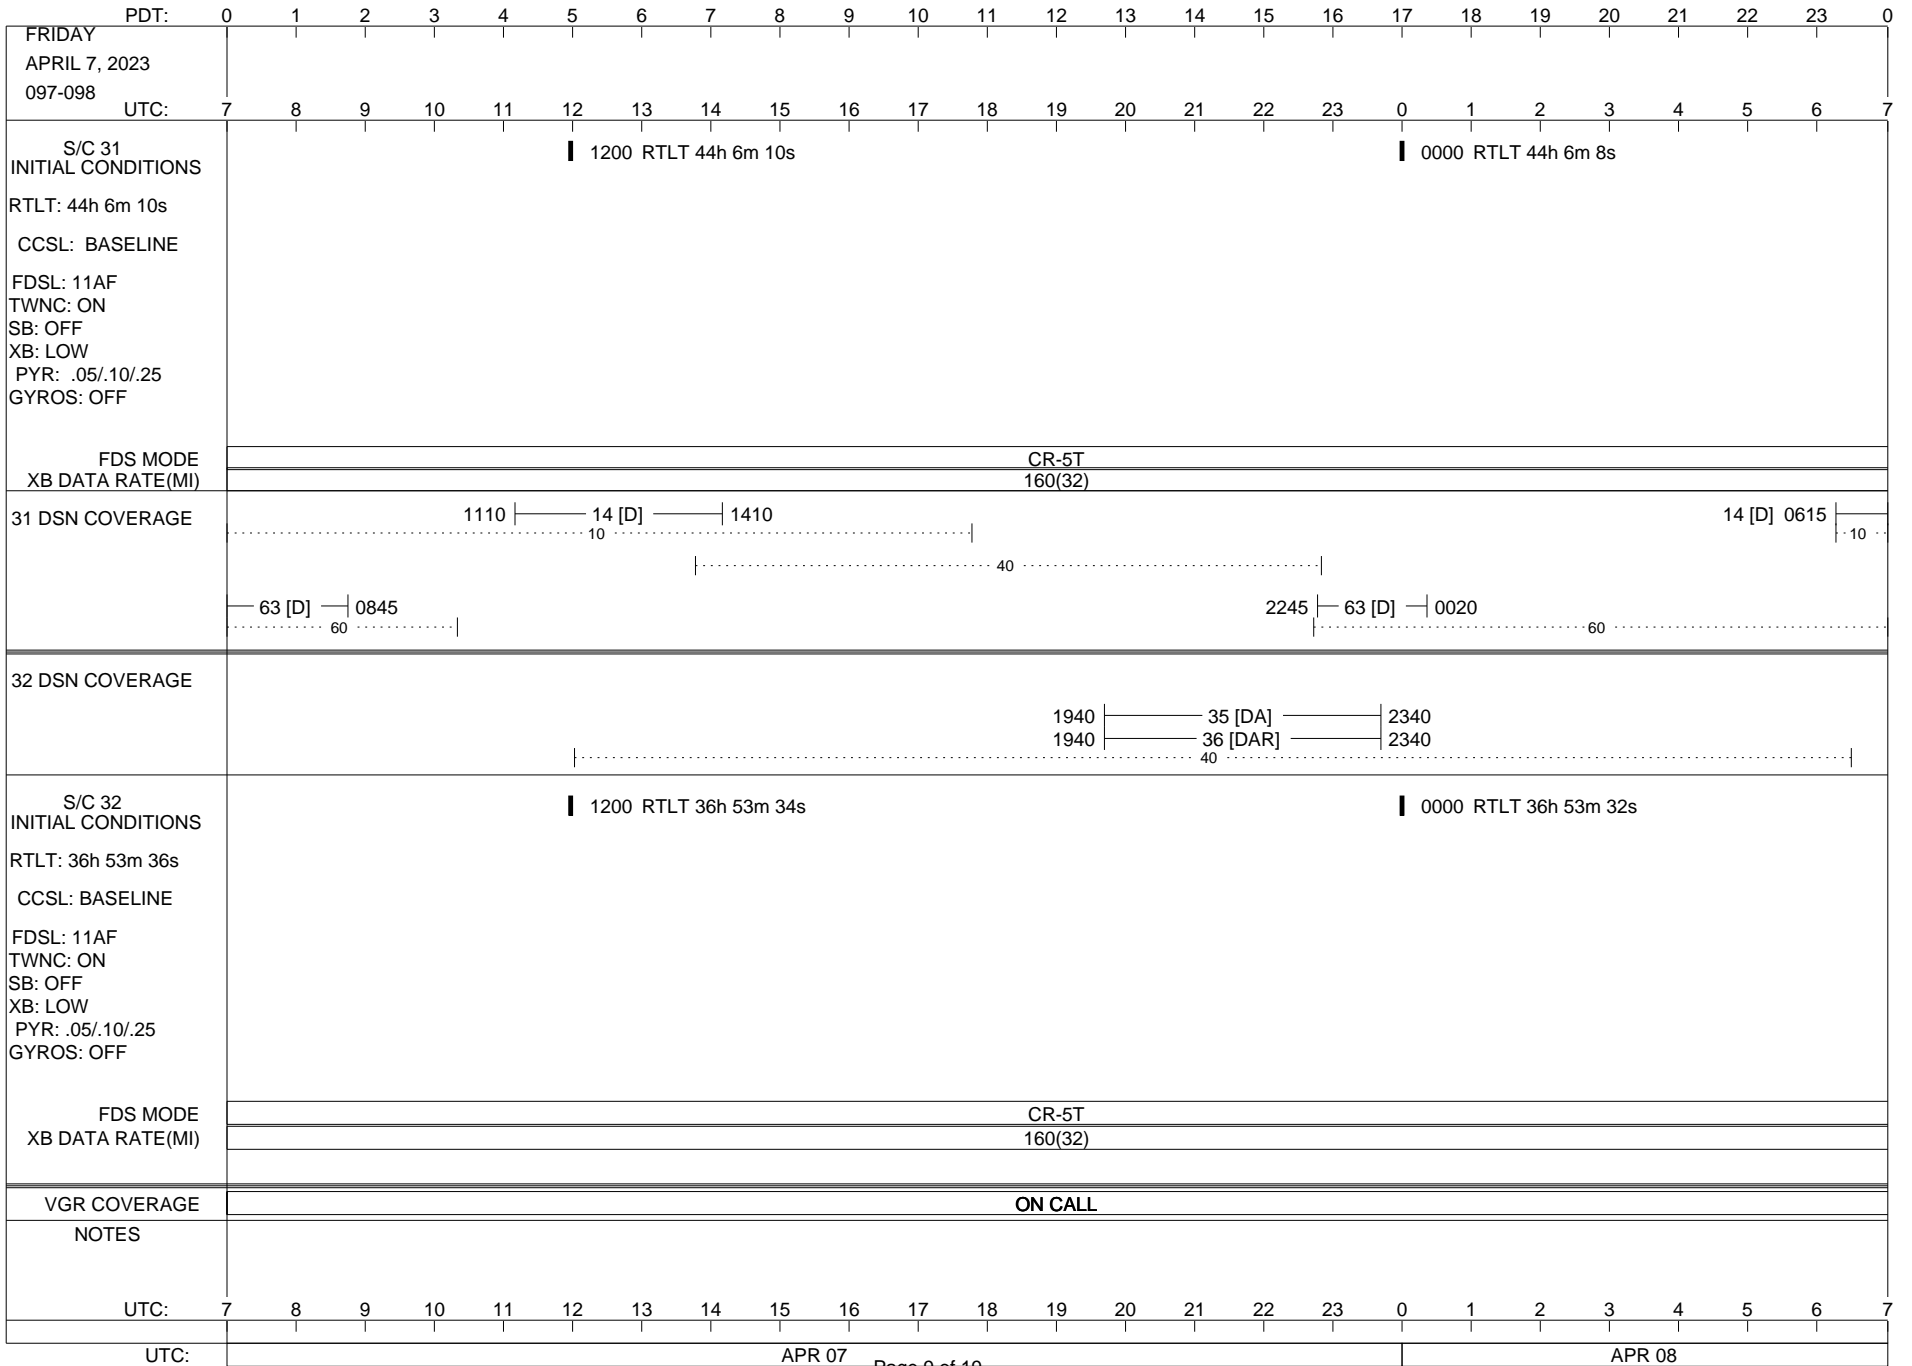

ISSUE DATE: 03/28/23 08:54