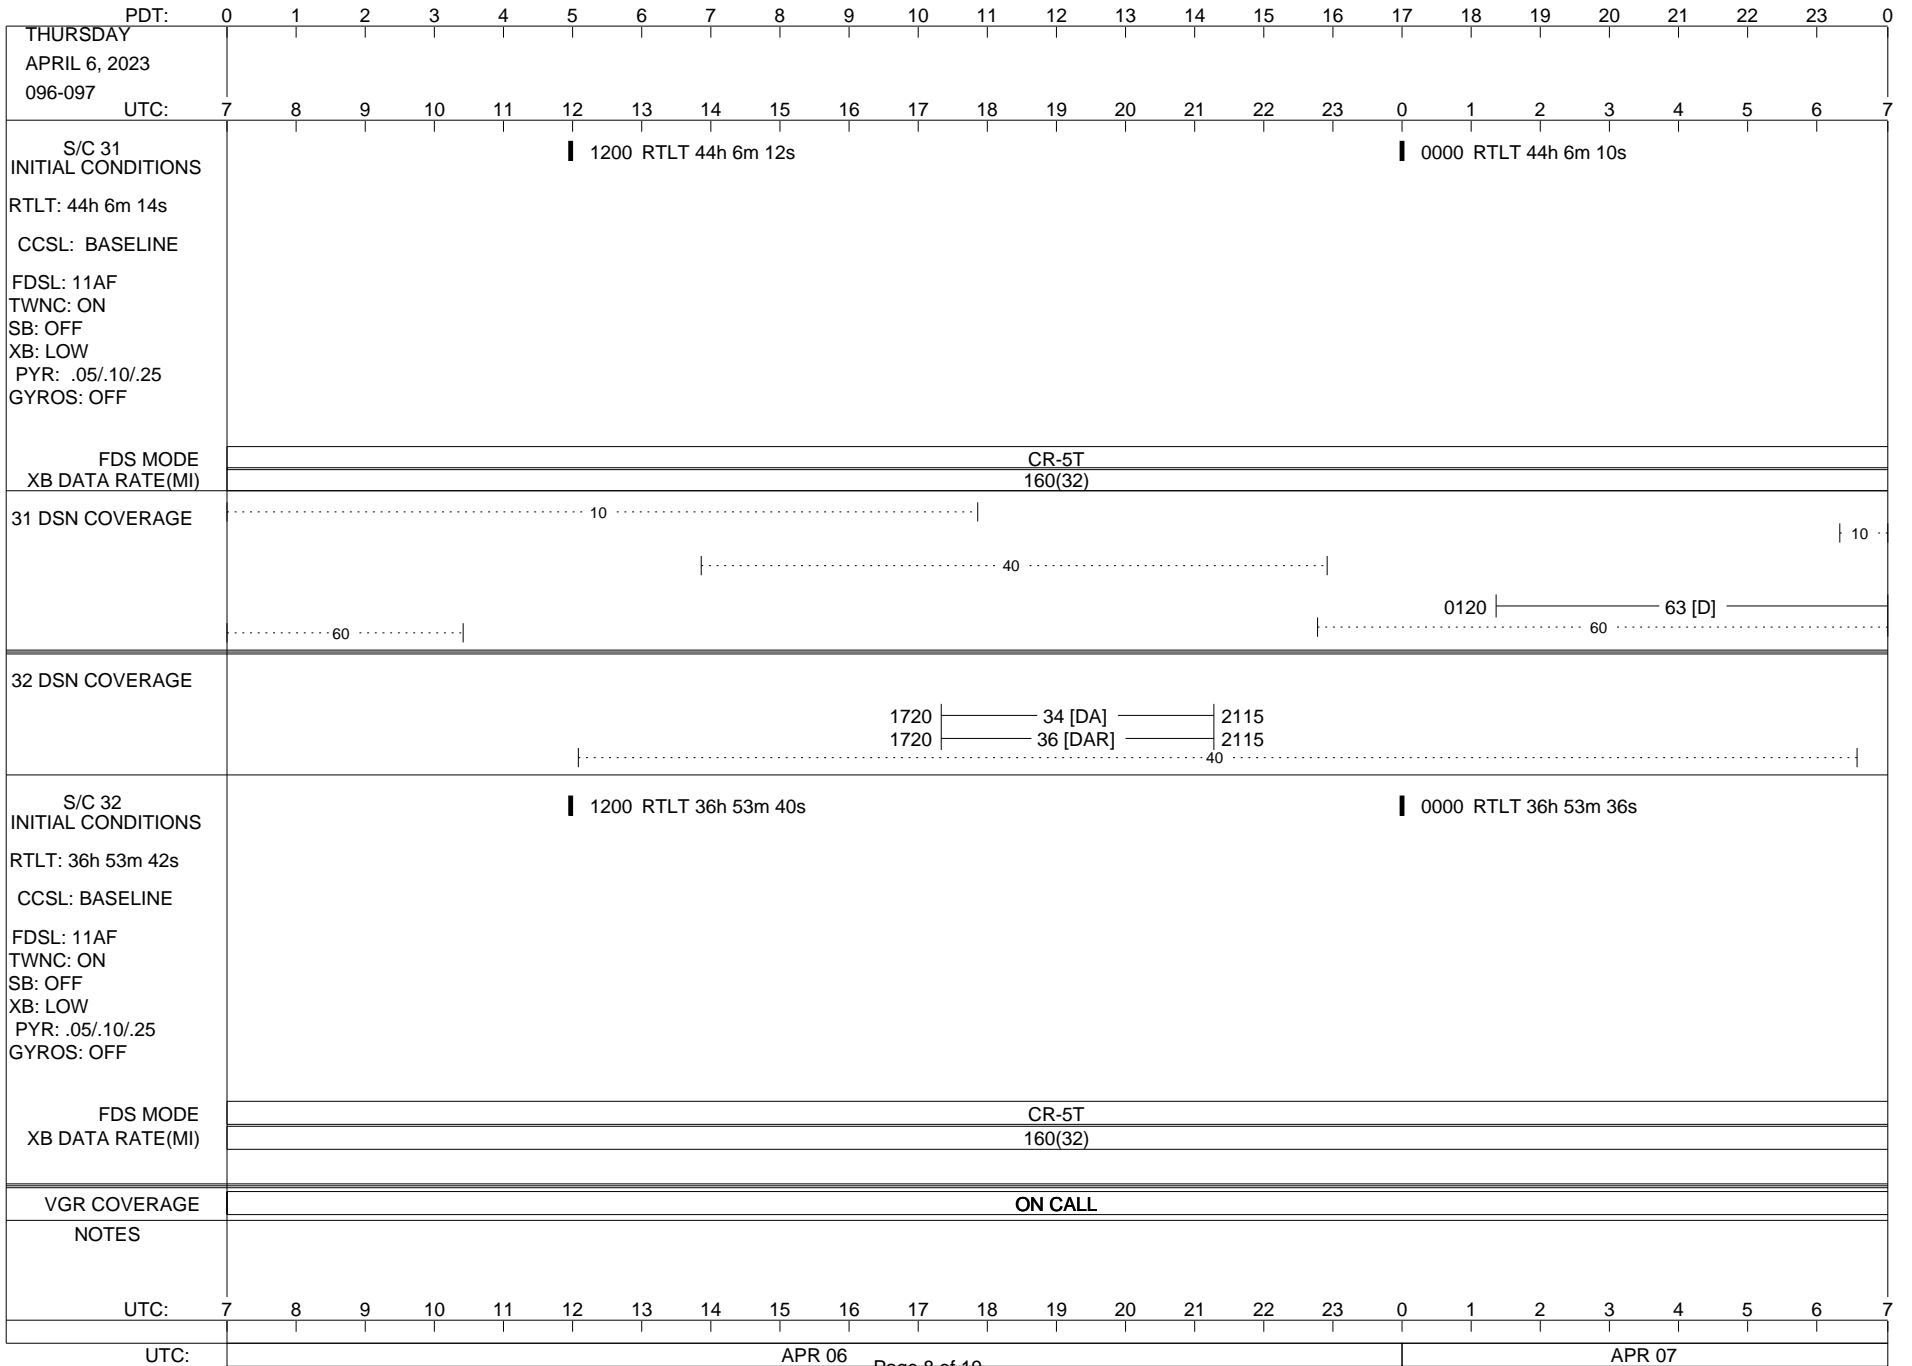

ISSUE DATE: 03/28/23 08:54