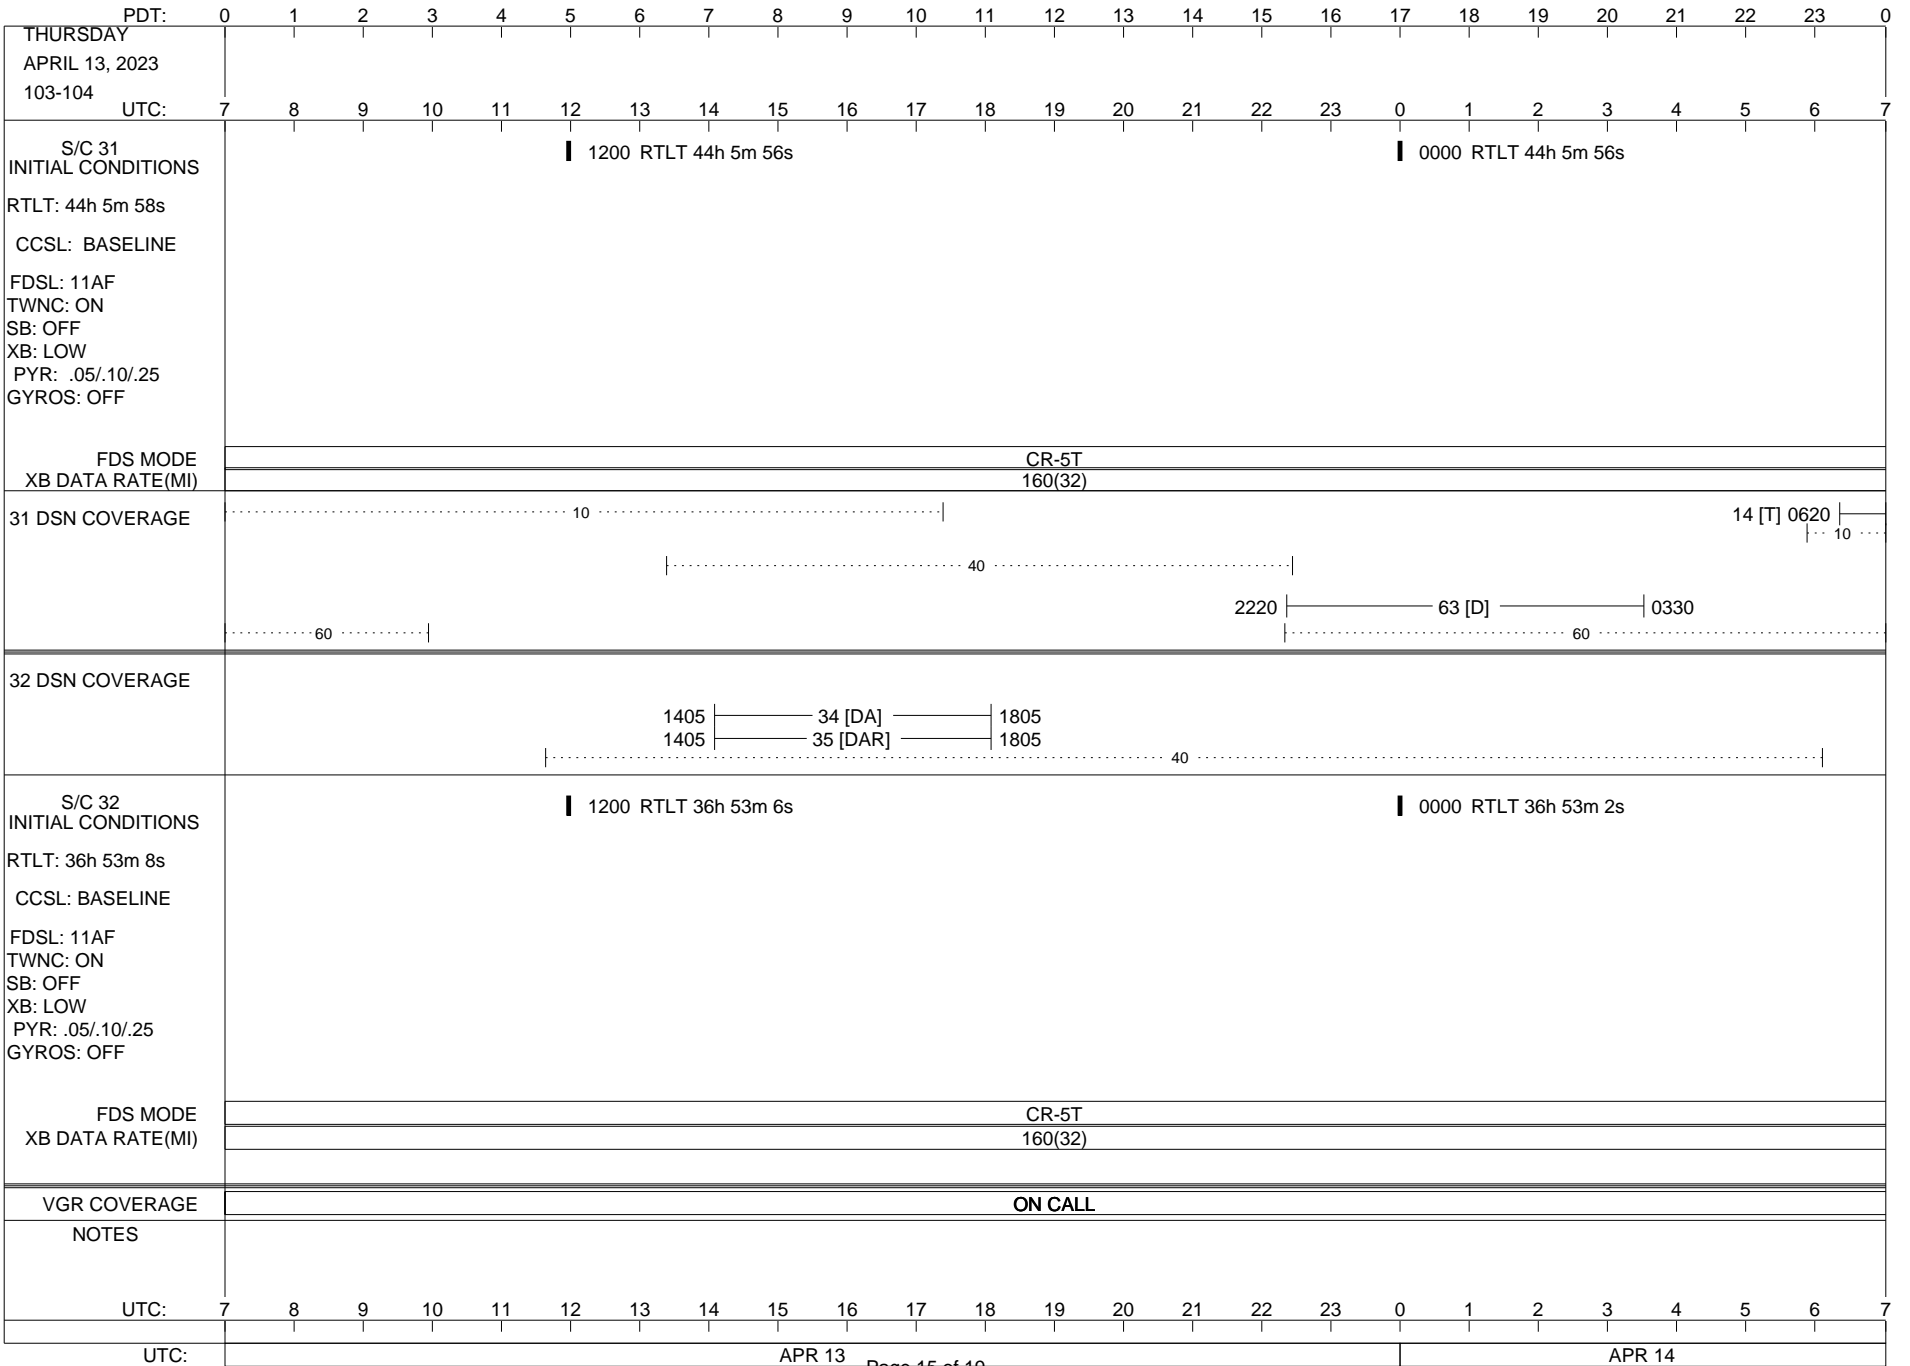

ISSUE DATE: 03/28/23 08:54