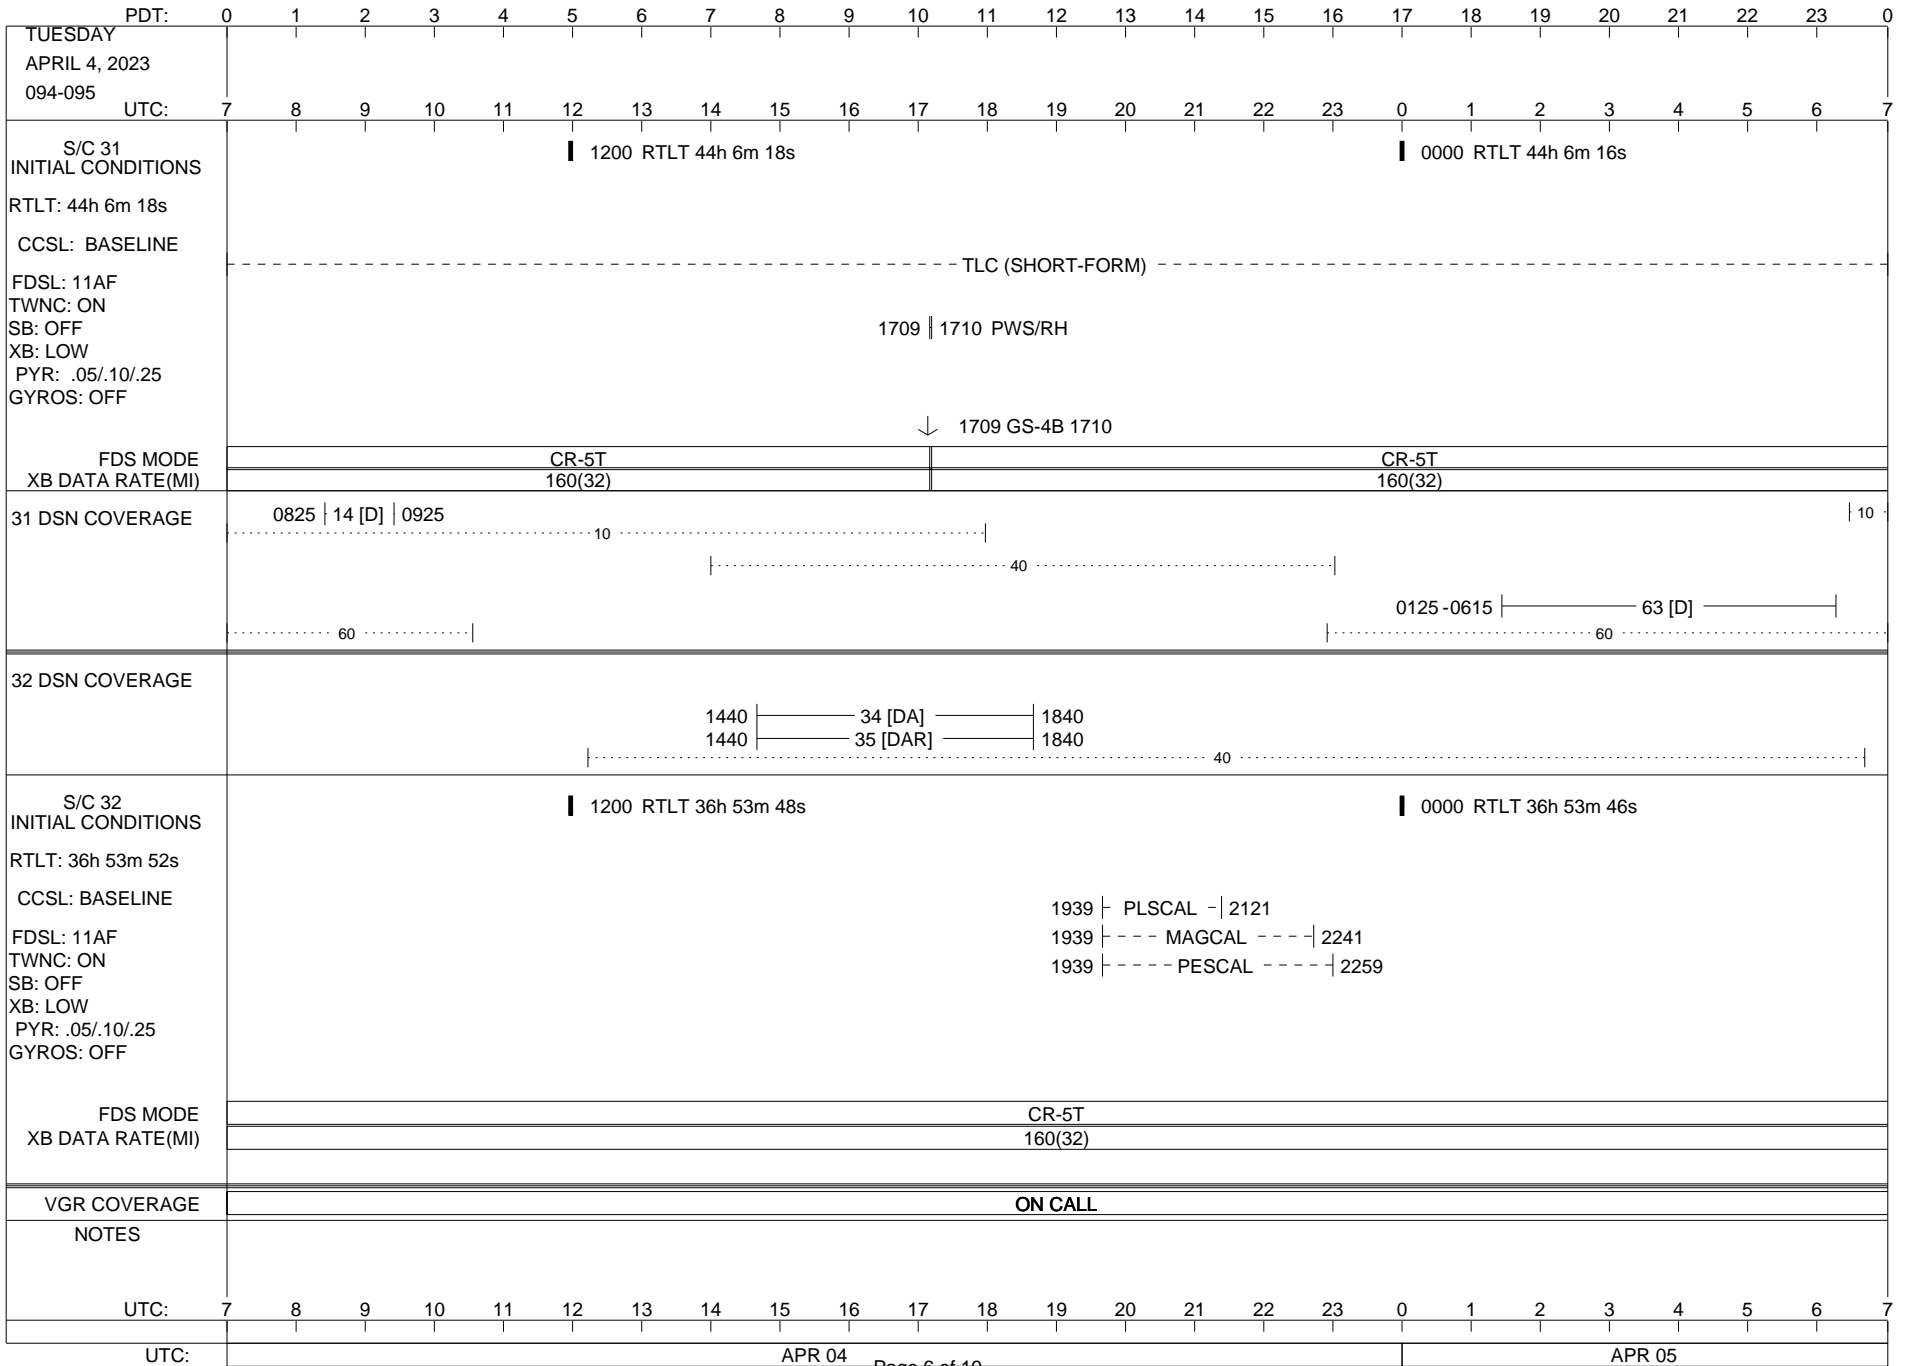

ISSUE DATE: 03/28/23 08:54