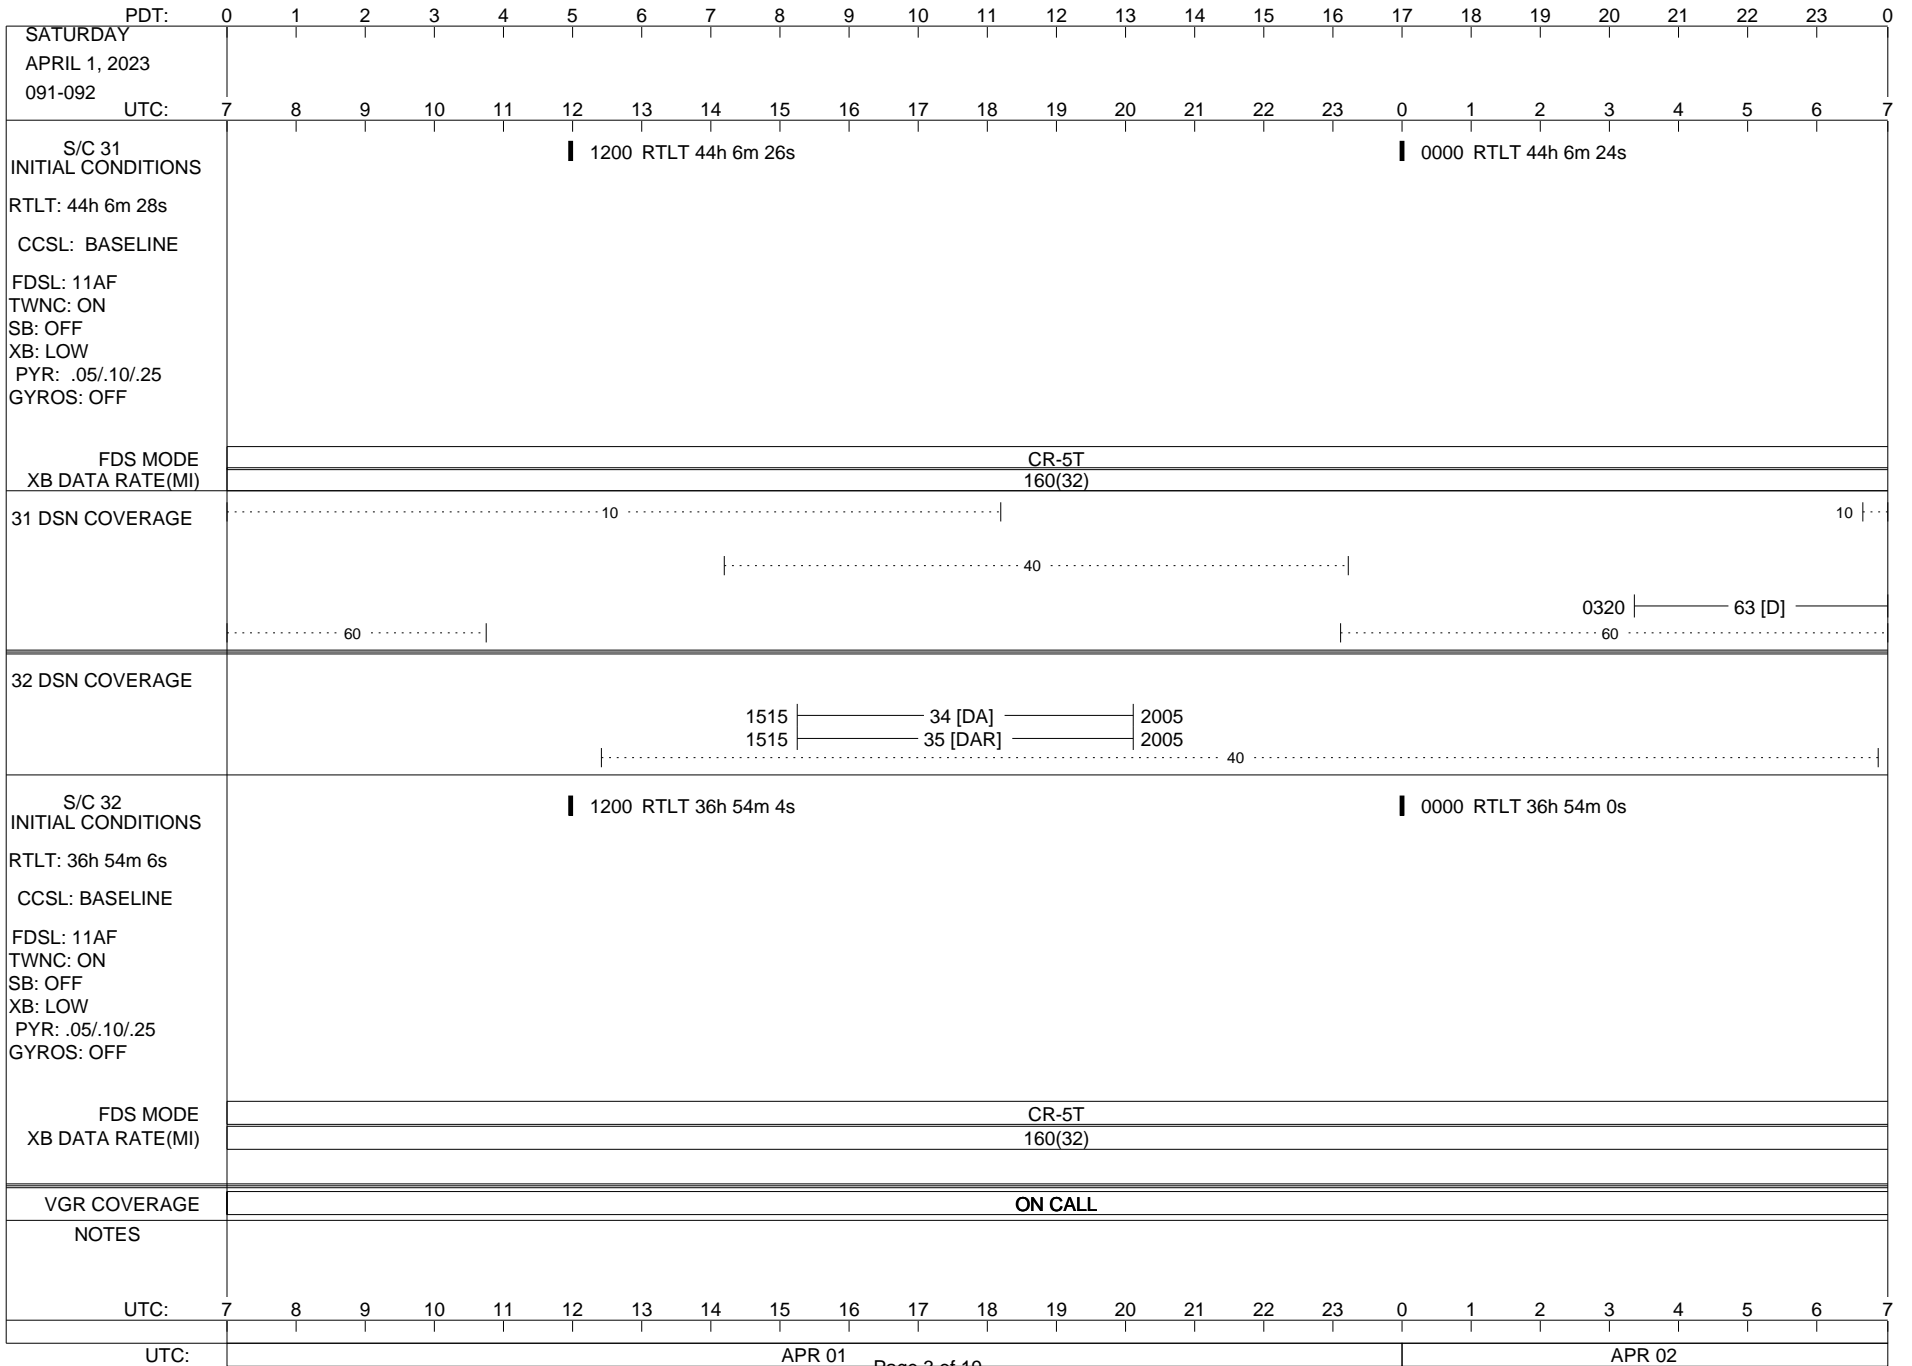

ISSUE DATE: 03/28/23 08:54