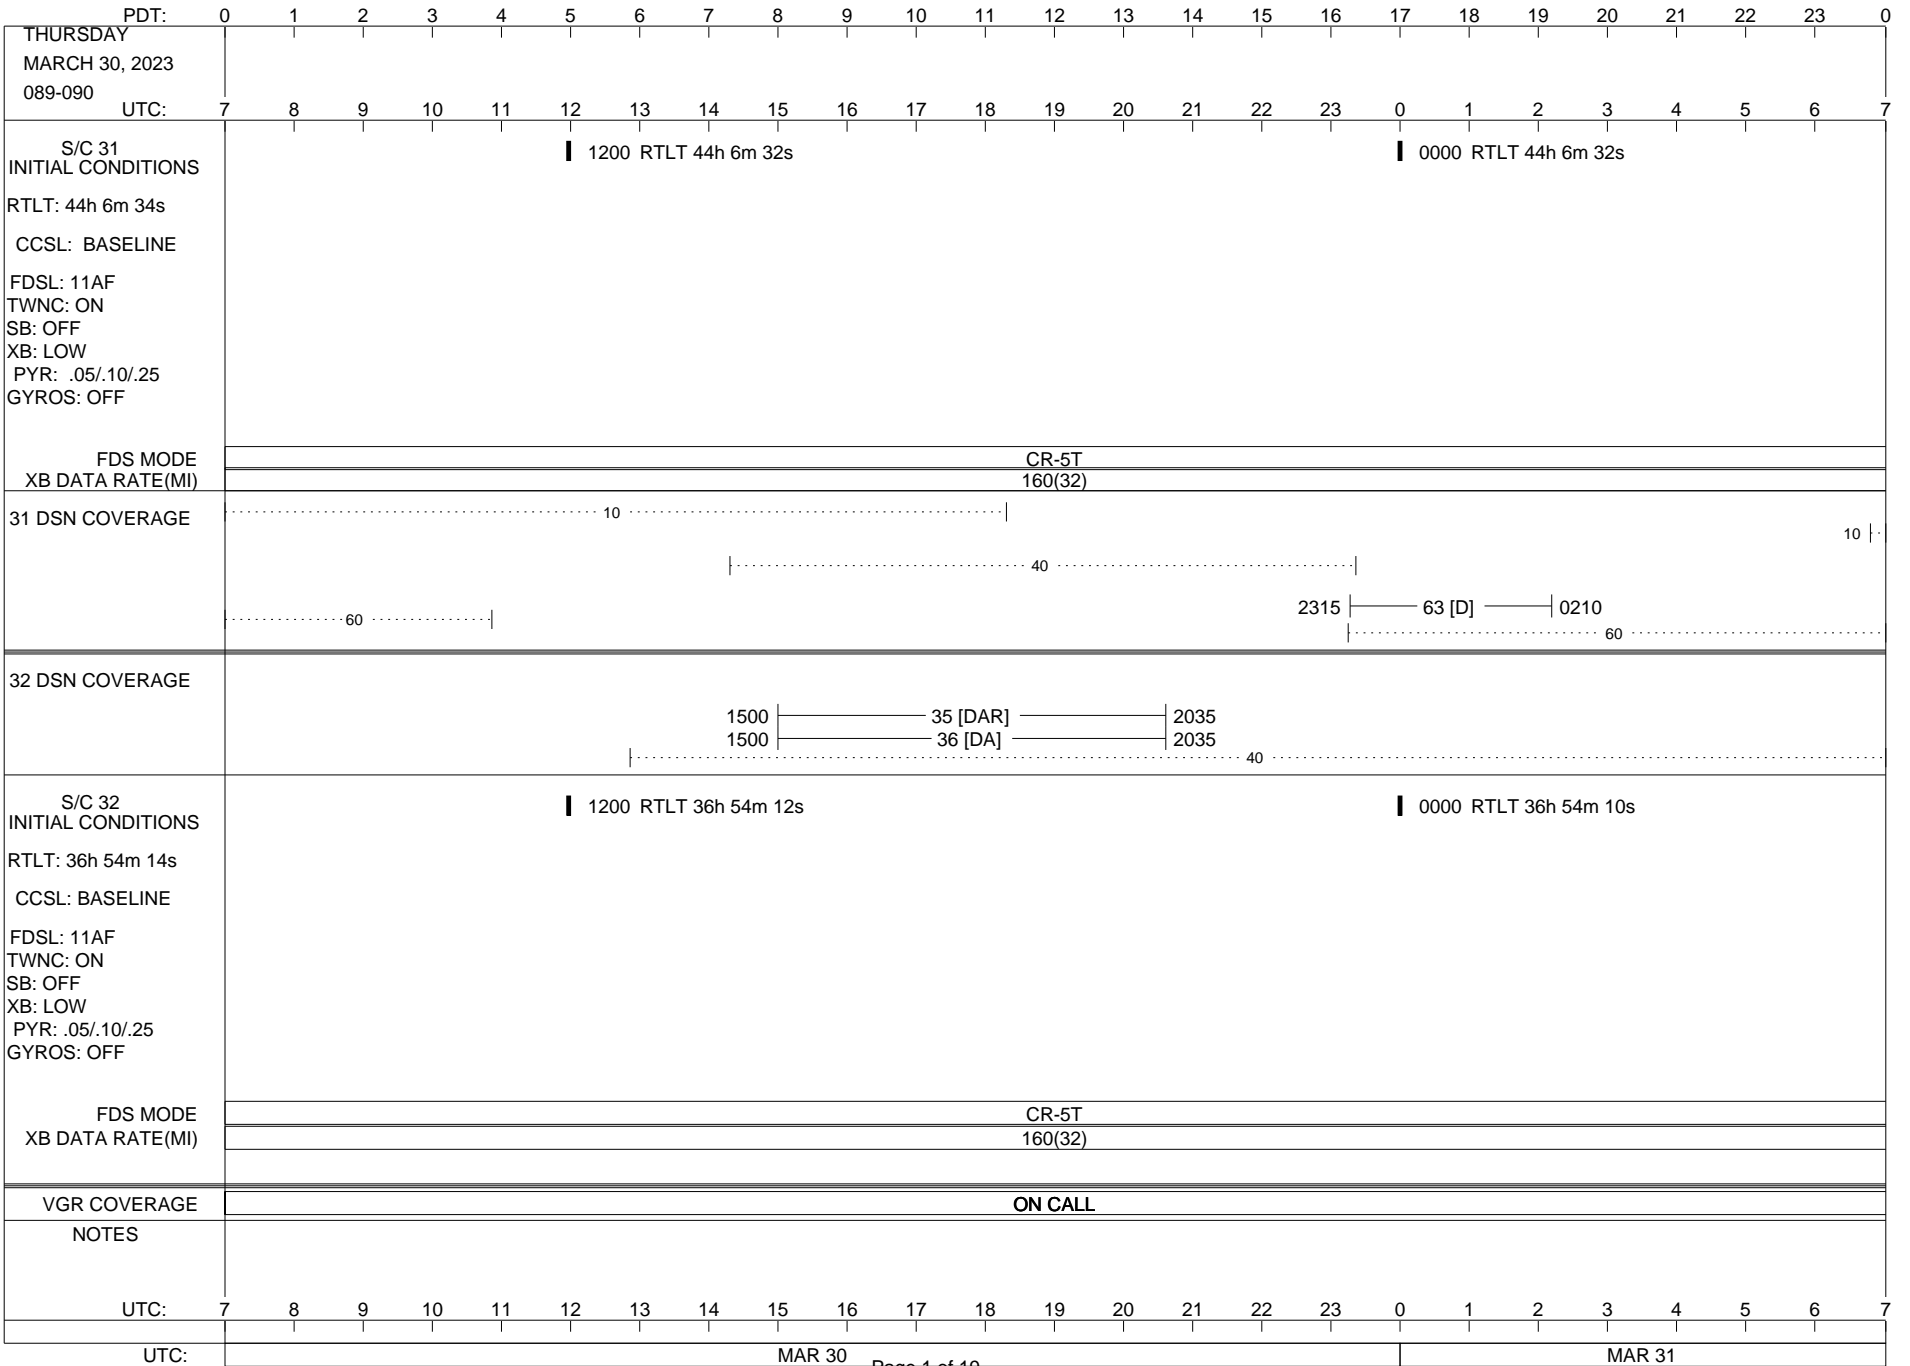

ISSUE DATE: 03/28/23 08:54