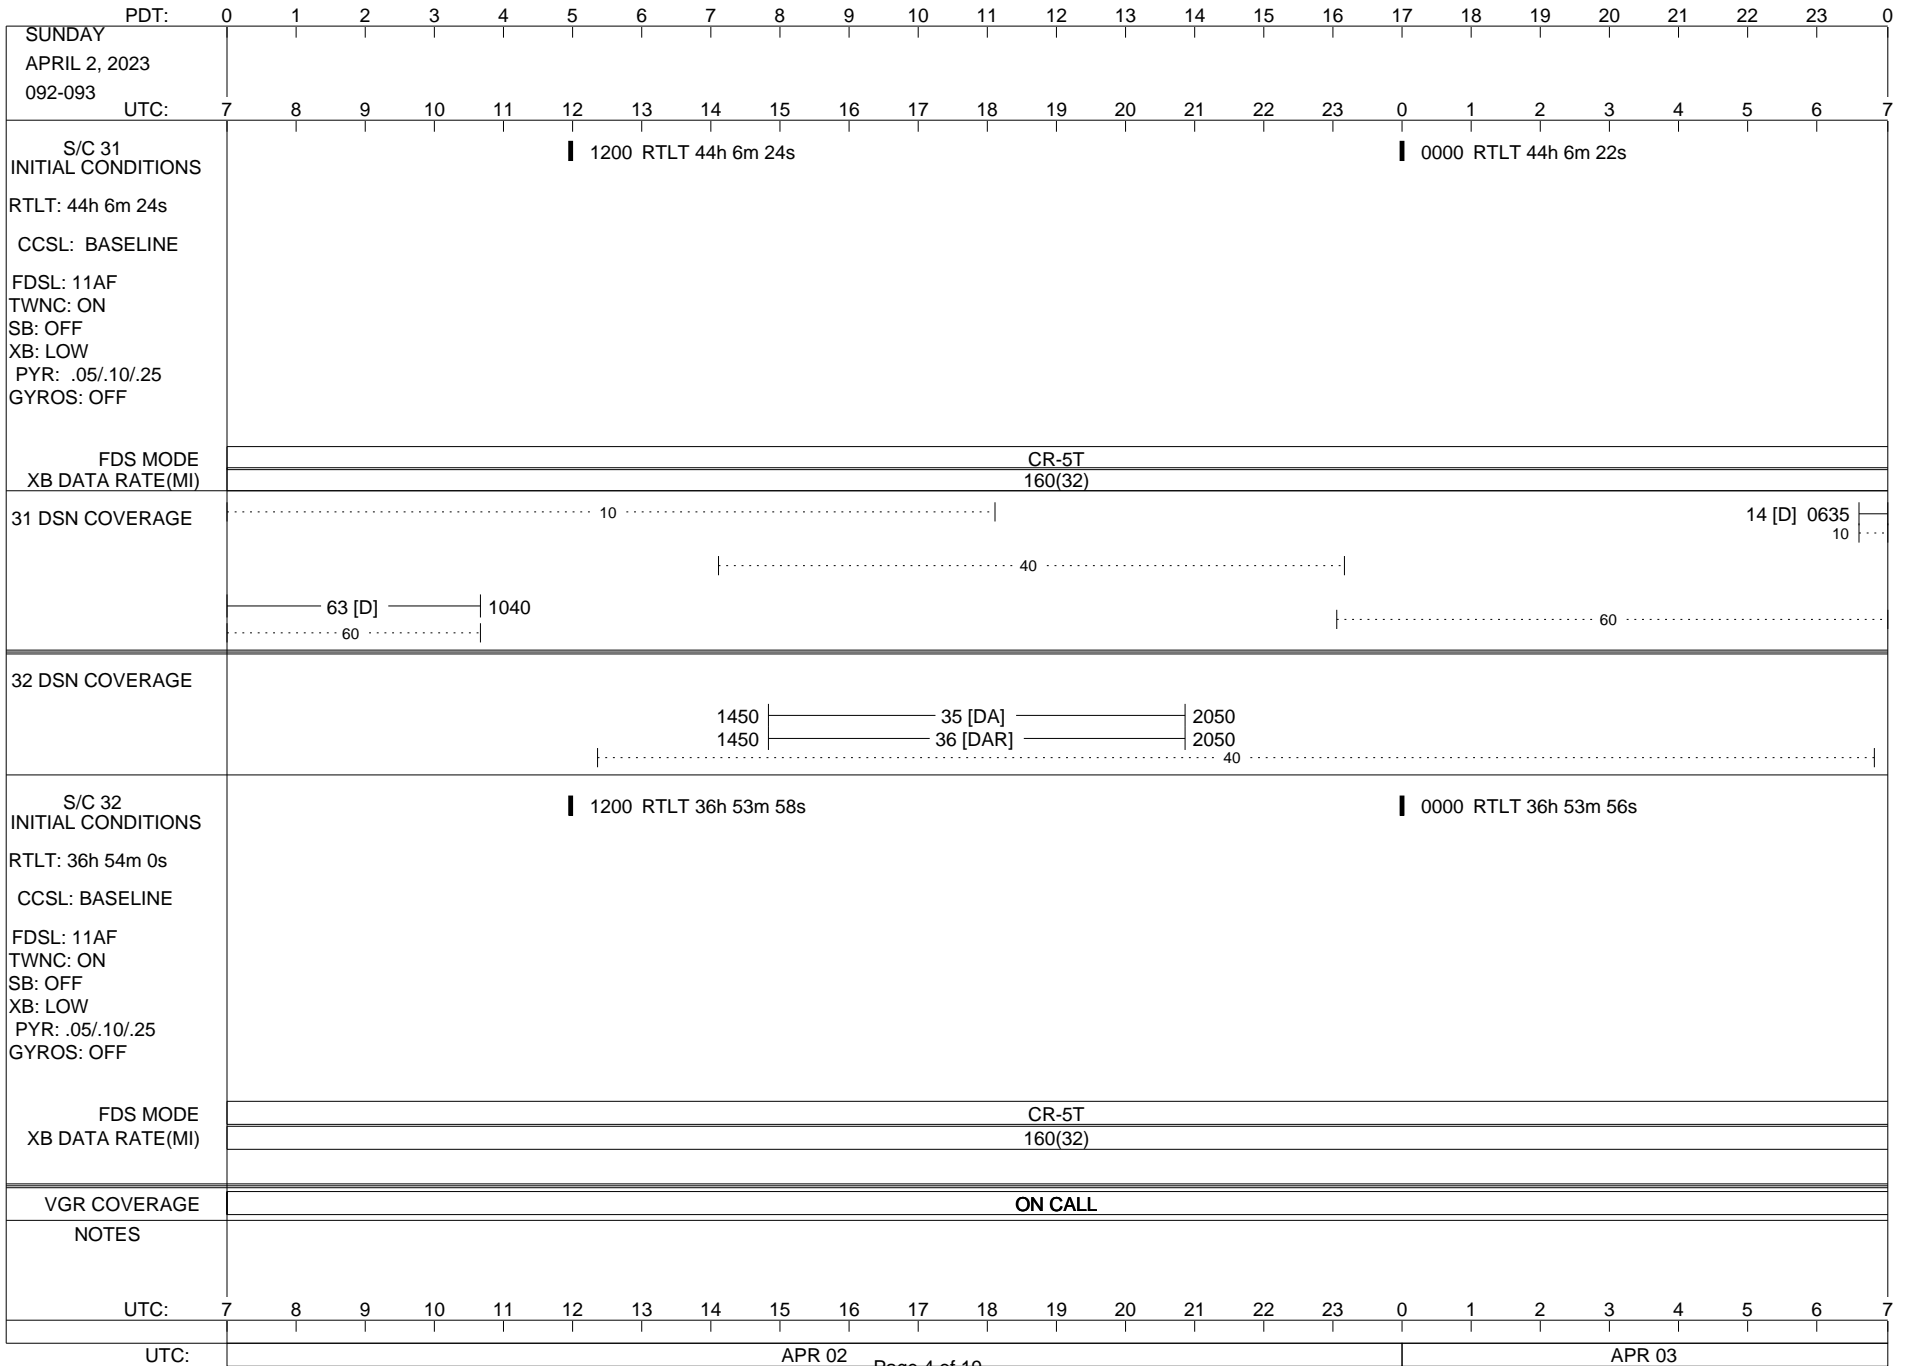

ISSUE DATE: 03/28/23 08:54