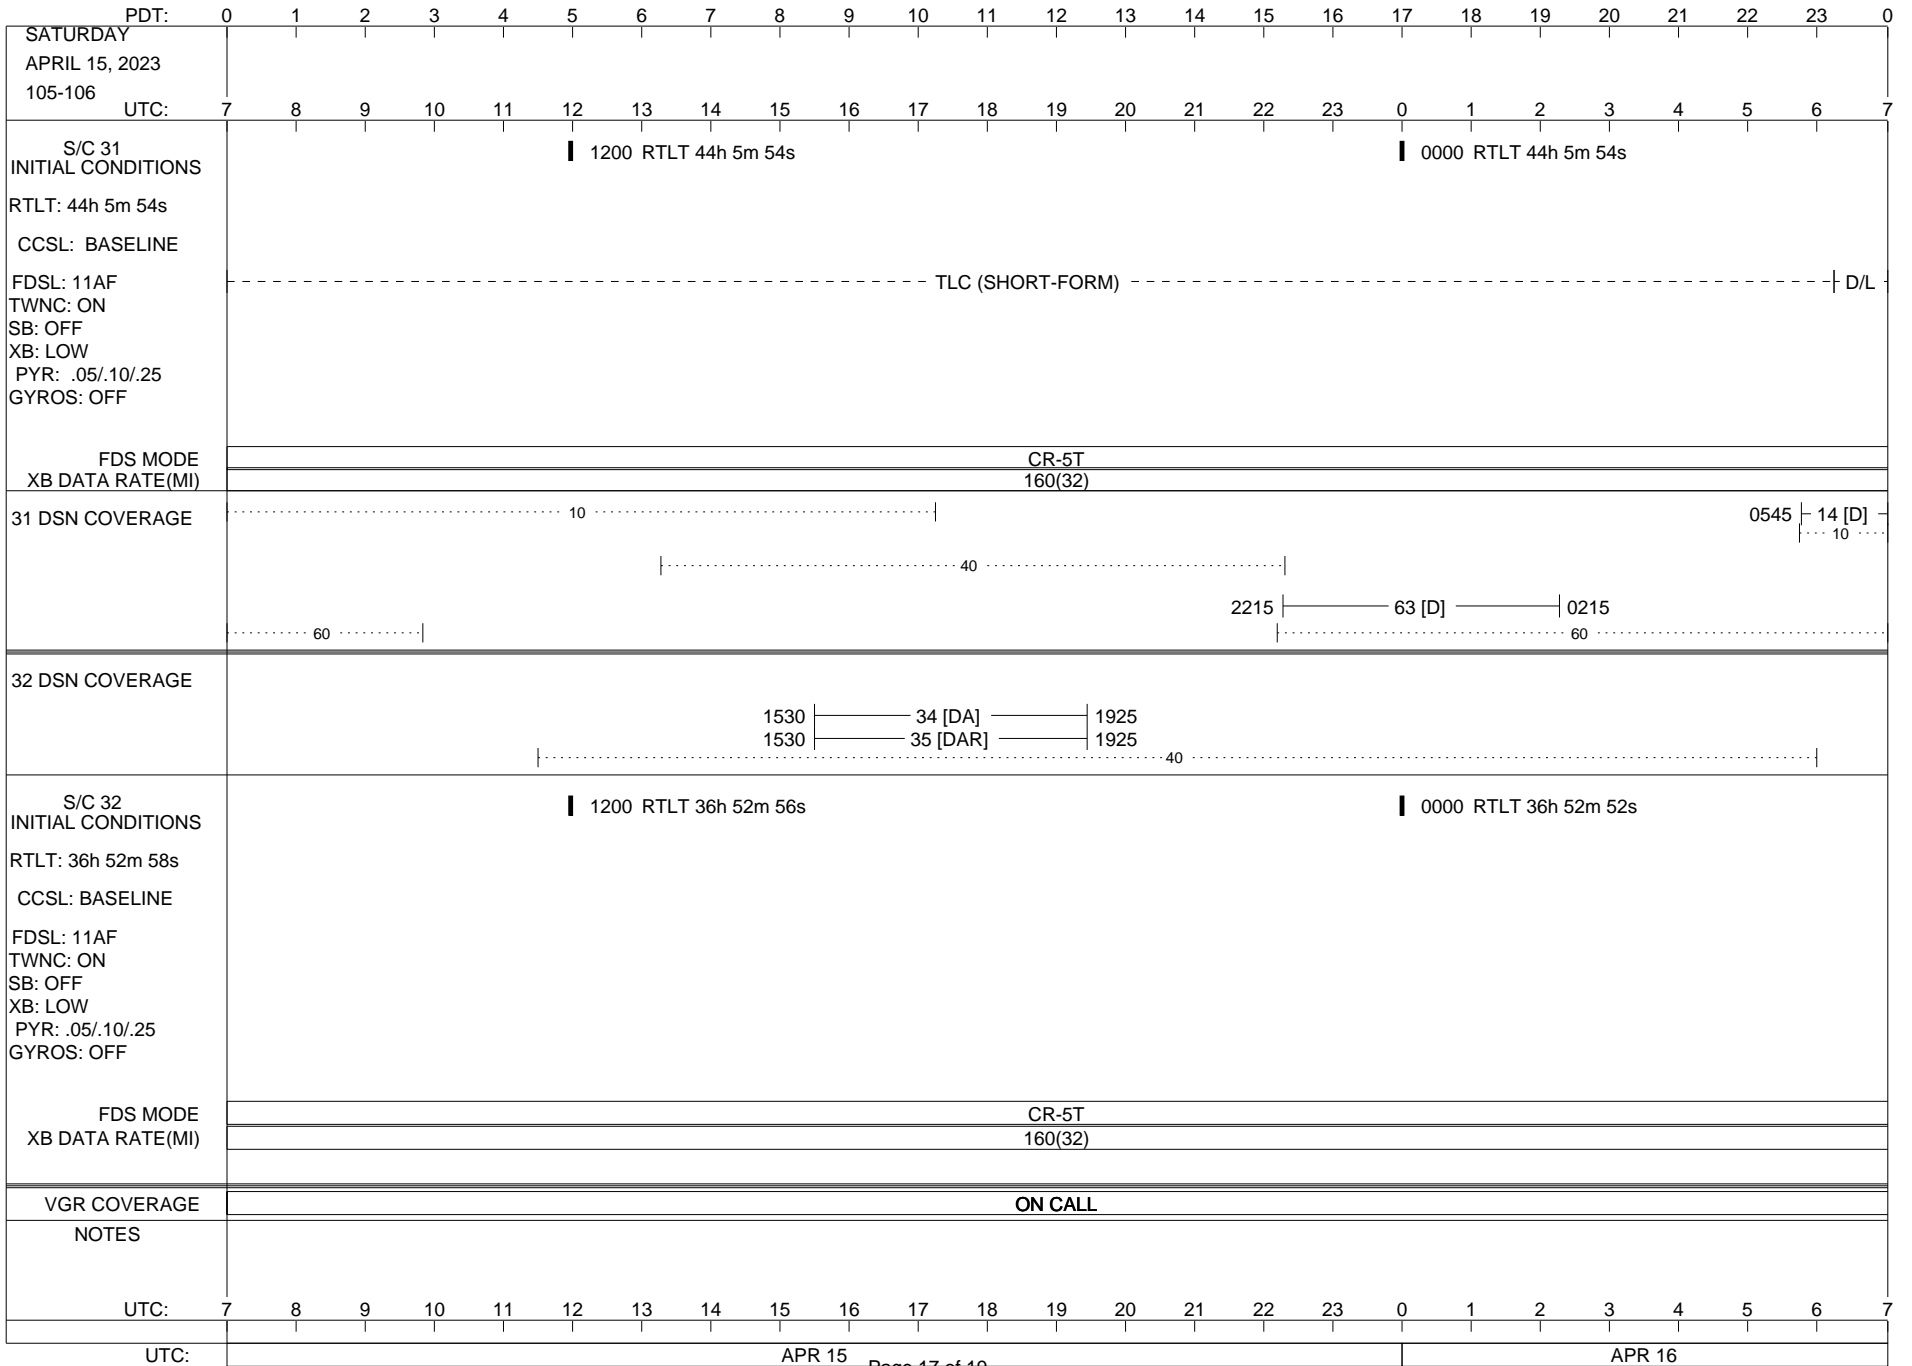

ISSUE DATE: 03/28/23 08:54