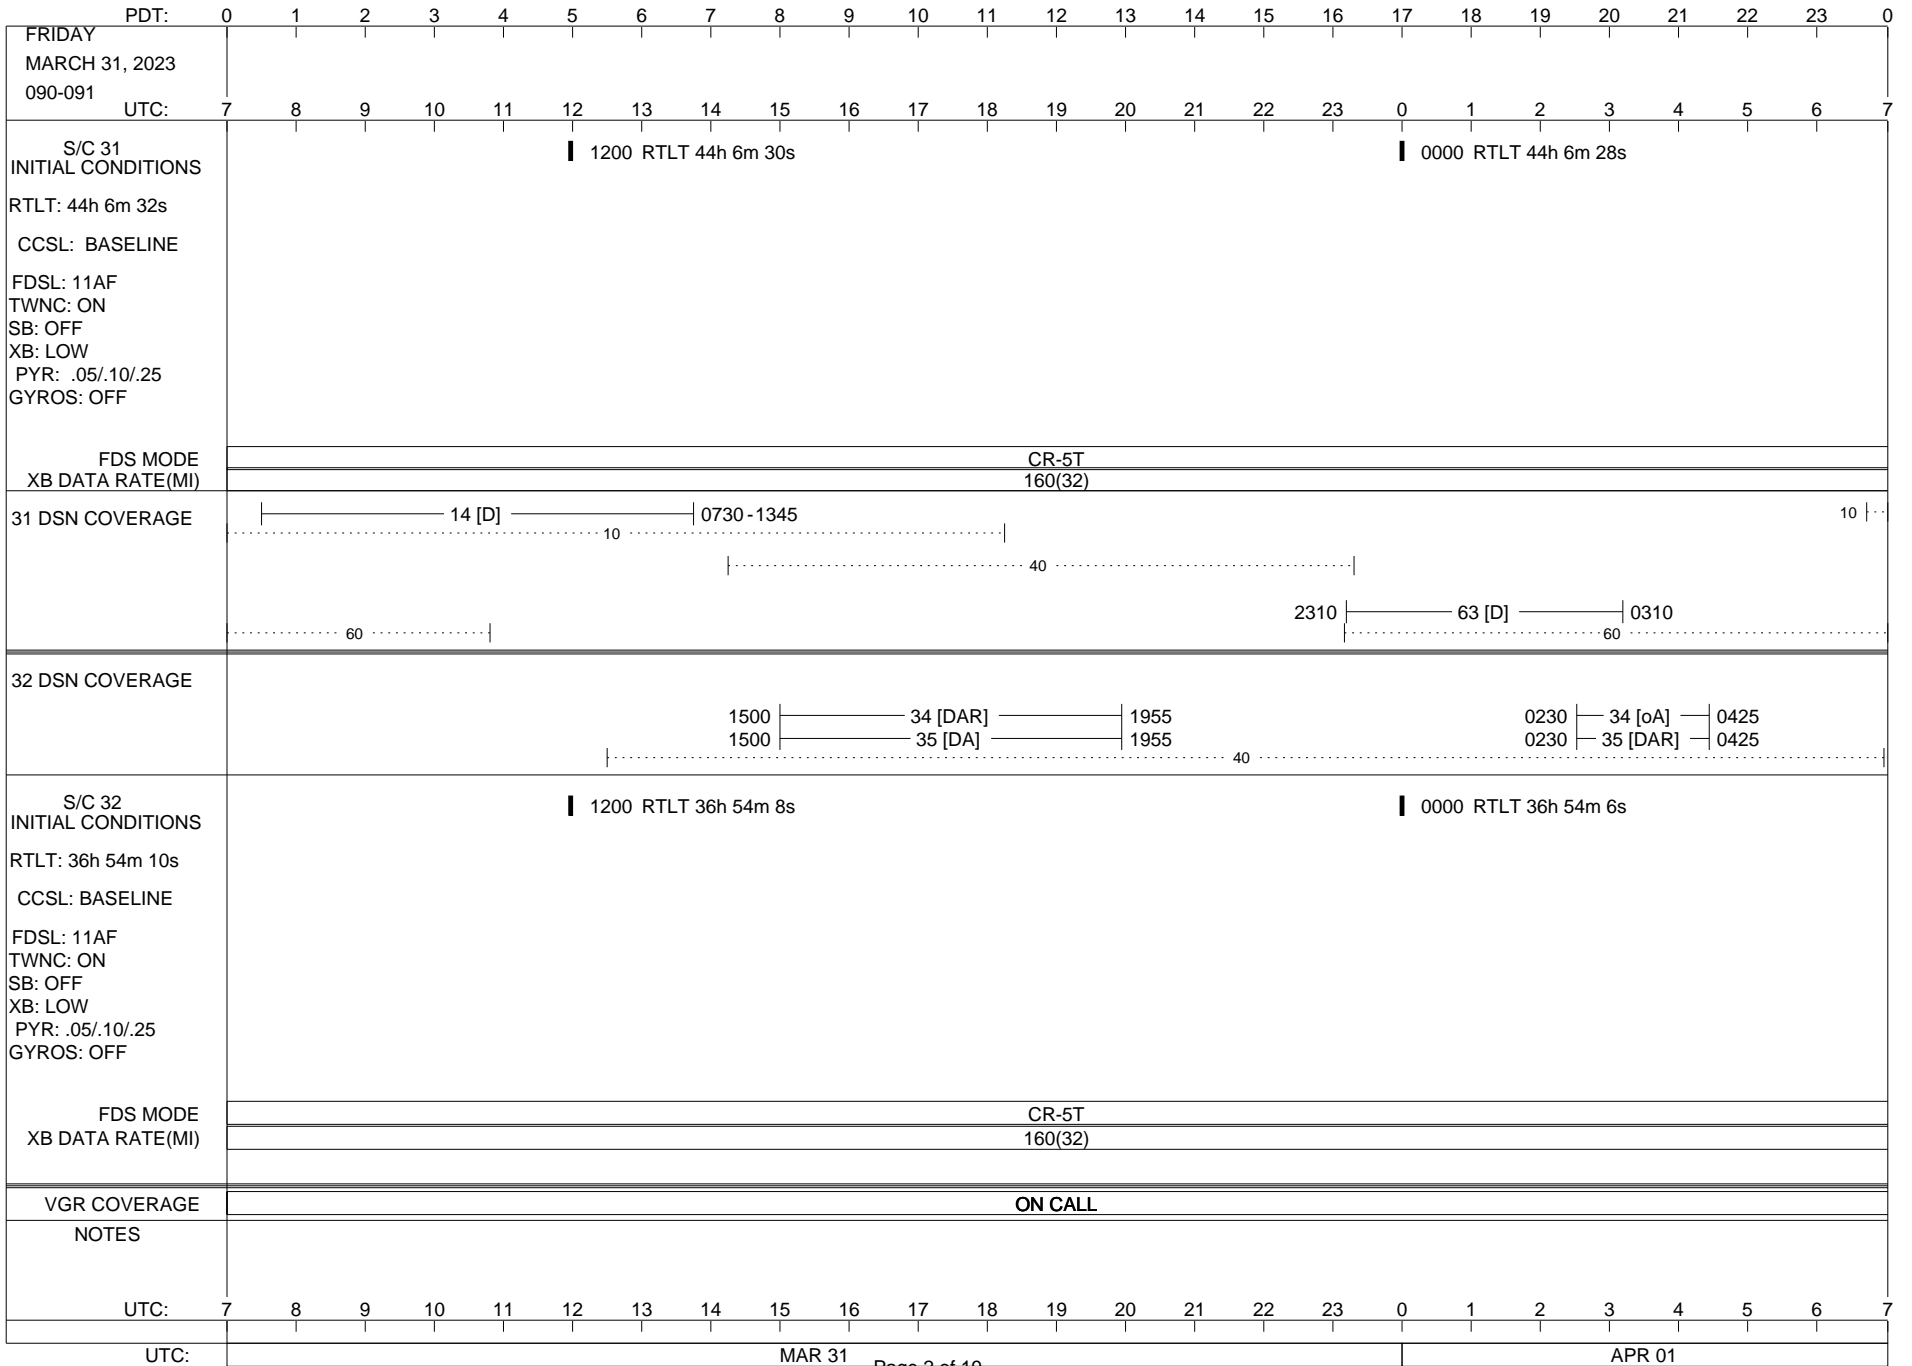

ISSUE DATE: 03/28/23 08:54