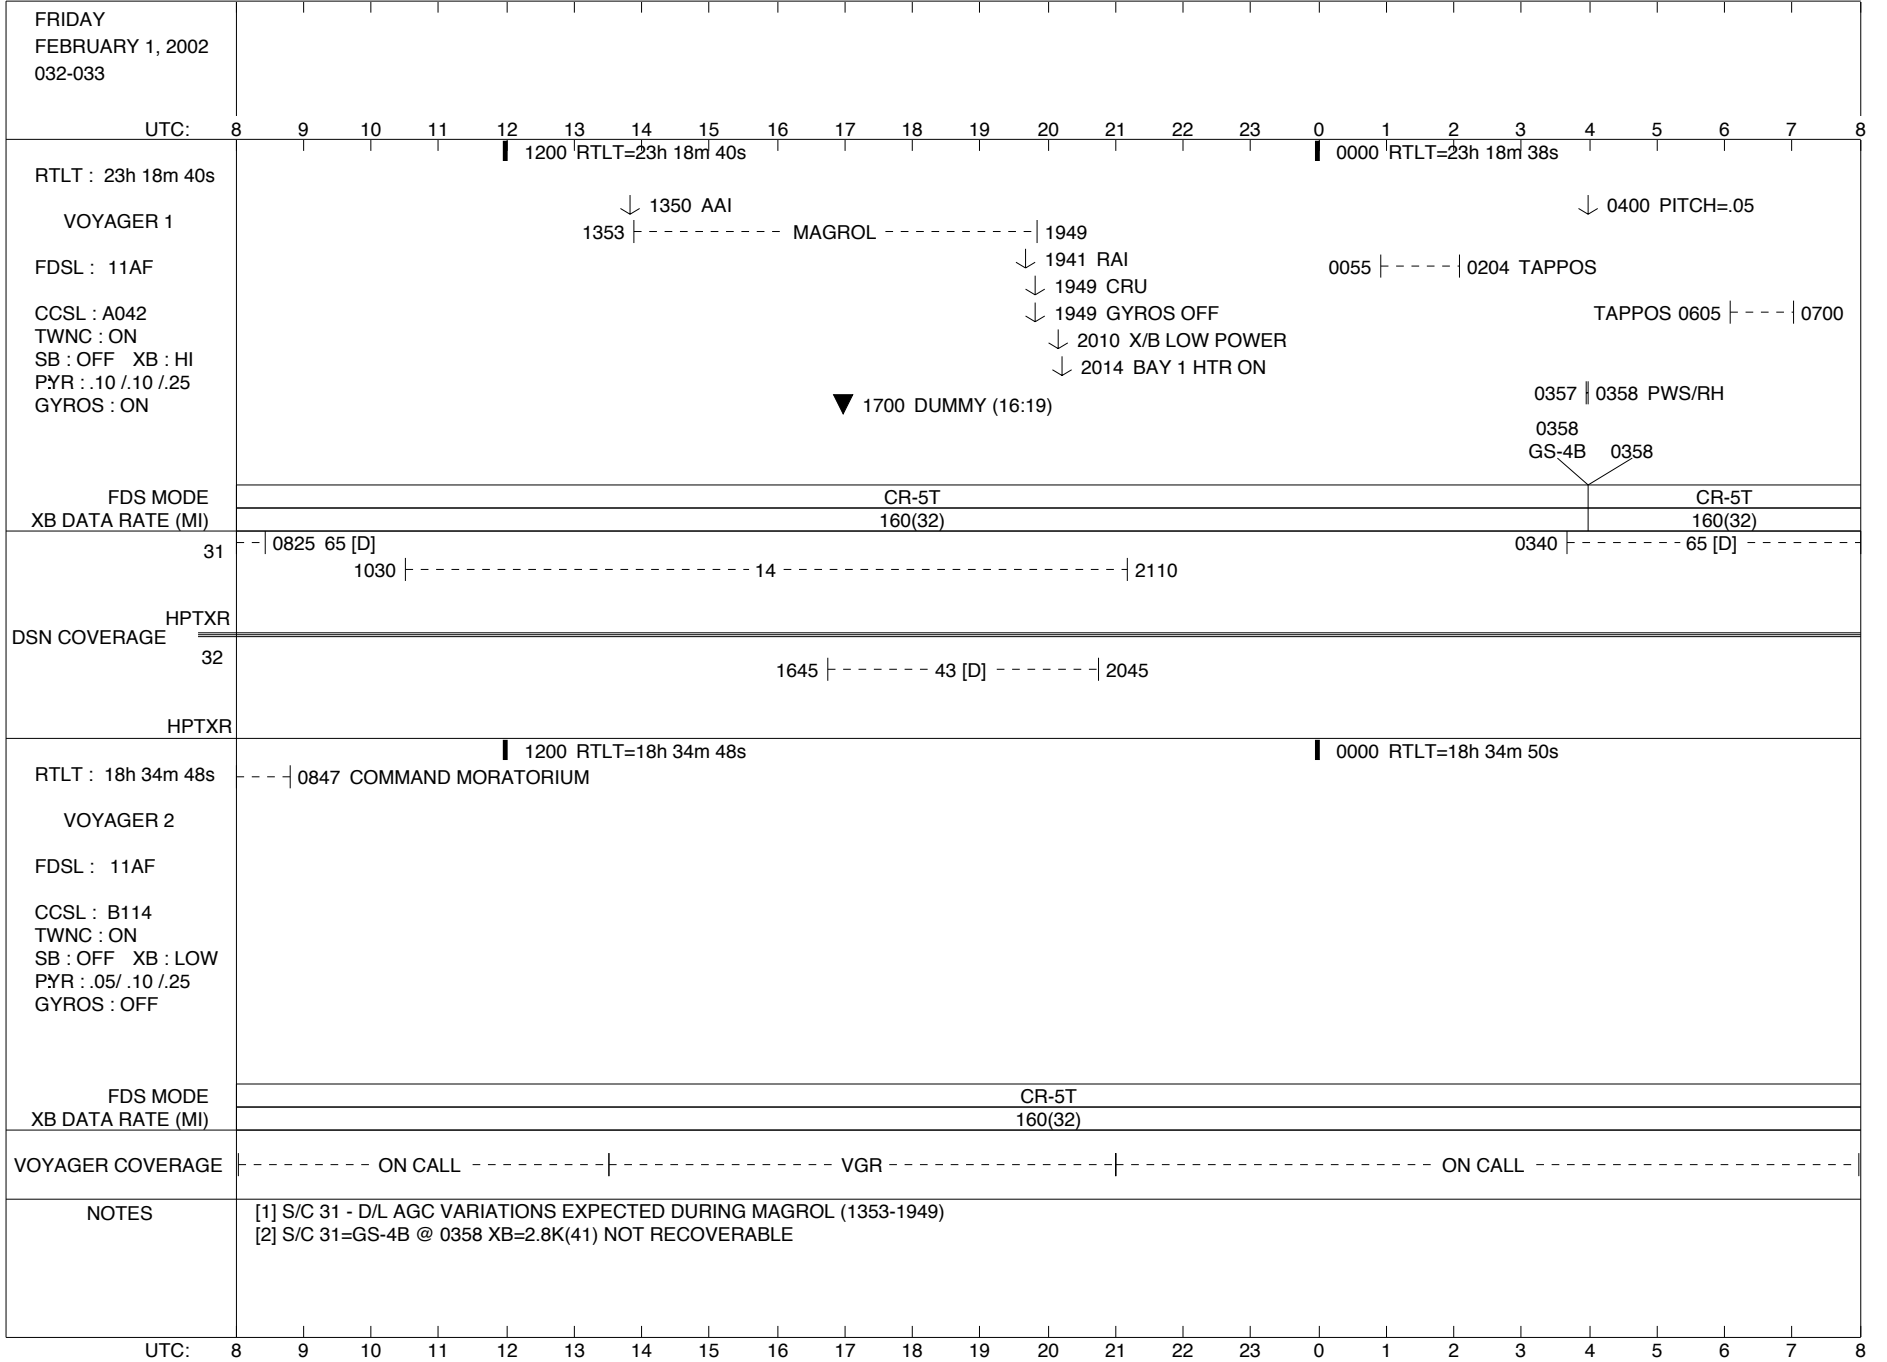

CR-5T

160(32)

VOYAGER COVERAGE

----- ON CALL -----

NOTES

UTC: 8 9 10 11 12 13 14 15 16 17 18 19 20 21 22 23 0 1 2 3 4 5 6 7 8

ISSUE DATE: 01/17/02 - 13:38

PST: 0 1 2 3 4 5 6 7 8 9 10 11 12 13 14 15 16 17 18 19 20 21 22 23 0