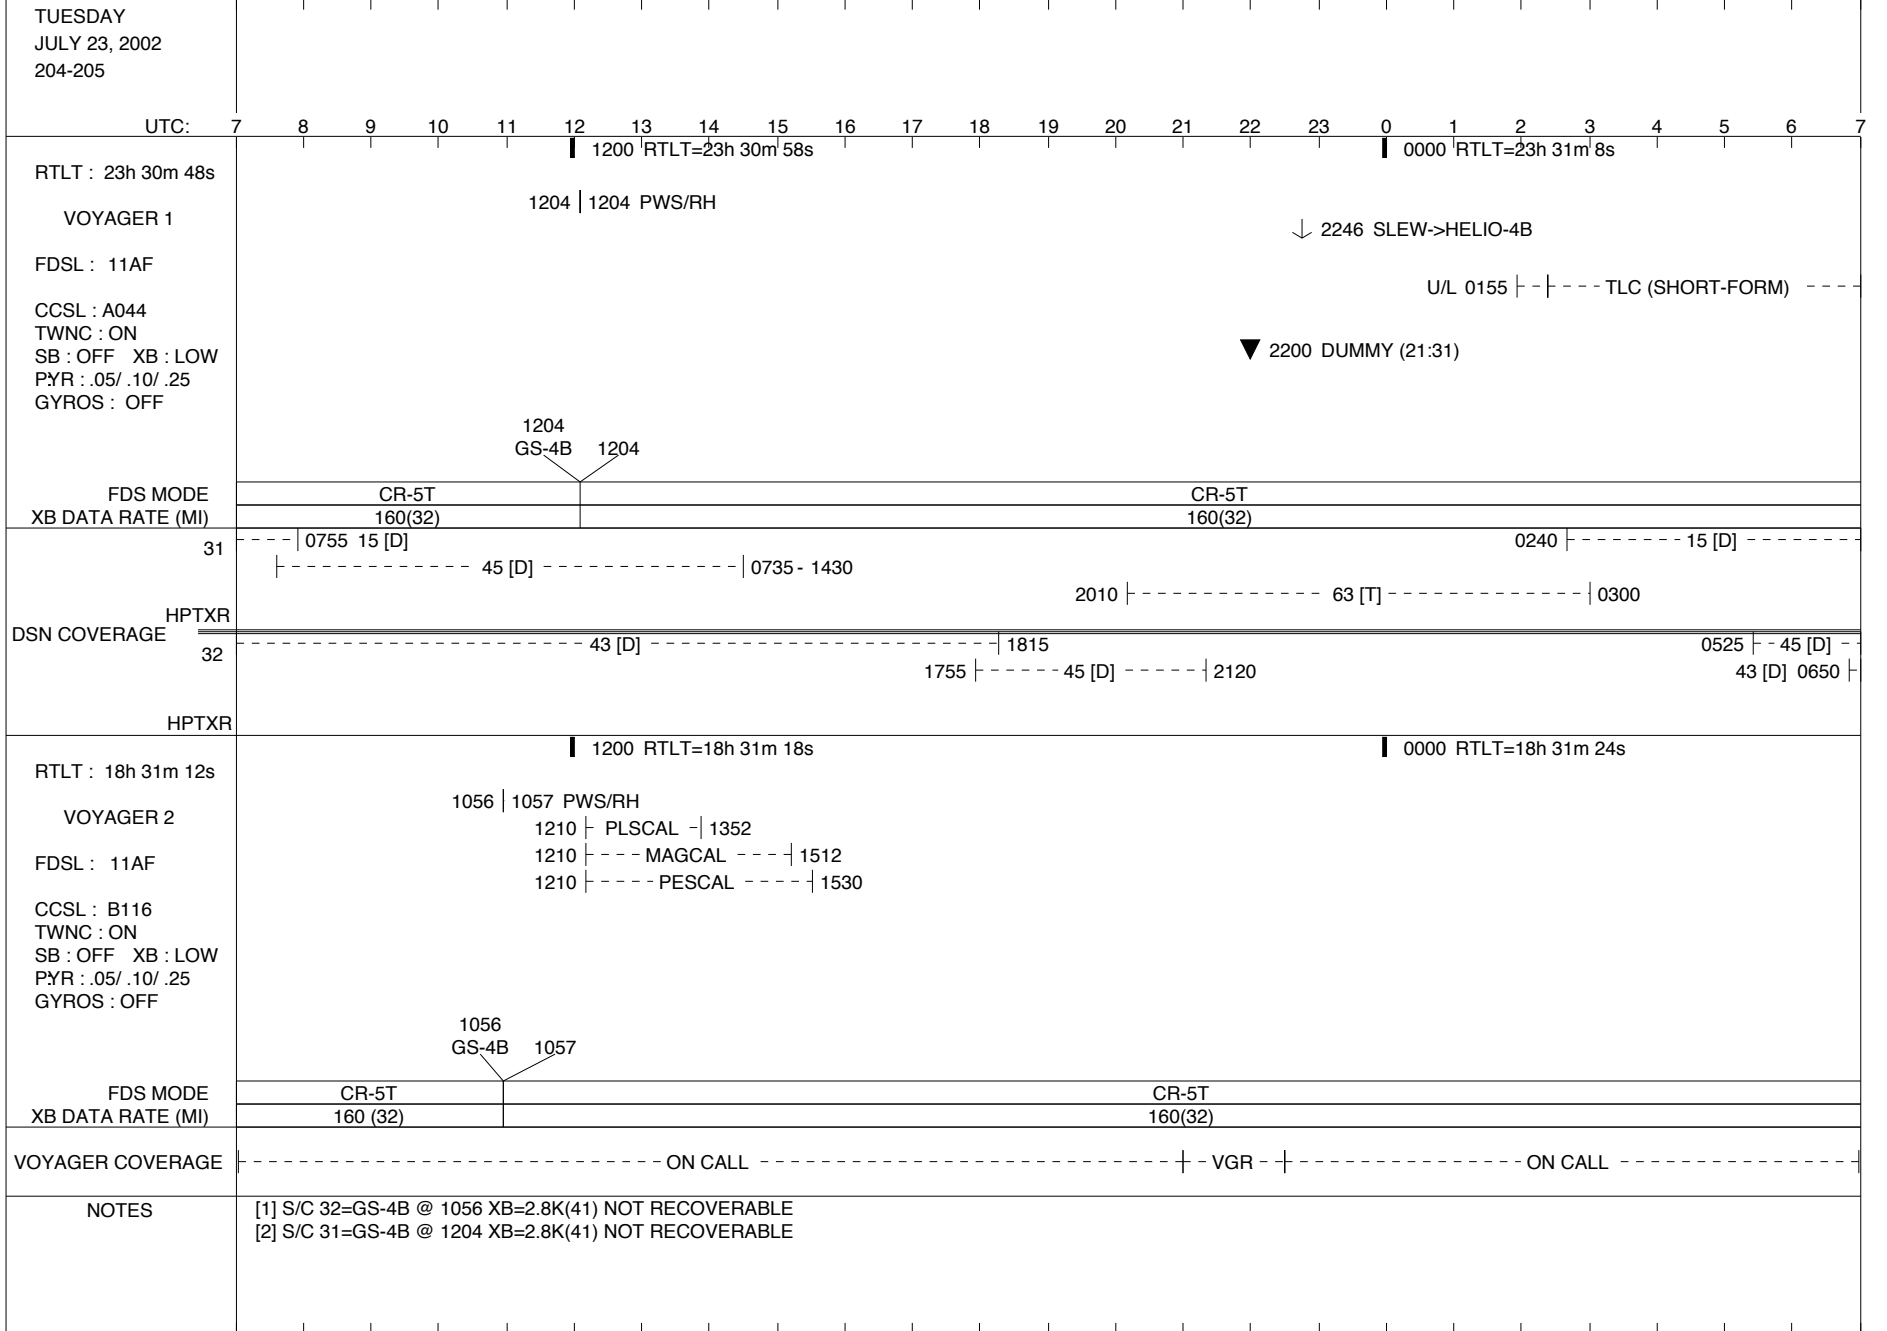

ISSUE DATE: 07/17/02 - 10:00

PDT: 0 1 2 3 4 5 6 7 8 9 10 11 12 13 14 15 16 17 18 19 20 21 22 23 0