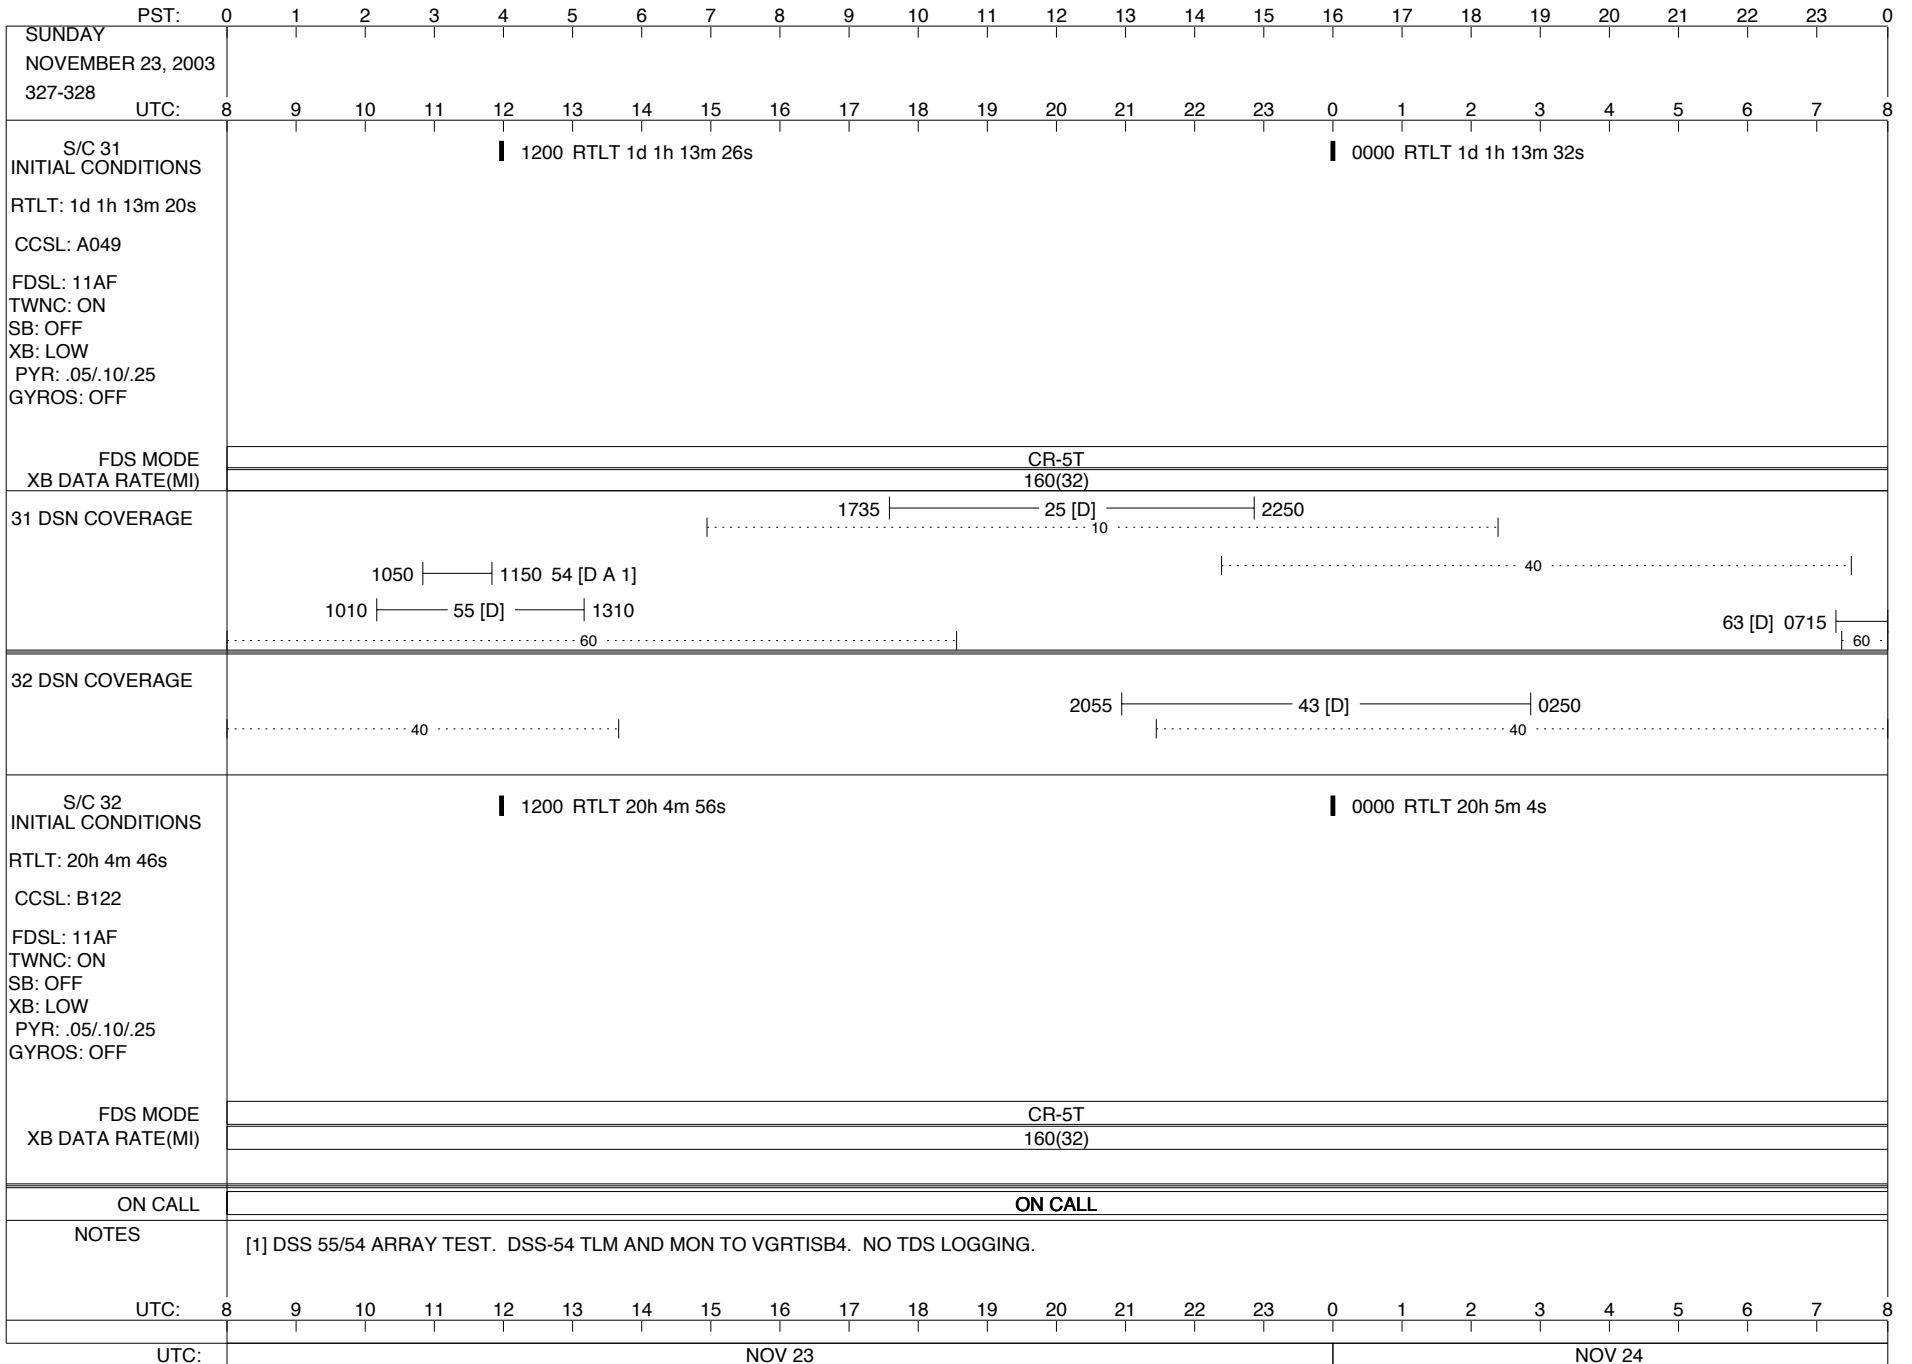

ISSUE DATE: 11/19/03 07:00:00