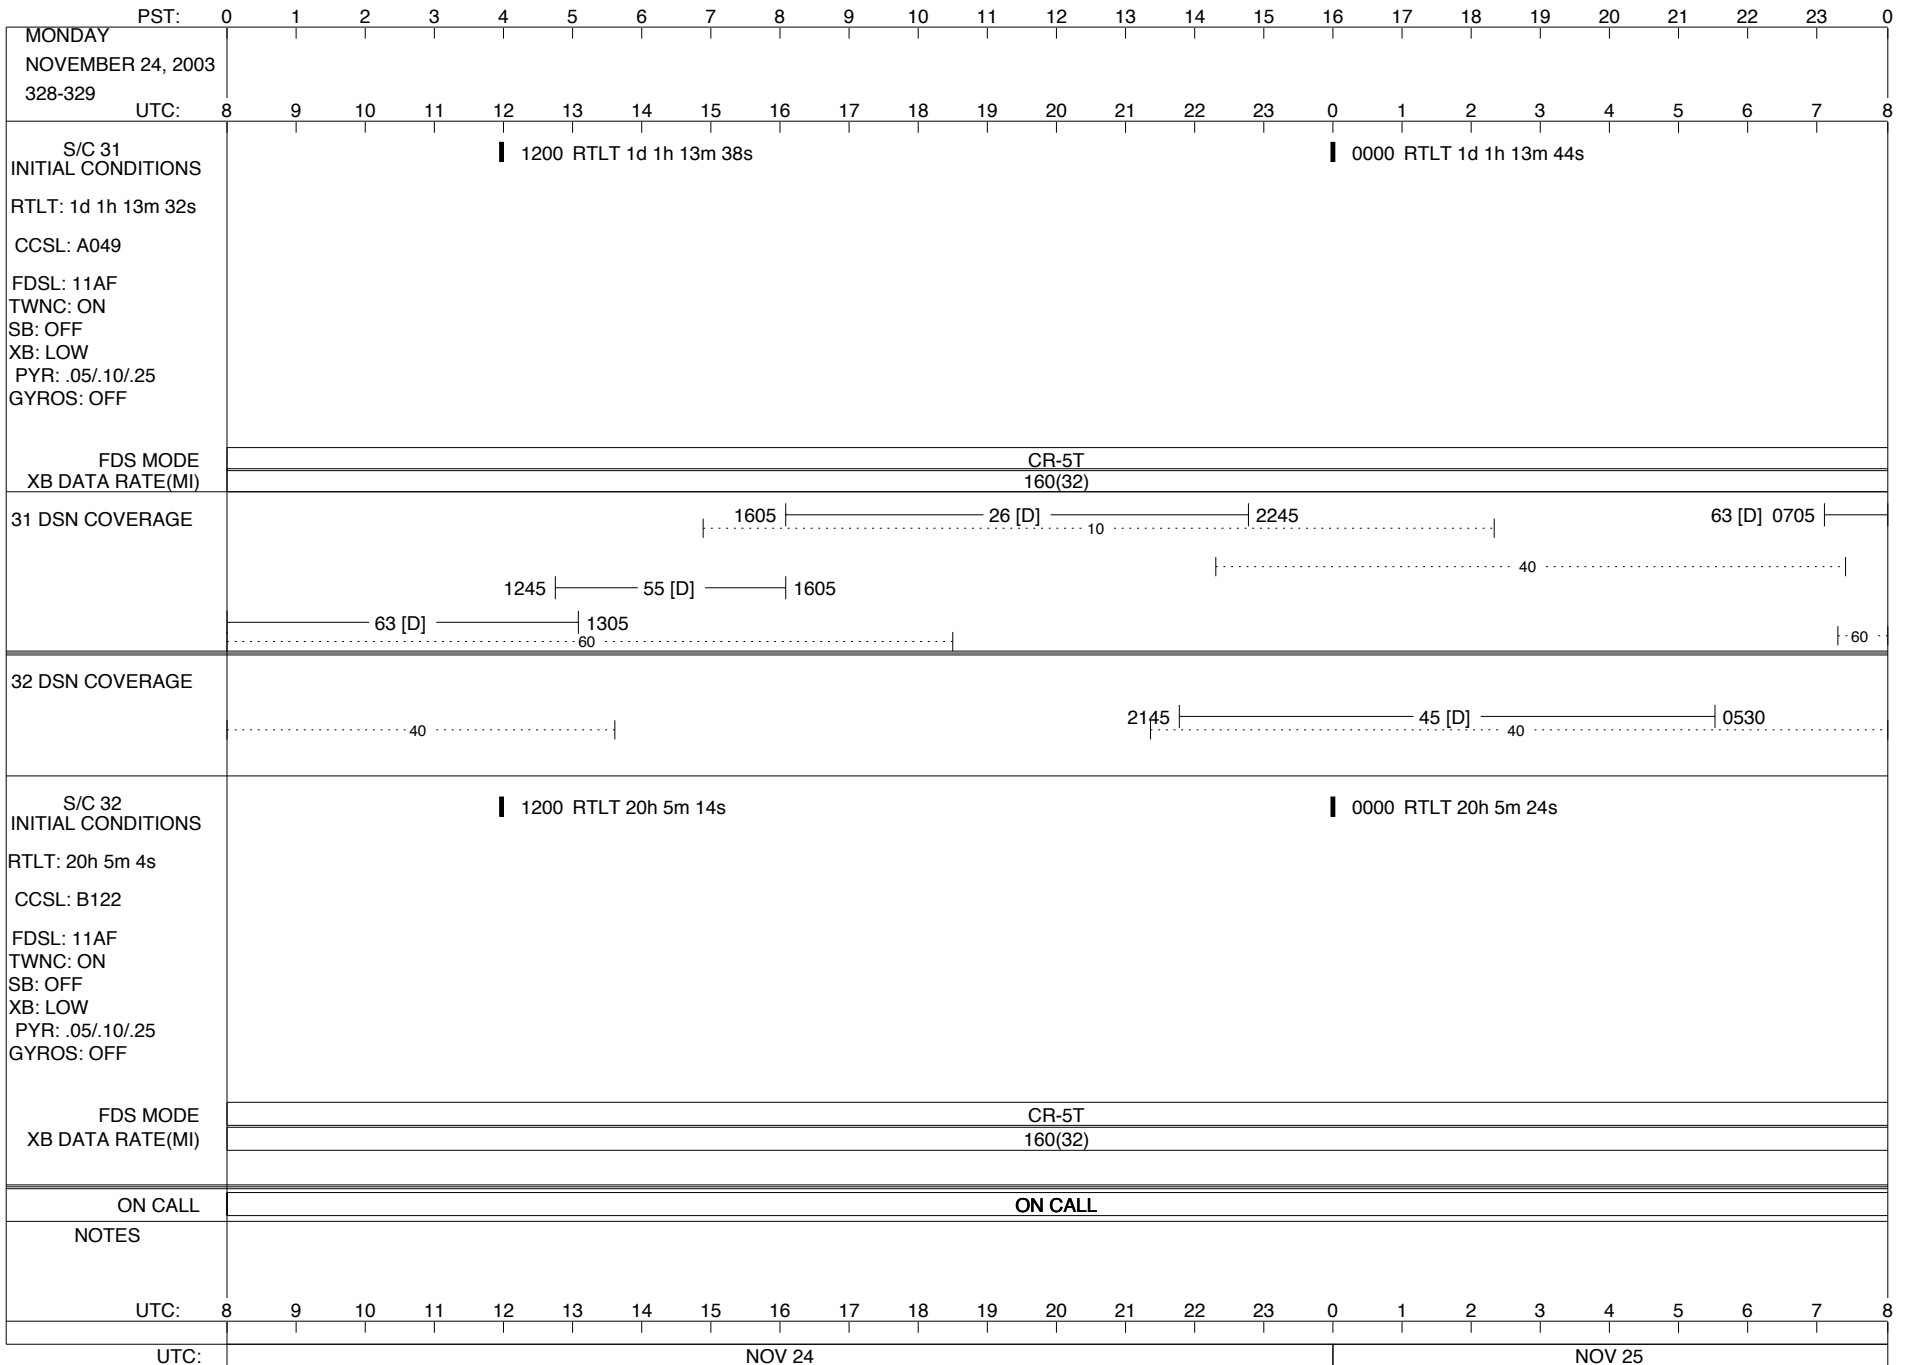

ISSUE DATE: 11/19/03 07:00:00