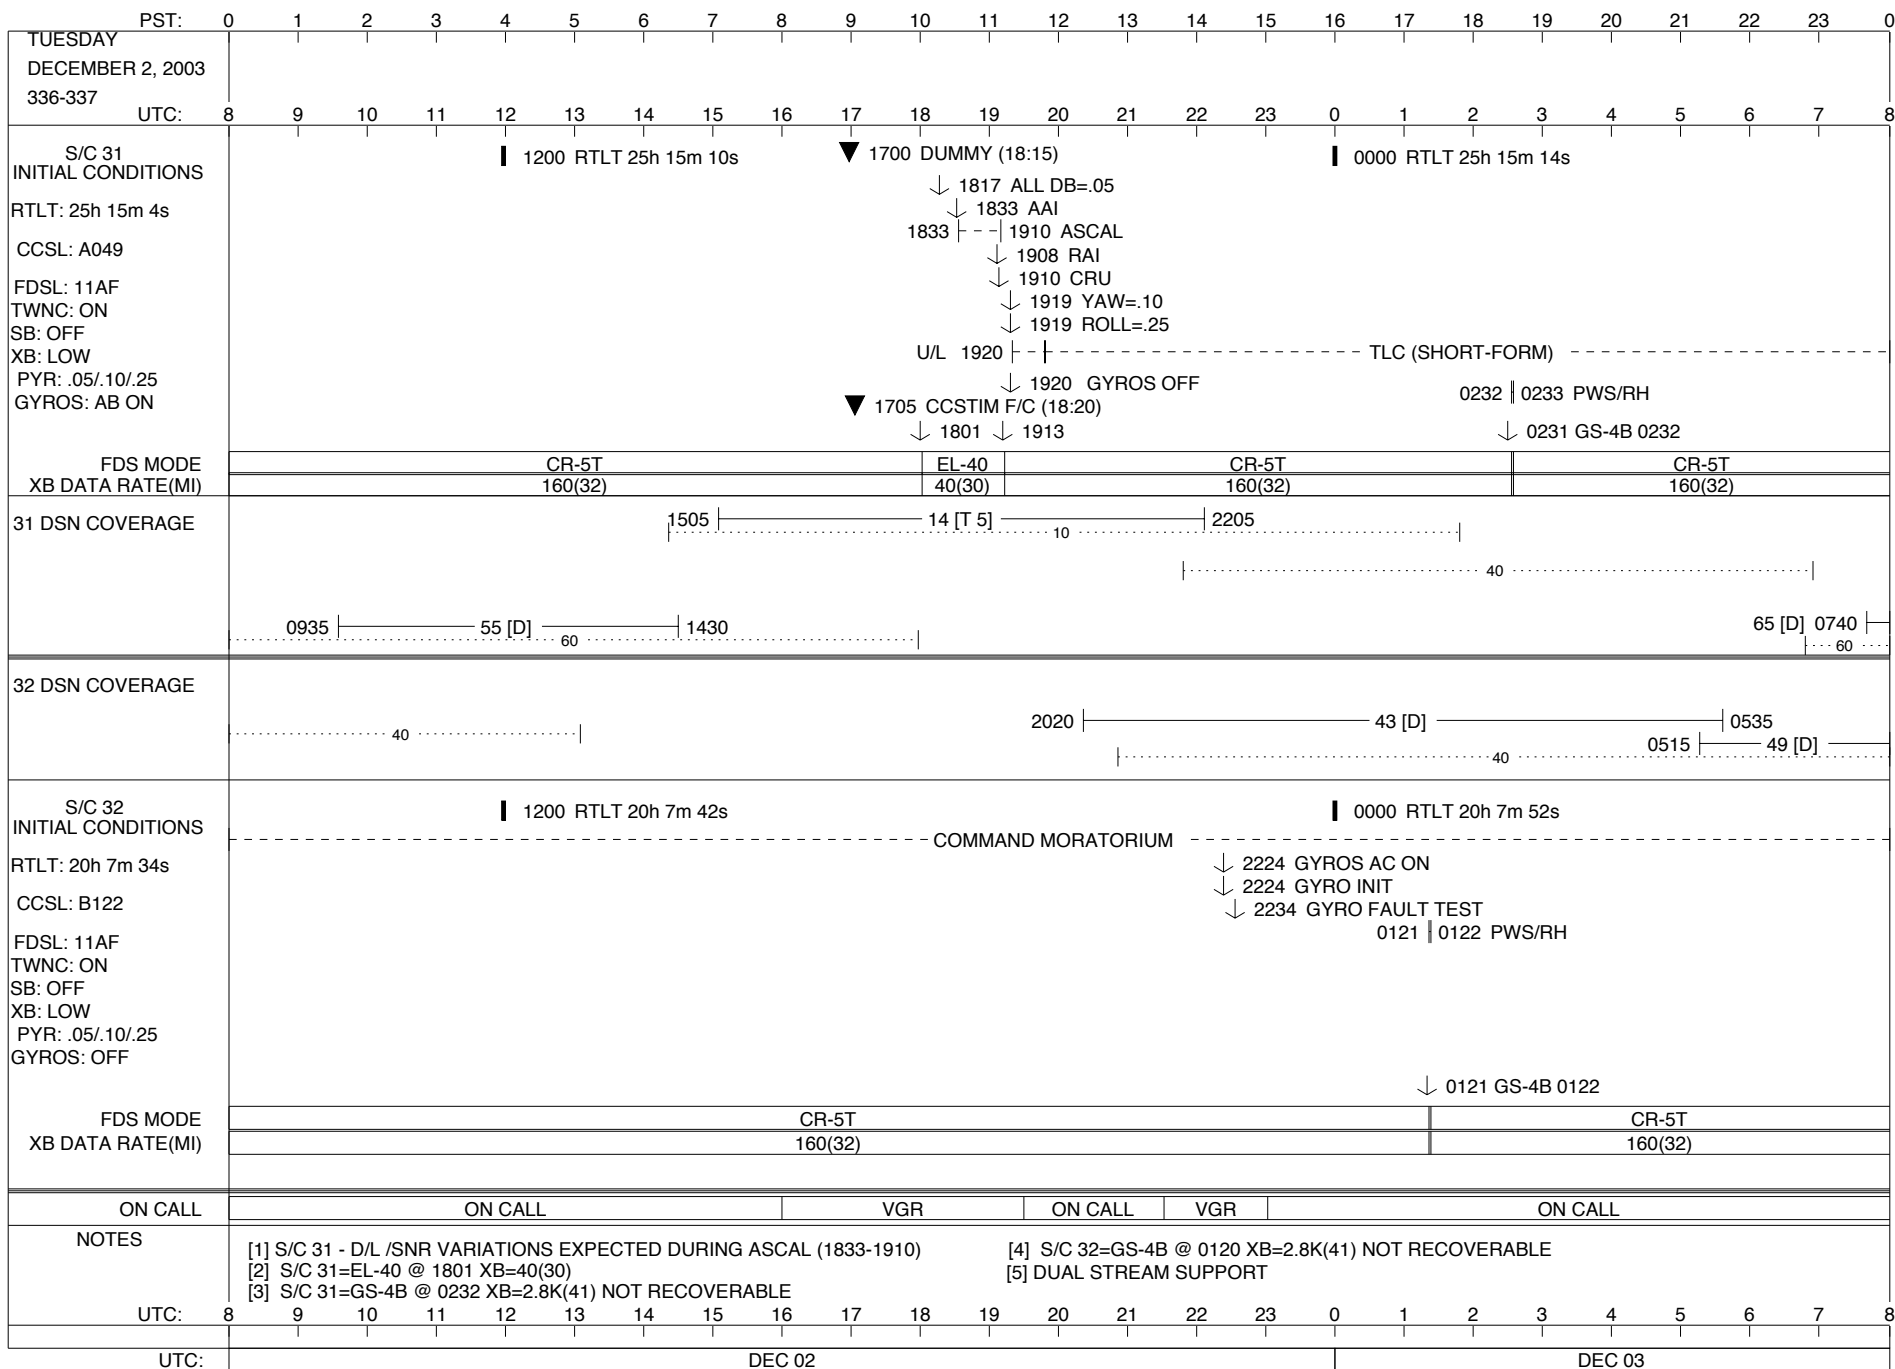

## Space Flight Operations Schedule (SFOS)

Issue Date: November 19, 2003

For the Period: 11/20/03 to 12/08/03 (03-324 - 03-342)

**DSN OPSCHIEF (1) 230-102**

**DSOT (1) 230-102**

\*Zsarina.Bulchand@jpl.nasa.gov  
 \*gdyke@airmail.ftops.jpl.nasa.gov  
 \*John.M.Grant@jpl.nasa.gov  
 \*dmcclena@airmail.ftops.jpl.nasa.gov  
 \*pqach@airmail.ftops.jpl.nasa.gov  
 \*mrobles@airmail.ftops.jpl.nasa.gov  
 \*rwilliam@airmail.ftops.jpl.nasa.gov

**NOPEs (1)**  
 Millner, I 507-120

**LEGEND:** ∇ = R/T Command (Last chance or Contingency)  
 ▼ = R/T Command (Scheduled)  
 \* = Result of R/T Command  
 n = (where n = 1,2,3 ..) Special Note, see bottom of page  
 D = Downlink only pass  
 A = Arrayed station  
 U = Uplink only pass  
 B = BLF  
 [o] = Ramp-through  
 H = High Power Transmitter  
 T = TLC Uplink

ISSUE DATE: 11/19/03 07:00:00

ISSUE DATE: 11/19/03 07:00:00

ISSUE DATE: 11/19/03 07:00:00

ISSUE DATE: 11/19/03 07:00:00

ISSUE DATE: 11/19/03 07:00:00

ISSUE DATE: 11/19/03 07:00:00

ISSUE DATE: 11/19/03 07:00:00