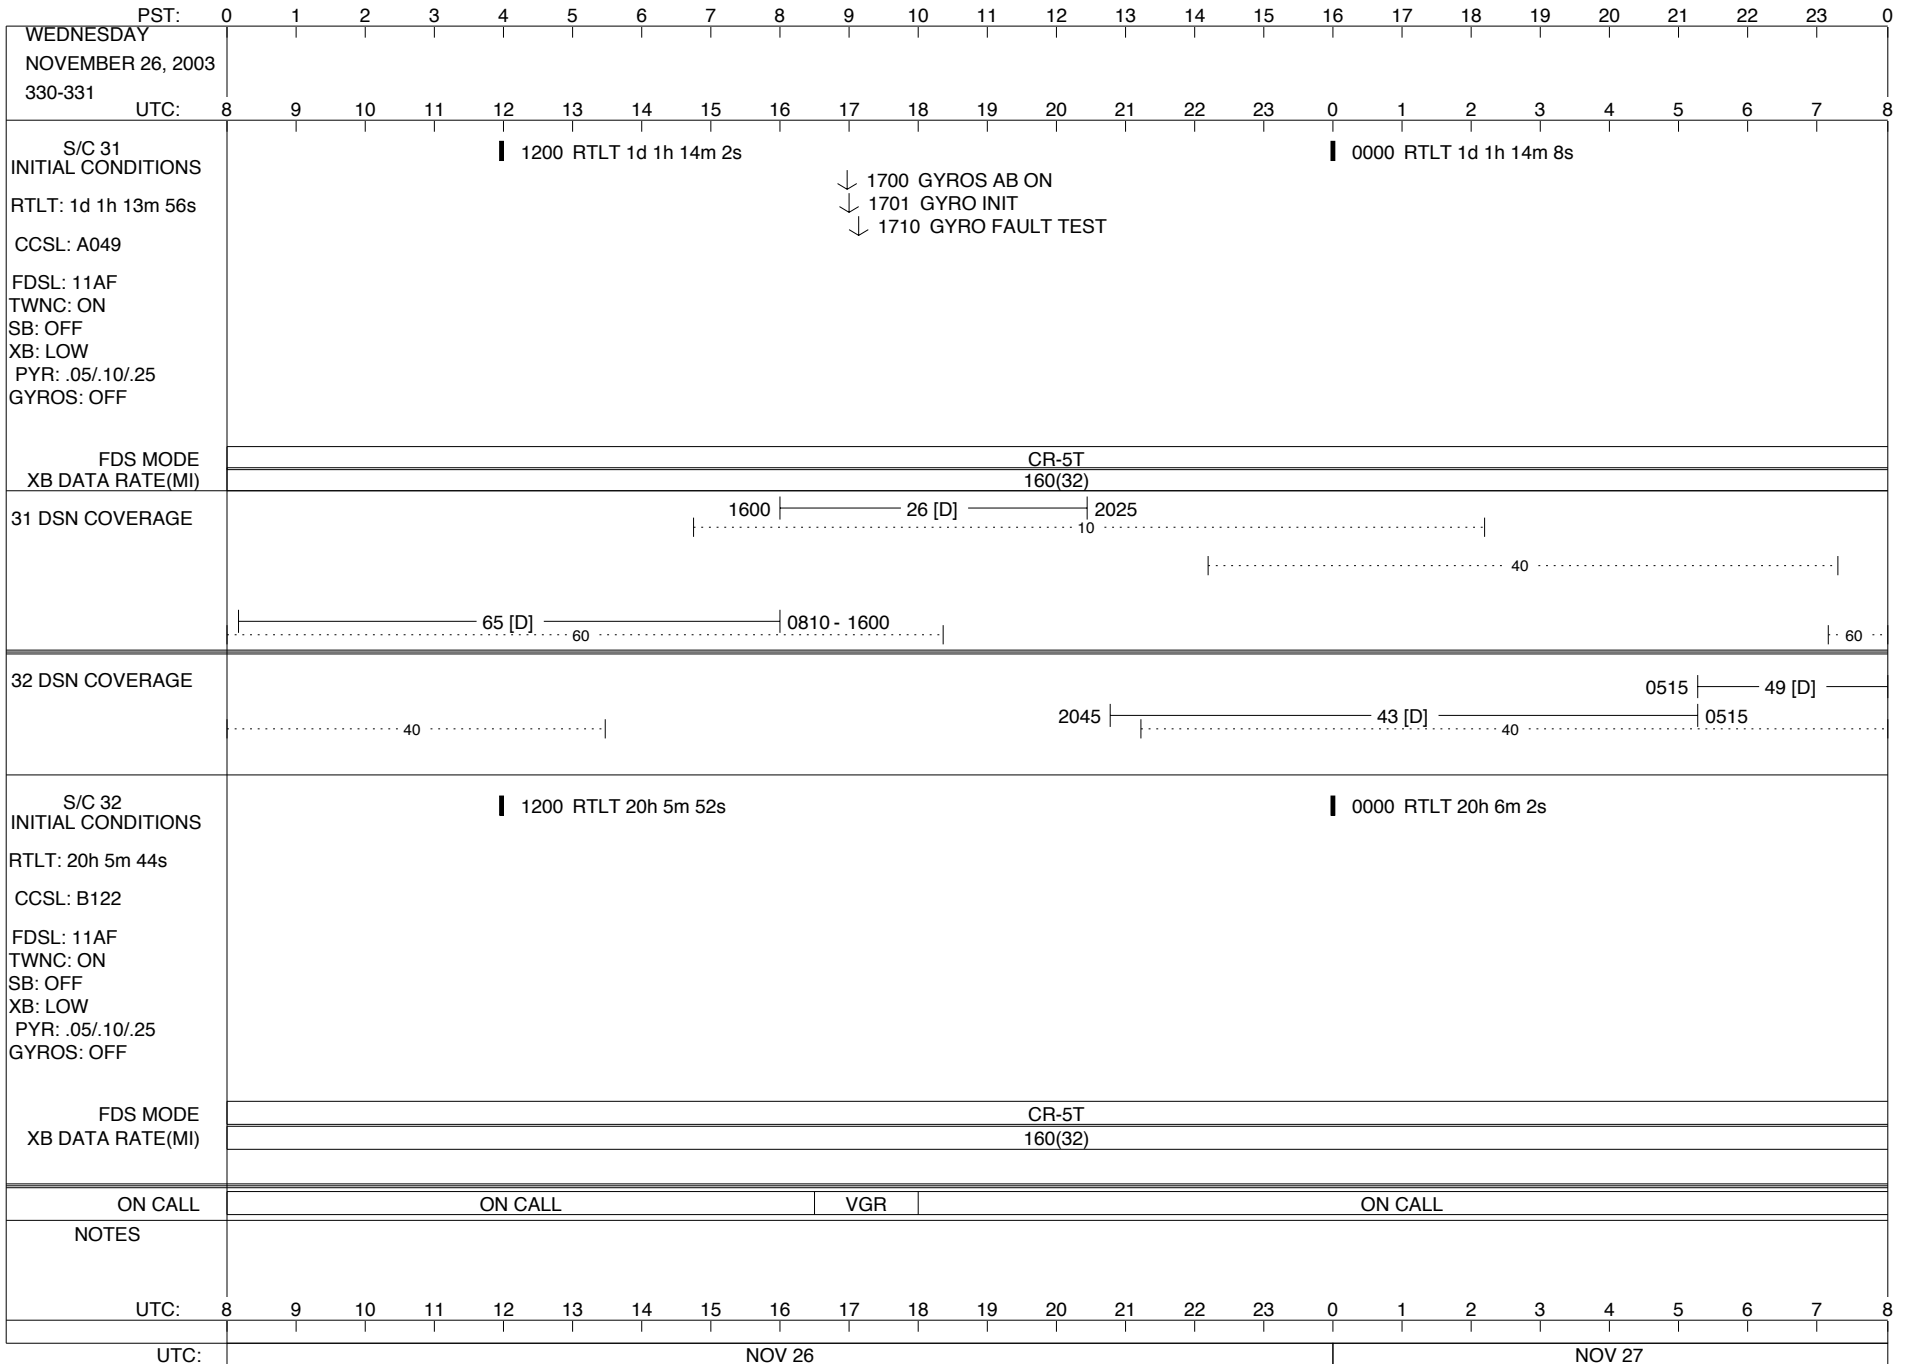

ISSUE DATE: 11/19/03 07:00:00