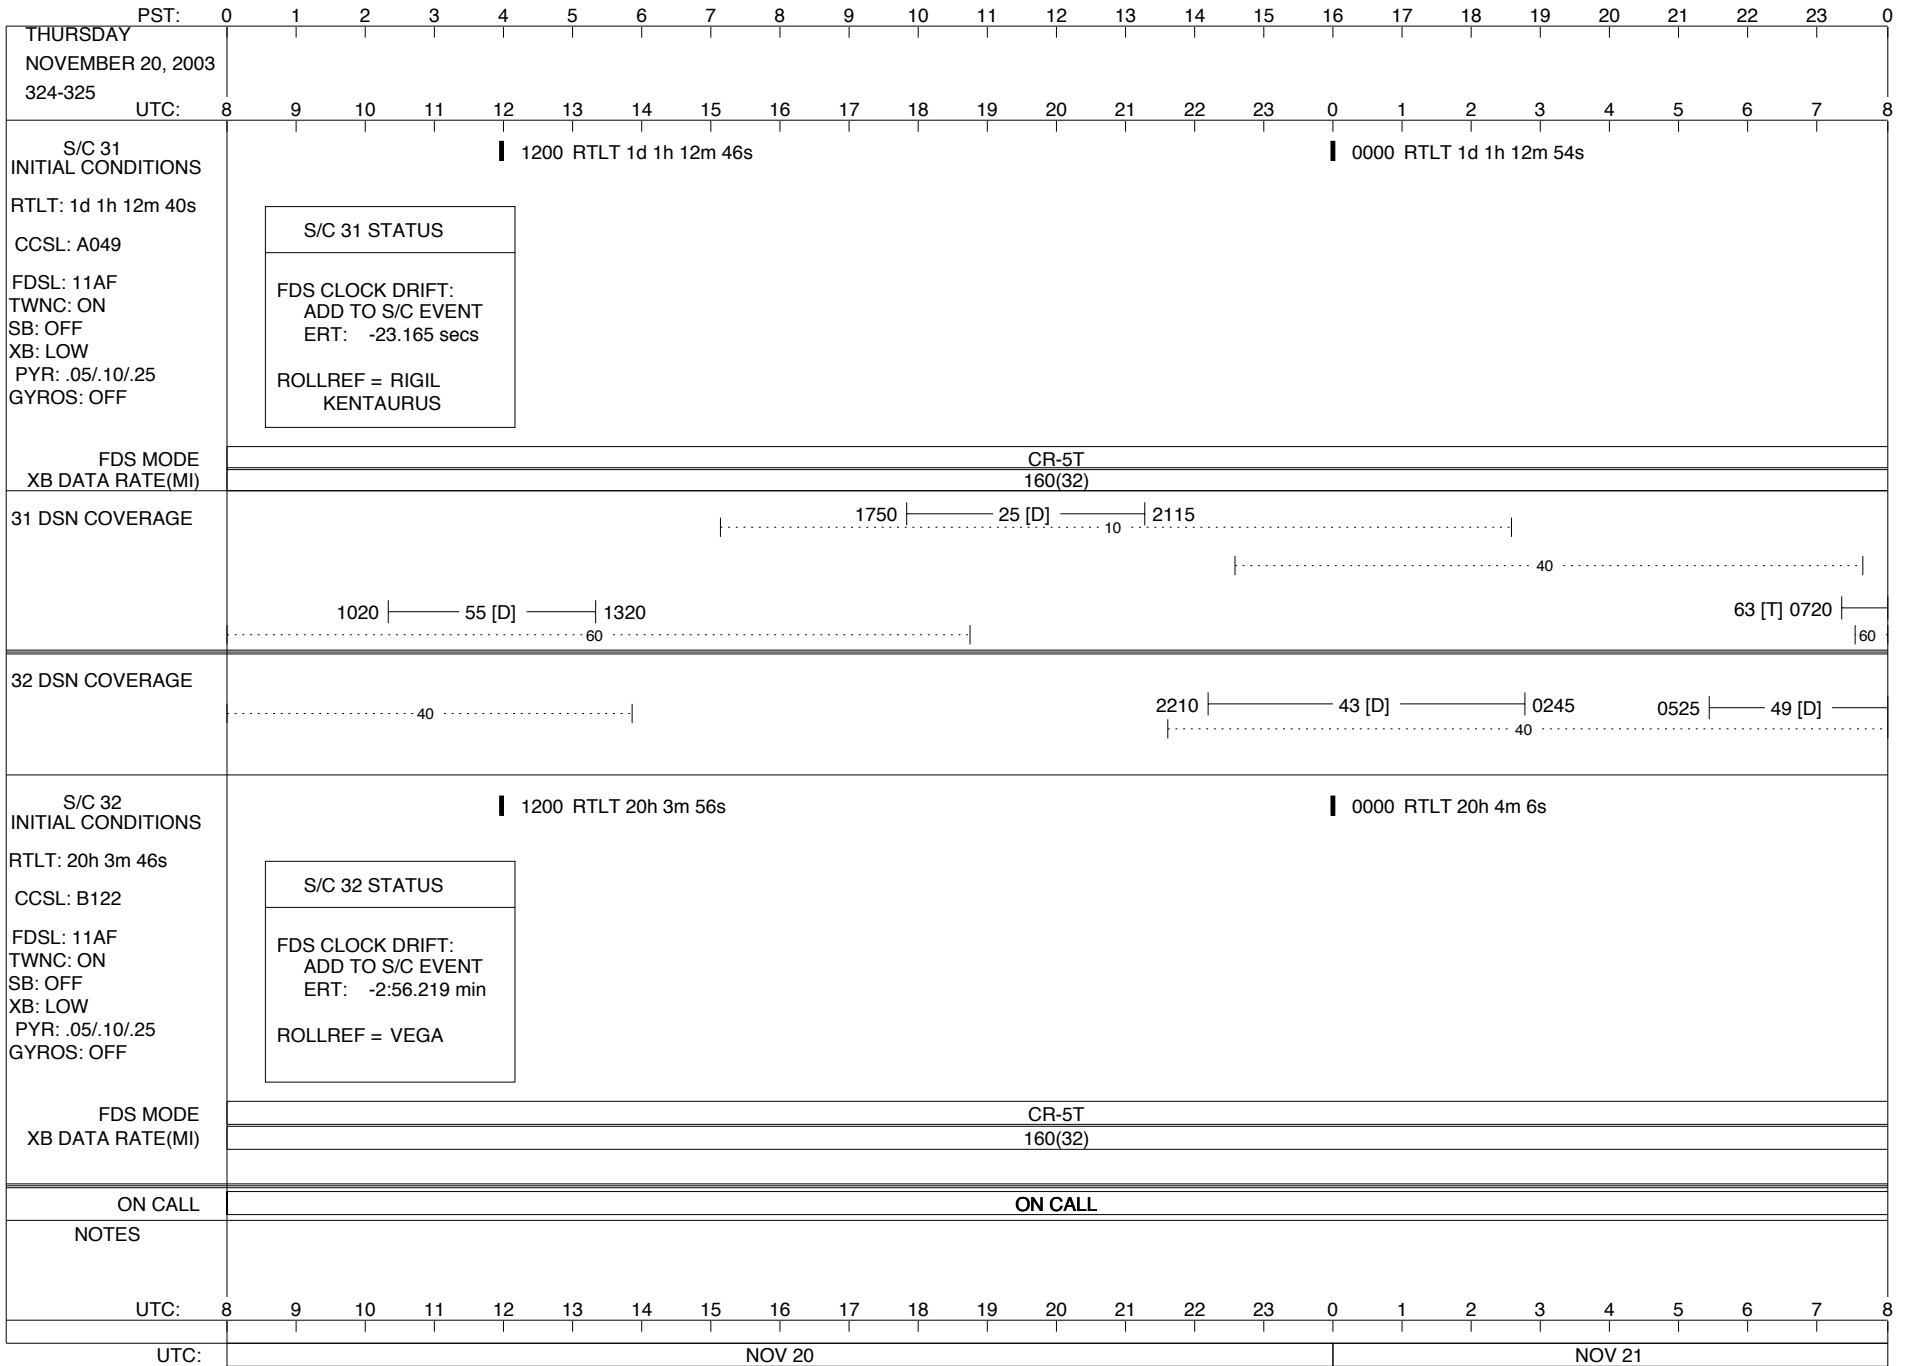

ISSUE DATE: 11/19/03 07:00:00