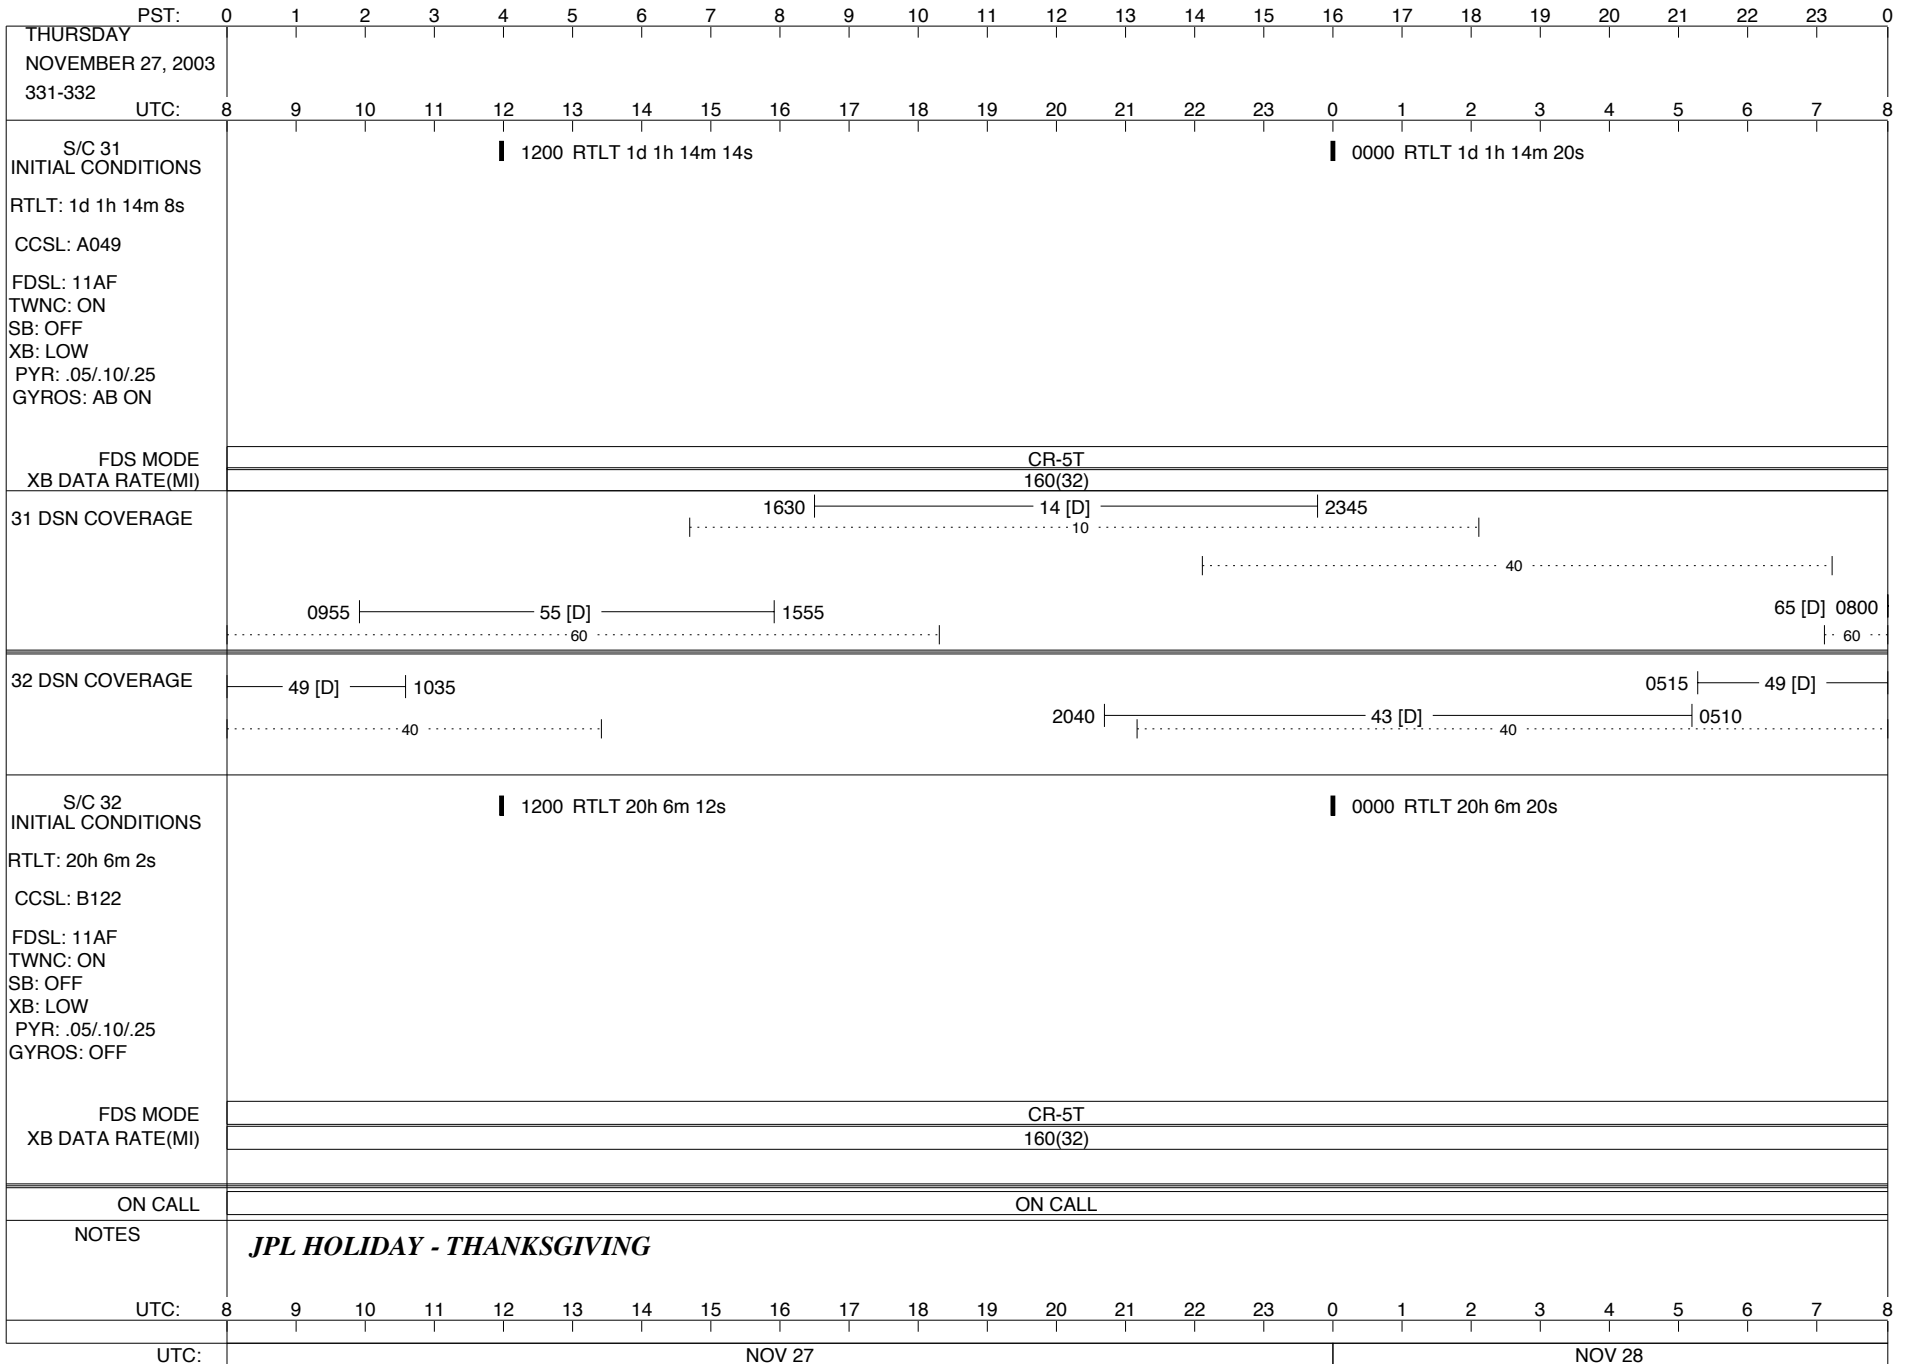

ISSUE DATE: 11/19/03 07:00:00