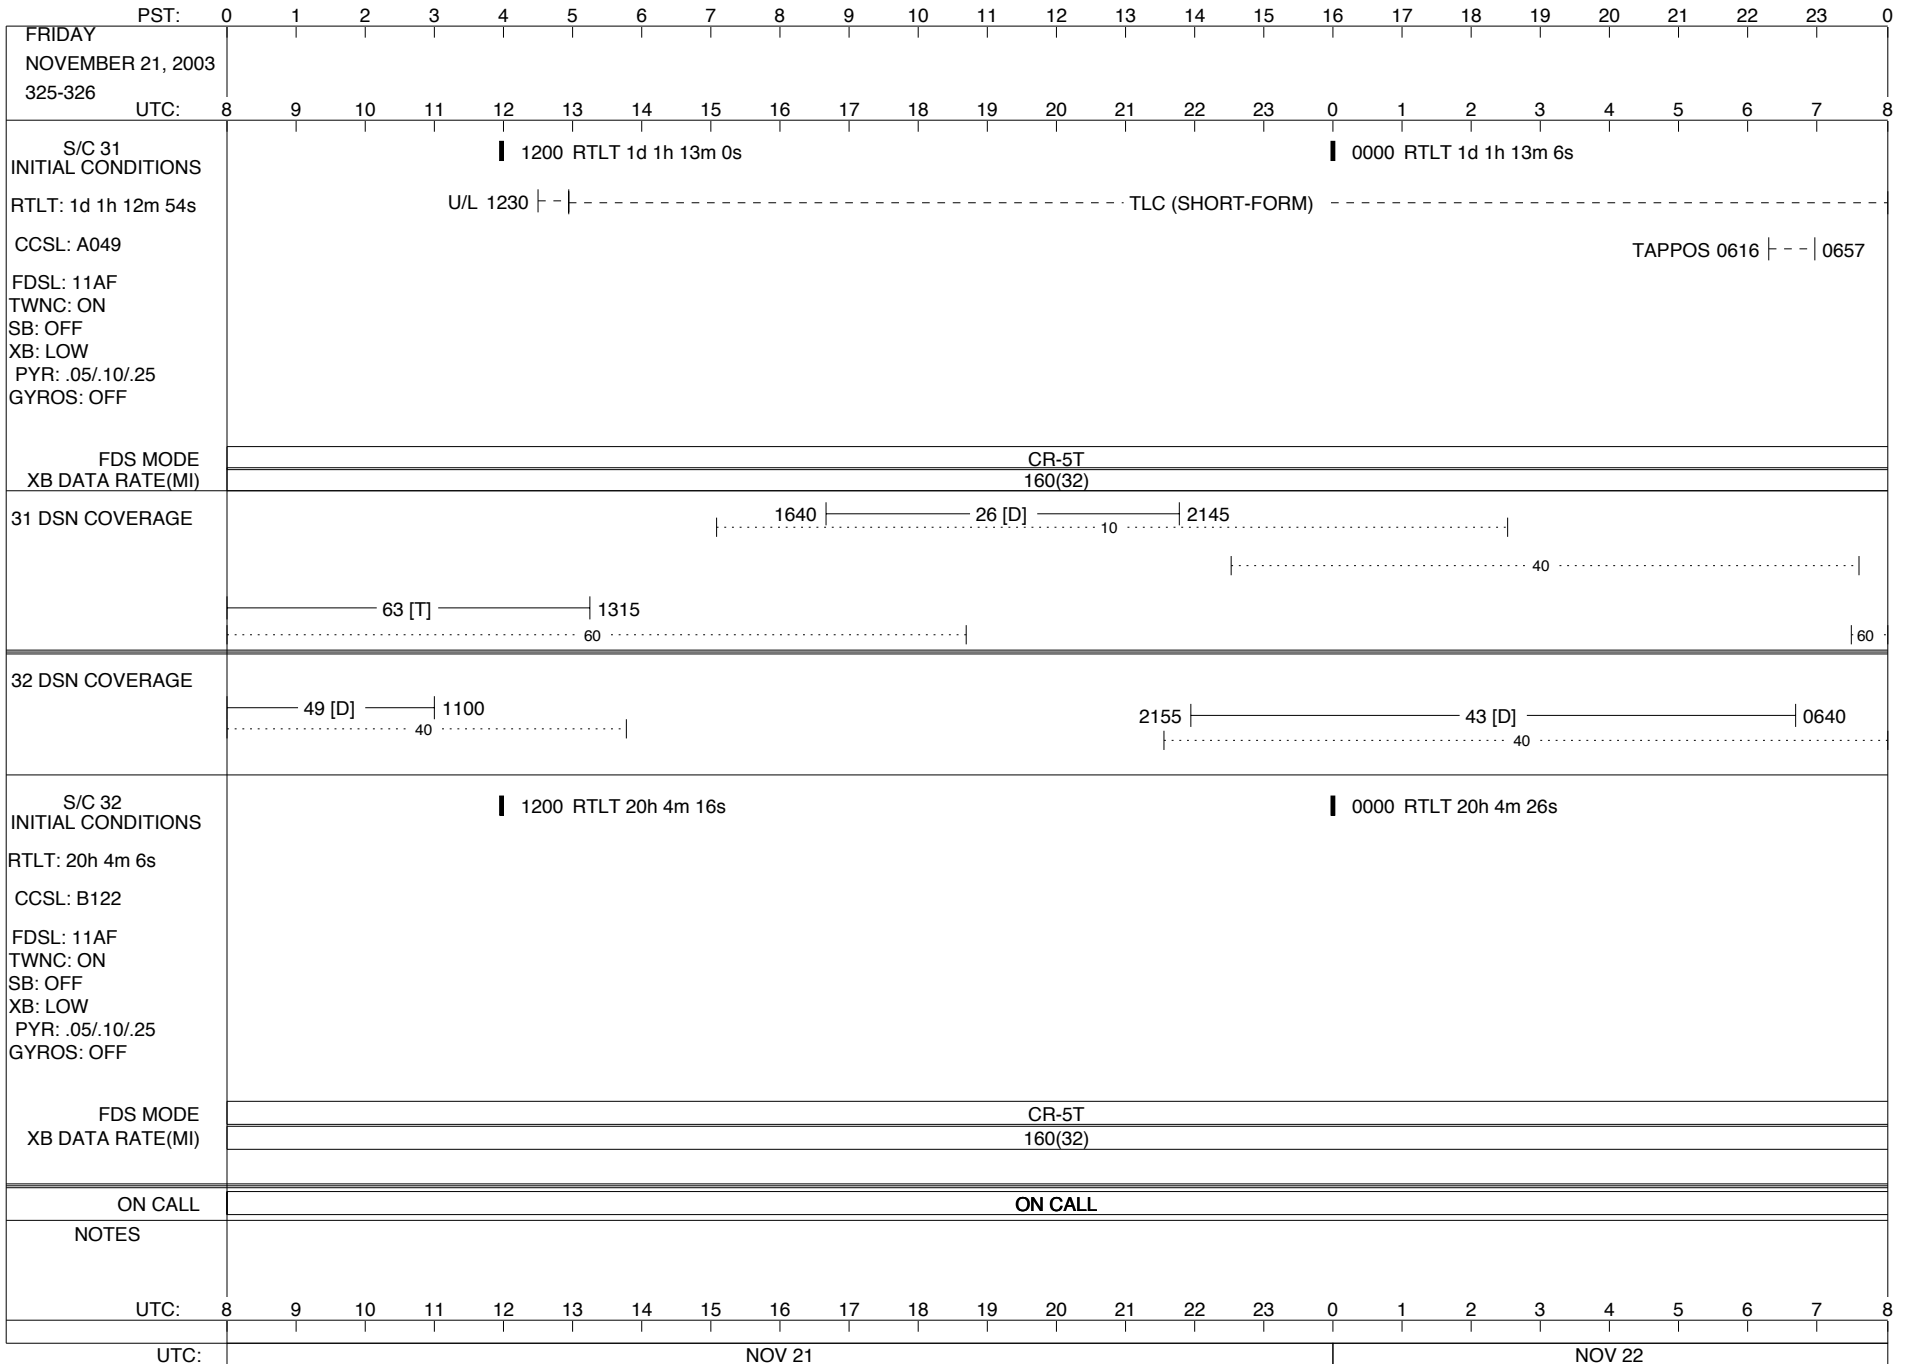

ISSUE DATE: 11/19/03 07:00:00