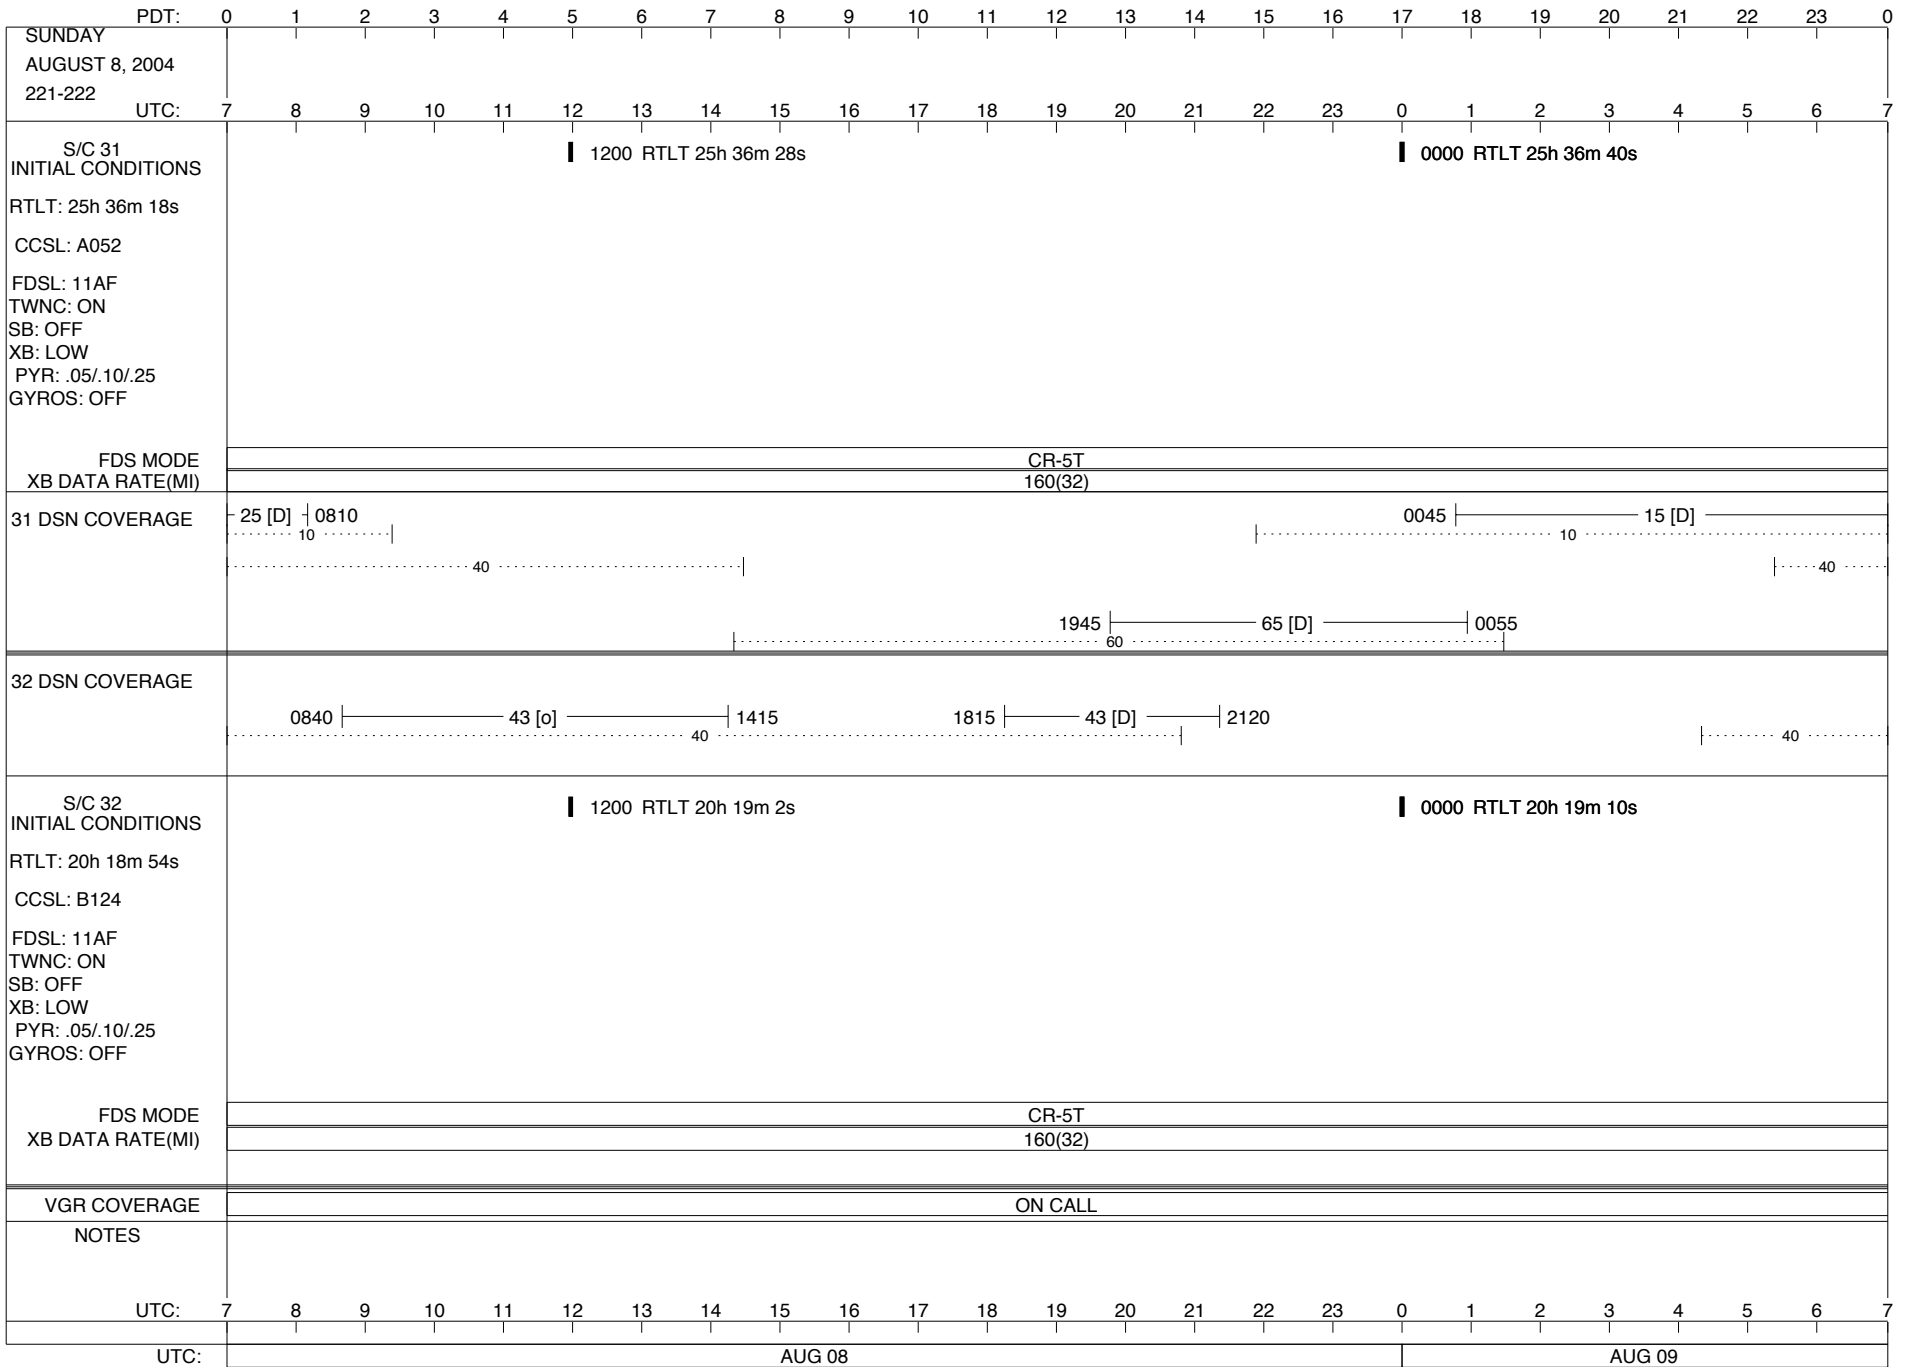

ISSUE DATE: 08/04/04 17:01