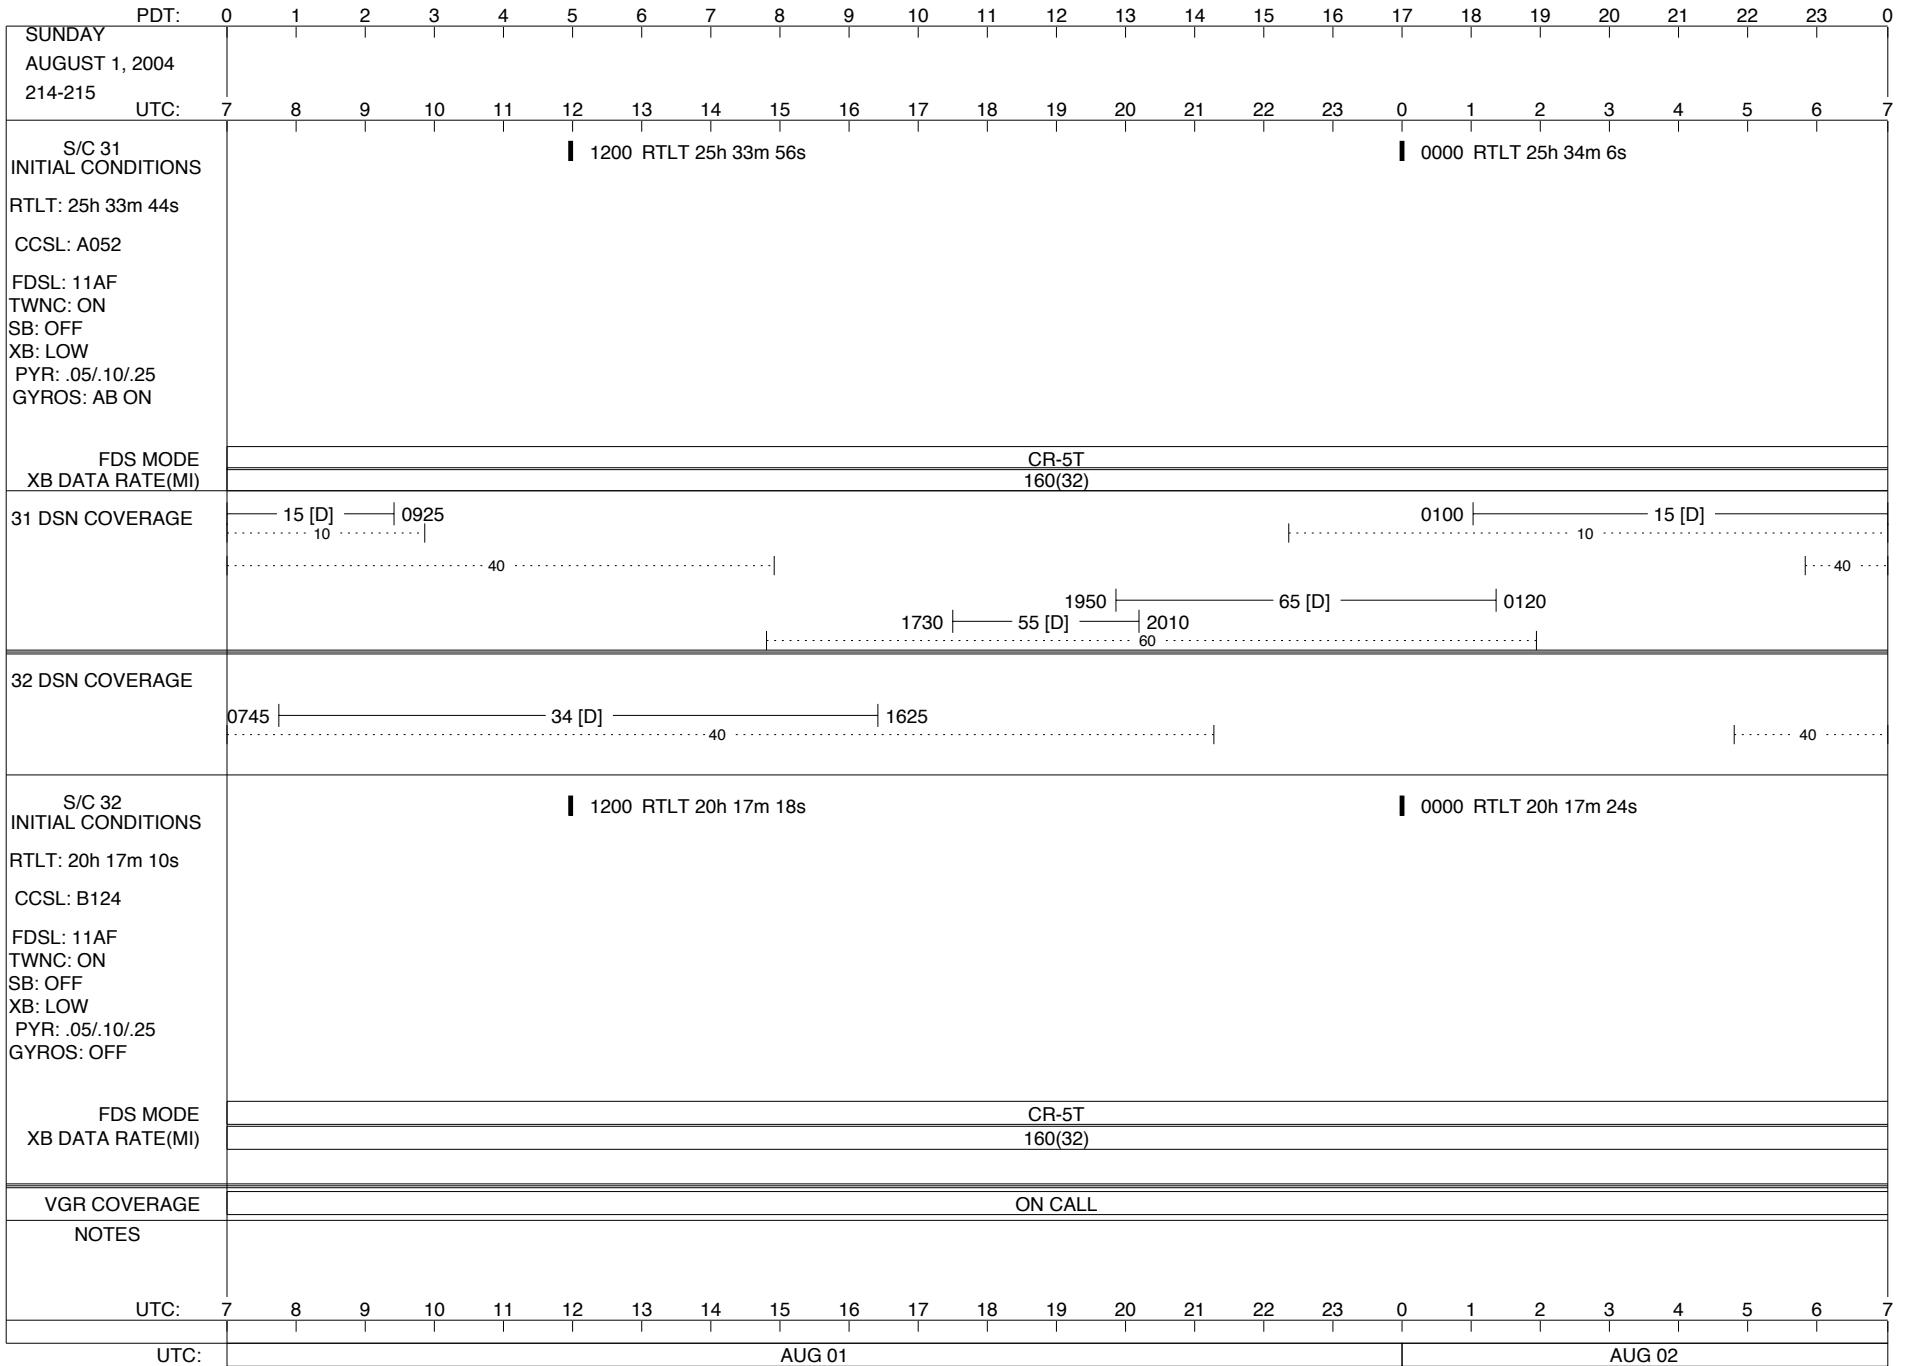

ISSUE DATE: 08/04/04 17:01