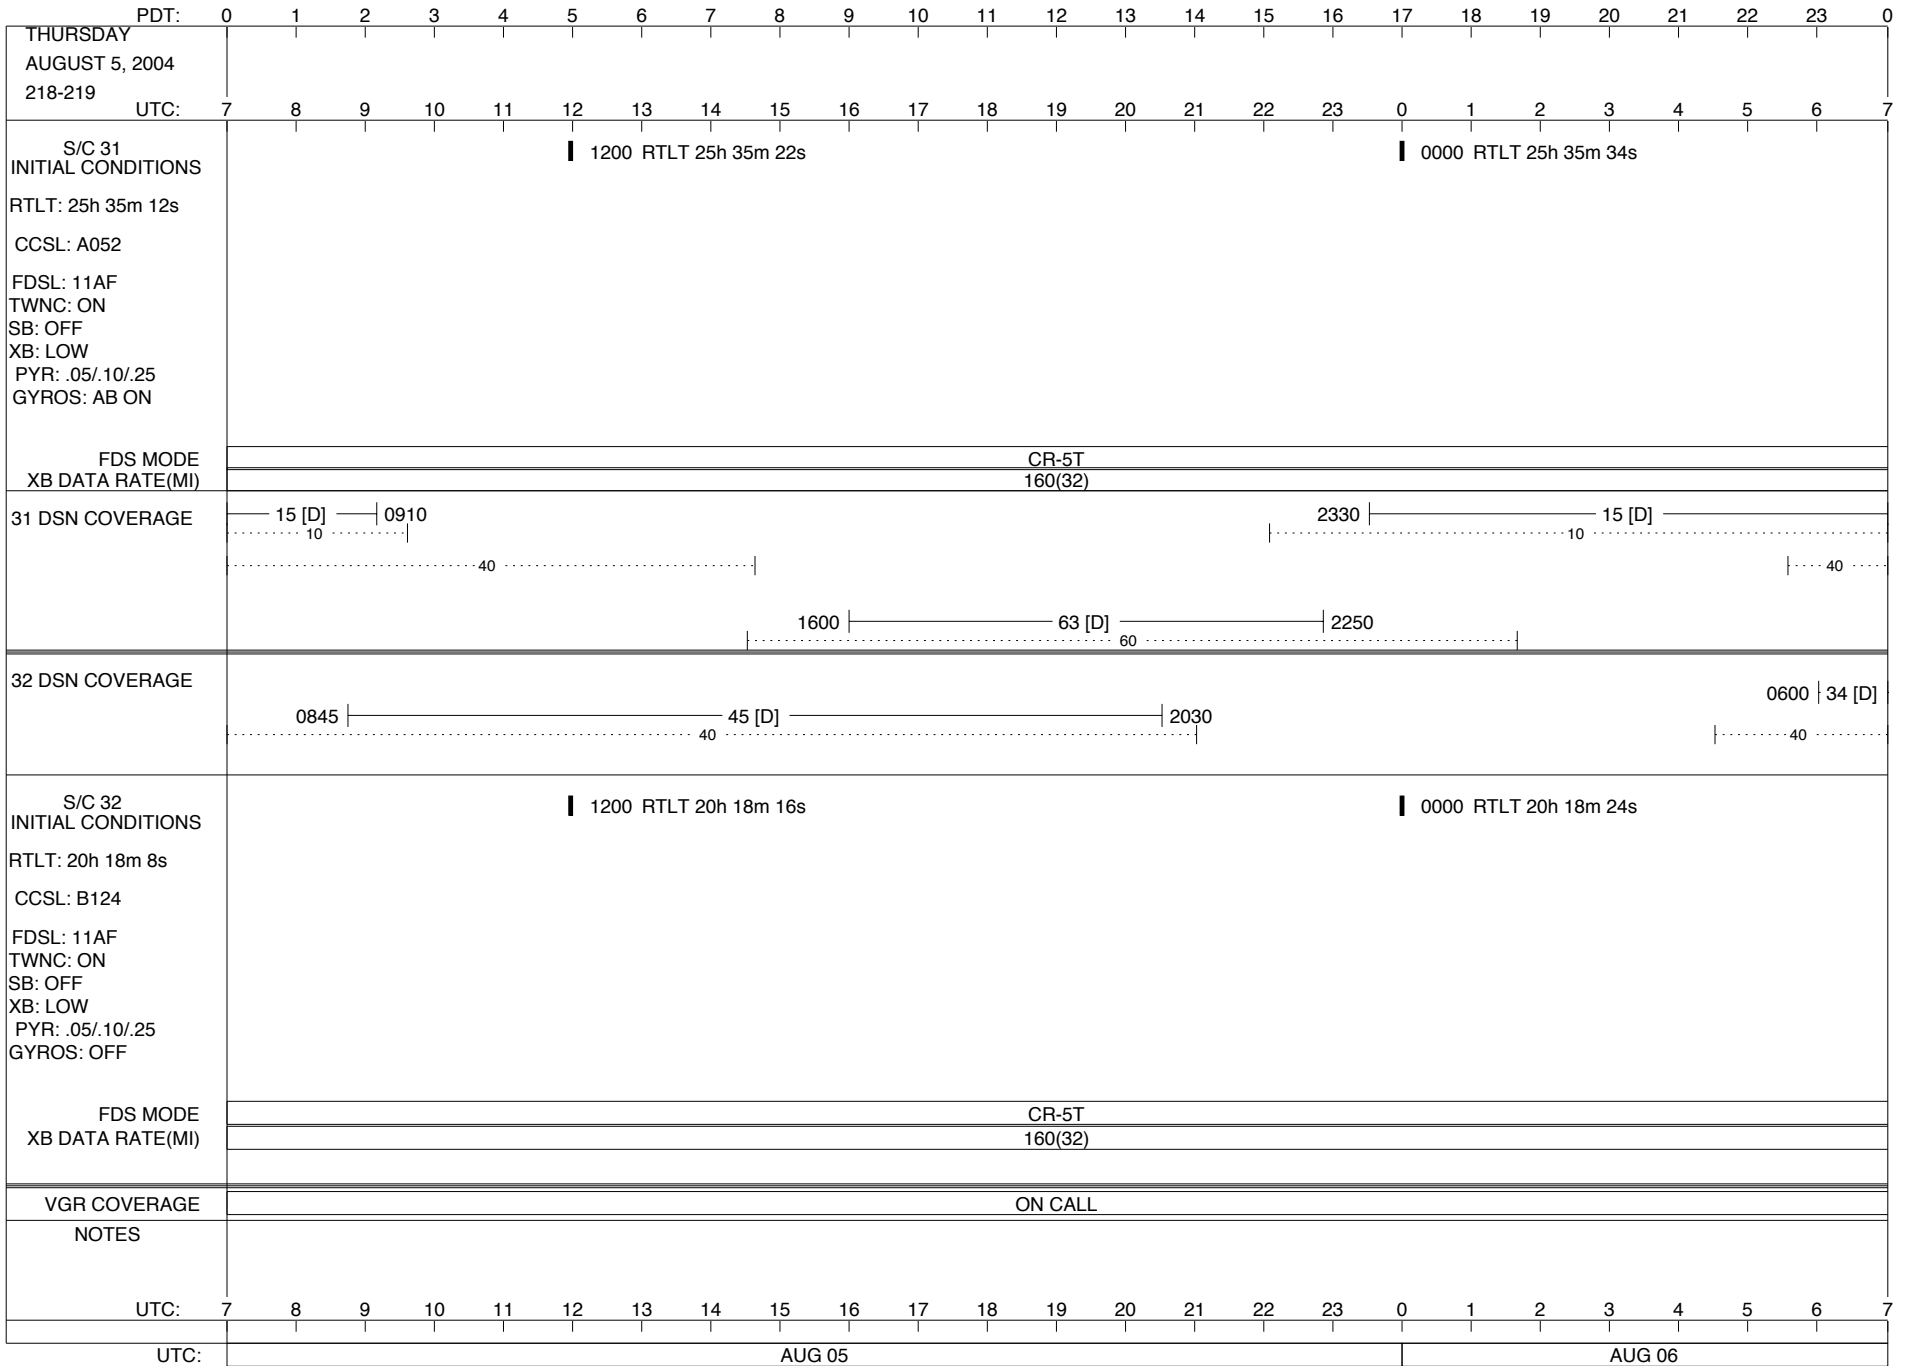

ISSUE DATE: 08/04/04 17:01