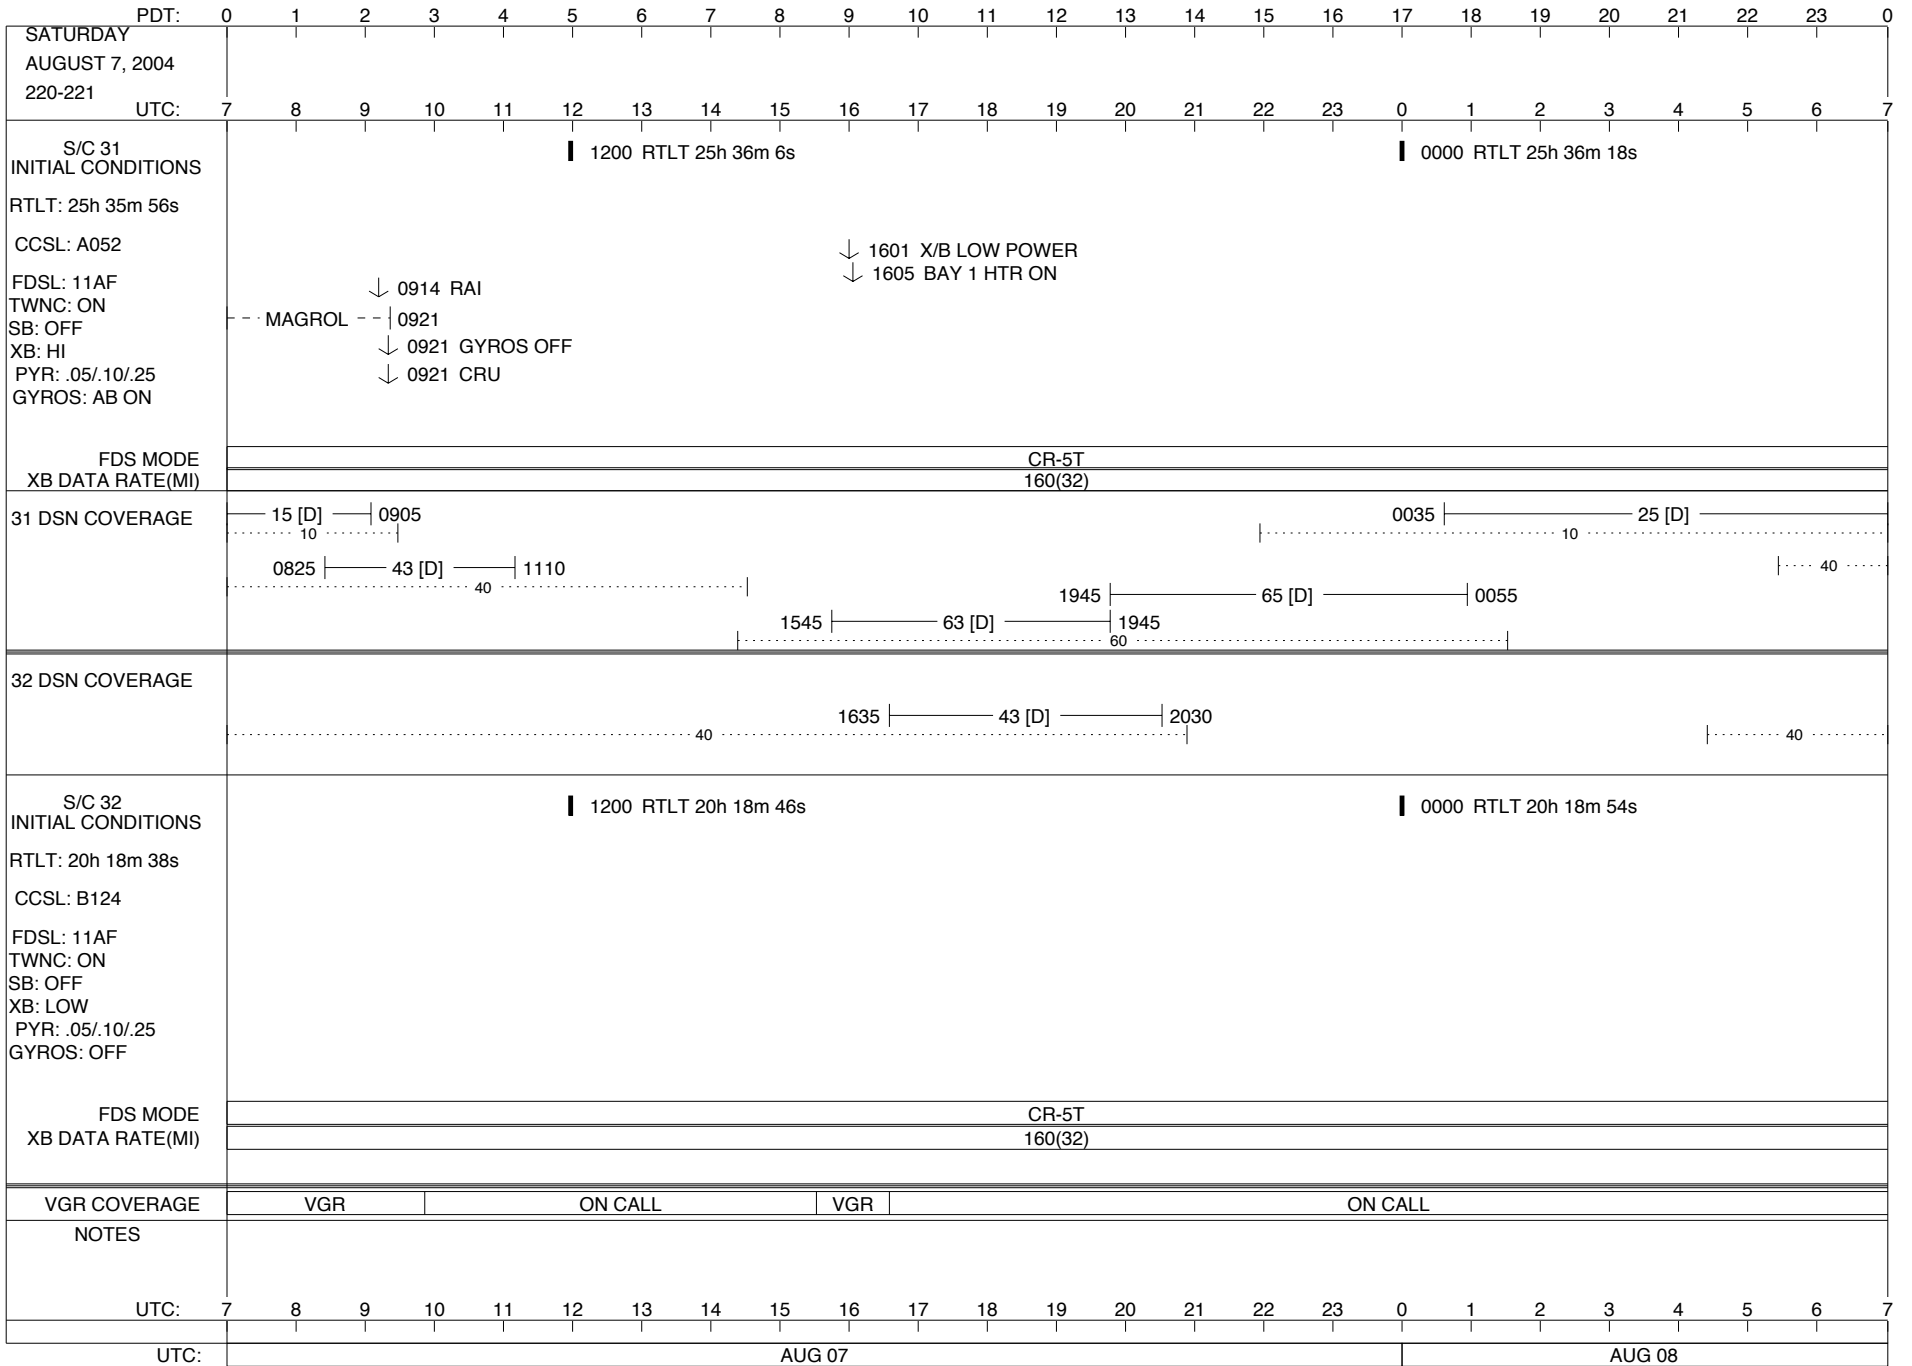

ISSUE DATE: 08/04/04 17:01