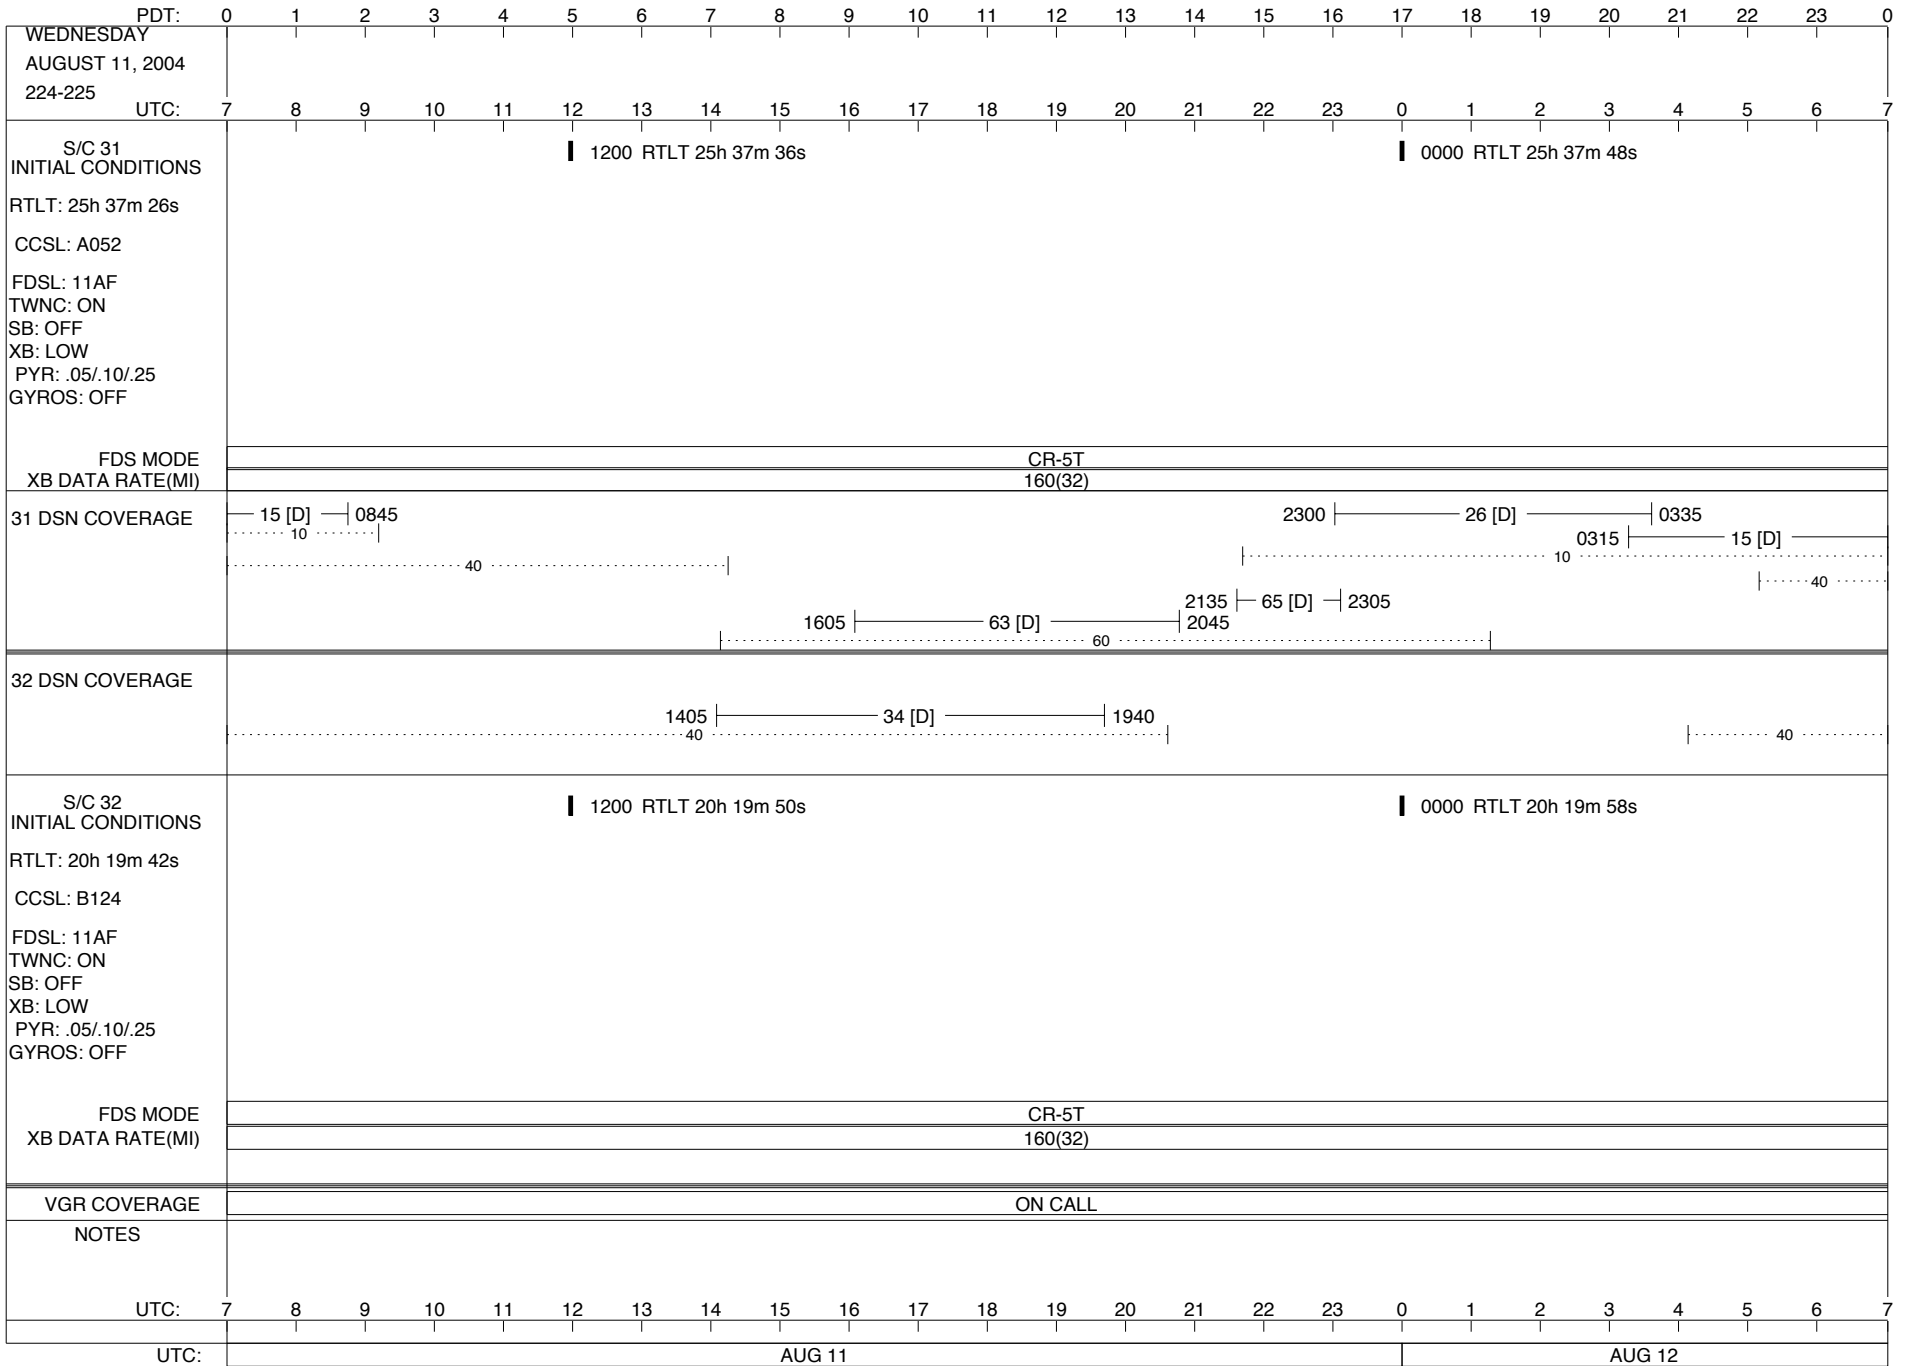

ISSUE DATE: 08/04/04 17:01