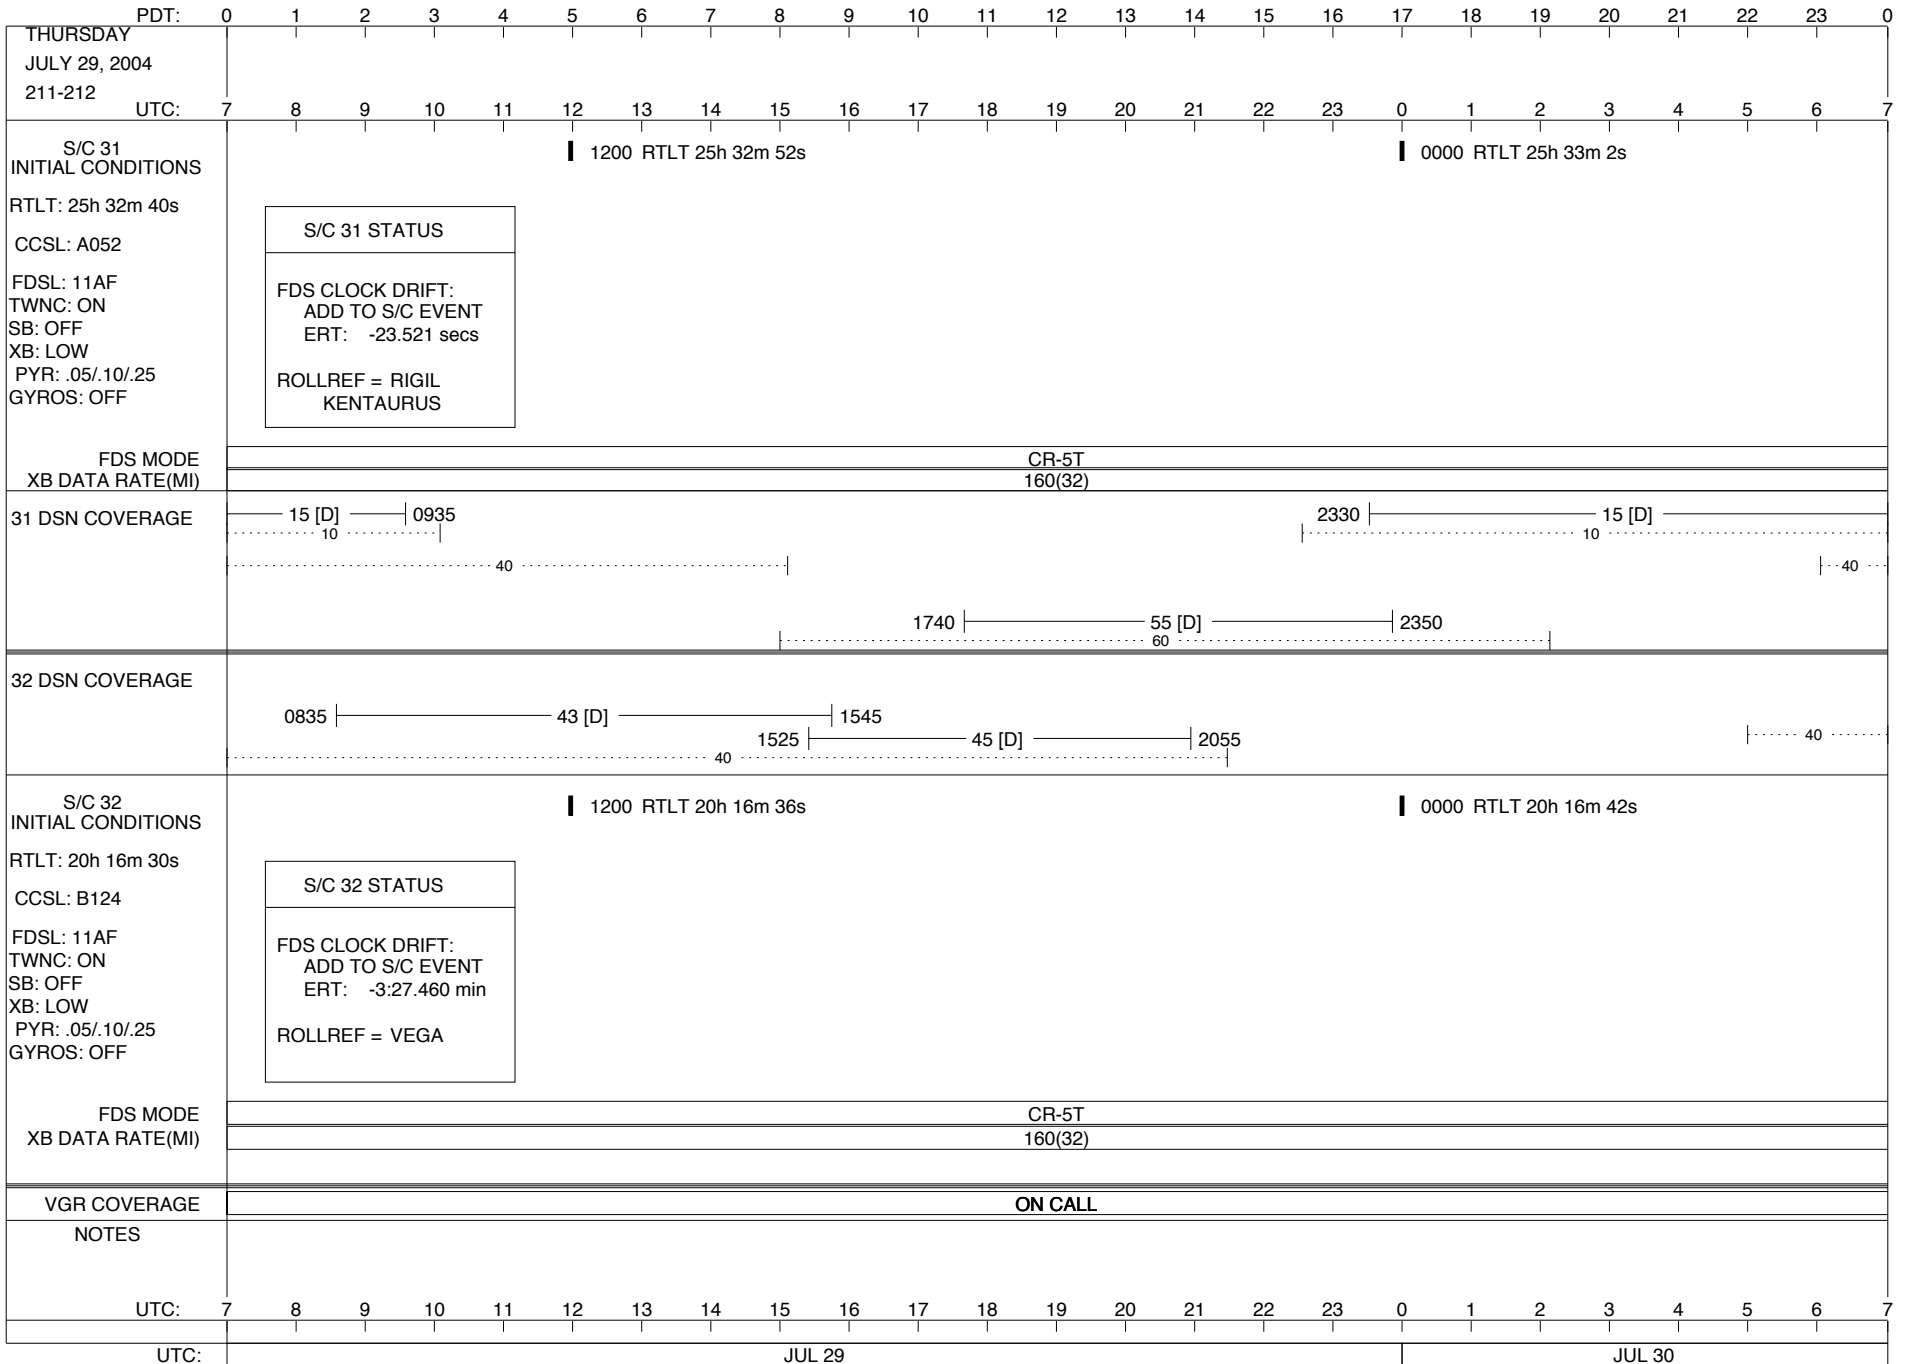

ISSUE DATE: 08/04/04 17:01