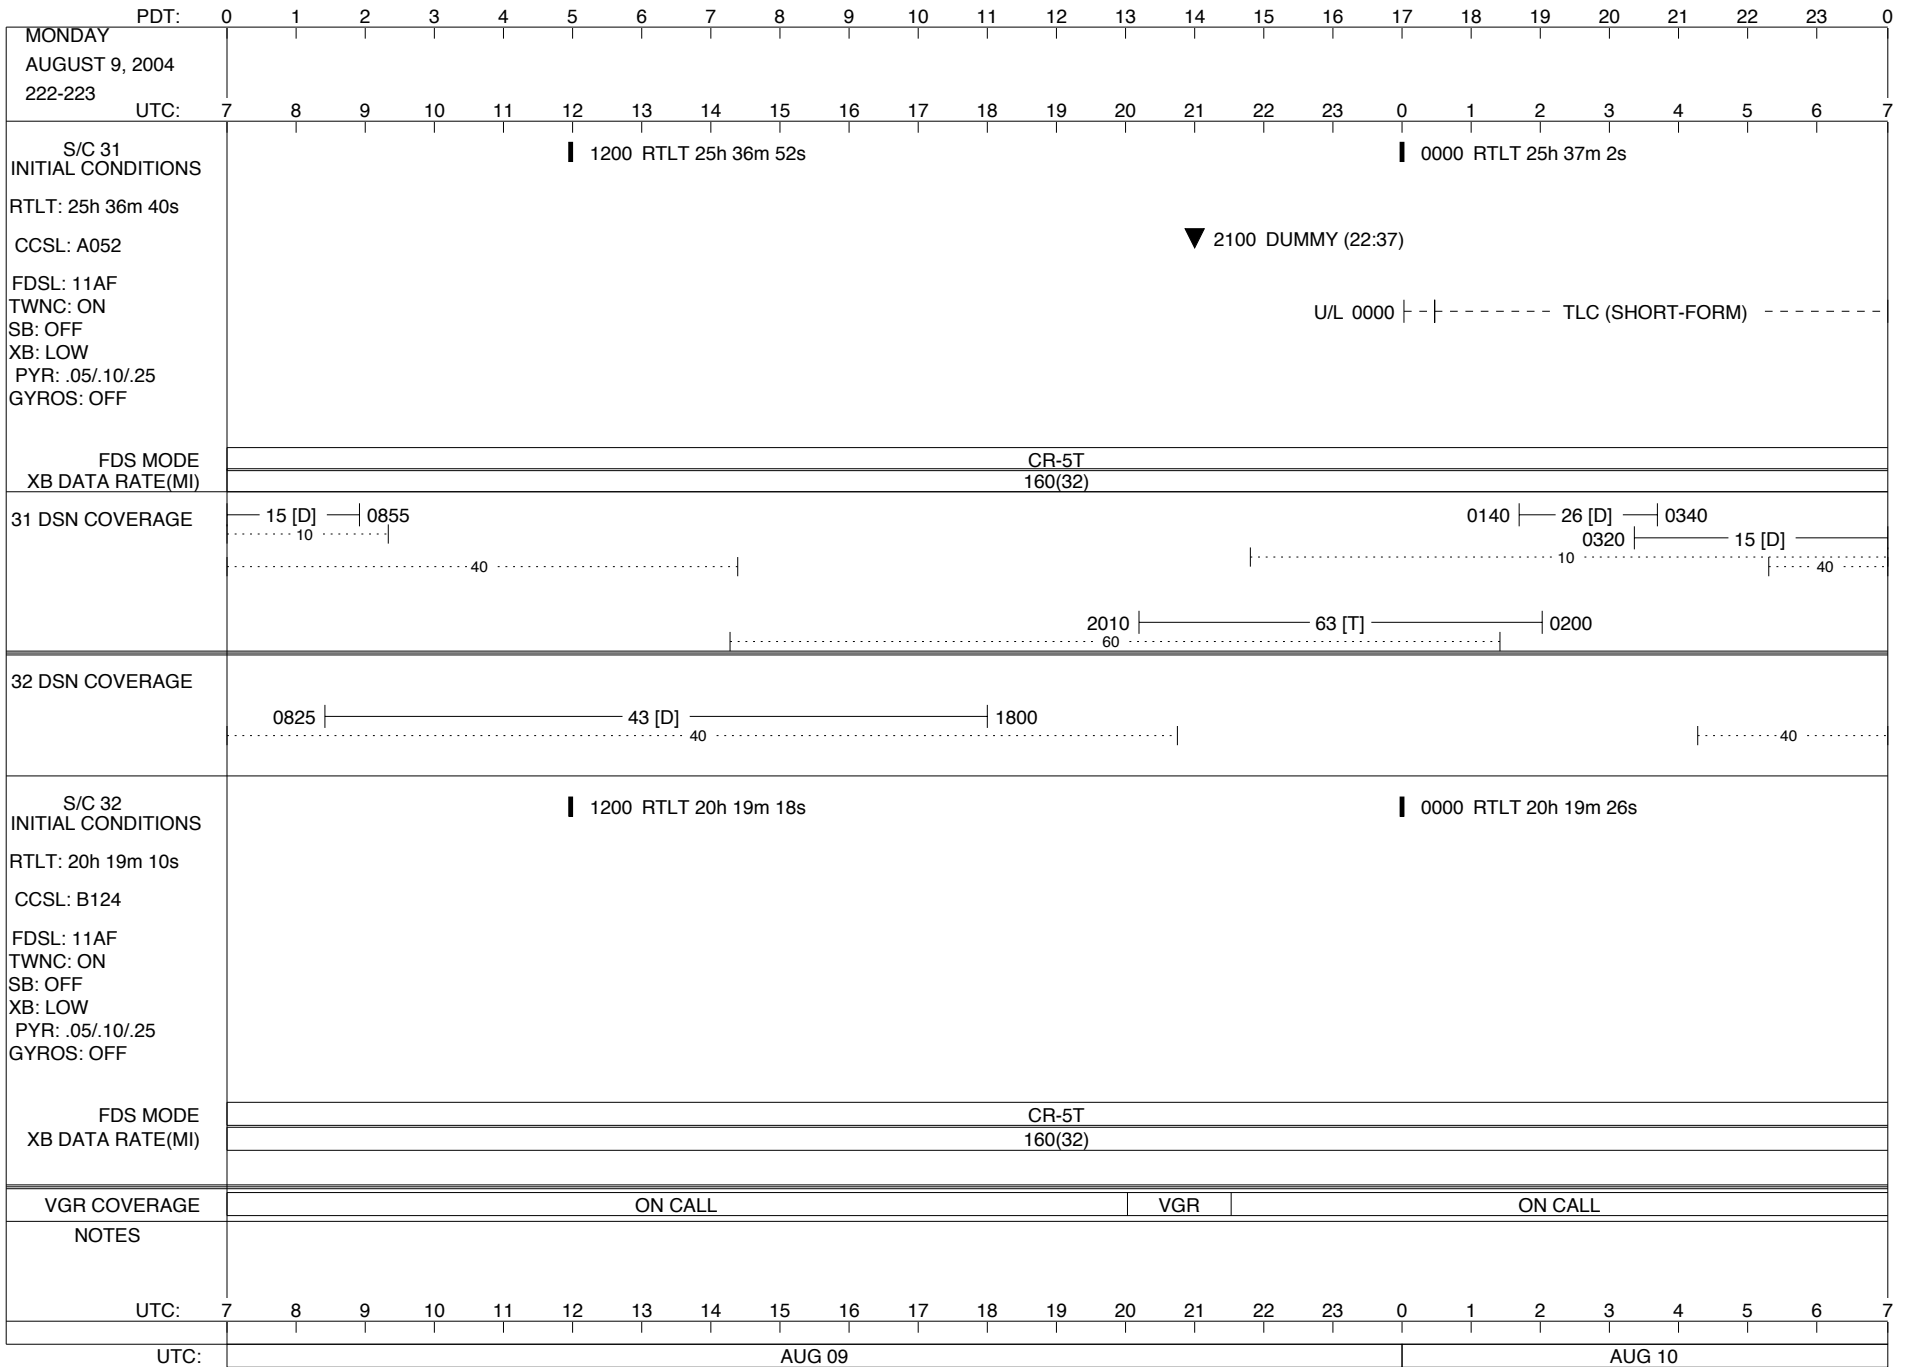

ISSUE DATE: 08/04/04 17:01

PDT:	0	1	2	3	4	5	6	7	8	9	10	11	12	13	14	15	16	17	18	19	20	21	22	23	0
TUESDAY AUGUST 3, 2004 216-217																									
UTC:	7	8	9	10	11	12	13	14	15	16	17	18	19	20	21	22	23	0	1	2	3	4	5	6	7
S/C 31 INITIAL CONDITIONS RTLT: 25h 34m 28s CCSL: A052 FDSL: 11AF TWNC: ON SB: OFF XB: LOW PYR: .05/.10/.25 GYROS: AB ON	1200 RTLT 25h 34m 38s 1241   1242 PWS/RH ↓ 1242 GS-4B 1242												0000 RTLT 25h 34m 50s * ↓ (CANCELLED) * * 0035   - -   0120 CCSTIM F/C ↓ 0312 GYRO INIT + D/L -   0402												
FDS MODE	CR-5T												CR-5T												
XB DATA RATE(MI)	160(32)												160(32)												
31 DSN COVERAGE	25 [D]   0825 .....10 ..... .....40 .....												0055   ..... 26 [D] ..... .....15 [D] 0655   .....40 ..... 1730   ..... 55 [D] ..... 2110   ..... 65 [D] ..... 0115   ..... 40 ..... .....60 ..... 2130												
32 DSN COVERAGE	1030   ..... 43 [D] ..... 2100 .....40 .....												.....40 .....												
S/C 32 INITIAL CONDITIONS RTLT: 20h 17m 38s CCSL: B124 FDSL: 11AF TWNC: ON SB: OFF XB: LOW PYR: .05/.10/.25 GYROS: OFF	1200 RTLT 20h 17m 46s 1126   1126 PWS/RH ↓ 1126 GS-4B 1126												0000 RTLT 20h 17m 54s												
FDS MODE	CR-5T												CR-5T												
XB DATA RATE(MI)	160(32)												160(32)												
VGR COVERAGE	ON CALL												VGR						ON CALL						
NOTES	[1] S/C 31=GS-4B @ 1242 XB=2.8K(41) NOT RECOVERABLE [2] S/C 32=GS-4B @ 1126 XB=2.8K(41) NOT RECOVERABLE																								
UTC:	7	8	9	10	11	12	13	14	15	16	17	18	19	20	21	22	23	0	1	2	3	4	5	6	7
UTC:	AUG 03												AUG 04												

ISSUE DATE: 08/04/04 17:01

ISSUE DATE: 08/04/04 17:01

ISSUE DATE: 08/04/04 17:01

ISSUE DATE: 08/04/04 17:01

ISSUE DATE: 08/04/04 17:01

ISSUE DATE: 08/04/04 17:01

↓ 1219 GS-4B 1220

▼ 1752 DUMMY (5 MIN BRACKETED 14:12)