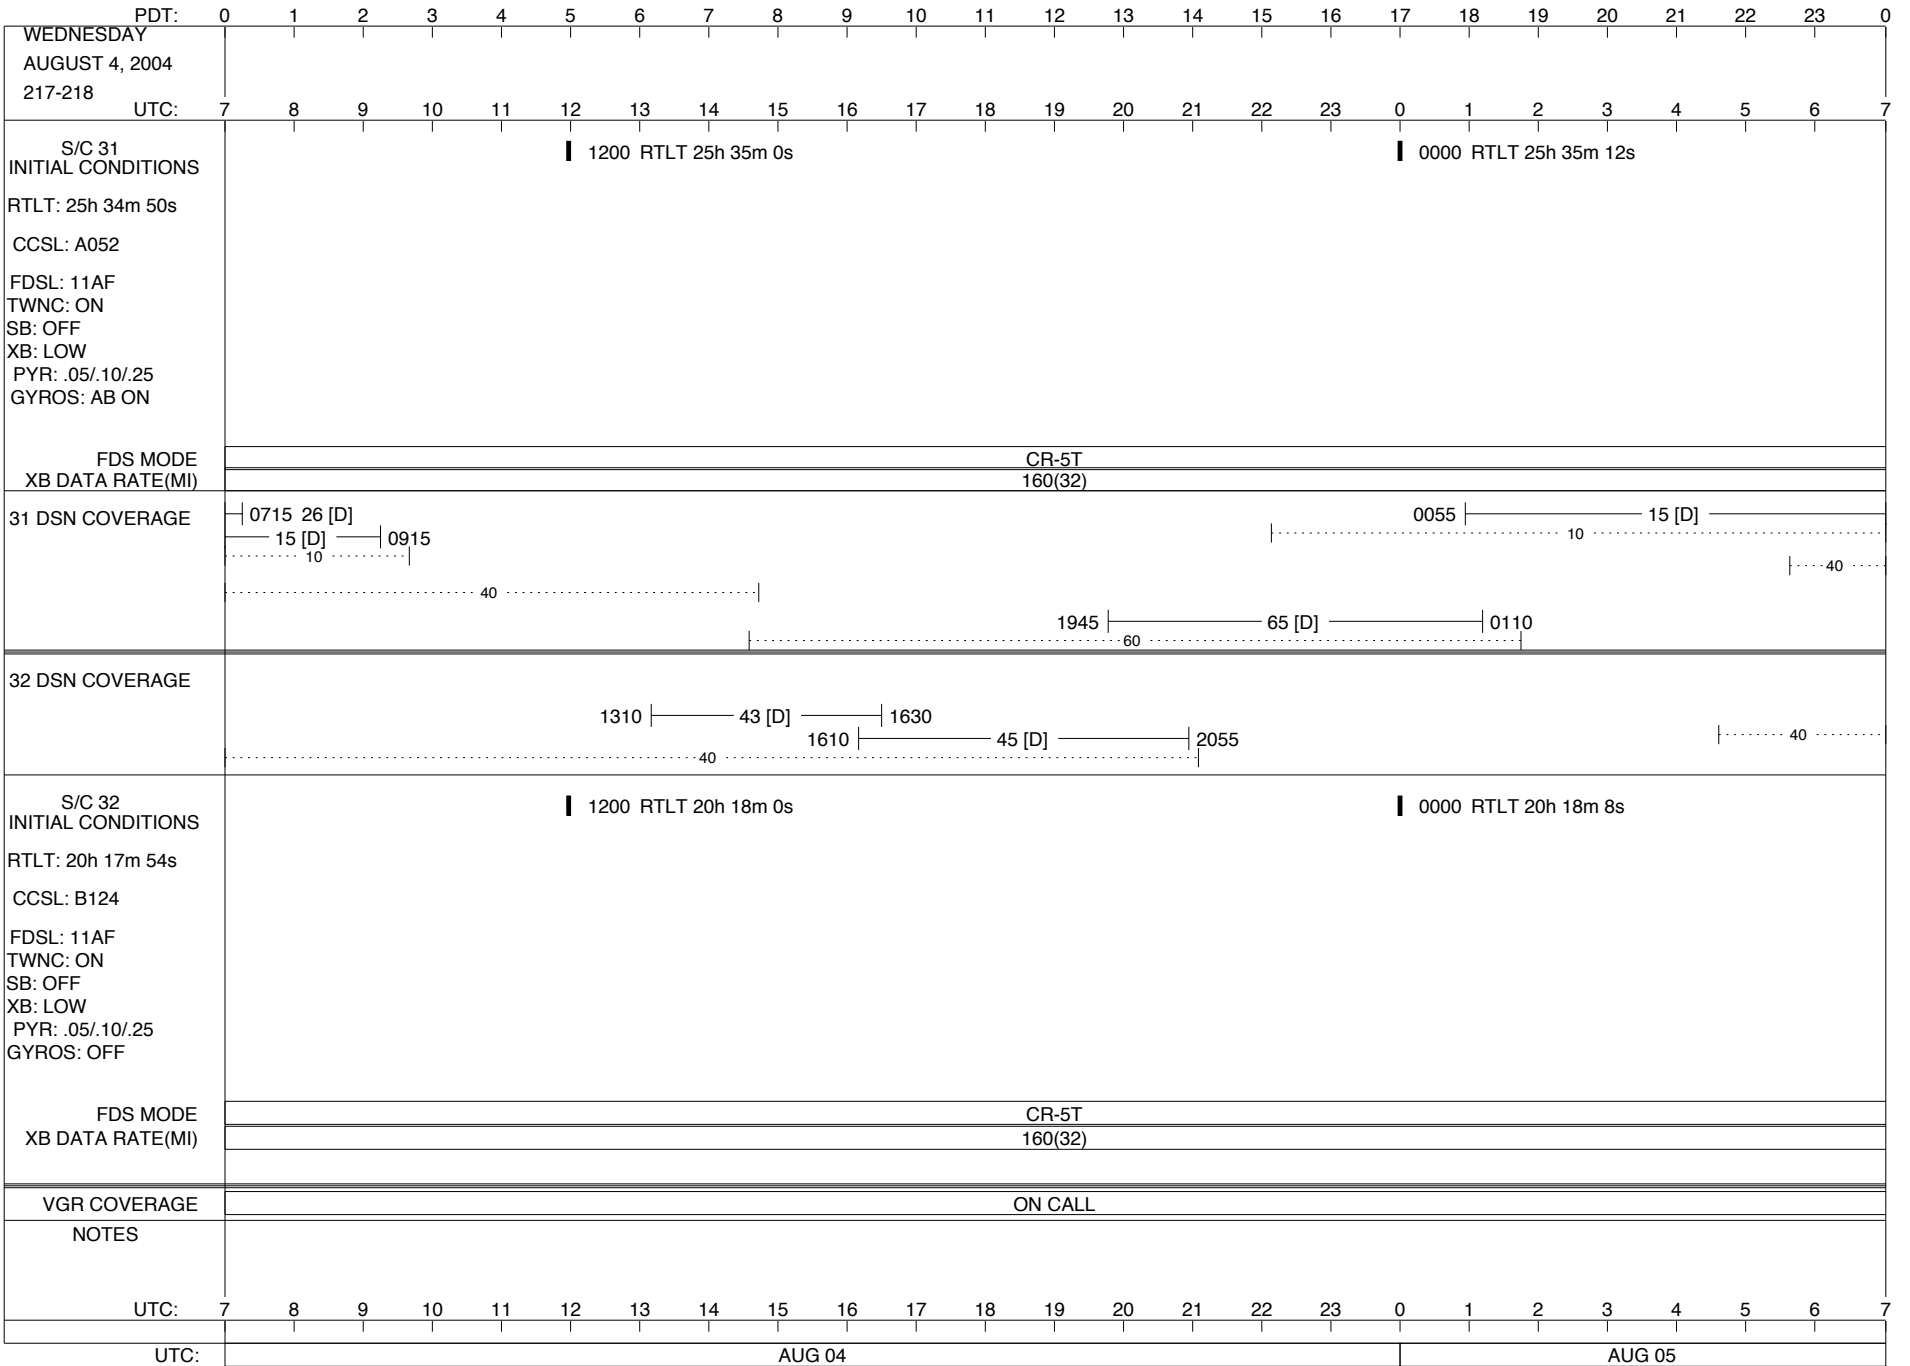

ISSUE DATE: 08/04/04 17:01