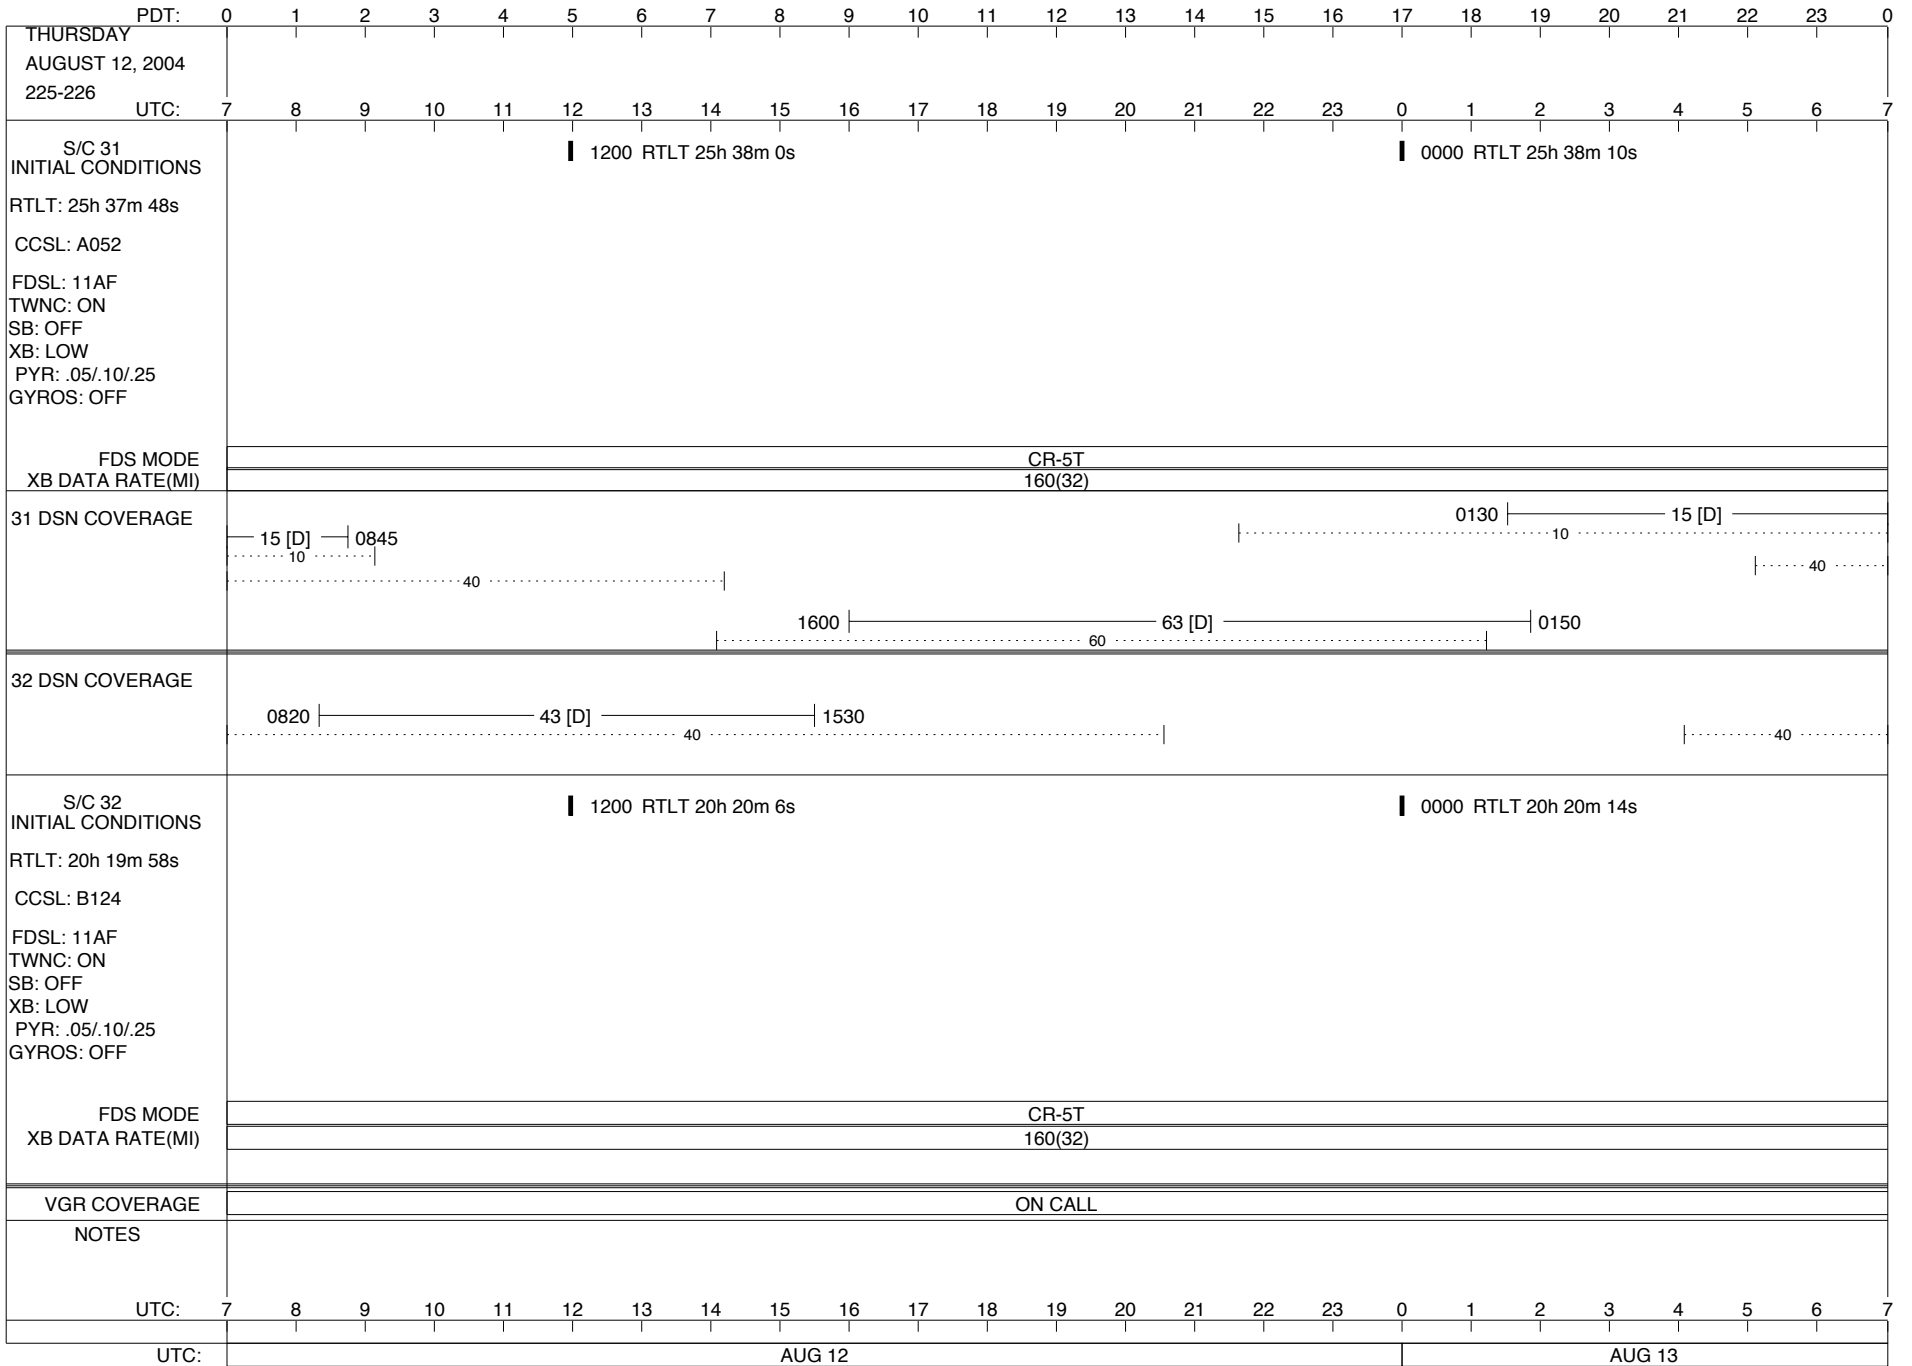

ISSUE DATE: 08/04/04 17:01