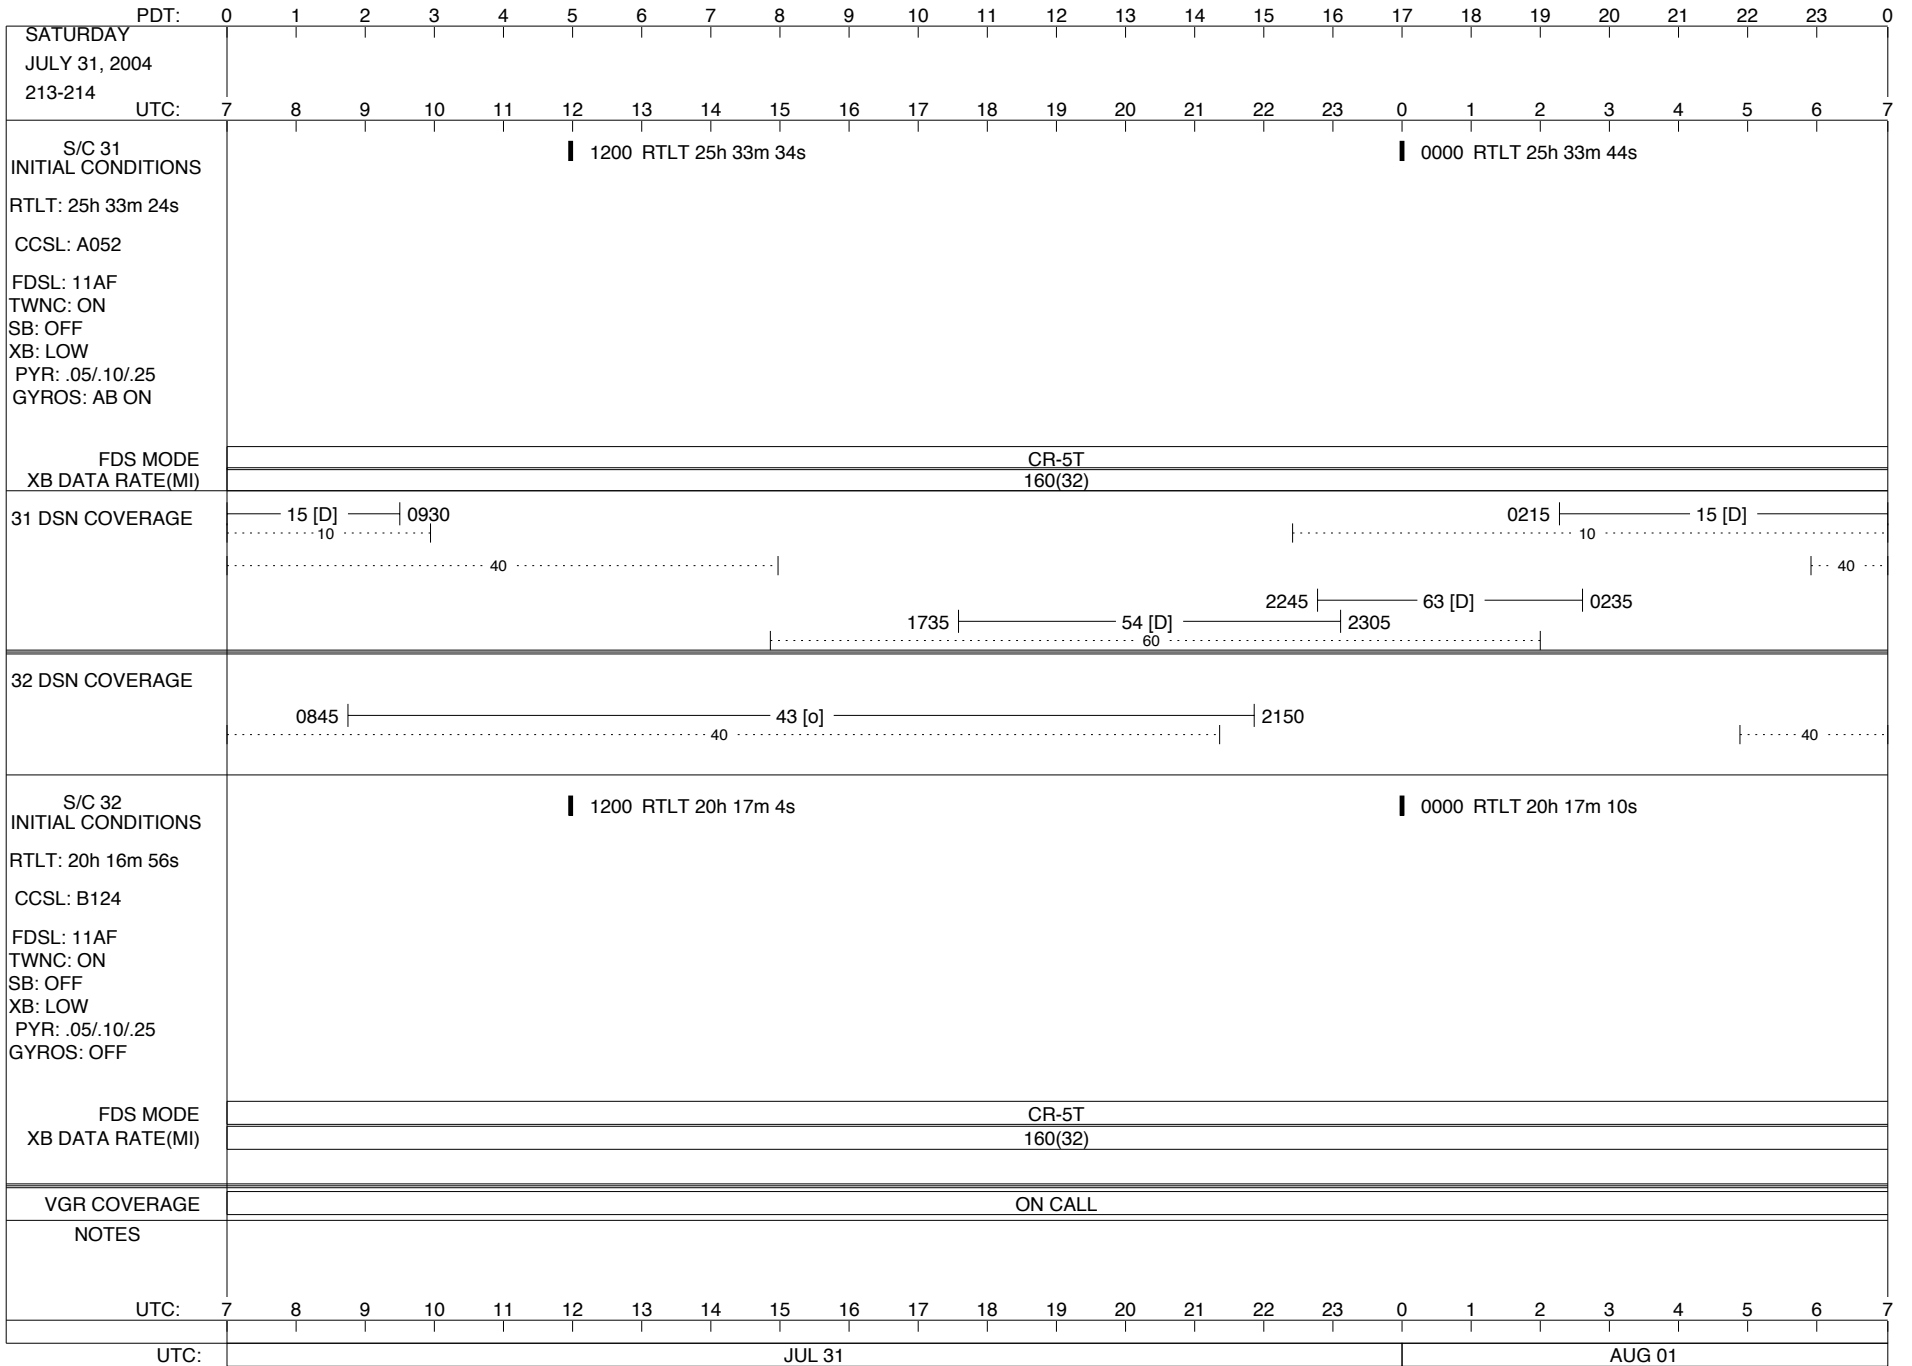

ISSUE DATE: 08/04/04 17:01