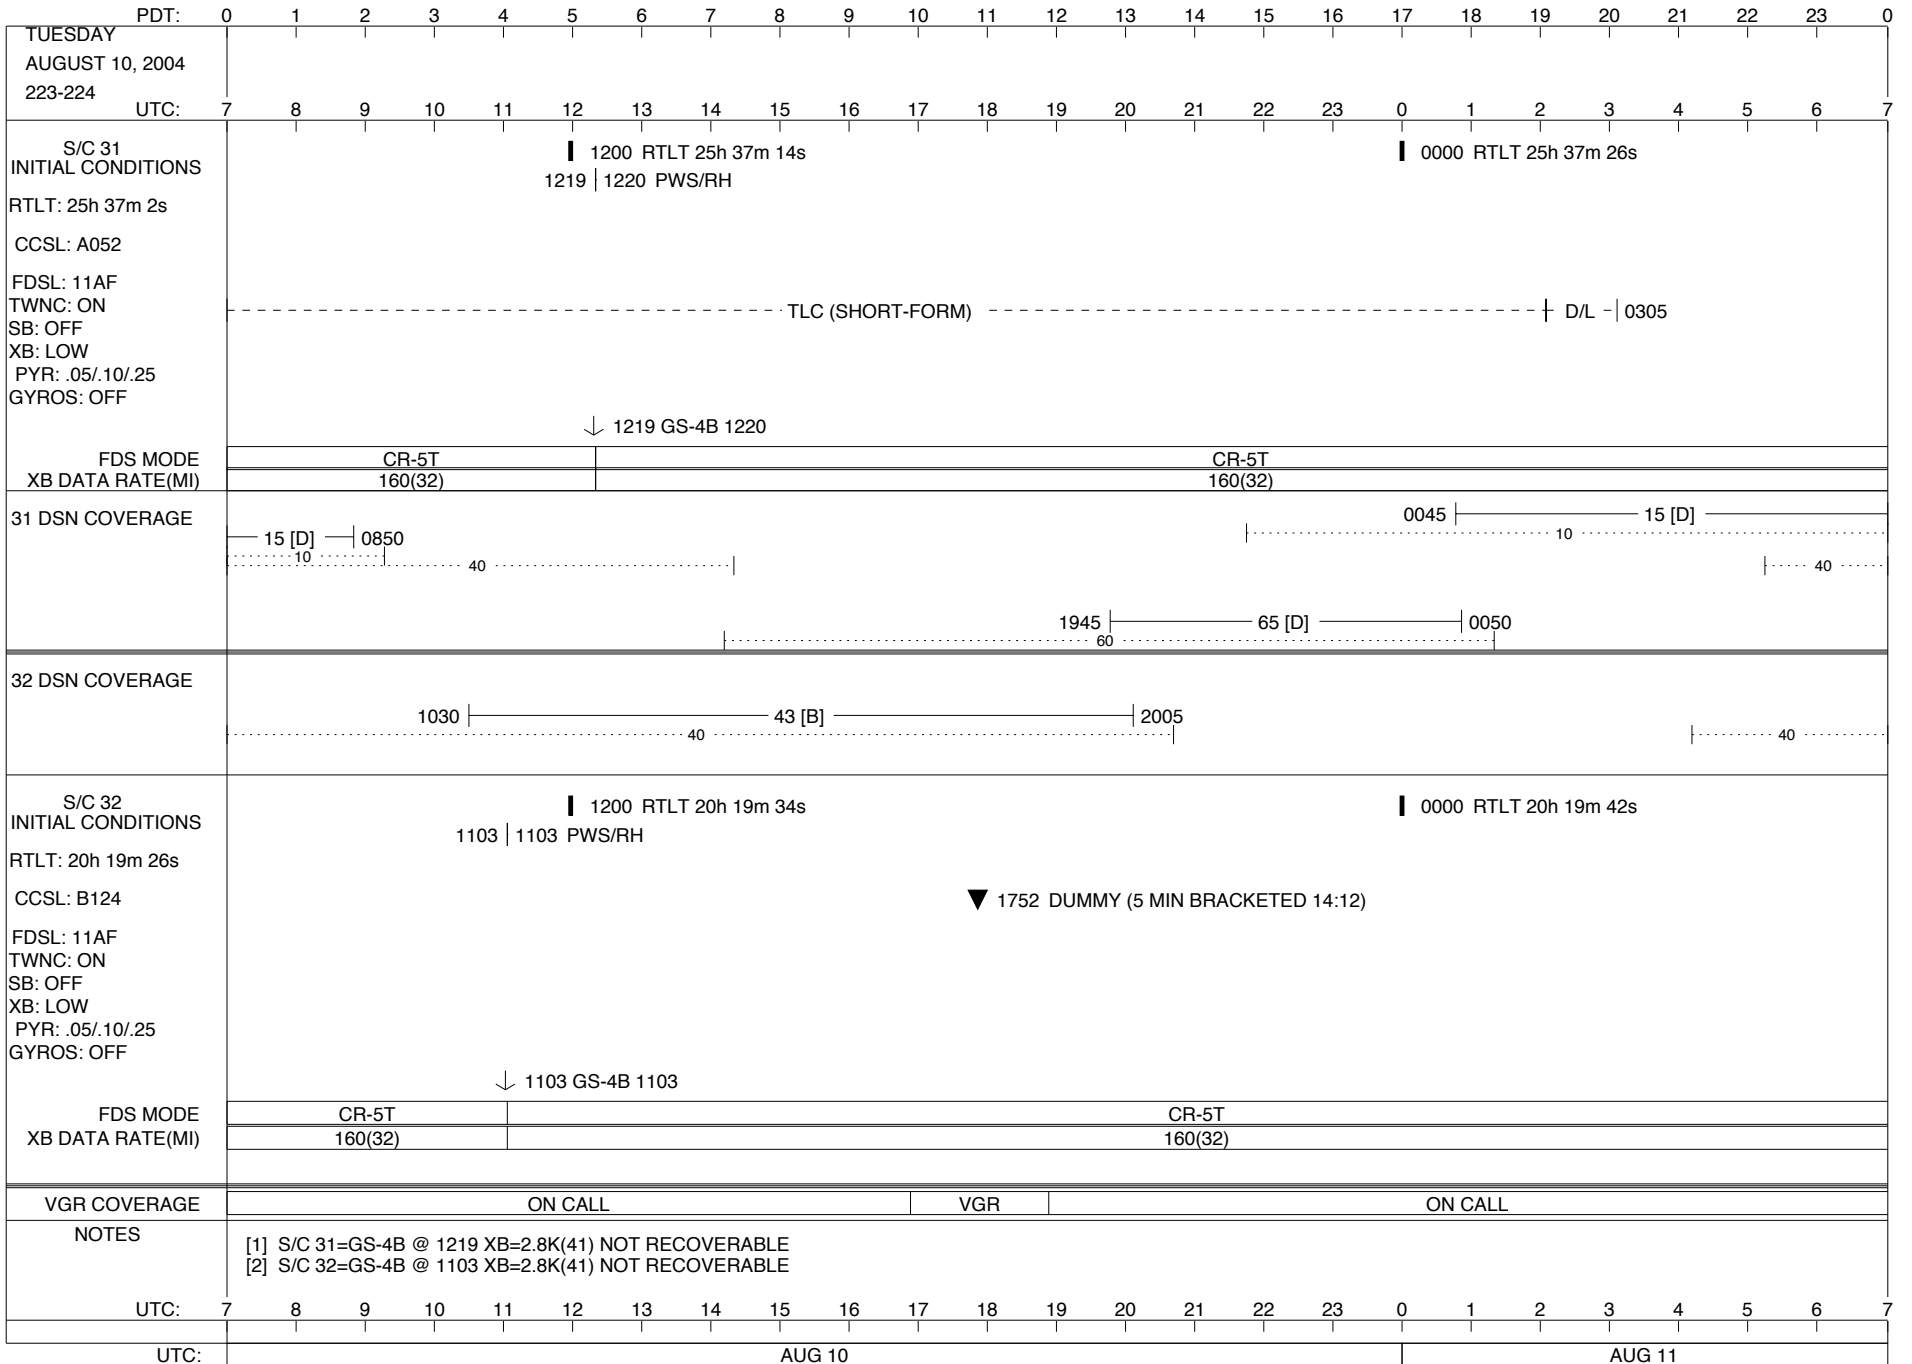

ISSUE DATE: 08/04/04 17:01

↓ 1219 GS-4B 1220

▼ 1752 DUMMY (5 MIN BRACKETED 14:12)

↓ 1103 GS-4B 1103