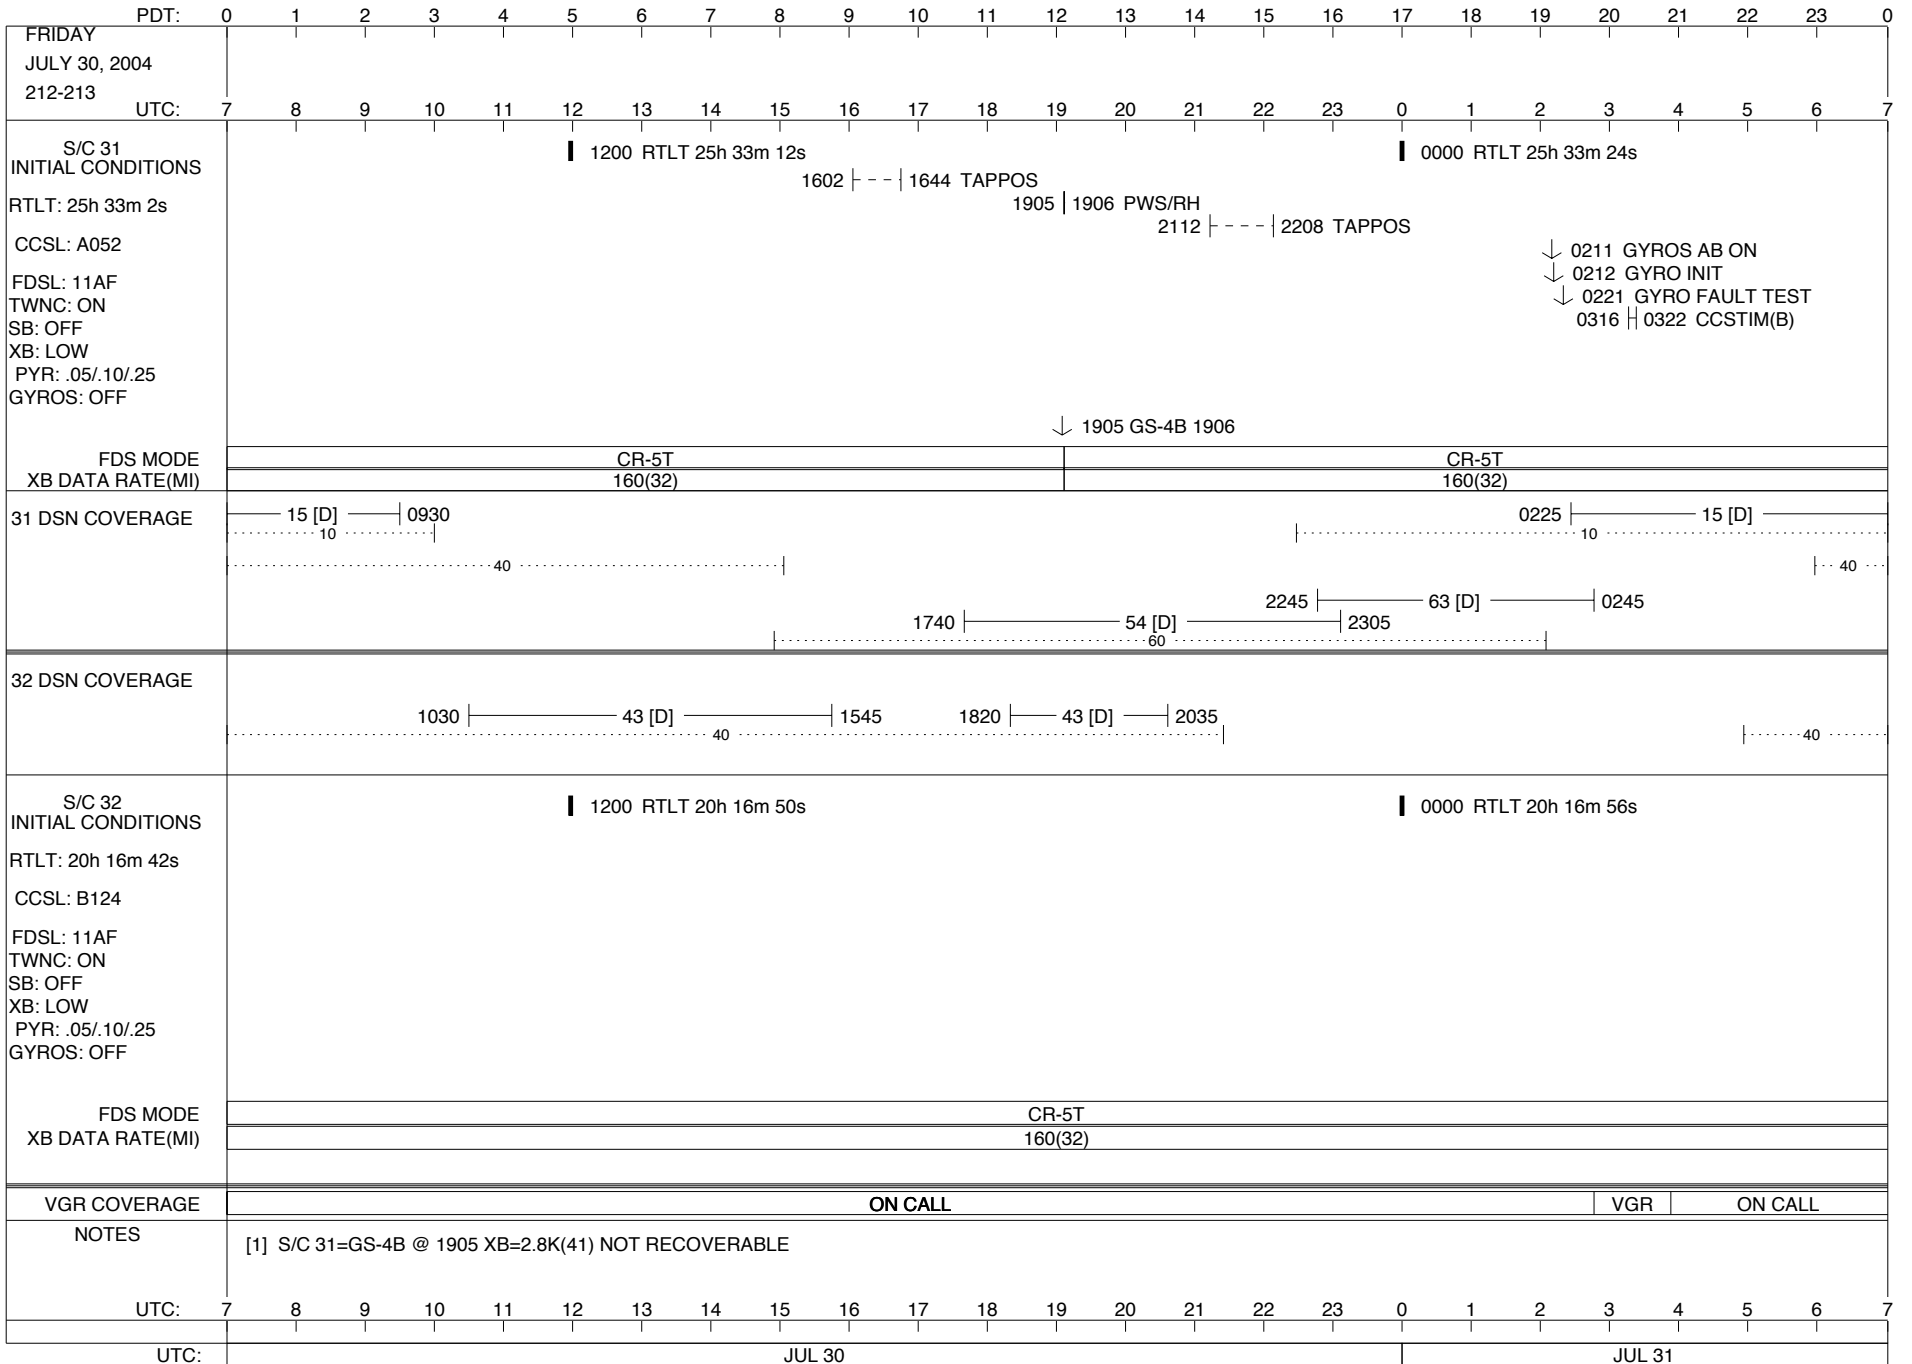

ISSUE DATE: 08/04/04 17:01