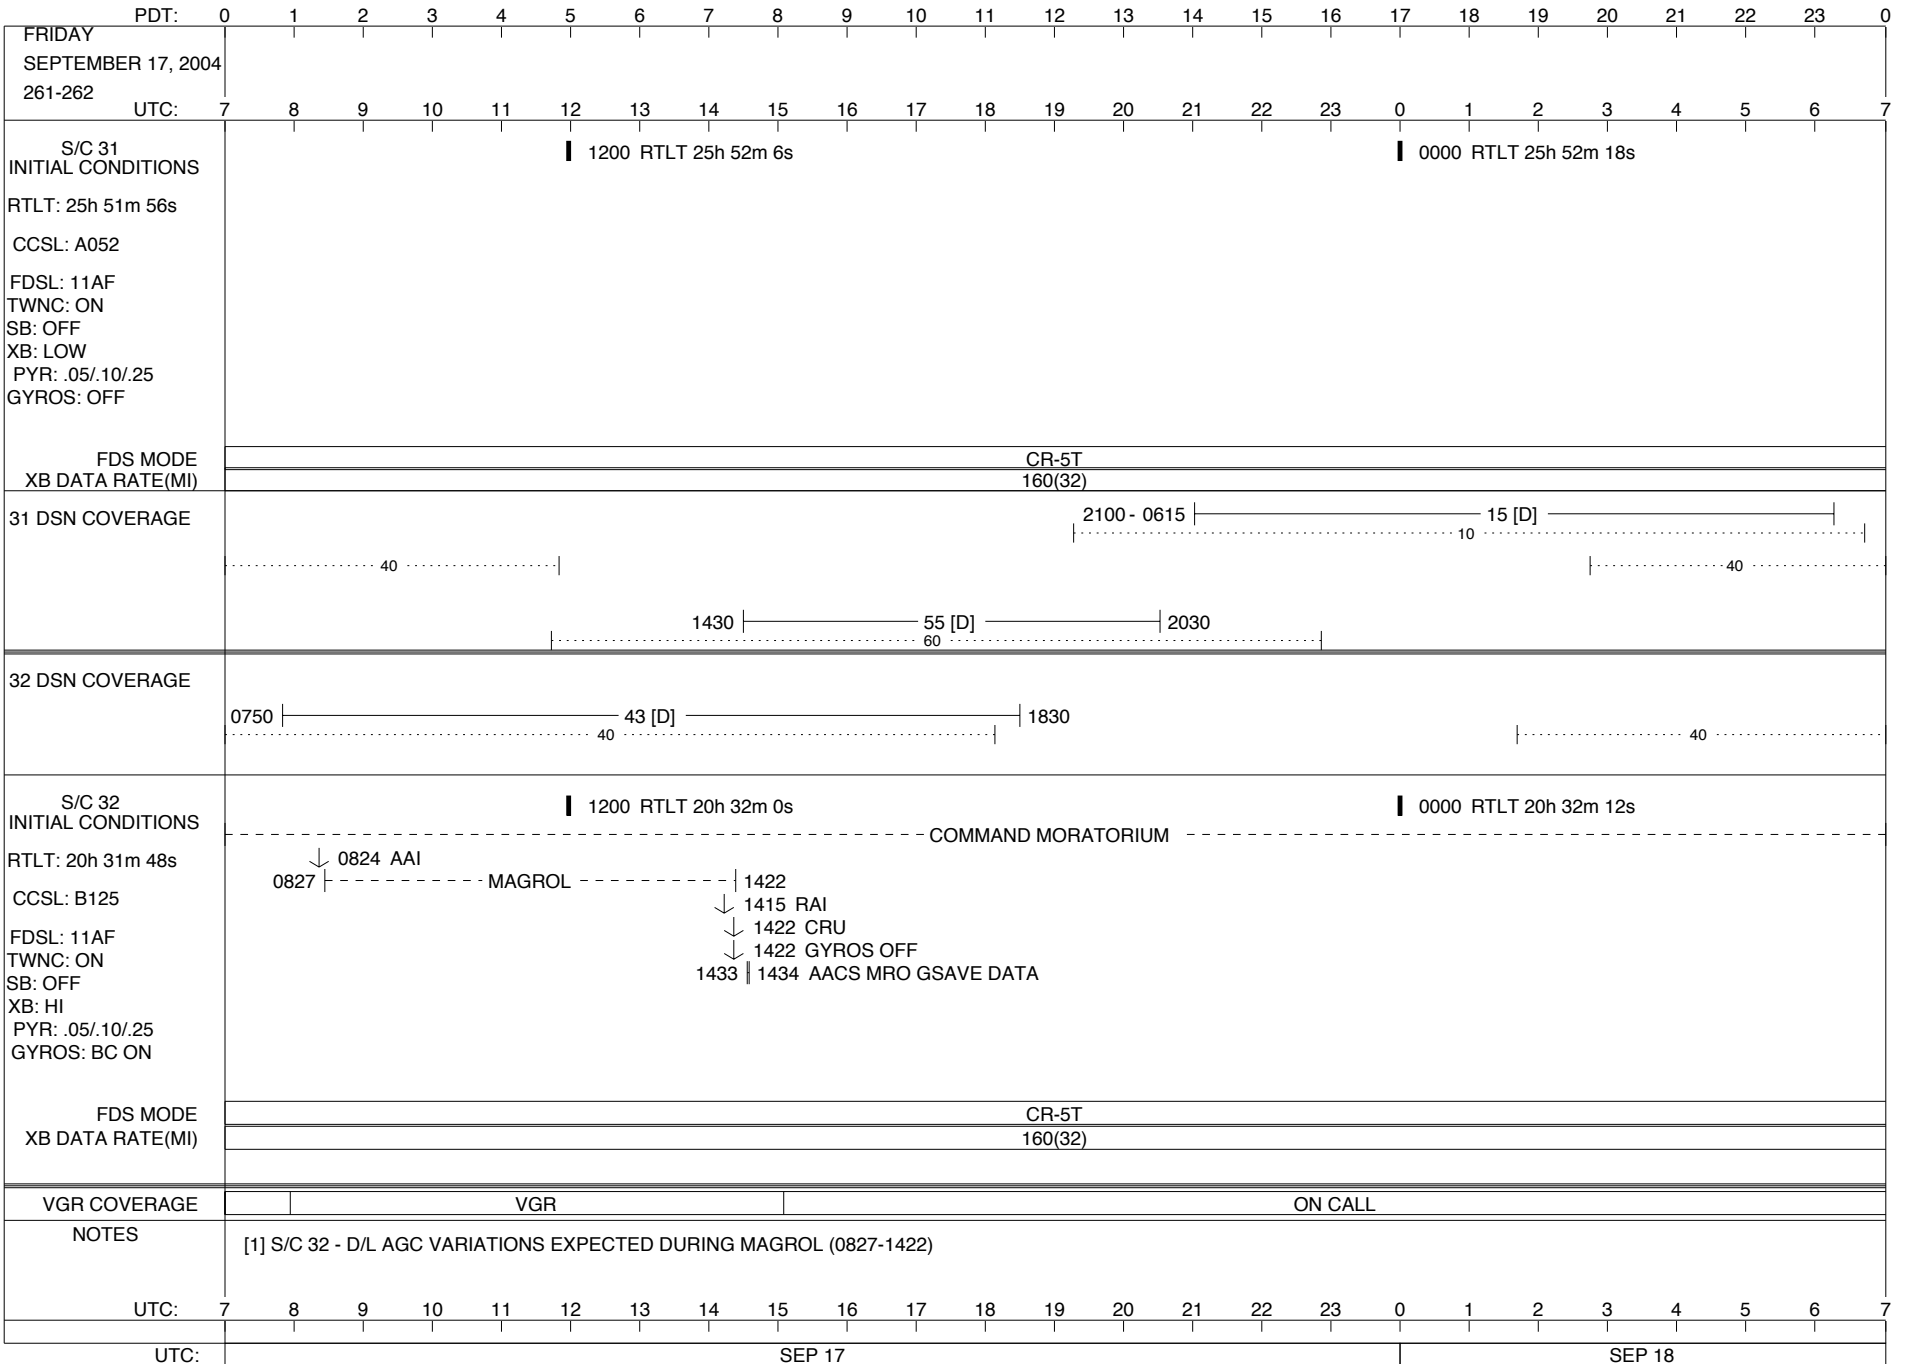

ISSUE DATE: 09/15/04 16:28