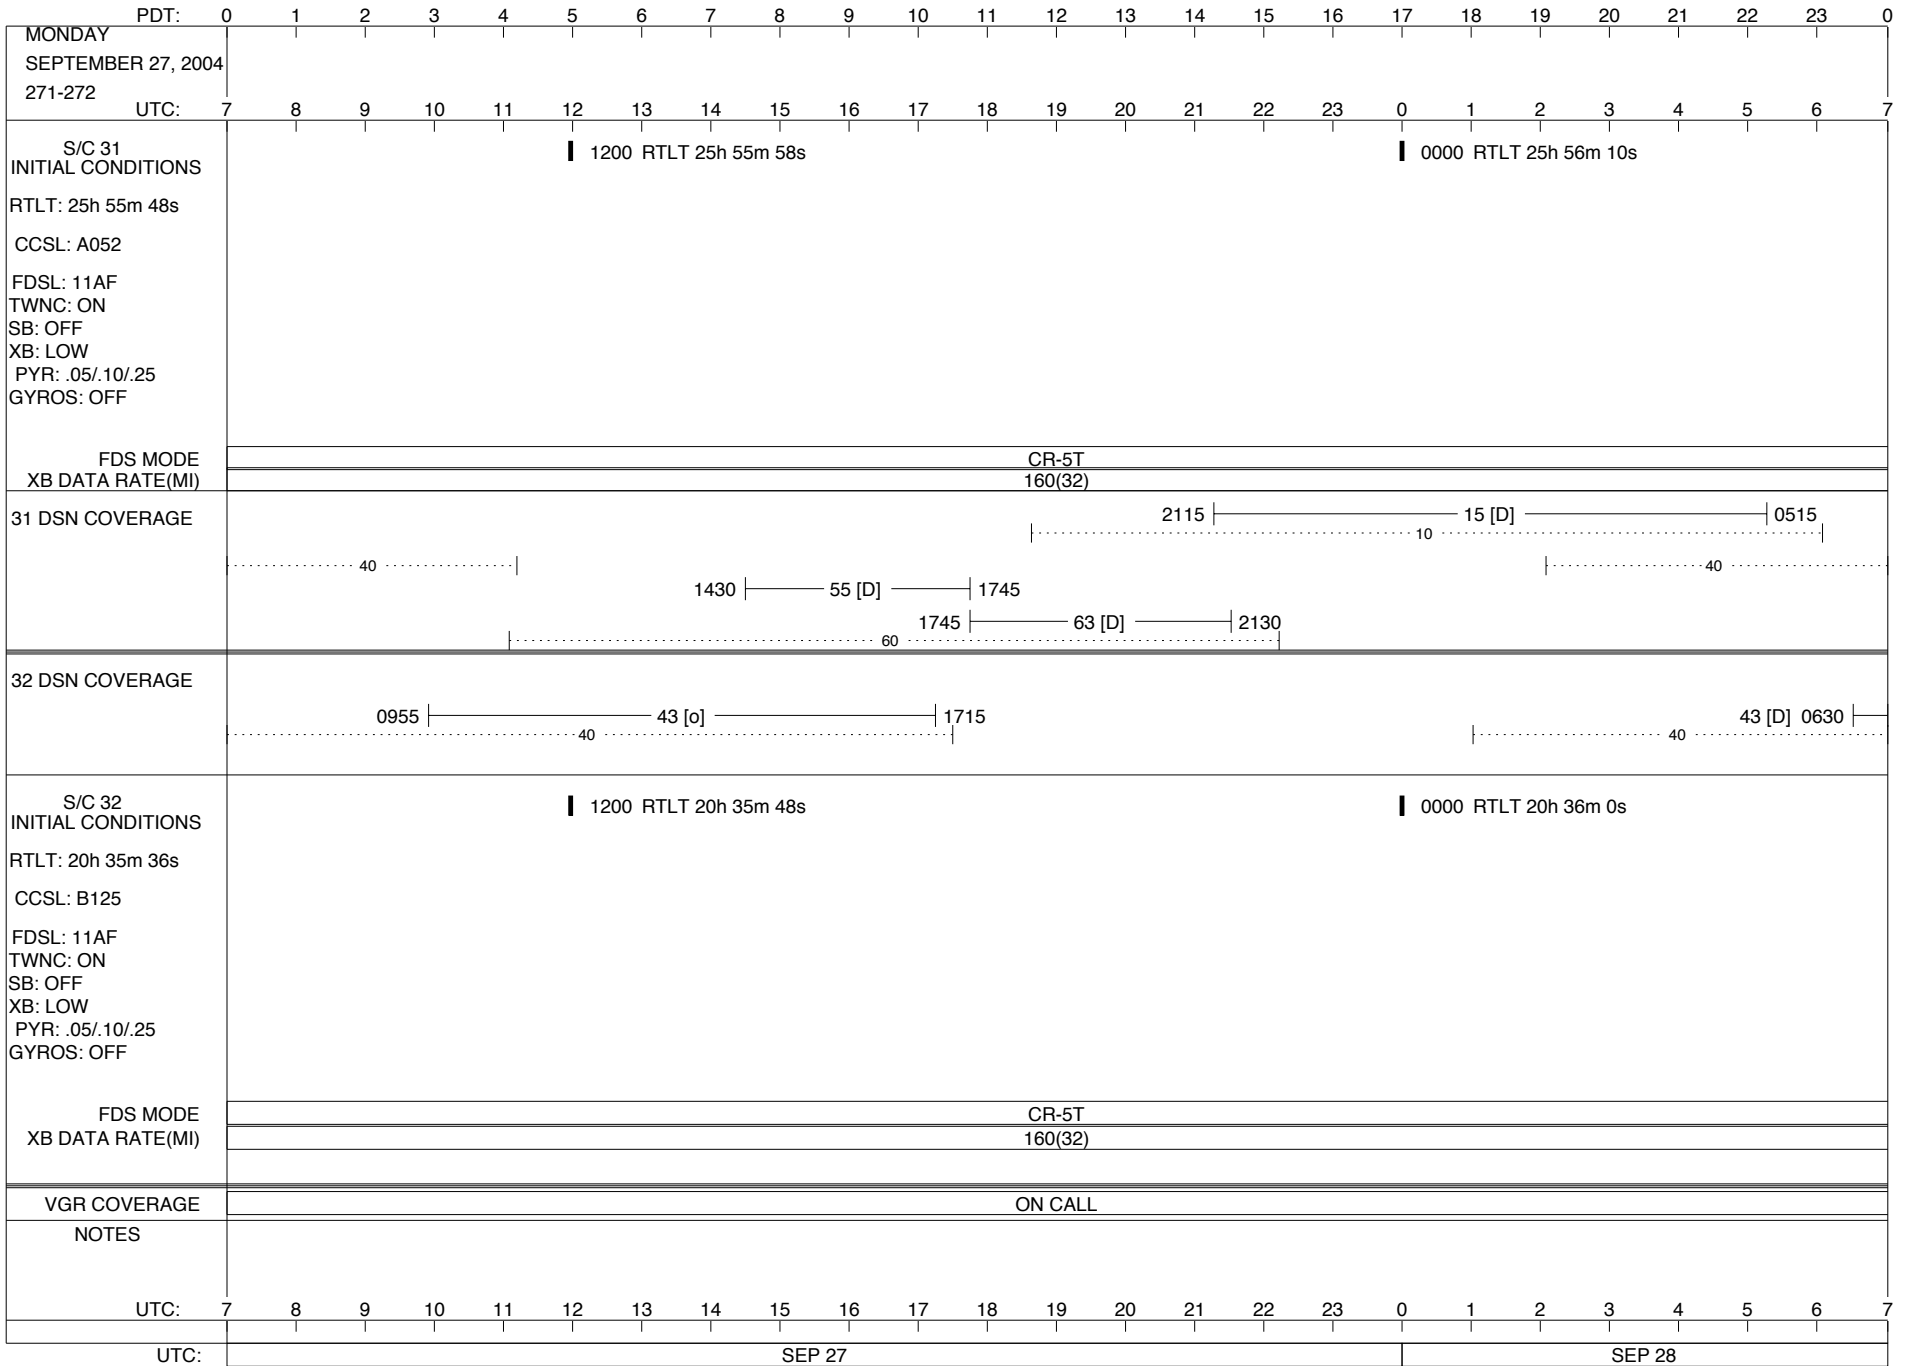

ISSUE DATE: 09/15/04 16:28

ISSUE DATE: 09/15/04 16:28

ISSUE DATE: 09/15/04 16:28

UTC: 7 8 9 10 11 12 13 14 15 16 17 18 19 20 21 22 23 0 1 2 3 4 5 6 7

UTC: SEP 26 | SEP 27

ISSUE DATE: 09/15/04 16:28

ISSUE DATE: 09/15/04 16:28

TUESDAY SEPTEMBER 28, 2004 272-273		PDT: 0 1 2 3 4 5 6 7 8 9 10 11 12 13 14 15 16 17 18 19 20 21 22 23 0																							
		UTC: 7 8 9 10 11 12 13 14 15 16 17 18 19 20 21 22 23 0 1 2 3 4 5 6 7																							
S/C 31 INITIAL CONDITIONS RTLT: 25h 56m 10s CCSL: A052 FDSL: 11AF TWNC: ON SB: OFF XB: LOW PYR: .05/10/25 GYROS: OFF	1200 RTLT 25h 56m 22s												0000 RTLT 25h 56m 32s												
	PWS/RH 0604    0605																								
	▼ 1900 DUMMY (20:57)												U/L 2000   -   - - - - - TLC (SHORT-FORM) - - - - -												
FDS MODE XB DATA RATE(MI)		CR-5T 160(32)																					CR-5T 160(32)		
31 DSN COVERAGE																									
32 DSN COVERAGE																									
S/C 32 INITIAL CONDITIONS RTLT: 20h 36m 0s CCSL: B125 FDSL: 11AF TWNC: ON SB: OFF XB: LOW PYR: .05/10/25 GYROS: OFF	1200 RTLT 20h 36m 10s												0000 RTLT 20h 36m 22s												
	0447    0448 PWS/RH																								
	0447 GS-4B 0448 ↓																								
FDS MODE XB DATA RATE(MI)		CR-5T 160(32)																					CR-5T 160(32)		
VGR COVERAGE		ON CALL												VGR		ON CALL									
NOTES		[1] S/C 31=GS-4B @ 0604 XB=2.8K(41) NOT RECOVERABLE [2] S/C 32=GS-4B @ 0447 XB=2.8K(41) NOT RECOVERABLE																							
UTC: 7 8 9 10 11 12 13 14 15 16 17 18 19 20 21 22 23 0 1 2 3 4 5 6 7		SEP 28												SEP 29											