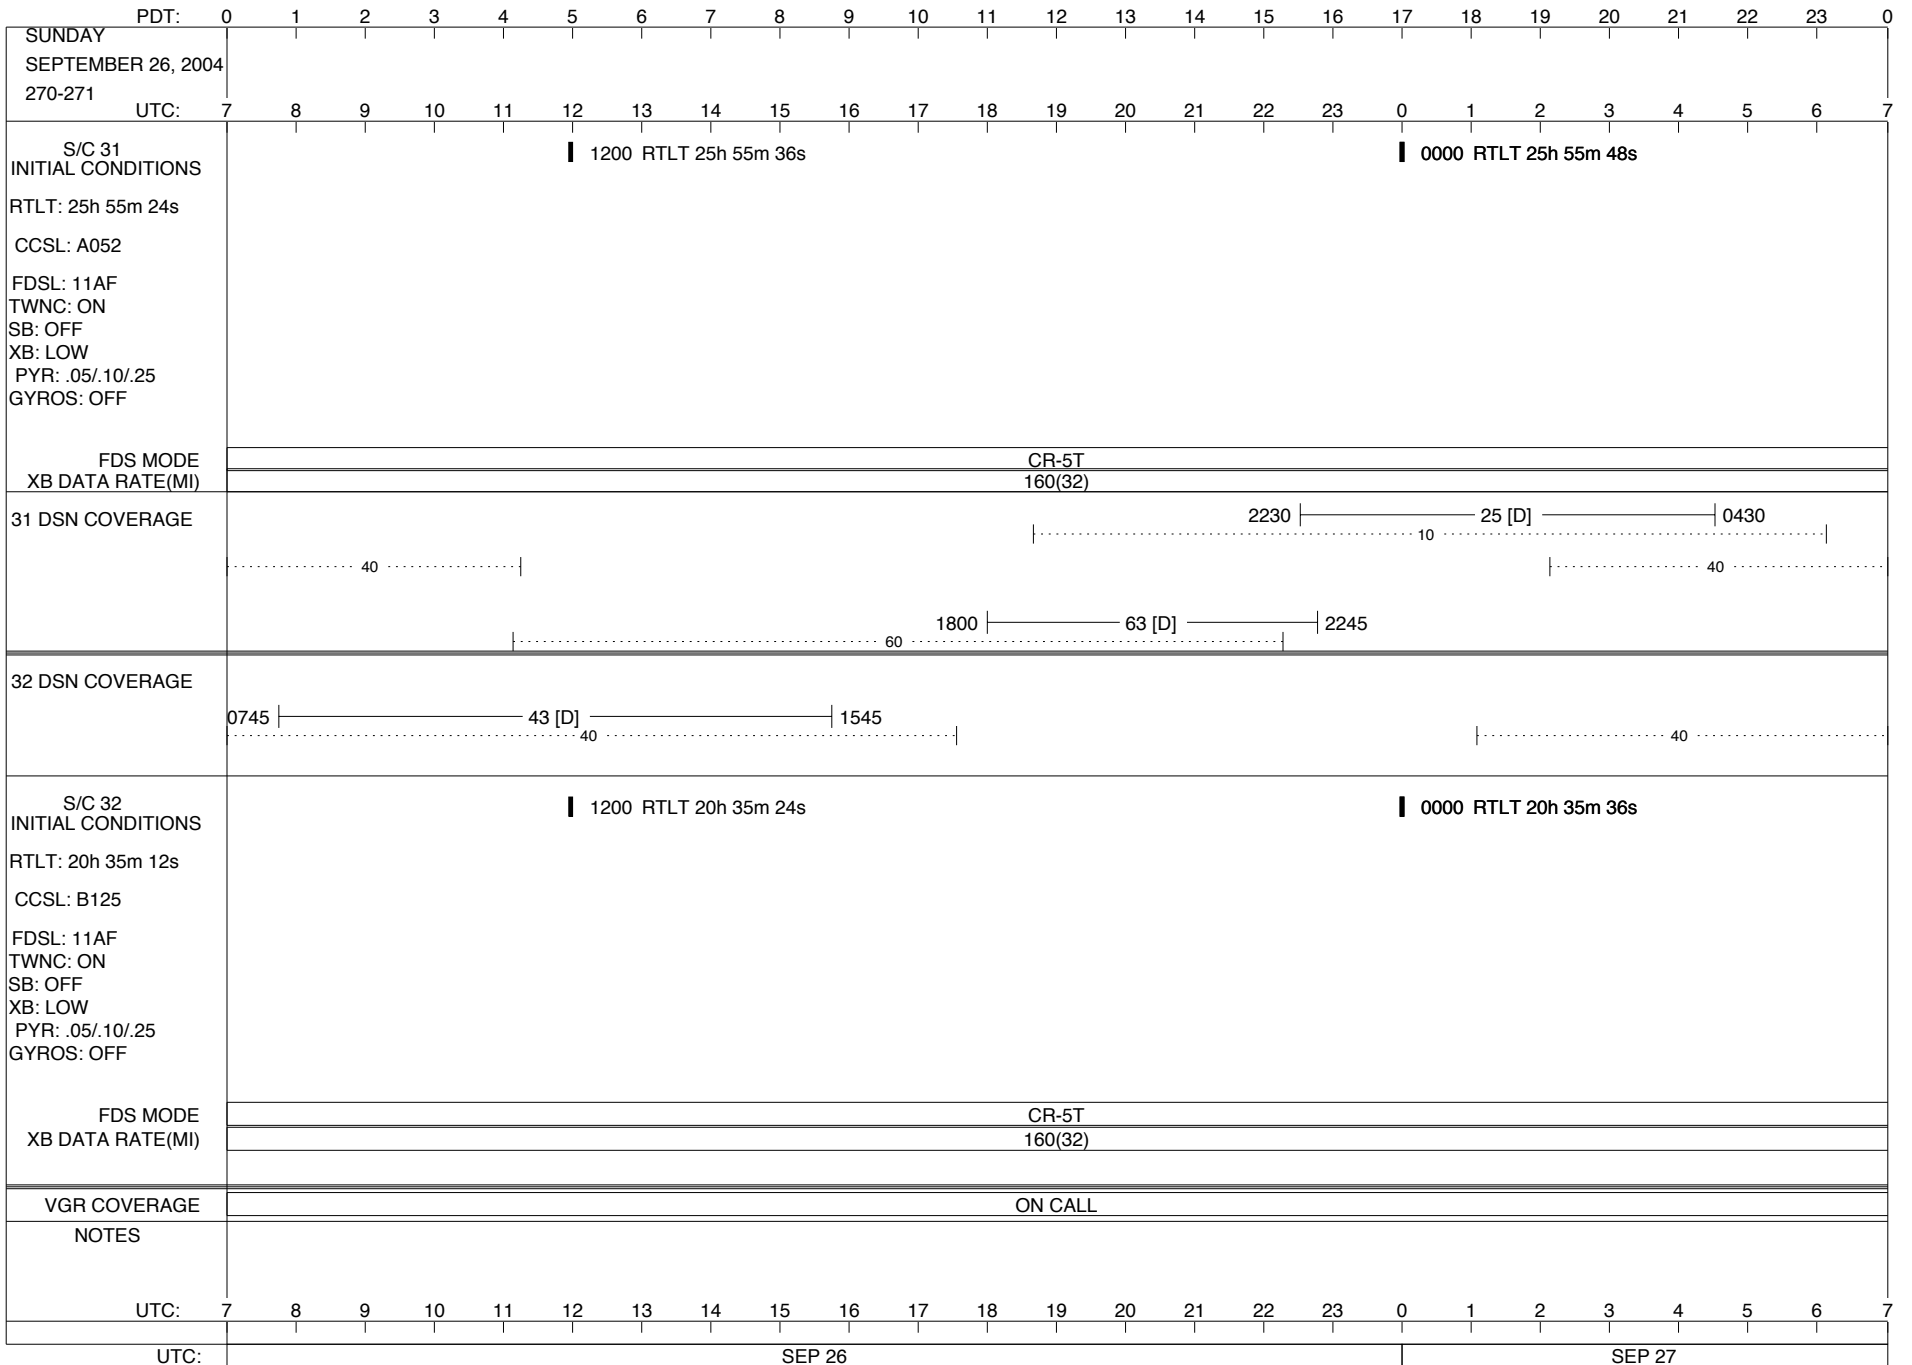

ISSUE DATE: 09/15/04 16:28

ISSUE DATE: 09/15/04 16:28

ISSUE DATE: 09/15/04 16:28

UTC: 7 8 9 10 11 12 13 14 15 16 17 18 19 20 21 22 23 0 1 2 3 4 5 6 7

UTC: SEP 26 | SEP 27

ISSUE DATE: 09/15/04 16:28

ISSUE DATE: 09/15/04 16:28

TUESDAY SEPTEMBER 28, 2004 272-273		PDT: 0 1 2 3 4 5 6 7 8 9 10 11 12 13 14 15 16 17 18 19 20 21 22 23 0																							
		UTC: 7 8 9 10 11 12 13 14 15 16 17 18 19 20 21 22 23 0 1 2 3 4 5 6 7																							
S/C 31 INITIAL CONDITIONS RTLT: 25h 56m 10s CCSL: A052 FDSL: 11AF TWNC: ON SB: OFF XB: LOW PYR: .05/10/25 GYROS: OFF	1200 RTLT 25h 56m 22s												0000 RTLT 25h 56m 32s												
	PWS/RH 0604    0605																								
	▼ 1900 DUMMY (20:57)												U/L 2000   -   - - - - - TLC (SHORT-FORM) - - - - -												
FDS MODE XB DATA RATE(MI)		CR-5T 160(32)																					CR-5T 160(32)		
31 DSN COVERAGE																									
32 DSN COVERAGE																									
S/C 32 INITIAL CONDITIONS RTLT: 20h 36m 0s CCSL: B125 FDSL: 11AF TWNC: ON SB: OFF XB: LOW PYR: .05/10/25 GYROS: OFF	1200 RTLT 20h 36m 10s												0000 RTLT 20h 36m 22s												
	0447    0448 PWS/RH																								
	0447 GS-4B 0448 ↓																								
FDS MODE XB DATA RATE(MI)		CR-5T 160(32)																					CR-5T 160(32)		
VGR COVERAGE		ON CALL												VGR		ON CALL									
NOTES		[1] S/C 31=GS-4B @ 0604 XB=2.8K(41) NOT RECOVERABLE [2] S/C 32=GS-4B @ 0447 XB=2.8K(41) NOT RECOVERABLE																							
UTC: 7 8 9 10 11 12 13 14 15 16 17 18 19 20 21 22 23 0 1 2 3 4 5 6 7		SEP 28												SEP 29											