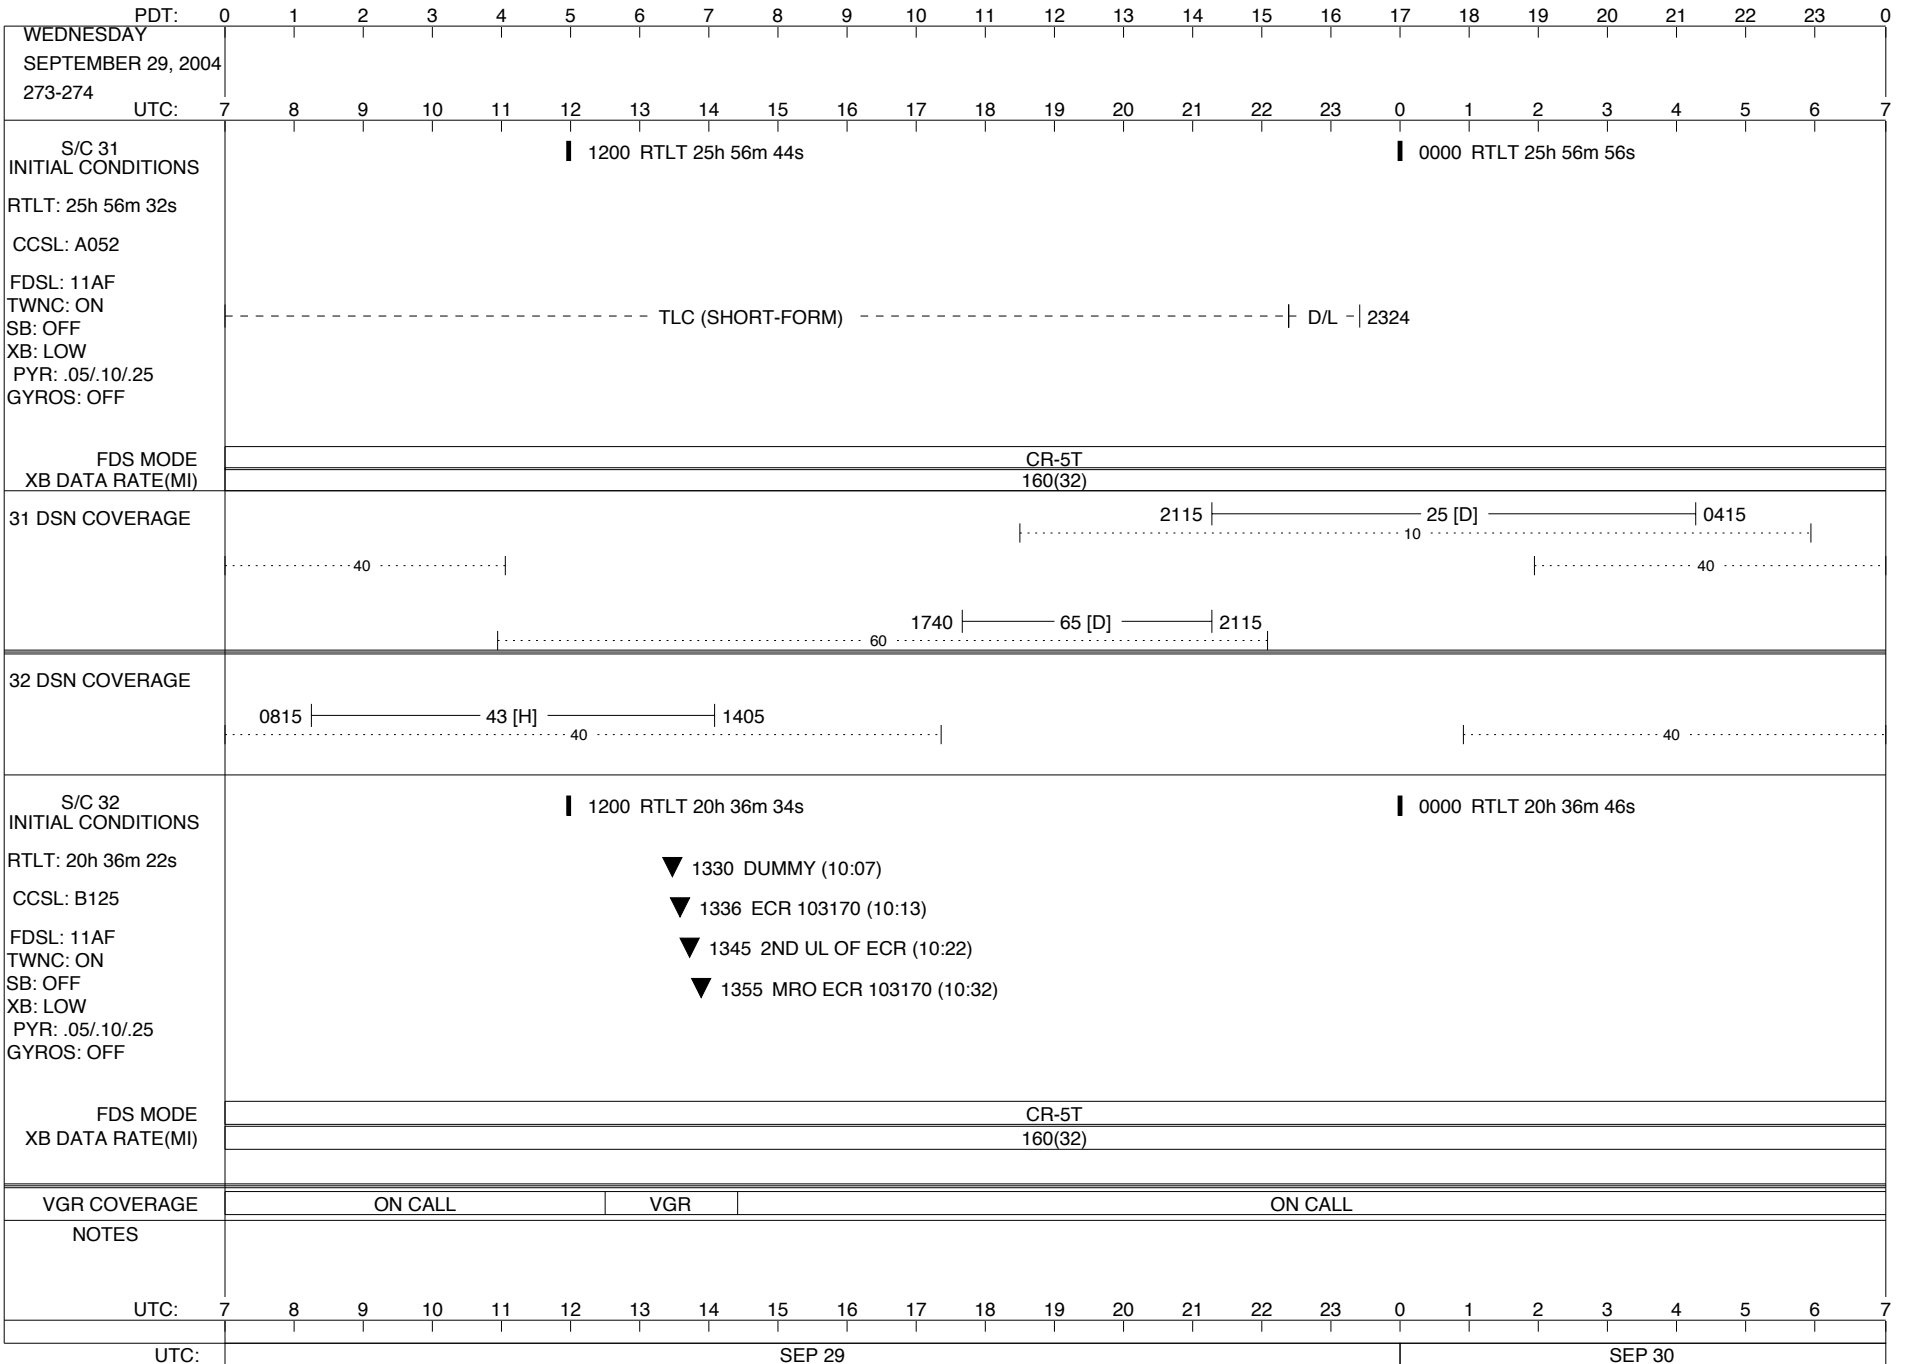

ISSUE DATE: 09/15/04 16:28