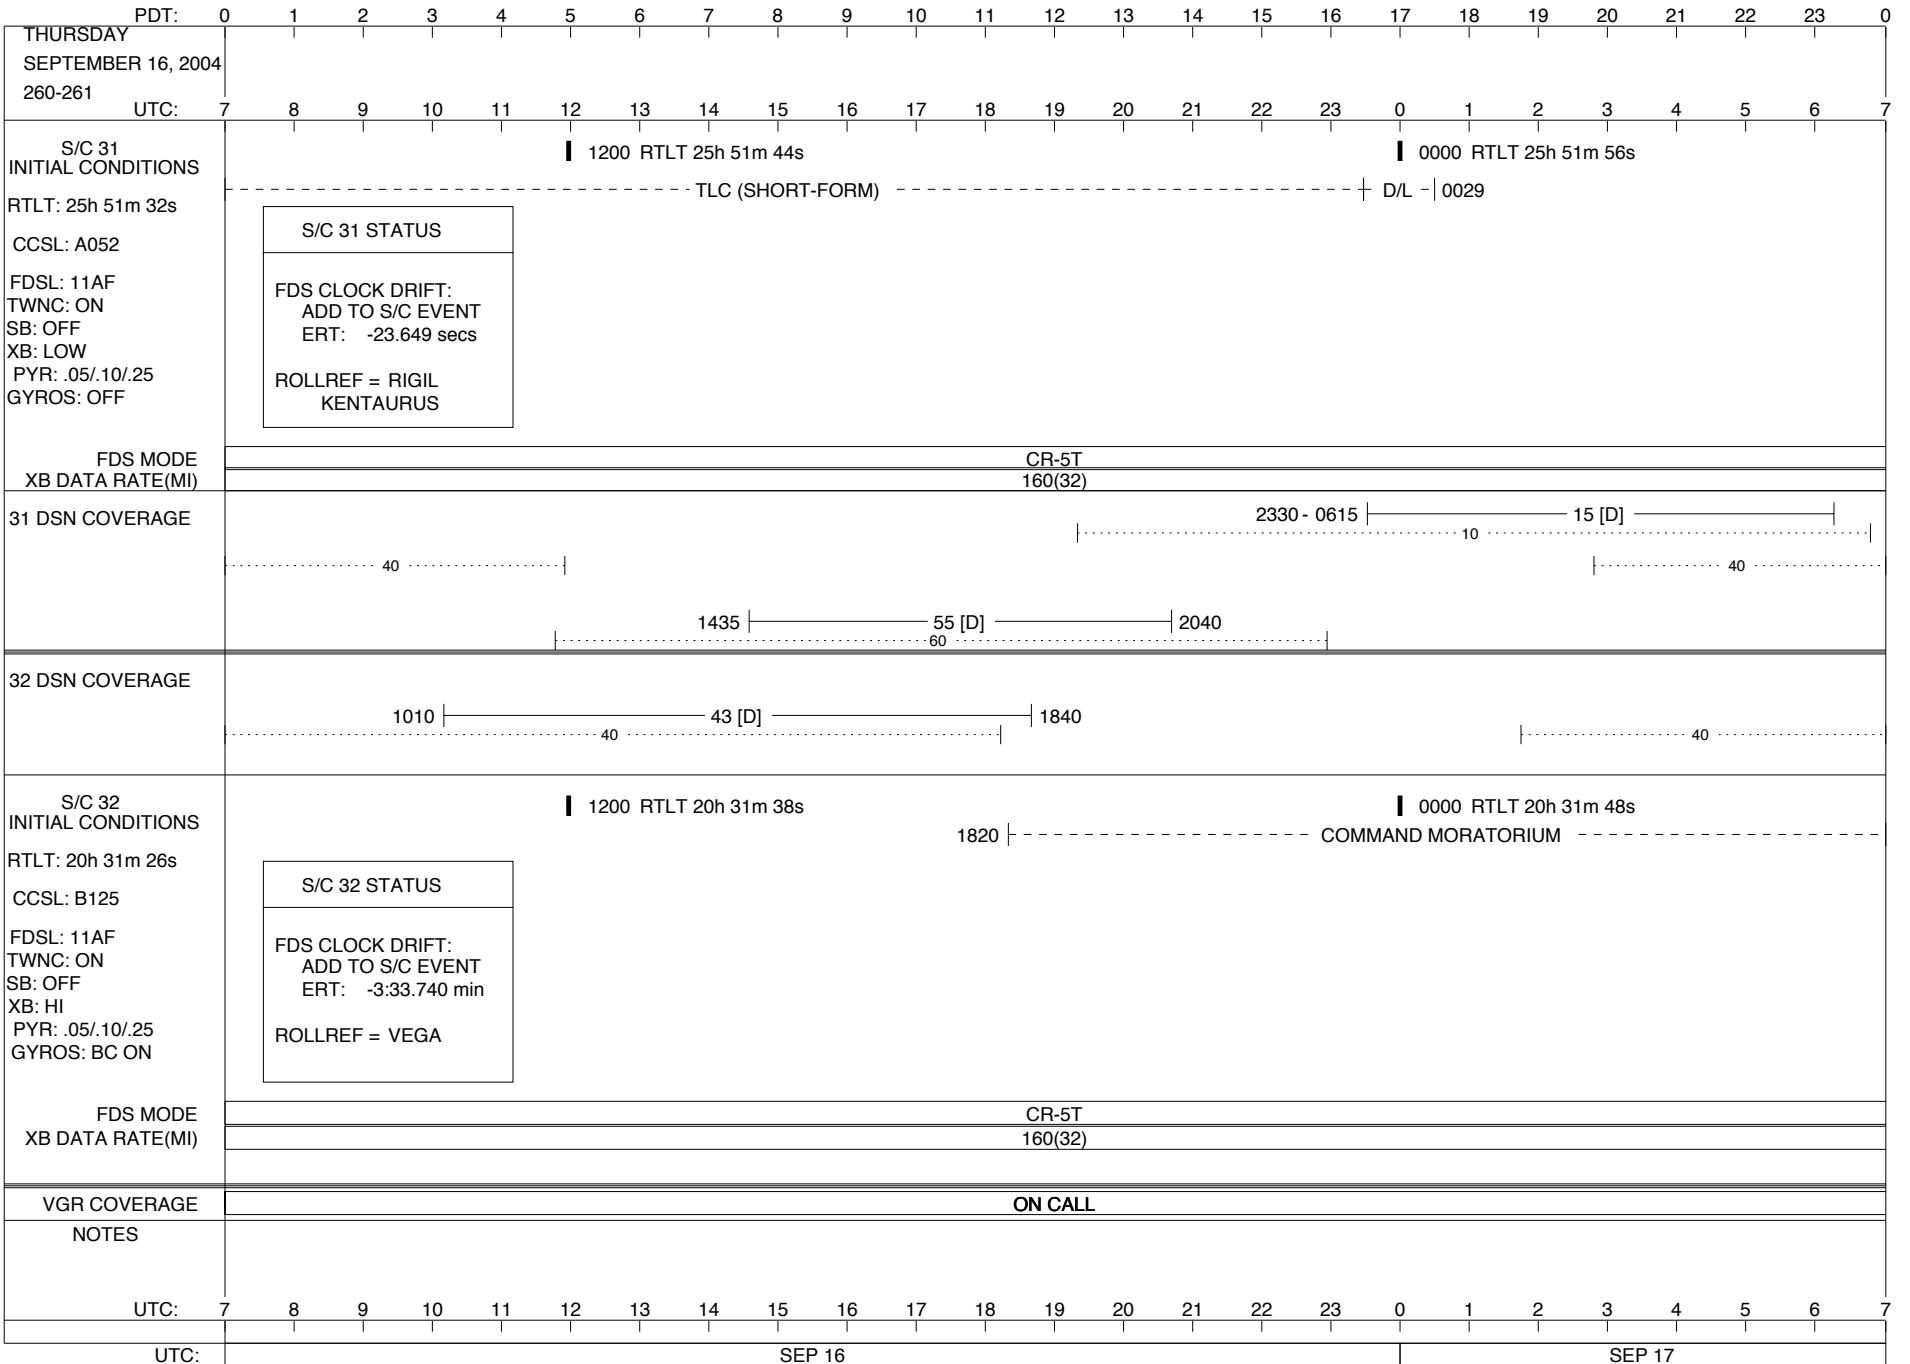

ISSUE DATE: 09/15/04 16:28