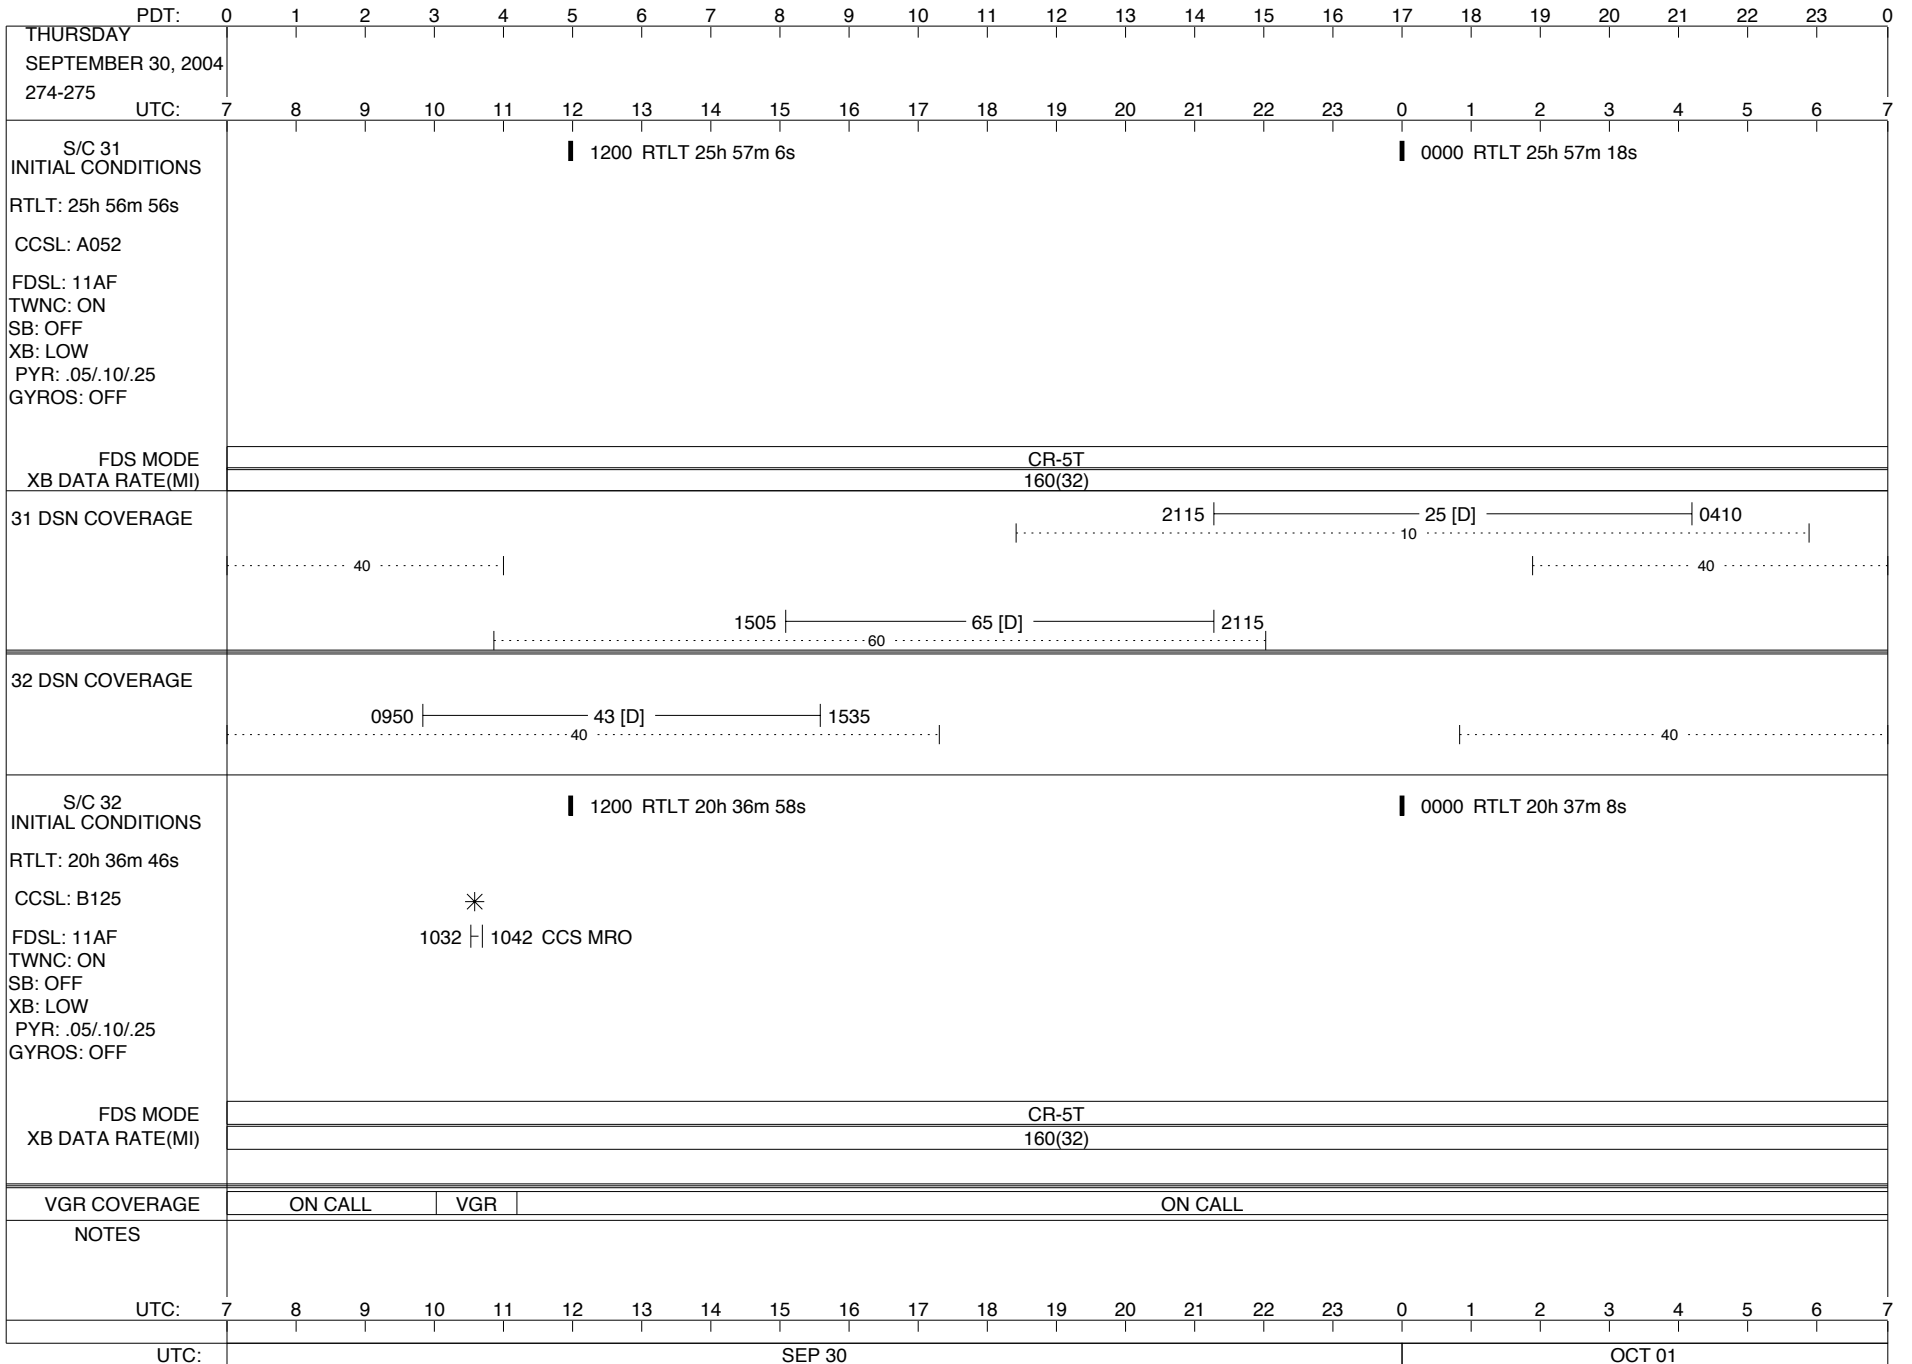

ISSUE DATE: 09/15/04 16:28