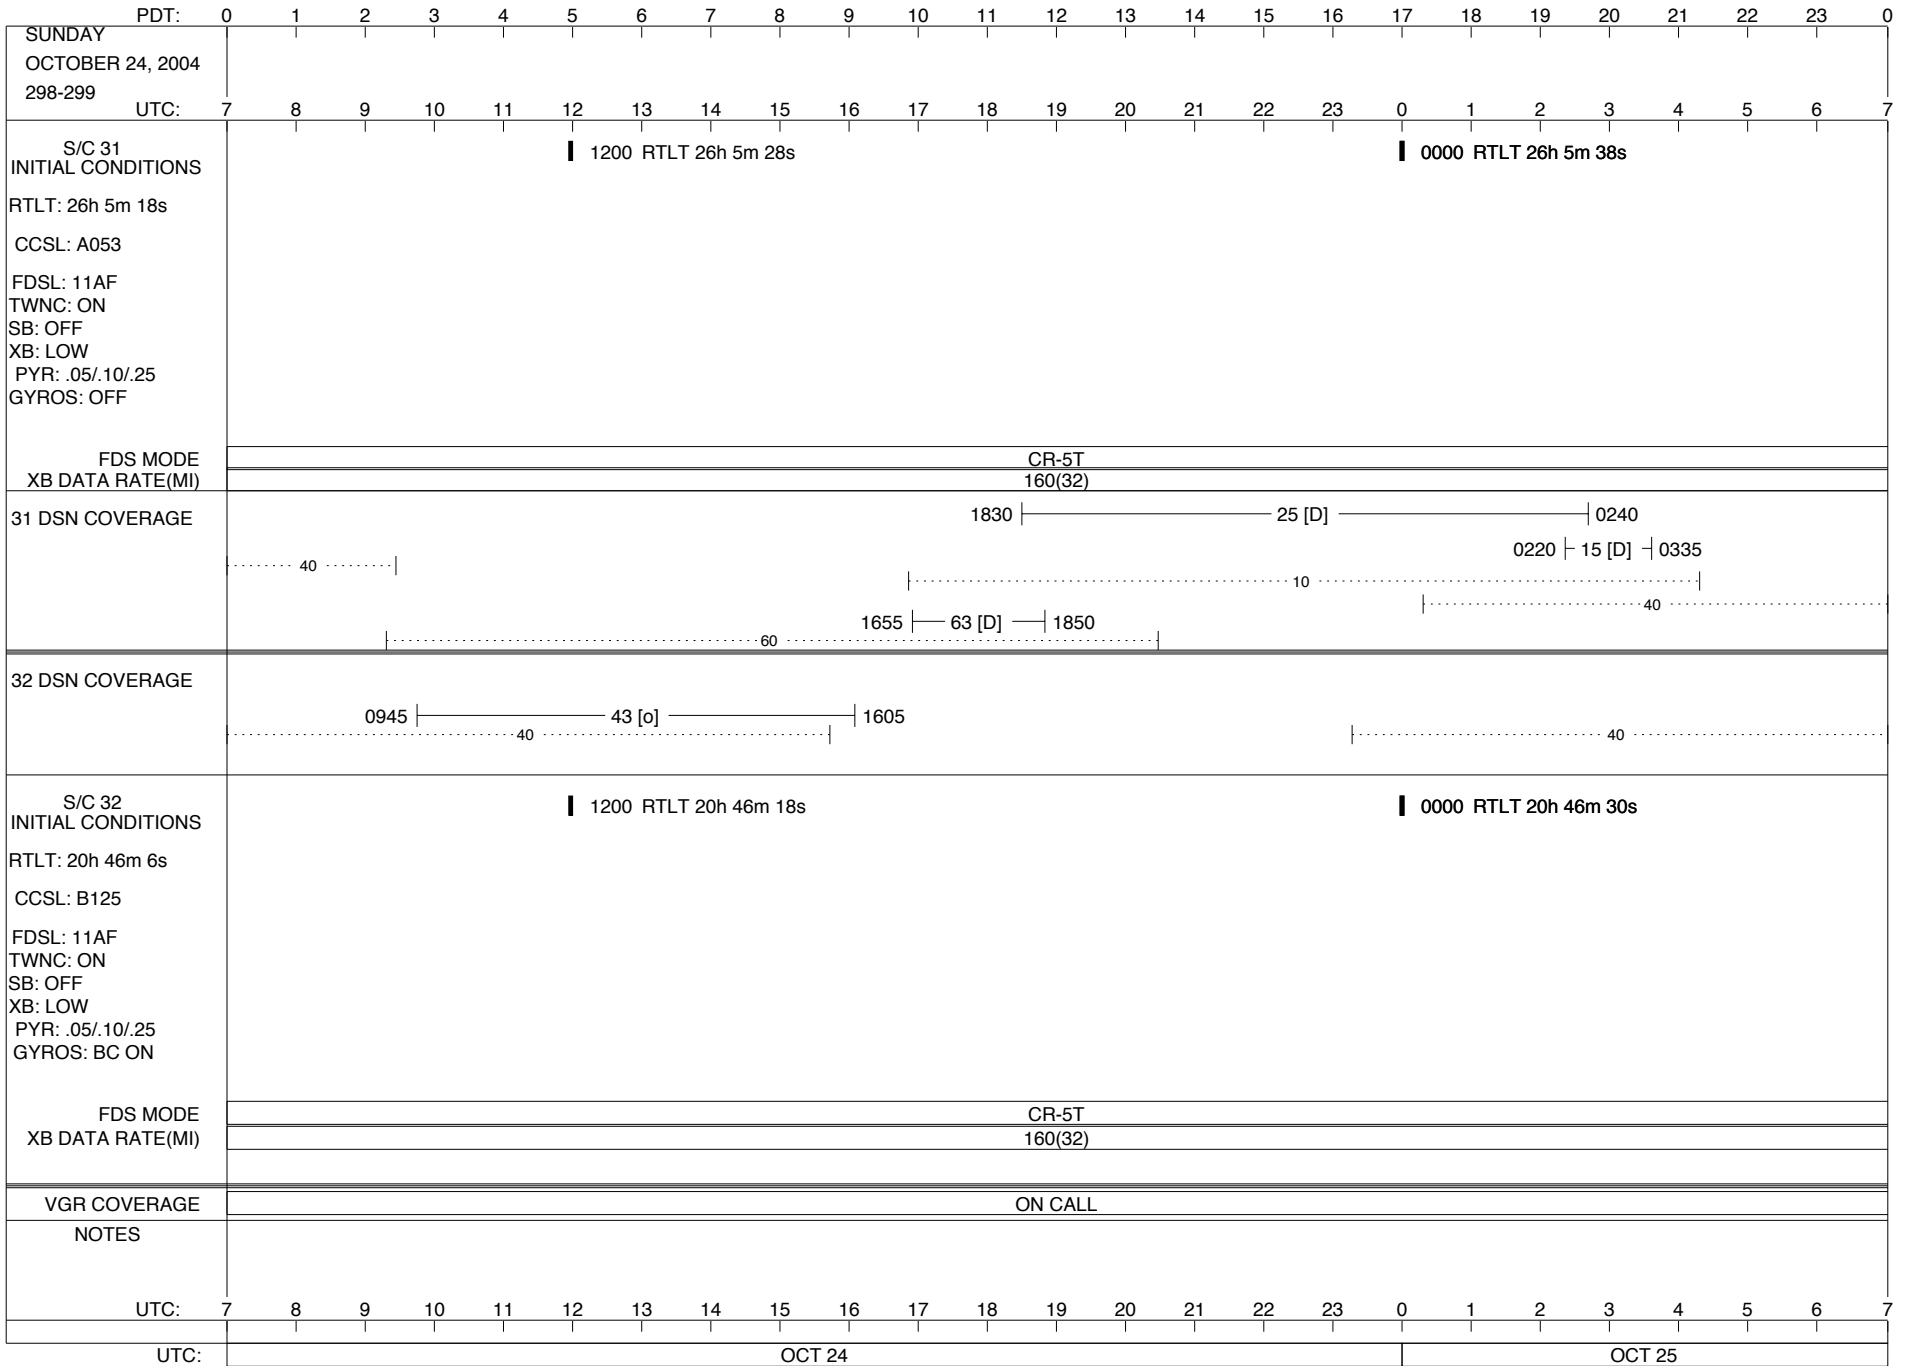

ISSUE DATE: 10/14/04 17:24