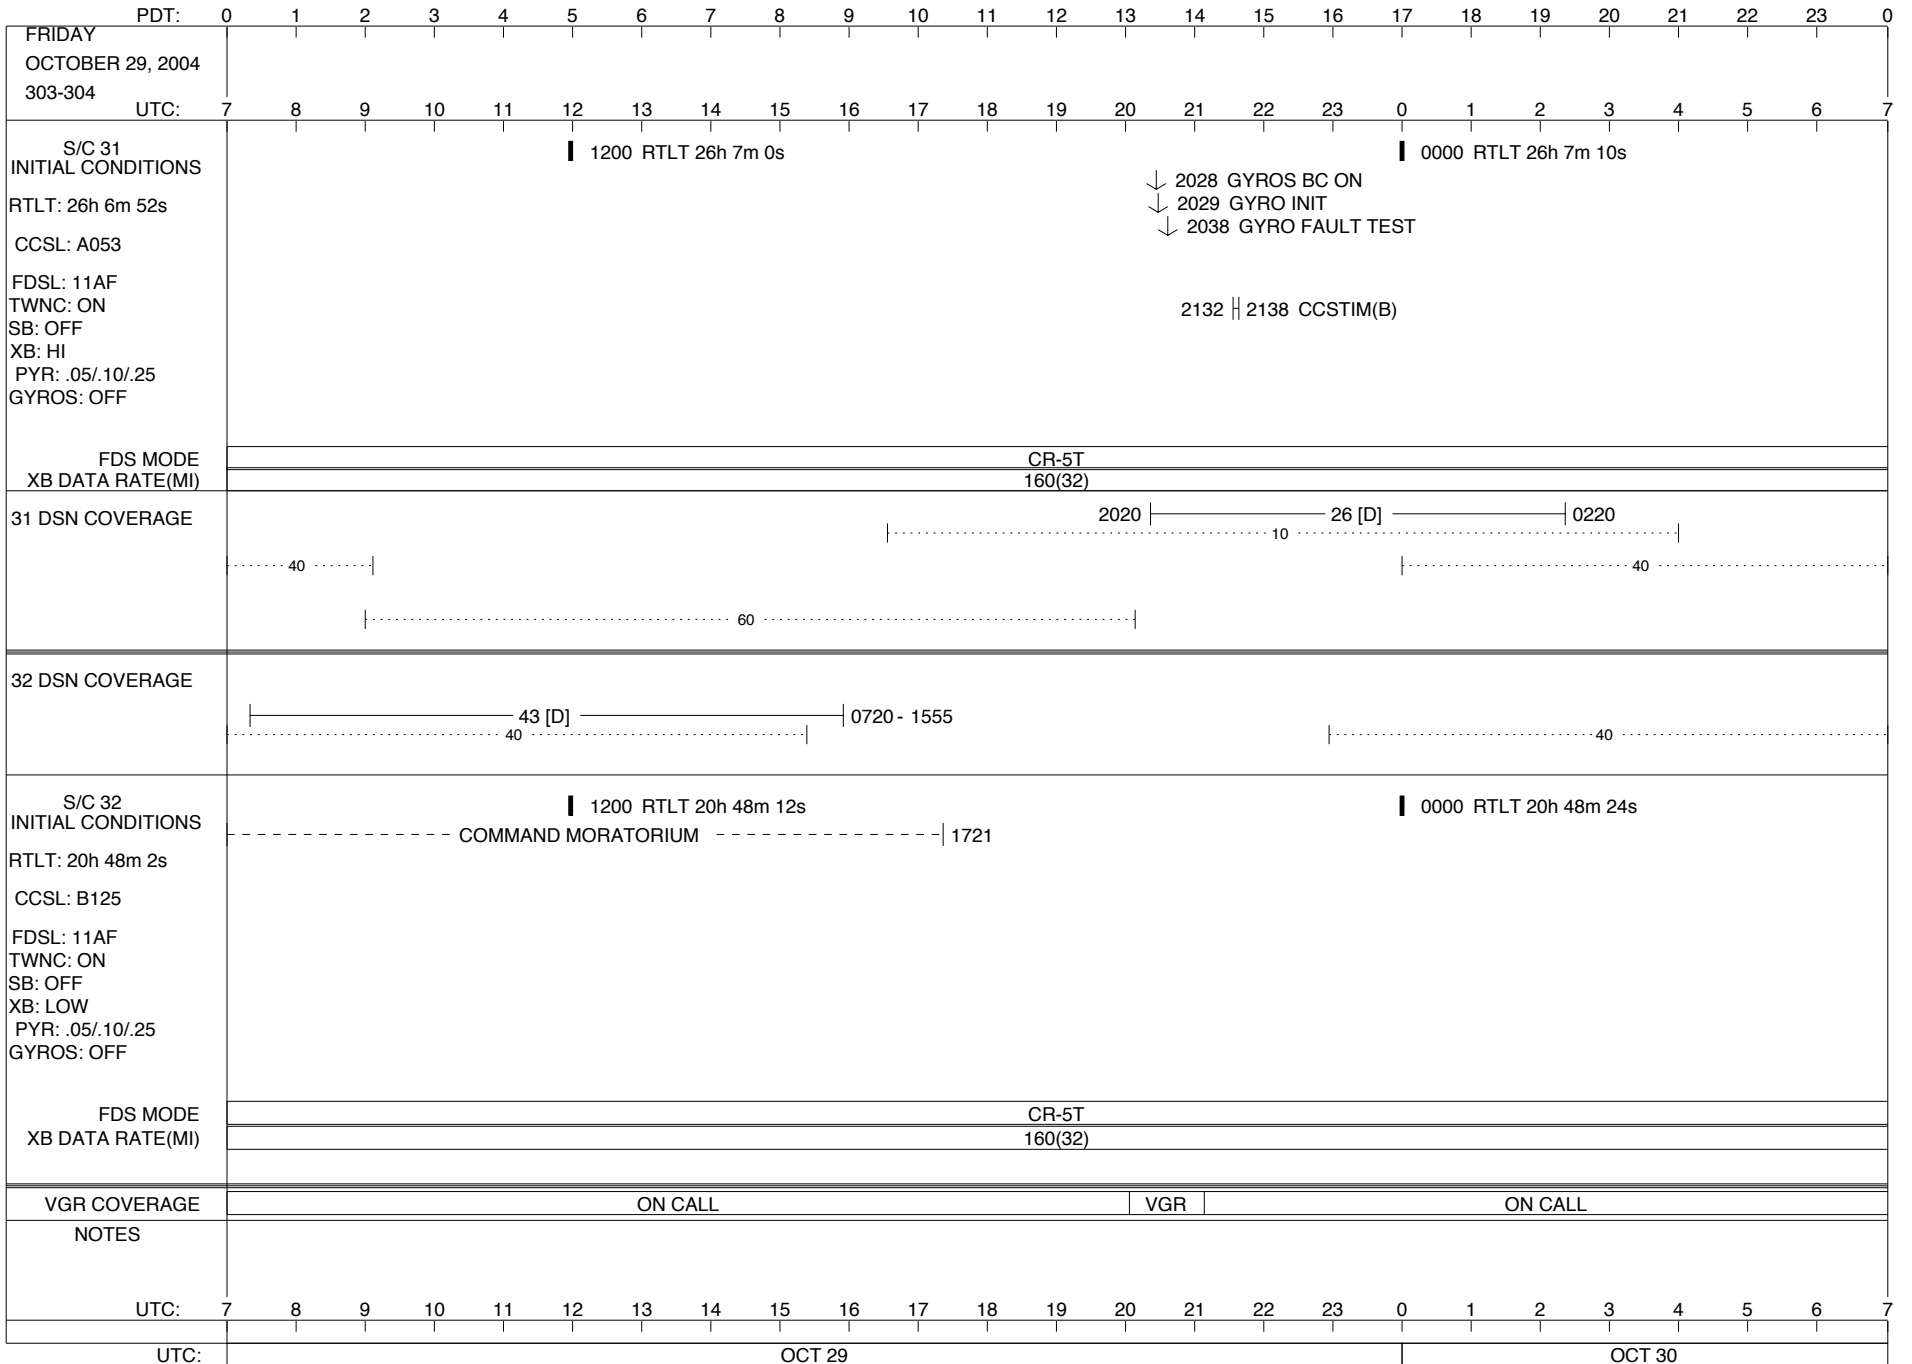

ISSUE DATE: 10/14/04 17:24