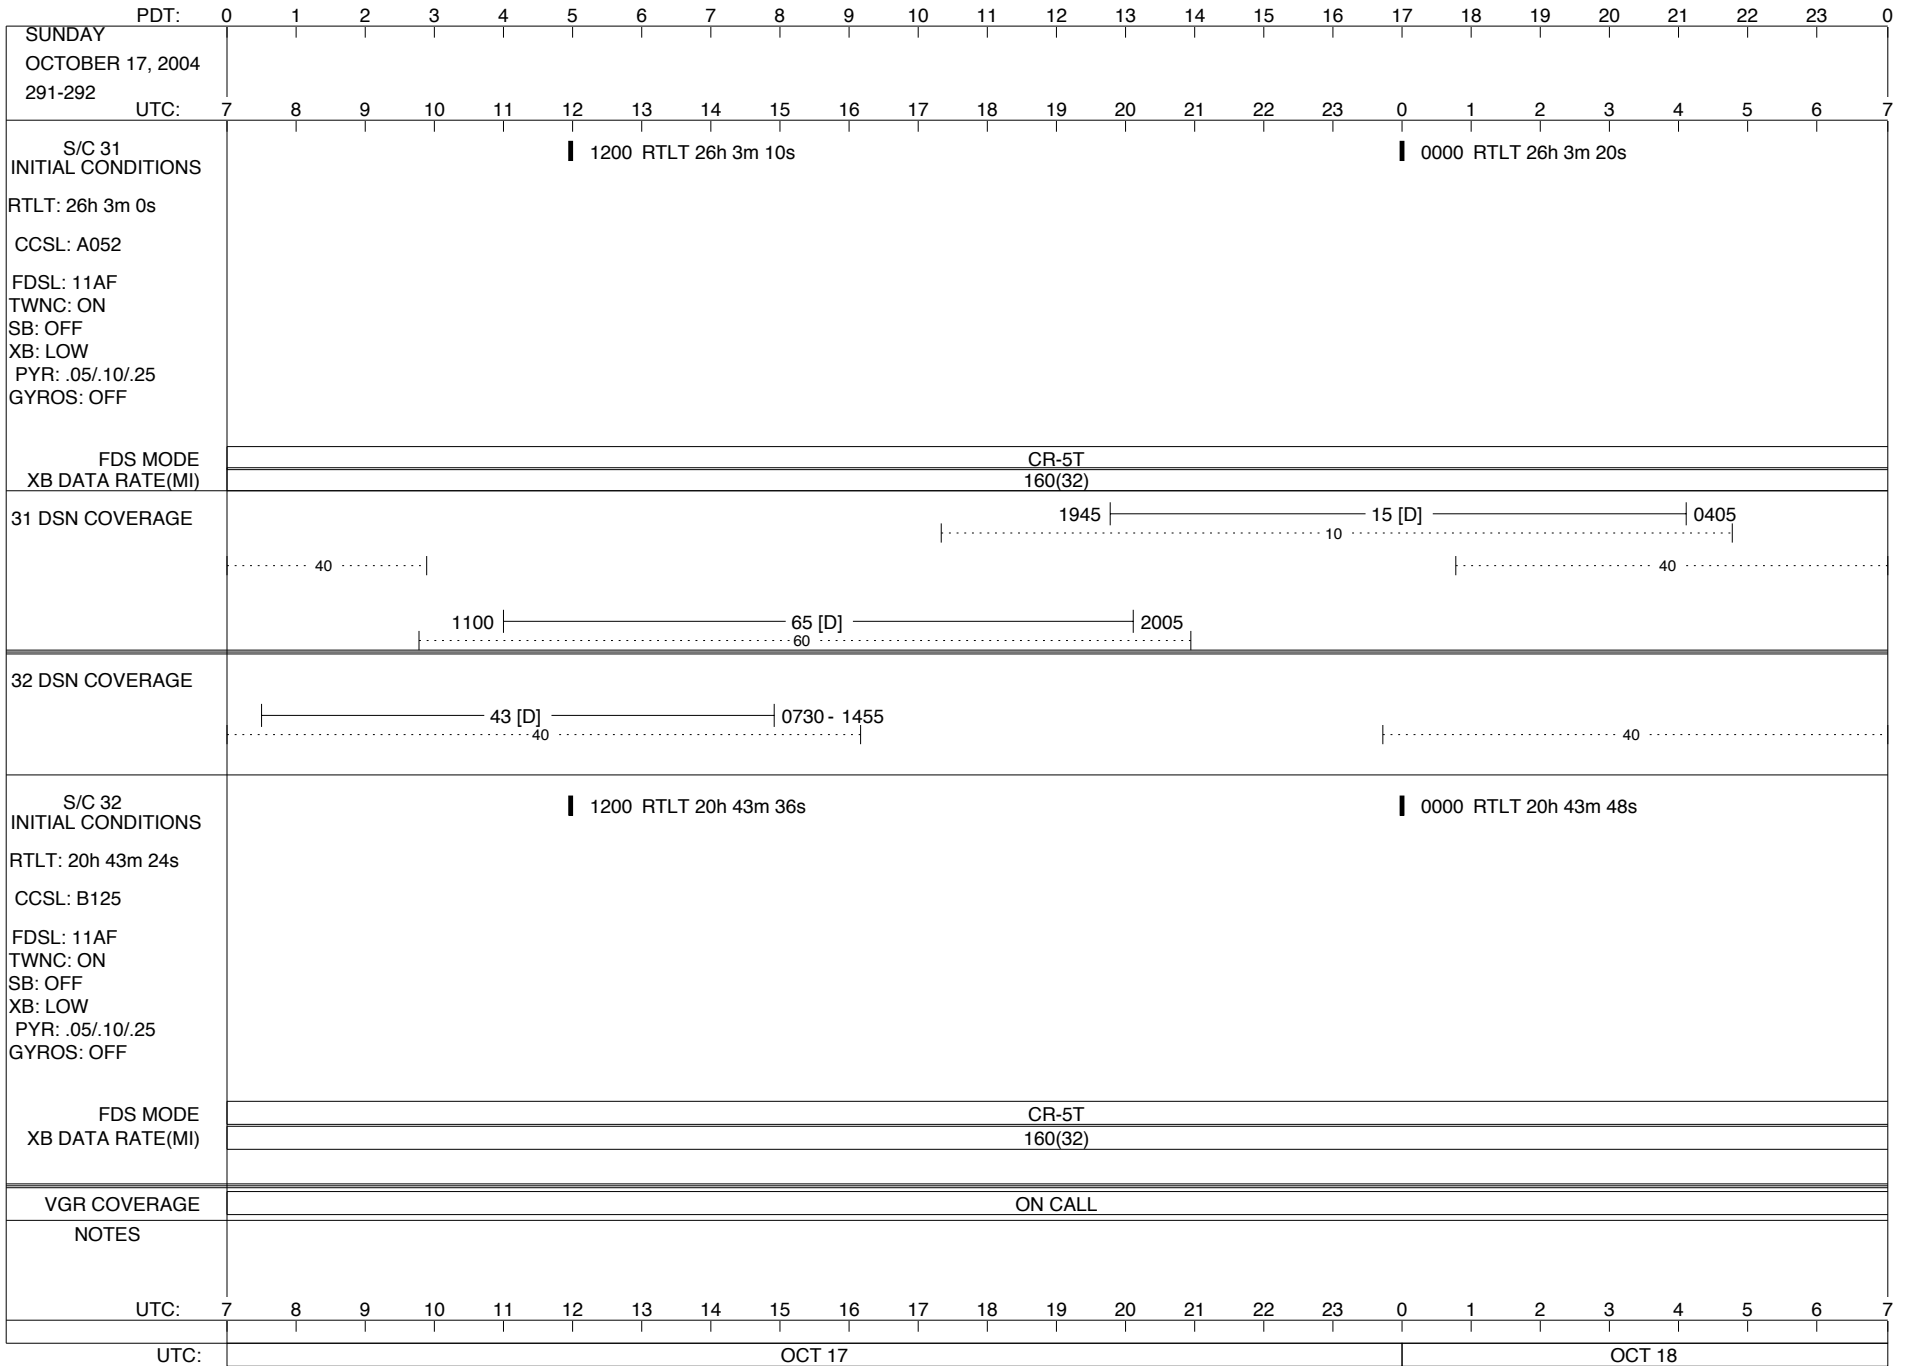

ISSUE DATE: 10/14/04 17:24