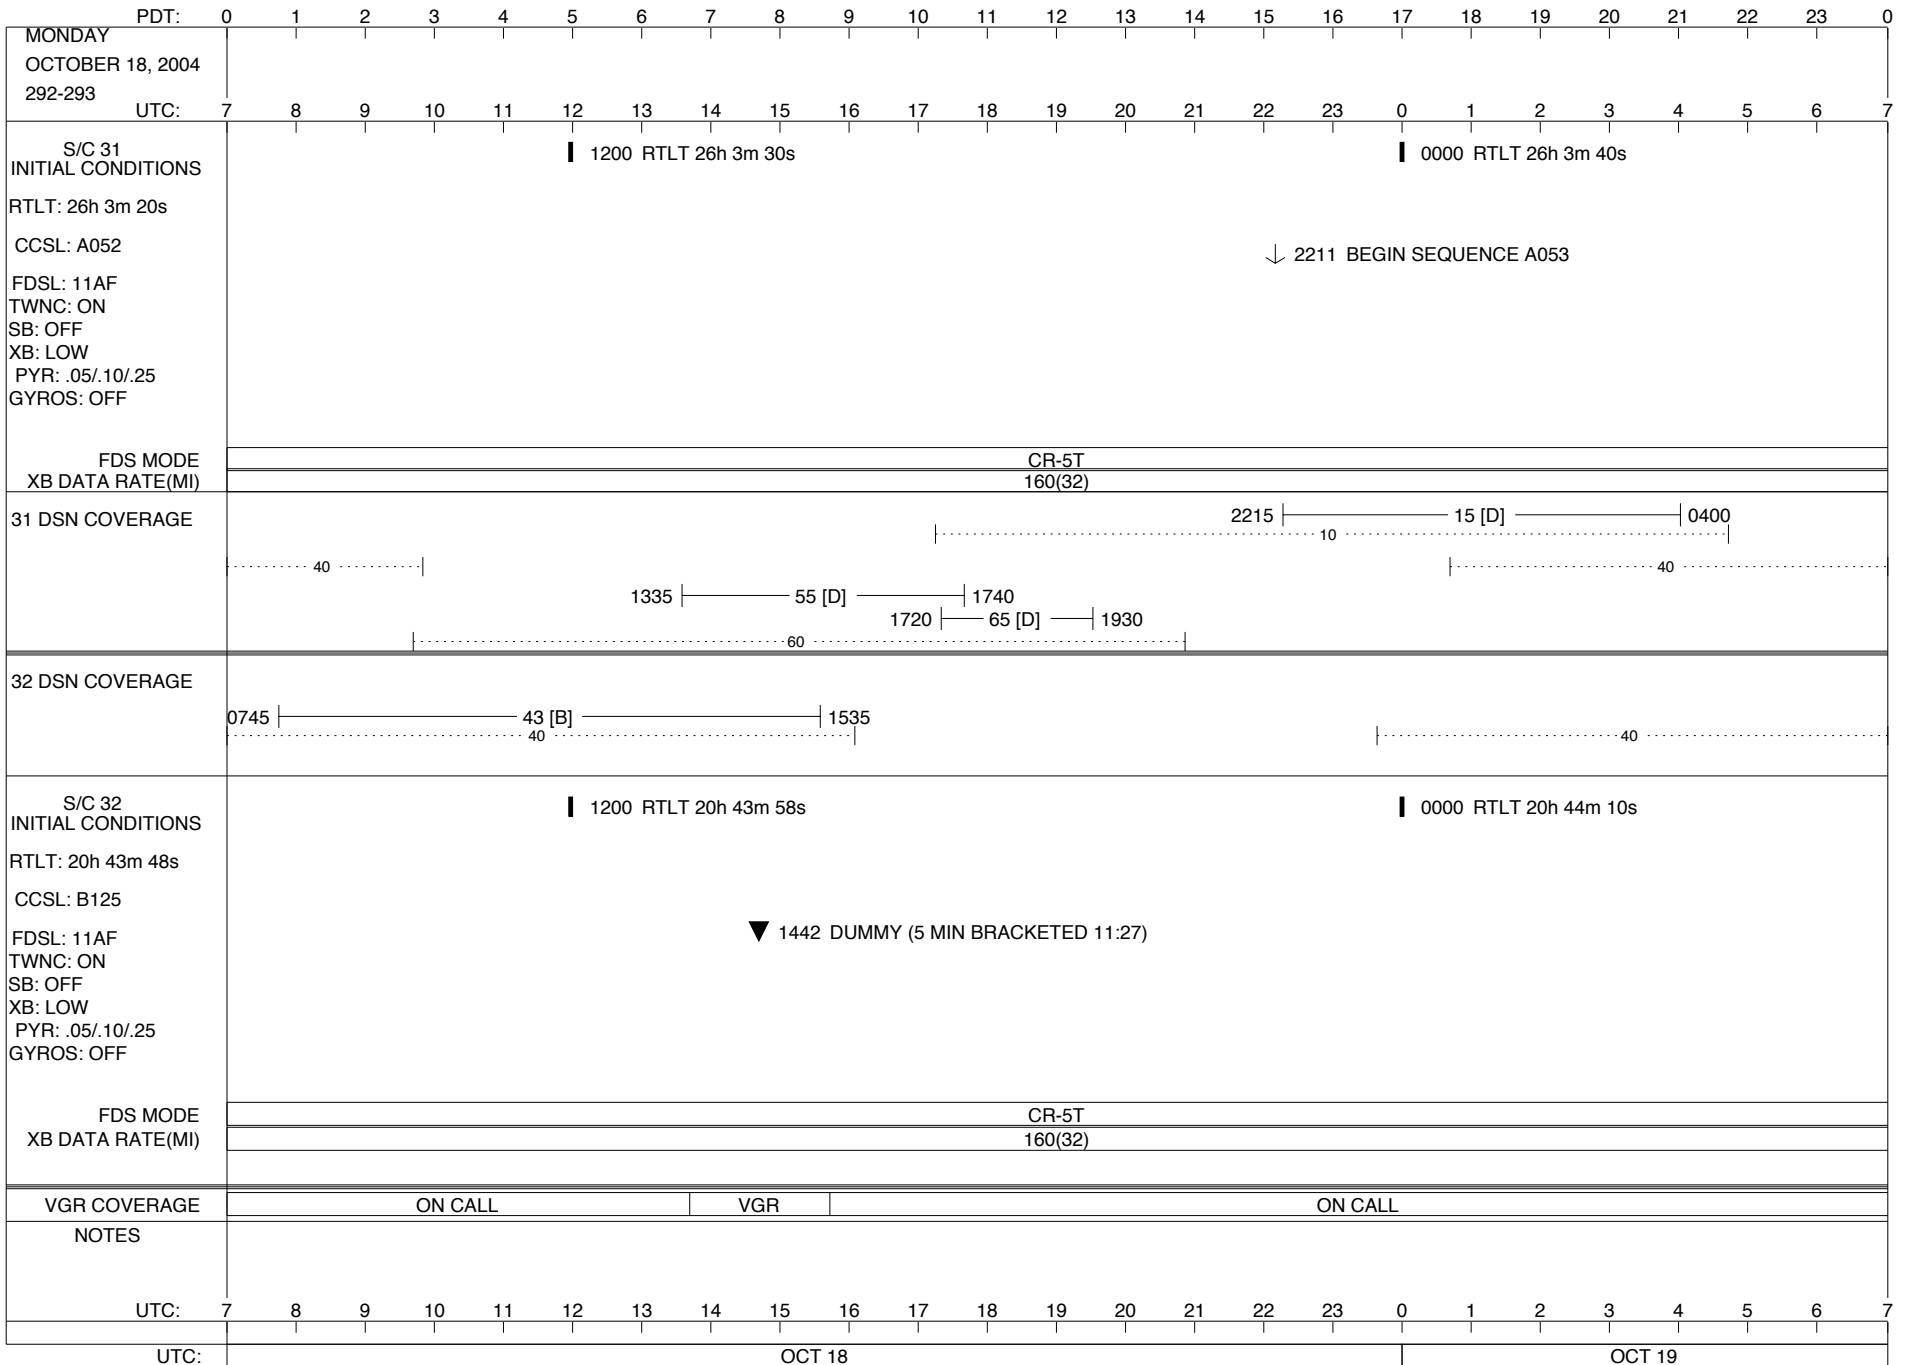

ISSUE DATE: 10/14/04 17:24