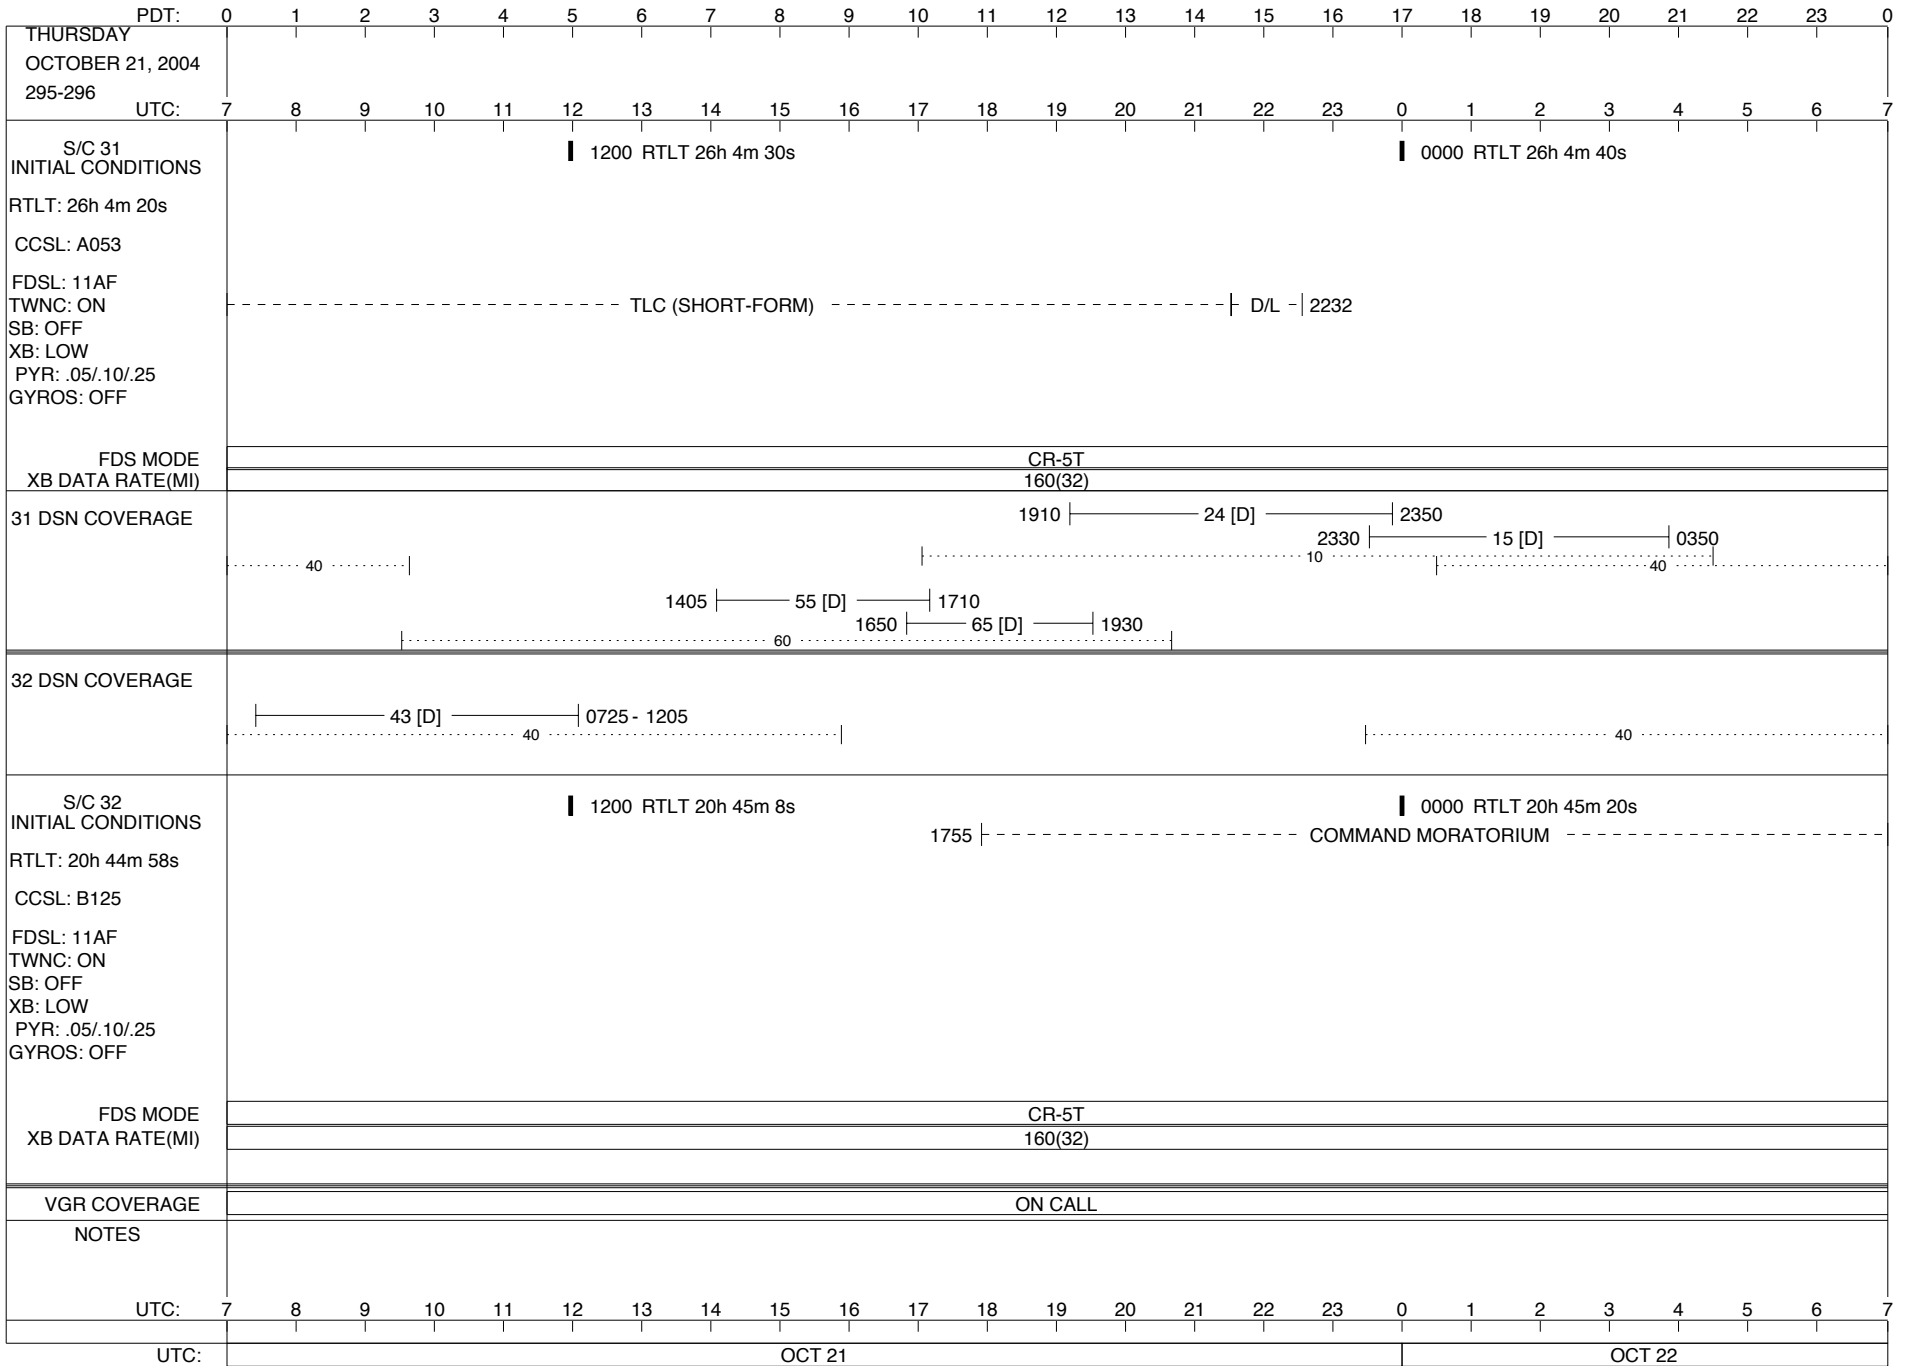

ISSUE DATE: 10/14/04 17:24