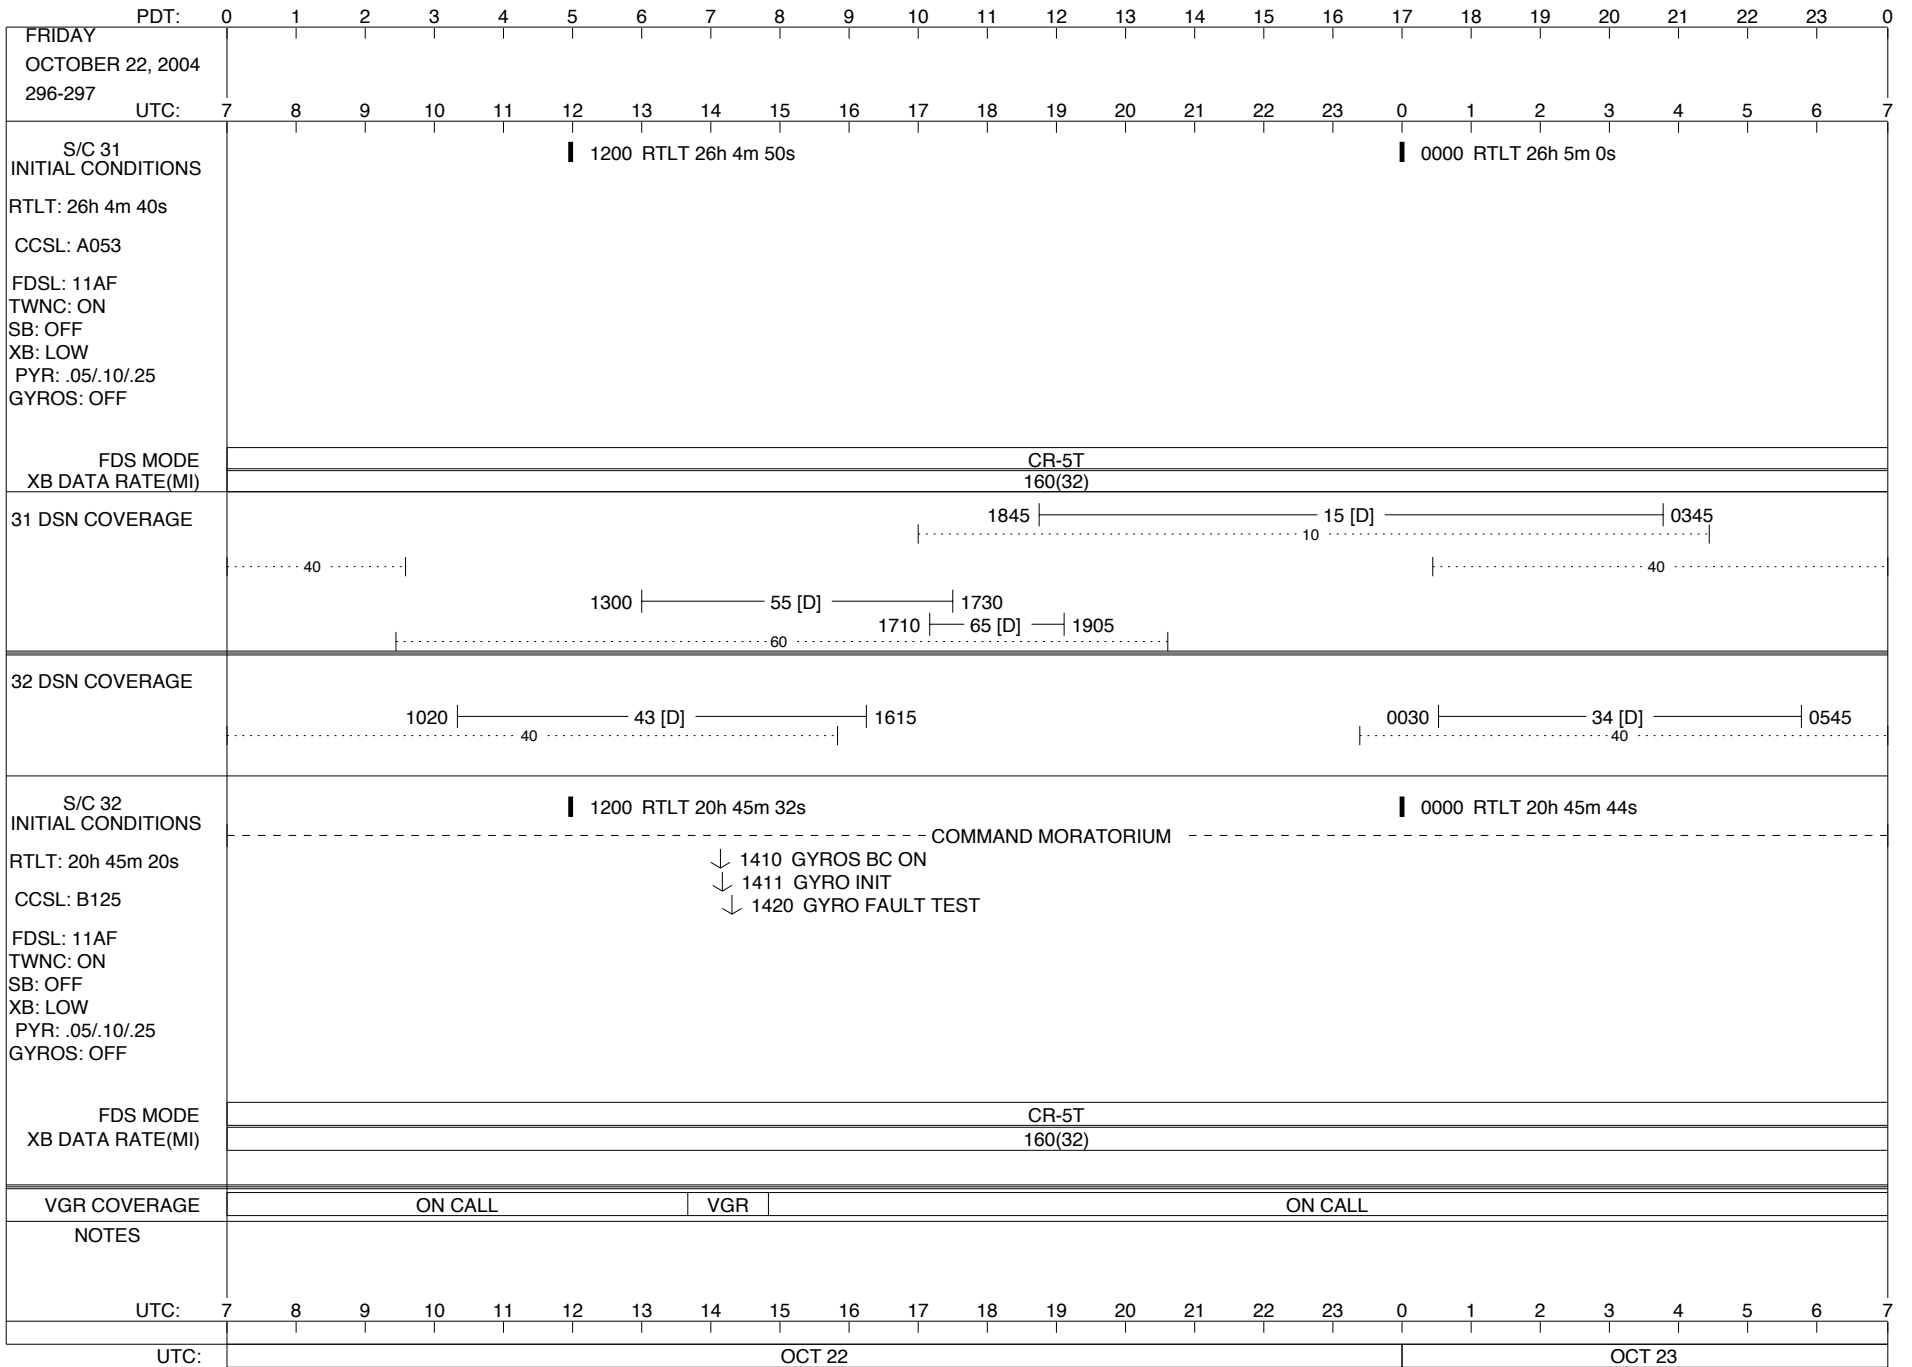

ISSUE DATE: 10/14/04 17:24