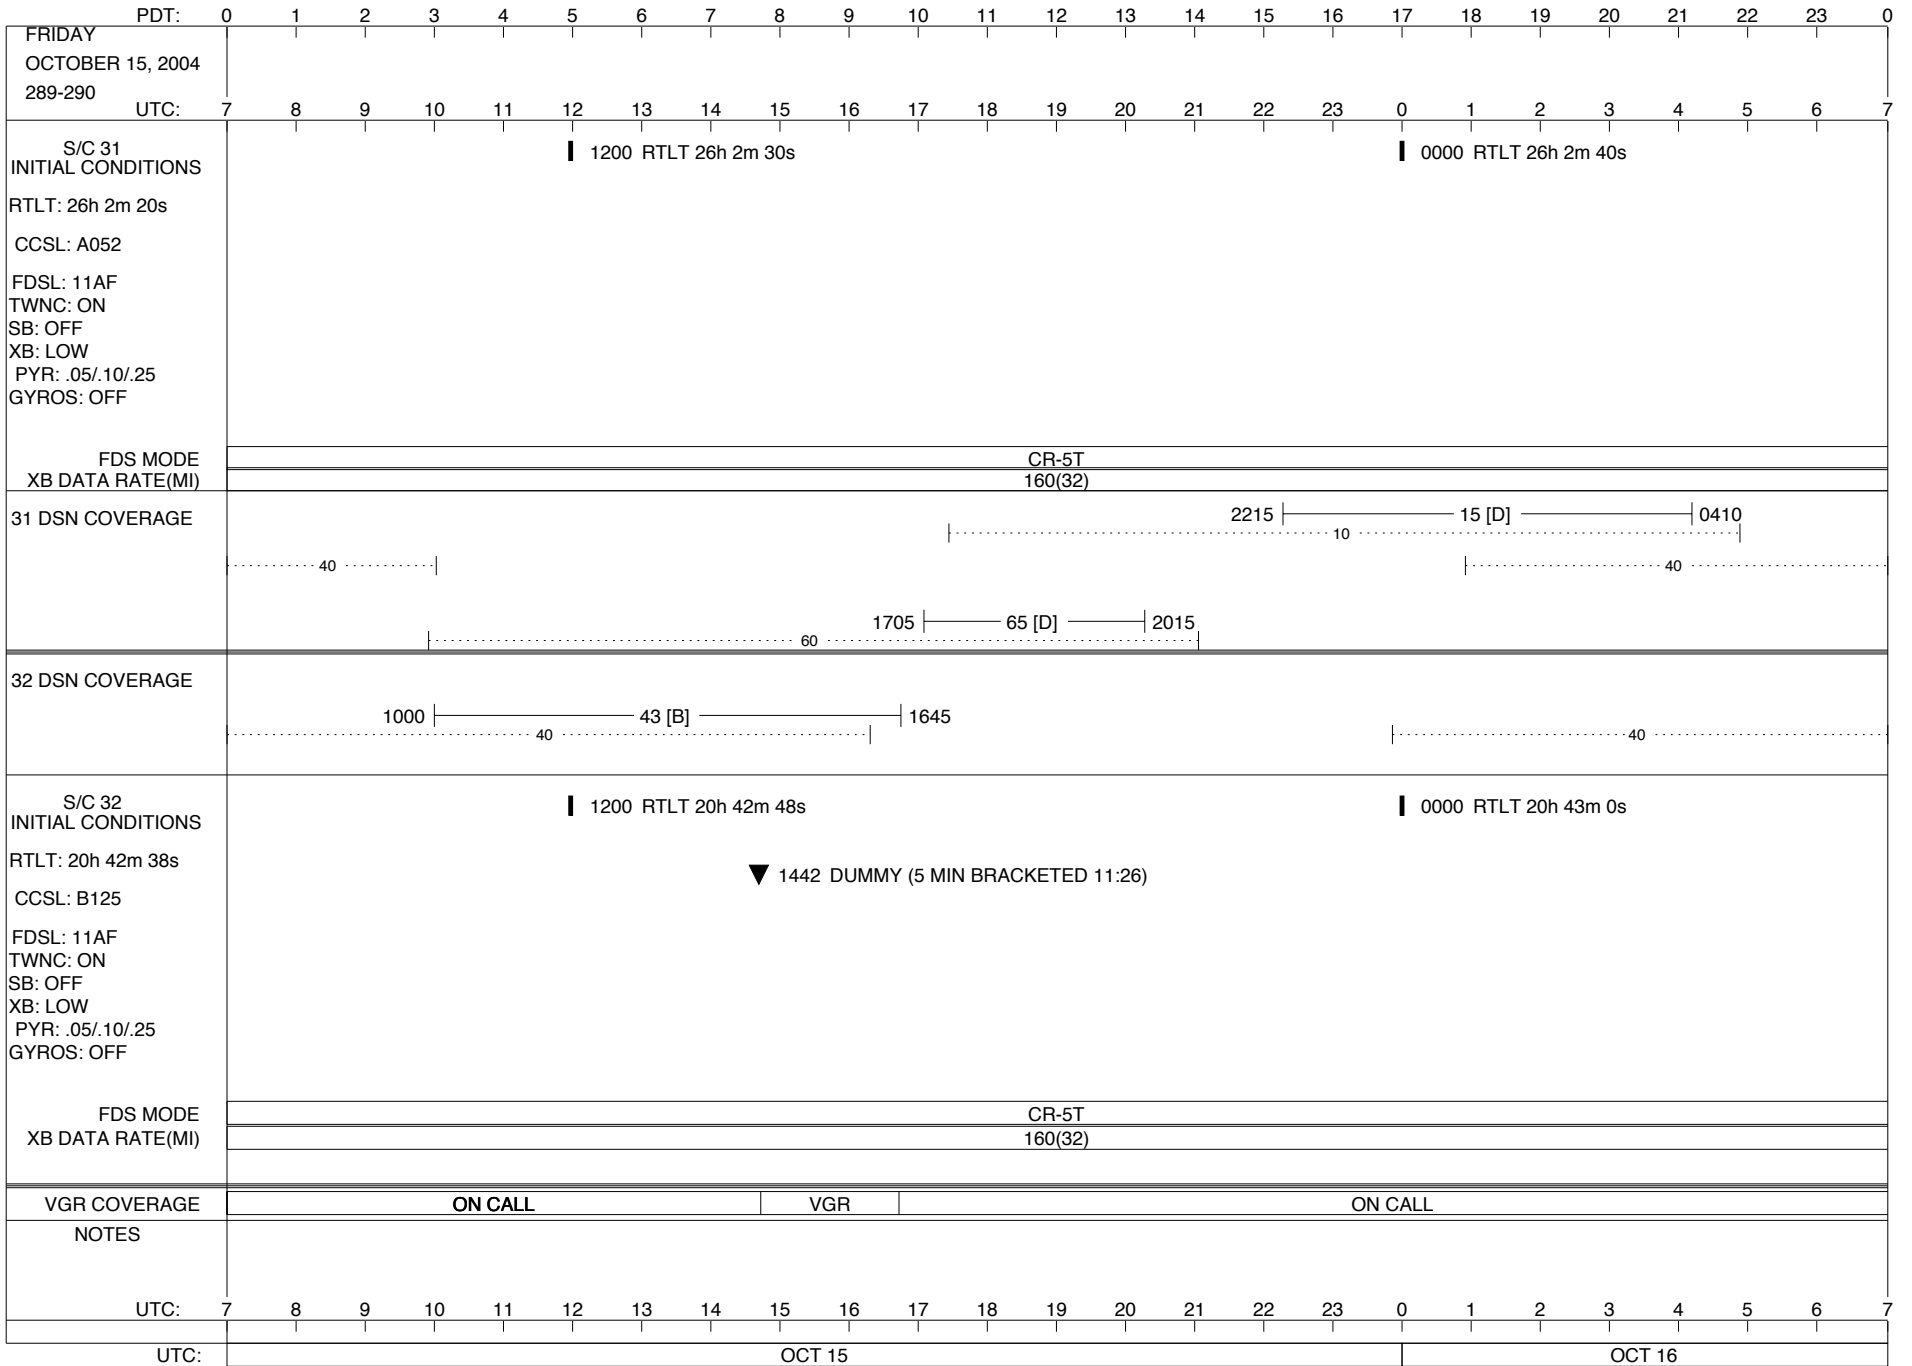

ISSUE DATE: 10/14/04 17:24