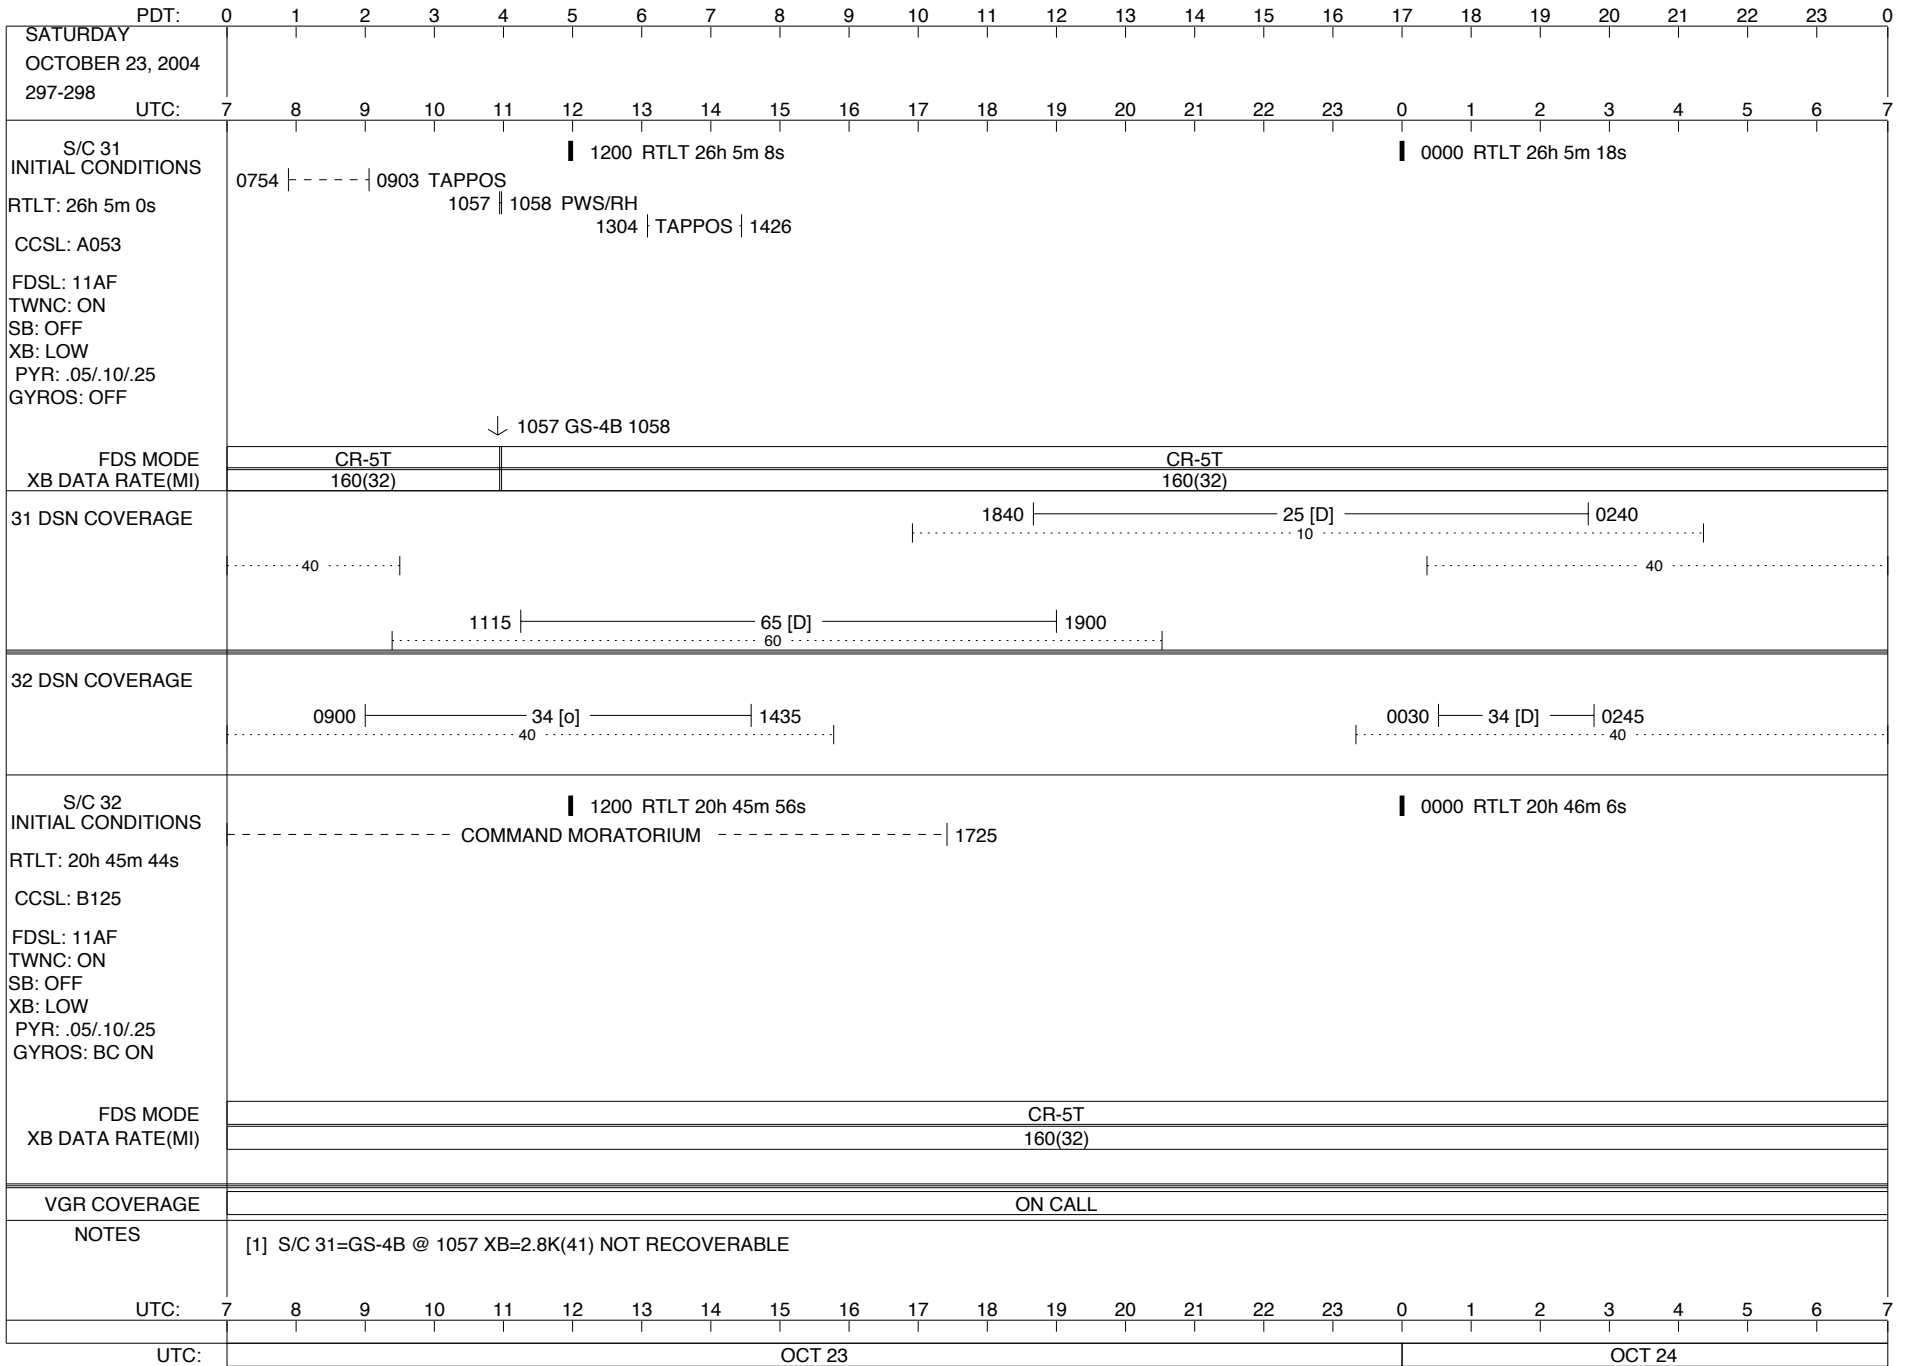

ISSUE DATE: 10/14/04 17:24