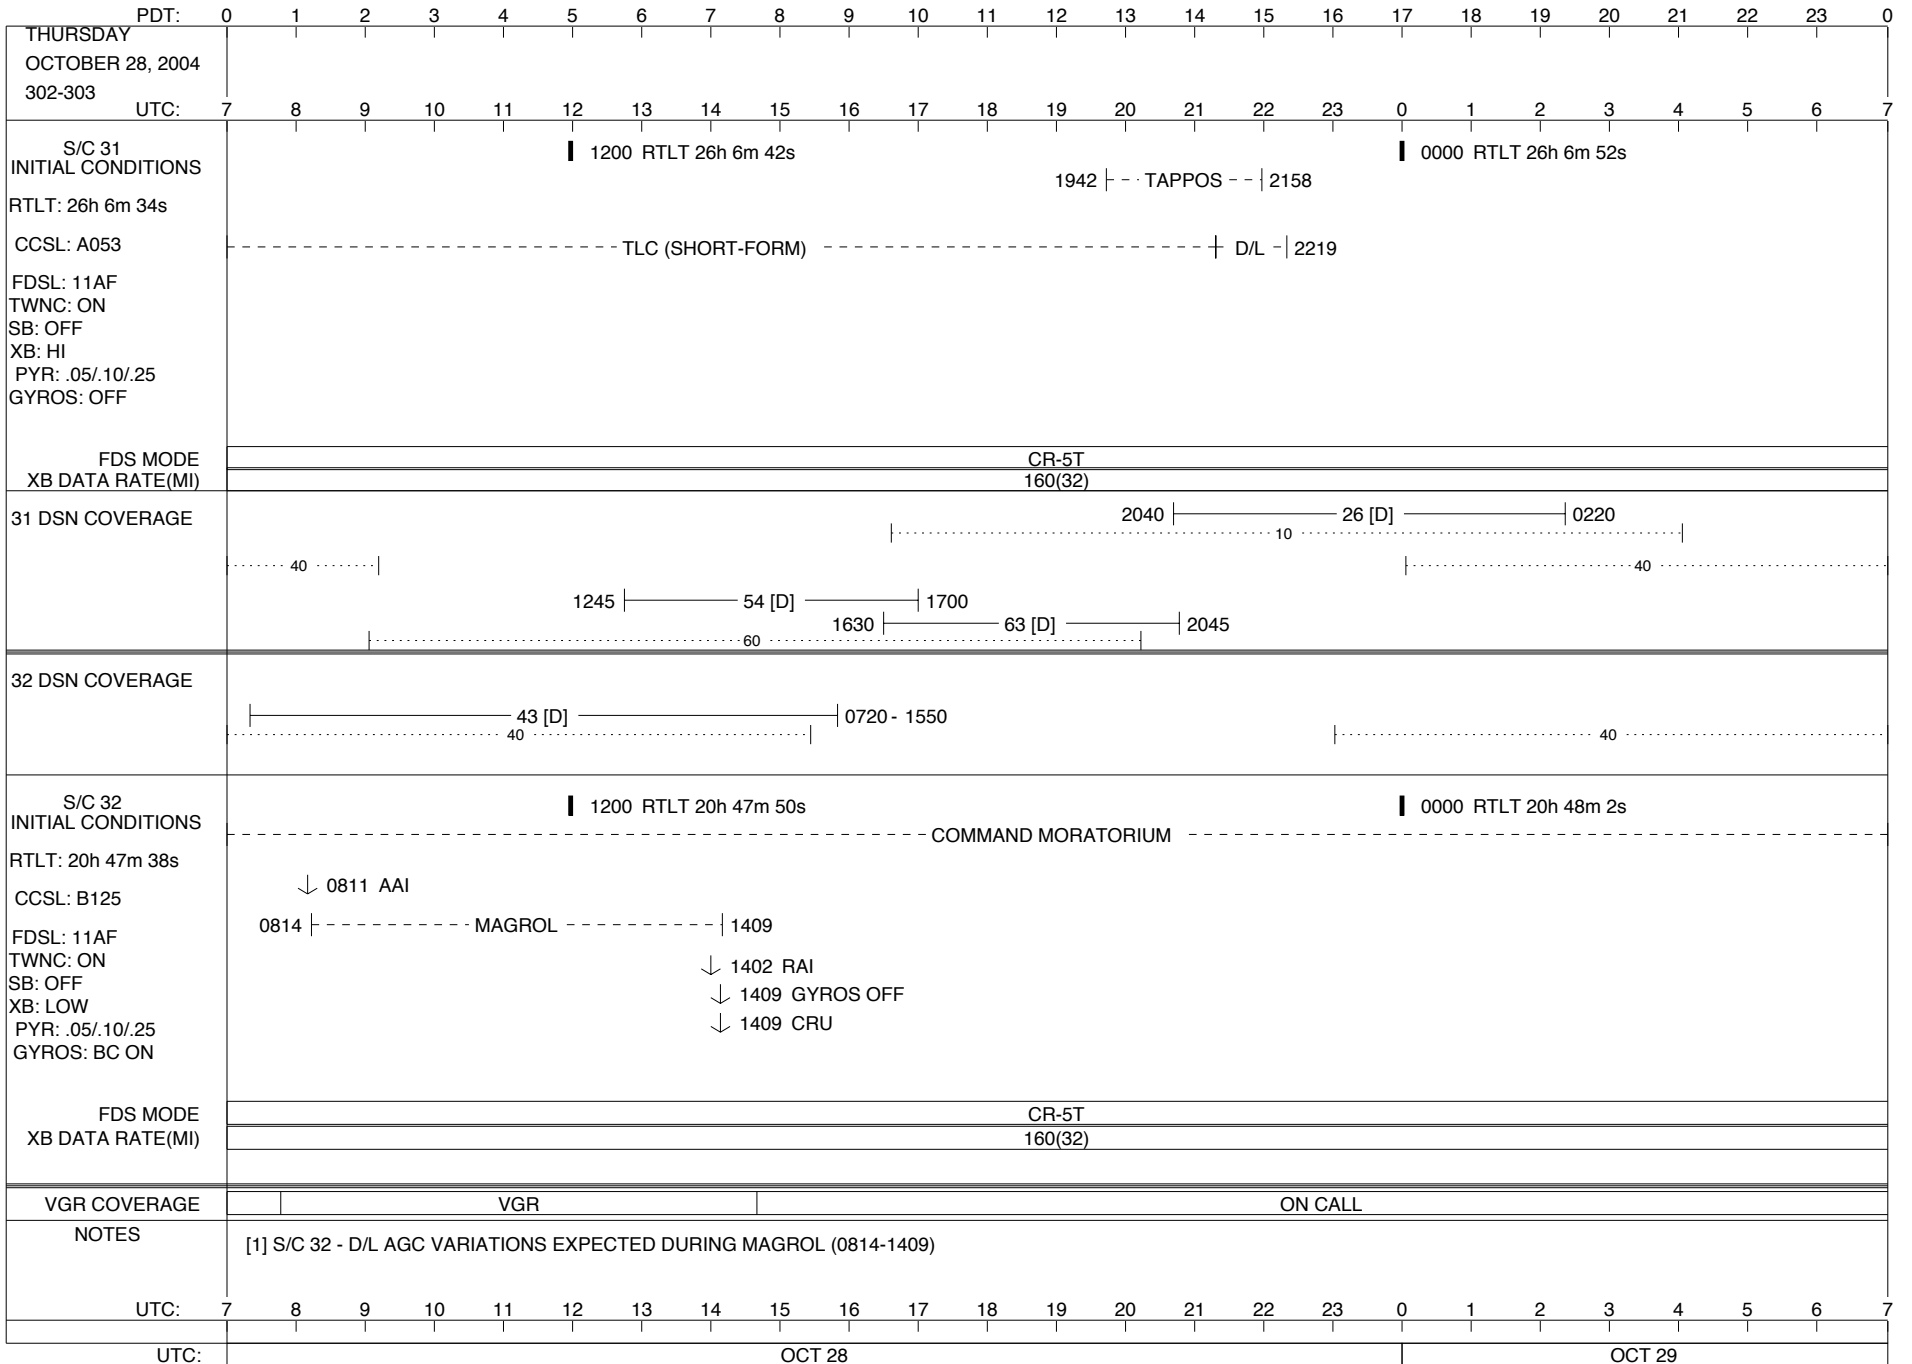

ISSUE DATE: 10/14/04 17:24