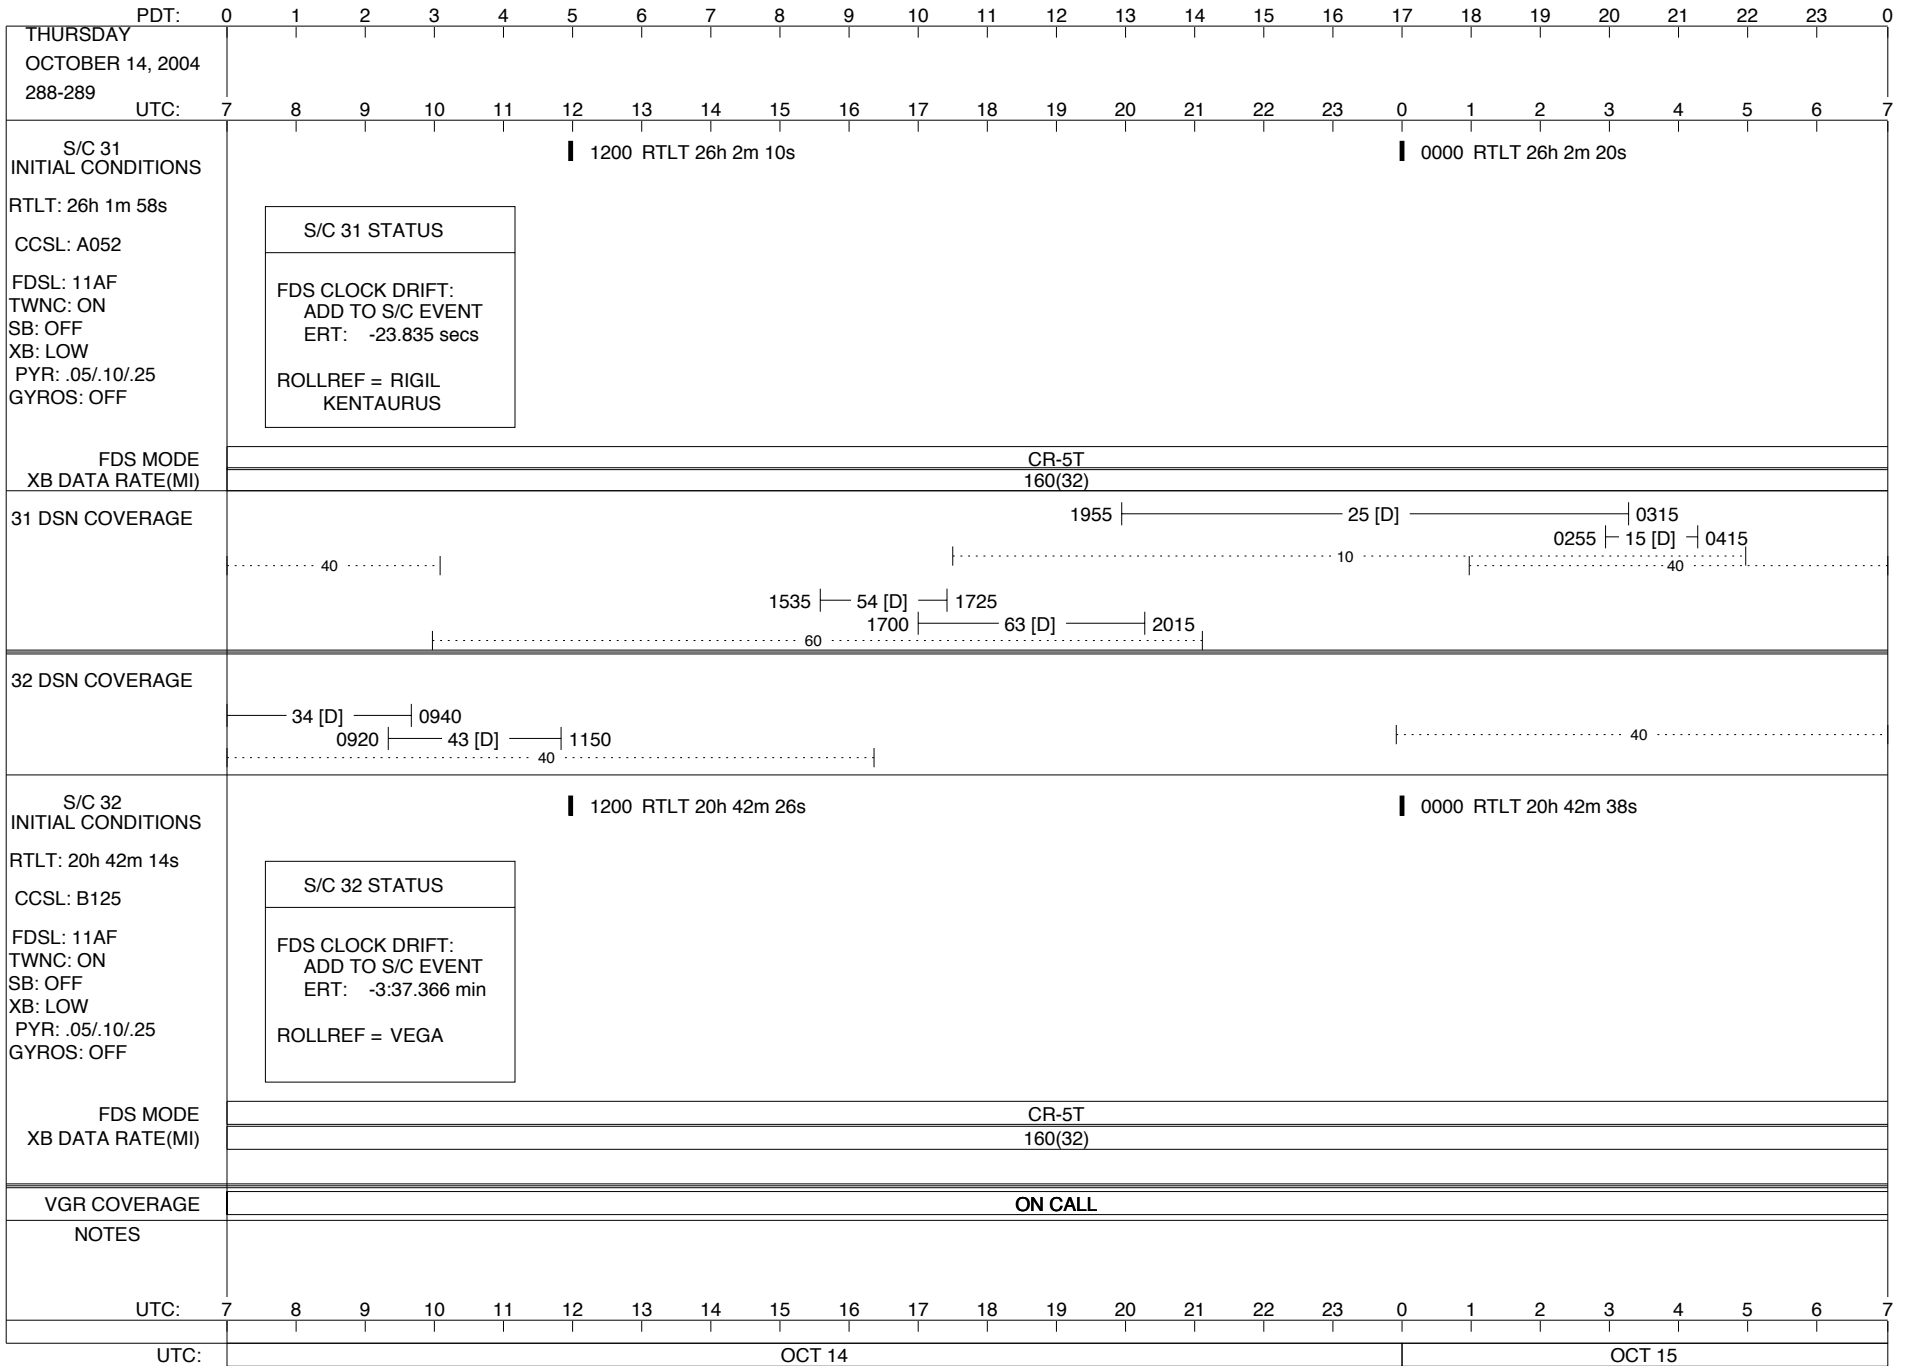

ISSUE DATE: 10/14/04 17:24