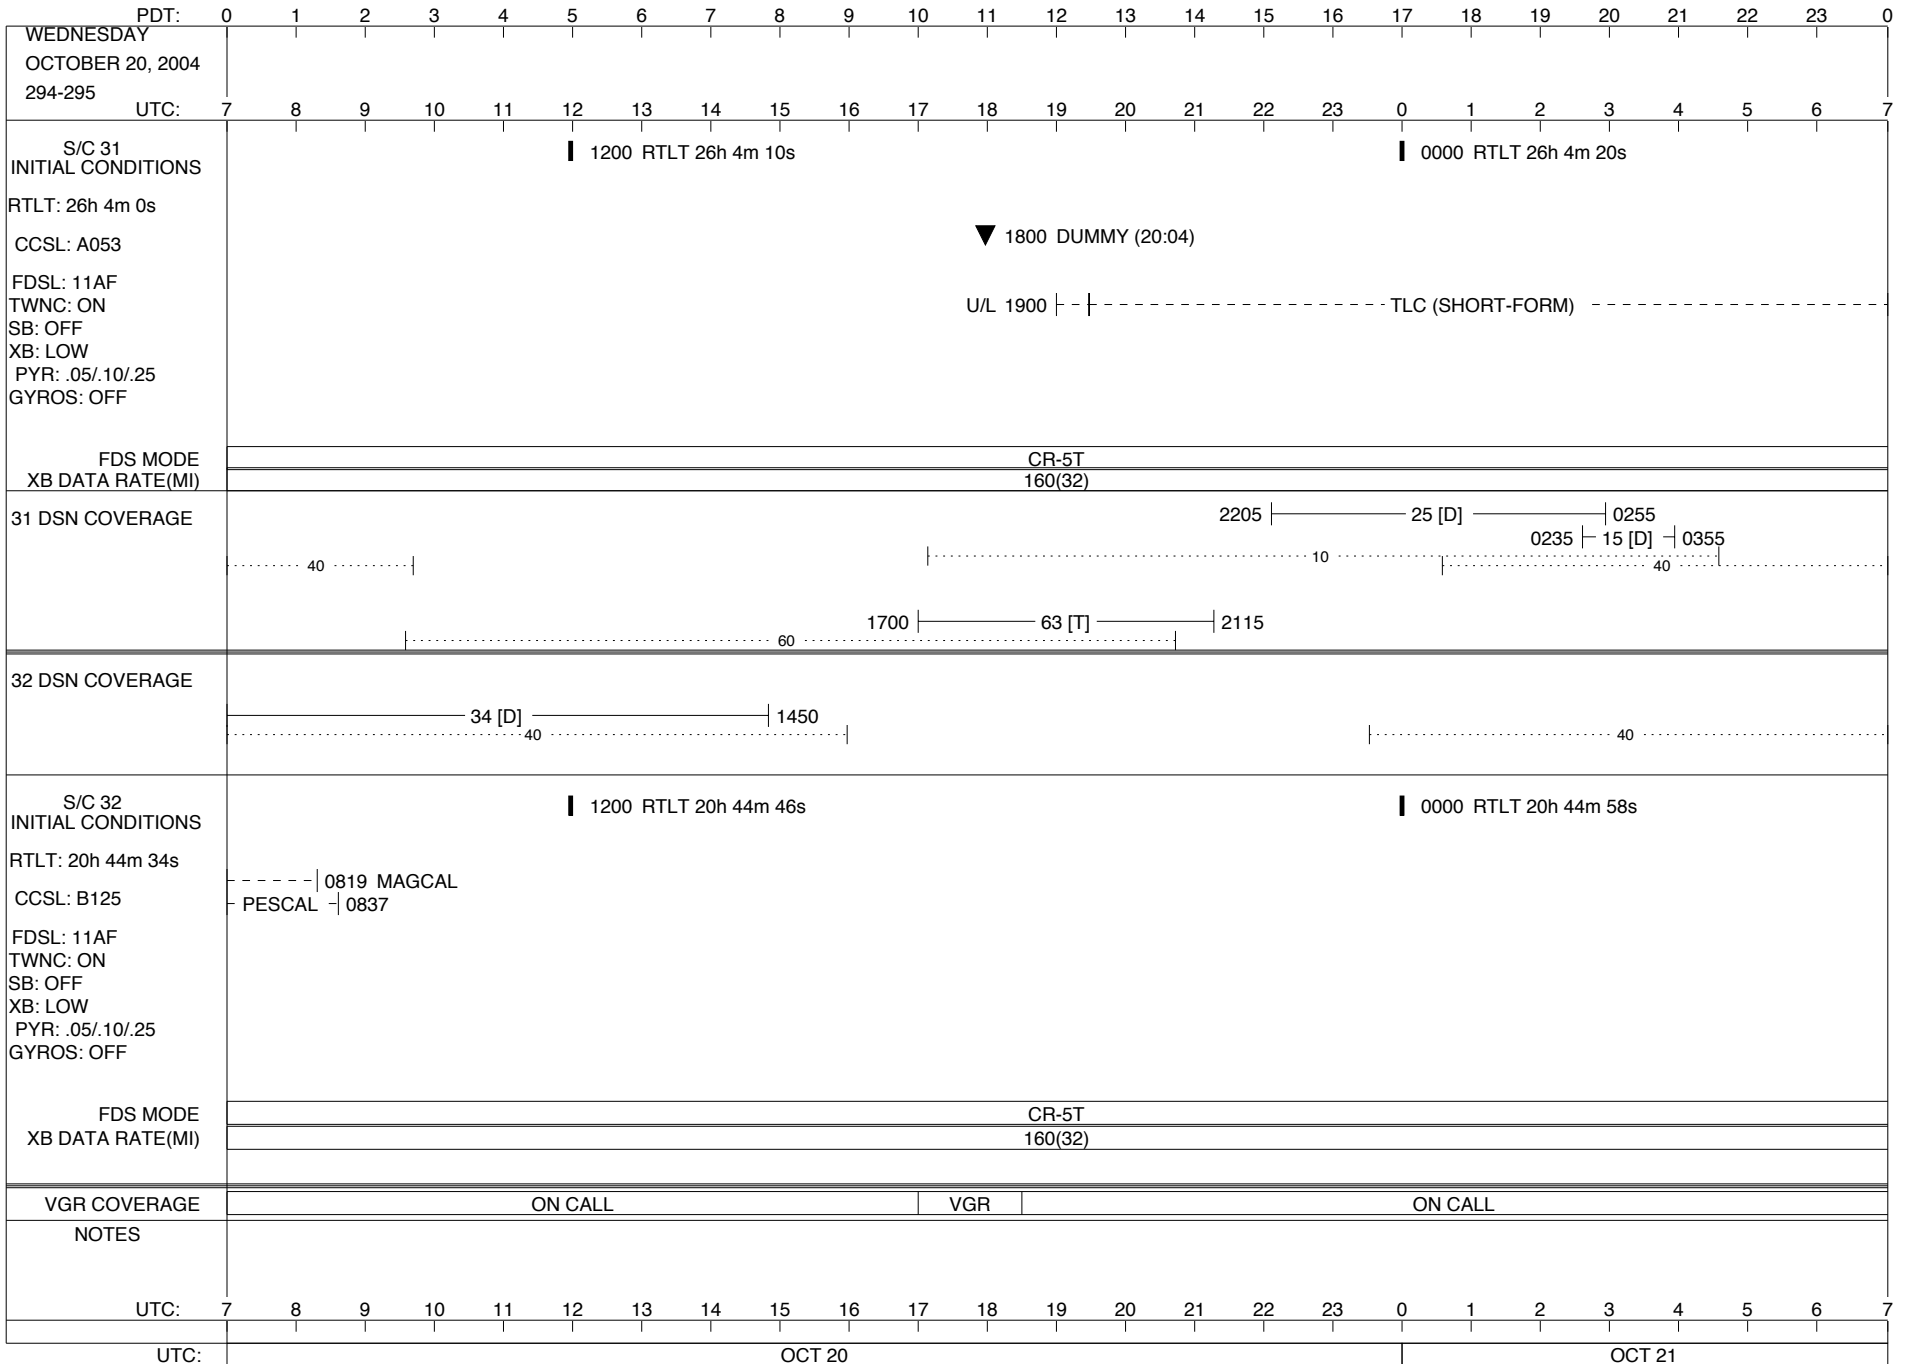

ISSUE DATE: 10/14/04 17:24