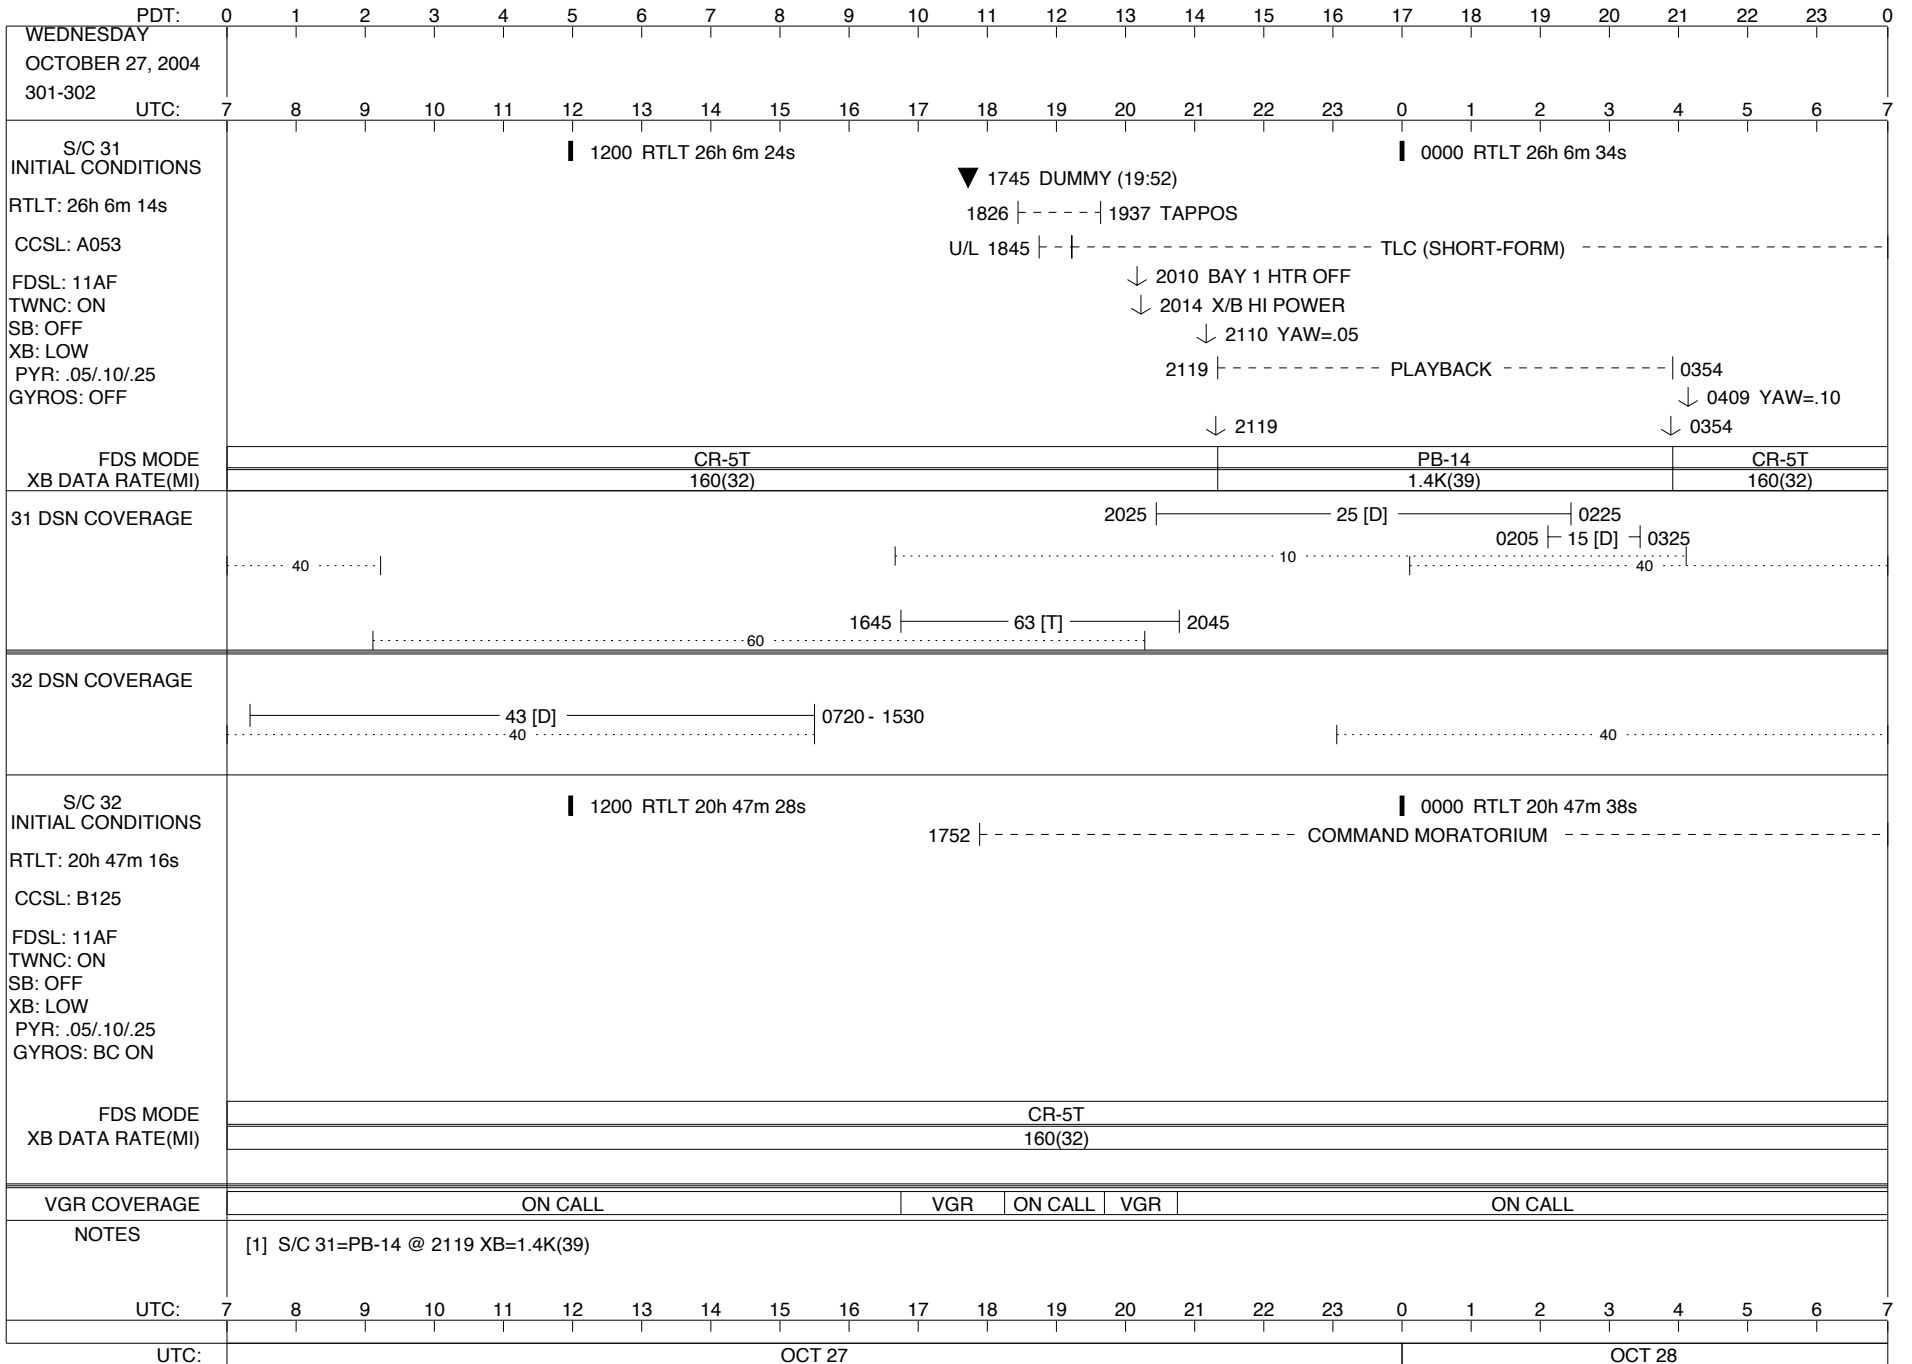

ISSUE DATE: 10/14/04 17:24