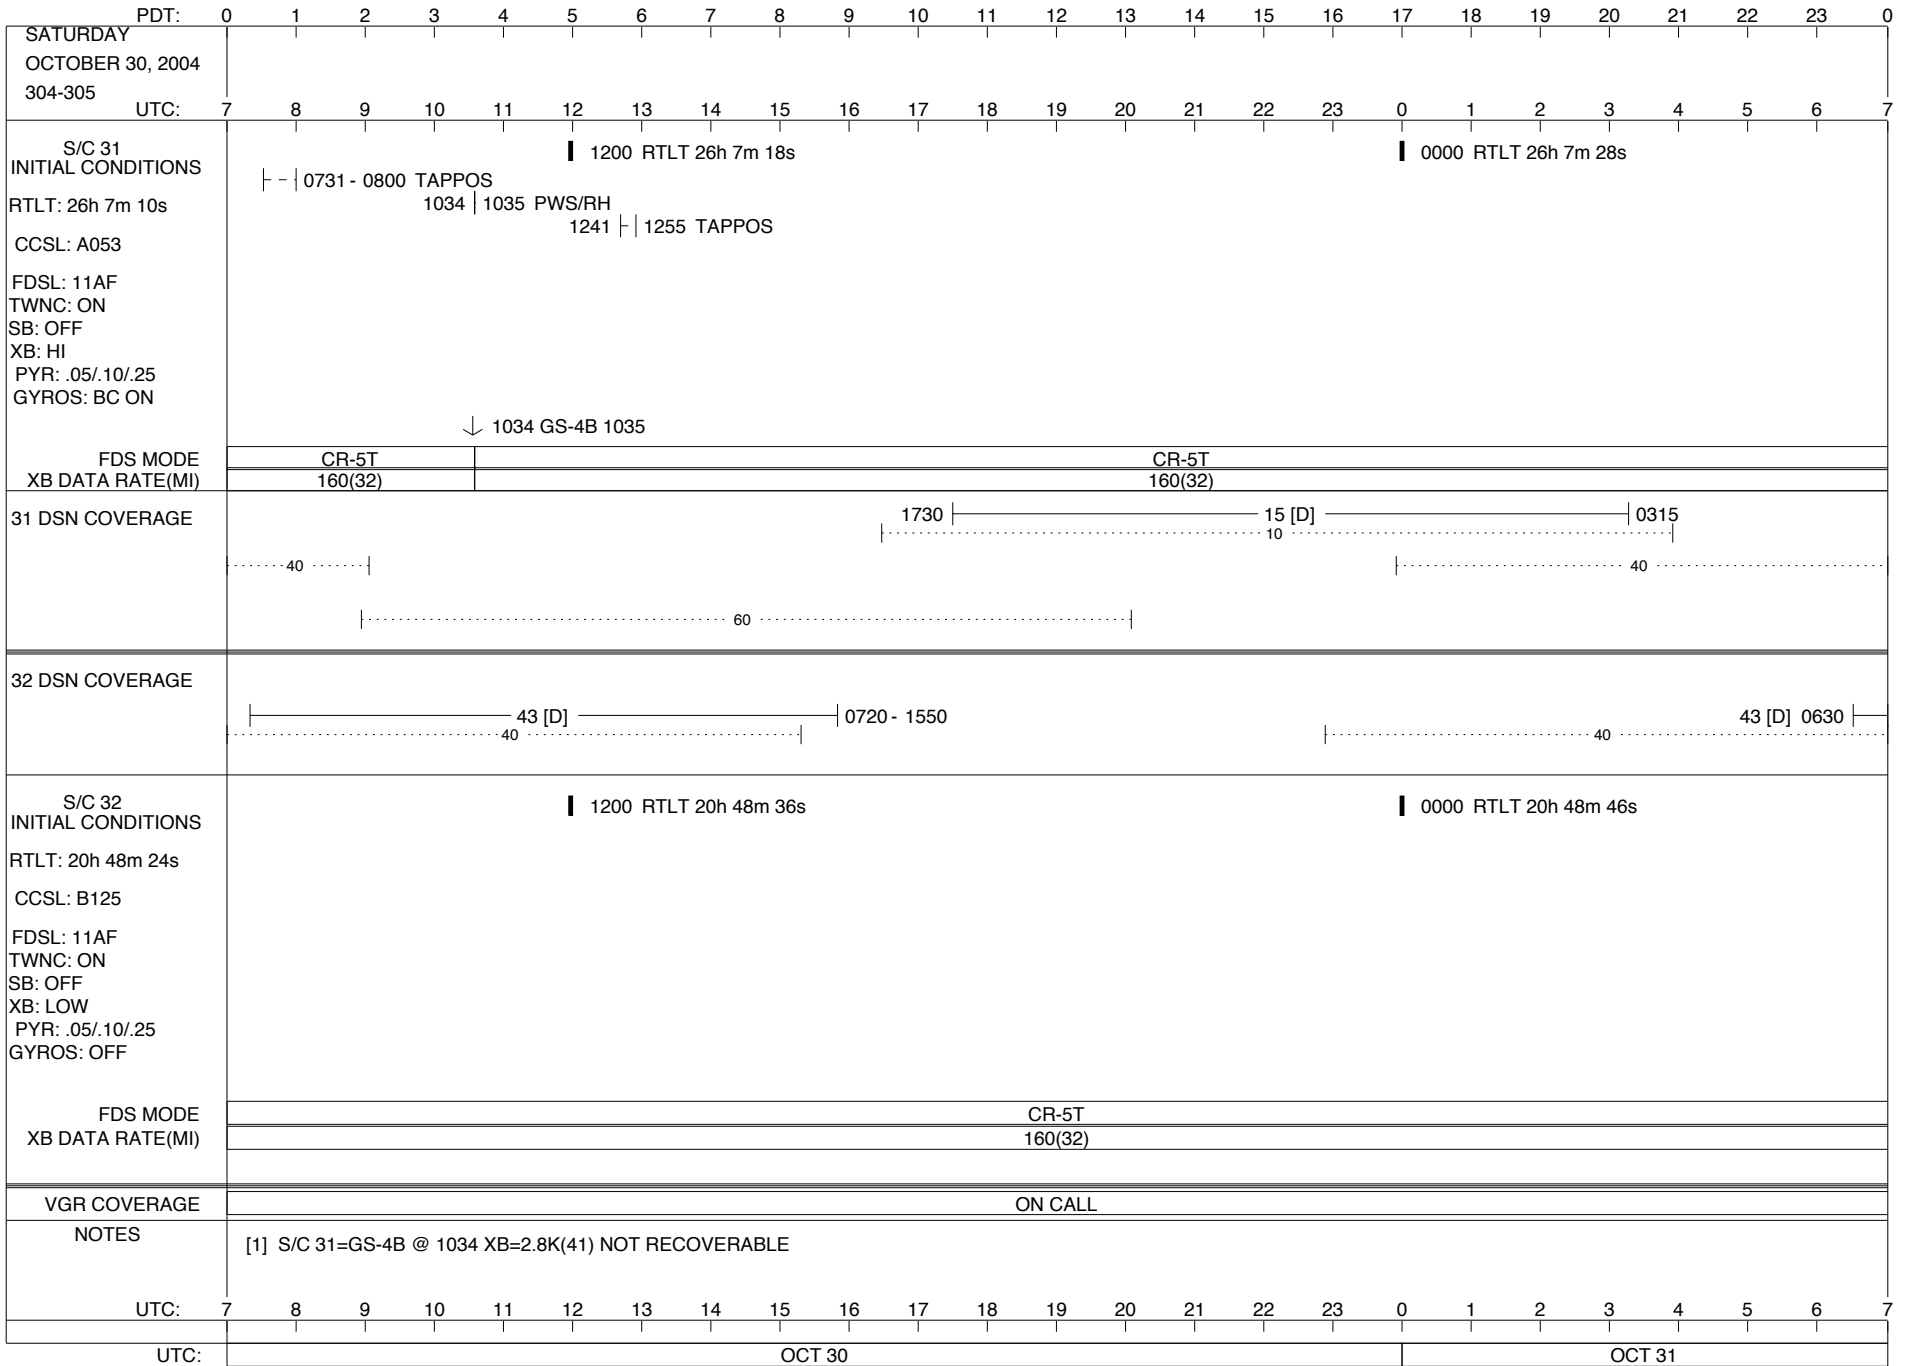

ISSUE DATE: 10/14/04 17:24