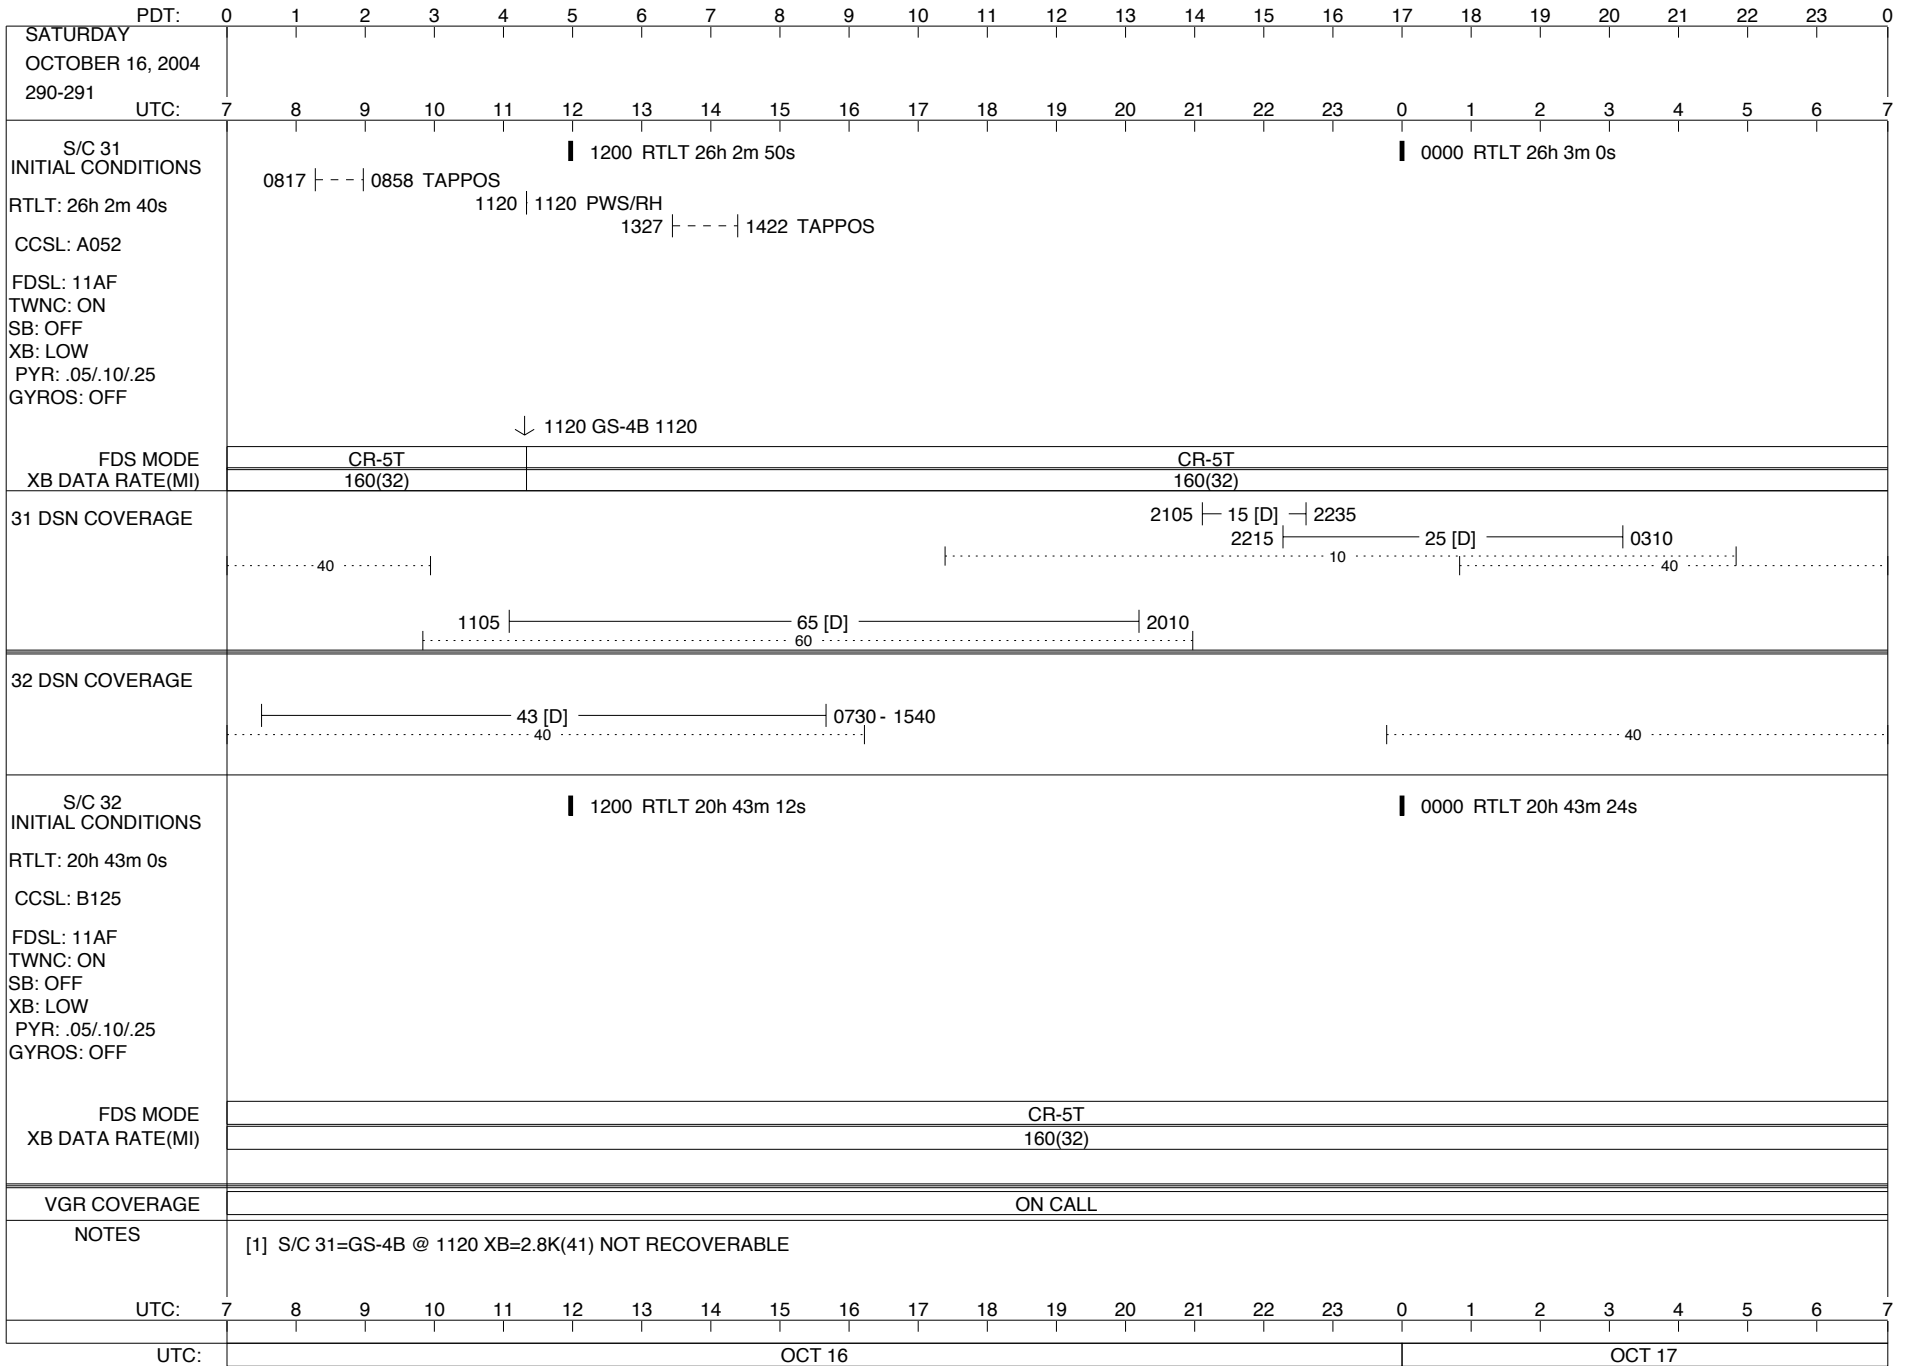

ISSUE DATE: 10/14/04 17:24