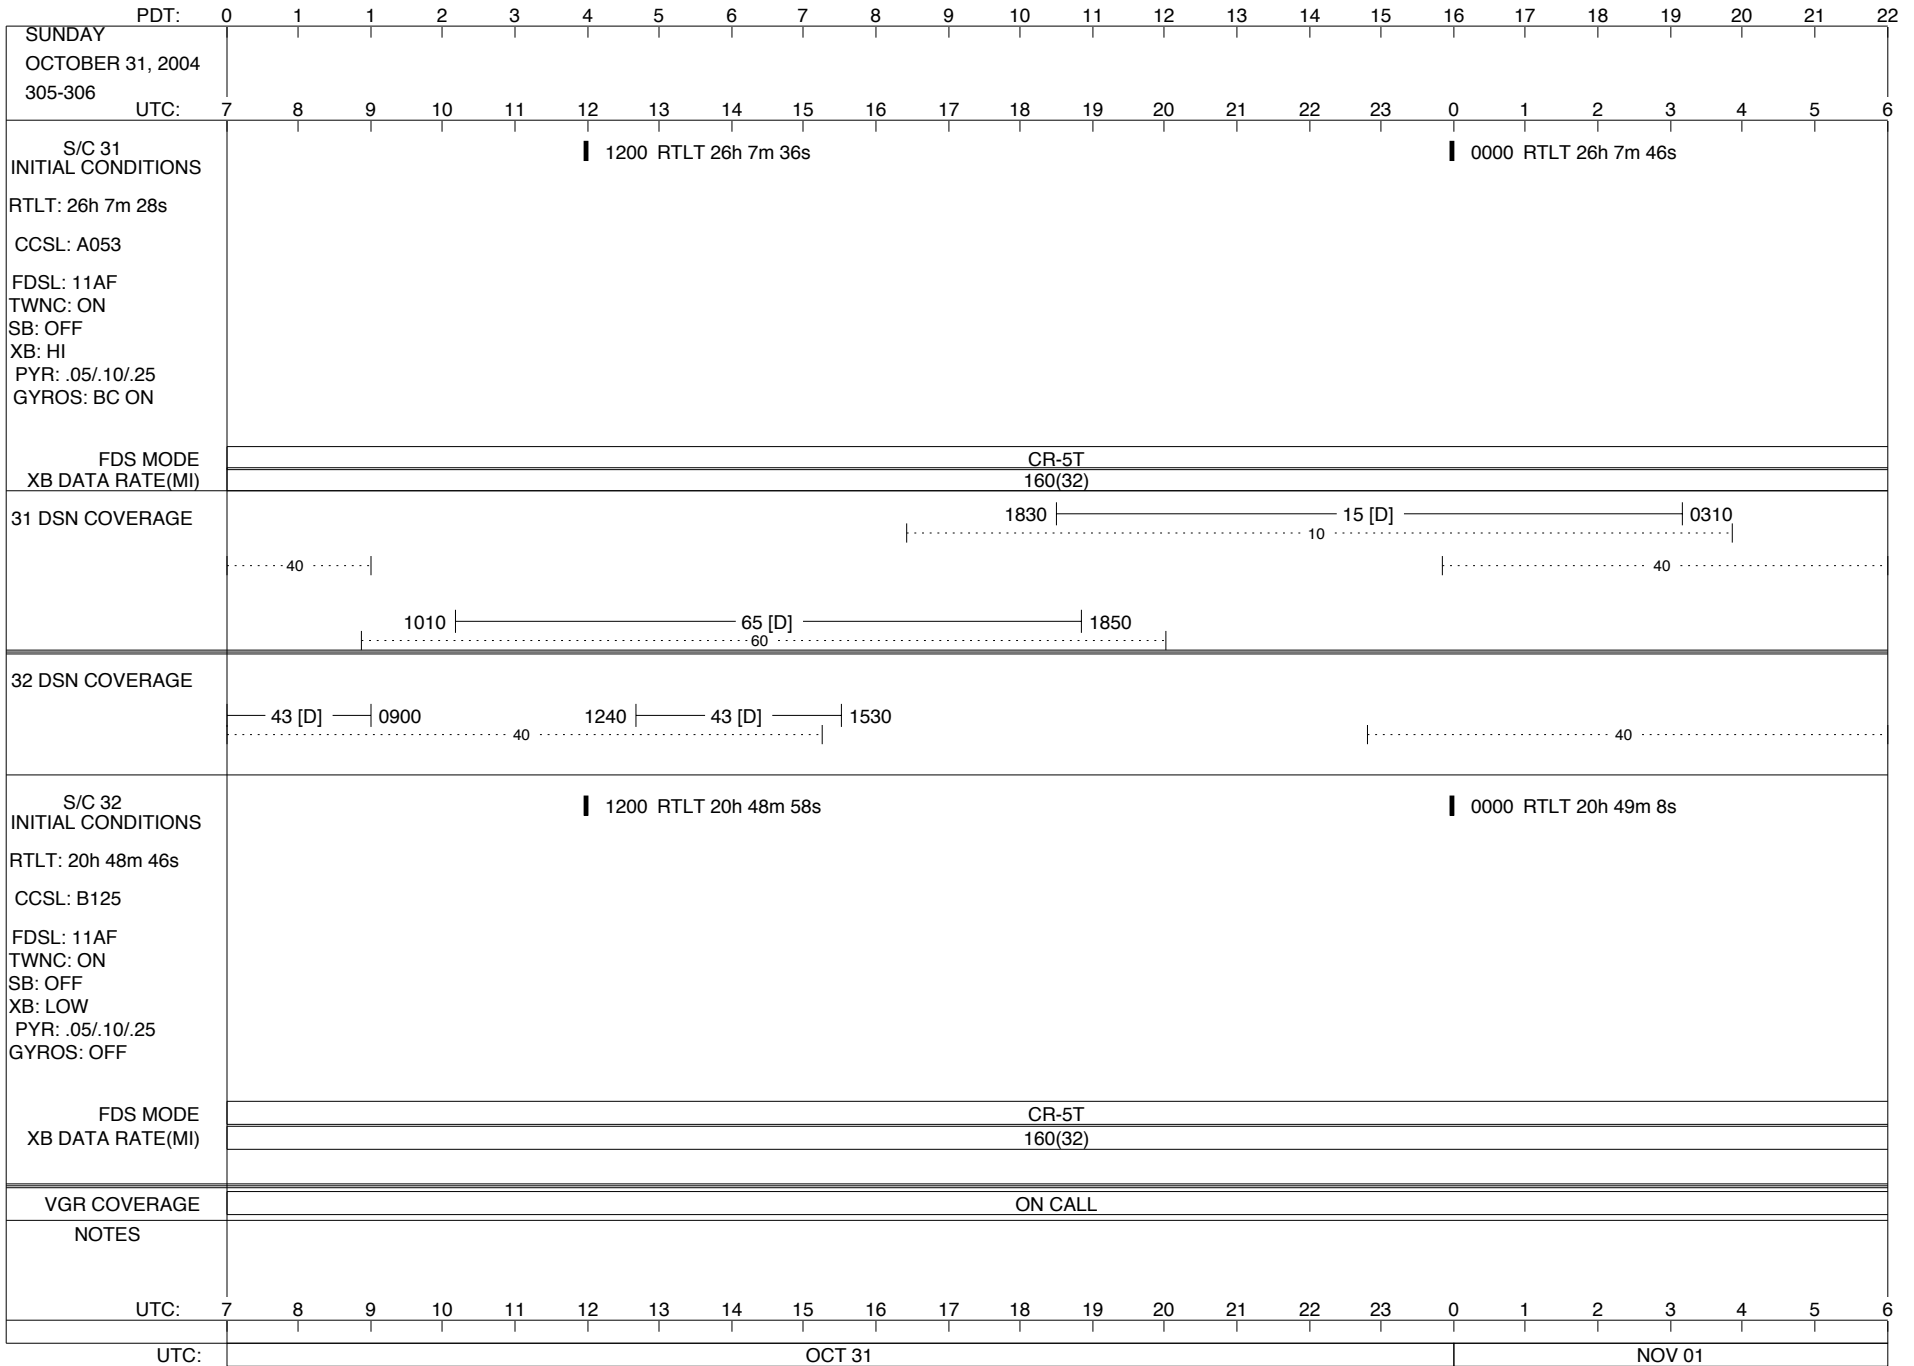

ISSUE DATE: 10/14/04 17:24