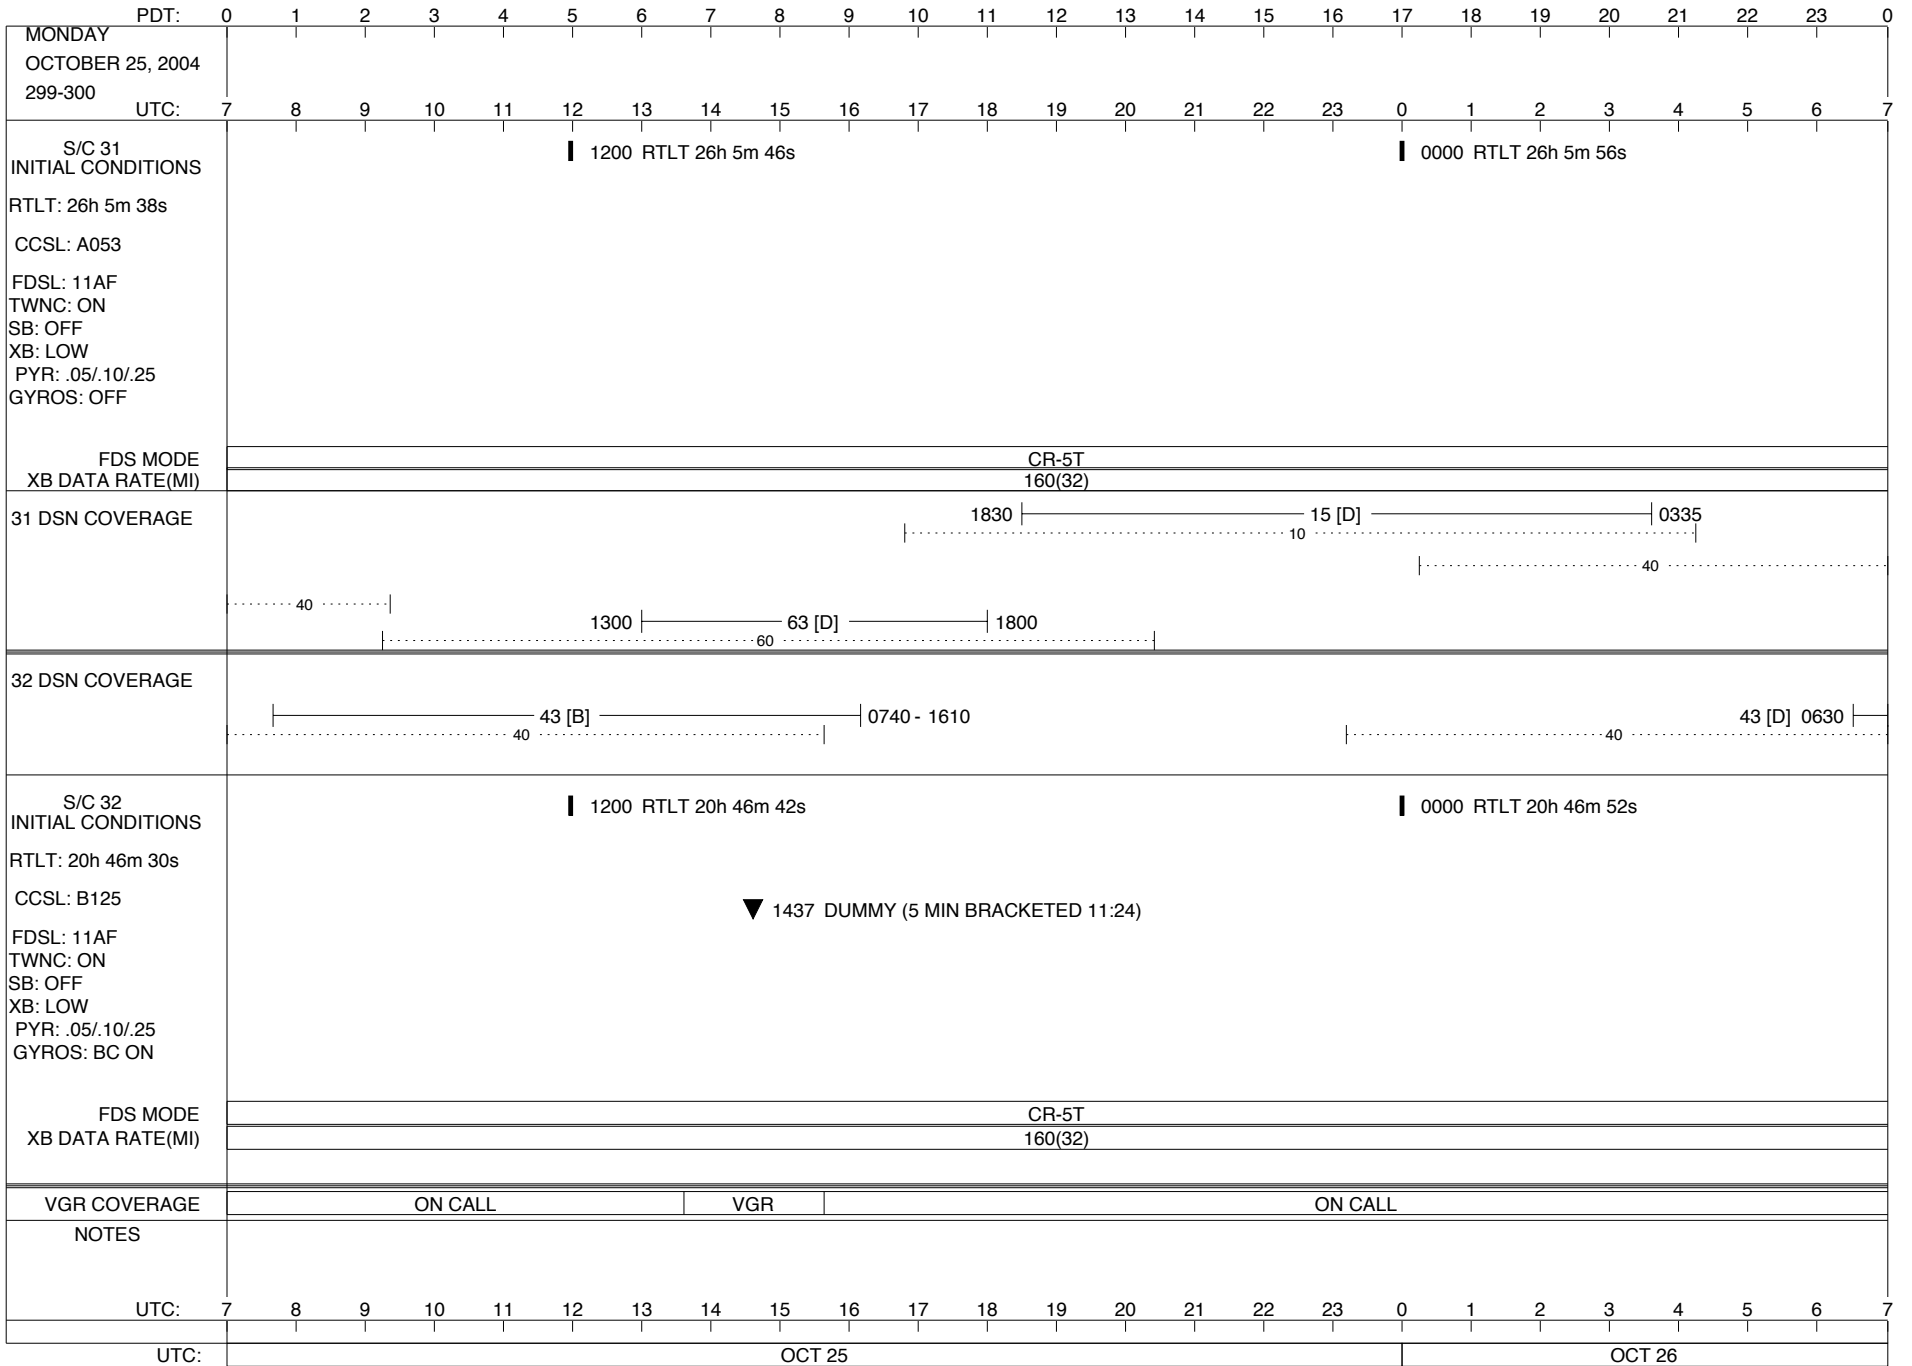

ISSUE DATE: 10/14/04 17:24