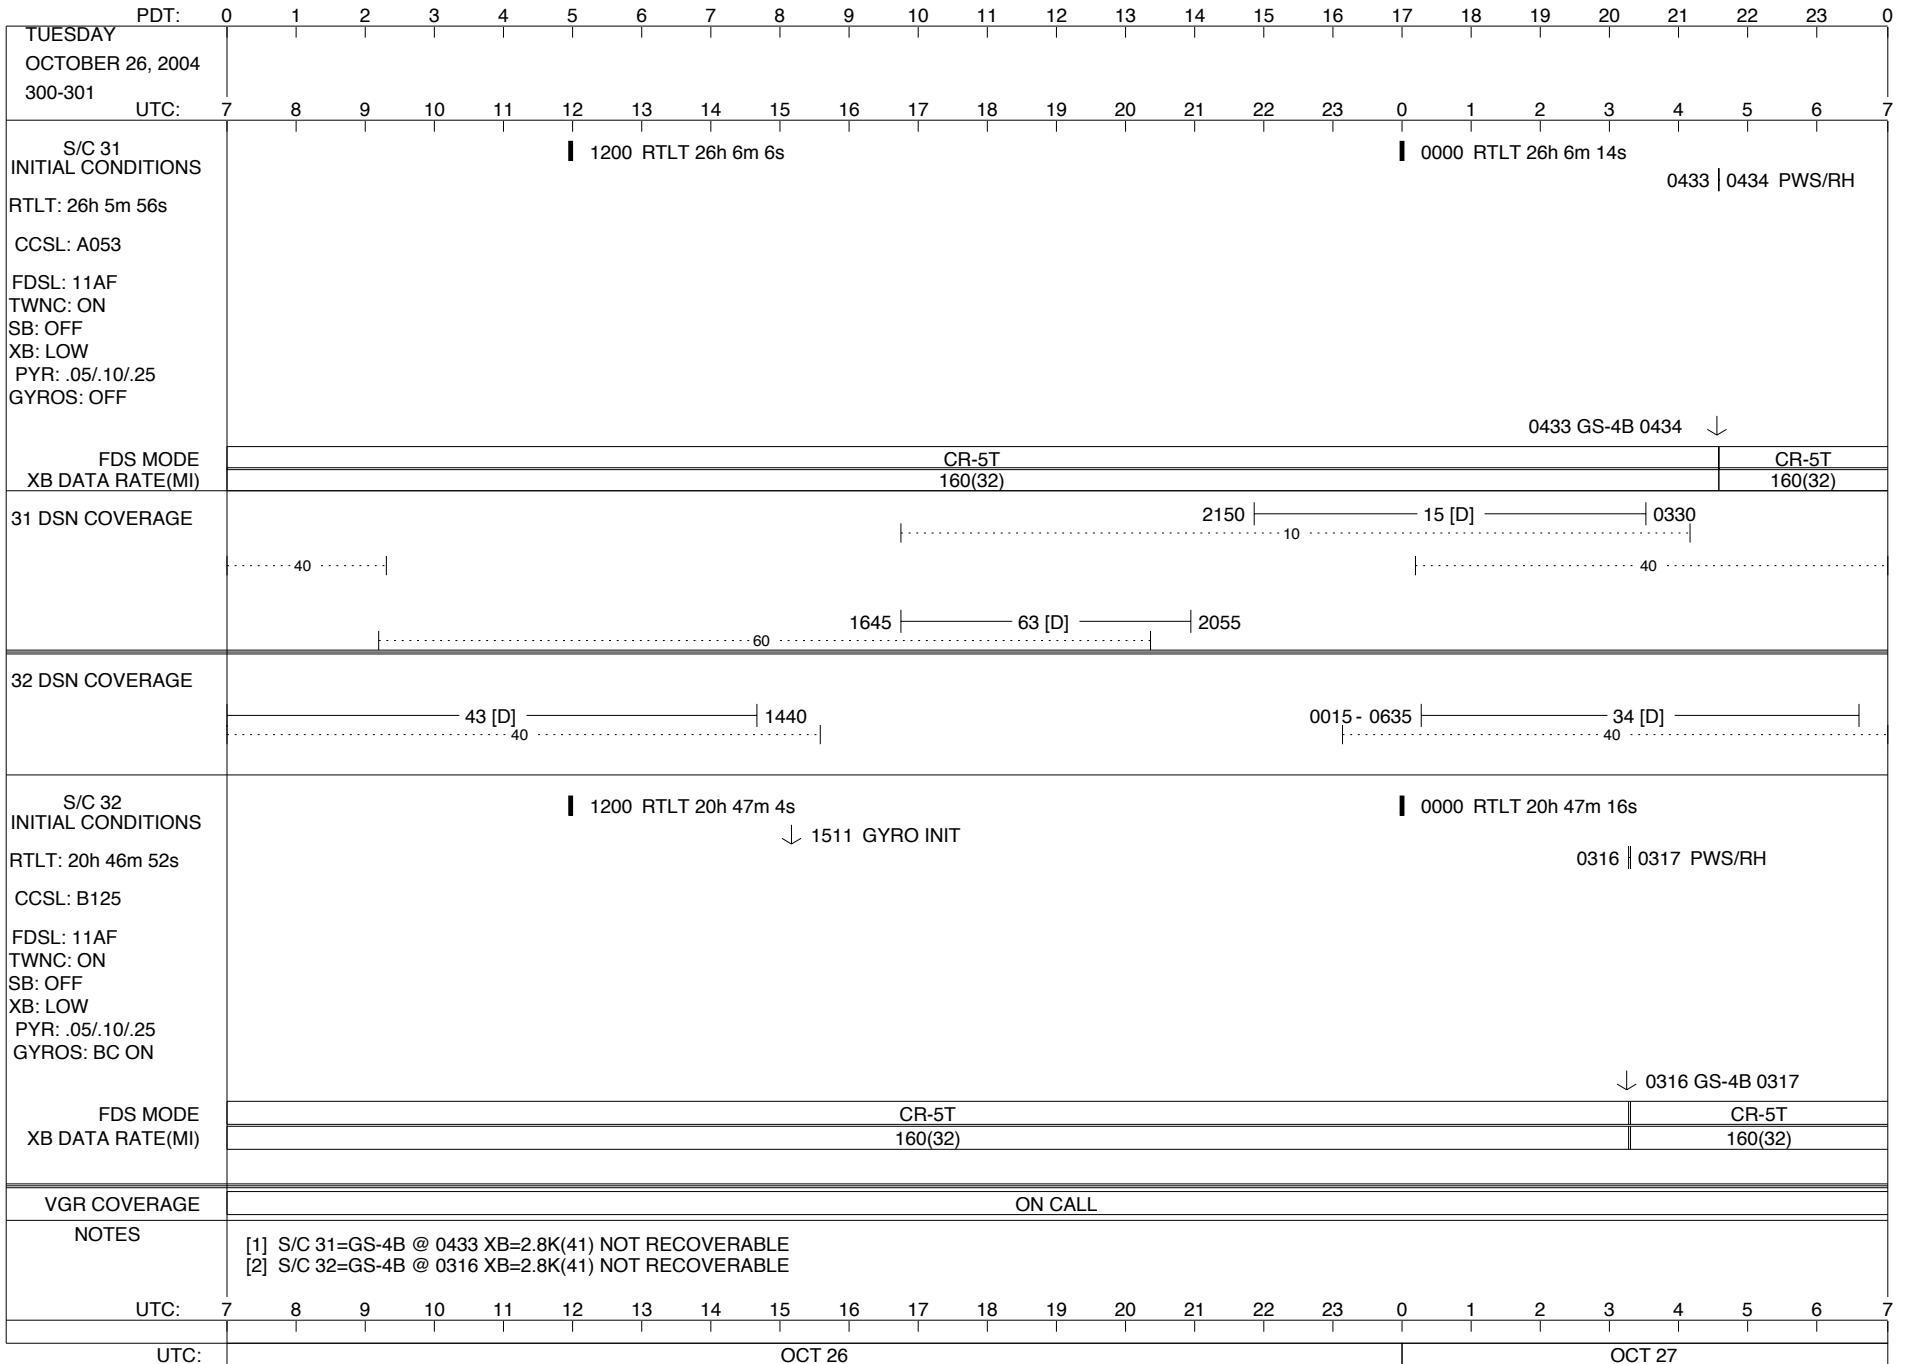

ISSUE DATE: 10/14/04 17:24