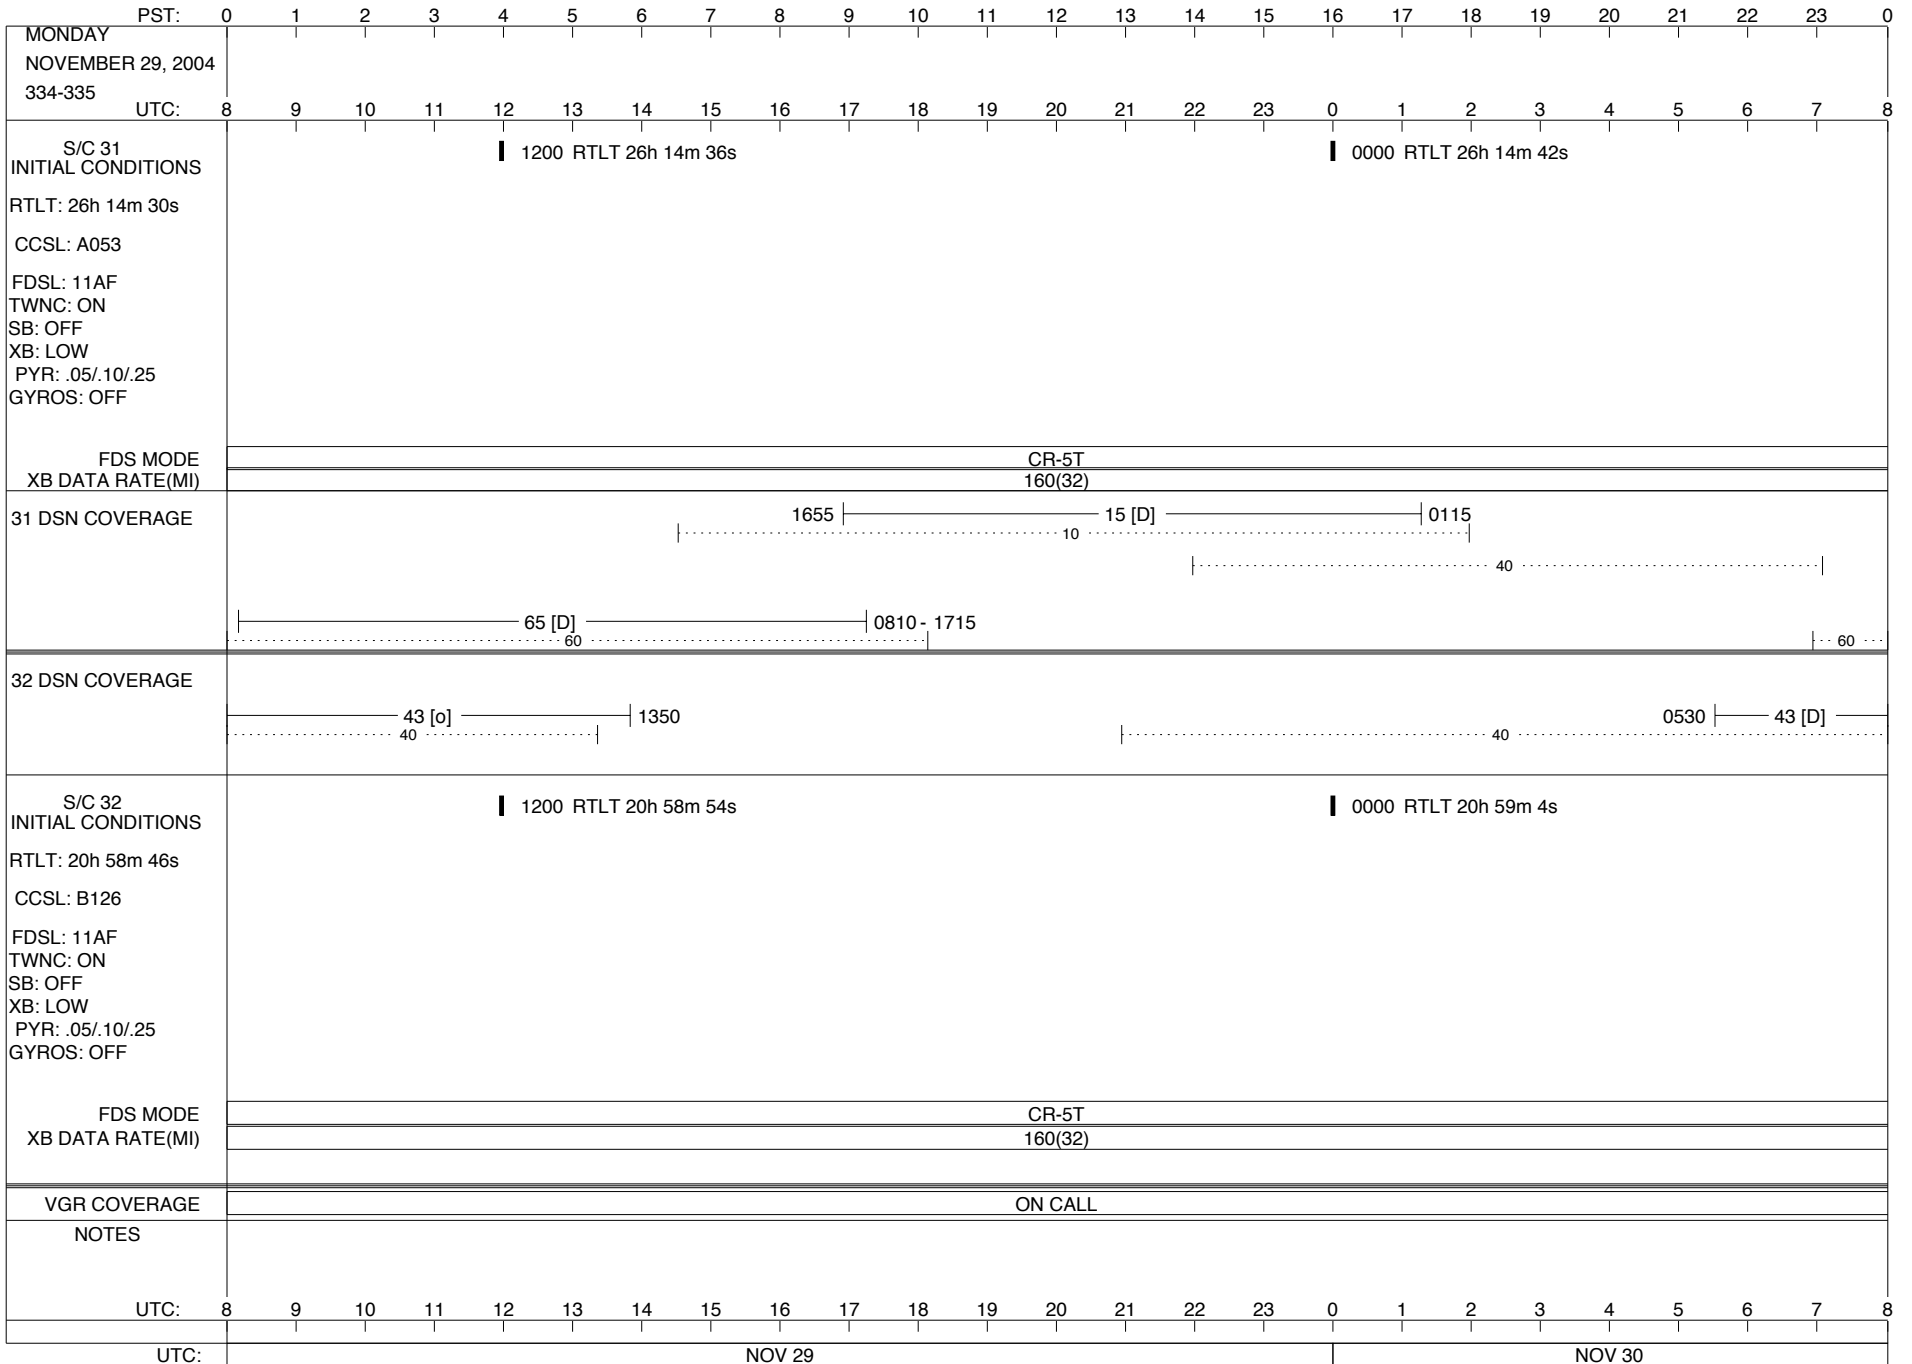

ISSUE DATE: 11/10/04 18:18

TUESDAY		PST: 0 1 2 3 4 5 6 7 8 9 10 11 12 13 14 15 16 17 18 19 20 21 22 23 0																							
NOVEMBER 30, 2004		UTC: 8 9 10 11 12 13 14 15 16 17 18 19 20 21 22 23 0 1 2 3 4 5 6 7 8																							
S/C 31 INITIAL CONDITIONS RTLT: 26h 14m 42s CCSL: A053 FDSL: 11AF TWNC: ON SB: OFF XB: LOW PYR: .05/10/25 GYROS: OFF	1200 RTLT 26h 14m 46s																			0000 RTLT 26h 14m 52s 0238 0238 PWS/RH					
	↓ 0238 GS-4B 0238																								
	FDS MODE	CR-5T																		CR-5T					
XB DATA RATE(MI)	160(32)																		160(32)						
31 DSN COVERAGE																									
32 DSN COVERAGE																									
S/C 32 INITIAL CONDITIONS RTLT: 20h 59m 4s CCSL: B126 FDSL: 11AF TWNC: ON SB: OFF XB: LOW PYR: .05/10/25 GYROS: OFF	1200 RTLT 20h 59m 14s																			0000 RTLT 20h 59m 22s 0122 0123 PWS/RH					
	↓ 0122 GS-4B 0123																								
	FDS MODE	CR-5T																		CR-5T					
XB DATA RATE(MI)	160(32)																		160(32)						
VGR COVERAGE	ON CALL																								
NOTES	[1] S/C 31=GS-4B @ 0238 XB=2.8K(41) NOT RECOVERABLE [2] S/C 32=GS-4B @ 0122 XB=2.8K(41) NOT RECOVERABLE																								
UTC: 8		9 10 11 12 13 14 15 16 17 18 19 20 21 22 23 0 1 2 3 4 5 6 7 8																							
UTC:		NOV 30																		DEC 01					