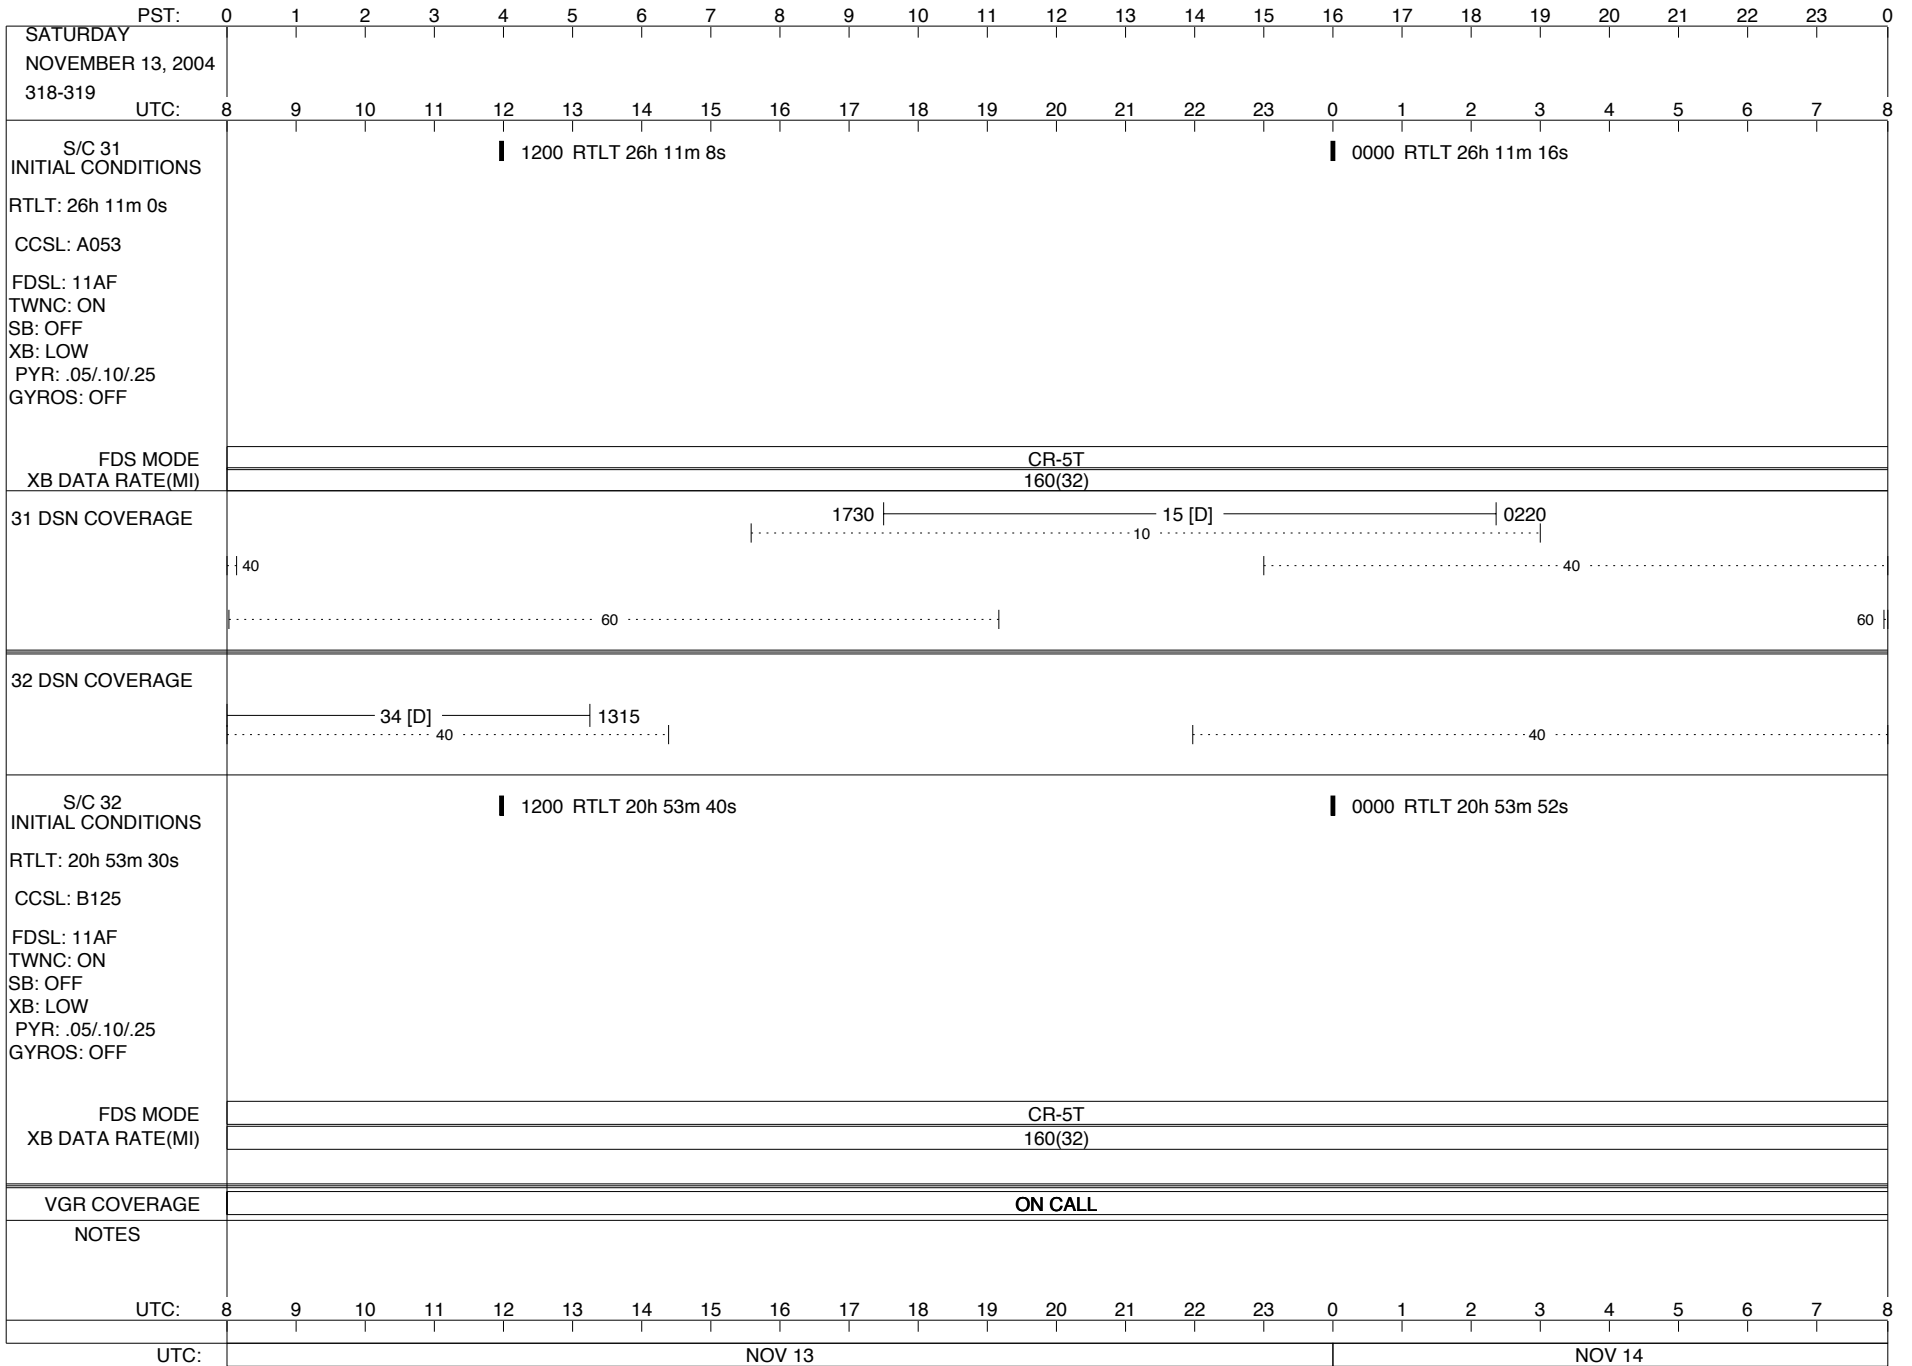

ISSUE DATE: 11/10/04 18:18