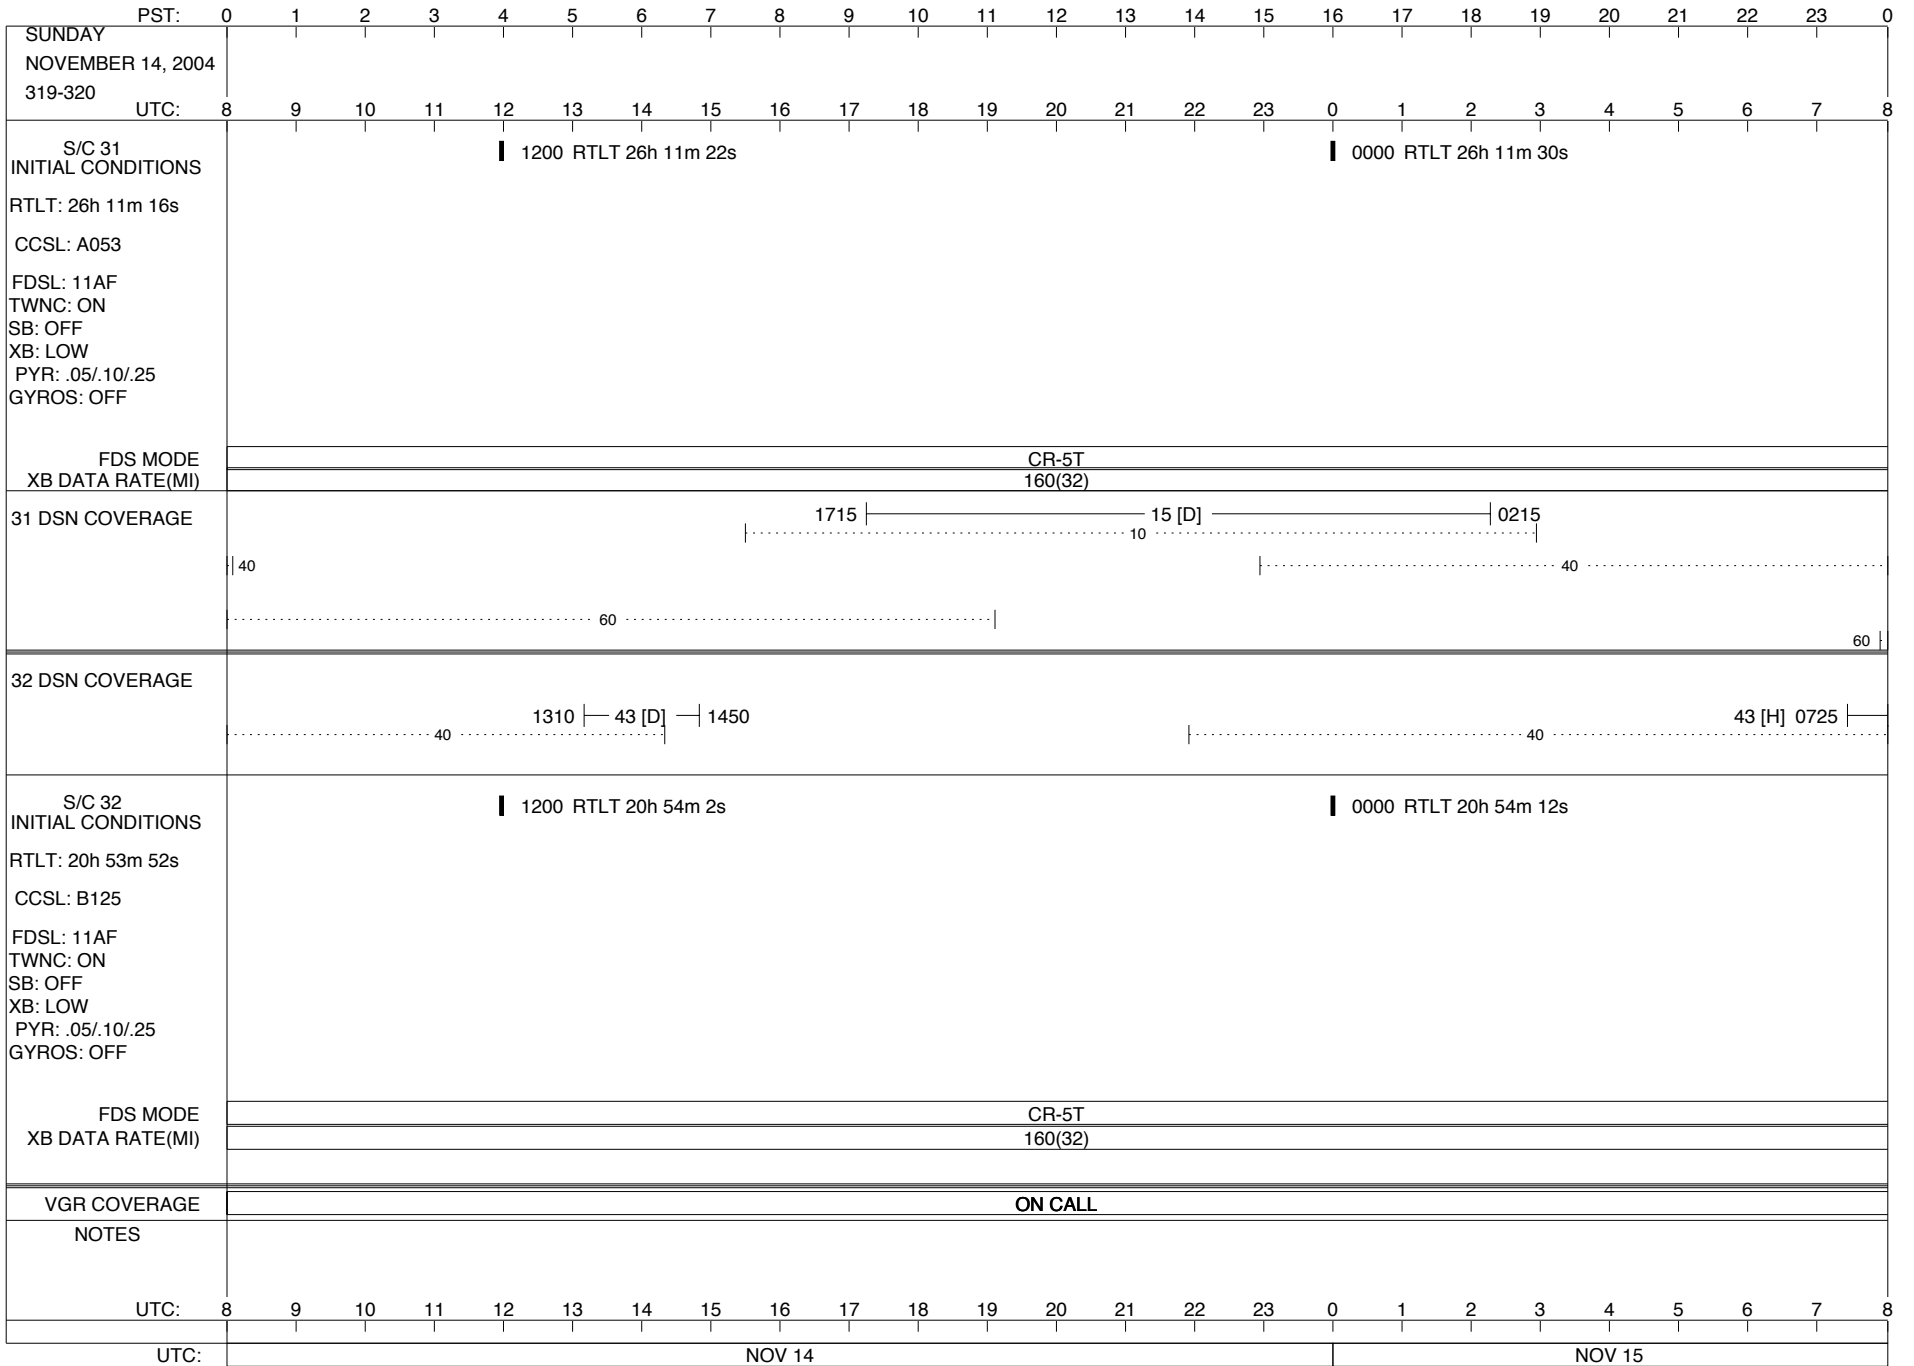

ISSUE DATE: 11/10/04 18:18