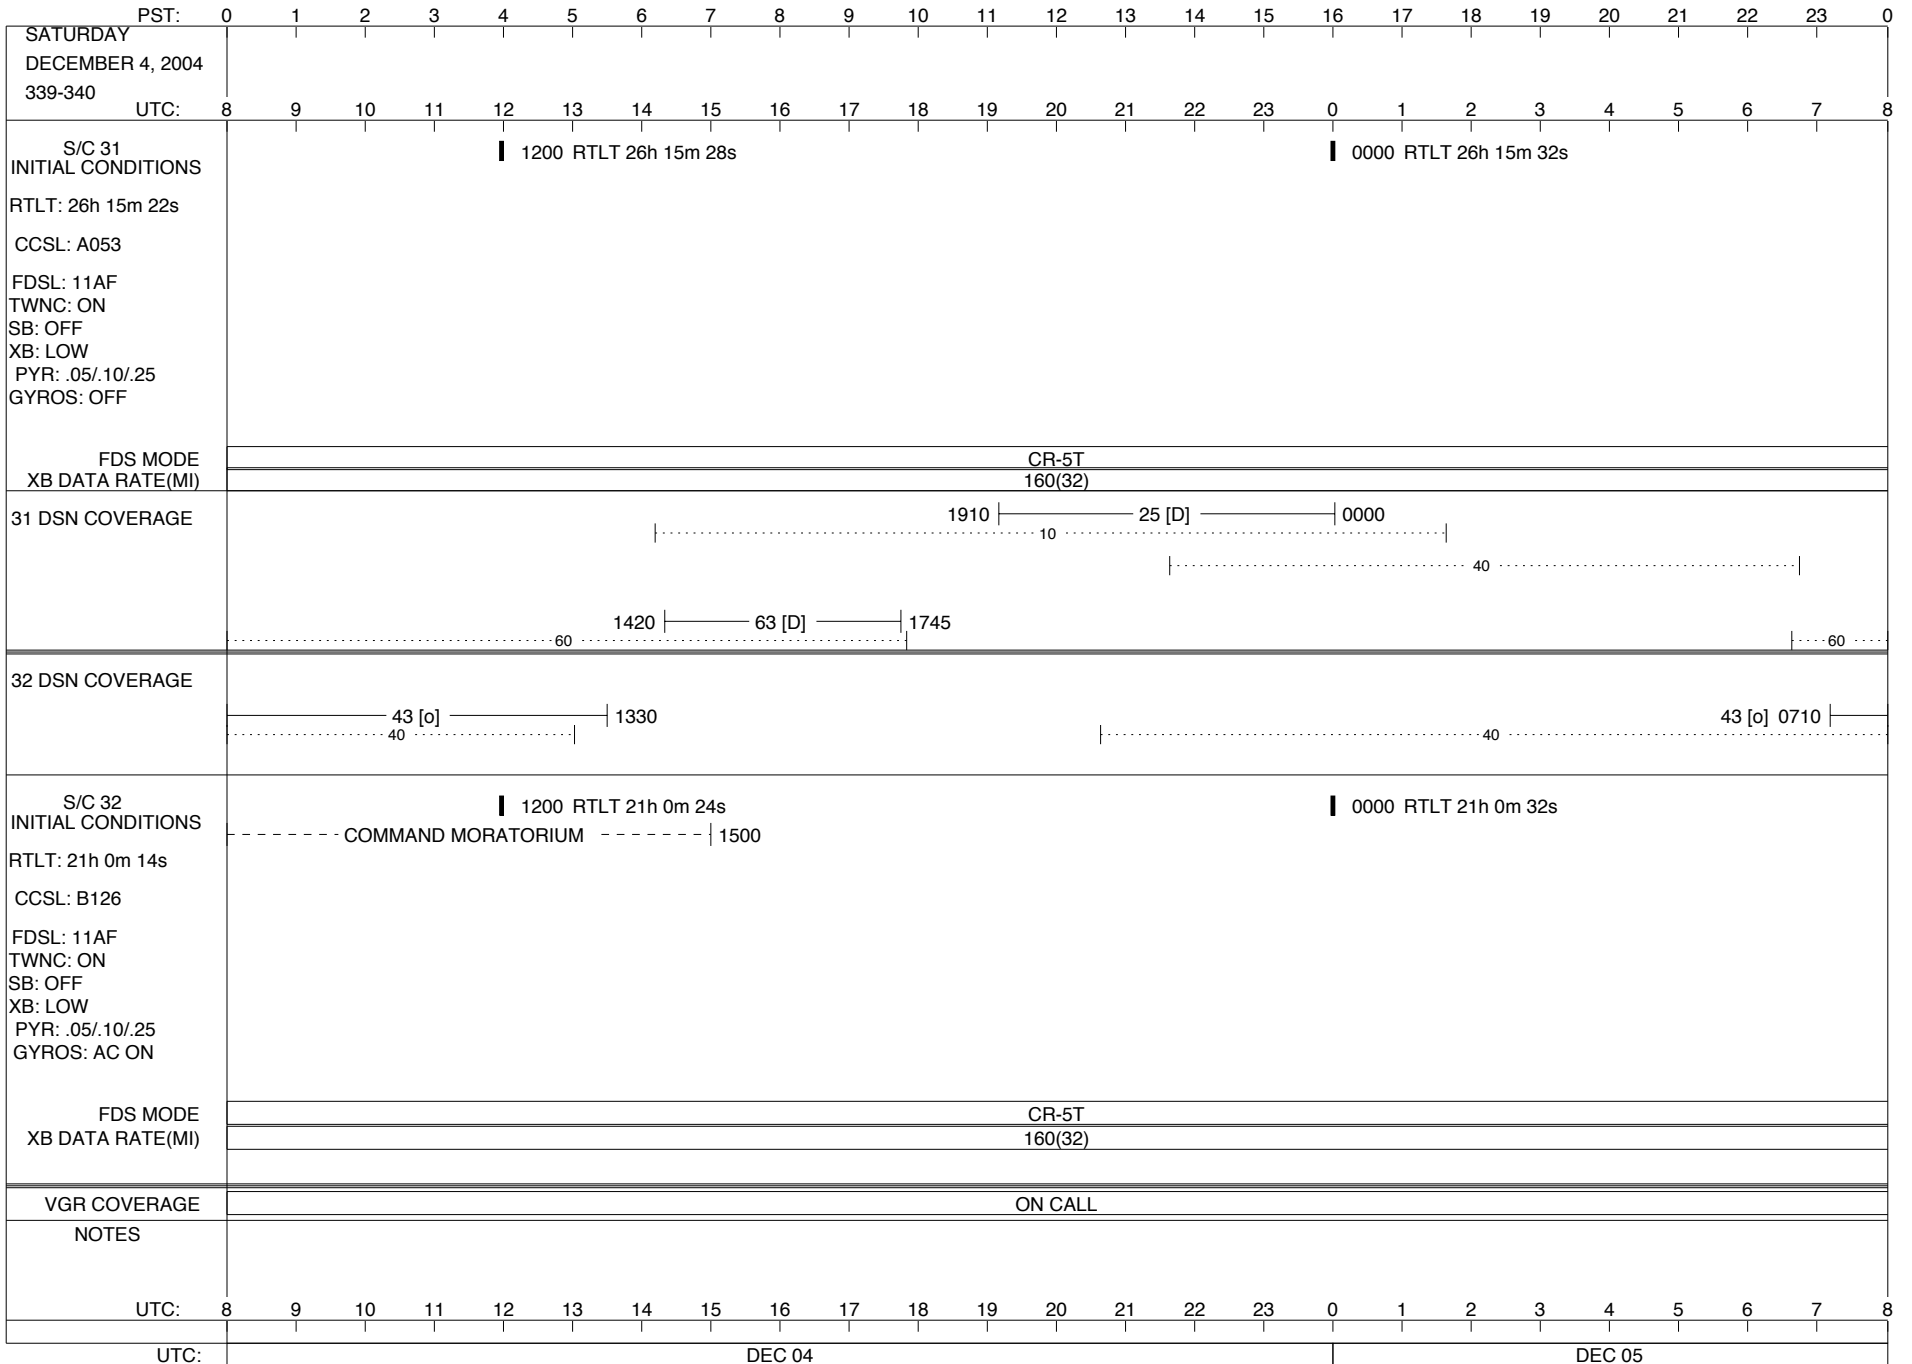

ISSUE DATE: 11/10/04 18:18