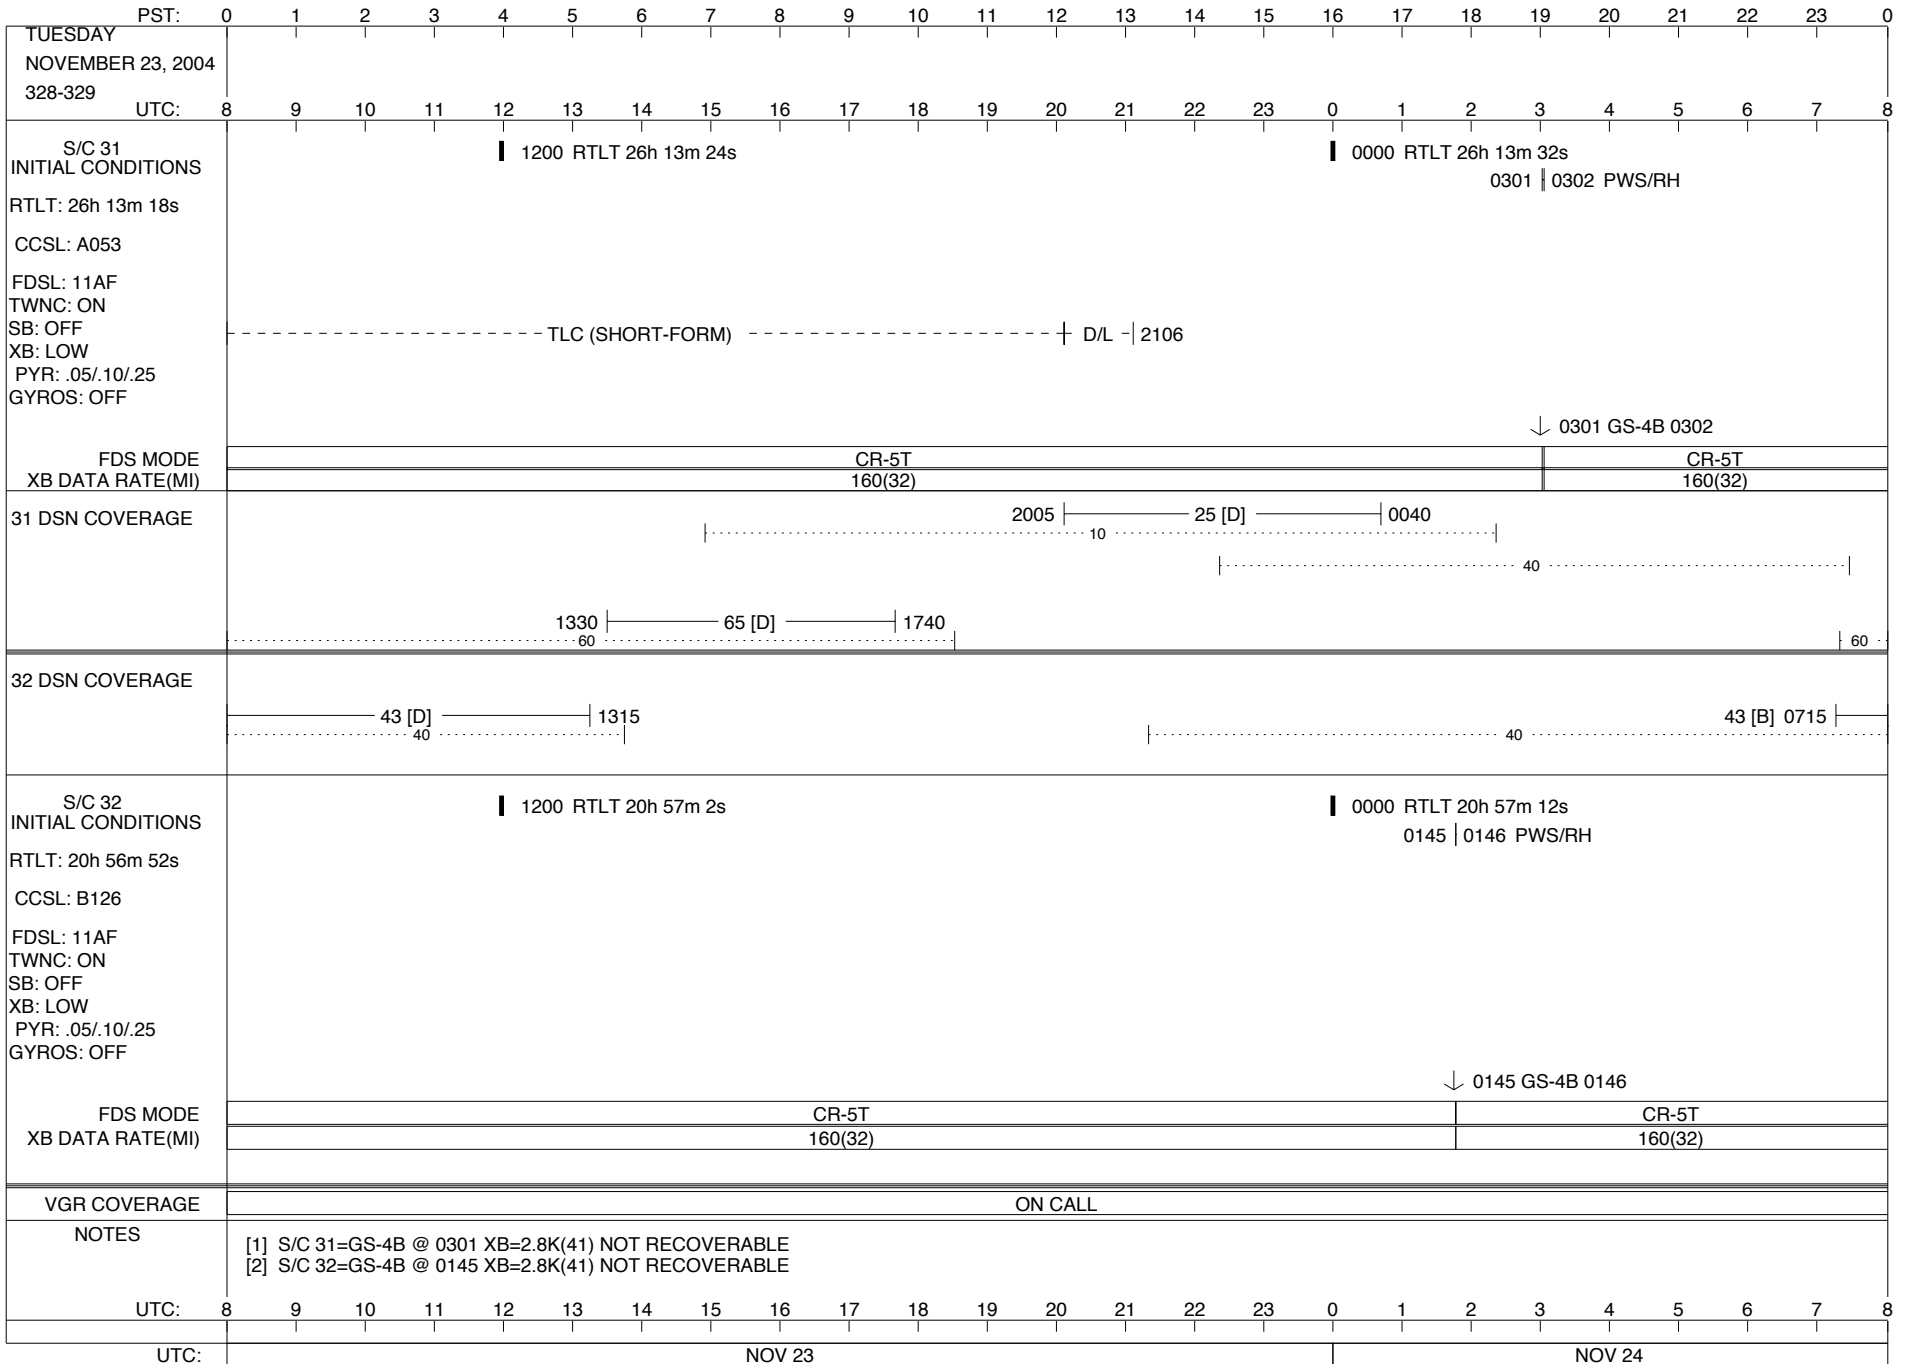

ISSUE DATE: 11/10/04 18:18