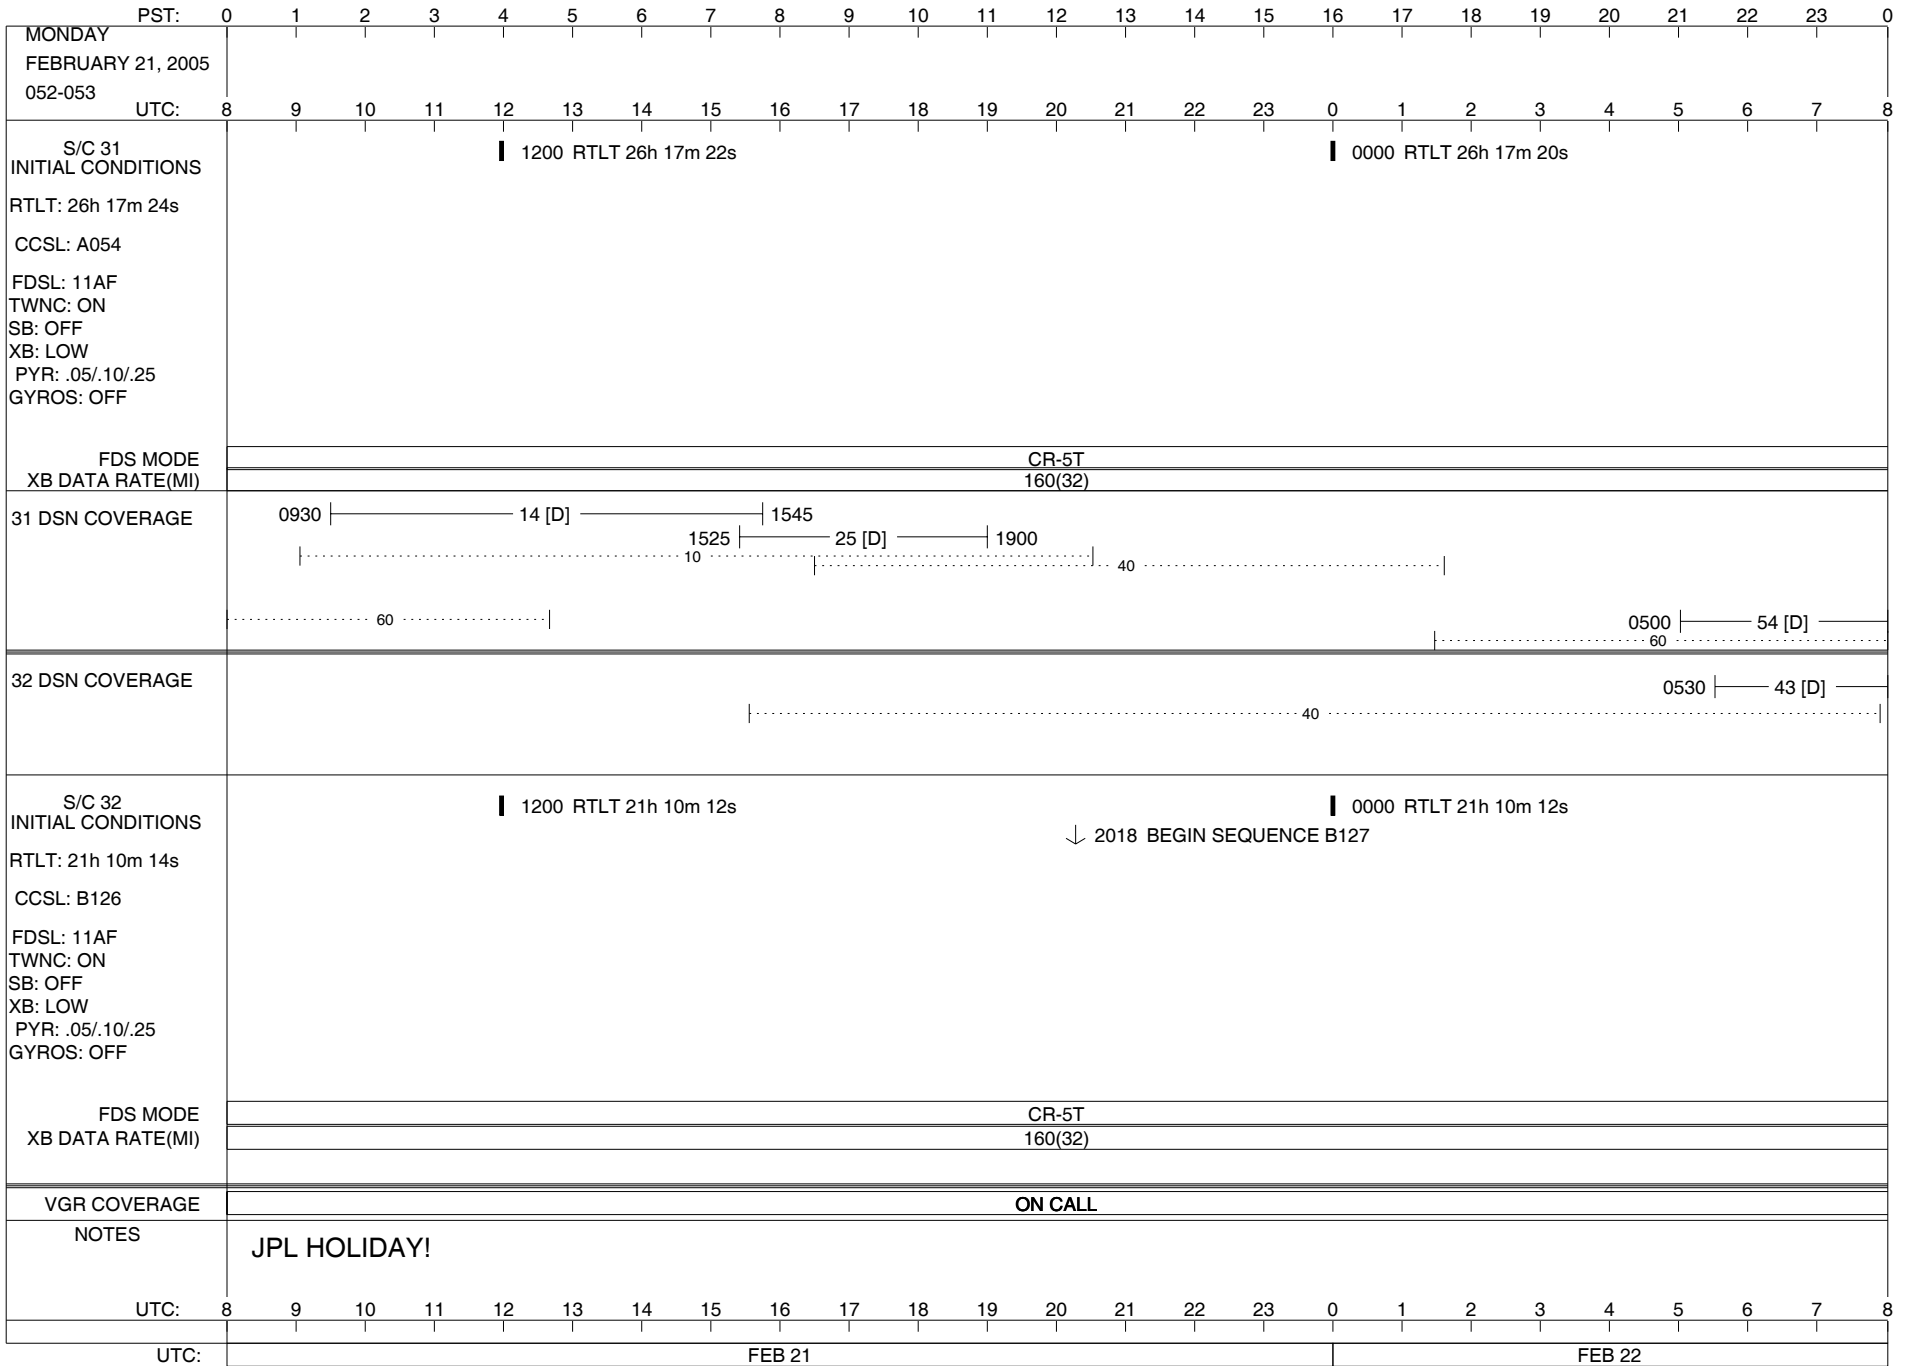

ISSUE DATE: 02/23/05 23:08