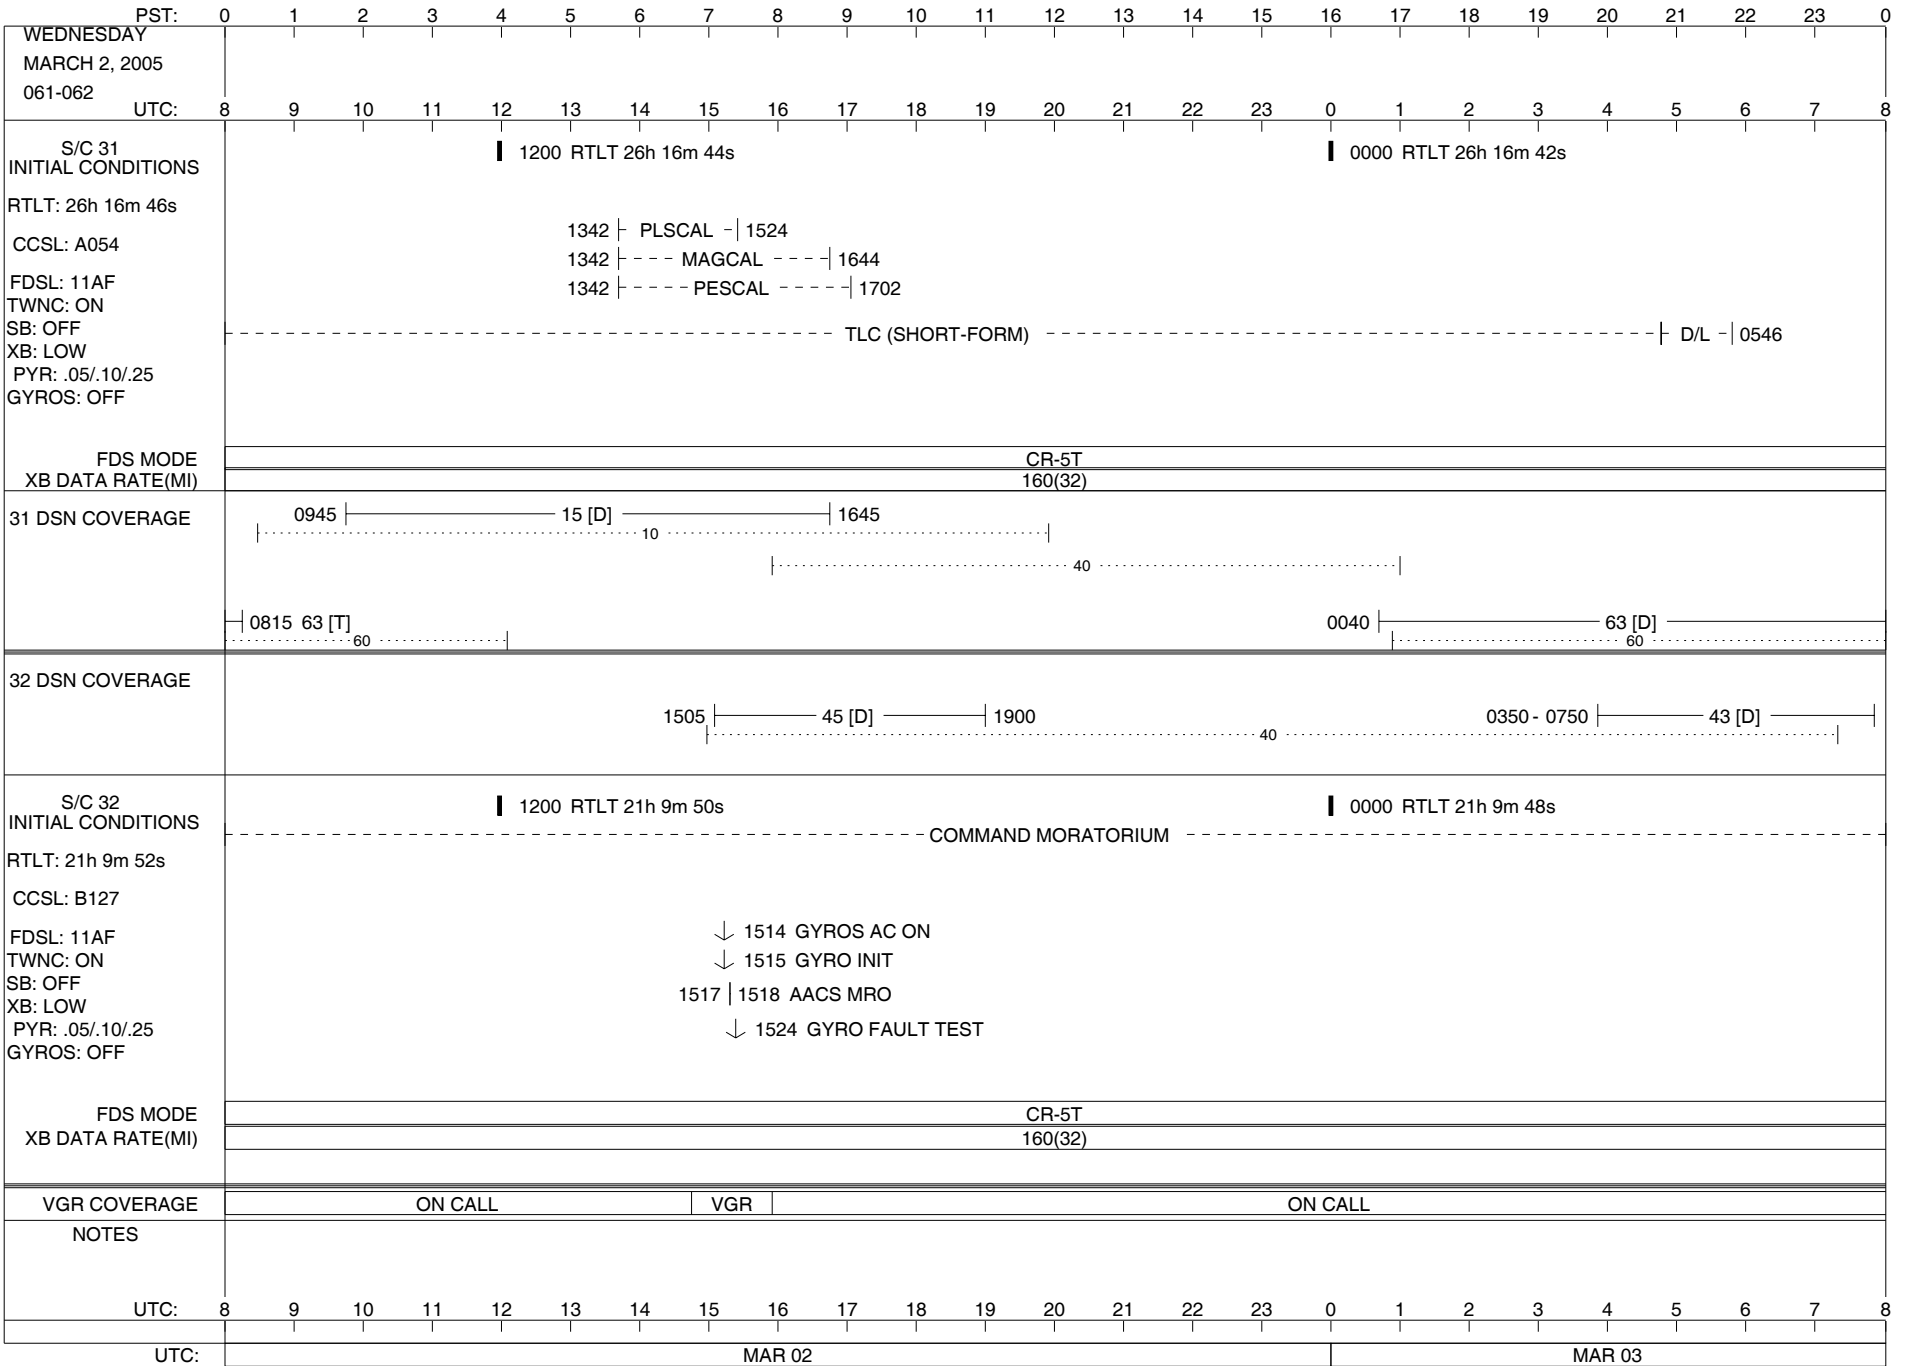

ISSUE DATE: 02/23/05 23:08