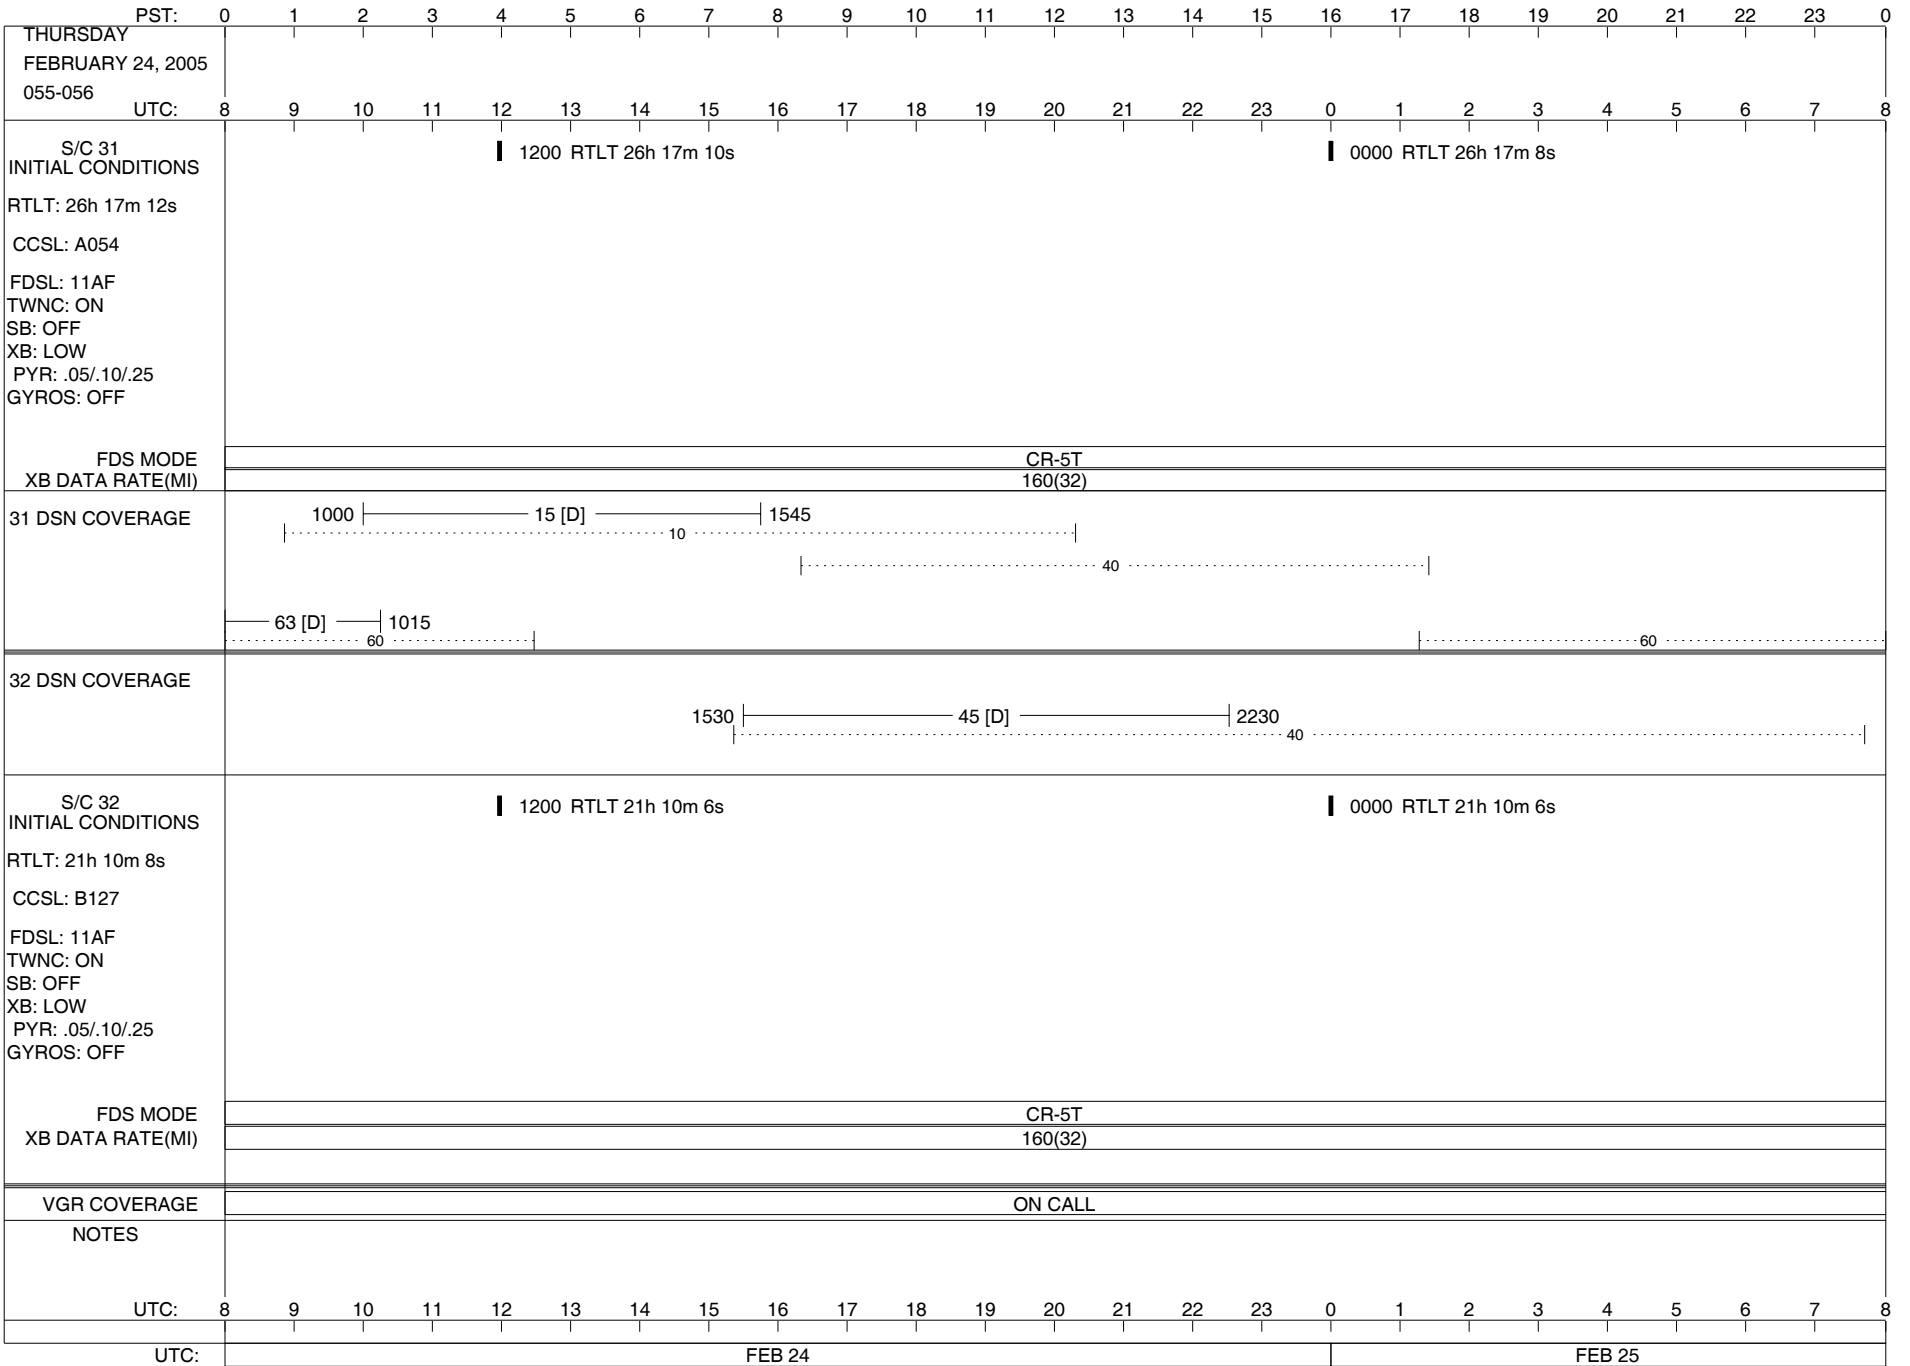

ISSUE DATE: 02/23/05 23:08