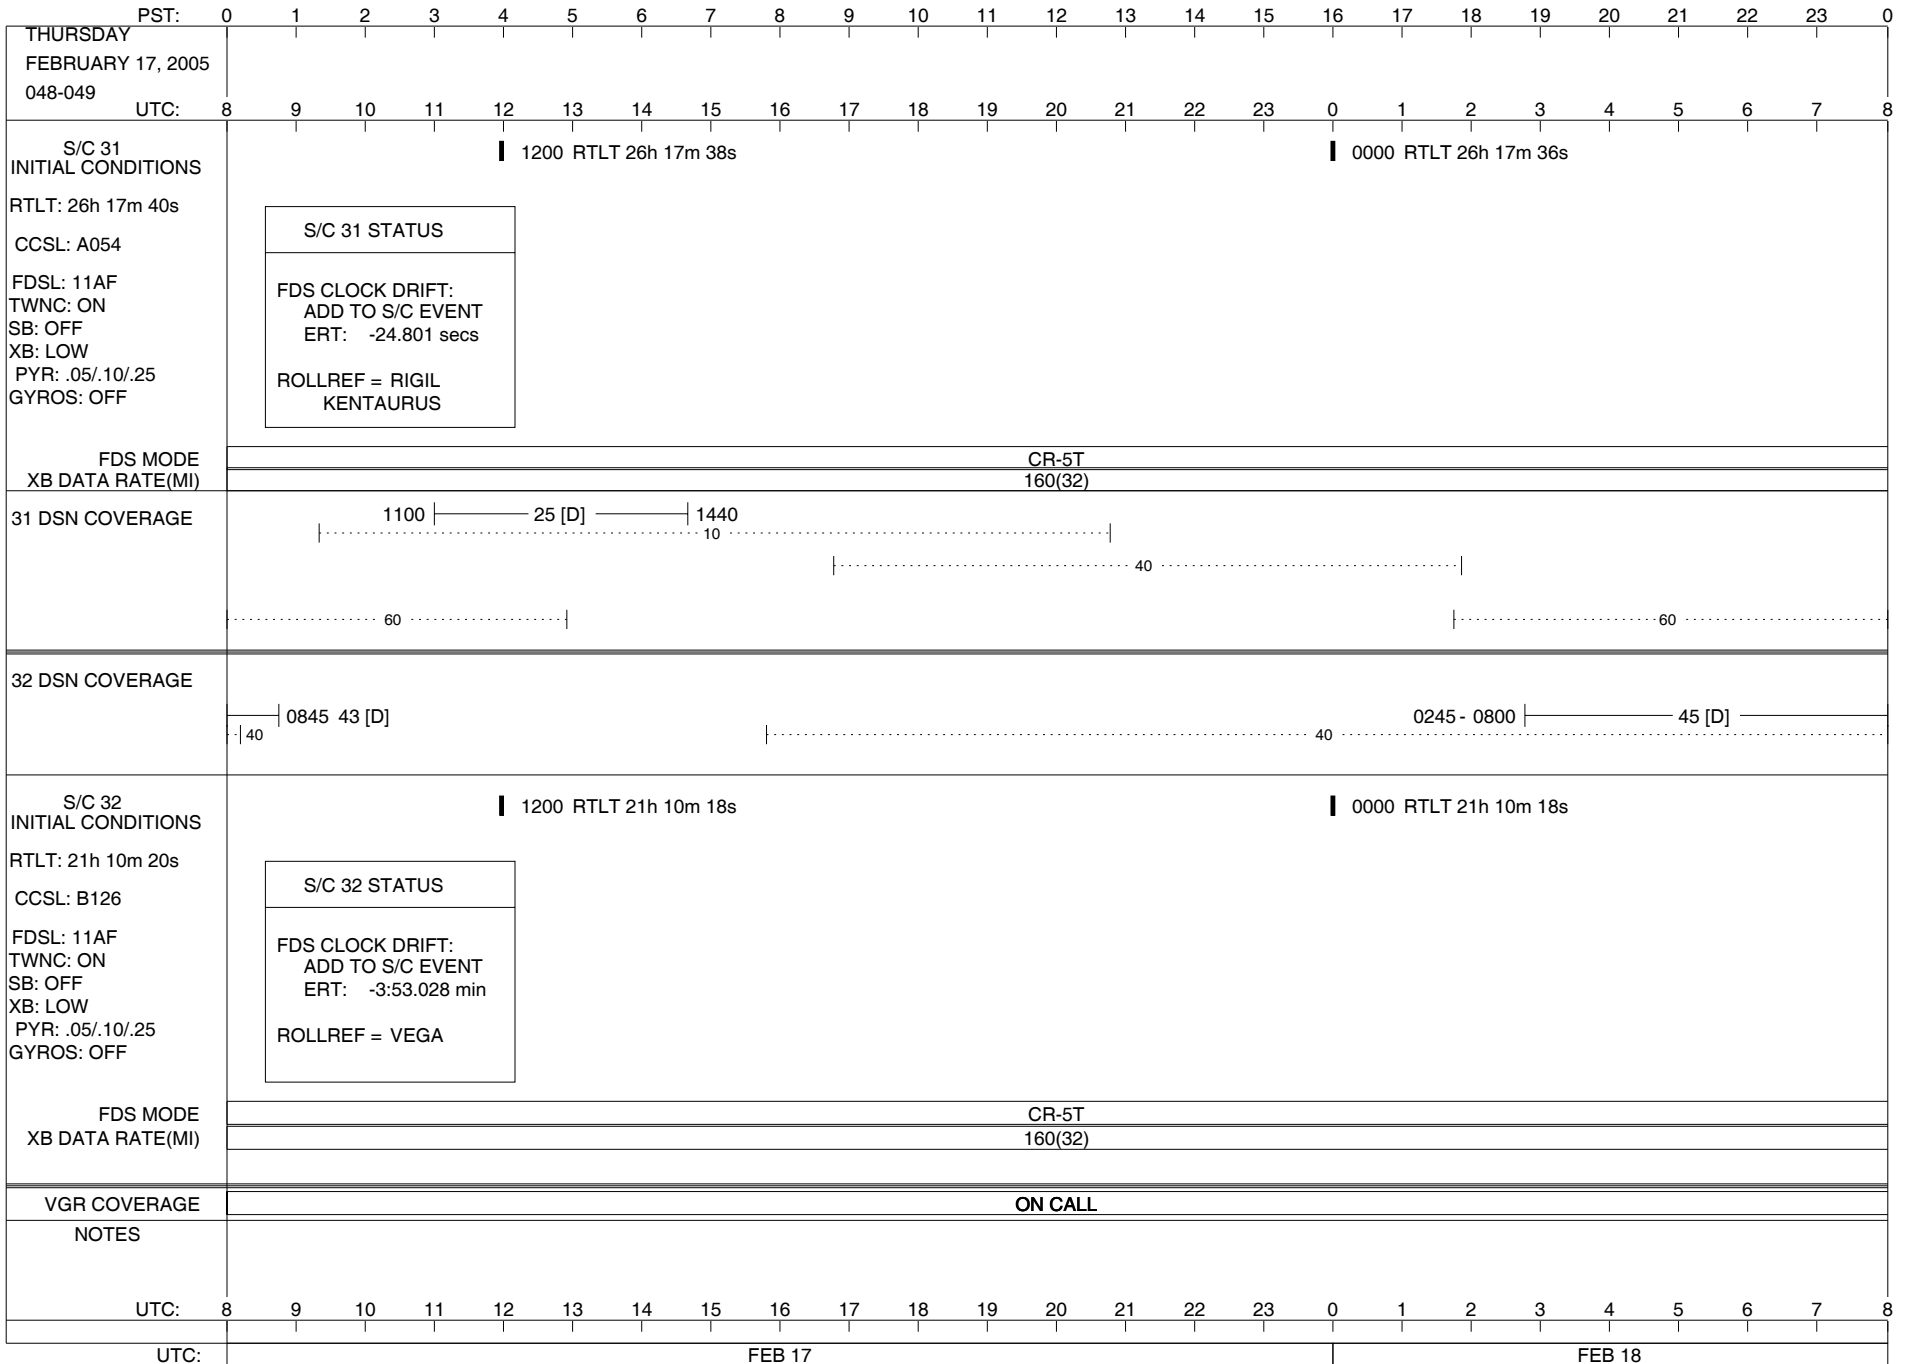

ISSUE DATE: 02/23/05 23:08