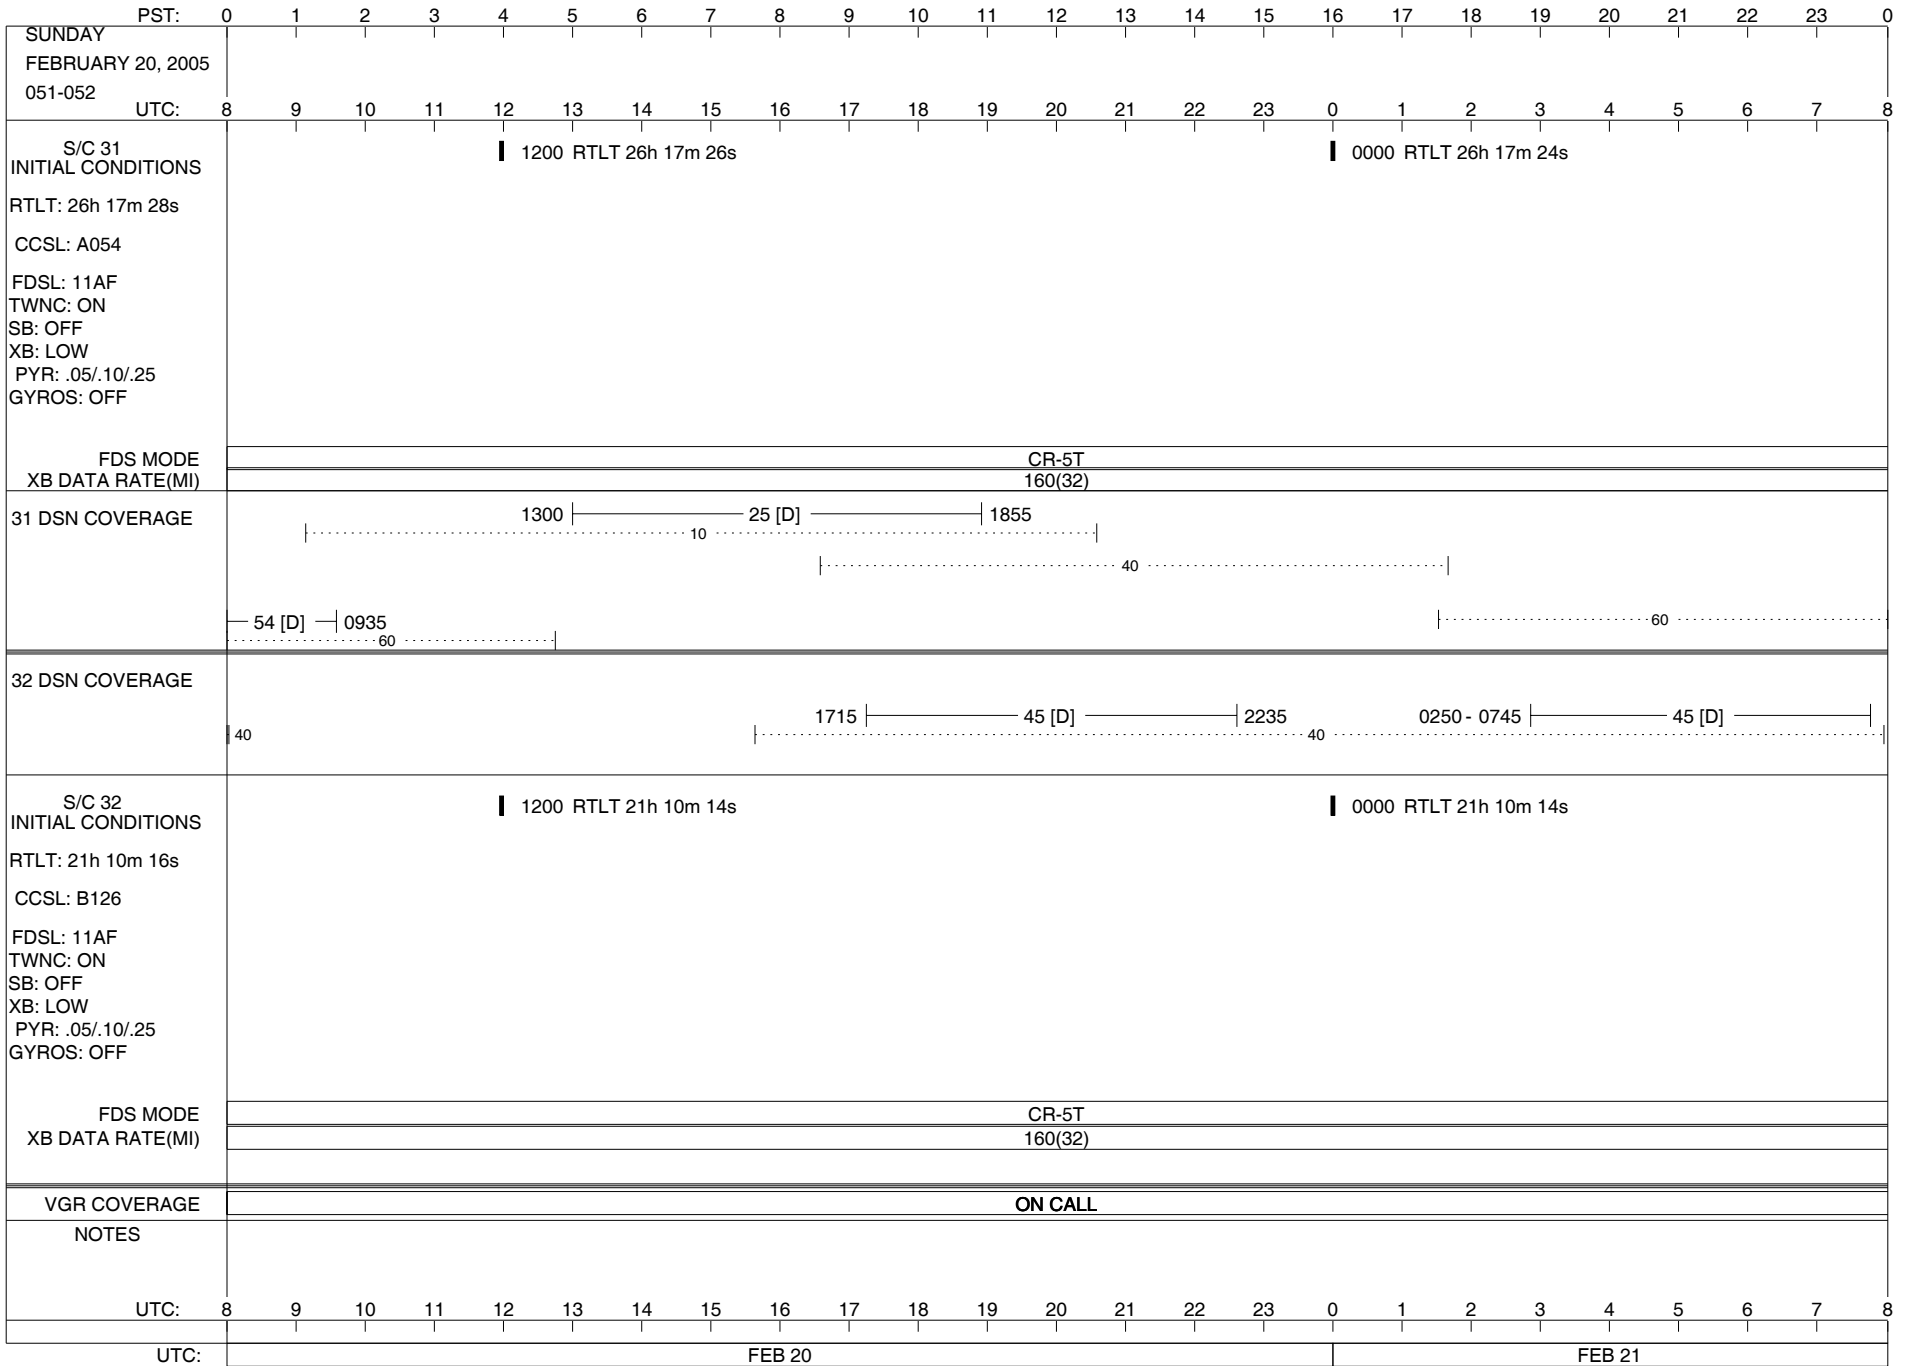

ISSUE DATE: 02/23/05 23:08