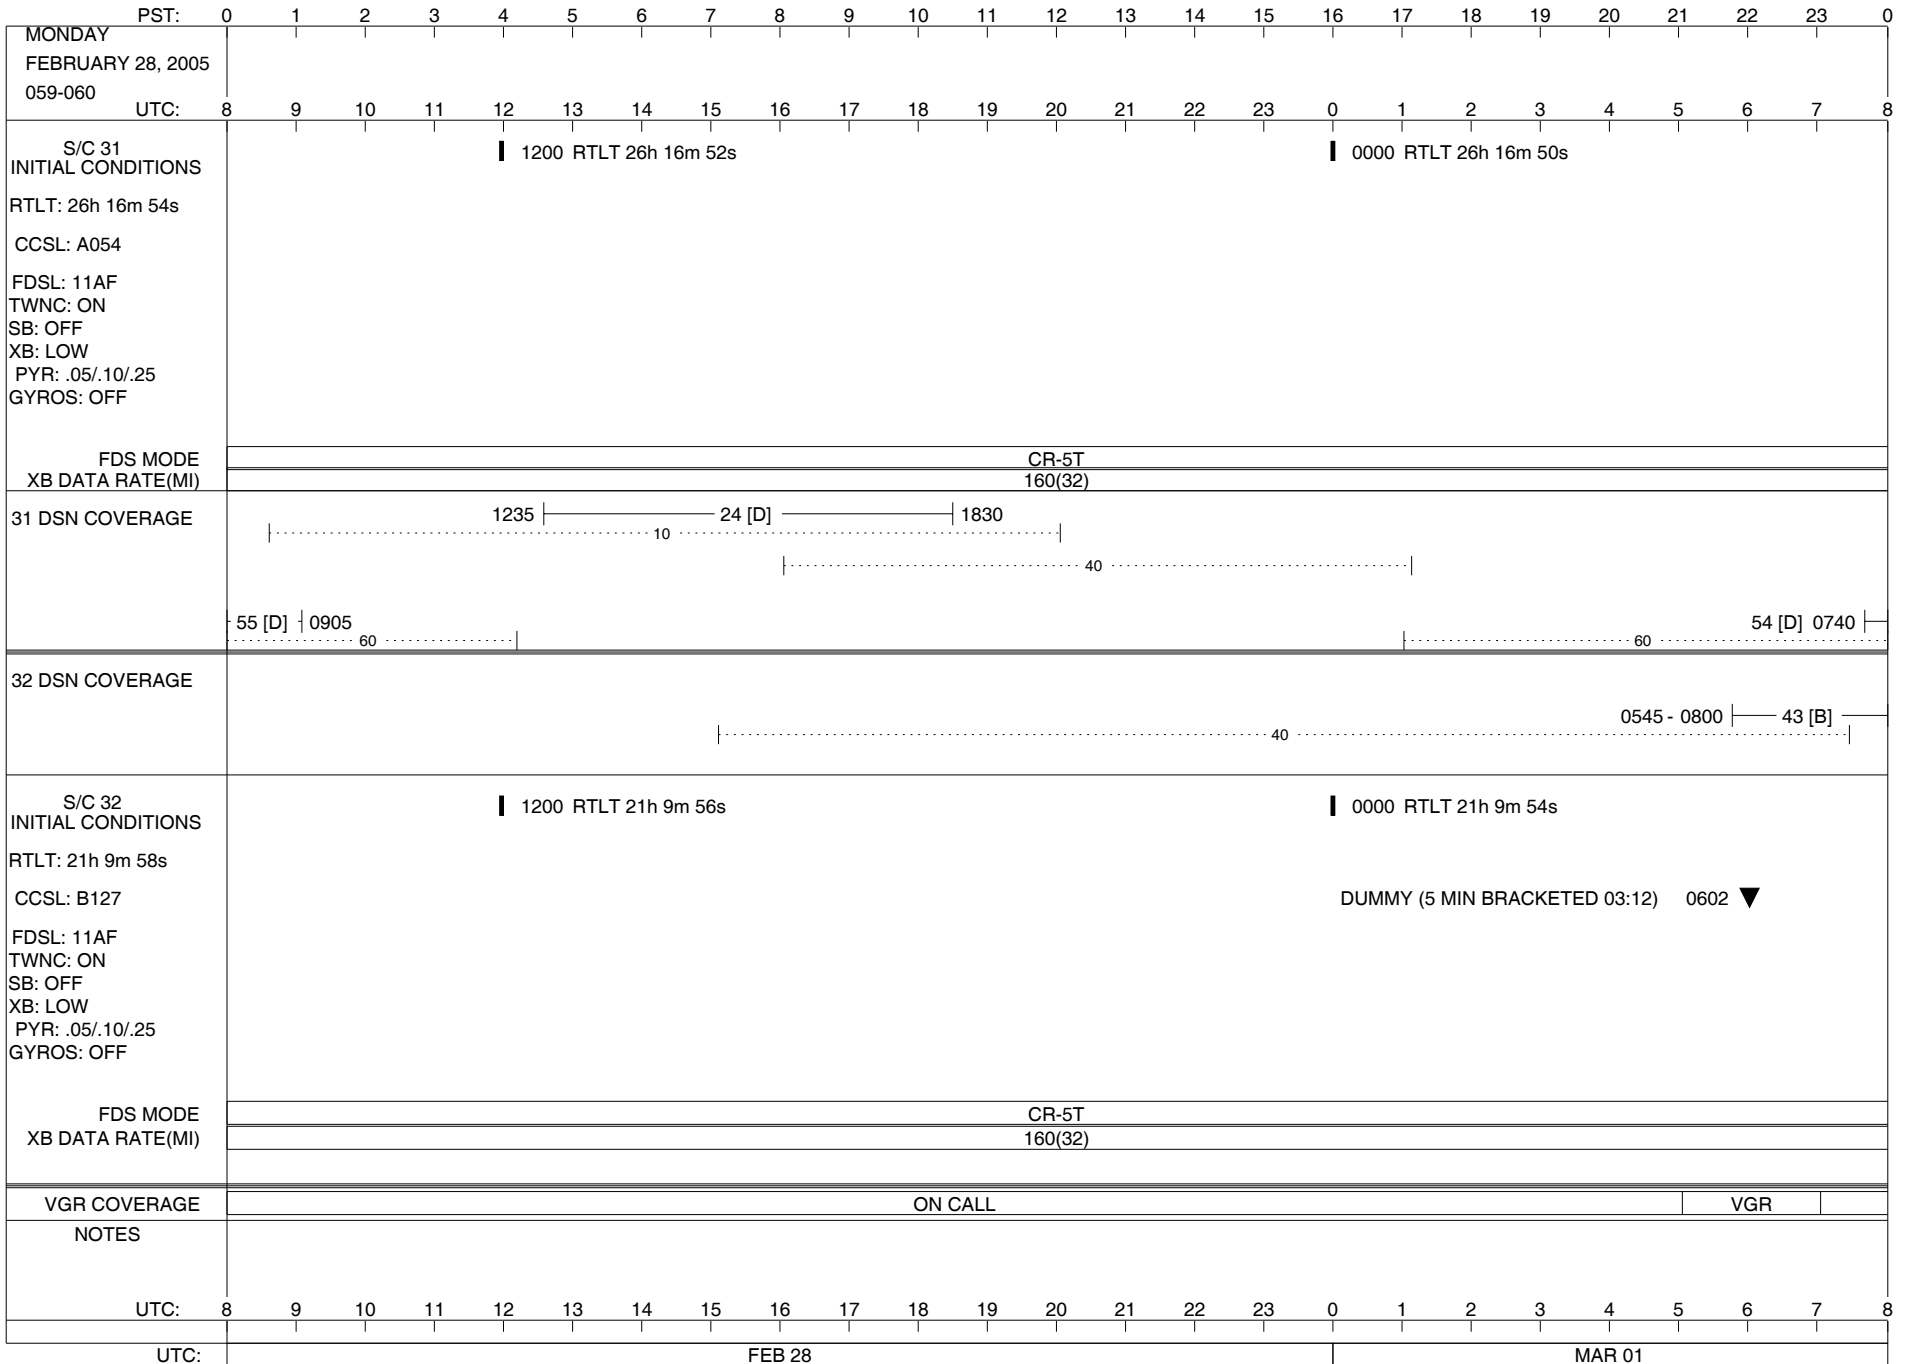

ISSUE DATE: 02/23/05 23:08