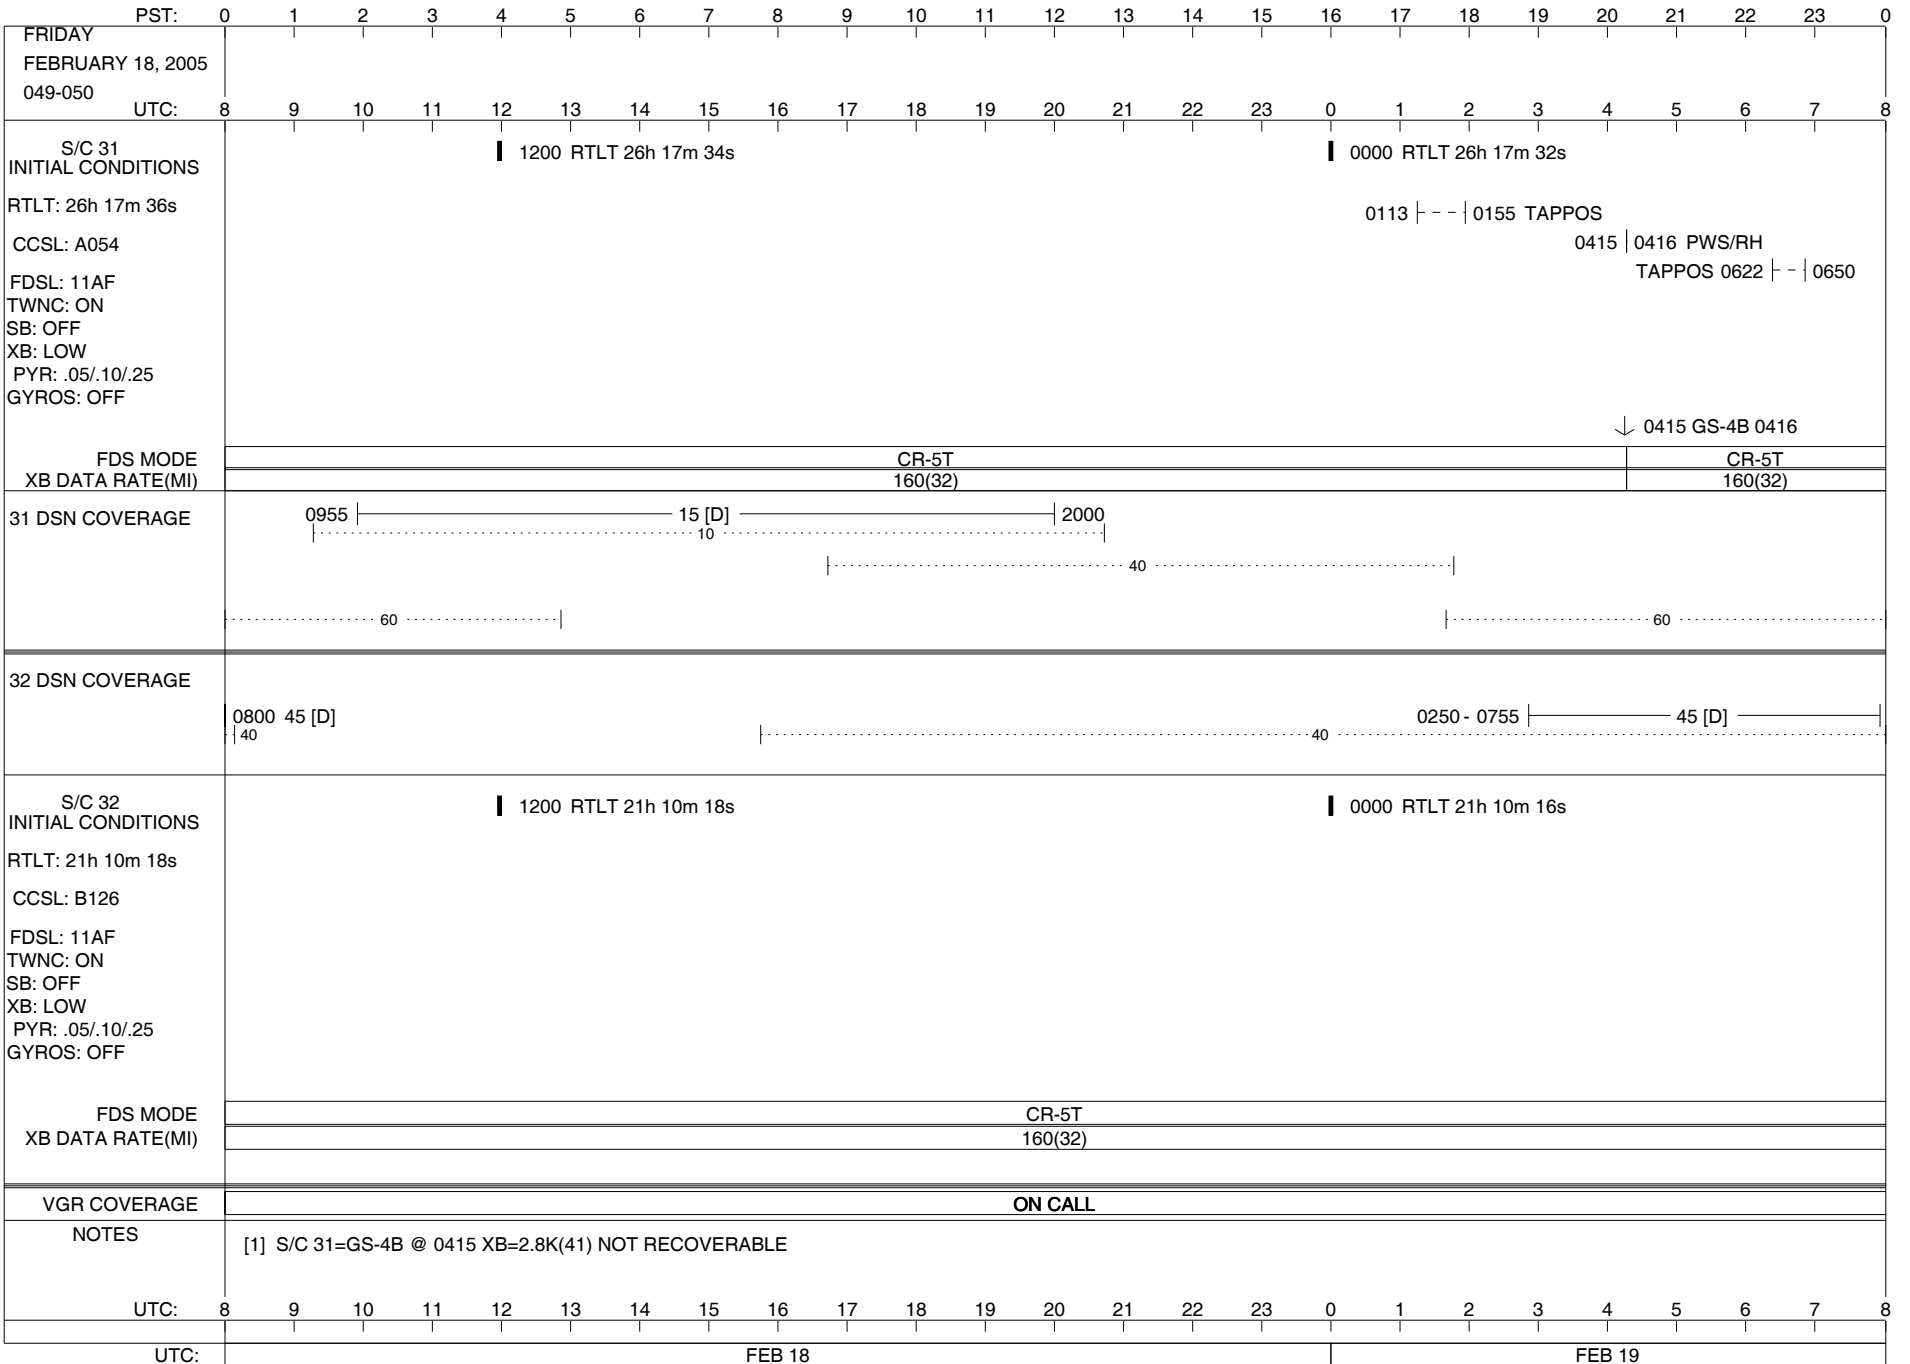

ISSUE DATE: 02/23/05 23:08