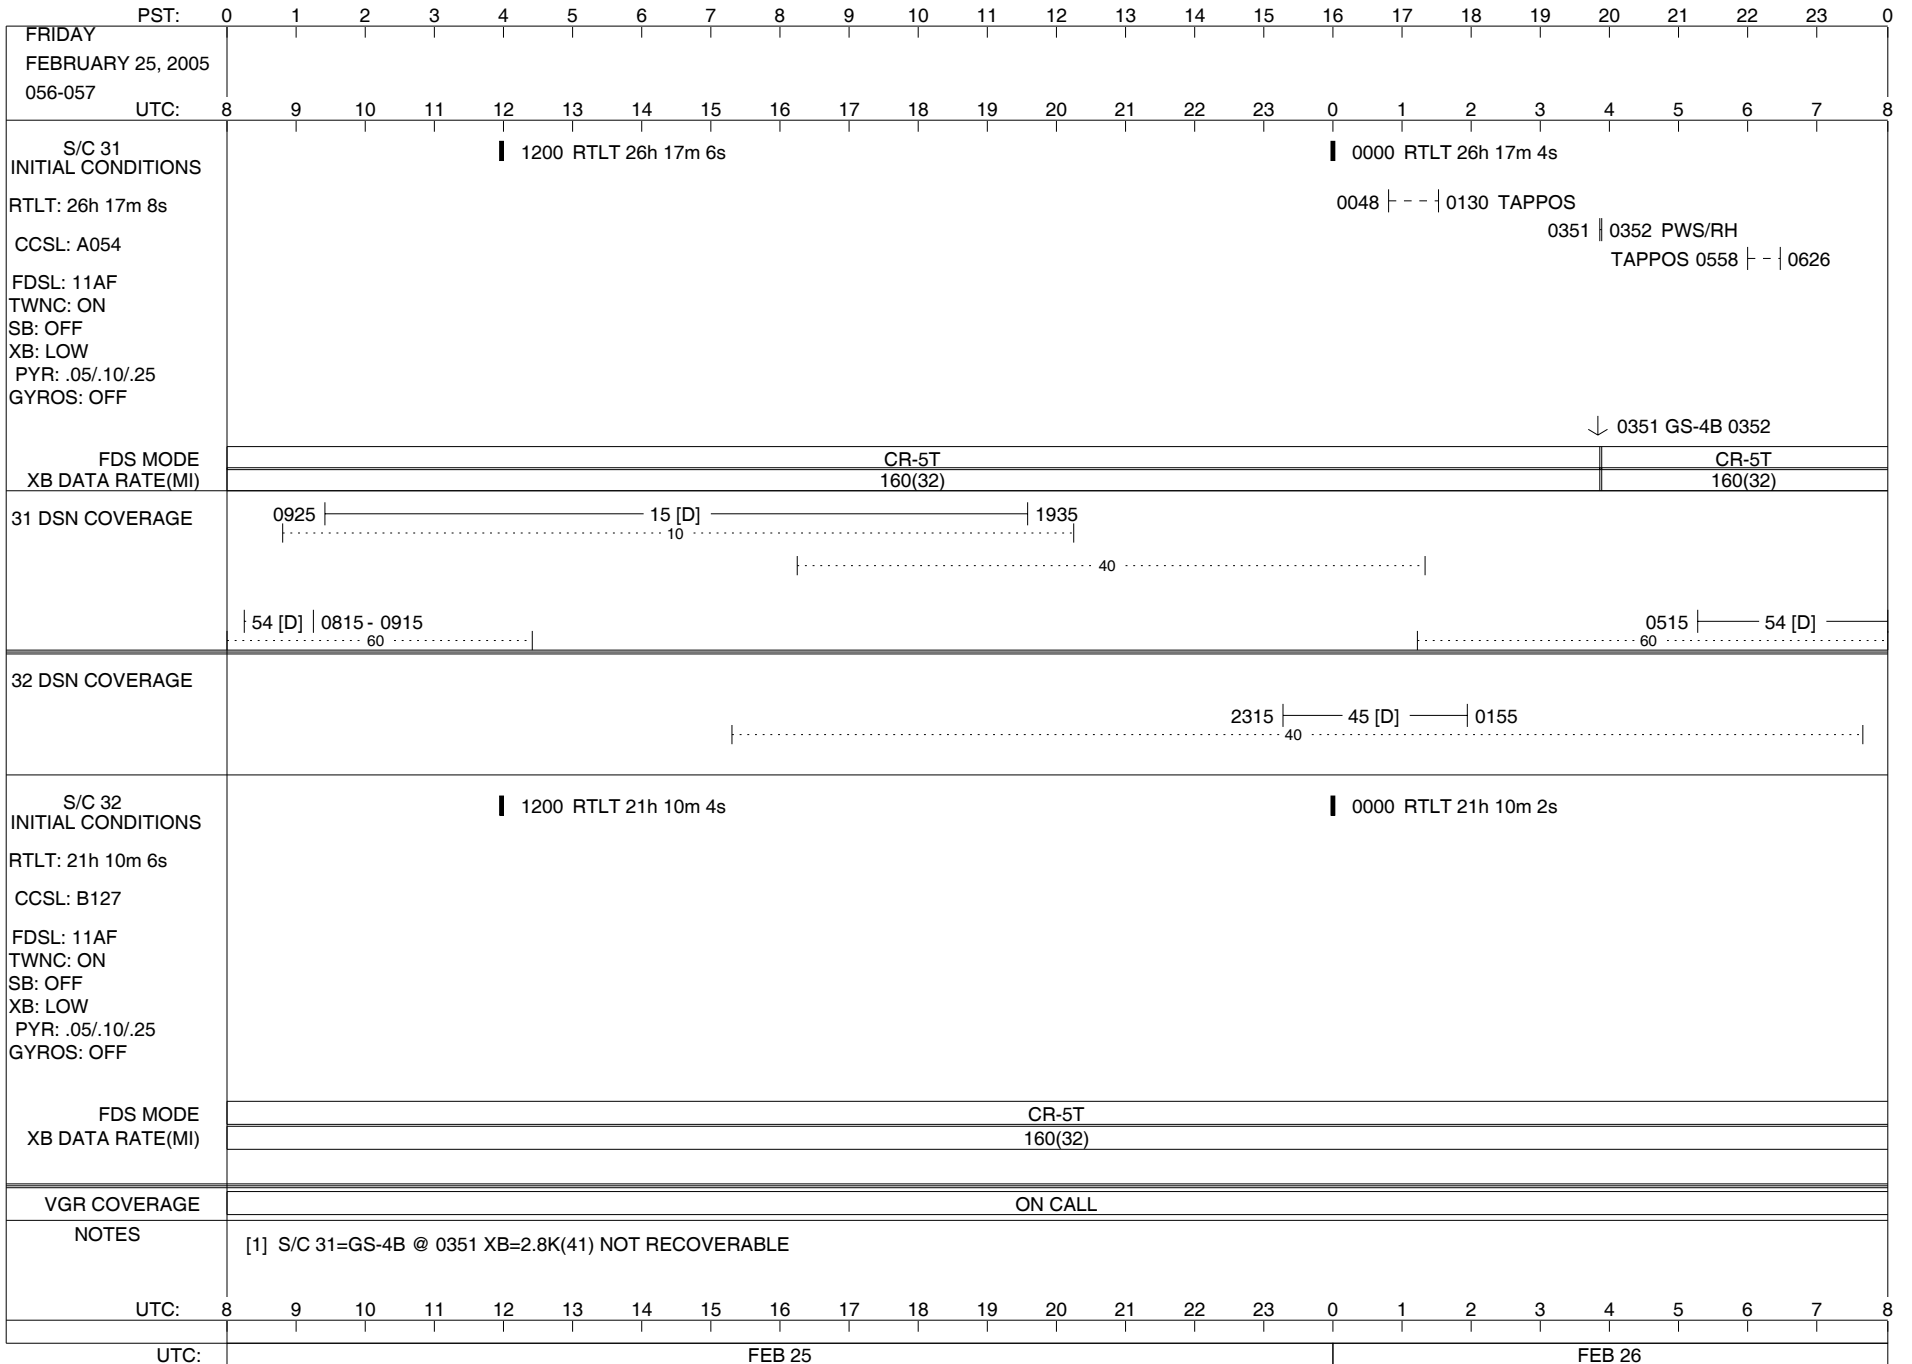

ISSUE DATE: 02/23/05 23:08