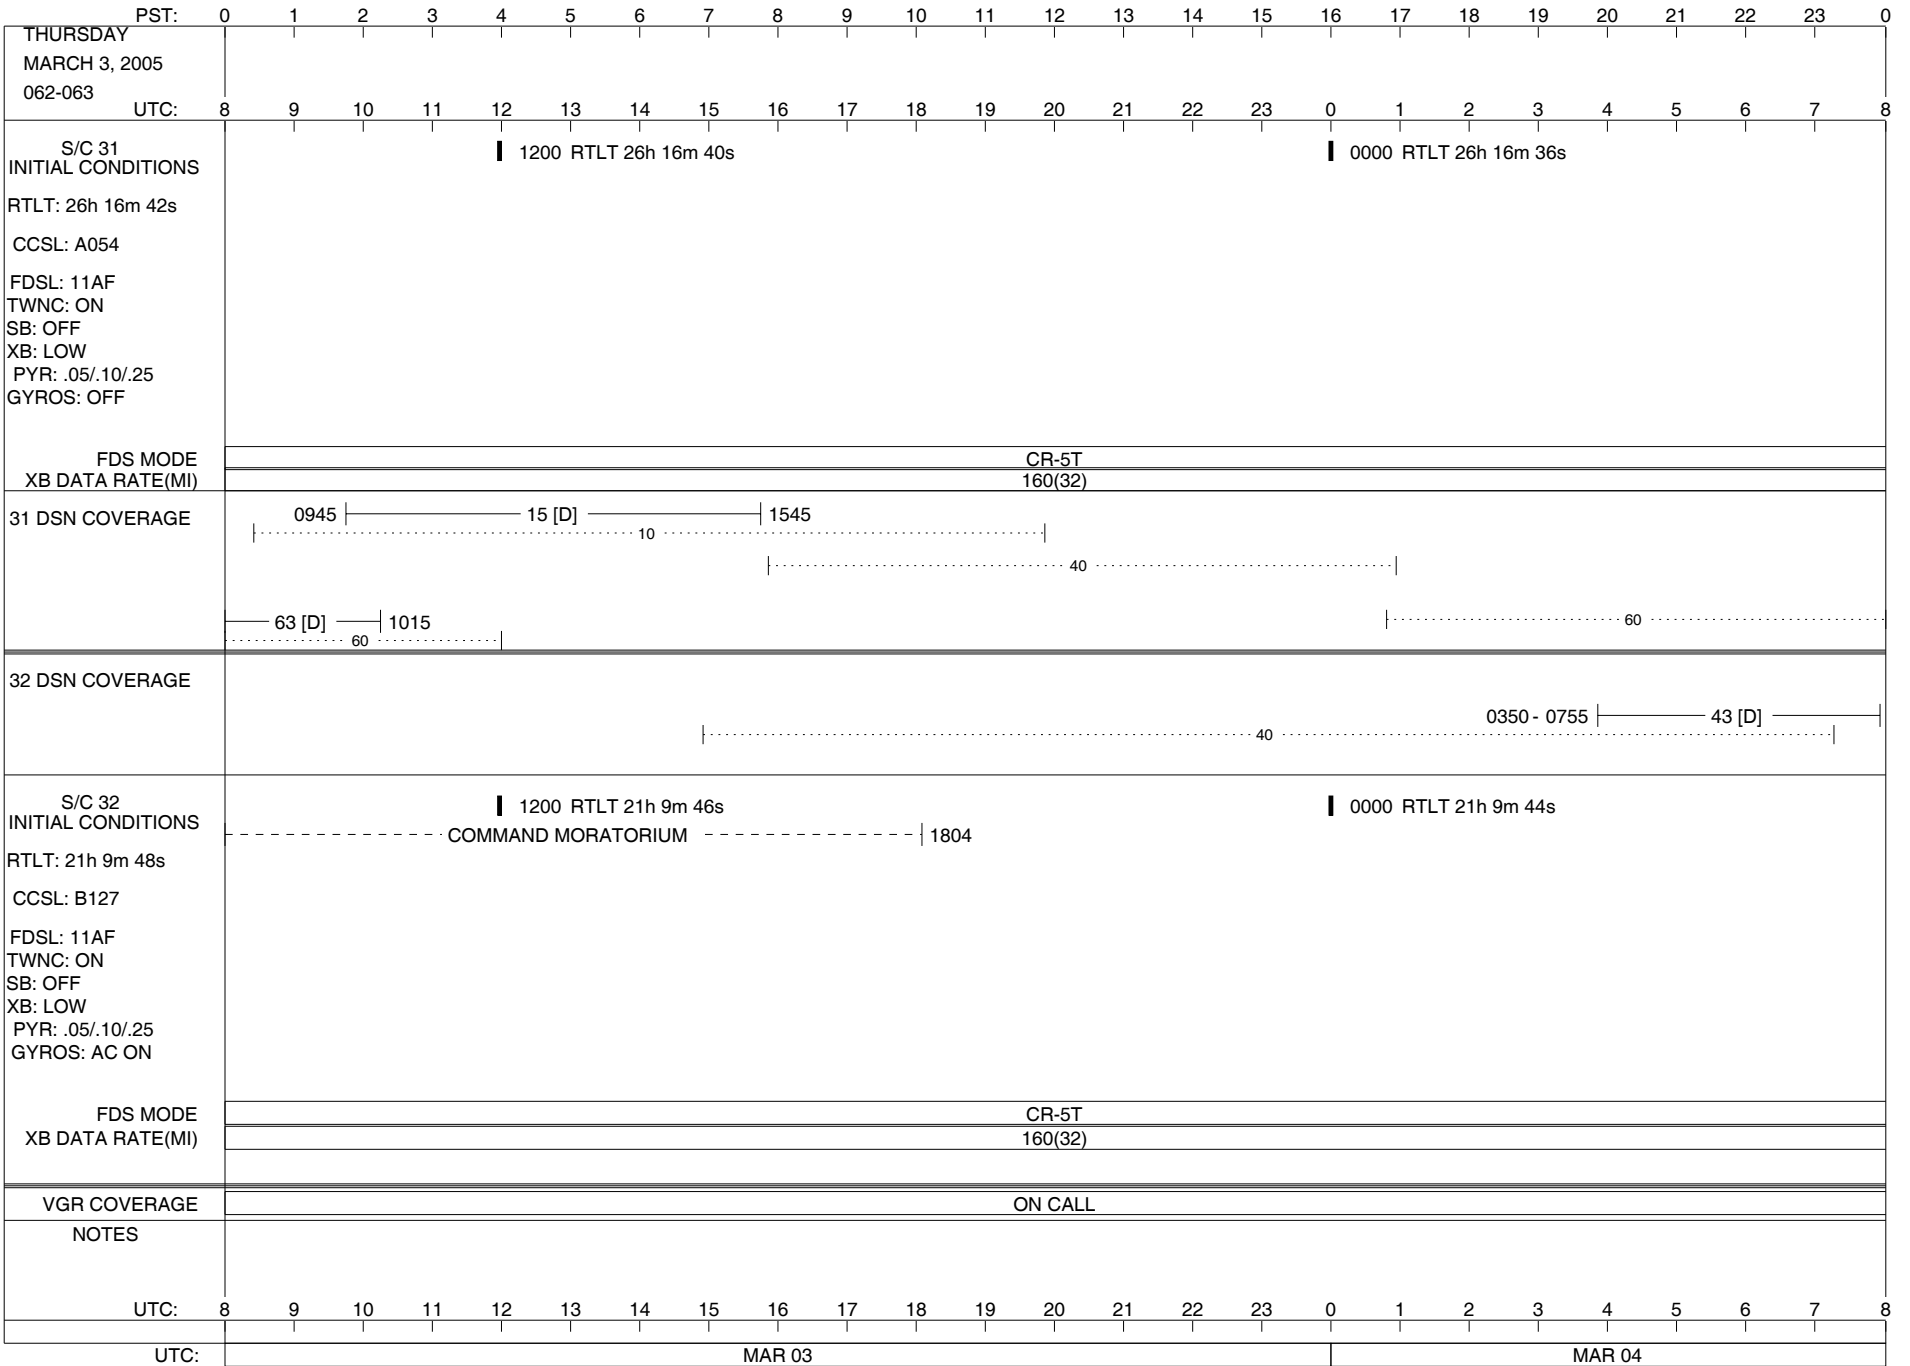

ISSUE DATE: 02/23/05 23:08