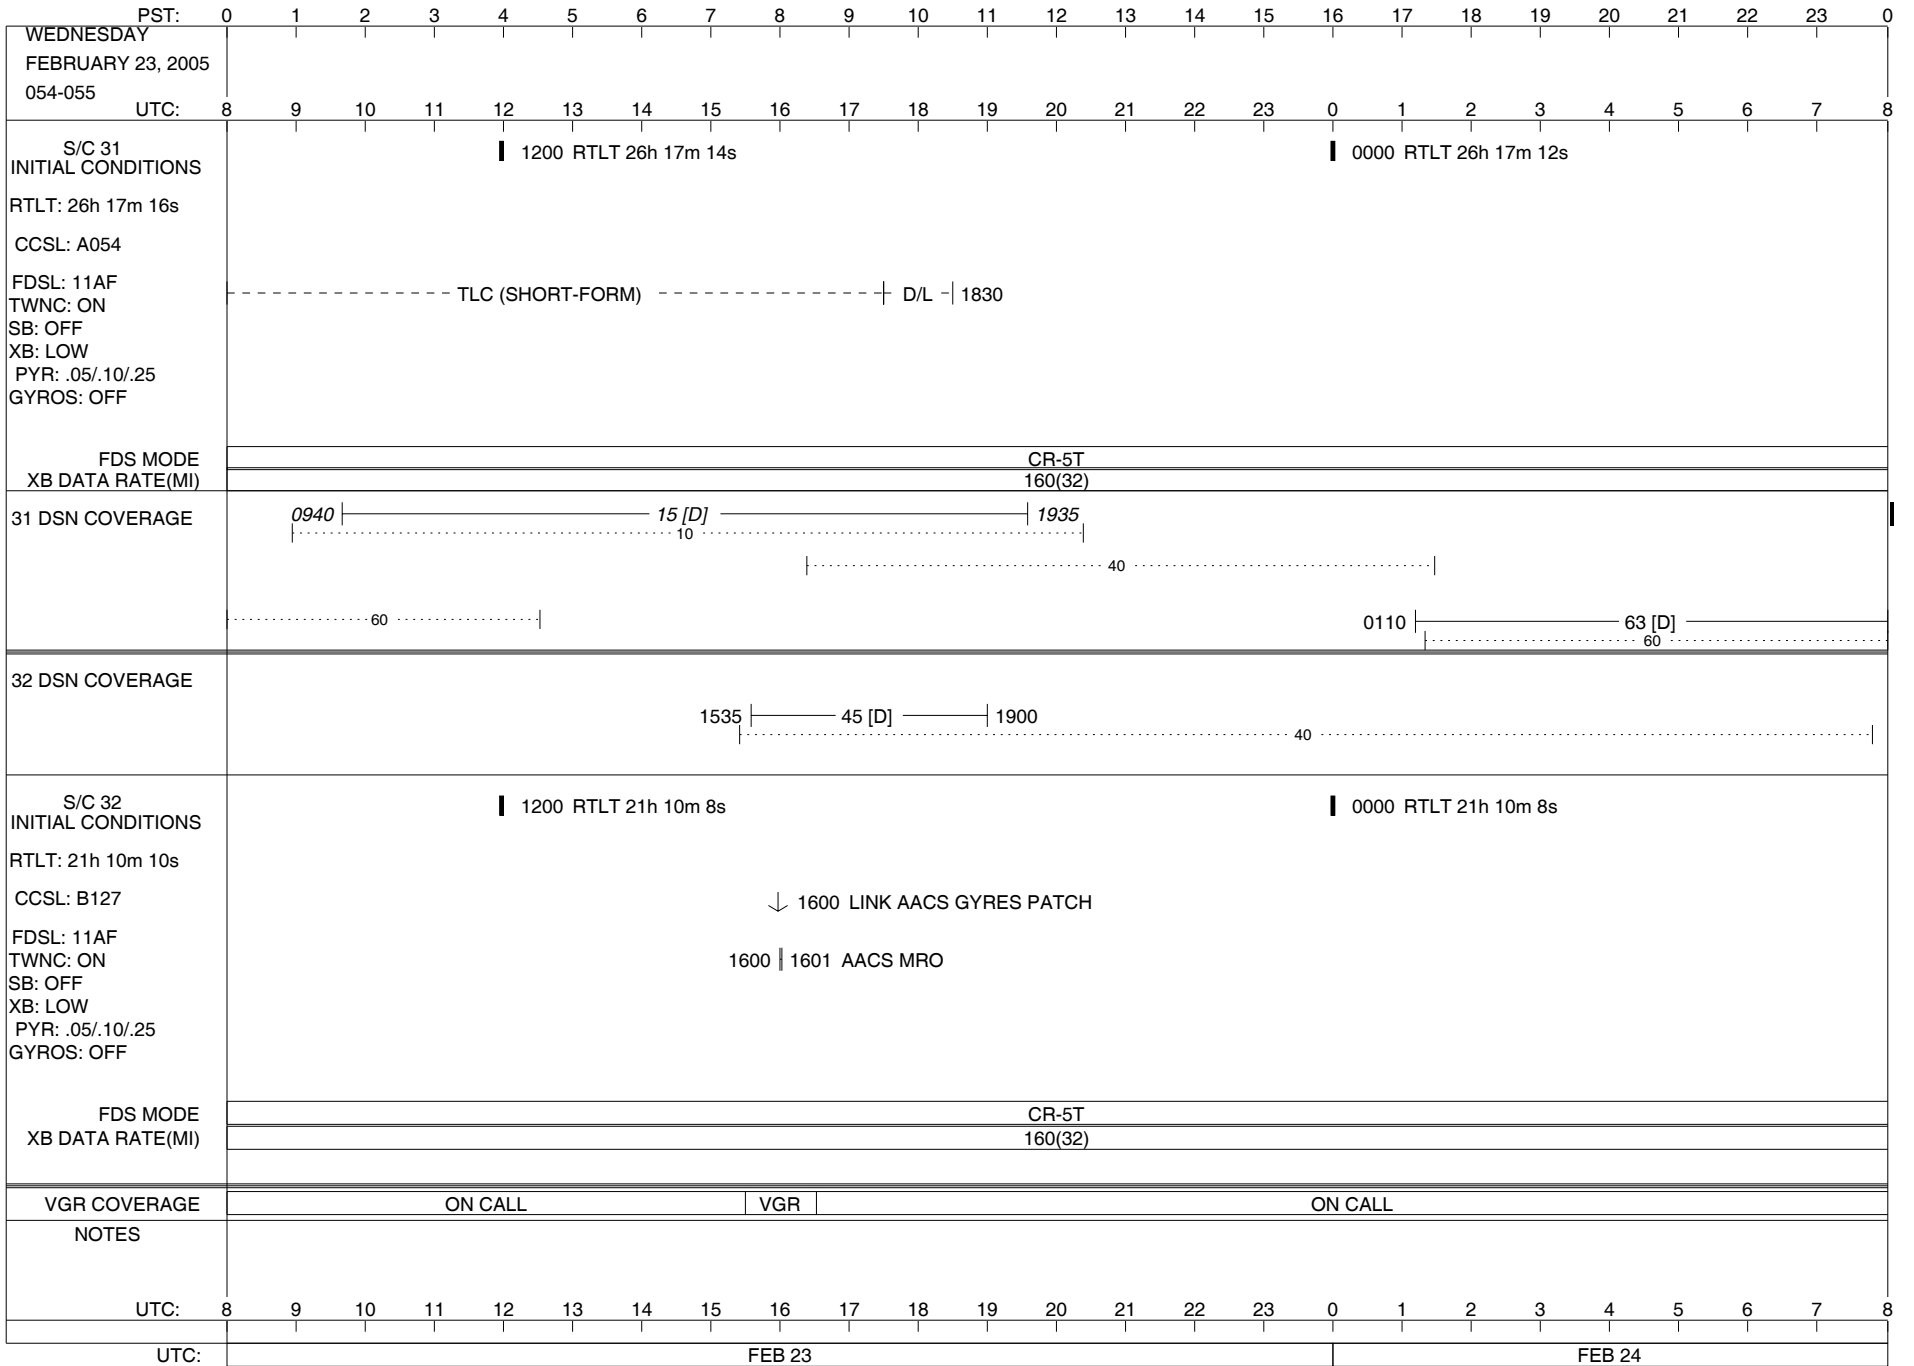

ISSUE DATE: 02/23/05 23:08