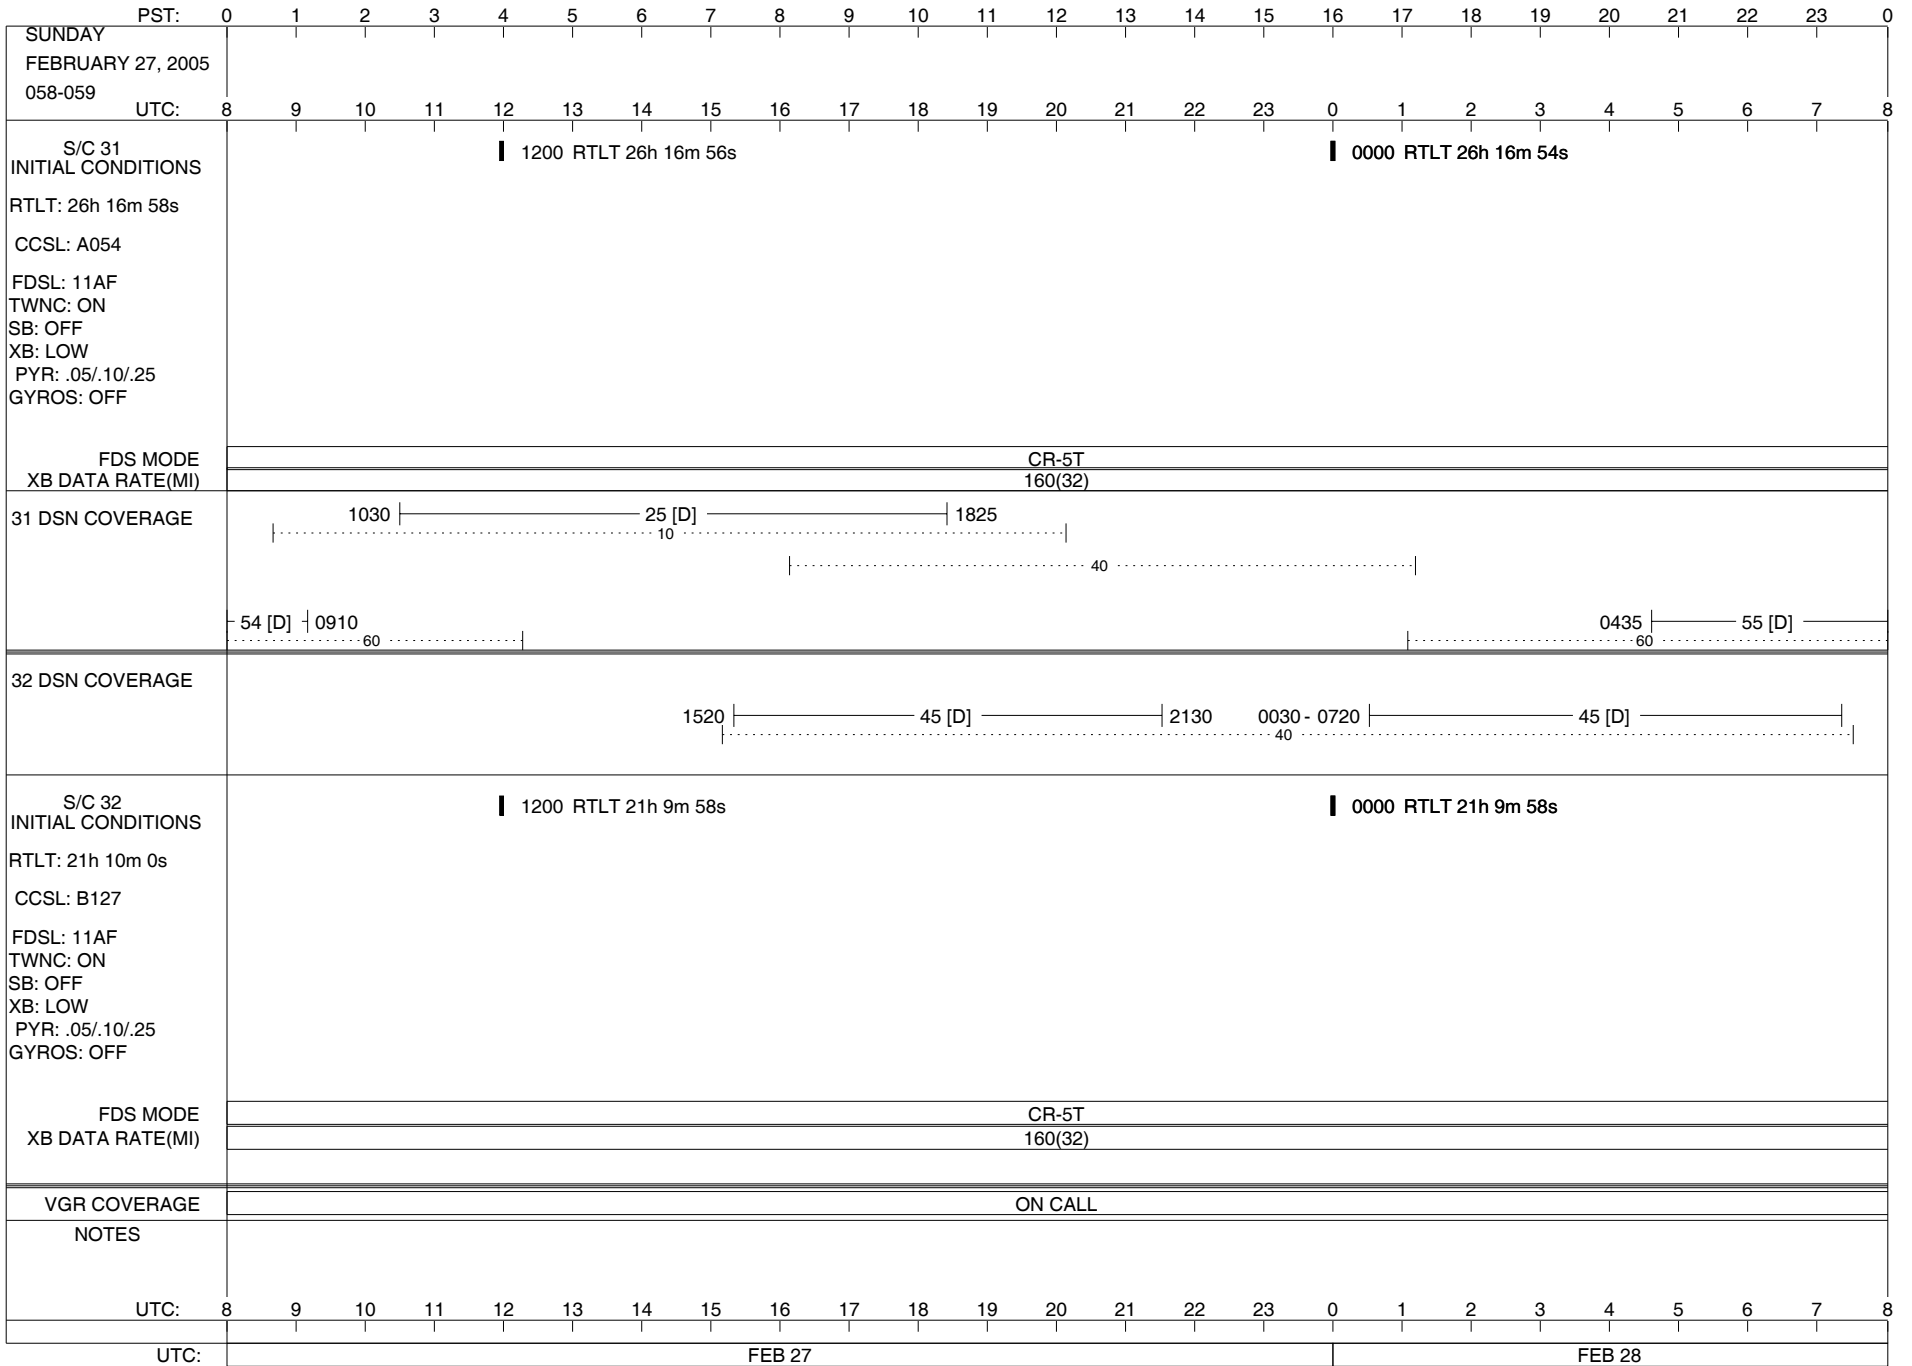

ISSUE DATE: 02/23/05 23:08