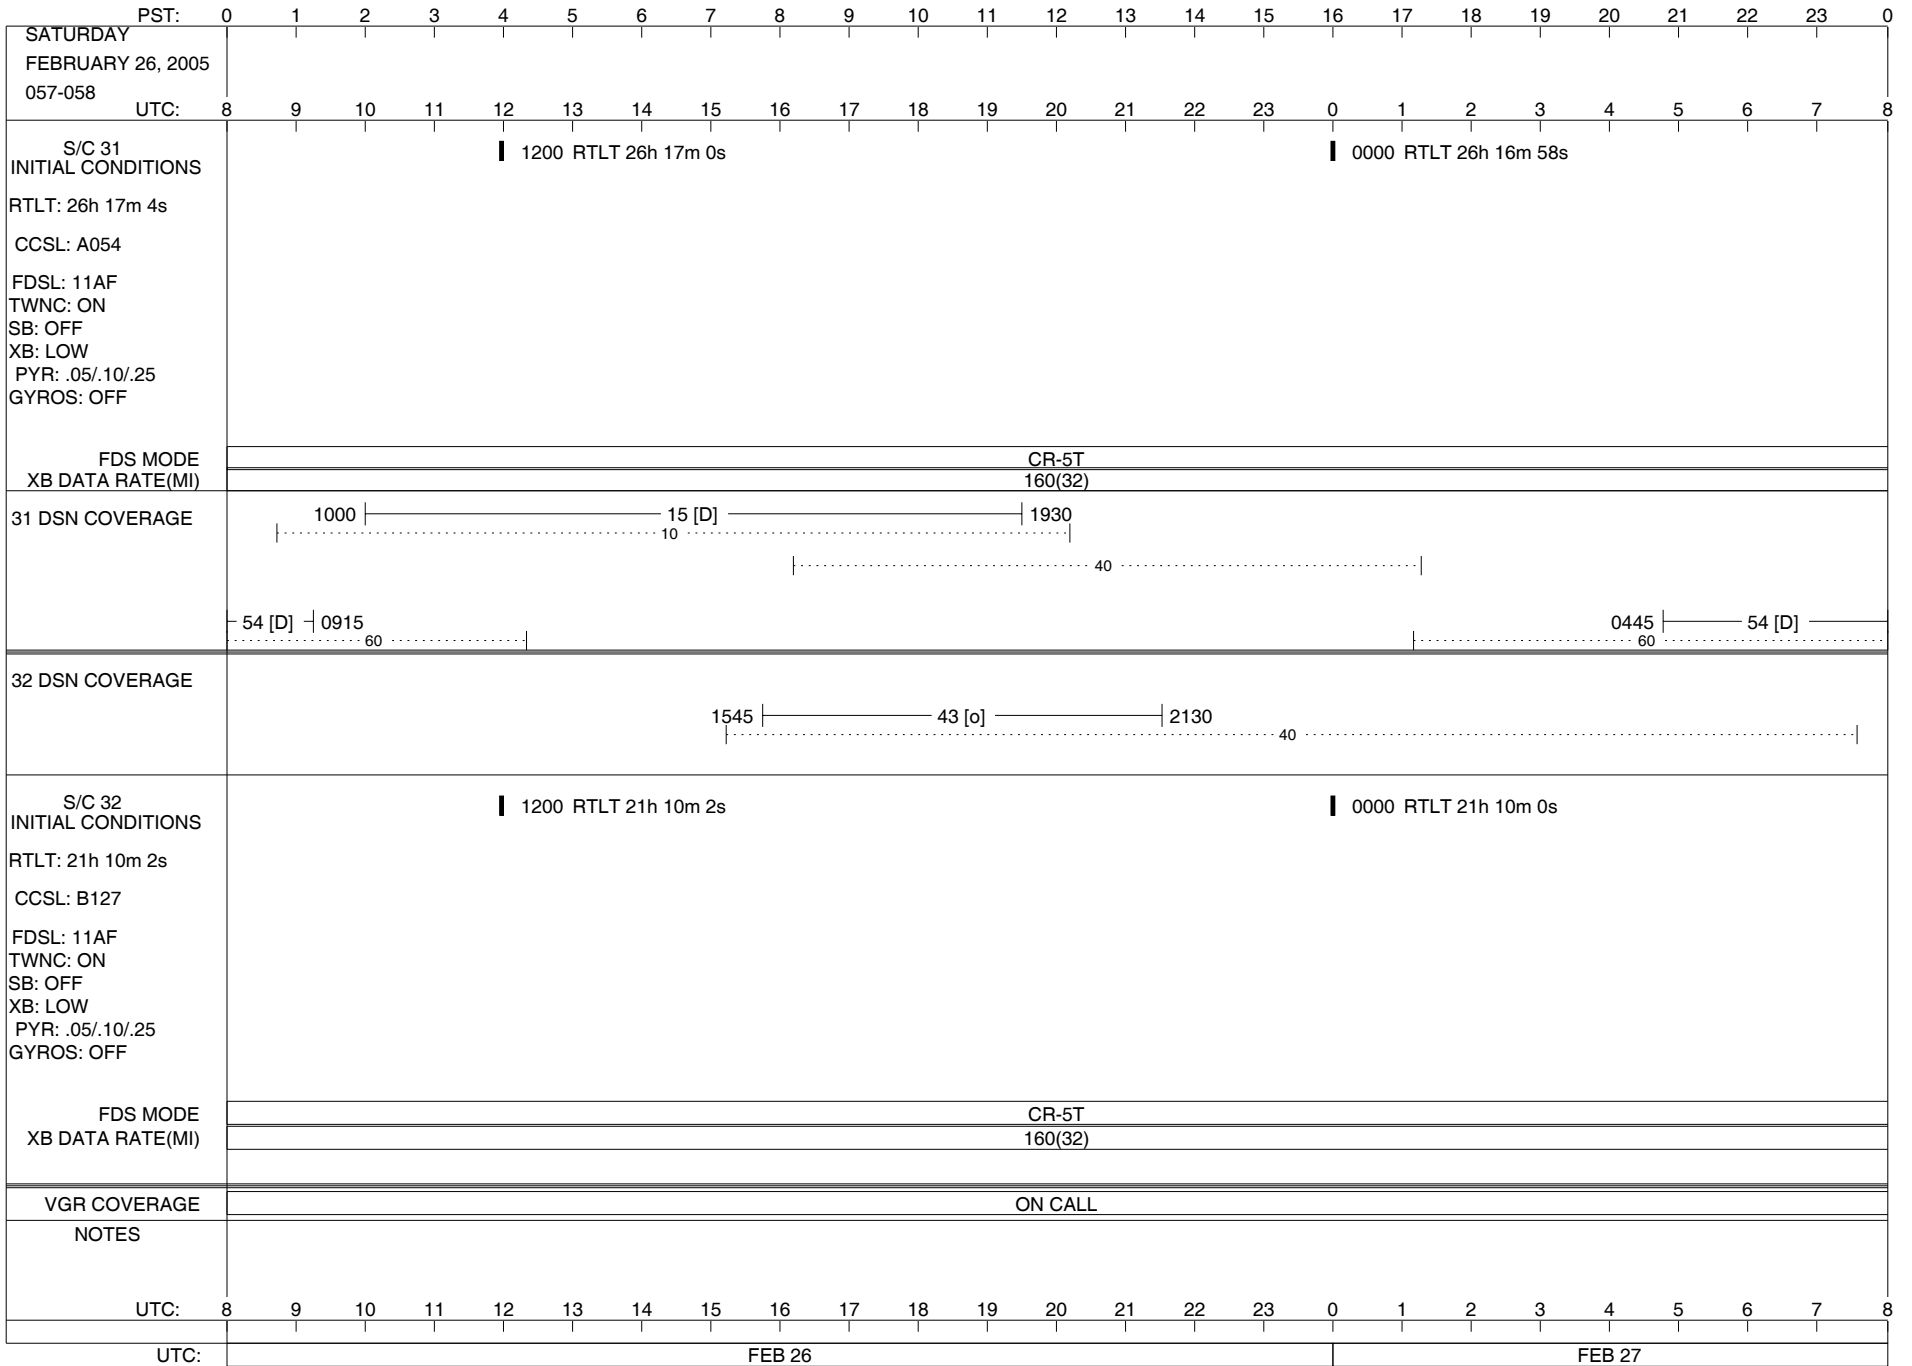

ISSUE DATE: 02/23/05 23:08