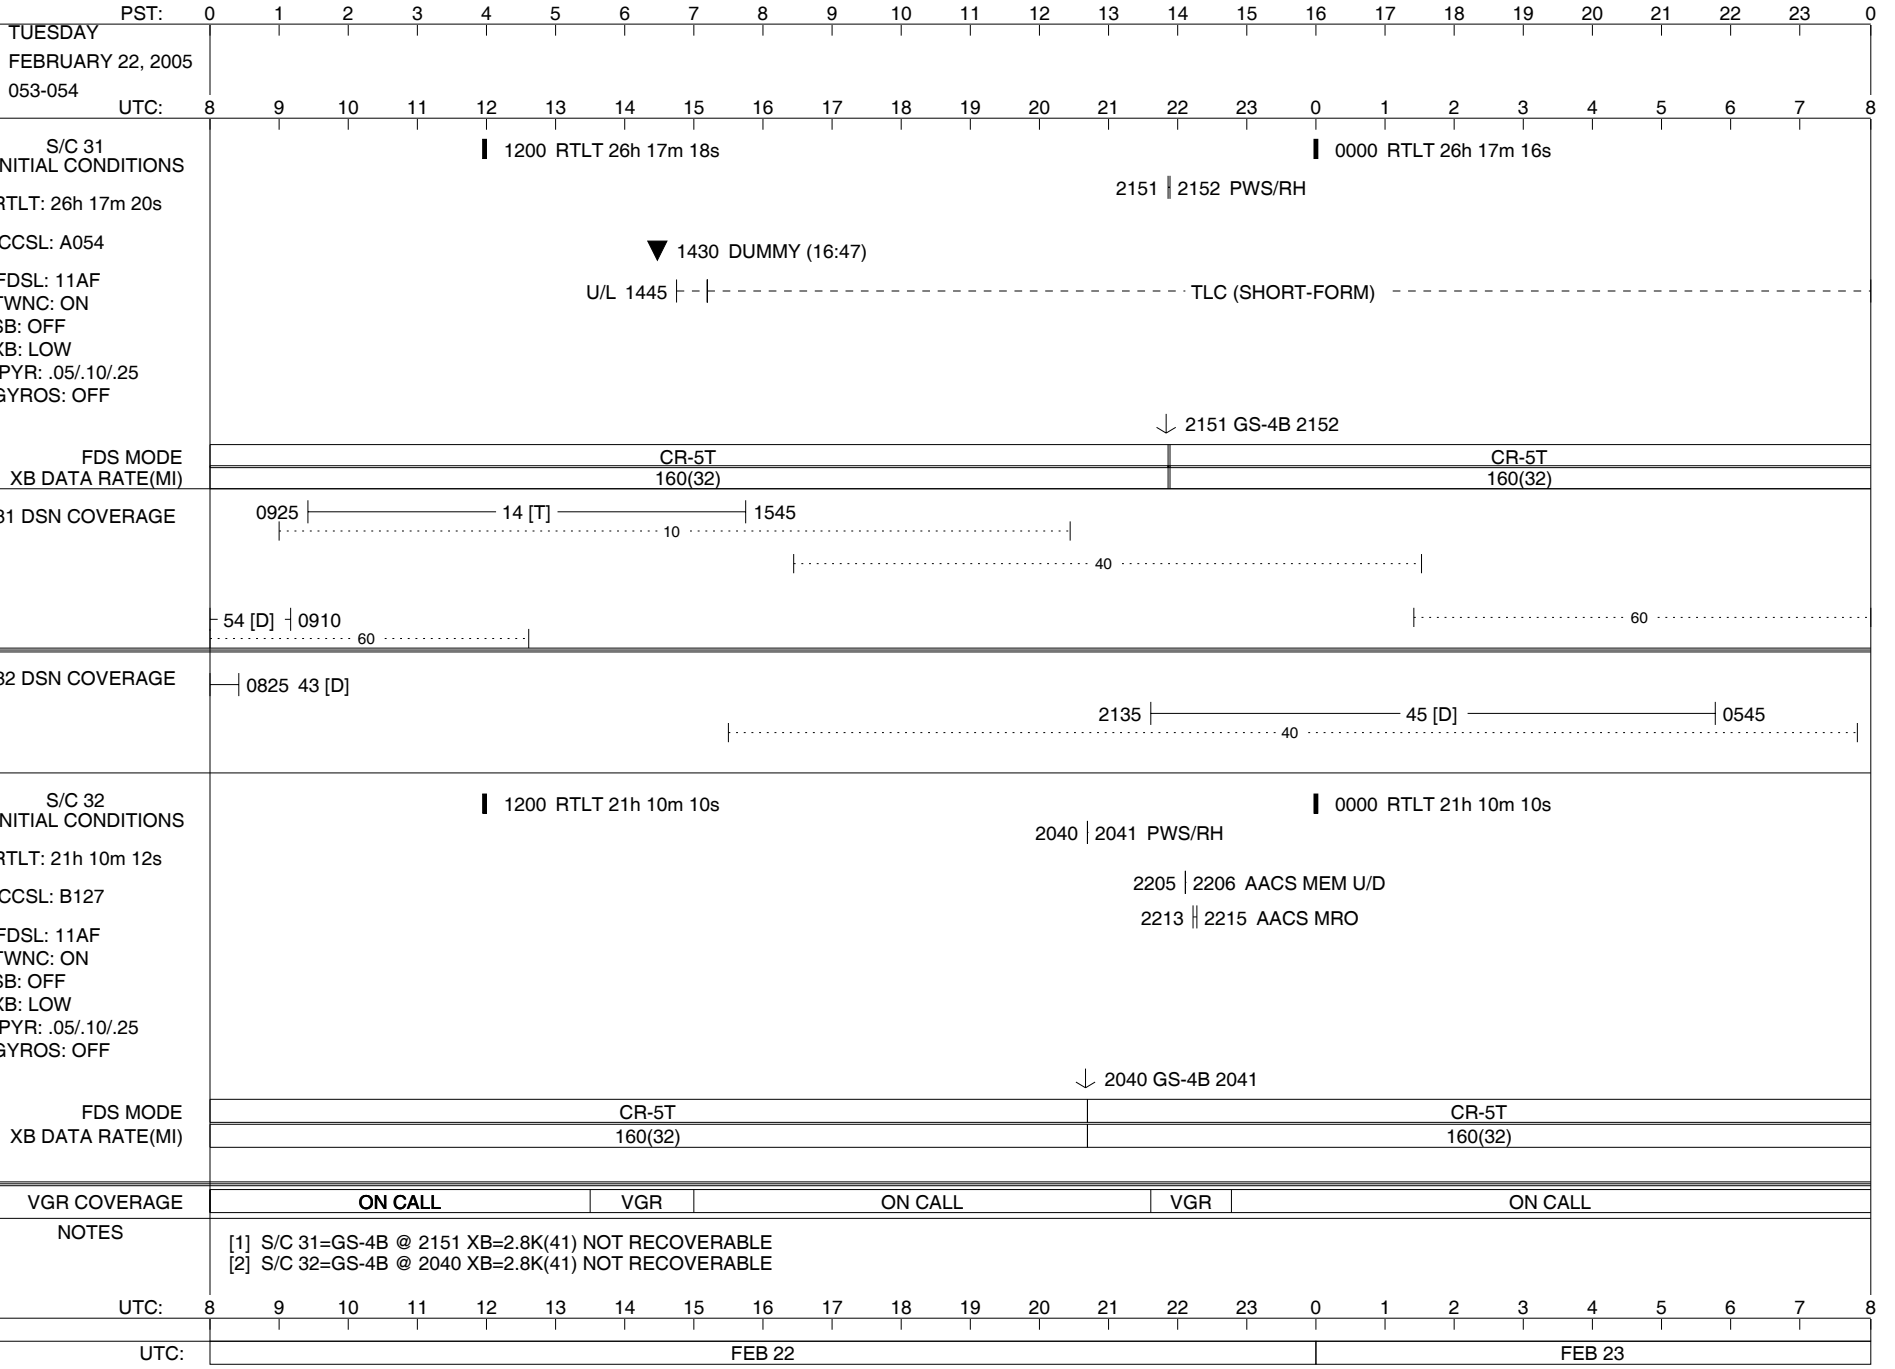

ISSUE DATE: 02/23/05 23:08

S/C 31
INITIAL CONDITIONS
RTLT: 26h 17m 20s
CCSL: A054
FDLS: 11AF
TWNC: ON
SB: OFF
XB: LOW
PYR: .05/.10/.25
GYROS: OFF

▼ 1430 DUMMY (16:47)

↓ 2151 GS-4B 2152

FDS MODE
XB DATA RATE(MI)

CR-5T
160(32)

CR-5T
160(32)

31 DSN COVERAGE