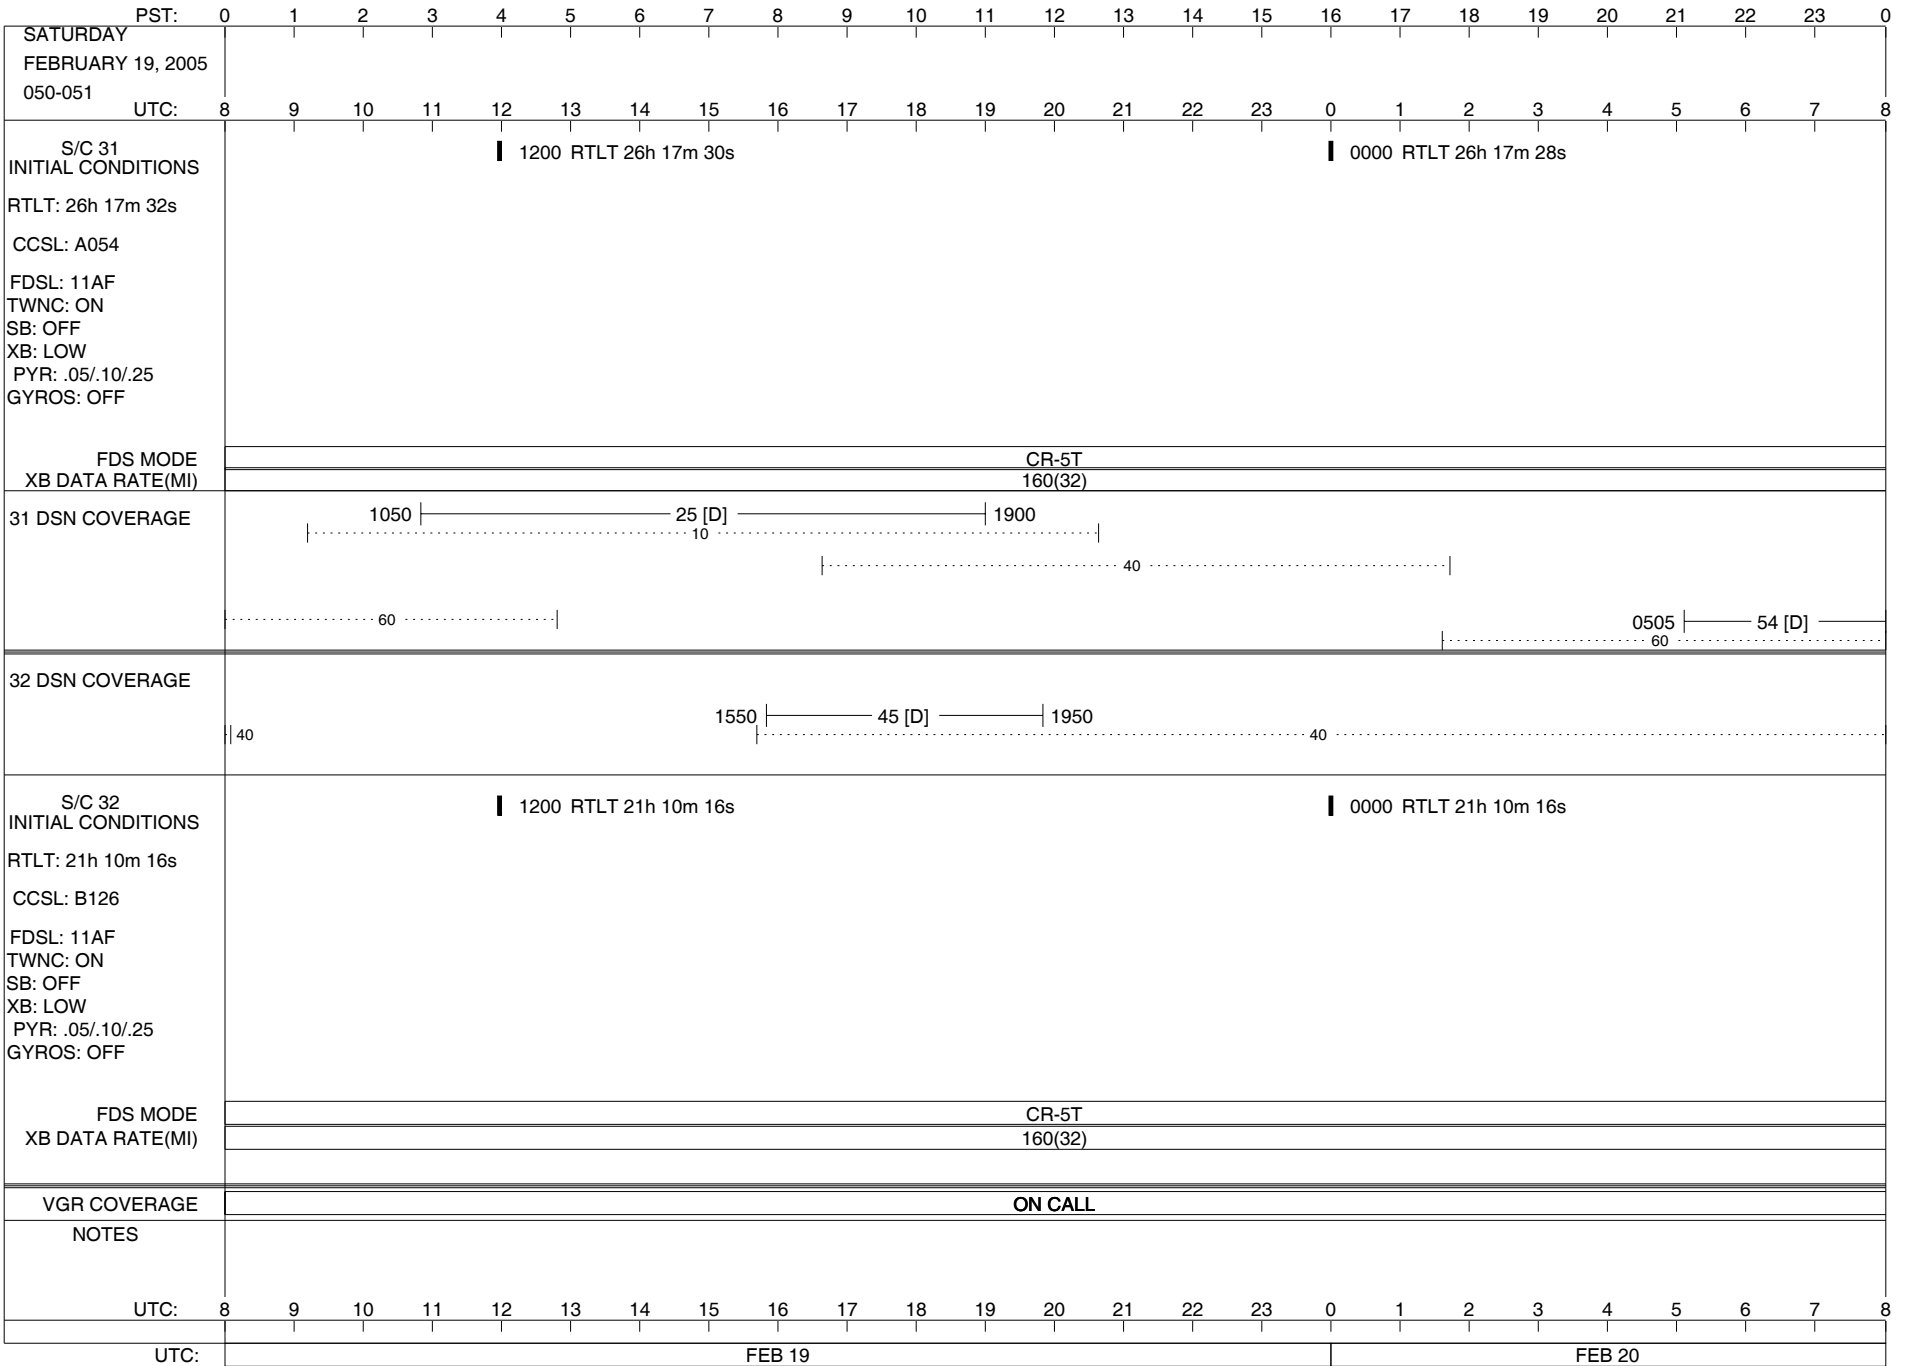

ISSUE DATE: 02/23/05 23:08