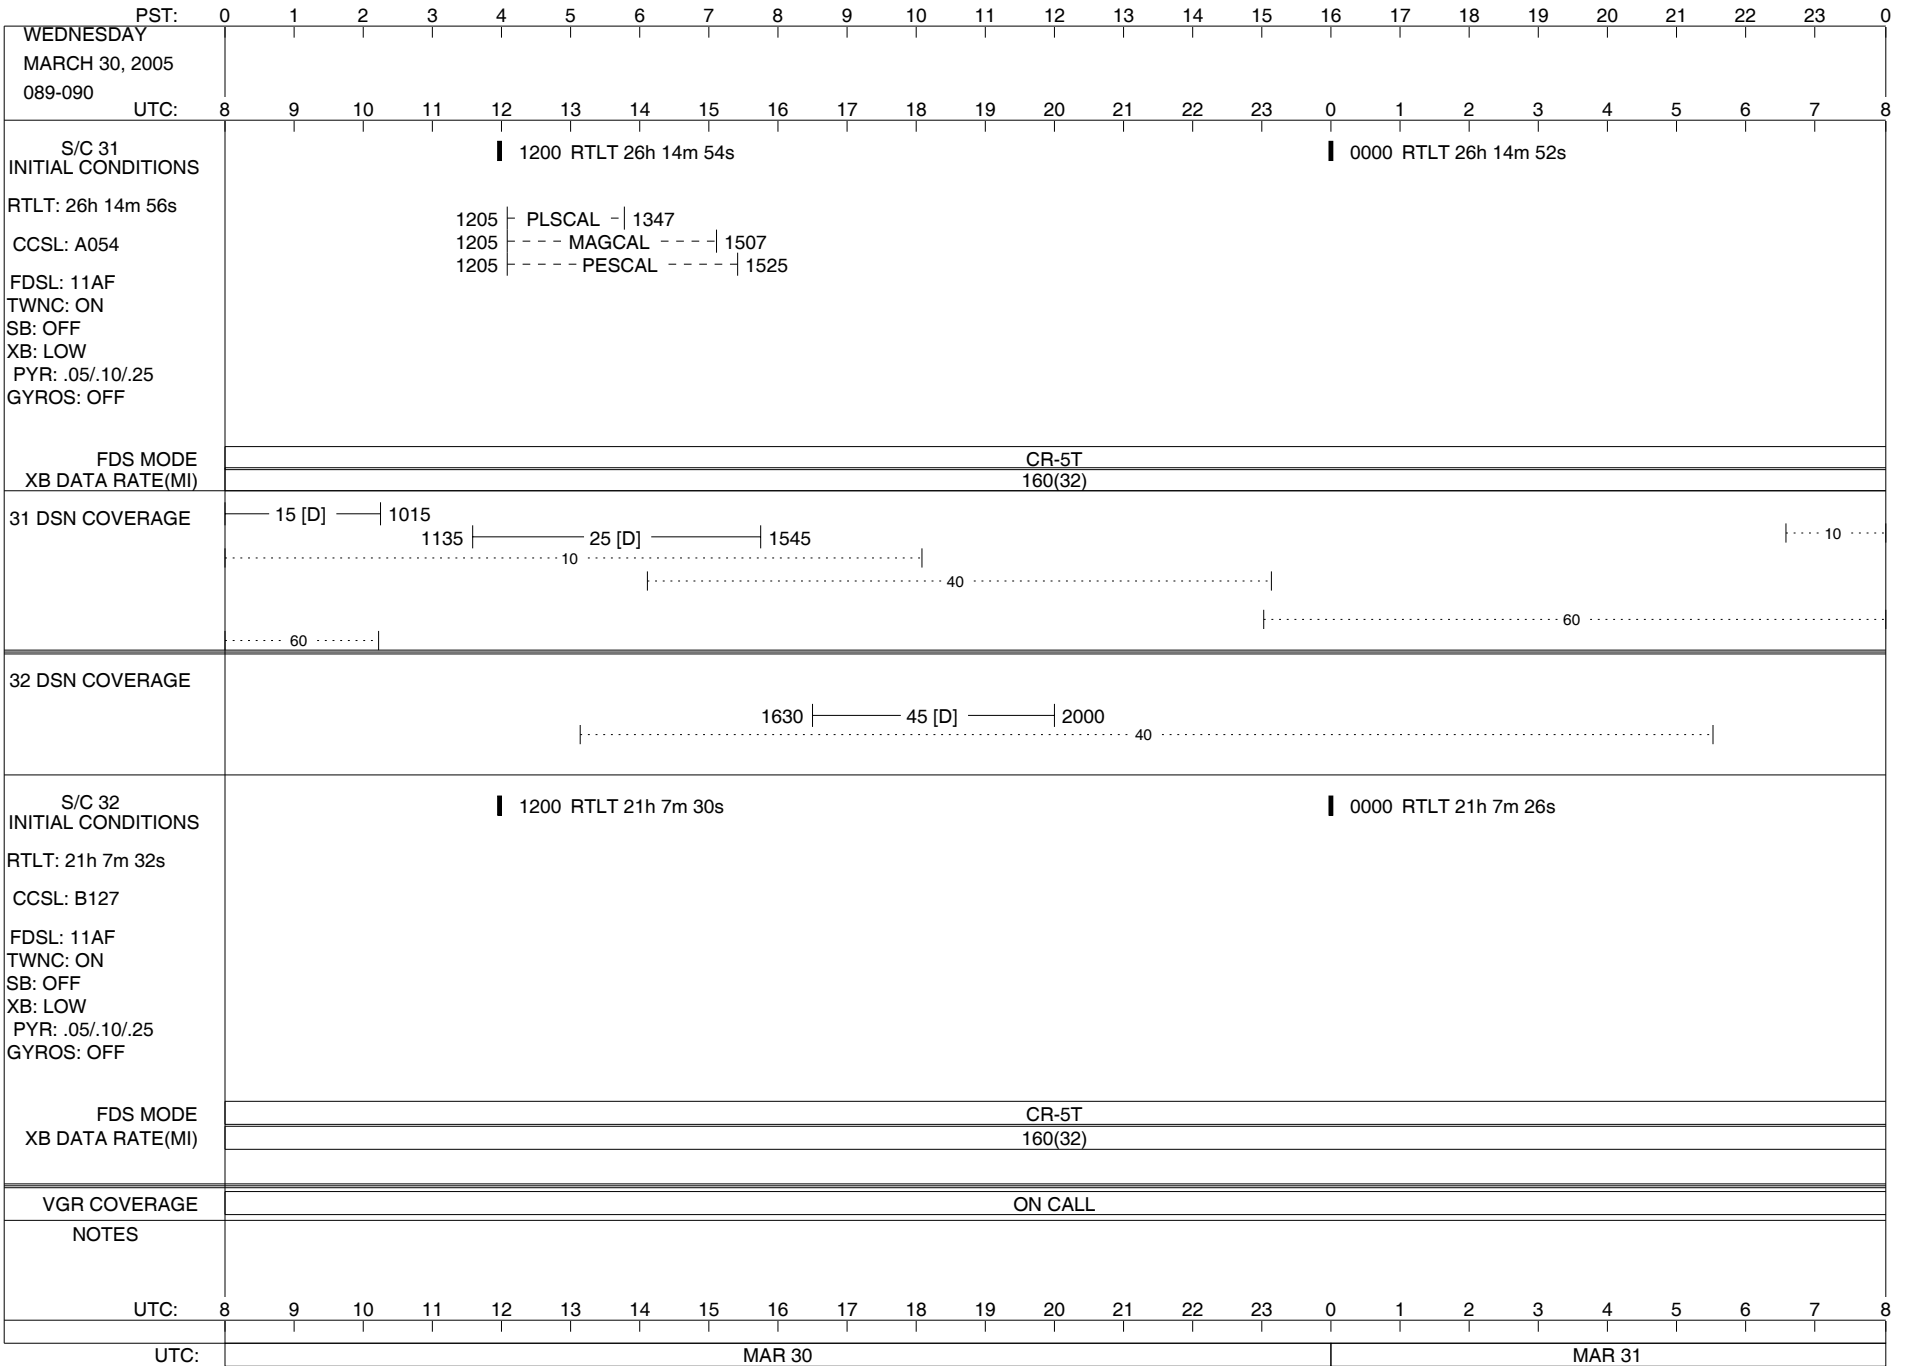

ISSUE DATE: 03/16/05 21:38

ISSUE DATE: 03/16/05 21:38

ISSUE DATE: 03/16/05 21:38

1200 RTLT 26h 14m 48s

0000 RTLT 26h 14m 46s

1950 | 1950 PWS/RH

2247 | 2301 TAPPOS

0357 | 0357 TAPPOS