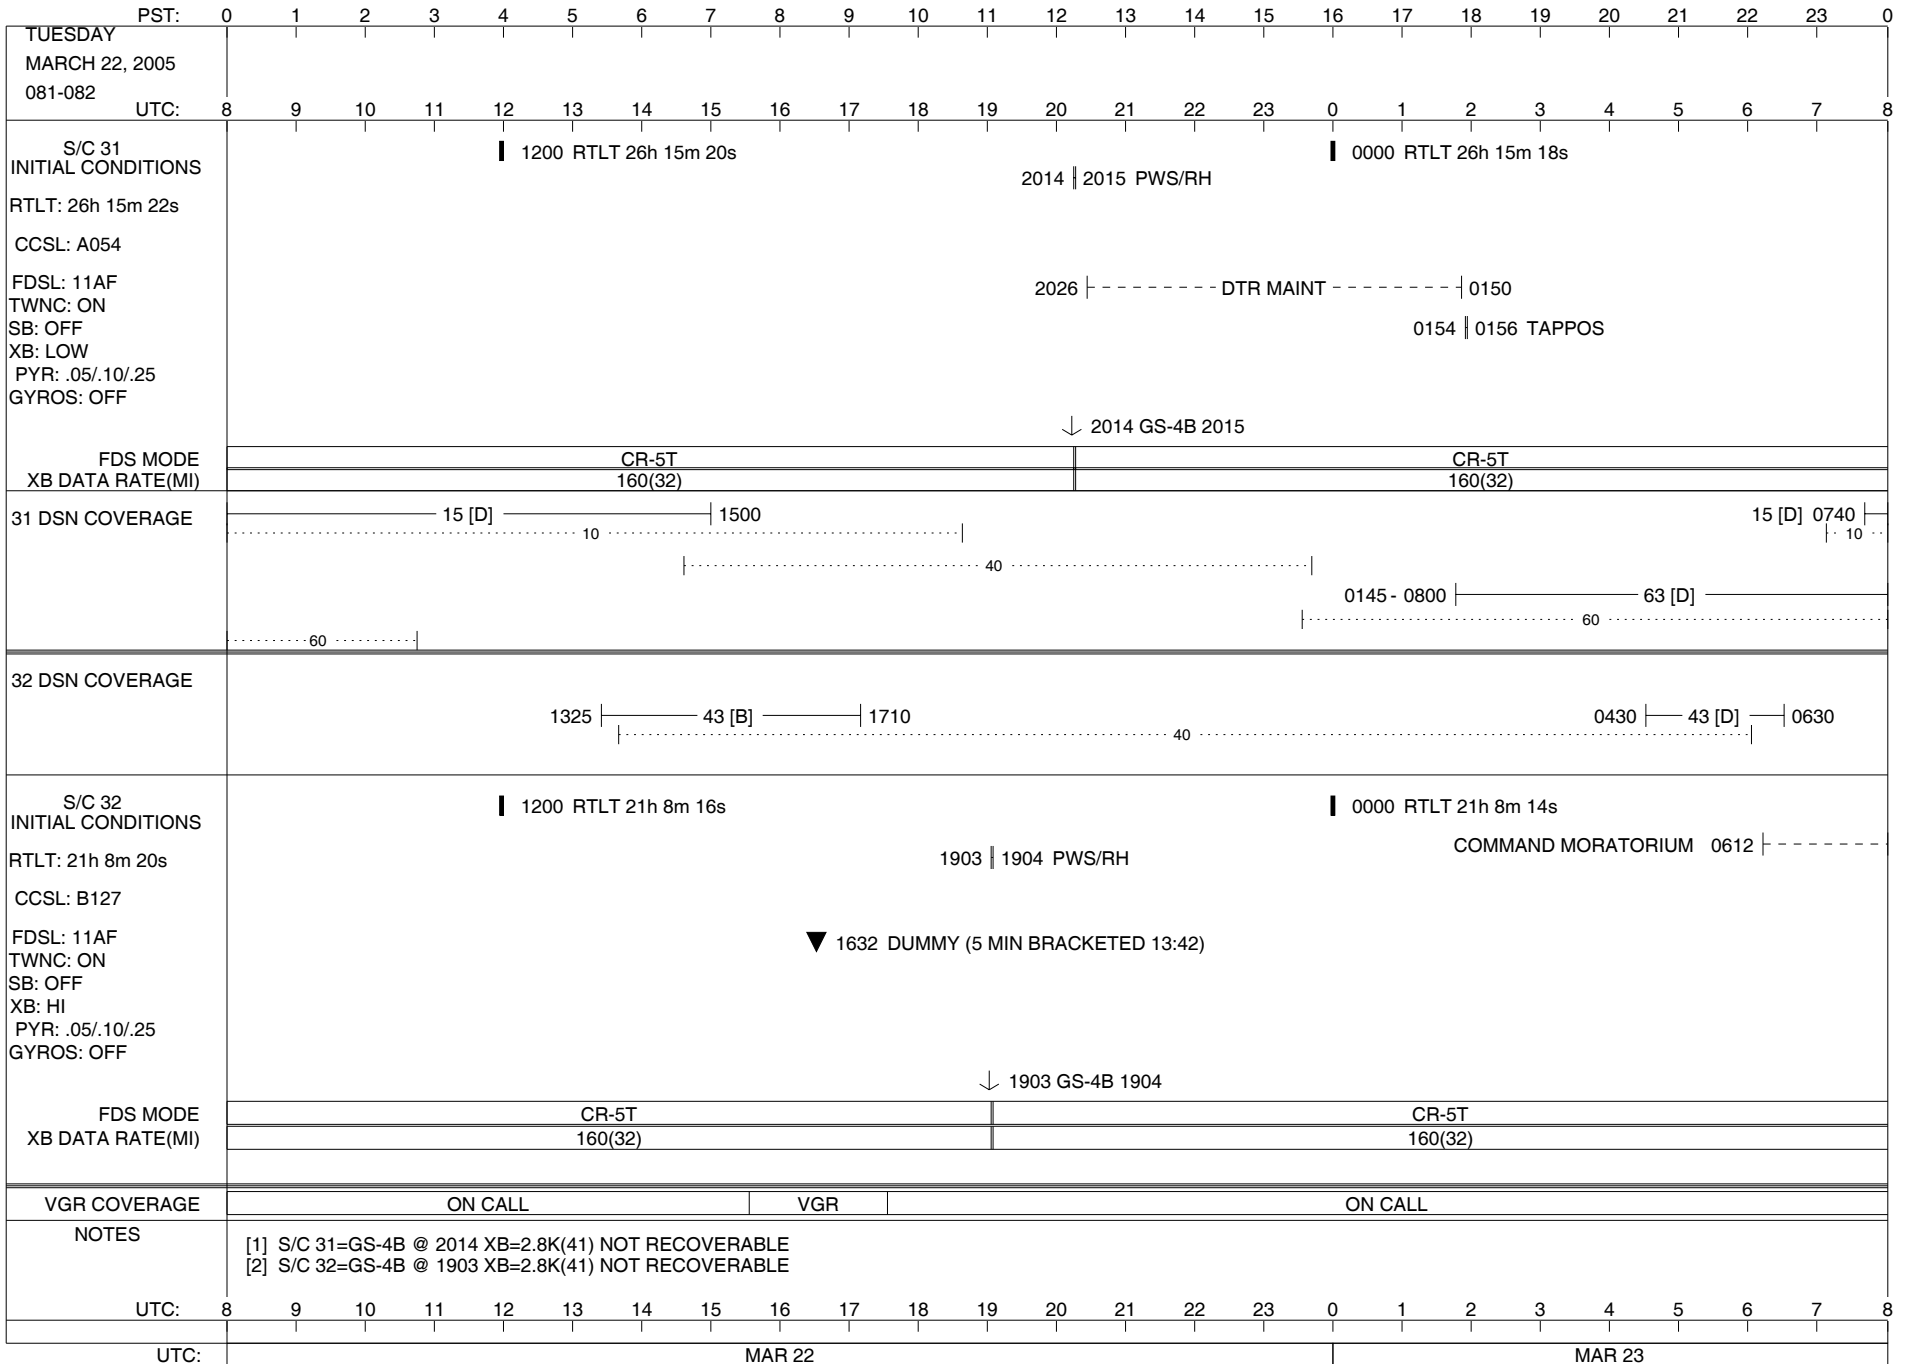

ISSUE DATE: 03/16/05 21:38