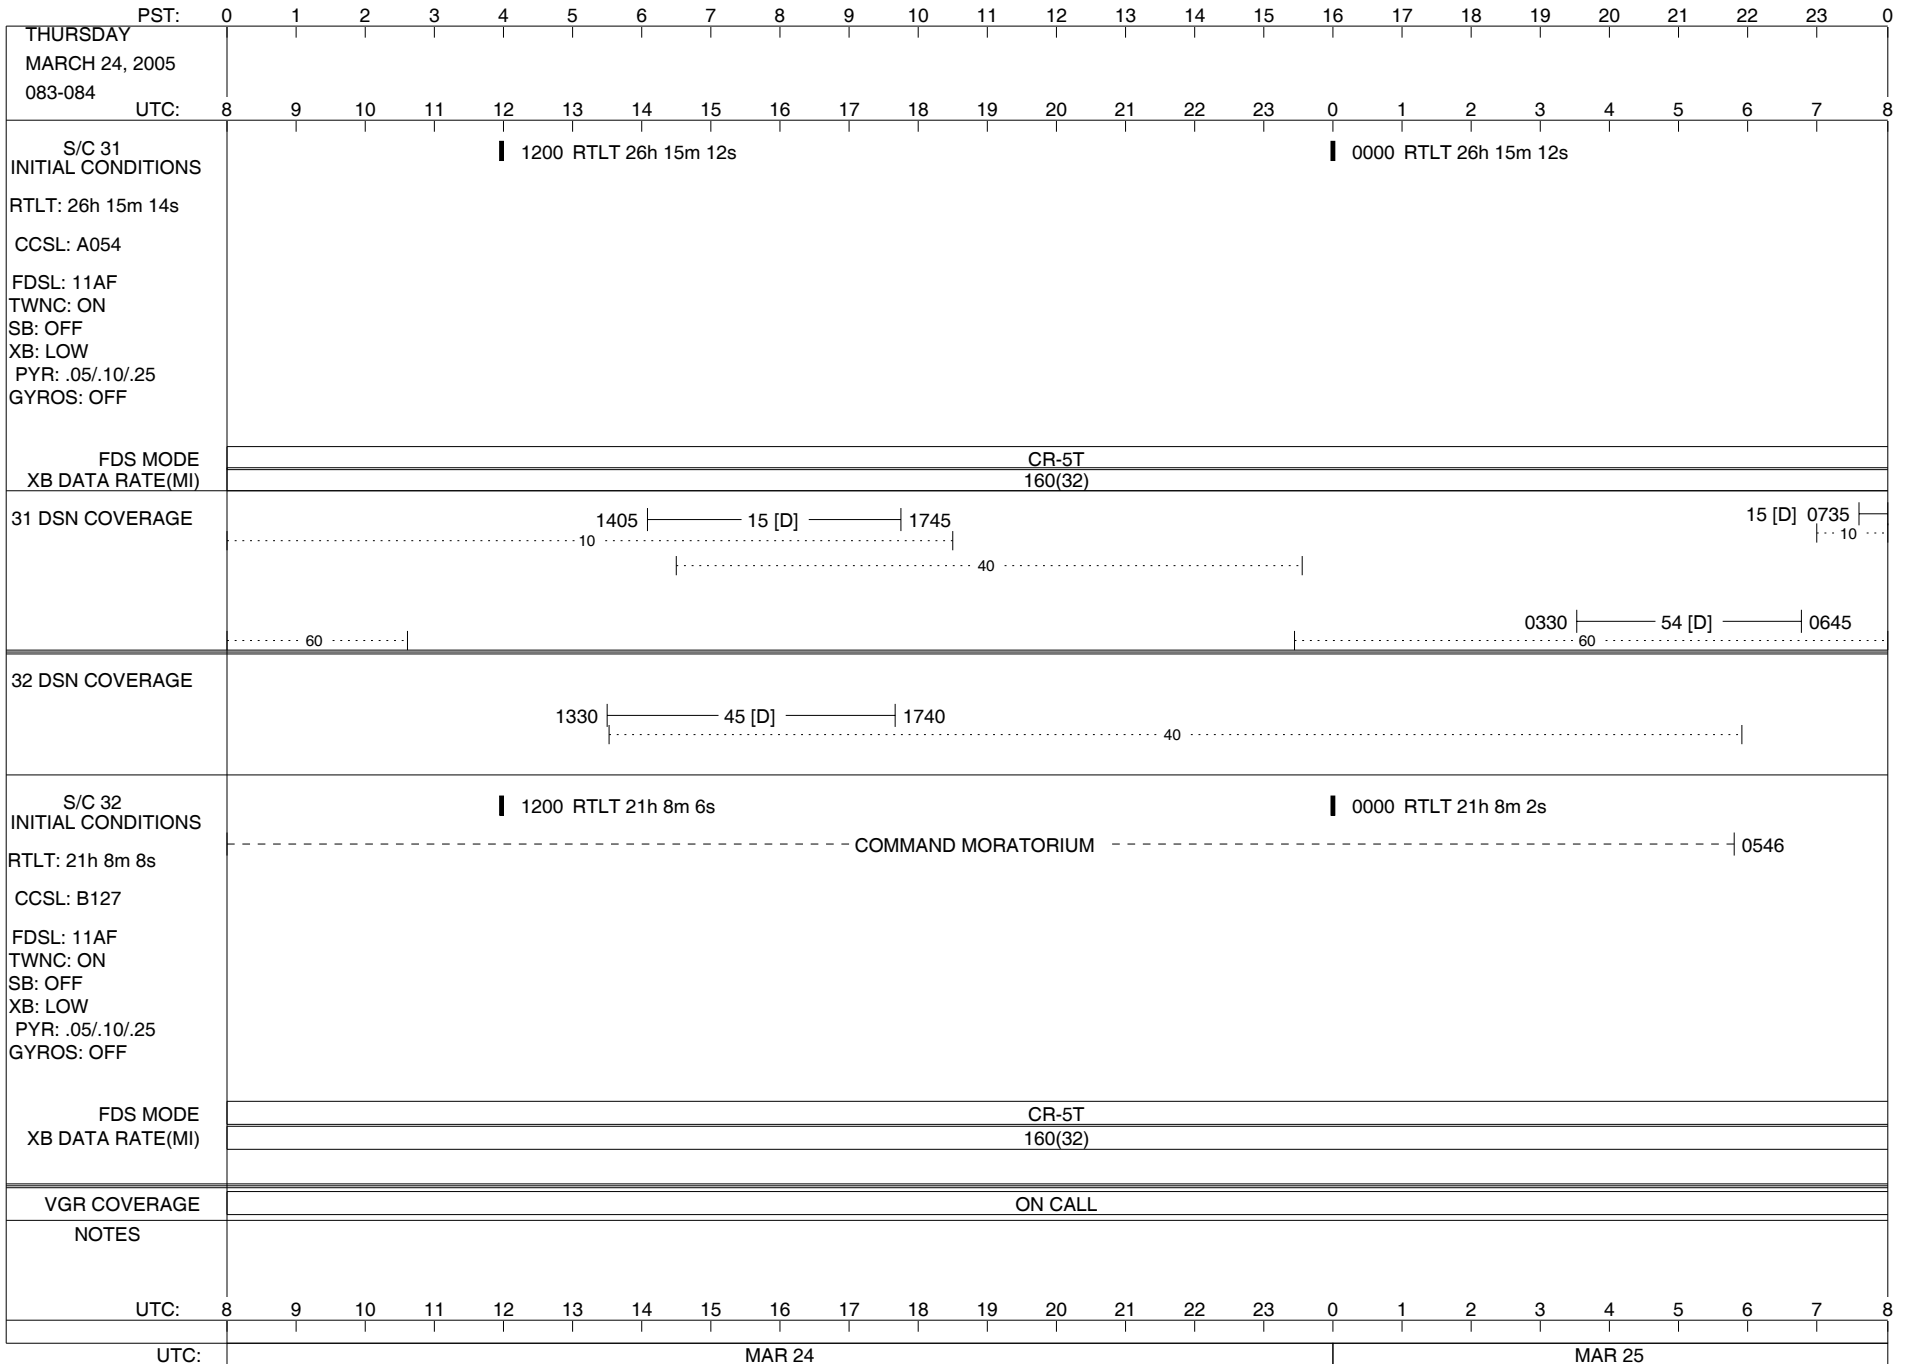

ISSUE DATE: 03/16/05 21:38