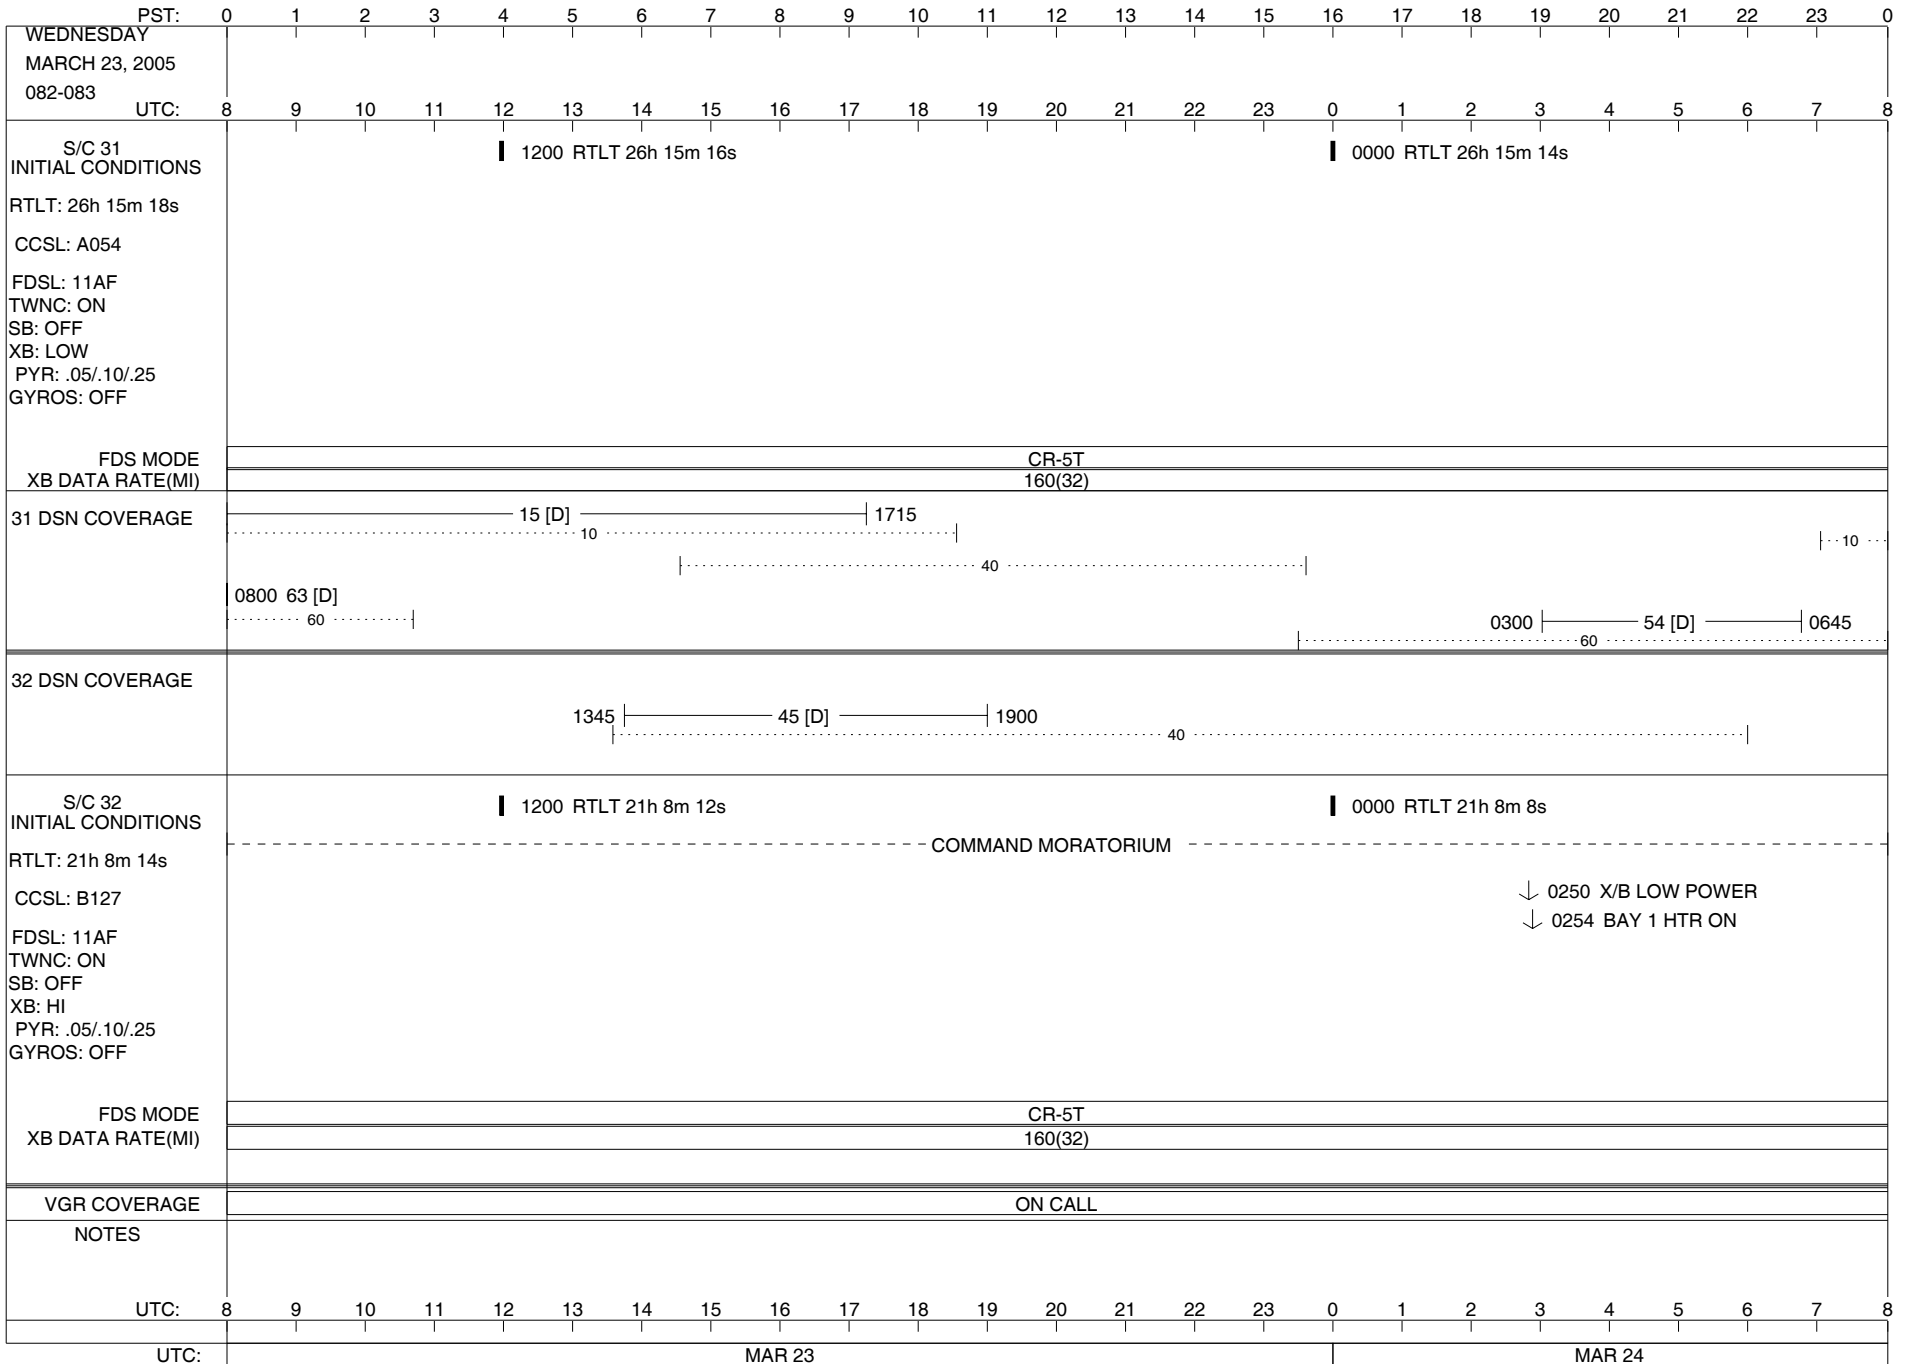

ISSUE DATE: 03/16/05 21:38