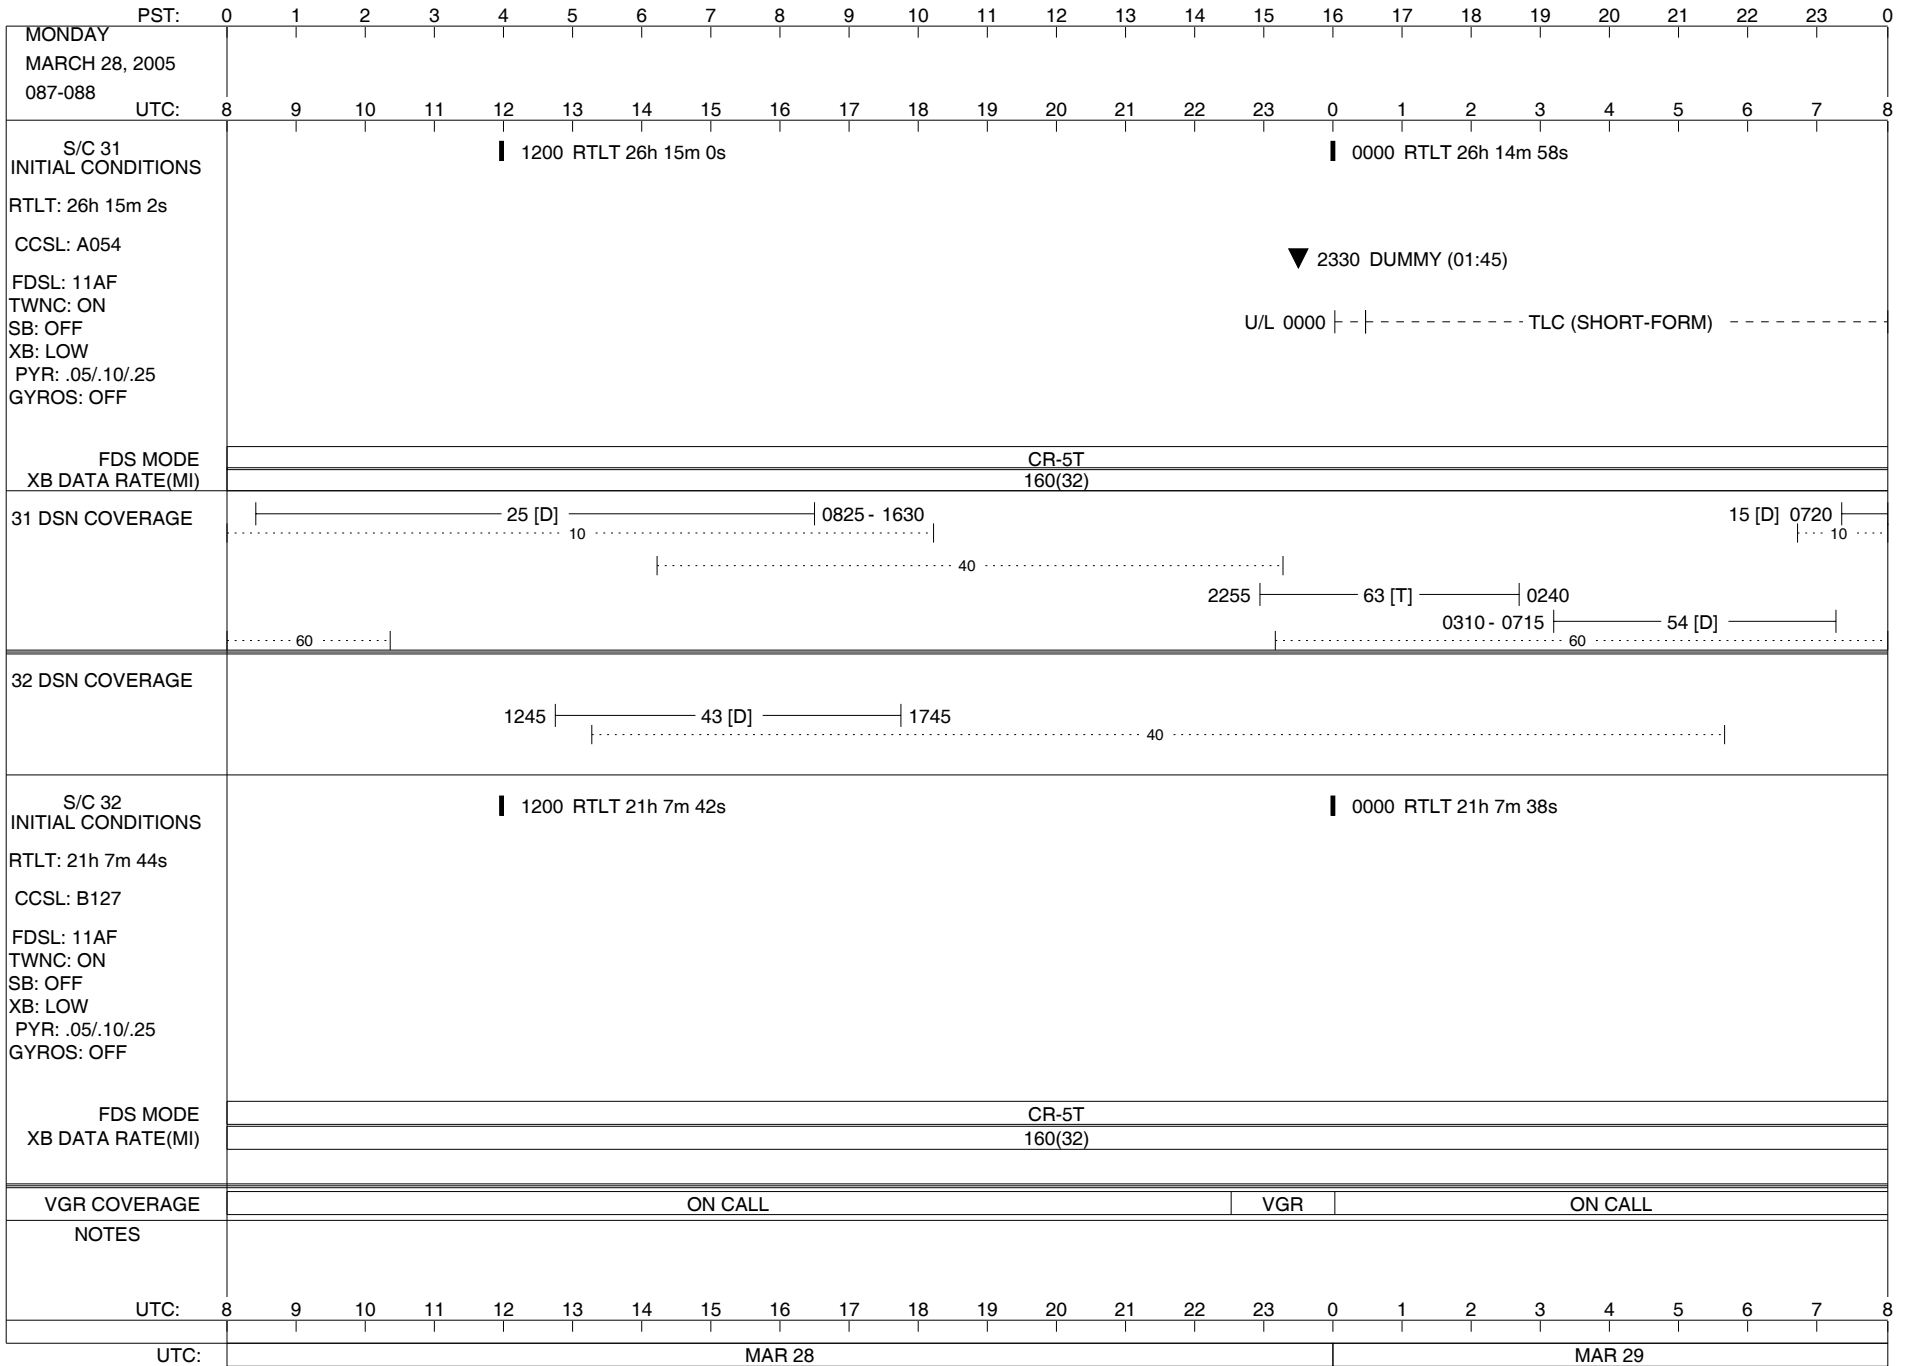

ISSUE DATE: 03/16/05 21:38