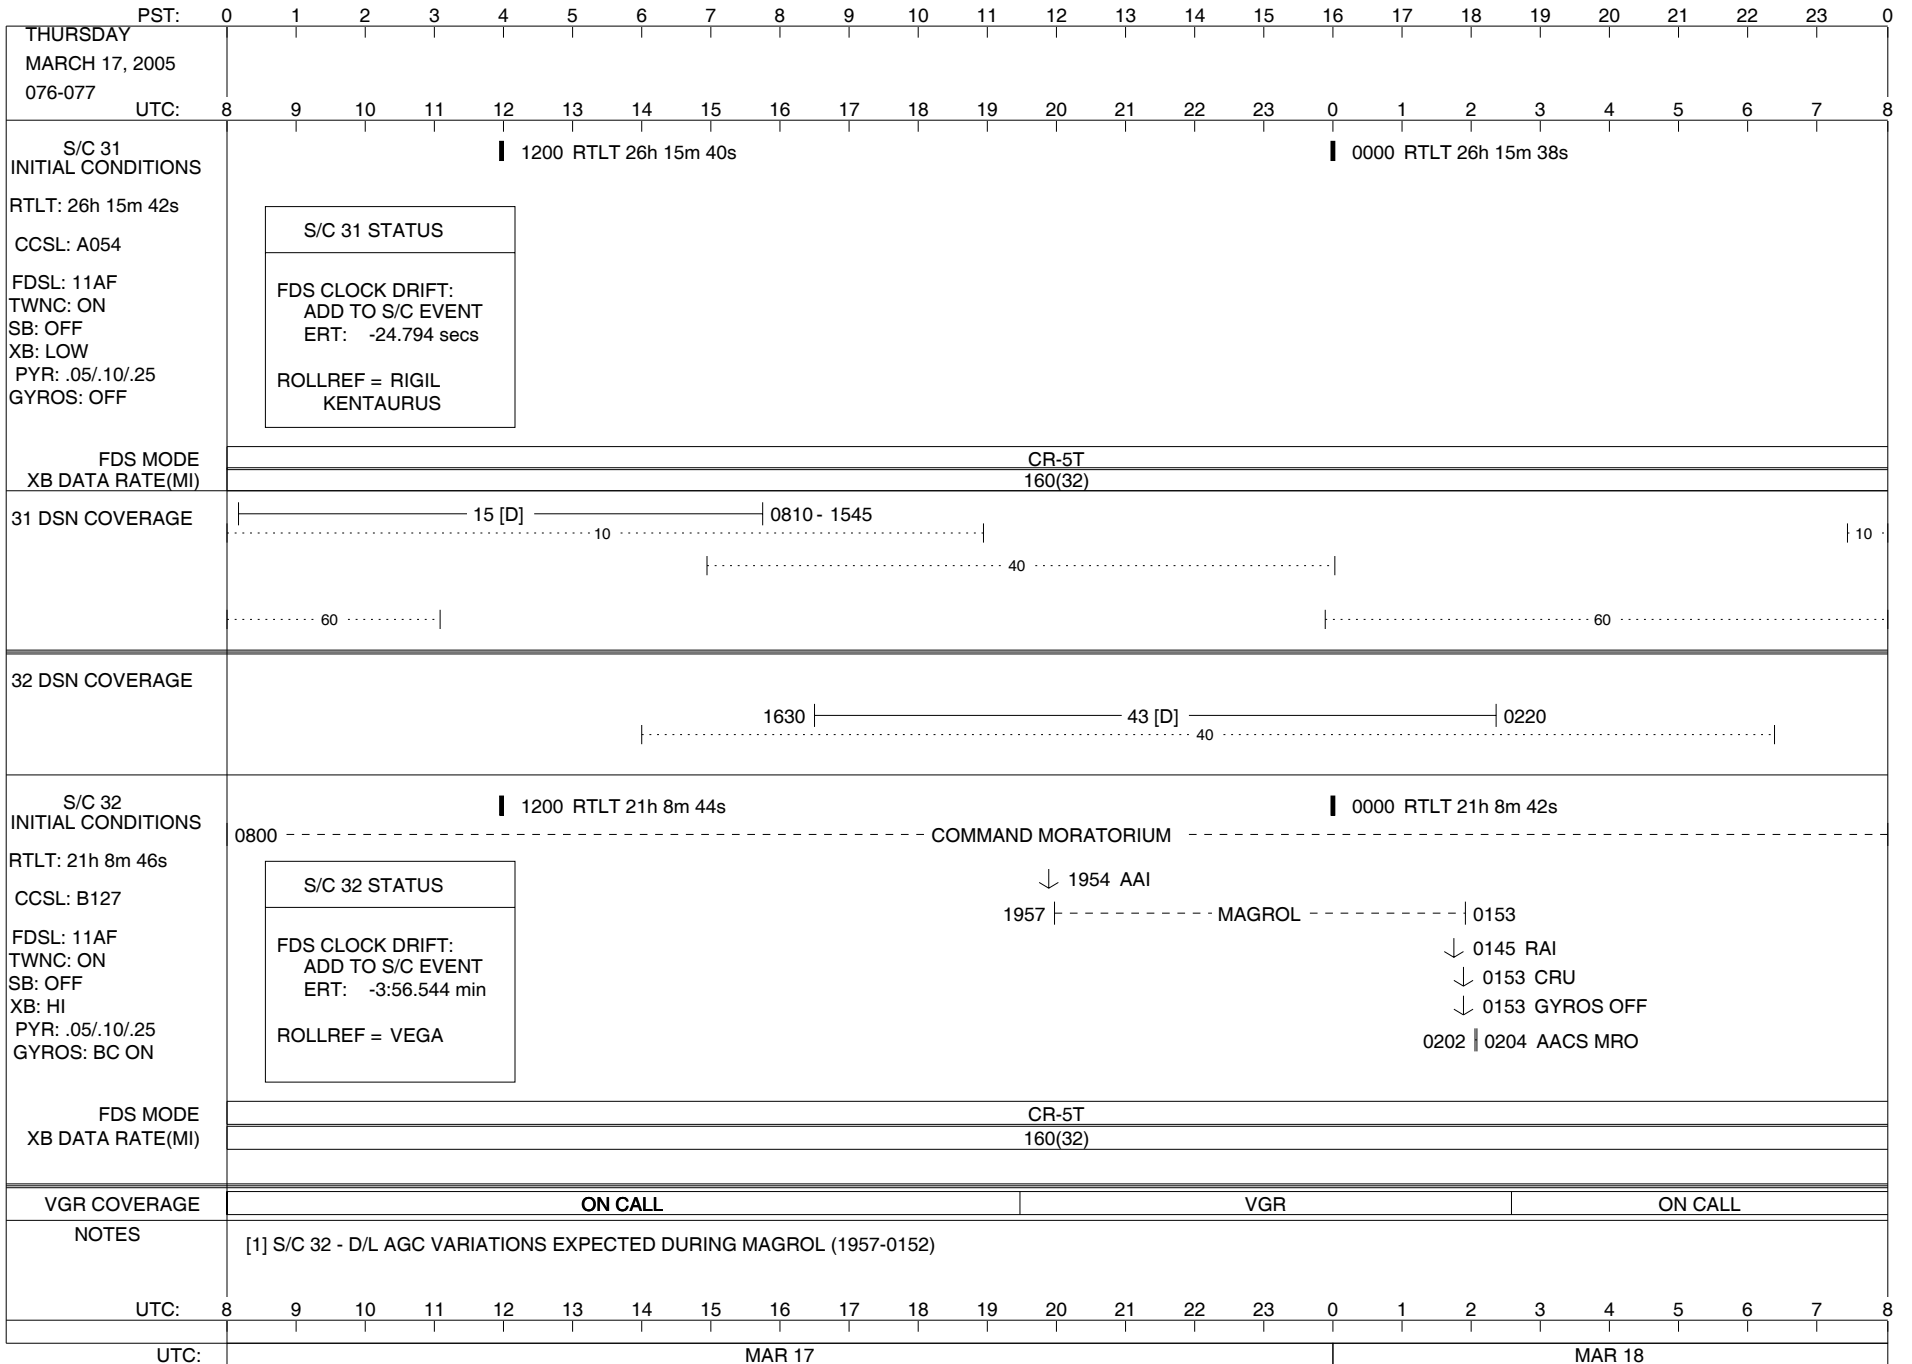

ISSUE DATE: 03/16/05 21:38