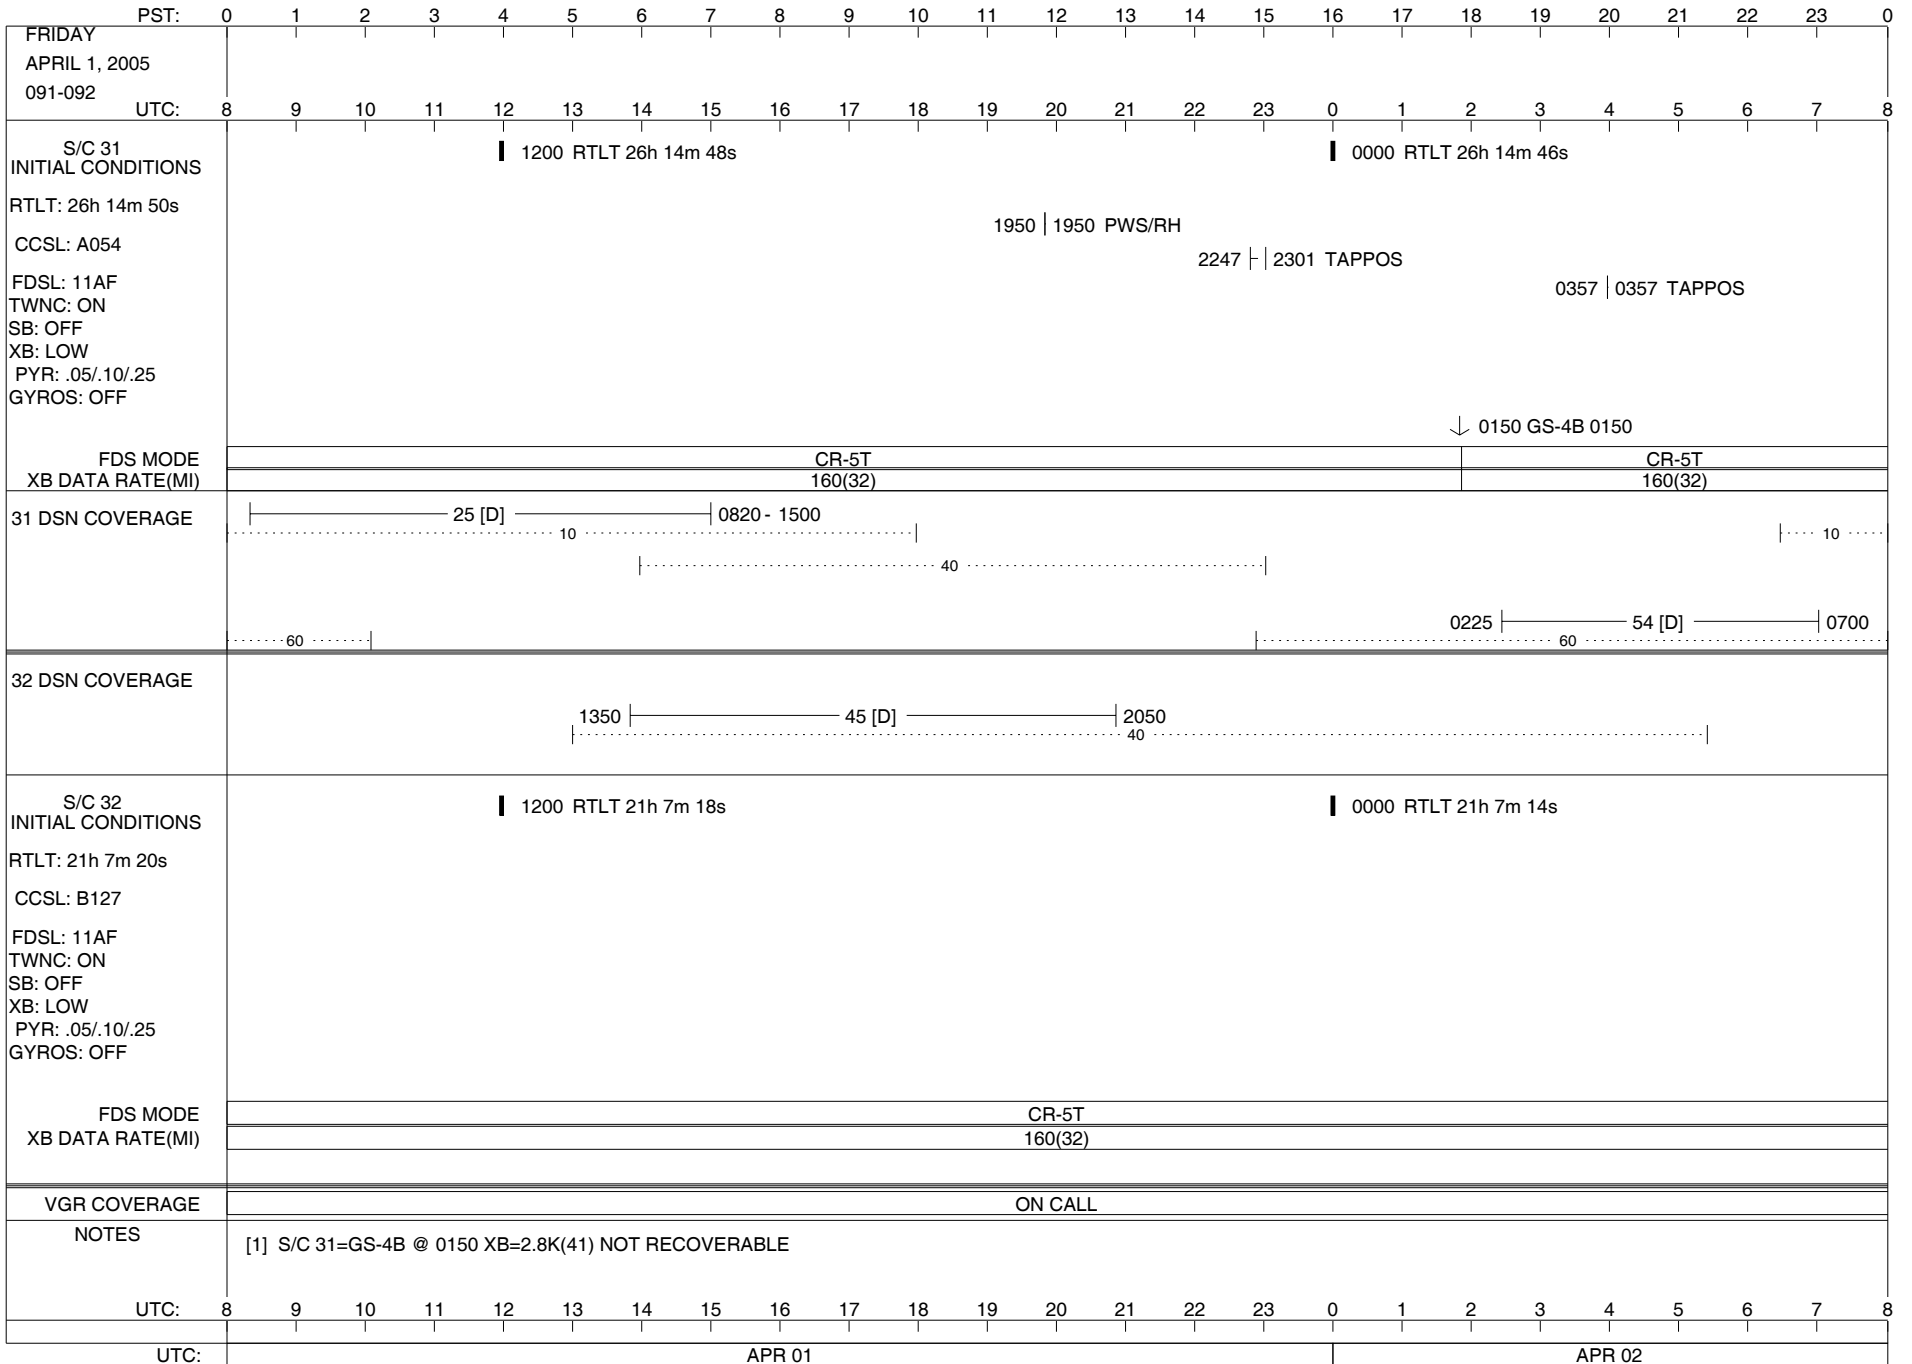

ISSUE DATE: 03/16/05 21:38

ISSUE DATE: 03/16/05 21:38

TUESDAY		PST: 0 1 2 3 4 5 6 7 8 9 10 11 12 13 14 15 16 17 18 19 20 21 22 23 0																							
MARCH 29, 2005																									
088-089		UTC: 8 9 10 11 12 13 14 15 16 17 18 19 20 21 22 23 0 1 2 3 4 5 6 7 8																							
S/C 31 INITIAL CONDITIONS RTLT: 26h 14m 58s CCSL: A054 FDSL: 11AF TWNC: ON SB: OFF XB: LOW PYR: .05/.10/.25 GYROS: OFF	1200 RTLT 26h 14m 56s												0000 RTLT 26h 14m 56s												
	1950 1950 PWS/RH																								
	----- TLC (SHORT-FORM) ----- † D/L - 0343																								
	↓ 1950 GS-4B 1950																								
FDS MODE	CR-5T												CR-5T												
XB DATA RATE(MI)	160(32)												160(32)												
31 DSN COVERAGE	15 [D] ----- 1500 10 40 60												15 [D] 0715 ----- 10 40 60												
32 DSN COVERAGE	1545 ----- 43 [B] ----- 1800 40 40 60												1845 ----- 45 [D] ----- 2345 40 40 60												
S/C 32 INITIAL CONDITIONS RTLT: 21h 7m 38s CCSL: B127 FDSL: 11AF TWNC: ON SB: OFF XB: LOW PYR: .05/.10/.25 GYROS: OFF	1200 RTLT 21h 7m 36s												0000 RTLT 21h 7m 32s												
	1839 1839 PWS/RH																								
	▼ 1632 DUMMY (5 MIN BRACKETED 13:40)																								
	↓ 1839 GS-4B 1839																								
FDS MODE	CR-5T												CR-5T												
XB DATA RATE(MI)	160(32)												160(32)												
VGR COVERAGE	ON CALL												VGR						ON CALL						
NOTES	[1] S/C 31=GS-4B @ 1950 XB=2.8K(41) NOT RECOVERABLE [2] S/C 32=GS-4B @ 1839 XB=2.8K(41) NOT RECOVERABLE																								
UTC: 8		9 10 11 12 13 14 15 16 17 18 19 20 21 22 23 0 1 2 3 4 5 6 7 8																							
UTC:		MAR 29												MAR 30											

ISSUE DATE: 03/16/05 21:38

ISSUE DATE: 03/16/05 21:38

ISSUE DATE: 03/16/05 21:38

1200 RTLT 26h 14m 48s

0000 RTLT 26h 14m 46s

1950 | 1950 PWS/RH

2247 | 2301 TAPPOS

0357 | 0357 TAPPOS