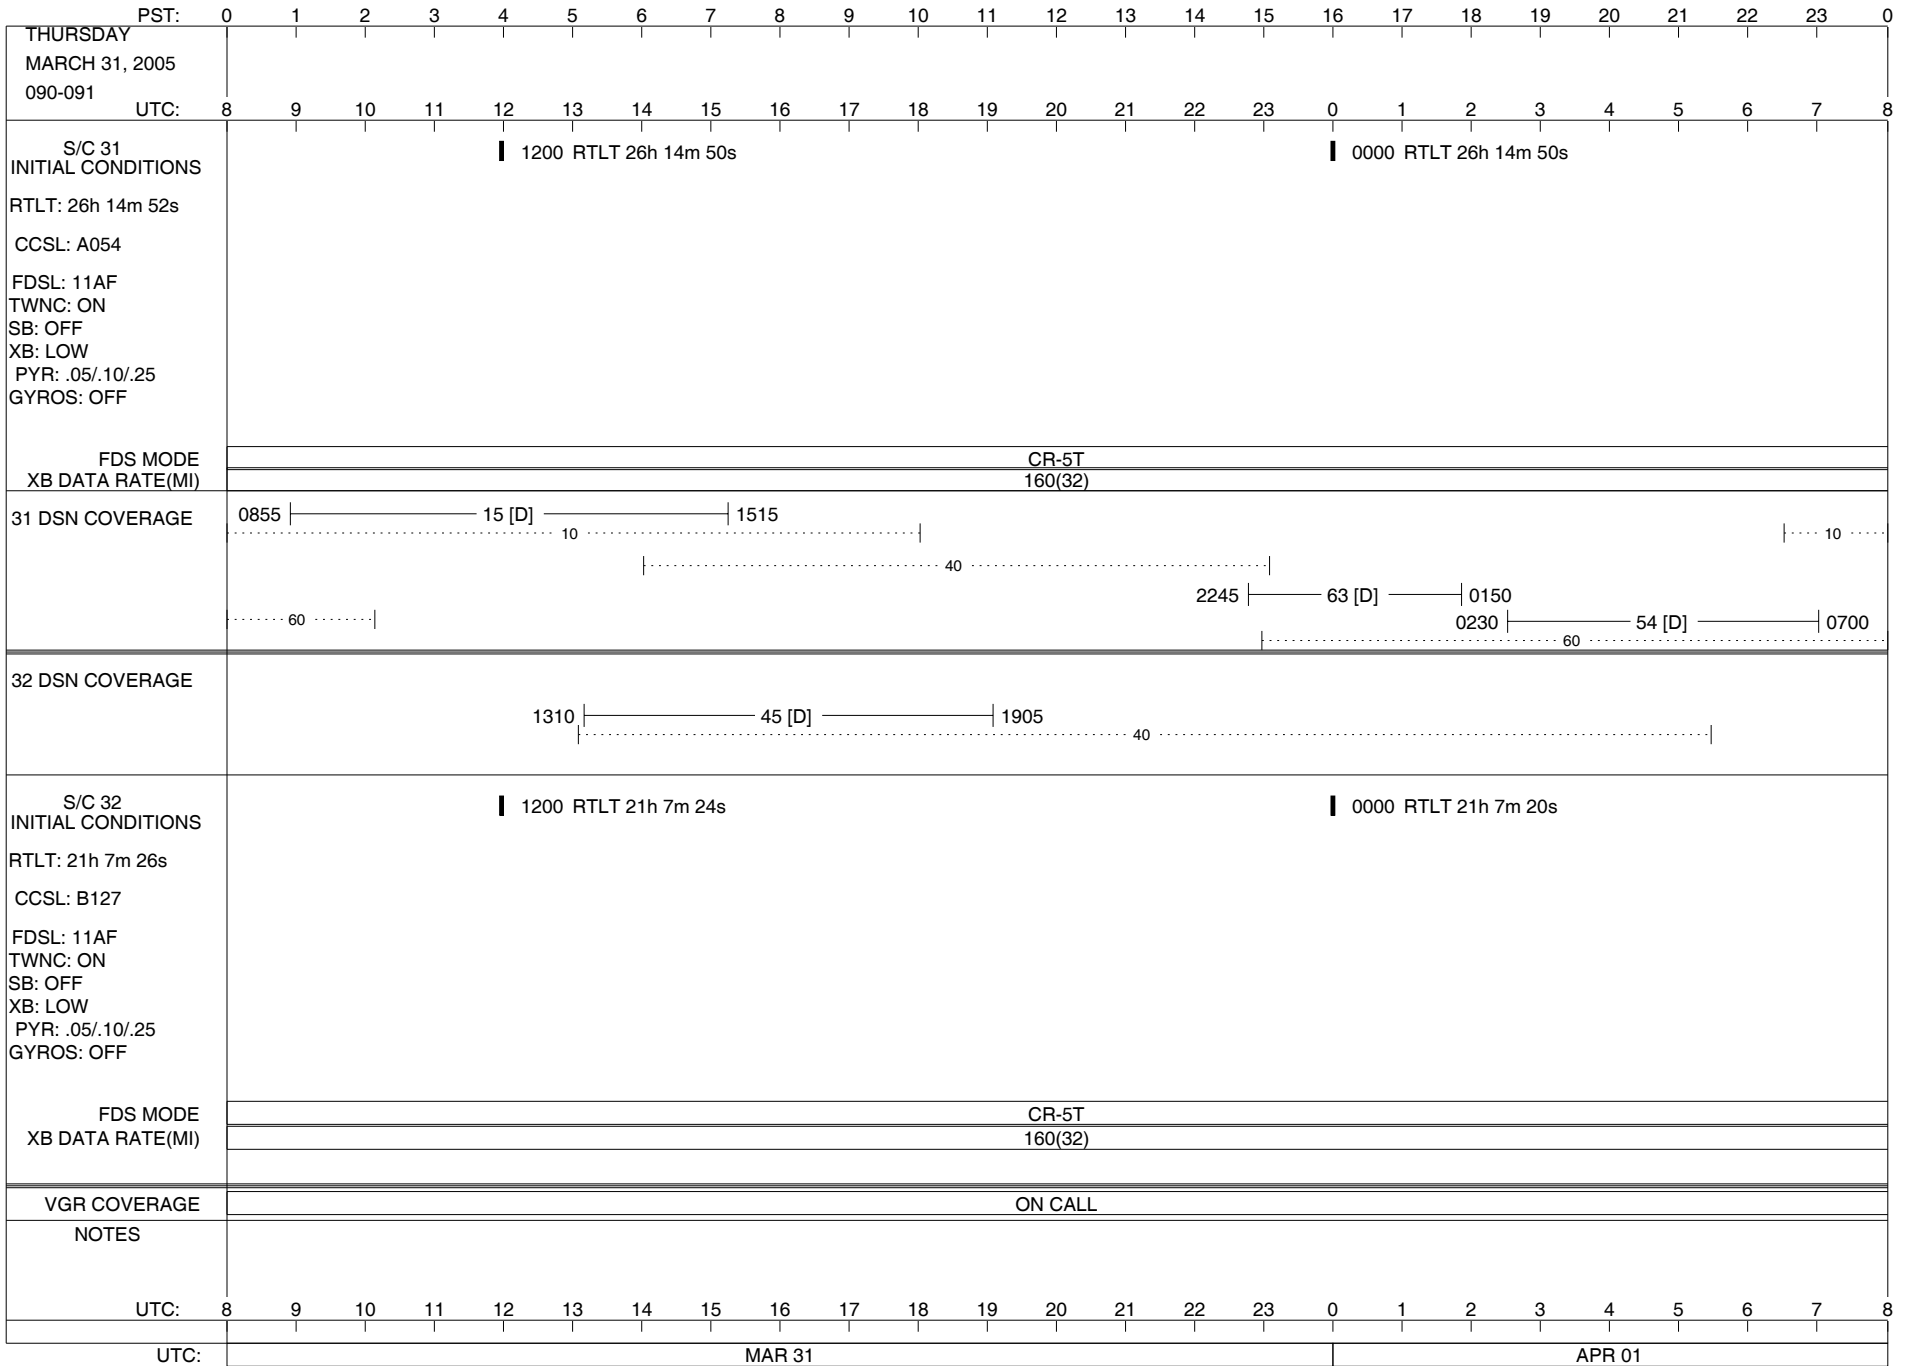

ISSUE DATE: 03/16/05 21:38

ISSUE DATE: 03/16/05 21:38

TUESDAY		PST: 0 1 2 3 4 5 6 7 8 9 10 11 12 13 14 15 16 17 18 19 20 21 22 23 0																							
MARCH 29, 2005																									
088-089		UTC: 8 9 10 11 12 13 14 15 16 17 18 19 20 21 22 23 0 1 2 3 4 5 6 7 8																							
S/C 31 INITIAL CONDITIONS RTLT: 26h 14m 58s CCSL: A054 FDSL: 11AF TWNC: ON SB: OFF XB: LOW PYR: .05/.10/.25 GYROS: OFF	1200 RTLT 26h 14m 56s												0000 RTLT 26h 14m 56s												
	1950 1950 PWS/RH																								
	----- TLC (SHORT-FORM) ----- † D/L - 0343																								
	↓ 1950 GS-4B 1950																								
FDS MODE	CR-5T												CR-5T												
XB DATA RATE(MI)	160(32)												160(32)												
31 DSN COVERAGE	15 [D] ----- 1500 10 40 60												15 [D] 0715 ----- 10 40 60												
32 DSN COVERAGE	1545 ----- 43 [B] ----- 1800 40 40 60												1845 ----- 45 [D] ----- 2345 40 40 60												
S/C 32 INITIAL CONDITIONS RTLT: 21h 7m 38s CCSL: B127 FDSL: 11AF TWNC: ON SB: OFF XB: LOW PYR: .05/.10/.25 GYROS: OFF	1200 RTLT 21h 7m 36s												0000 RTLT 21h 7m 32s												
	1839 1839 PWS/RH																								
	▼ 1632 DUMMY (5 MIN BRACKETED 13:40)																								
	↓ 1839 GS-4B 1839																								
FDS MODE	CR-5T												CR-5T												
XB DATA RATE(MI)	160(32)												160(32)												
VGR COVERAGE	ON CALL												VGR						ON CALL						
NOTES	[1] S/C 31=GS-4B @ 1950 XB=2.8K(41) NOT RECOVERABLE [2] S/C 32=GS-4B @ 1839 XB=2.8K(41) NOT RECOVERABLE																								
UTC: 8		9 10 11 12 13 14 15 16 17 18 19 20 21 22 23 0 1 2 3 4 5 6 7 8																							
UTC:		MAR 29												MAR 30											

ISSUE DATE: 03/16/05 21:38

ISSUE DATE: 03/16/05 21:38

ISSUE DATE: 03/16/05 21:38

1200 RTLT 26h 14m 48s

0000 RTLT 26h 14m 46s

1950 | 1950 PWS/RH

2247 | 2301 TAPPOS

0357 | 0357 TAPPOS