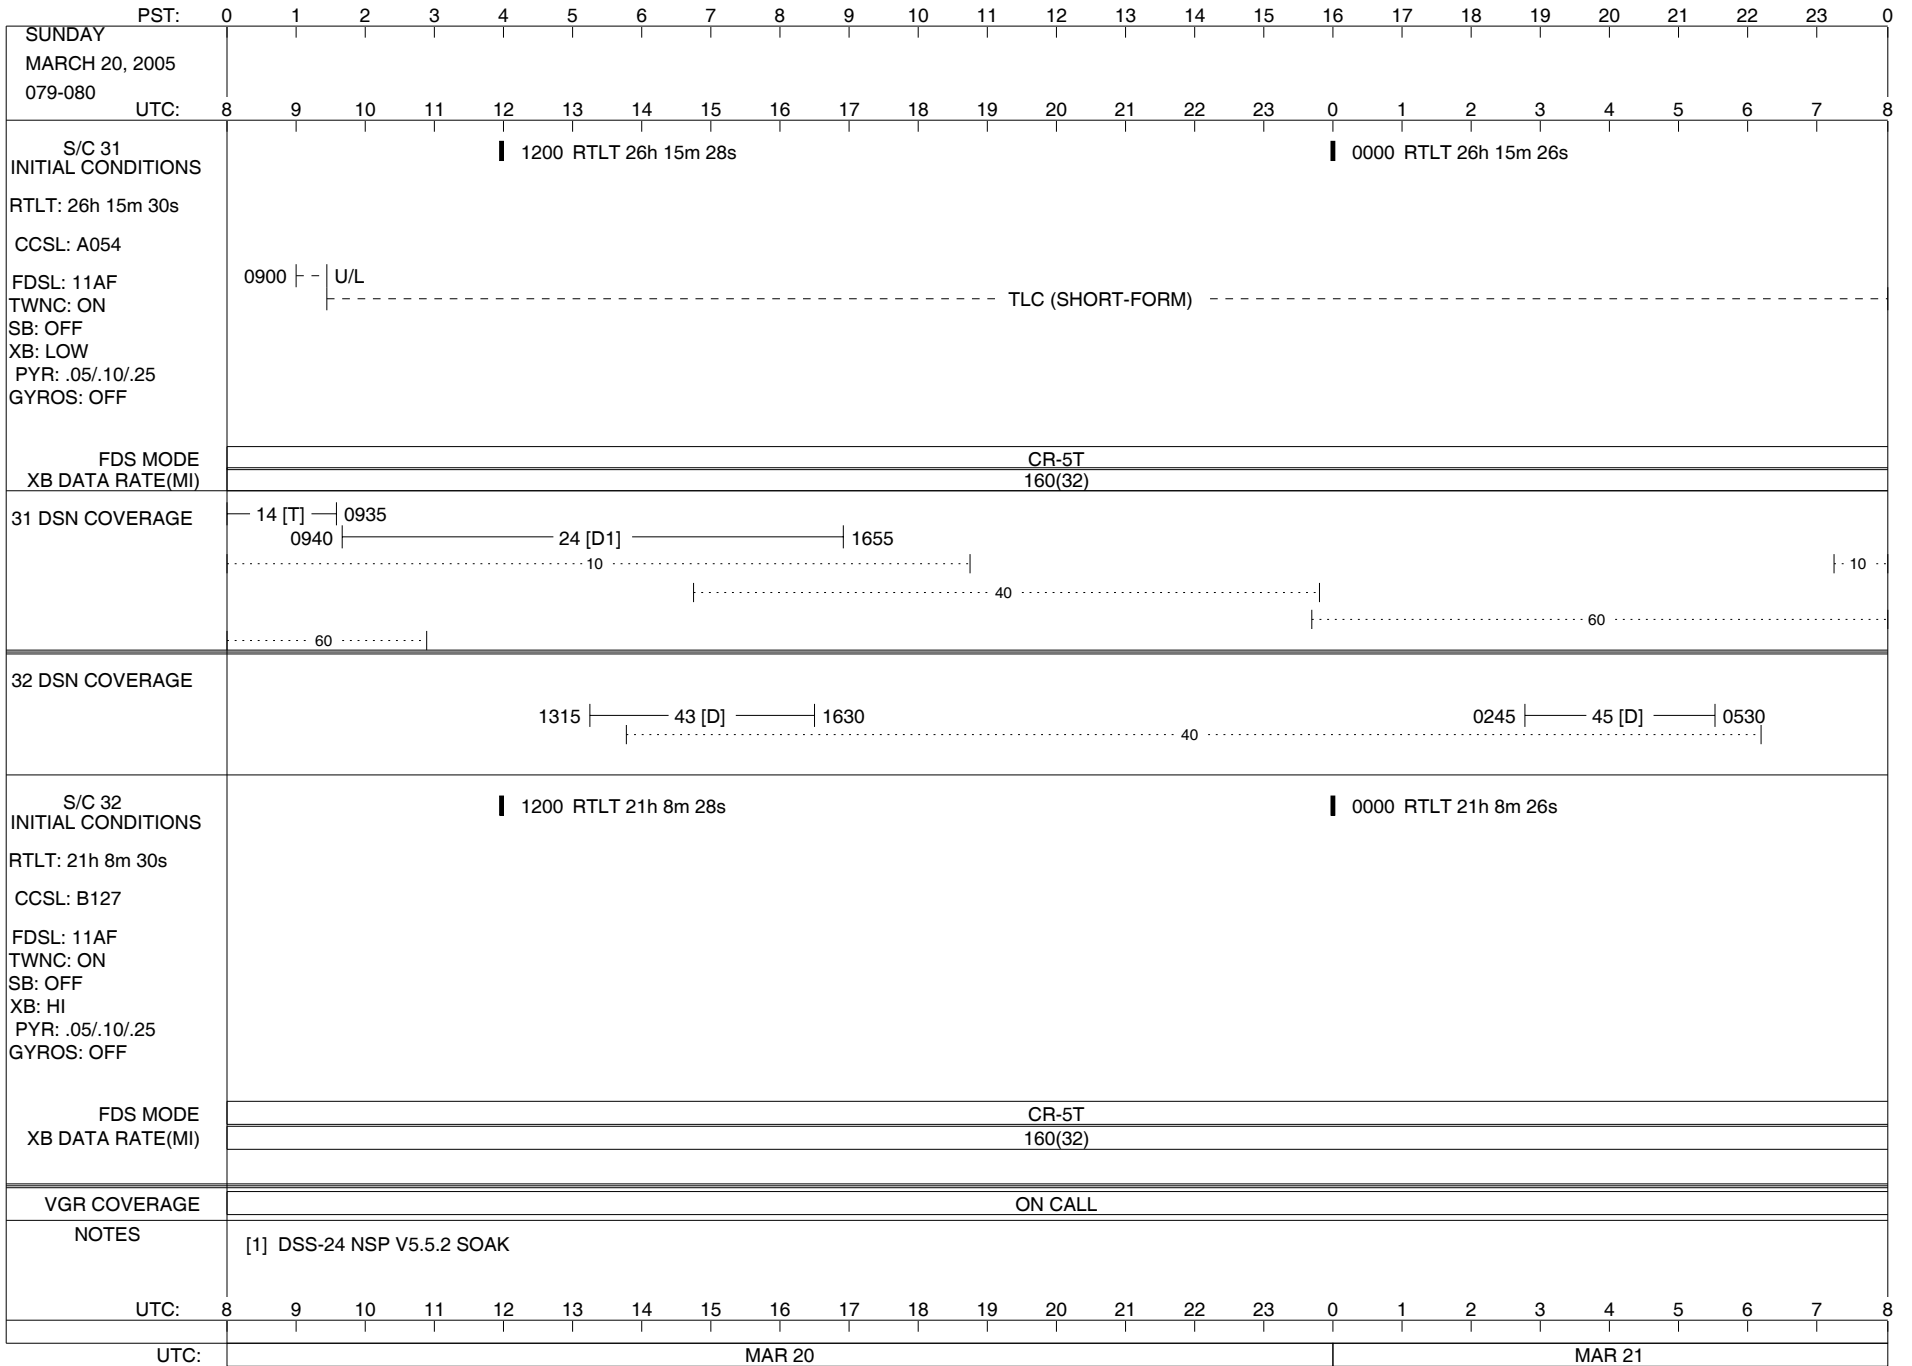

ISSUE DATE: 03/16/05 21:38