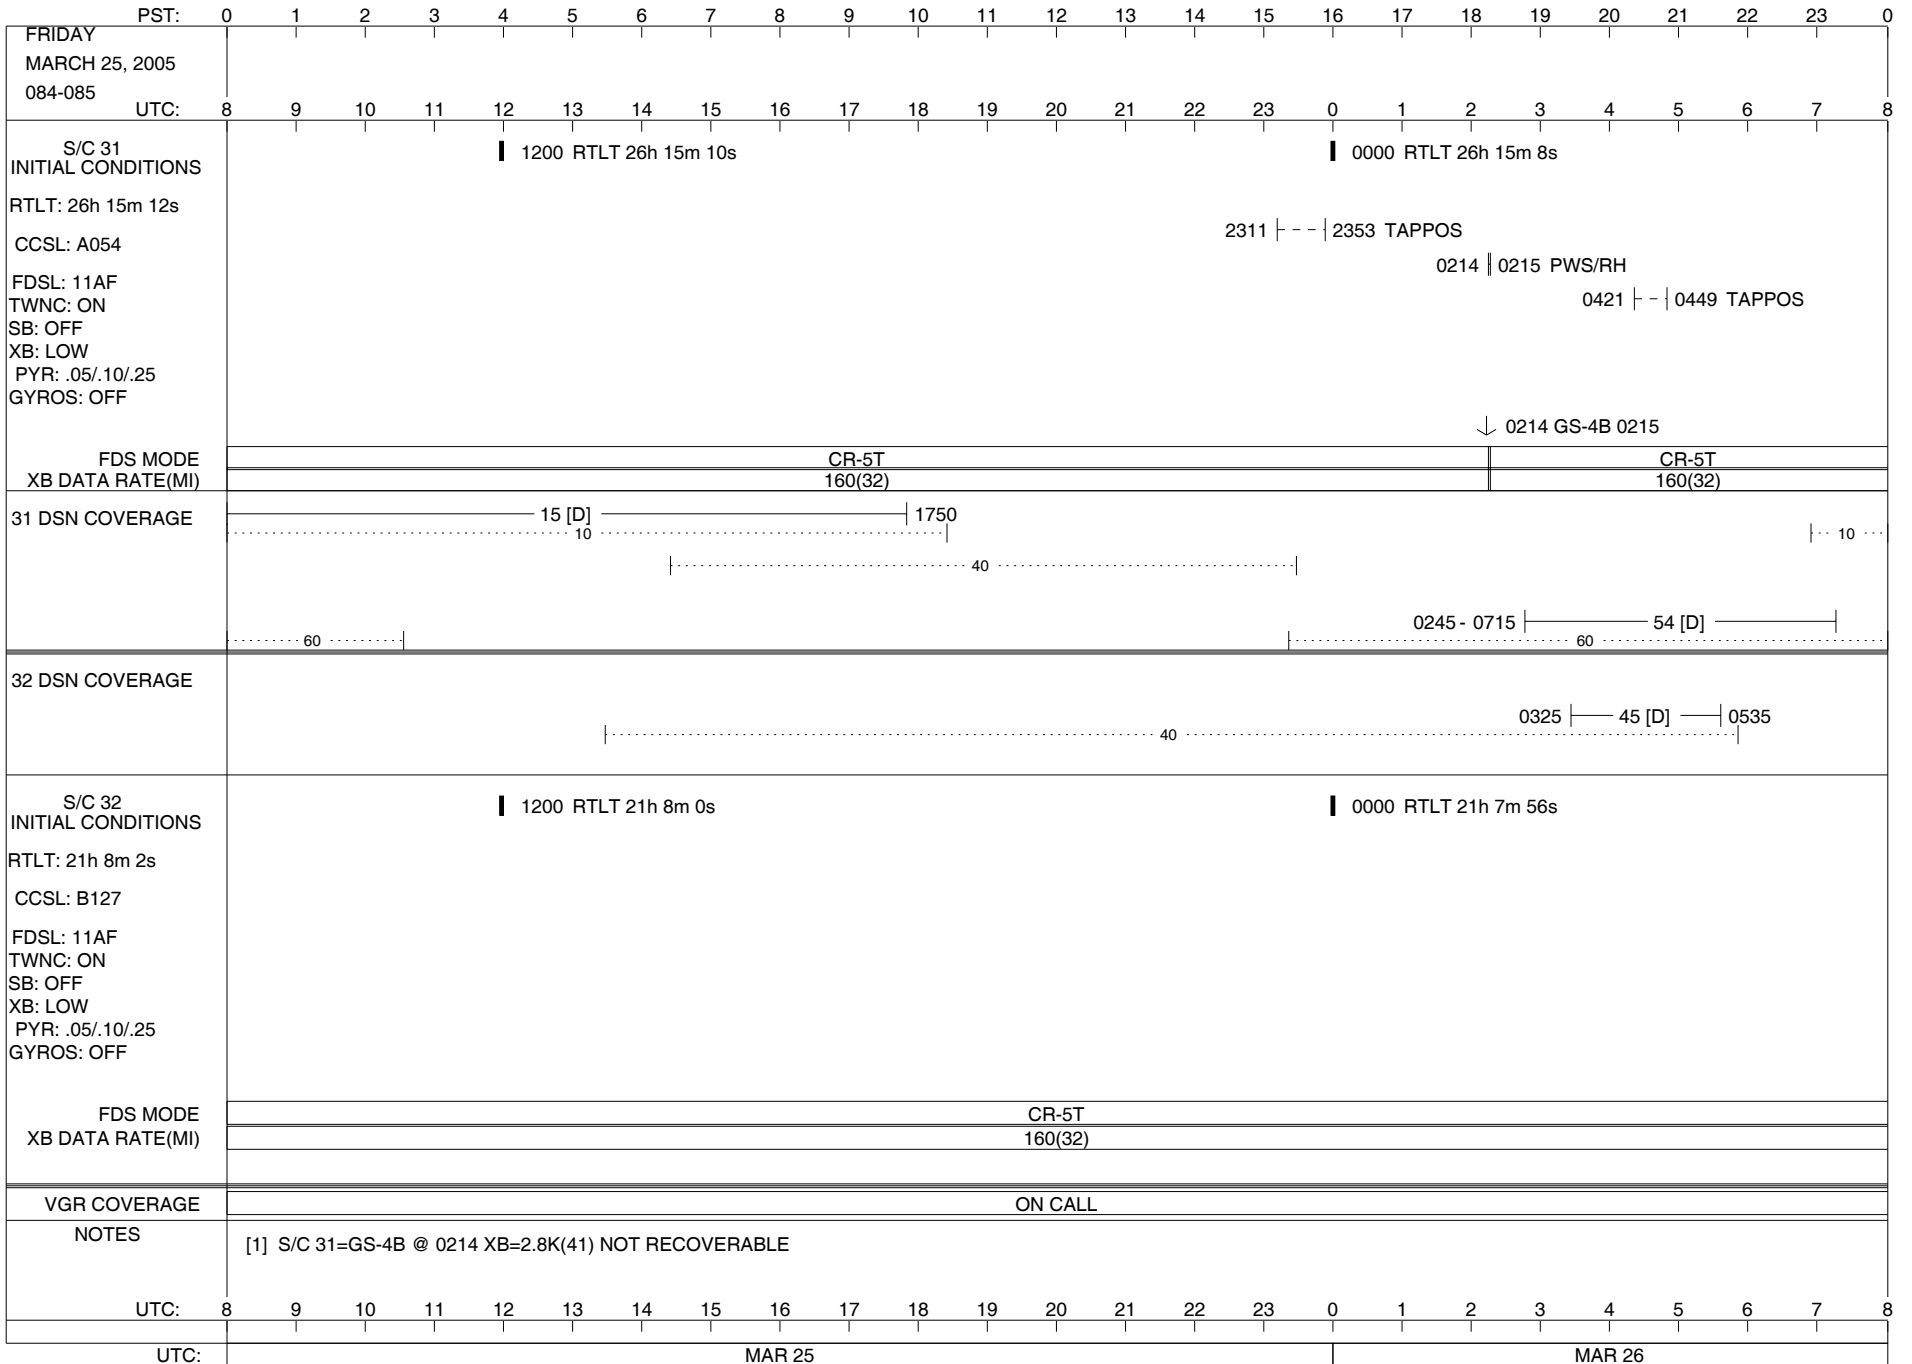

ISSUE DATE: 03/16/05 21:38