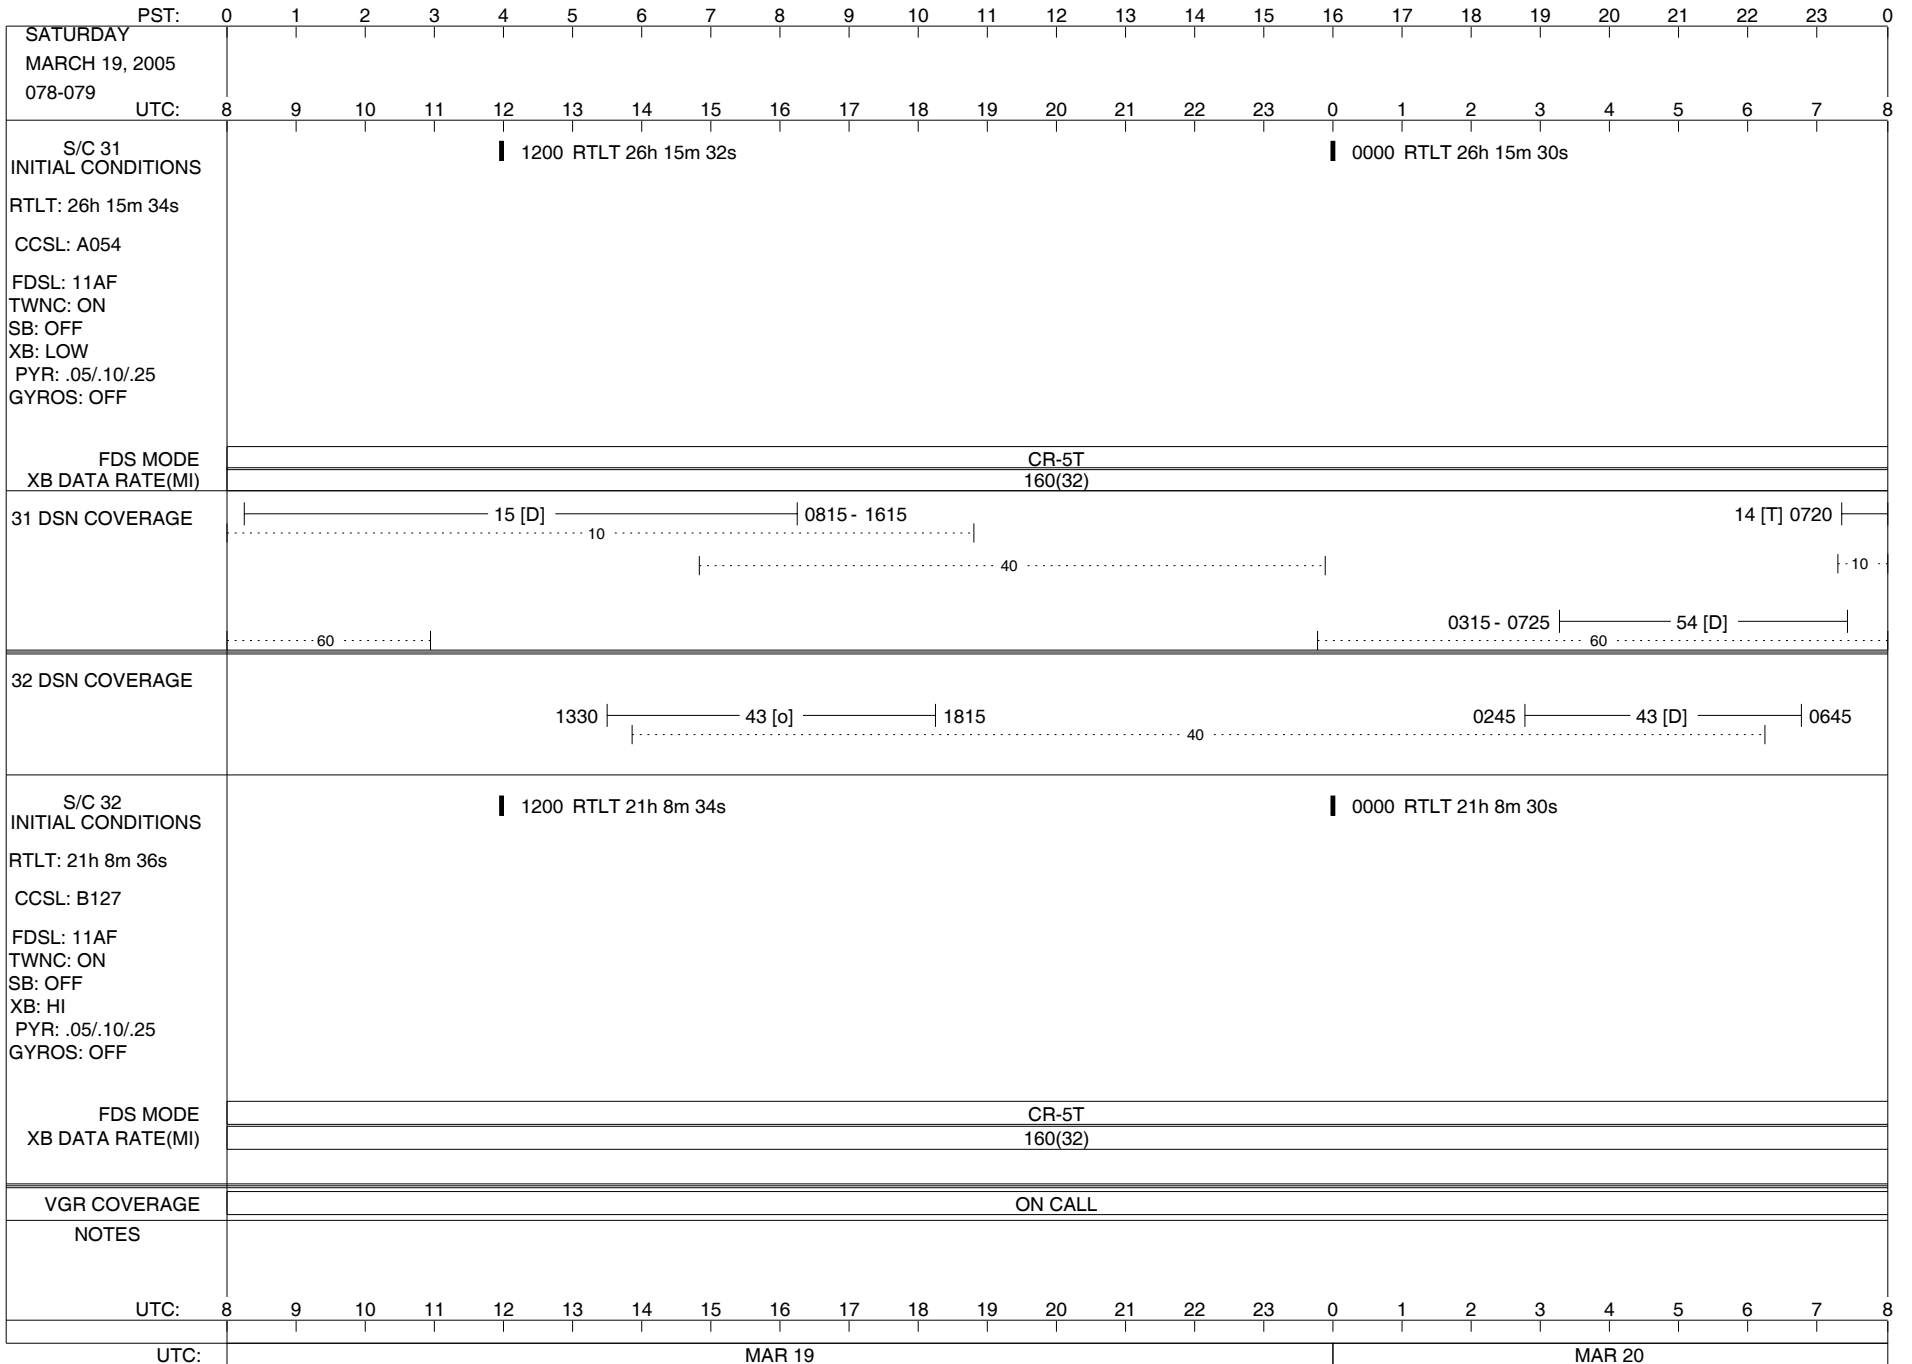

ISSUE DATE: 03/16/05 21:38