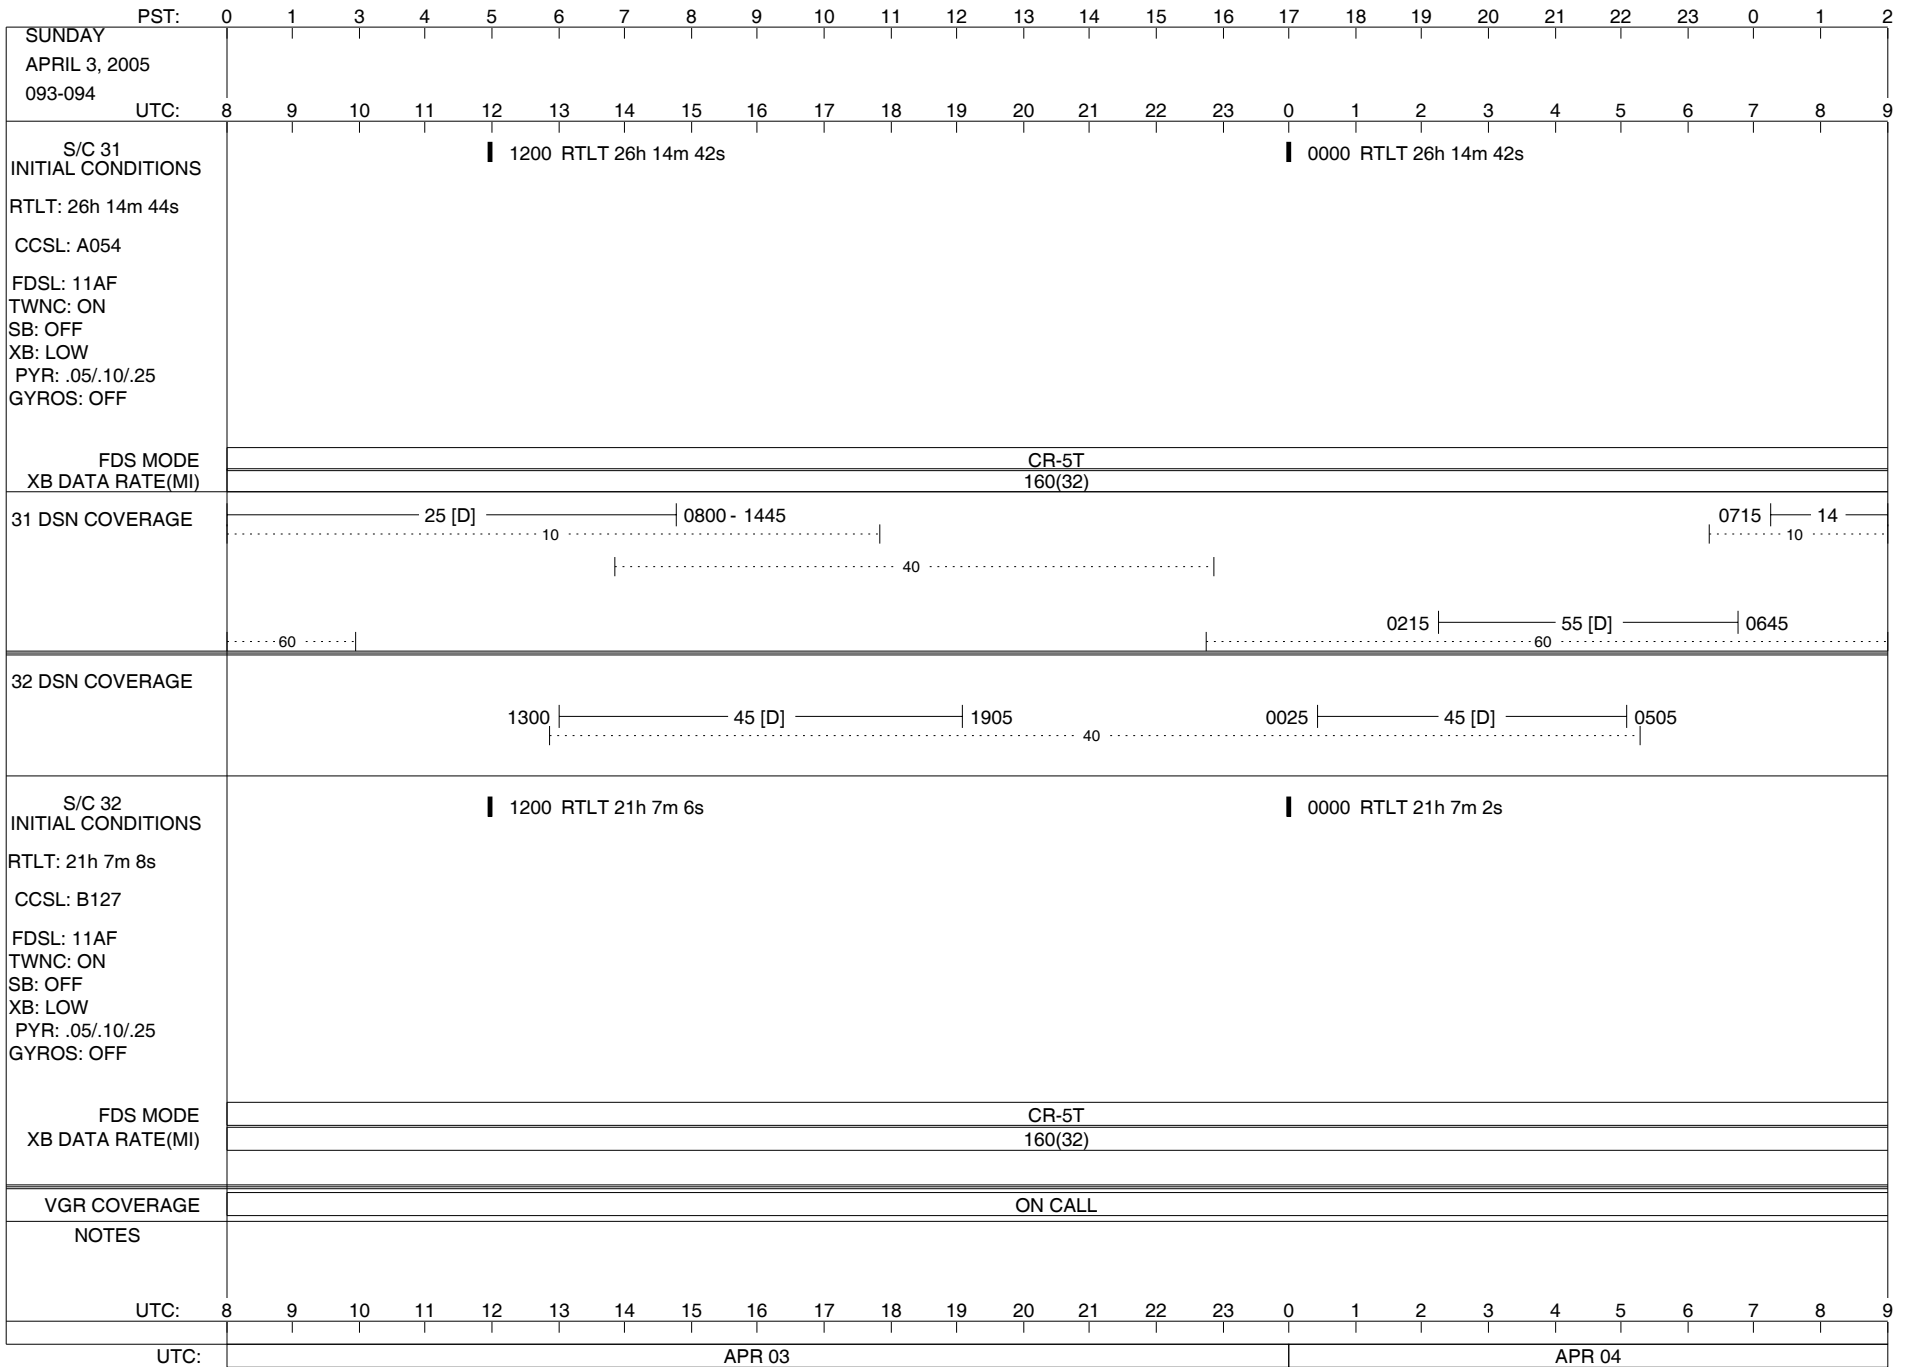

VOYAGER

Space Flight Operations Schedule (SFOS)

Issue Date: March 16, 2005

For the Period: 03/17/2005 to 04/04/2005 (05-076 – 05-094)

DSN OPSCHIEF (1) 230-102

DSOT (1) 230-102

- *Zsarina.Bulchand@jpl.nasa.gov
- *gdyke@airmail.ftops.jpl.nasa.gov
- *John.M.Grant@jpl.nasa.gov
- *dmcclena@airmail.ftops.jpl.nasa.gov
- *pquach@airmail.ftops.jpl.nasa.gov
- *mrobles@airmail.ftops.jpl.nasa.gov
- *rwilliam@airmail.ftops.jpl.nasa.gov

ISSUE DATE: 03/16/05 21:38

ISSUE DATE: 03/16/05 21:38

ISSUE DATE: 03/16/05 21:38

1200 RTLT 26h 14m 48s

0000 RTLT 26h 14m 46s

1950 | 1950 PWS/RH

2247 | 2301 TAPPOS

0357 | 0357 TAPPOS

2050

40

1200 RTLT 21h 7m 18s

0000 RTLT 21h 7m 14s

CR-5T

160(32)

ON CALL

[1] S/C 31=GS-4B @ 0150 XB=2.8K(41) NOT RECOVERABLE

ISSUE DATE: 03/16/05 21:38

ISSUE DATE: 03/16/05 21:38

ISSUE DATE: 03/16/05 21:38

PDT:	2	3	4	5	6	7	8	9	10	11	12	13	14	15	16	17	18	19	20	21	22	23	0	1	
MONDAY APRIL 4, 2005 094-095																									
UTC:	9	10	11	12	13	14	15	16	17	18	19	20	21	22	23	0	1	2	3	4	5	6	7	8	
S/C 31 INITIAL CONDITIONS RTLT: 26h 14m 42s CCSL: A054 FDSL: 11AF TWNC: ON SB: OFF XB: LOW PYR: .05/.10/.25 GYROS: OFF	1200 RTLT 26h 14m 40s																								
FDS MODE XB DATA RATE(MI)													CR-5T 160(32)												
31 DSN COVERAGE	<p>Timeline for 31 DSN COVERAGE: Coverage from 14:00 to 14:45 and 10:00 to 14:00.</p>																								
32 DSN COVERAGE	<p>Timeline for 32 DSN COVERAGE: Coverage from 15:45 to 21:45.</p>																								
S/C 32 INITIAL CONDITIONS RTLT: 21h 7m 2s CCSL: B127 FDSL: 11AF TWNC: ON SB: OFF XB: LOW PYR: .05/.10/.25 GYROS: OFF	1200 RTLT 21h 6m 58s																								
FDS MODE XB DATA RATE(MI)													CR-5T 160(32)												
VGR COVERAGE	ON CALL																								
NOTES																									
UTC:	9	10	11	12	13	14	15	16	17	18	19	20	21	22	23	0	1	2	3	4	5	6	7	8	
UTC:	APR 04												APR 05												