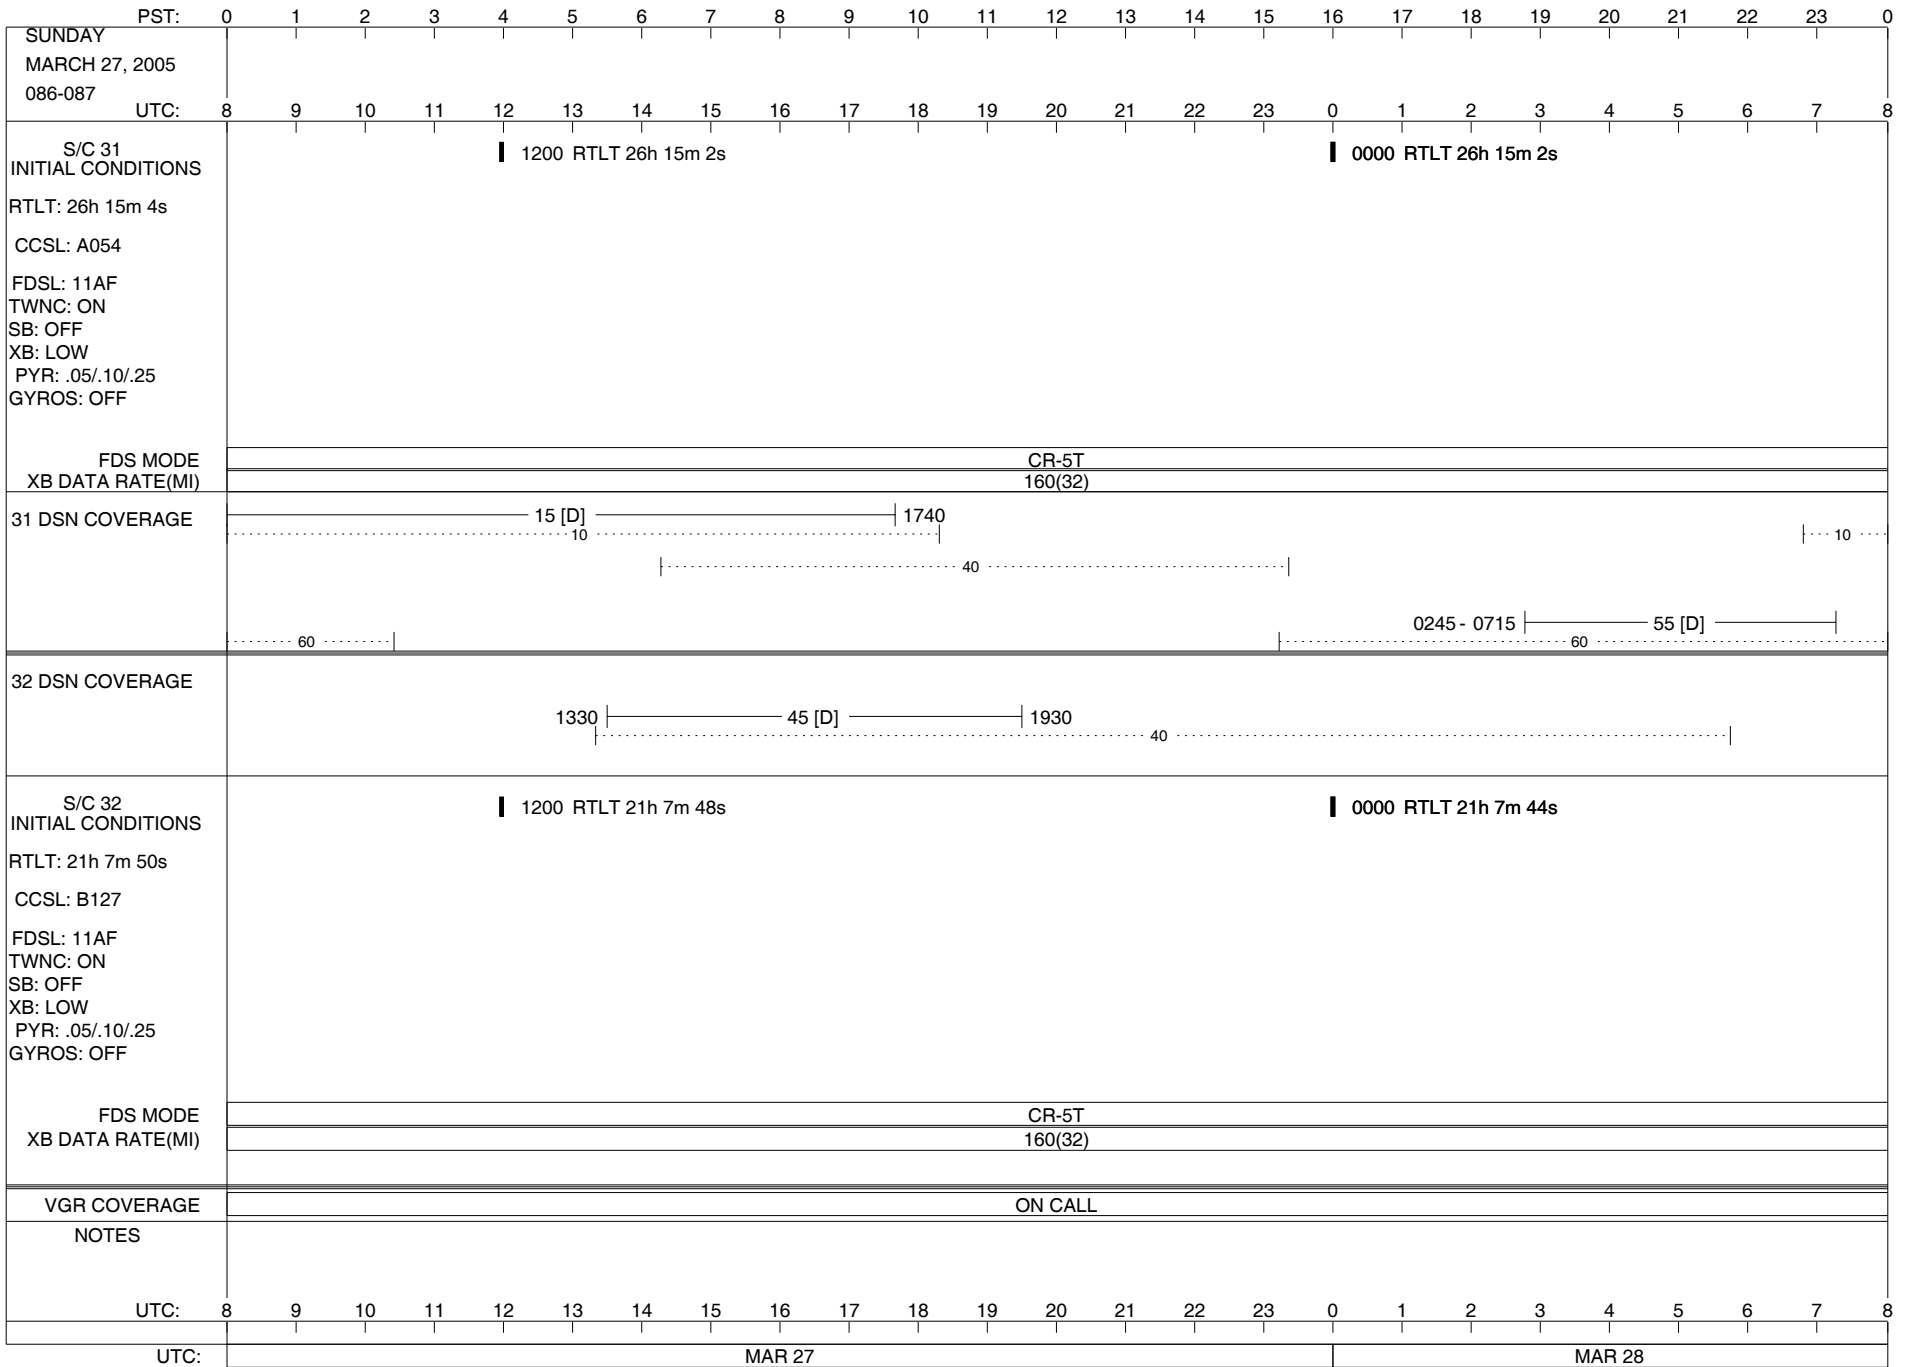

ISSUE DATE: 03/16/05 21:38