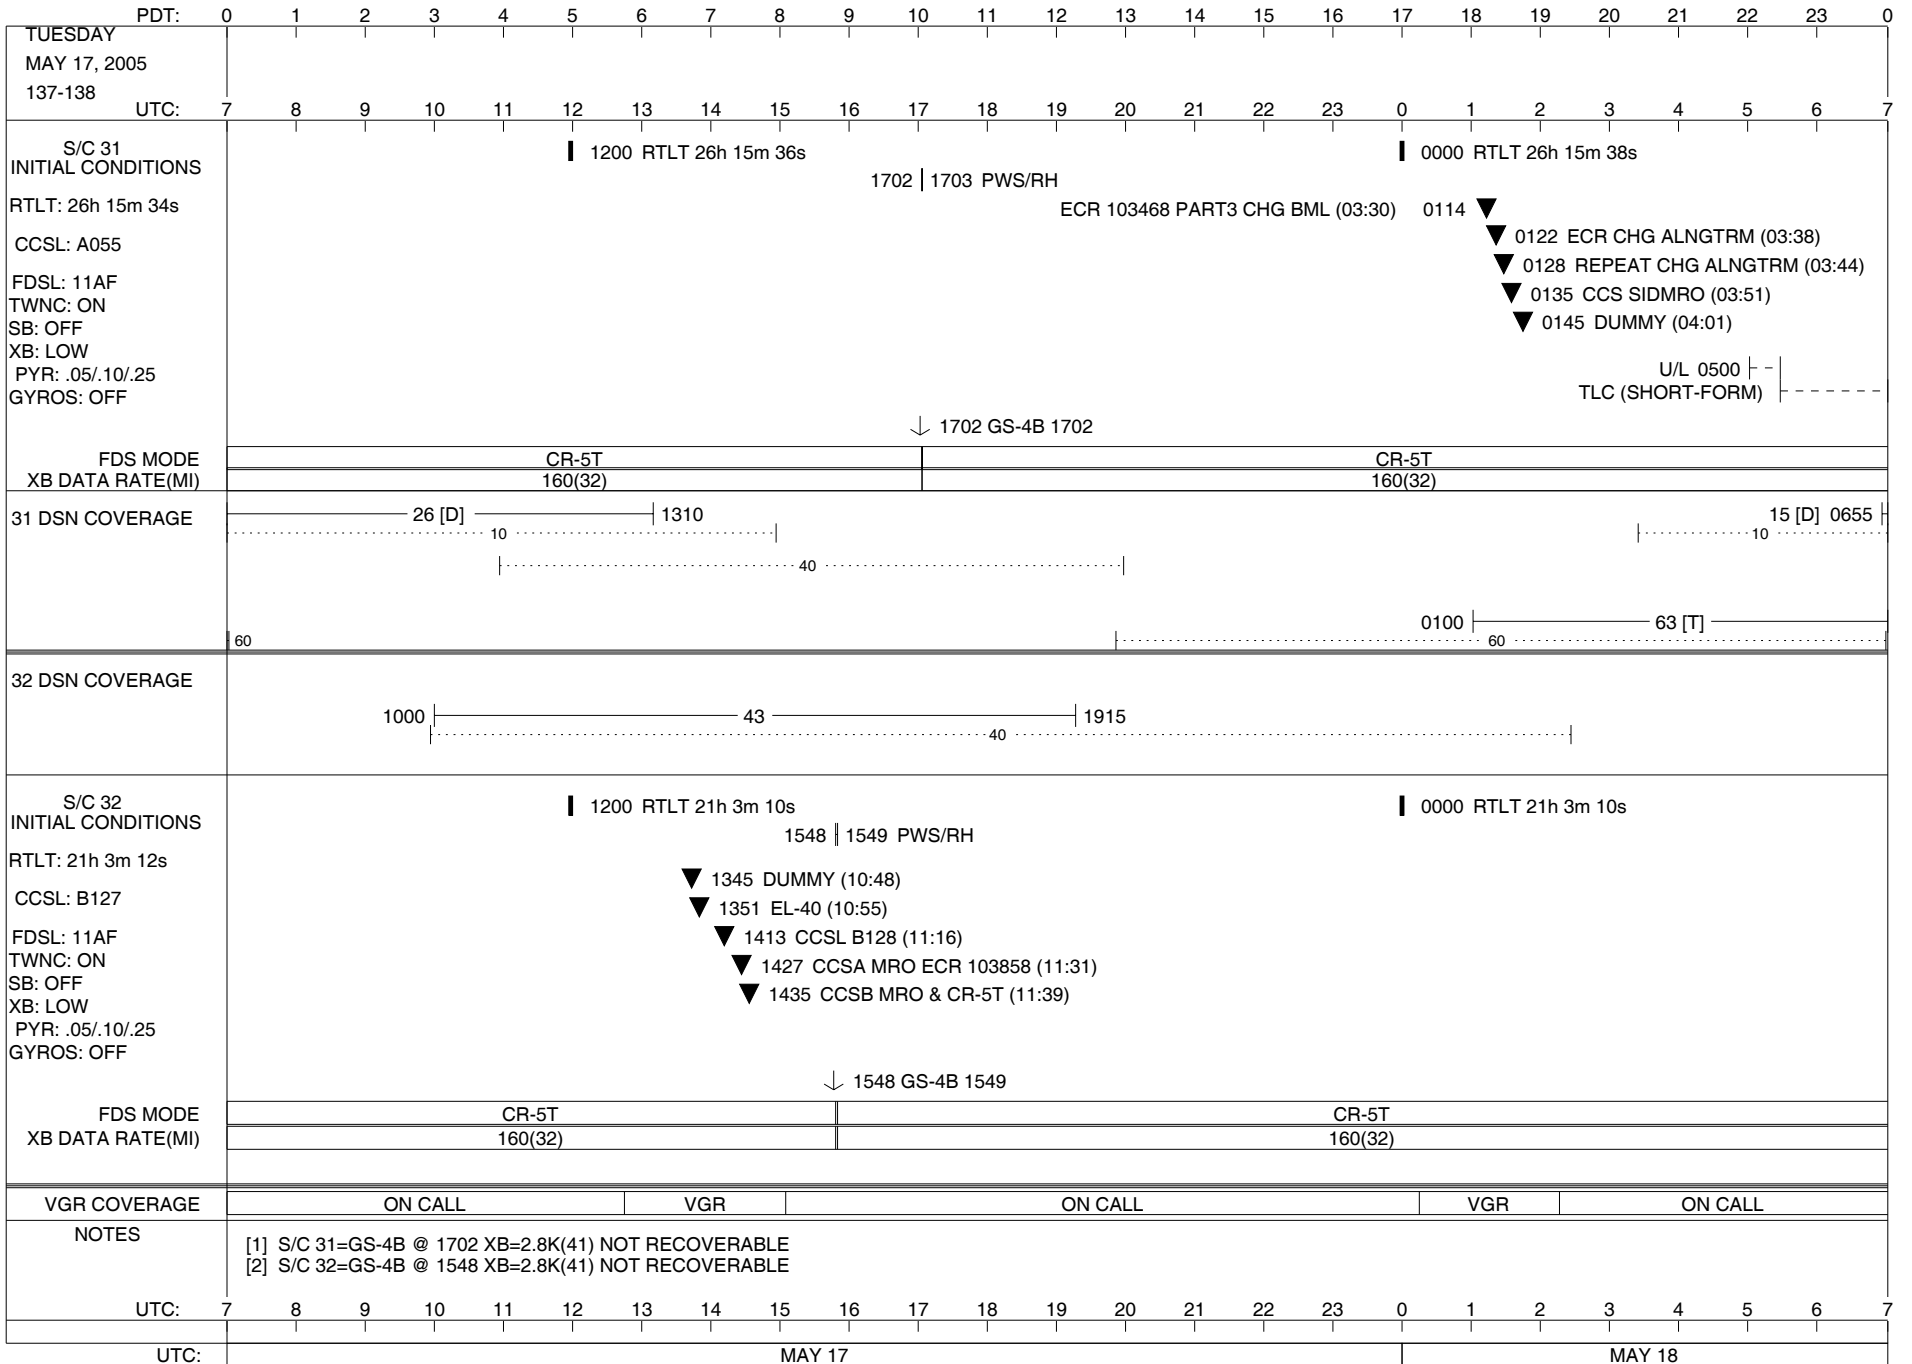

ISSUE DATE: 05/09/05 23:04

1. ▼ 0114 ECR 103468 PART3 CHG BML (03:30)
   - ▼ 0122 ECR CHG ALNGTRM (03:38)
   - ▼ 0128 REPEAT CHG ALNGTRM (03:44)
   - ▼ 0135 CCS SIDMRO (03:51)
   - ▼ 0145 DUMMY (04:01)
2. U/L 0500 | - |
   TLC (SHORT-FORM) | - - - - -

↓ 1702 GS-4B 1702

↓ 1548 GS-4B 1549