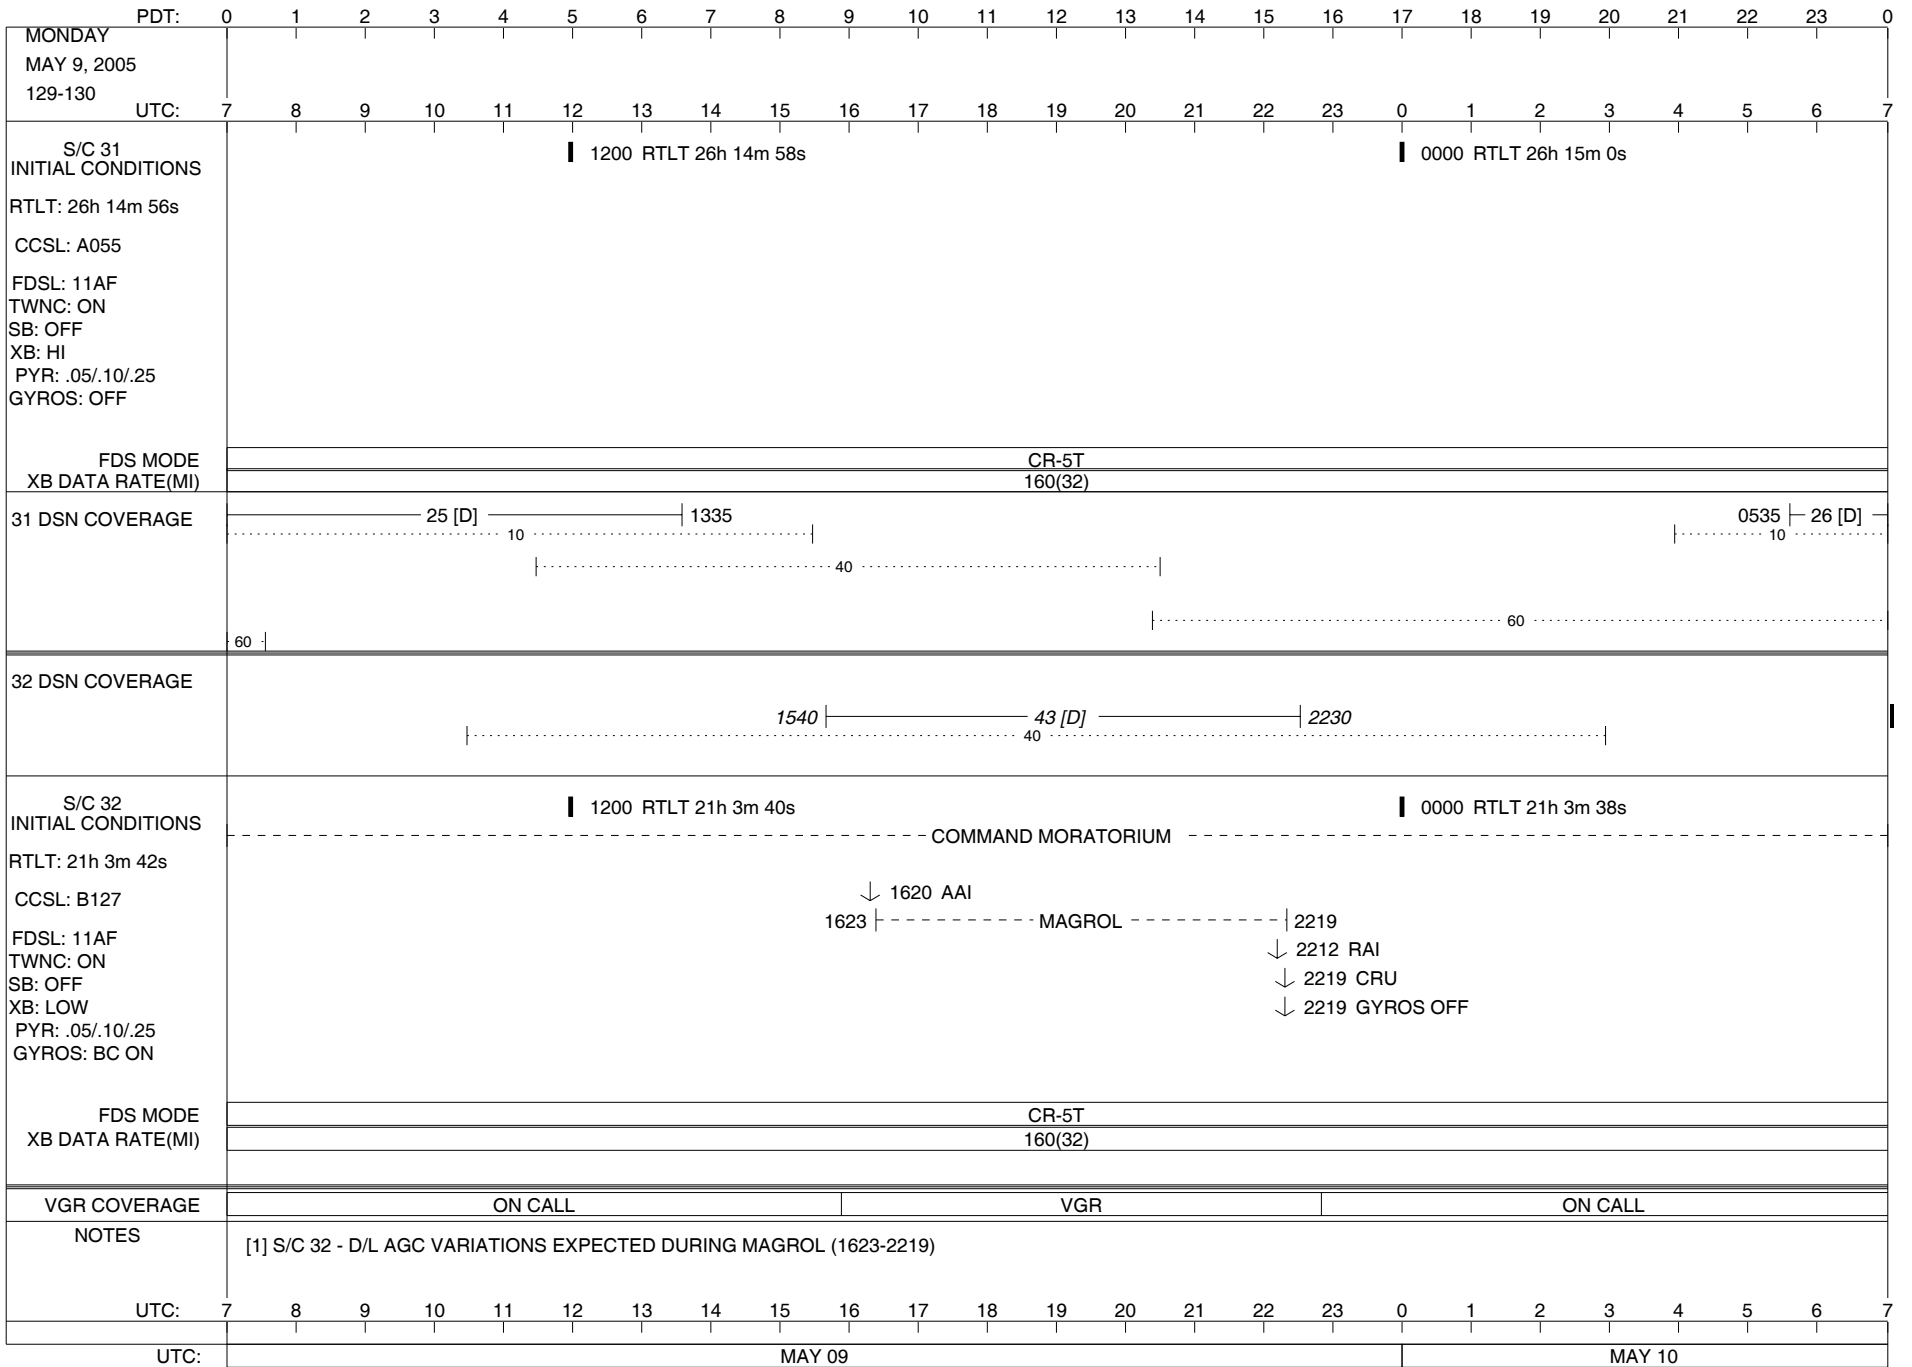

ISSUE DATE: 05/09/05 23:04