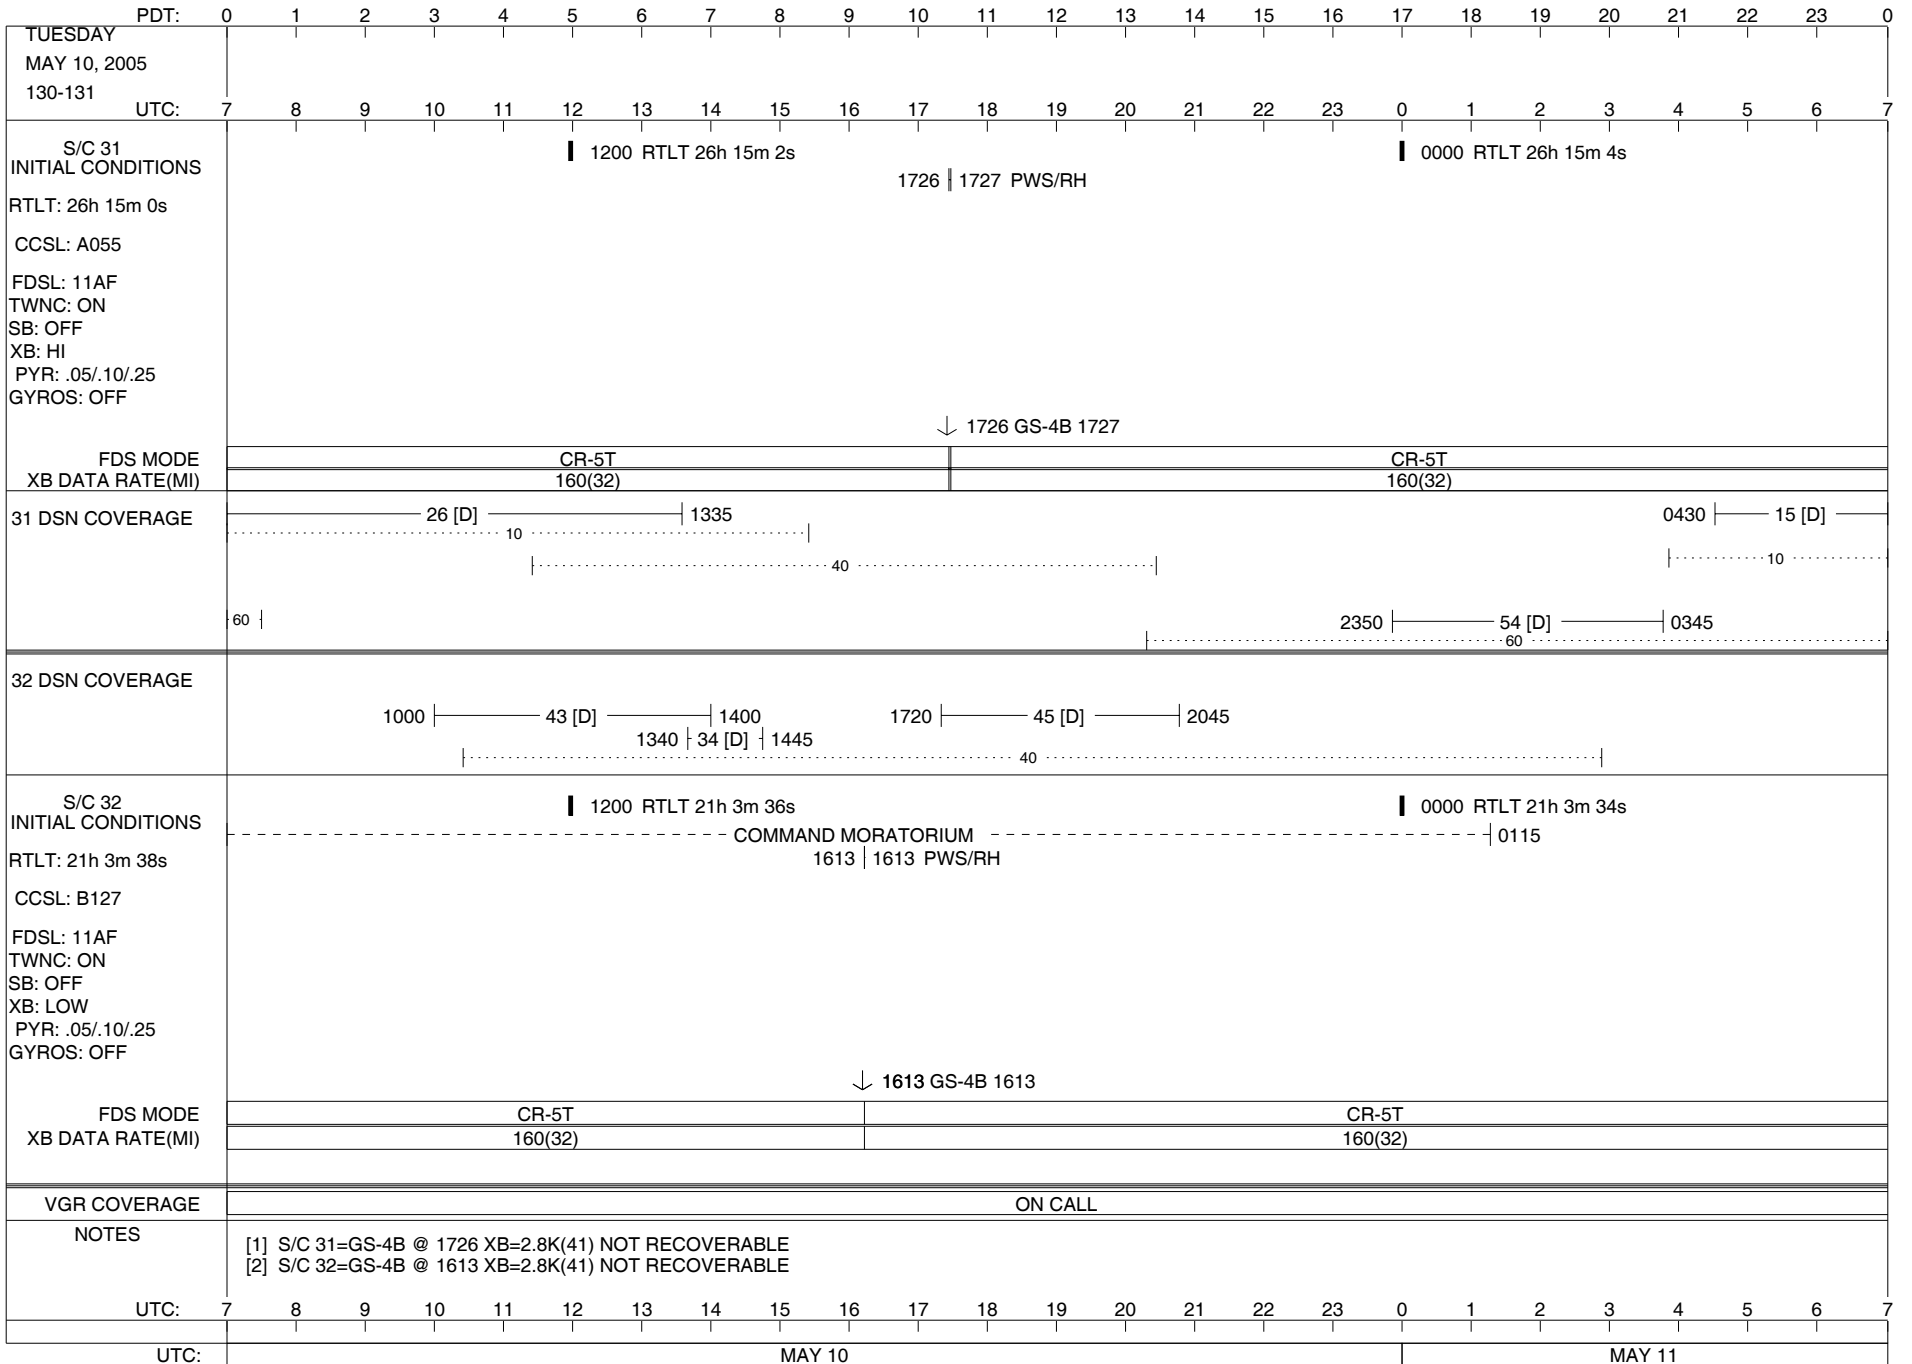

- LEGEND:**
- ▽ = R/T Command (Last chance or Contingency)
 - ▼ = R/T Command (Scheduled)
 - * = Result of R/T Command
 - n = (where n = 1,2,3 ..) Special Note, see bottom of page
 - D = Downlink only pass
 - A = Arrayed station
 - U = Uplink only pass
 - B = BLF
 - [o] = Ramp-through
 - H = High Power Transmitter
 - T = TLC Uplink

ISSUE DATE: 05/09/05 23:04

U/L 0300 | - | - | TLC (SHORT-FORM) - -

ISSUE DATE: 05/09/05 23:04

PDT: 0 1 2 3 4 5 6 7 8 9 10 11 12 13 14 15 16 17 18 19 20 21 22 23 0

THURSDAY

MAY 12, 2005

132-133 UTC: 7 8 9 10 11 12 13 14 15 16 17 18 19 20 21 22 23 0 1 2 3 4 5 6 7