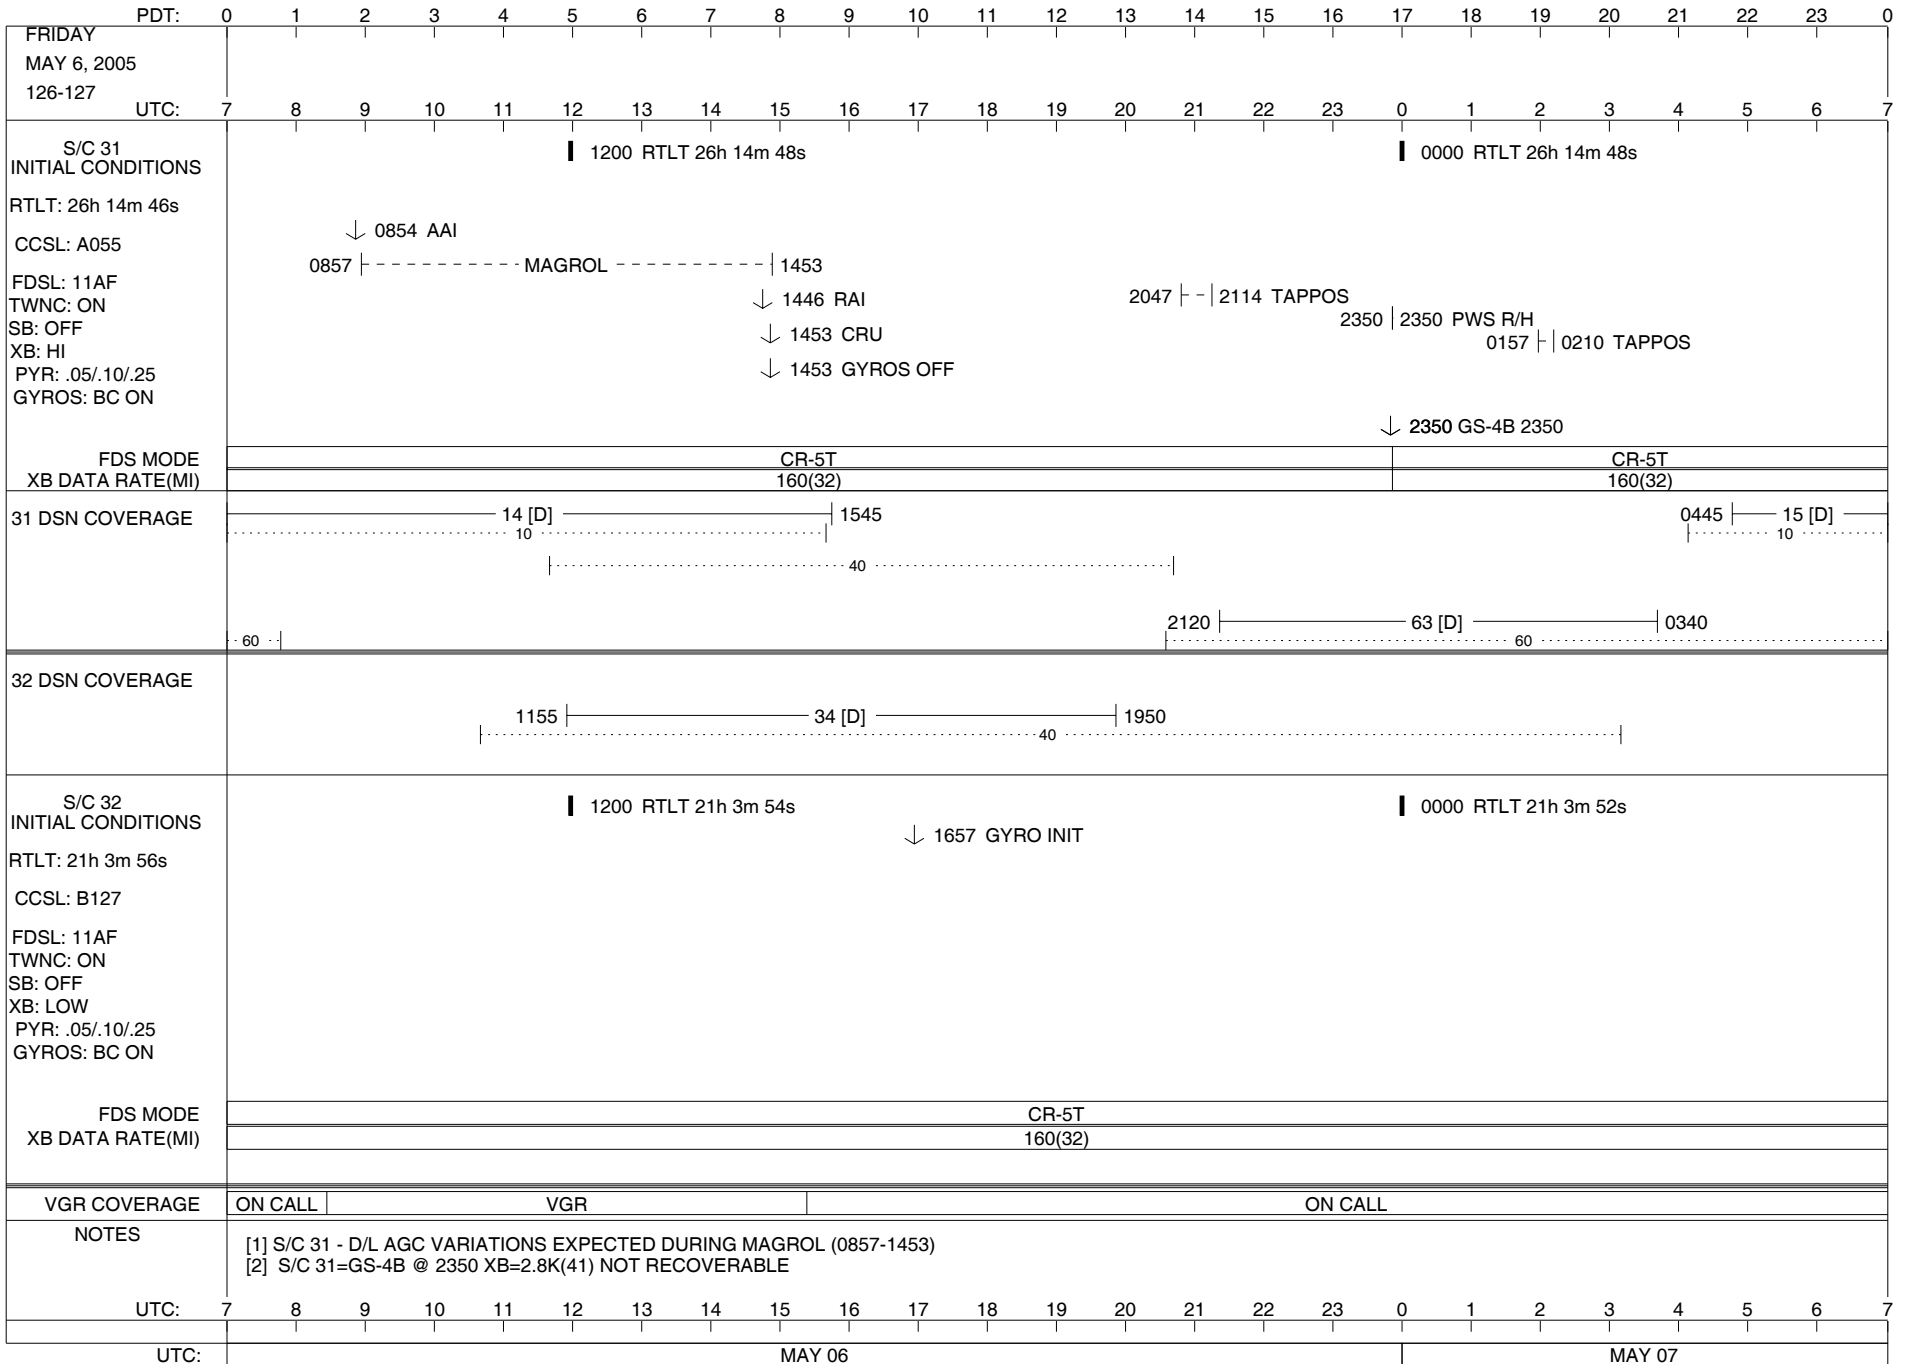

ISSUE DATE: 05/09/05 23:04