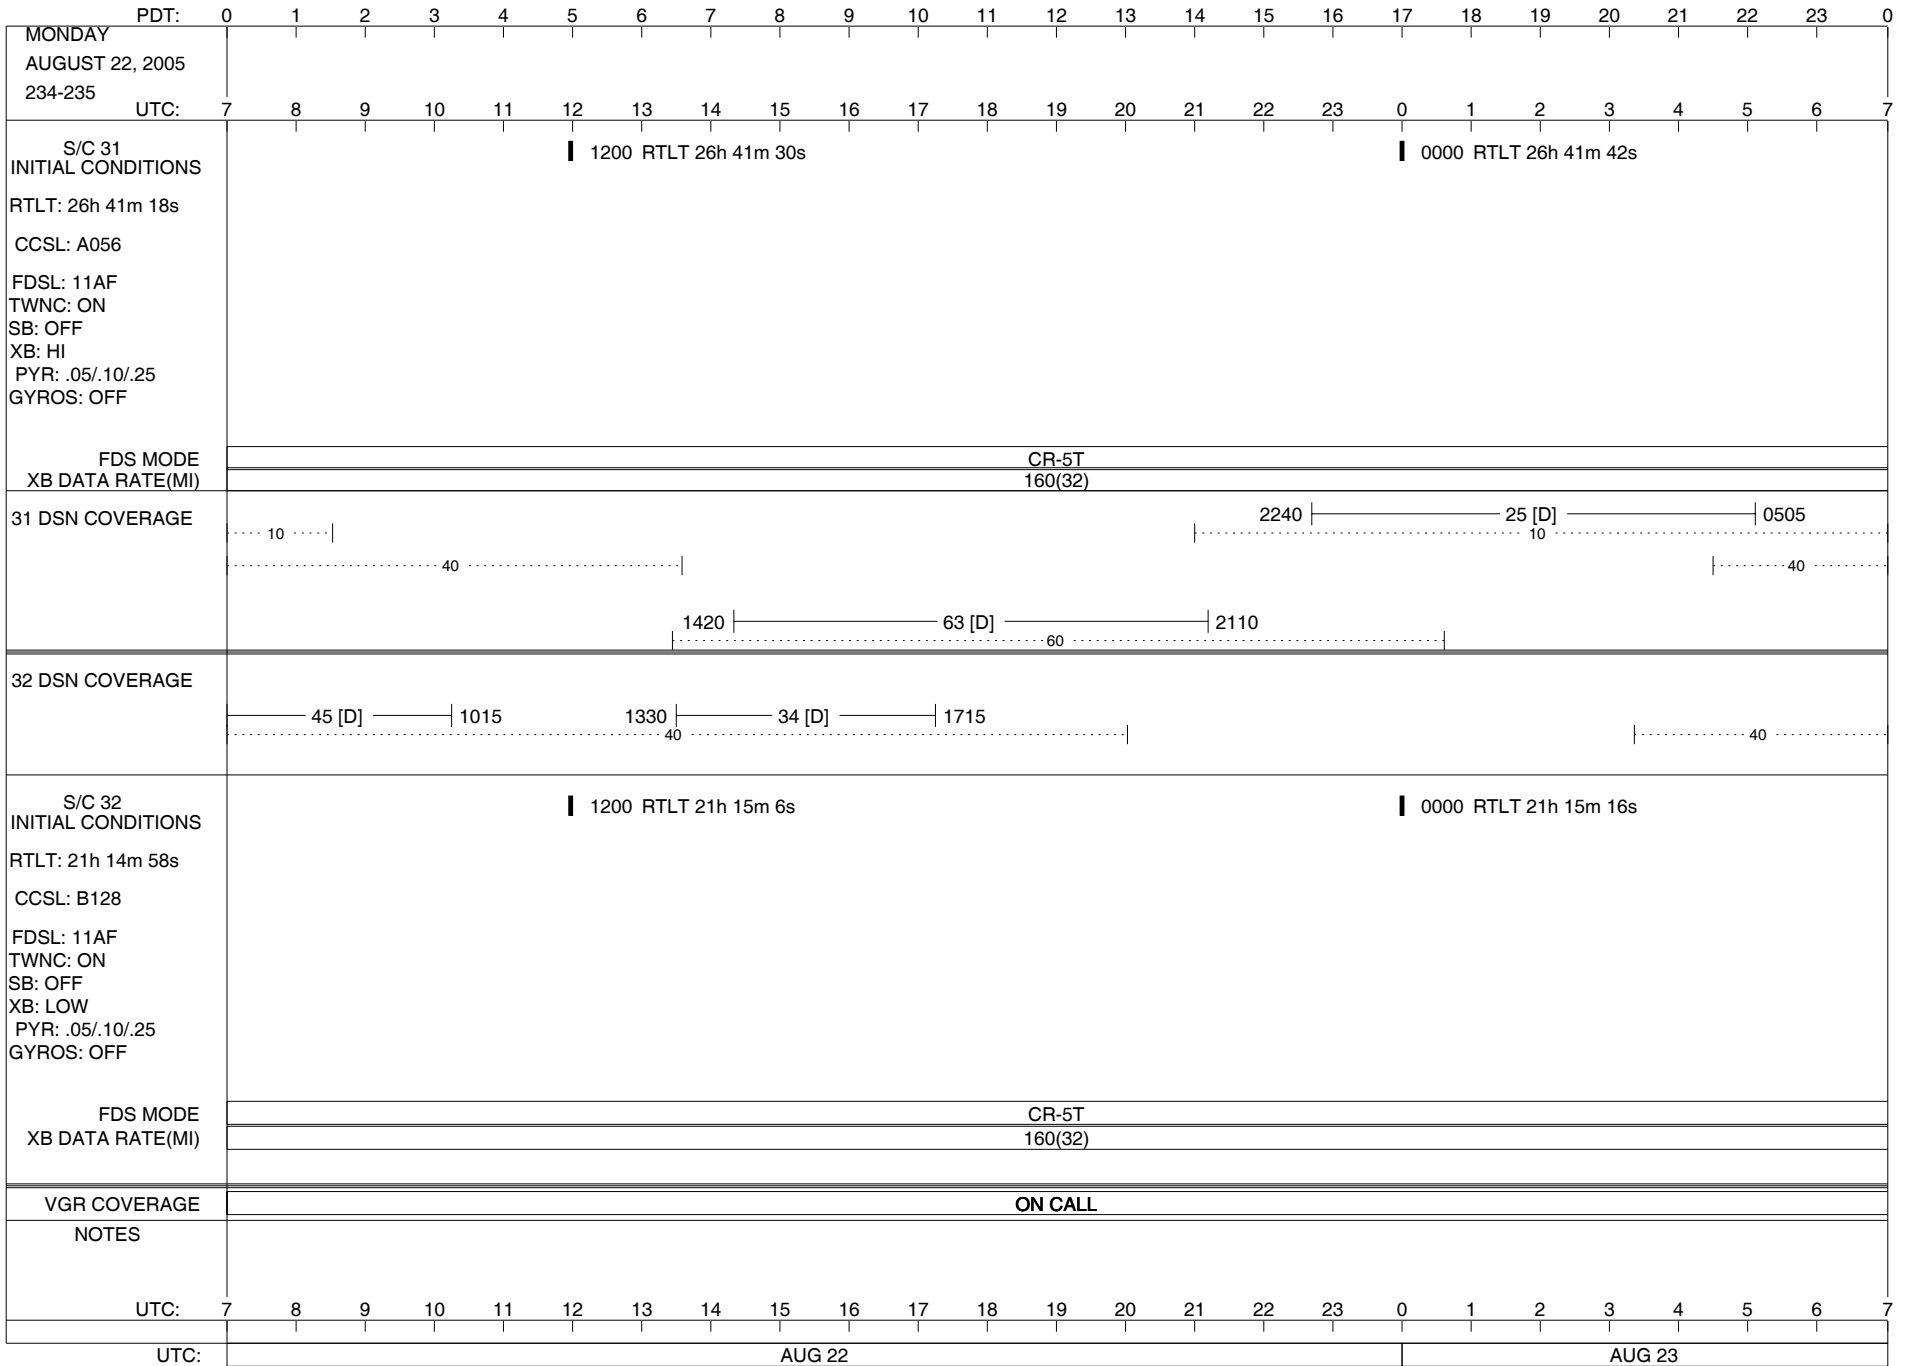

ISSUE DATE: 08/17/05 21:06