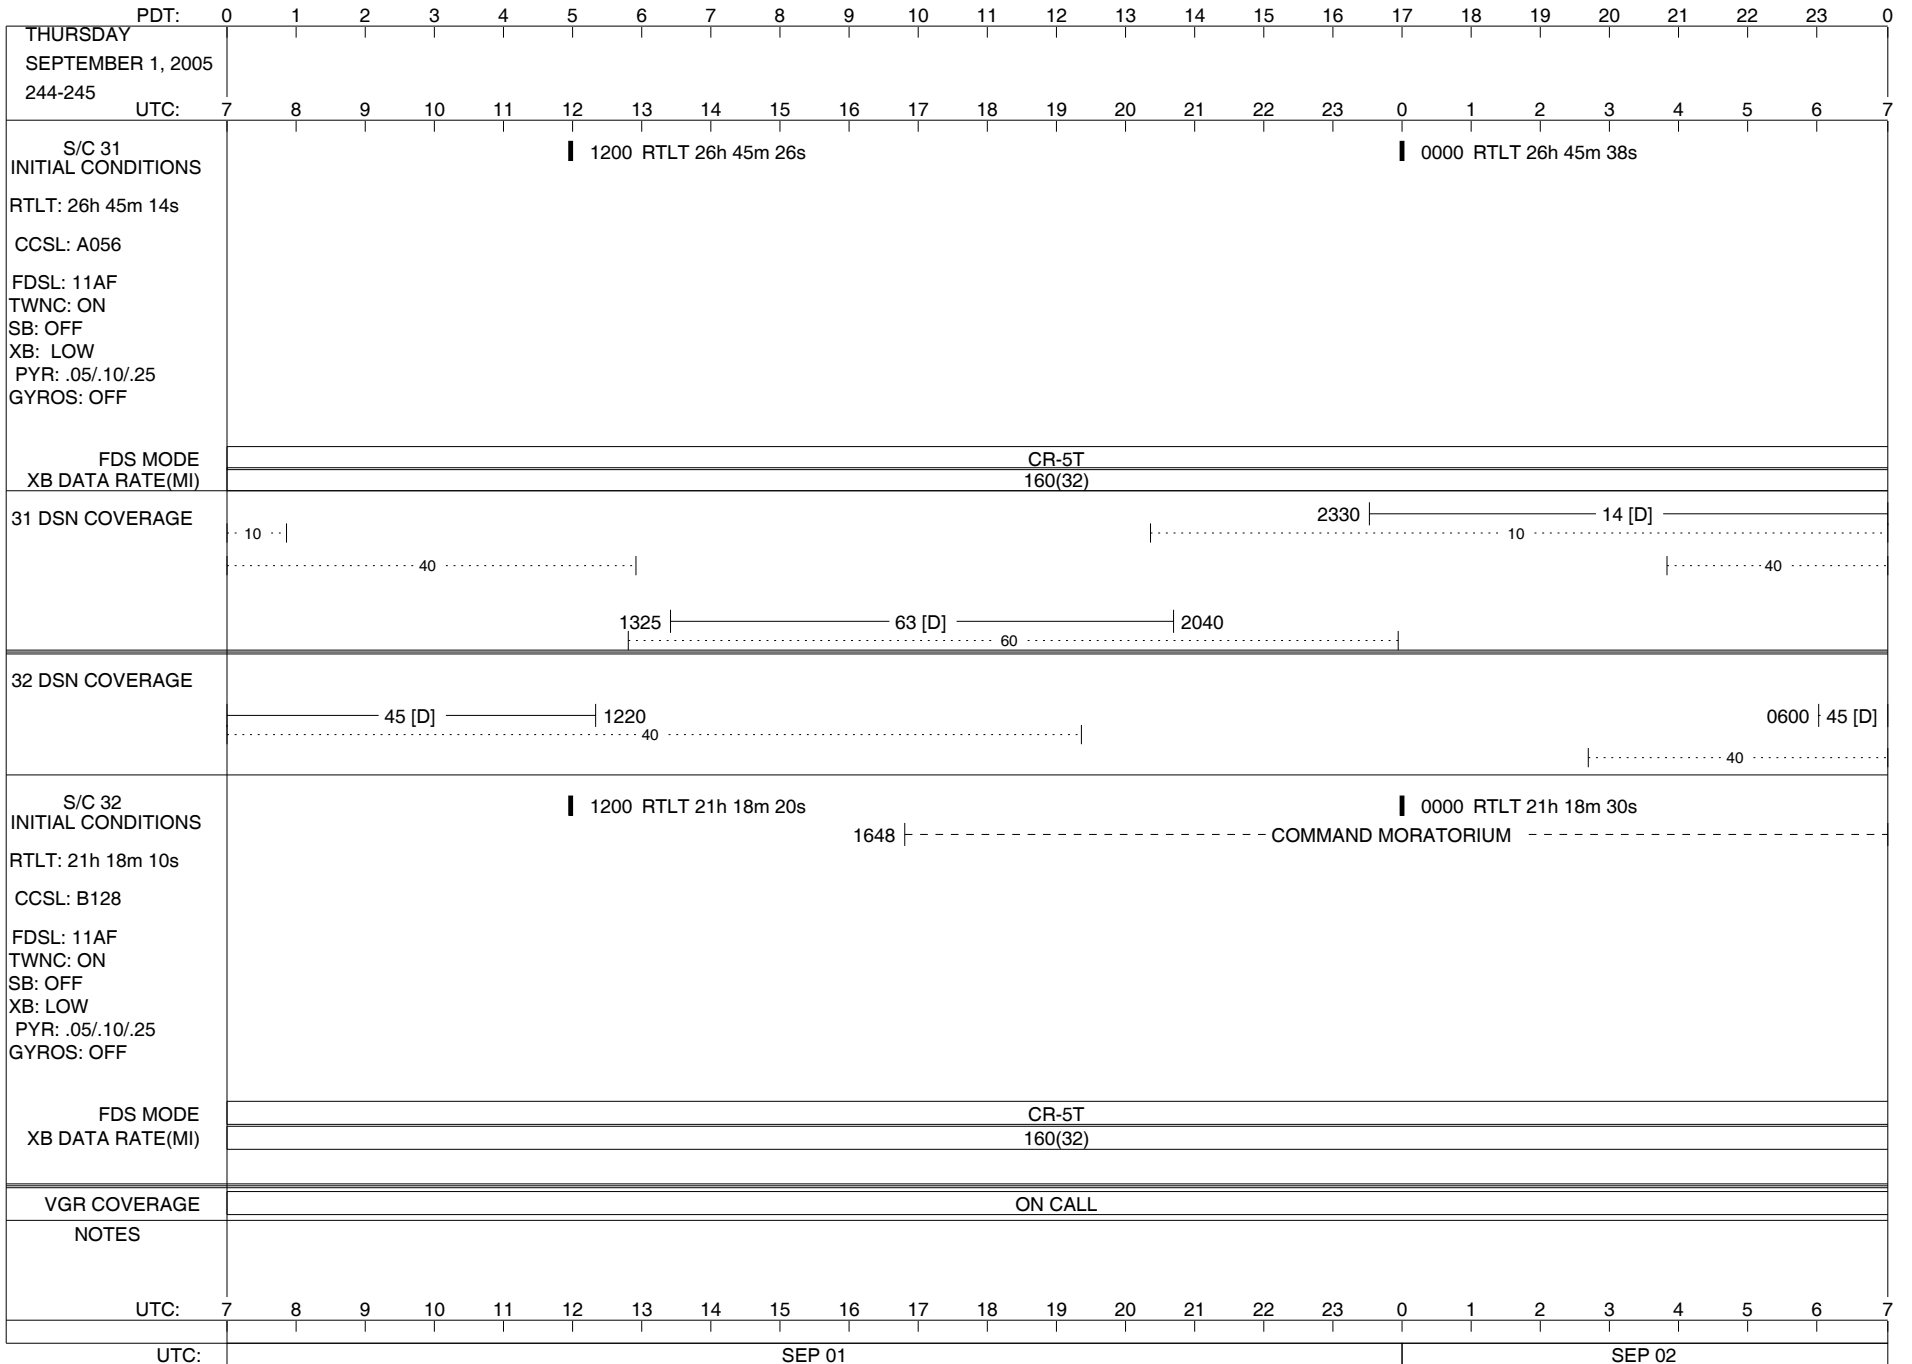

ISSUE DATE: 08/17/05 21:06