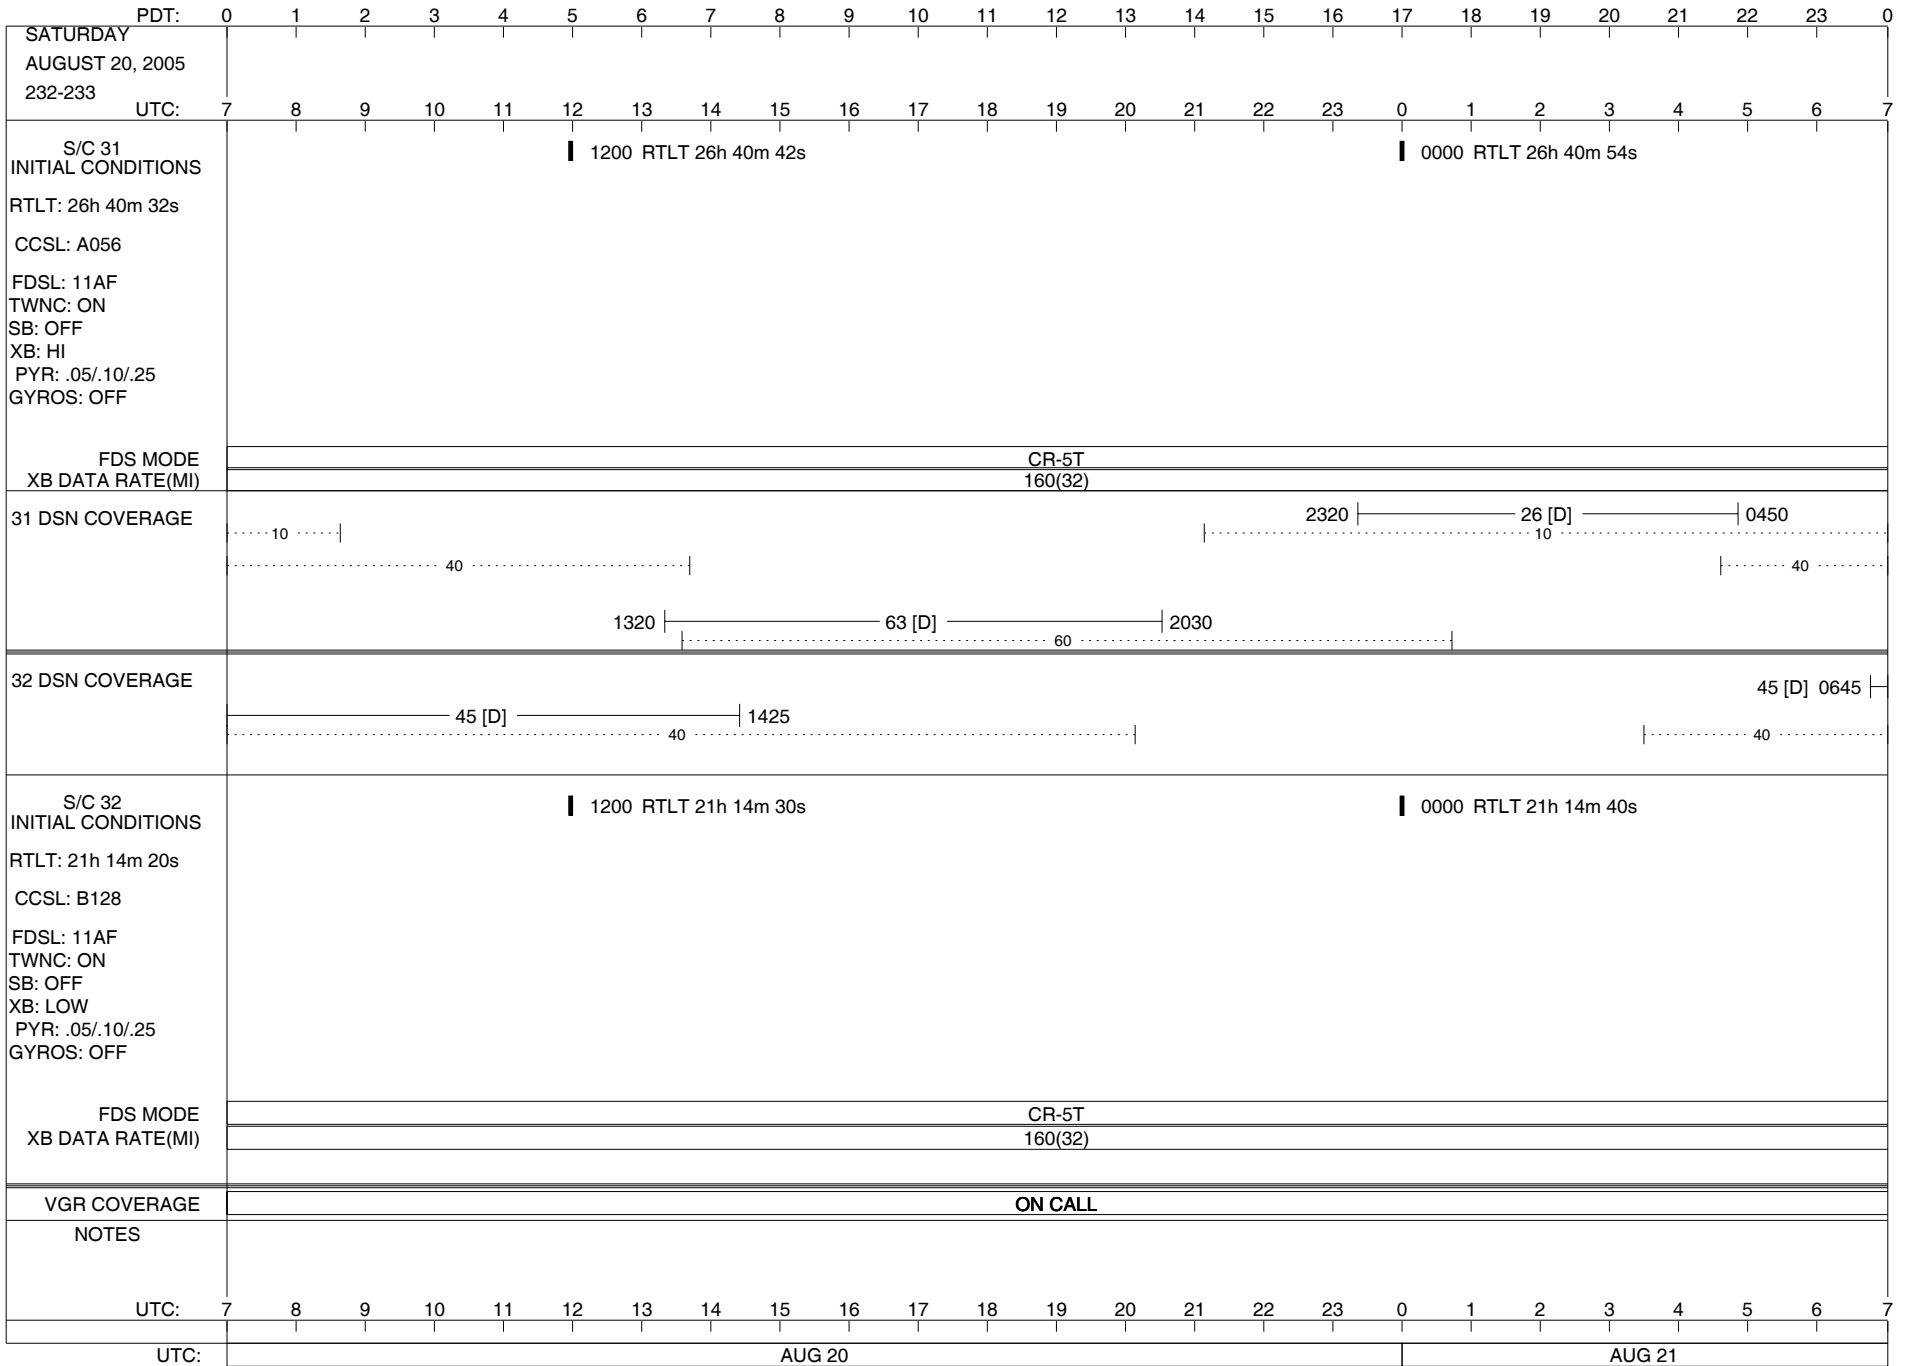

ISSUE DATE: 08/17/05 21:06