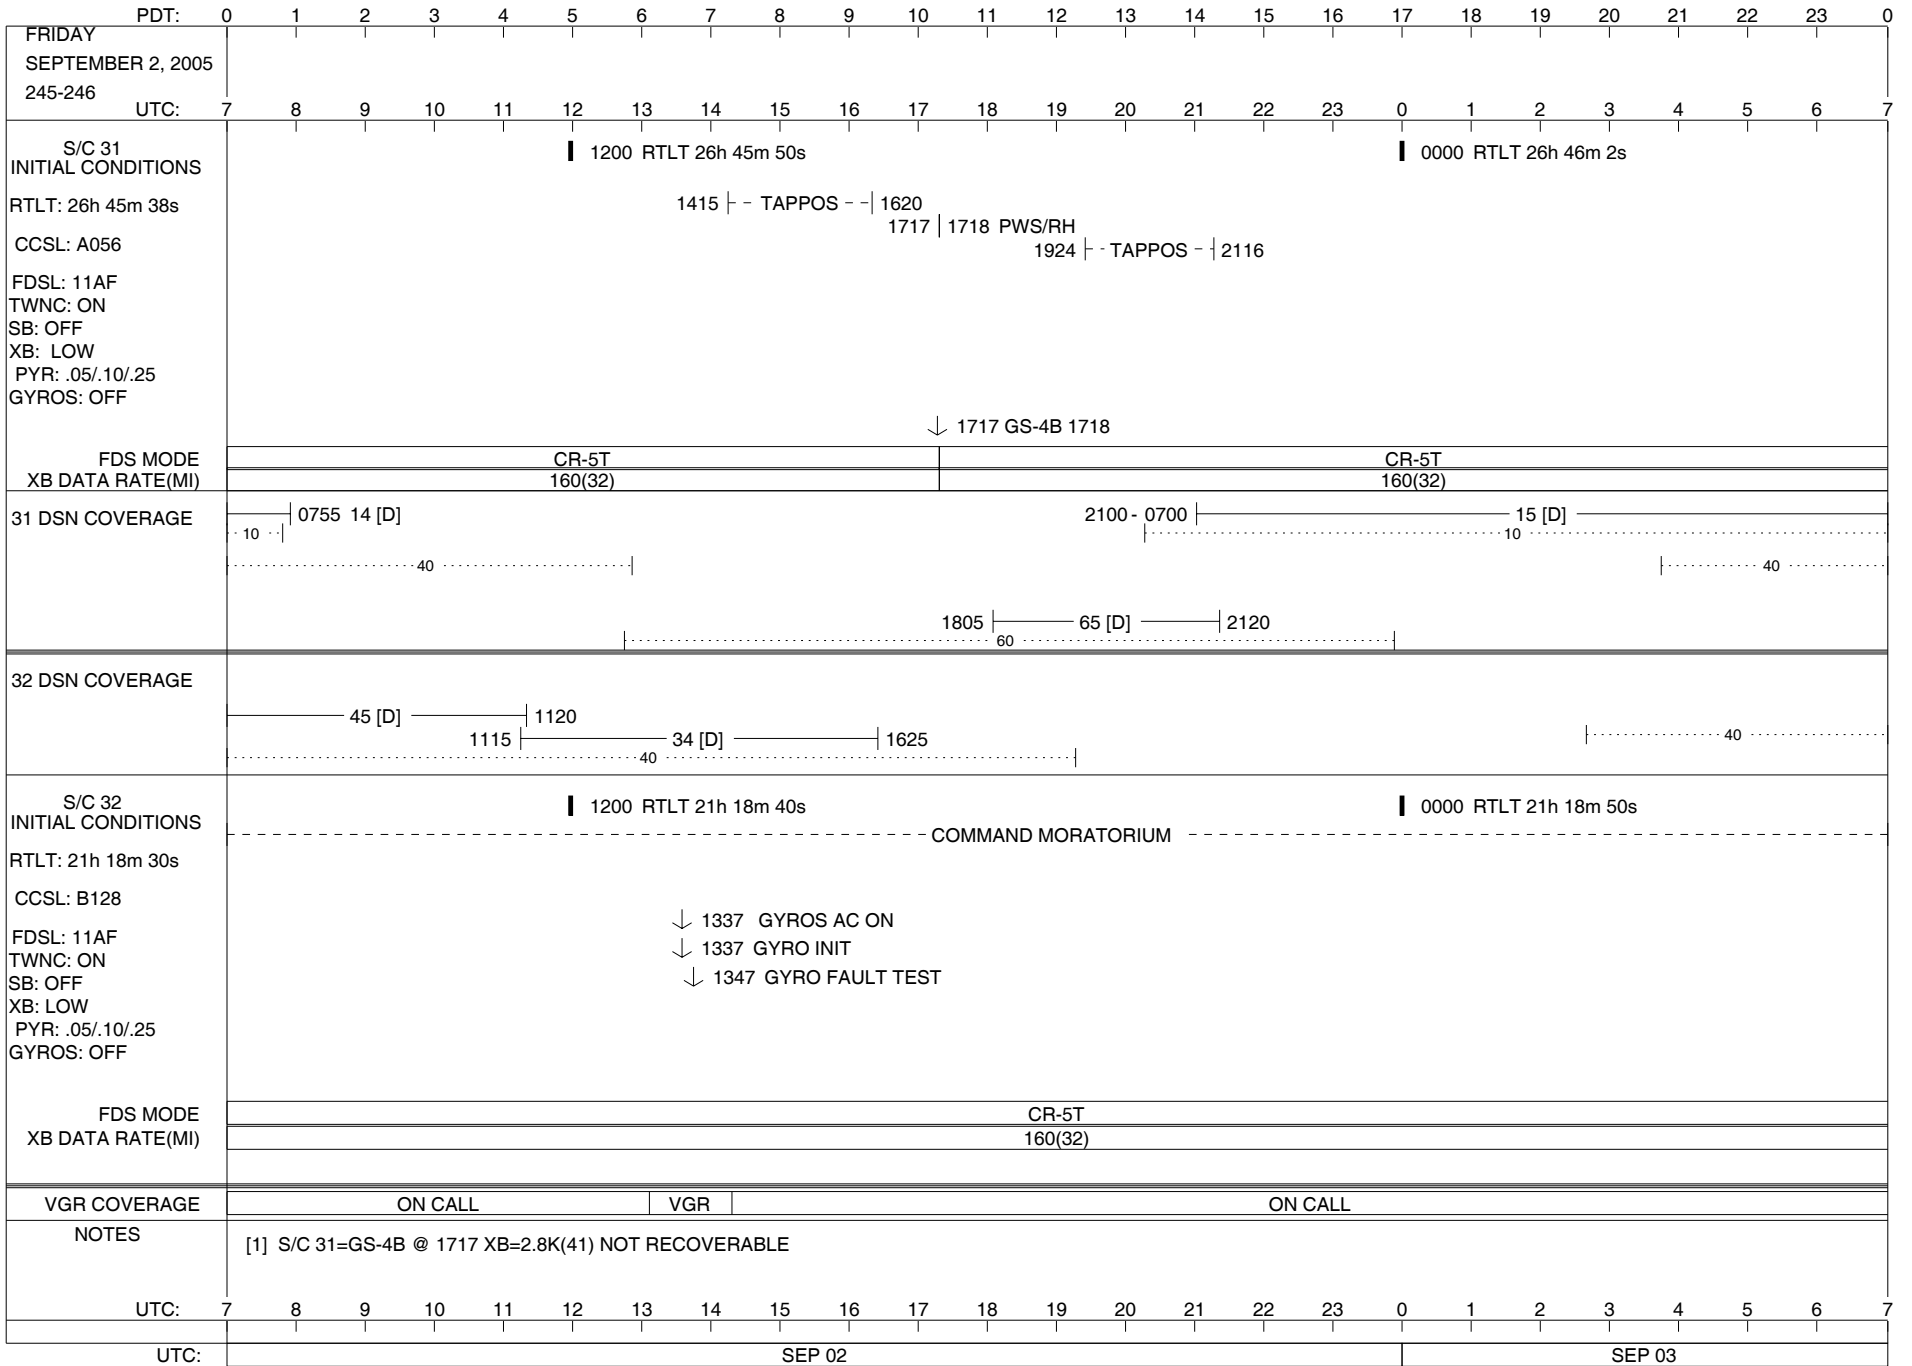

ISSUE DATE: 08/17/05 21:06