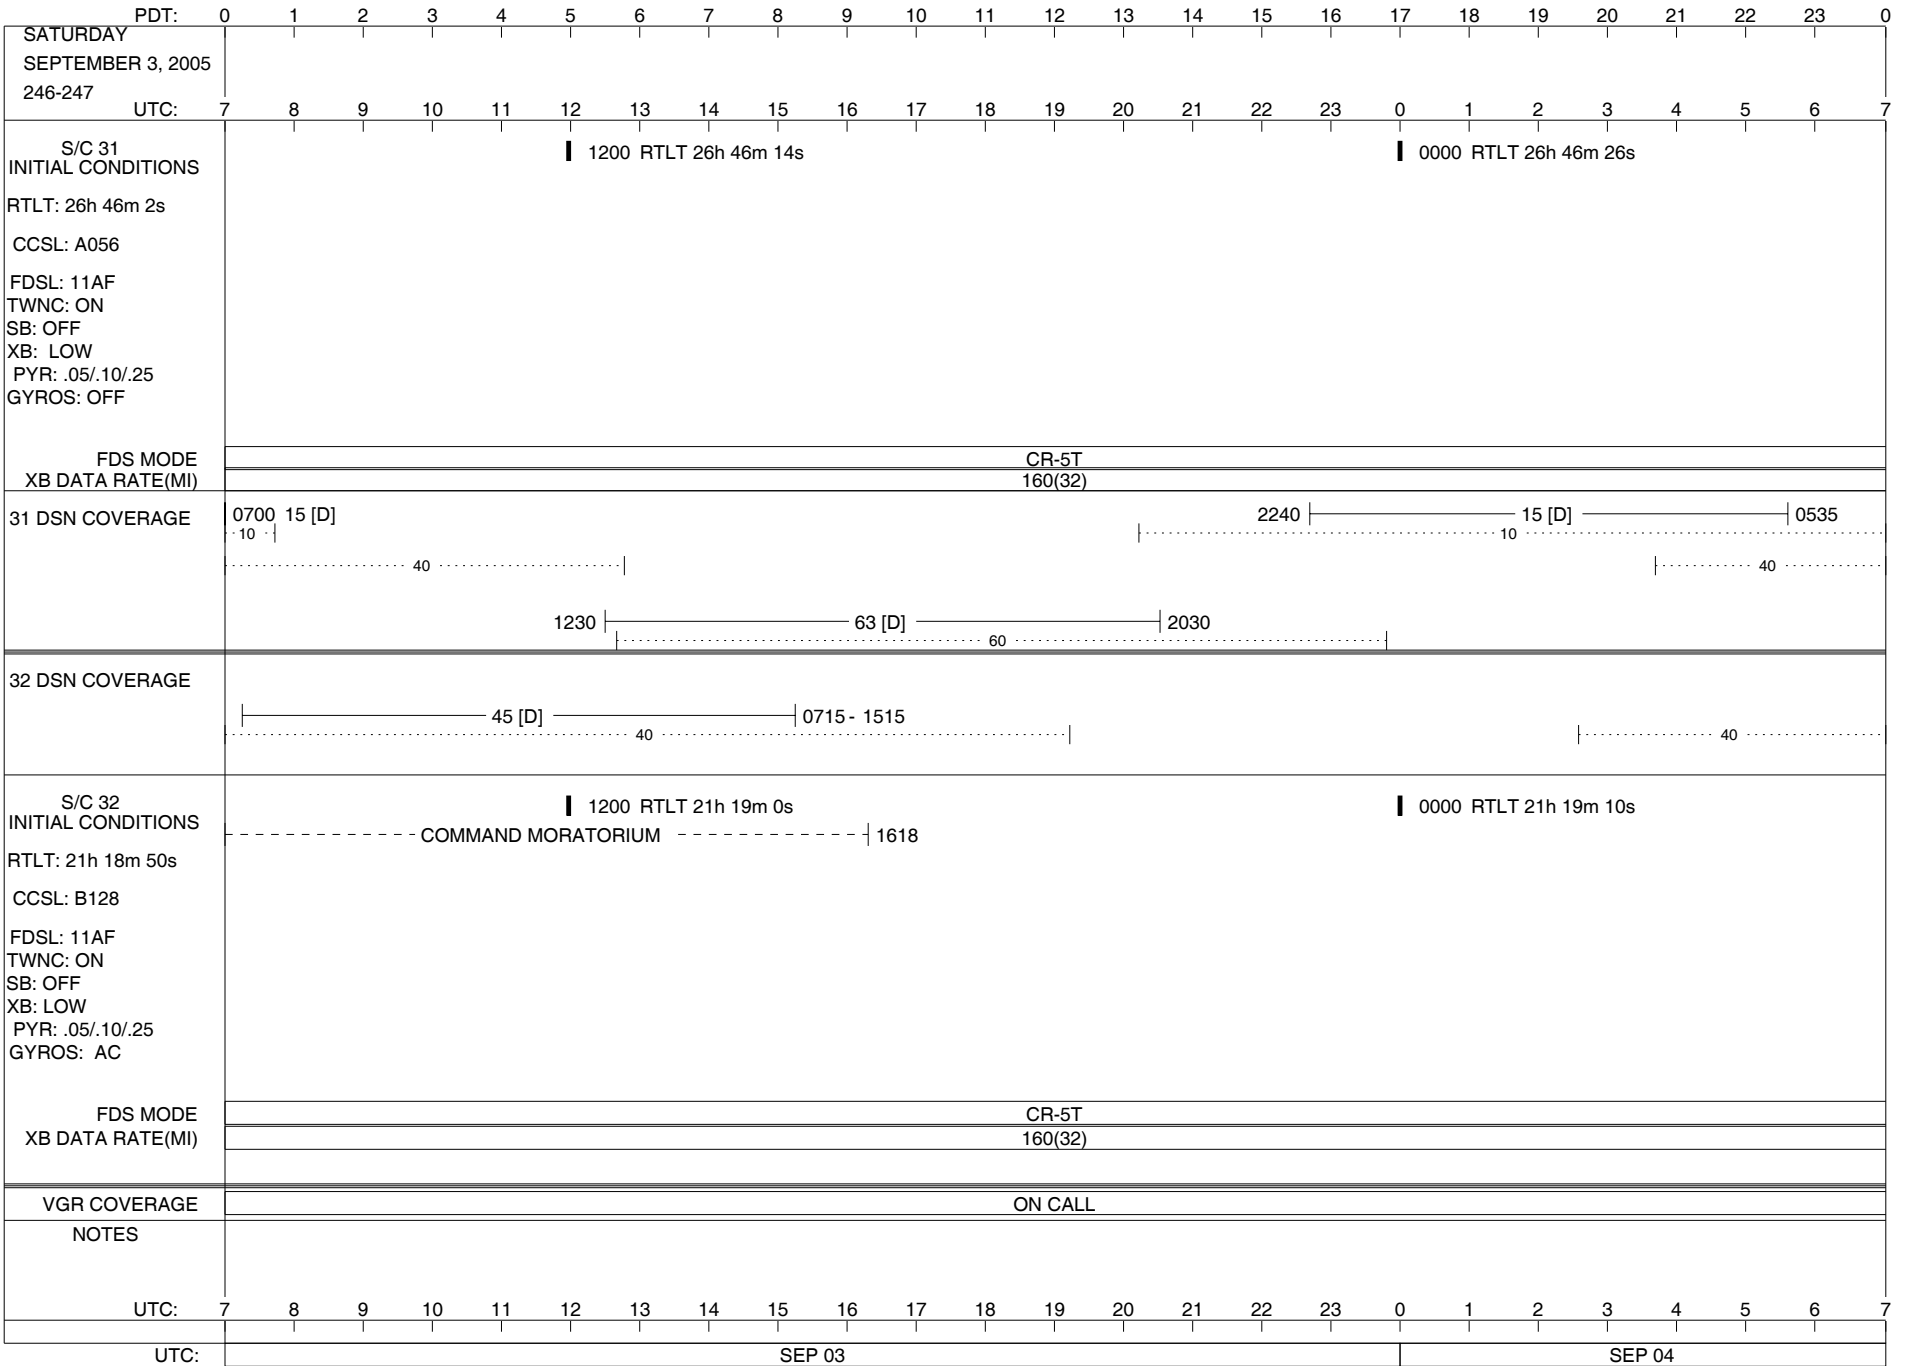

ISSUE DATE: 08/17/05 21:06

ISSUE DATE: 08/17/05 21:06

ISSUE DATE: 08/17/05 21:06

ISSUE DATE: 08/17/05 21:06

ISSUE DATE: 08/17/05 21:06

ISSUE DATE: 08/17/05 21:06

PDT:	0	1	2	3	4	5	6	7	8	9	10	11	12	13	14	15	16	17	18	19	20	21	22	23	0		
MONDAY SEPTEMBER 5, 2005 248-249																											
UTC:	7	8	9	10	11	12	13	14	15	16	17	18	19	20	21	22	23	0	1	2	3	4	5	6	7		
S/C 31 INITIAL CONDITIONS RTLT: 26h 46m 50s CCSL: A056 FDSL: 11AF TWNC: ON SB: OFF XB: LOW PYR: .05/.10/.25 GYROS: OFF	1200 RTLT 26h 47m 0s																										
FDS MODE XB DATA RATE(MI)														CR-5T 160(32)													
31 DSN COVERAGE	10 40 1320 ----- 63 ----- 2030 60																										
32 DSN COVERAGE	----- 45 [D] ----- 0705 - 1555 40																										
S/C 32 INITIAL CONDITIONS RTLT: 21h 19m 32s CCSL: B128 FDSL: 11AF TWNC: ON SB: OFF XB: LOW PYR: .05/.10/.25 GYROS: AC	1200 RTLT 21h 19m 42s																										
FDS MODE XB DATA RATE(MI)														CR-5T 160(32)													
VGR COVERAGE	ON CALL																										
NOTES	JPL HOLIDAY!																										
UTC:	7	8	9	10	11	12	13	14	15	16	17	18	19	20	21	22	23	0	1	2	3	4	5	6	7		
UTC:	SEP 05													SEP 06													