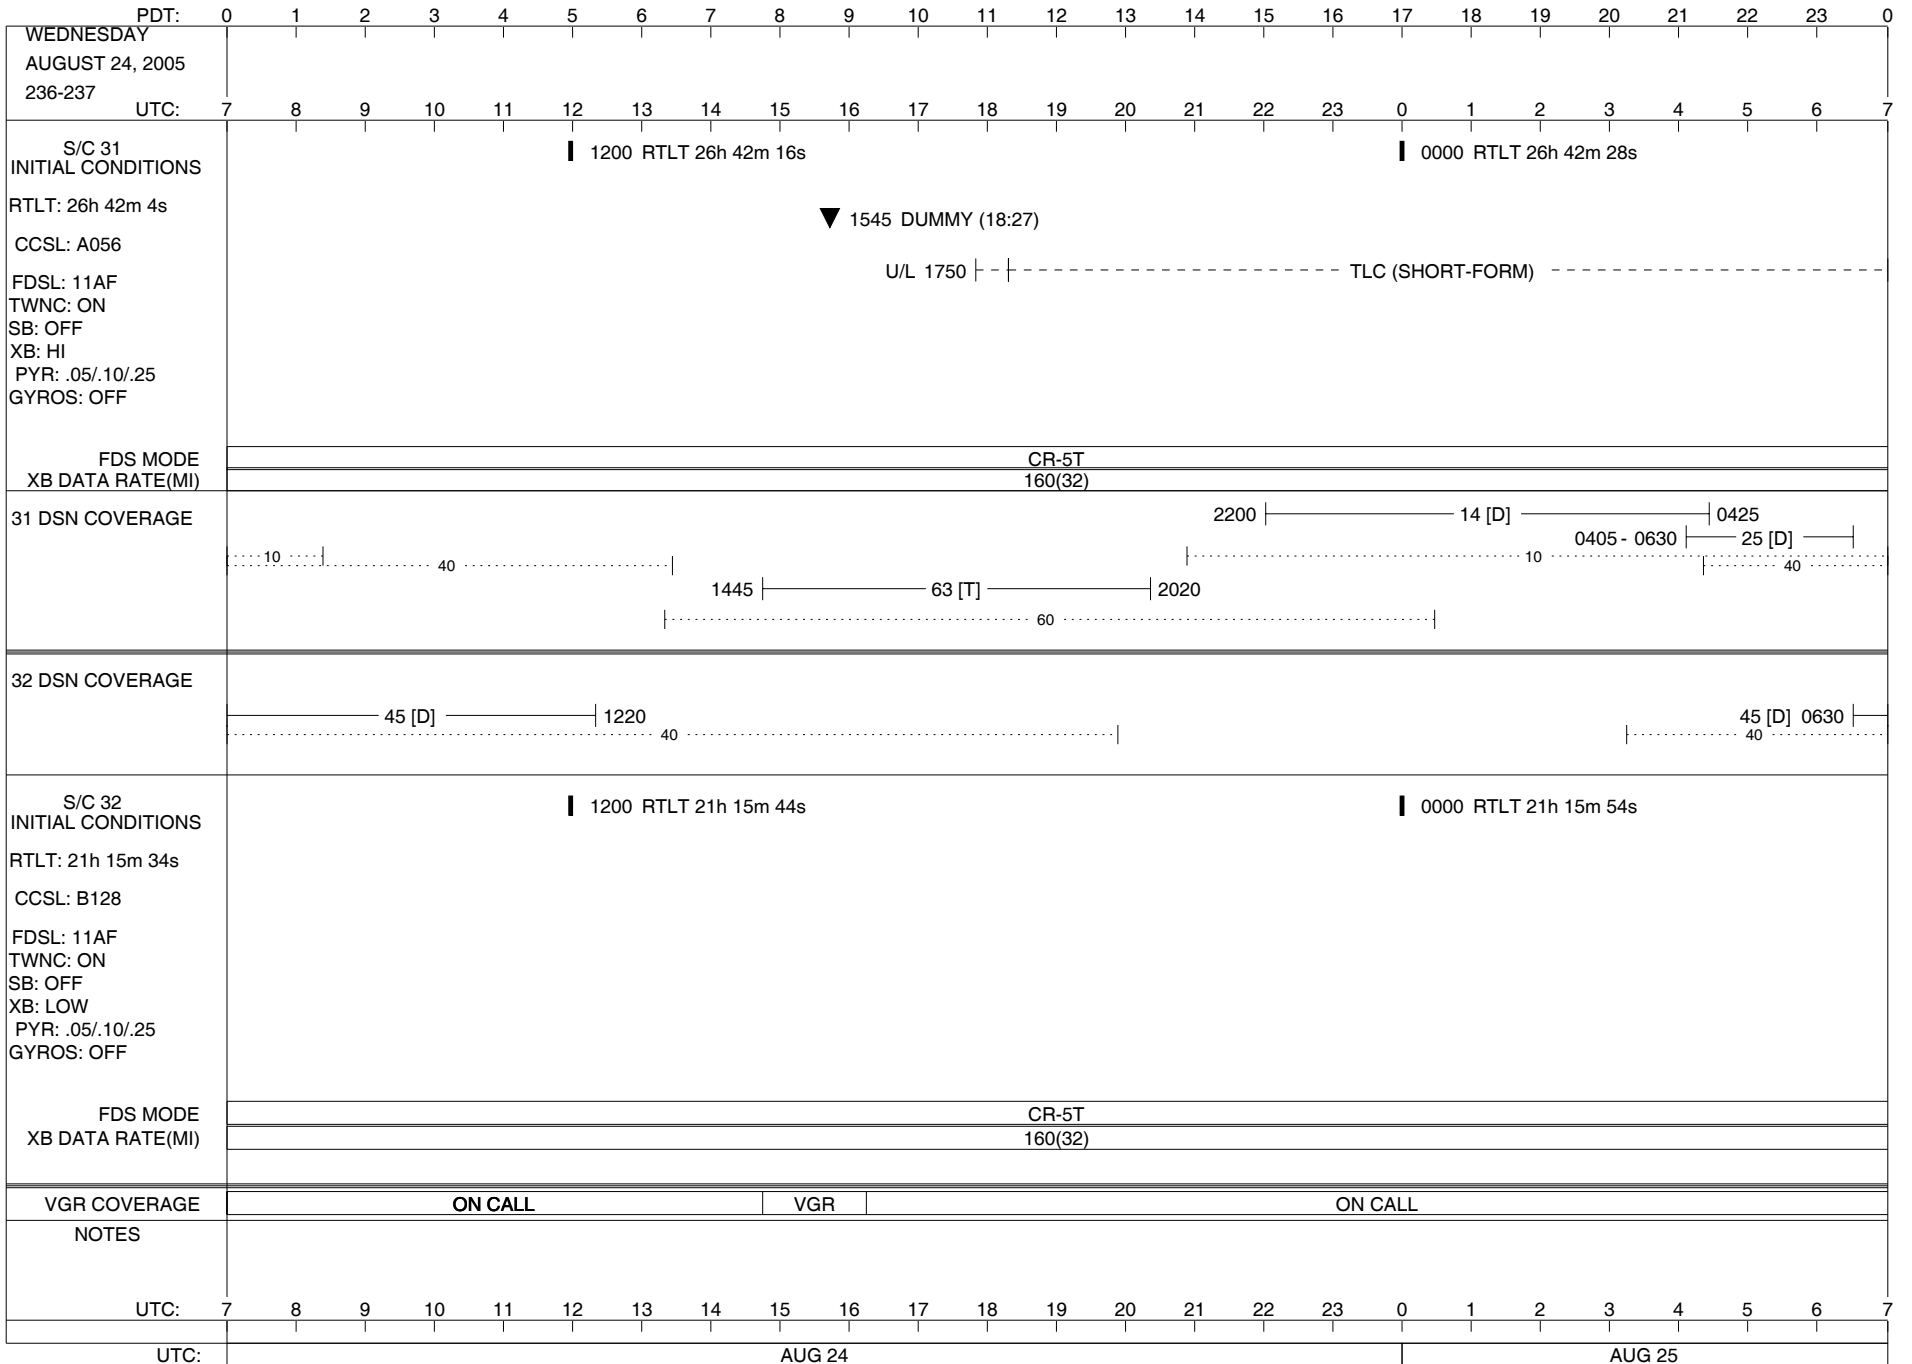

ISSUE DATE: 08/17/05 21:06