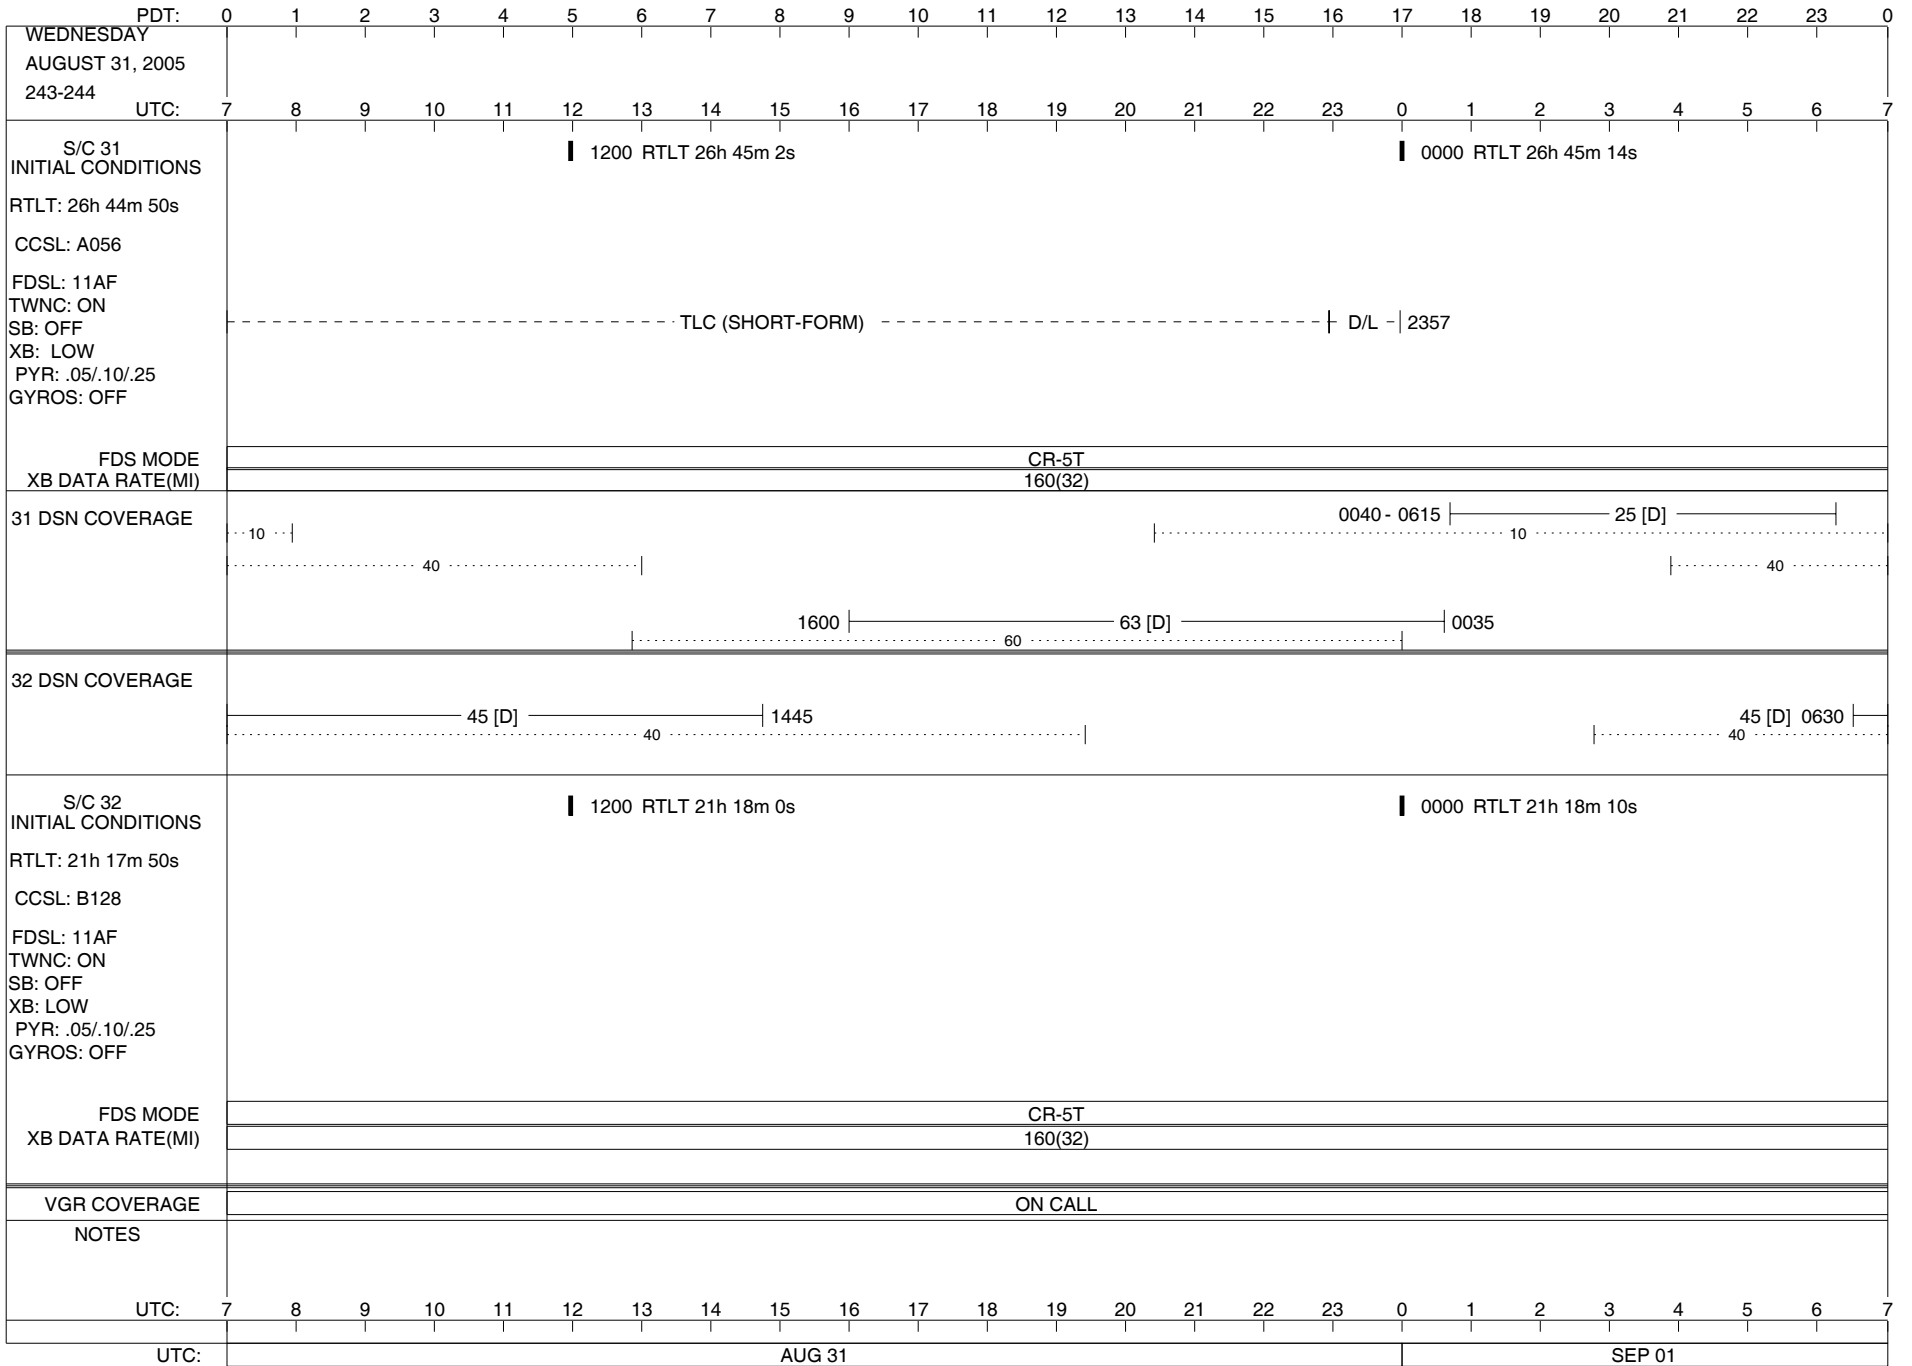

ISSUE DATE: 08/17/05 21:06