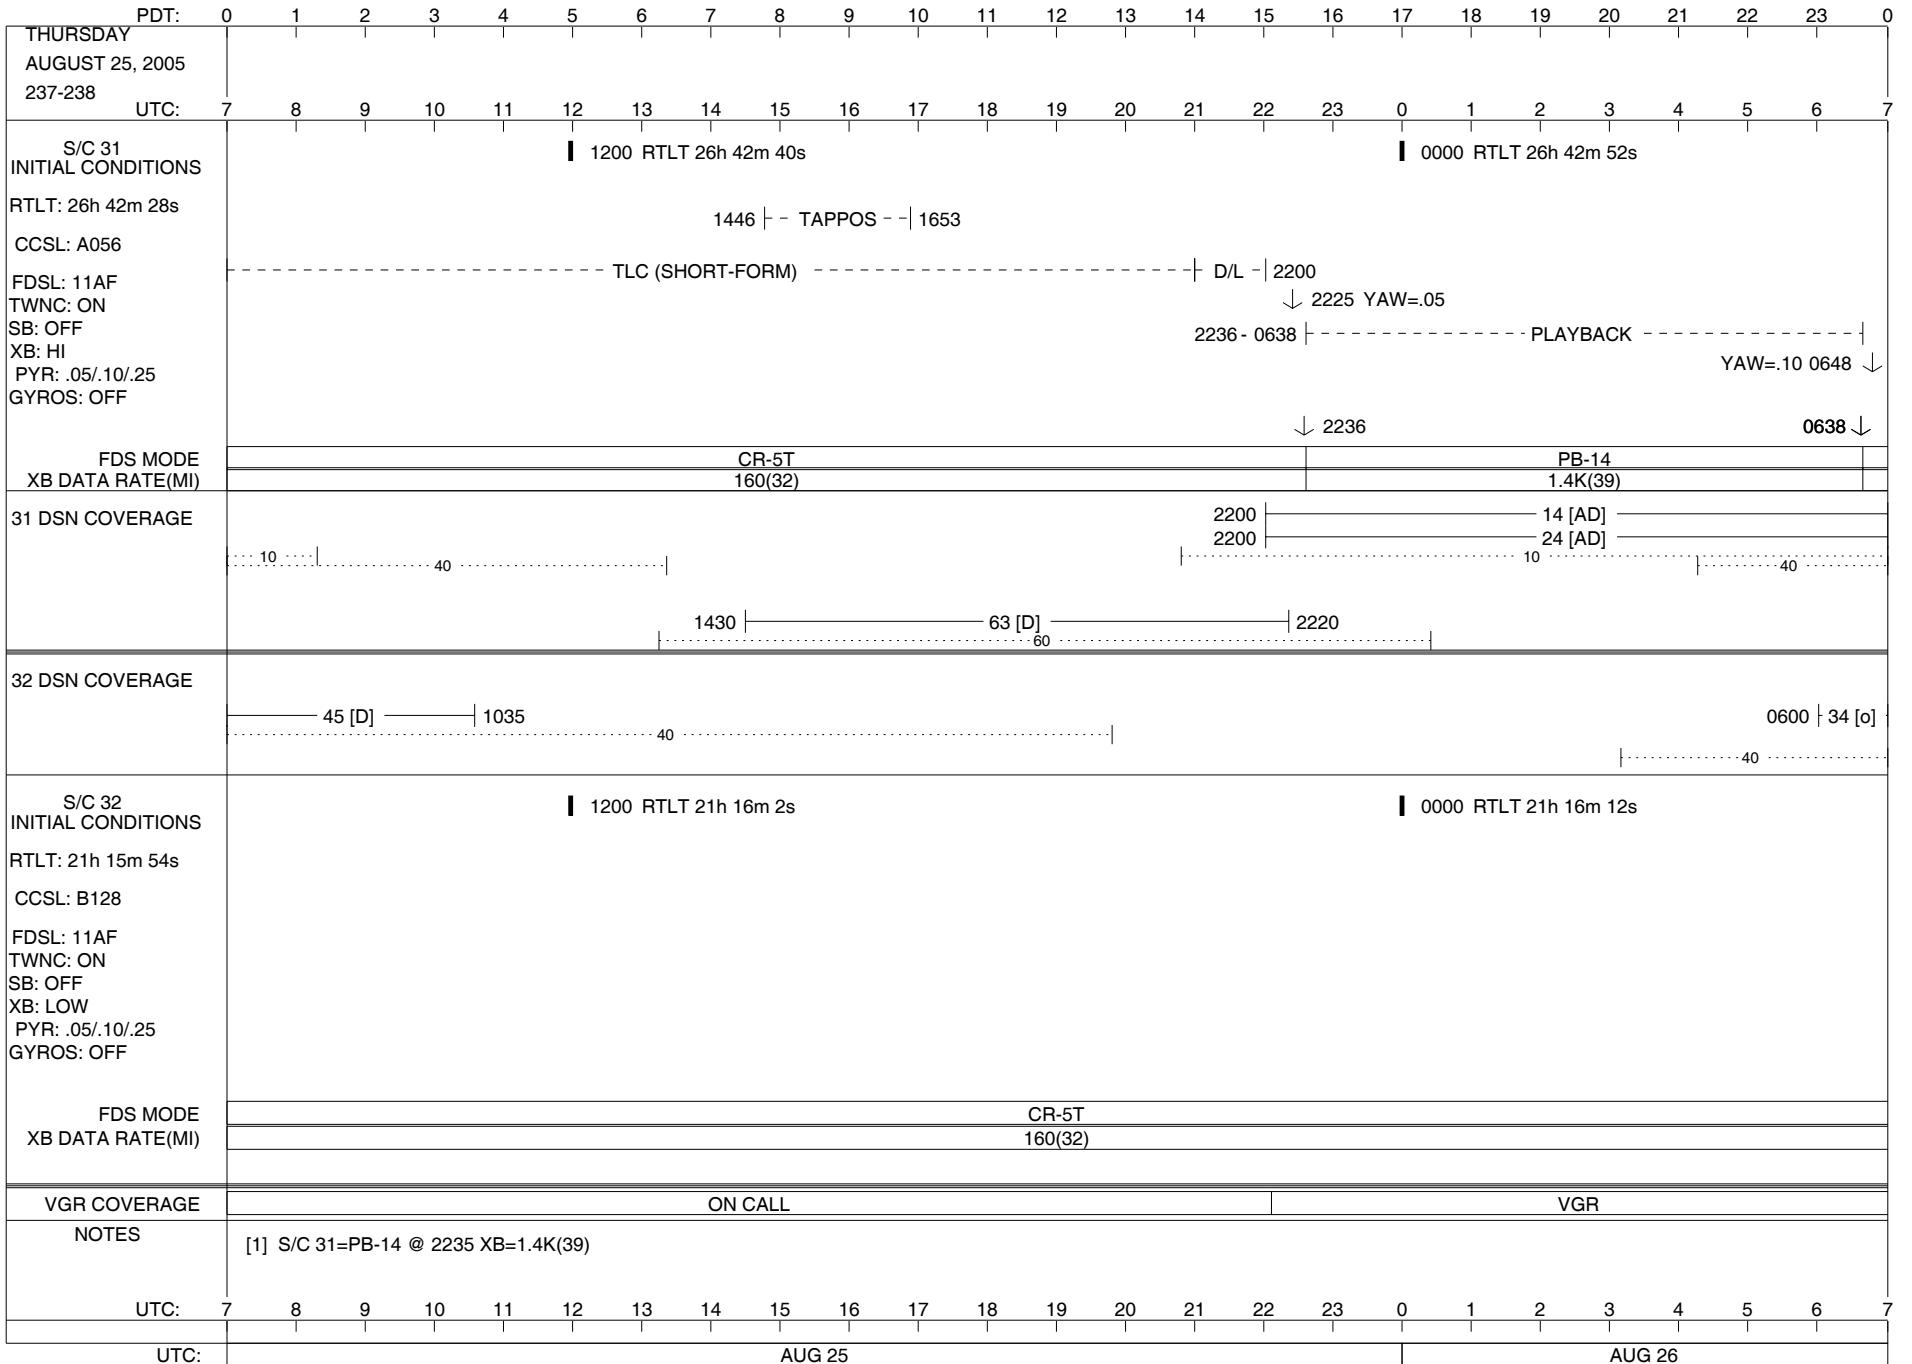

ISSUE DATE: 08/17/05 21:06