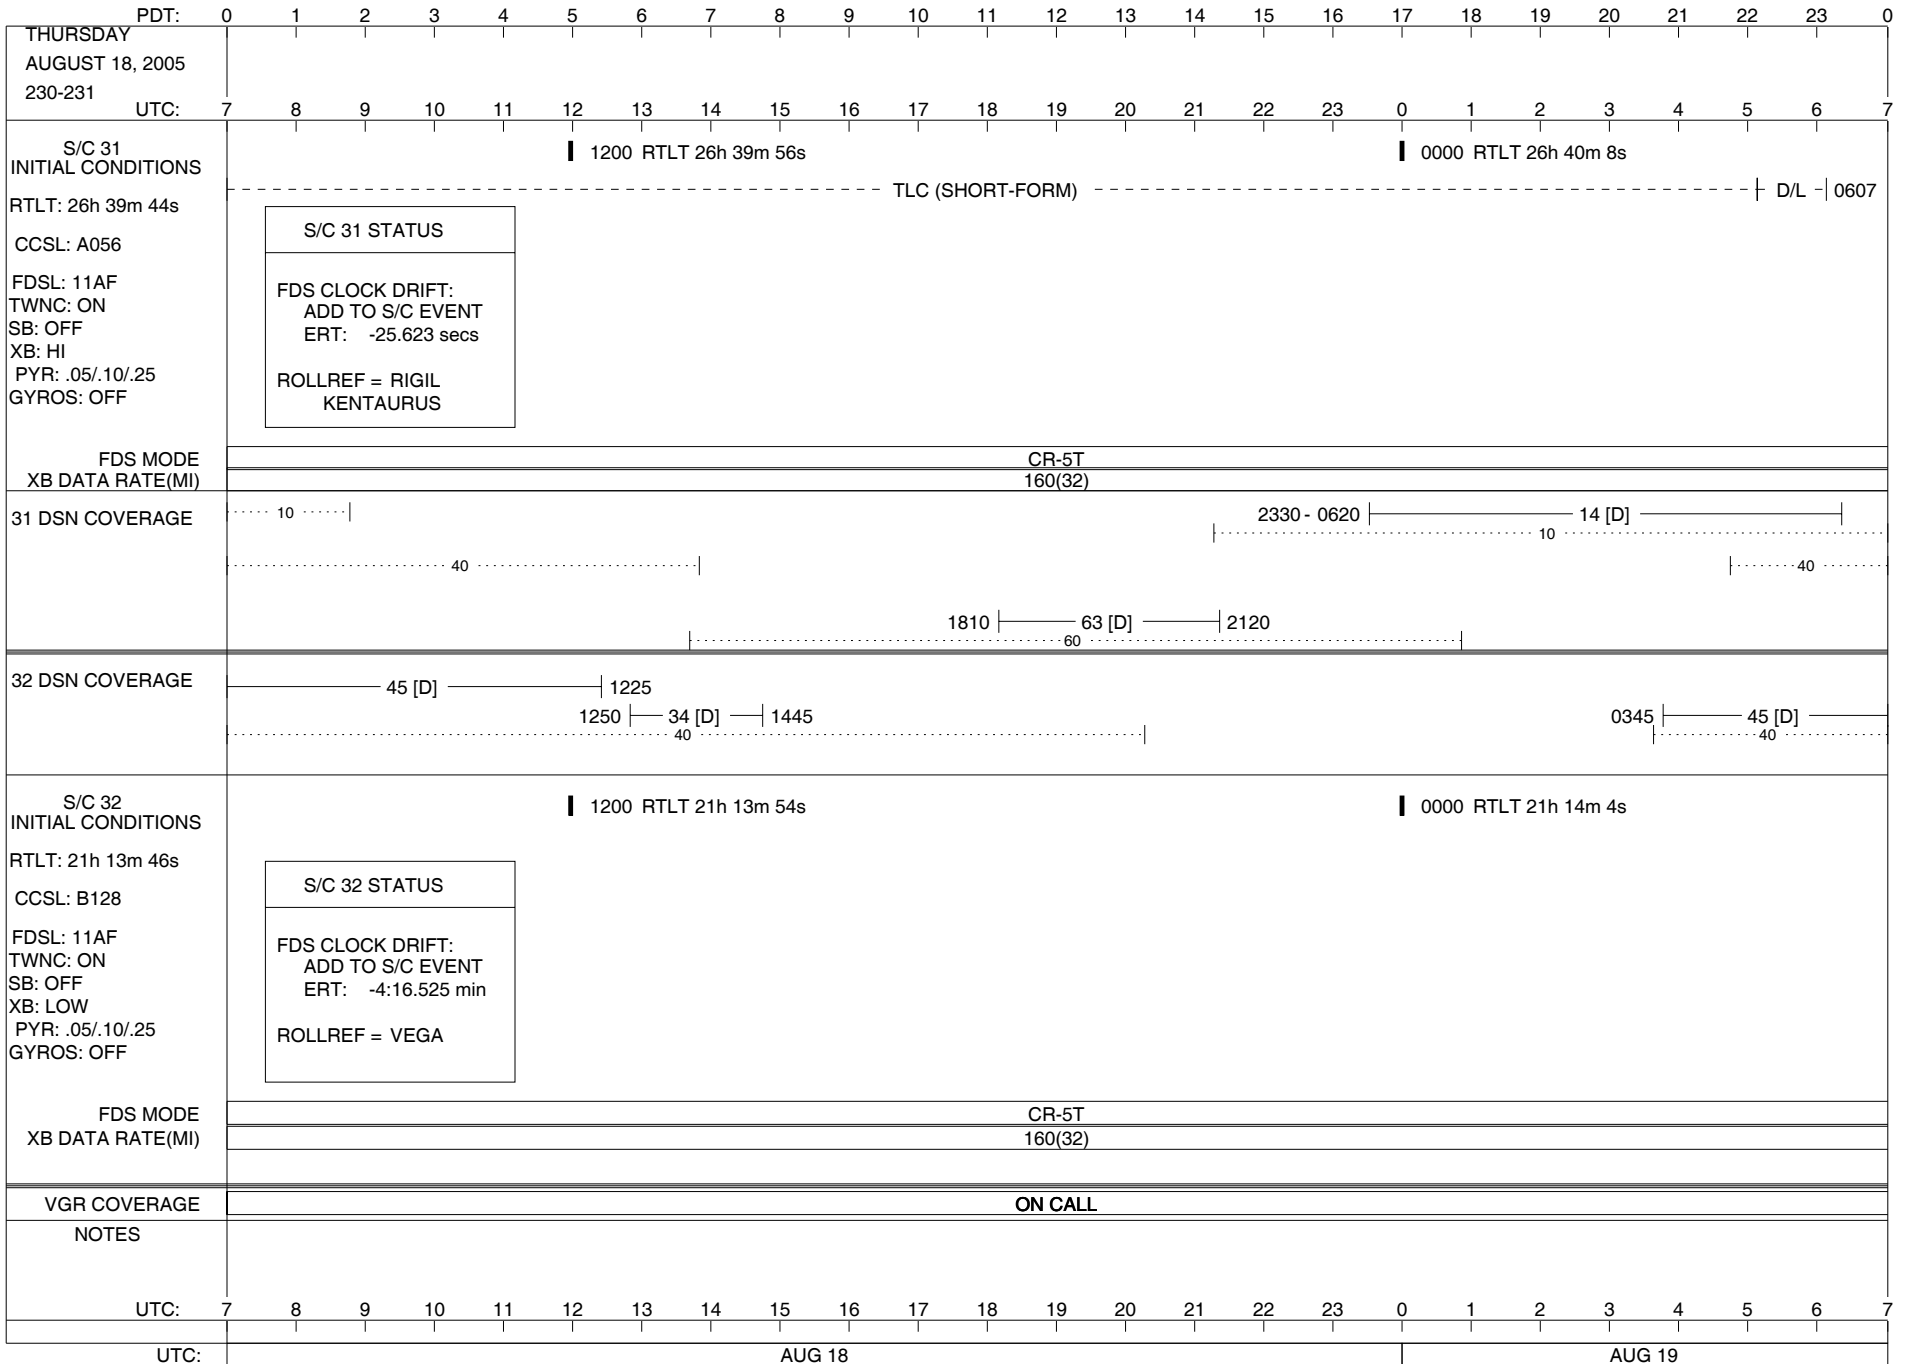

ISSUE DATE: 08/17/05 21:06