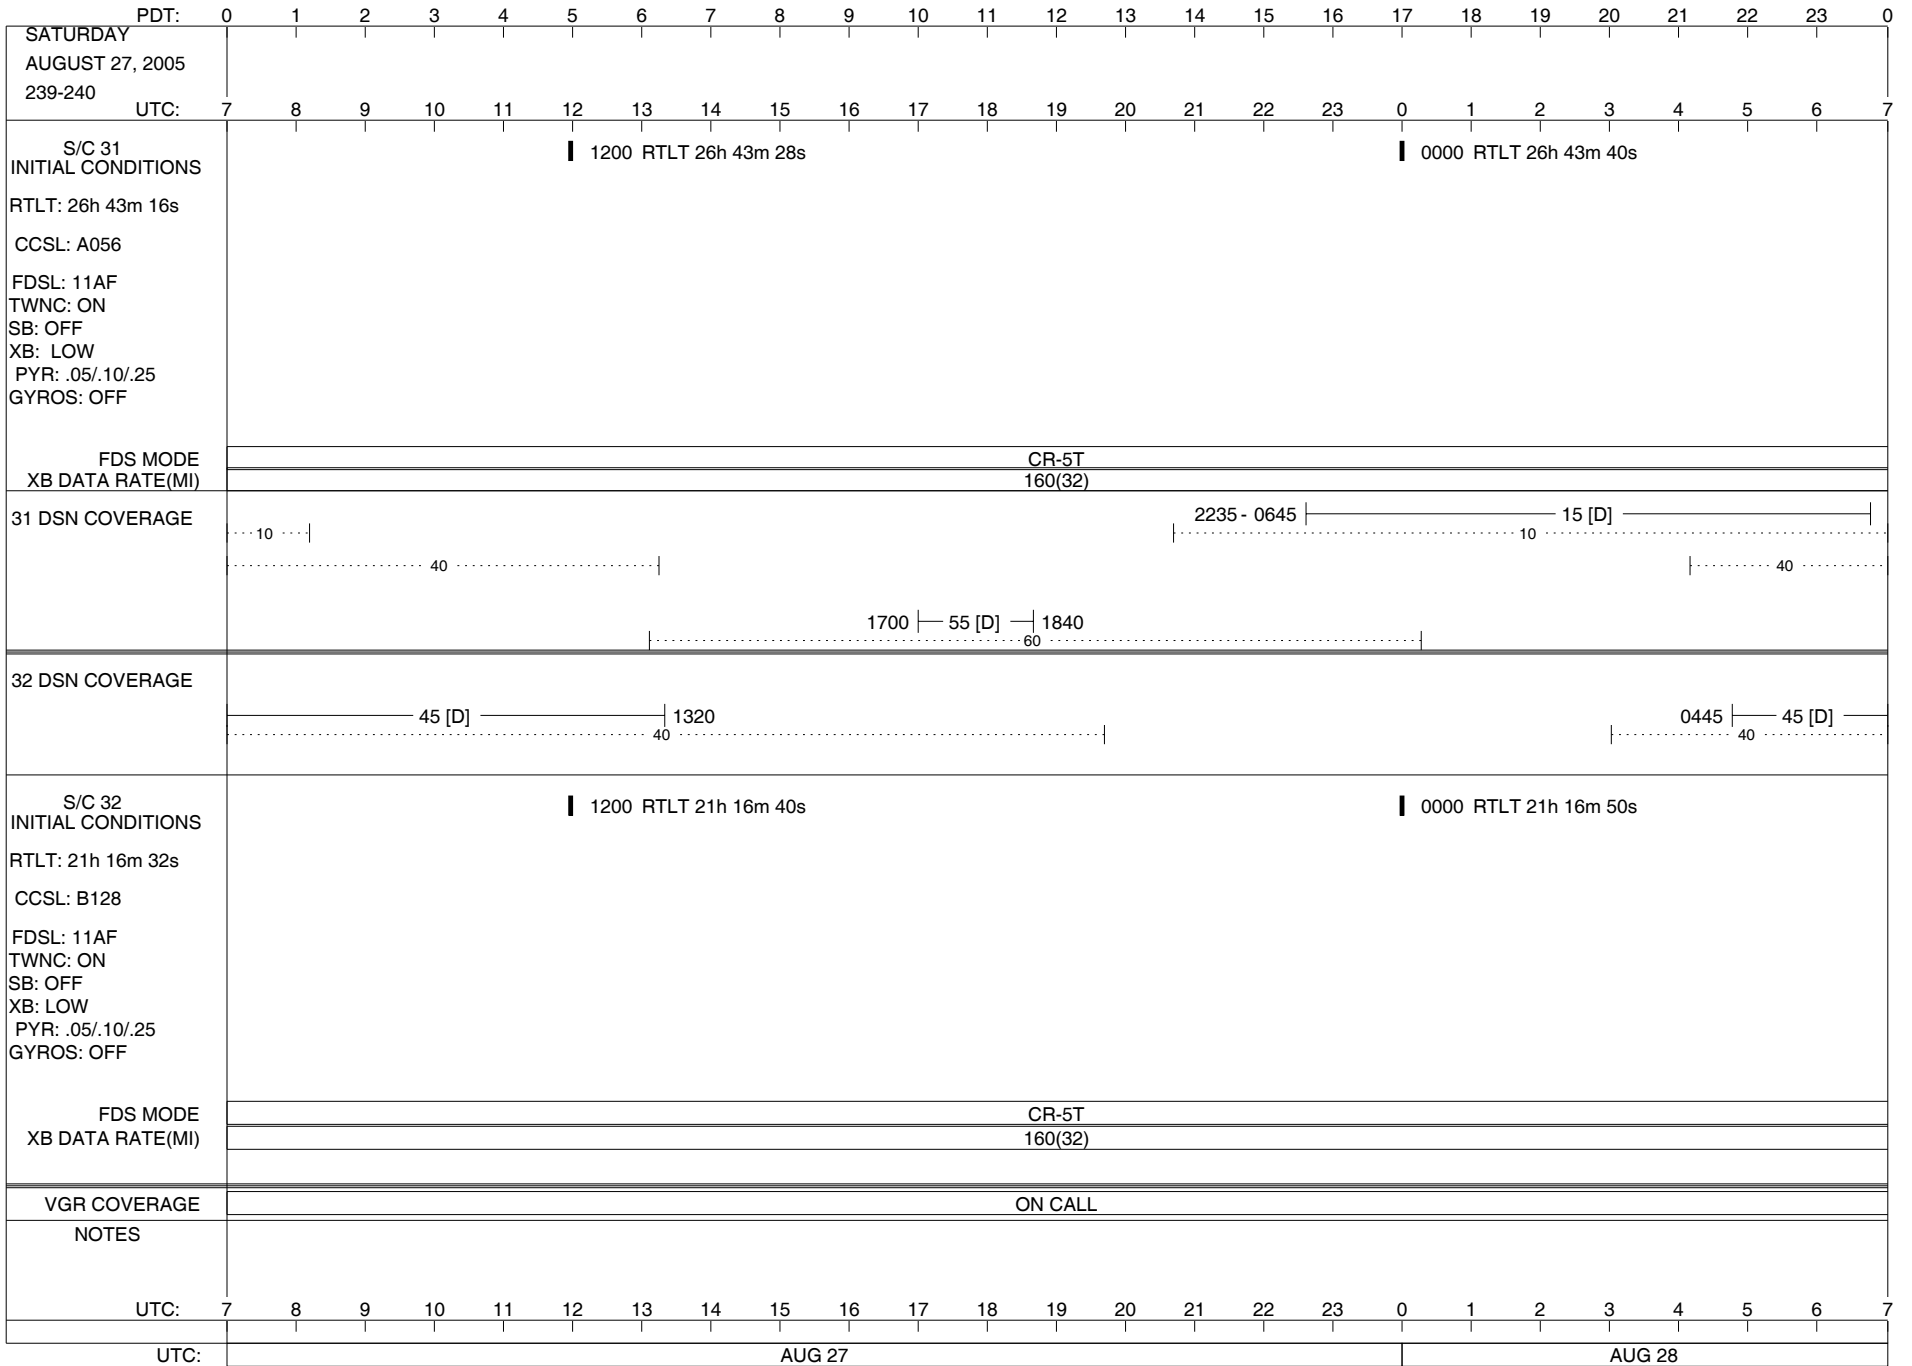

ISSUE DATE: 08/17/05 21:06

ISSUE DATE: 08/17/05 21:06

ISSUE DATE: 08/17/05 21:06

ISSUE DATE: 08/17/05 21:06

ISSUE DATE: 08/17/05 21:06

UTC: 7 8 9 10 11 12 13 14 15 16 17 18 19 20 21 22 23 0 1 2 3 4 5 6 7

UTC: AUG 28 | AUG 29

ISSUE DATE: 08/17/05 21:06

ISSUE DATE: 08/17/05 21:06

PDT:	0	1	2	3	4	5	6	7	8	9	10	11	12	13	14	15	16	17	18	19	20	21	22	23	0
TUESDAY AUGUST 30, 2005 242-243	UTC: 7	8	9	10	11	12	13	14	15	16	17	18	19	20	21	22	23	0	1	2	3	4	5	6	7
S/C 31 INITIAL CONDITIONS RTLT: 26h 44m 26s CCSL: A056 FDSL: 11AF TWNC: ON SB: OFF XB: LOW PYR: .05/.10/.25 GYROS: OFF	1200 RTLT 26h 44m 38s												0000 RTLT 26h 44m 50s												
	1117 1117 PWS/RH												▼ 1730 DUMMY (20:15)												
	↓ 1117 GS-4B 1117												U/L 1945 - - - - - - TLC (SHORT-FORM) - - - - -												
FDS MODE XB DATA RATE(MI)	CR-5T 160(32)												CR-5T 160(32)												
31 DSN COVERAGE	0715 15 [D] 10												0010 14 0530 10												
	40												40												
	1615 63 [T] 2330 60																								
32 DSN COVERAGE	34 [D] 1440 40												45 [D] 0620 40												
S/C 32 INITIAL CONDITIONS RTLT: 21h 17m 30s CCSL: B128 FDSL: 11AF TWNC: ON SB: OFF XB: LOW PYR: .05/.10/.25 GYROS: OFF	1200 RTLT 21h 17m 40s												0000 RTLT 21h 17m 50s												
	0956 0956 PWS/RH																								
	↓ 0956 GS-4B 0956																								
FDS MODE XB DATA RATE(MI)	CR-5T 160(32)												CR-5T 160(32)												
VGR COVERAGE	ON CALL												VGR ON CALL												
NOTES	[1] S/C 31=GS-4B @ 1117 XB=2.8K(41) NOT RECOVERABLE [2] S/C 32=GS-4B @ 0956 XB=2.8K(41) NOT RECOVERABLE																								
UTC:	7	8	9	10	11	12	13	14	15	16	17	18	19	20	21	22	23	0	1	2	3	4	5	6	7
UTC:	AUG 30												AUG 31												