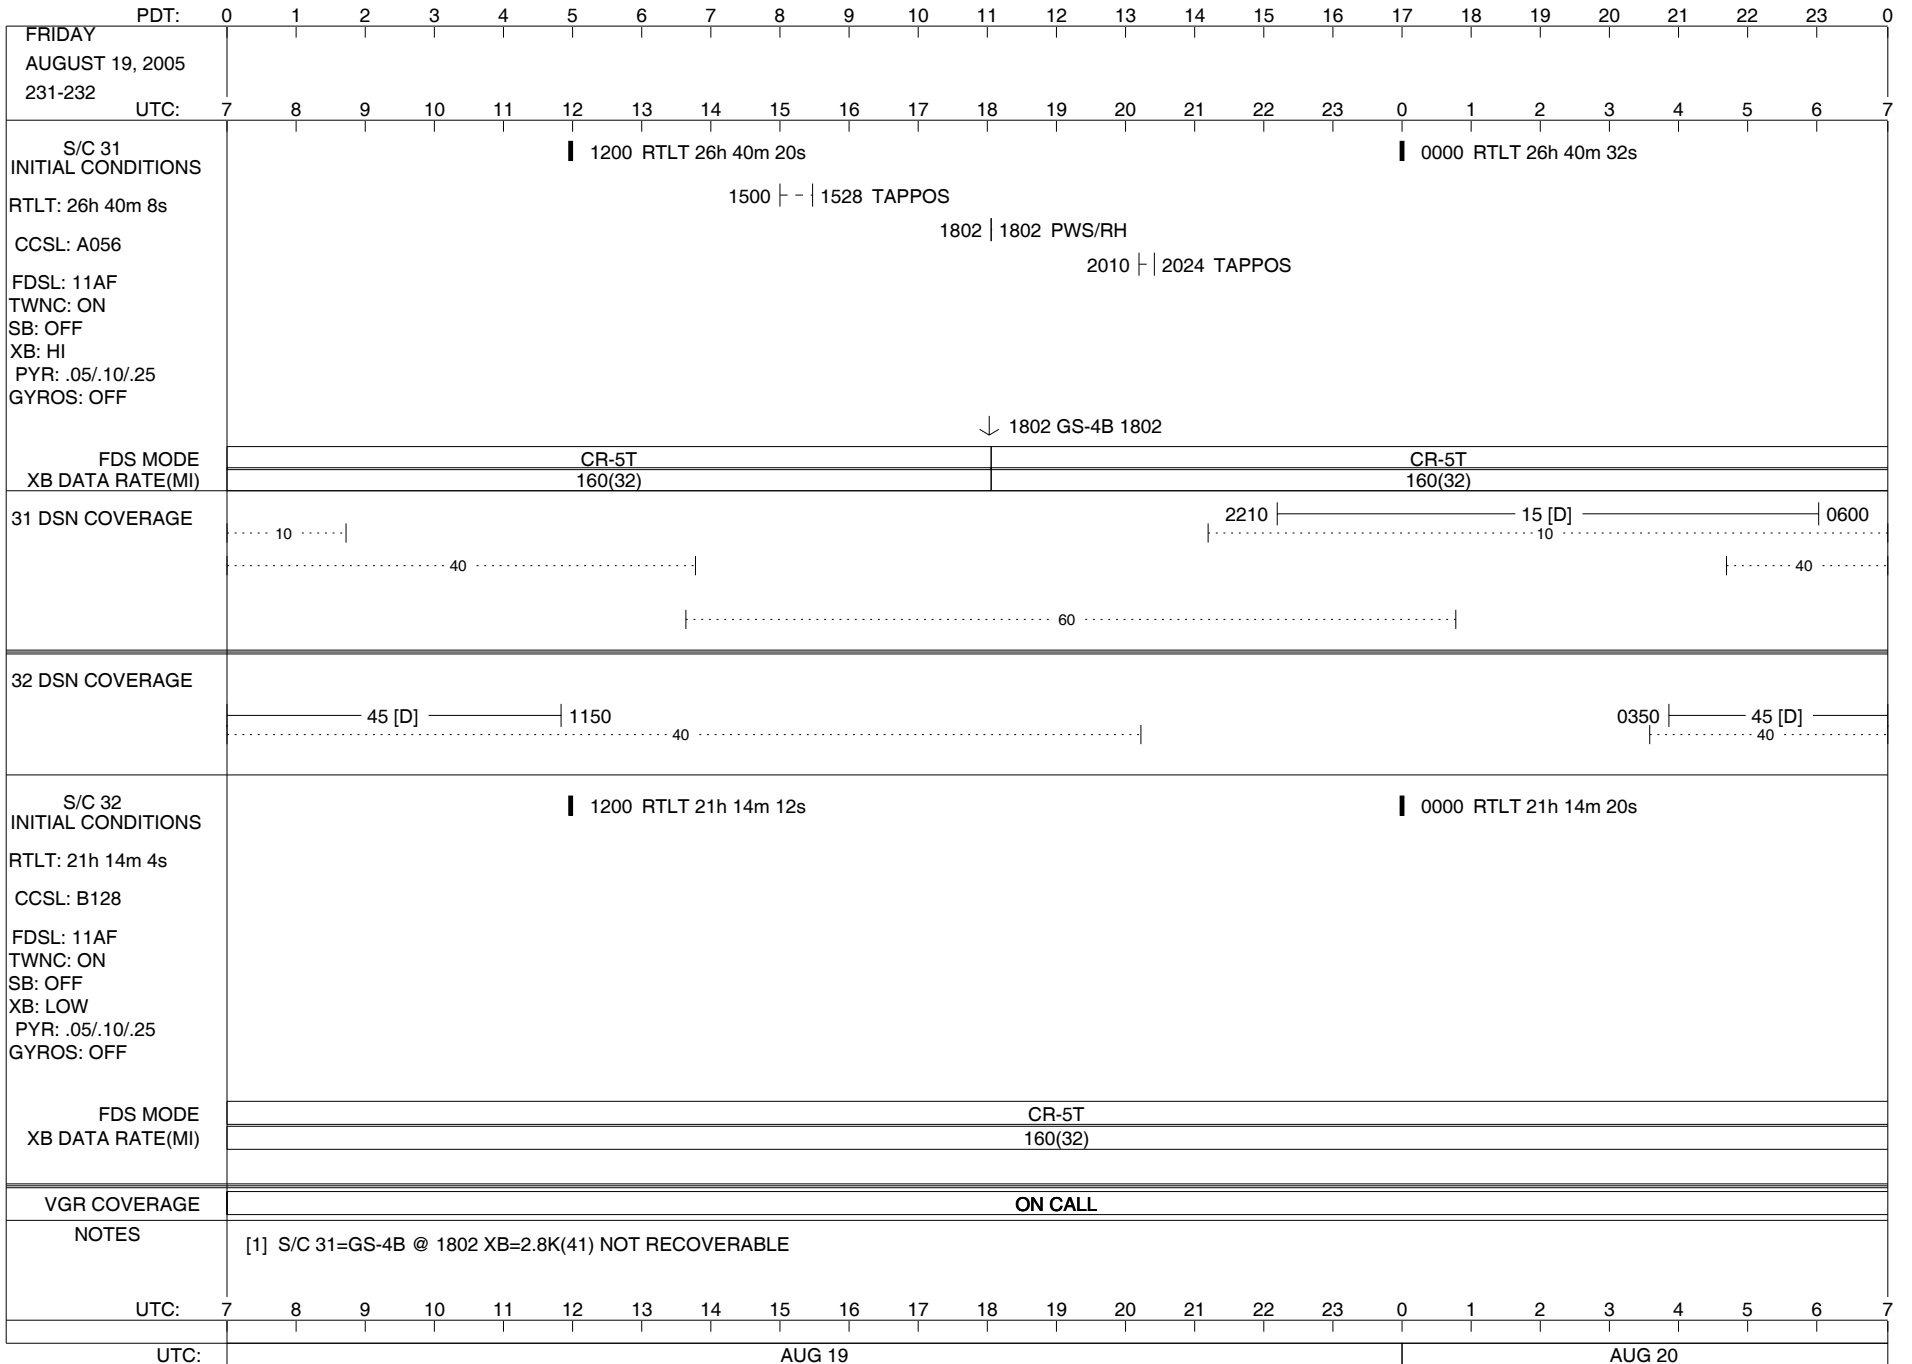

ISSUE DATE: 08/17/05 21:06