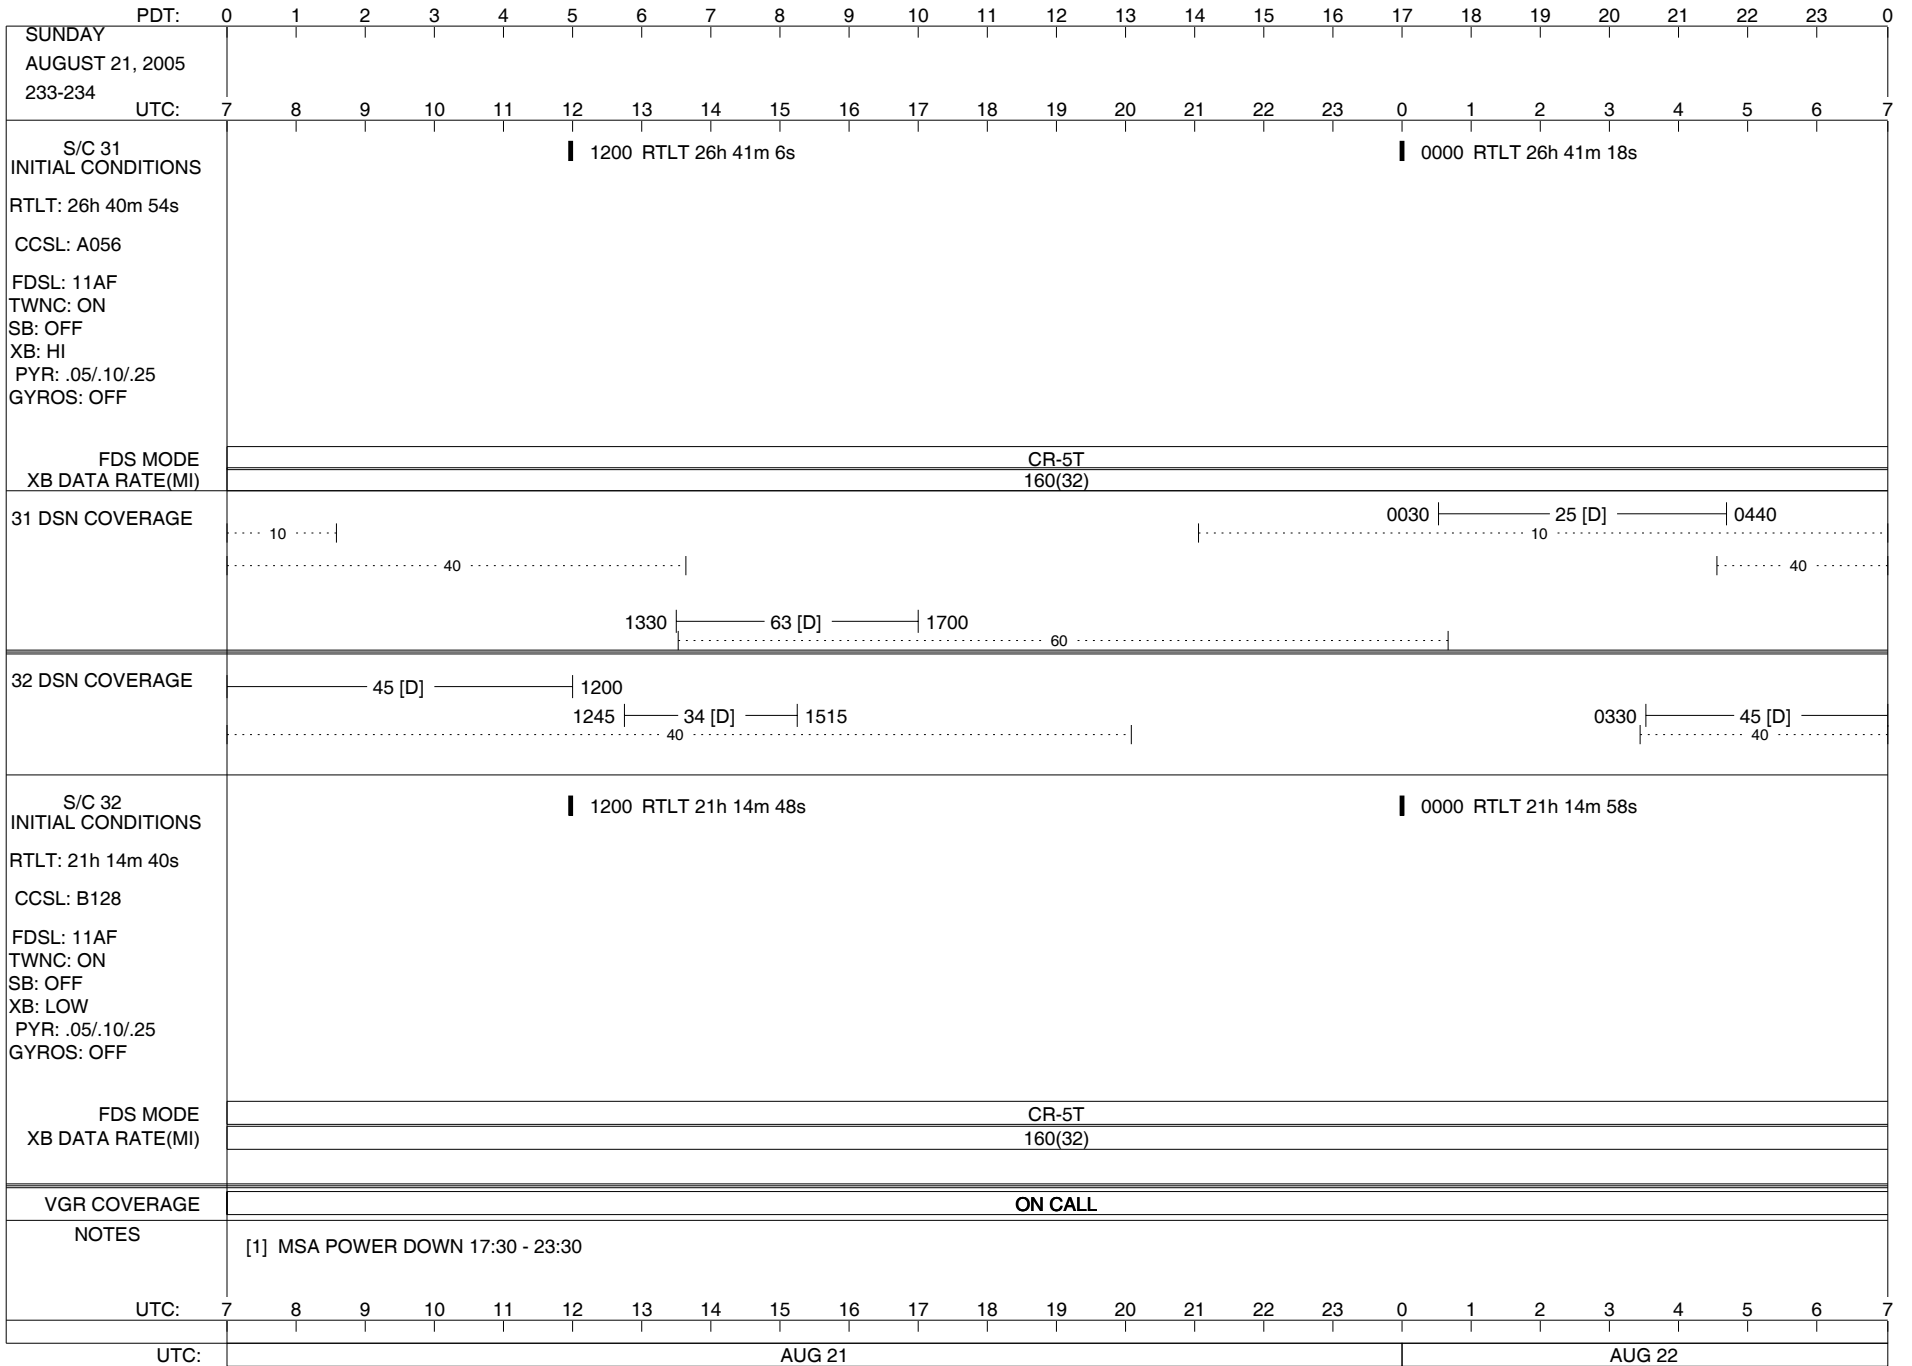

ISSUE DATE: 08/17/05 21:06