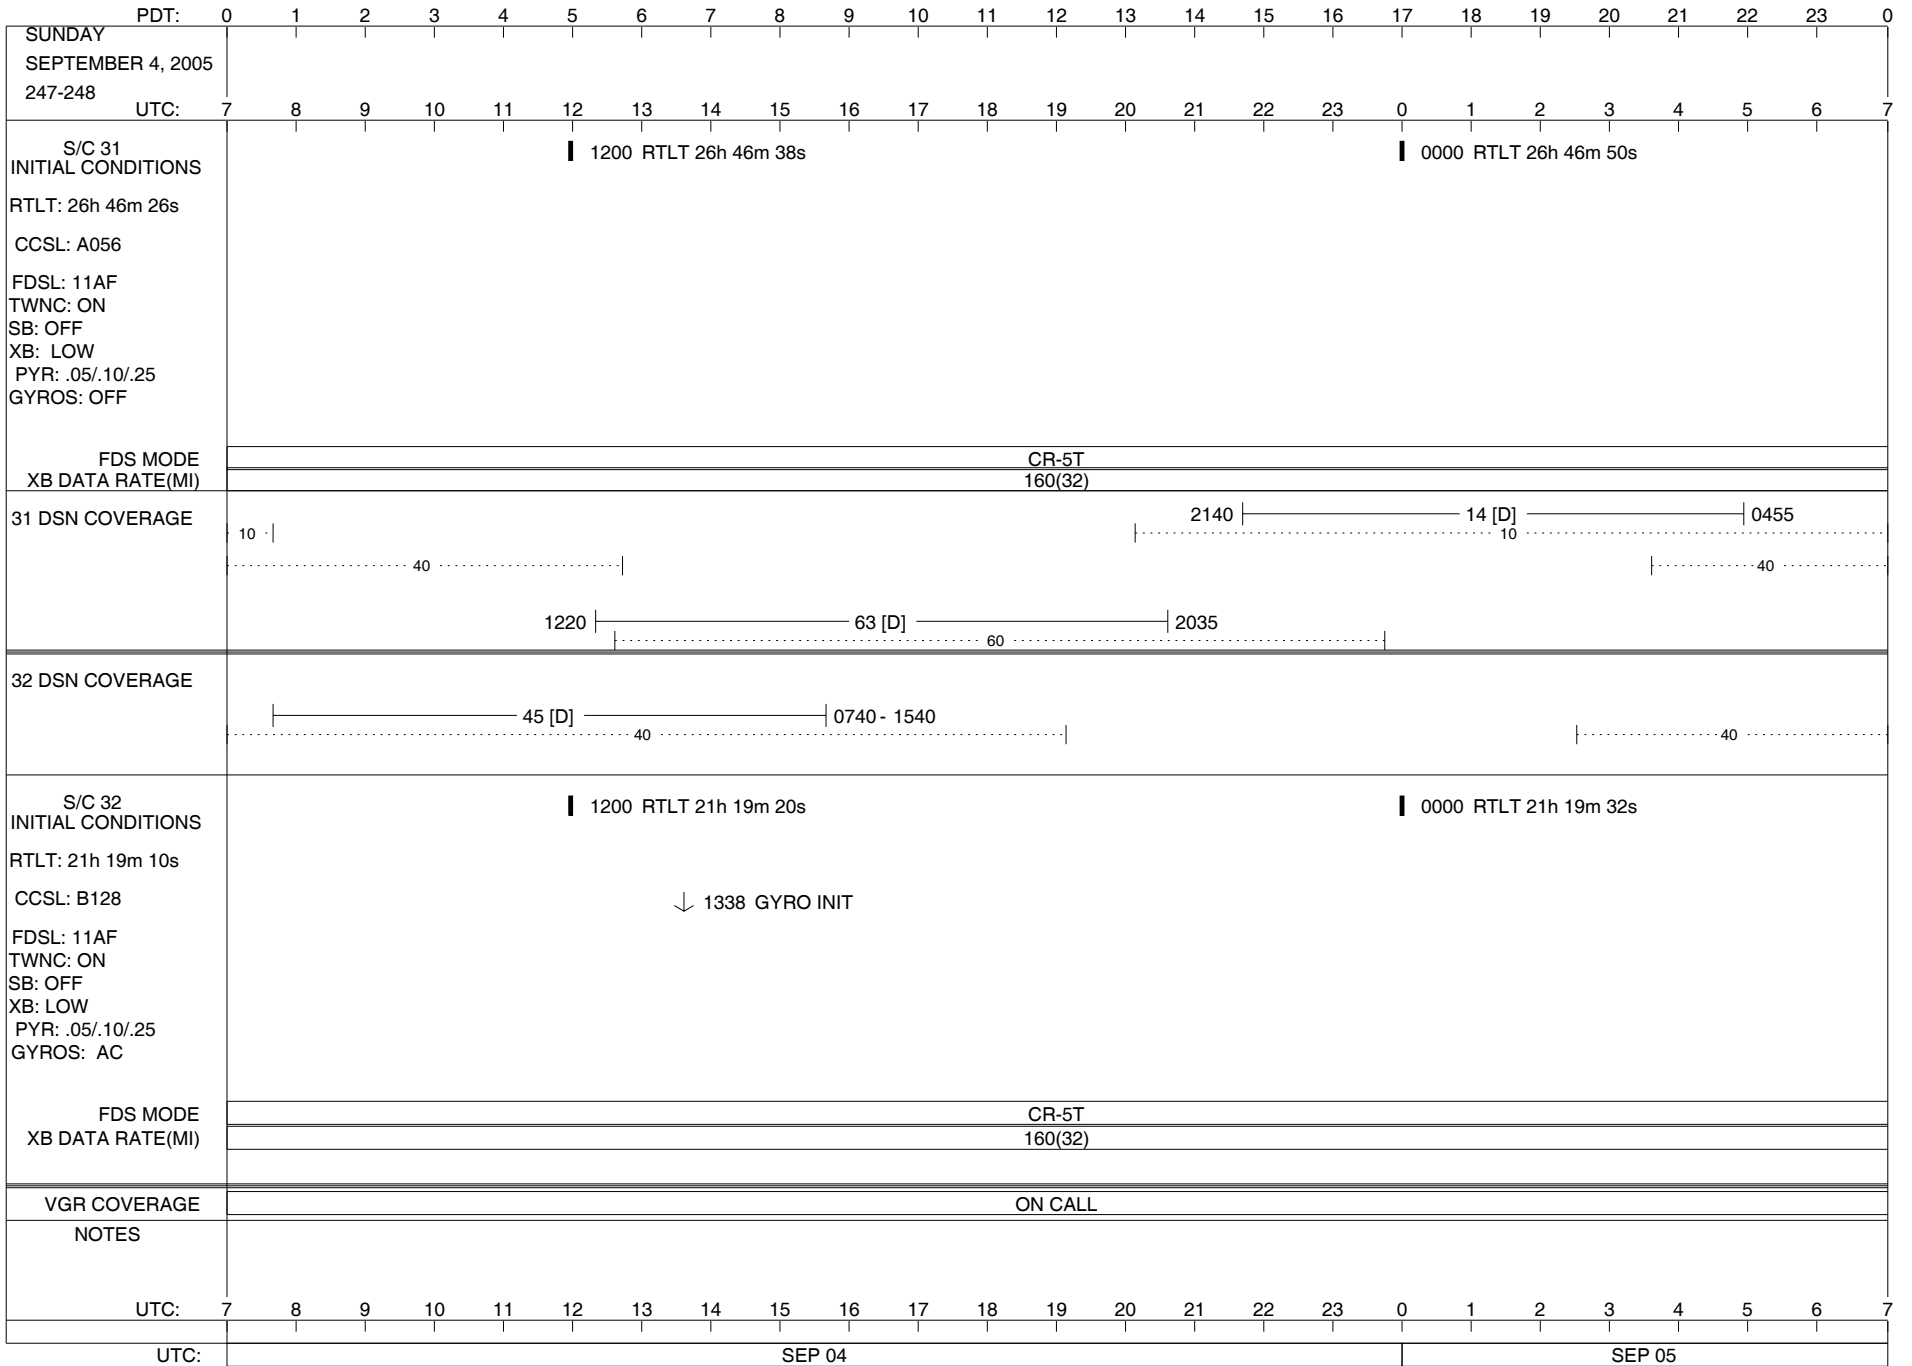

ISSUE DATE: 08/17/05 21:06

ISSUE DATE: 08/17/05 21:06

ISSUE DATE: 08/17/05 21:06

ISSUE DATE: 08/17/05 21:06

ISSUE DATE: 08/17/05 21:06

ISSUE DATE: 08/17/05 21:06

PDT:	0	1	2	3	4	5	6	7	8	9	10	11	12	13	14	15	16	17	18	19	20	21	22	23	0		
MONDAY SEPTEMBER 5, 2005 248-249																											
UTC:	7	8	9	10	11	12	13	14	15	16	17	18	19	20	21	22	23	0	1	2	3	4	5	6	7		
S/C 31 INITIAL CONDITIONS RTLT: 26h 46m 50s CCSL: A056 FDSL: 11AF TWNC: ON SB: OFF XB: LOW PYR: .05/.10/.25 GYROS: OFF	1200 RTLT 26h 47m 0s																										
FDS MODE XB DATA RATE(MI)														CR-5T 160(32)													
31 DSN COVERAGE	10 40 1320 ----- 63 ----- 2030 60																										
32 DSN COVERAGE	----- 45 [D] ----- 0705 - 1555 40																										
S/C 32 INITIAL CONDITIONS RTLT: 21h 19m 32s CCSL: B128 FDSL: 11AF TWNC: ON SB: OFF XB: LOW PYR: .05/.10/.25 GYROS: AC	1200 RTLT 21h 19m 42s																										
FDS MODE XB DATA RATE(MI)														CR-5T 160(32)													
VGR COVERAGE	ON CALL																										
NOTES	JPL HOLIDAY!																										
UTC:	7	8	9	10	11	12	13	14	15	16	17	18	19	20	21	22	23	0	1	2	3	4	5	6	7		
UTC:	SEP 05													SEP 06													