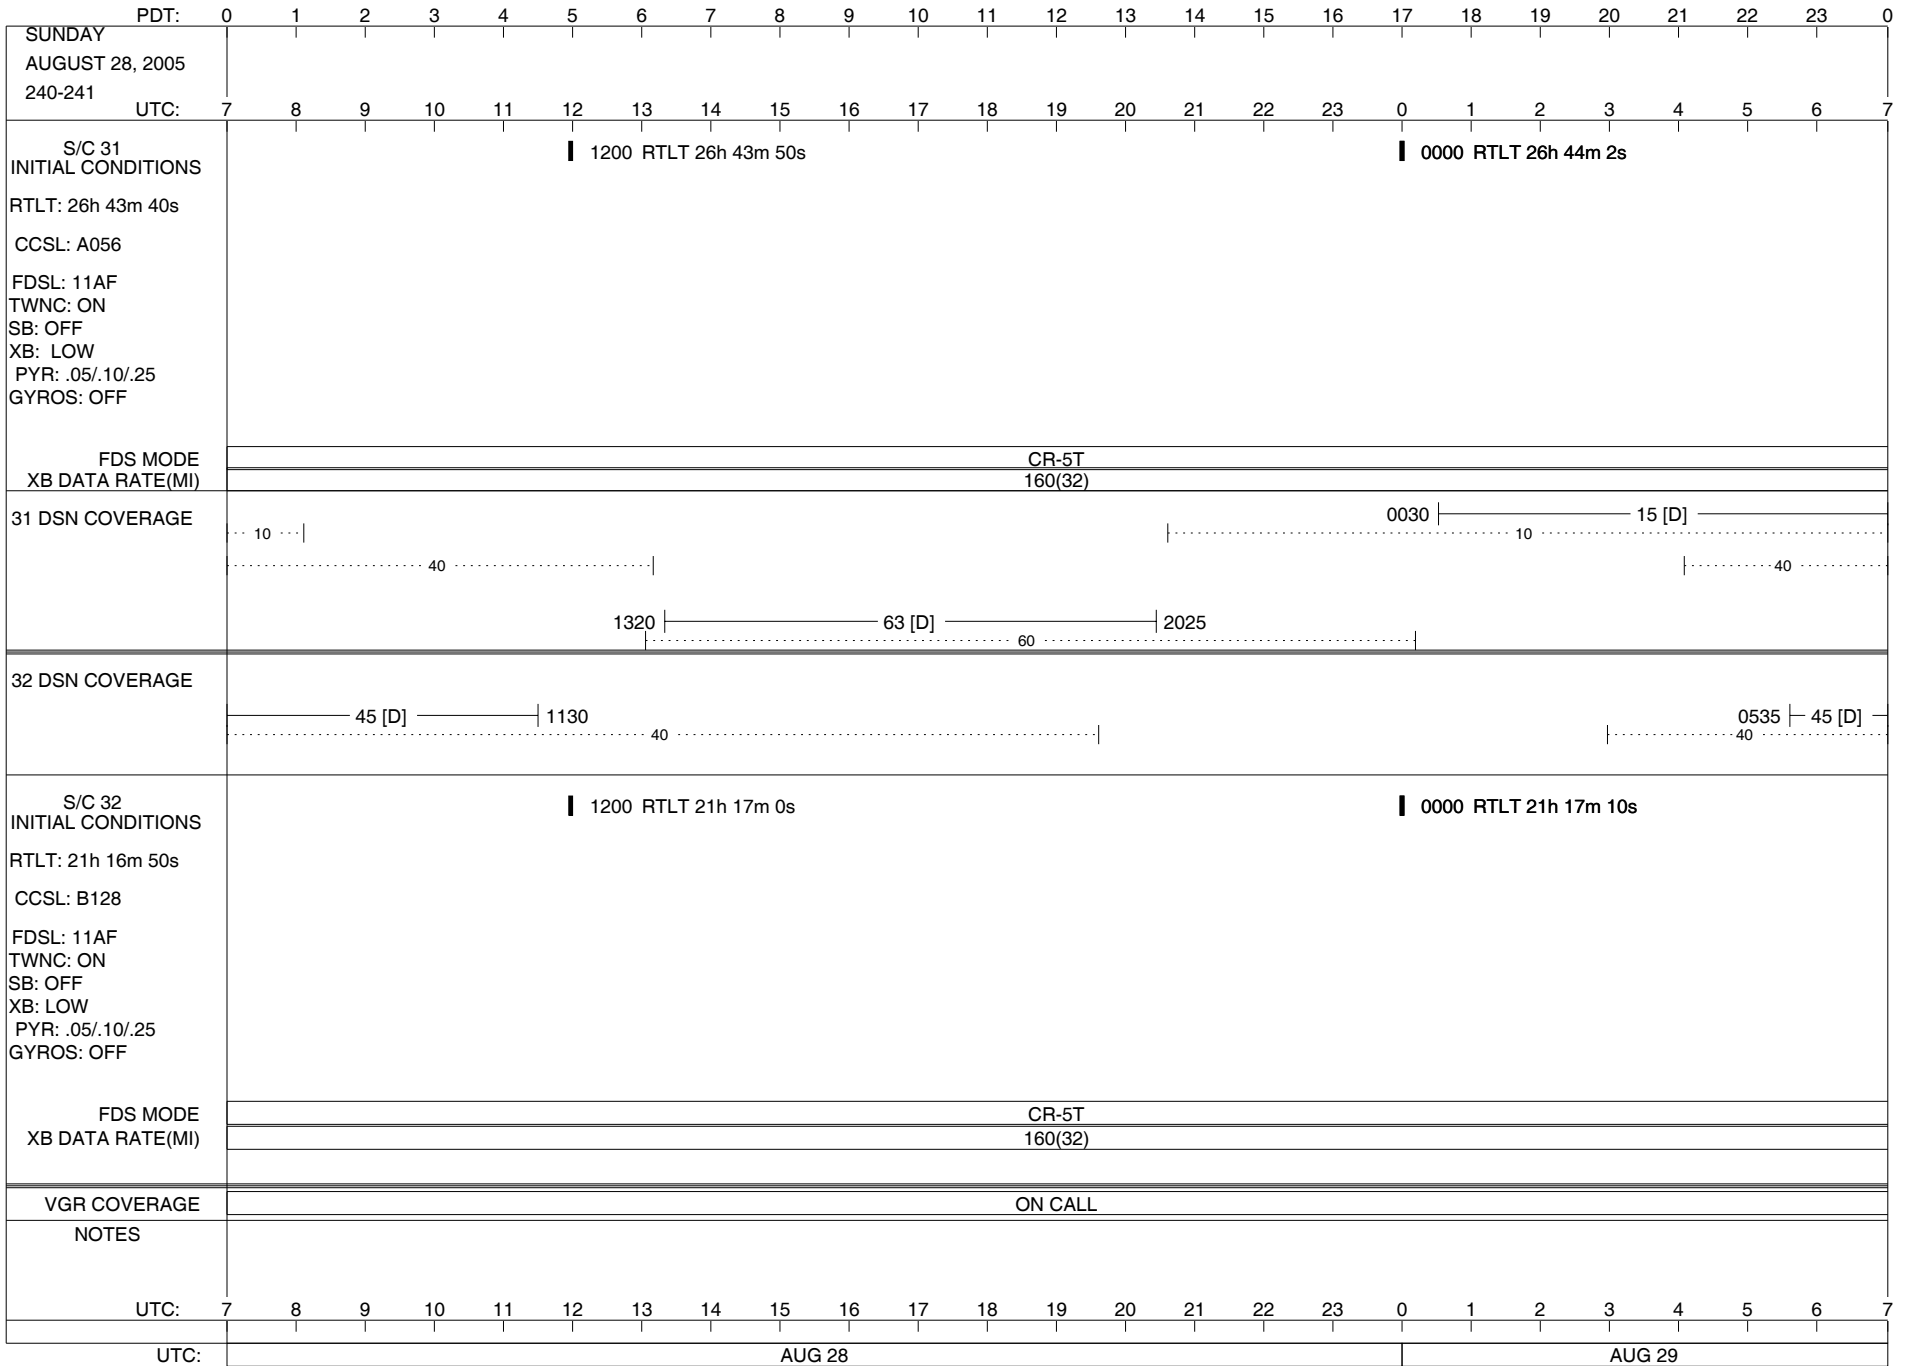

ISSUE DATE: 08/17/05 21:06

ISSUE DATE: 08/17/05 21:06

ISSUE DATE: 08/17/05 21:06

ISSUE DATE: 08/17/05 21:06

ISSUE DATE: 08/17/05 21:06

UTC: 7 8 9 10 11 12 13 14 15 16 17 18 19 20 21 22 23 0 1 2 3 4 5 6 7

UTC: AUG 28 | AUG 29

ISSUE DATE: 08/17/05 21:06

ISSUE DATE: 08/17/05 21:06

PDT:	0	1	2	3	4	5	6	7	8	9	10	11	12	13	14	15	16	17	18	19	20	21	22	23	0
TUESDAY AUGUST 30, 2005 242-243	UTC: 7	8	9	10	11	12	13	14	15	16	17	18	19	20	21	22	23	0	1	2	3	4	5	6	7
S/C 31 INITIAL CONDITIONS RTLT: 26h 44m 26s CCSL: A056 FDSL: 11AF TWNC: ON SB: OFF XB: LOW PYR: .05/.10/.25 GYROS: OFF	1200 RTLT 26h 44m 38s												0000 RTLT 26h 44m 50s												
	1117 1117 PWS/RH												▼ 1730 DUMMY (20:15)												
	↓ 1117 GS-4B 1117												U/L 1945 - - - - - - TLC (SHORT-FORM) - - - - -												
FDS MODE XB DATA RATE(MI)	CR-5T 160(32)												CR-5T 160(32)												
31 DSN COVERAGE	0715 15 [D] 10												0010 14 0530 10												
	40												40												
	1615 63 [T] 2330 60																								
32 DSN COVERAGE	34 [D] 1440 40												45 [D] 0620 40												
S/C 32 INITIAL CONDITIONS RTLT: 21h 17m 30s CCSL: B128 FDSL: 11AF TWNC: ON SB: OFF XB: LOW PYR: .05/.10/.25 GYROS: OFF	1200 RTLT 21h 17m 40s												0000 RTLT 21h 17m 50s												
	0956 0956 PWS/RH																								
	↓ 0956 GS-4B 0956																								
FDS MODE XB DATA RATE(MI)	CR-5T 160(32)												CR-5T 160(32)												
VGR COVERAGE	ON CALL												VGR ON CALL												
NOTES	[1] S/C 31=GS-4B @ 1117 XB=2.8K(41) NOT RECOVERABLE [2] S/C 32=GS-4B @ 0956 XB=2.8K(41) NOT RECOVERABLE																								
UTC:	7	8	9	10	11	12	13	14	15	16	17	18	19	20	21	22	23	0	1	2	3	4	5	6	7
UTC:	AUG 30												AUG 31												