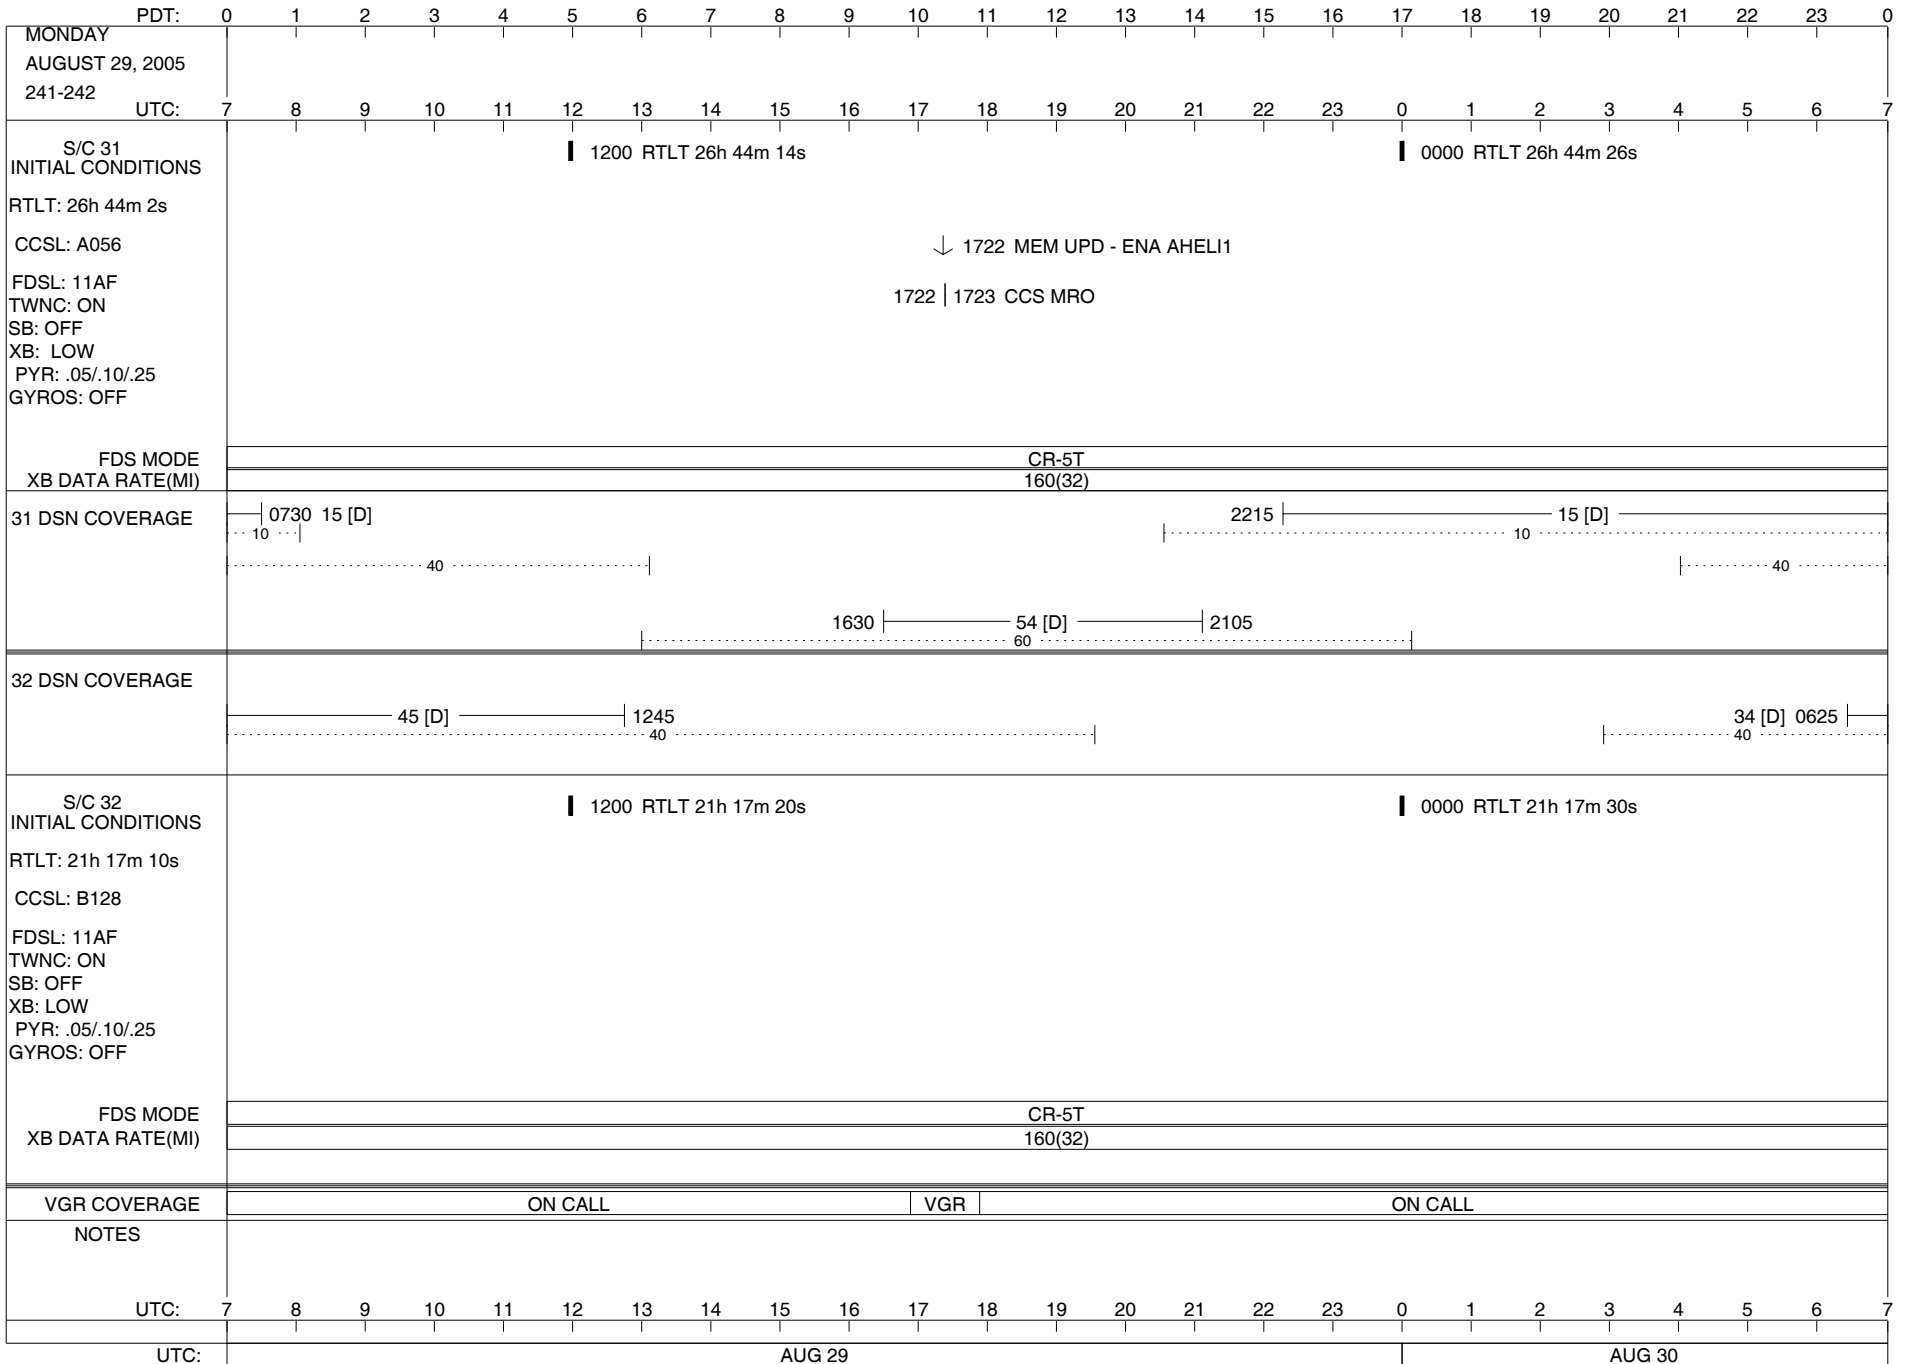

ISSUE DATE: 08/17/05 21:06

ISSUE DATE: 08/17/05 21:06

ISSUE DATE: 08/17/05 21:06

ISSUE DATE: 08/17/05 21:06

ISSUE DATE: 08/17/05 21:06

UTC: 7 8 9 10 11 12 13 14 15 16 17 18 19 20 21 22 23 0 1 2 3 4 5 6 7

UTC: AUG 28 | AUG 29

ISSUE DATE: 08/17/05 21:06

ISSUE DATE: 08/17/05 21:06

PDT:	0	1	2	3	4	5	6	7	8	9	10	11	12	13	14	15	16	17	18	19	20	21	22	23	0
TUESDAY AUGUST 30, 2005 242-243	UTC: 7	8	9	10	11	12	13	14	15	16	17	18	19	20	21	22	23	0	1	2	3	4	5	6	7
S/C 31 INITIAL CONDITIONS RTLT: 26h 44m 26s CCSL: A056 FDSL: 11AF TWNC: ON SB: OFF XB: LOW PYR: .05/.10/.25 GYROS: OFF	1200 RTLT 26h 44m 38s												0000 RTLT 26h 44m 50s												
	1117 1117 PWS/RH												▼ 1730 DUMMY (20:15)												
	↓ 1117 GS-4B 1117												U/L 1945 - - - - - - TLC (SHORT-FORM) - - - - -												
FDS MODE XB DATA RATE(MI)	CR-5T 160(32)												CR-5T 160(32)												
31 DSN COVERAGE	0715 15 [D] 10												0010 14 0530 10												
	40												40												
	1615 63 [T] 2330 60																								
32 DSN COVERAGE	34 [D] 1440 40												45 [D] 0620 40												
S/C 32 INITIAL CONDITIONS RTLT: 21h 17m 30s CCSL: B128 FDSL: 11AF TWNC: ON SB: OFF XB: LOW PYR: .05/.10/.25 GYROS: OFF	1200 RTLT 21h 17m 40s												0000 RTLT 21h 17m 50s												
	0956 0956 PWS/RH																								
	↓ 0956 GS-4B 0956																								
FDS MODE XB DATA RATE(MI)	CR-5T 160(32)												CR-5T 160(32)												
VGR COVERAGE	ON CALL												VGR ON CALL												
NOTES	[1] S/C 31=GS-4B @ 1117 XB=2.8K(41) NOT RECOVERABLE [2] S/C 32=GS-4B @ 0956 XB=2.8K(41) NOT RECOVERABLE																								
UTC:	7	8	9	10	11	12	13	14	15	16	17	18	19	20	21	22	23	0	1	2	3	4	5	6	7
UTC:	AUG 30												AUG 31												