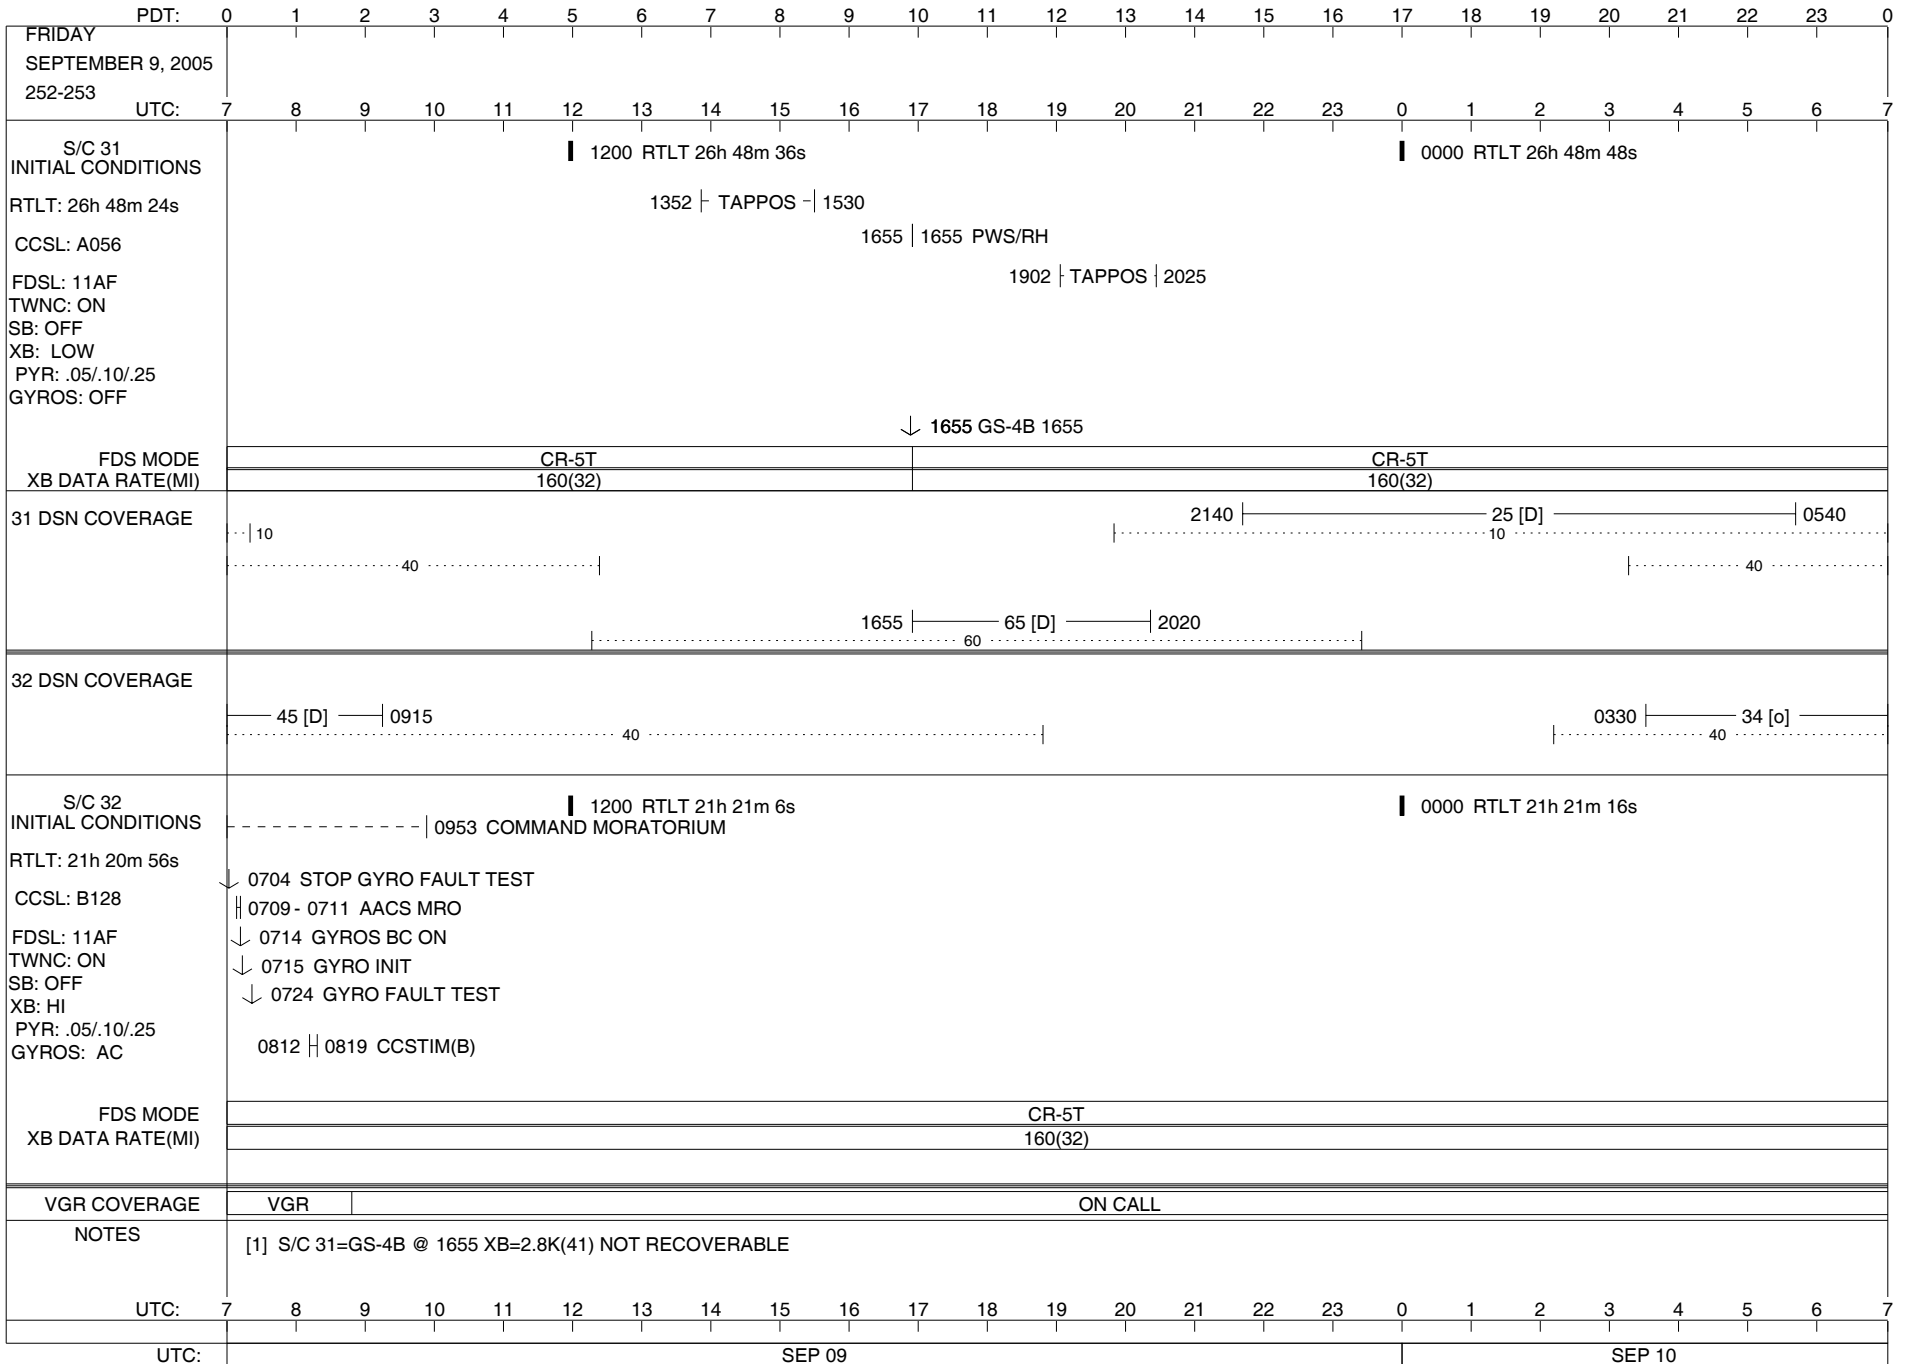

ISSUE DATE: 09/07/05 13:15