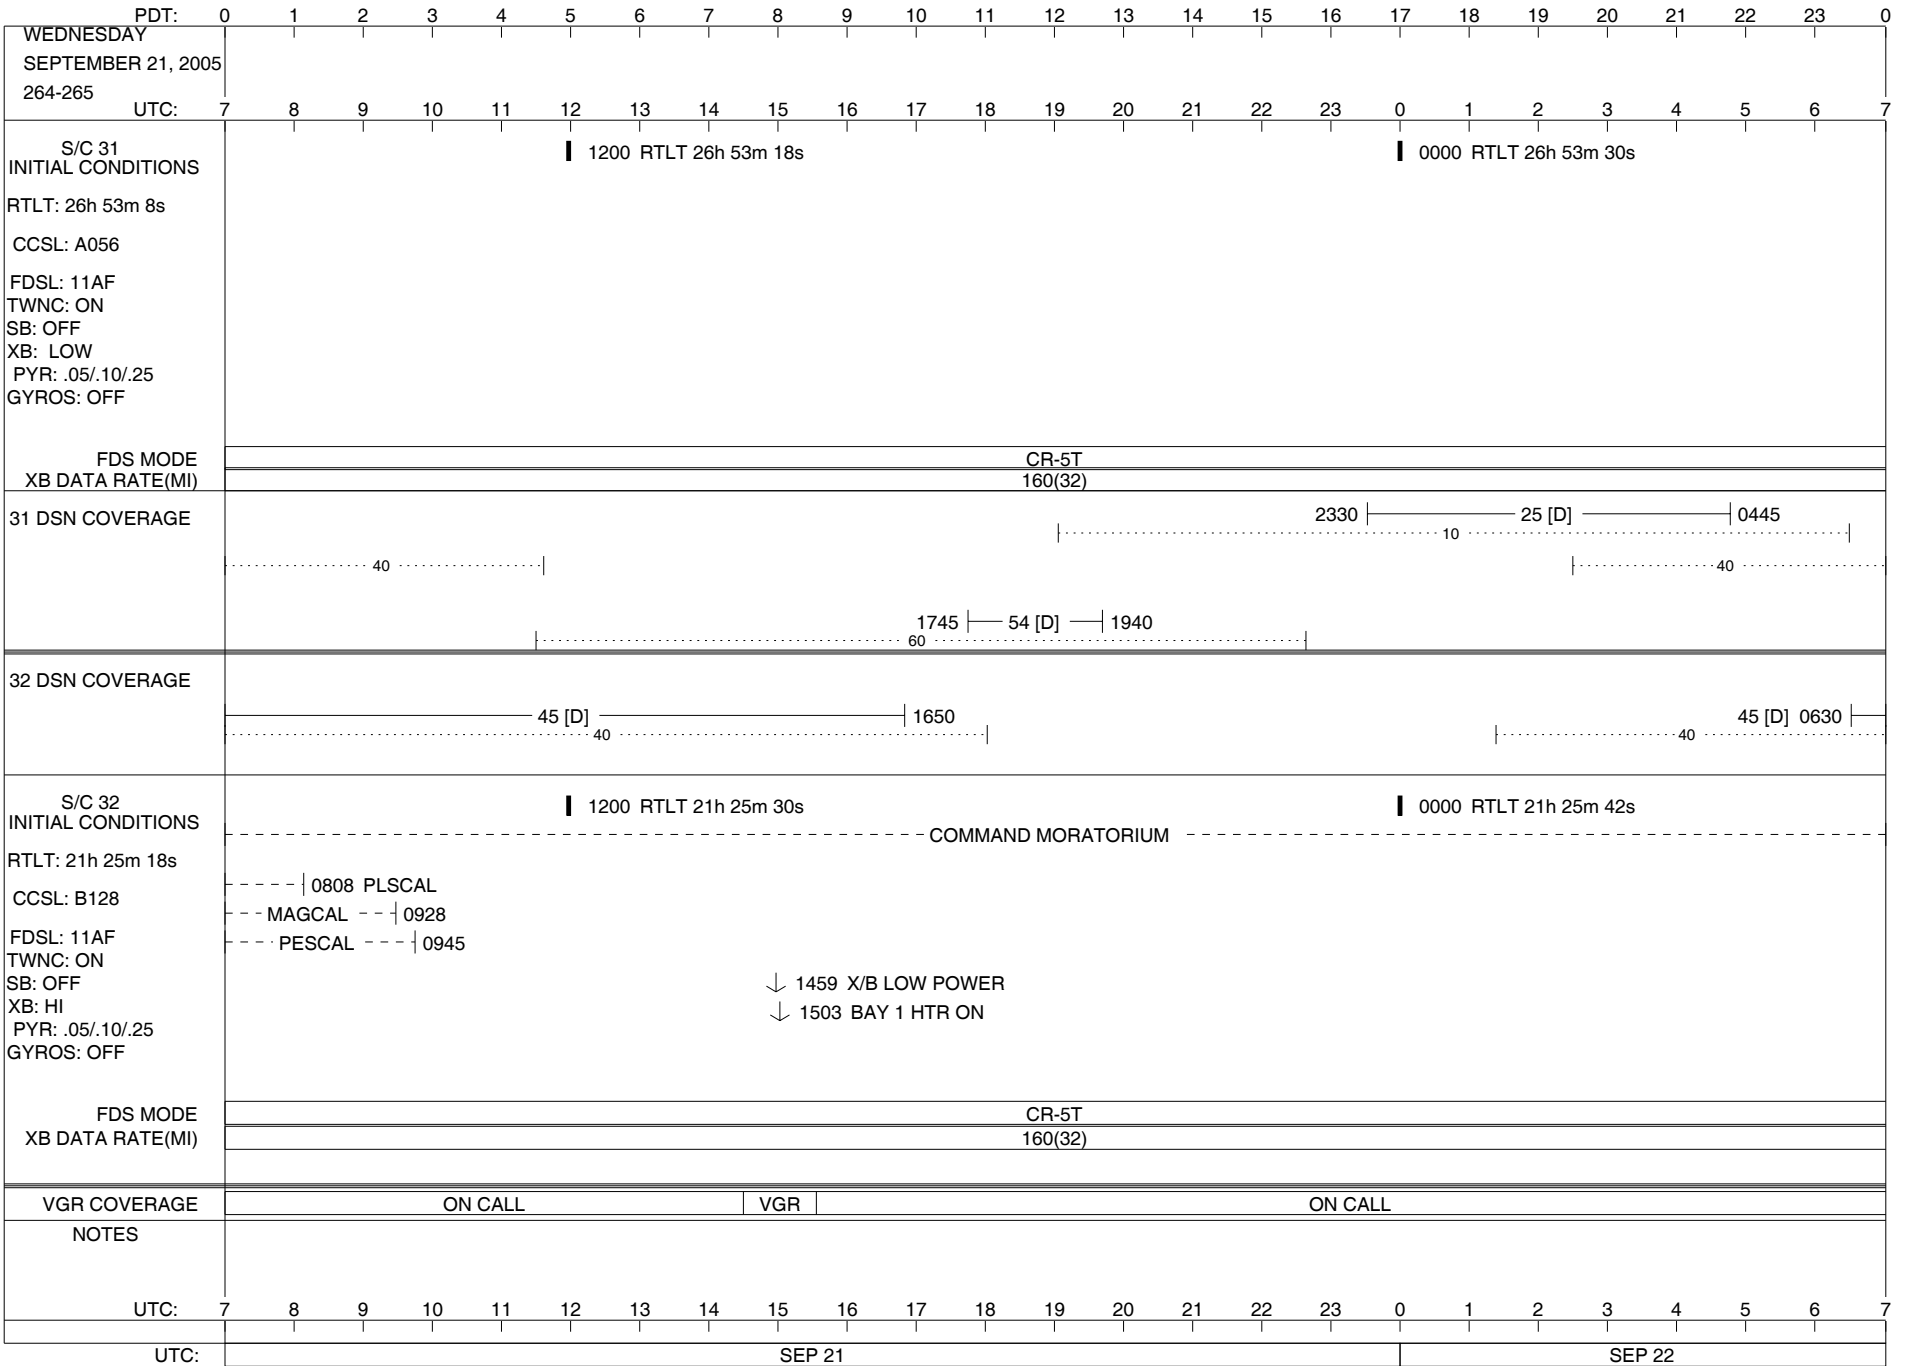

ISSUE DATE: 09/07/05 13:15