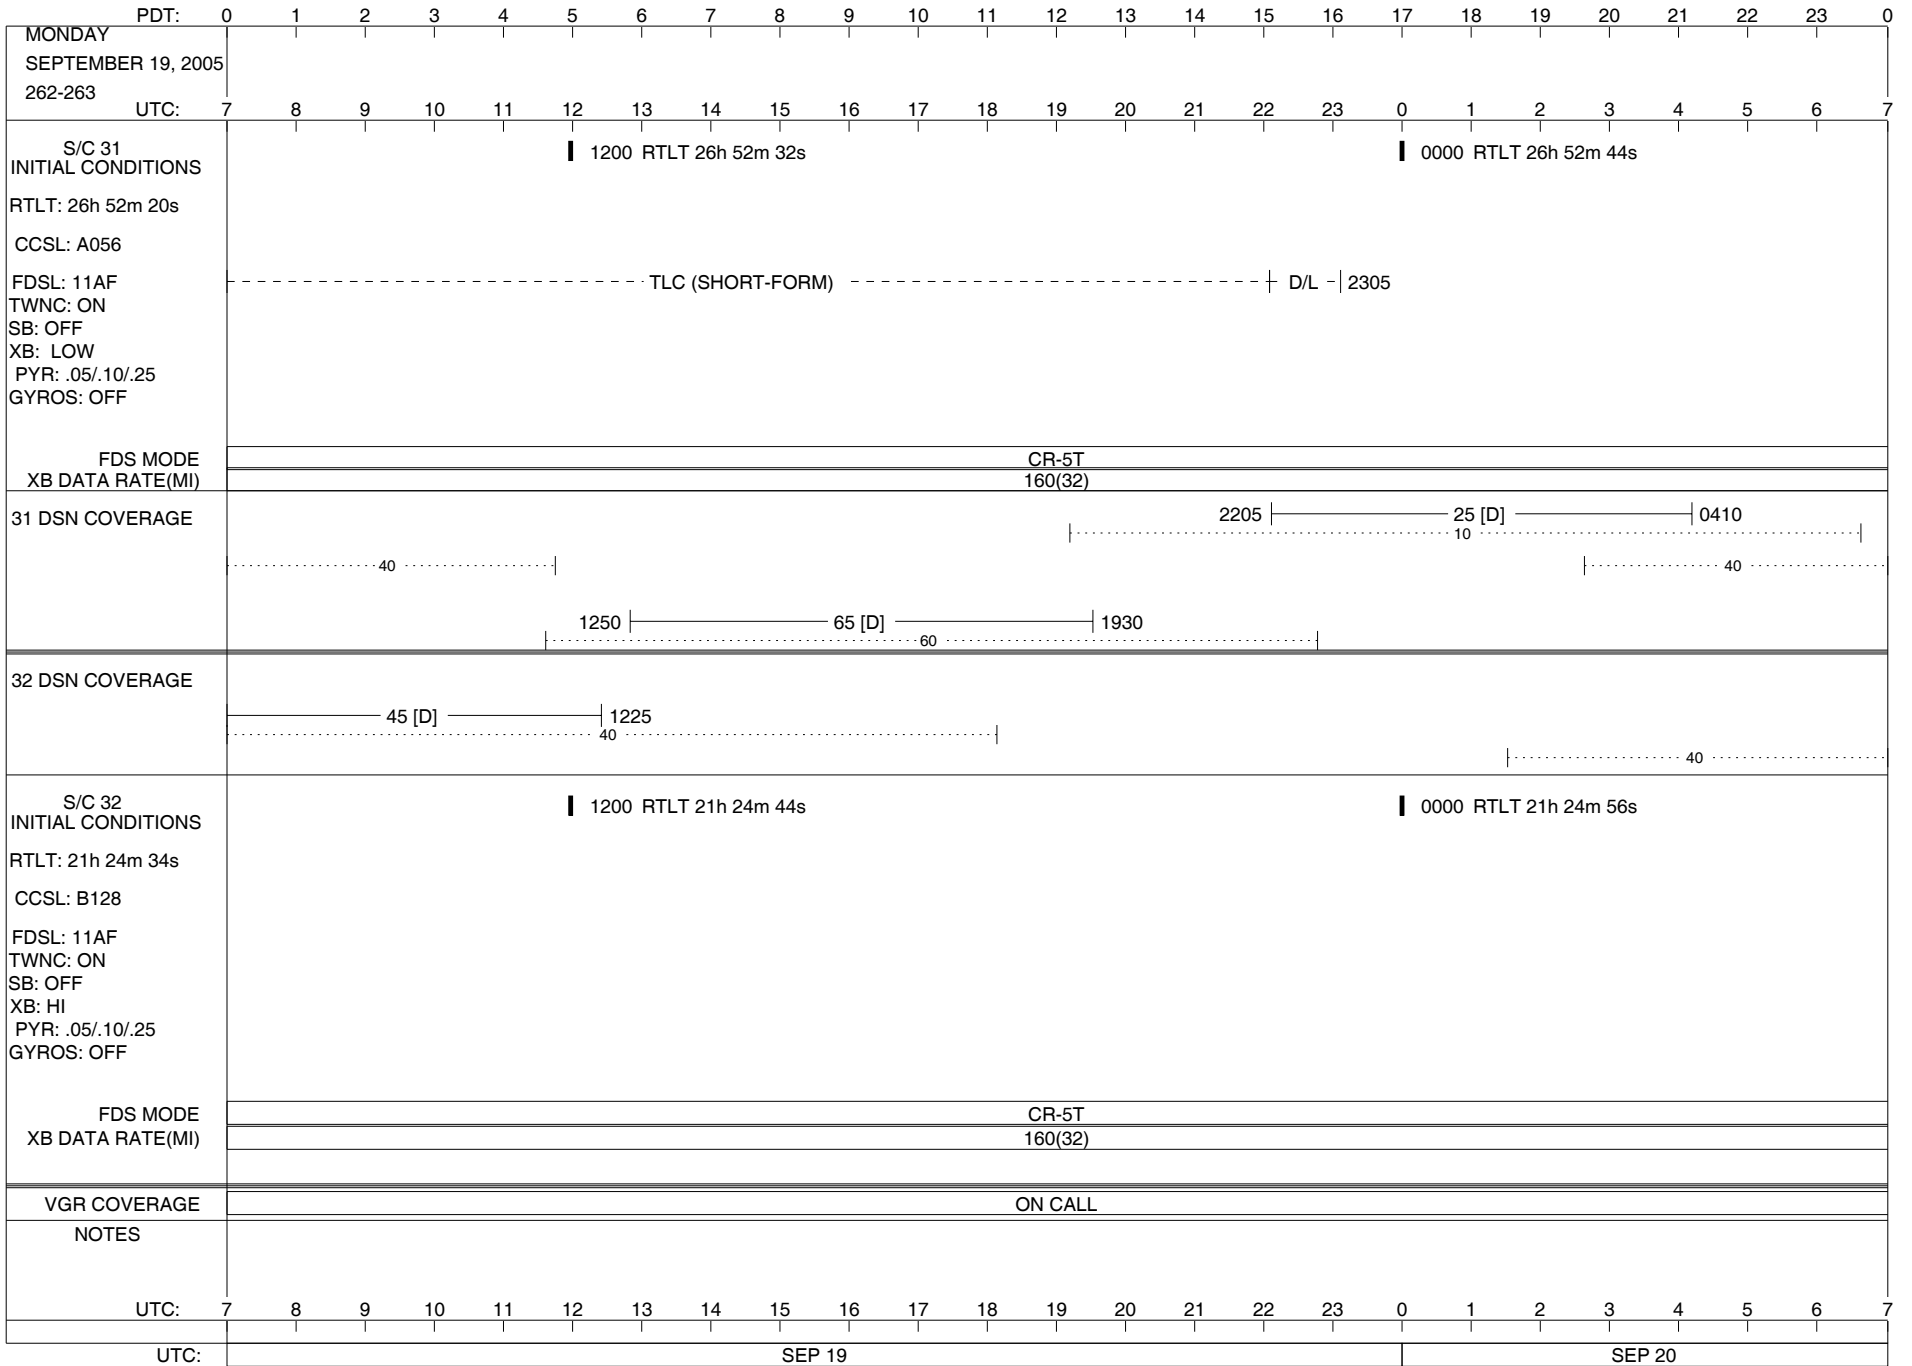

ISSUE DATE: 09/07/05 13:15

ISSUE DATE: 09/07/05 13:15

ISSUE DATE: 09/07/05 13:15

ISSUE DATE: 09/07/05 13:15

ISSUE DATE: 09/07/05 13:15

TUESDAY		PDT: 0 1 2 3 4 5 6 7 8 9 10 11 12 13 14 15 16 17 18 19 20 21 22 23 0																									
SEPTEMBER 20, 2005																											
263-264		UTC: 7 8 9 10 11 12 13 14 15 16 17 18 19 20 21 22 23 0 1 2 3 4 5 6 7																									
S/C 31 INITIAL CONDITIONS RTLT: 26h 52m 44s CCSL: A056 FDSL: 11AF TWNC: ON SB: OFF XB: LOW PYR: .05/.10/.25 GYROS: OFF	1200 RTLT 26h 52m 56s												0000 RTLT 26h 53m 8s														
																							PWS/RH 0633 - 0634		0633 GS-4B 0634 ↓		
	FDS MODE												CR-5T														
XB DATA RATE(MI)																								160(32)			
31 DSN COVERAGE		<p>Timeline for 31 DSN COVERAGE:</p> <ul style="list-style-type: none"> <li>0805 - 1225: 45 [D], 40</li> <li>1205 - 1625: 34 [D], 40</li> <li>1510 - 1940: 54 [D], 60</li> <li>2245 - 0500: 25 [D], 10, 40</li> </ul>																									
32 DSN COVERAGE		<p>Timeline for 32 DSN COVERAGE:</p> <ul style="list-style-type: none"> <li>0805 - 1225: 45 [D], 40</li> <li>1205 - 1625: 34 [D], 40</li> <li>0245 - 0500: 45 [D], 40</li> </ul>																									
S/C 32 INITIAL CONDITIONS RTLT: 21h 24m 56s CCSL: B128 FDSL: 11AF TWNC: ON SB: OFF XB: HI PYR: .05/.10/.25 GYROS: OFF	1200 RTLT 21h 25m 8s												0000 RTLT 21h 25m 18s														
	1803  ----- COMMAND MORATORIUM -----																		PWS/RH 0511   0512		0511 GS-4B 0512 ↓						
	FDS MODE												CR-5T												CR-5T		
XB DATA RATE(MI)																								160(32)		160(32)	
VGR COVERAGE		ON CALL																									
NOTES		[1] S/C 31=GS-4B @ 0633 XB=2.8K(41) NOT RECOVERABLE [2] S/C 32=GS-4B @ 0511 XB=2.8K(41) NOT RECOVERABLE																									
UTC: 7 8 9 10 11 12 13 14 15 16 17 18 19 20 21 22 23 0 1 2 3 4 5 6 7																											
UTC: SEP 20												SEP 21															