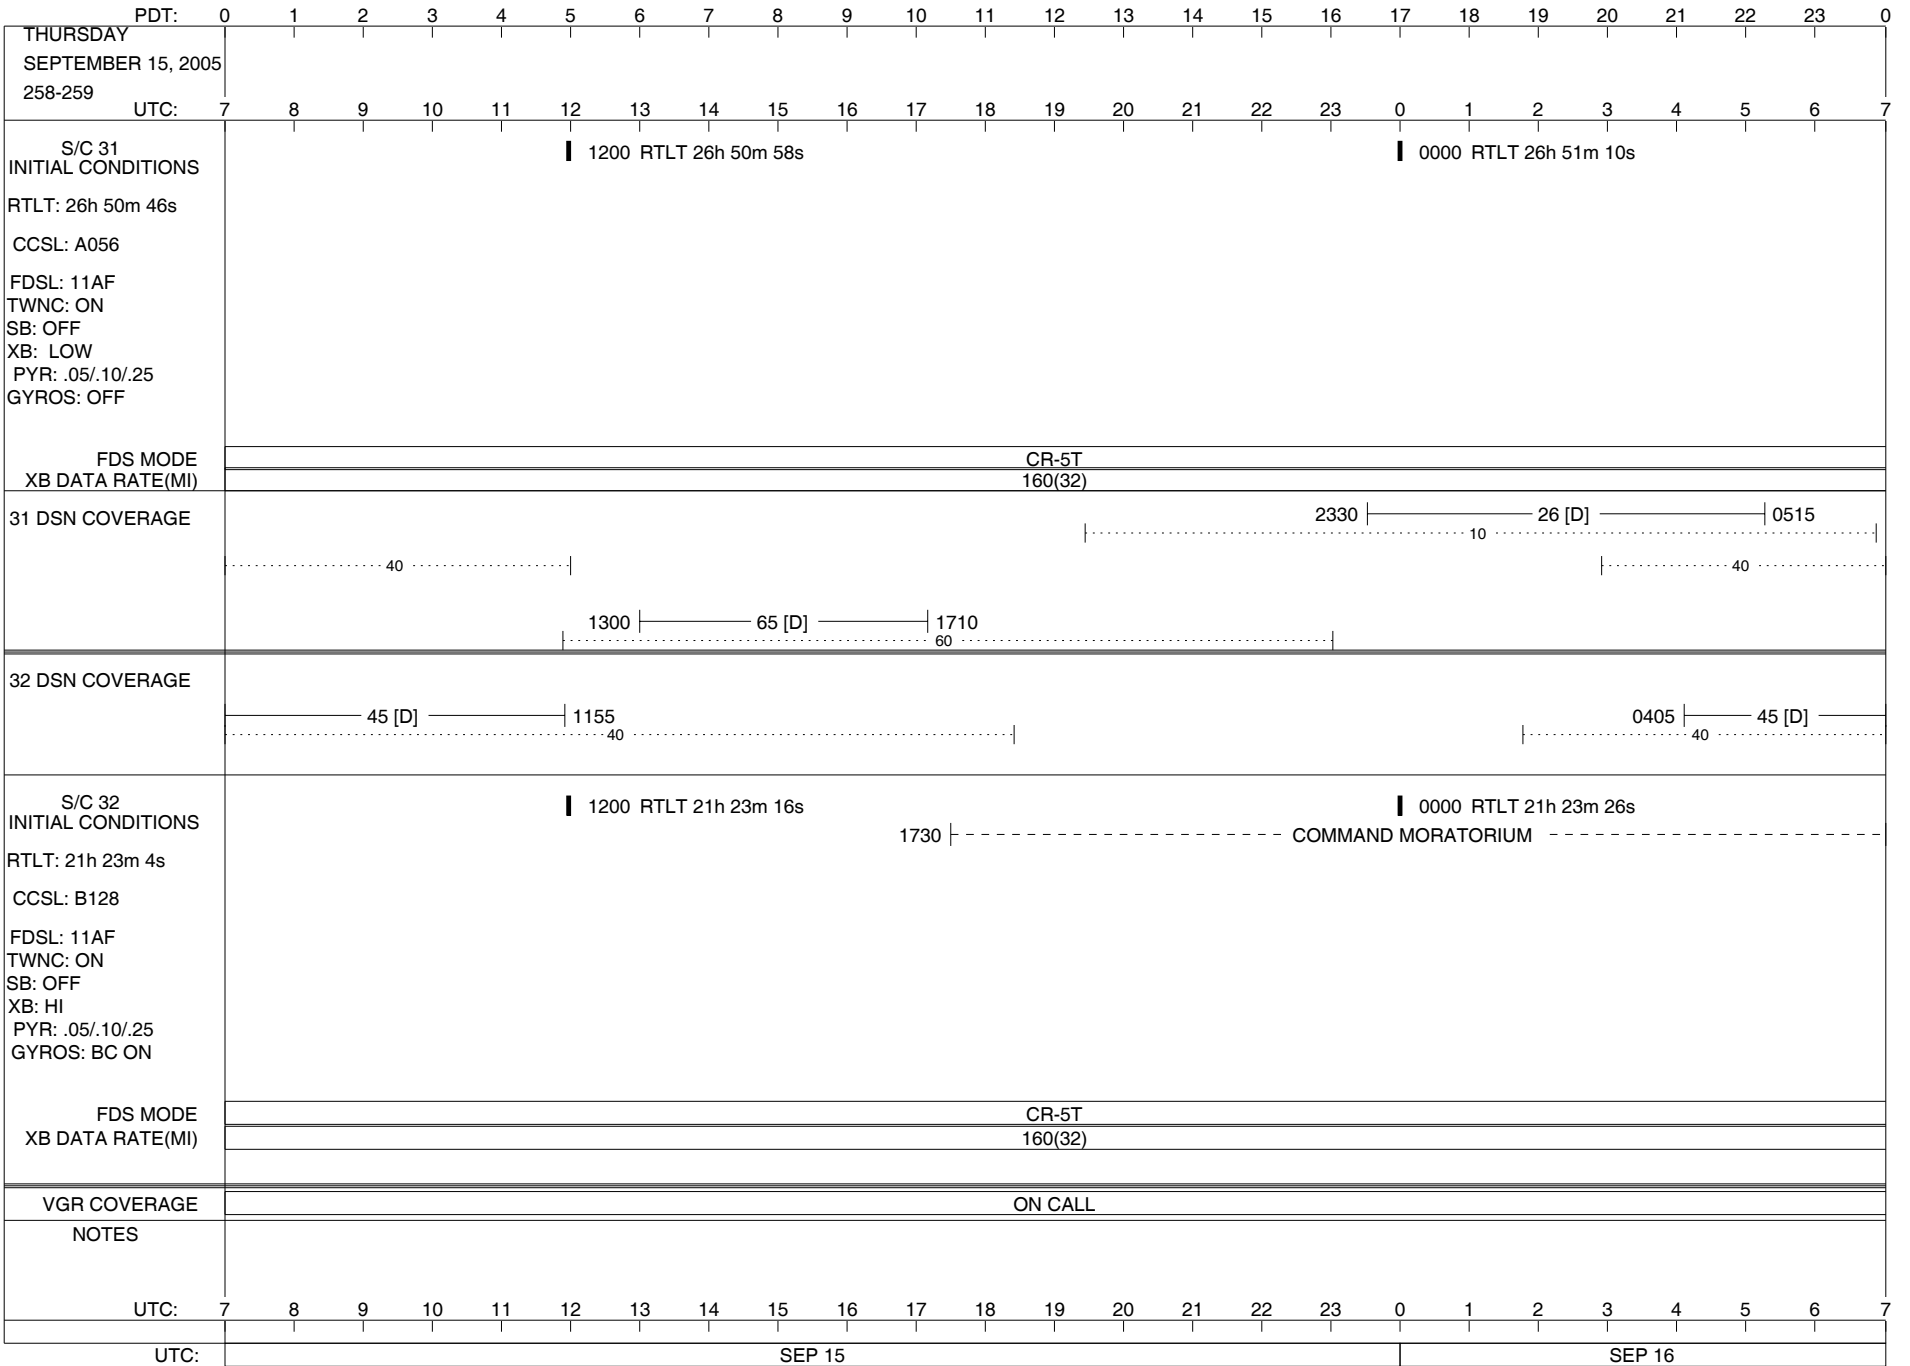

VGR COVERAGE ON CALL

NOTES

UTC: 7 8 9 10 11 12 13 14 15 16 17 18 19 20 21 22 23 0 1 2 3 4 5 6 7  
 UTC: SEP 11 SEP 12

ISSUE DATE: 09/07/05 13:15

ISSUE DATE: 09/07/05 13:15

ISSUE DATE: 09/07/05 13:15

ISSUE DATE: 09/07/05 13:15