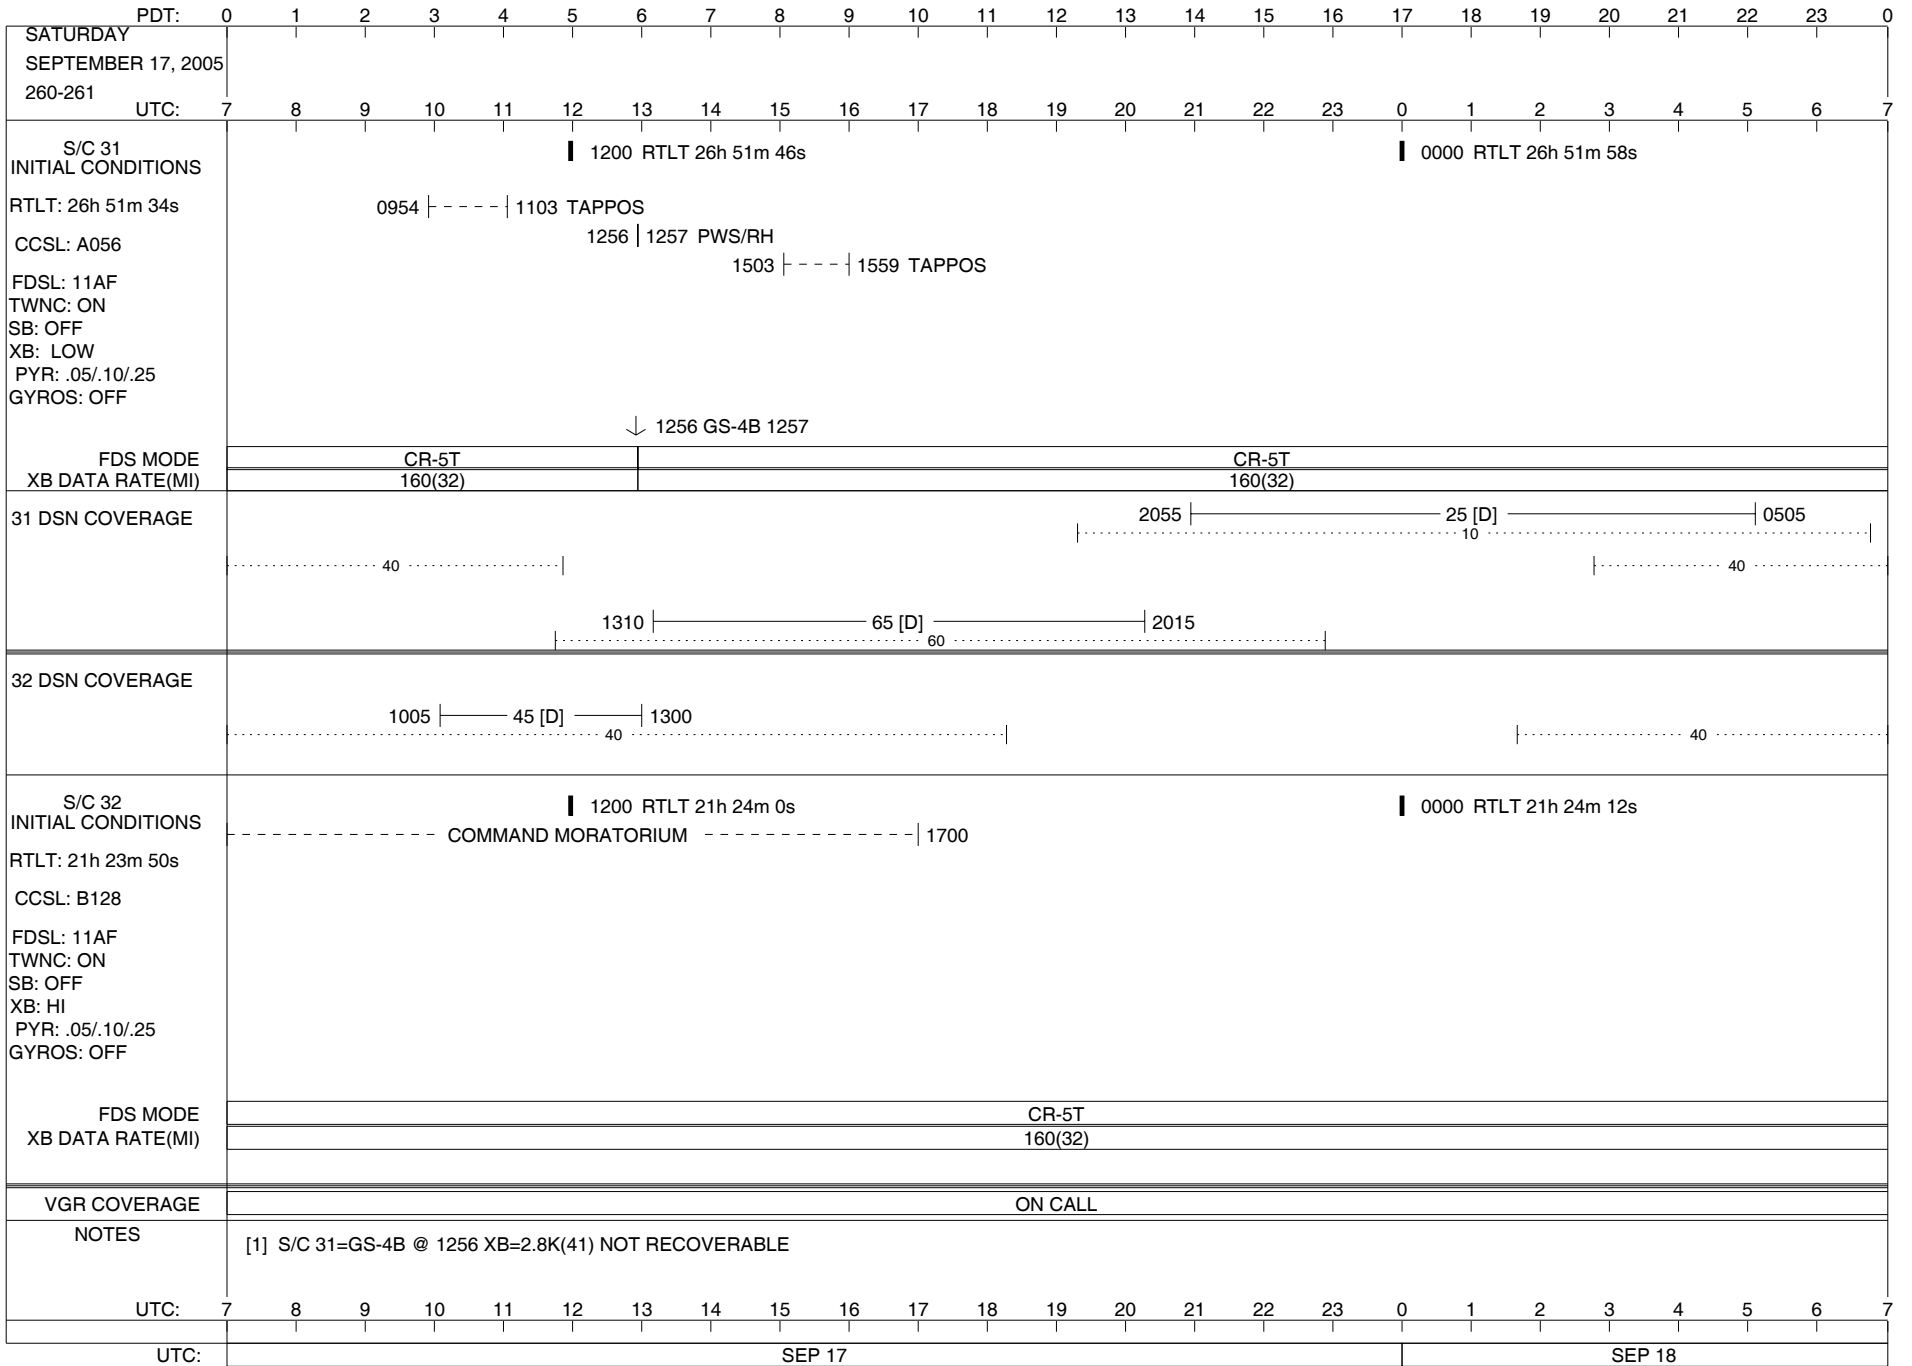

ISSUE DATE: 09/07/05 13:15