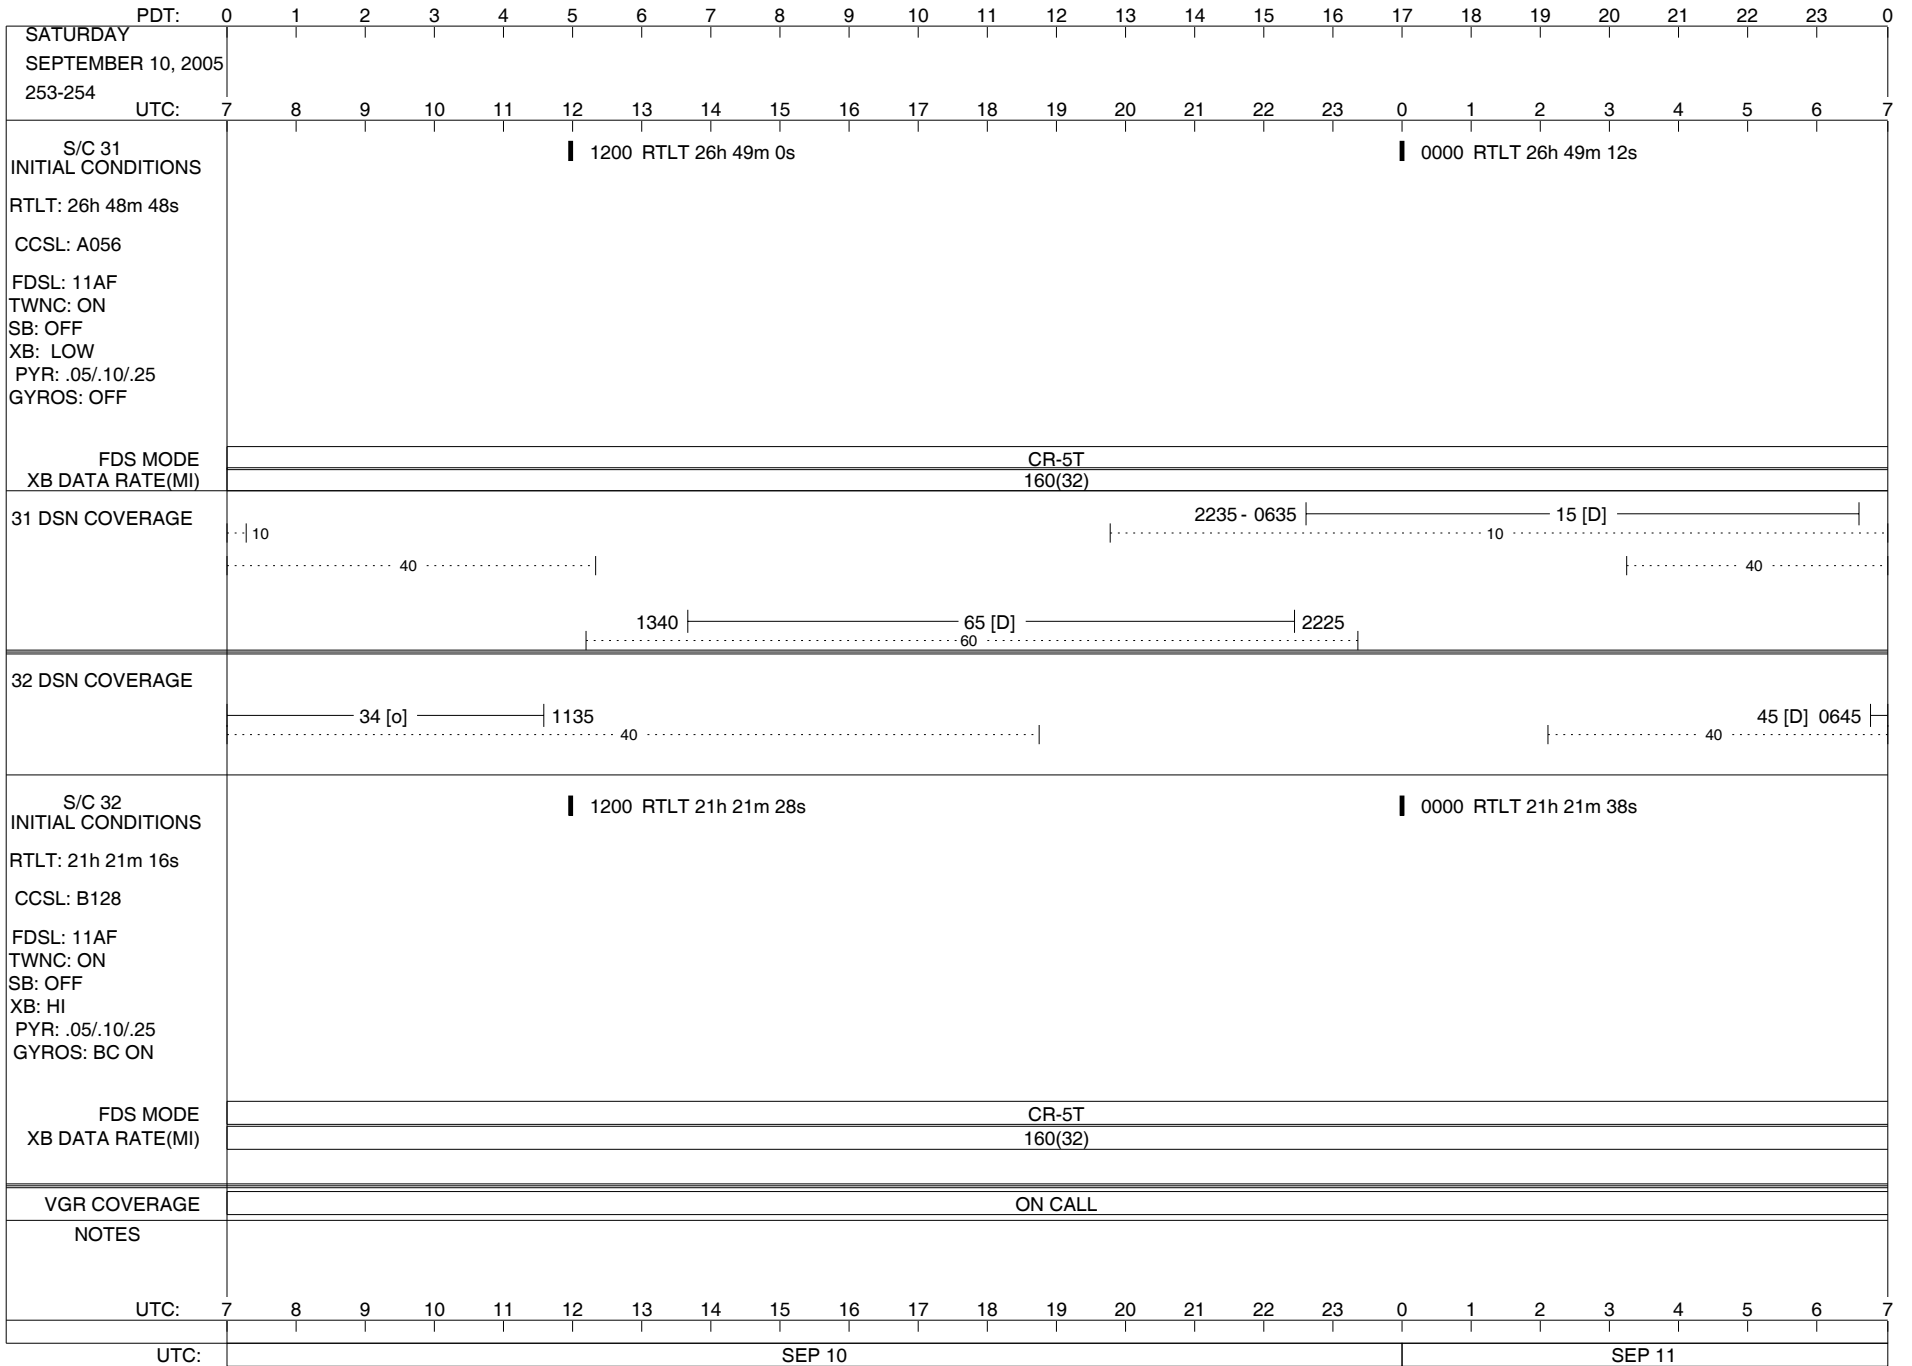

- LEGEND:**
- ▽ = R/T Command (Last chance or Contingency)
  - ▼ = R/T Command (Scheduled)
  - \* = Result of R/T Command
  - n = (where n = 1,2,3 ..) Special Note, see bottom of page
  - D = Downlink only pass
  - A = Arrayed station
  - U = Uplink only pass
  - B = BLF
  - [o] = Ramp-through
  - H = High Power Transmitter
  - T = TLC Uplink

\*Electronic Copy Only  
(20 – Dist/N: Paper Copies)  
05/13/05

ISSUE DATE: 09/07/05 13:15

ISSUE DATE: 09/07/05 13:15

ISSUE DATE: 09/07/05 13:15

ISSUE DATE: 09/07/05 13:15

PDT: 0 1 2 3 4 5 6 7 8 9 10 11 12 13 14 15 16 17 18 19 20 21 22 23 0  
 SUNDAY  
 SEPTEMBER 11, 2005  
 254-255 UTC: 7 8 9 10 11 12 13 14 15 16 17 18 19 20 21 22 23 0 1 2 3 4 5 6 7