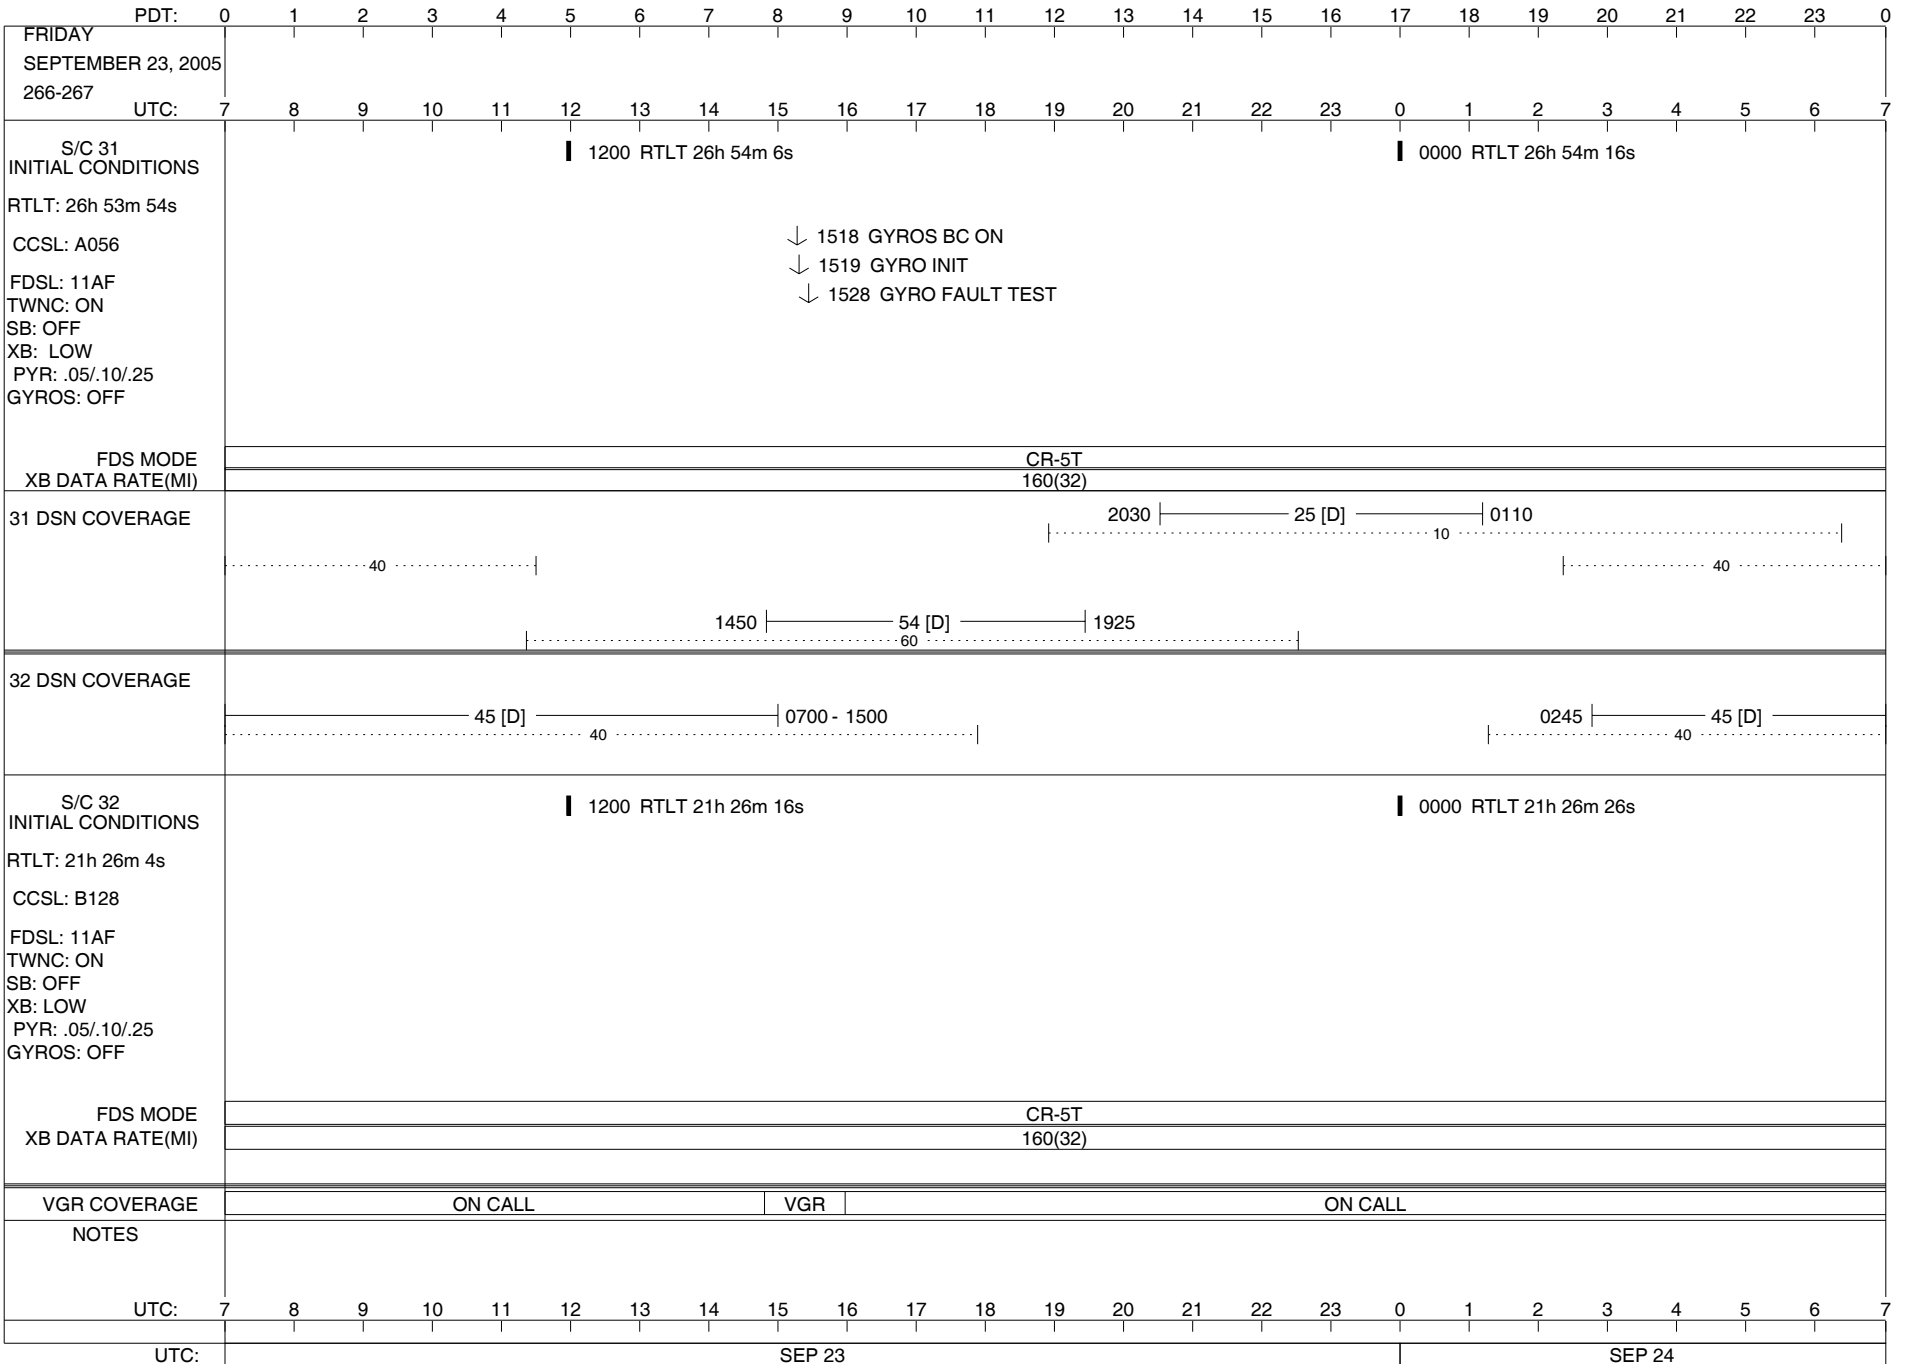

ISSUE DATE: 09/07/05 13:15