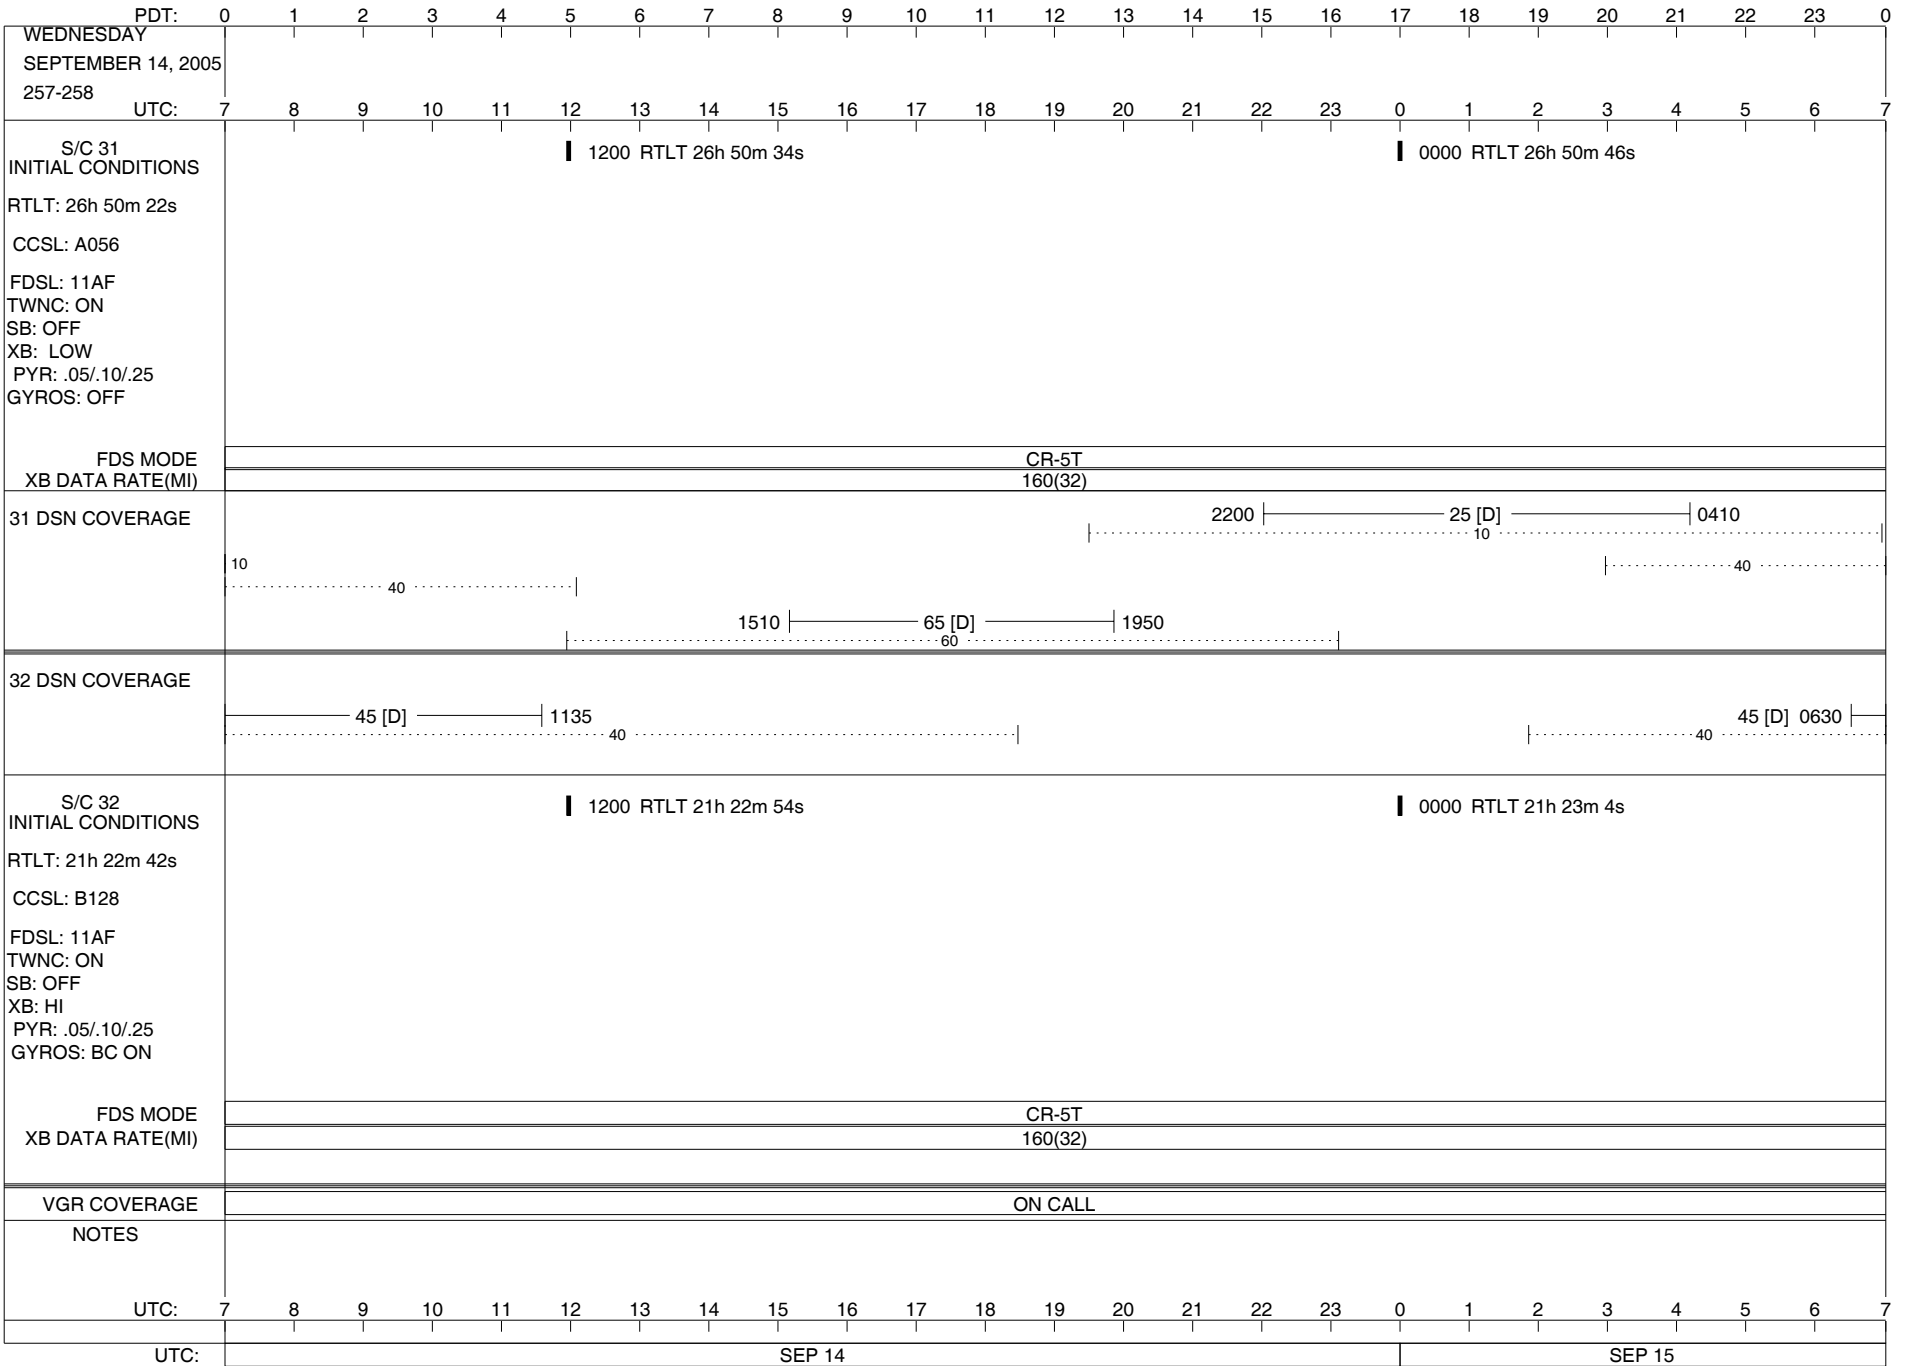

VGR COVERAGE ON CALL

NOTES

UTC: 7 8 9 10 11 12 13 14 15 16 17 18 19 20 21 22 23 0 1 2 3 4 5 6 7  
 UTC: SEP 11 SEP 12

ISSUE DATE: 09/07/05 13:15

ISSUE DATE: 09/07/05 13:15

ISSUE DATE: 09/07/05 13:15

ISSUE DATE: 09/07/05 13:15