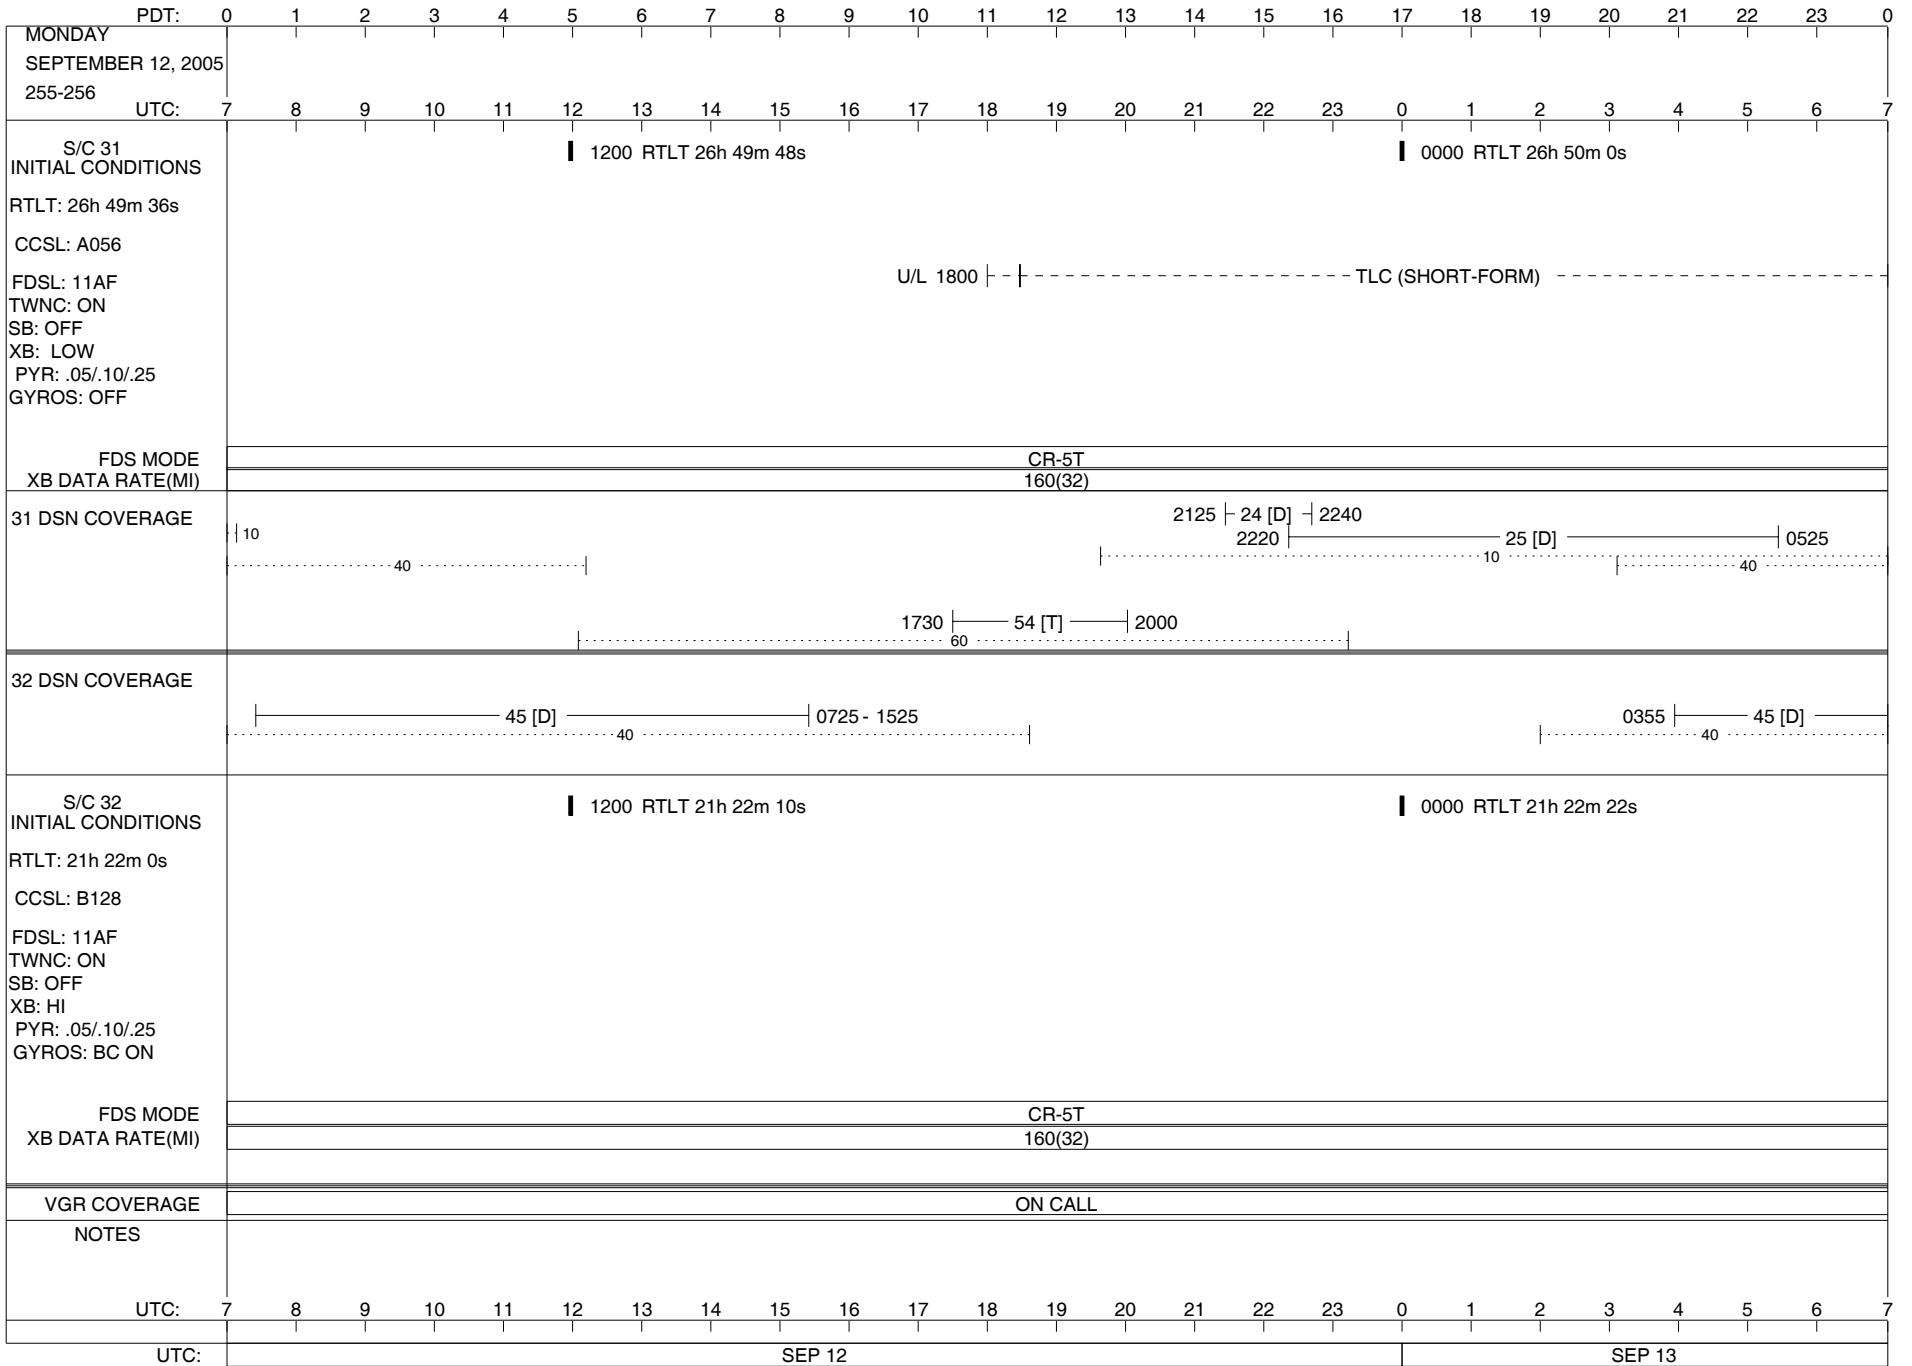

ISSUE DATE: 09/07/05 13:15