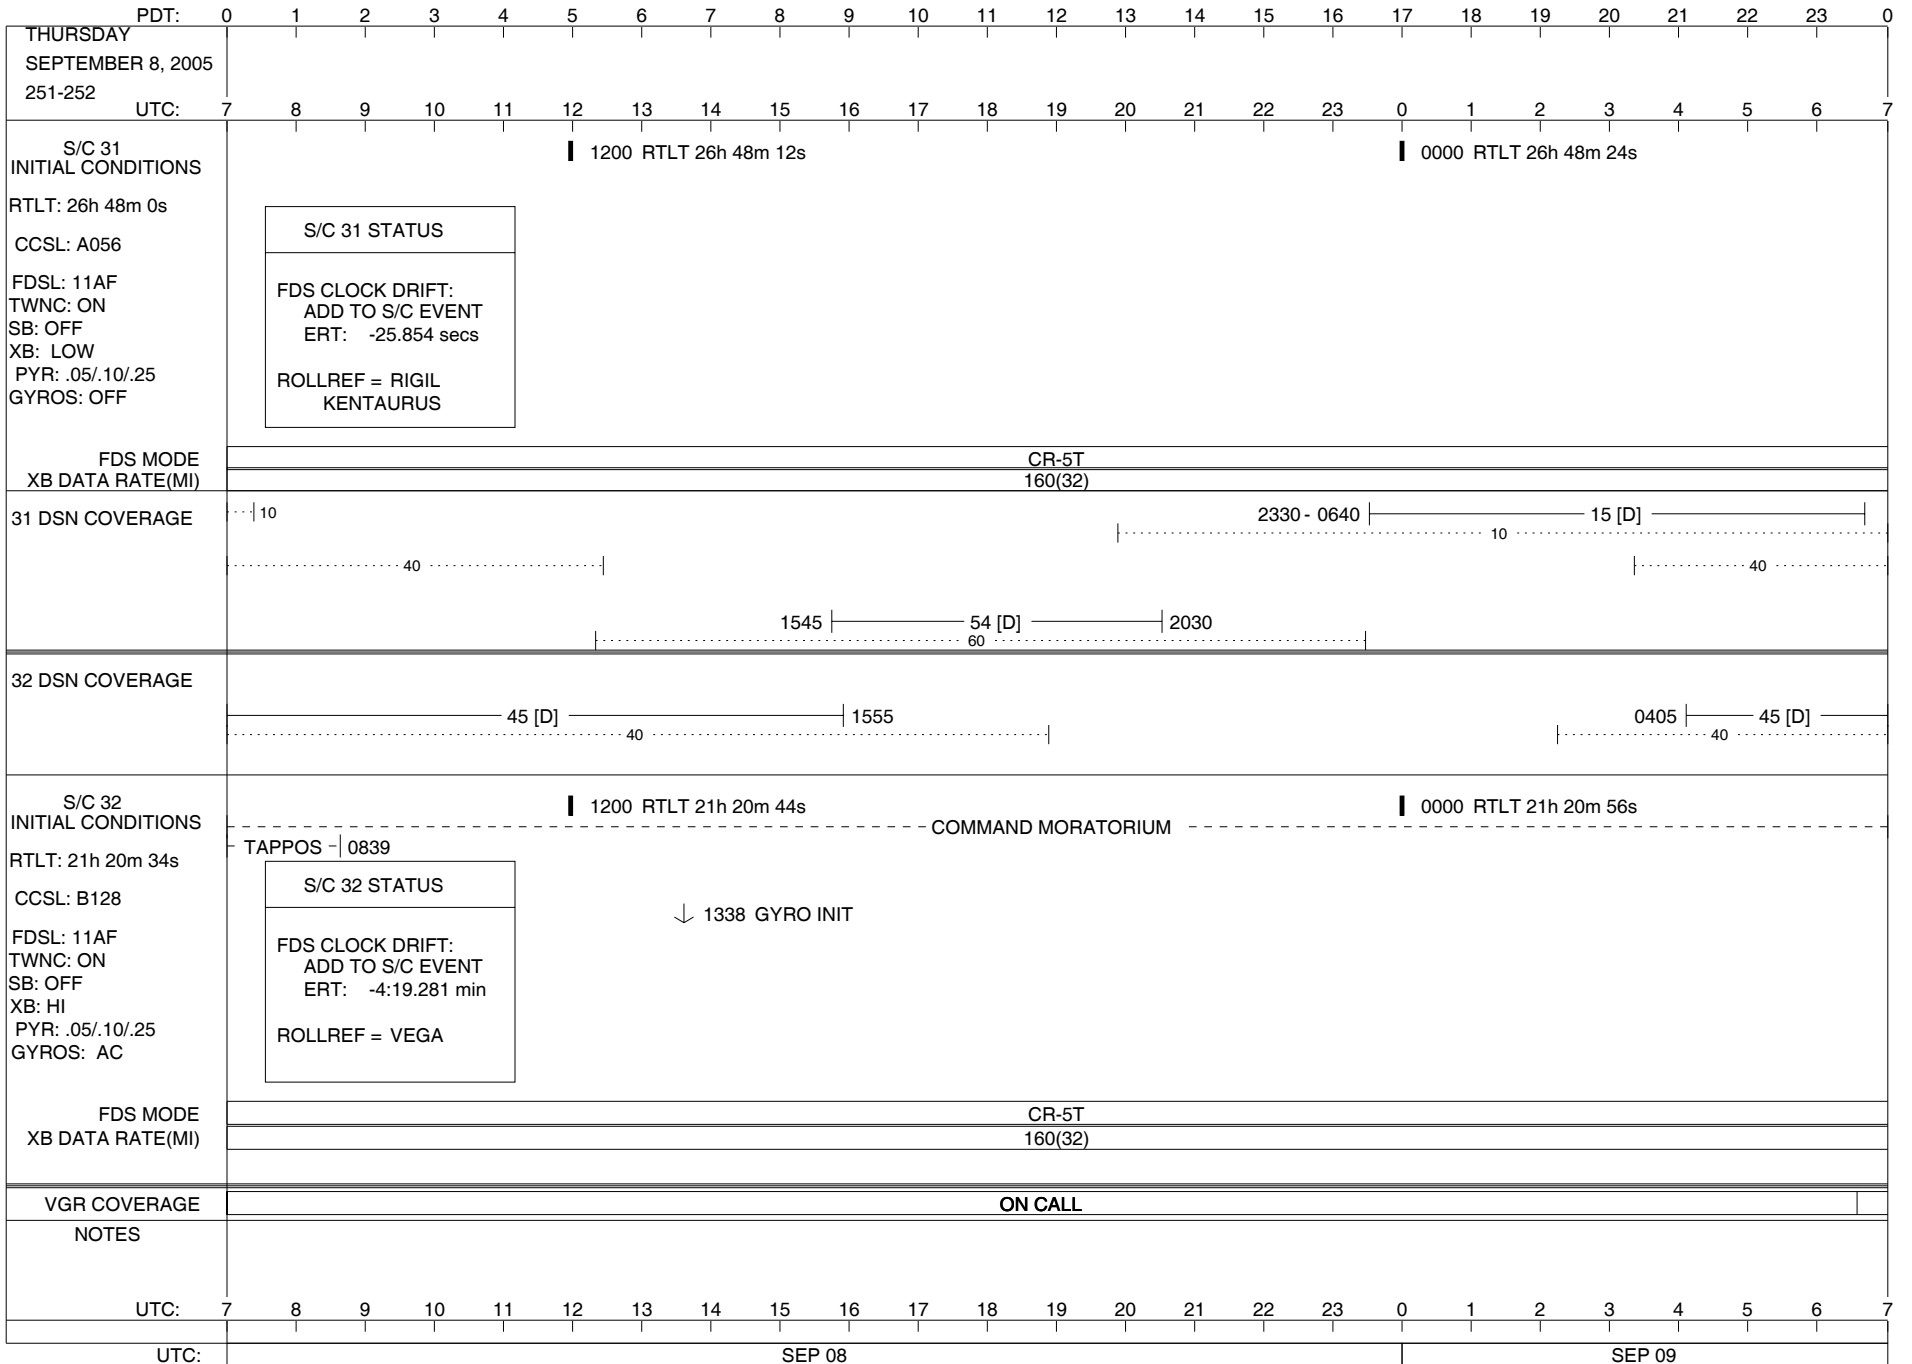

ISSUE DATE: 09/07/05 13:15