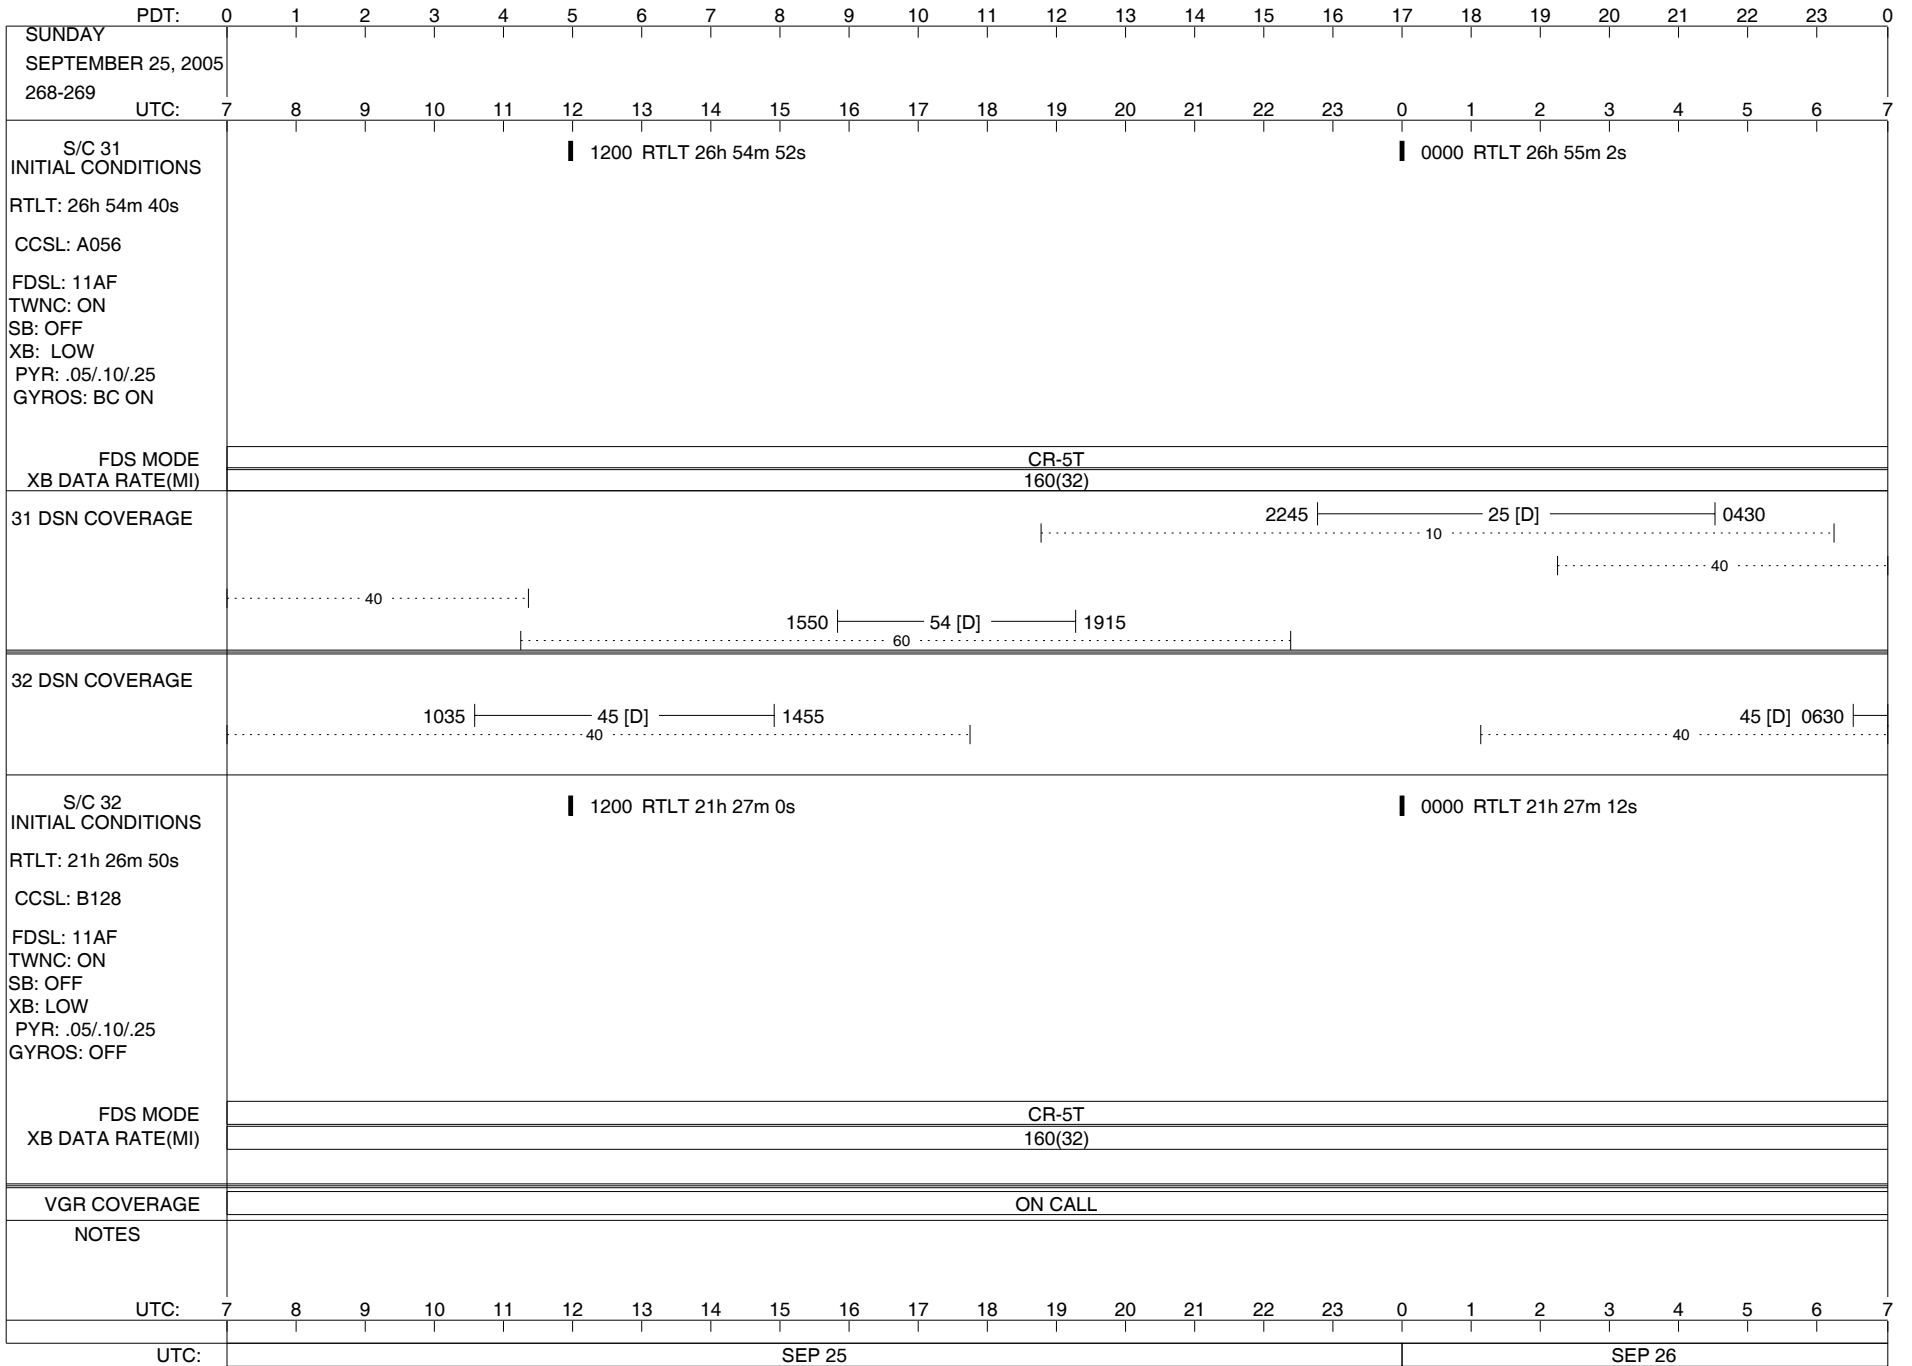

ISSUE DATE: 09/07/05 13:15