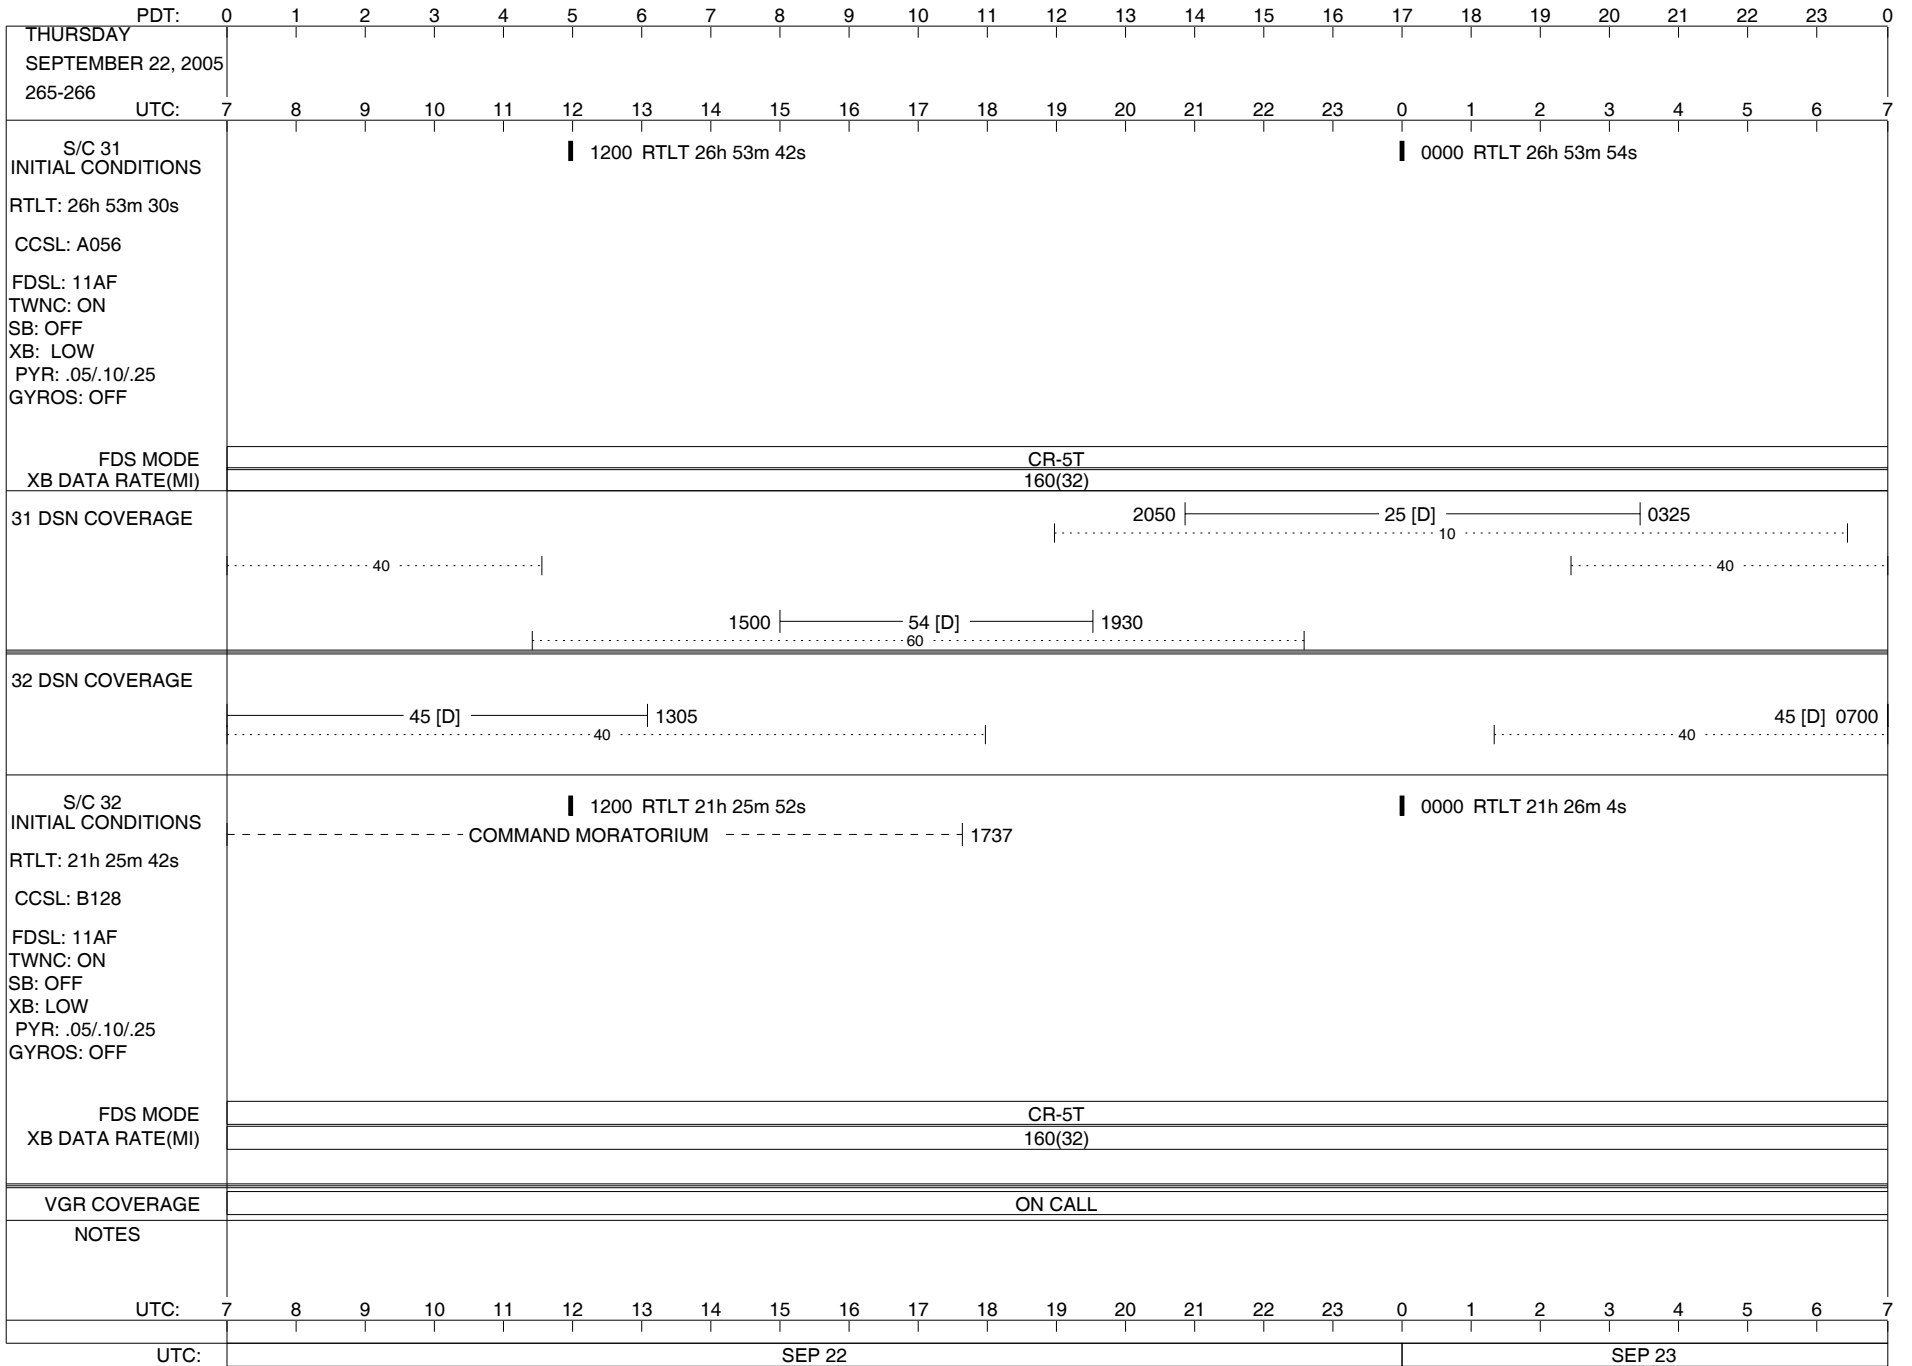

ISSUE DATE: 09/07/05 13:15