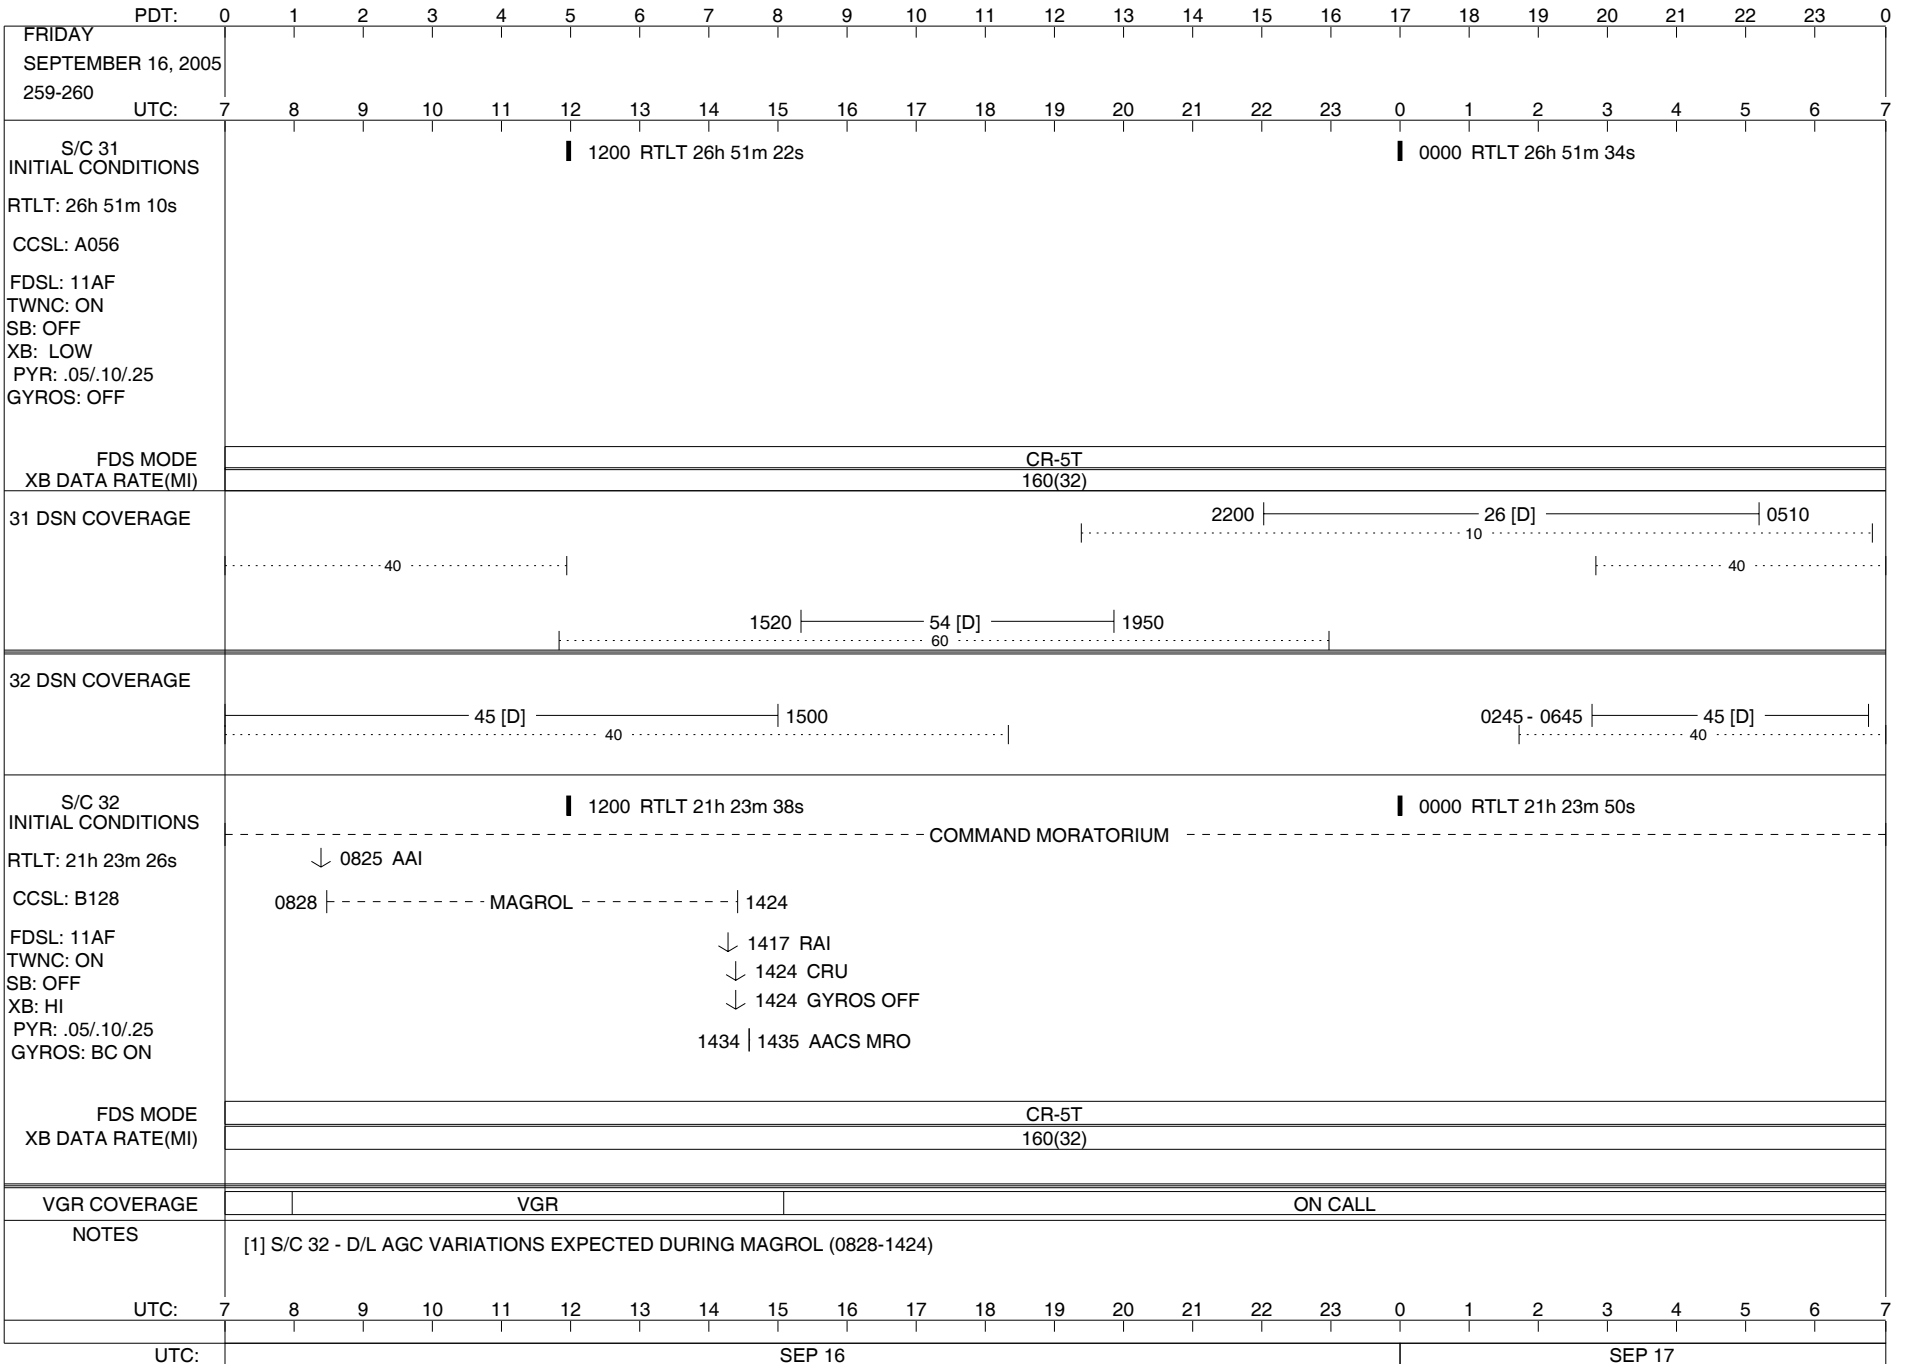

ISSUE DATE: 09/07/05 13:15