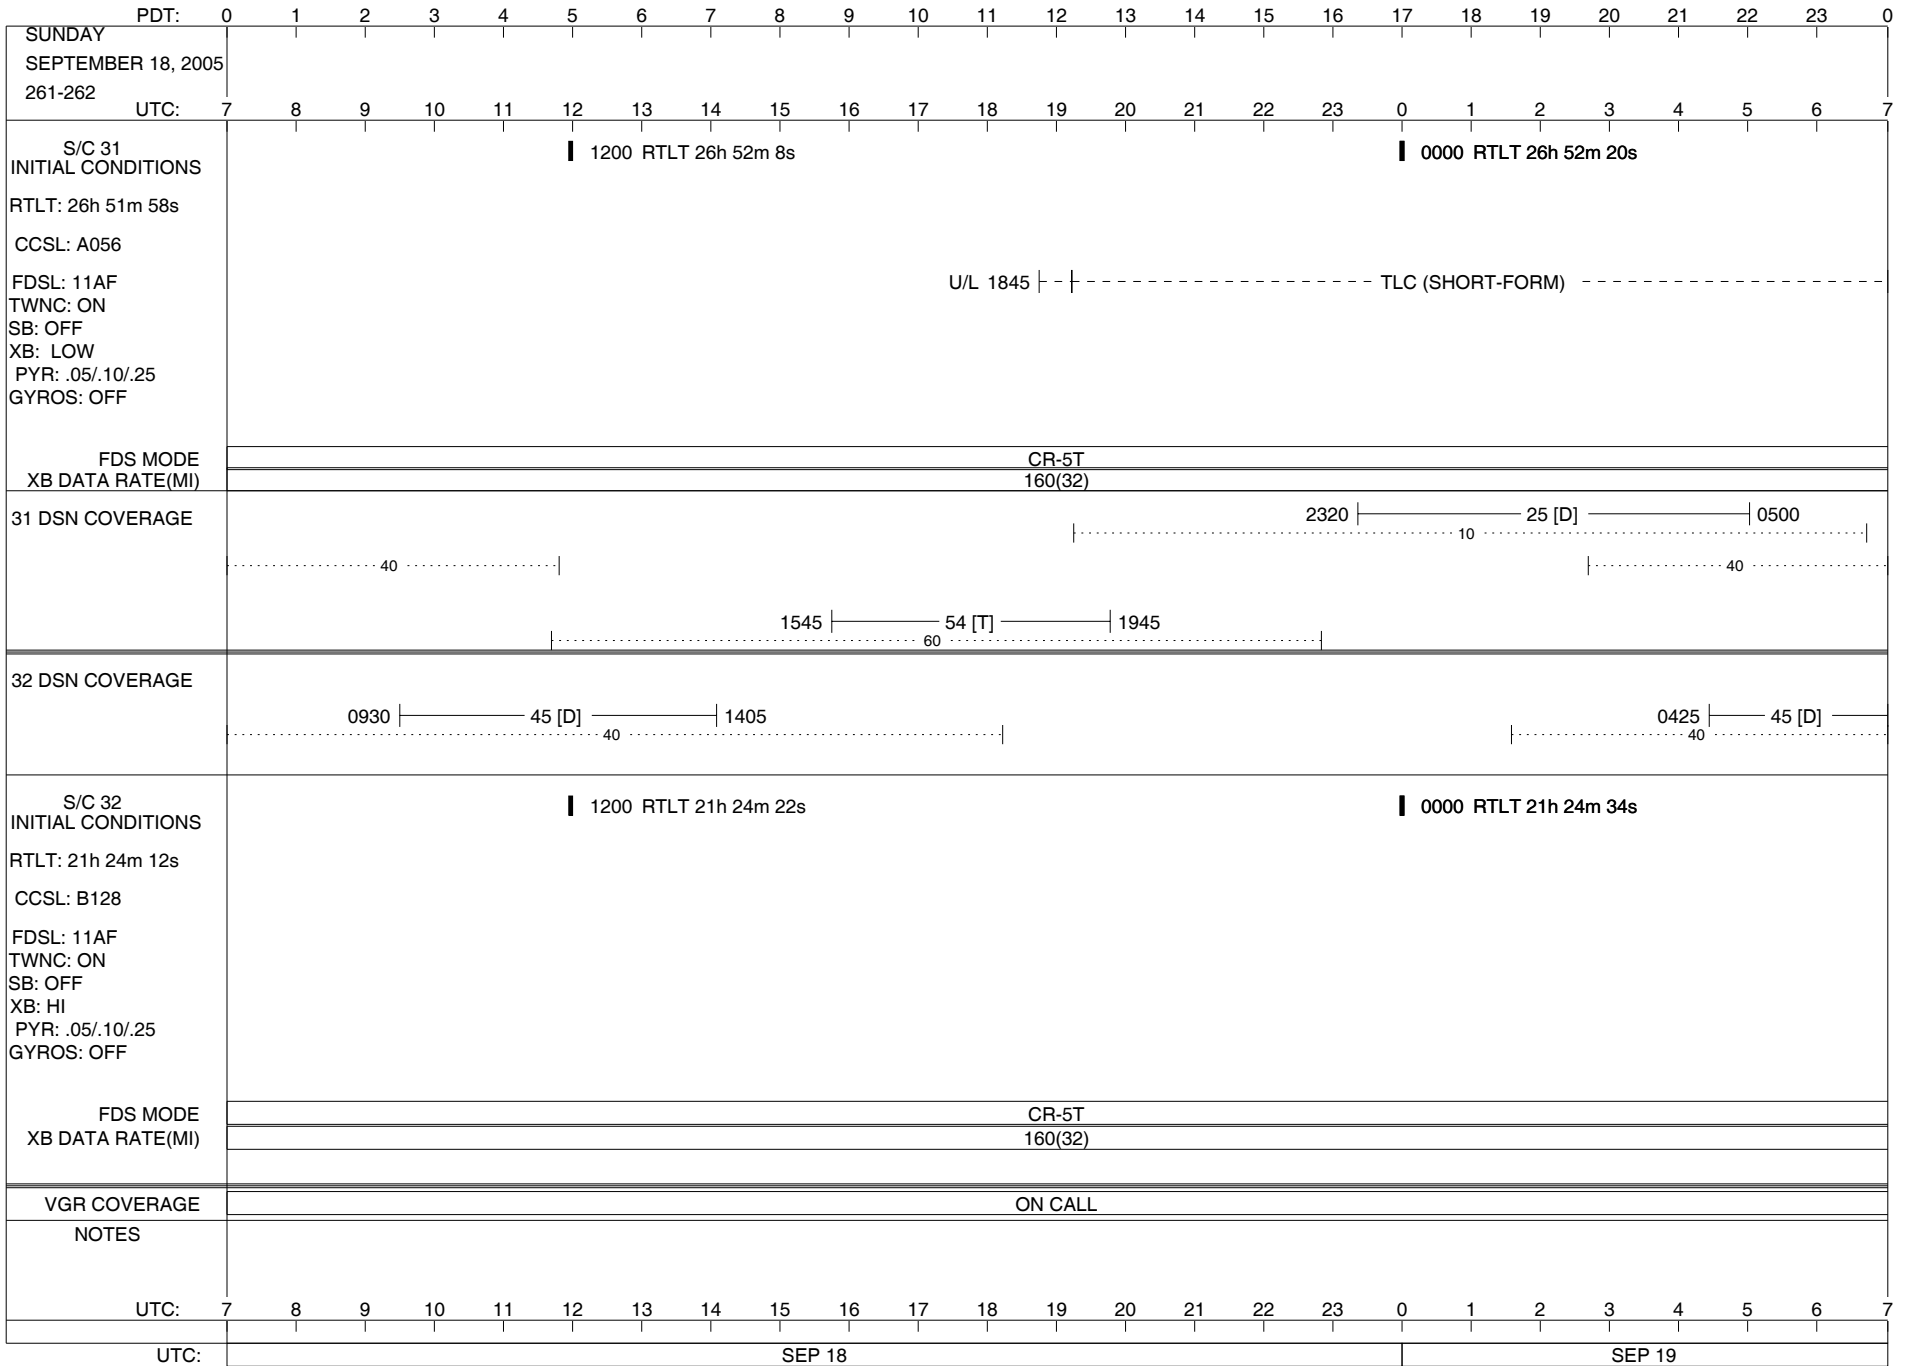

ISSUE DATE: 09/07/05 13:15