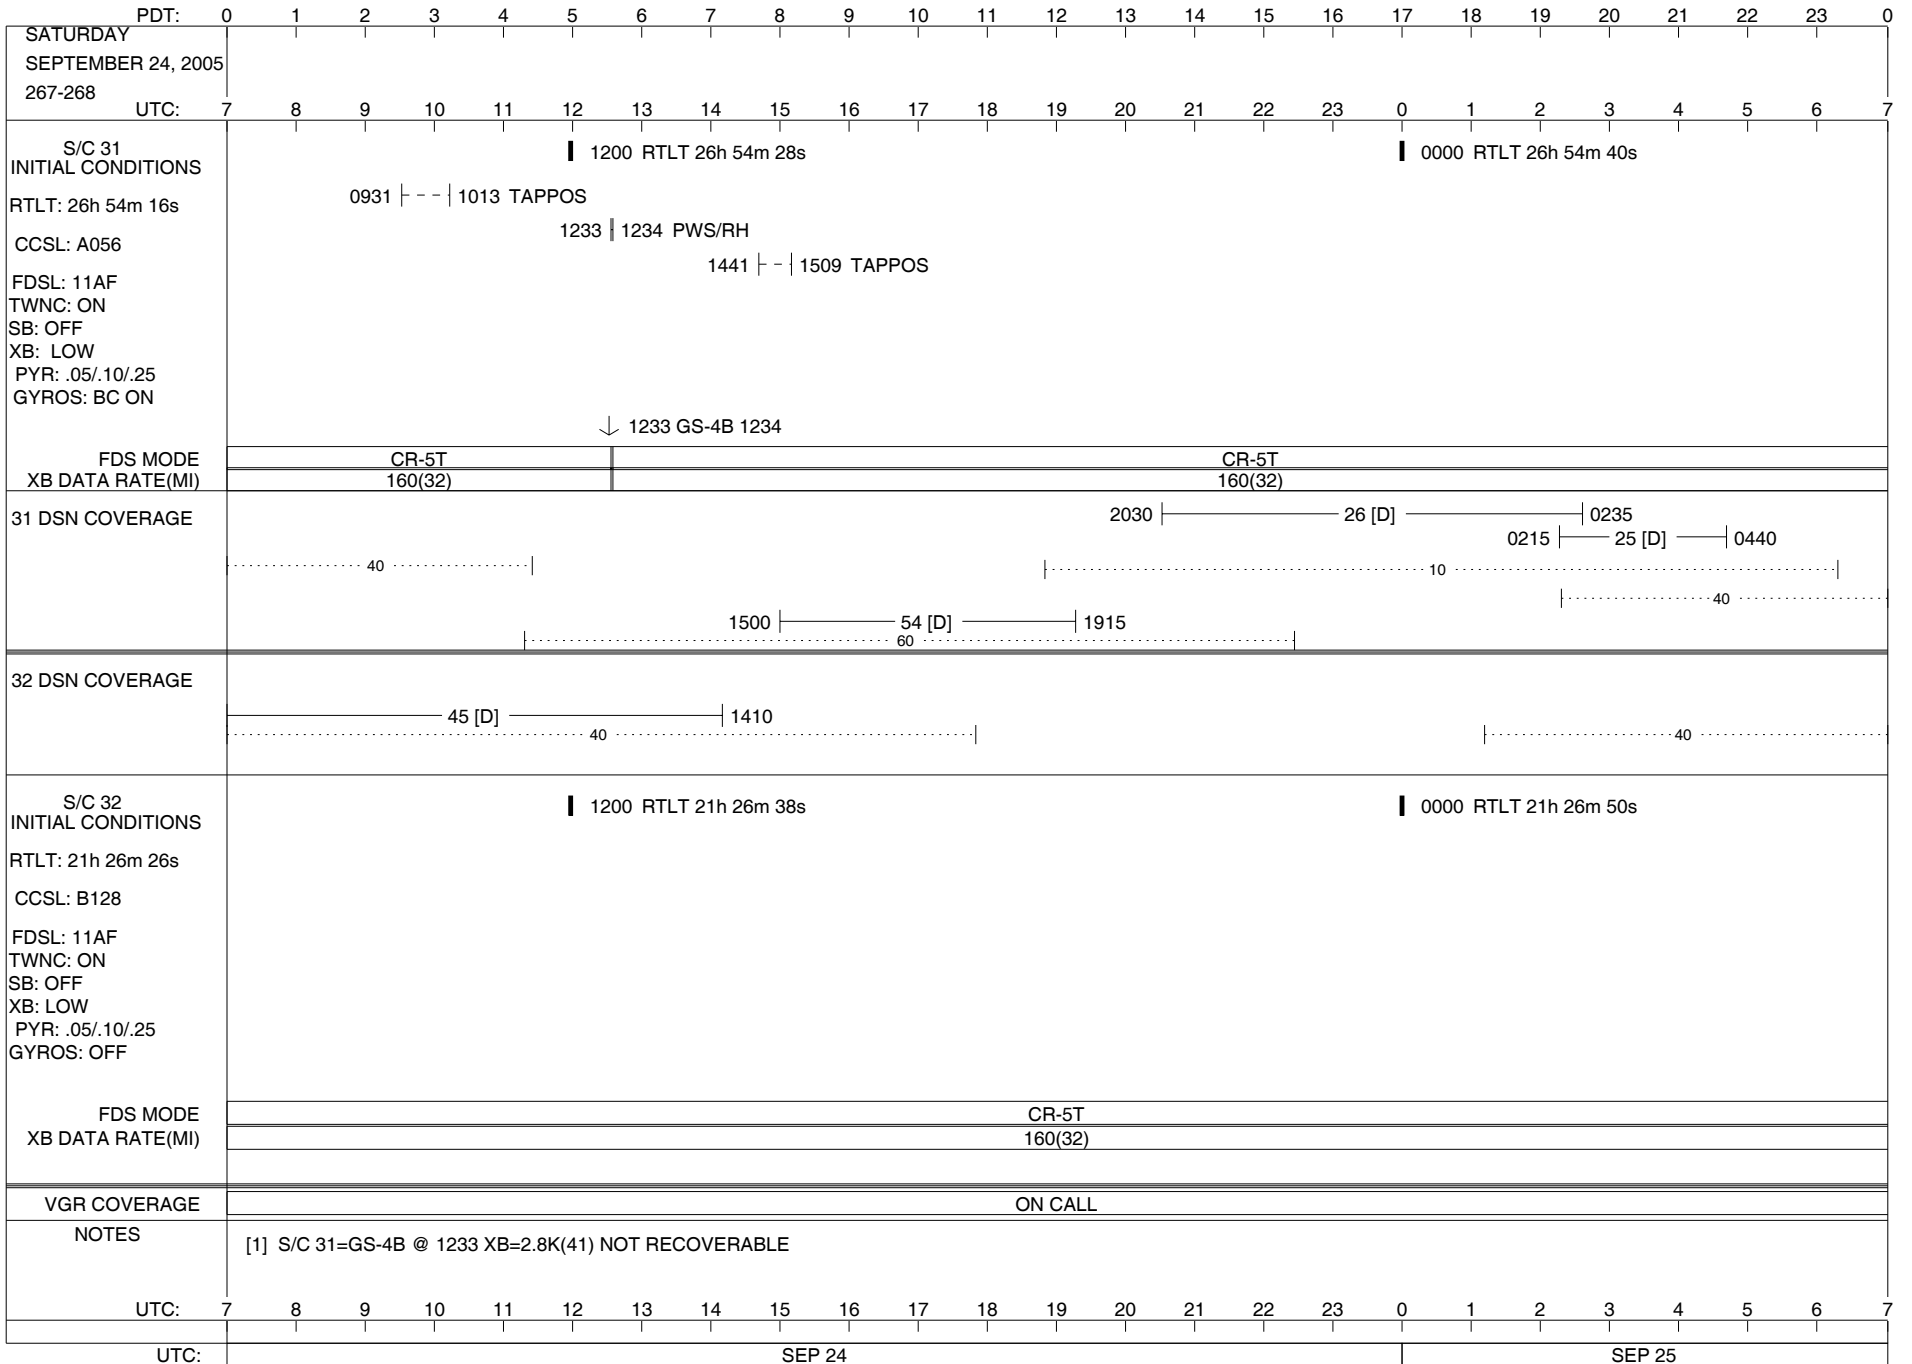

ISSUE DATE: 09/07/05 13:15