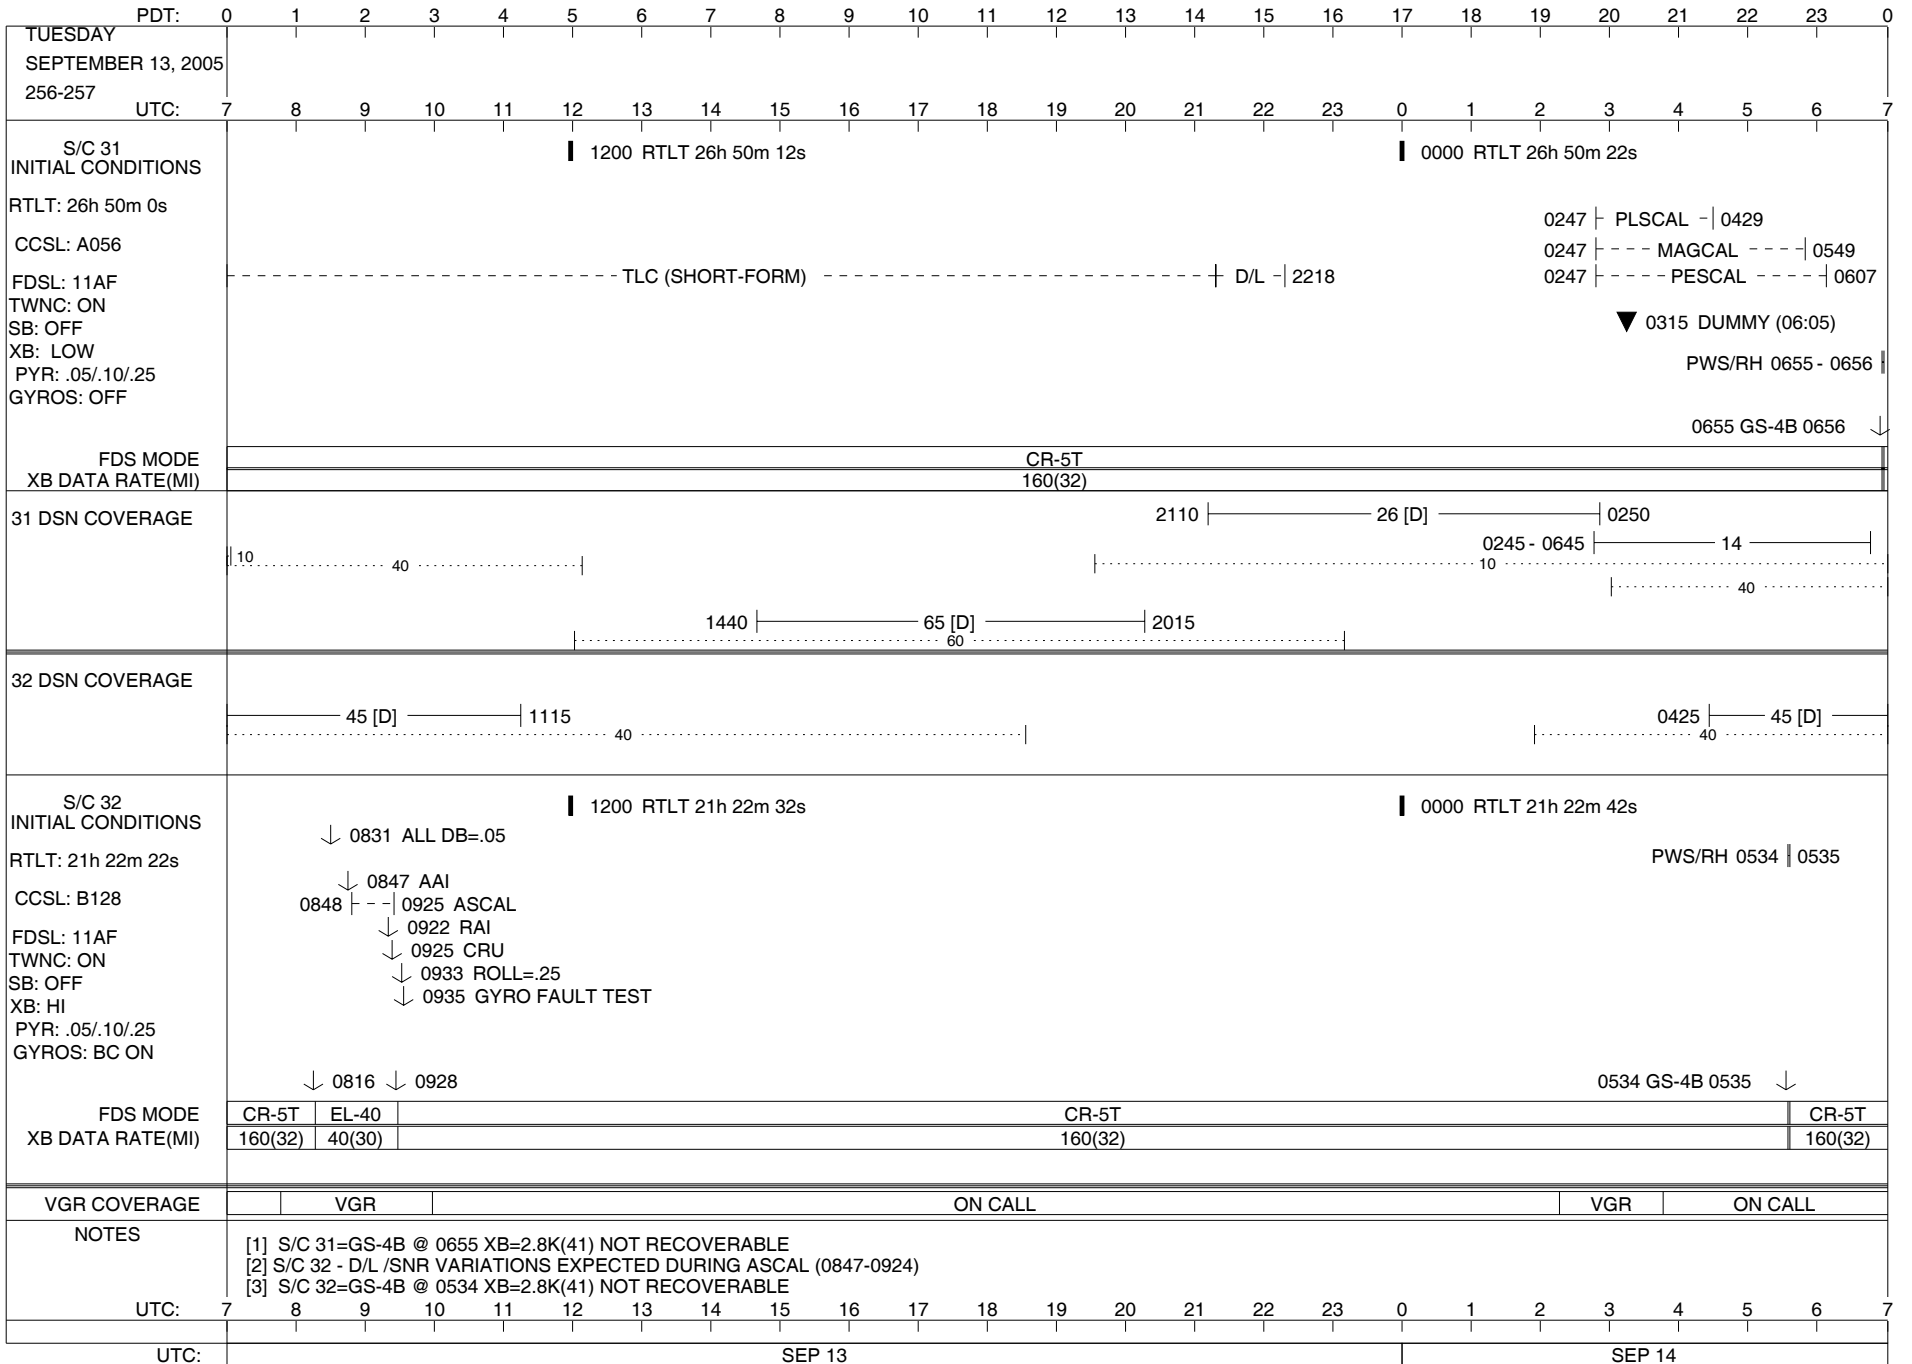

VGR COVERAGE ON CALL

NOTES

UTC: 7 8 9 10 11 12 13 14 15 16 17 18 19 20 21 22 23 0 1 2 3 4 5 6 7  
 UTC: SEP 11 SEP 12

ISSUE DATE: 09/07/05 13:15

ISSUE DATE: 09/07/05 13:15

ISSUE DATE: 09/07/05 13:15

ISSUE DATE: 09/07/05 13:15