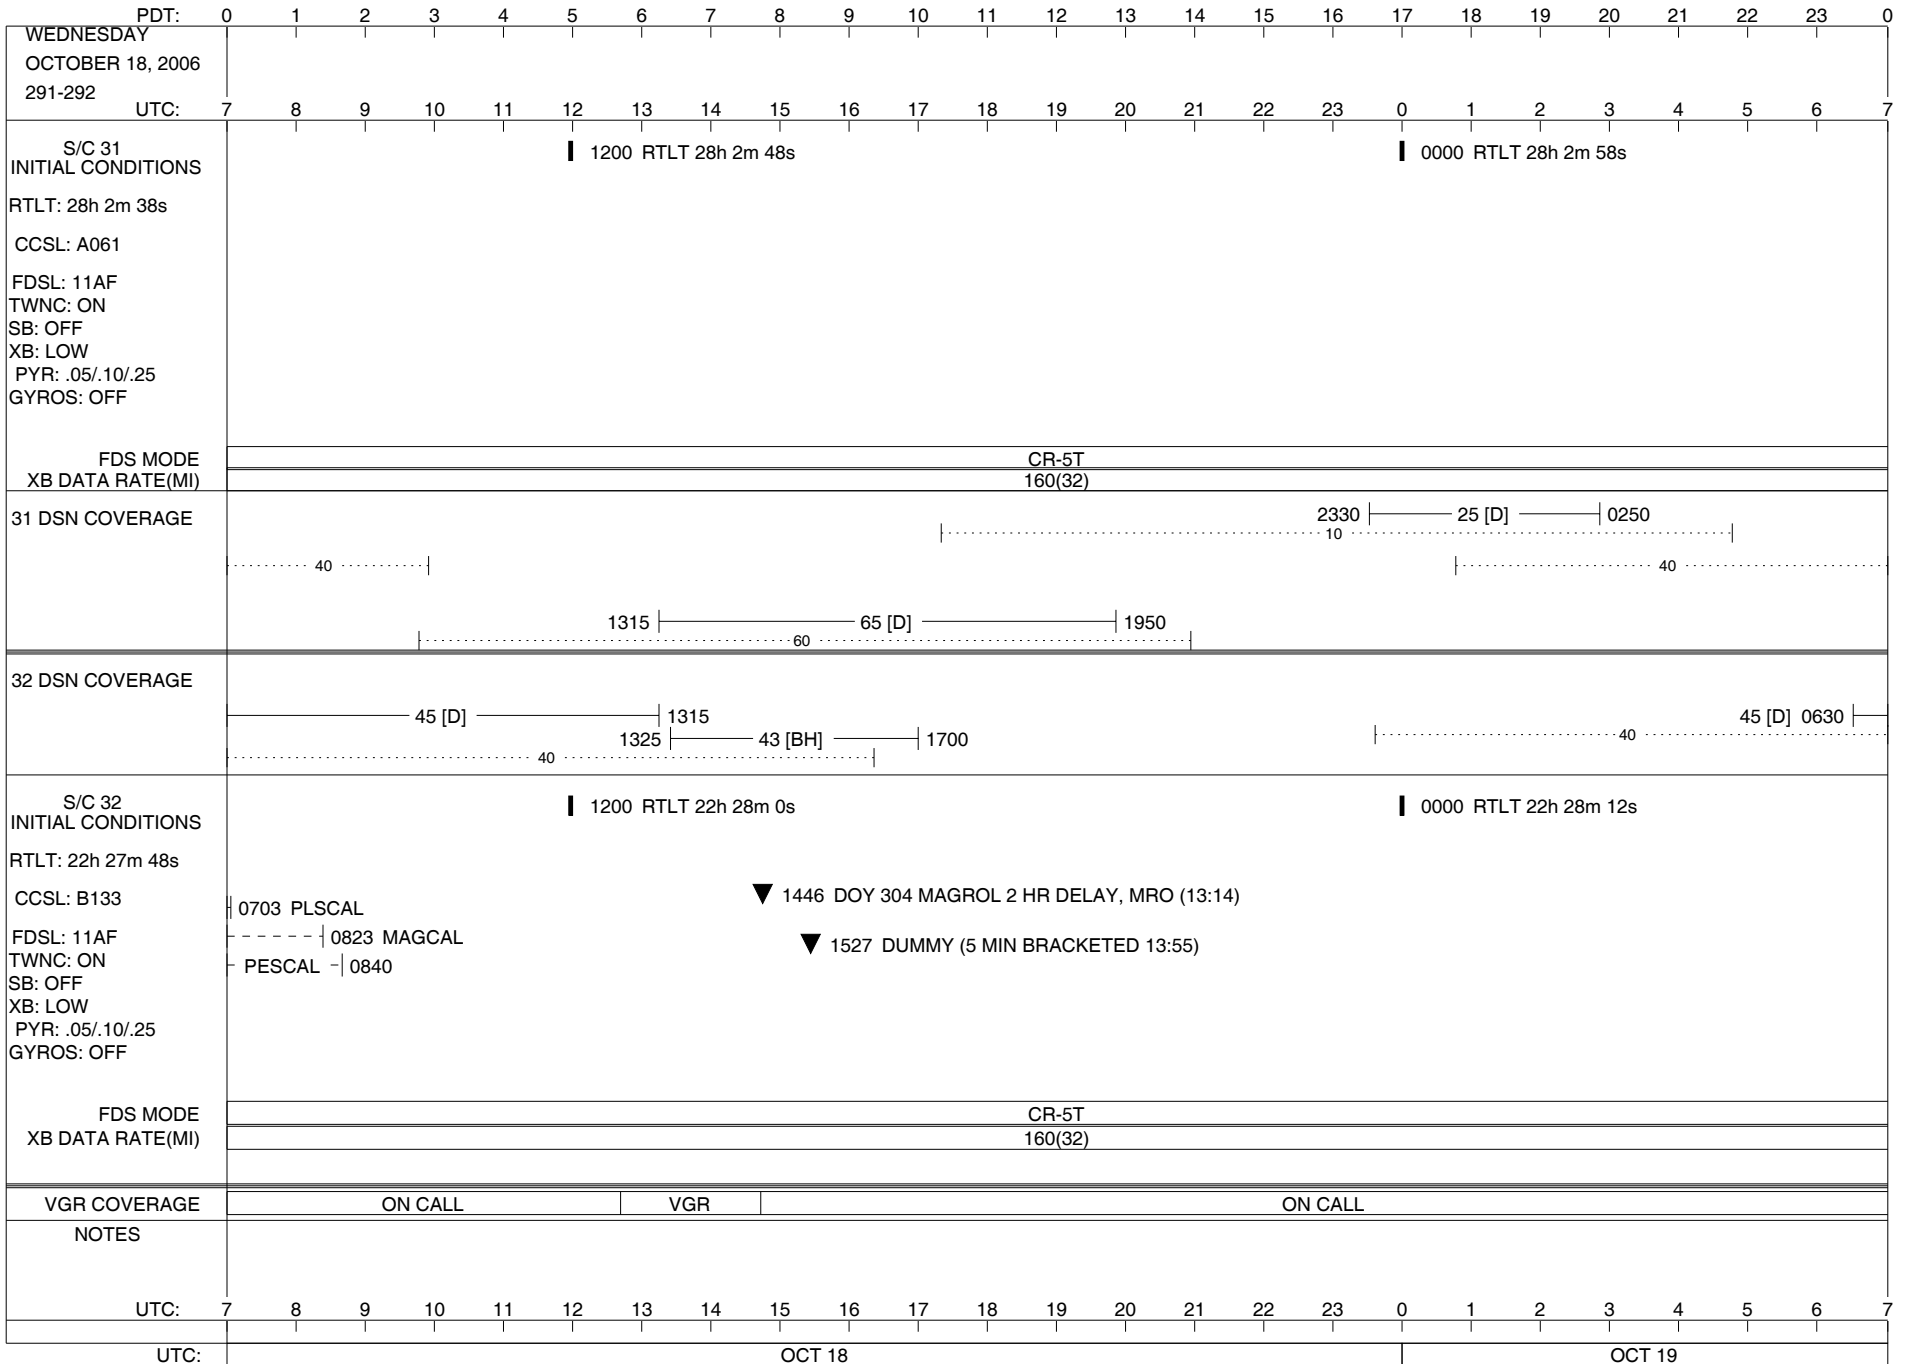

ISSUE DATE: 10/12/06 10:09