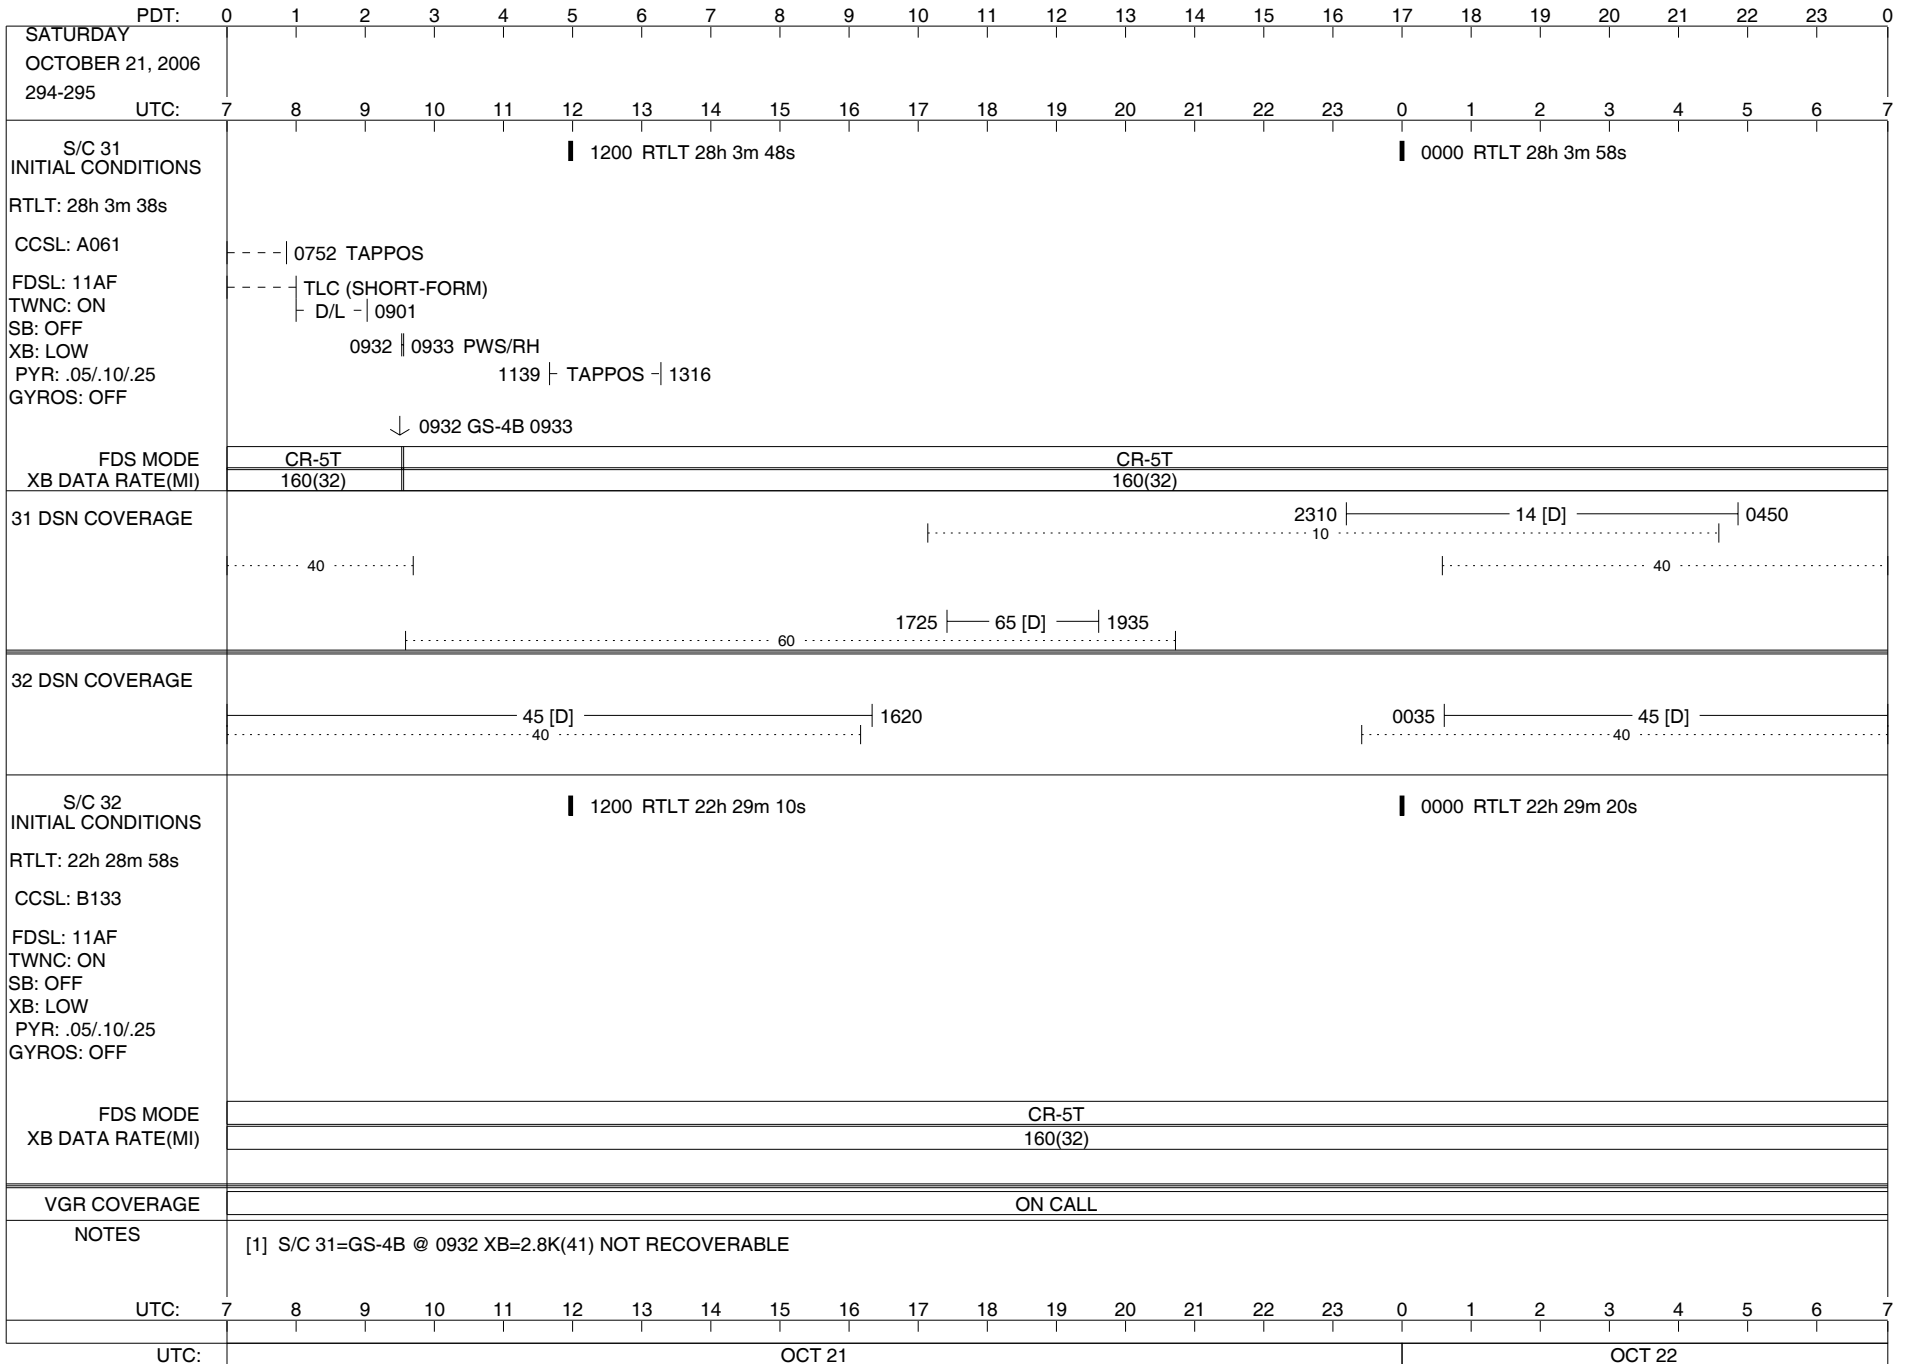

ISSUE DATE: 10/12/06 10:09