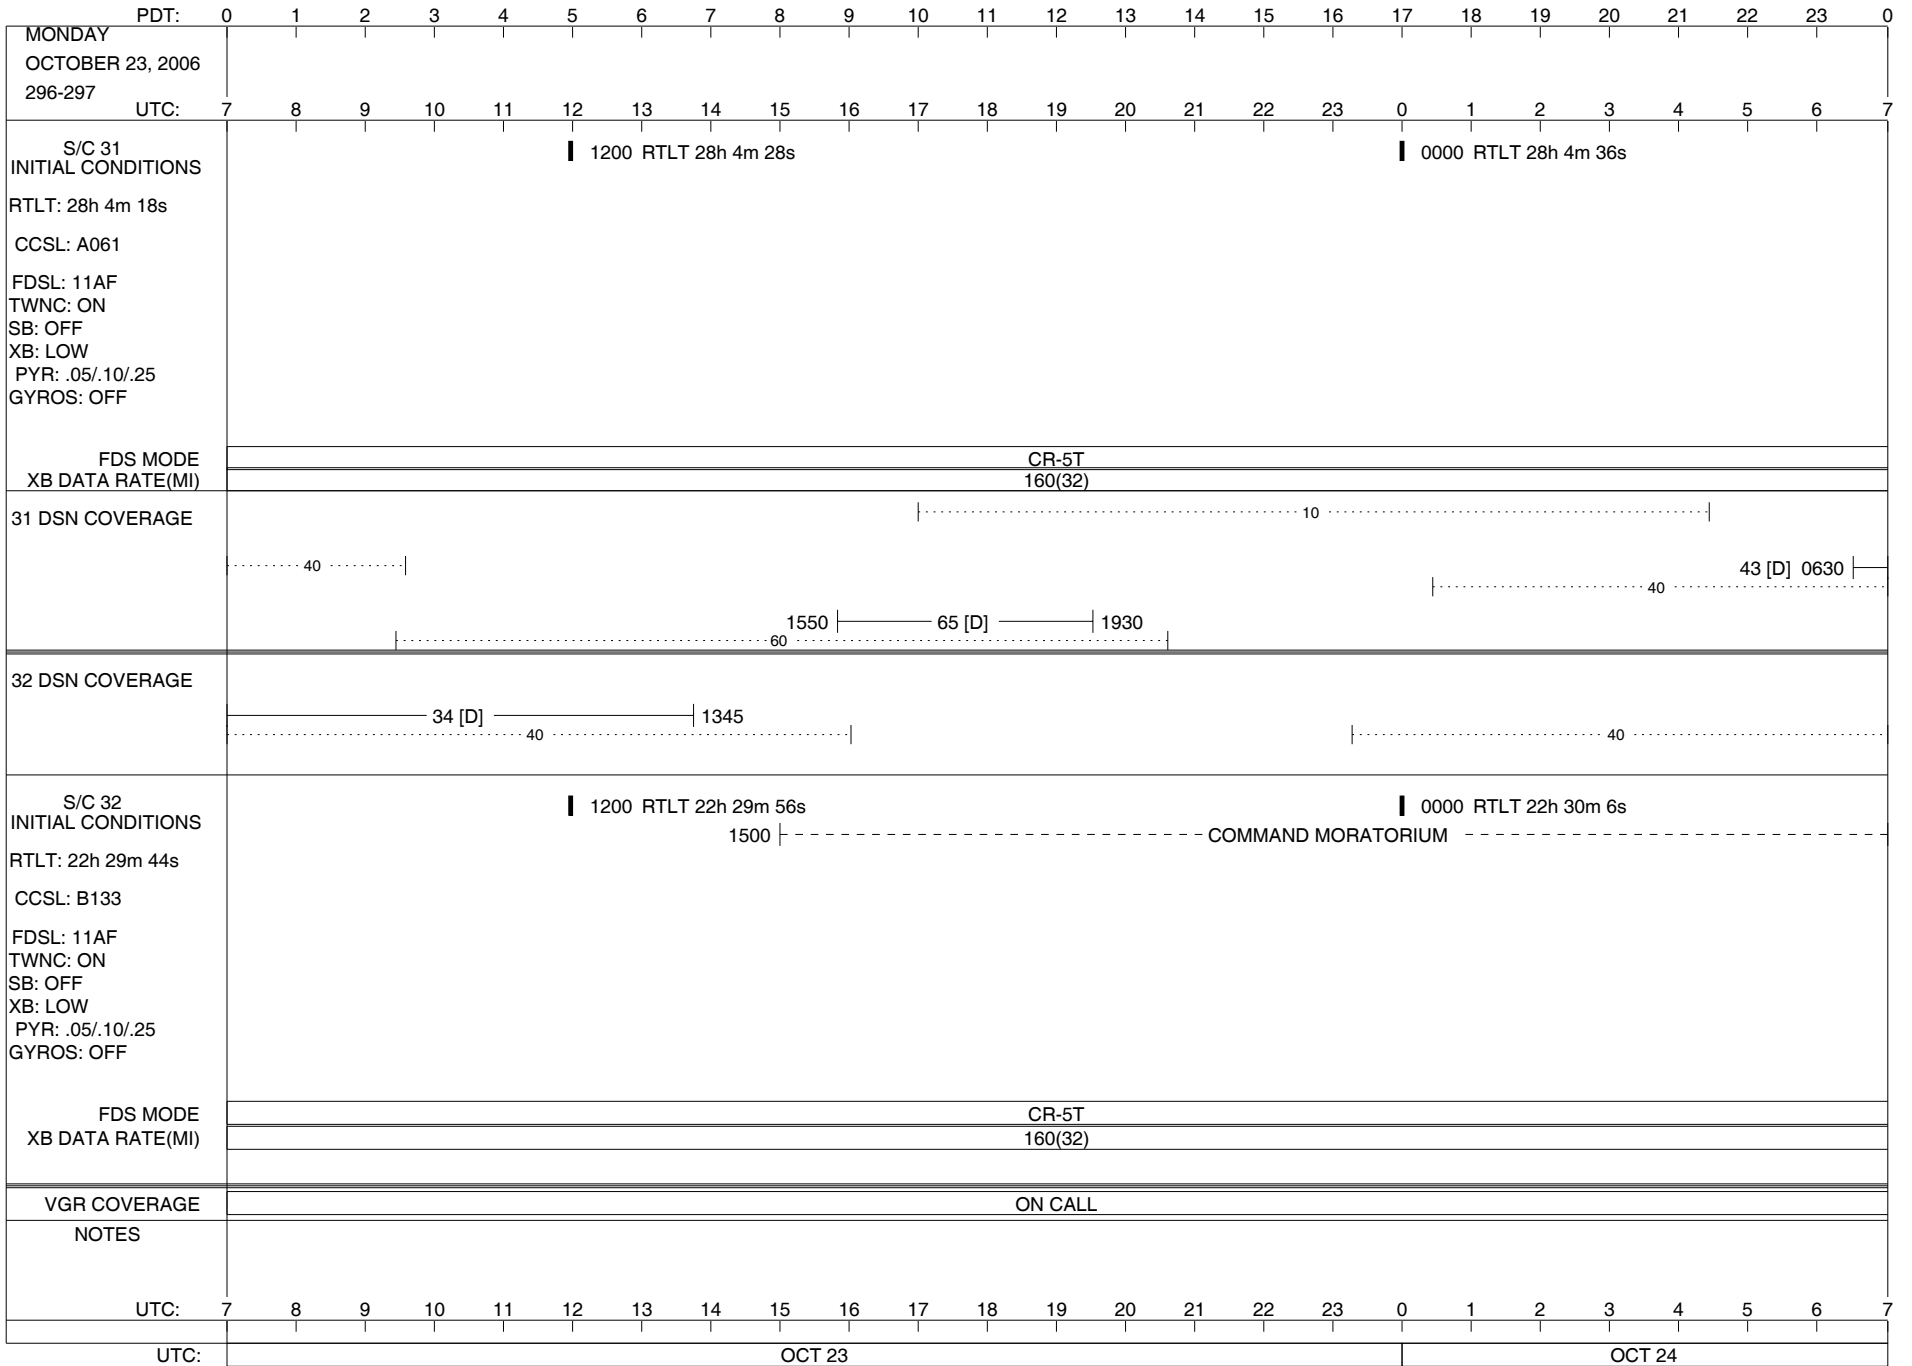

ISSUE DATE: 10/12/06 10:09