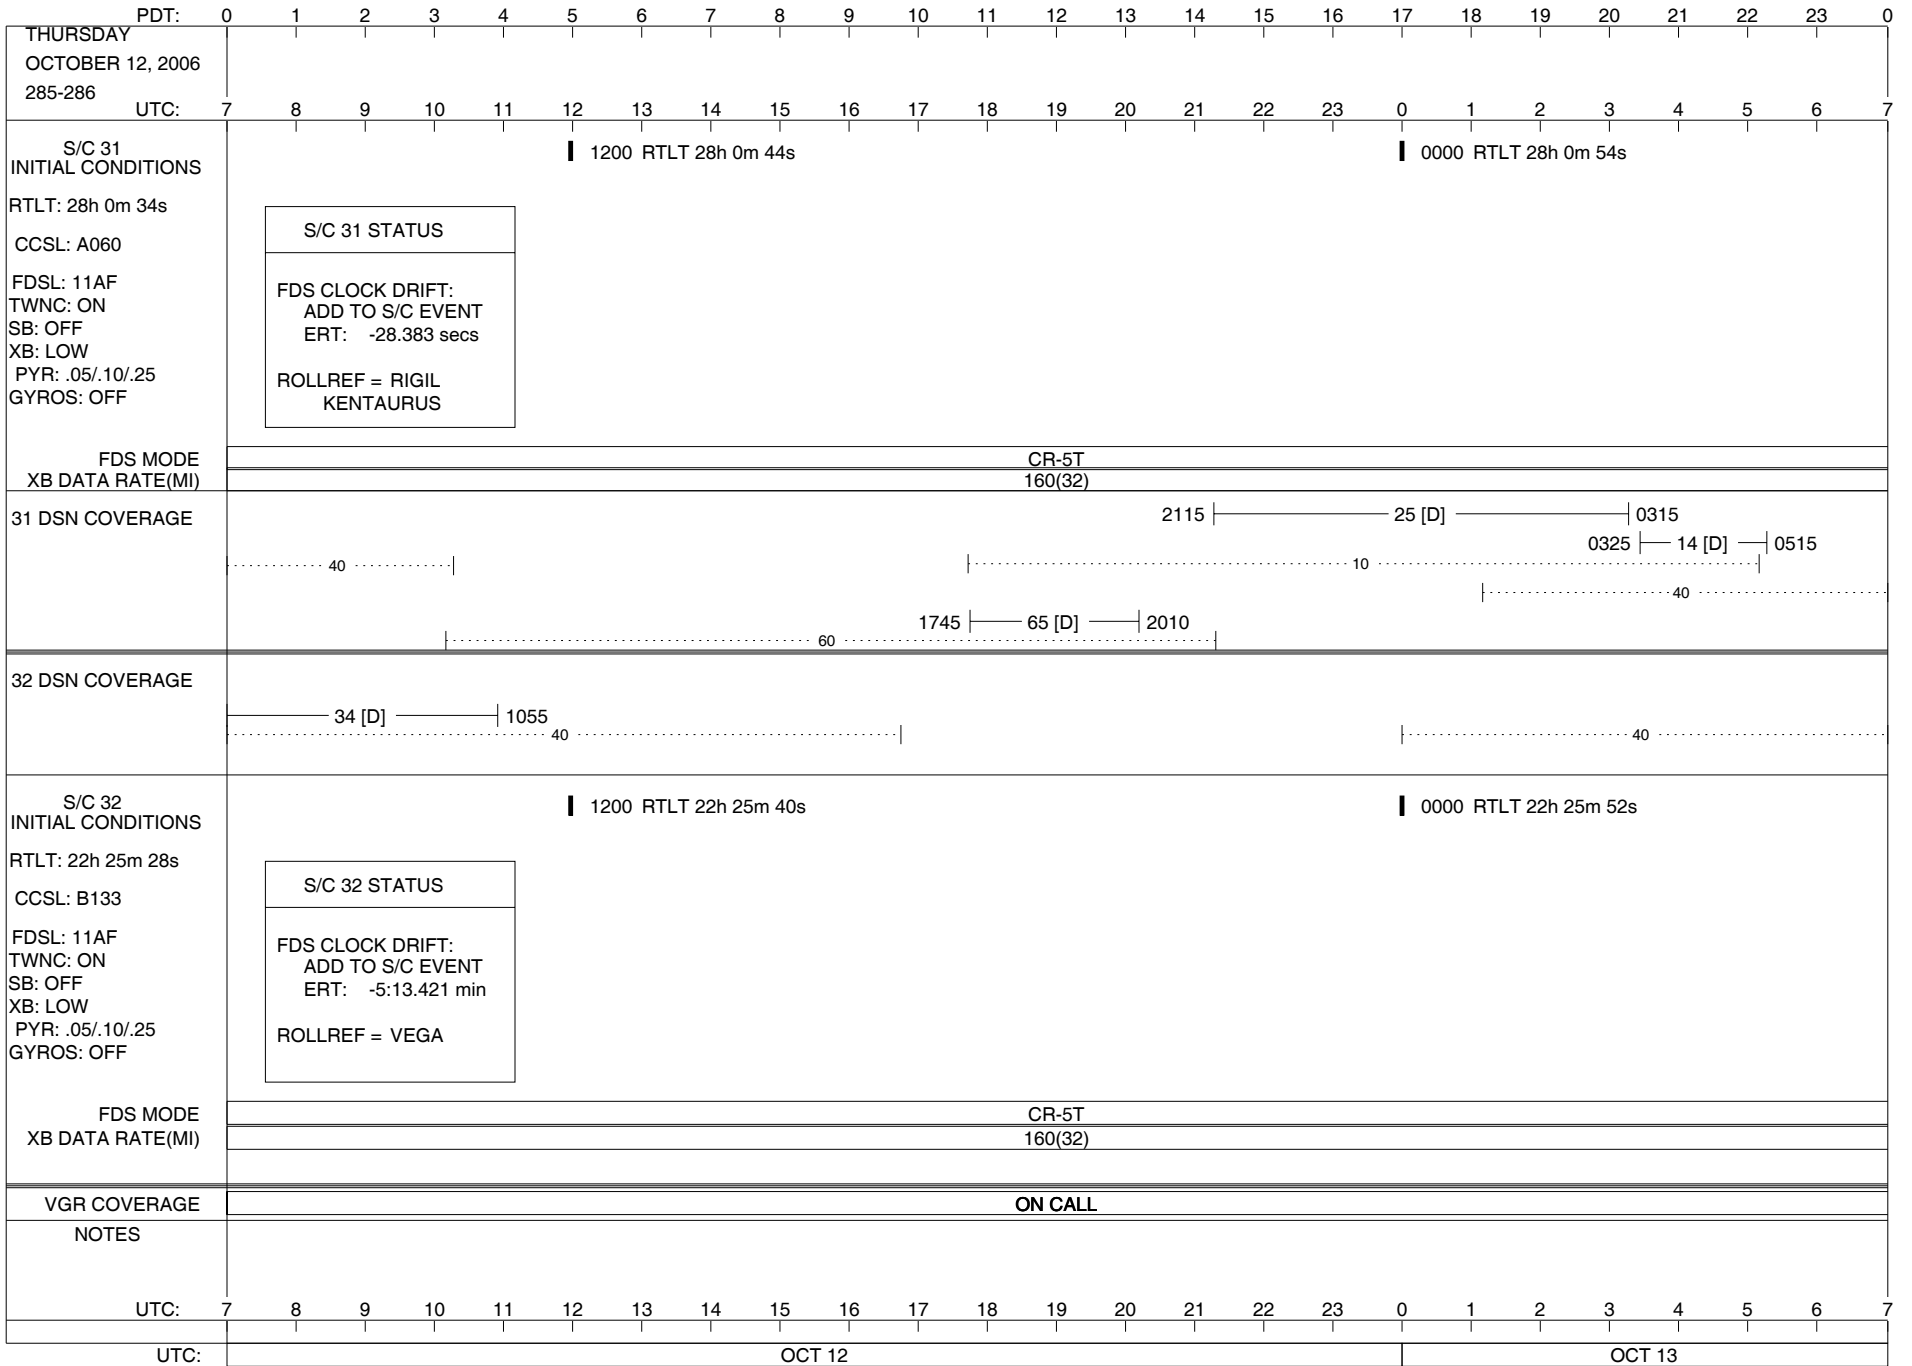

ISSUE DATE: 10/12/06 10:09