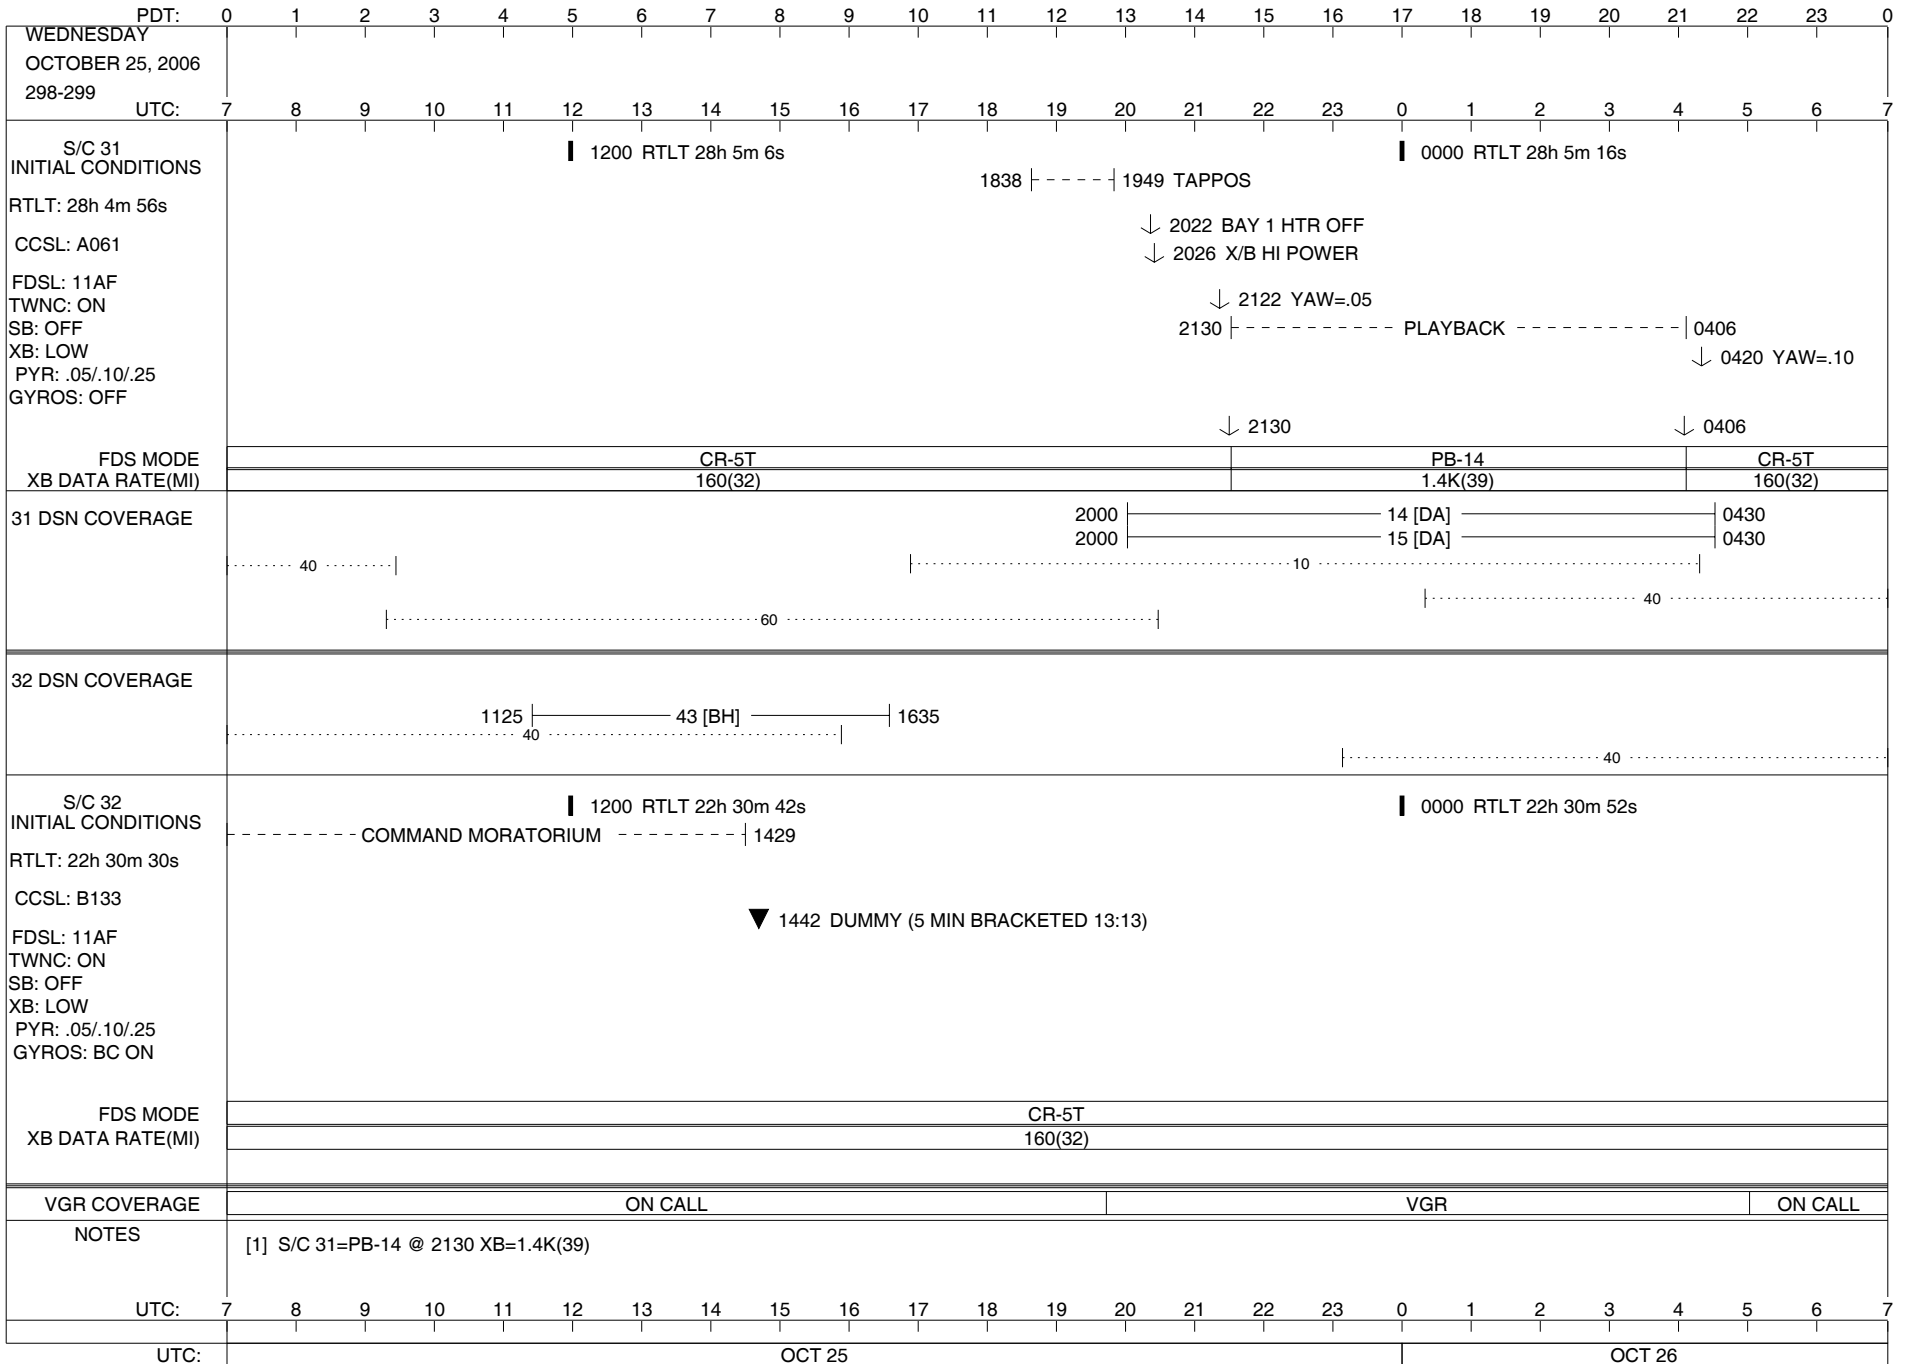

ISSUE DATE: 10/12/06 10:09