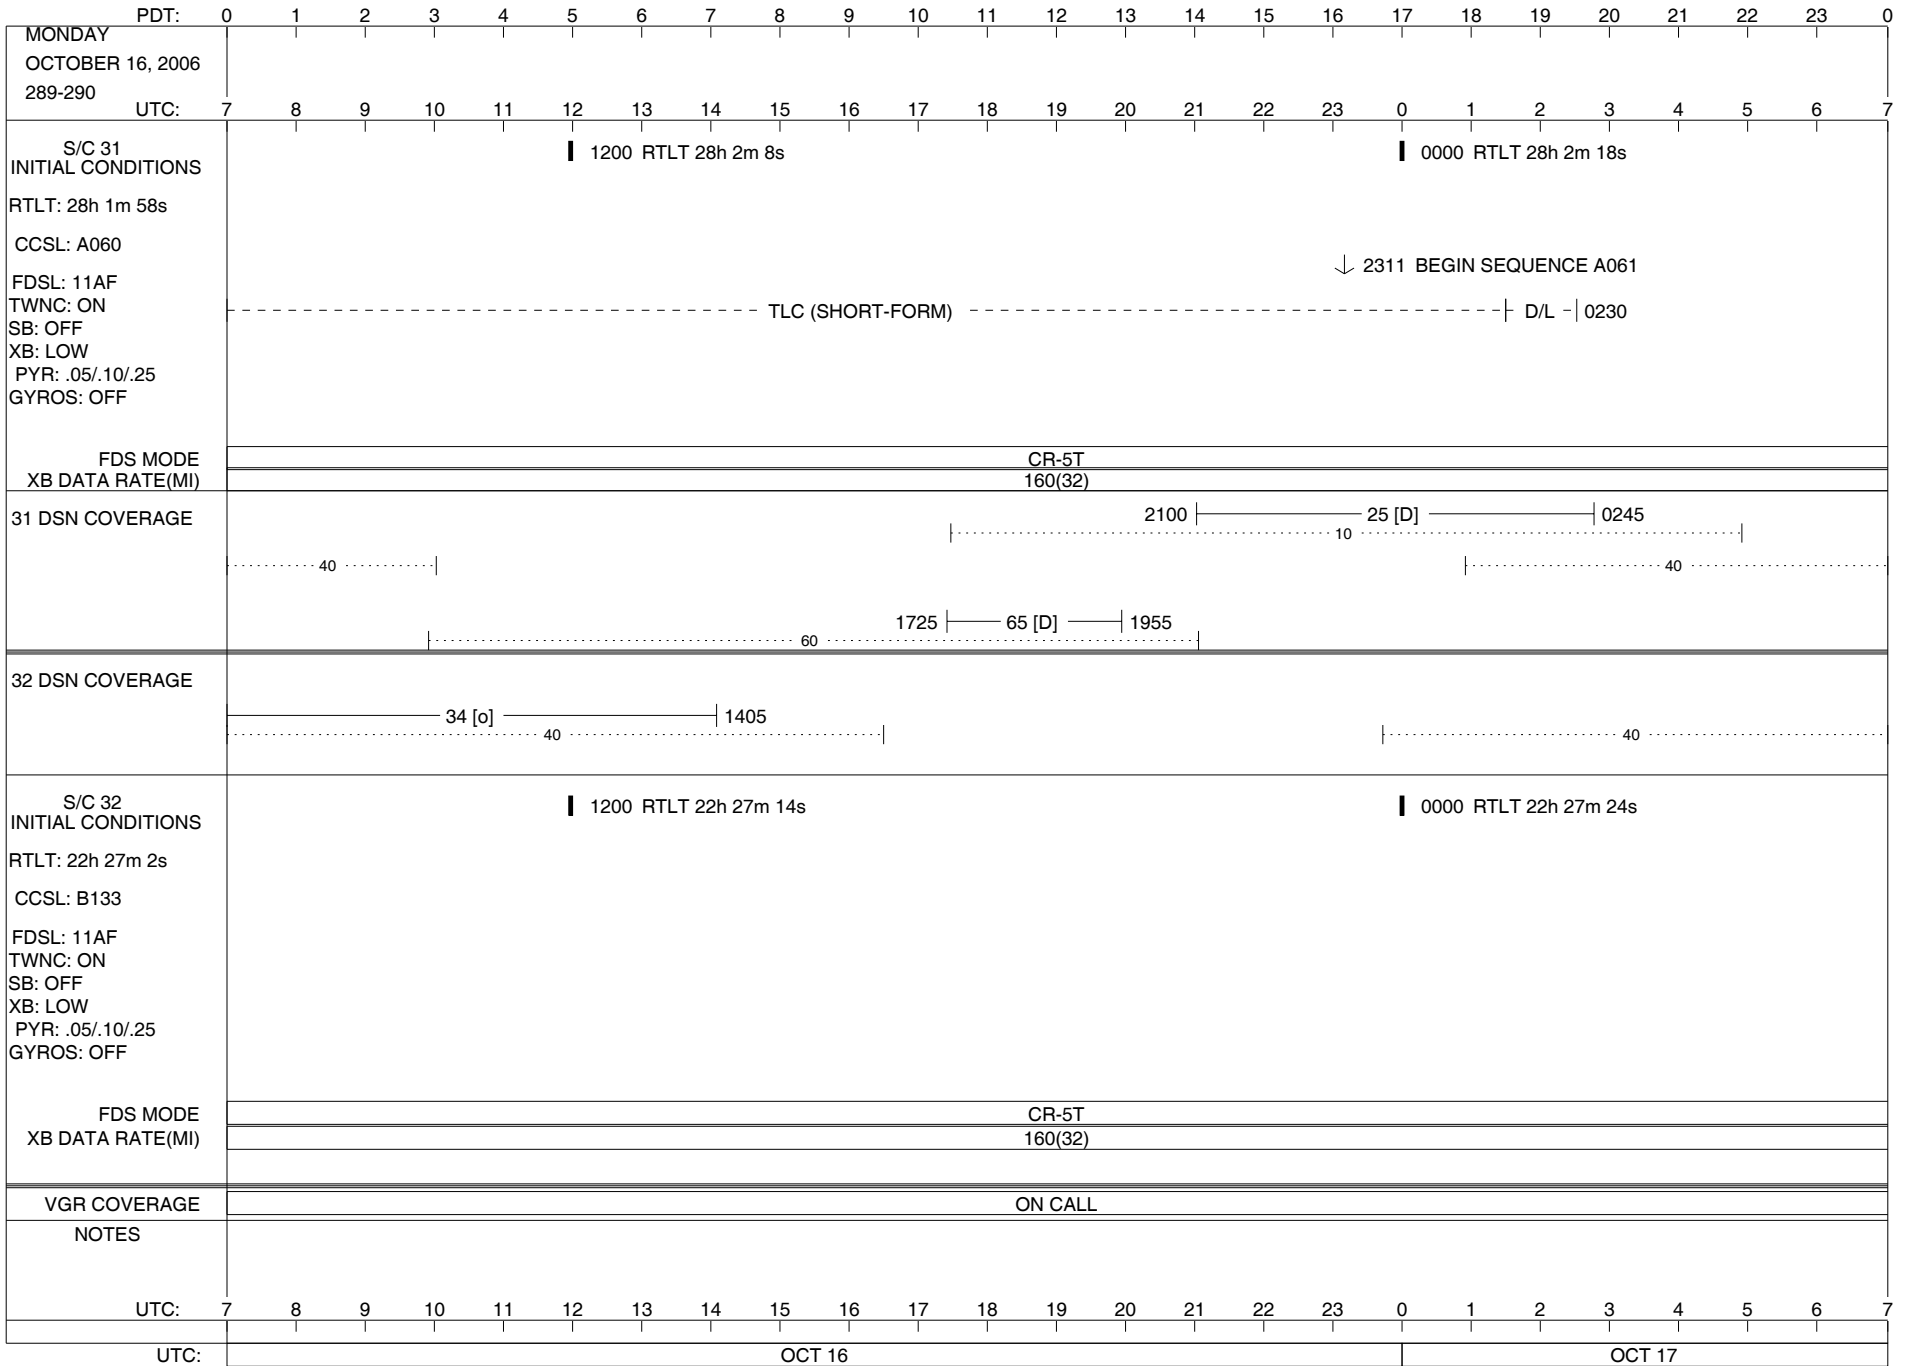

ISSUE DATE: 10/12/06 10:09