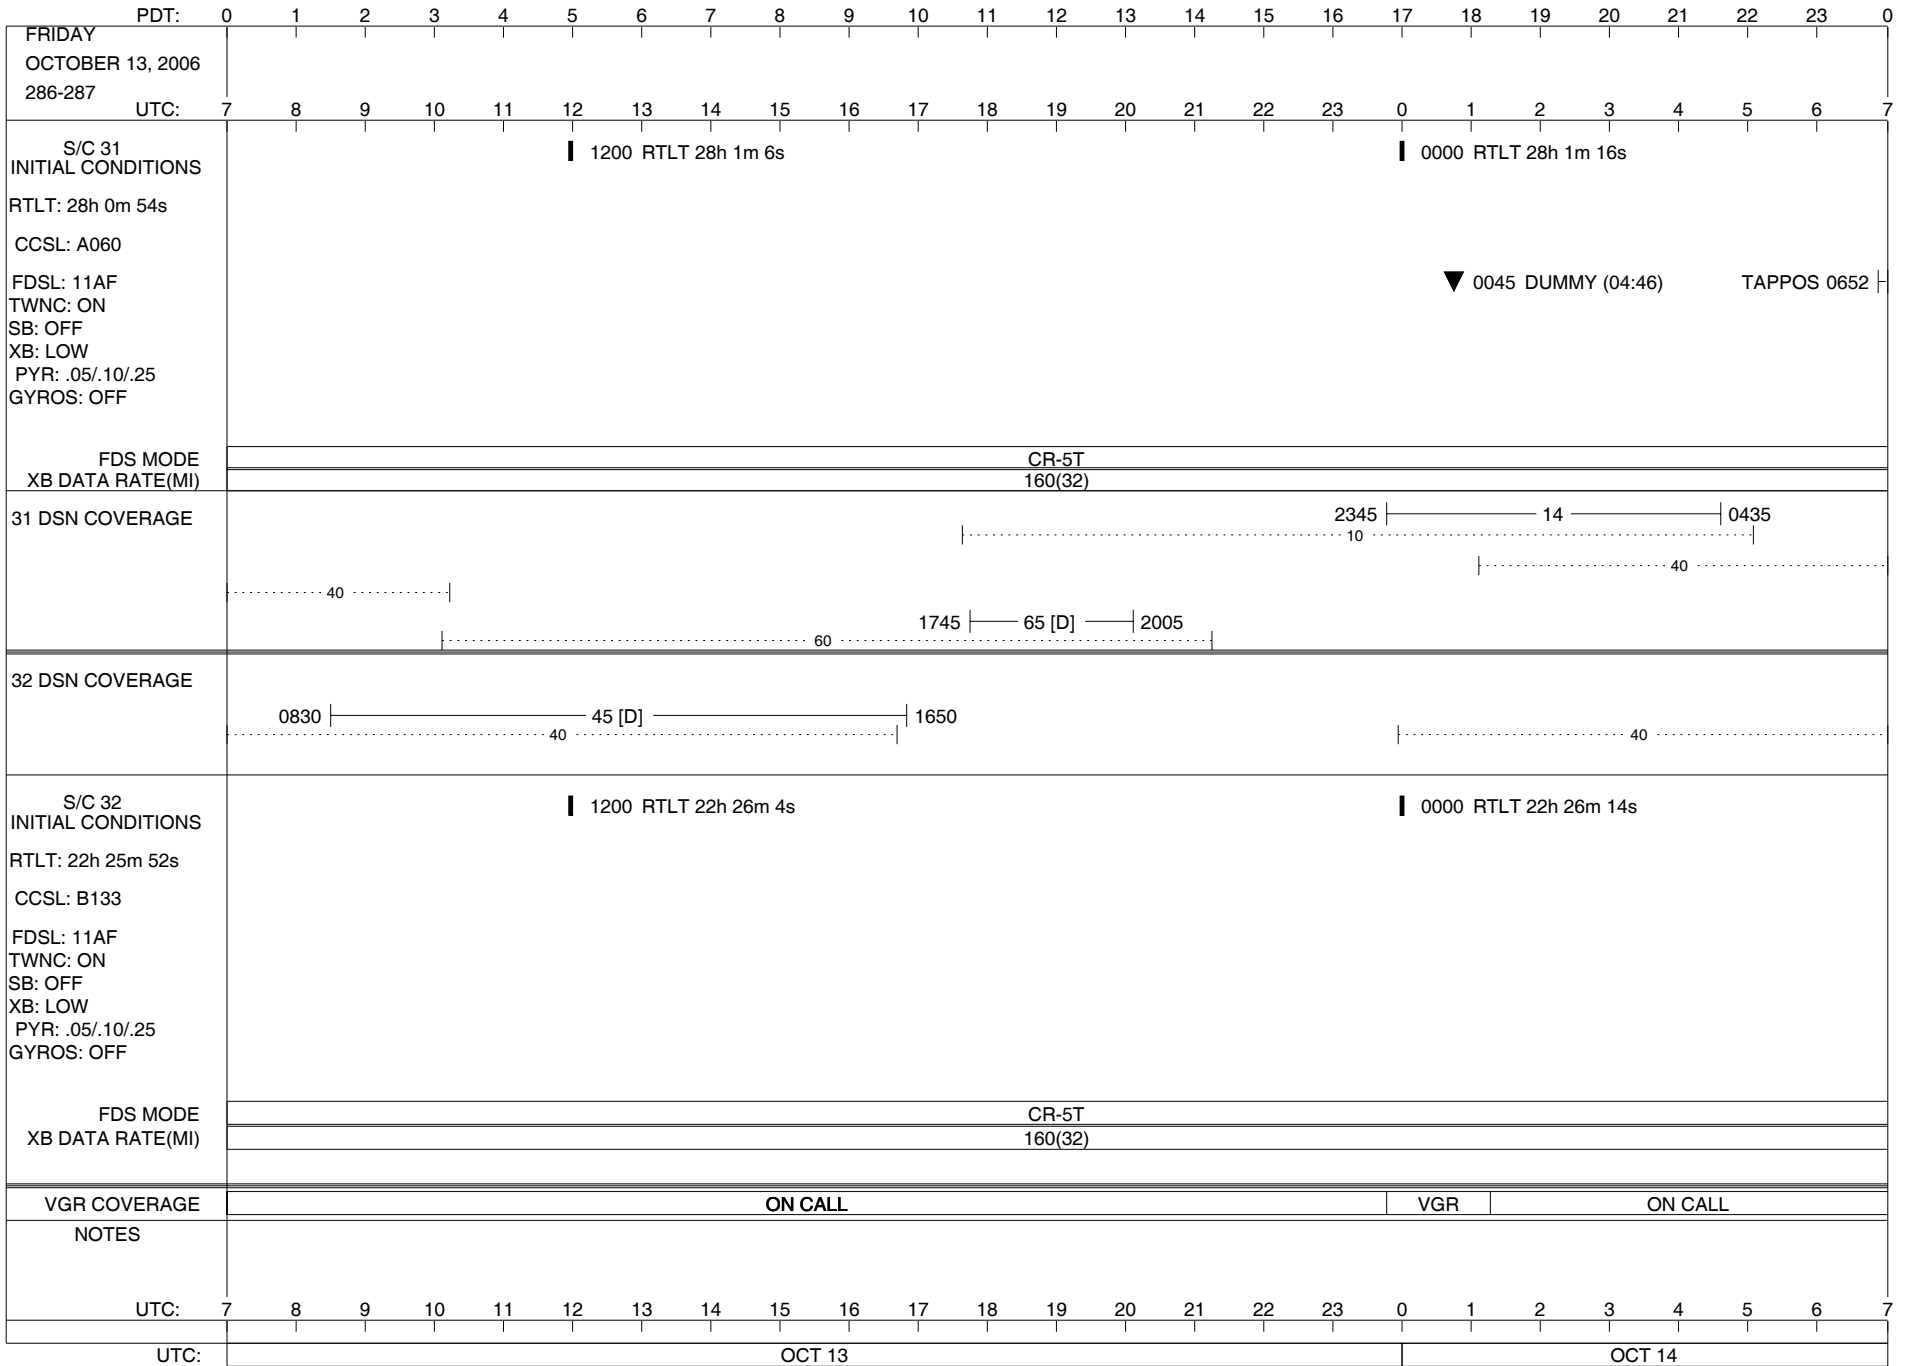

ISSUE DATE: 10/12/06 10:09