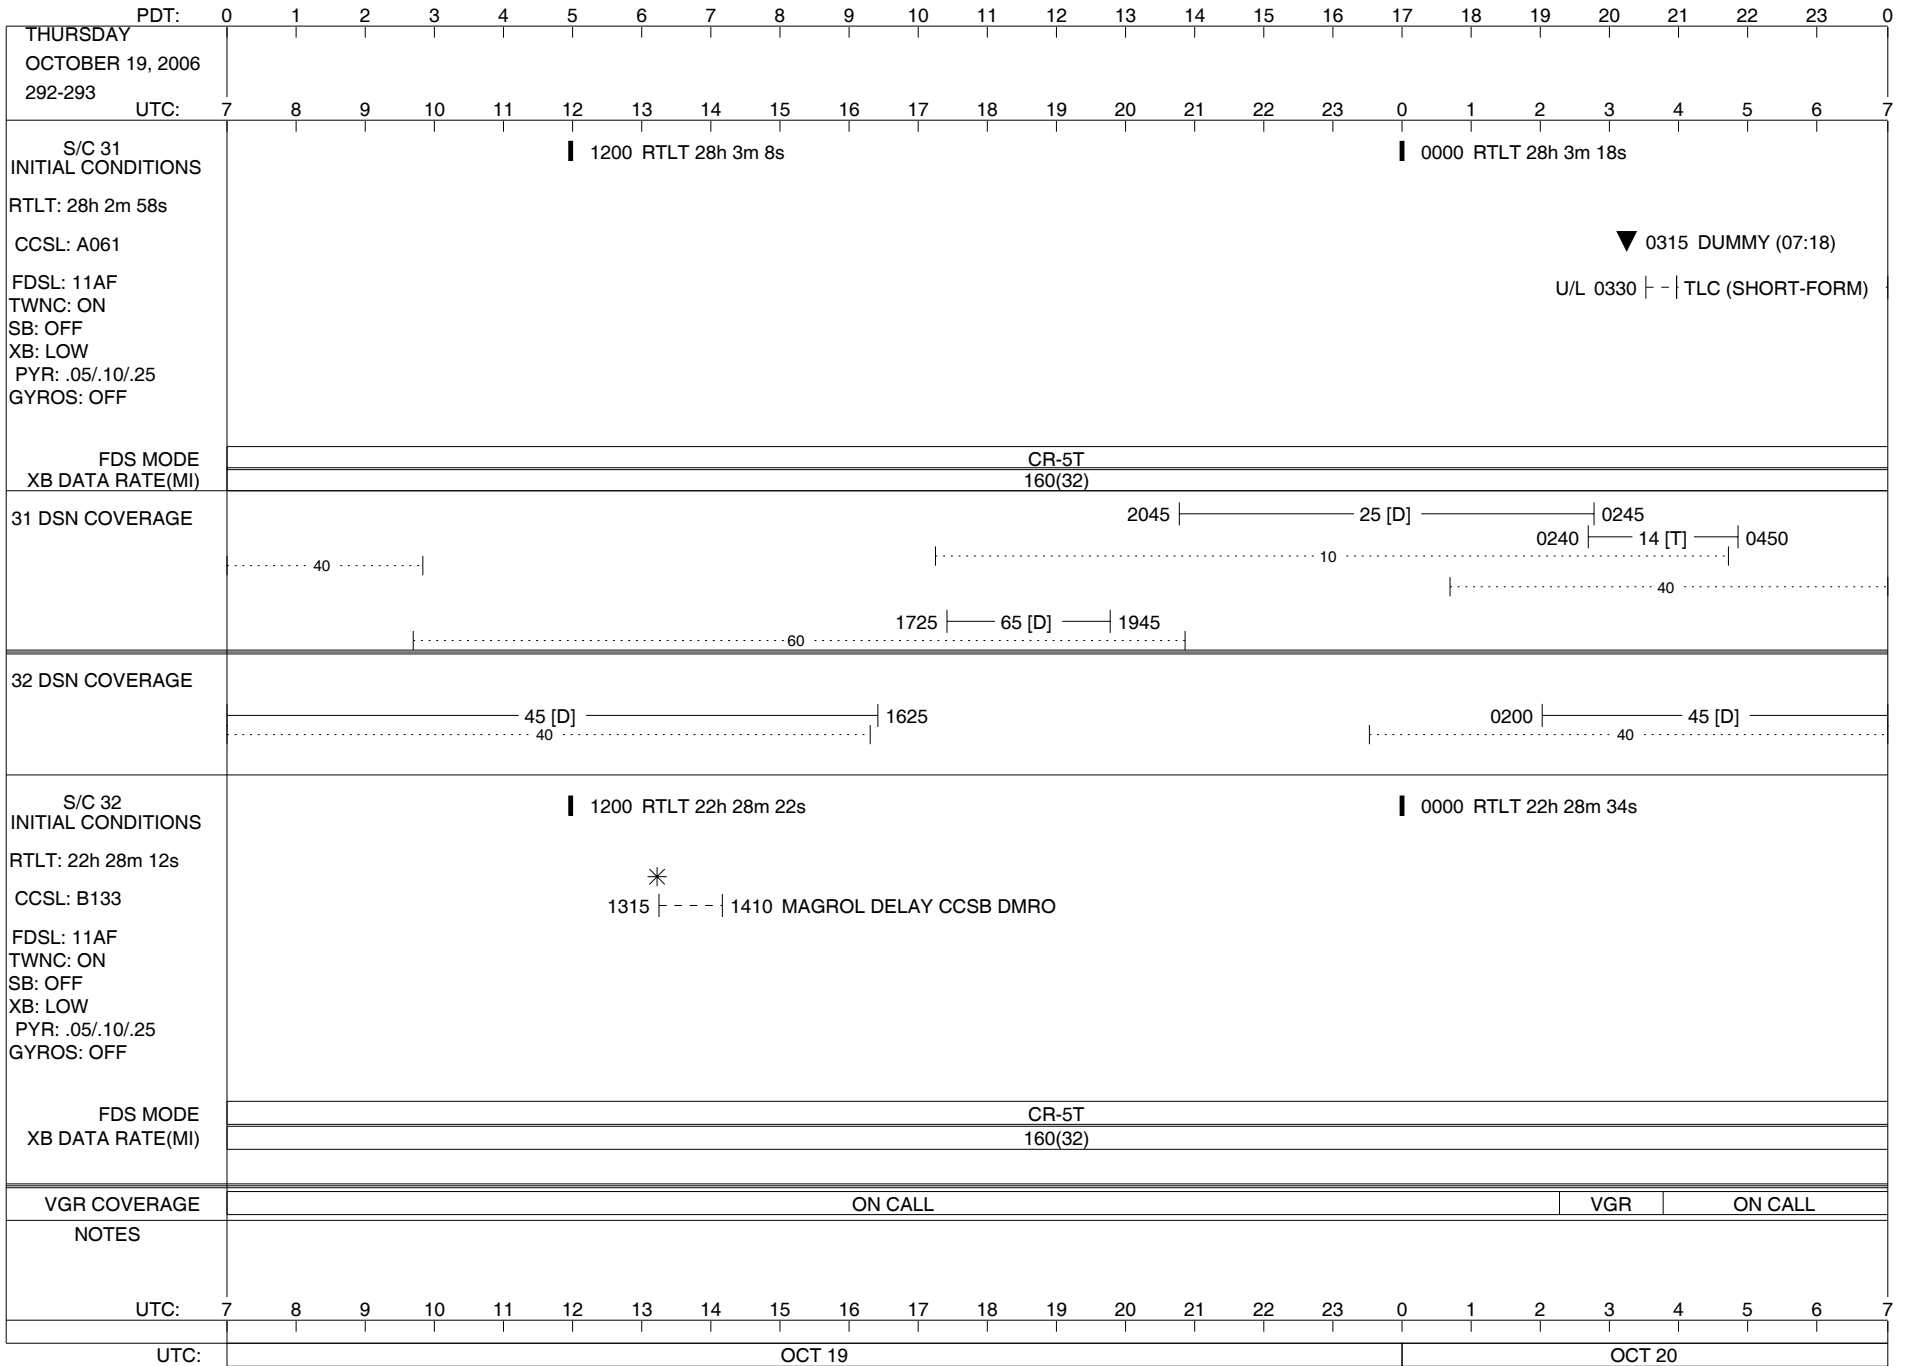

ISSUE DATE: 10/12/06 10:09