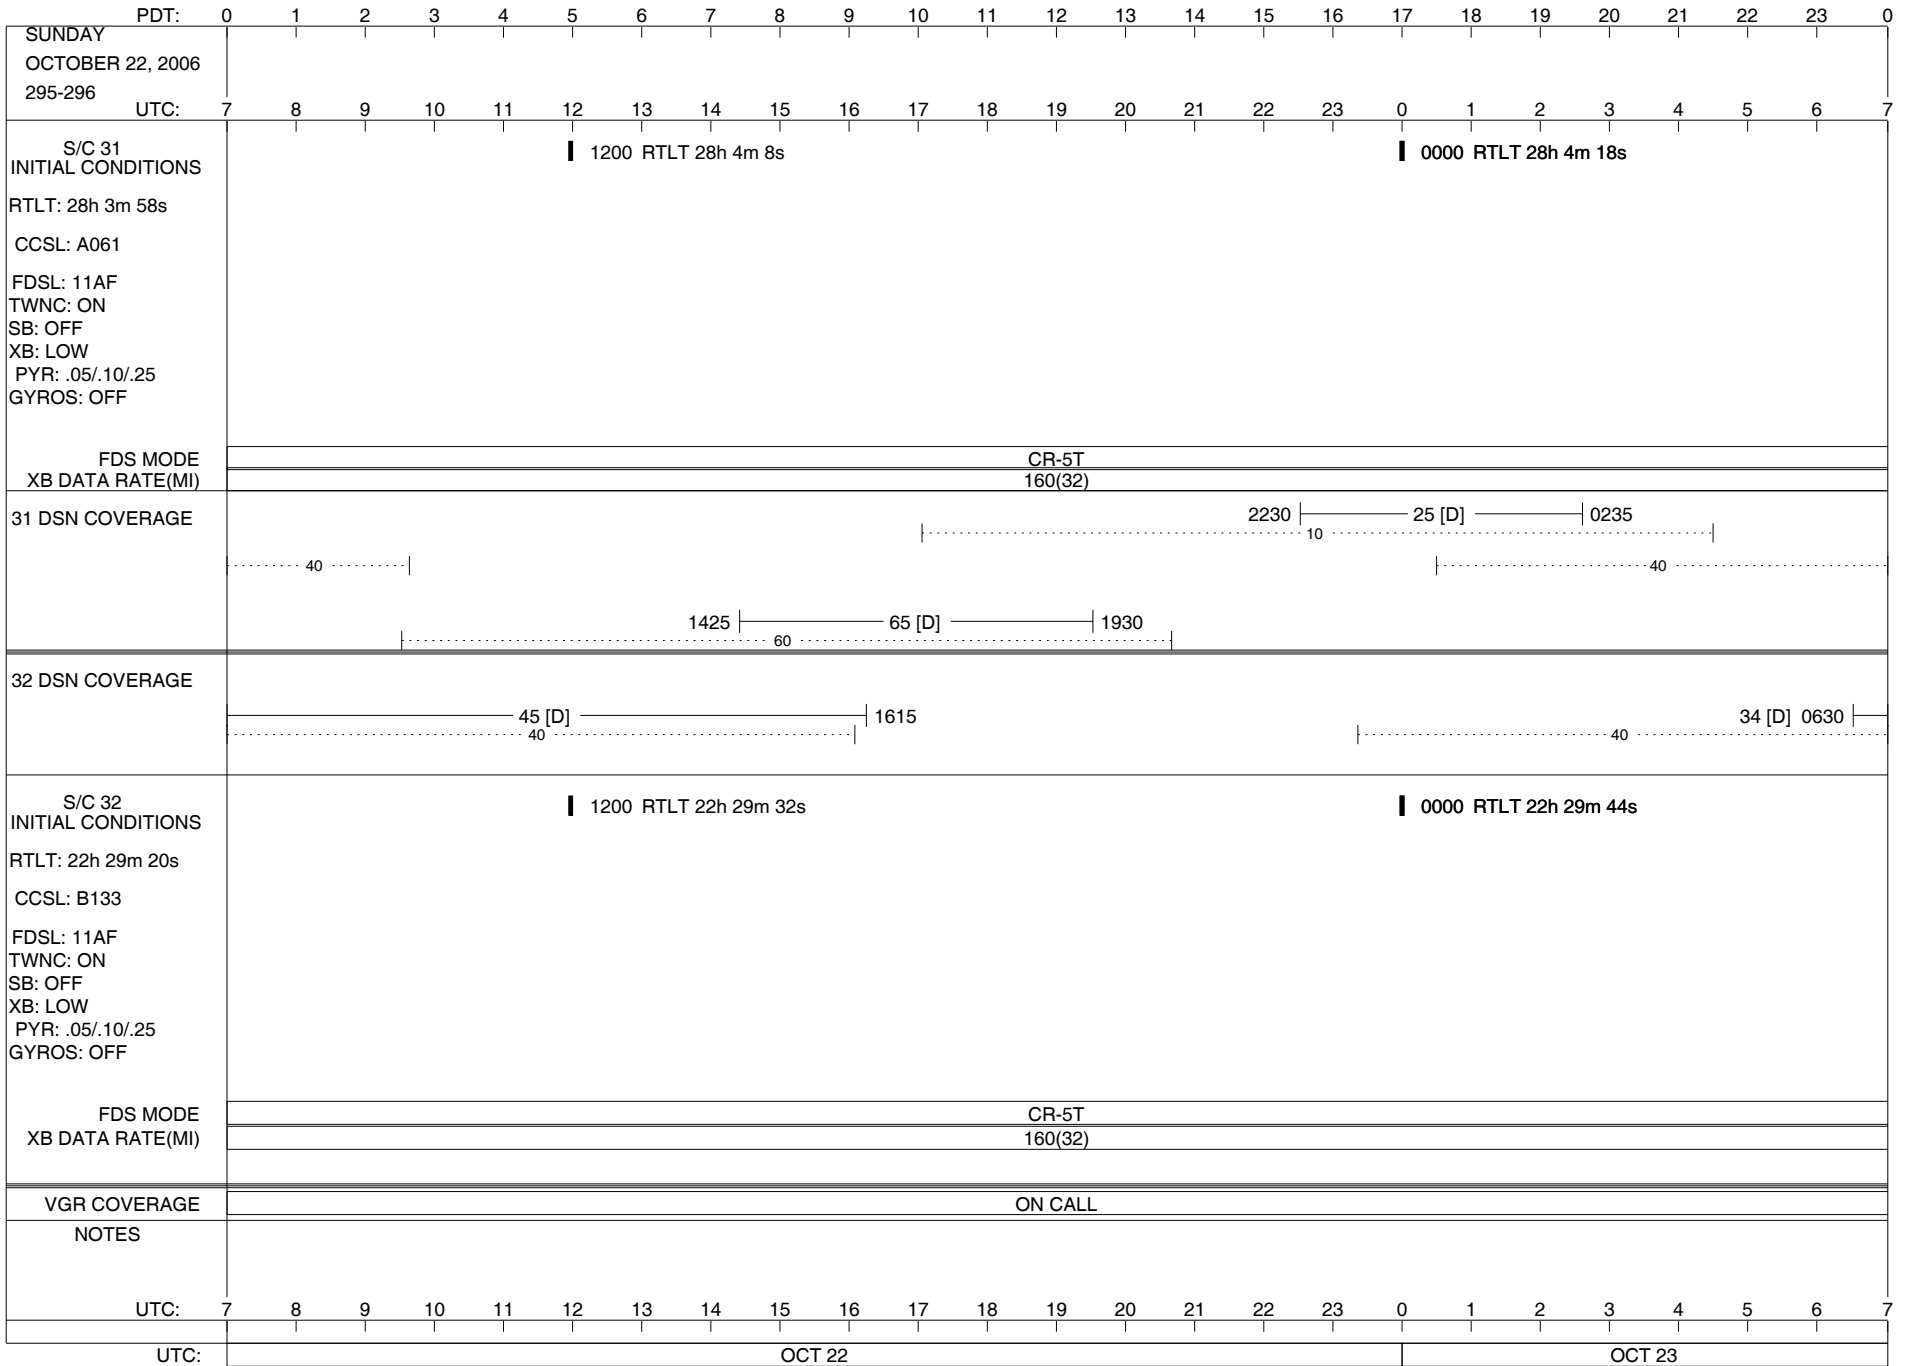

ISSUE DATE: 10/12/06 10:09