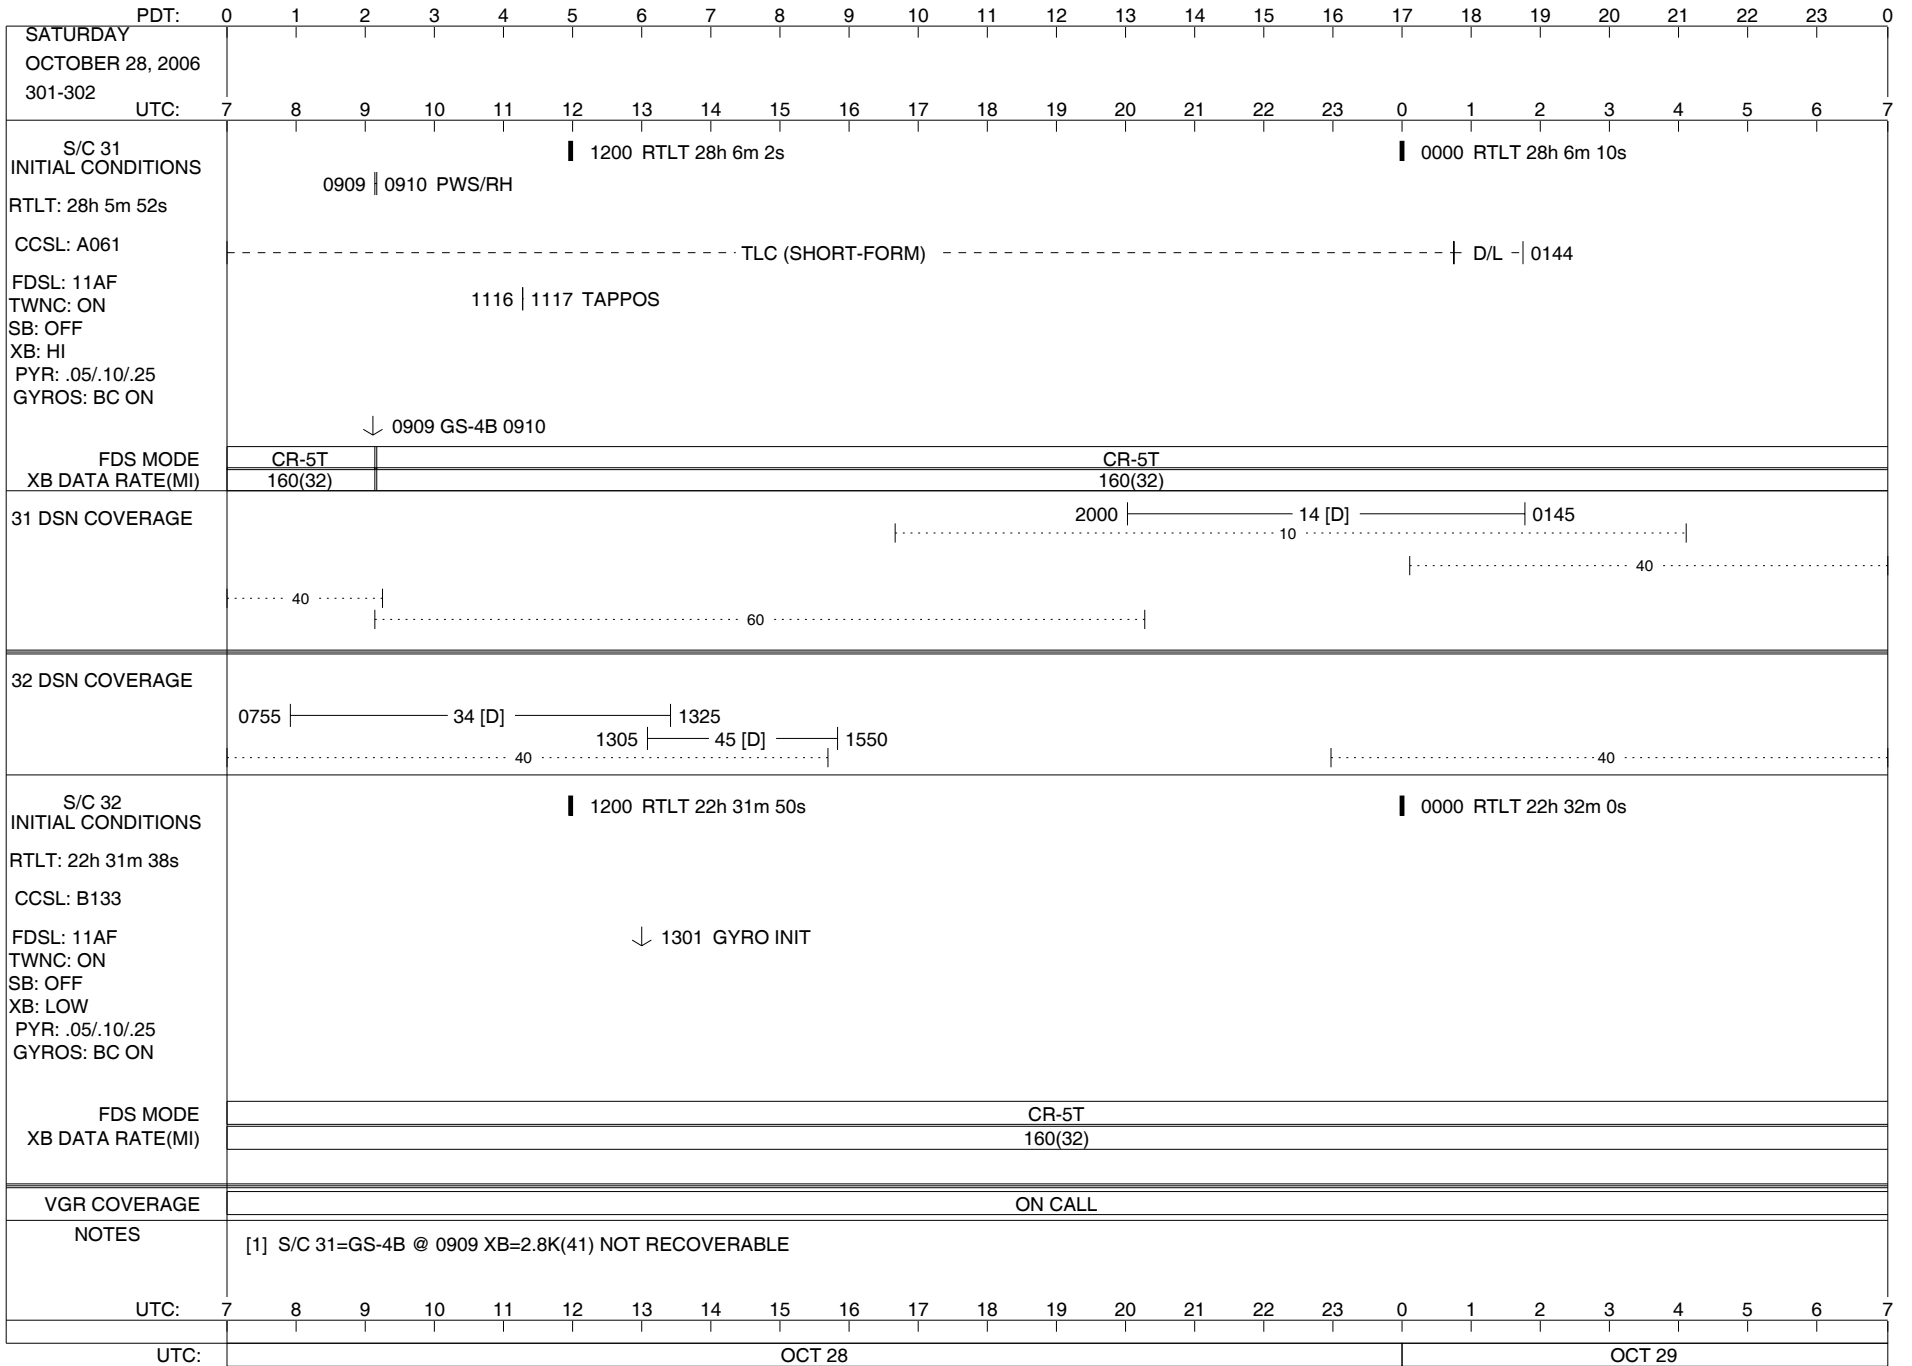

ISSUE DATE: 10/12/06 10:09