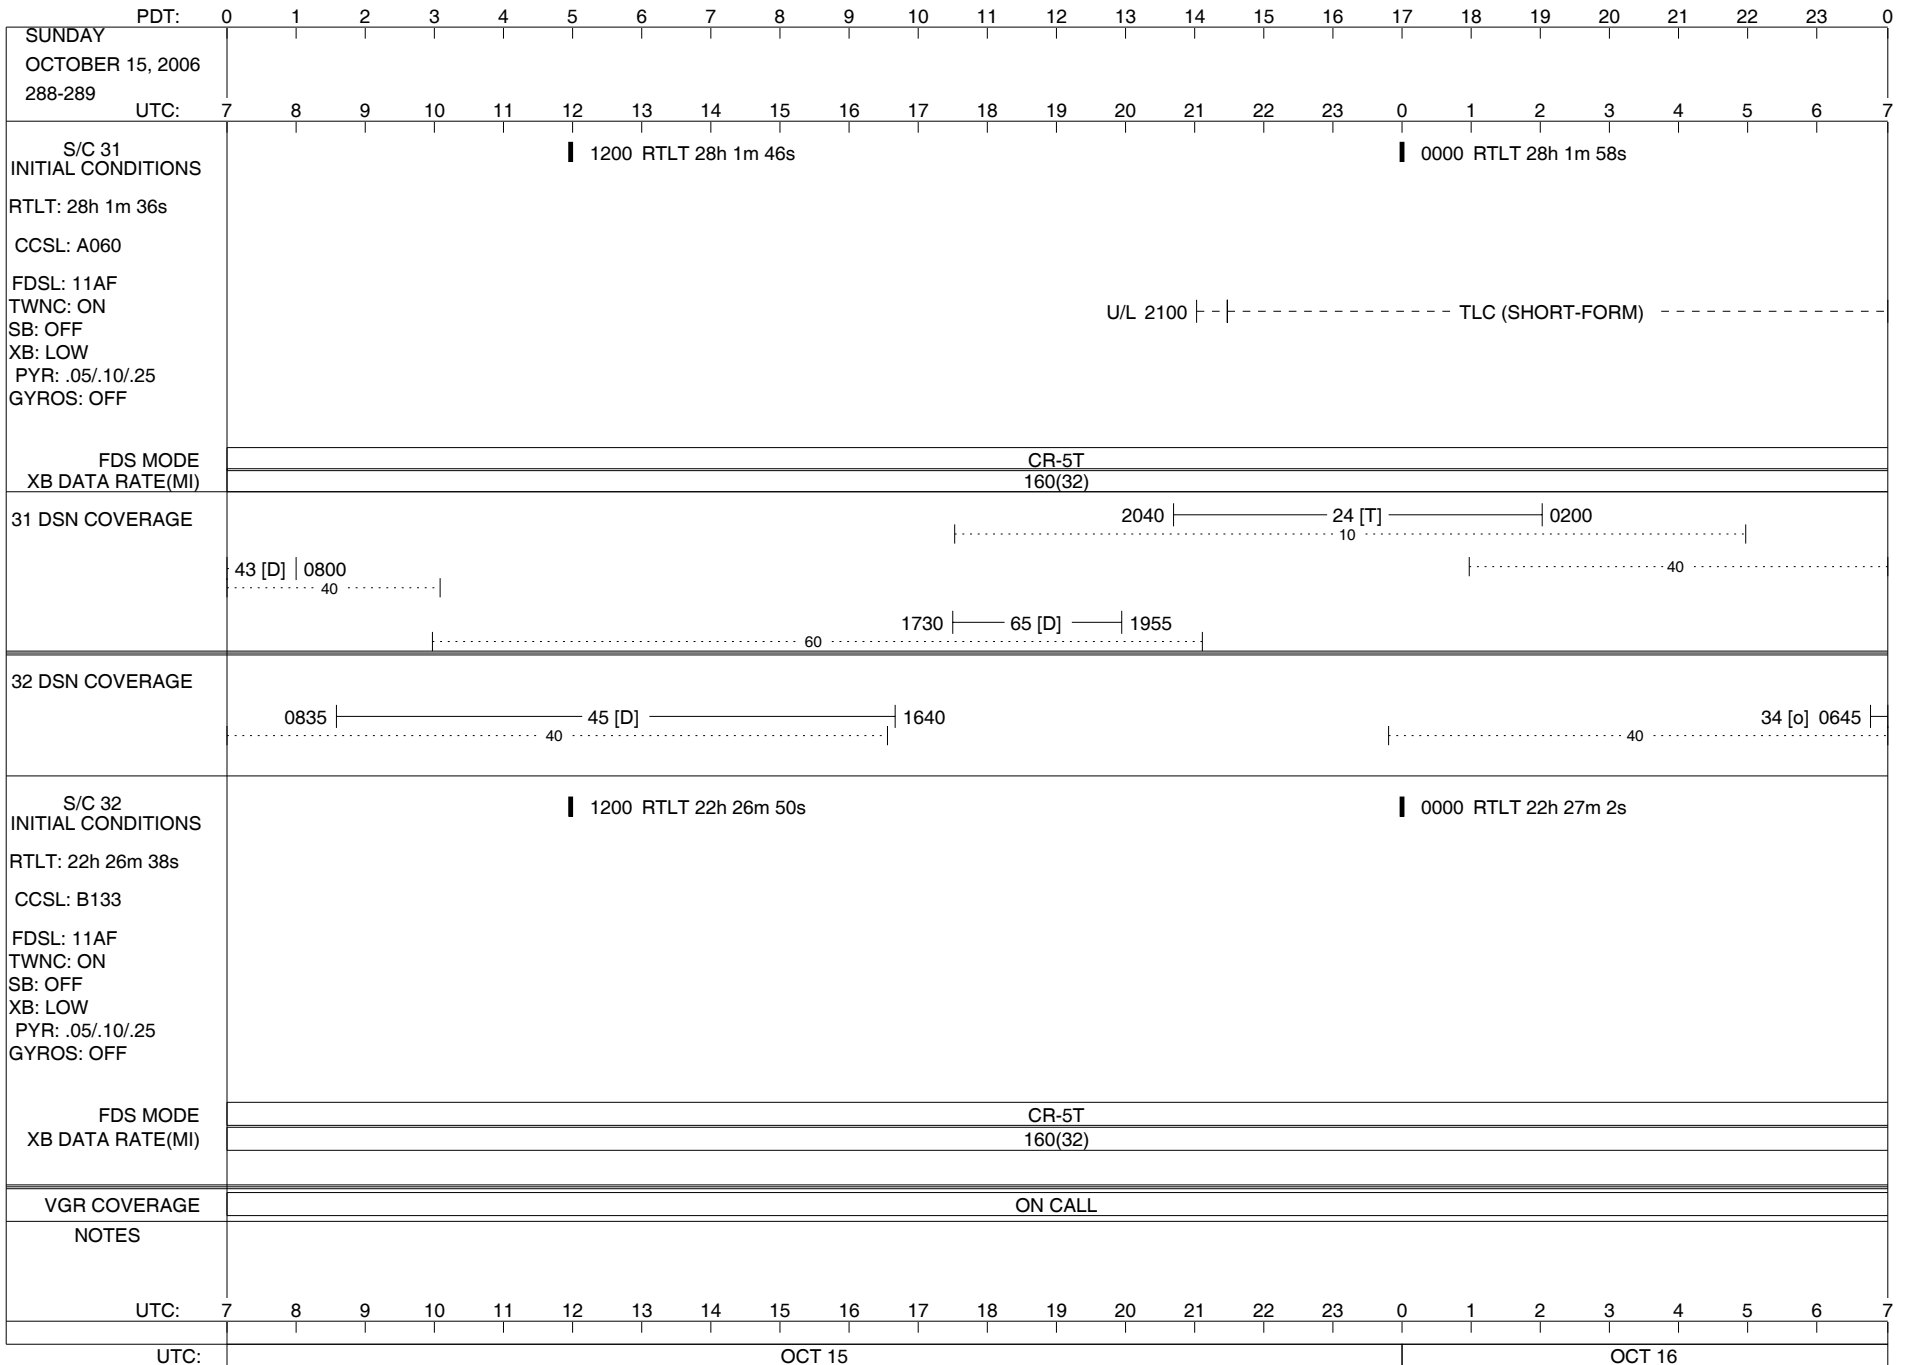

ISSUE DATE: 10/12/06 10:09