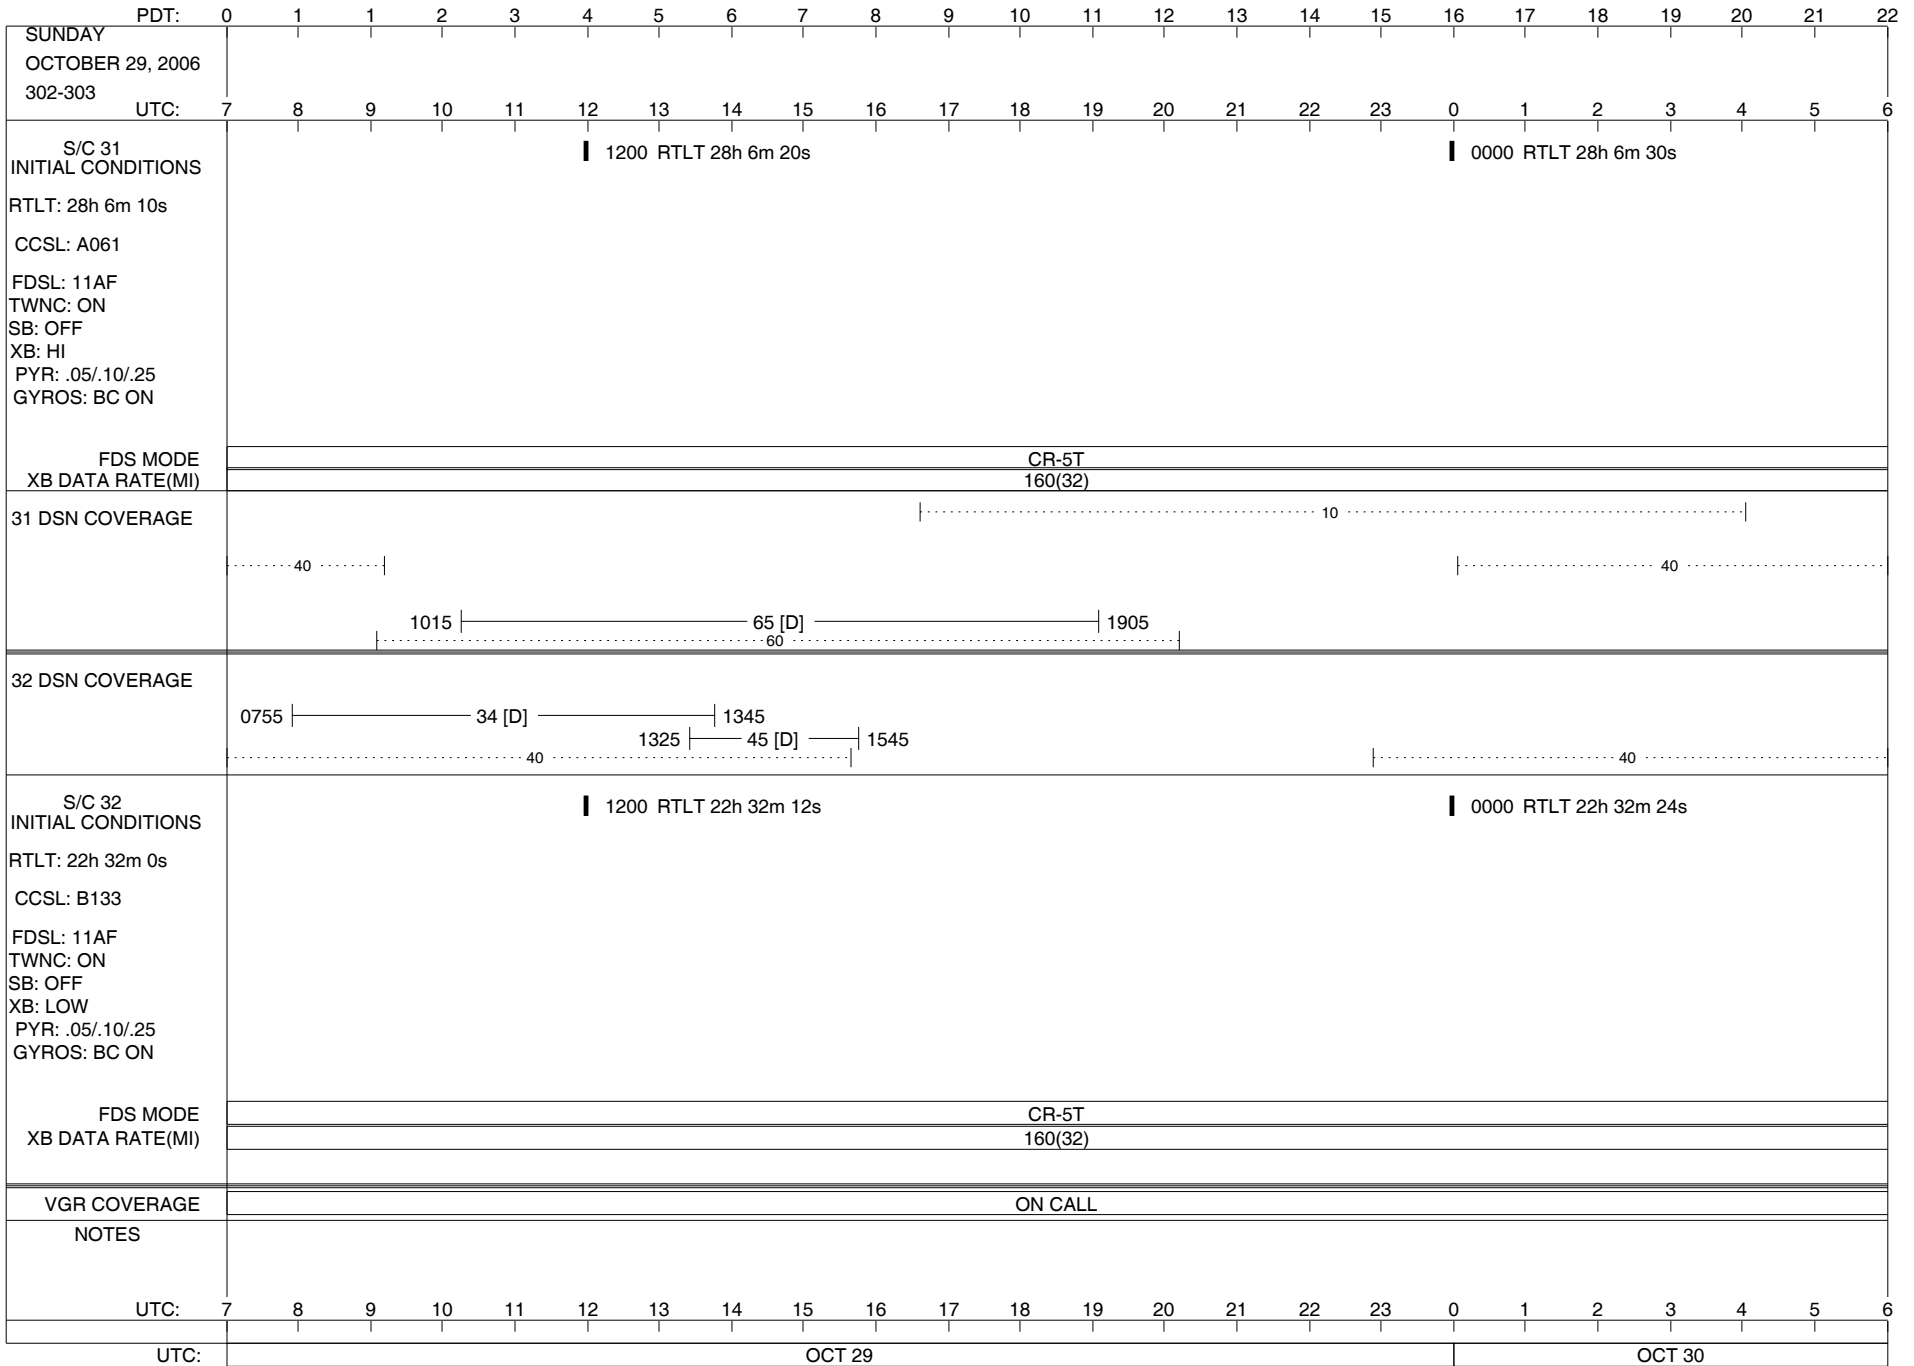

ISSUE DATE: 10/12/06 10:09