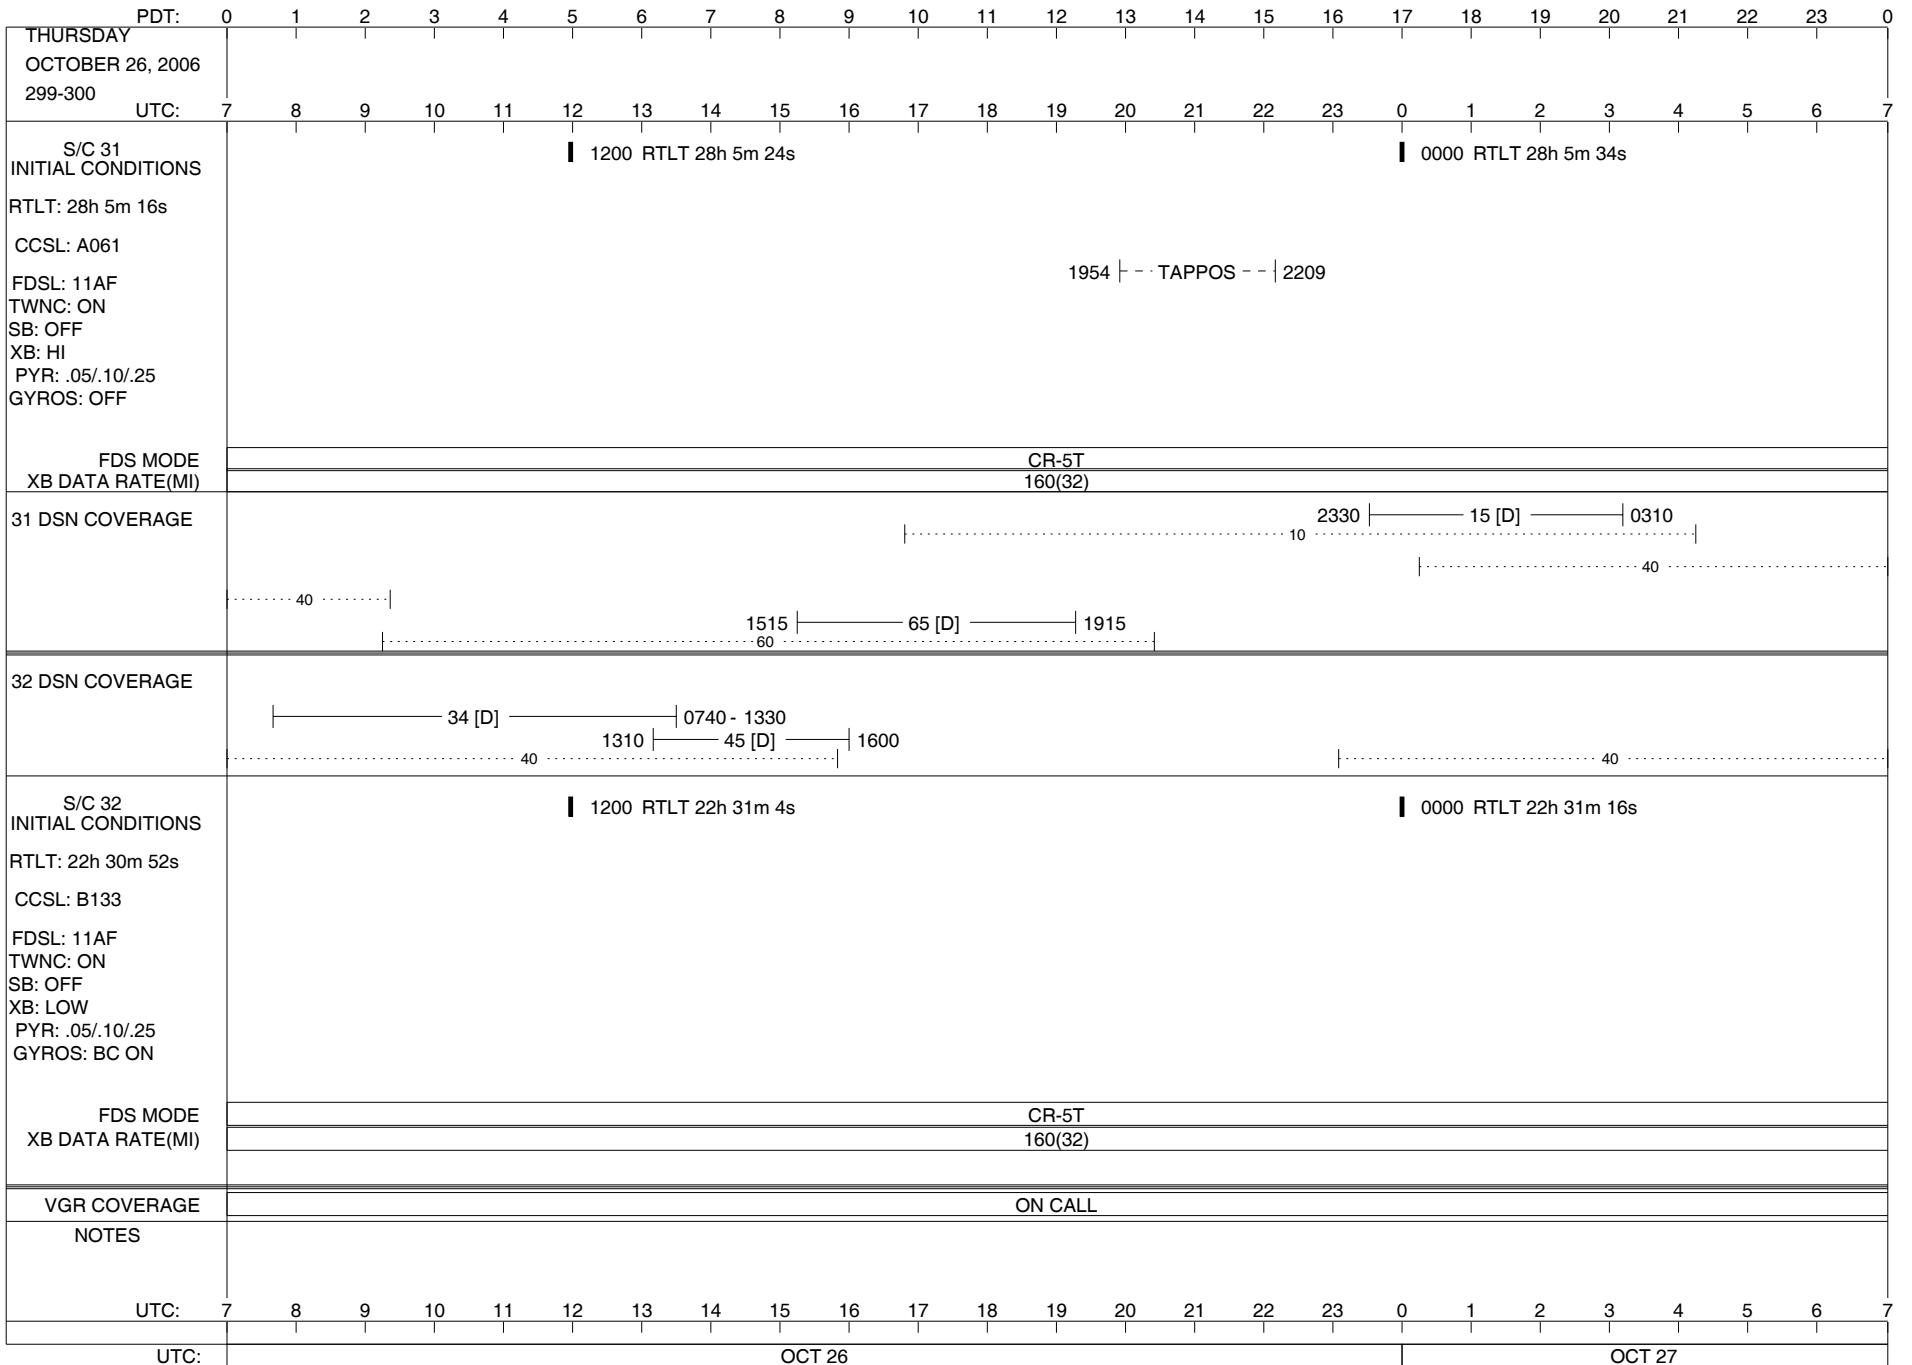

ISSUE DATE: 10/12/06 10:09