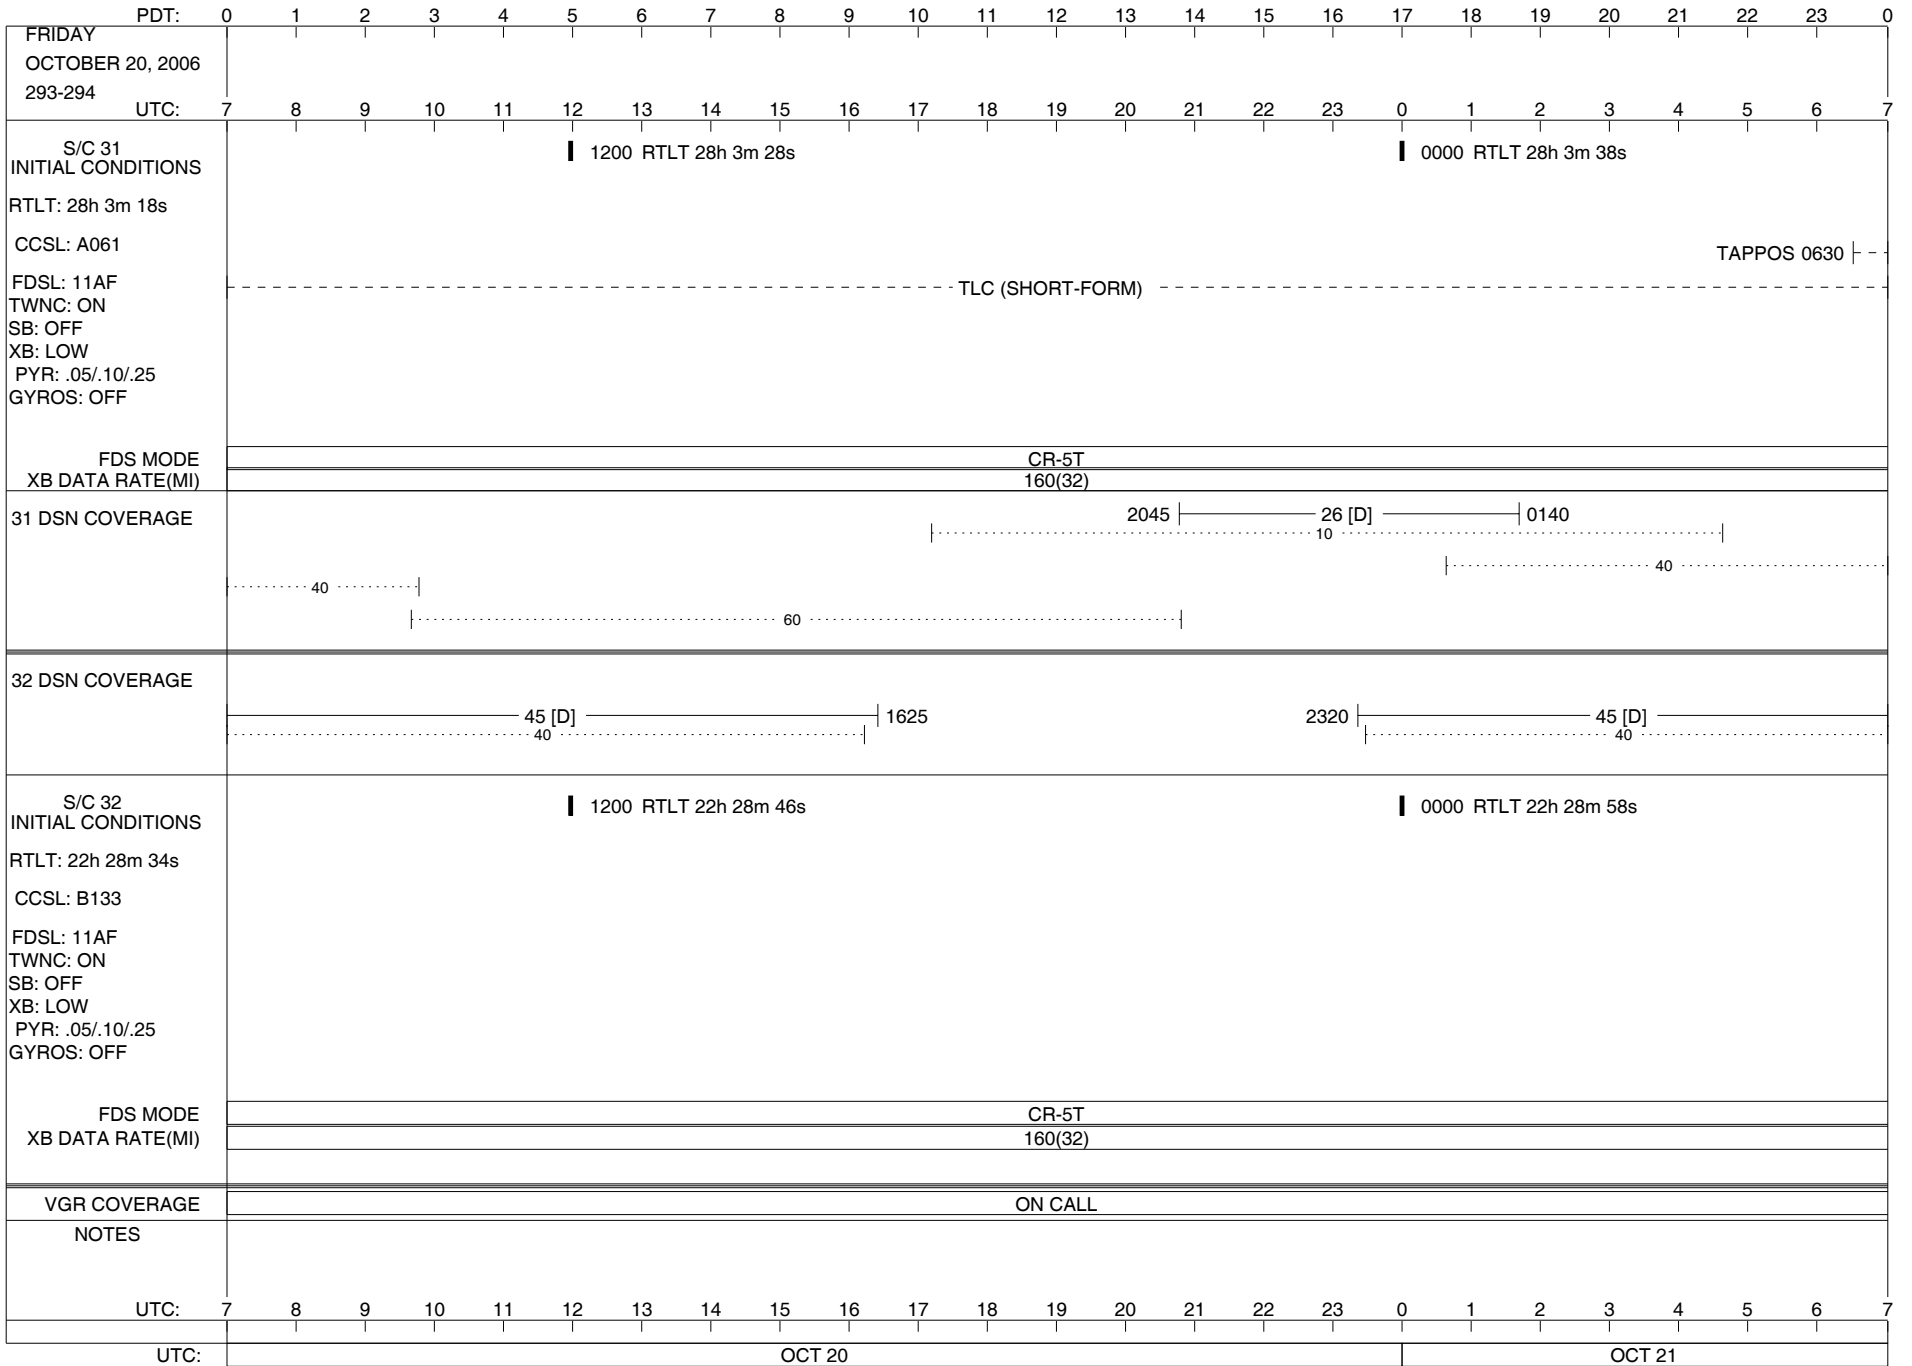

ISSUE DATE: 10/12/06 10:09