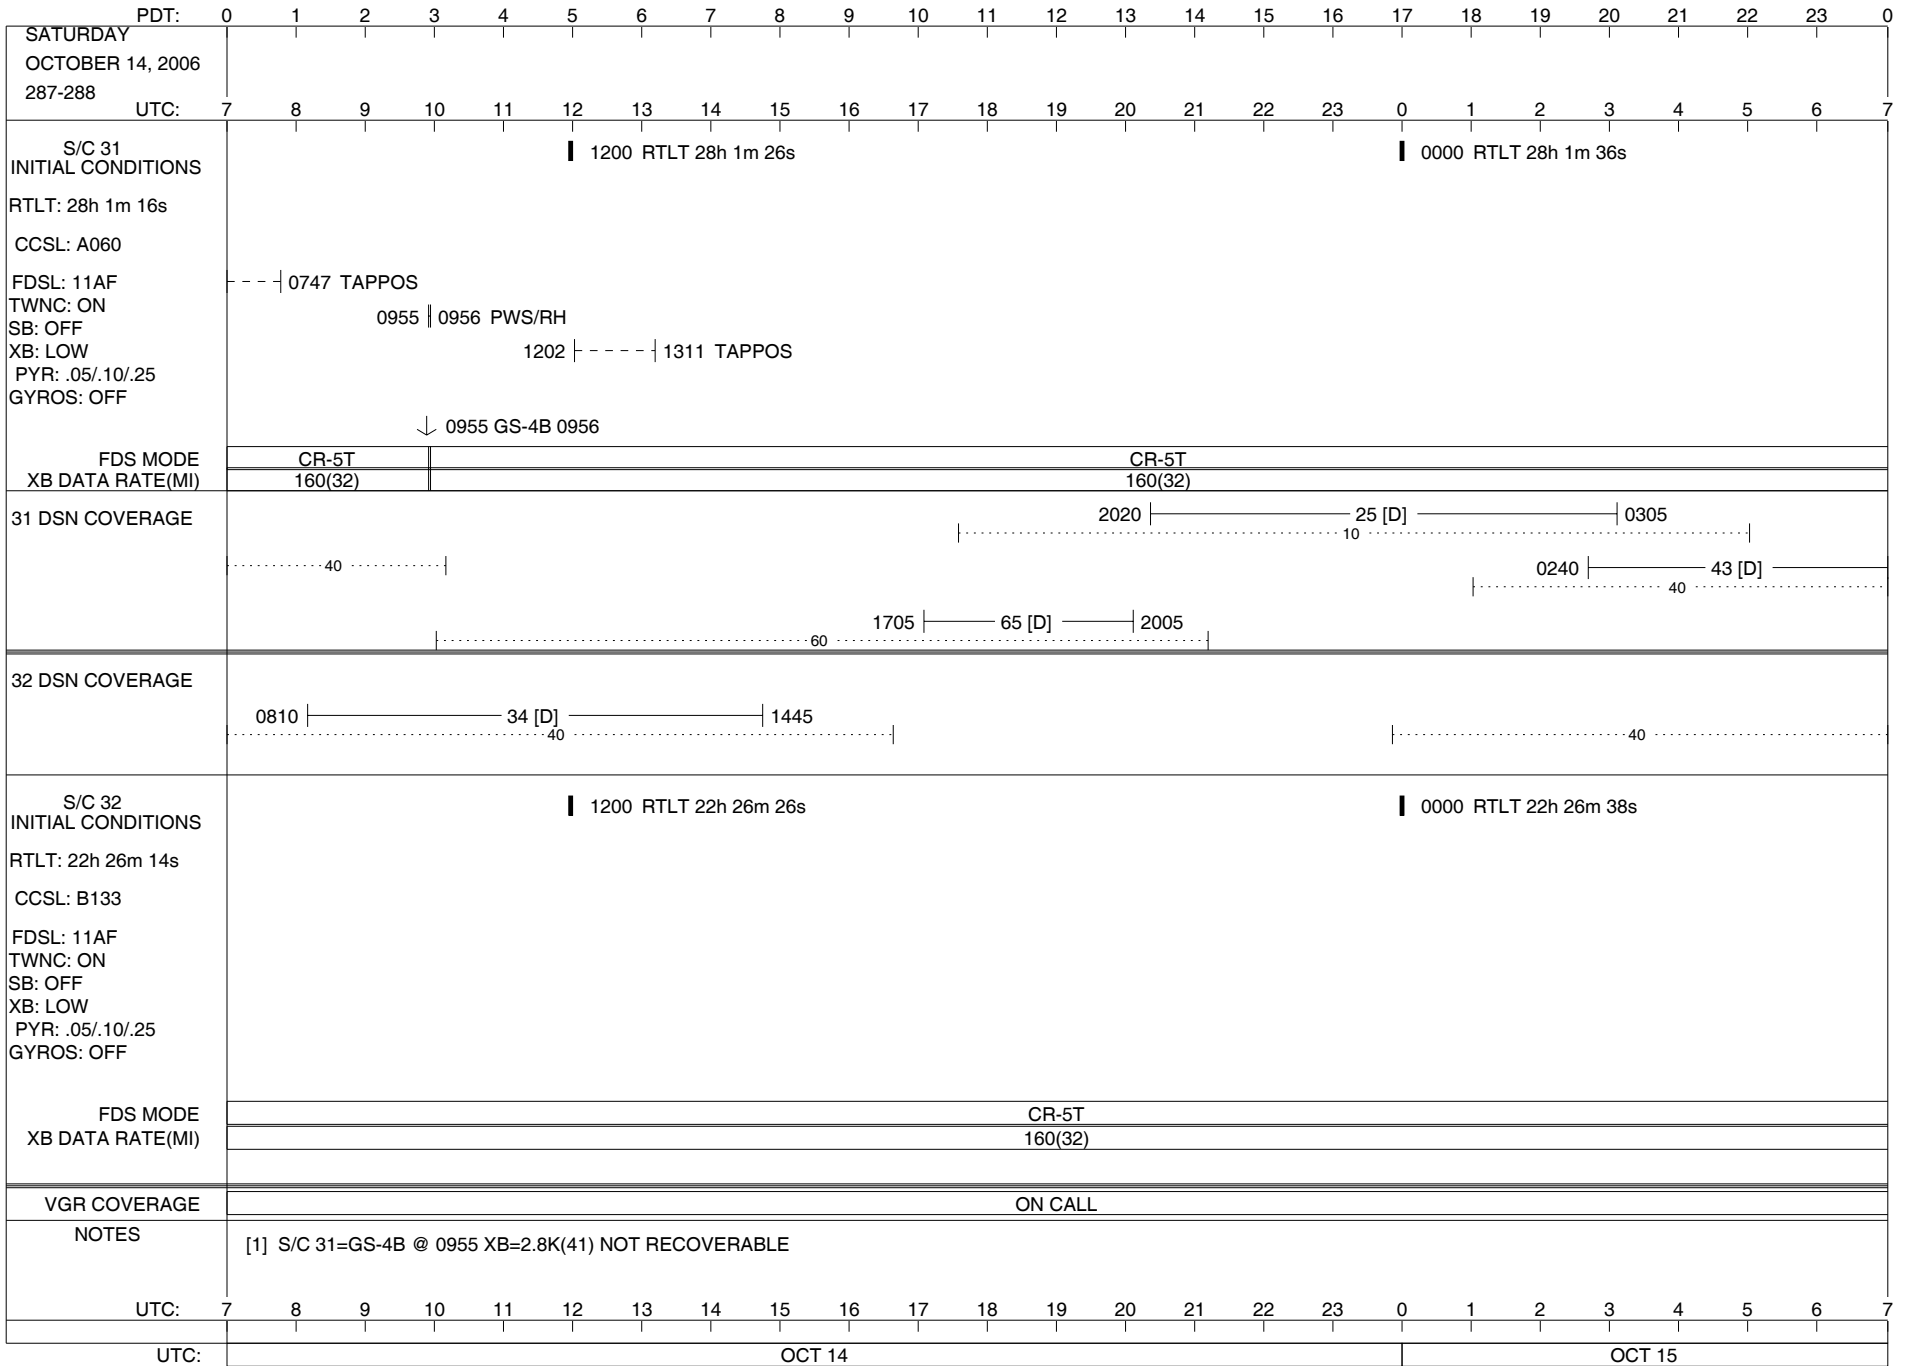

ISSUE DATE: 10/12/06 10:09