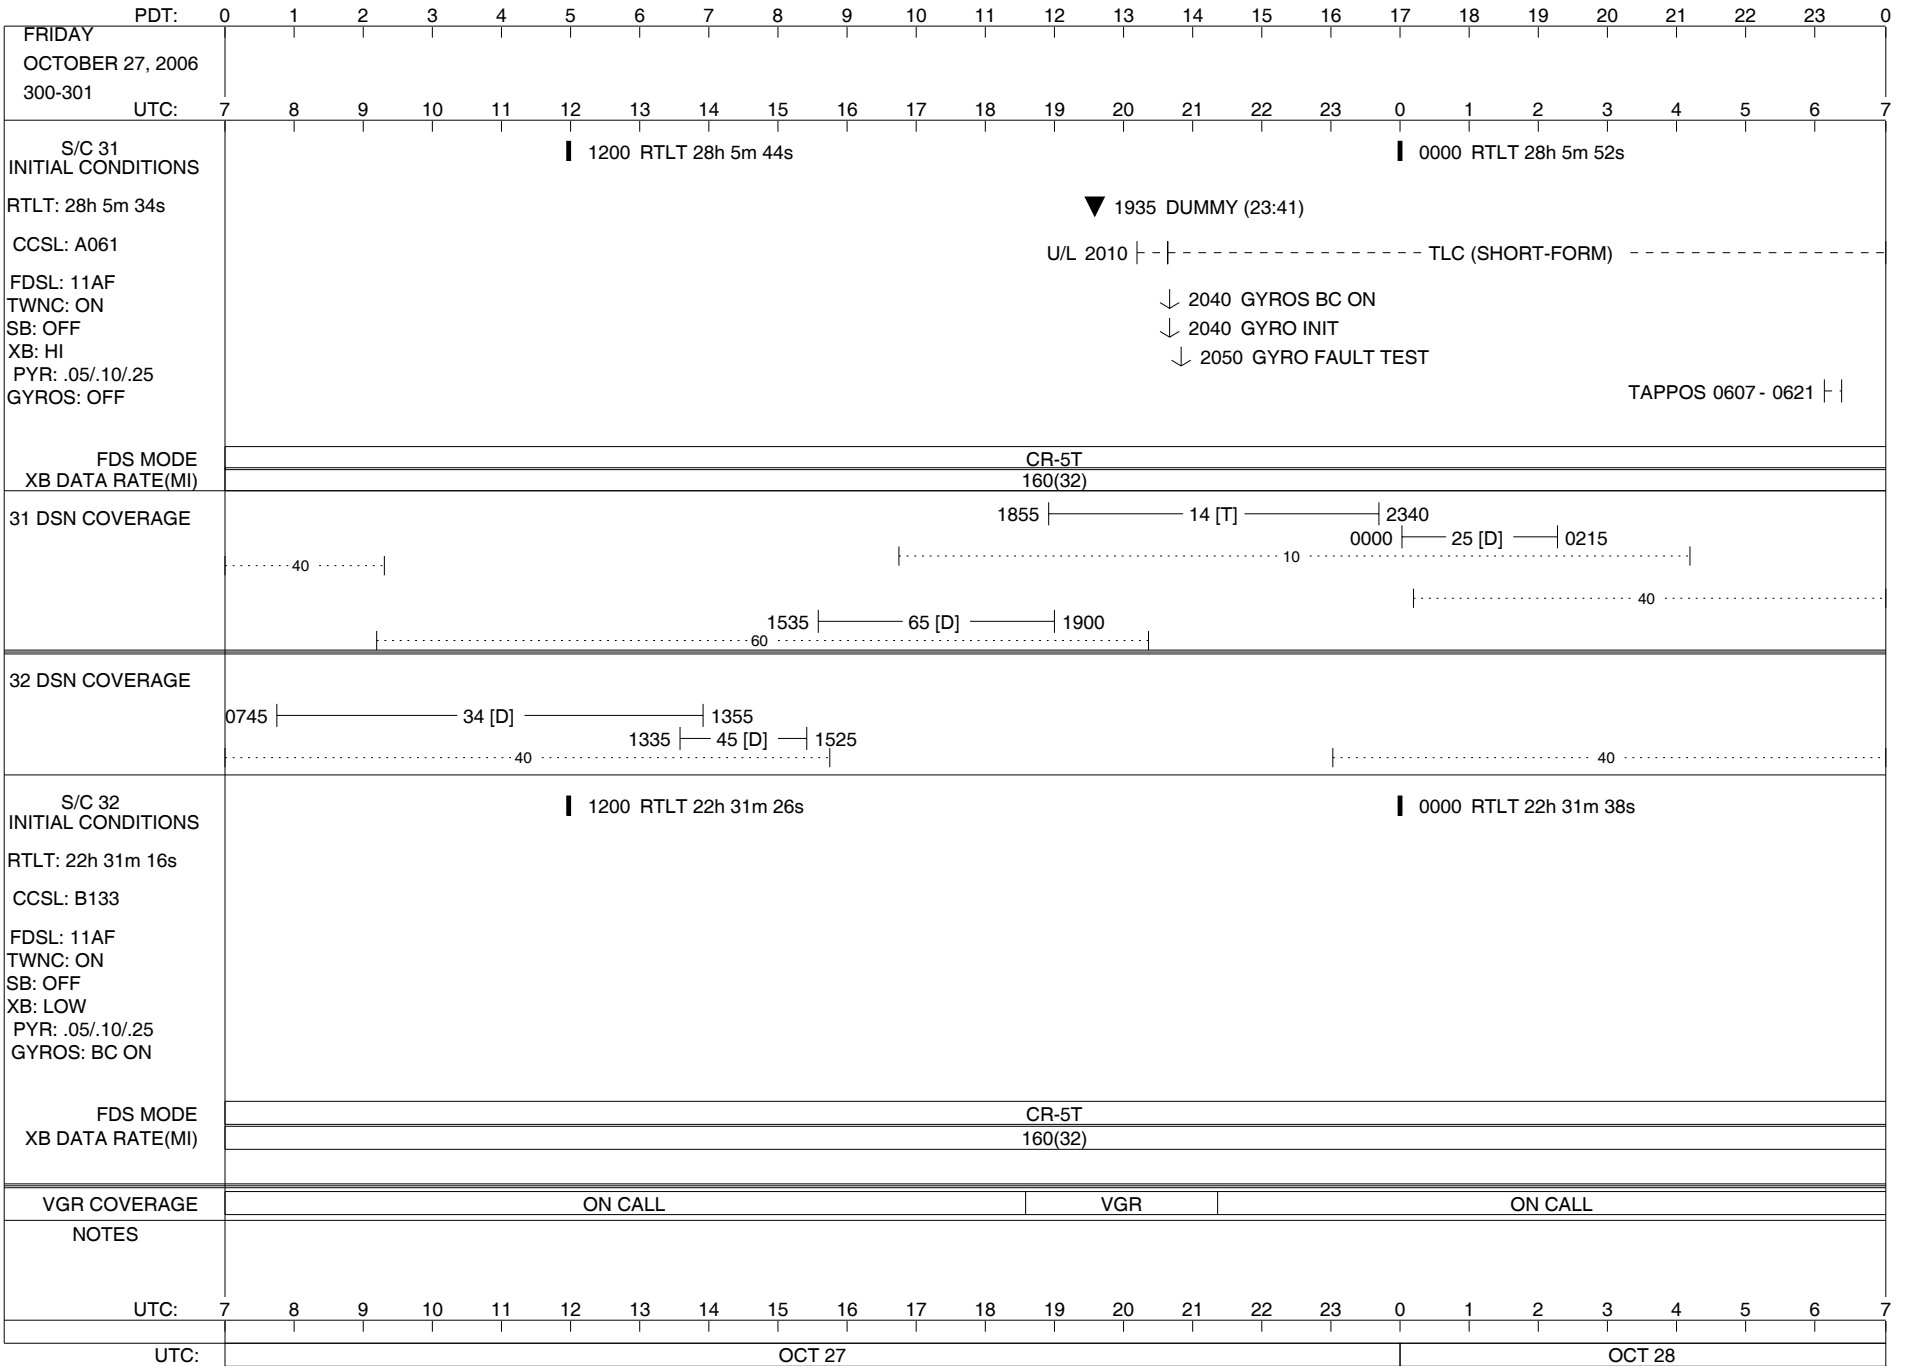

ISSUE DATE: 10/12/06 10:09