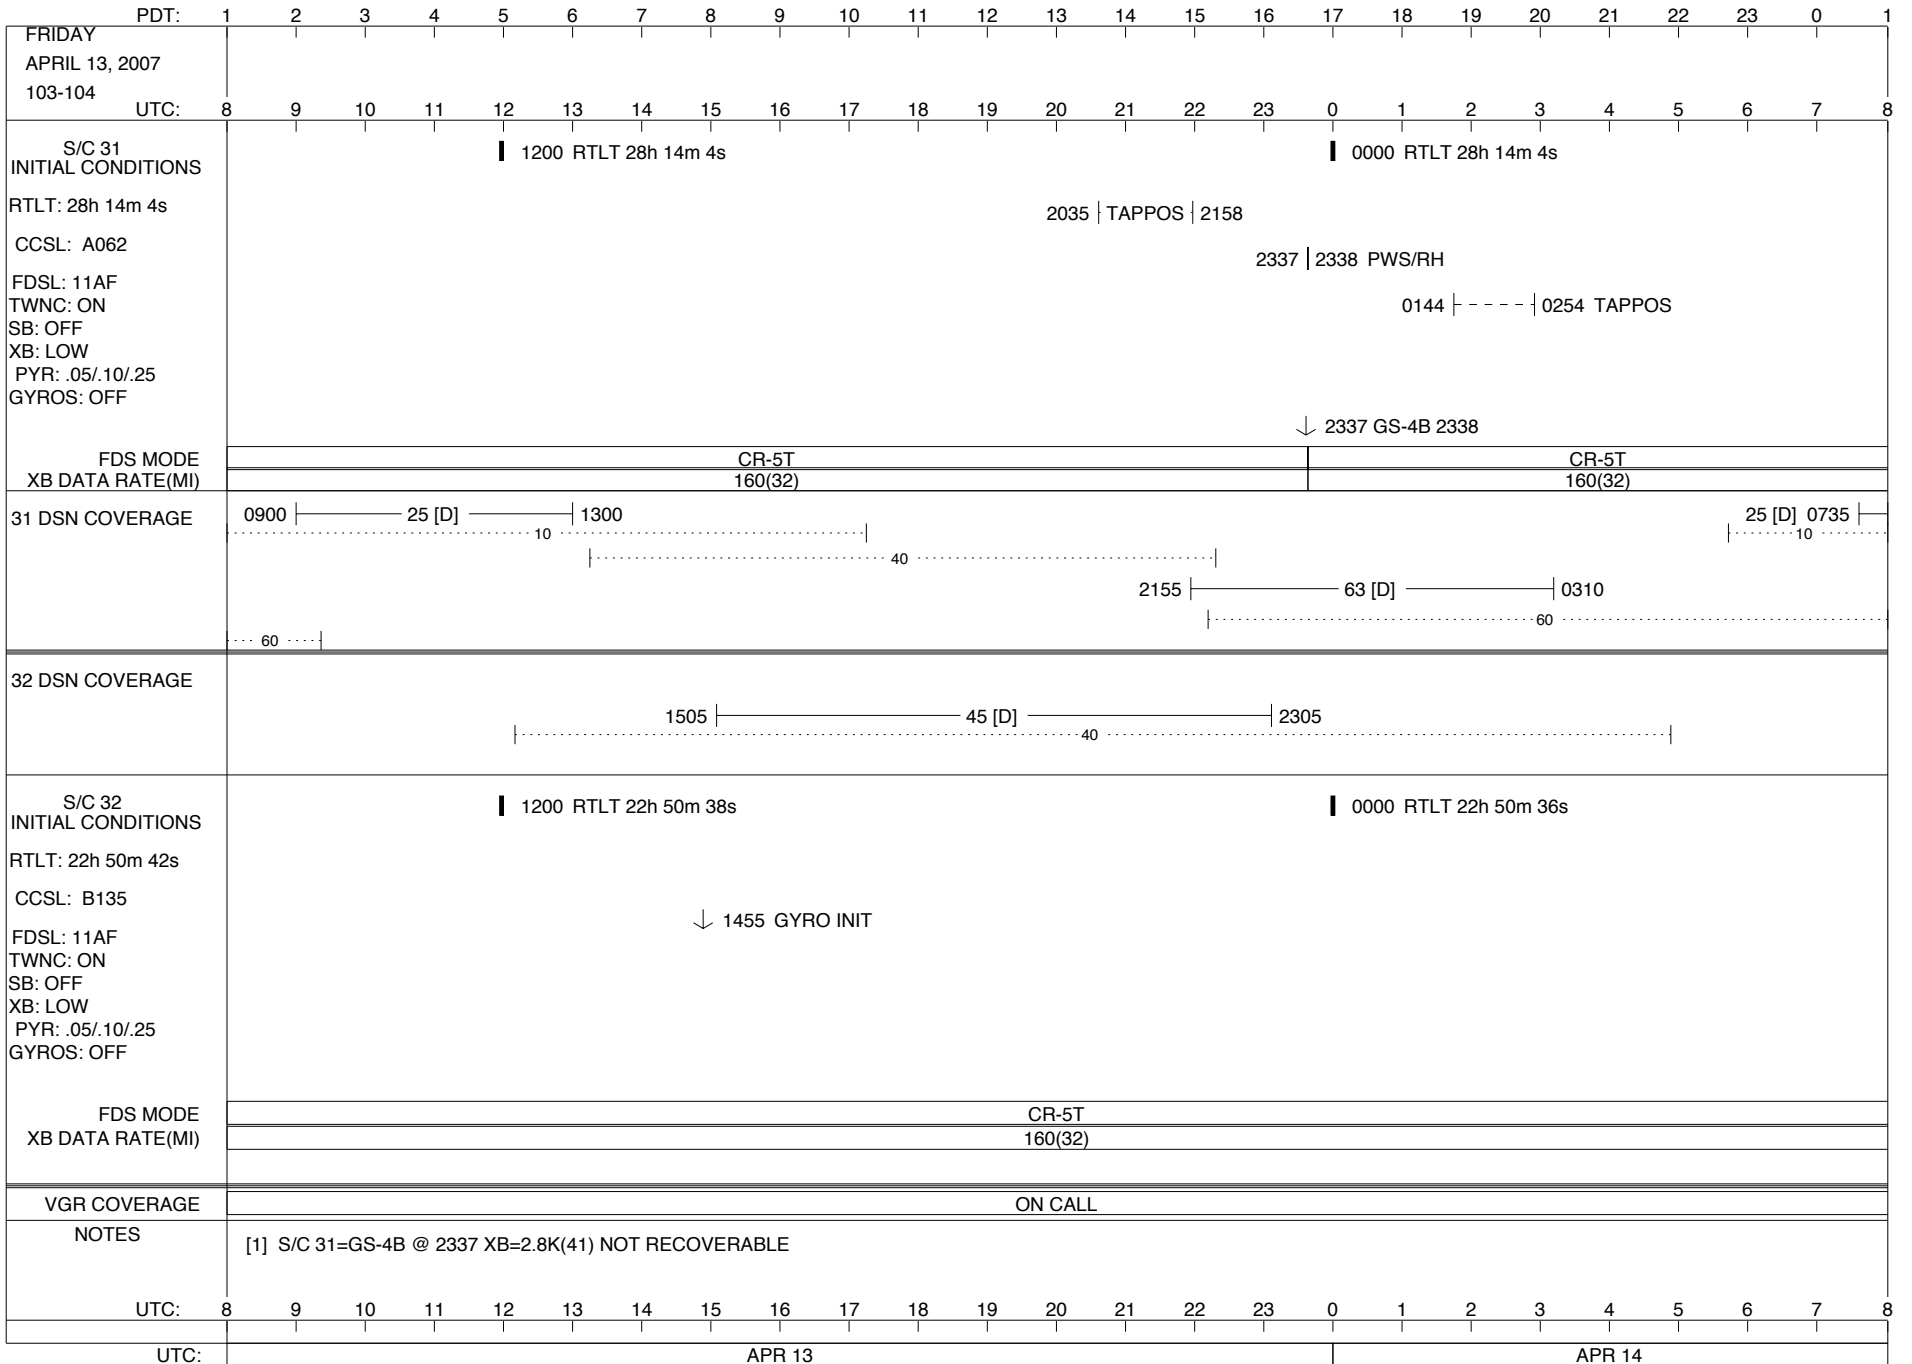

ISSUE DATE: 04/04/07 18:18