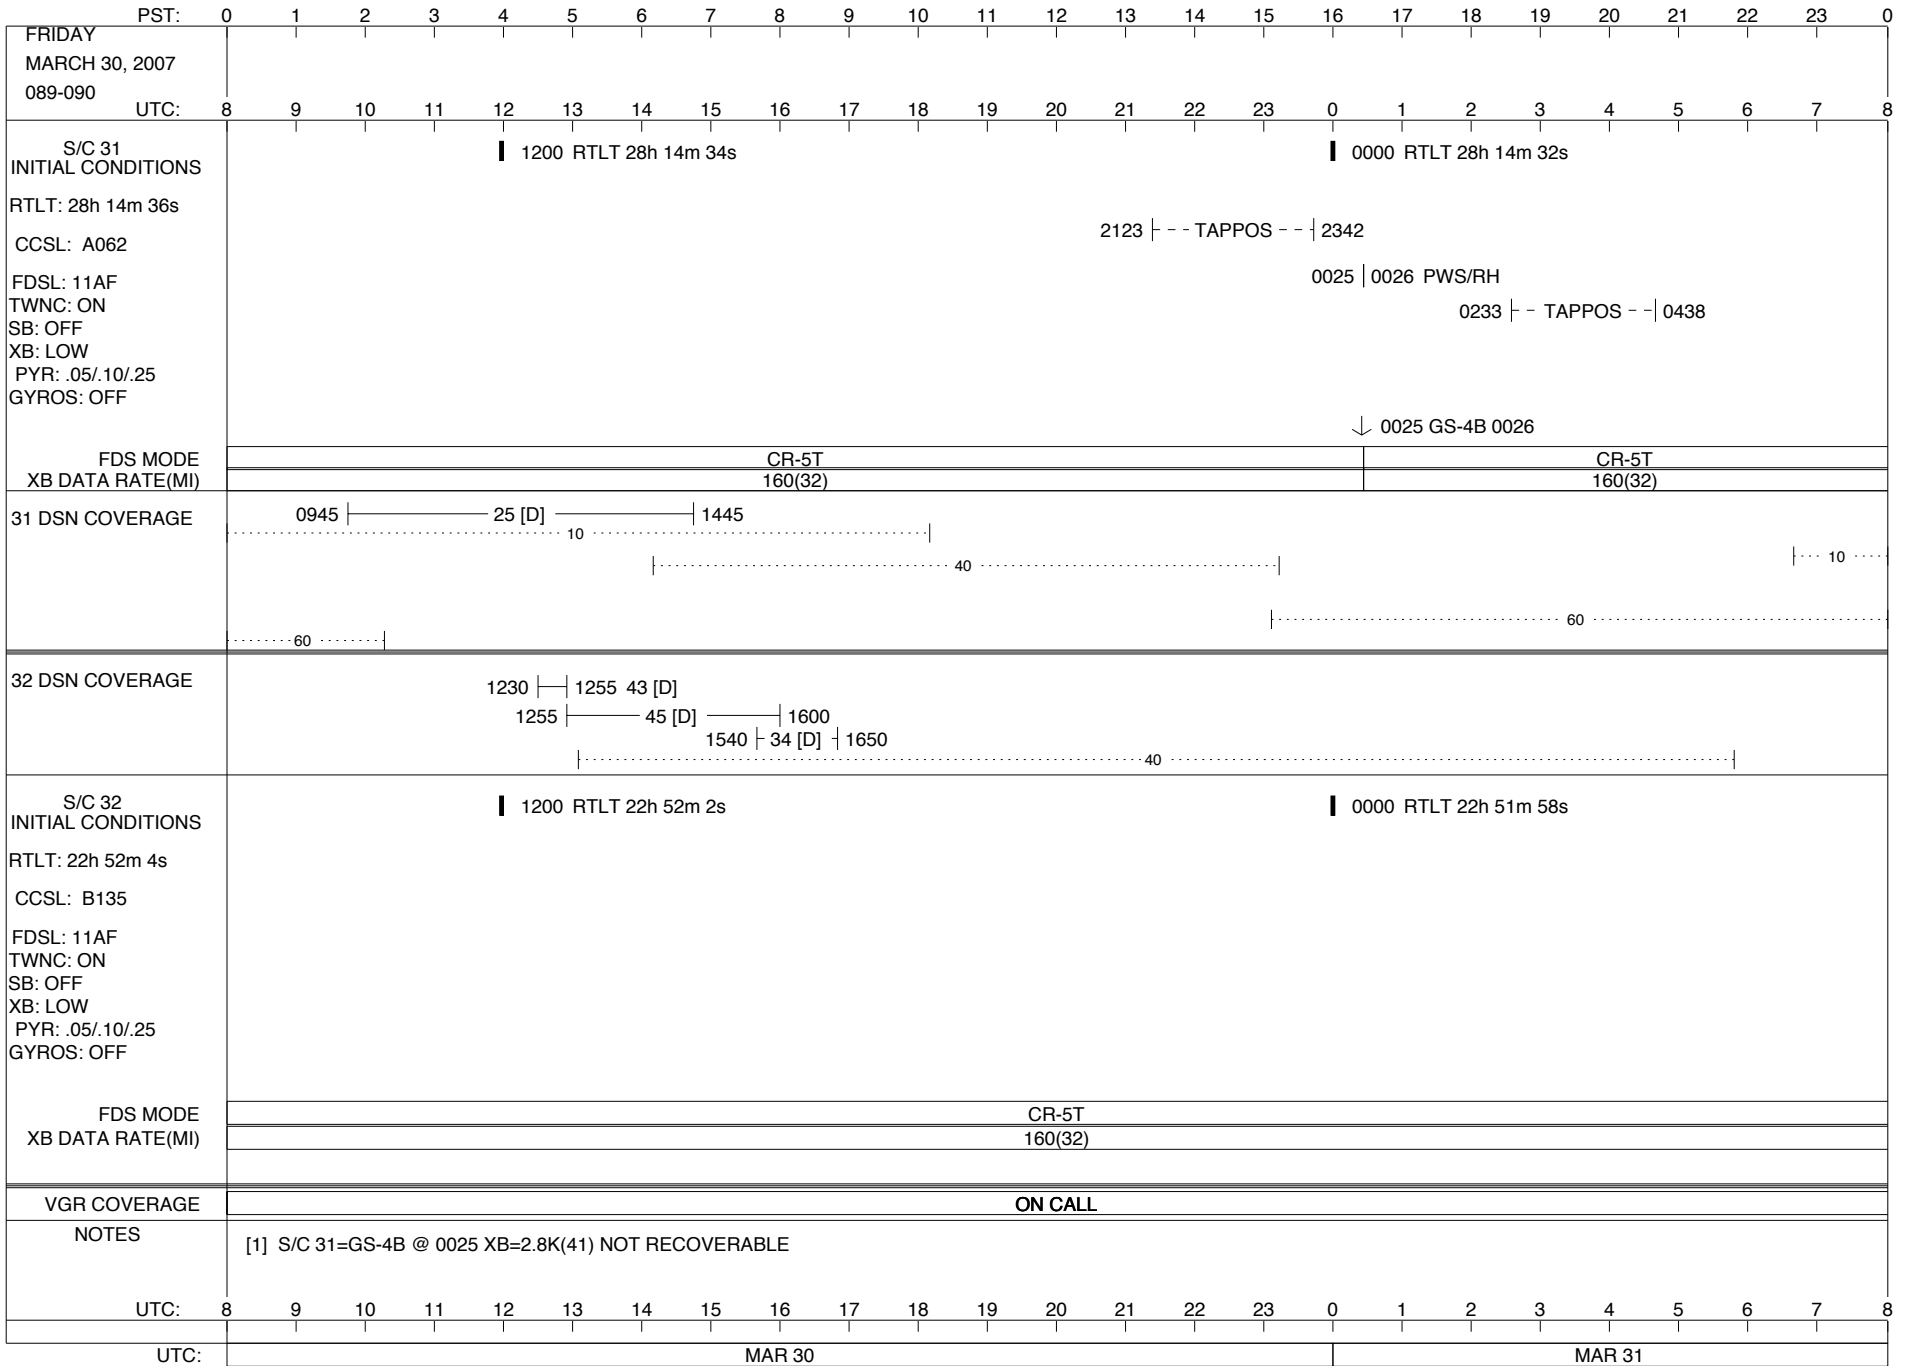

ISSUE DATE: 04/04/07 18:18