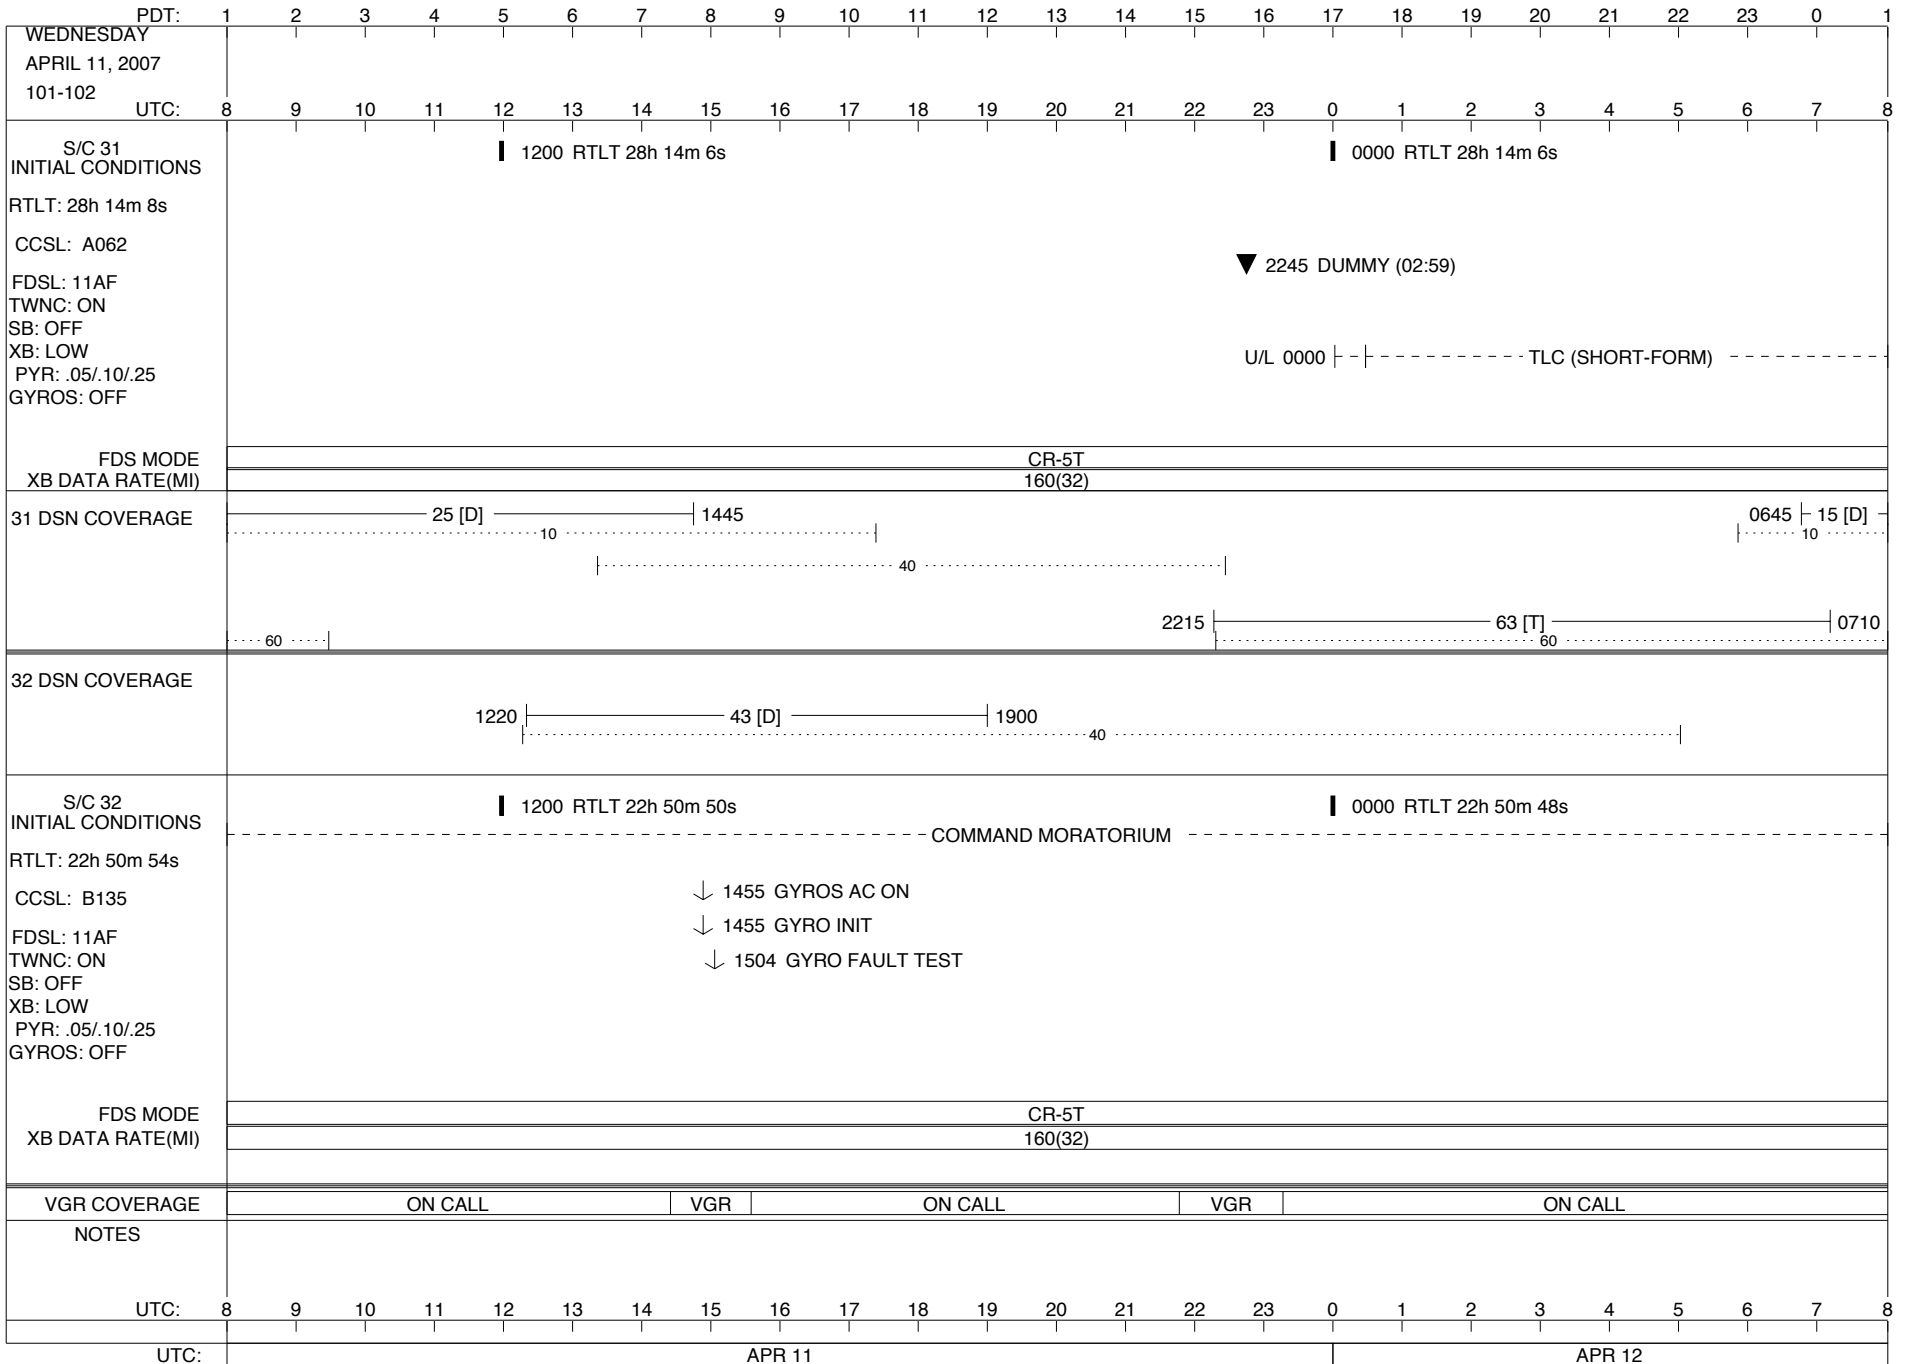

ISSUE DATE: 04/04/07 18:18