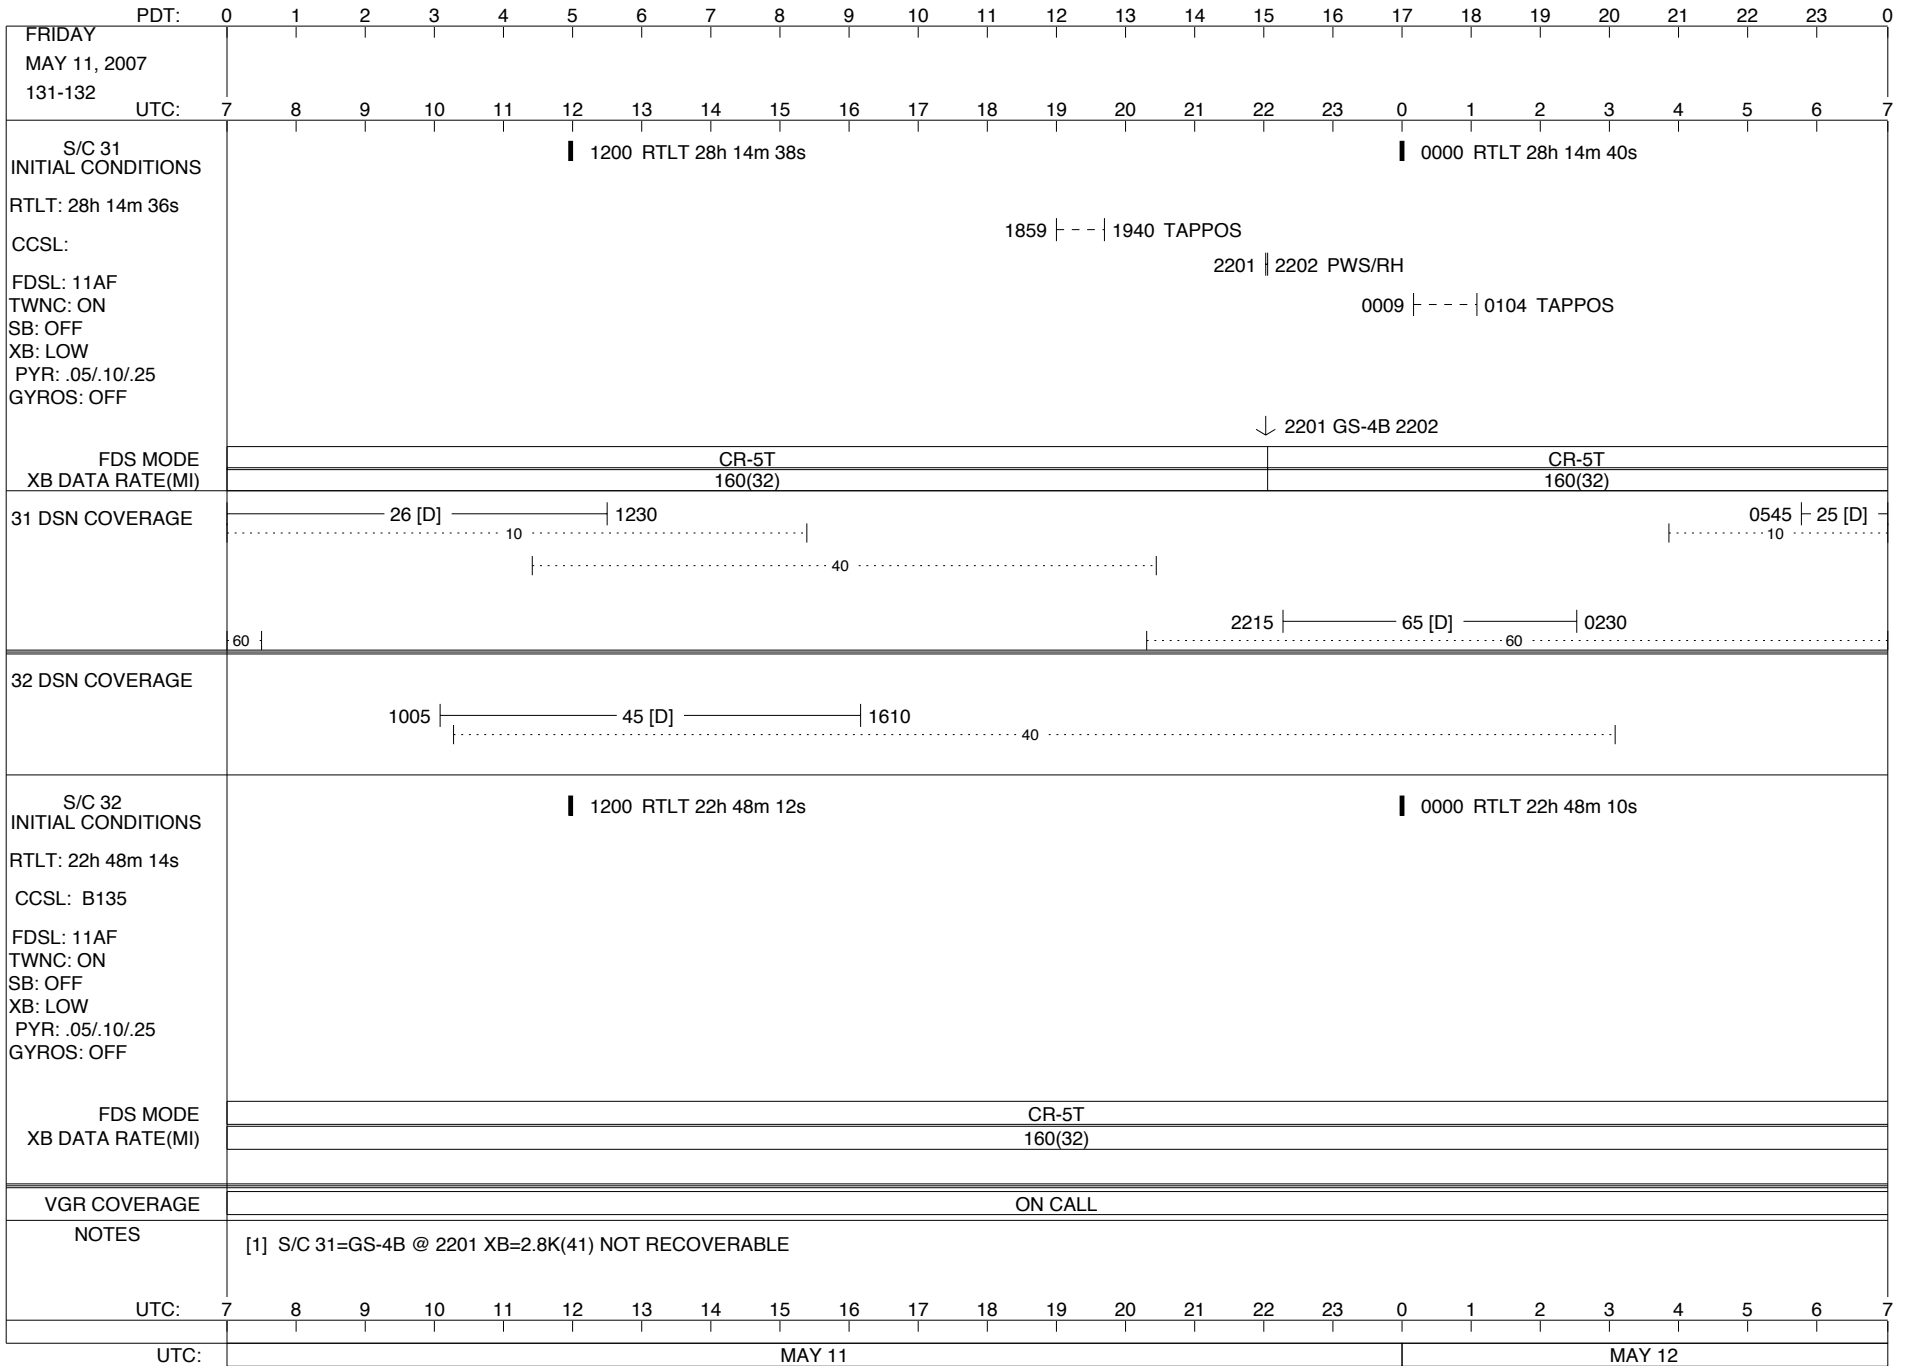

ISSUE DATE: 04/25/07 16:57