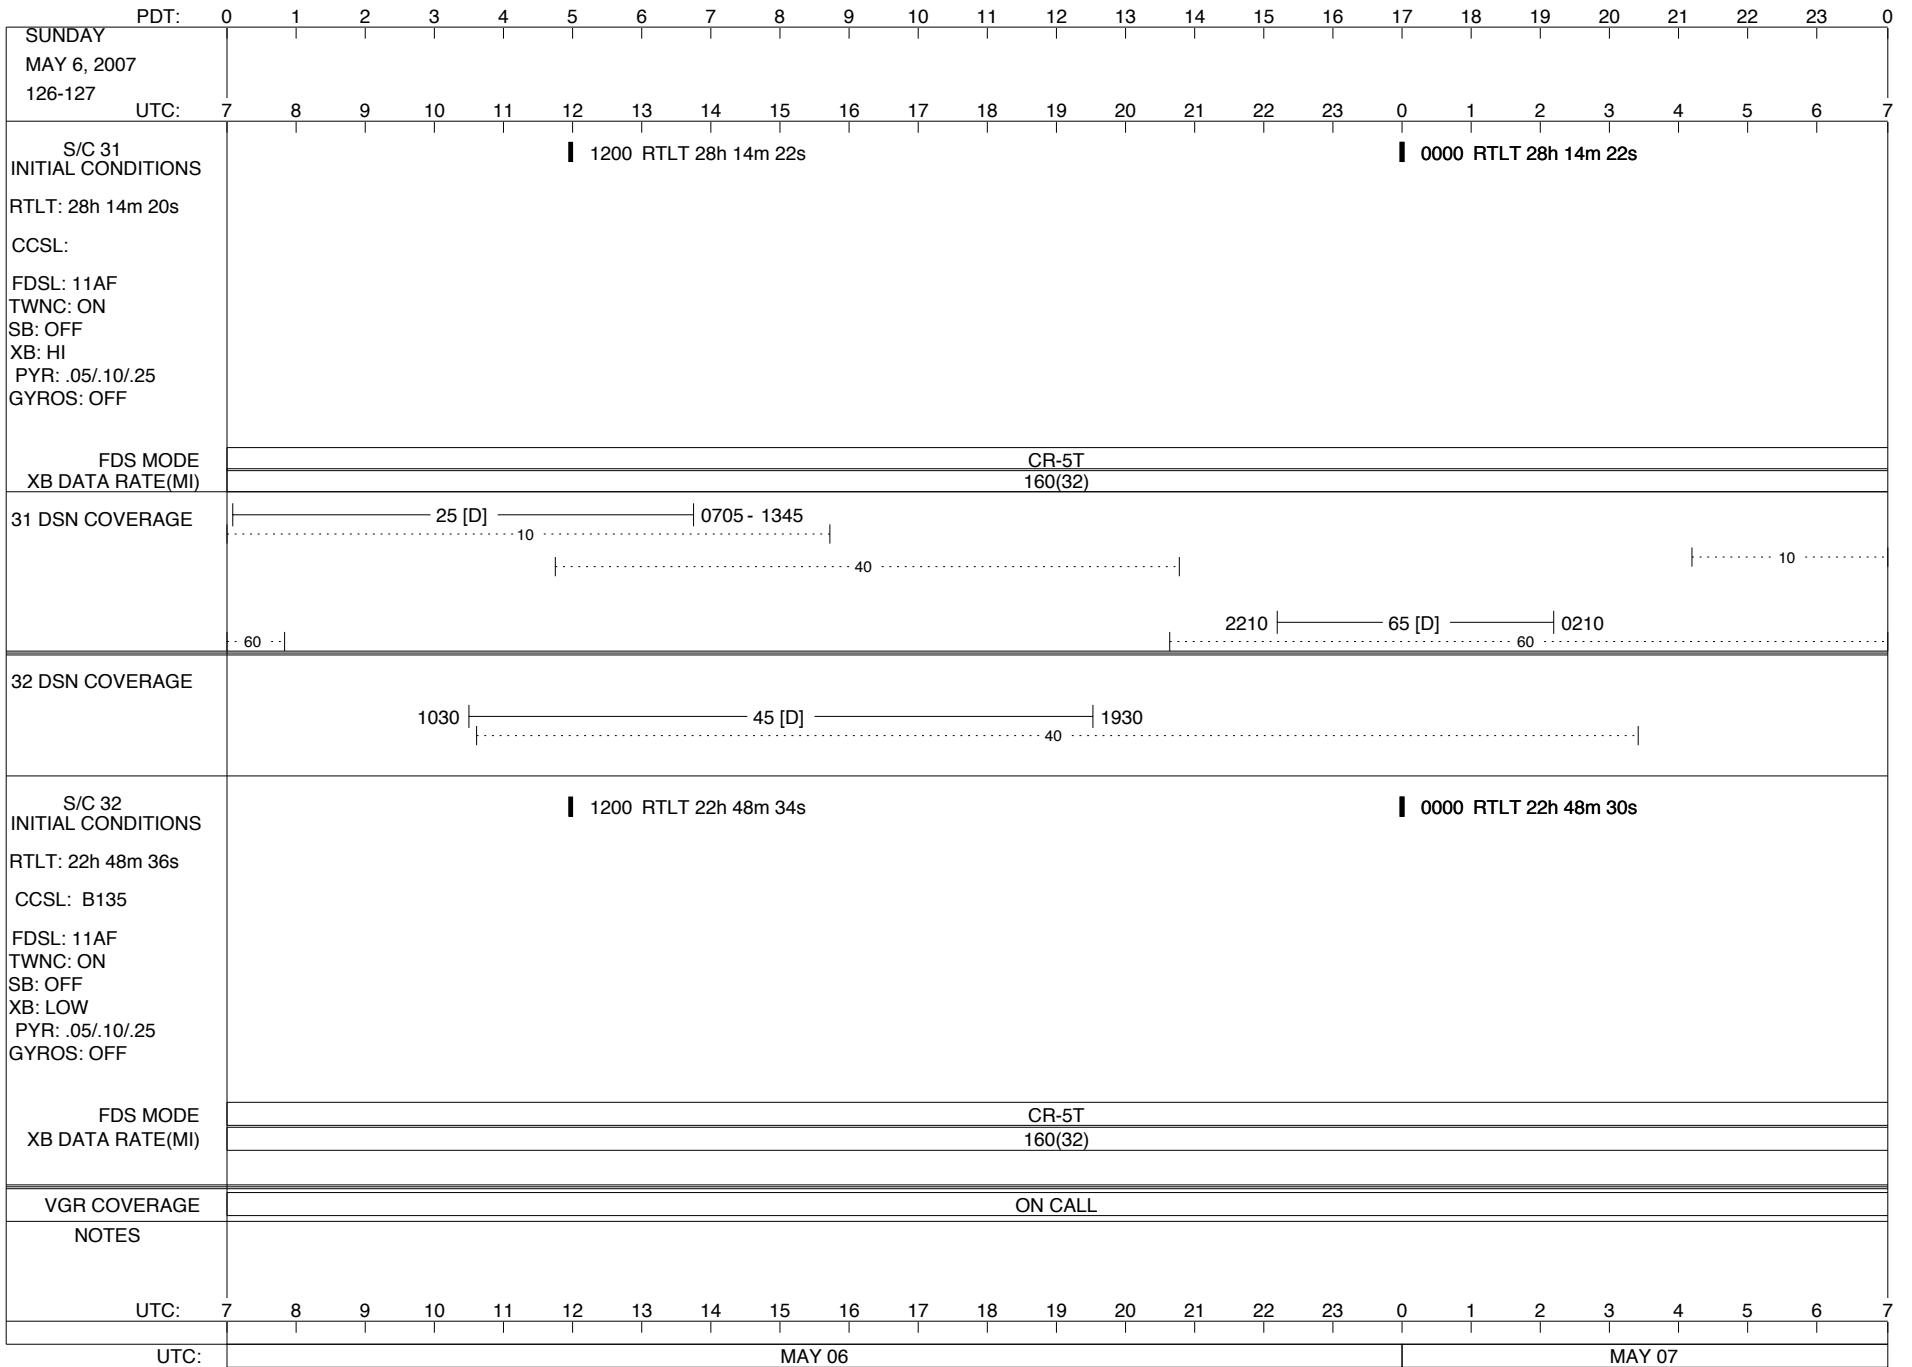

ISSUE DATE: 04/25/07 16:57