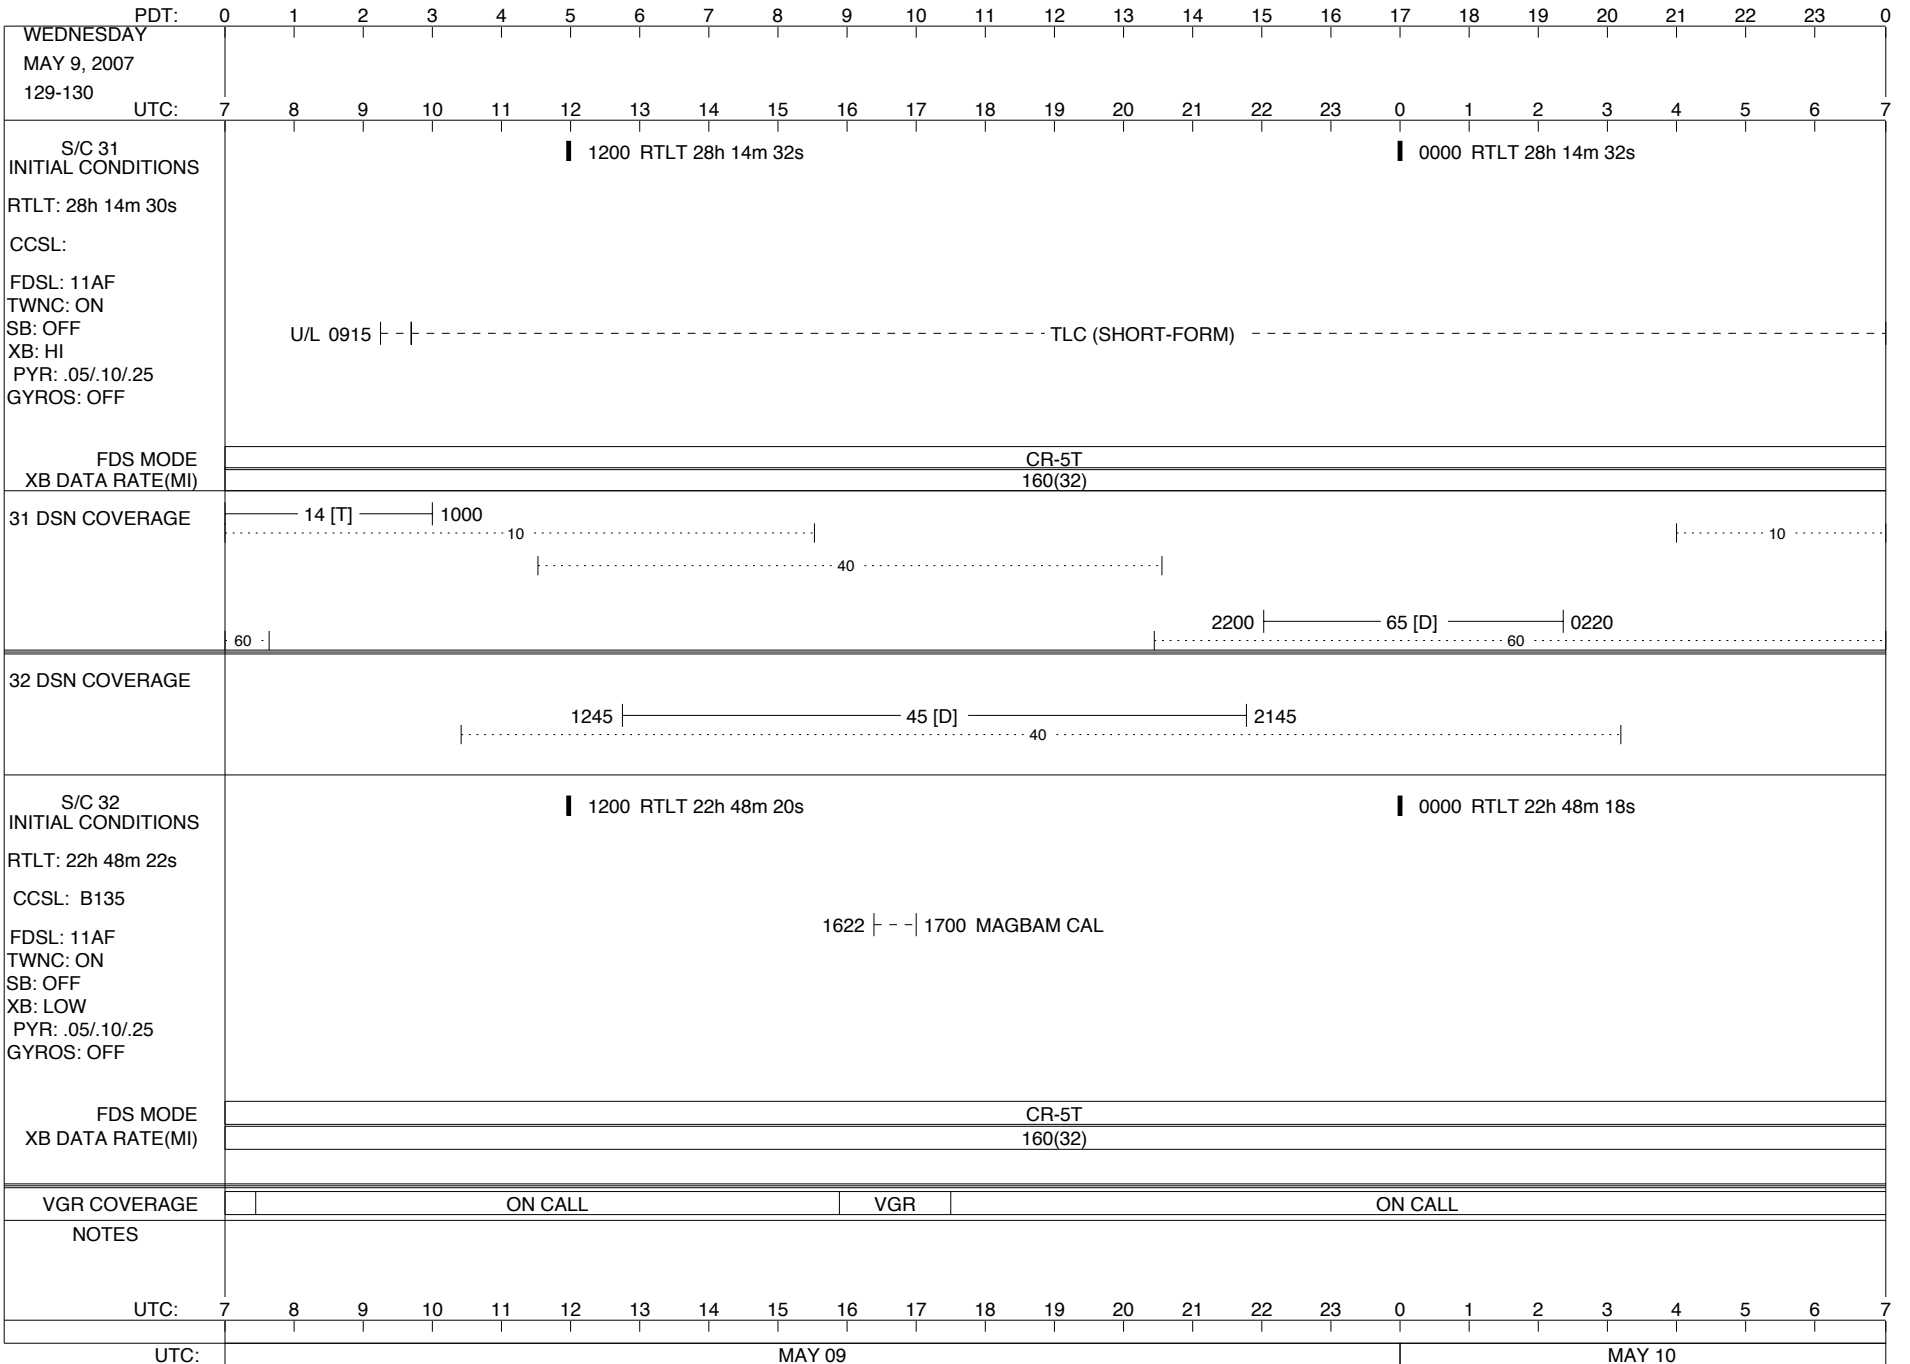

ISSUE DATE: 04/25/07 16:57