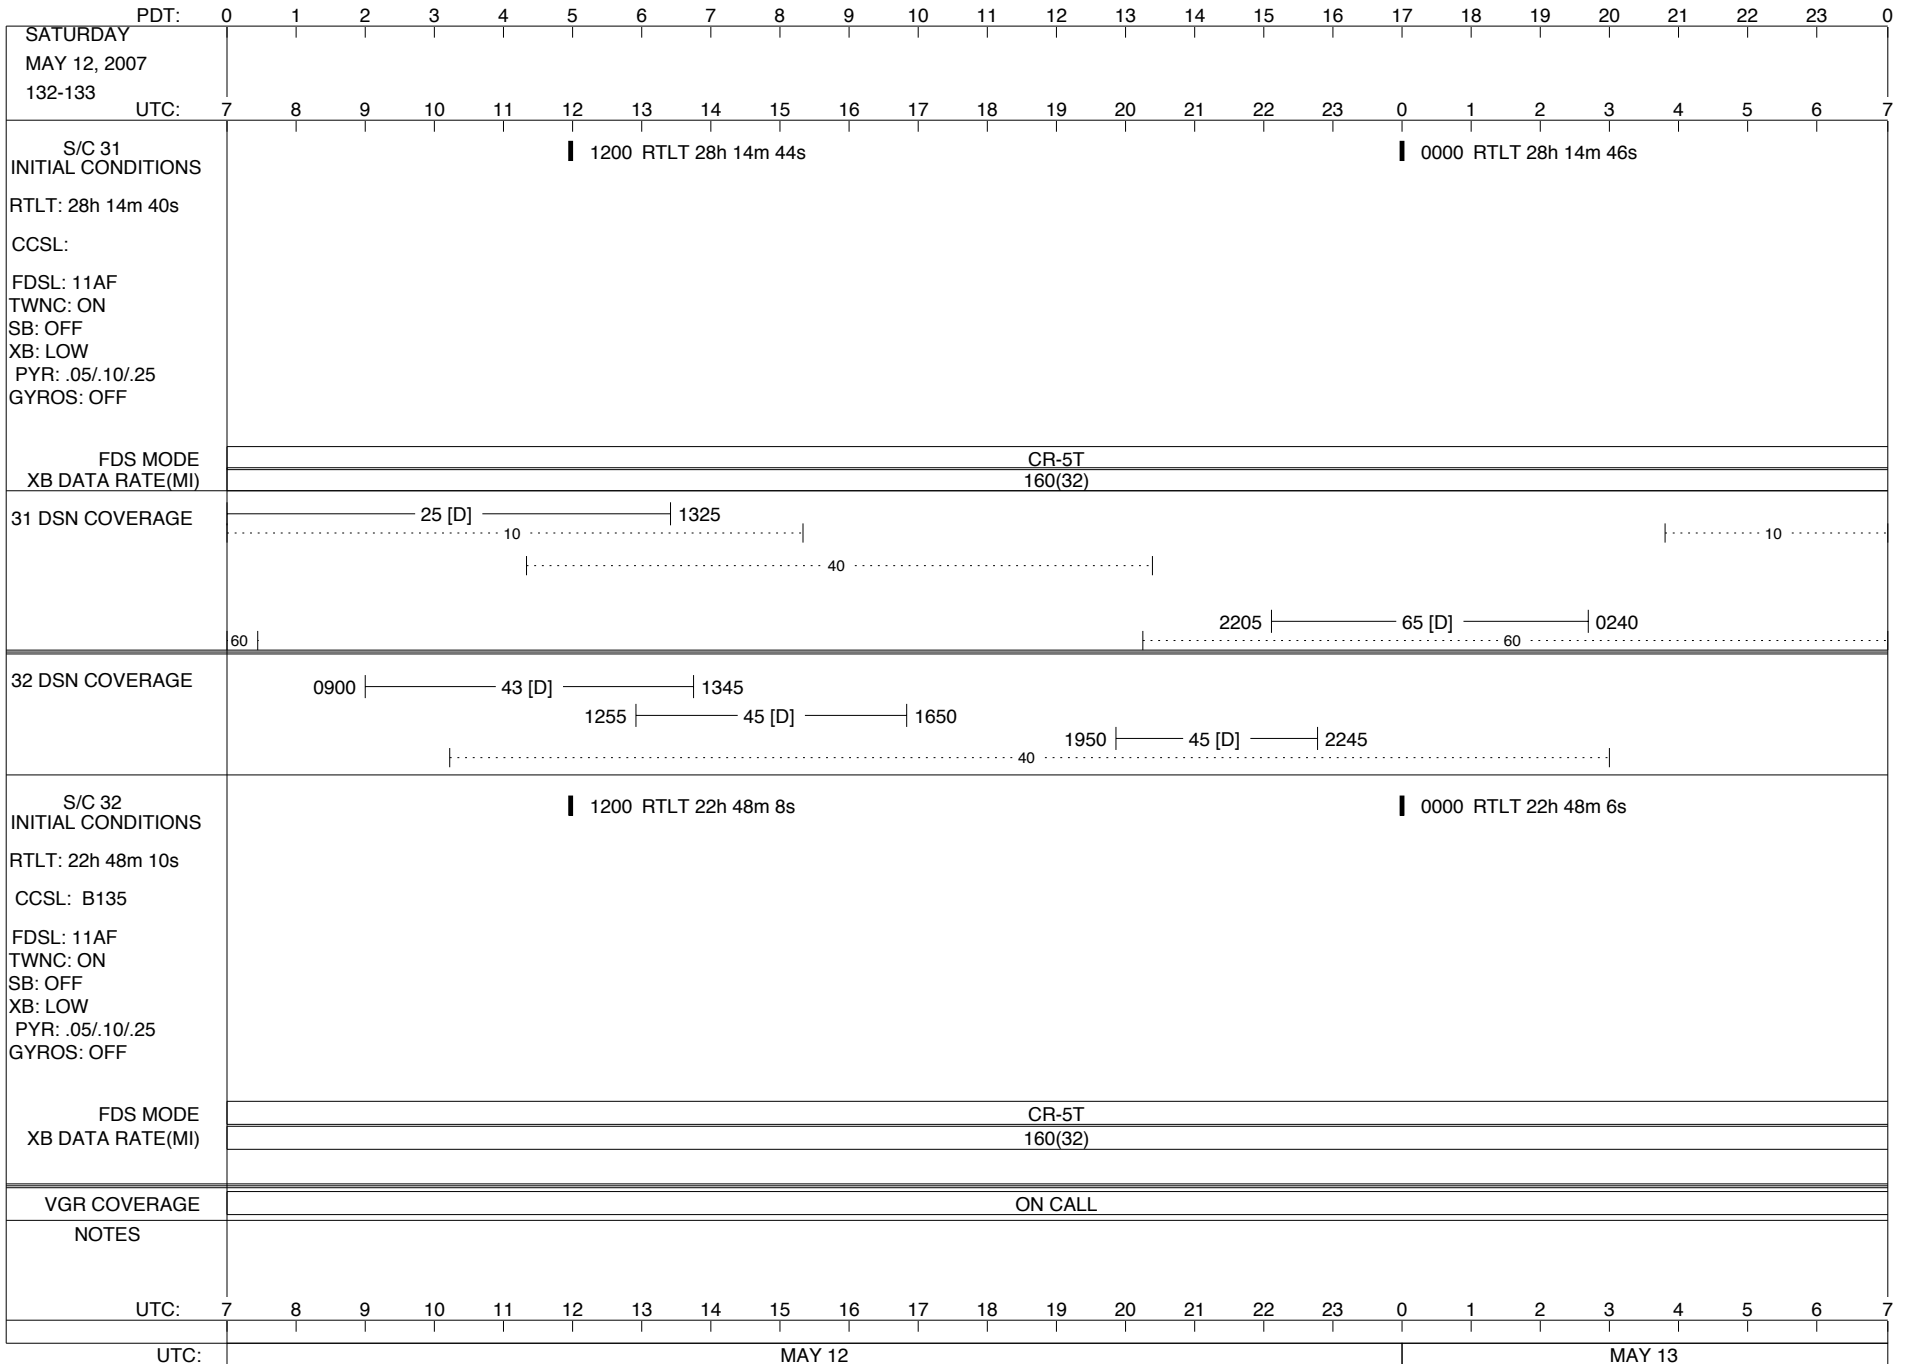

VOYAGER

Space Flight Operations Schedule (SFOS)

Issue Date: April 25, 2007

For the Period: 04/26/07 to 05/14/07 (07-116 – 07-134)

DSN OPSCHIEF (1) 230-102

SCIENCE

FLIGHT TEAM (16) 600-100

DSOT (1) 230-102

ISSUE DATE: 04/25/07 16:57

ISSUE DATE: 04/25/07 16:57

ISSUE DATE: 04/25/07 16:57

ISSUE DATE: 04/25/07 16:57

ISSUE DATE: 04/25/07 16:57

ISSUE DATE: 04/25/07 16:57

PDT:	0	1	2	3	4	5	6	7	8	9	10	11	12	13	14	15	16	17	18	19	20	21	22	23	0
UTC:	7	8	9	10	11	12	13	14	15	16	17	18	19	20	21	22	23	0	1	2	3	4	5	6	7
MONDAY MAY 14, 2007 134-135																									
S/C 31 INITIAL CONDITIONS RTLT: 28h 14m 50s CCSL: FDSL: 11AF TWNC: ON SB: OFF XB: LOW PYR: .05/.10/.25 GYROS: OFF	1200 RTLT 28h 14m 52s																								
FDS MODE XB DATA RATE(MI)													CR-5T 160(32)												
31 DSN COVERAGE	<p>Timeline for 31 DSN COVERAGE: Coverage starts at 0925 and ends at 1315. A duration of 25 [D] is indicated. A gap of 40 days is shown between 10 and 14. The total duration is 60 days.</p>																								
32 DSN COVERAGE	<p>Timeline for 32 DSN COVERAGE: Coverage starts at 0925 and ends at 1410. A duration of 43 [D] is indicated.</p>																								
S/C 32 INITIAL CONDITIONS RTLT: 22h 48m 2s CCSL: B135 FDSL: 11AF TWNC: ON SB: OFF XB: LOW PYR: .05/.10/.25 GYROS: OFF	1200 RTLT 22h 48m 2s																								
FDS MODE XB DATA RATE(MI)													CR-5T 160(32)												
VGR COVERAGE	ON CALL																								
NOTES																									
UTC:	7	8	9	10	11	12	13	14	15	16	17	18	19	20	21	22	23	0	1	2	3	4	5	6	7
UTC:	MAY 14												MAY 15												