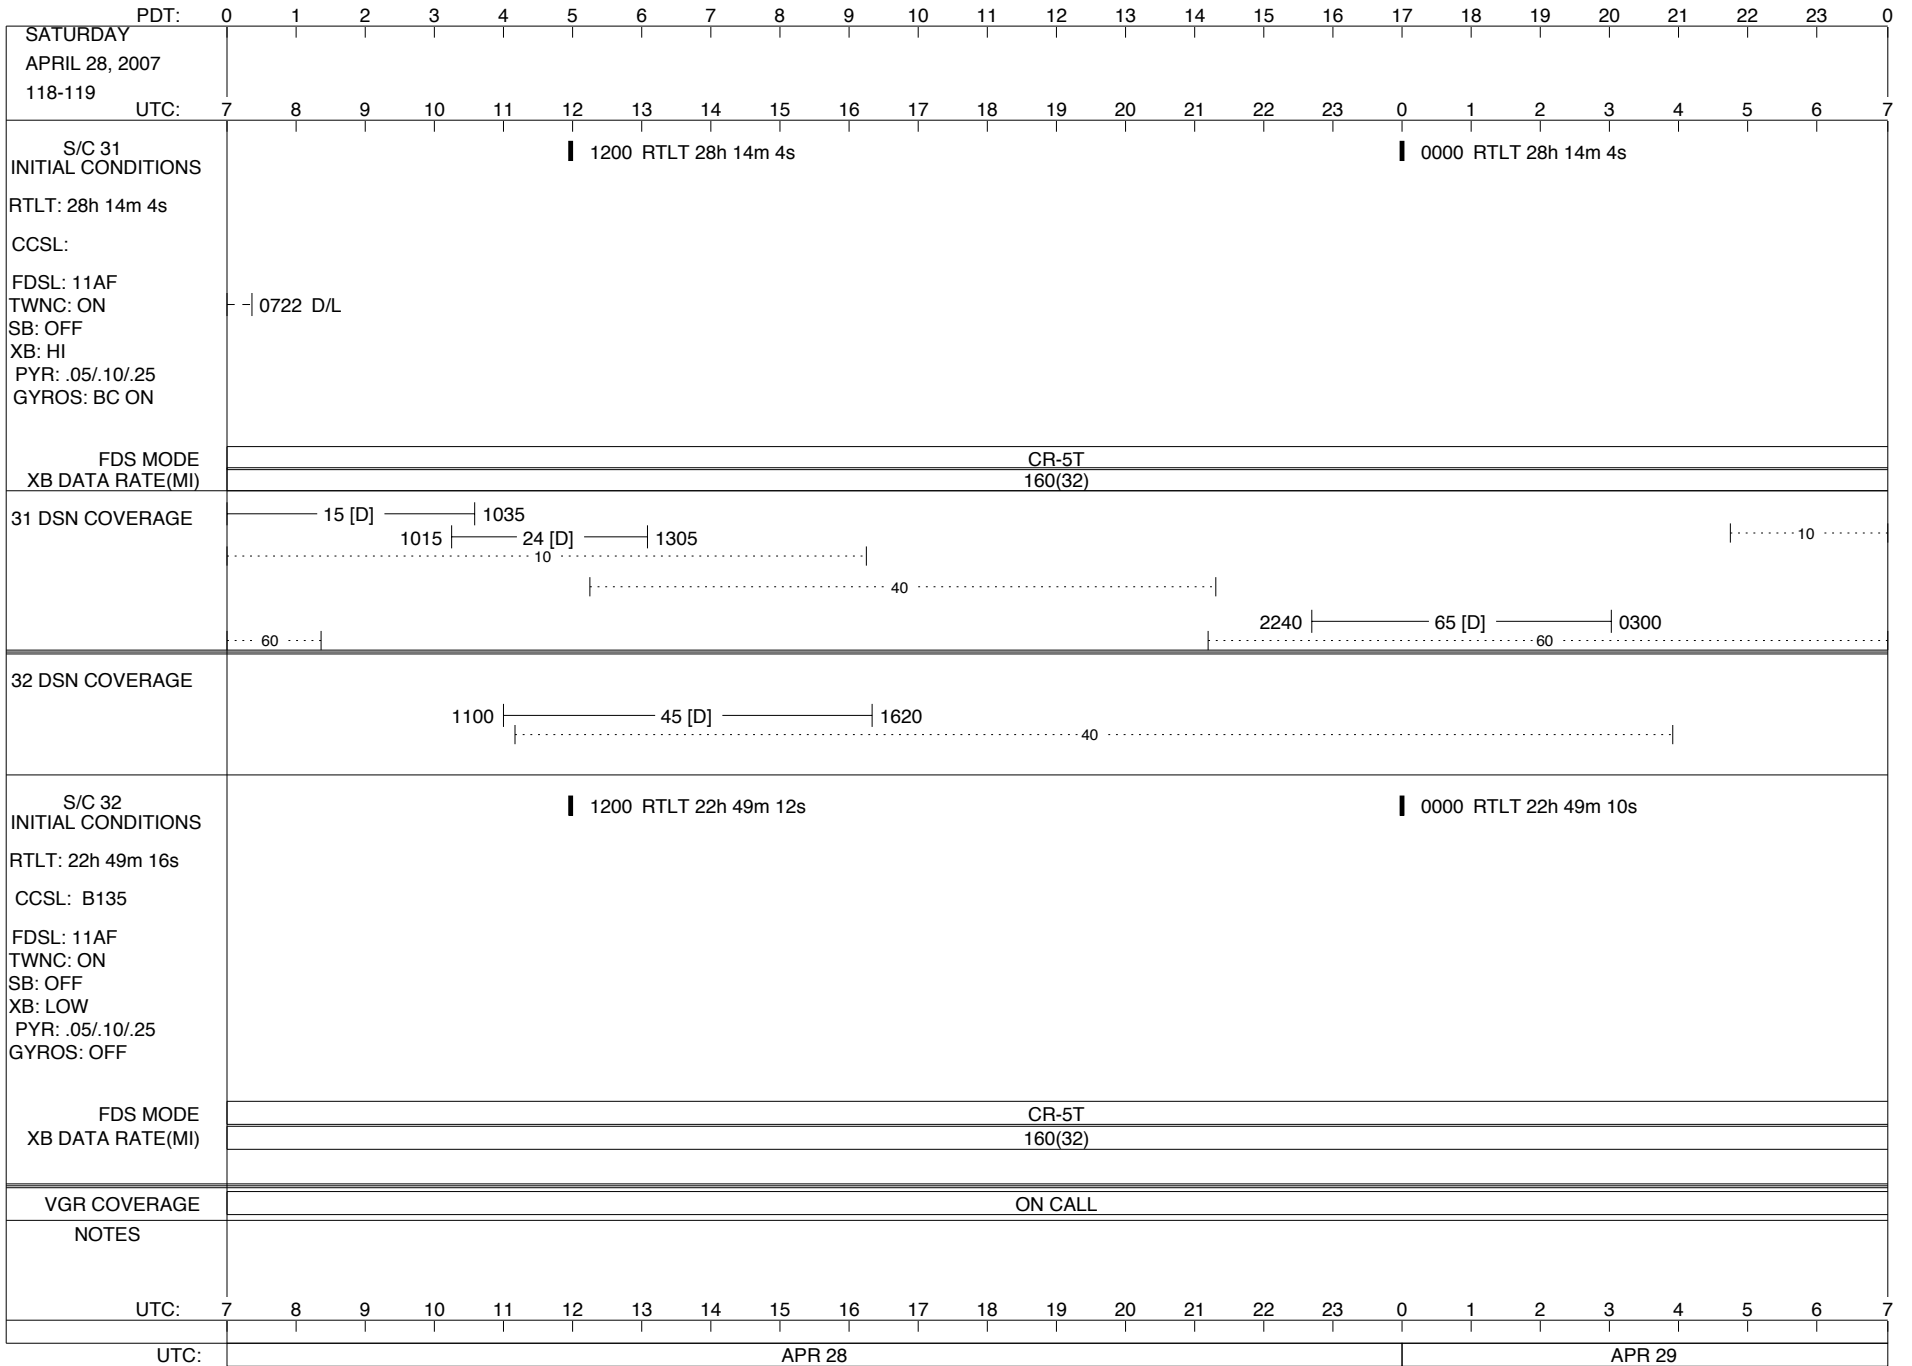

ISSUE DATE: 04/25/07 16:57