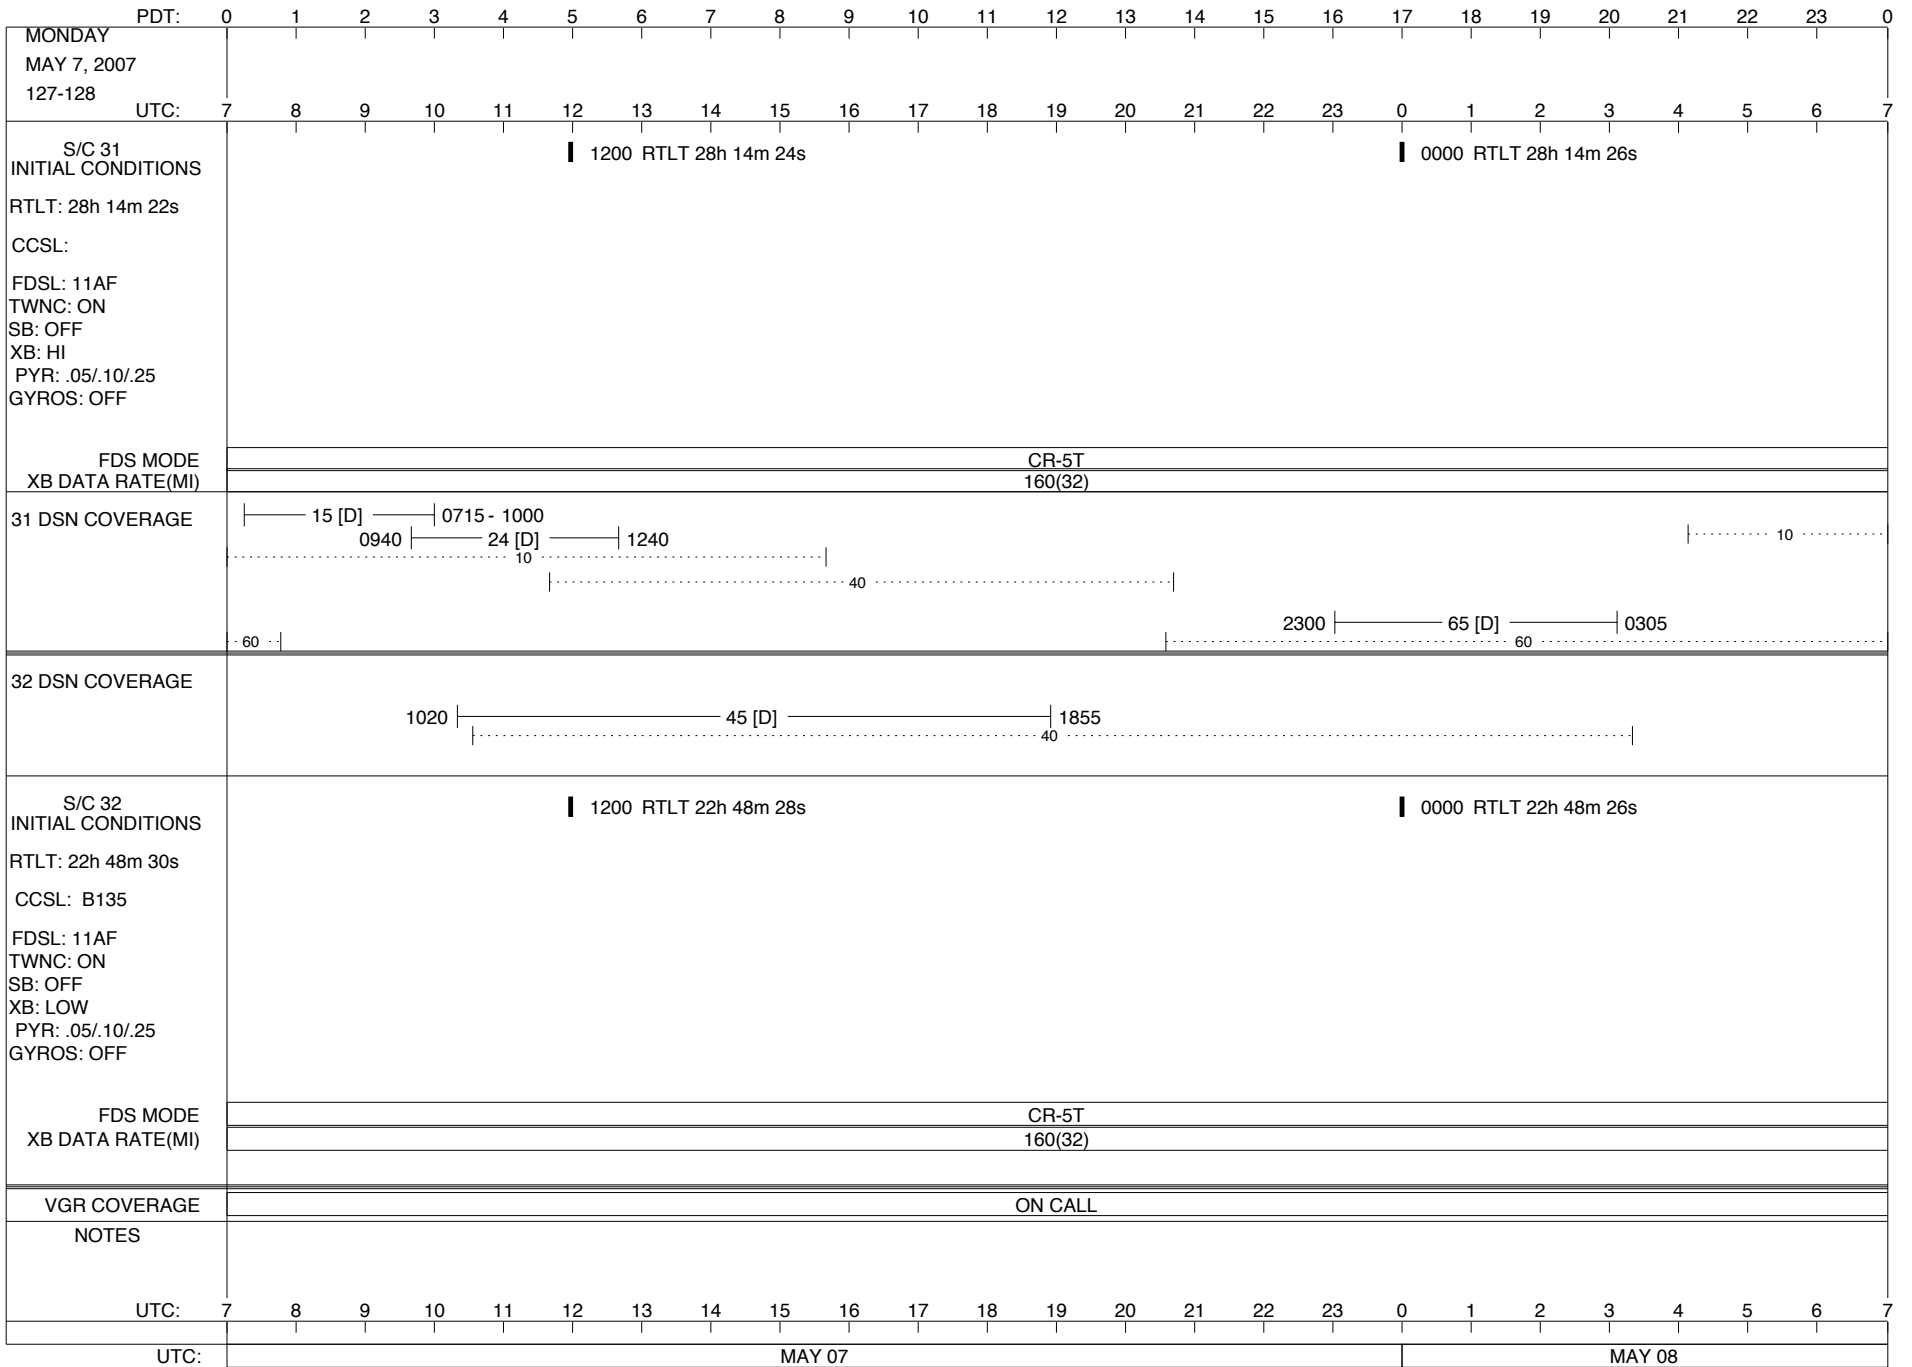

ISSUE DATE: 04/25/07 16:57