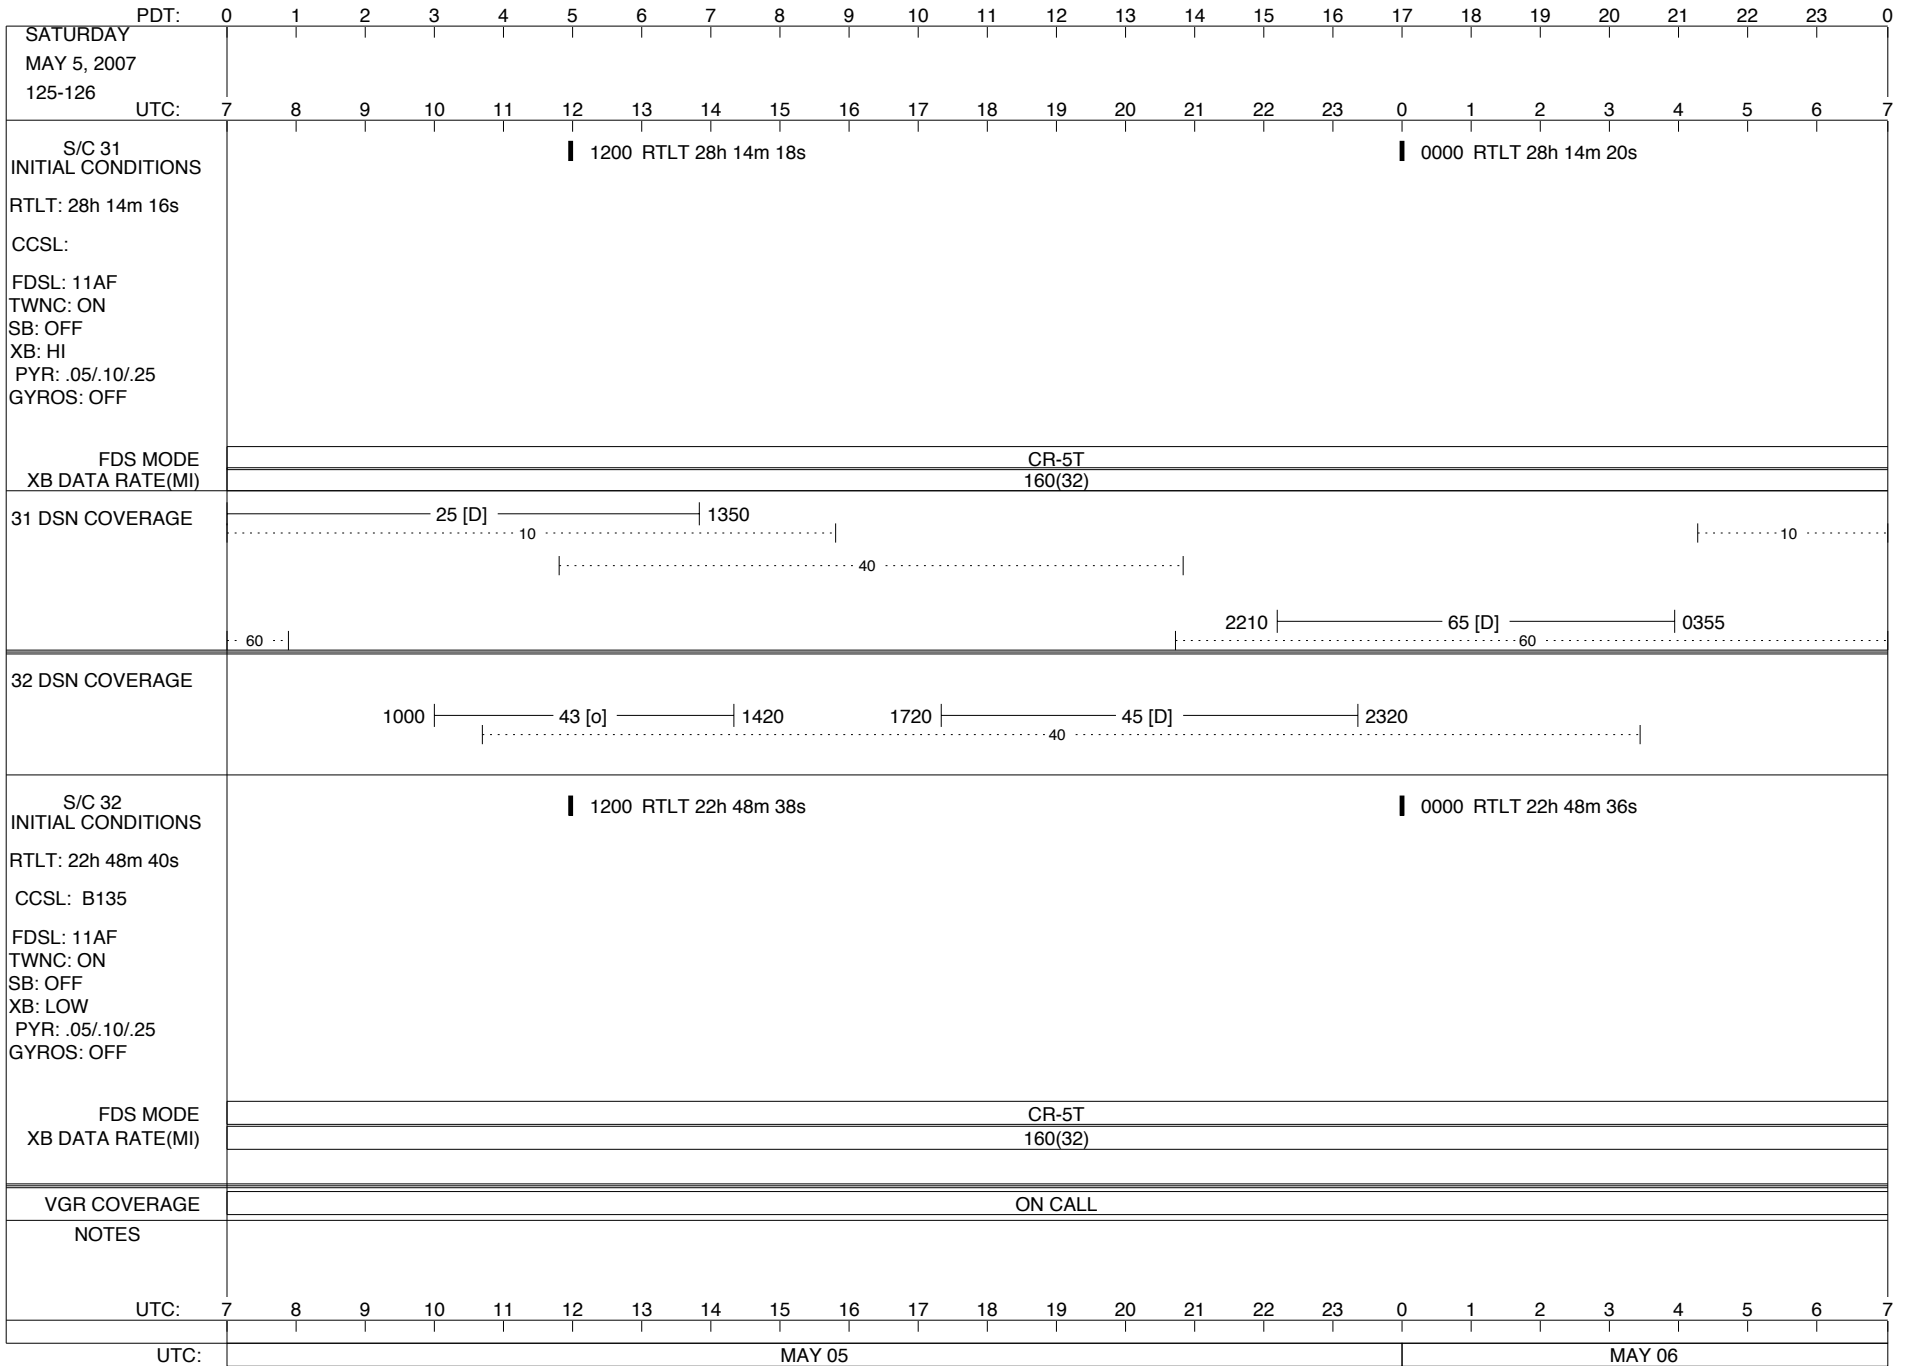

ISSUE DATE: 04/25/07 16:57