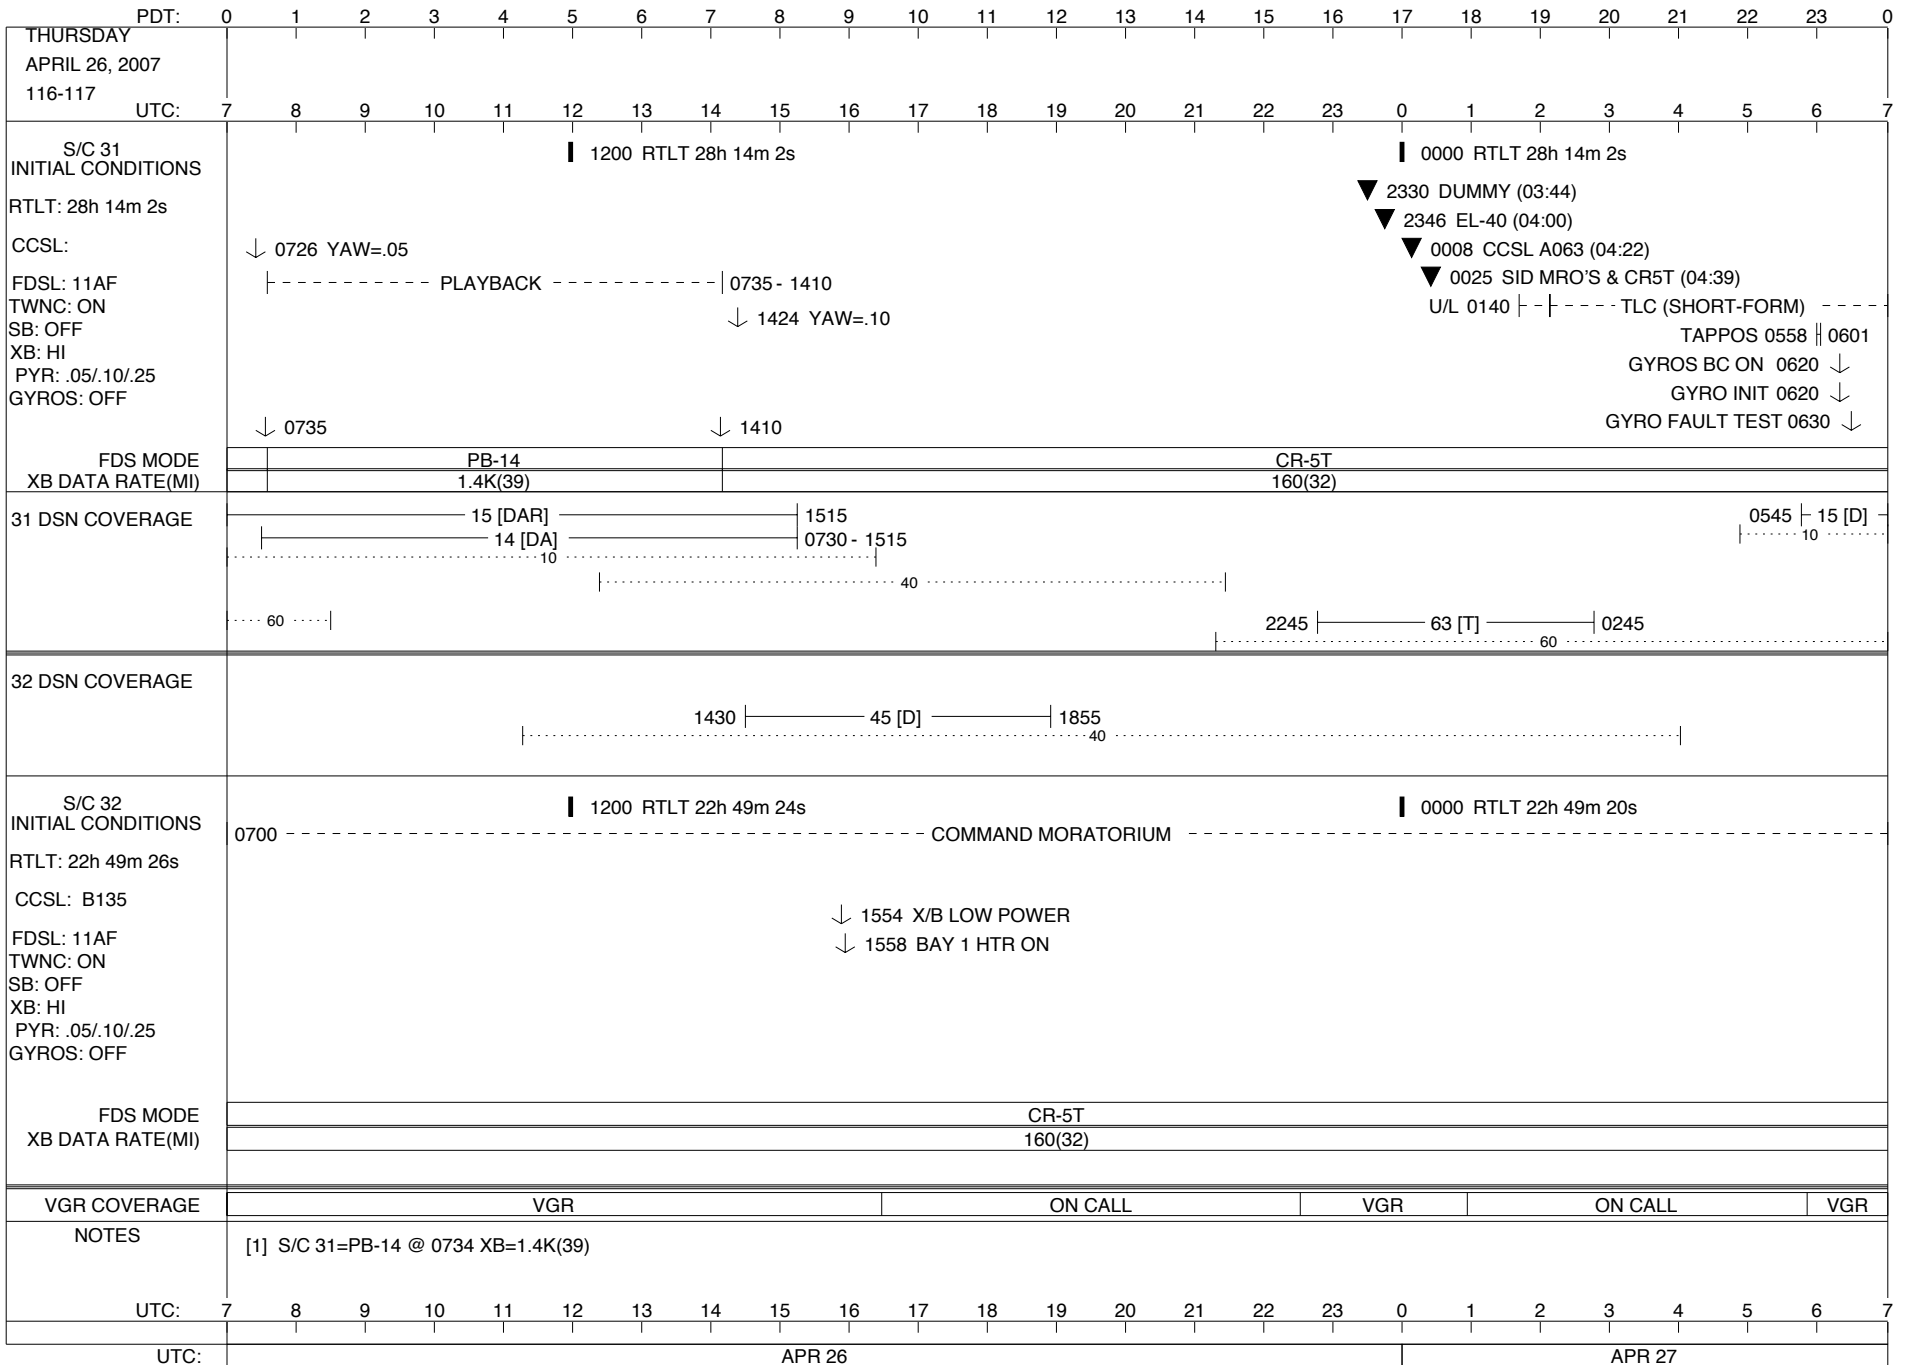

ISSUE DATE: 04/25/07 16:57