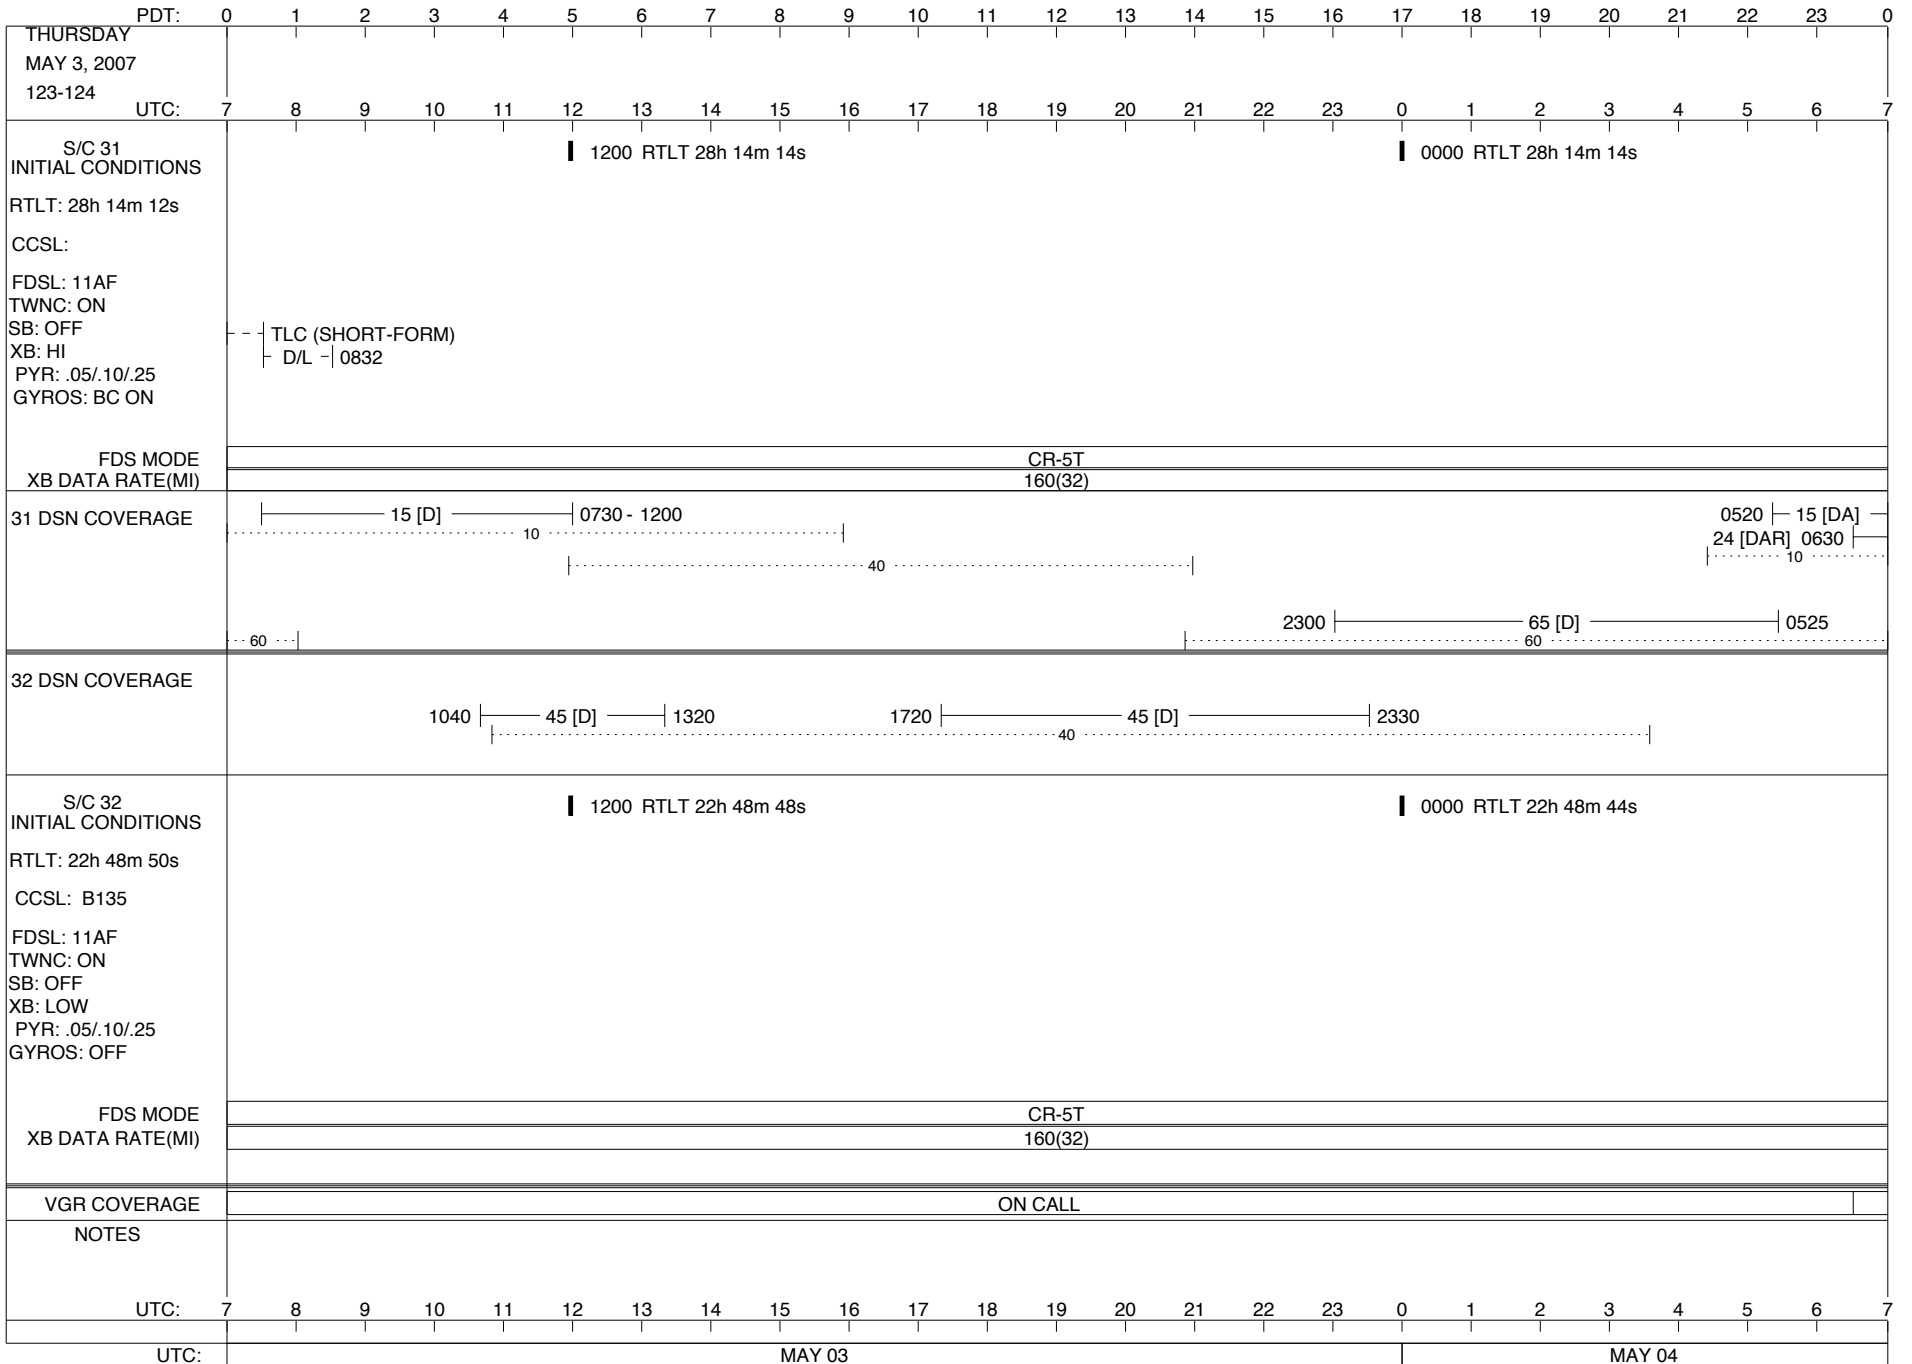

ISSUE DATE: 04/25/07 16:57