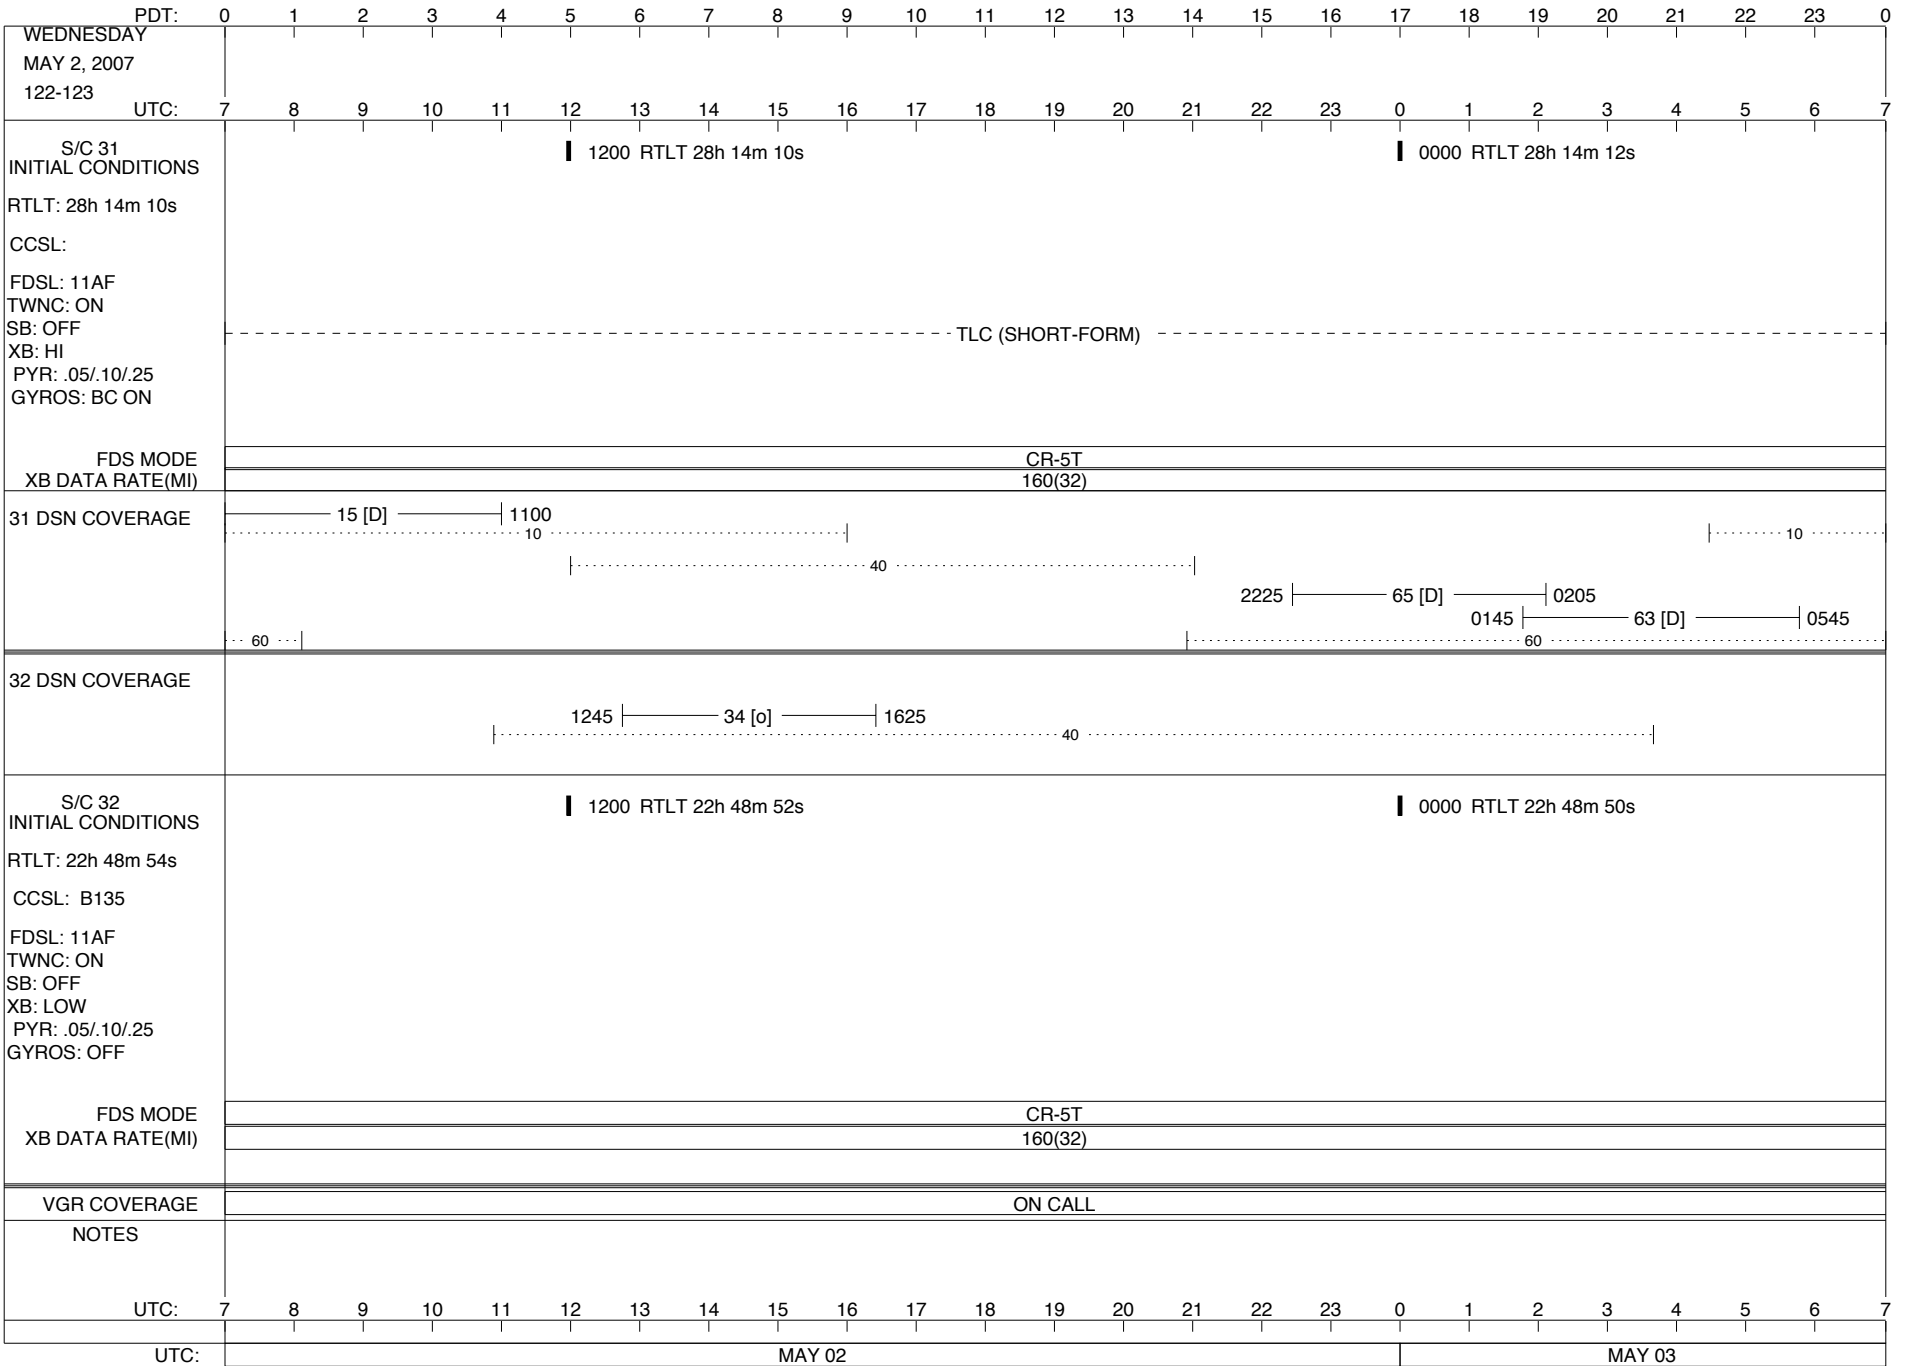

ISSUE DATE: 04/25/07 16:57