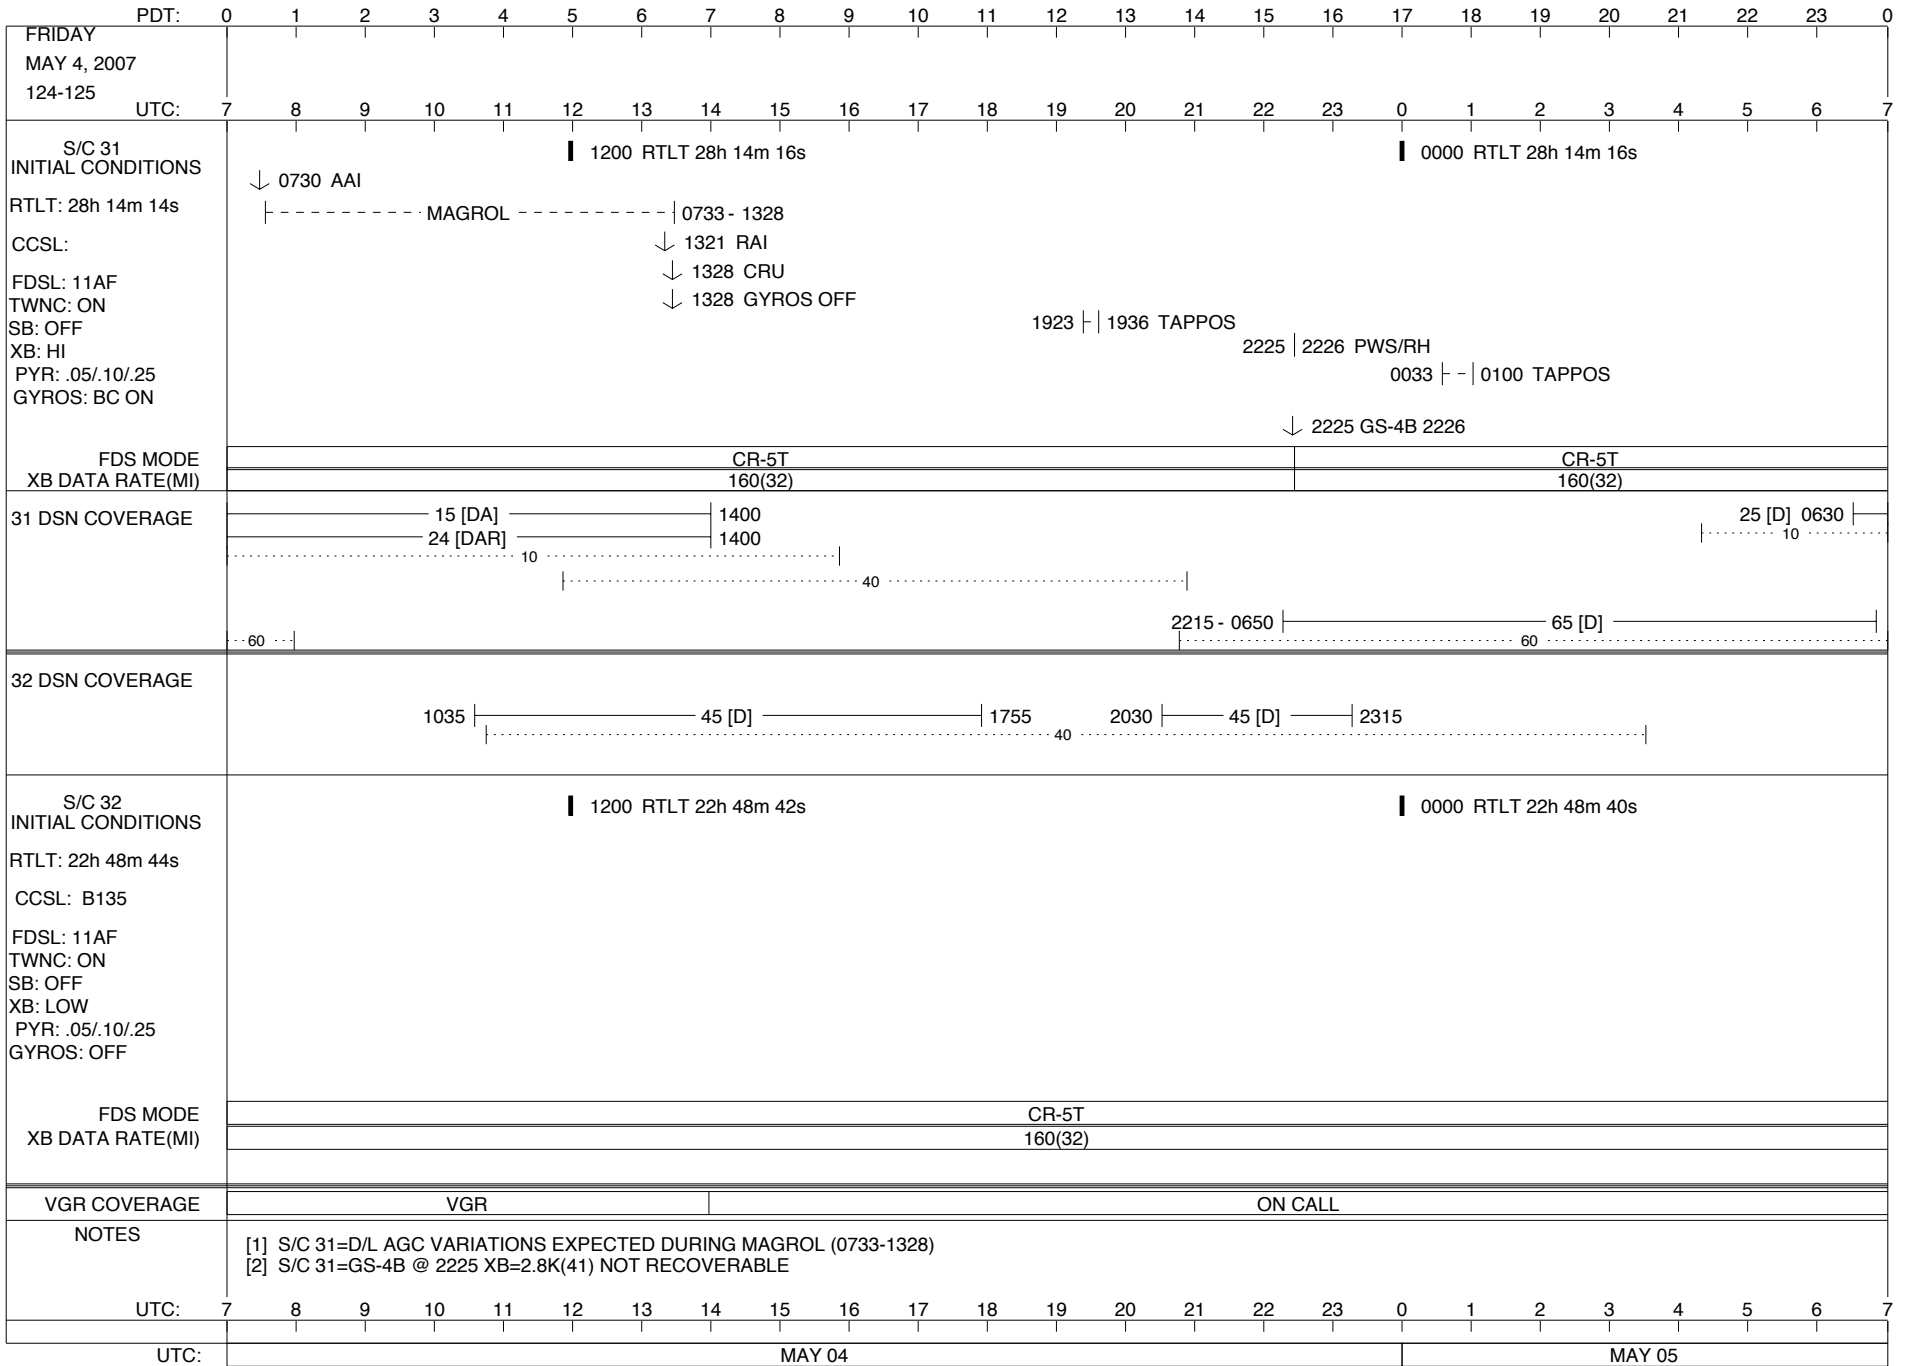

ISSUE DATE: 04/25/07 16:57