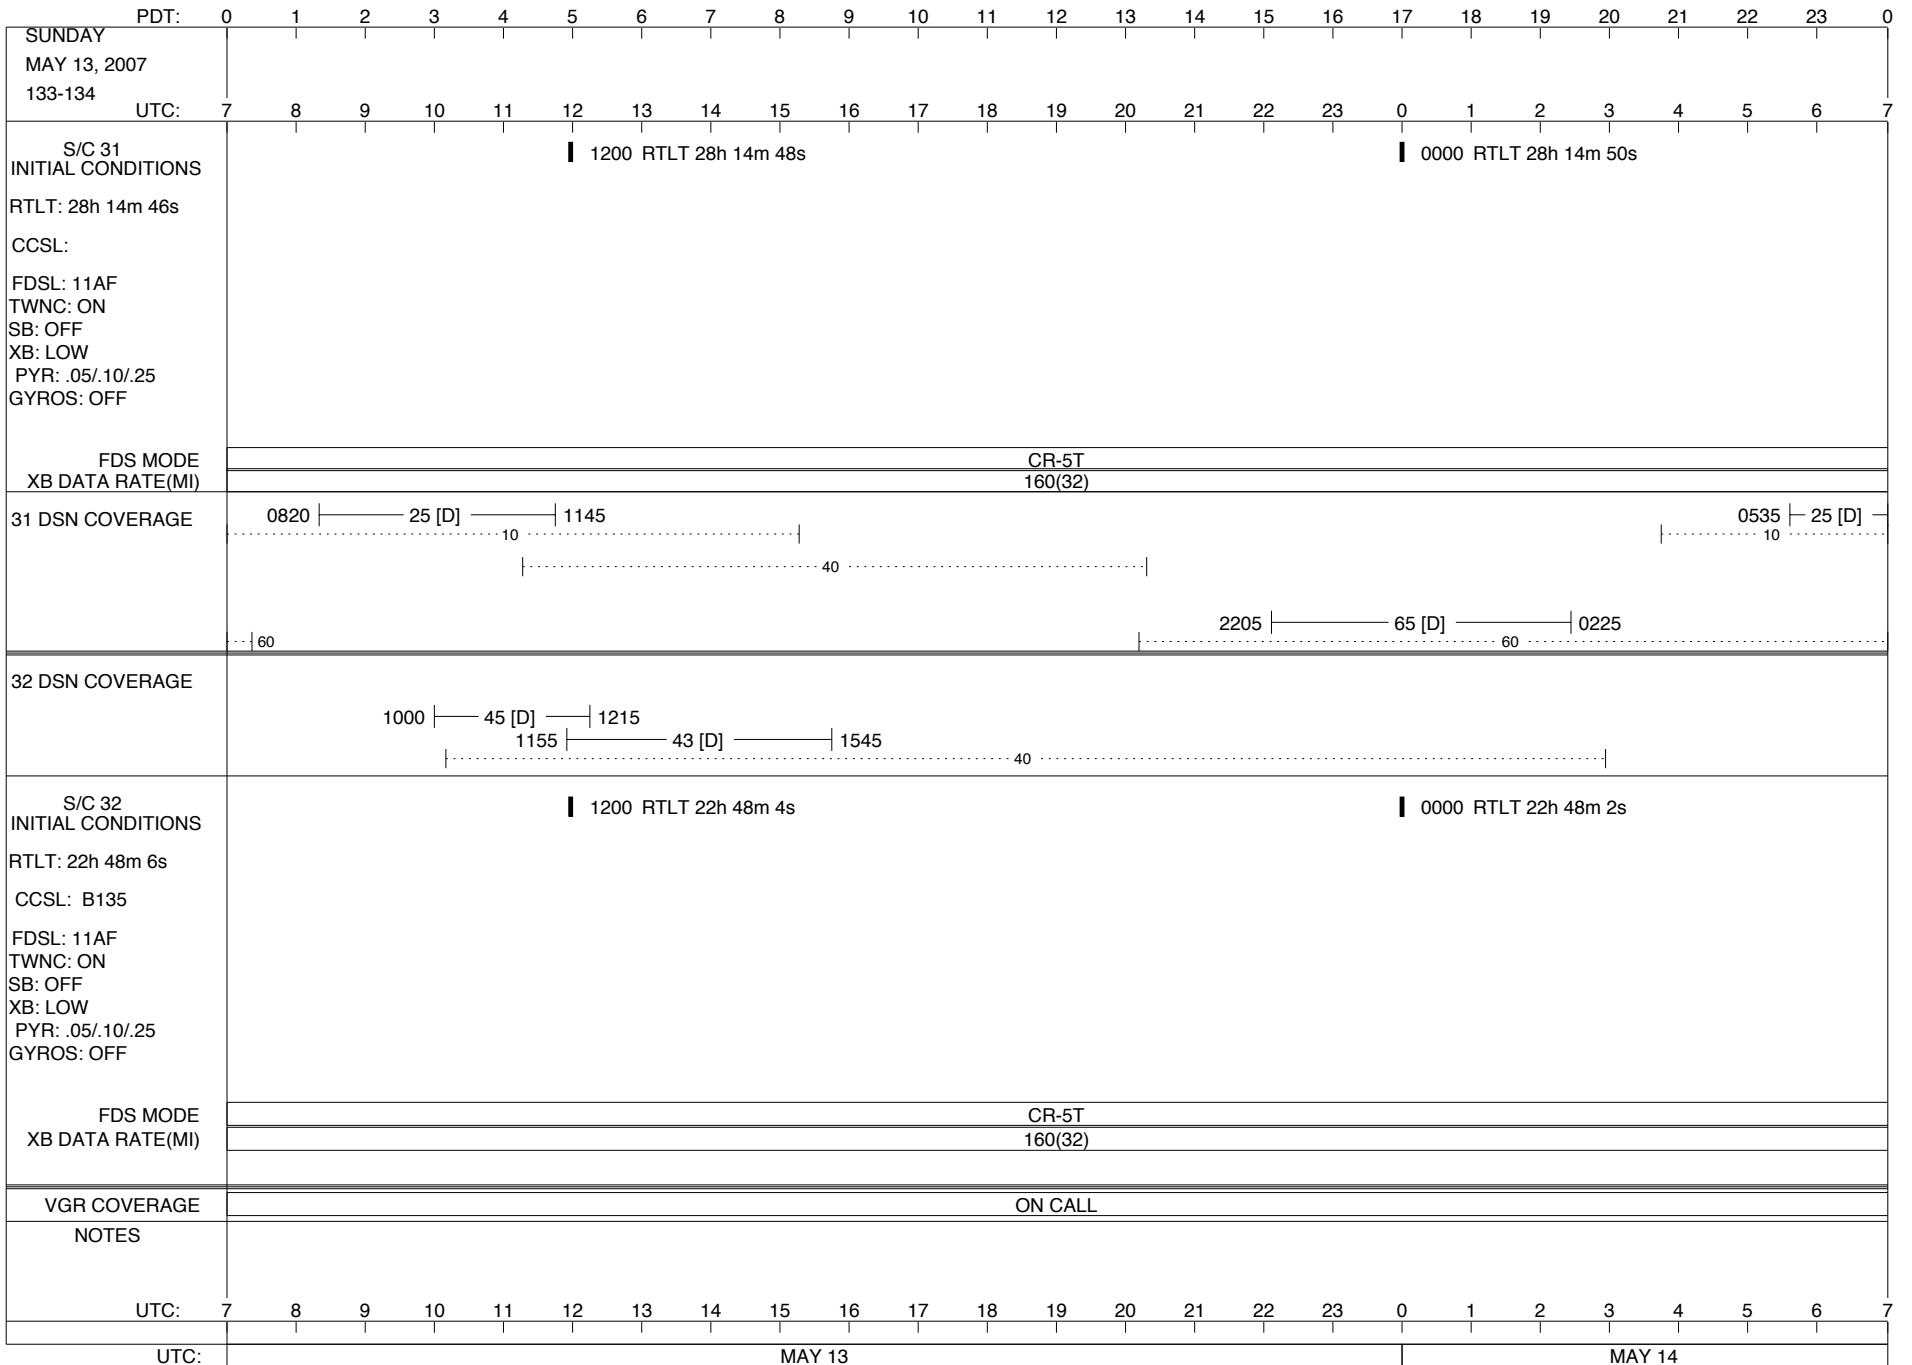

VOYAGER

Space Flight Operations Schedule (SFOS)

Issue Date: April 25, 2007

For the Period: 04/26/07 to 05/14/07 (07-116 – 07-134)

DSN OPSCHIEF (1) 230-102

SCIENCE

FLIGHT TEAM (16) 600-100

DSOT (1) 230-102

ISSUE DATE: 04/25/07 16:57

ISSUE DATE: 04/25/07 16:57

ISSUE DATE: 04/25/07 16:57

ISSUE DATE: 04/25/07 16:57

ISSUE DATE: 04/25/07 16:57

ISSUE DATE: 04/25/07 16:57

PDT:	0	1	2	3	4	5	6	7	8	9	10	11	12	13	14	15	16	17	18	19	20	21	22	23	0
UTC:	7	8	9	10	11	12	13	14	15	16	17	18	19	20	21	22	23	0	1	2	3	4	5	6	7
MONDAY MAY 14, 2007 134-135																									
S/C 31 INITIAL CONDITIONS RTLT: 28h 14m 50s CCSL: FDSL: 11AF TWNC: ON SB: OFF XB: LOW PYR: .05/.10/.25 GYROS: OFF	1200 RTLT 28h 14m 52s																								
FDS MODE XB DATA RATE(MI)													CR-5T 160(32)												
31 DSN COVERAGE	<p>Timeline for 31 DSN COVERAGE: Coverage starts at 0925 and ends at 1315. A duration of 25 [D] is indicated. A gap of 40 days is shown between 10 and 14. The total duration is 60 days.</p>																								
32 DSN COVERAGE	<p>Timeline for 32 DSN COVERAGE: Coverage starts at 0925 and ends at 1410. A duration of 43 [D] is indicated.</p>																								
S/C 32 INITIAL CONDITIONS RTLT: 22h 48m 2s CCSL: B135 FDSL: 11AF TWNC: ON SB: OFF XB: LOW PYR: .05/.10/.25 GYROS: OFF	1200 RTLT 22h 48m 2s																								
FDS MODE XB DATA RATE(MI)													CR-5T 160(32)												
VGR COVERAGE	ON CALL																								
NOTES																									
UTC:	7	8	9	10	11	12	13	14	15	16	17	18	19	20	21	22	23	0	1	2	3	4	5	6	7
UTC:	MAY 14												MAY 15												