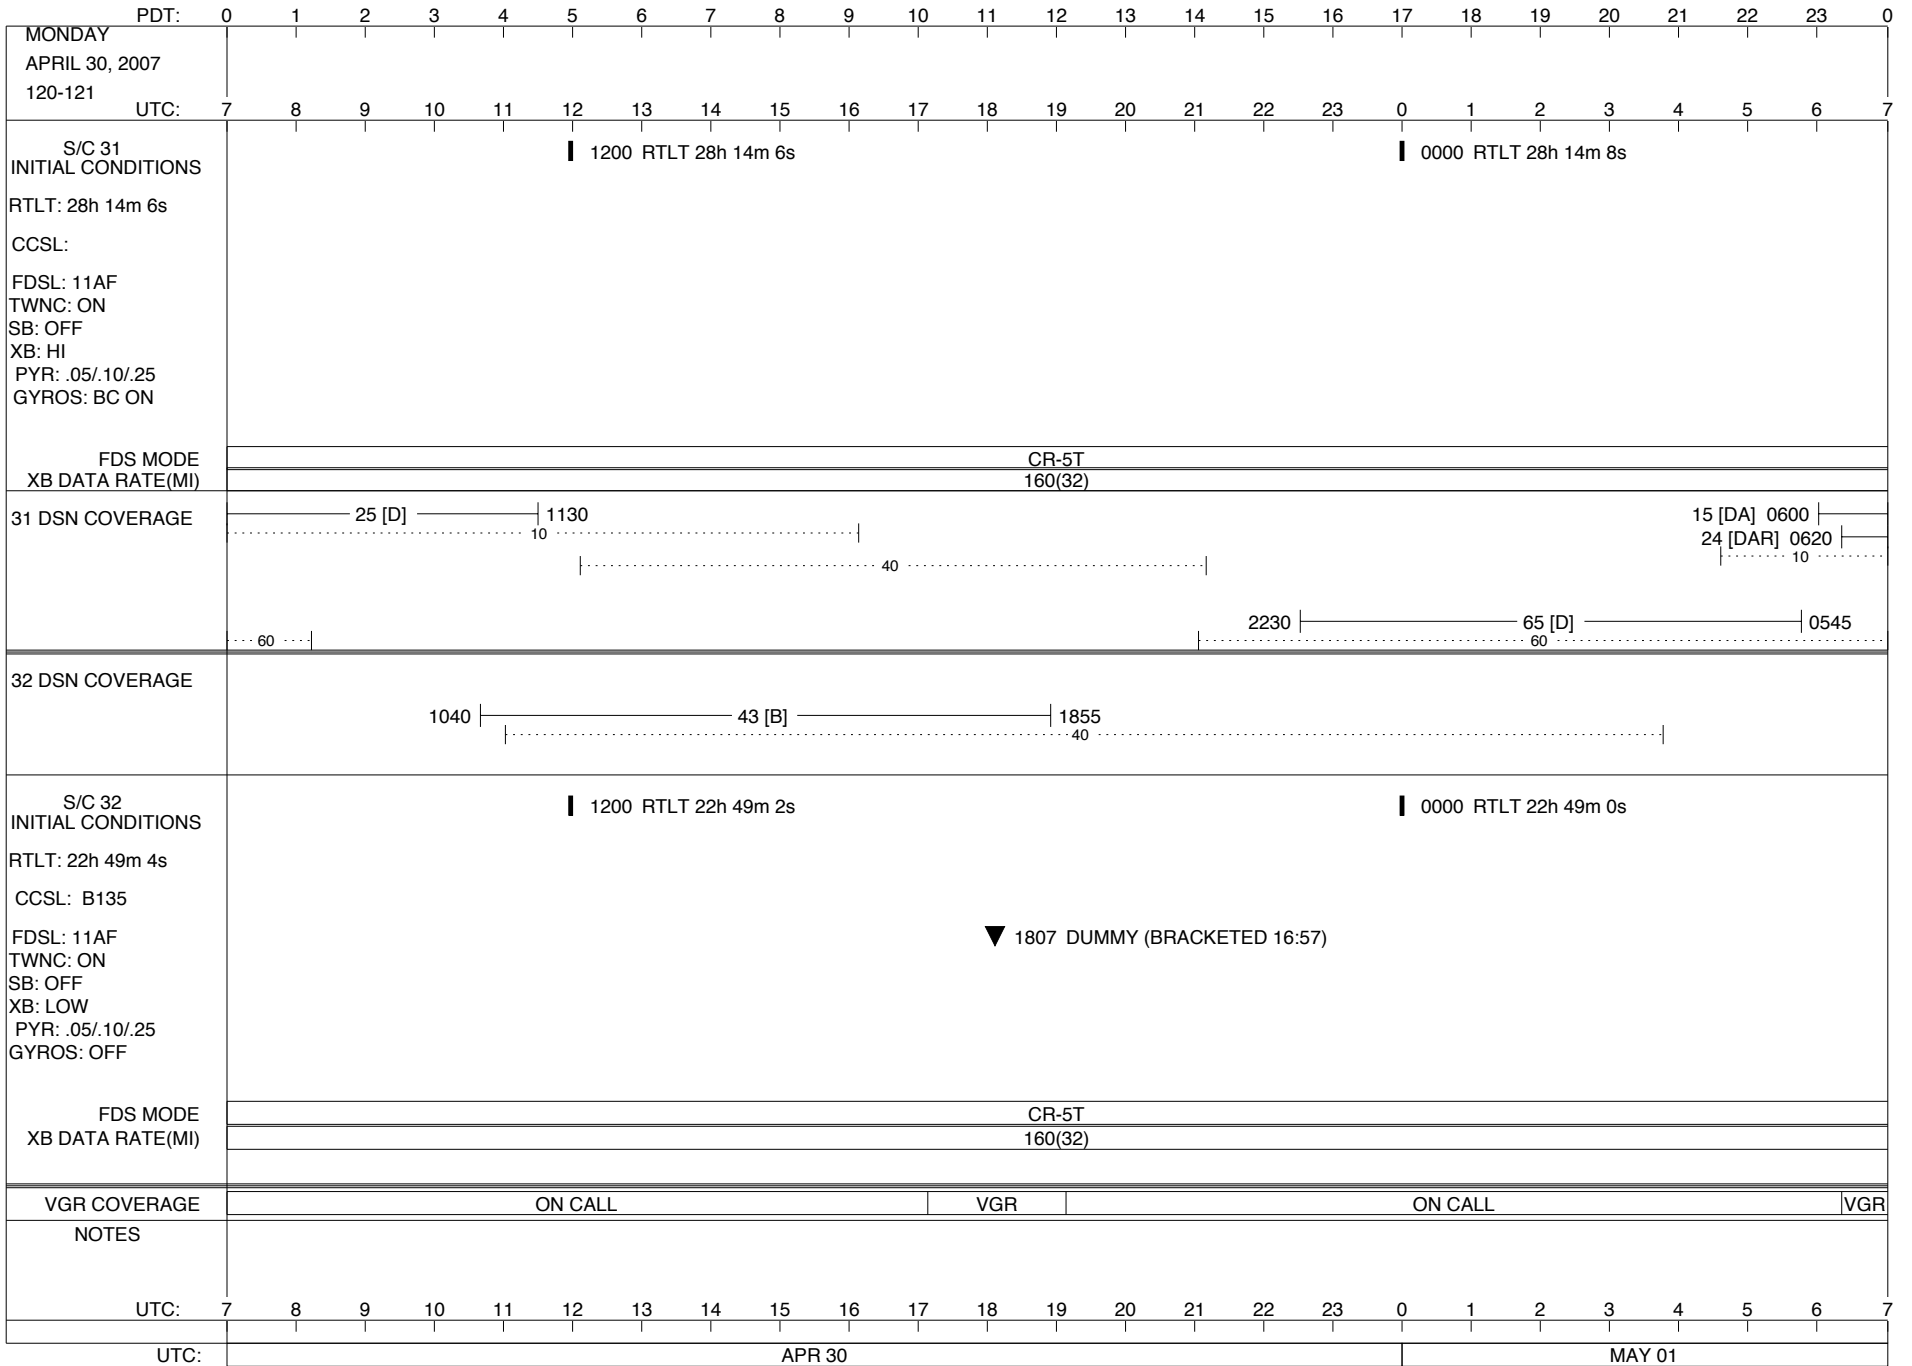

ISSUE DATE: 04/25/07 16:57