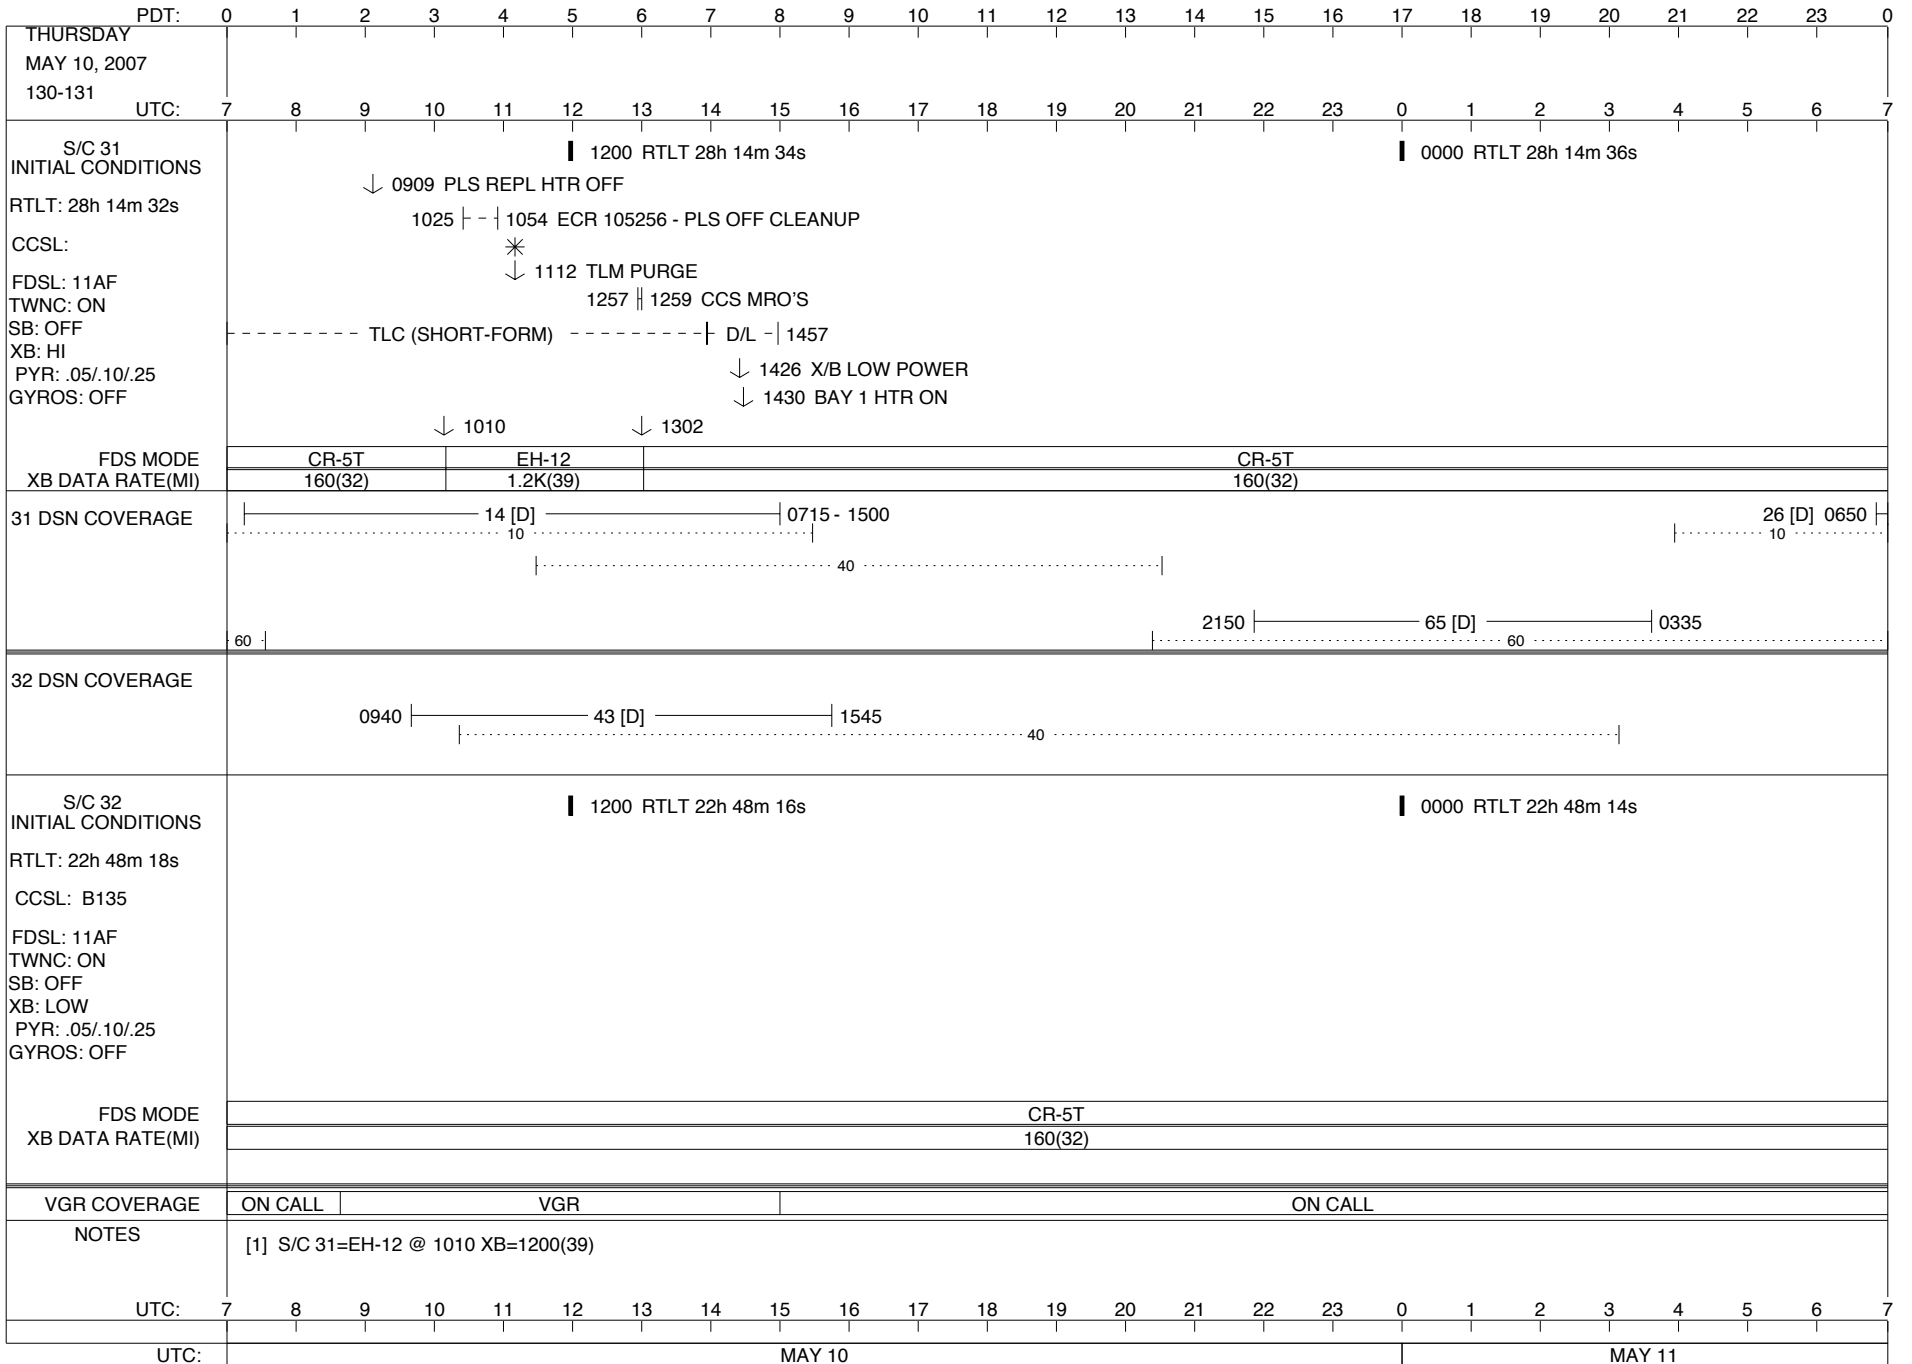

ISSUE DATE: 04/25/07 16:57