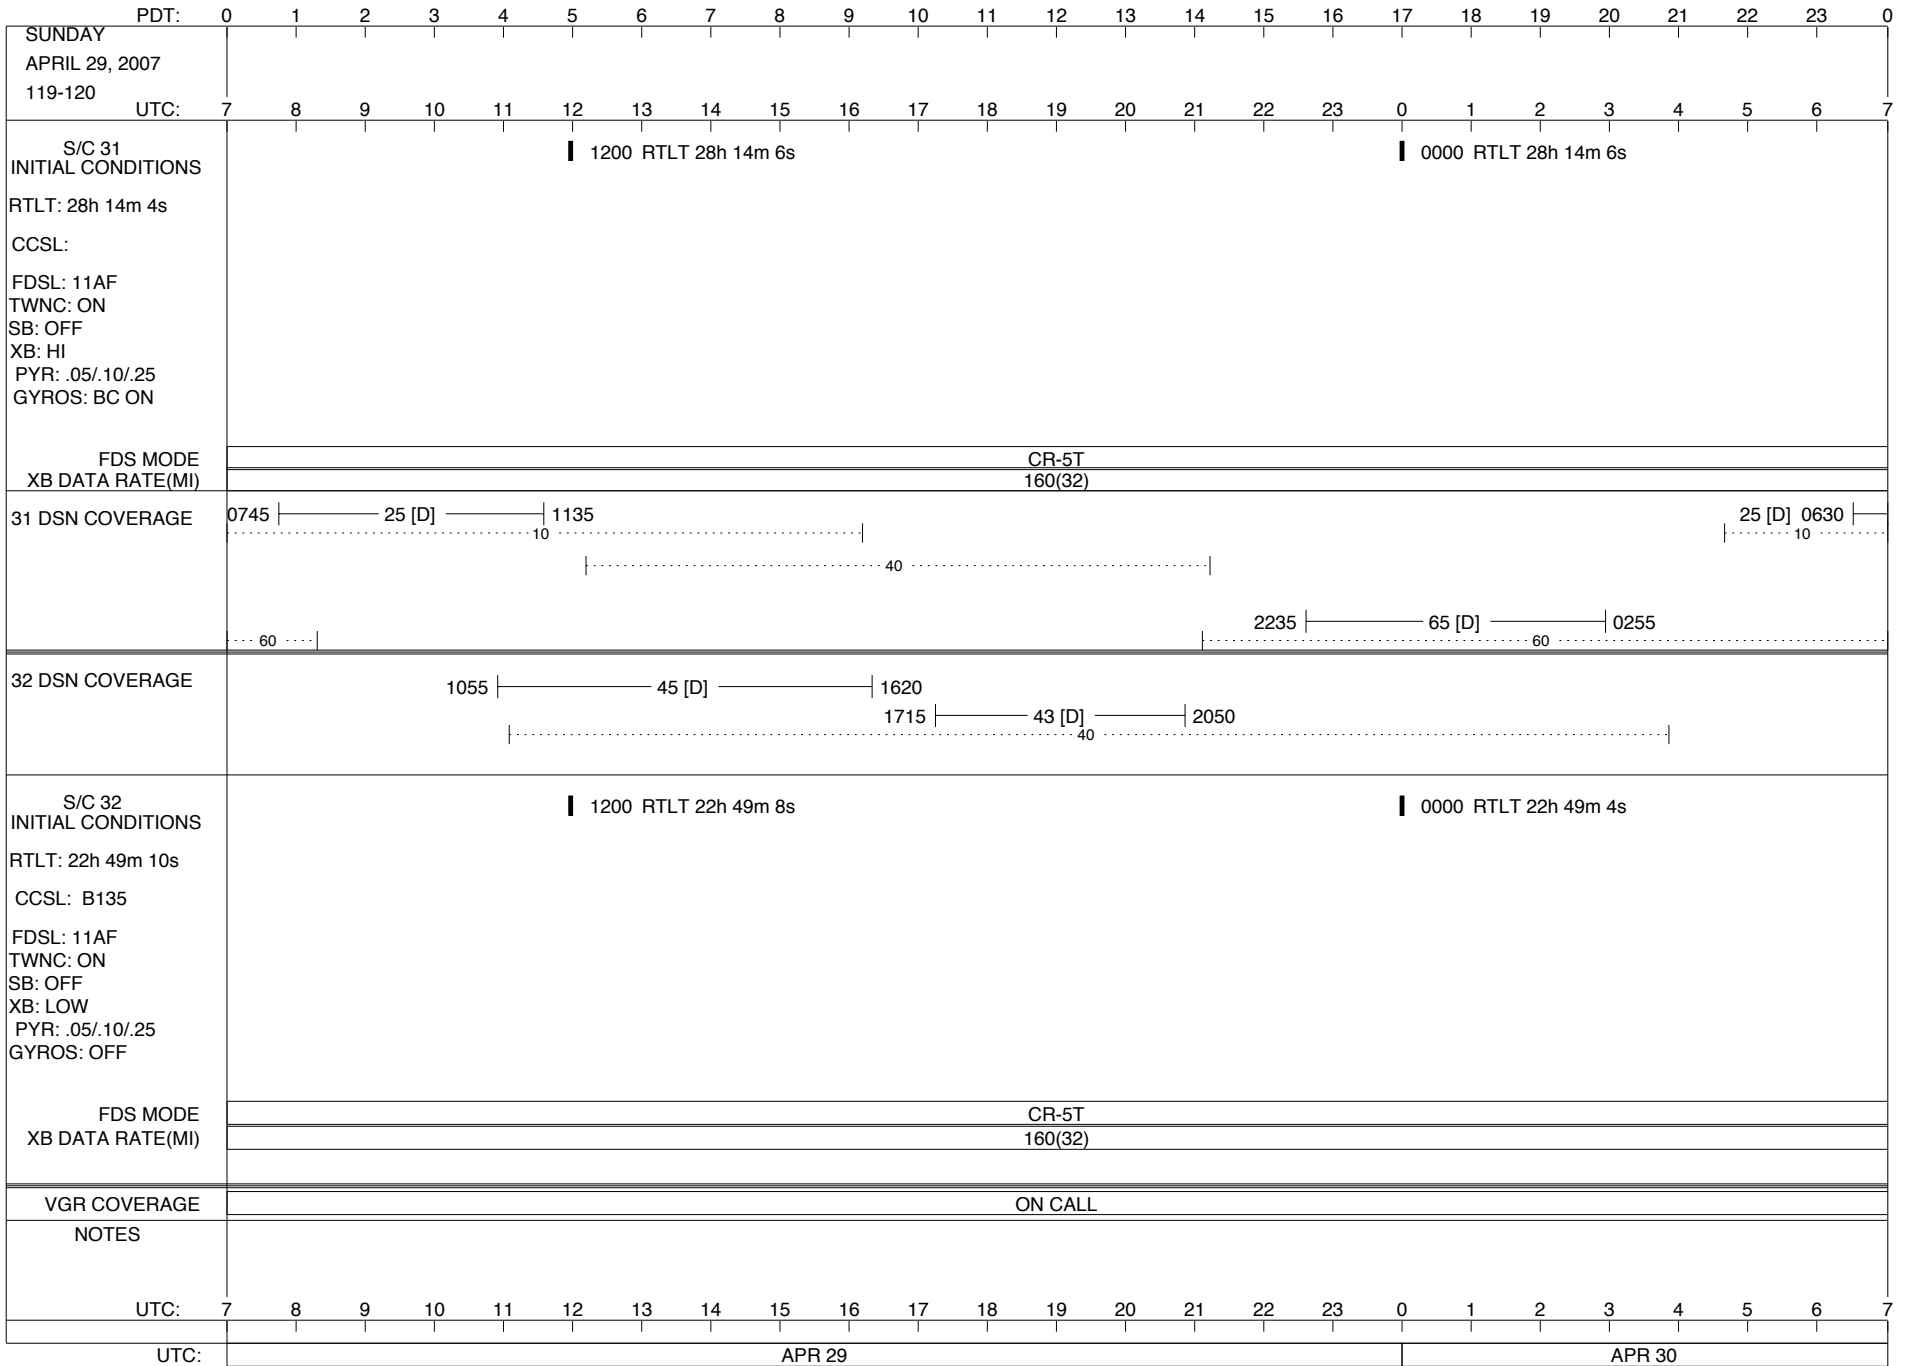

ISSUE DATE: 04/25/07 16:57