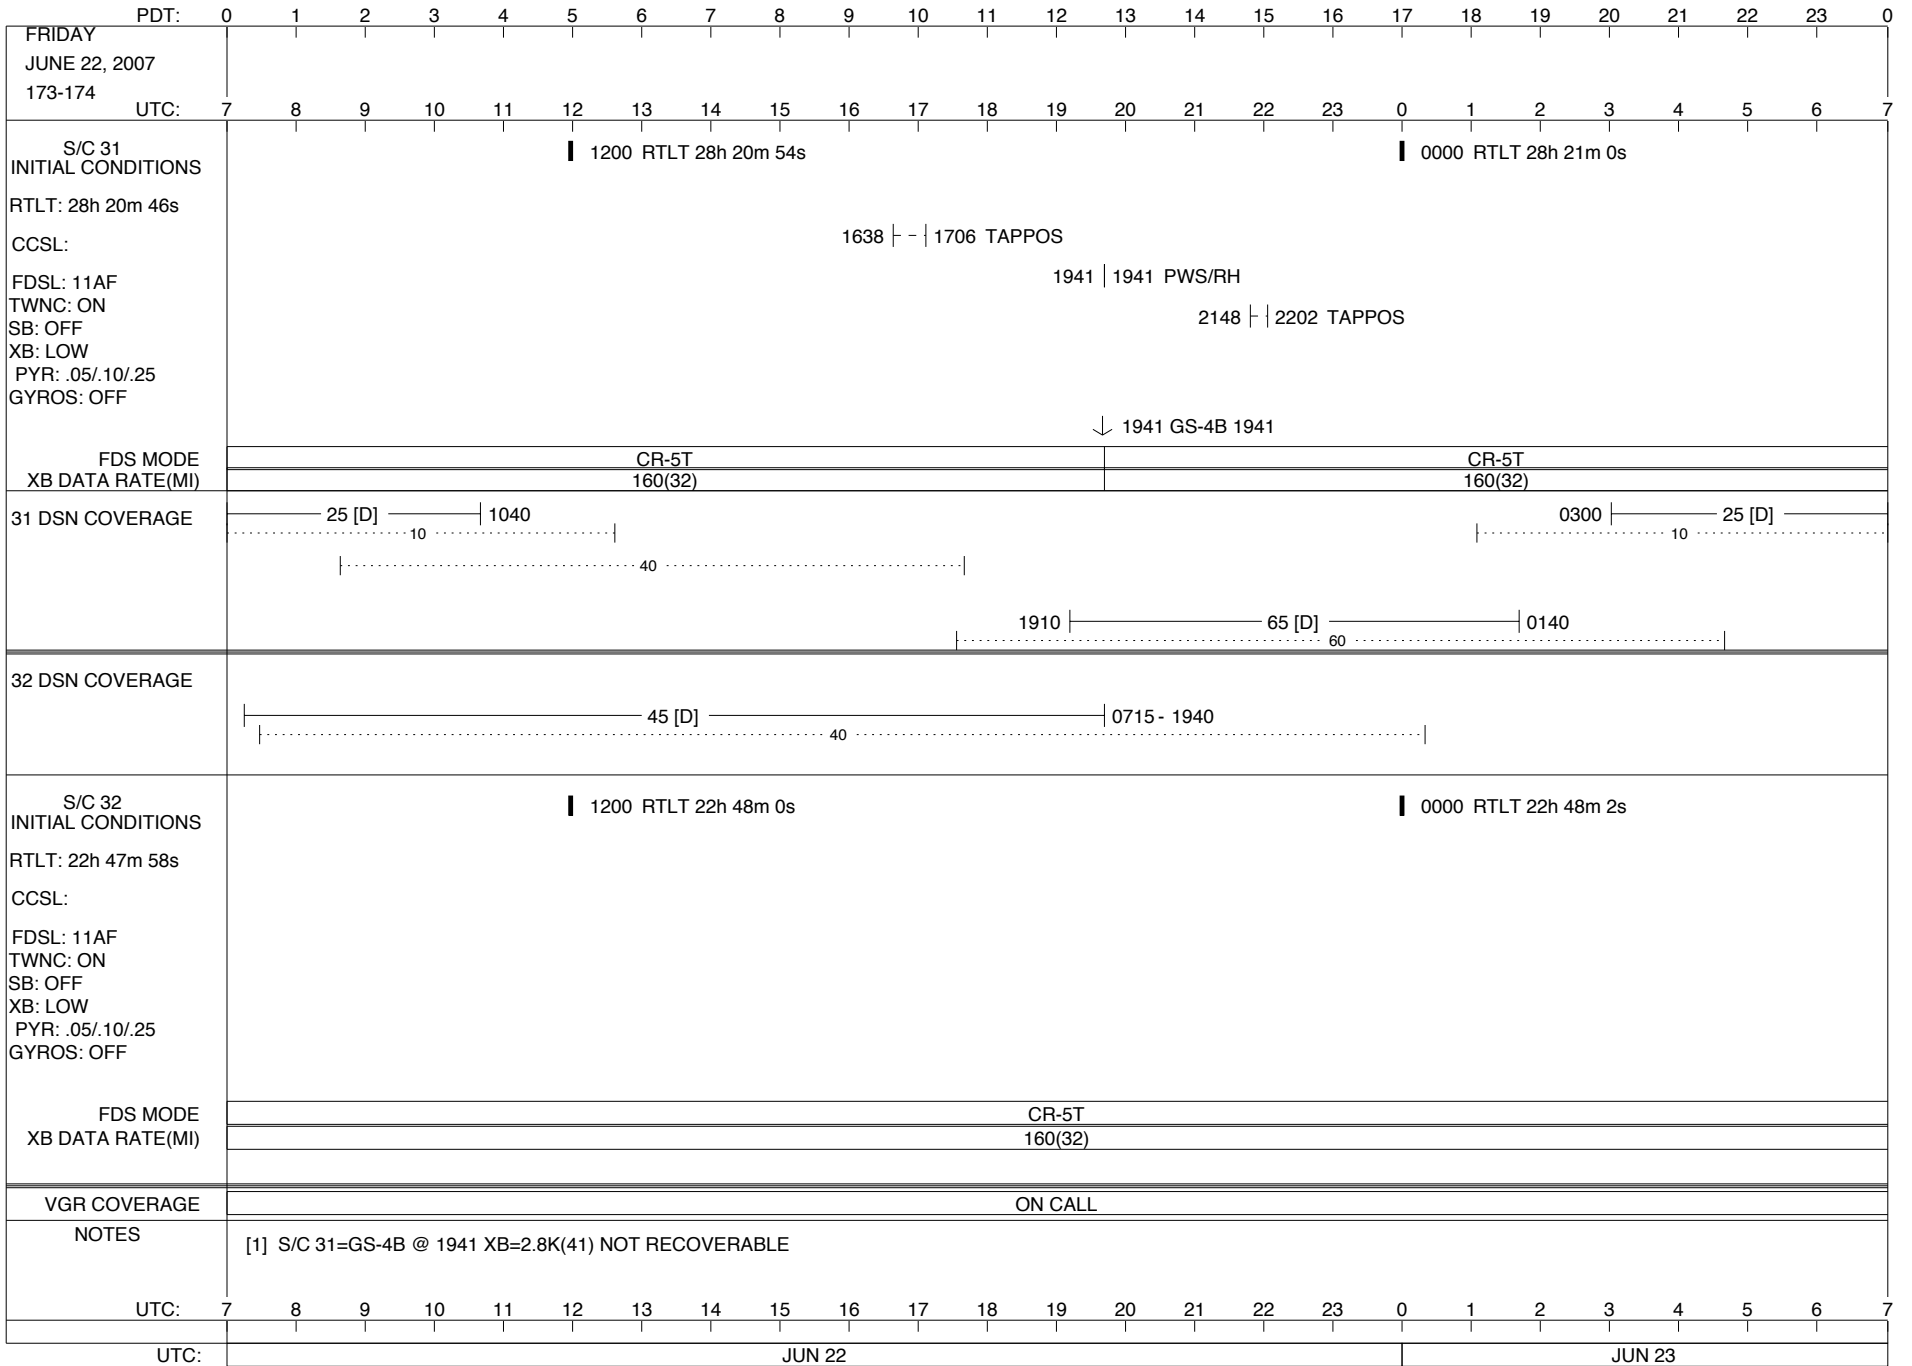

ISSUE DATE: 06/12/07 00:13