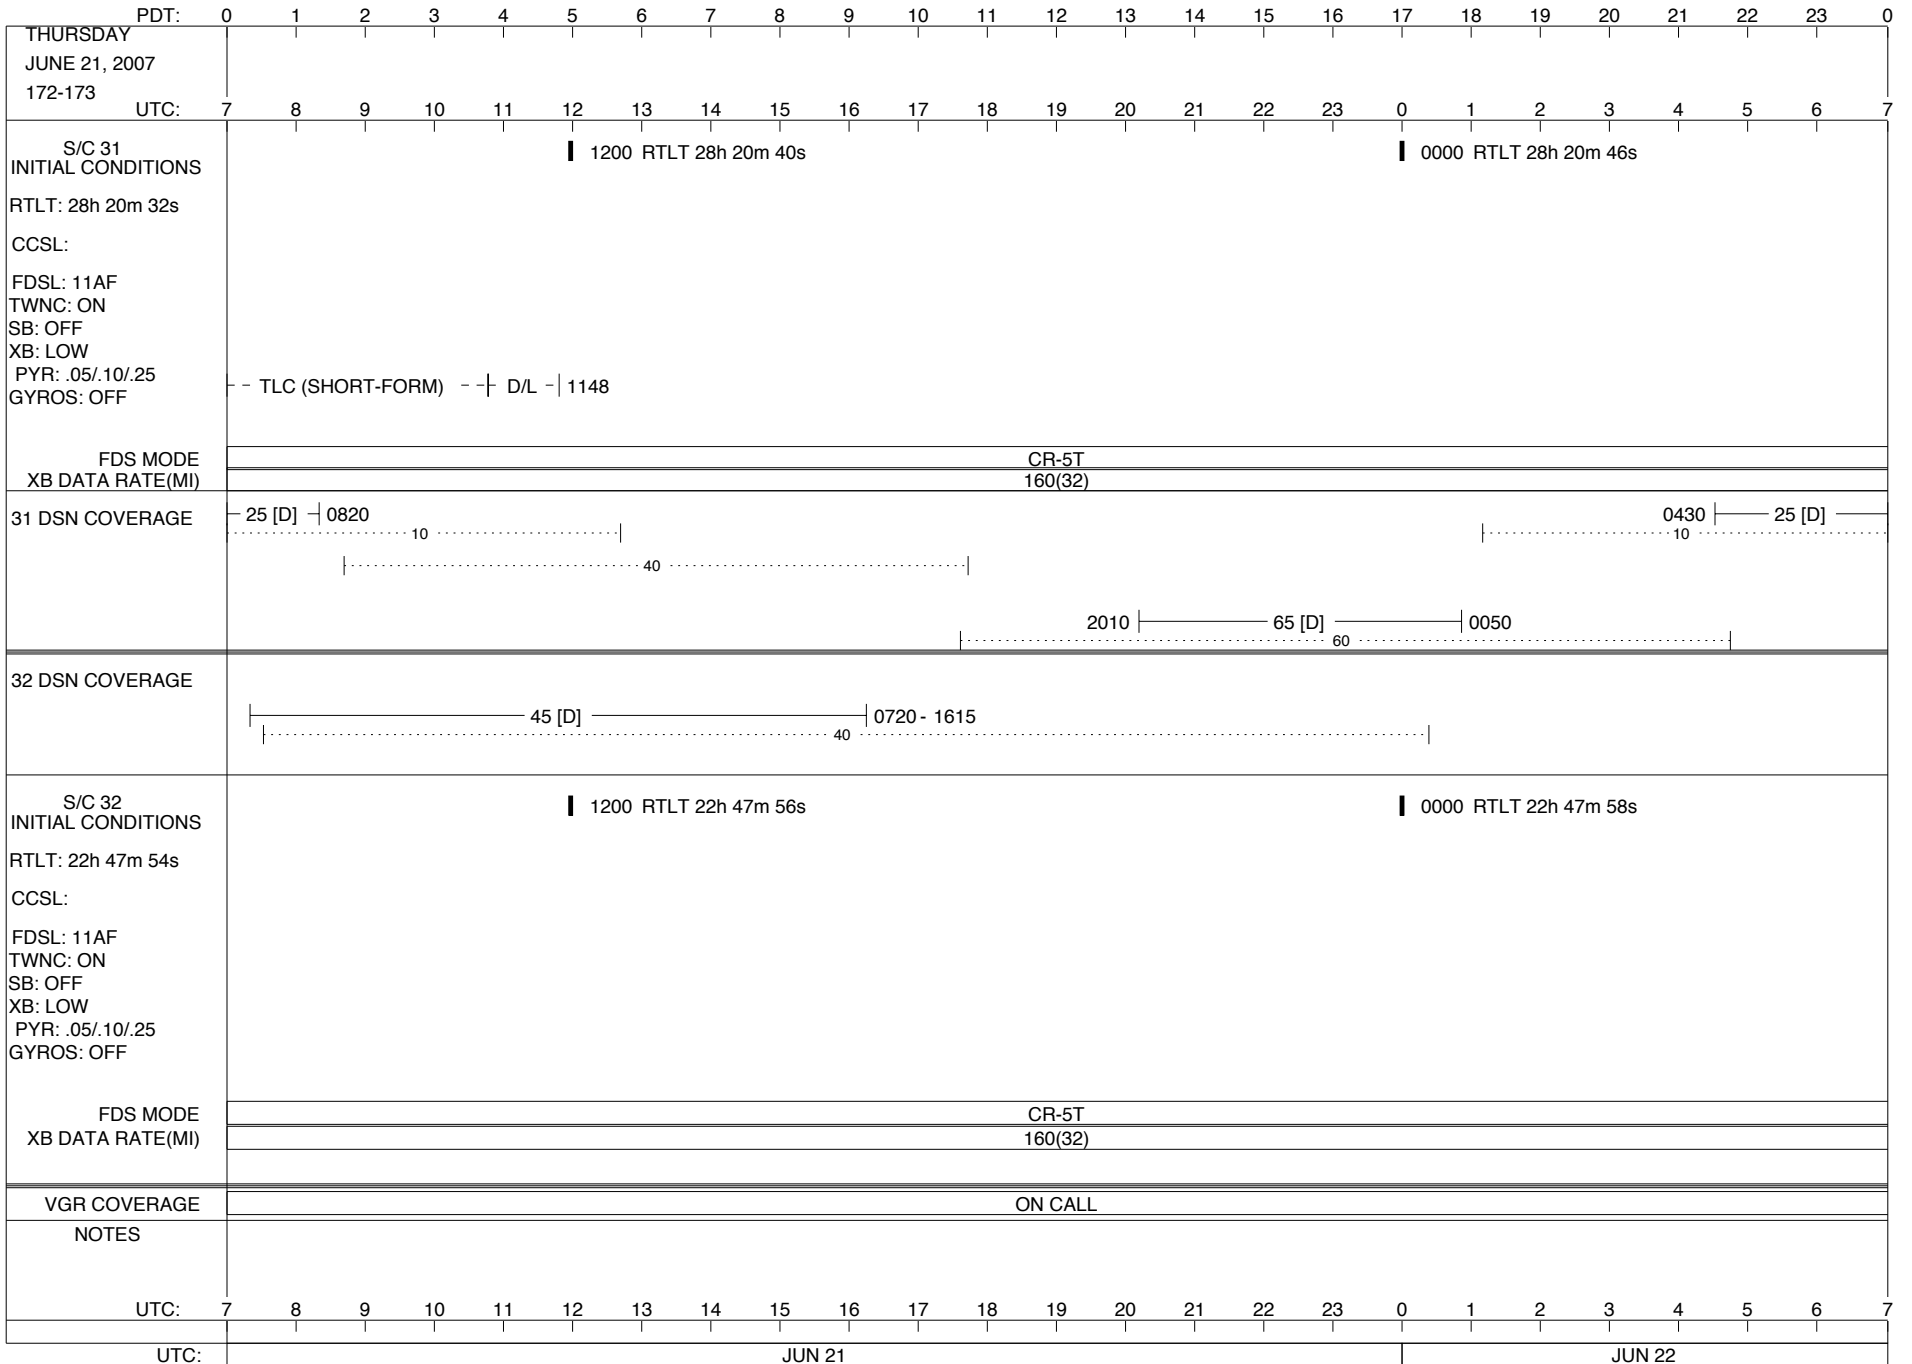

ISSUE DATE: 06/12/07 00:13