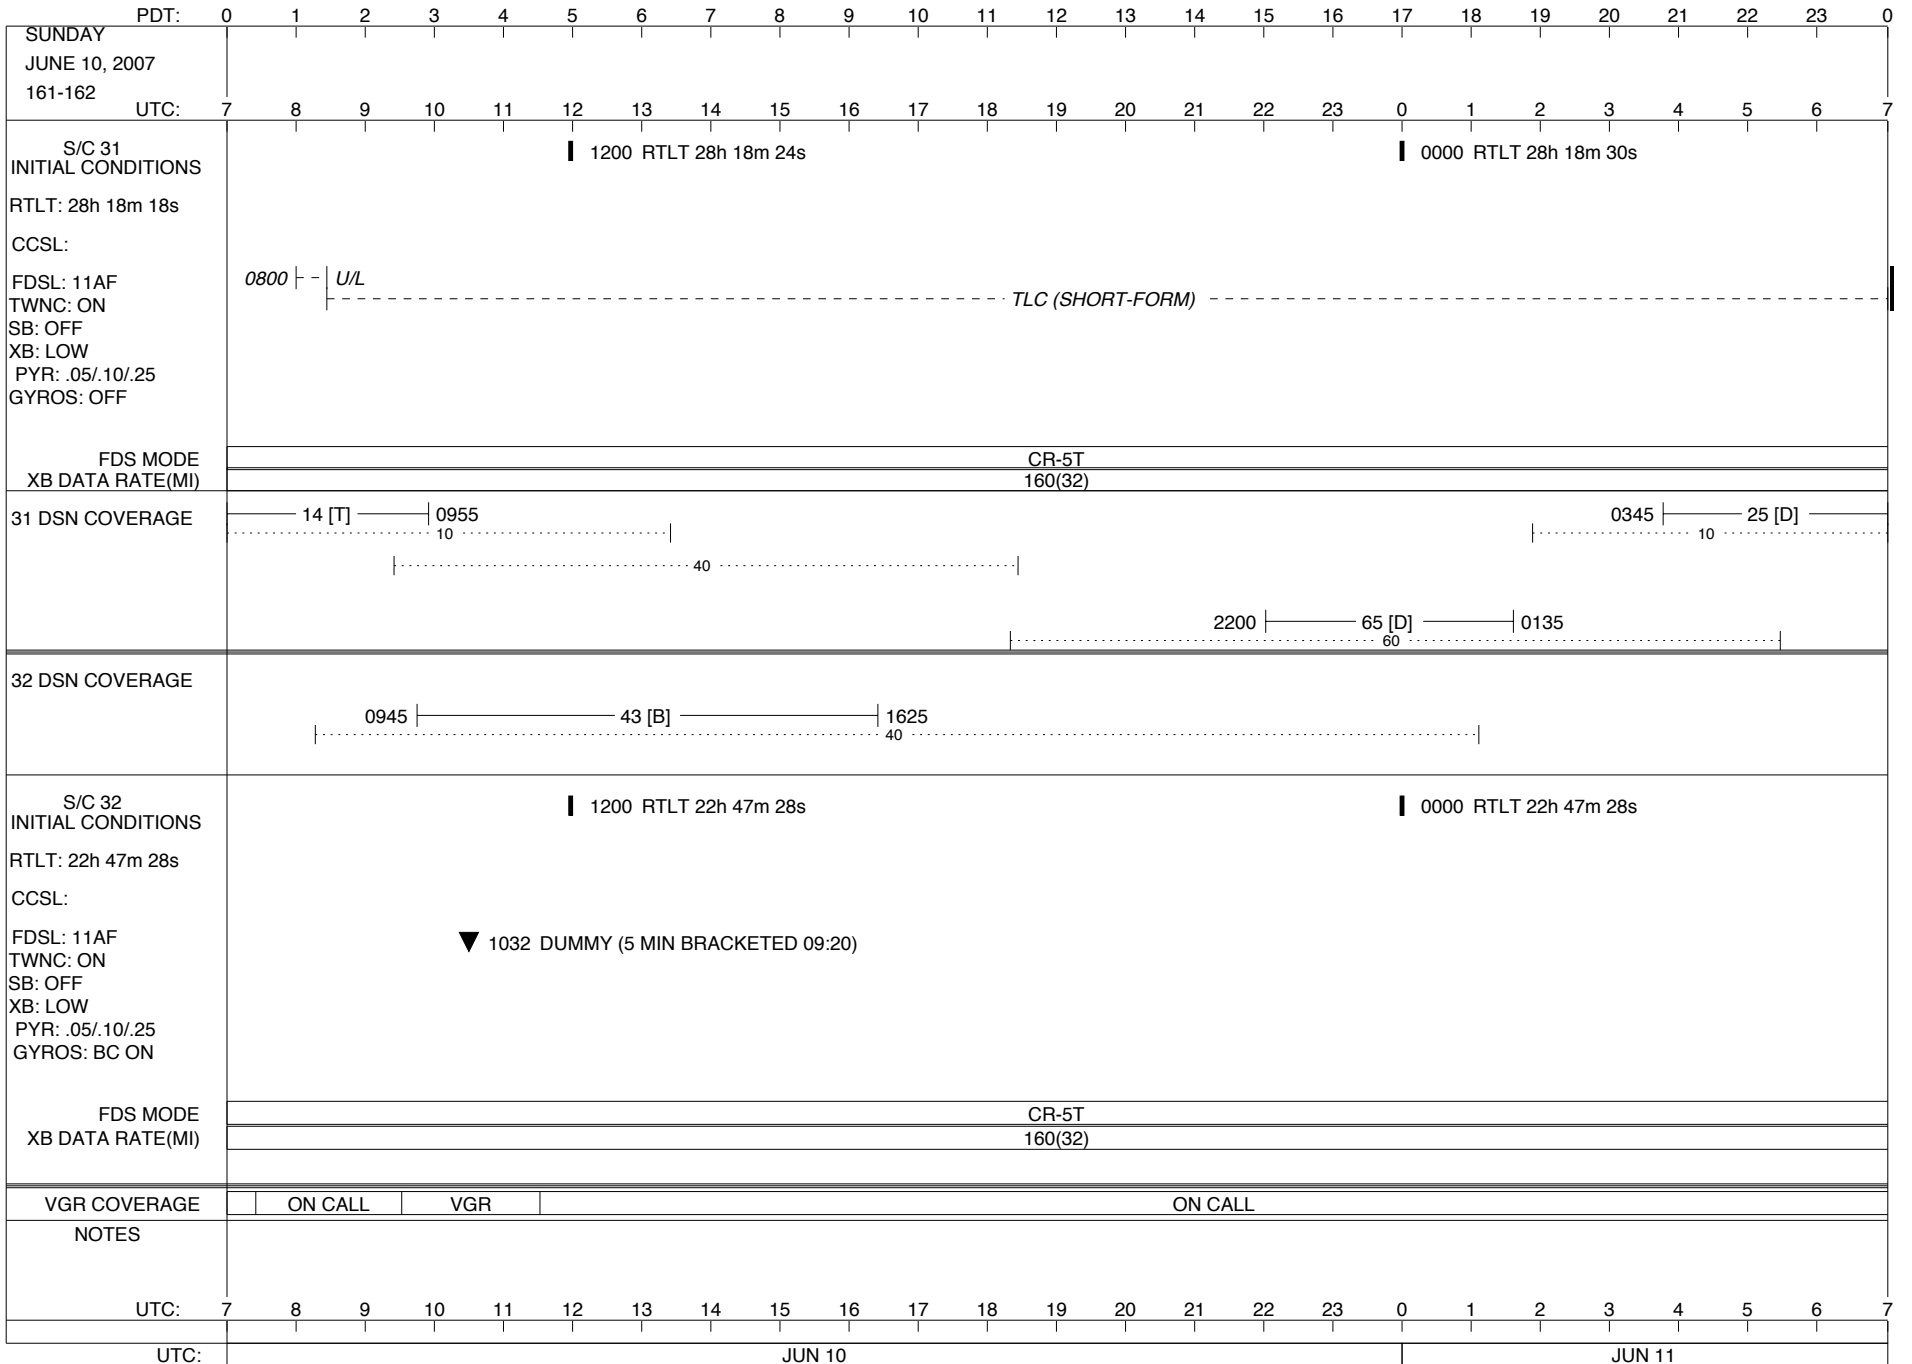

ISSUE DATE: 06/12/07 00:13