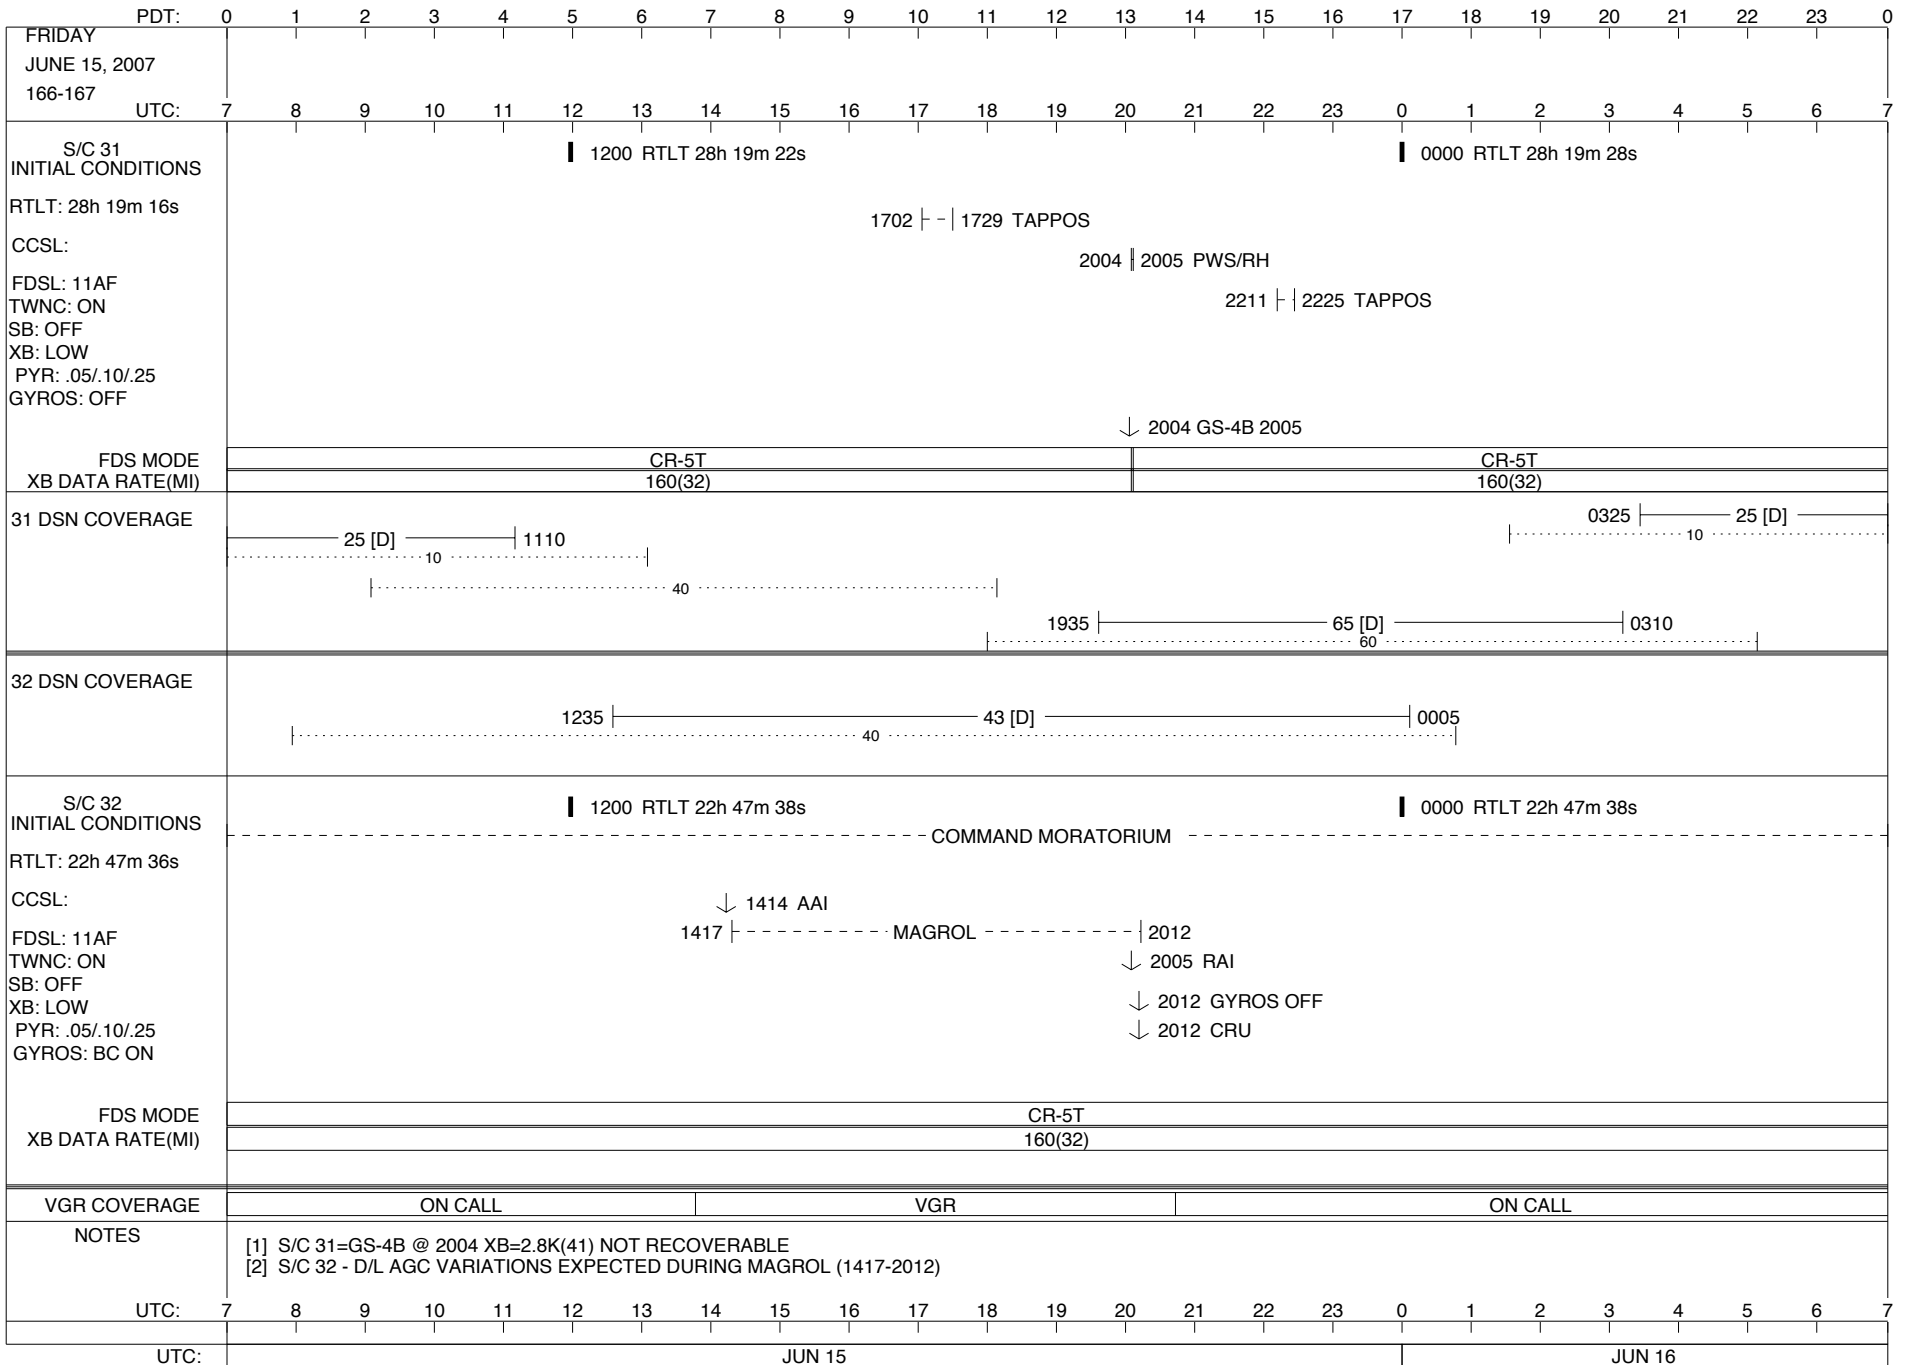

ISSUE DATE: 06/12/07 00:13