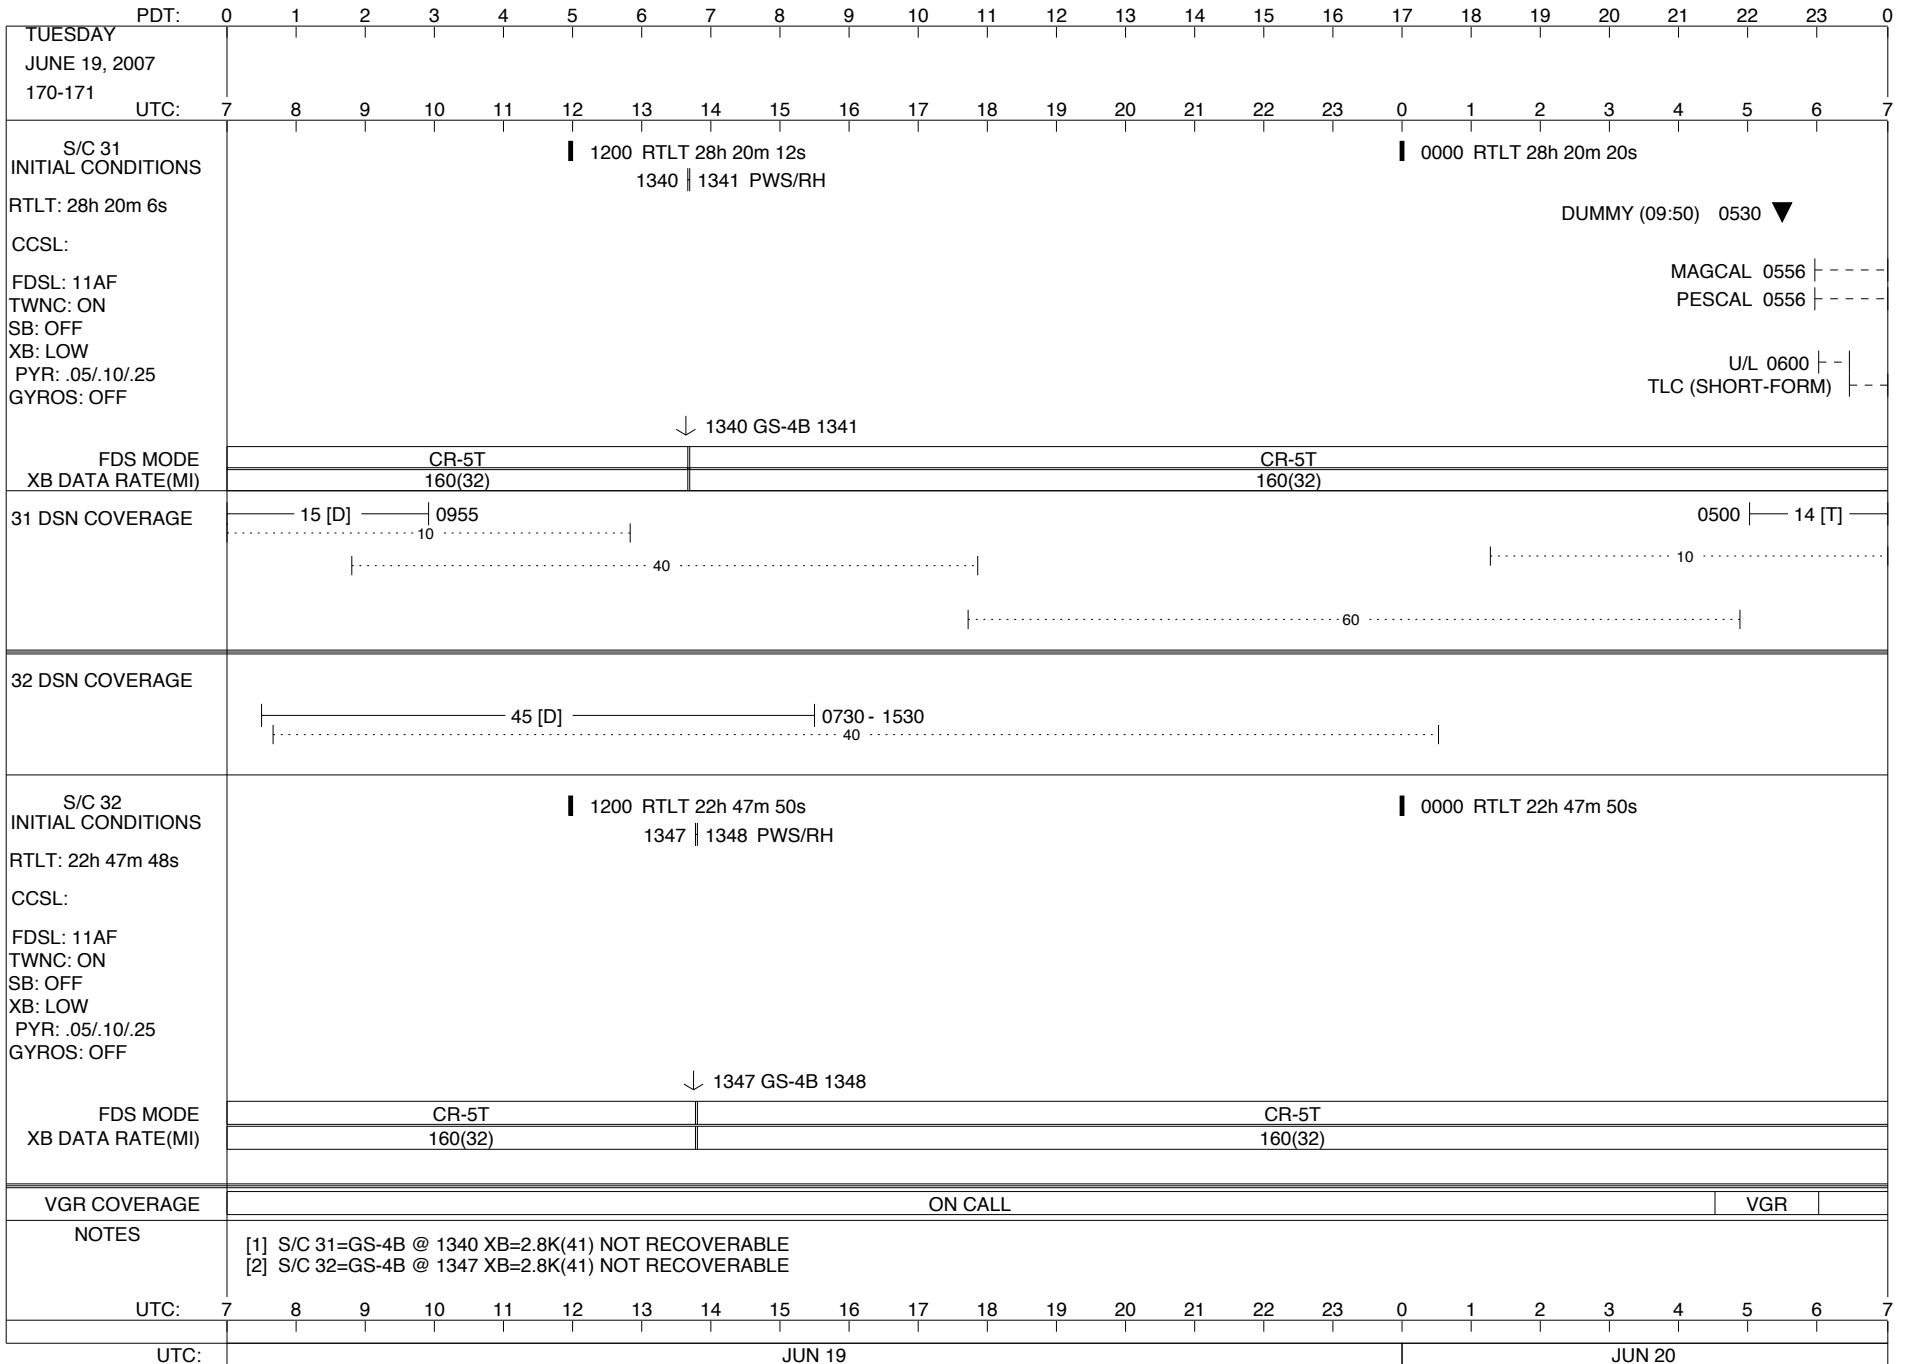

ISSUE DATE: 06/12/07 00:13