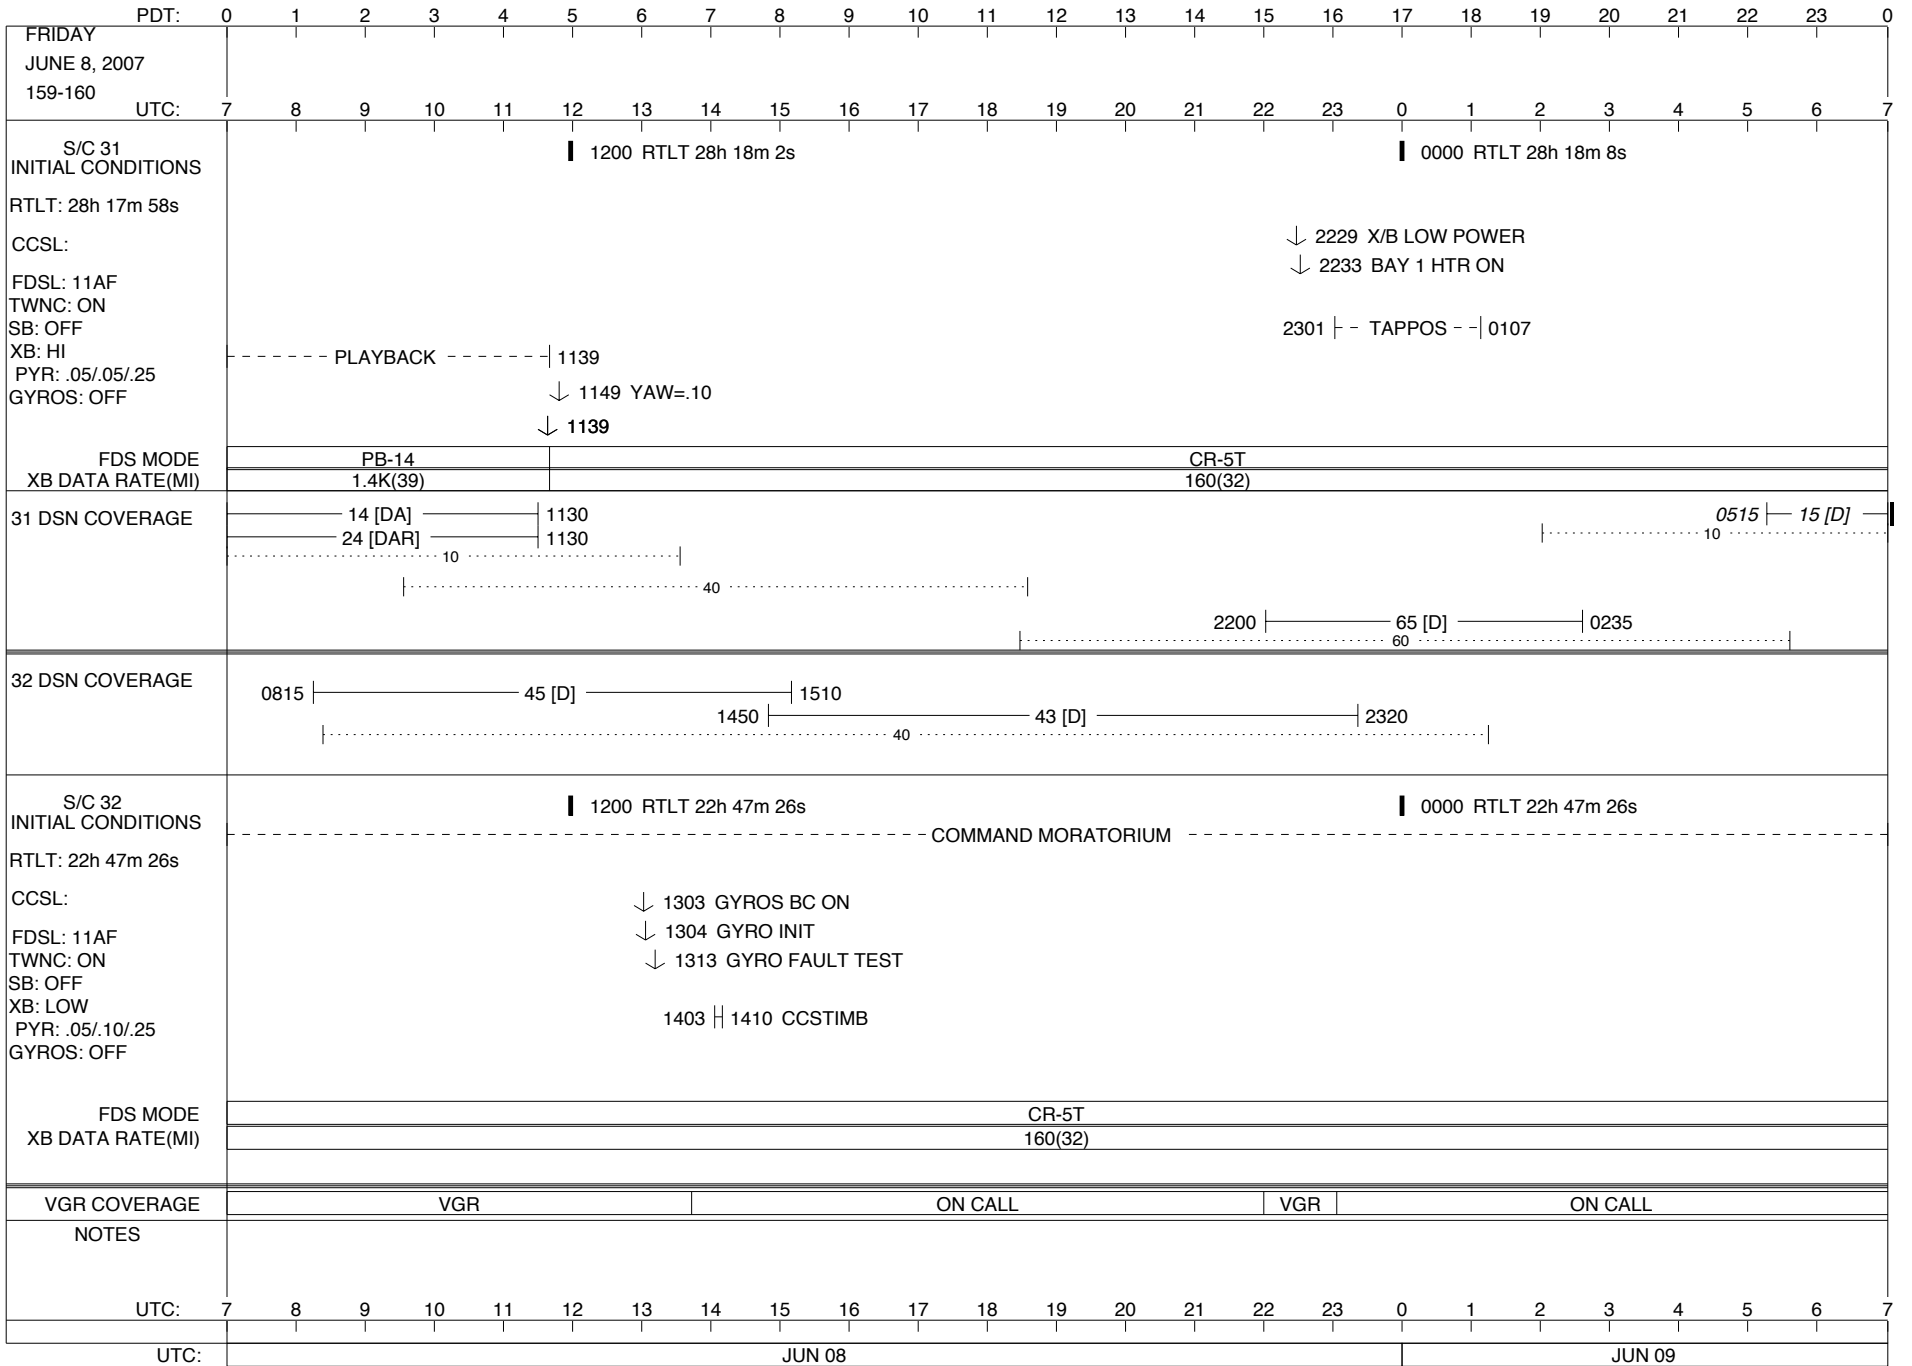

ISSUE DATE: 06/12/07 00:13