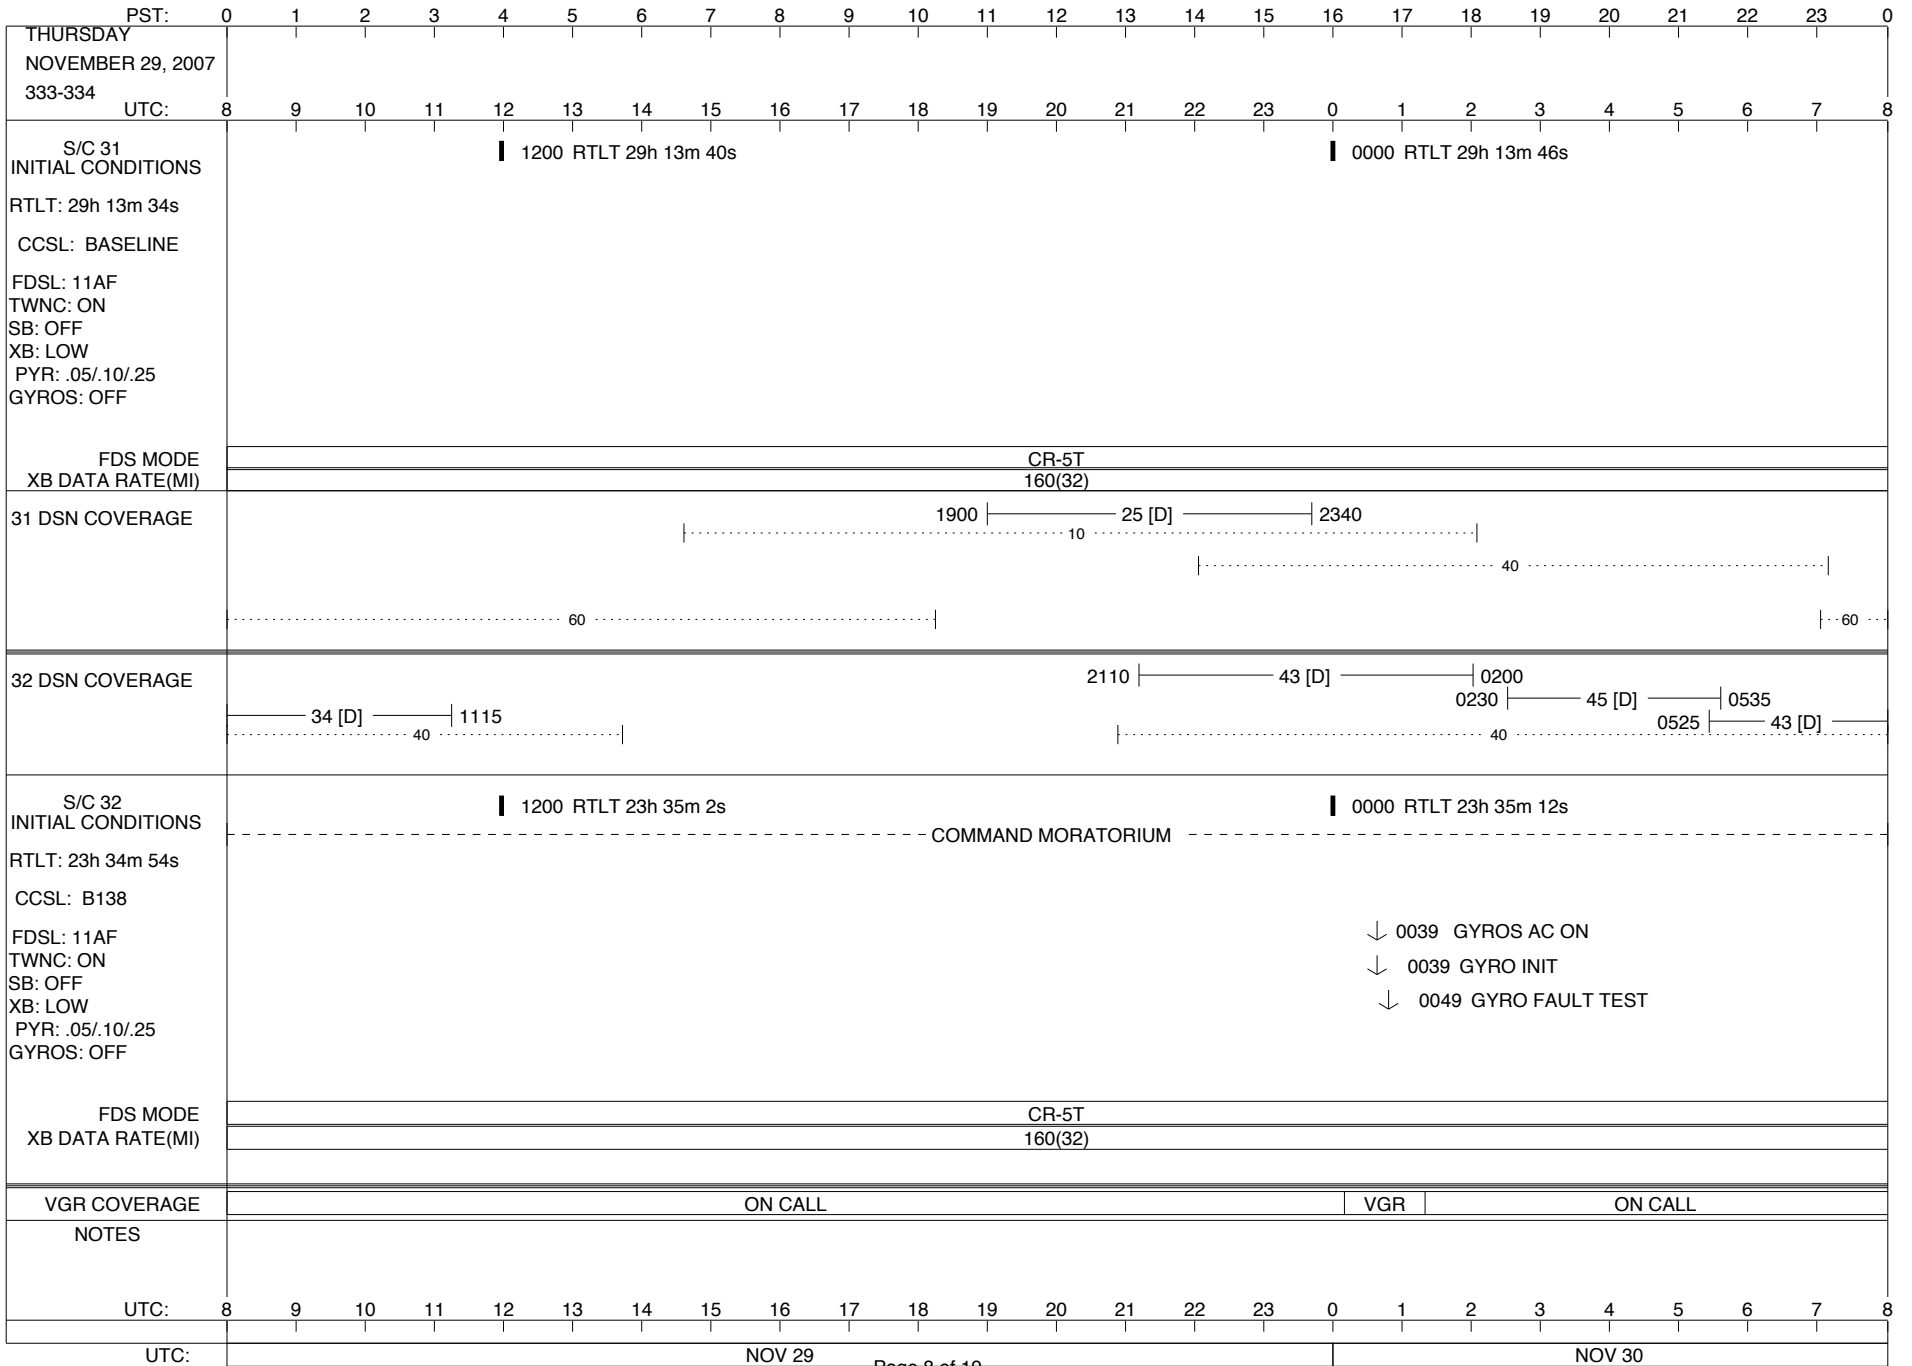

ISSUE DATE: 11/20/07 23:35