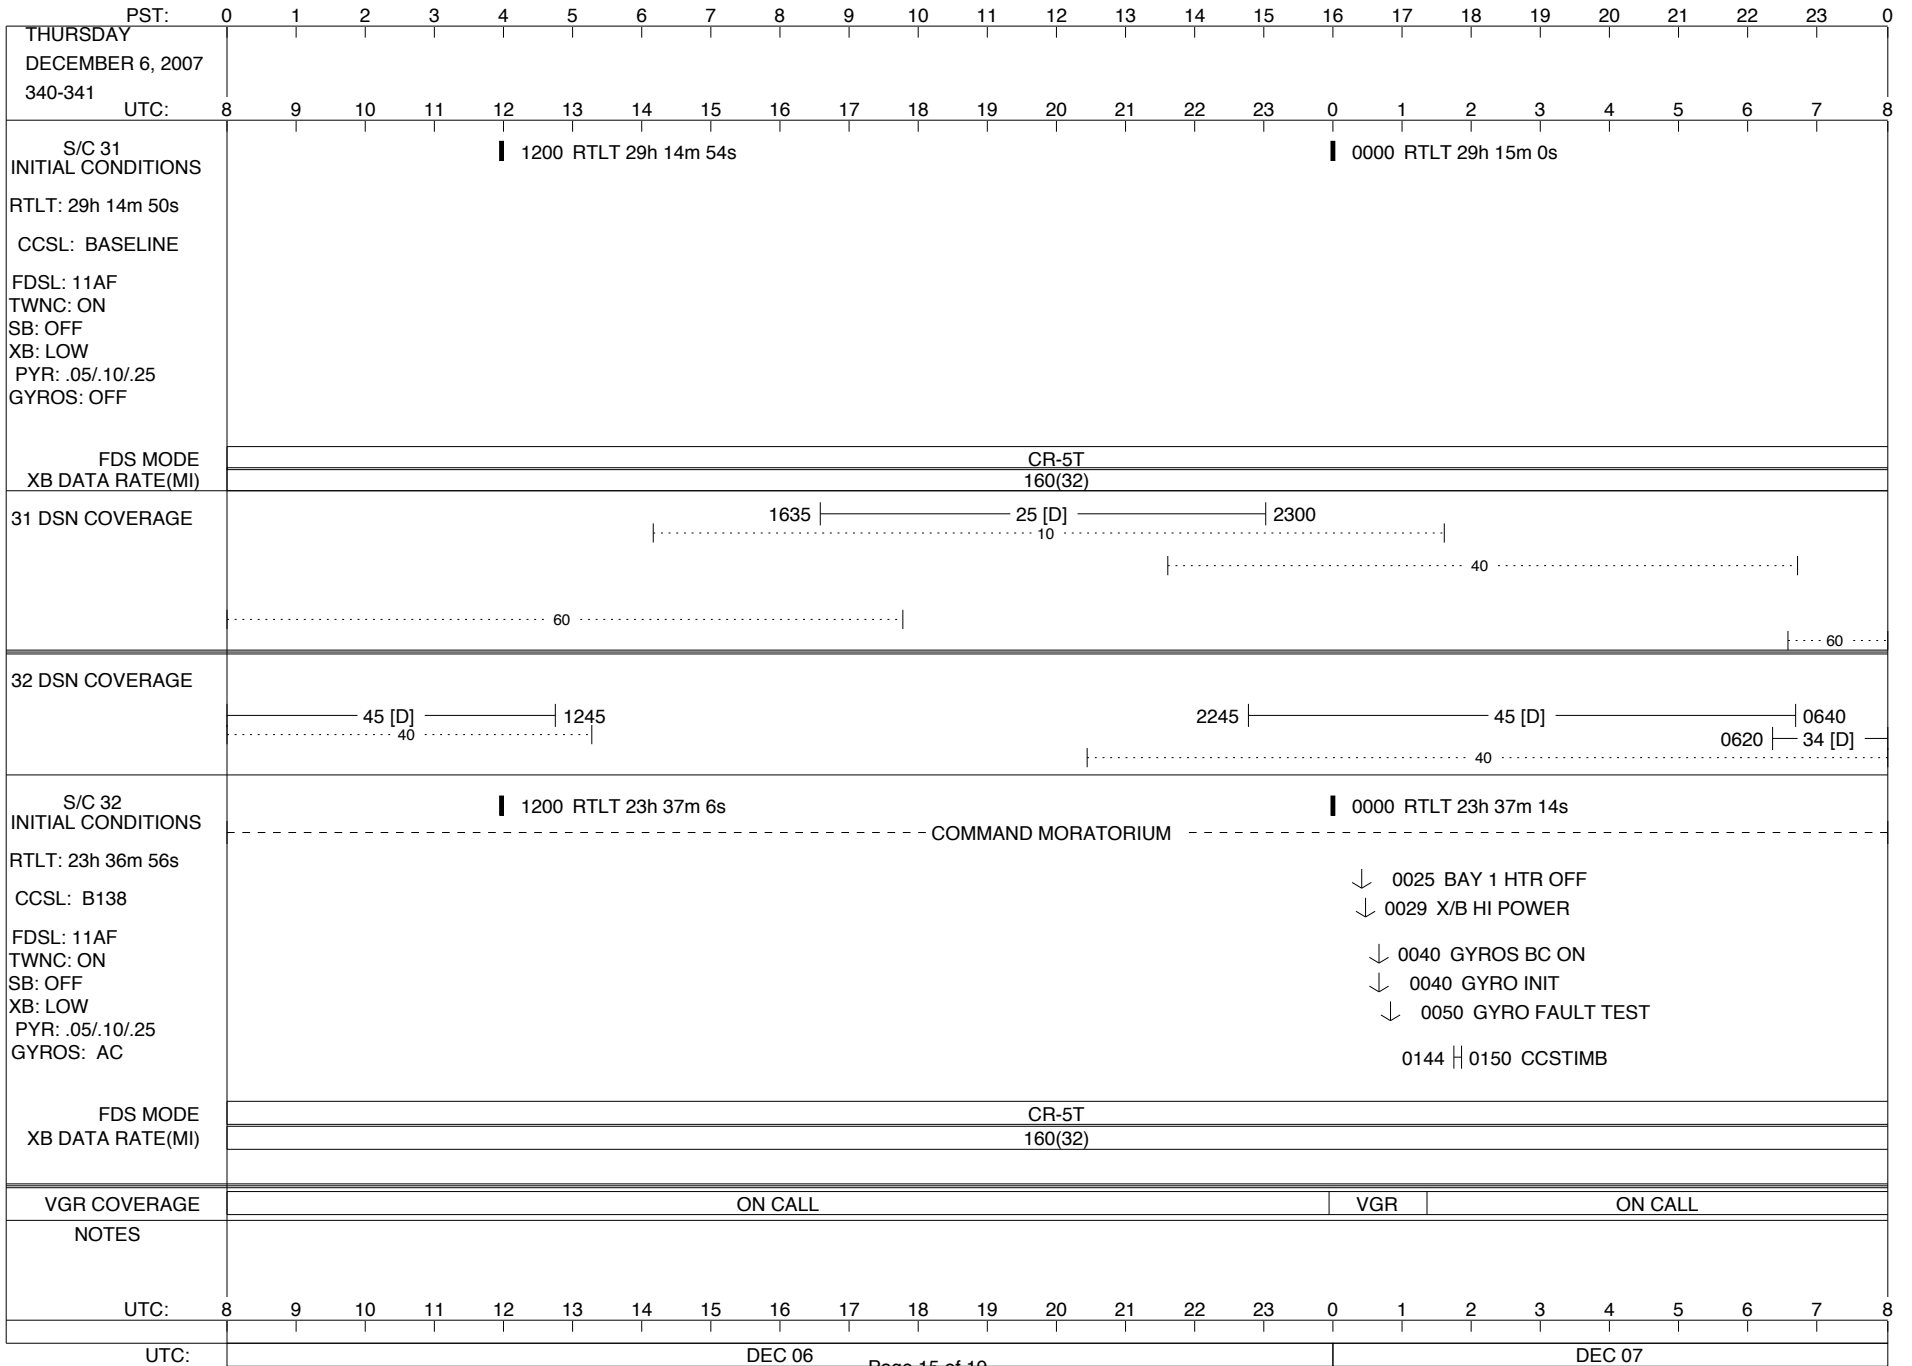

ISSUE DATE: 11/20/07 23:35