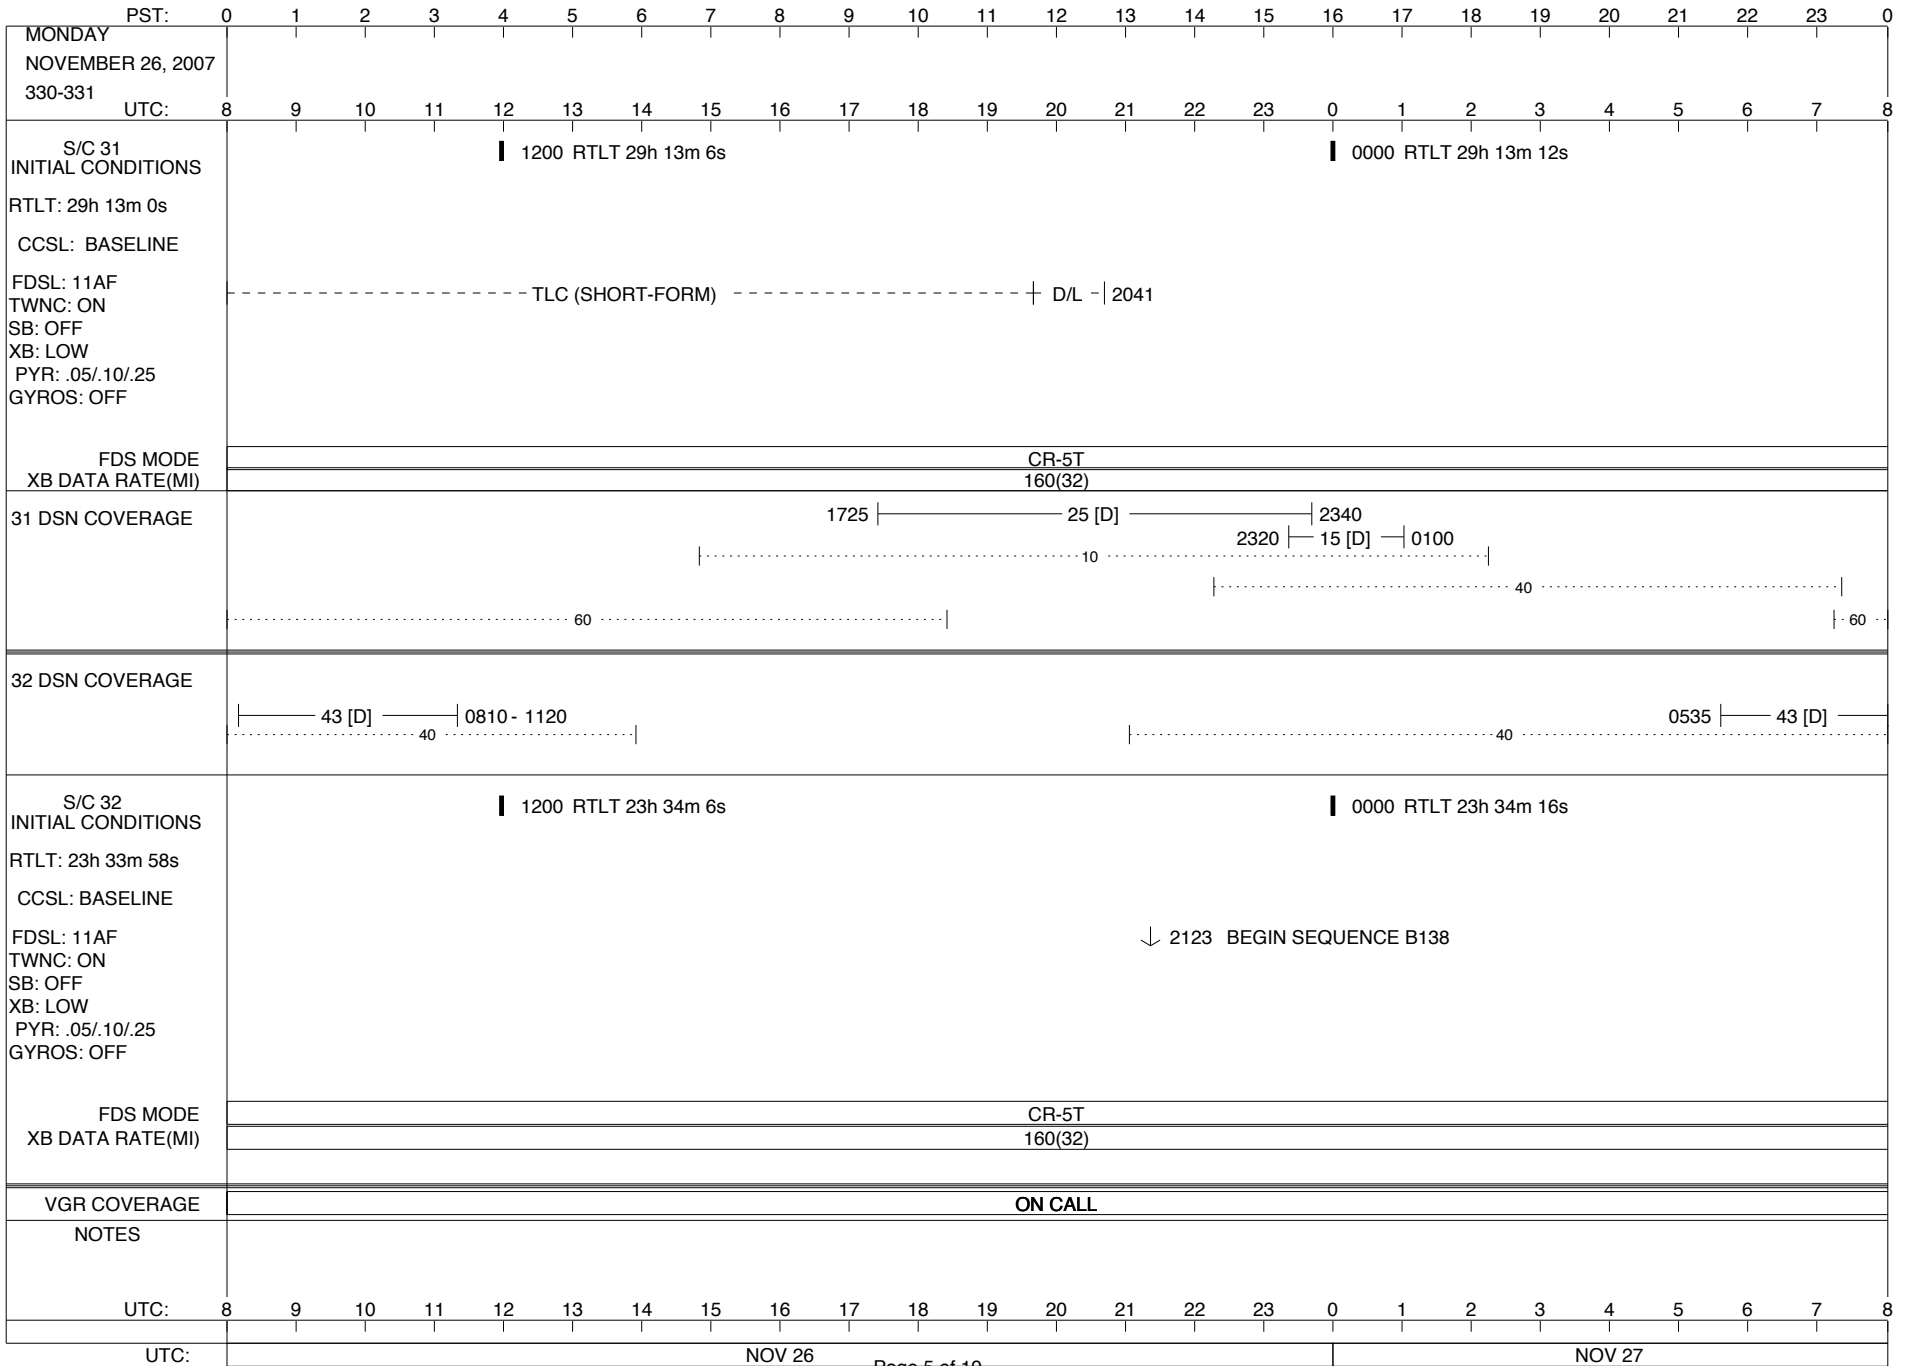

ISSUE DATE: 11/20/07 23:35