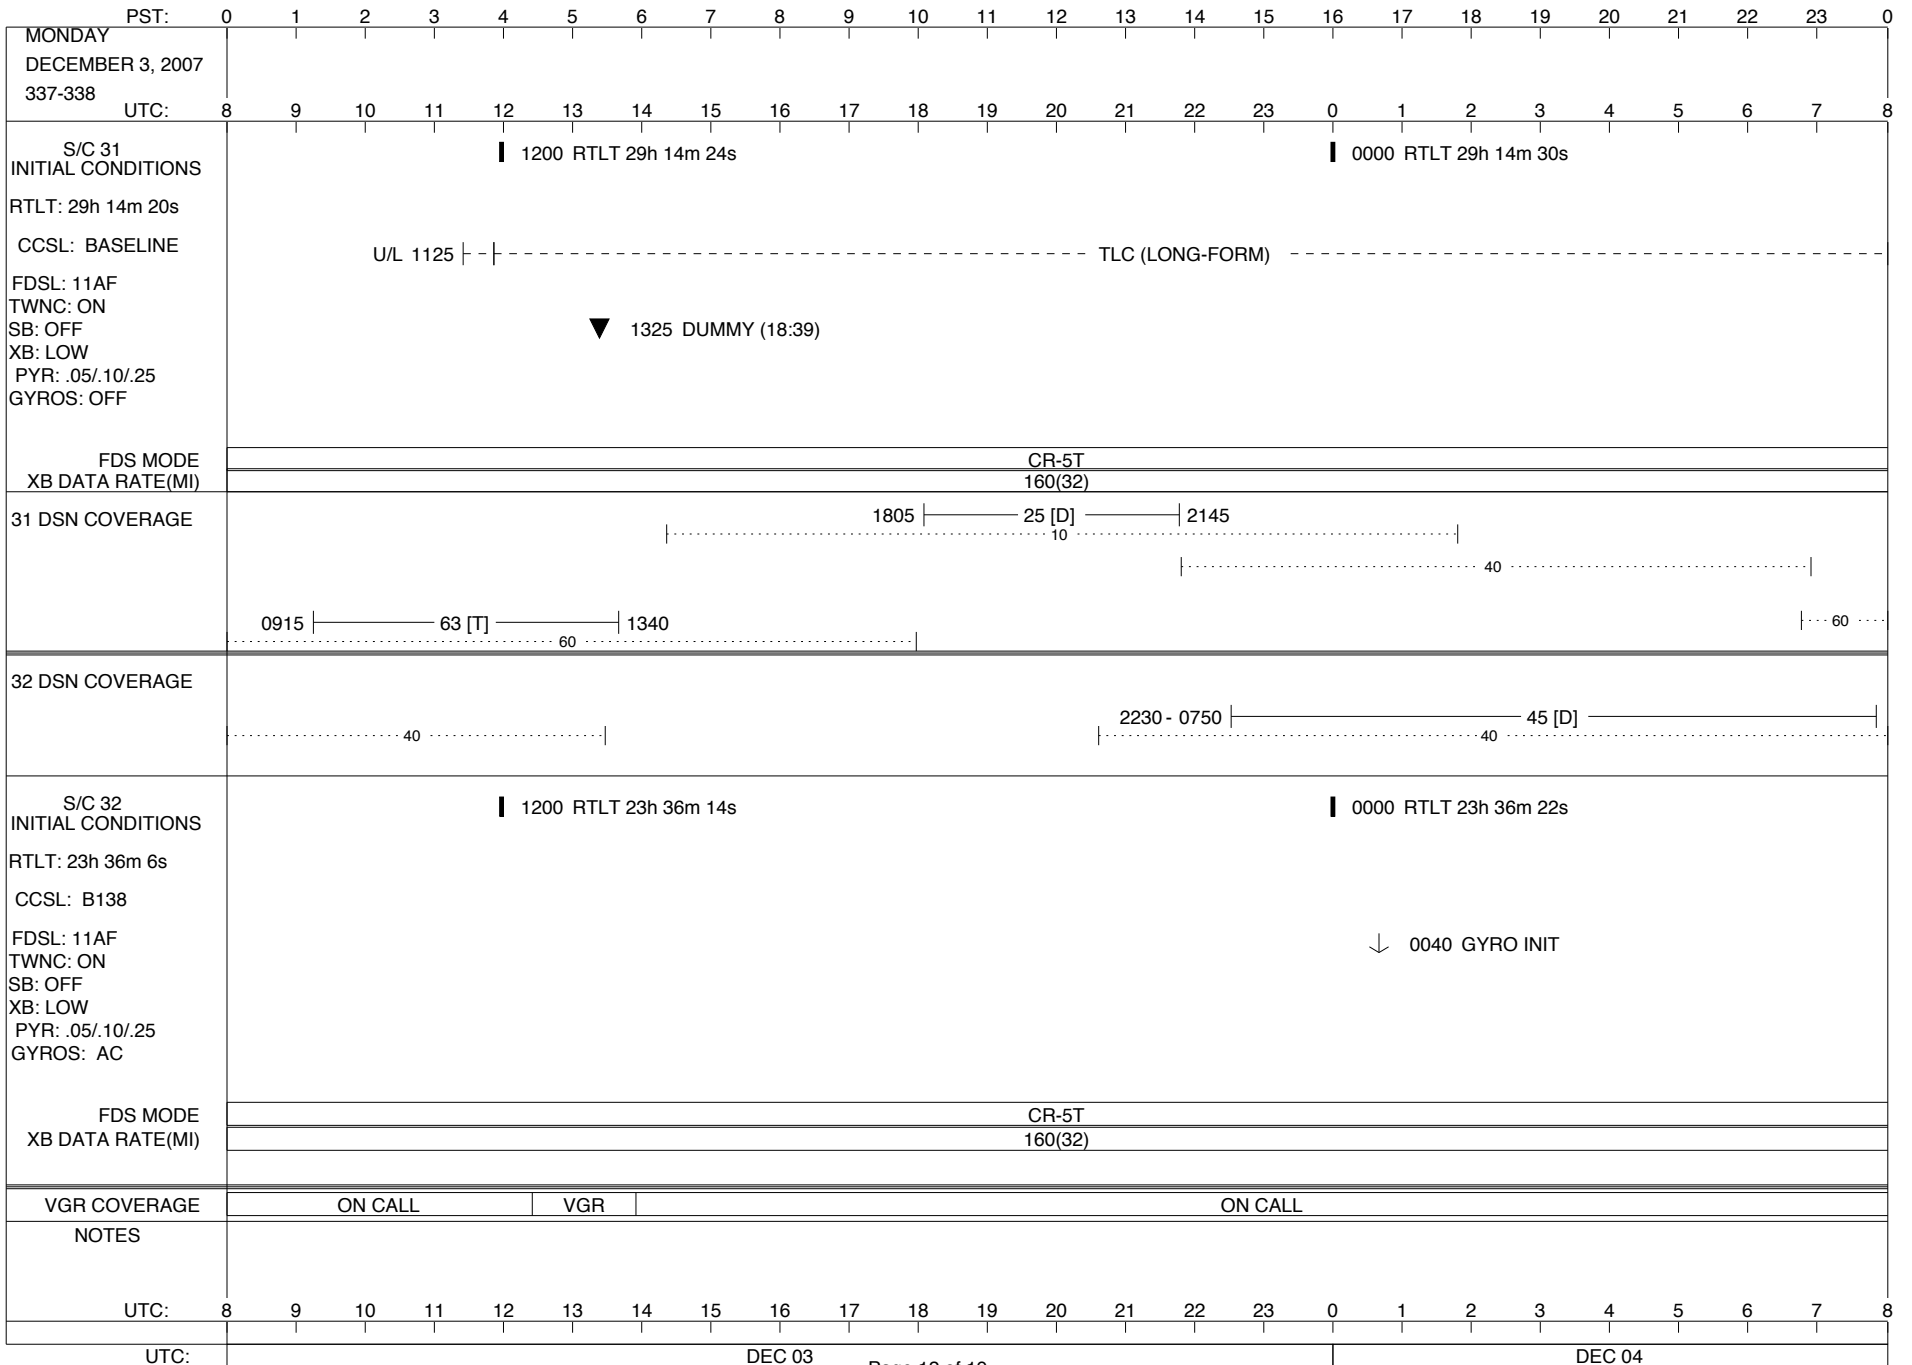

VOYAGER

Space Flight Operations Schedule (SFOS)

Issue Date: November 21, 2007

For the Period: 11/22/07 to 12/10/07 (07-326 – 07-344)

DSN OPSCHIEF (1) 230-102

SCIENCE

FLIGHT TEAM (14) 600-100

DSOT (1) 230-102

ISSUE DATE: 11/20/07 23:35

ISSUE DATE: 11/20/07 23:35

ISSUE DATE: 11/20/07 23:35

PST:	0	1	2	3	4	5	6	7	8	9	10	11	12	13	14	15	16	17	18	19	20	21	22	23	0
TUESDAY DECEMBER 4, 2007 338-339	UTC: 8	9	10	11	12	13	14	15	16	17	18	19	20	21	22	23	0	1	2	3	4	5	6	7	8
S/C 31 INITIAL CONDITIONS RTL: 29h 14m 30s CCSL: BASELINE FDL: 11AF TWNC: ON SB: OFF XB: LOW PYR: .05/10/25 GYROS: OFF	1200 RTLT 29h 14m 34s												0000 RTLT 29h 14m 40s												
FDS MODE XB DATA RATE(MI)	CR-5T 160(32)												CR-5T 160(32)												
31 DSN COVERAGE	1715 ----- 14 [D] ----- 2245 ----- 10 -----												----- 40 -----												
32 DSN COVERAGE	----- 40 -----												----- 40 0400 - 0755 ----- 45 [D] -----												
S/C 32 INITIAL CONDITIONS RTL: 23h 36m 22s CCSL: B138 FDL: 11AF TWNC: ON SB: OFF XB: LOW PYR: .05/10/25 GYROS: AC	1200 RTLT 23h 36m 32s												0000 RTLT 23h 36m 40s												
FDS MODE XB DATA RATE(MI)	CR-5T 160(32)																								
VGR COVERAGE	ON CALL																								
NOTES	[1] S/C 31=GS-4B @ 0055 XB=2.8K(41) NOT RECOVERABLE																								
UTC:	8	9	10	11	12	13	14	15	16	17	18	19	20	21	22	23	0	1	2	3	4	5	6	7	8
UTC:	DEC 04												DEC 05												