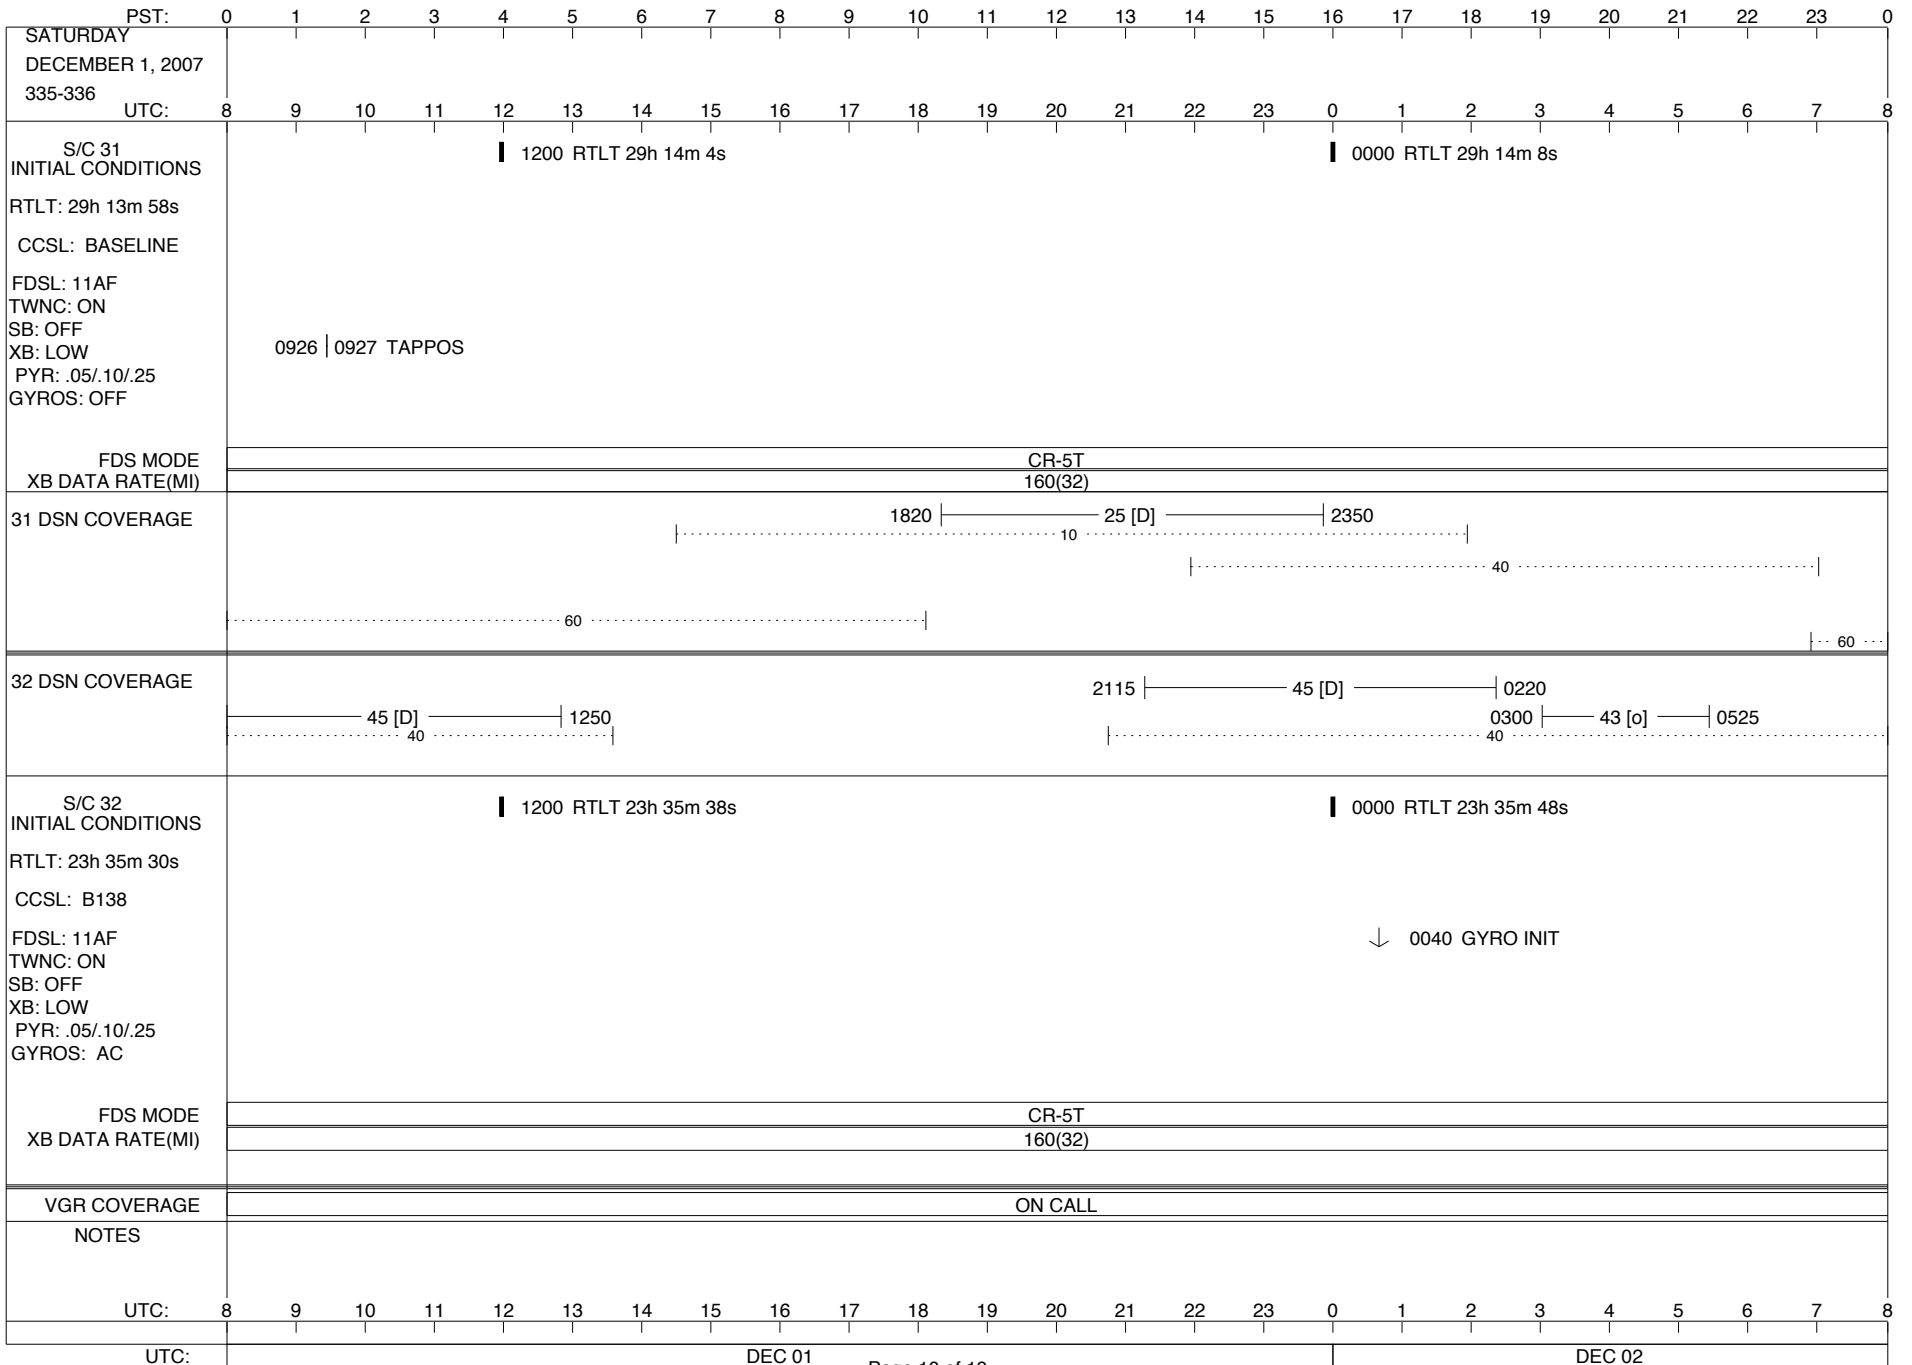

VOYAGER

Space Flight Operations Schedule (SFOS)

Issue Date: November 21, 2007

For the Period: 11/22/07 to 12/10/07 (07-326 – 07-344)

DSN OPSCHIEF (1) 230-102

SCIENCE

FLIGHT TEAM (14) 600-100

DSOT (1) 230-102

ISSUE DATE: 11/20/07 23:35

ISSUE DATE: 11/20/07 23:35

ISSUE DATE: 11/20/07 23:35

PST:	0	1	2	3	4	5	6	7	8	9	10	11	12	13	14	15	16	17	18	19	20	21	22	23	0
TUESDAY DECEMBER 4, 2007 338-339	UTC: 8	9	10	11	12	13	14	15	16	17	18	19	20	21	22	23	0	1	2	3	4	5	6	7	8
S/C 31 INITIAL CONDITIONS RTL: 29h 14m 30s CCSL: BASELINE FDL: 11AF TWNC: ON SB: OFF XB: LOW PYR: .05/10/25 GYROS: OFF	1200 RTLT 29h 14m 34s												0000 RTLT 29h 14m 40s												
FDS MODE XB DATA RATE(MI)	CR-5T 160(32)												CR-5T 160(32)												
31 DSN COVERAGE	1715 ----- 14 [D] ----- 2245 ----- 10 -----												----- 40 -----												
32 DSN COVERAGE	----- 40 -----												----- 40 0400 - 0755 ----- 45 [D] -----												
S/C 32 INITIAL CONDITIONS RTL: 23h 36m 22s CCSL: B138 FDL: 11AF TWNC: ON SB: OFF XB: LOW PYR: .05/10/25 GYROS: AC	1200 RTLT 23h 36m 32s												0000 RTLT 23h 36m 40s												
FDS MODE XB DATA RATE(MI)	CR-5T 160(32)																								
VGR COVERAGE	ON CALL																								
NOTES	[1] S/C 31=GS-4B @ 0055 XB=2.8K(41) NOT RECOVERABLE																								
UTC:	8	9	10	11	12	13	14	15	16	17	18	19	20	21	22	23	0	1	2	3	4	5	6	7	8
UTC:	DEC 04												DEC 05												