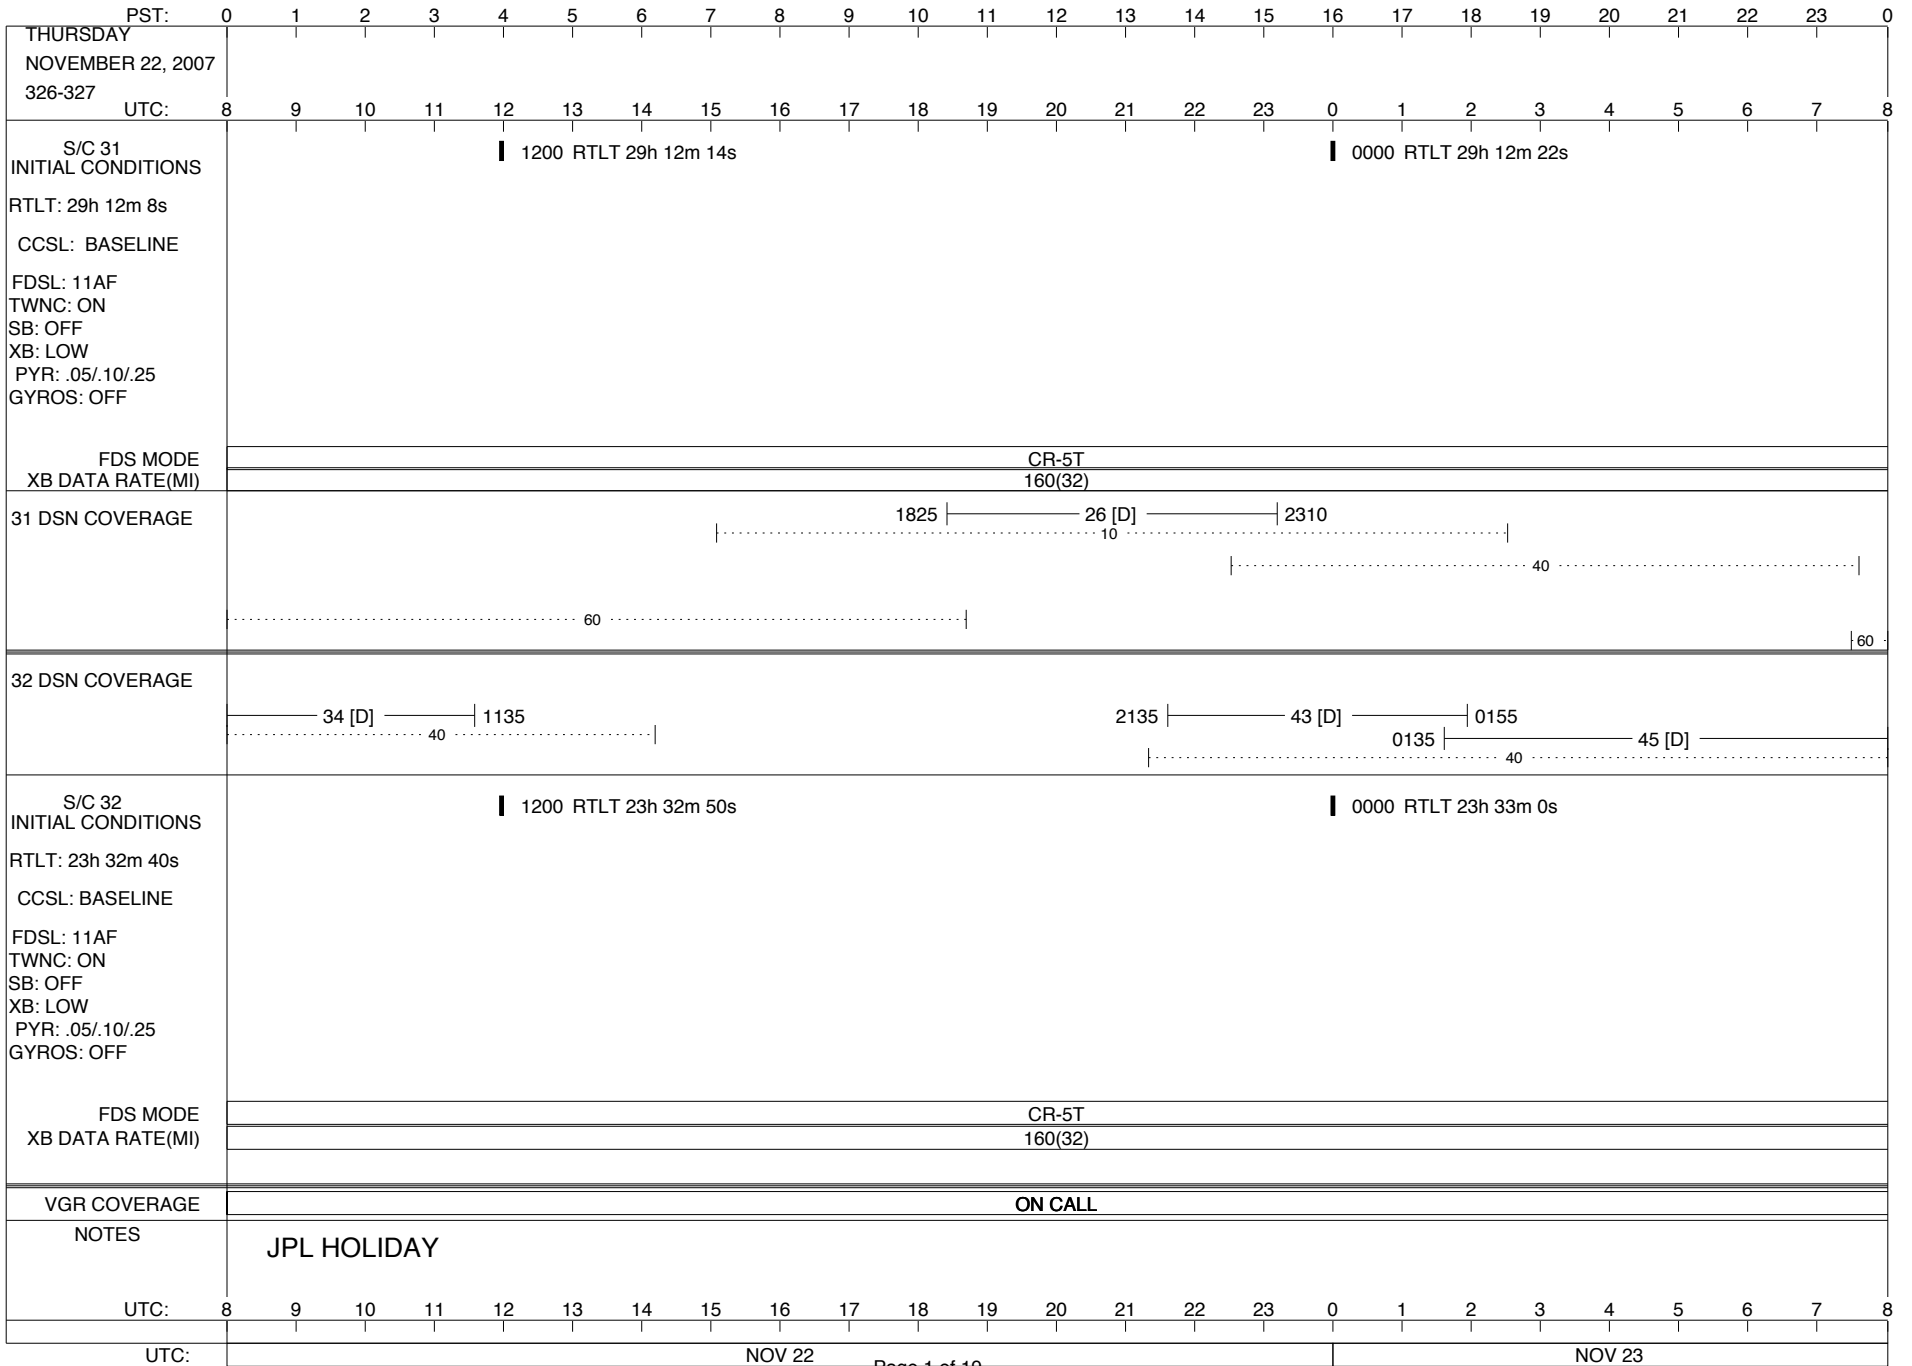

ISSUE DATE: 11/20/07 23:35