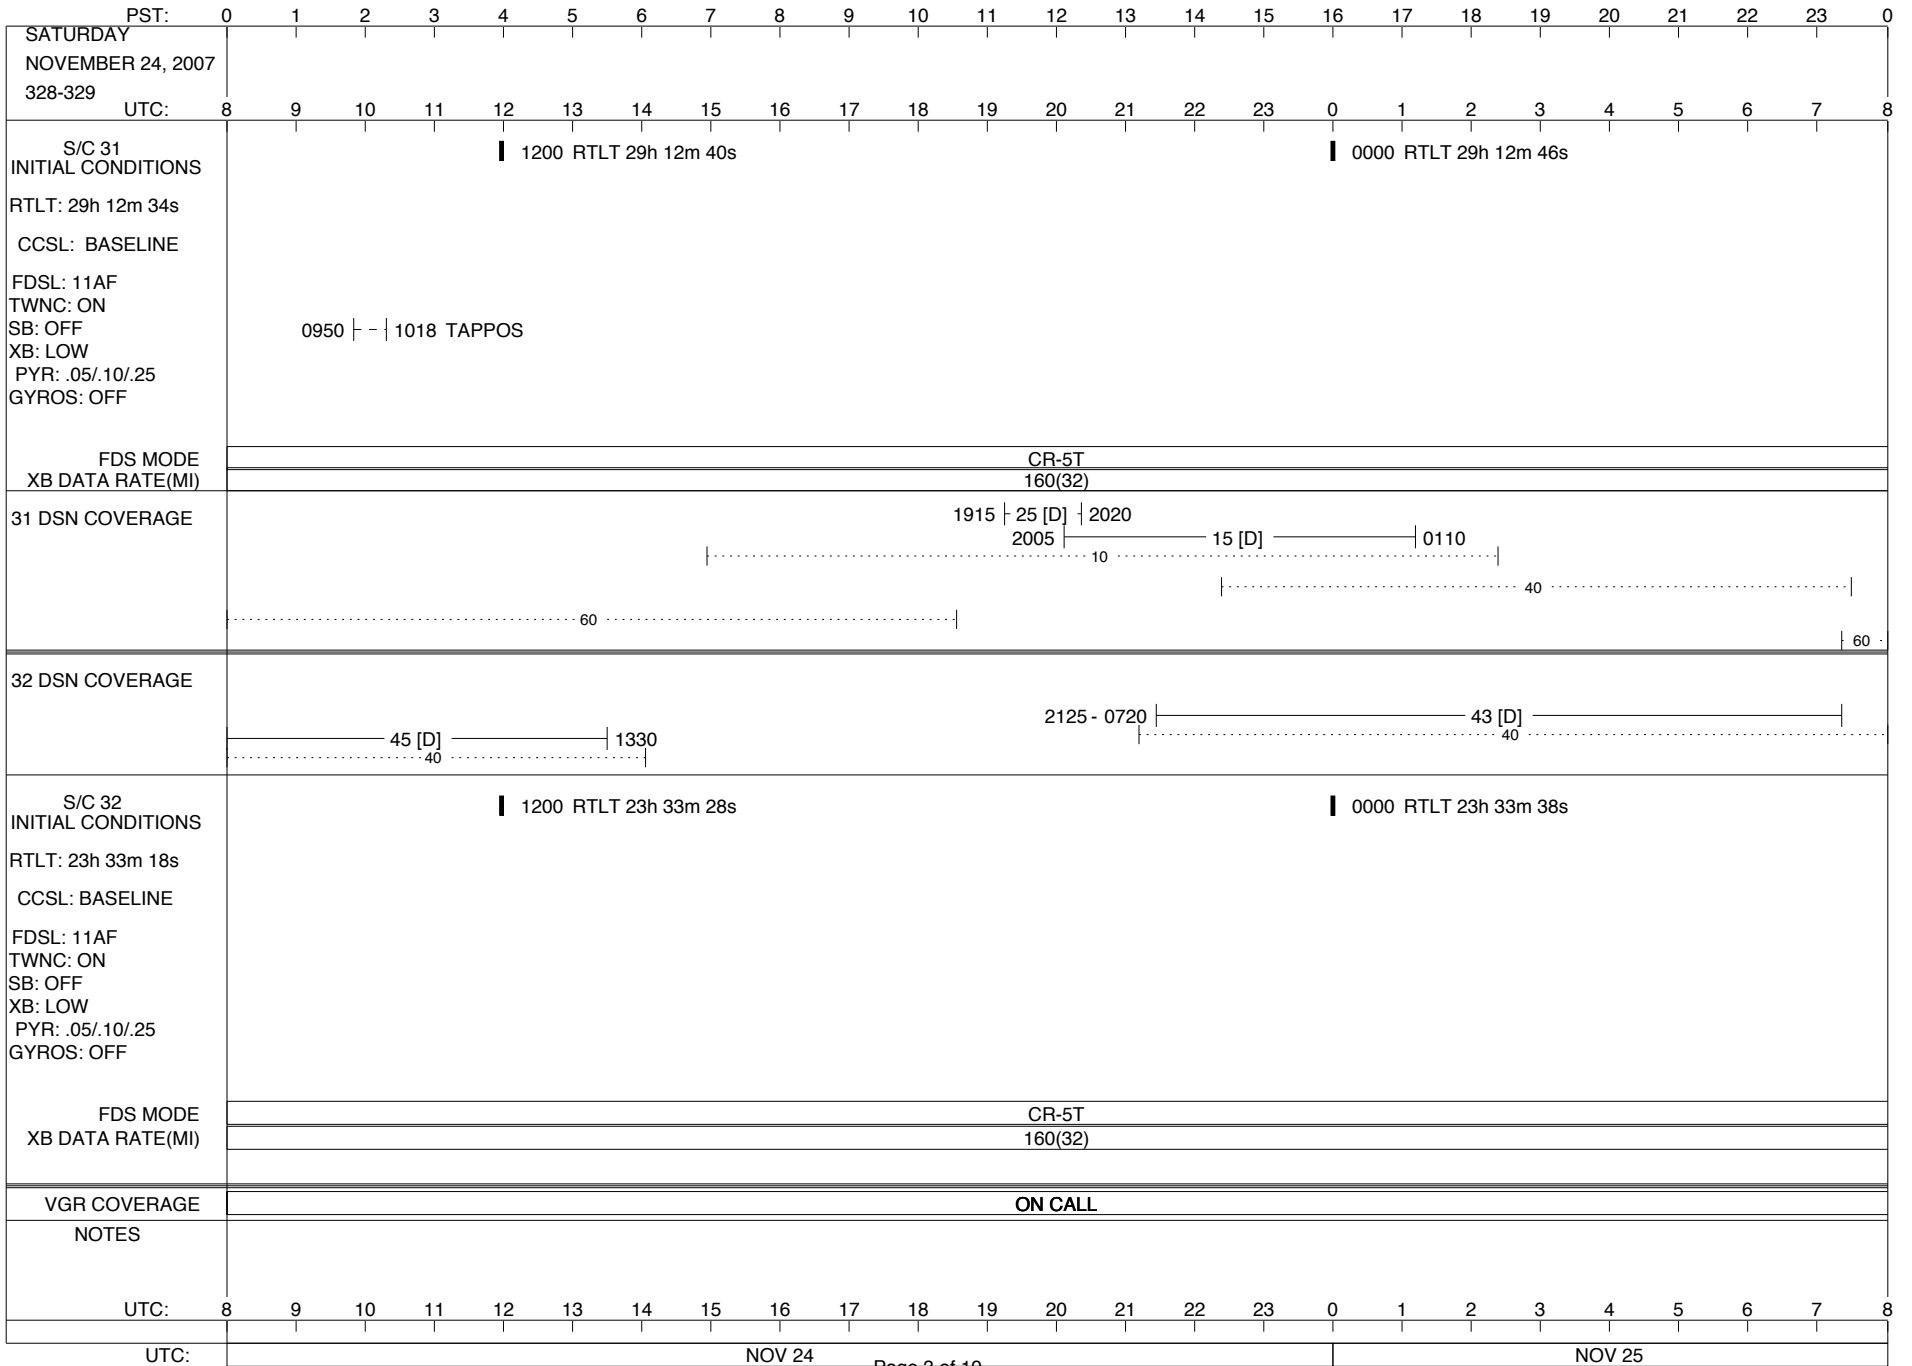

ISSUE DATE: 11/20/07 23:35