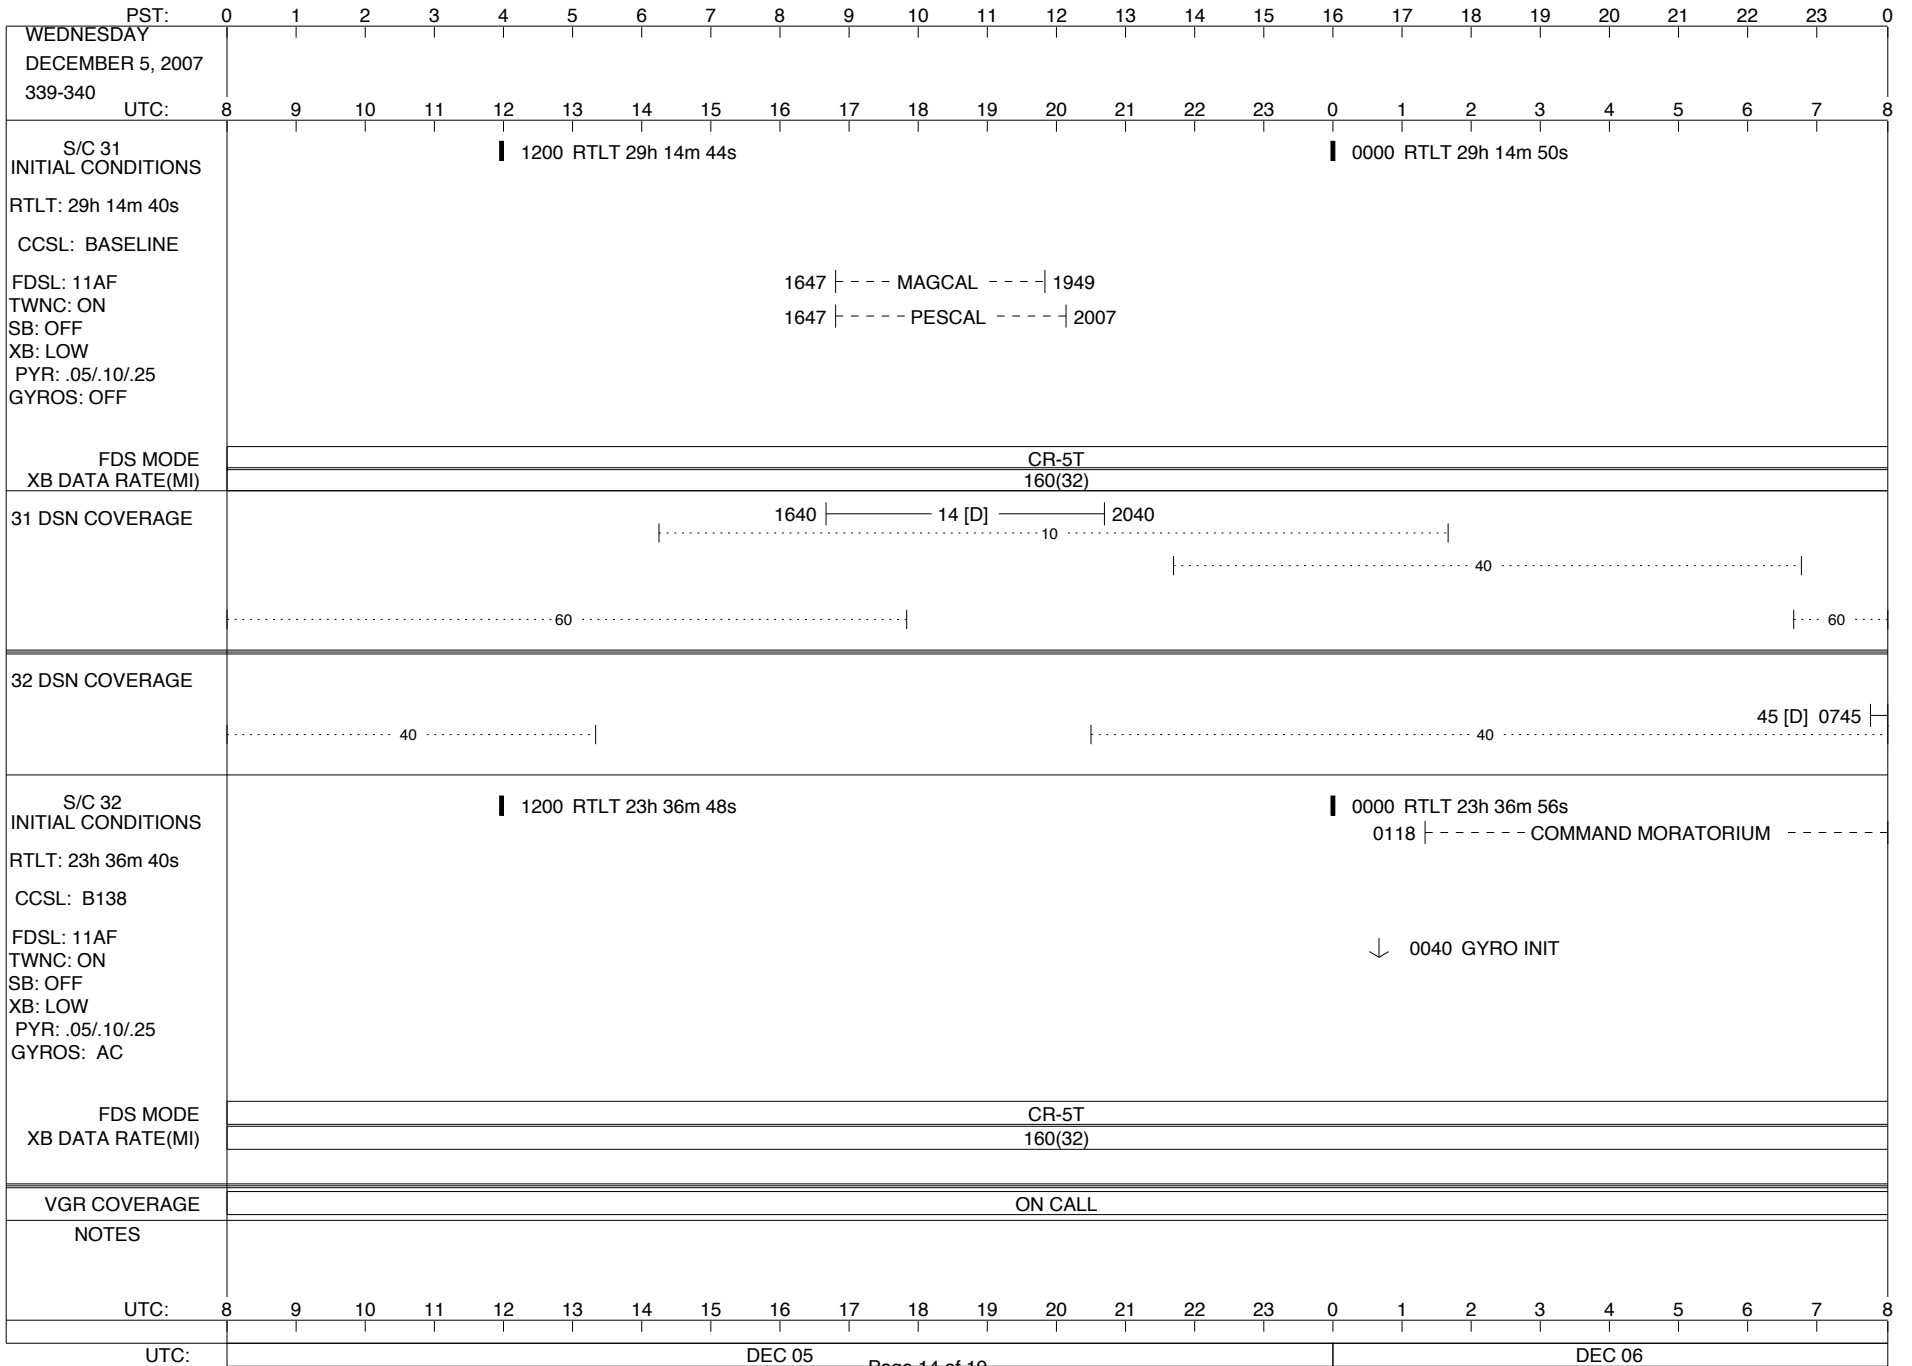

ISSUE DATE: 11/20/07 23:35