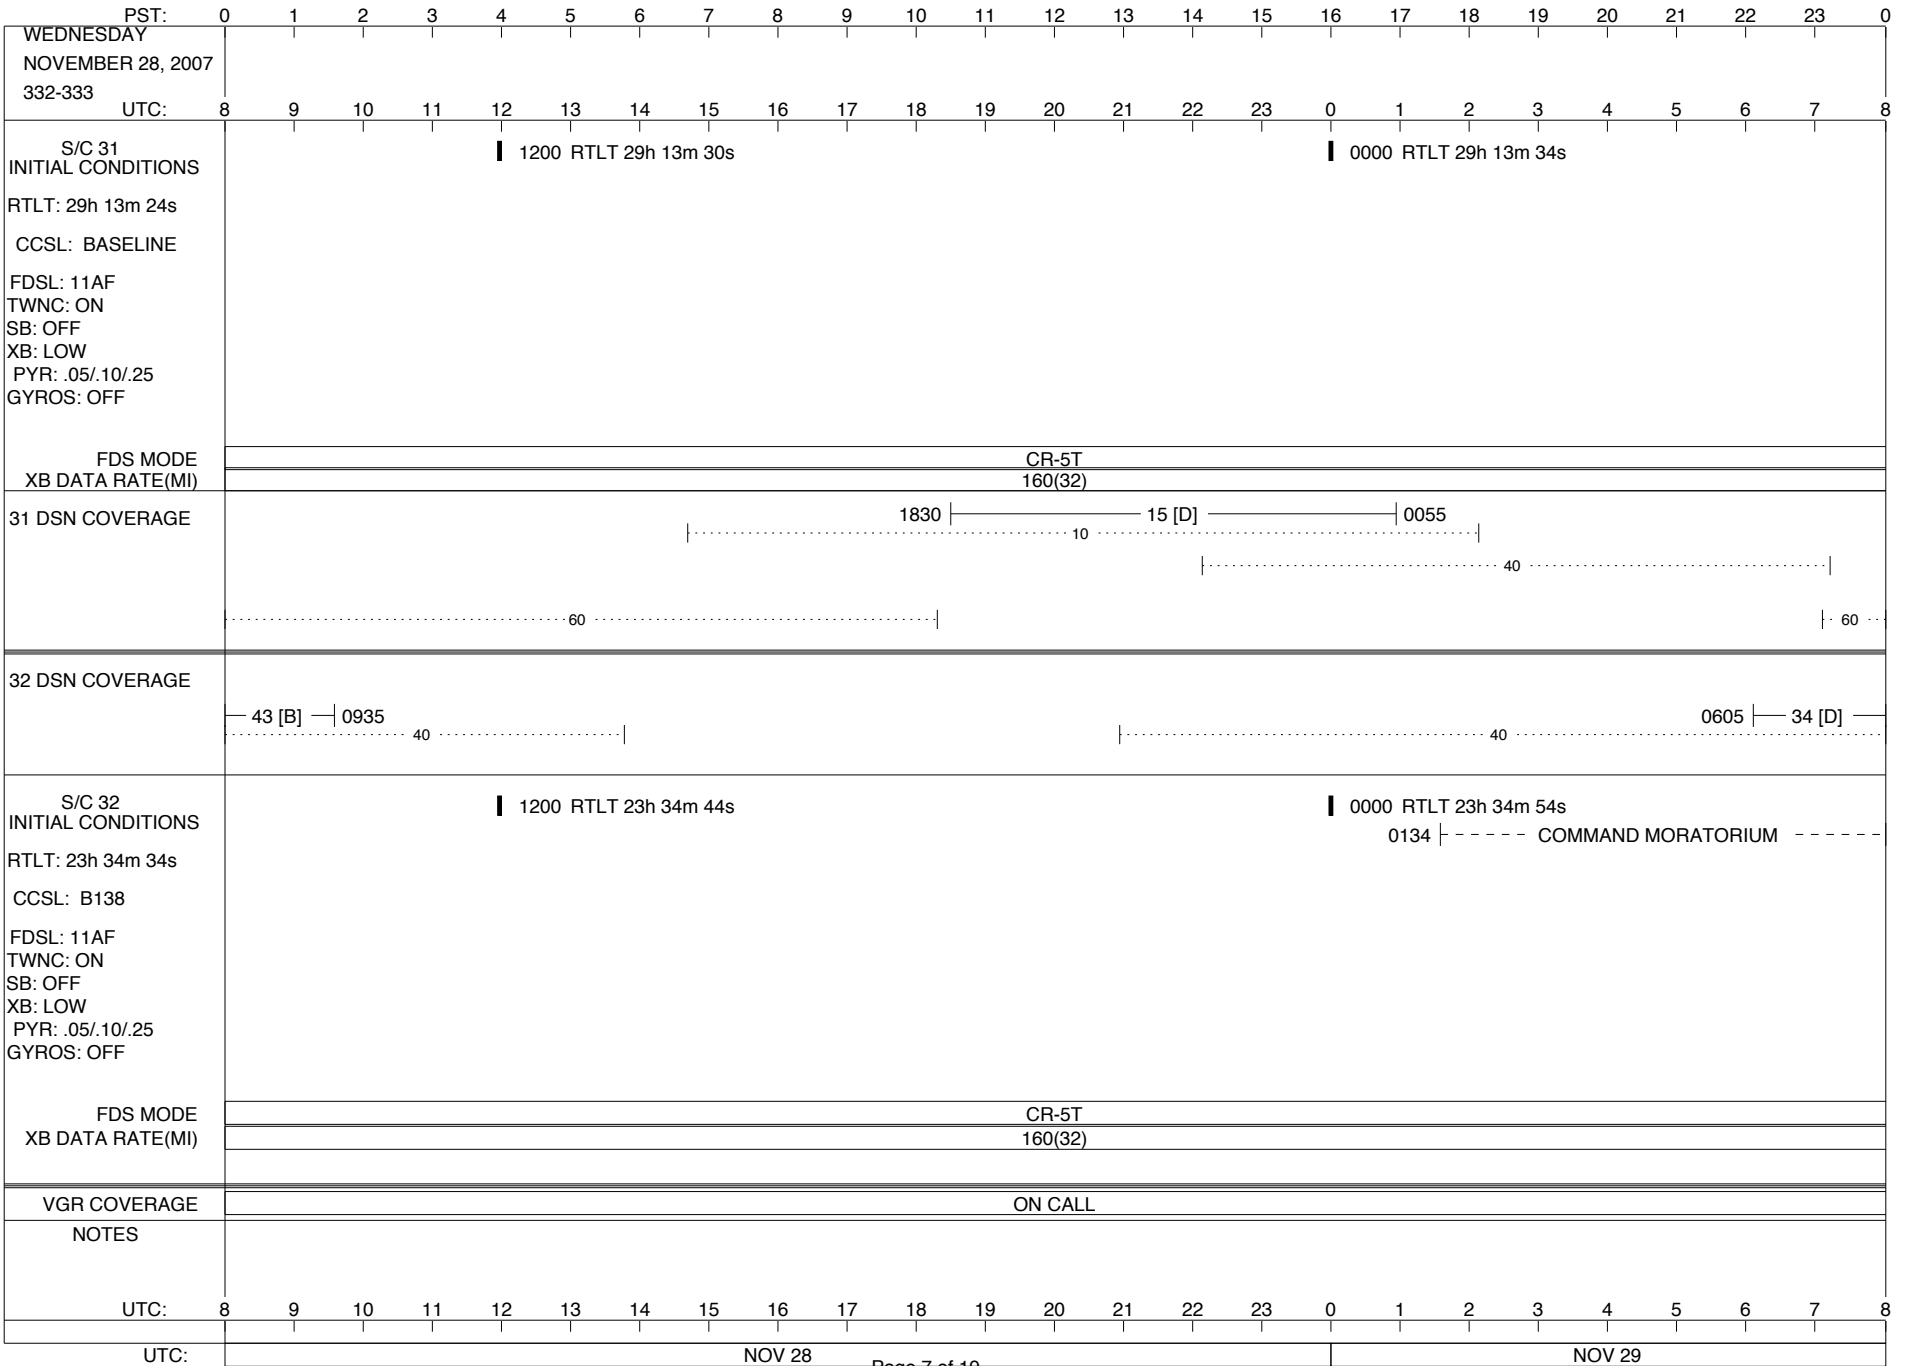

ISSUE DATE: 11/20/07 23:35