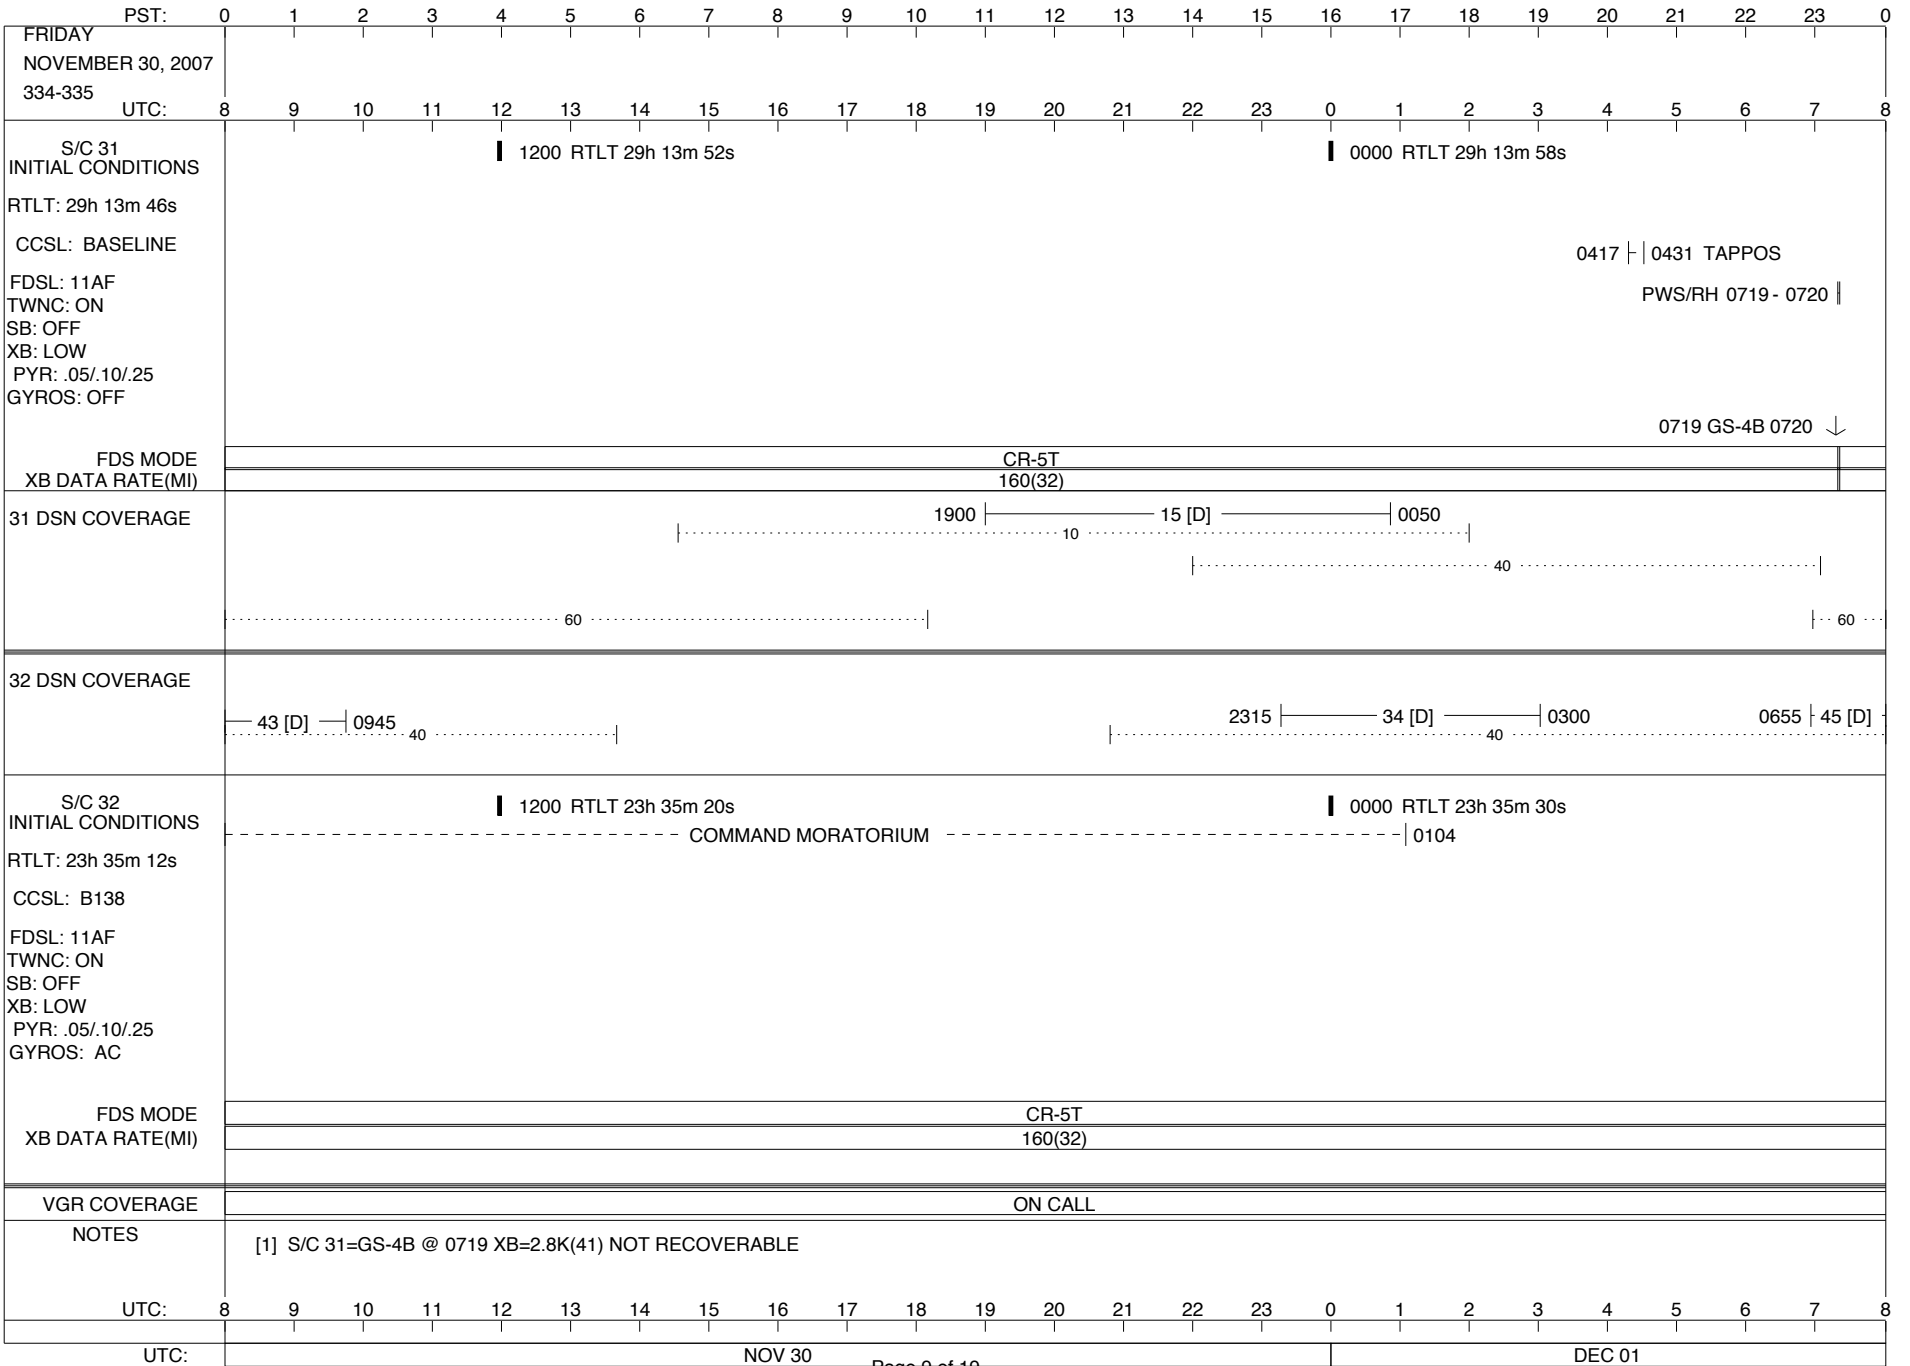

ISSUE DATE: 11/20/07 23:35