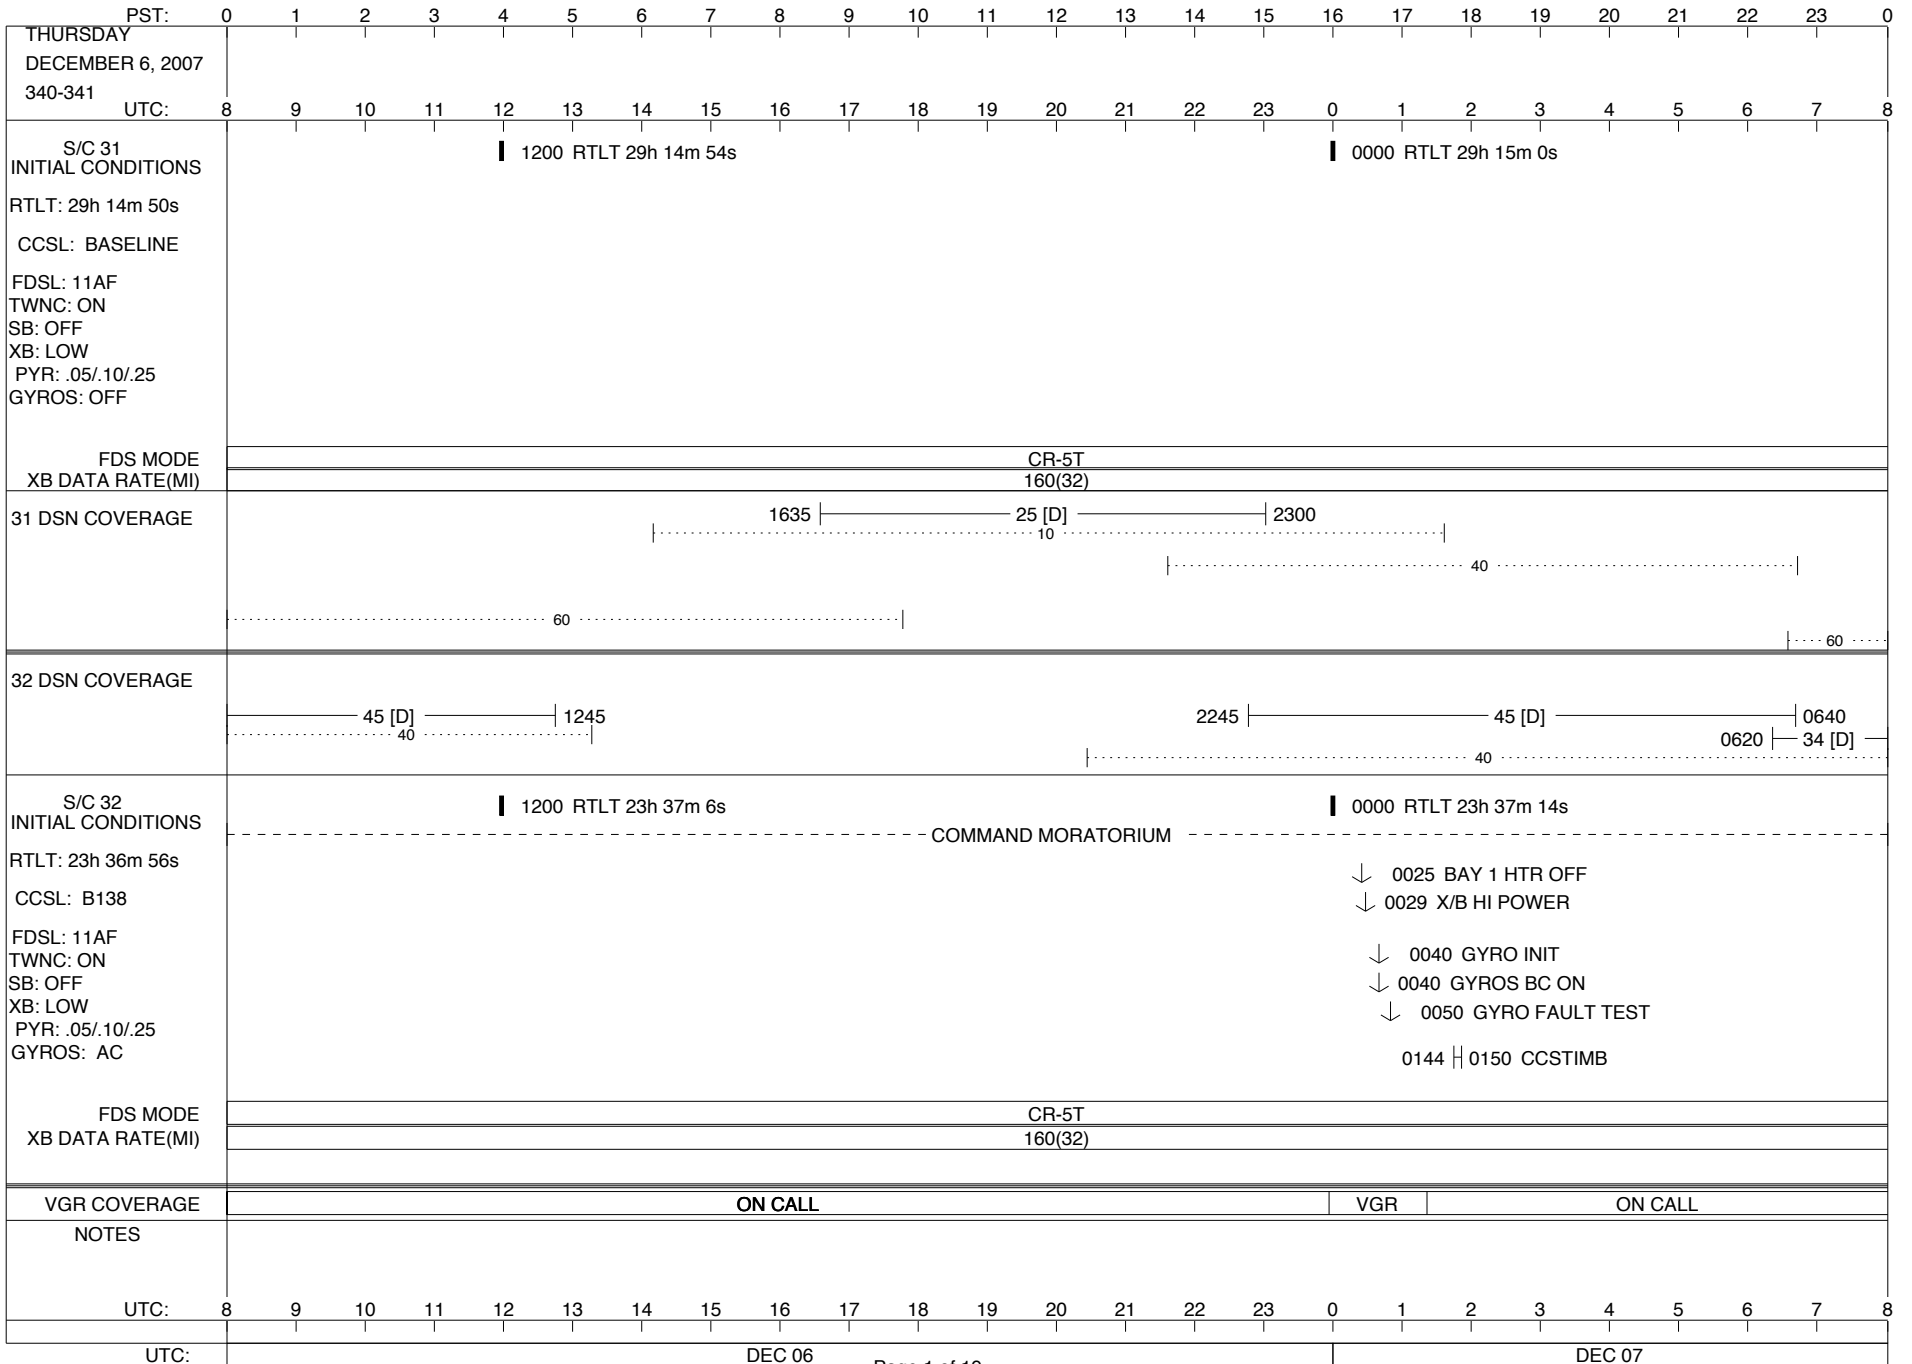

ISSUE DATE: 12/06/07 15:35