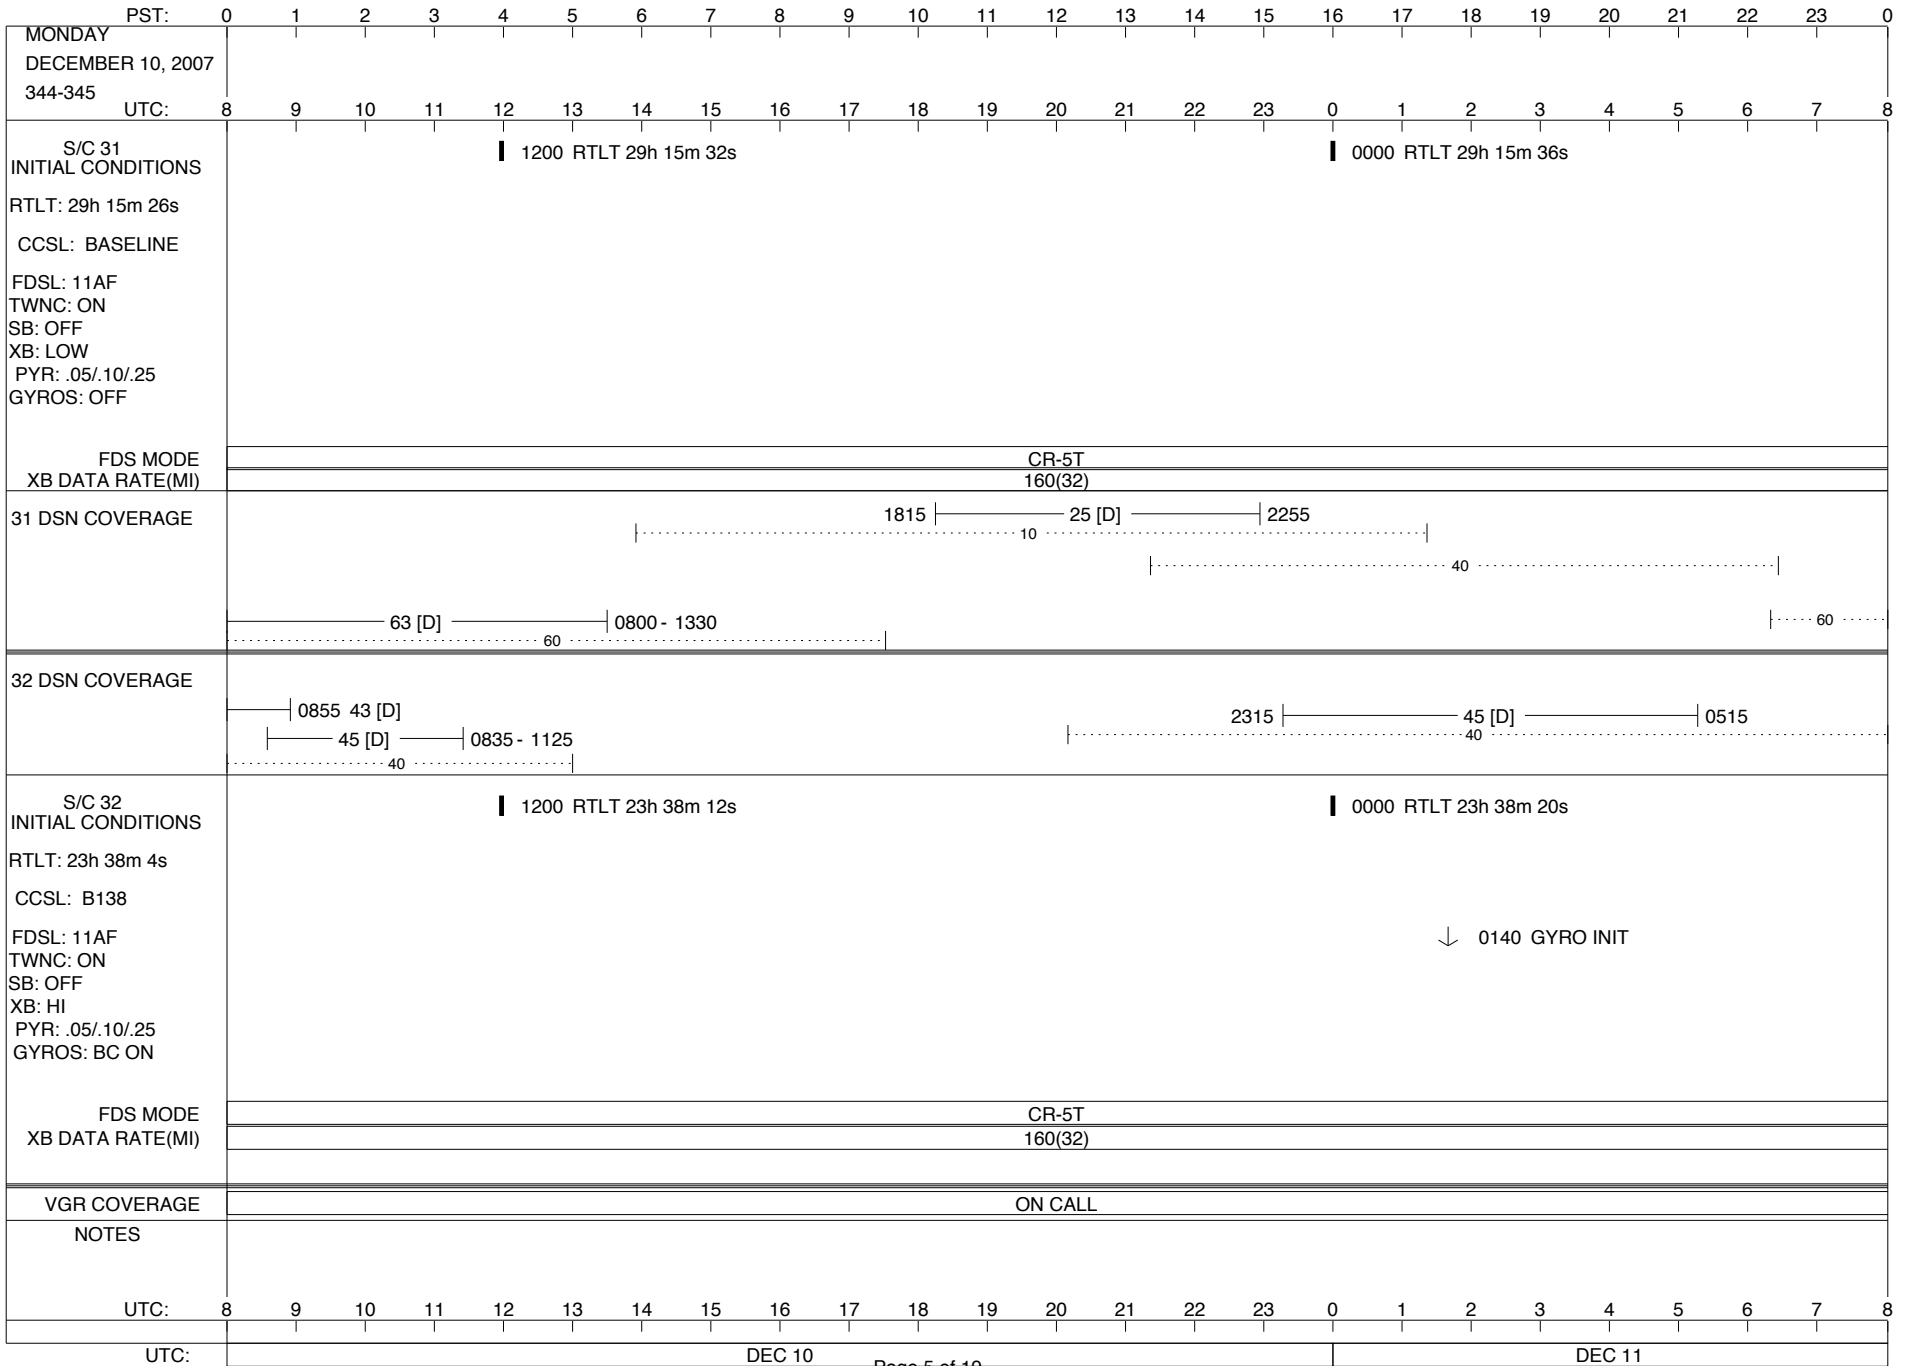

ISSUE DATE: 12/06/07 15:35