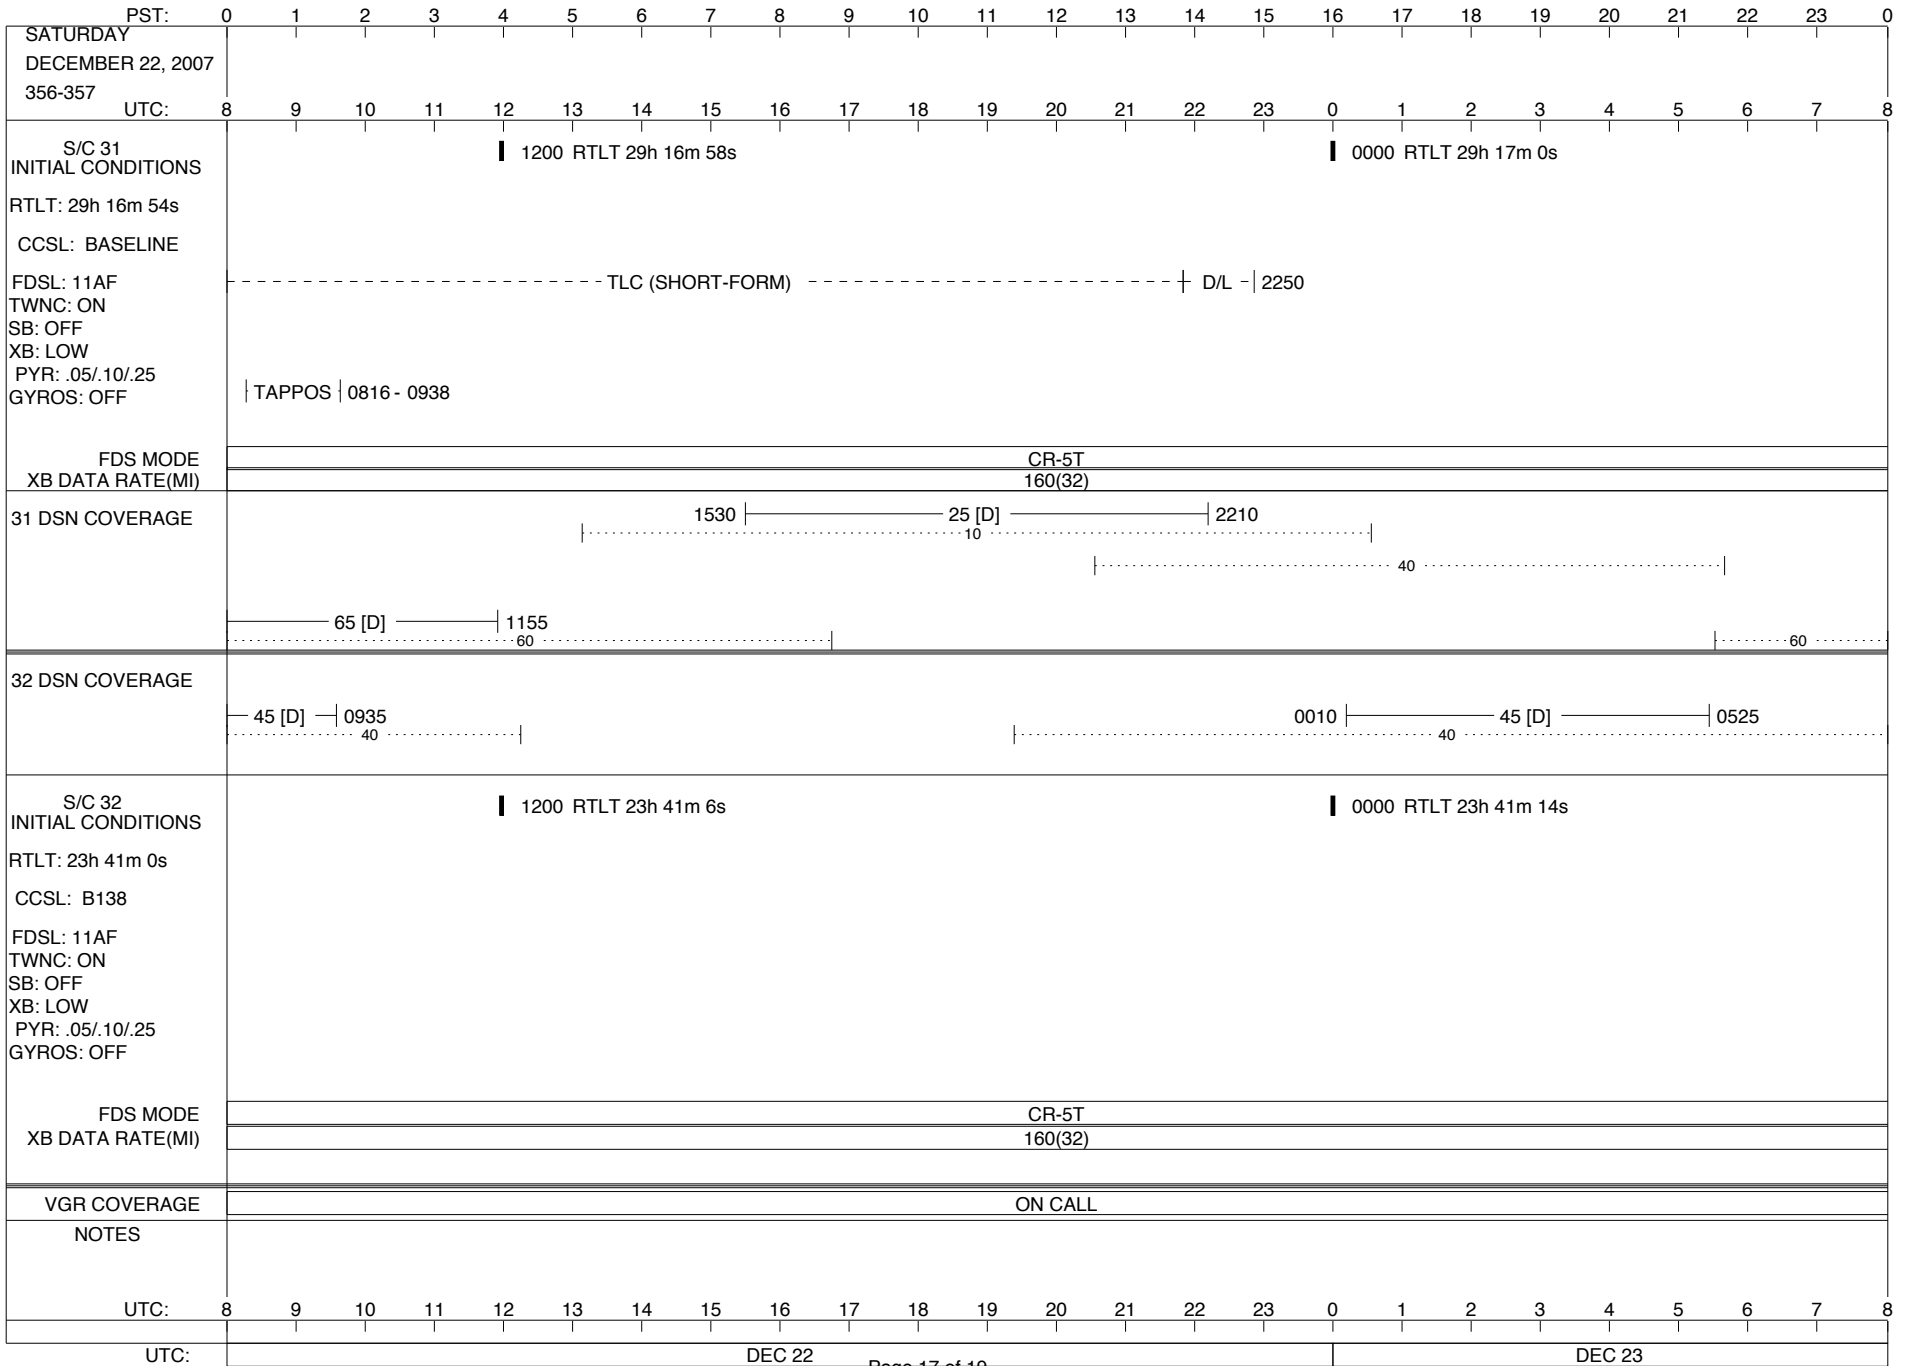

ISSUE DATE: 12/06/07 15:35