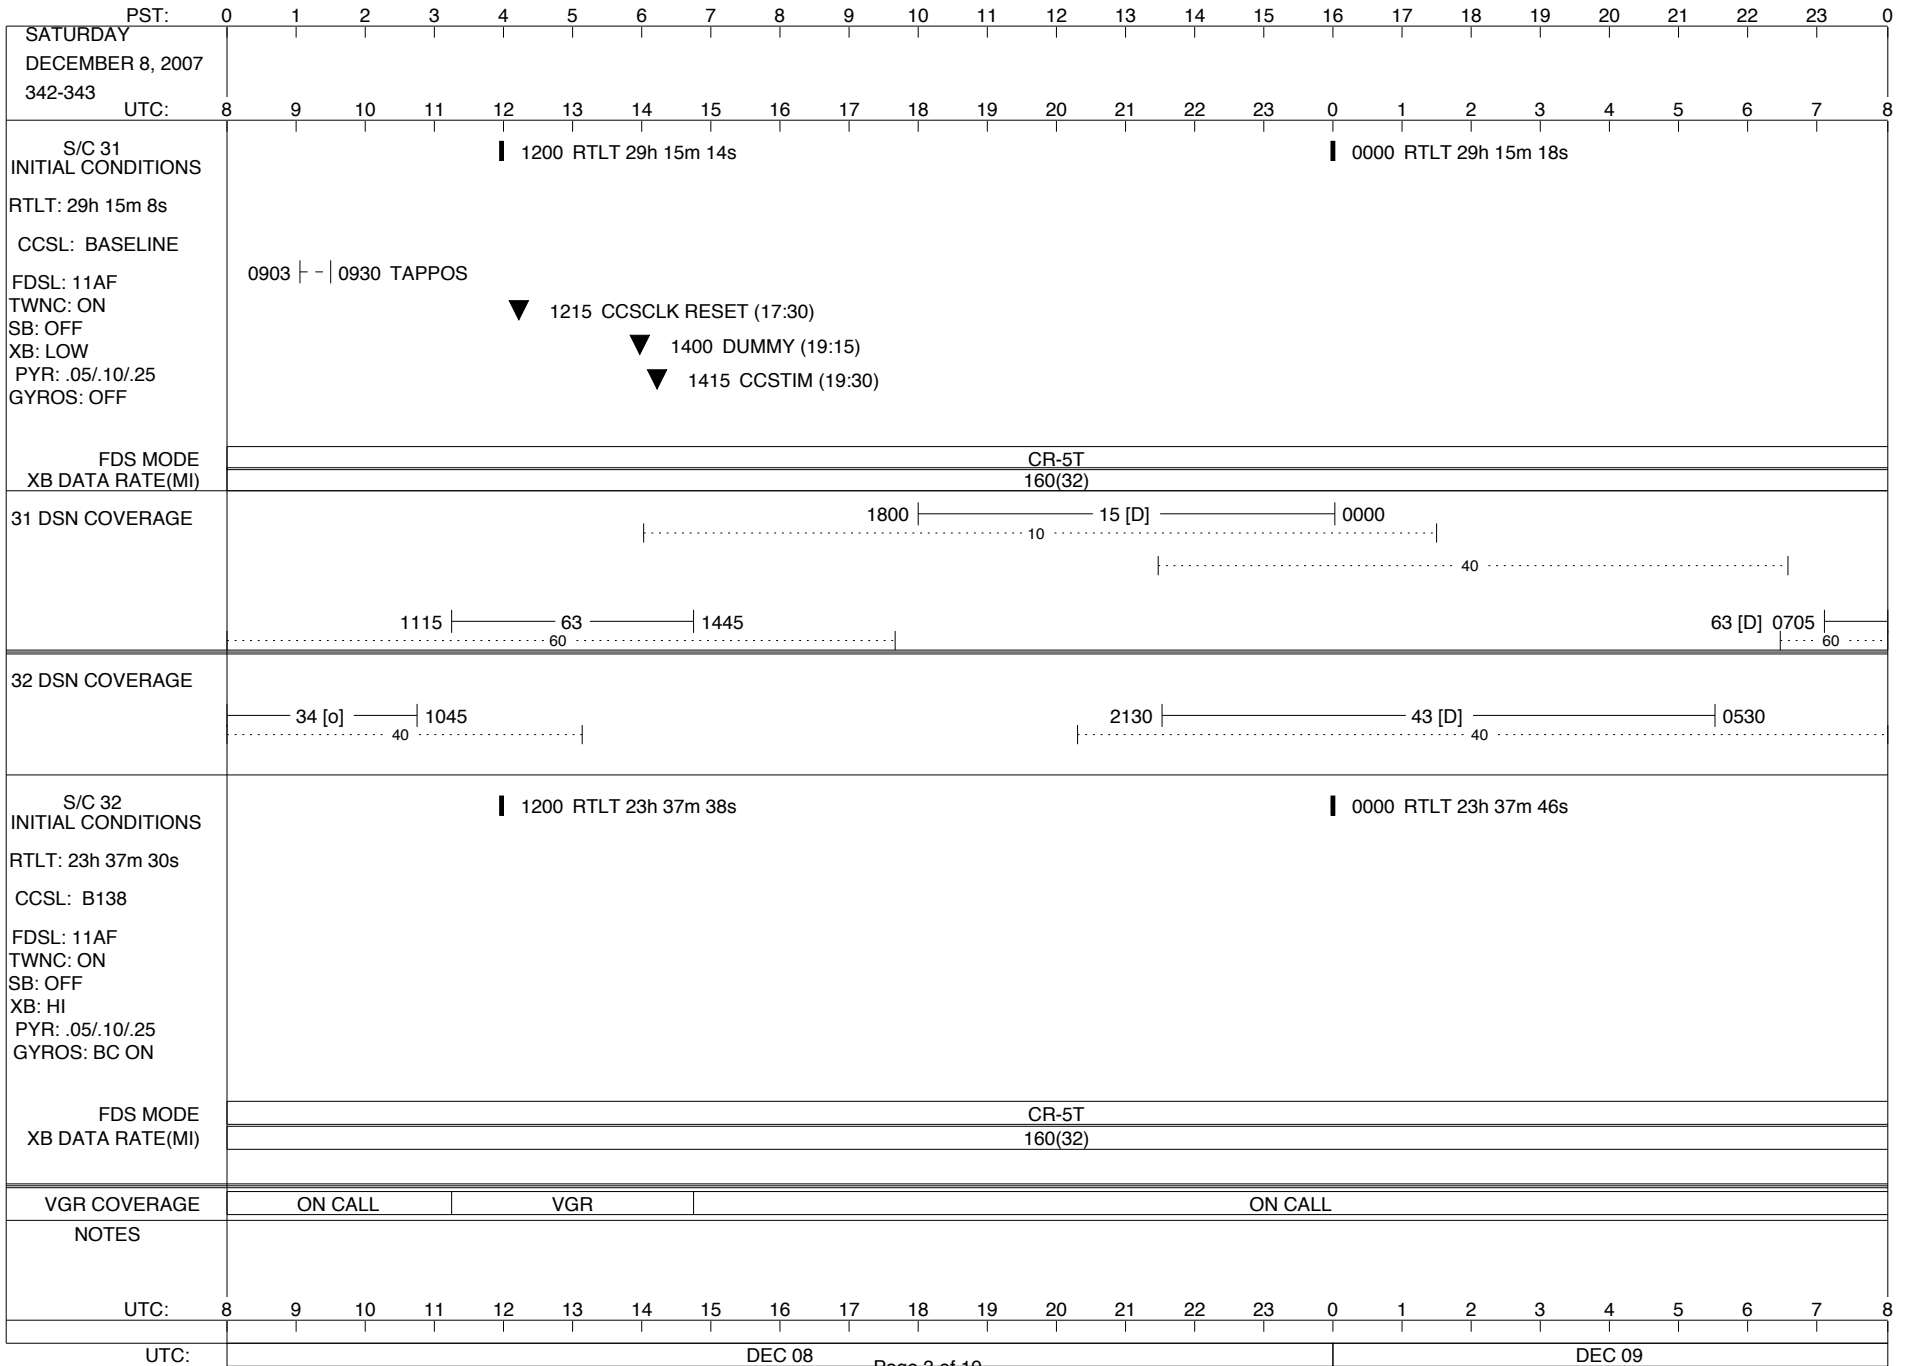

ISSUE DATE: 12/06/07 15:35