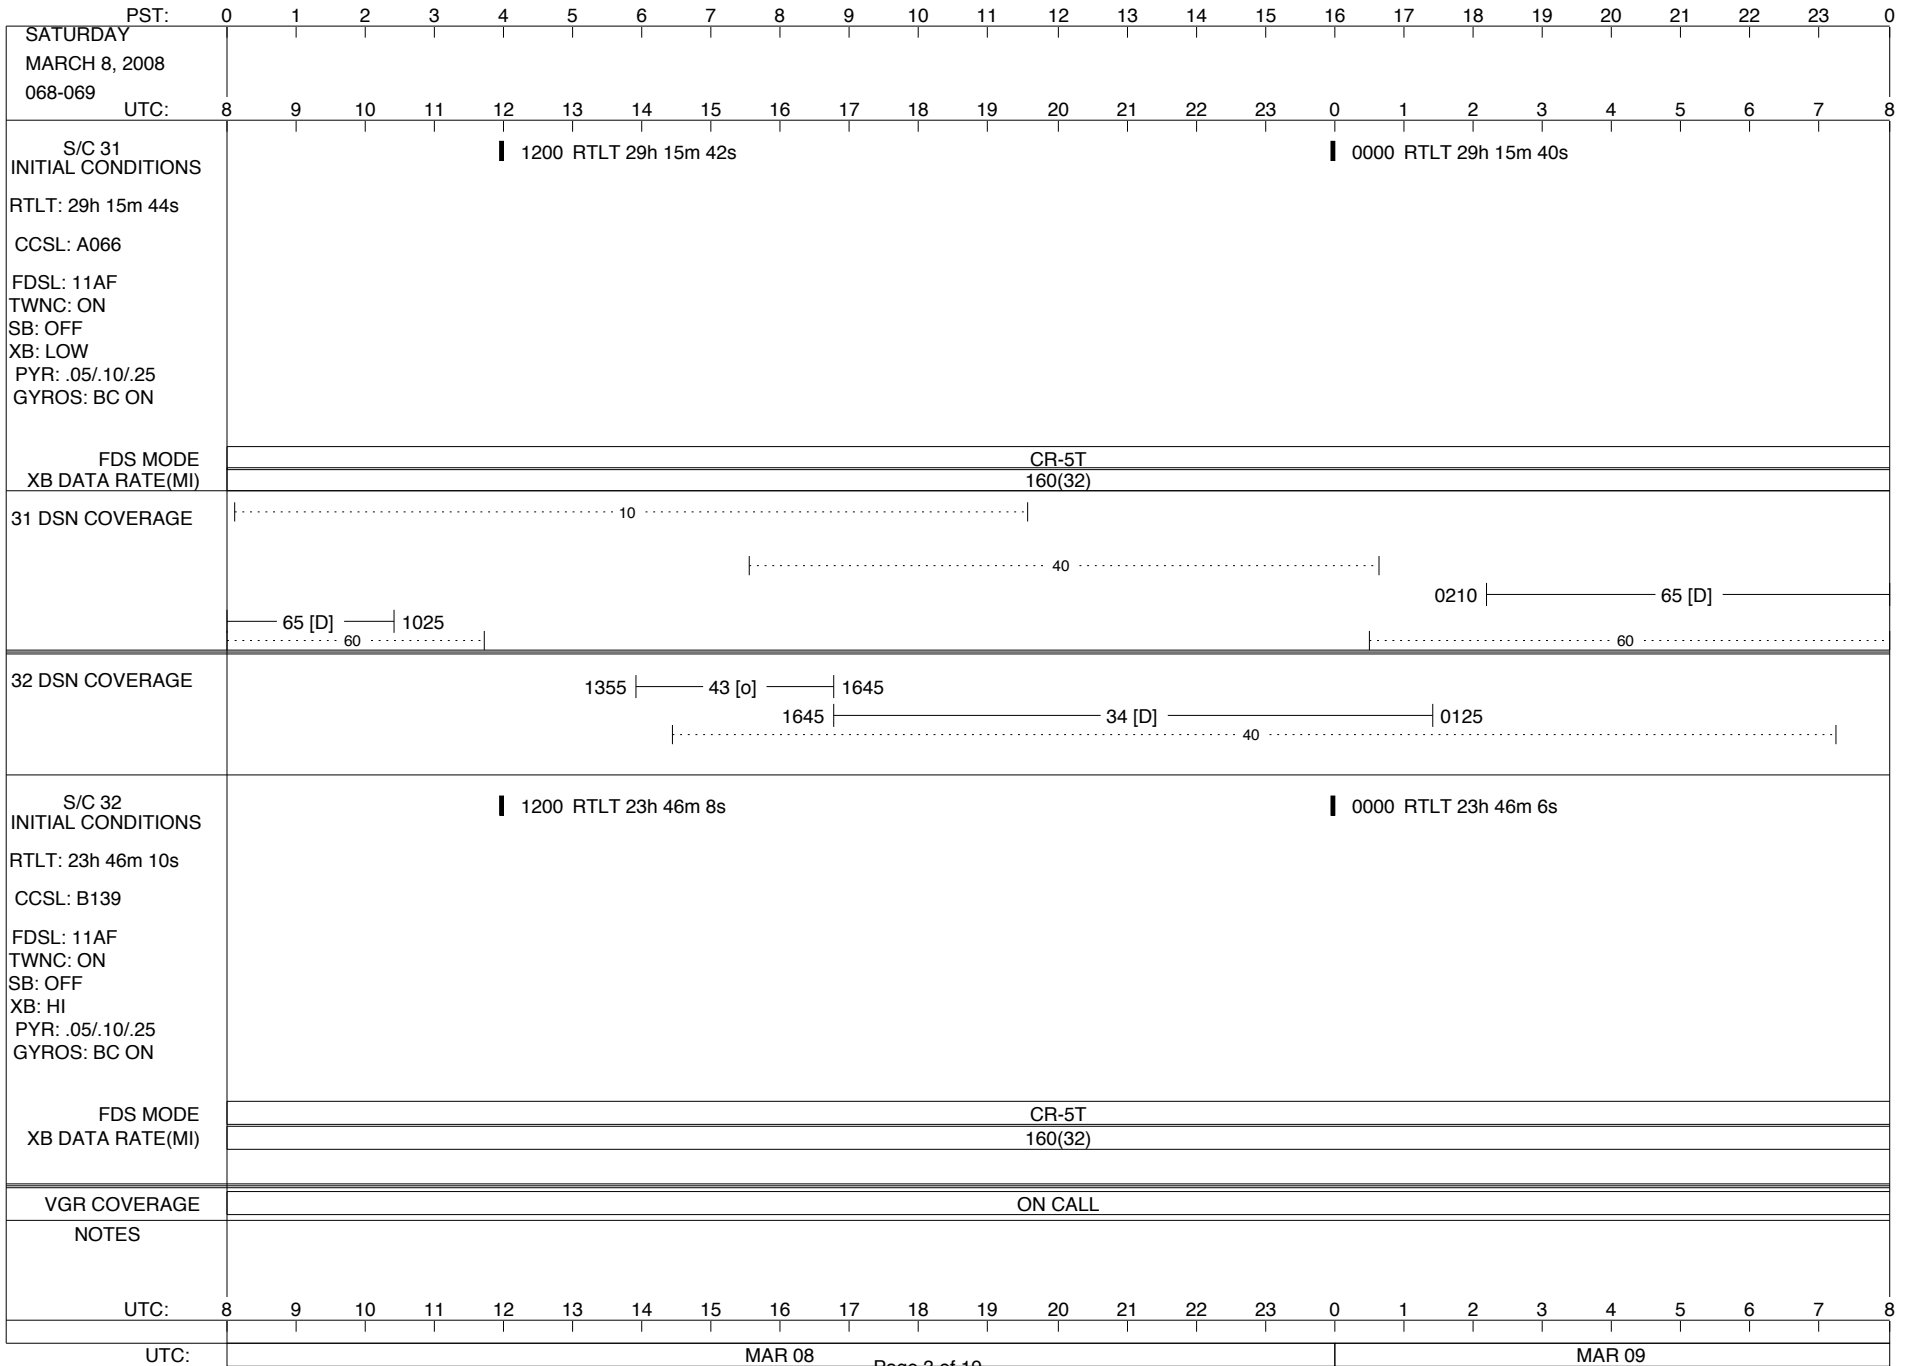

ISSUE DATE: 03/12/08 12:53