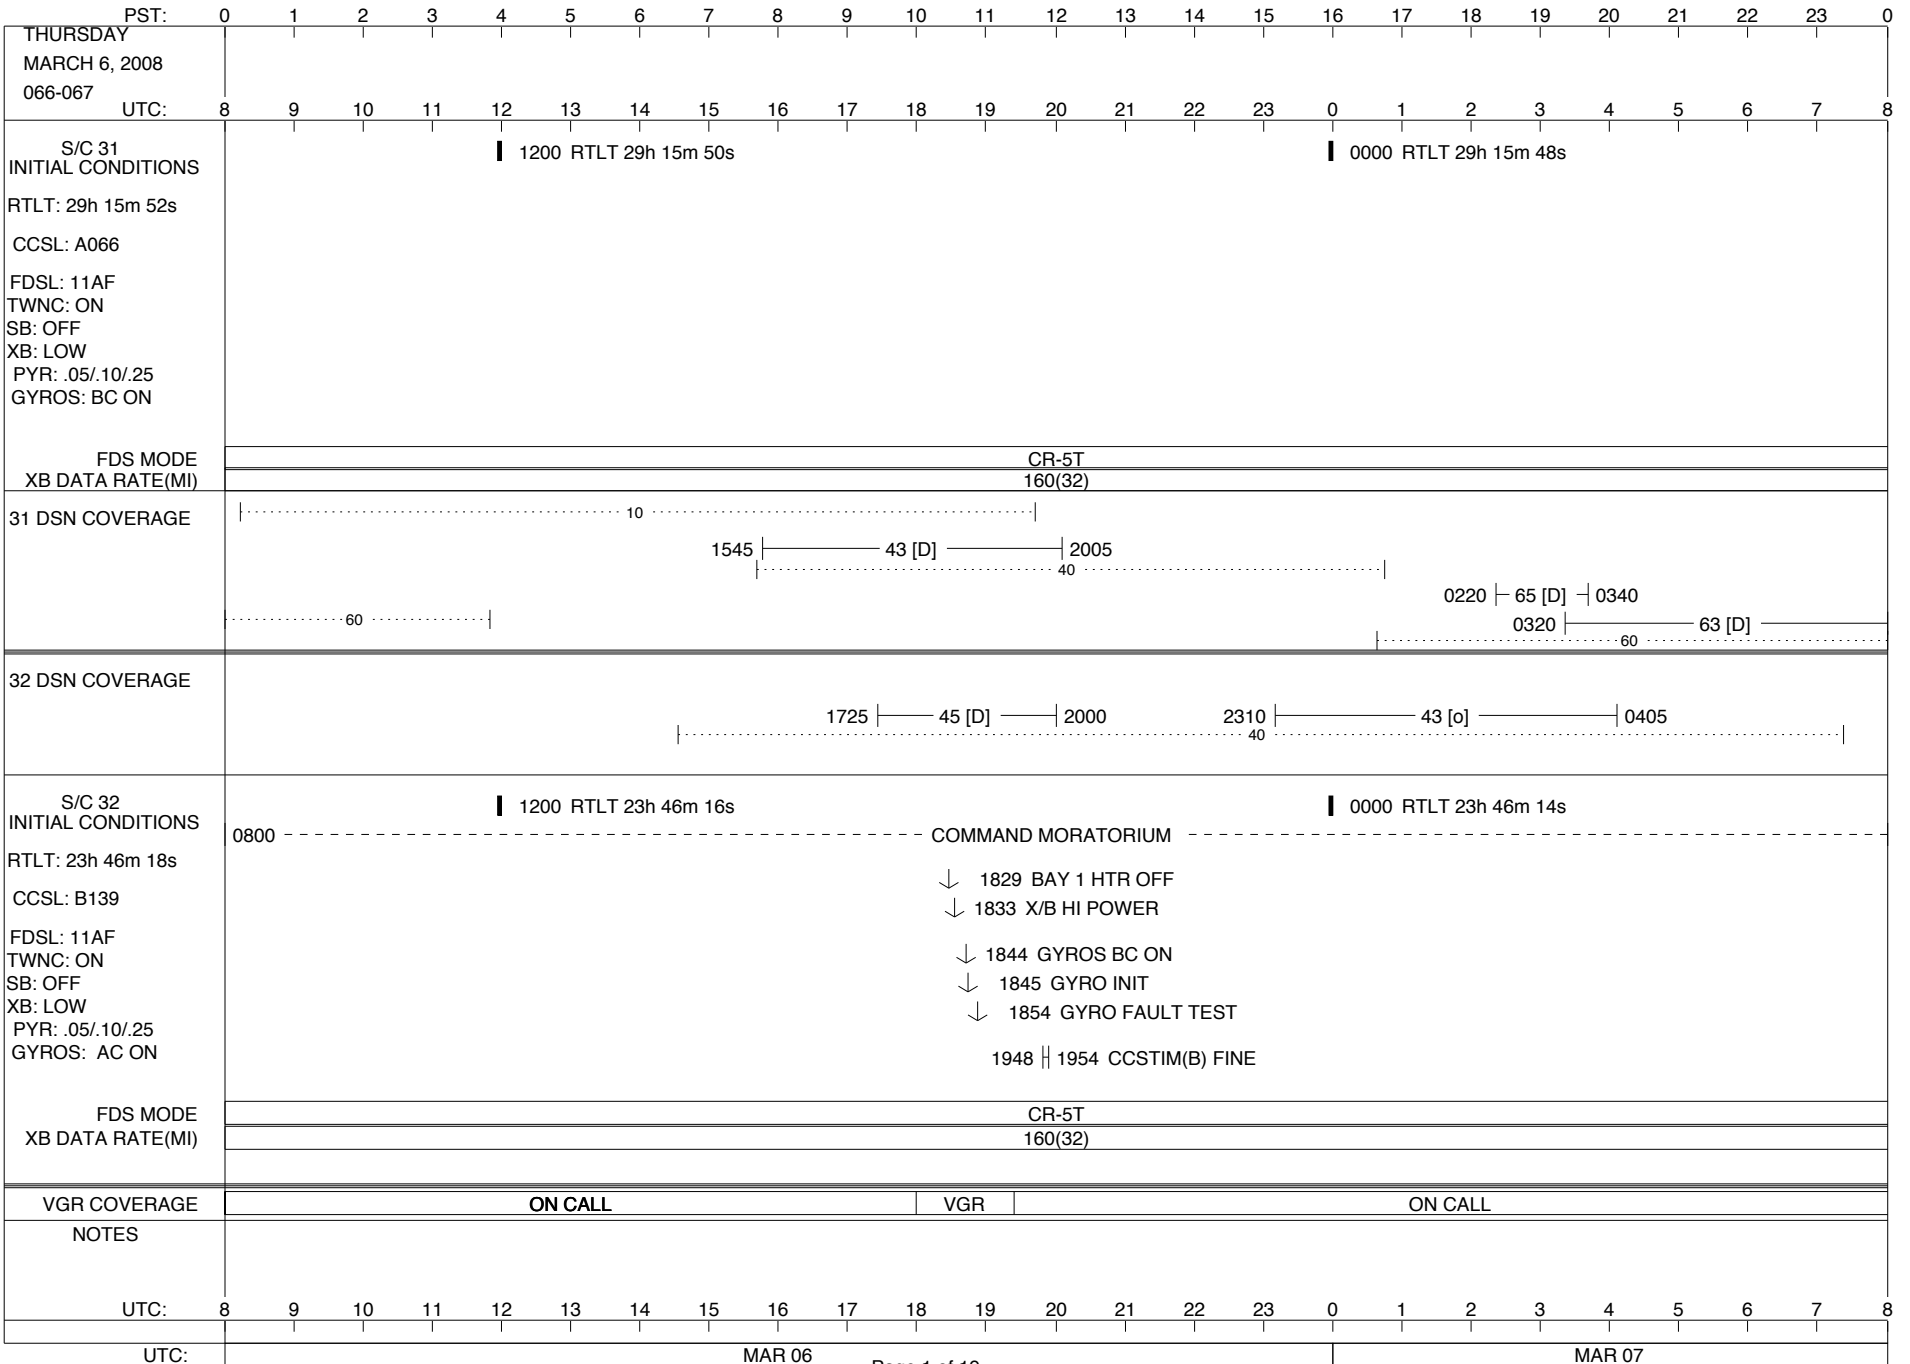

ISSUE DATE: 03/12/08 12:53