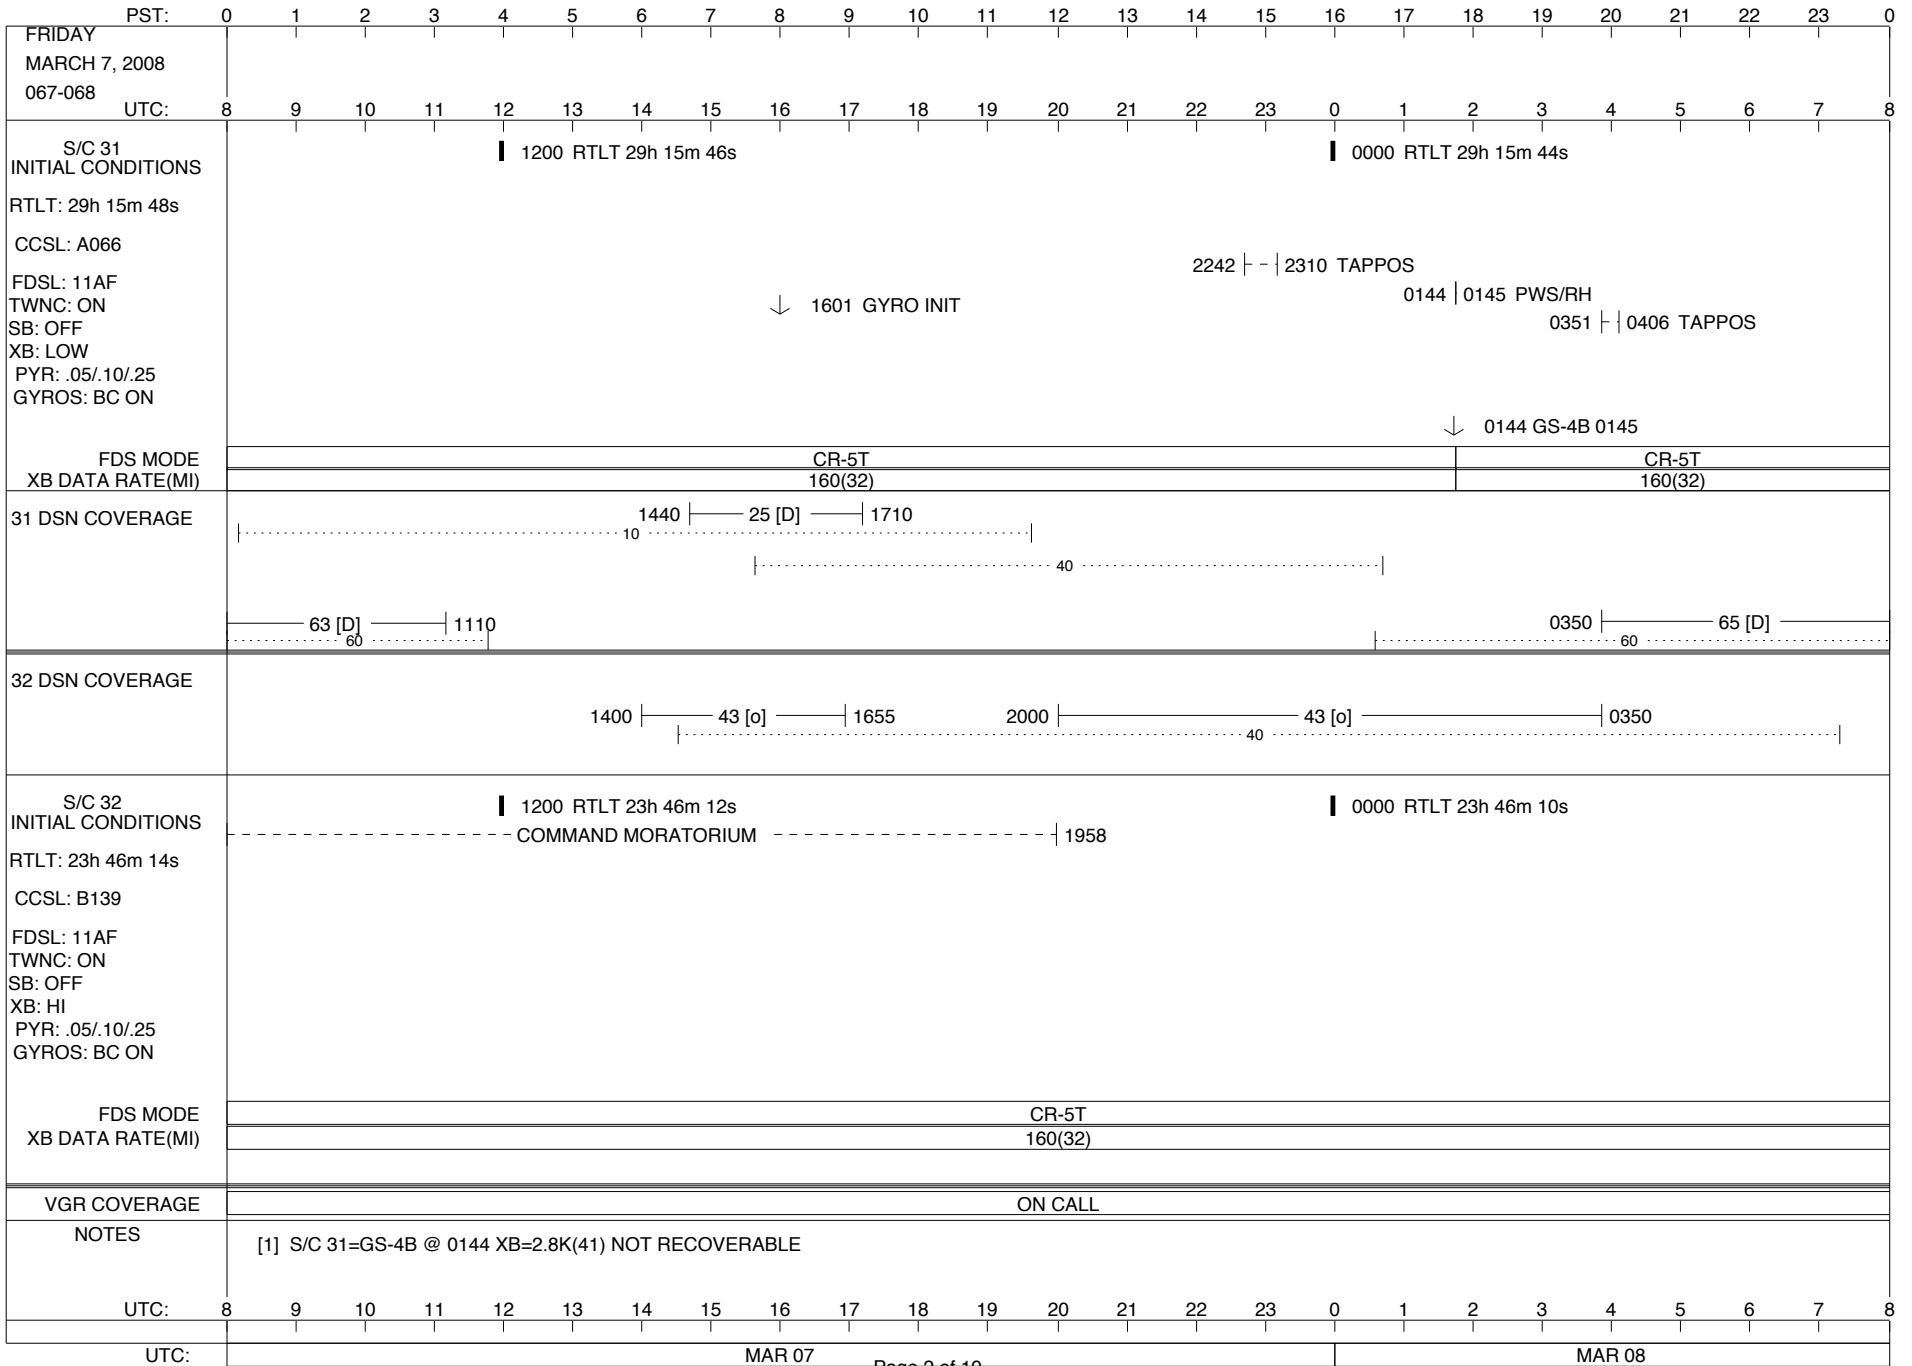

ISSUE DATE: 03/12/08 12:53