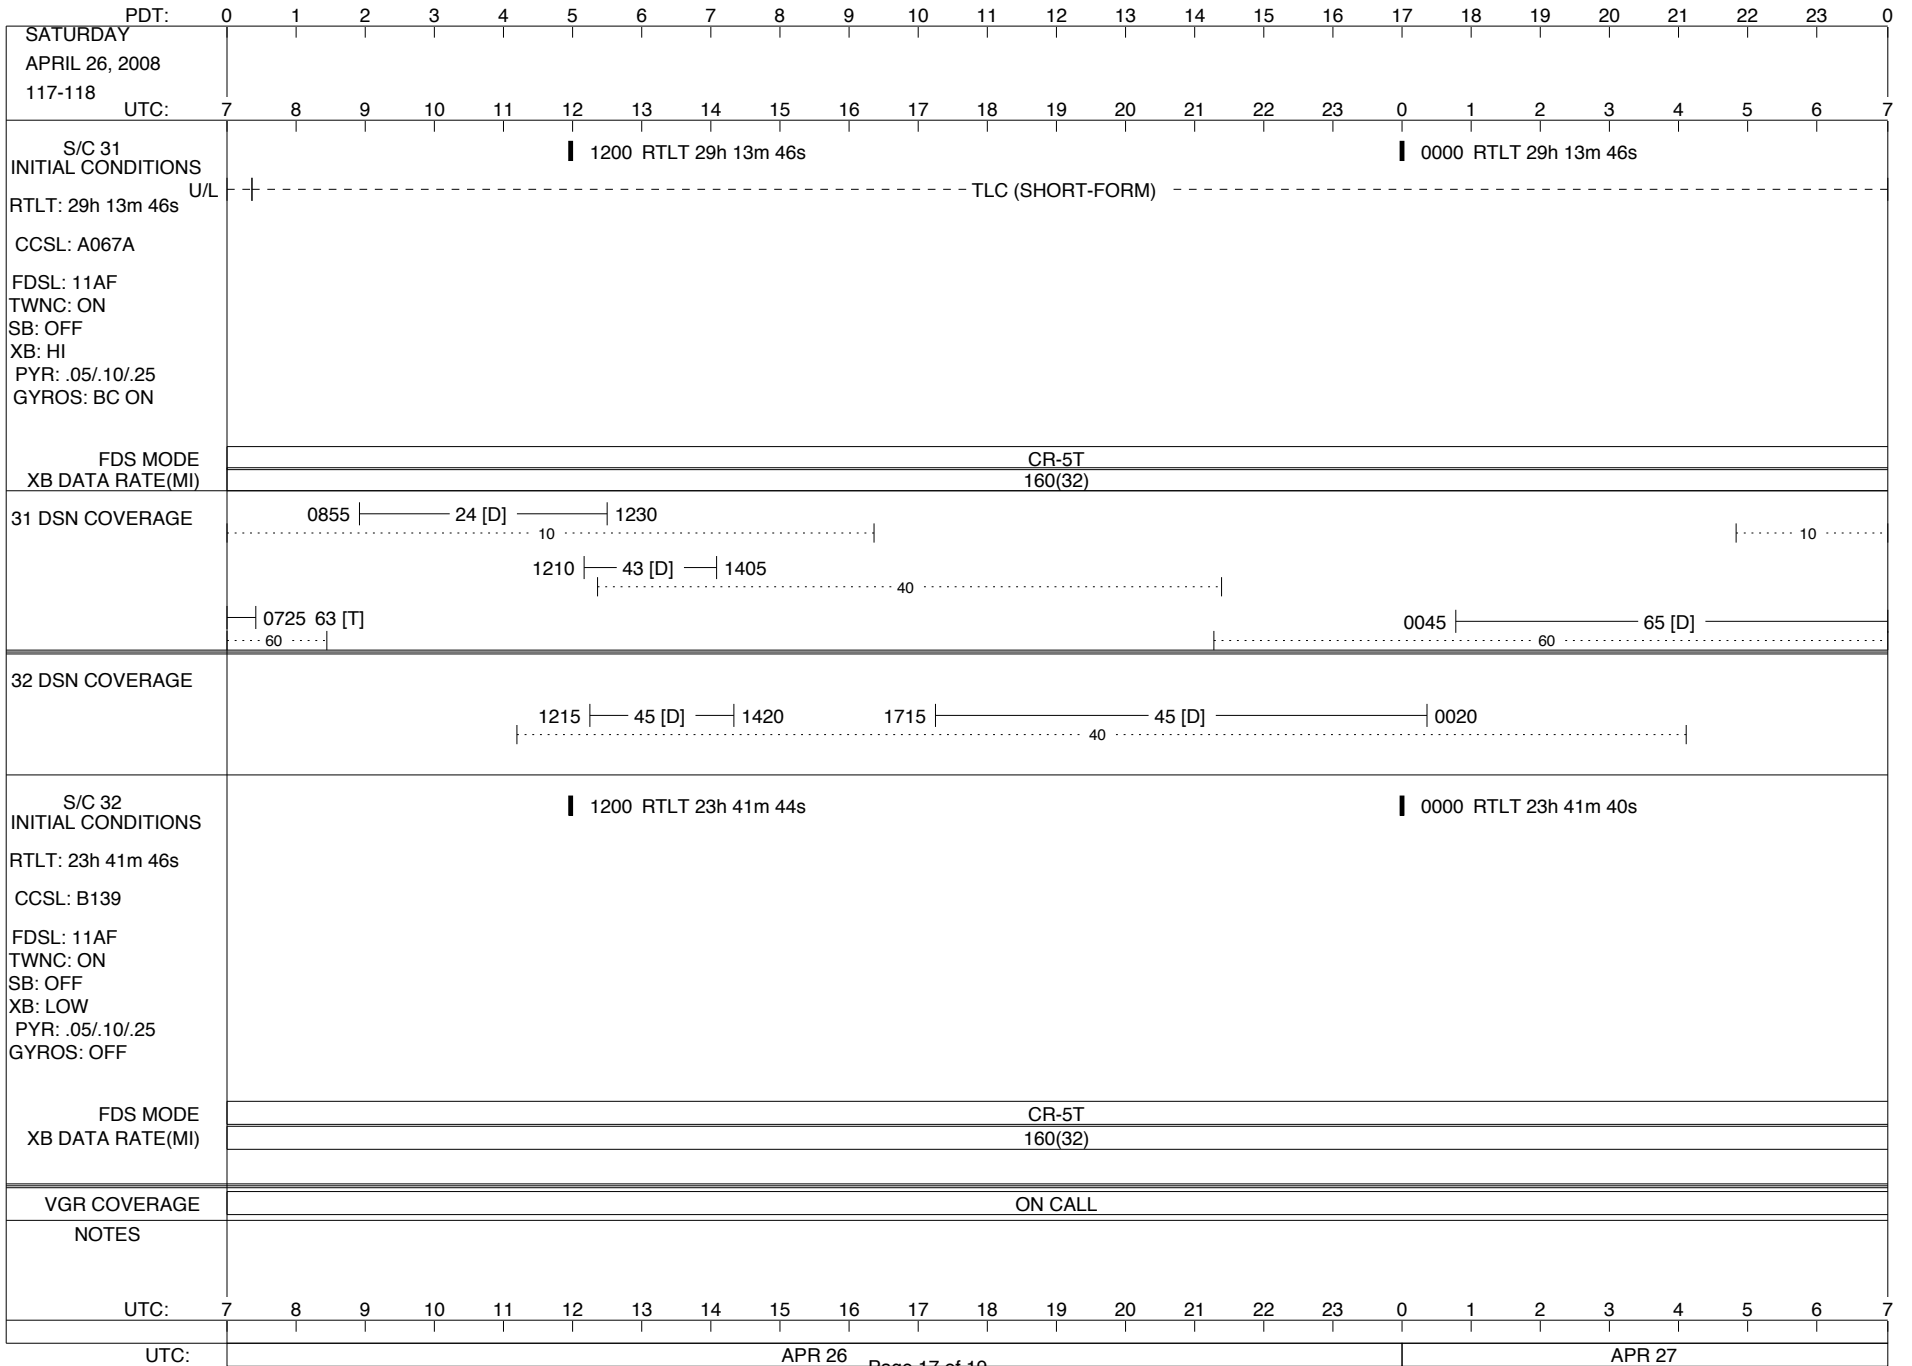

ISSUE DATE: 04/09/08 14:28