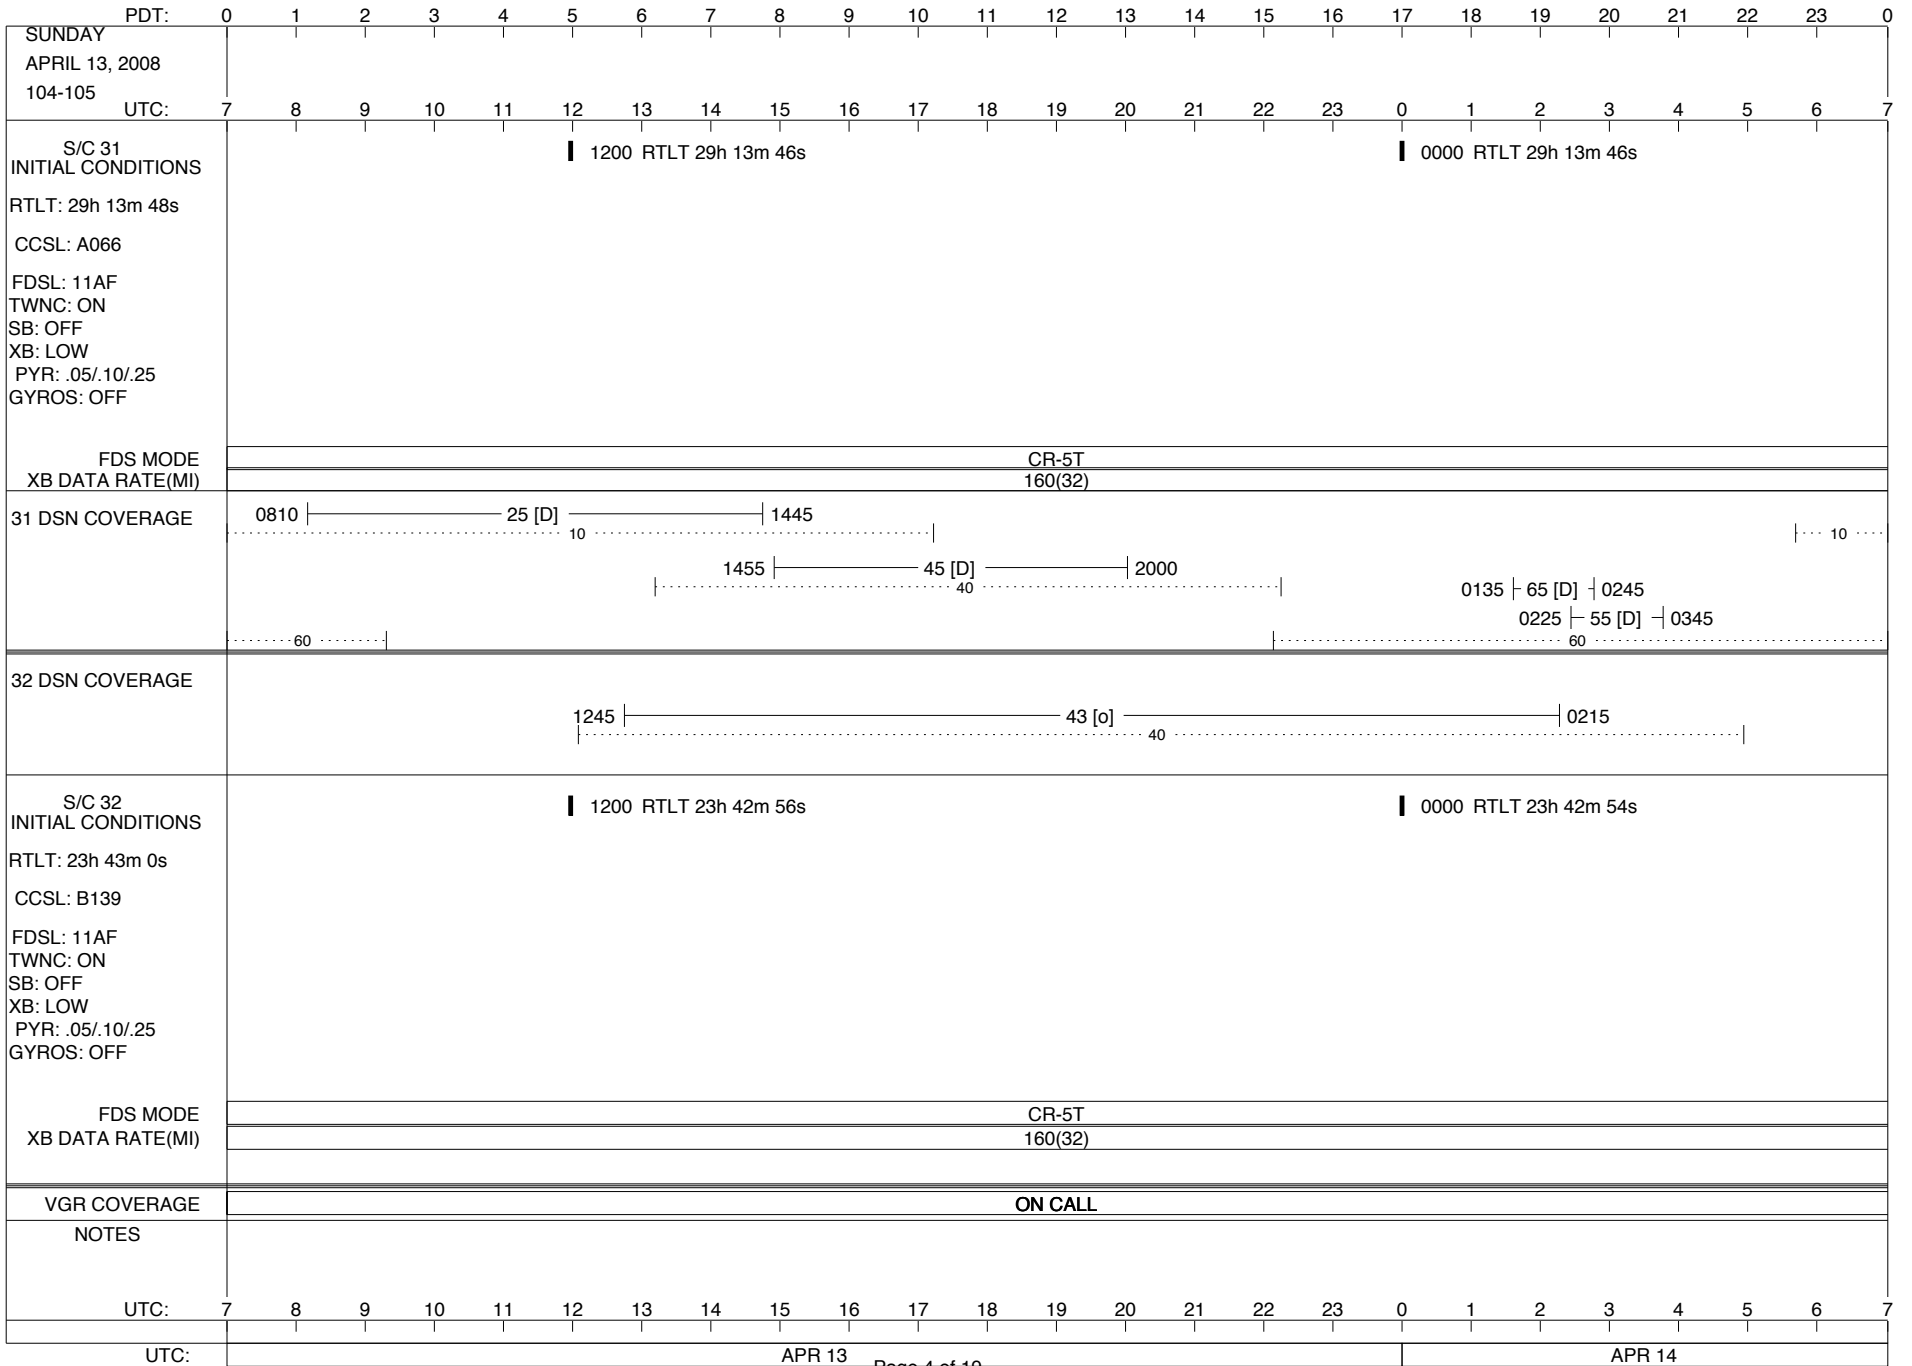

ISSUE DATE: 04/09/08 14:28