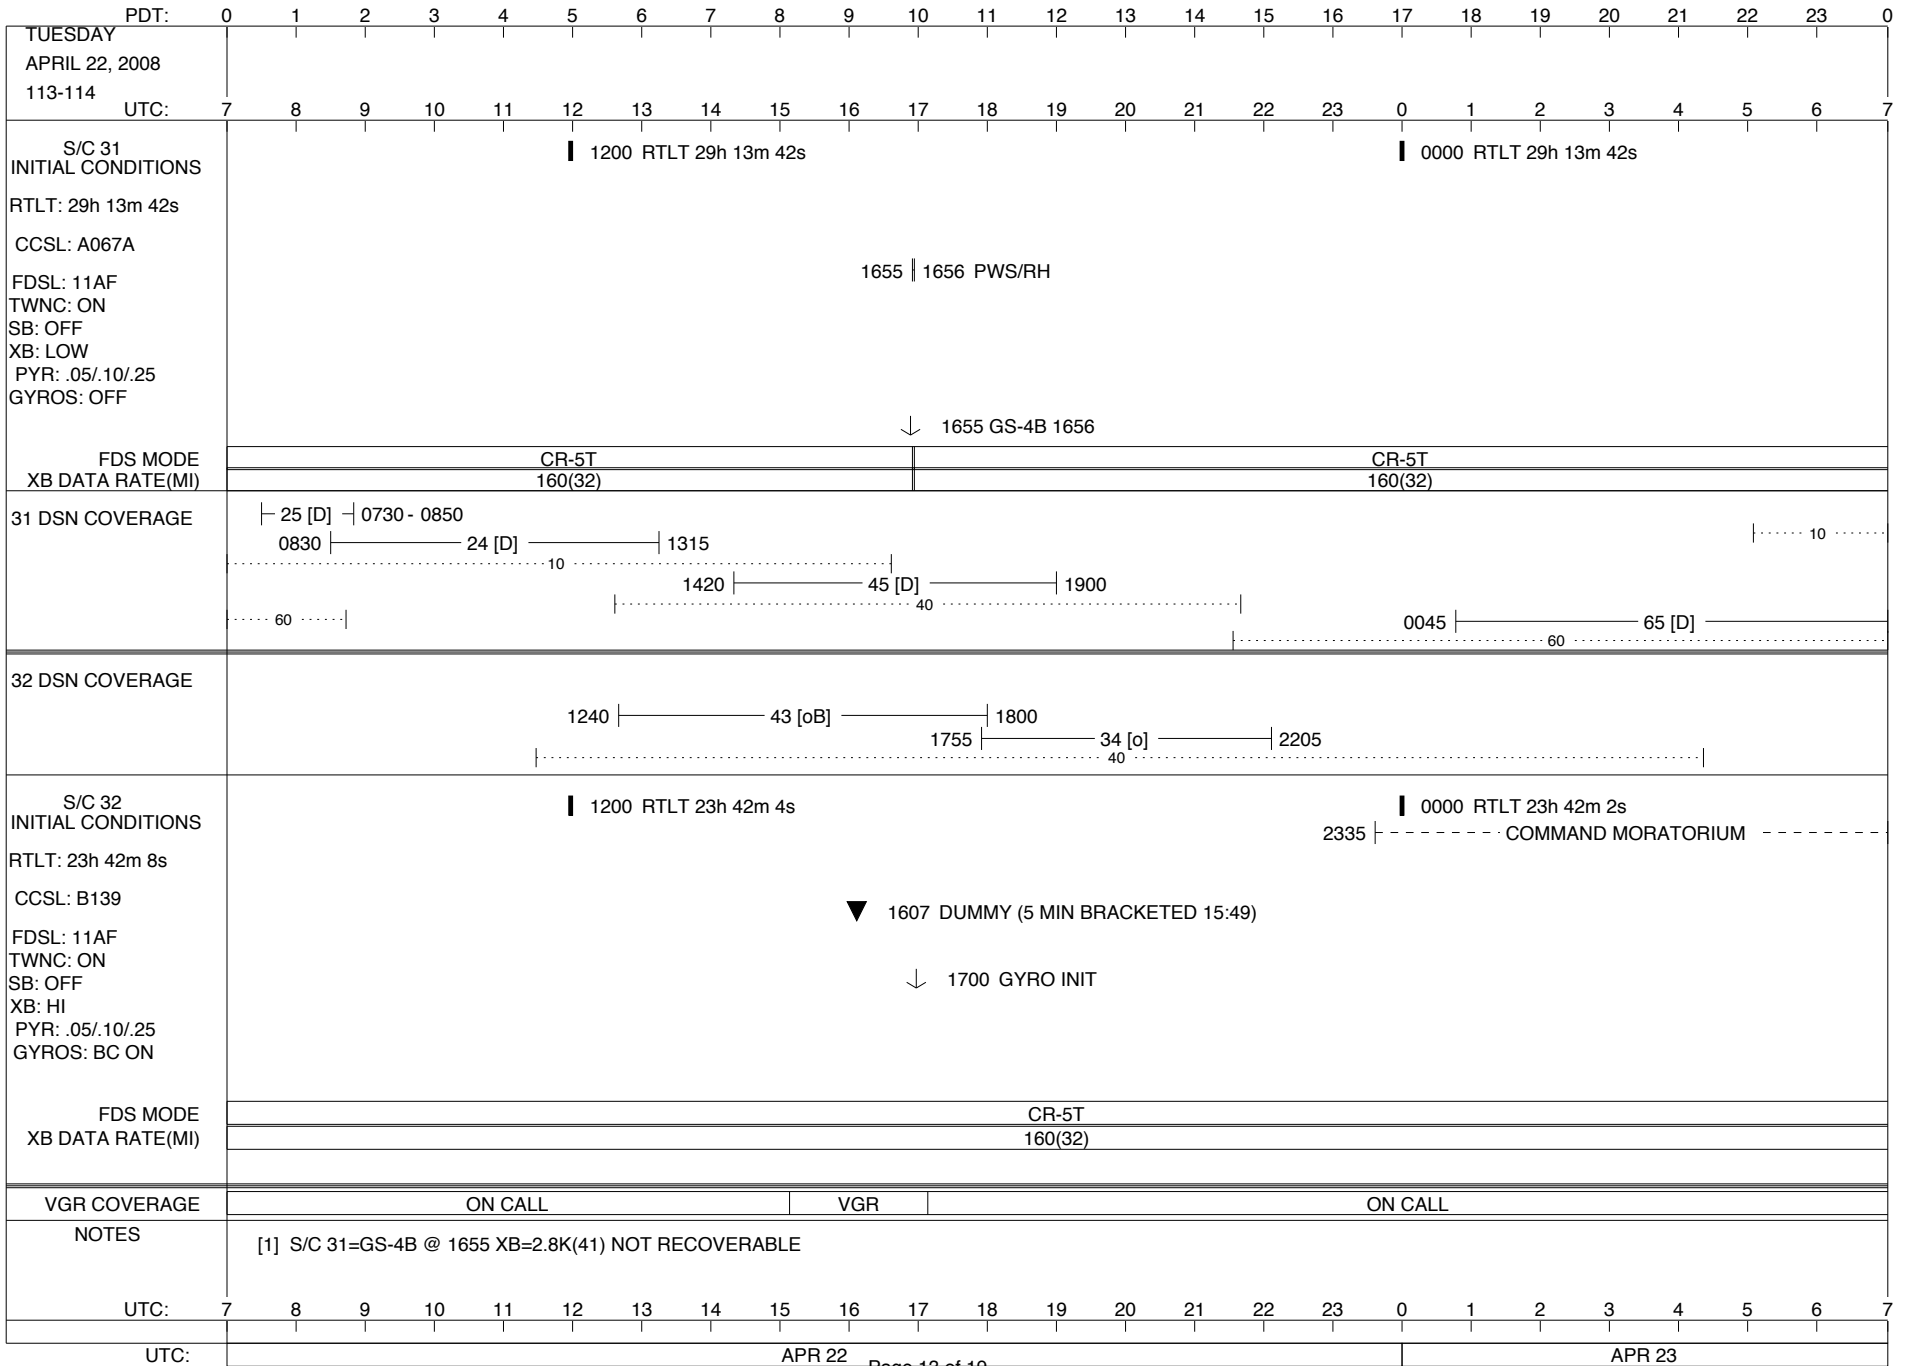

ISSUE DATE: 04/09/08 14:28