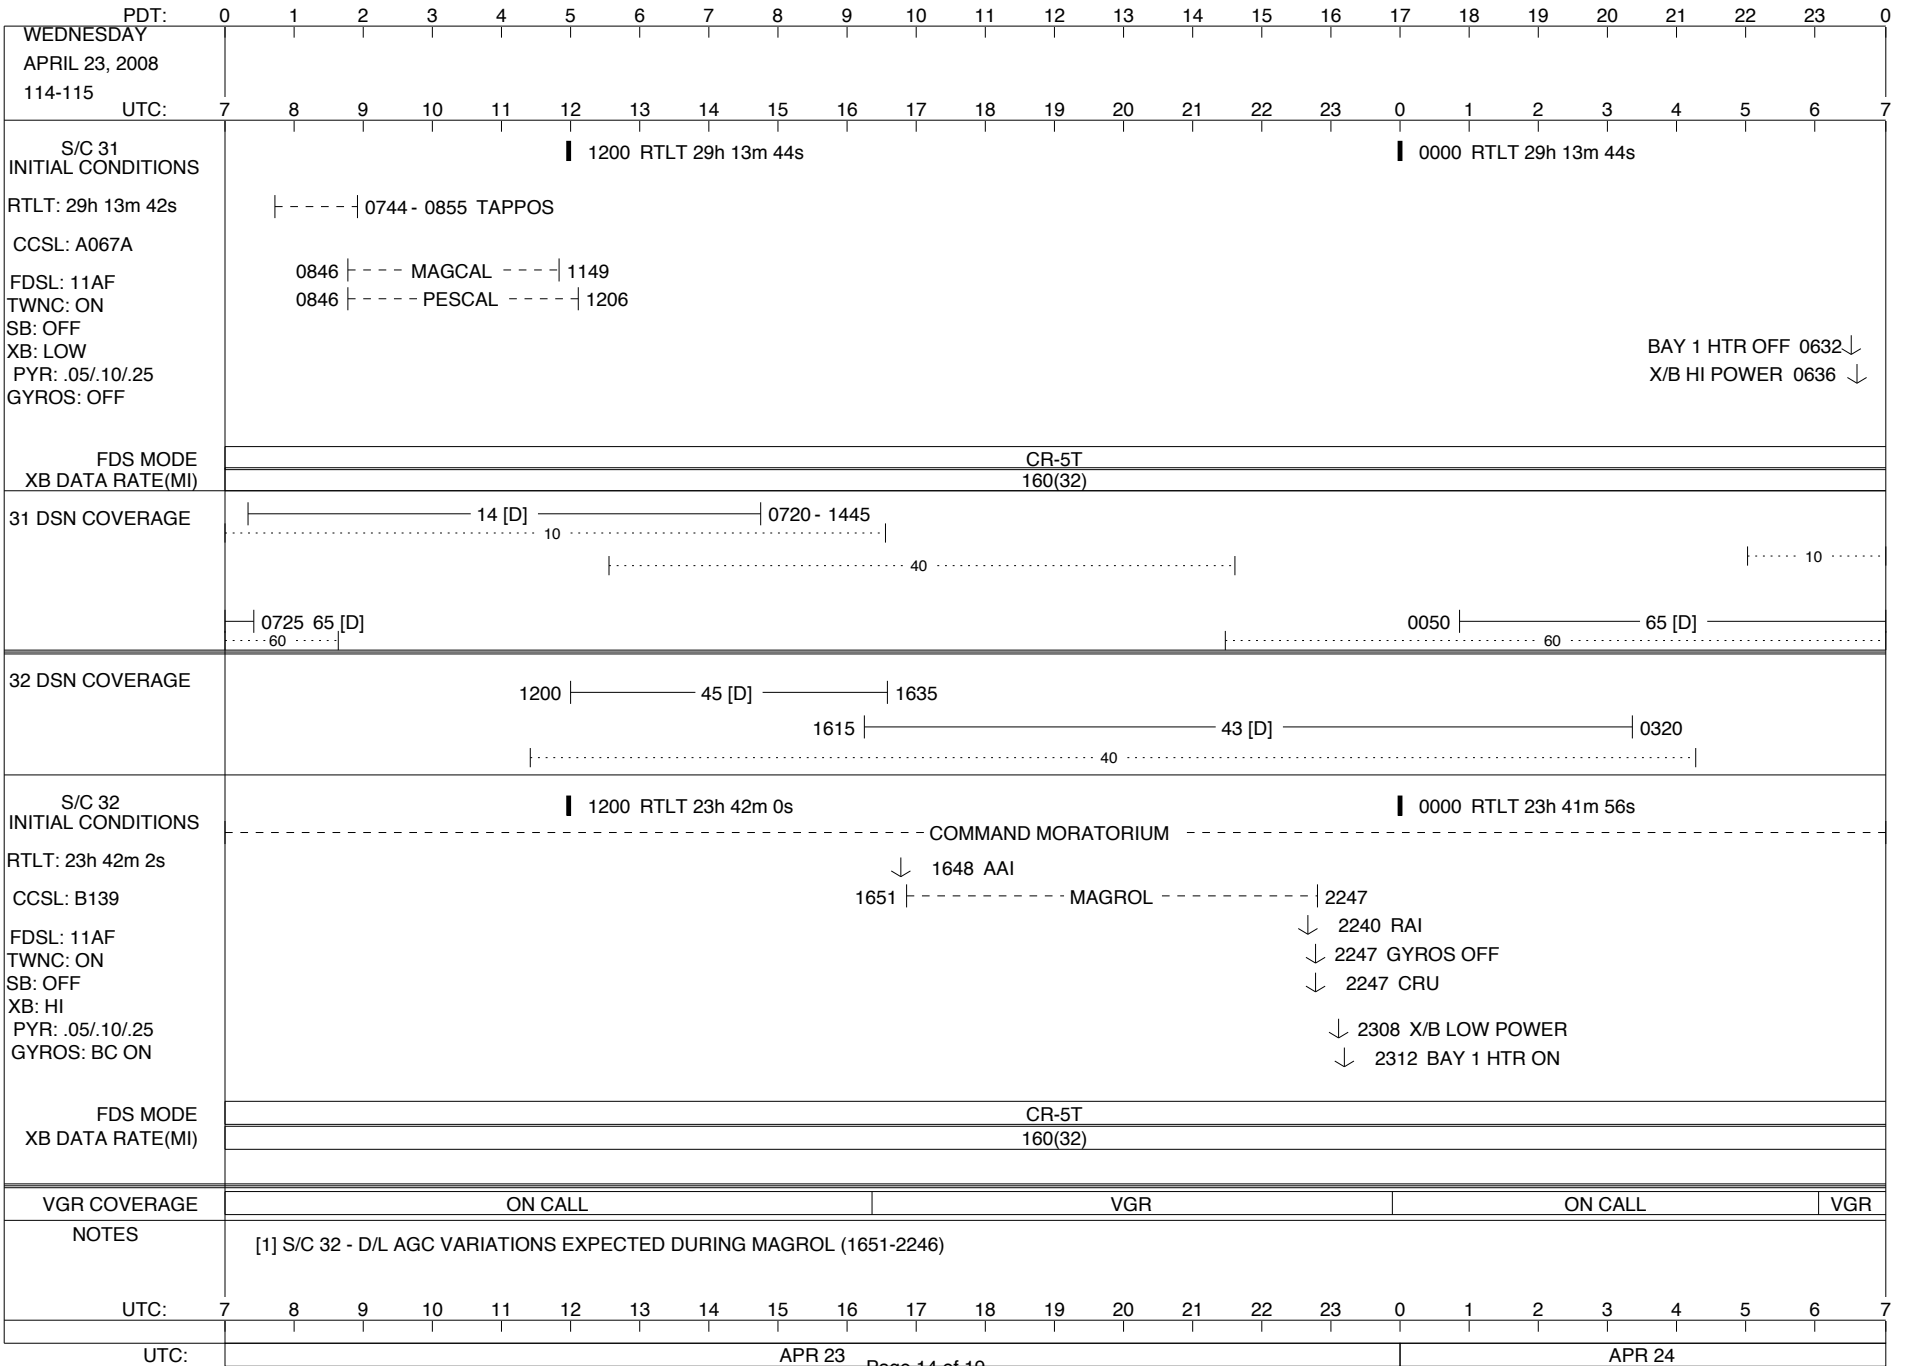

ISSUE DATE: 04/09/08 14:28