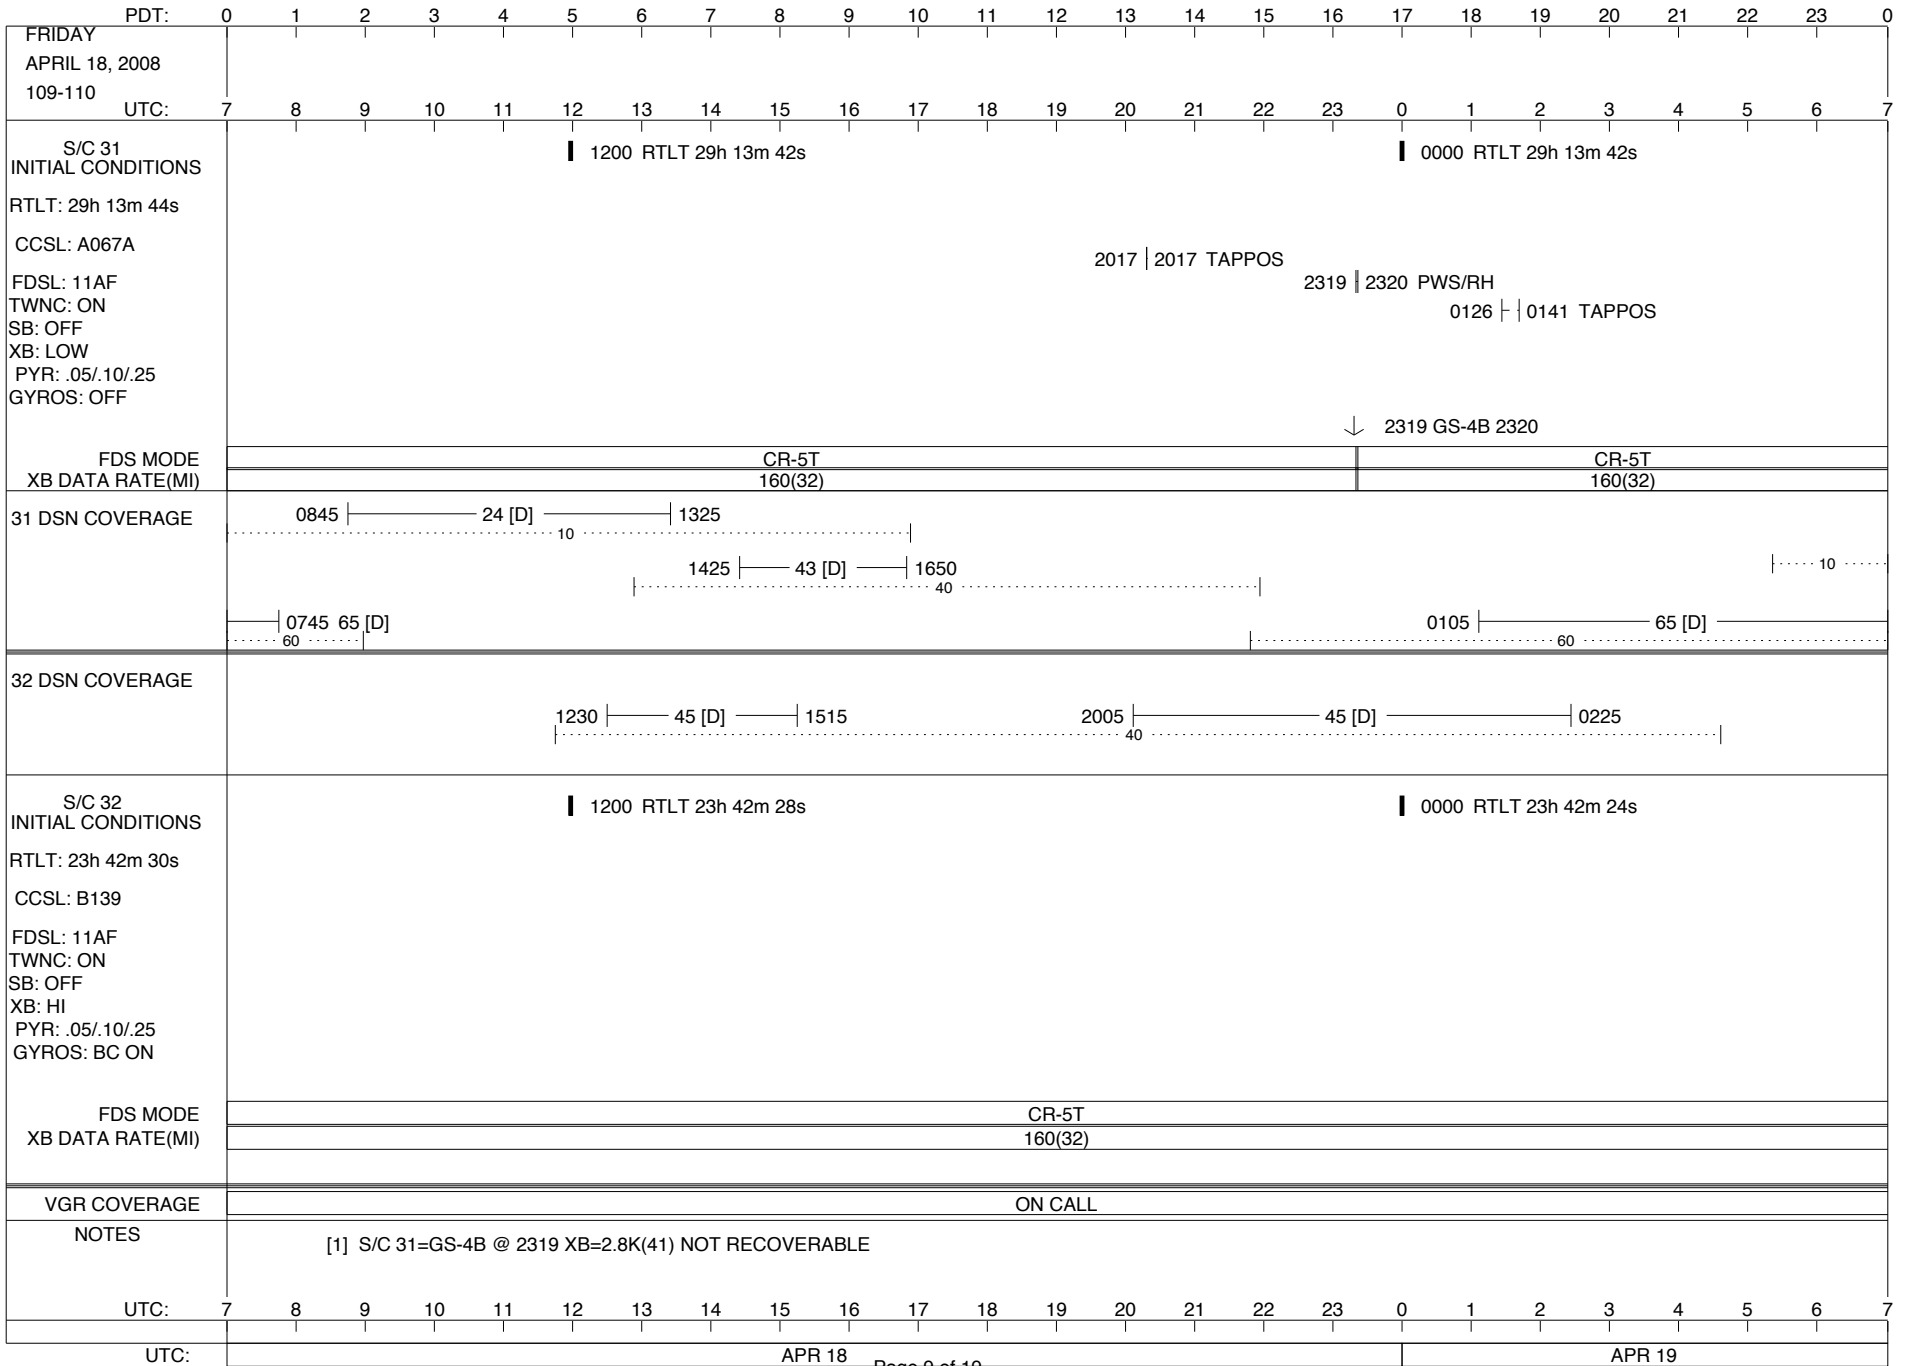

ISSUE DATE: 04/09/08 14:28