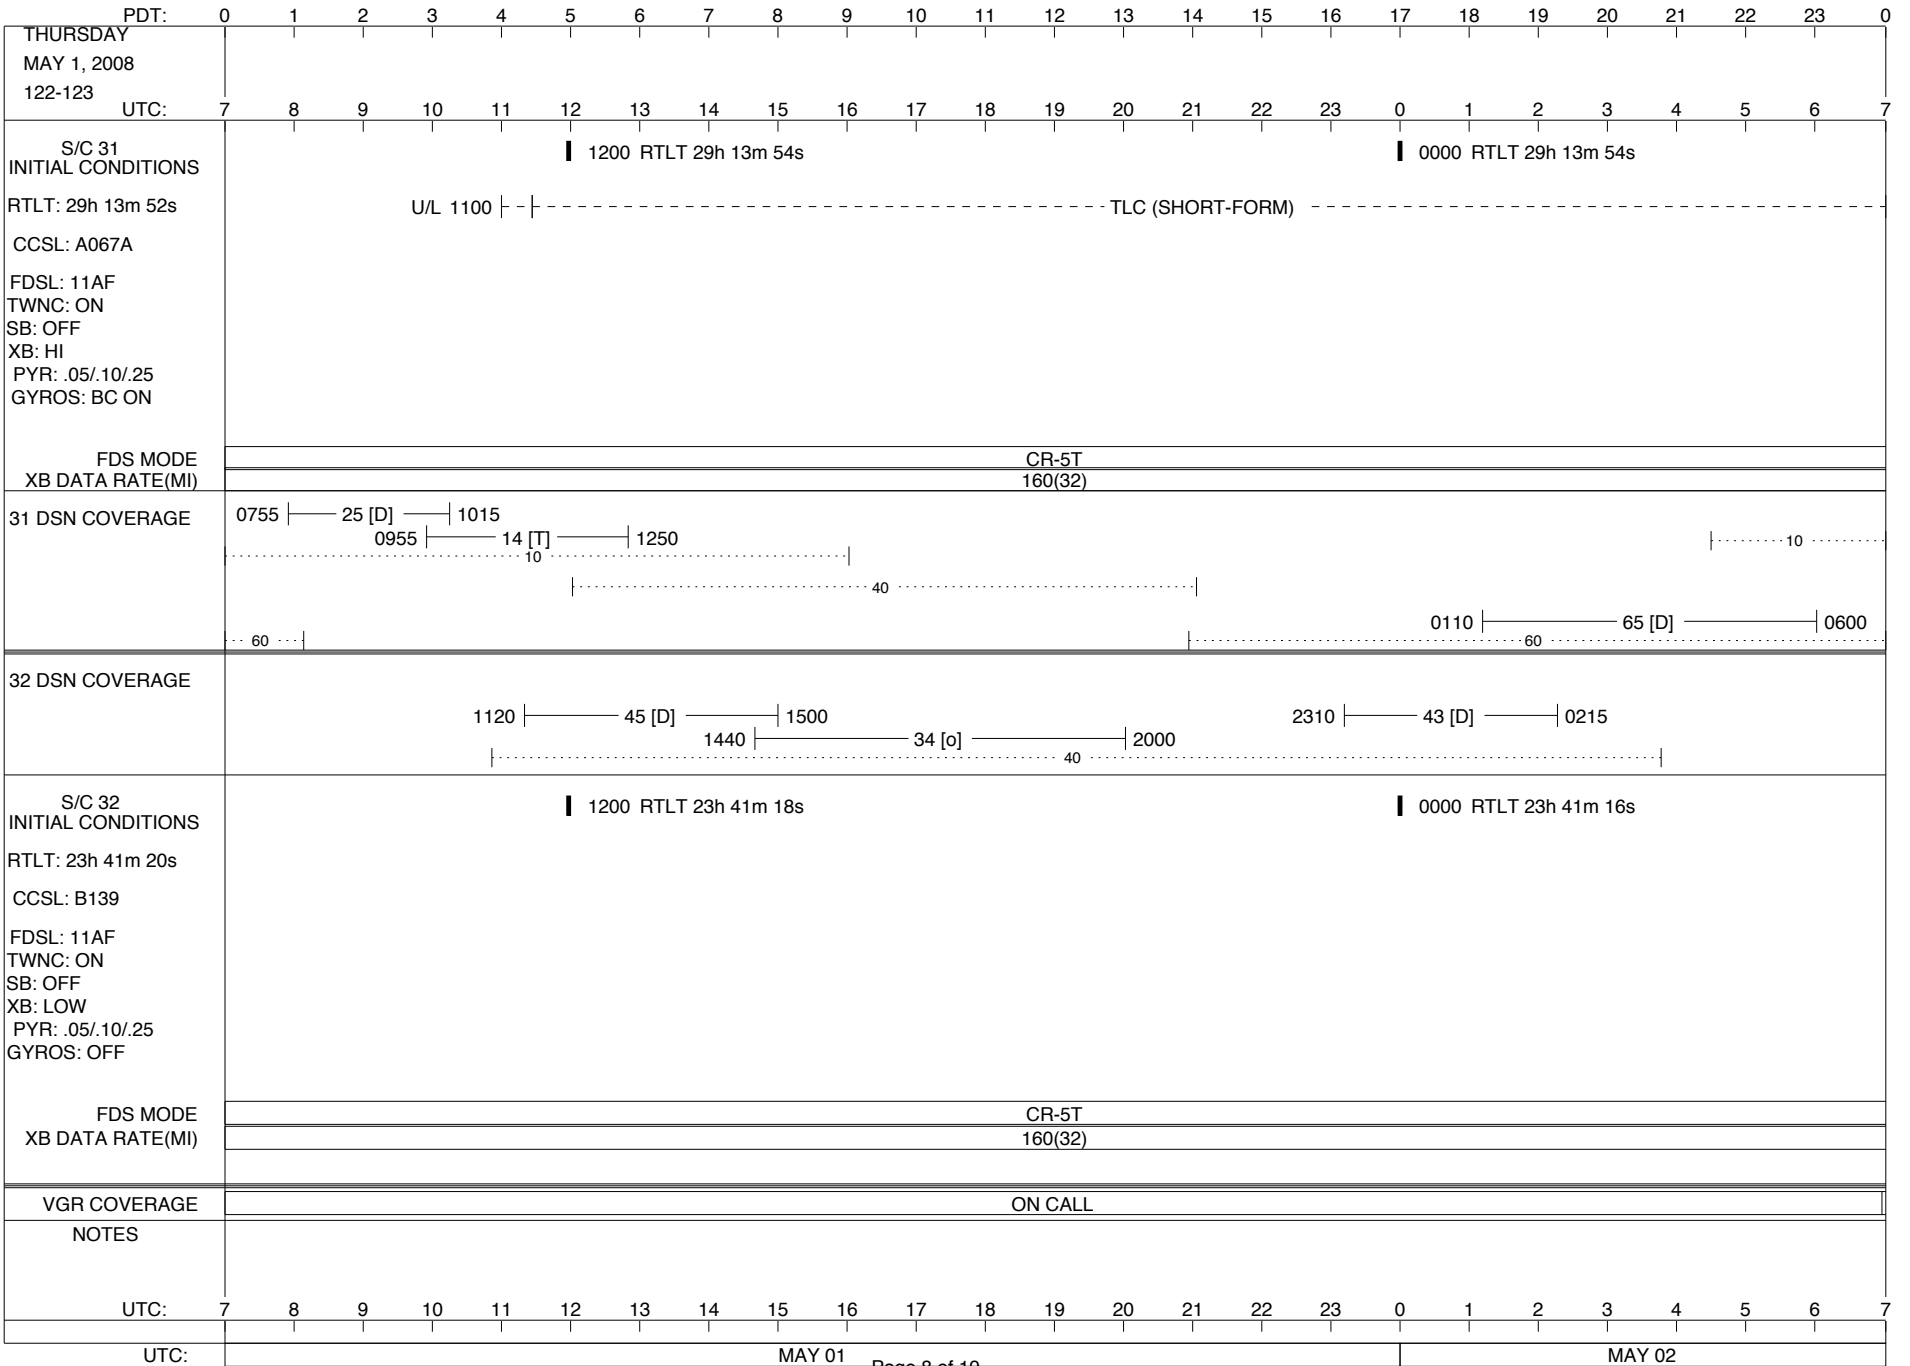

ISSUE DATE: 04/27/08 10:00