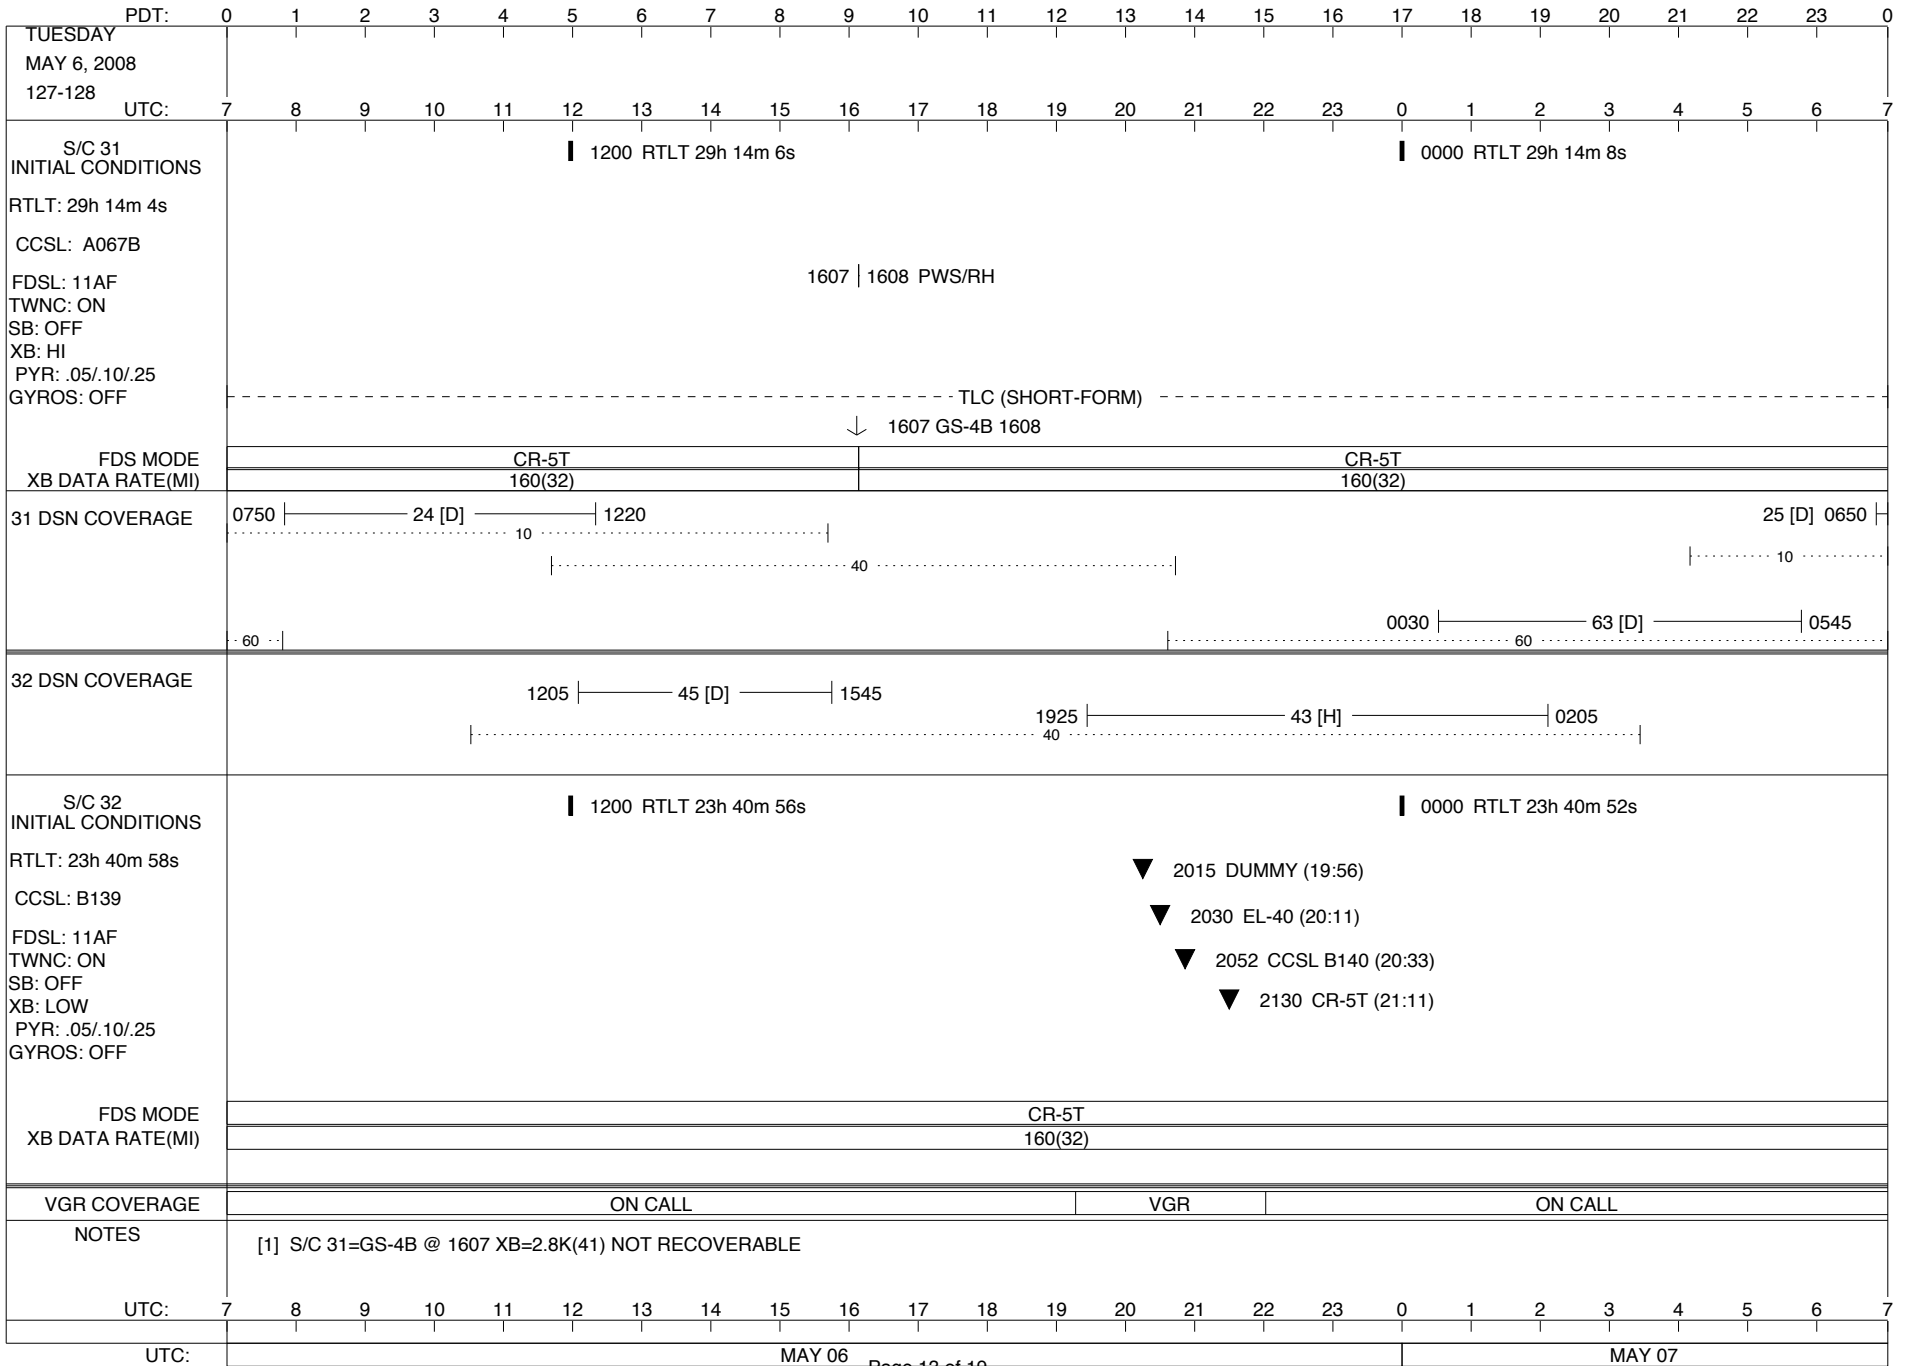

ISSUE DATE: 04/27/08 10:00