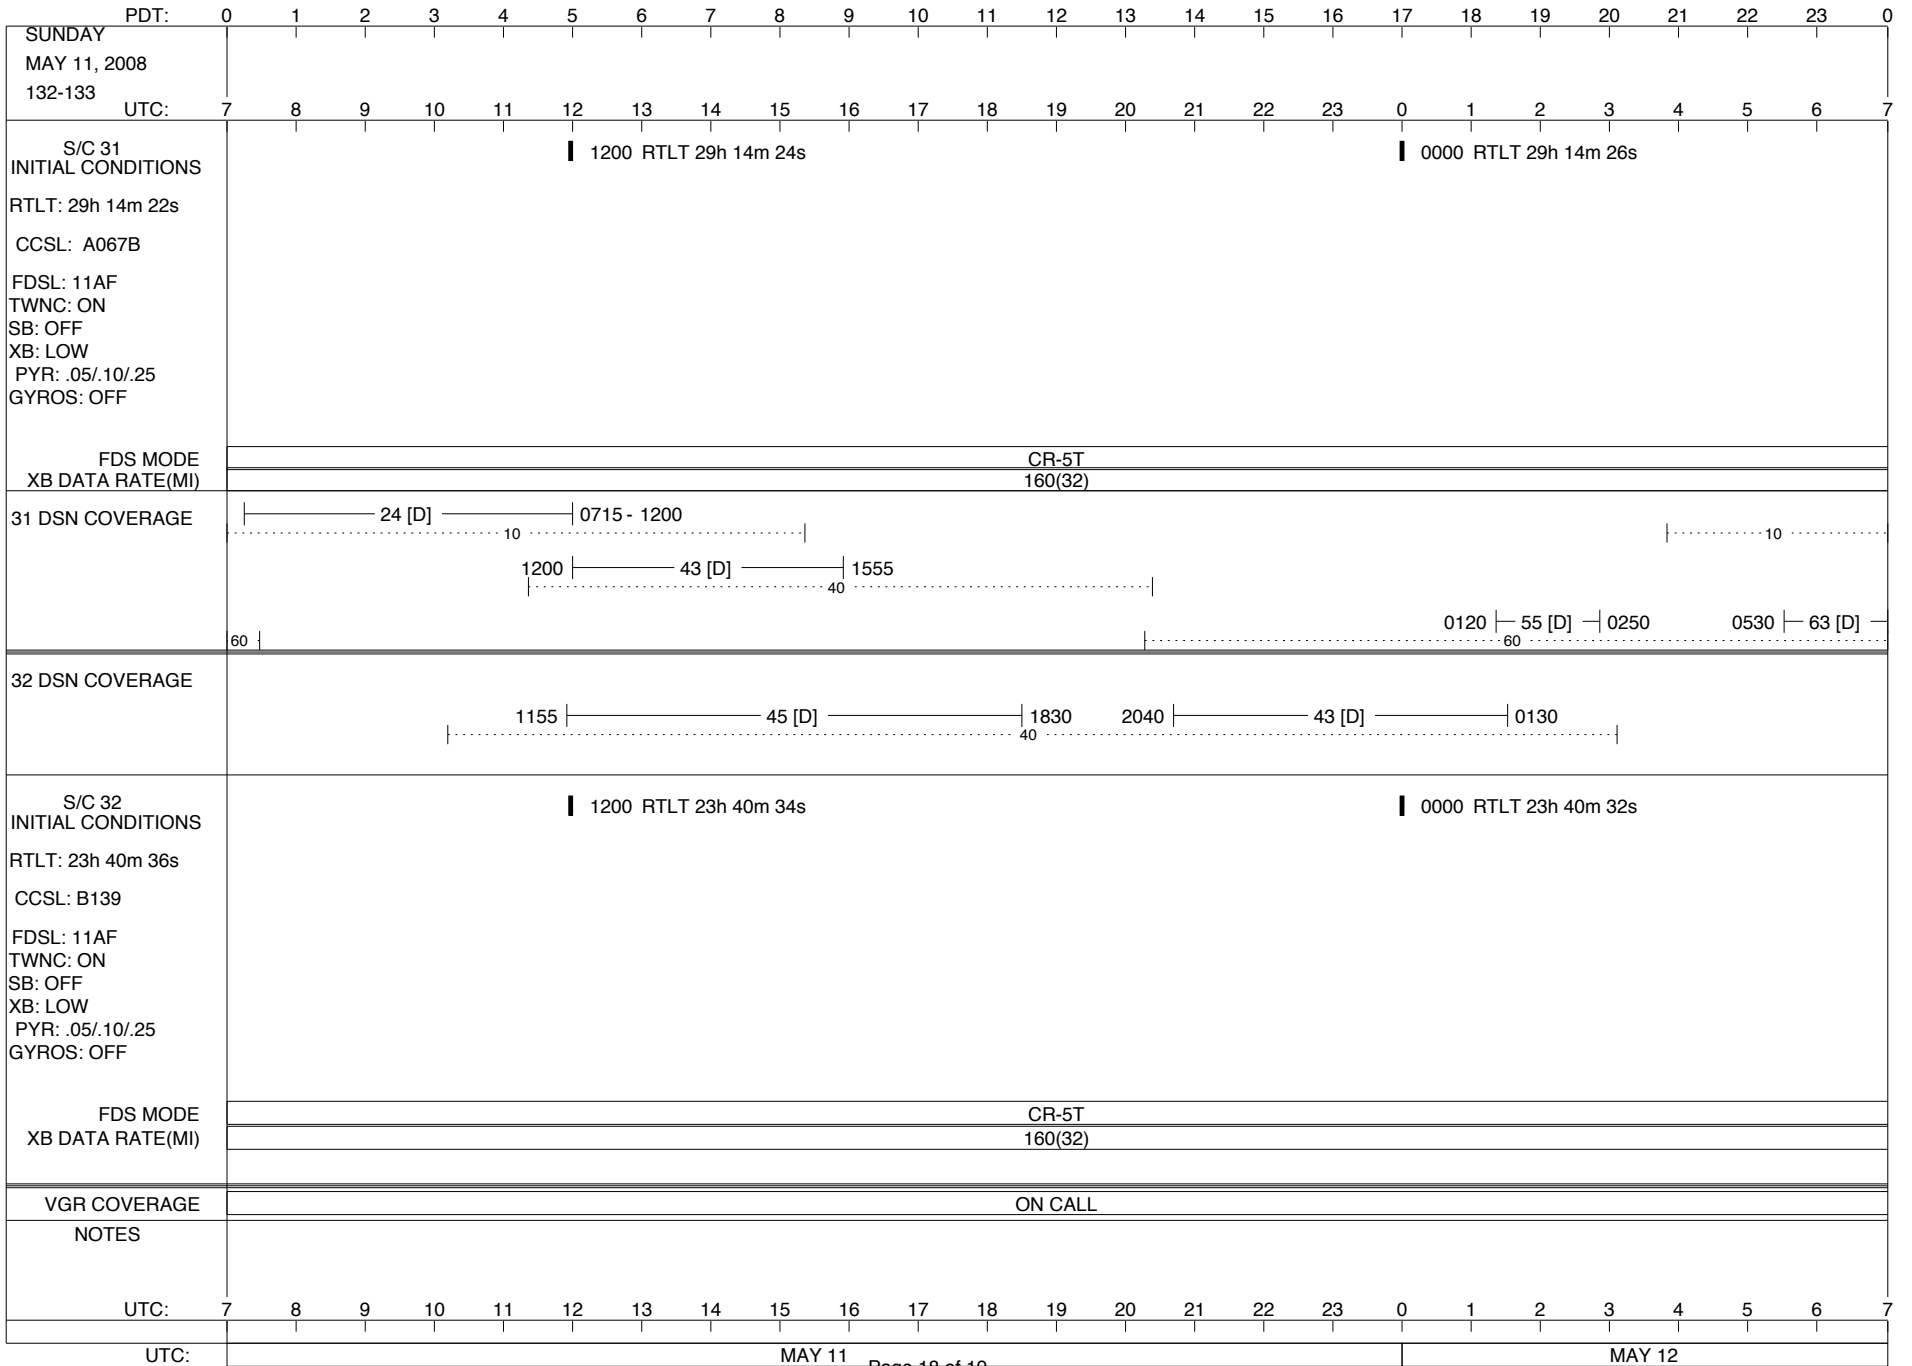

ISSUE DATE: 04/27/08 10:00