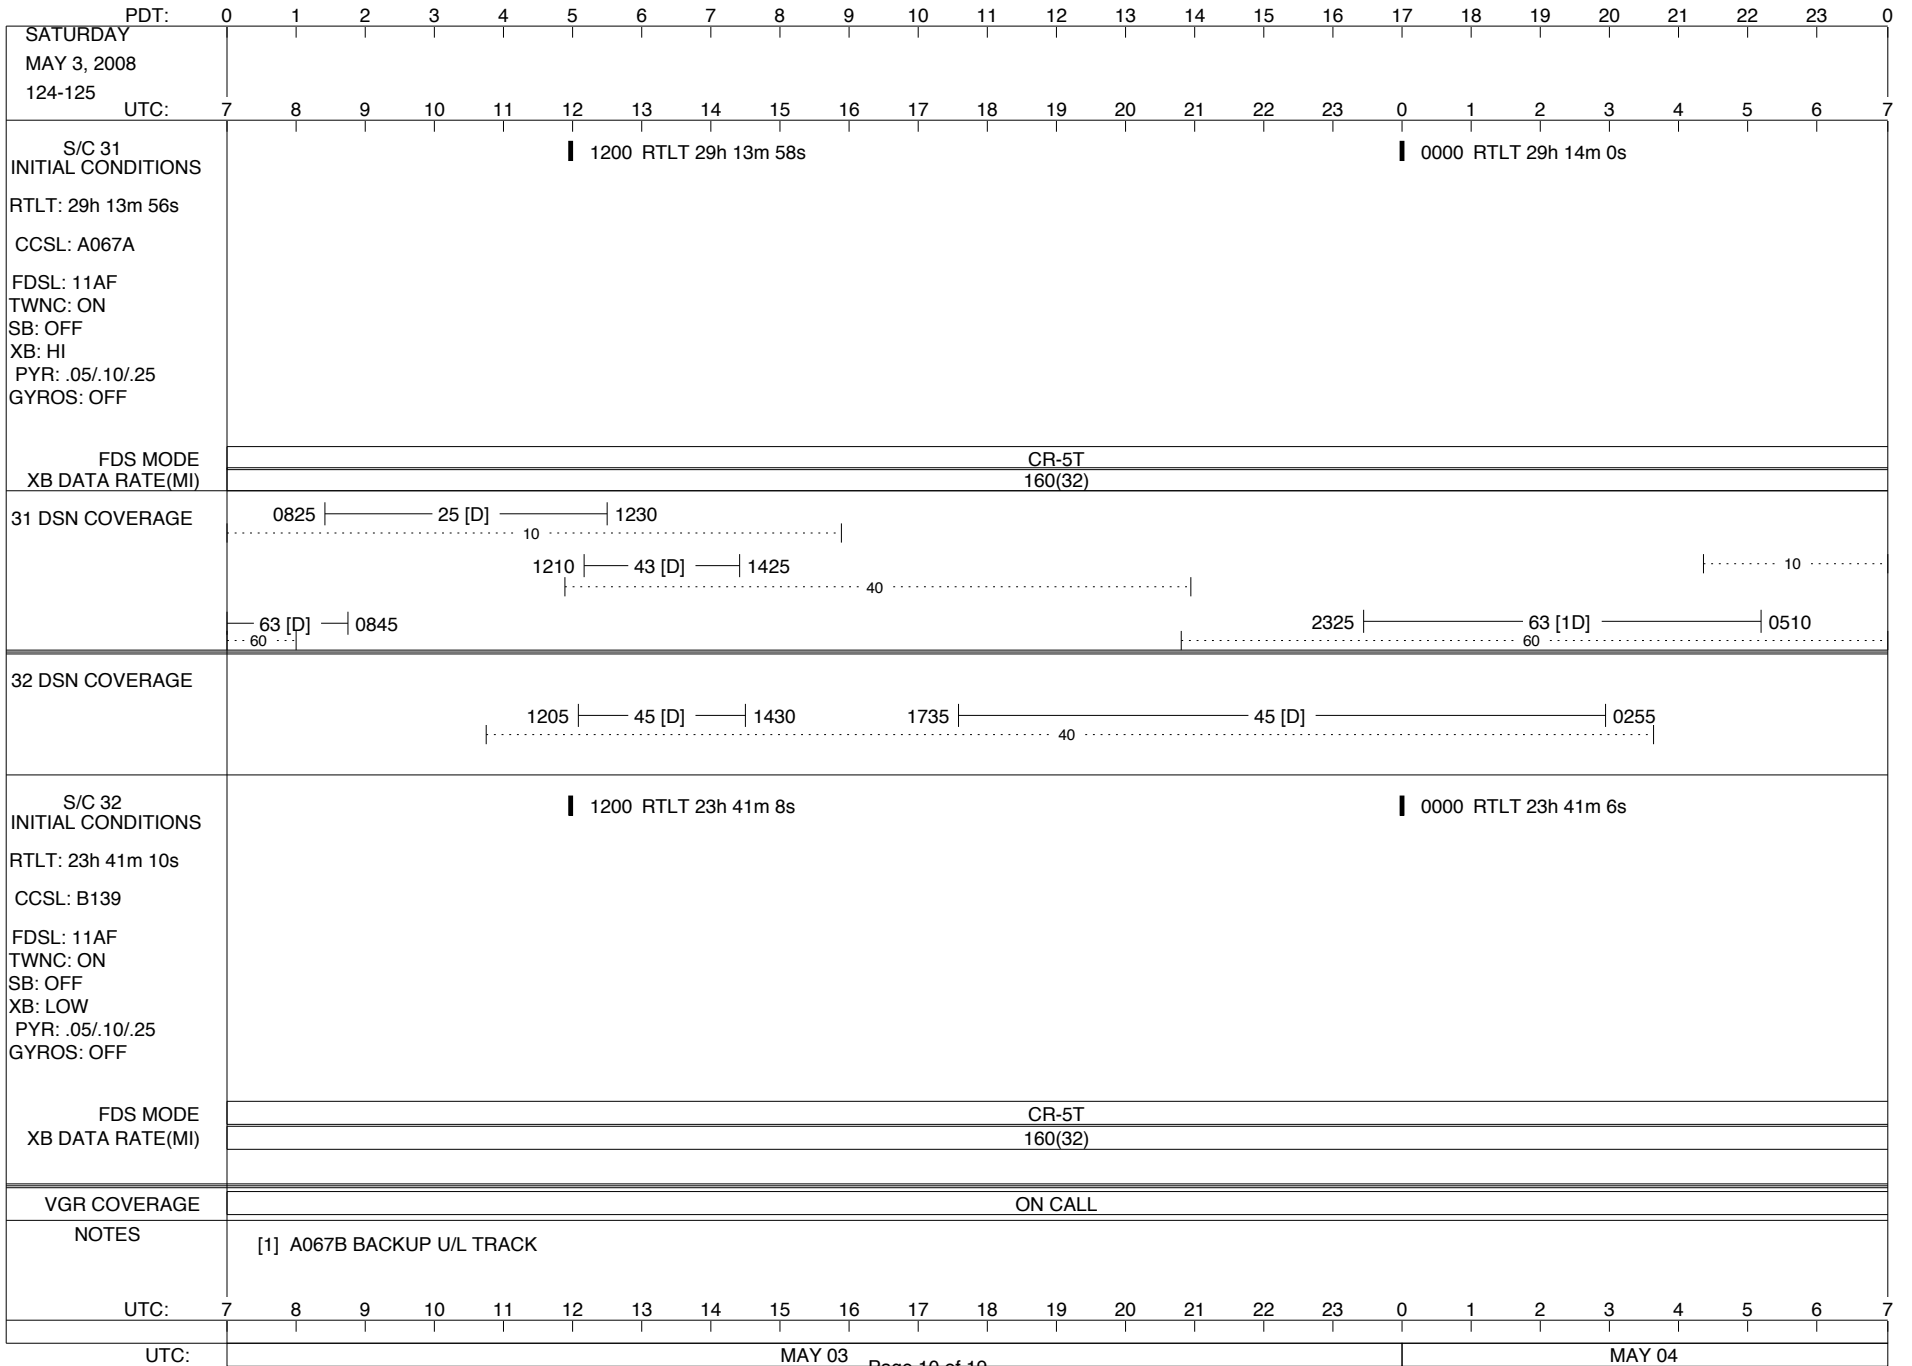

ISSUE DATE: 04/27/08 10:00