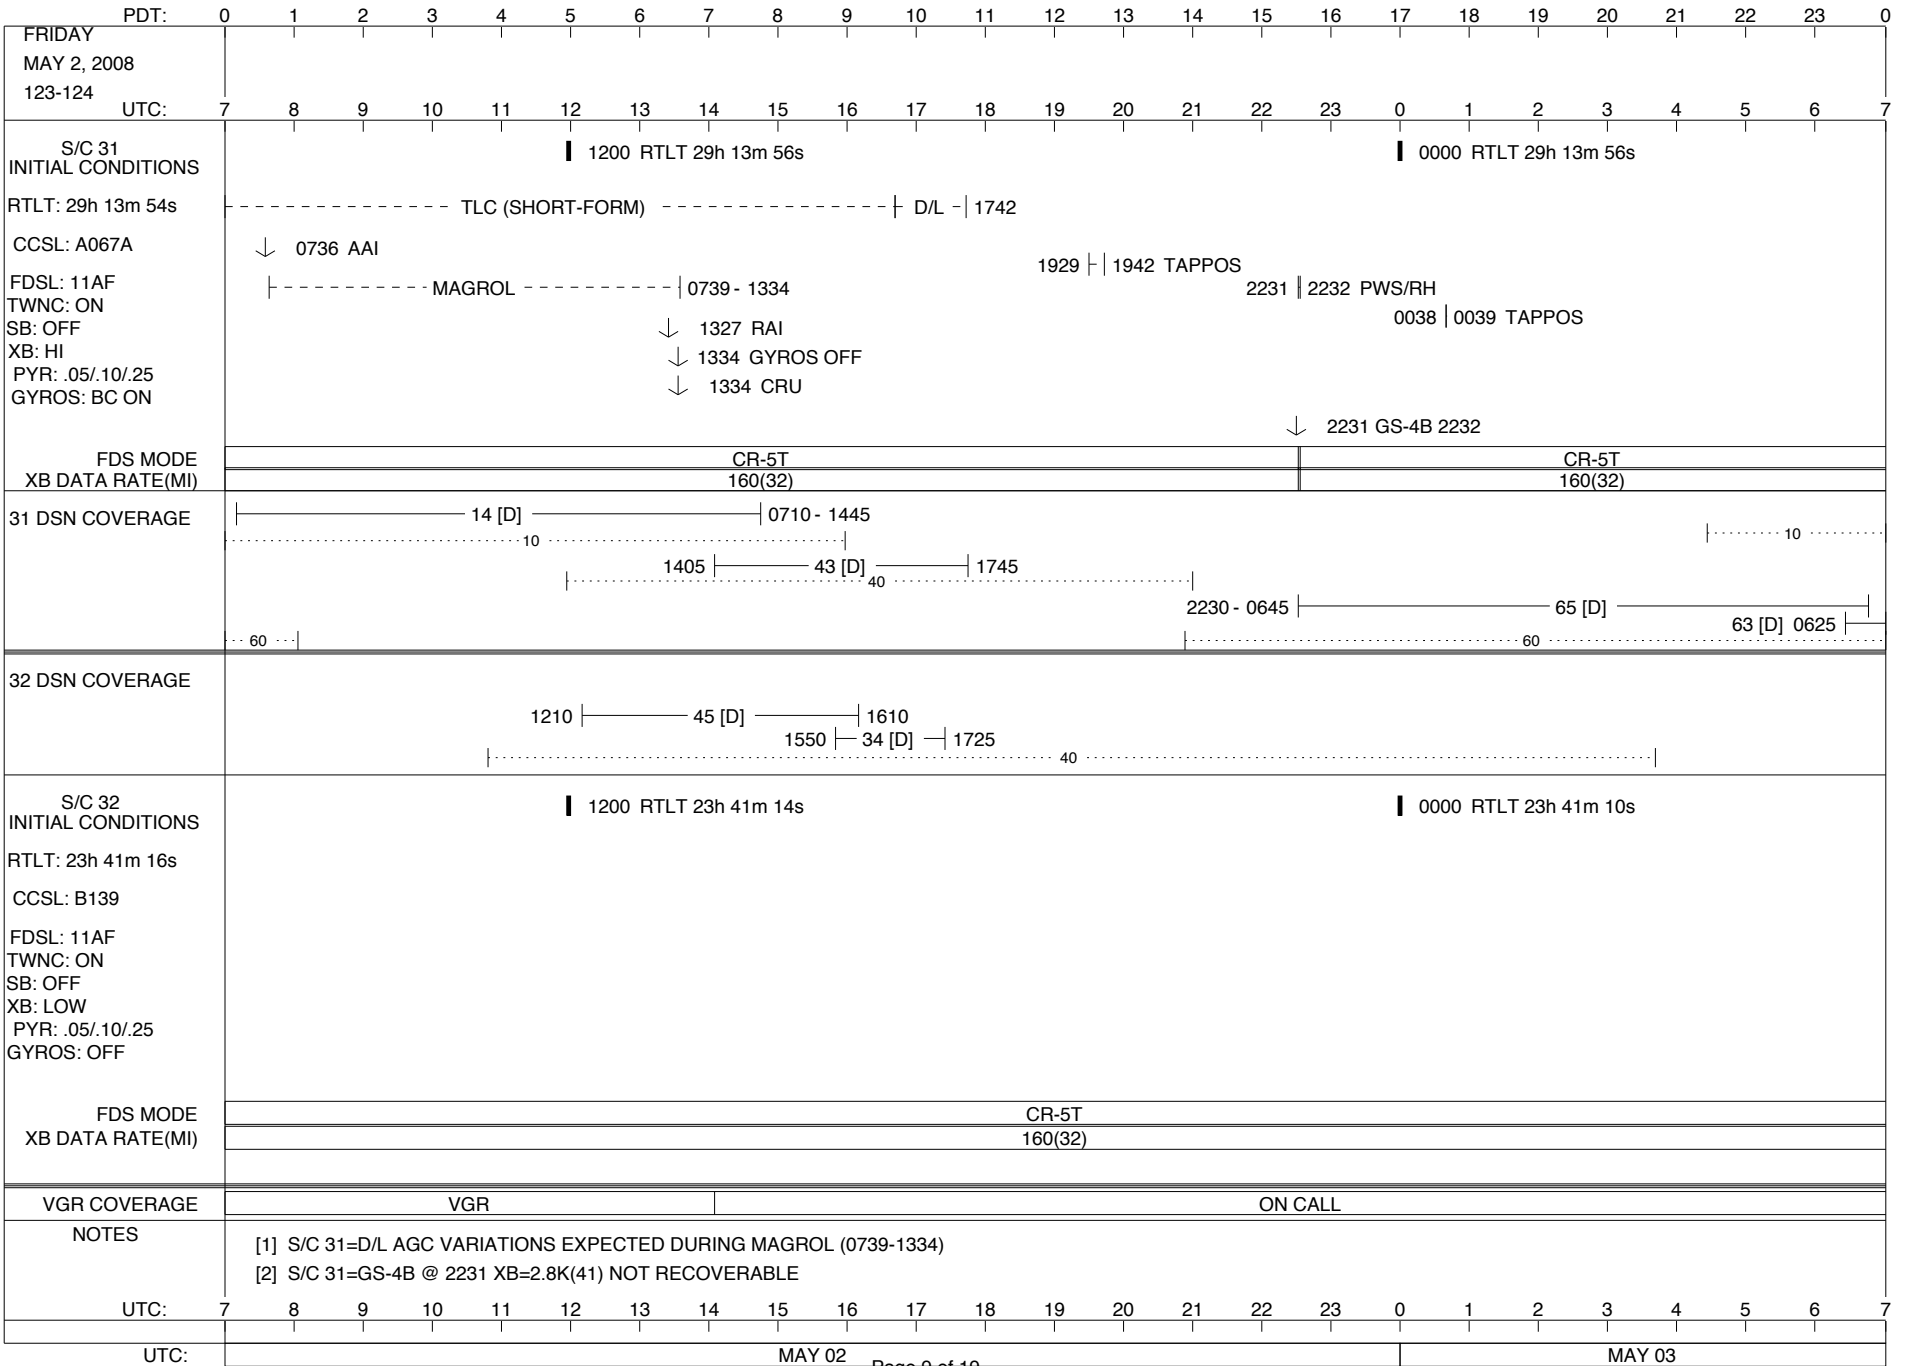

ISSUE DATE: 04/27/08 10:00