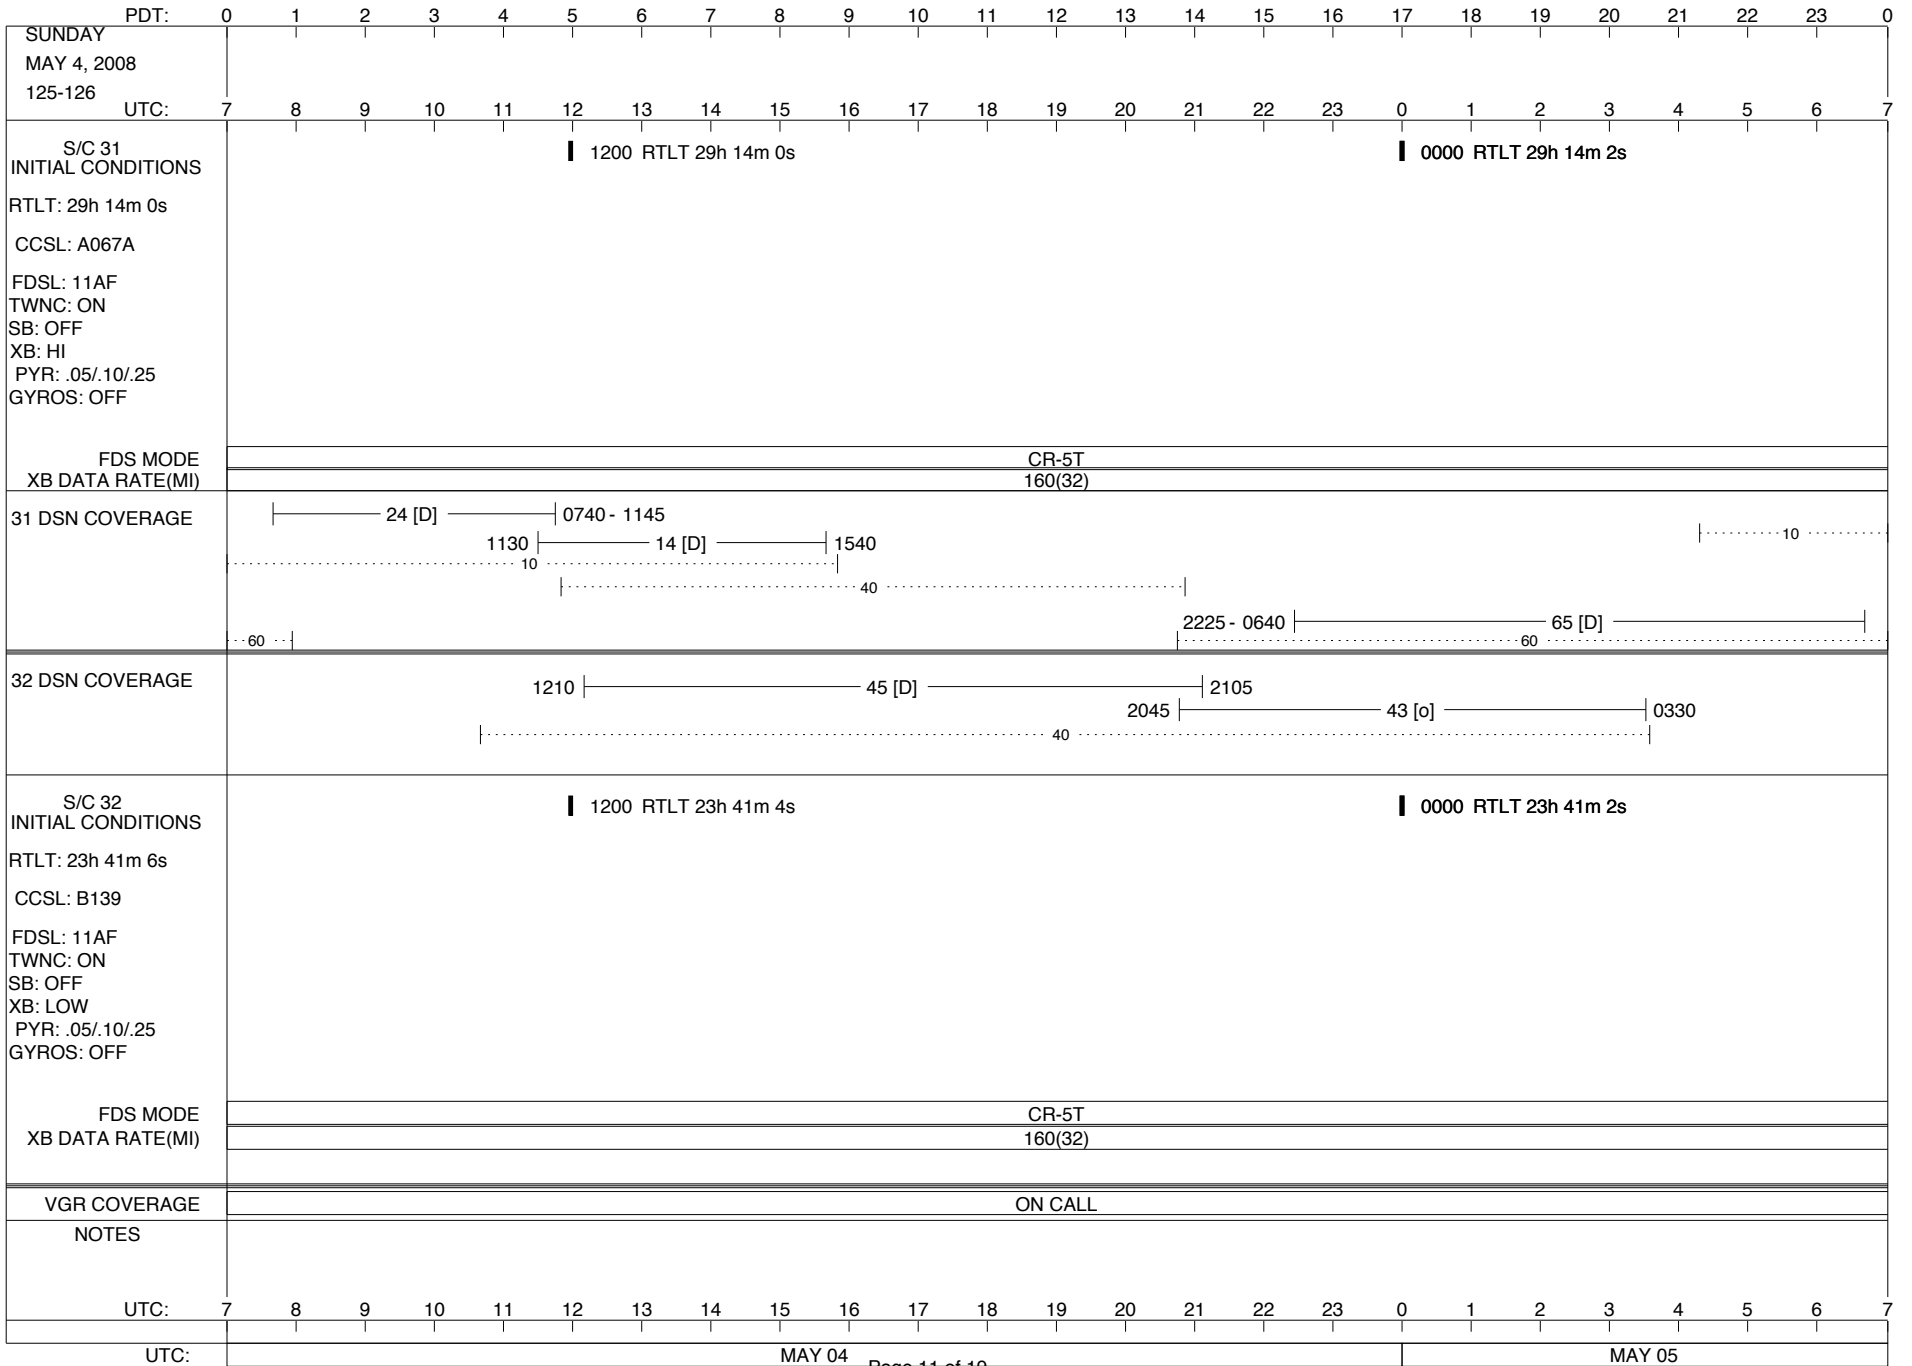

ISSUE DATE: 04/27/08 10:00

ISSUE DATE: 04/27/08 10:00

ISSUE DATE: 04/27/08 10:00

ISSUE DATE: 04/27/08 10:00

ISSUE DATE: 04/27/08 10:00

PDT:	0	1	2	3	4	5	6	7	8	9	10	11	12	13	14	15	16	17	18	19	20	21	22	23	0
MONDAY MAY 5, 2008 126-127																									
UTC:	7	8	9	10	11	12	13	14	15	16	17	18	19	20	21	22	23	0	1	2	3	4	5	6	7
S/C 31 INITIAL CONDITIONS RTLTL: 29h 14m 2s CCSL: A067A FDSL: 11AF TWNC: ON SB: OFF XB: HI PYR: .05/10/25 GYROS: OFF	1200 RTLTL 29h 14m 4s												0000 RTLTL 29h 14m 4s												
FDS MODE XB DATA RATE(MI)													CR-5T 160(32)												
31 DSN COVERAGE	0810  ----- 24 [D] -----  1225												----- 10 -----												
	----- 40 -----												----- 10 -----												
	----- 60 -----												0005- 0615  ----- 63 [T] -----												
	----- 60 -----												----- 60 -----												
32 DSN COVERAGE	1200  ----- 45 [D] -----  1720												2120  ----- 45 [D] -----  0235												
	----- 40 -----												----- 40 -----												
S/C 32 INITIAL CONDITIONS RTLTL: 23h 41m 2s CCSL: B139 FDSL: 11AF TWNC: ON SB: OFF XB: LOW PYR: .05/10/25 GYROS: OFF	1200 RTLTL 23h 41m 0s												0000 RTLTL 23h 40m 58s												
FDS MODE XB DATA RATE(MI)													CR-5T 160(32)												
VGR COVERAGE	ON CALL												VGR						ON CALL						
NOTES																									
UTC:	7	8	9	10	11	12	13	14	15	16	17	18	19	20	21	22	23	0	1	2	3	4	5	6	7
UTC:	MAY 05												MAY 06												