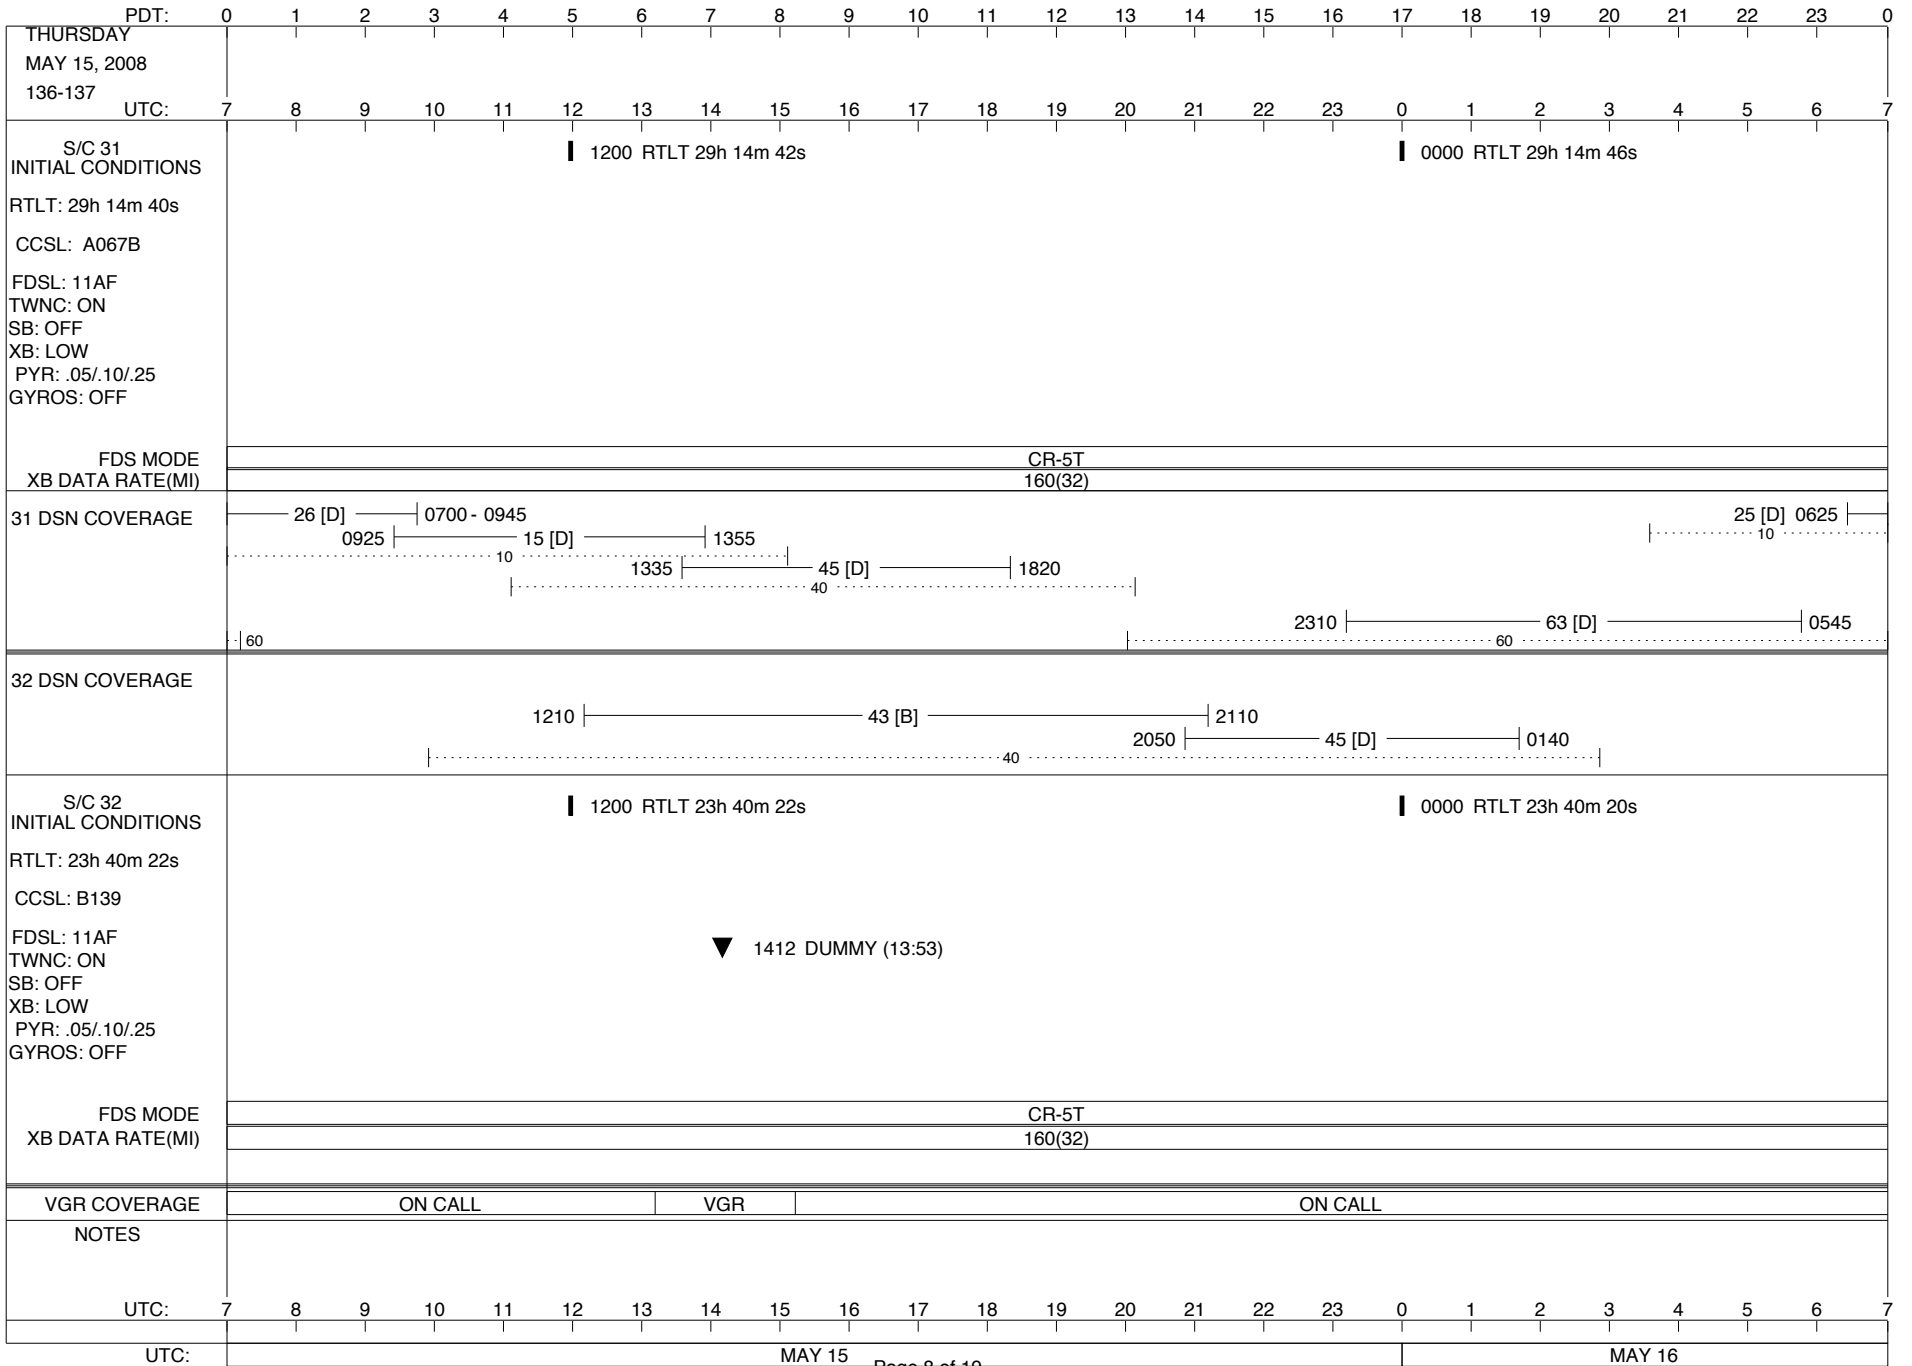

ISSUE DATE: 05/16/08 21:46