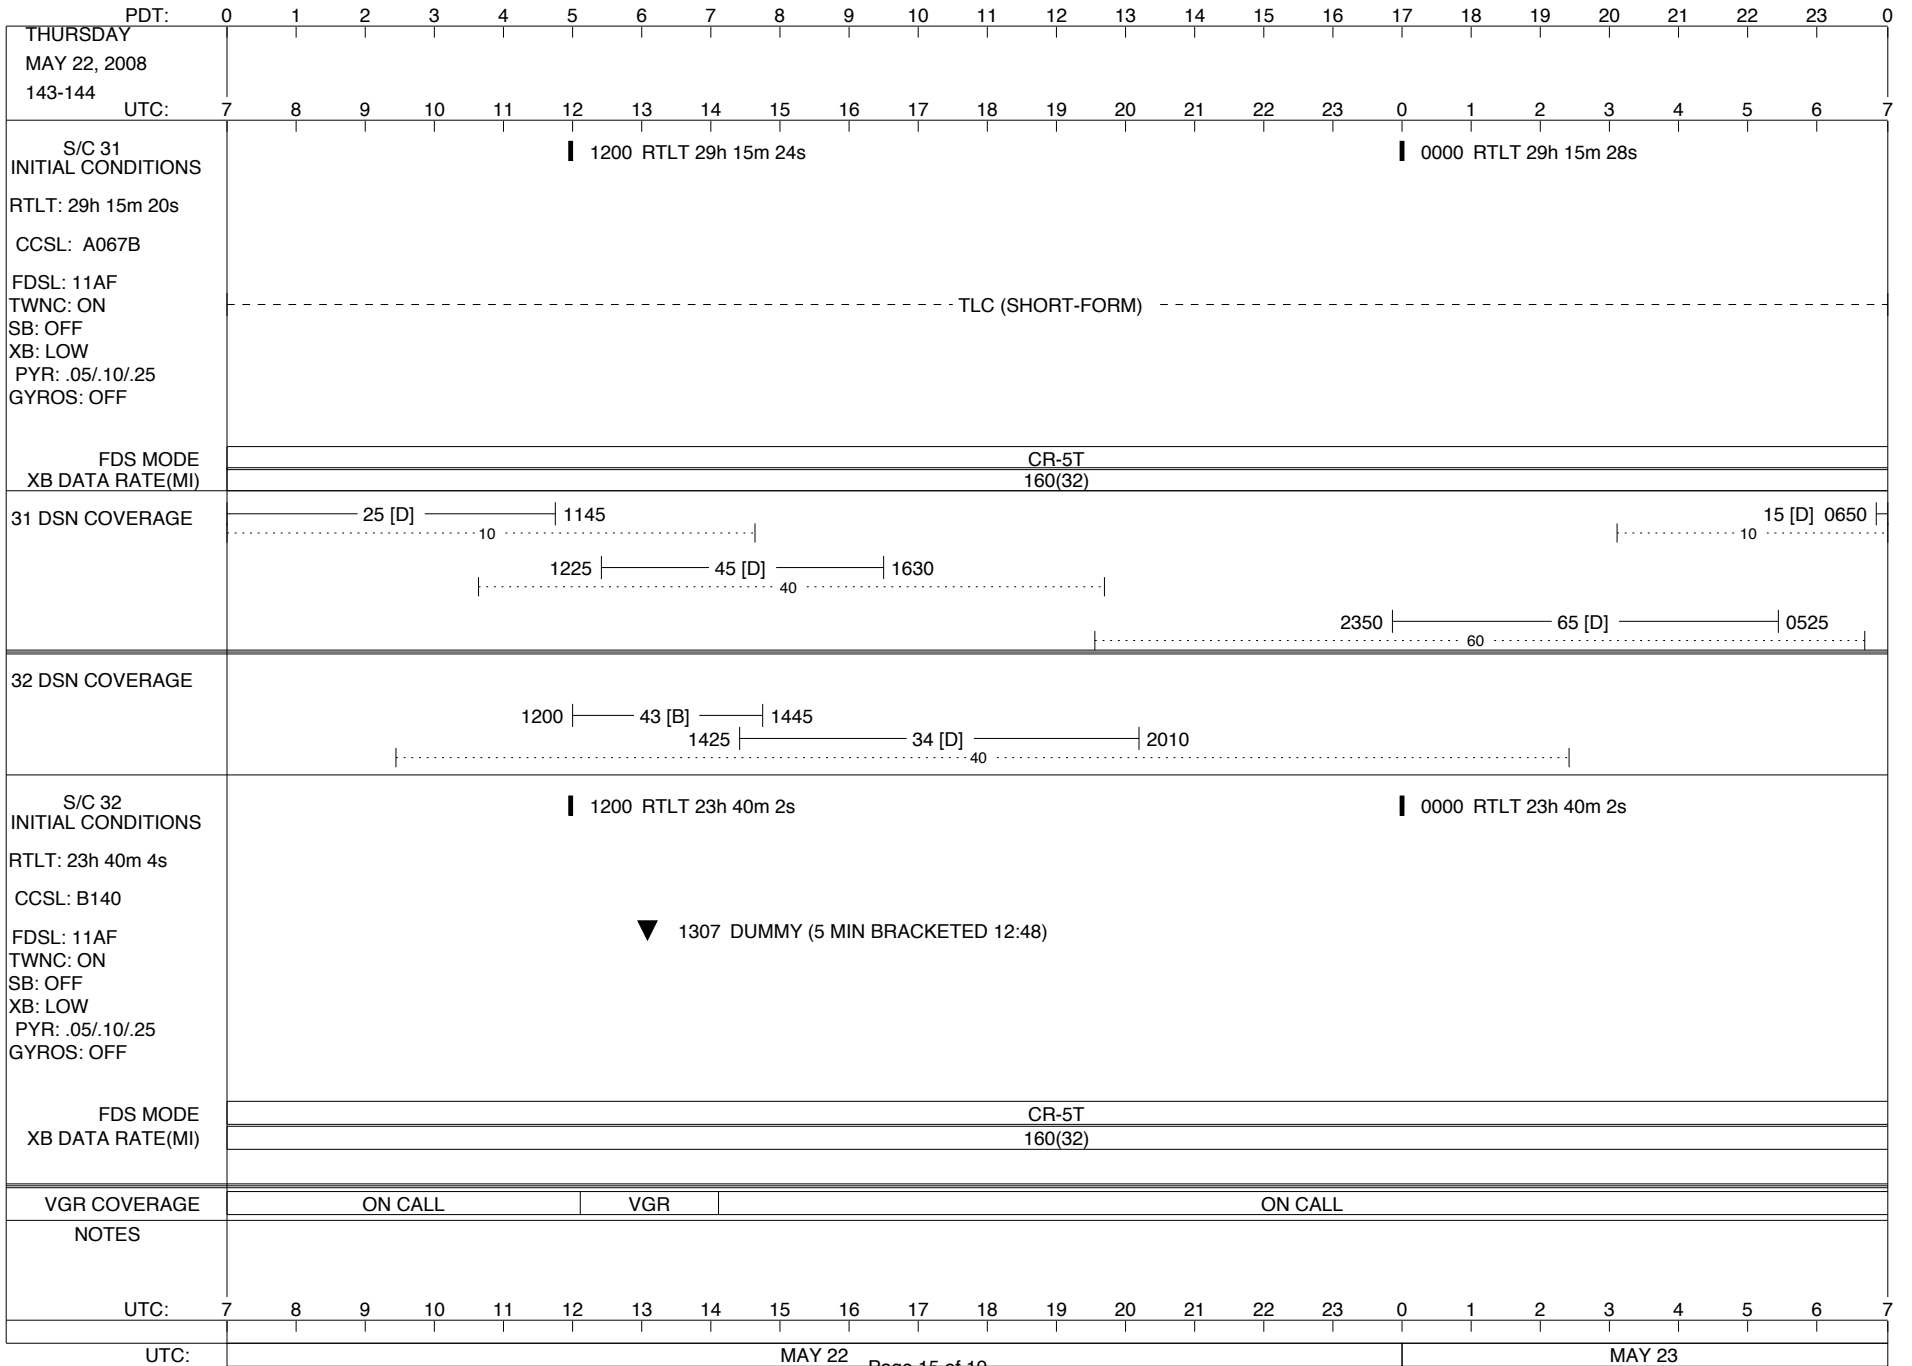

VOYAGER

Space Flight Operations Schedule (SFOS)

Issue Date: May 7, 2008

For the Period: 05/08/08 to 05/26/08 (08-129 – 08-147)

DSN OPSCHIEF (1) 230-102

SCIENCE

FLIGHT TEAM (15) 600-100

DSOT (1) 230-102

ISSUE DATE: 05/16/08 21:46

ISSUE DATE: 05/16/08 21:46

ISSUE DATE: 05/16/08 21:46

ISSUE DATE: 05/16/08 21:46

PDT:	0	1	2	3	4	5	6	7	8	9	10	11	12	13	14	15	16	17	18	19	20	21	22	23	0			
WEDNESDAY MAY 21, 2008 142-143																												
UTC:	7	8	9	10	11	12	13	14	15	16	17	18	19	20	21	22	23	0	1	2	3	4	5	6	7			
S/C 31 INITIAL CONDITIONS RTLTL: 29h 15m 14s CCSL: A067B FDSL: 11AF TWNC: ON SB: OFF XB: LOW PYR: .05/.10/.25 GYROS: OFF	1200 RTLTL 29h 15m 18s												0000 RTLTL 29h 15m 20s															
FDS MODE XB DATA RATE(MI)													CR-5T 160(32)															
31 DSN COVERAGE	0750 25 [D] 15 [D] 0730 - 1300 40												25 [D] 0610 10 2345 65 [D] 0235 0215 63 [T] 0545 60															
32 DSN COVERAGE	1150 45 [D] 40												2145 2125 34 [D] 0000 40															
S/C 32 INITIAL CONDITIONS RTLTL: 23h 40m 6s CCSL: B140 FDSL: 11AF TWNC: ON SB: OFF XB: LOW PYR: .05/.10/.25 GYROS: OFF	1200 RTLTL 23h 40m 4s												0000 RTLTL 23h 40m 4s															
FDS MODE XB DATA RATE(MI)													CR-5T 160(32)															
VGR COVERAGE													ON CALL															
NOTES																												
UTC:	7	8	9	10	11	12	13	14	15	16	17	18	19	20	21	22	23	0	1	2	3	4	5	6	7			
UTC:	MAY 21														MAY 22													