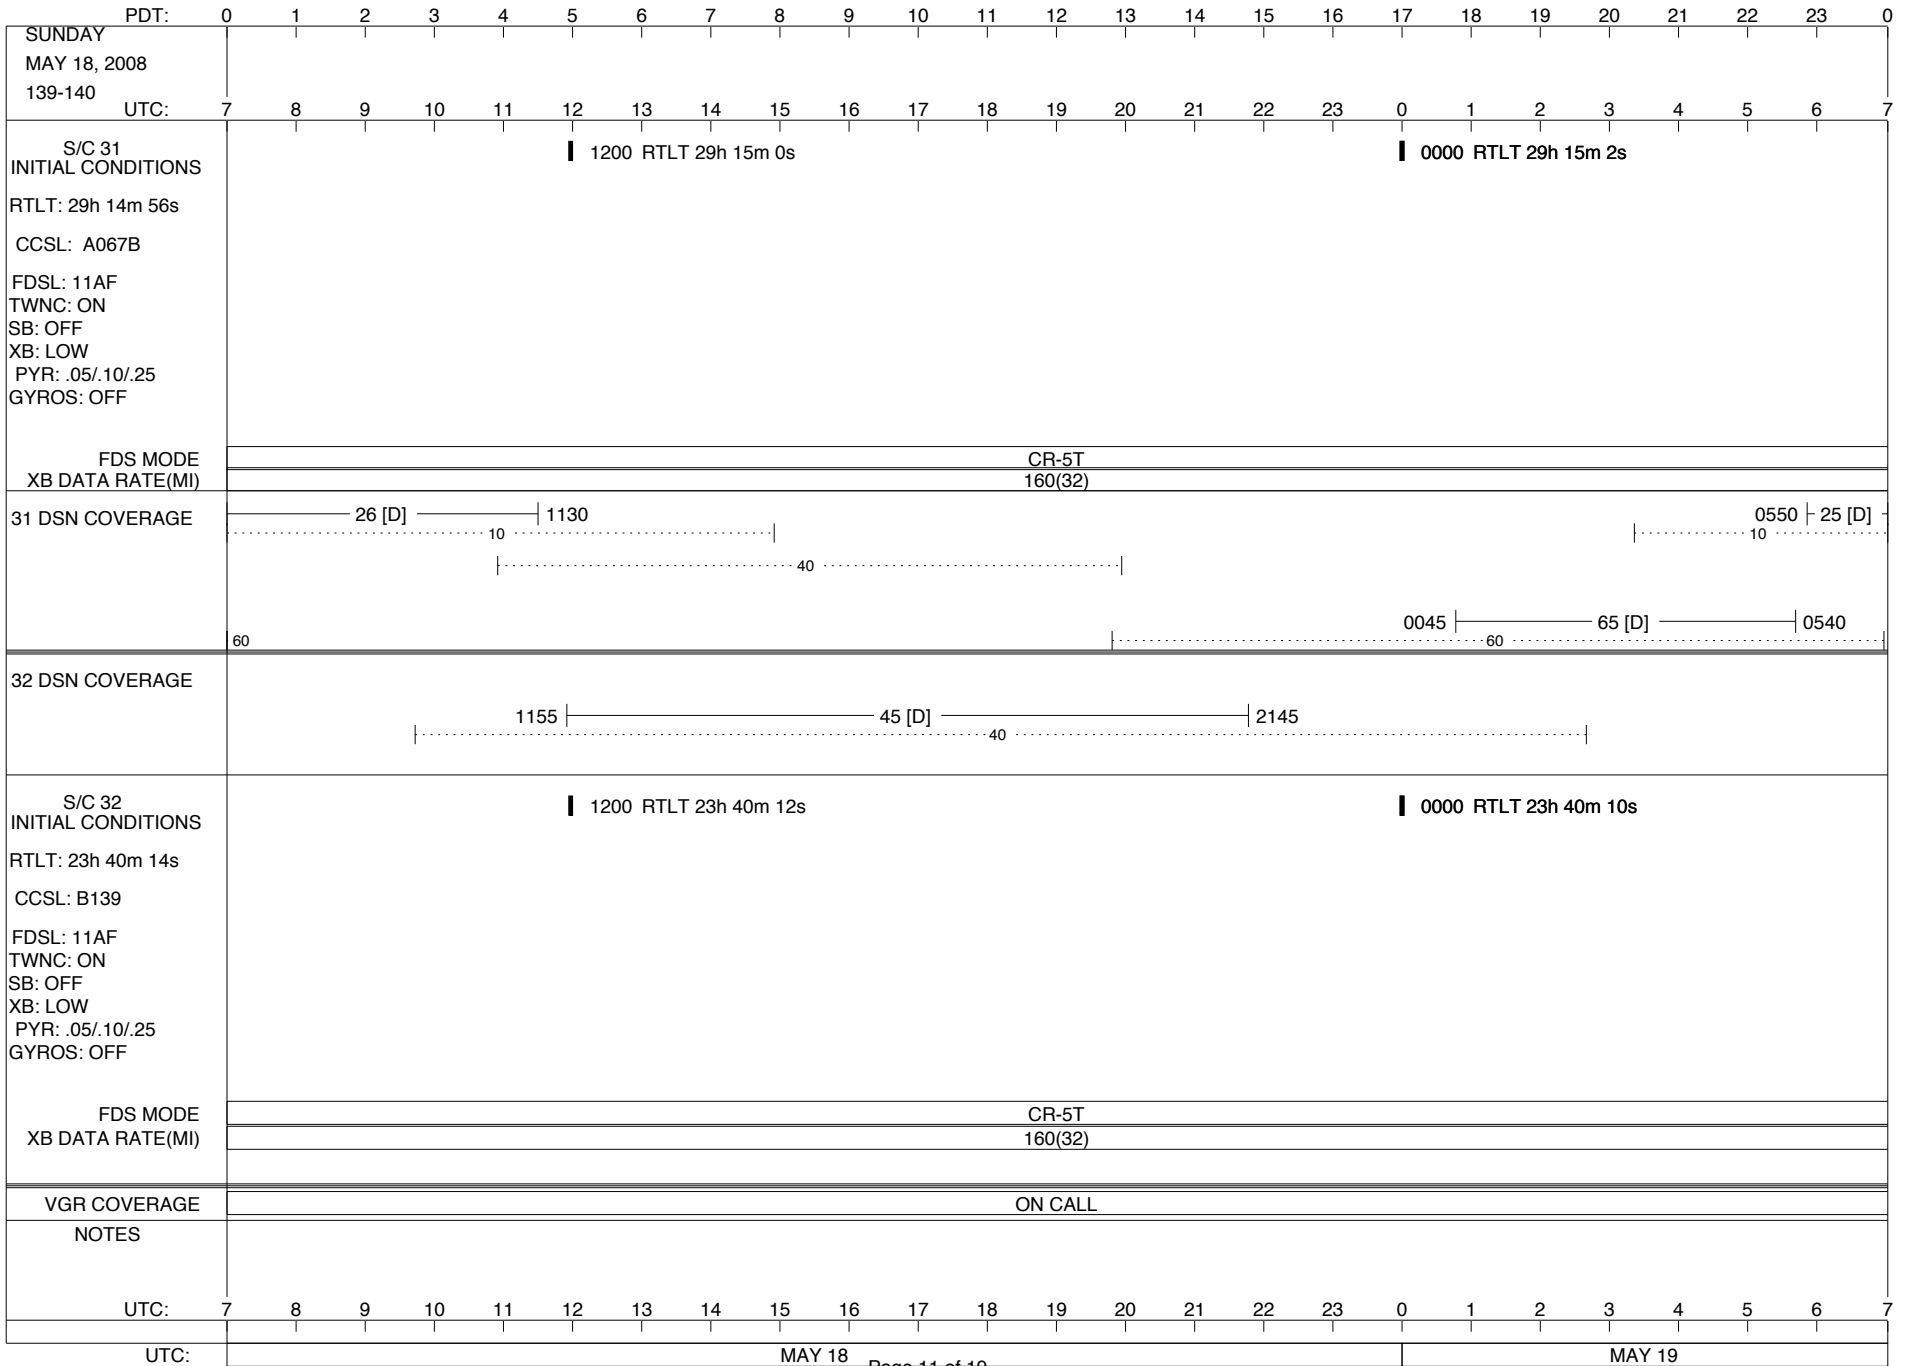

ISSUE DATE: 05/16/08 21:46