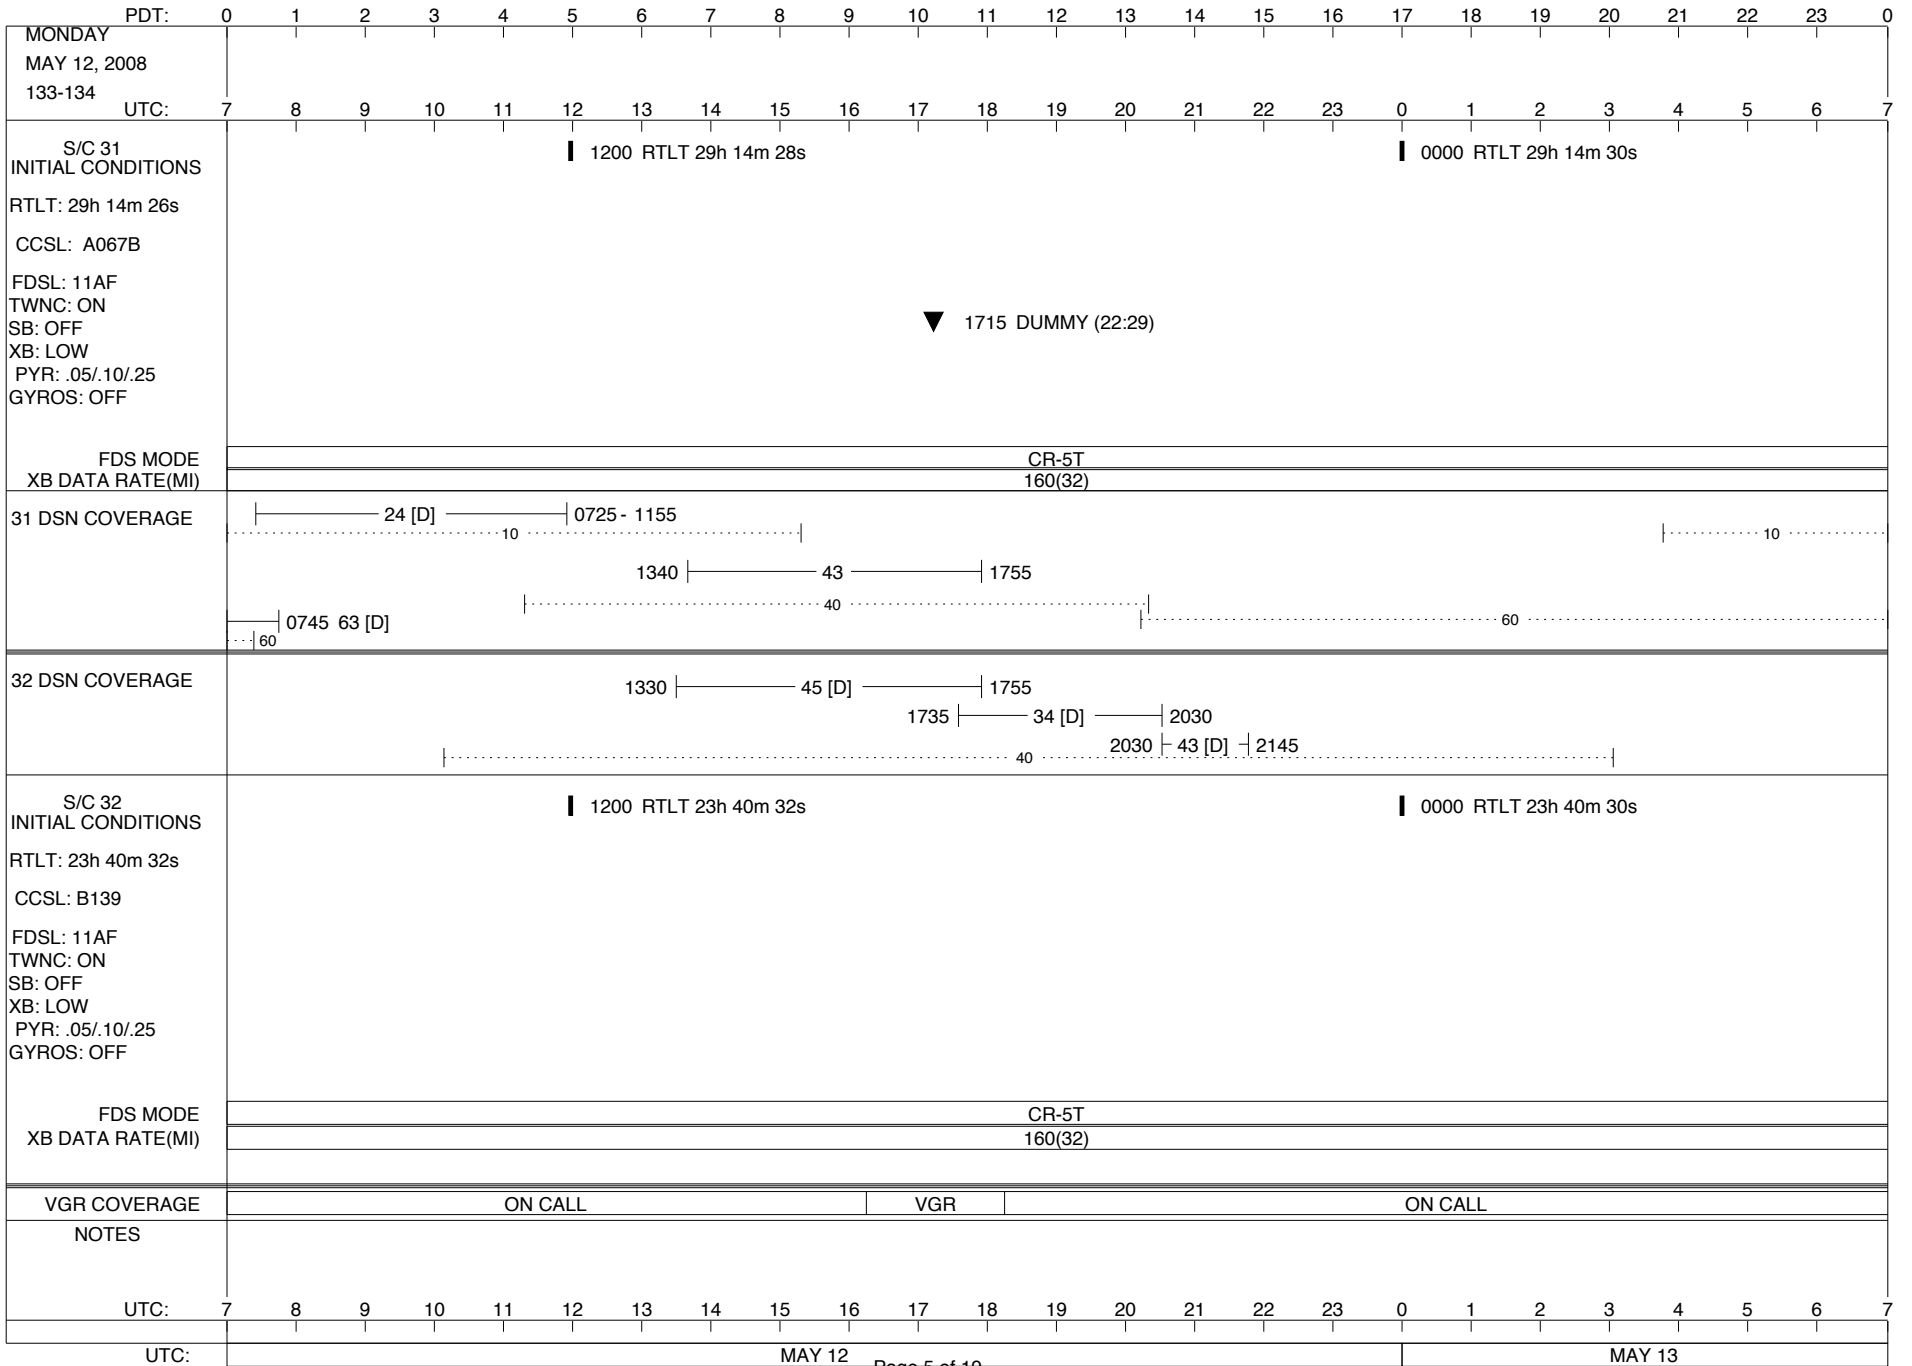

ISSUE DATE: 05/16/08 21:46