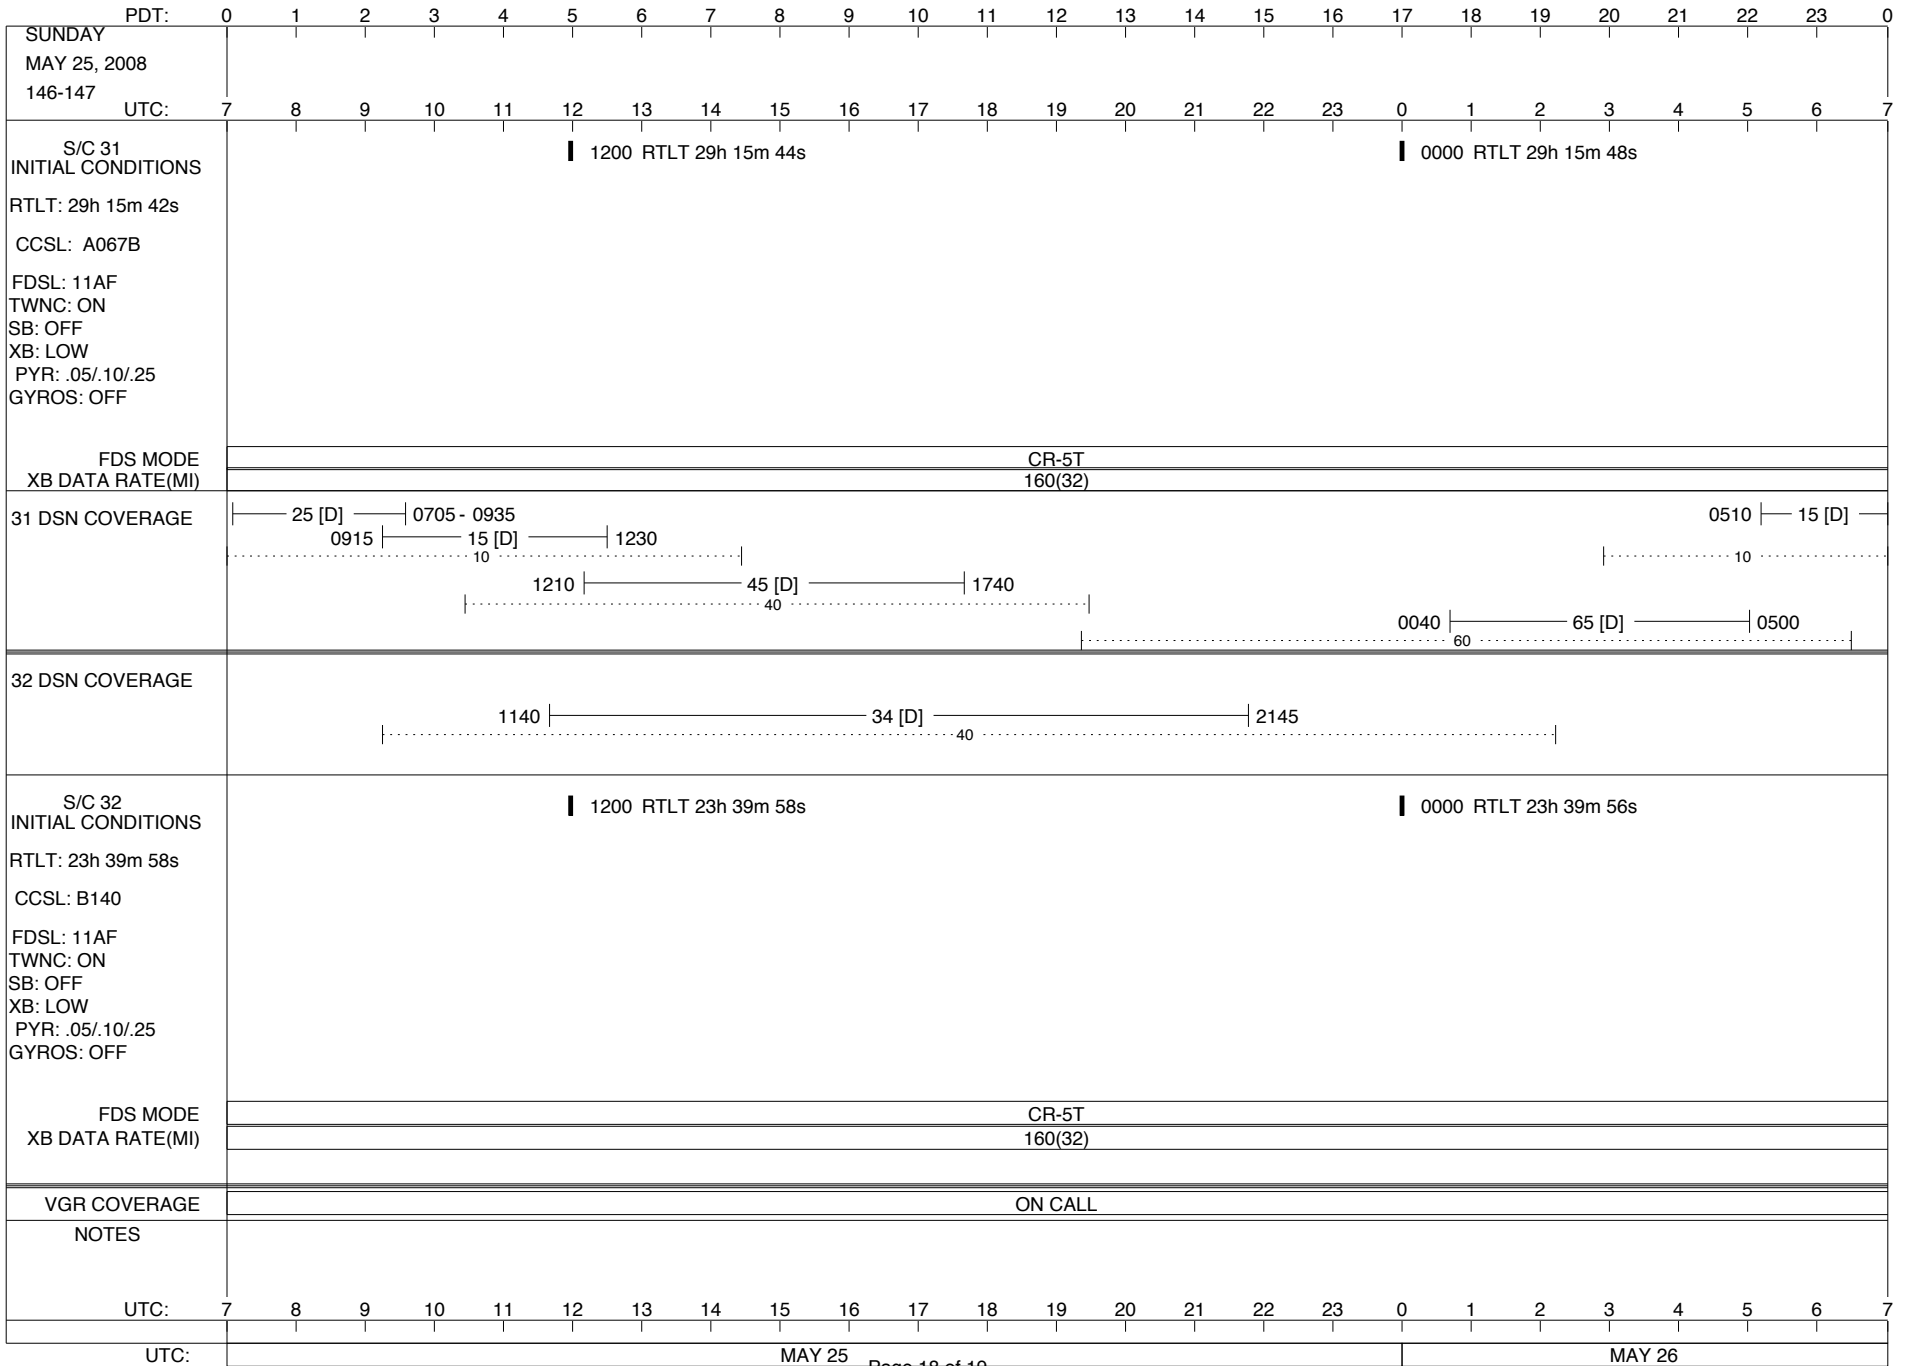

VOYAGER

Space Flight Operations Schedule (SFOS)

Issue Date: May 7, 2008

For the Period: 05/08/08 to 05/26/08 (08-129 – 08-147)

DSN OPSCHIEF (1) 230-102

SCIENCE

FLIGHT TEAM (15) 600-100

DSOT (1) 230-102

ISSUE DATE: 05/16/08 21:46

ISSUE DATE: 05/16/08 21:46

ISSUE DATE: 05/16/08 21:46

ISSUE DATE: 05/16/08 21:46

PDT:	0	1	2	3	4	5	6	7	8	9	10	11	12	13	14	15	16	17	18	19	20	21	22	23	0			
WEDNESDAY MAY 21, 2008 142-143																												
UTC:	7	8	9	10	11	12	13	14	15	16	17	18	19	20	21	22	23	0	1	2	3	4	5	6	7			
S/C 31 INITIAL CONDITIONS RTLTL: 29h 15m 14s CCSL: A067B FDSL: 11AF TWNC: ON SB: OFF XB: LOW PYR: .05/.10/.25 GYROS: OFF	1200 RTLTL 29h 15m 18s												0000 RTLTL 29h 15m 20s															
FDS MODE XB DATA RATE(MI)													CR-5T 160(32)															
31 DSN COVERAGE	0750 25 [D] 15 [D] 0730 - 1300 40												25 [D] 0610 10 2345 65 [D] 0235 0215 63 [T] 0545 60															
32 DSN COVERAGE	1150 45 [D] 40												2145 2125 34 [D] 0000 40															
S/C 32 INITIAL CONDITIONS RTLTL: 23h 40m 6s CCSL: B140 FDSL: 11AF TWNC: ON SB: OFF XB: LOW PYR: .05/.10/.25 GYROS: OFF	1200 RTLTL 23h 40m 4s												0000 RTLTL 23h 40m 4s															
FDS MODE XB DATA RATE(MI)													CR-5T 160(32)															
VGR COVERAGE													ON CALL															
NOTES																												
UTC:	7	8	9	10	11	12	13	14	15	16	17	18	19	20	21	22	23	0	1	2	3	4	5	6	7			
UTC:	MAY 21														MAY 22													