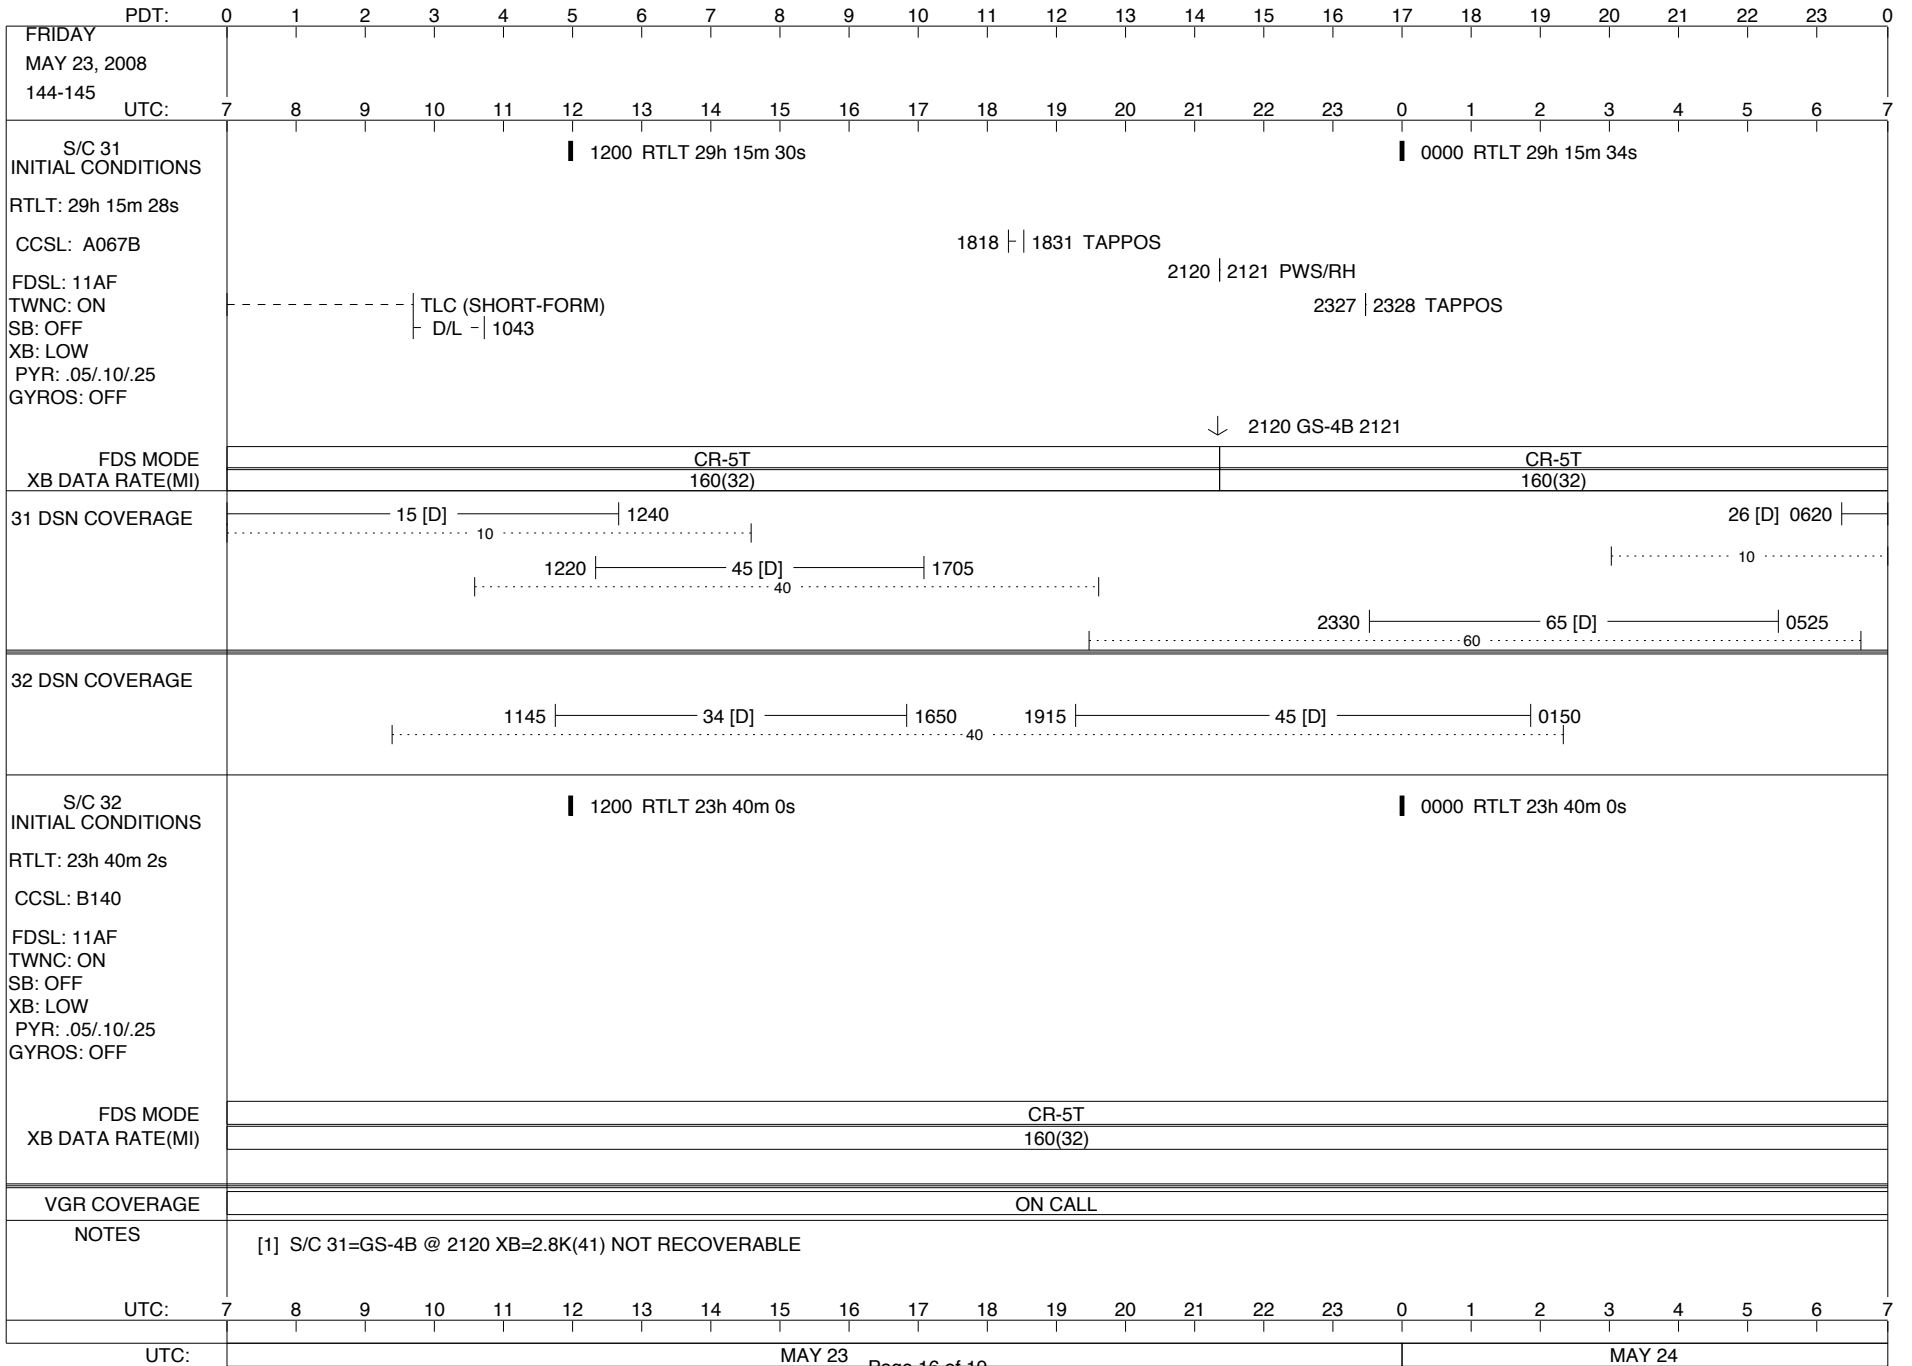

VOYAGER

Space Flight Operations Schedule (SFOS)

Issue Date: May 7, 2008

For the Period: 05/08/08 to 05/26/08 (08-129 – 08-147)

DSN OPSCHIEF (1) 230-102

SCIENCE

FLIGHT TEAM (15) 600-100

DSOT (1) 230-102

ISSUE DATE: 05/16/08 21:46

ISSUE DATE: 05/16/08 21:46

ISSUE DATE: 05/16/08 21:46

ISSUE DATE: 05/16/08 21:46

PDT:	0	1	2	3	4	5	6	7	8	9	10	11	12	13	14	15	16	17	18	19	20	21	22	23	0			
WEDNESDAY MAY 21, 2008 142-143																												
UTC:	7	8	9	10	11	12	13	14	15	16	17	18	19	20	21	22	23	0	1	2	3	4	5	6	7			
S/C 31 INITIAL CONDITIONS RTLTL: 29h 15m 14s CCSL: A067B FDSL: 11AF TWNC: ON SB: OFF XB: LOW PYR: .05/.10/.25 GYROS: OFF	1200 RTLTL 29h 15m 18s												0000 RTLTL 29h 15m 20s															
FDS MODE XB DATA RATE(MI)													CR-5T 160(32)															
31 DSN COVERAGE	0750 25 [D] 15 [D] 0730 - 1300 40												25 [D] 0610 10 2345 65 [D] 0235 0215 63 [T] 0545 60															
32 DSN COVERAGE	1150 45 [D] 40												2145 2125 34 [D] 0000 40															
S/C 32 INITIAL CONDITIONS RTLTL: 23h 40m 6s CCSL: B140 FDSL: 11AF TWNC: ON SB: OFF XB: LOW PYR: .05/.10/.25 GYROS: OFF	1200 RTLTL 23h 40m 4s												0000 RTLTL 23h 40m 4s															
FDS MODE XB DATA RATE(MI)													CR-5T 160(32)															
VGR COVERAGE													ON CALL															
NOTES																												
UTC:	7	8	9	10	11	12	13	14	15	16	17	18	19	20	21	22	23	0	1	2	3	4	5	6	7			
UTC:	MAY 21														MAY 22													