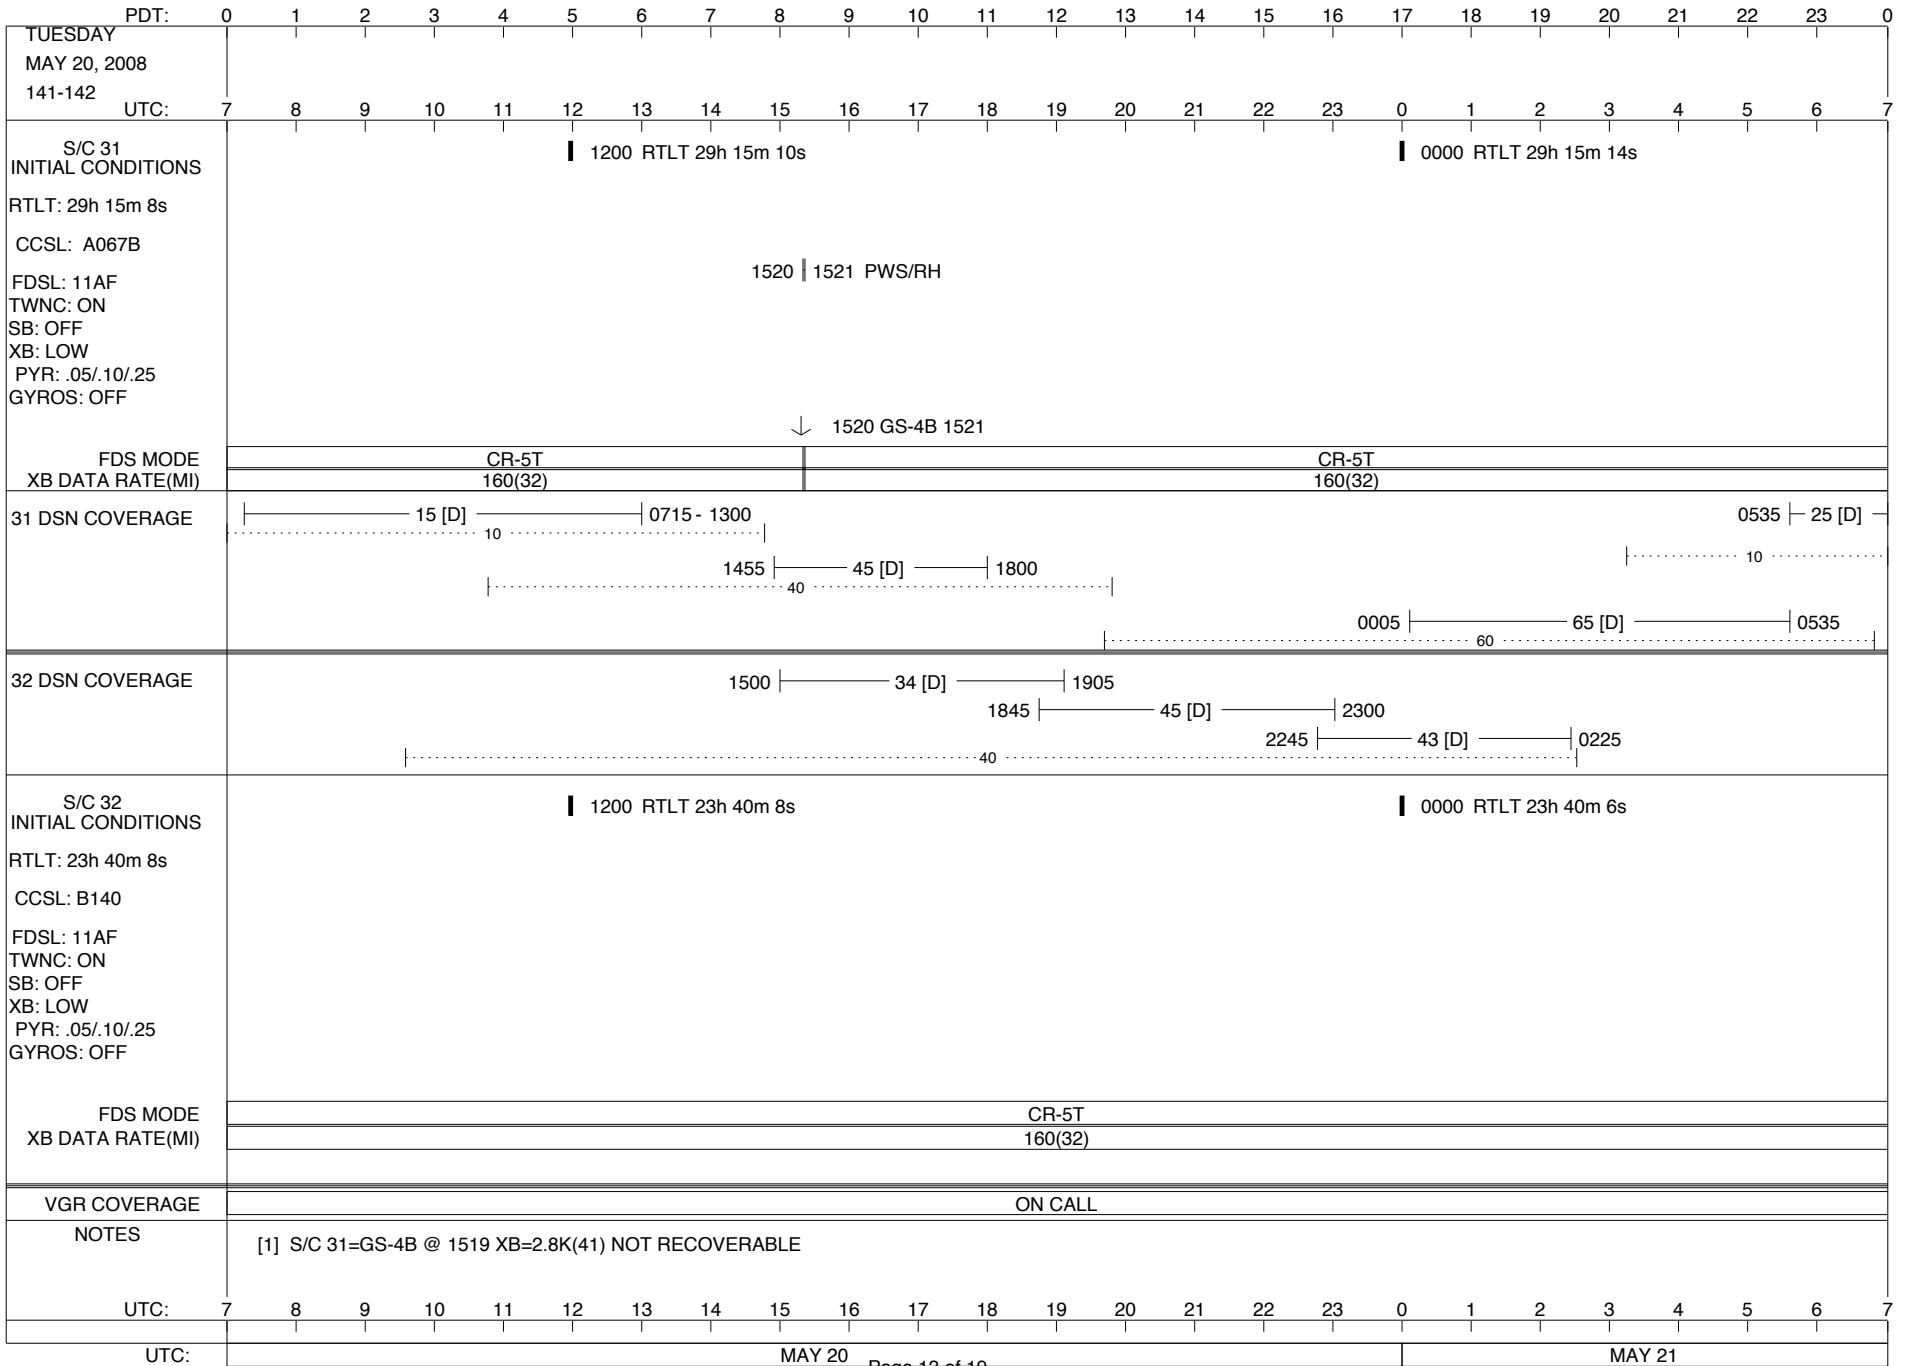

VOYAGER

Space Flight Operations Schedule (SFOS)

Issue Date: May 7, 2008

For the Period: 05/08/08 to 05/26/08 (08-129 – 08-147)

DSN OPSCHIEF (1) 230-102

SCIENCE

FLIGHT TEAM (15) 600-100

DSOT (1) 230-102

ISSUE DATE: 05/16/08 21:46

ISSUE DATE: 05/16/08 21:46

ISSUE DATE: 05/16/08 21:46

ISSUE DATE: 05/16/08 21:46

PDT:	0	1	2	3	4	5	6	7	8	9	10	11	12	13	14	15	16	17	18	19	20	21	22	23	0			
WEDNESDAY MAY 21, 2008 142-143																												
UTC:	7	8	9	10	11	12	13	14	15	16	17	18	19	20	21	22	23	0	1	2	3	4	5	6	7			
S/C 31 INITIAL CONDITIONS RTLTL: 29h 15m 14s CCSL: A067B FDSL: 11AF TWNC: ON SB: OFF XB: LOW PYR: .05/.10/.25 GYROS: OFF	1200 RTLTL 29h 15m 18s												0000 RTLTL 29h 15m 20s															
FDS MODE XB DATA RATE(MI)													CR-5T 160(32)															
31 DSN COVERAGE	0750 25 [D] 15 [D] 0730 - 1300 40												25 [D] 0610 10 2345 65 [D] 0235 0215 63 [T] 0545 60															
32 DSN COVERAGE	1150 45 [D] 40												2145 2125 34 [D] 0000 40															
S/C 32 INITIAL CONDITIONS RTLTL: 23h 40m 6s CCSL: B140 FDSL: 11AF TWNC: ON SB: OFF XB: LOW PYR: .05/.10/.25 GYROS: OFF	1200 RTLTL 23h 40m 4s												0000 RTLTL 23h 40m 4s															
FDS MODE XB DATA RATE(MI)													CR-5T 160(32)															
VGR COVERAGE													ON CALL															
NOTES																												
UTC:	7	8	9	10	11	12	13	14	15	16	17	18	19	20	21	22	23	0	1	2	3	4	5	6	7			
UTC:	MAY 21														MAY 22													