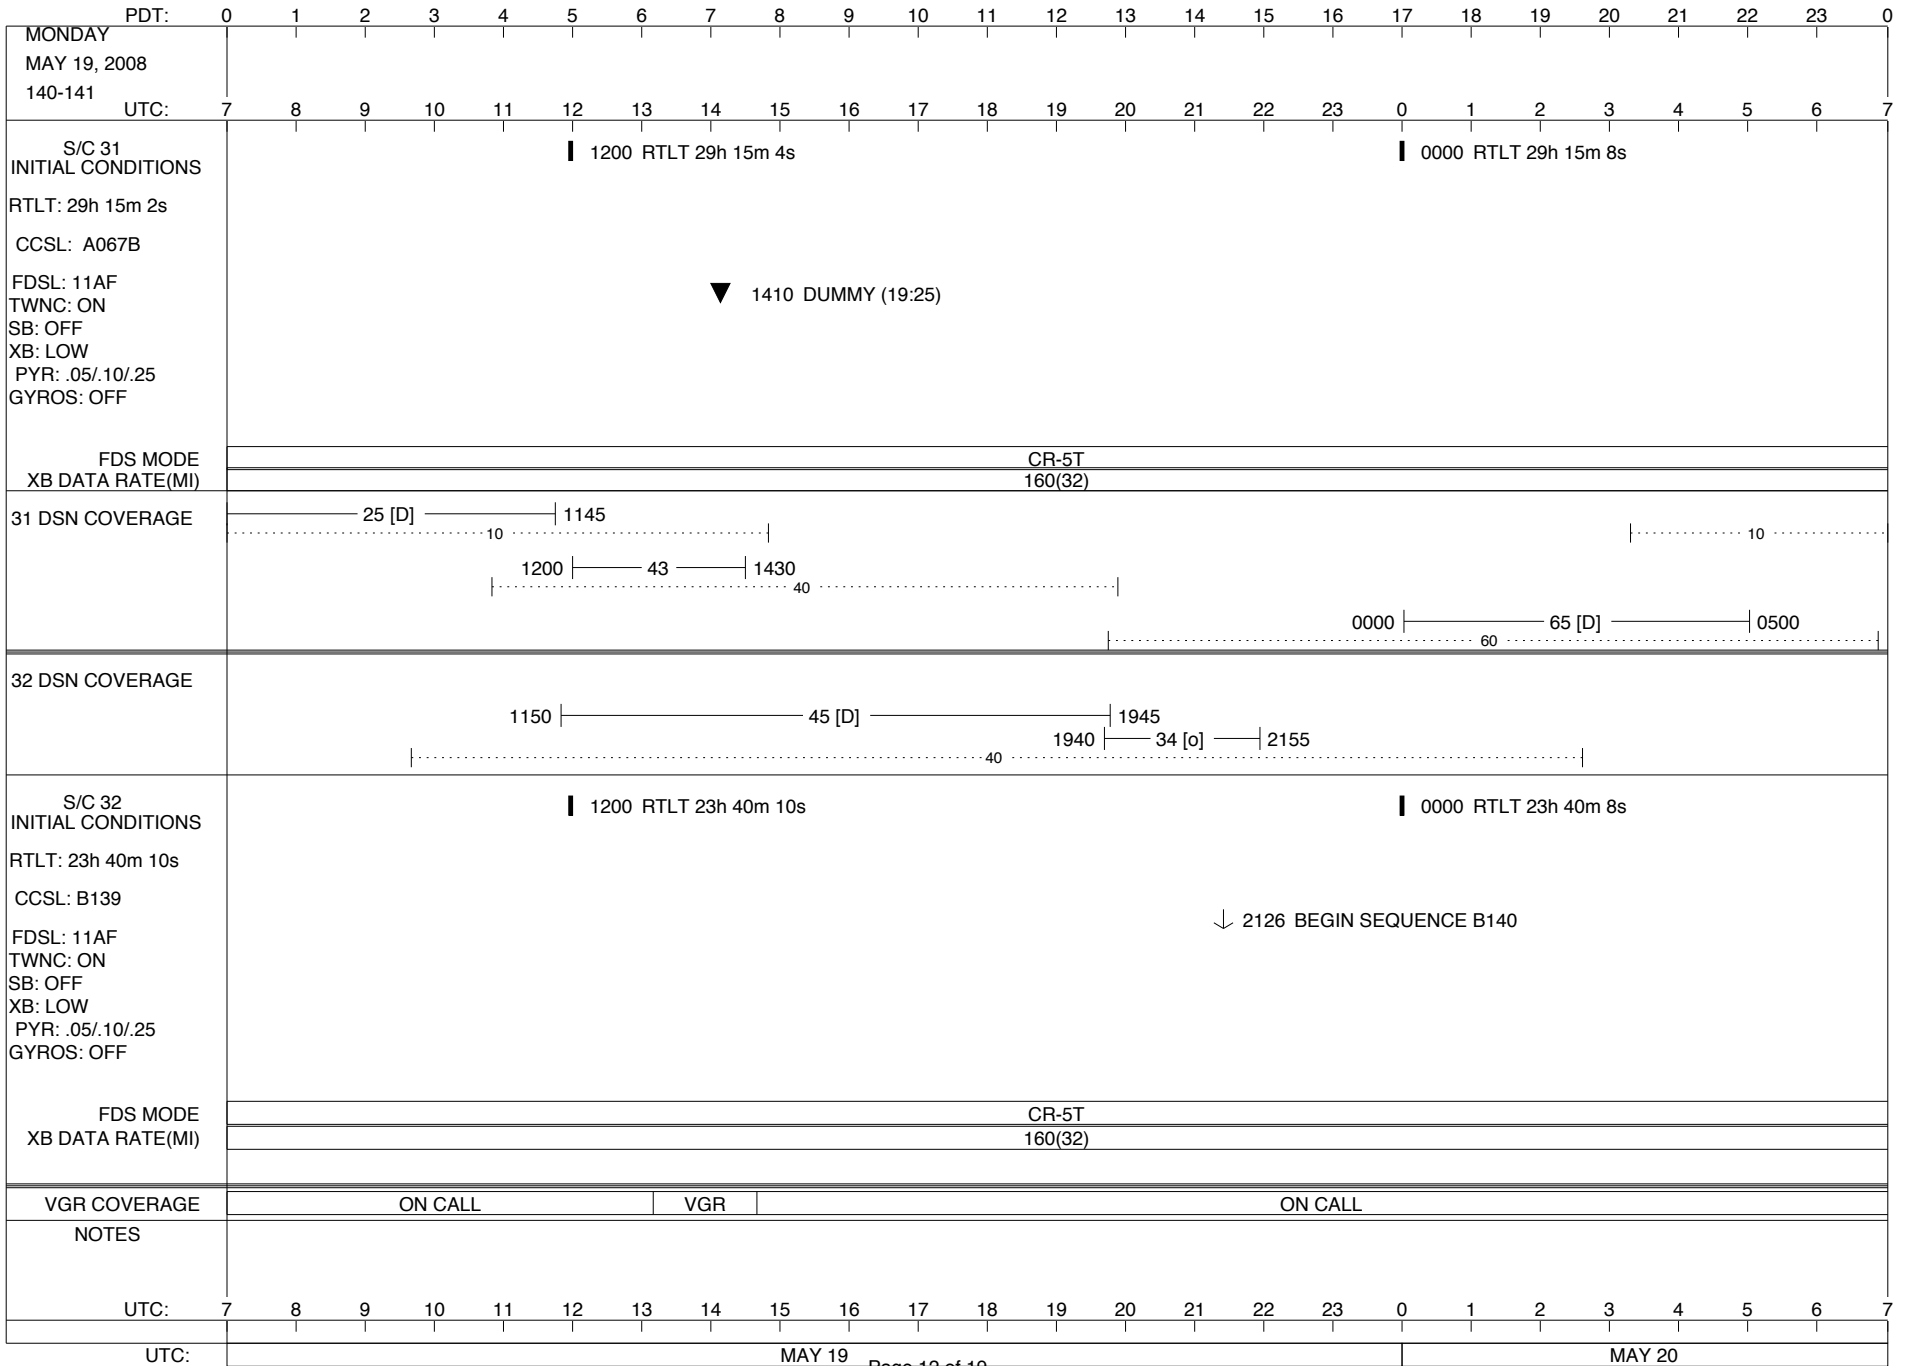

VOYAGER

Space Flight Operations Schedule (SFOS)

Issue Date: May 7, 2008

For the Period: 05/08/08 to 05/26/08 (08-129 – 08-147)

DSN OPSCHIEF (1) 230-102

SCIENCE

FLIGHT TEAM (15) 600-100

DSOT (1) 230-102

ISSUE DATE: 05/16/08 21:46

ISSUE DATE: 05/16/08 21:46

ISSUE DATE: 05/16/08 21:46

ISSUE DATE: 05/16/08 21:46

PDT:	0	1	2	3	4	5	6	7	8	9	10	11	12	13	14	15	16	17	18	19	20	21	22	23	0			
WEDNESDAY MAY 21, 2008 142-143																												
UTC:	7	8	9	10	11	12	13	14	15	16	17	18	19	20	21	22	23	0	1	2	3	4	5	6	7			
S/C 31 INITIAL CONDITIONS RTLTL: 29h 15m 14s CCSL: A067B FDSL: 11AF TWNC: ON SB: OFF XB: LOW PYR: .05/.10/.25 GYROS: OFF	1200 RTLTL 29h 15m 18s												0000 RTLTL 29h 15m 20s															
FDS MODE XB DATA RATE(MI)													CR-5T 160(32)															
31 DSN COVERAGE	0750 25 [D] 15 [D] 0730 - 1300 40												25 [D] 0610 10 2345 65 [D] 0235 0215 63 [T] 0545 60															
32 DSN COVERAGE	1150 45 [D] 40												2145 2125 34 [D] 0000 40															
S/C 32 INITIAL CONDITIONS RTLTL: 23h 40m 6s CCSL: B140 FDSL: 11AF TWNC: ON SB: OFF XB: LOW PYR: .05/.10/.25 GYROS: OFF	1200 RTLTL 23h 40m 4s												0000 RTLTL 23h 40m 4s															
FDS MODE XB DATA RATE(MI)													CR-5T 160(32)															
VGR COVERAGE													ON CALL															
NOTES																												
UTC:	7	8	9	10	11	12	13	14	15	16	17	18	19	20	21	22	23	0	1	2	3	4	5	6	7			
UTC:	MAY 21														MAY 22													