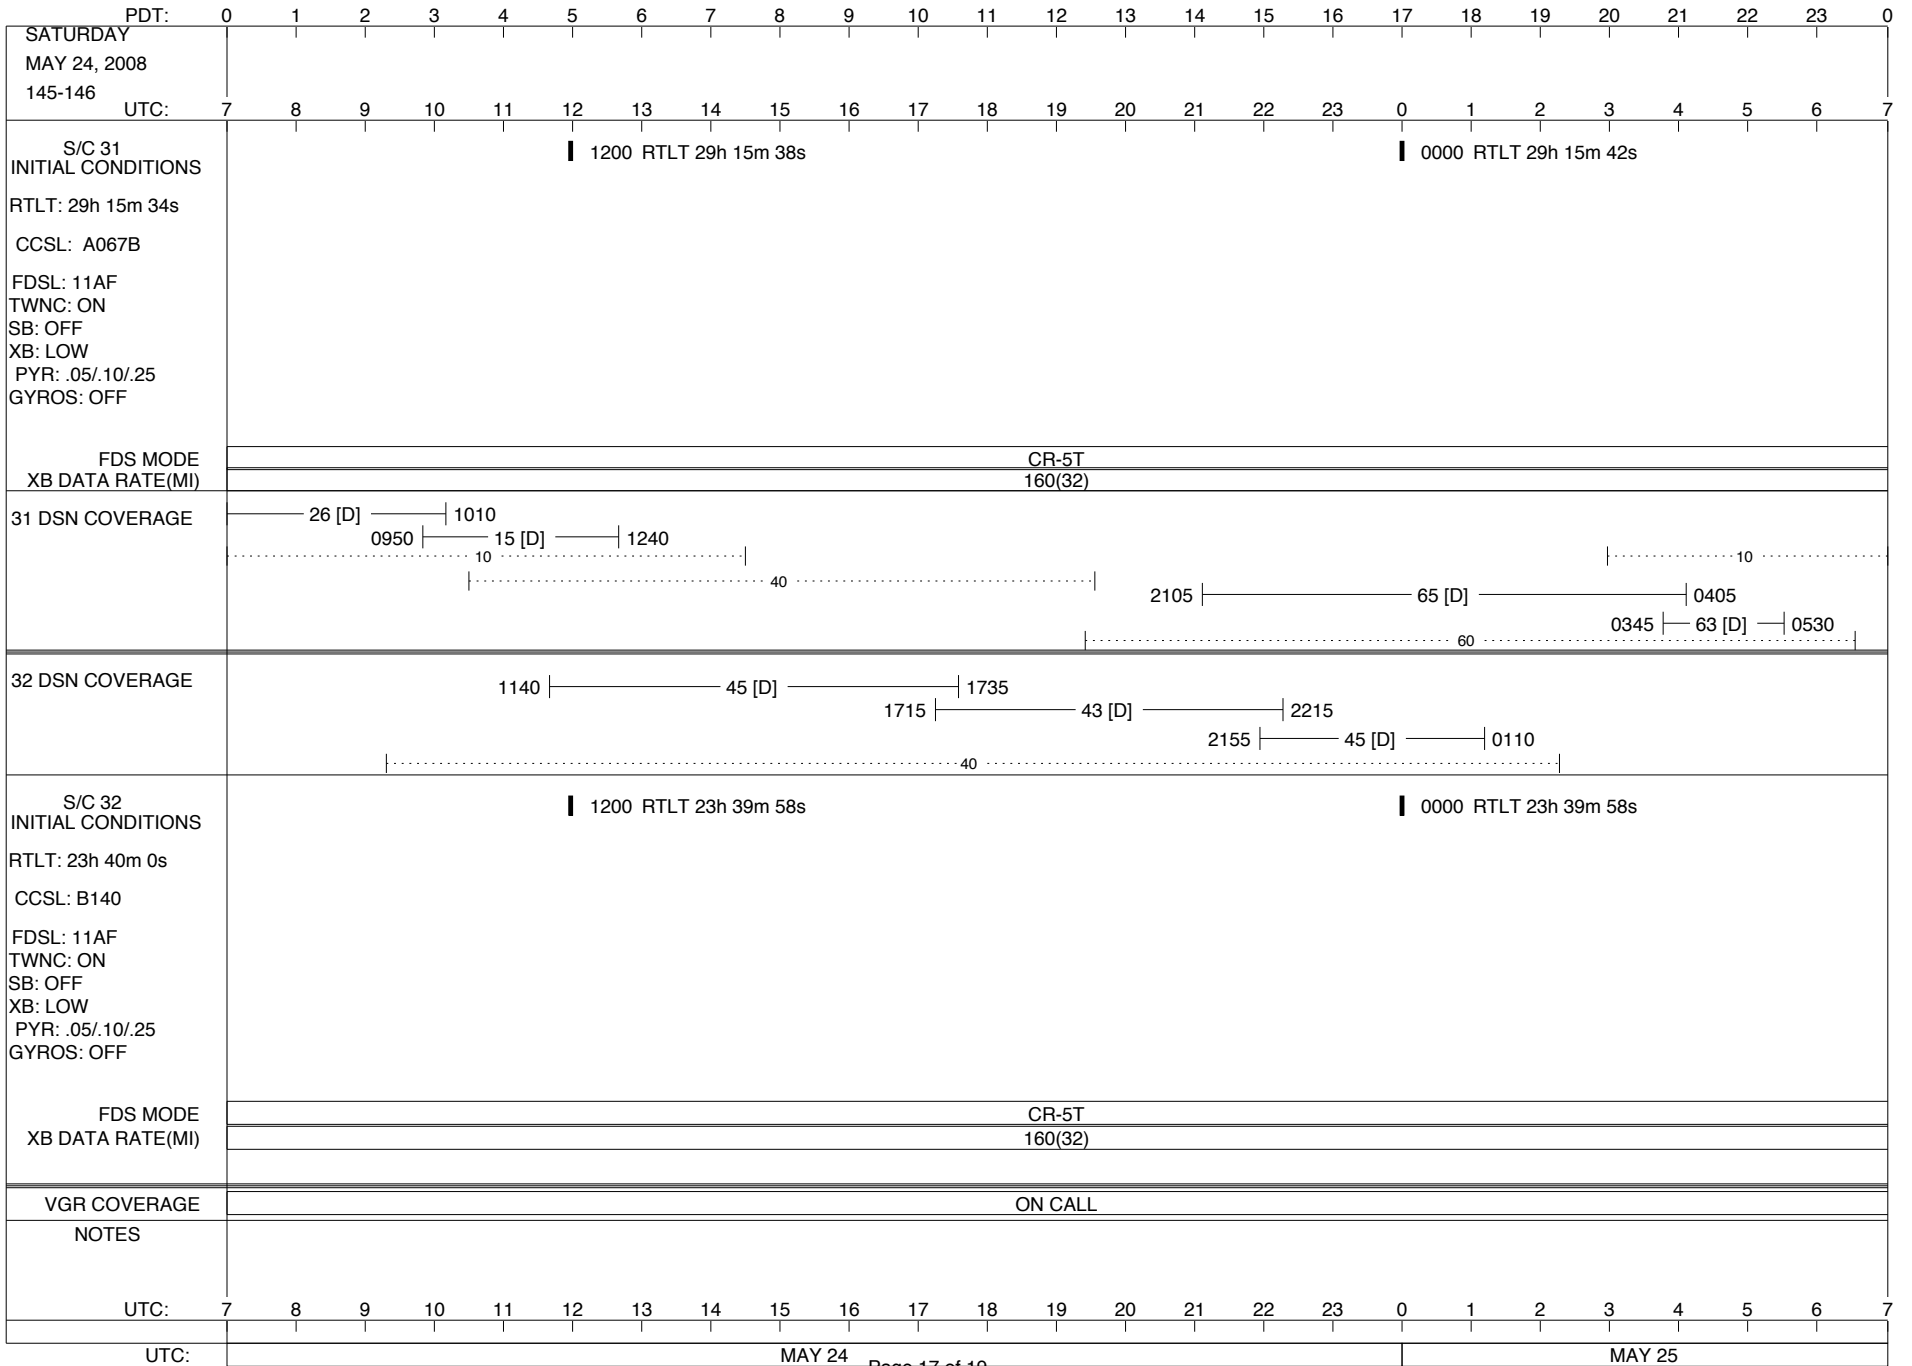

VOYAGER

Space Flight Operations Schedule (SFOS)

Issue Date: May 7, 2008

For the Period: 05/08/08 to 05/26/08 (08-129 – 08-147)

DSN OPSCHIEF (1) 230-102

SCIENCE

FLIGHT TEAM (15) 600-100

DSOT (1) 230-102

ISSUE DATE: 05/16/08 21:46

ISSUE DATE: 05/16/08 21:46

ISSUE DATE: 05/16/08 21:46

ISSUE DATE: 05/16/08 21:46

PDT:	0	1	2	3	4	5	6	7	8	9	10	11	12	13	14	15	16	17	18	19	20	21	22	23	0			
WEDNESDAY MAY 21, 2008 142-143																												
UTC:	7	8	9	10	11	12	13	14	15	16	17	18	19	20	21	22	23	0	1	2	3	4	5	6	7			
S/C 31 INITIAL CONDITIONS RTLTL: 29h 15m 14s CCSL: A067B FDSL: 11AF TWNC: ON SB: OFF XB: LOW PYR: .05/.10/.25 GYROS: OFF	1200 RTLTL 29h 15m 18s												0000 RTLTL 29h 15m 20s															
FDS MODE XB DATA RATE(MI)													CR-5T 160(32)															
31 DSN COVERAGE	0750 25 [D] 15 [D] 0730 - 1300 40												25 [D] 0610 10 2345 65 [D] 0235 0215 63 [T] 0545 60															
32 DSN COVERAGE	1150 45 [D] 40												2145 2125 34 [D] 0000 40															
S/C 32 INITIAL CONDITIONS RTLTL: 23h 40m 6s CCSL: B140 FDSL: 11AF TWNC: ON SB: OFF XB: LOW PYR: .05/.10/.25 GYROS: OFF	1200 RTLTL 23h 40m 4s												0000 RTLTL 23h 40m 4s															
FDS MODE XB DATA RATE(MI)													CR-5T 160(32)															
VGR COVERAGE													ON CALL															
NOTES																												
UTC:	7	8	9	10	11	12	13	14	15	16	17	18	19	20	21	22	23	0	1	2	3	4	5	6	7			
UTC:	MAY 21														MAY 22													