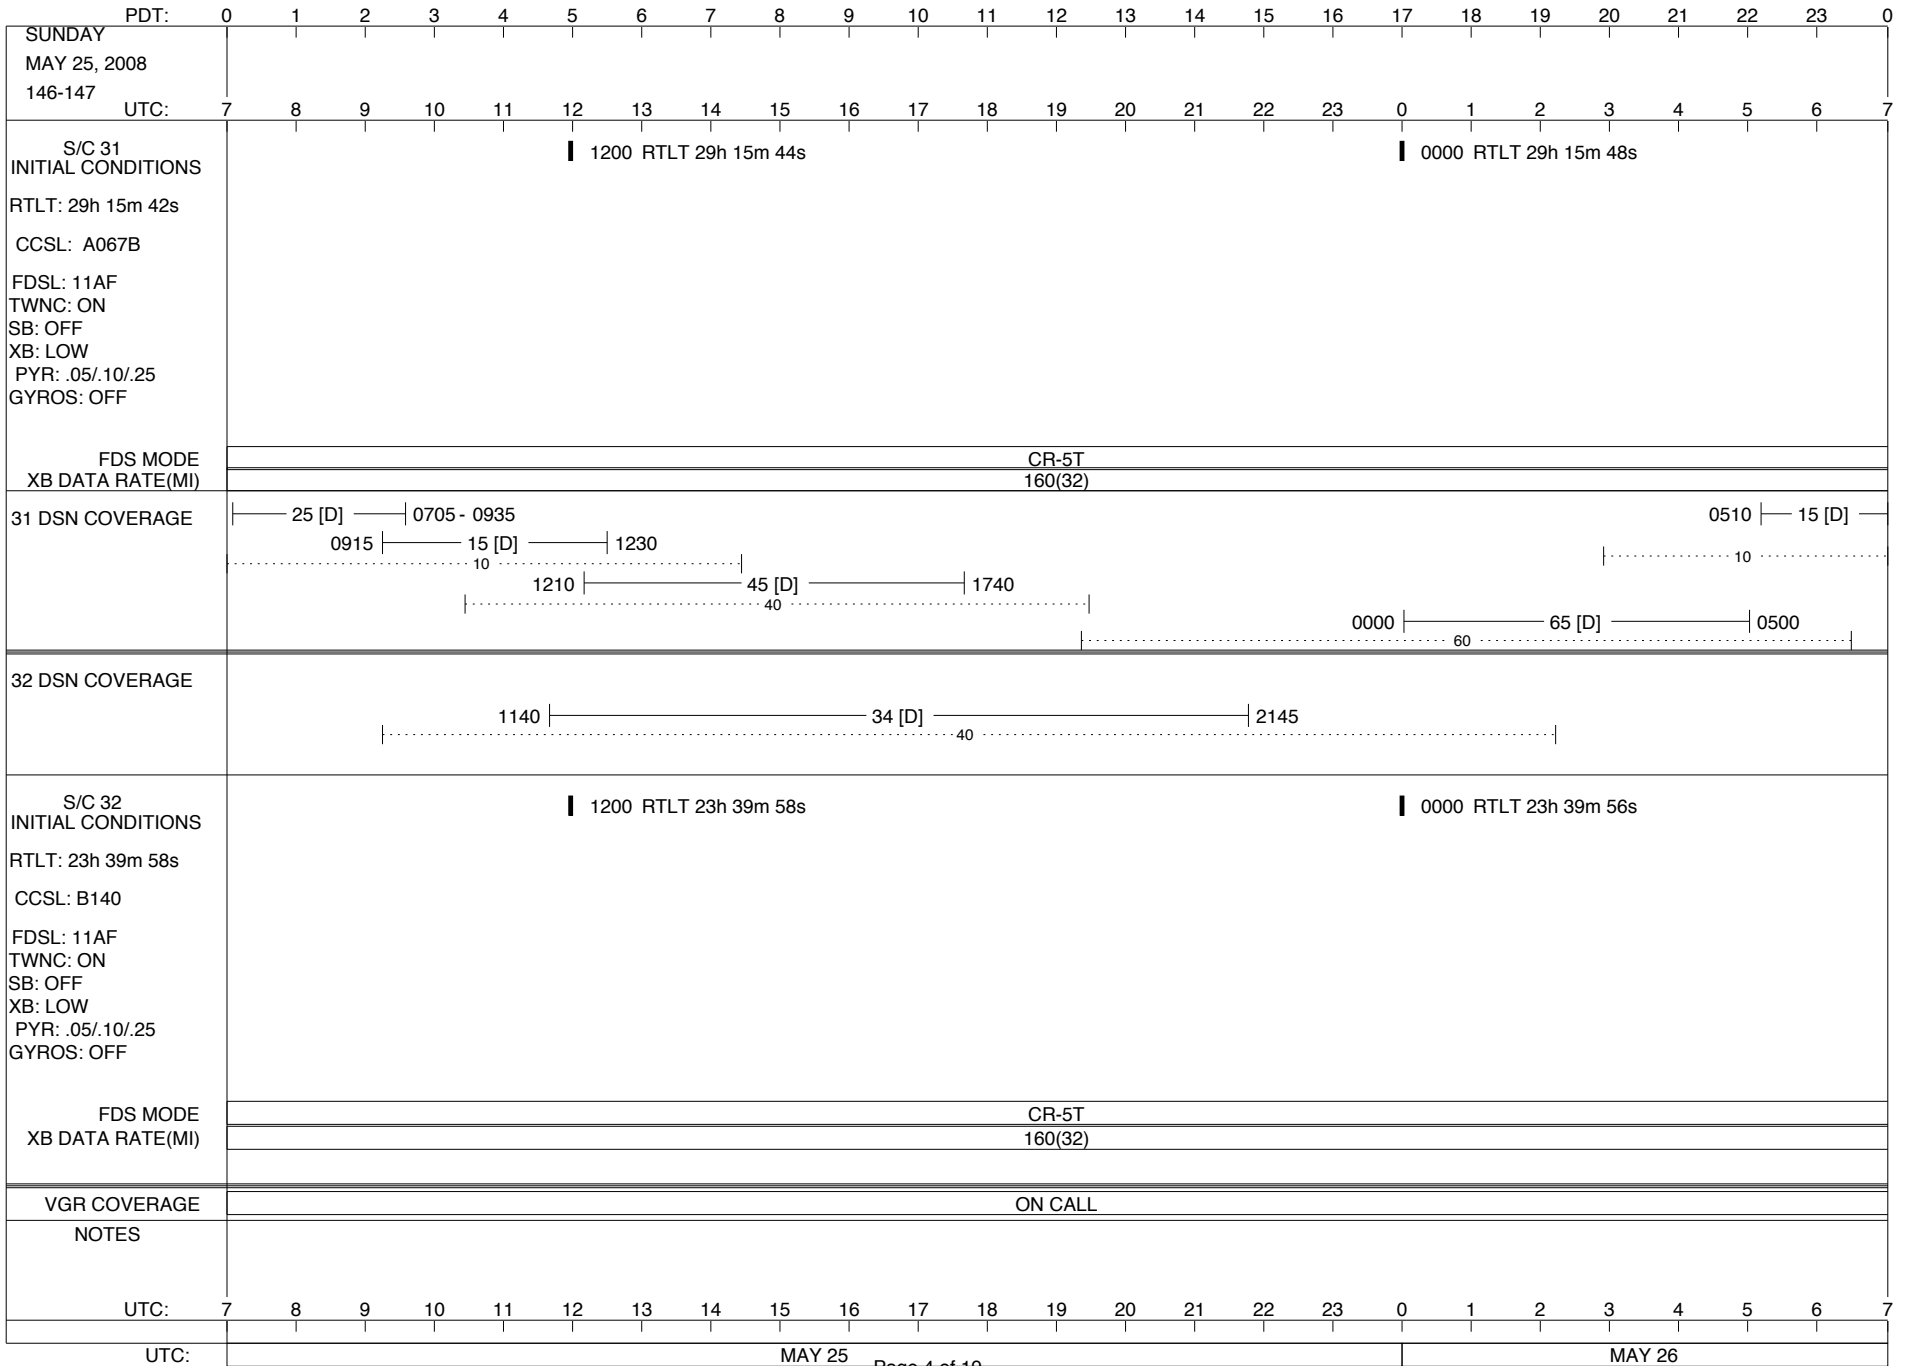

ISSUE DATE: 05/21/08 19:27