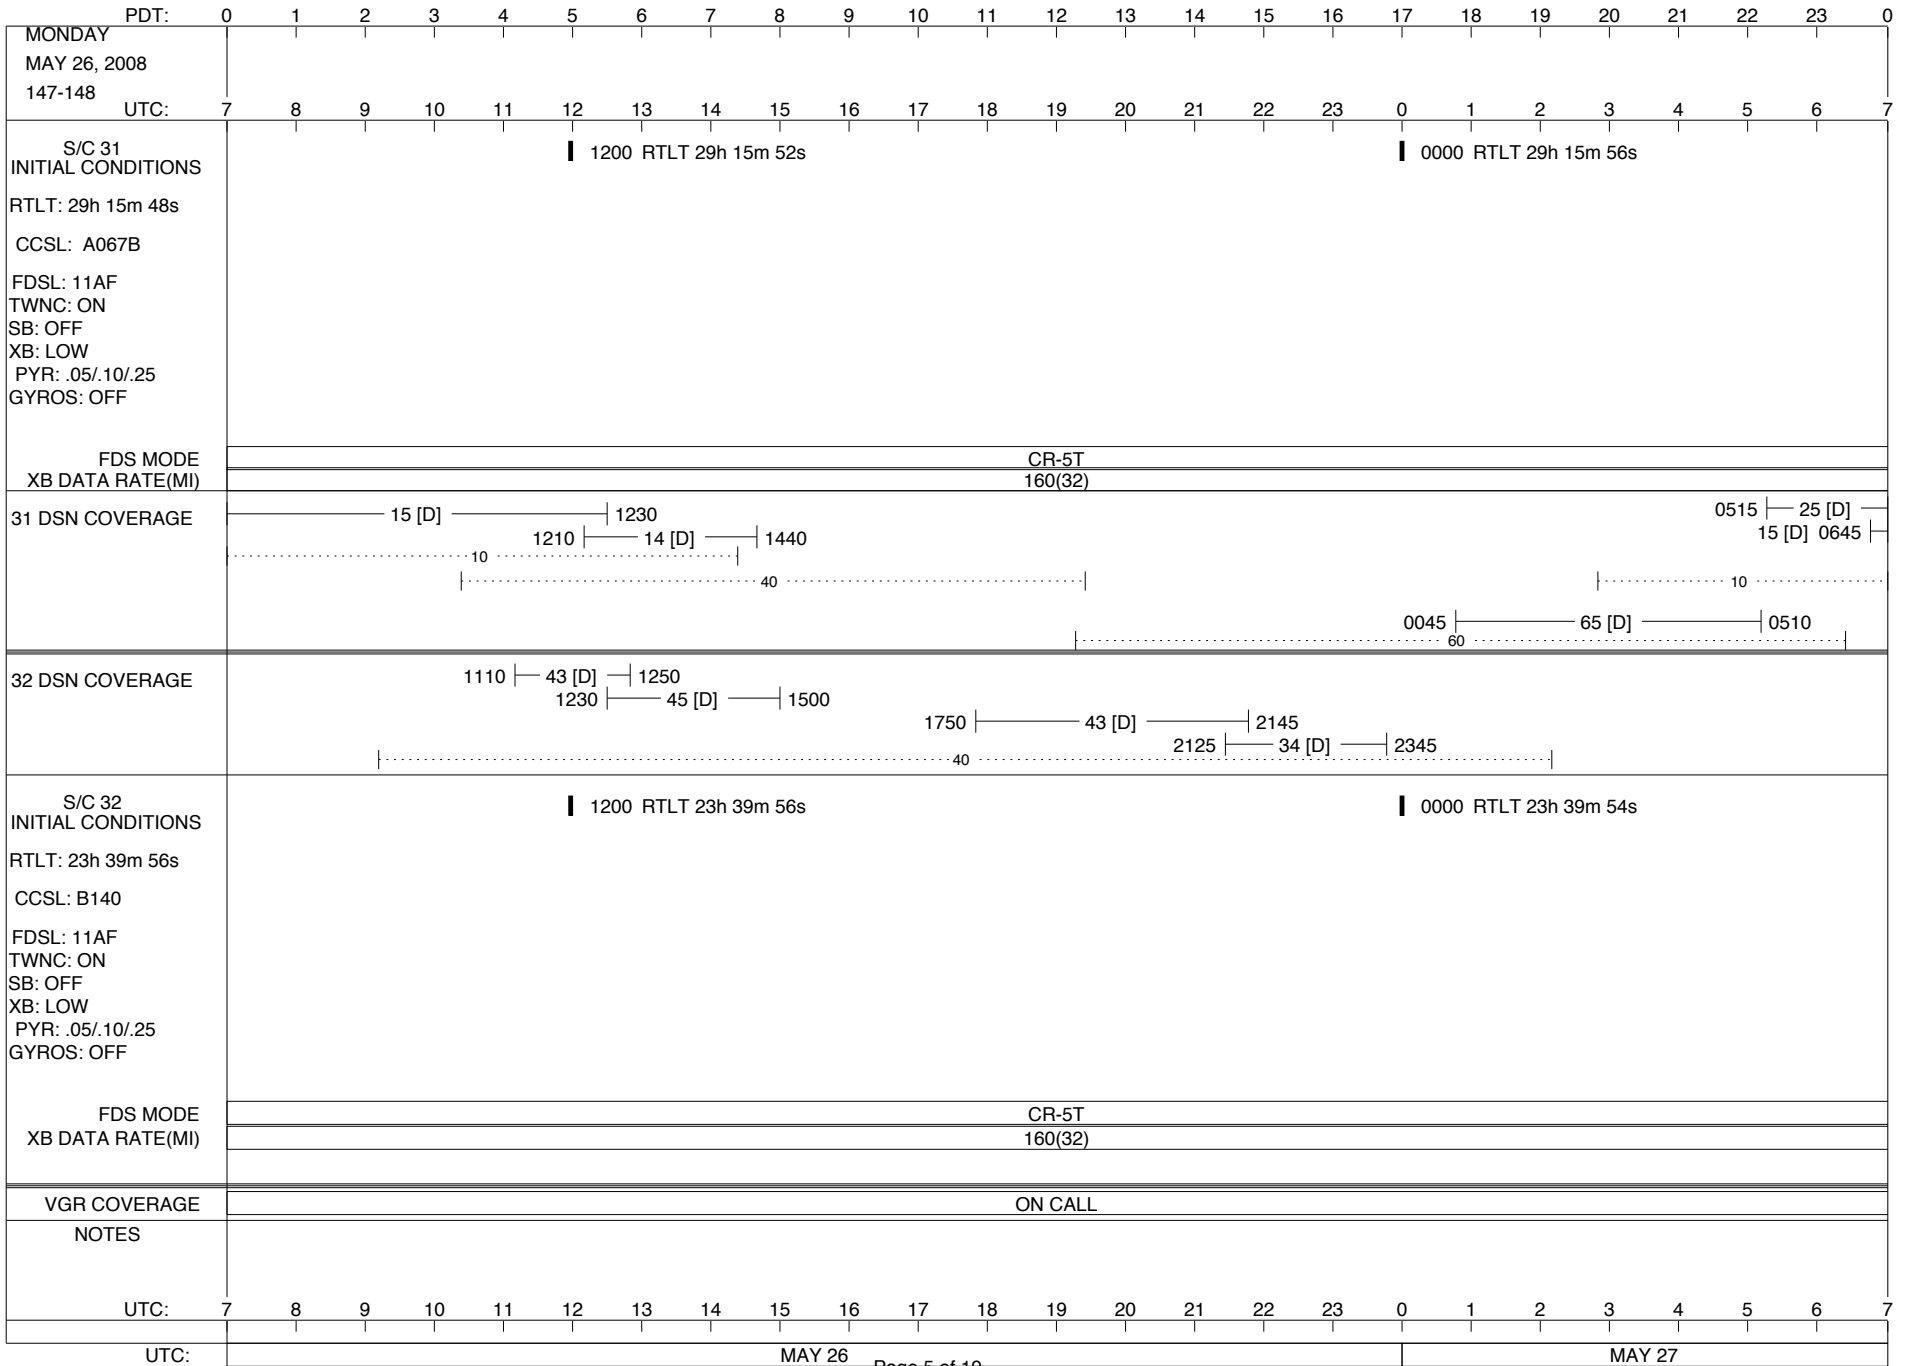

ISSUE DATE: 05/21/08 19:27