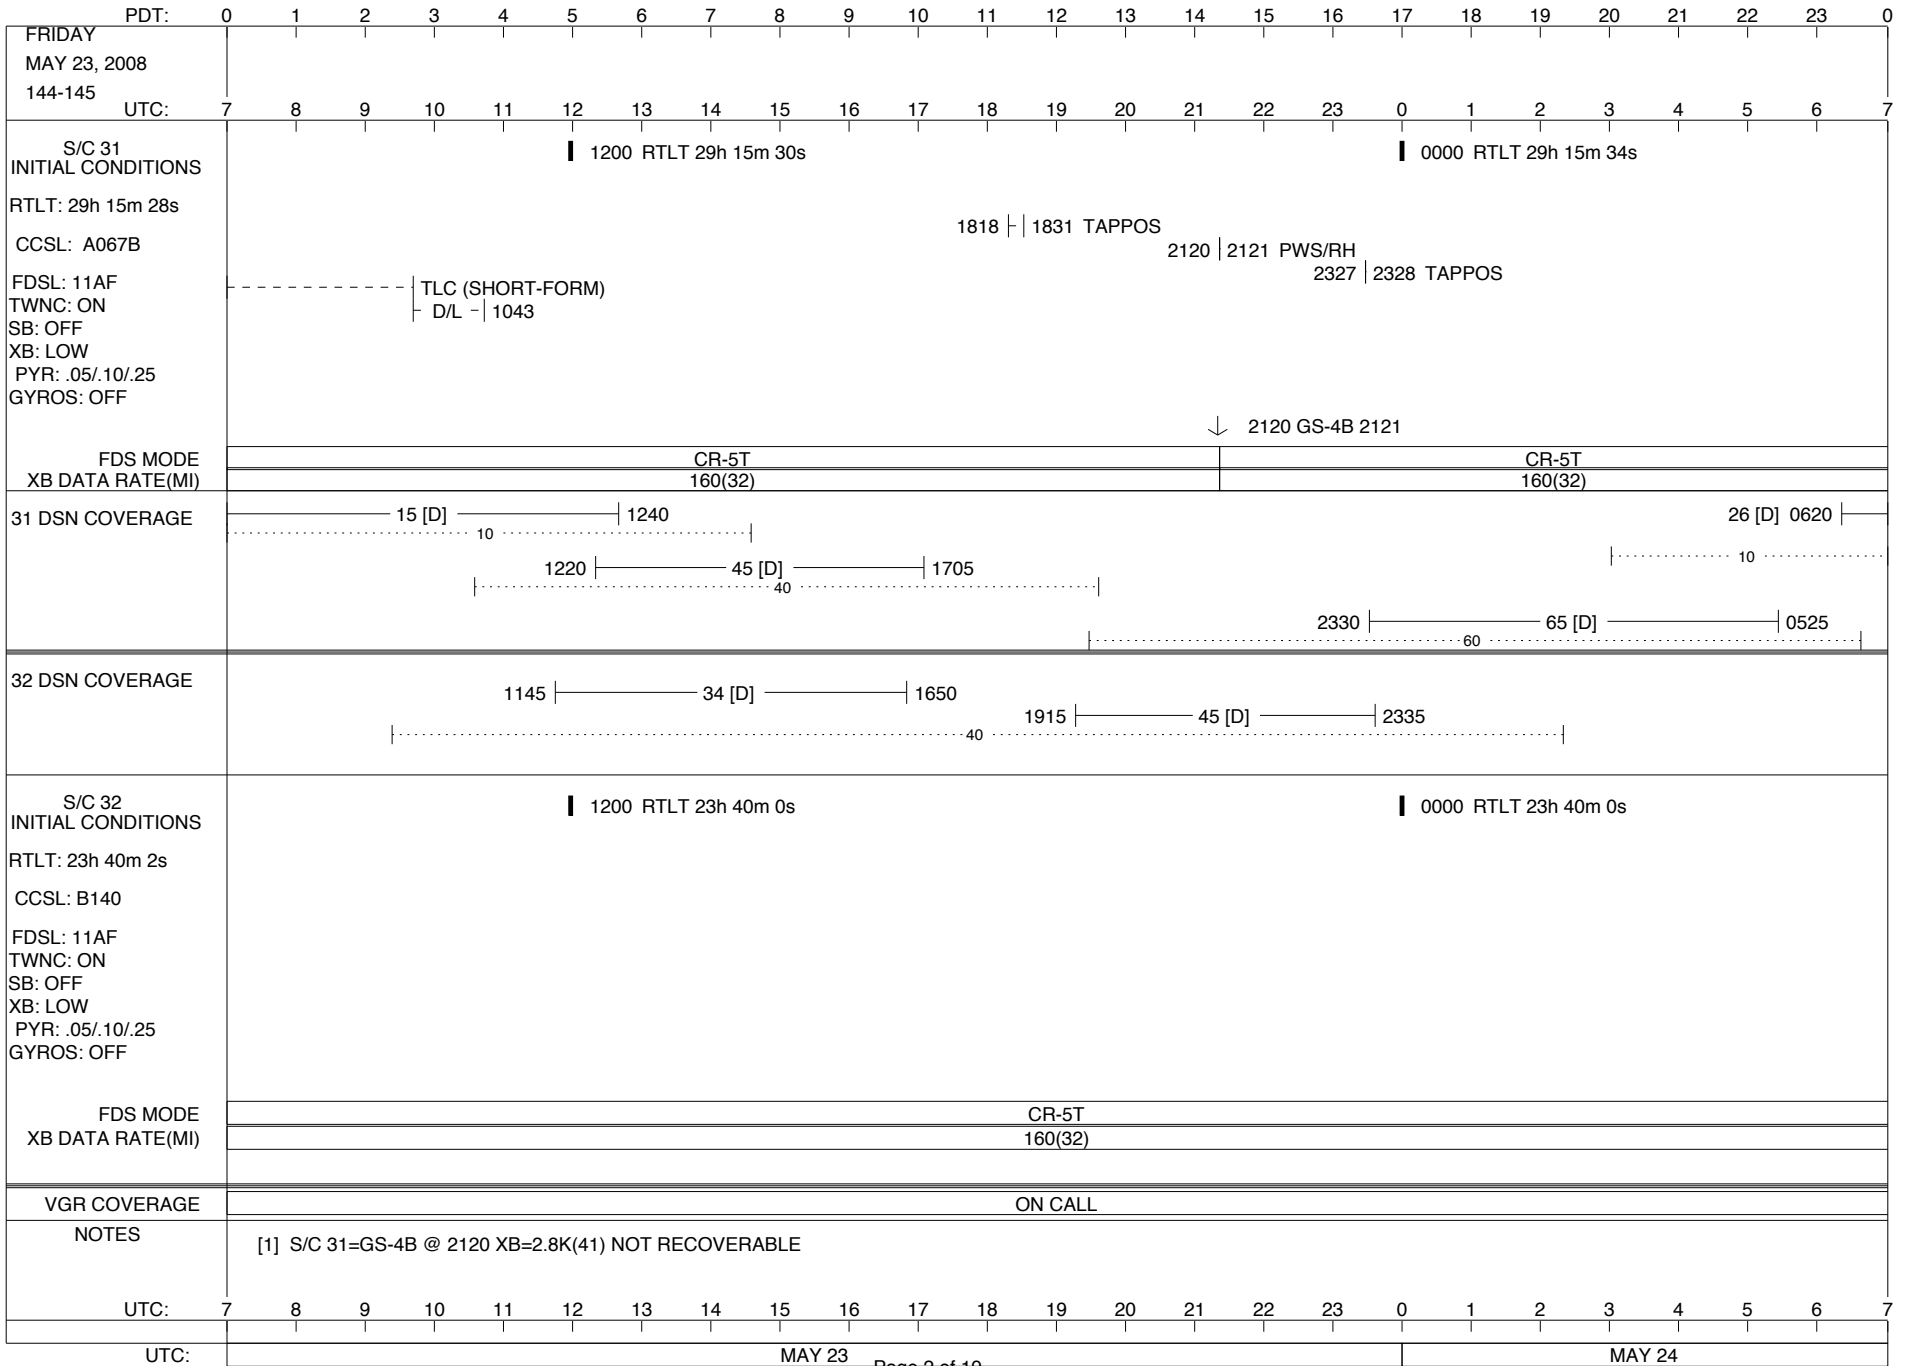

ISSUE DATE: 05/21/08 19:27