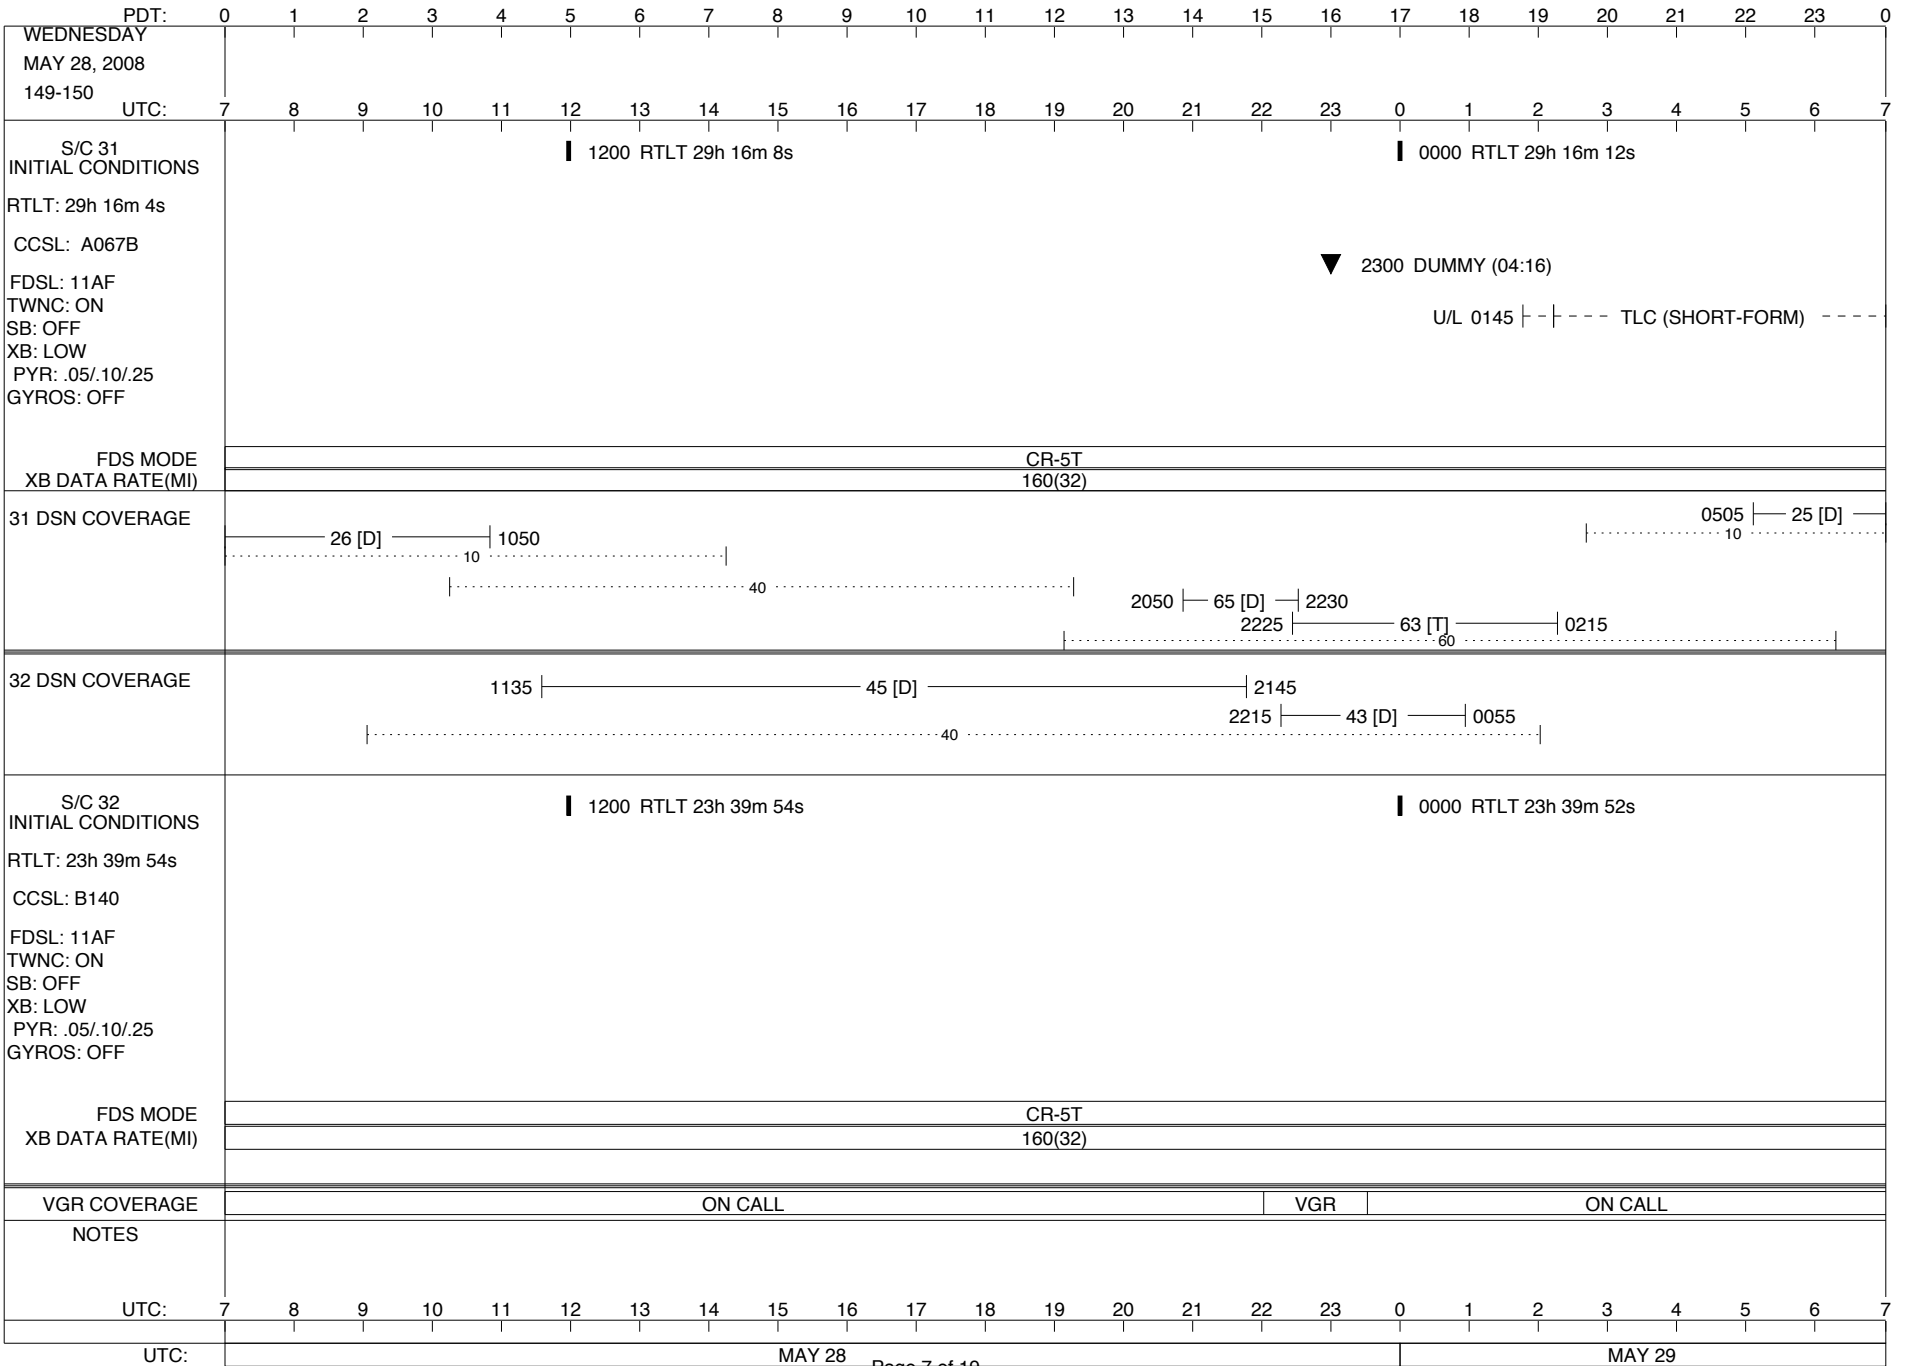

## Space Flight Operations Schedule (SFOS)

Issue Date: May 21, 2008

For the Period: 05/22/08 to 06/09/08 (08-143 – 08-161)

**DSN OPSCHIEF (1) 230-102**

**SCIENCE**

**FLIGHT TEAM (15) 600-100**

**DSOT (1) 230-102**

ISSUE DATE: 05/21/08 19:27

ISSUE DATE: 05/21/08 19:27

PDT:	0	1	2	3	4	5	6	7	8	9	10	11	12	13	14	15	16	17	18	19	20	21	22	23	0			
UTC:	7	8	9	10	11	12	13	14	15	16	17	18	19	20	21	22	23	0	1	2	3	4	5	6	7			
FRIDAY MAY 30, 2008 151-152																												
S/C 31 INITIAL CONDITIONS RTLT: 29h 16m 20s CCSL: A067B FDSL: 11AF TWNC: ON SB: OFF XB: LOW PYR: .05/.10/.25 GYROS: OFF	1200 RTLT 29h 16m 24s												0000 RTLT 29h 16m 28s															
	1754   1807 TAPPOS														2056   2058 PWS/RH 2304   2304 TAPPOS													
	TLC (SHORT-FORM) D/L - 0829														2056 GS-4B 2058													
FDS MODE XB DATA RATE(MI)	CR-5T 160(32)														CR-5T 160(32)													
31 DSN COVERAGE																												
32 DSN COVERAGE																												
S/C 32 INITIAL CONDITIONS RTLT: 23h 39m 52s CCSL: B140 FDSL: 11AF TWNC: ON SB: OFF XB: LOW PYR: .05/.10/.25 GYROS: OFF	1200 RTLT 23h 39m 52s												0000 RTLT 23h 39m 52s															
	----- COMMAND MORATORIUM -----																											
	↓ 1500 GYROS AC ON ↓ 1500 GYRO INIT ↓ 1510 GYRO FAULT TEST																											
FDS MODE XB DATA RATE(MI)	CR-5T 160(32)																											
VGR COVERAGE	ON CALL														VGR ON CALL													
NOTES	[1] S/C 31=GS-4B @ 2056 XB=2.8K(41) NOT RECOVERABLE																											
UTC:	7	8	9	10	11	12	13	14	15	16	17	18	19	20	21	22	23	0	1	2	3	4	5	6	7			
UTC:	MAY 30														MAY 31													