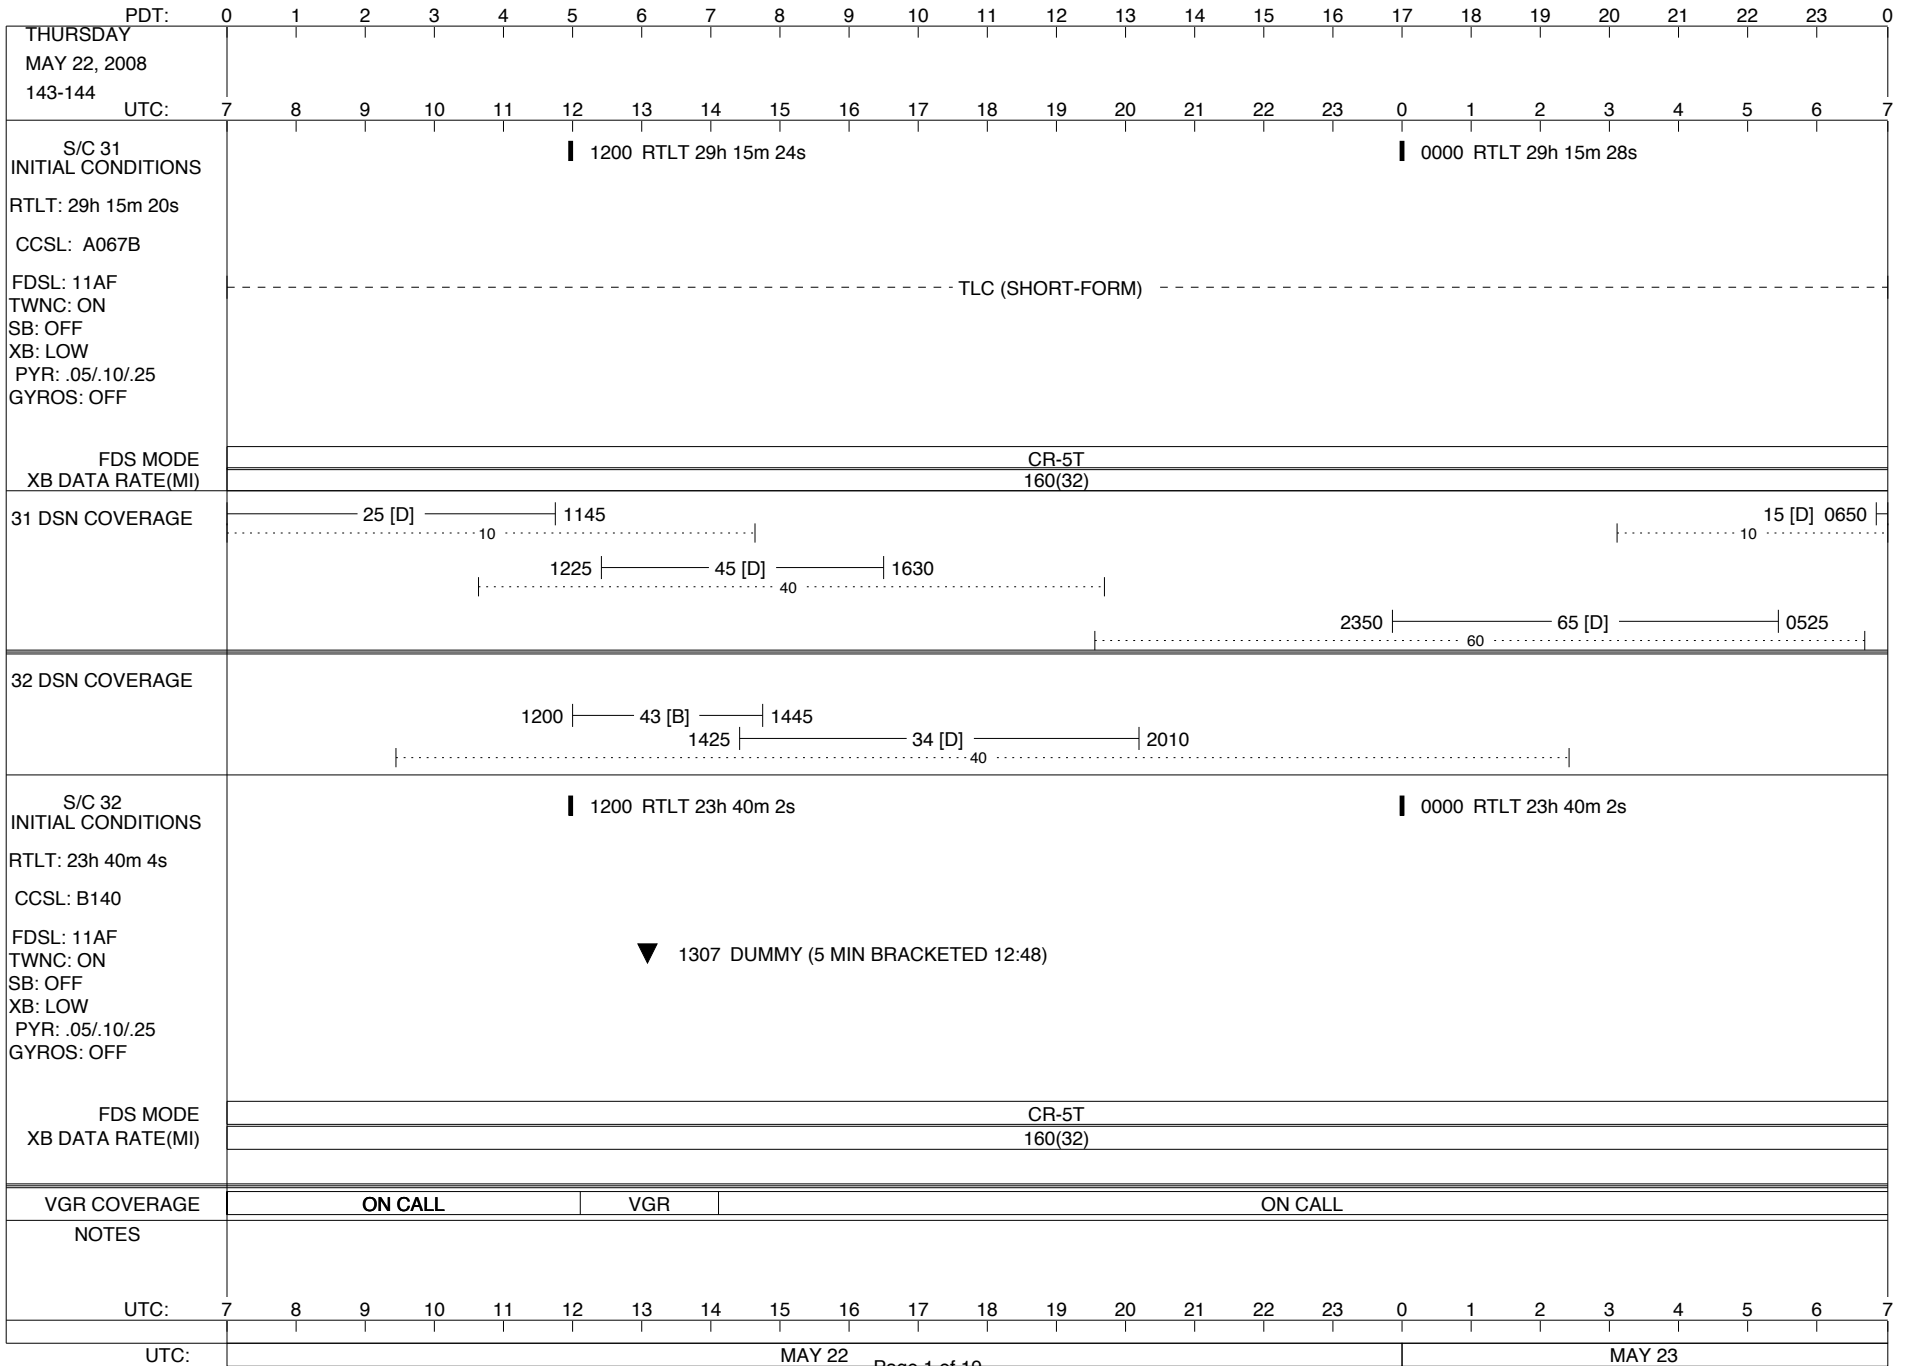

ISSUE DATE: 05/21/08 19:27