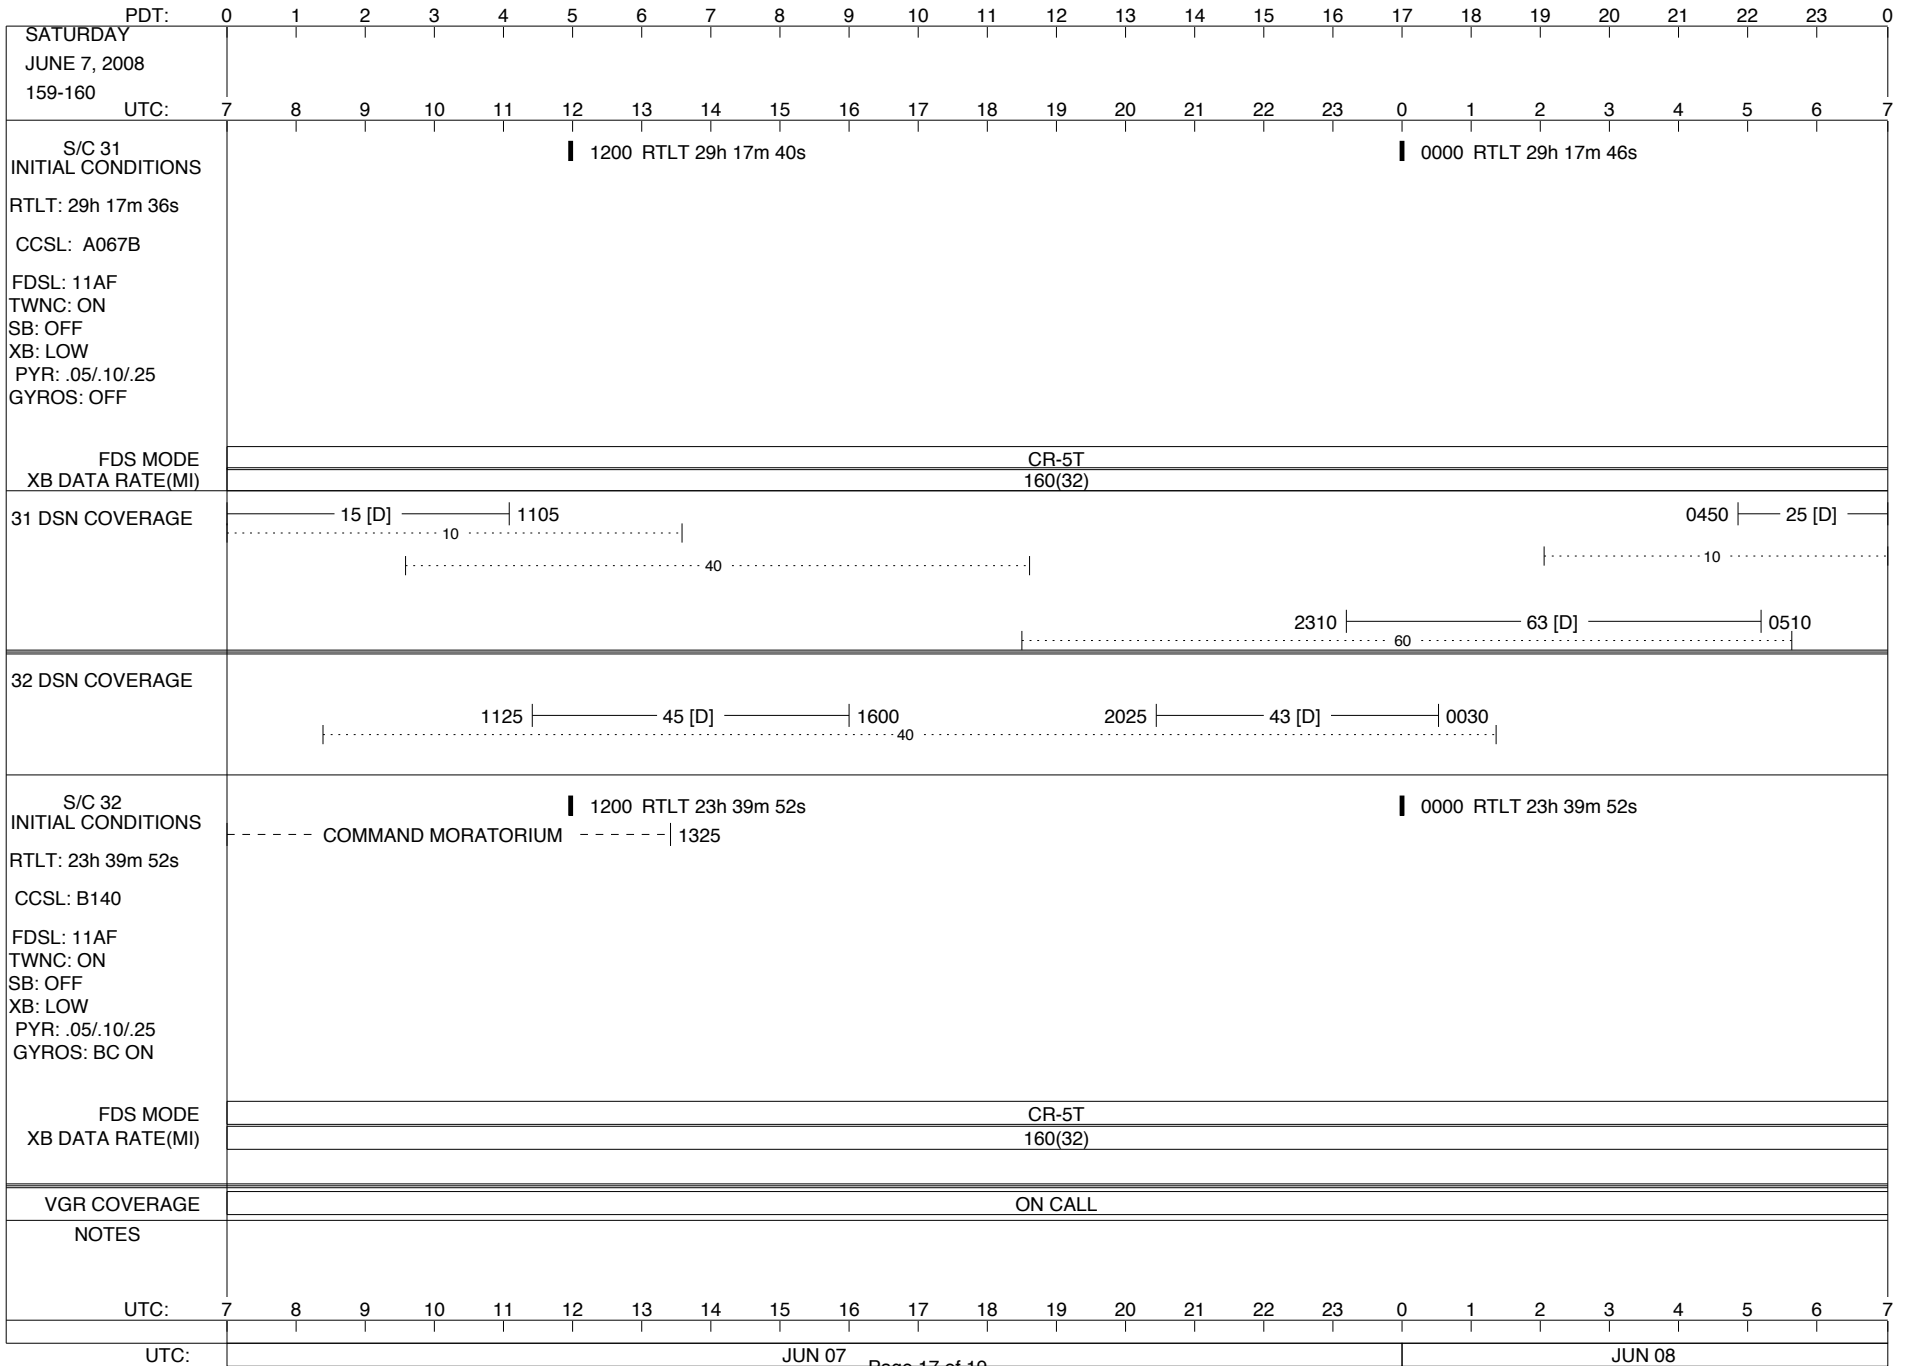

## Space Flight Operations Schedule (SFOS)

Issue Date: May 21, 2008

For the Period: 05/22/08 to 06/09/08 (08-143 – 08-161)

**DSN OPSCHIEF (1) 230-102**

**SCIENCE**

**FLIGHT TEAM (15) 600-100**

**DSOT (1) 230-102**

ISSUE DATE: 05/21/08 19:27

ISSUE DATE: 05/21/08 19:27

ISSUE DATE: 05/21/08 19:27

ISSUE DATE: 05/21/08 19:27

PDT:	0	1	2	3	4	5	6	7	8	9	10	11	12	13	14	15	16	17	18	19	20	21	22	23	0		
MONDAY JUNE 9, 2008 161-162																											
UTC:	7	8	9	10	11	12	13	14	15	16	17	18	19	20	21	22	23	0	1	2	3	4	5	6	7		
S/C 31 INITIAL CONDITIONS RTLT: 29h 17m 56s CCSL: A067B FDSL: 11AF TWNC: ON SB: OFF XB: LOW PYR: .05/.10/.25 GYROS: OFF	1200 RTLT 29h 18m 2s																										
FDS MODE														CR-5T													
XB DATA RATE(MI)														160(32)													
31 DSN COVERAGE	<p>Timeline for 31 DSN COVERAGE:</p> <ul style="list-style-type: none"> <li>14 [D] from 0915 to 0935</li> <li>15 [D] from 1215 to 1215</li> <li>10 from 0915 to 1000 (dotted line)</li> <li>45 [D] from 1155 to 1445</li> <li>40 from 1155 to 1400 (dotted line)</li> </ul>																										
32 DSN COVERAGE	<p>Timeline for 32 DSN COVERAGE:</p> <ul style="list-style-type: none"> <li>34 [D] from 1105 to 1400</li> <li>43 [D] from 1340 to 2145</li> </ul>																										
S/C 32 INITIAL CONDITIONS RTLT: 23h 39m 54s CCSL: B140 FDSL: 11AF TWNC: ON SB: OFF XB: LOW PYR: .05/.10/.25 GYROS: BC ON	1200 RTLT 23h 39m 54s																										
FDS MODE														CR-5T													
XB DATA RATE(MI)														160(32)													
VGR COVERAGE	ON CALL																										
NOTES																											
UTC:	7	8	9	10	11	12	13	14	15	16	17	18	19	20	21	22	23	0	1	2	3	4	5	6	7		
UTC:	JUN 09													JUN 10													