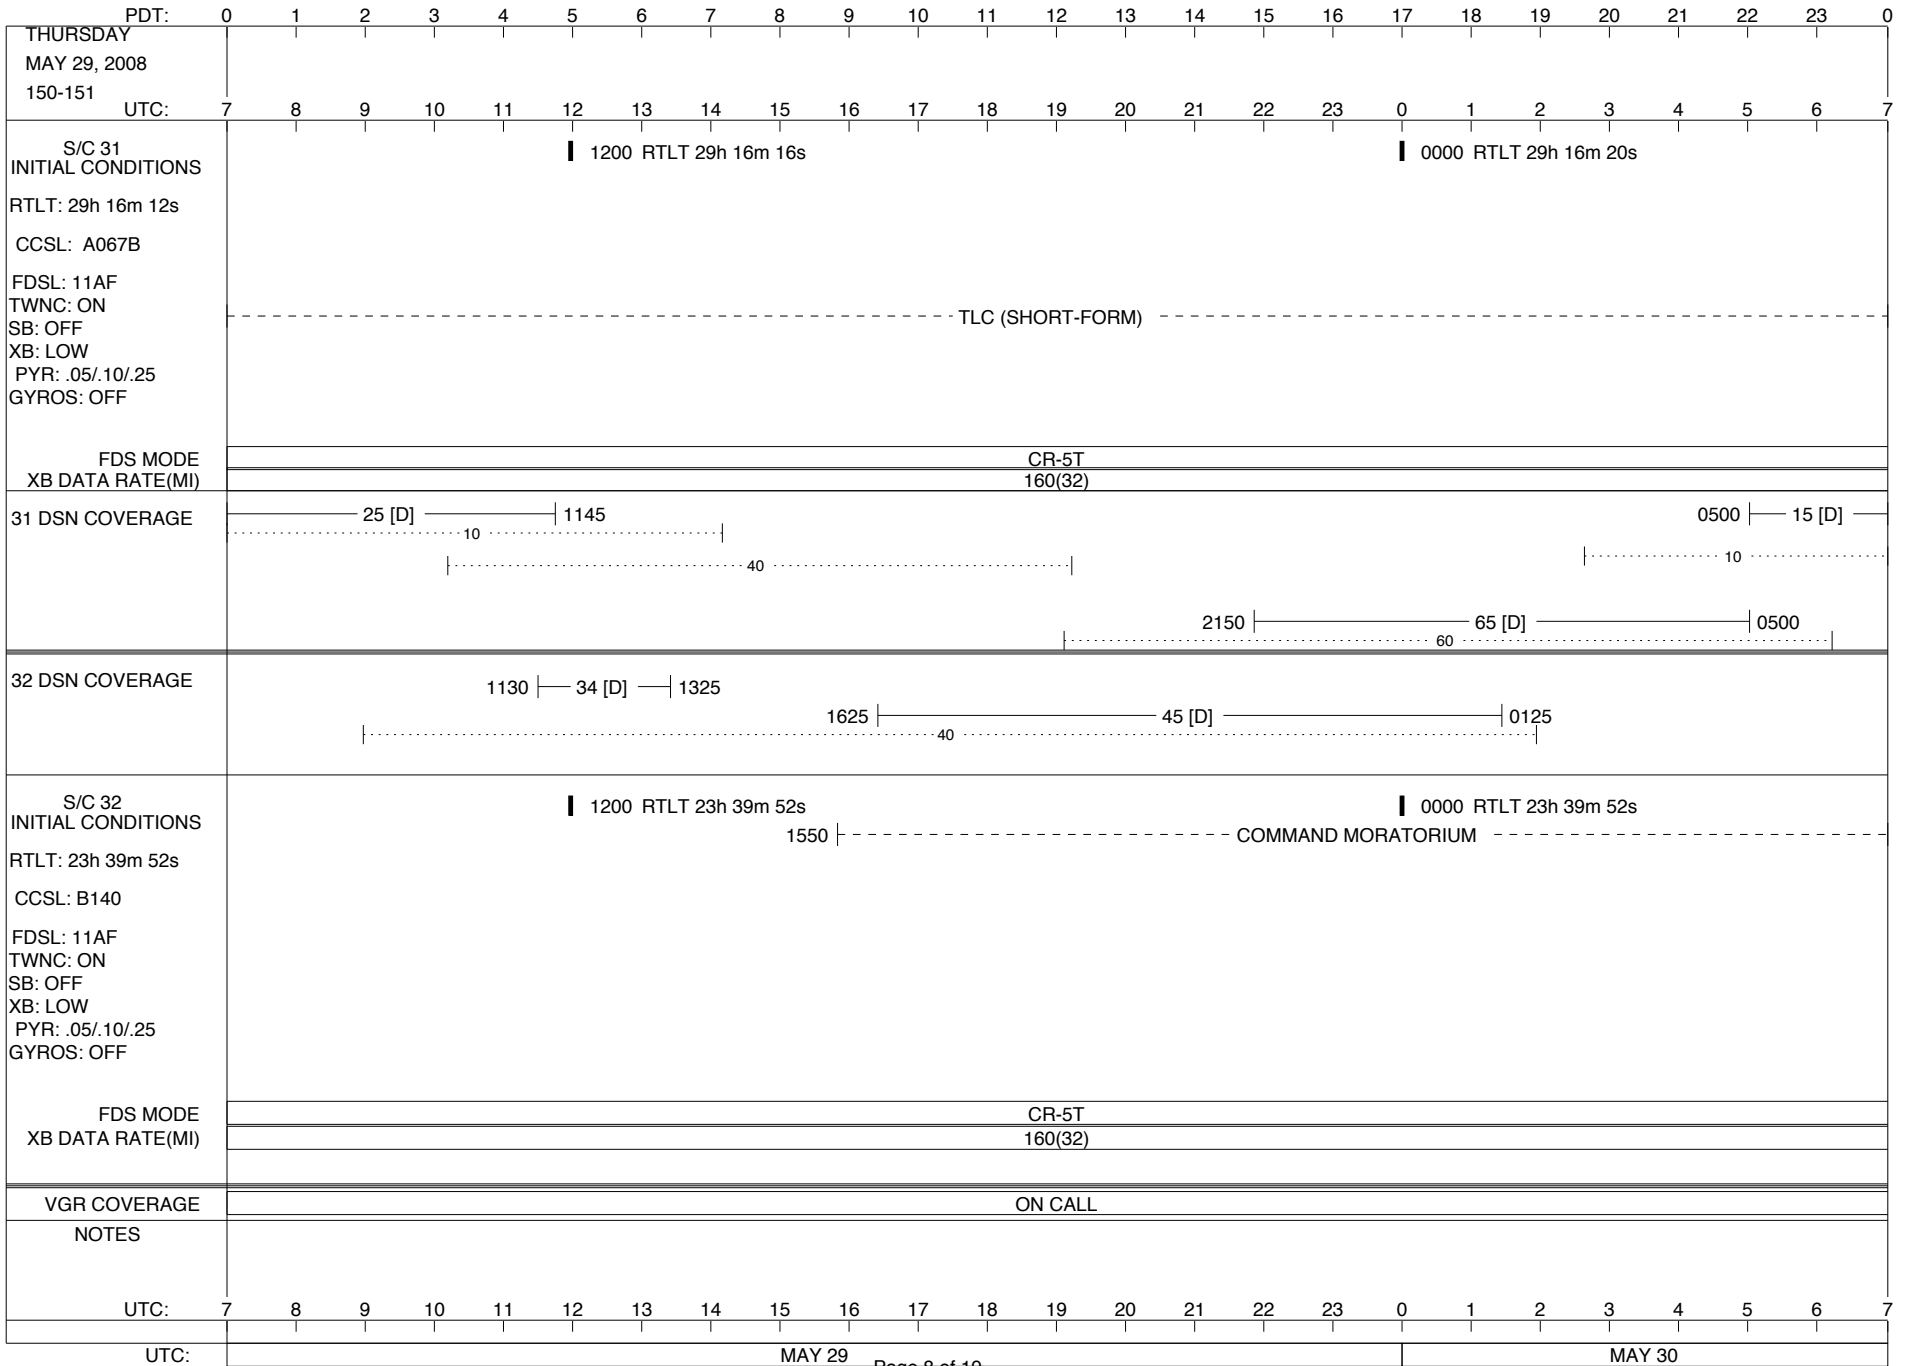

## Space Flight Operations Schedule (SFOS)

Issue Date: May 21, 2008

For the Period: 05/22/08 to 06/09/08 (08-143 – 08-161)

**DSN OPSCHIEF (1) 230-102**

**SCIENCE**

**FLIGHT TEAM (15) 600-100**

**DSOT (1) 230-102**

ISSUE DATE: 05/21/08 19:27

ISSUE DATE: 05/21/08 19:27

PDT:	0	1	2	3	4	5	6	7	8	9	10	11	12	13	14	15	16	17	18	19	20	21	22	23	0			
UTC:	7	8	9	10	11	12	13	14	15	16	17	18	19	20	21	22	23	0	1	2	3	4	5	6	7			
FRIDAY MAY 30, 2008 151-152																												
S/C 31 INITIAL CONDITIONS RTLT: 29h 16m 20s CCSL: A067B FDSL: 11AF TWNC: ON SB: OFF XB: LOW PYR: .05/.10/.25 GYROS: OFF	1200 RTLT 29h 16m 24s												0000 RTLT 29h 16m 28s															
	1754   1807 TAPPOS														2056   2058 PWS/RH 2304   2304 TAPPOS													
	TLC (SHORT-FORM) D/L - 0829														2056 GS-4B 2058													
FDS MODE XB DATA RATE(MI)	CR-5T 160(32)														CR-5T 160(32)													
31 DSN COVERAGE																												
32 DSN COVERAGE																												
S/C 32 INITIAL CONDITIONS RTLT: 23h 39m 52s CCSL: B140 FDSL: 11AF TWNC: ON SB: OFF XB: LOW PYR: .05/.10/.25 GYROS: OFF	1200 RTLT 23h 39m 52s												0000 RTLT 23h 39m 52s															
	----- COMMAND MORATORIUM -----																											
	↓ 1500 GYROS AC ON ↓ 1500 GYRO INIT ↓ 1510 GYRO FAULT TEST																											
FDS MODE XB DATA RATE(MI)	CR-5T 160(32)																											
VGR COVERAGE	ON CALL														VGR ON CALL													
NOTES	[1] S/C 31=GS-4B @ 2056 XB=2.8K(41) NOT RECOVERABLE																											
UTC:	7	8	9	10	11	12	13	14	15	16	17	18	19	20	21	22	23	0	1	2	3	4	5	6	7			
UTC:	MAY 30														MAY 31													