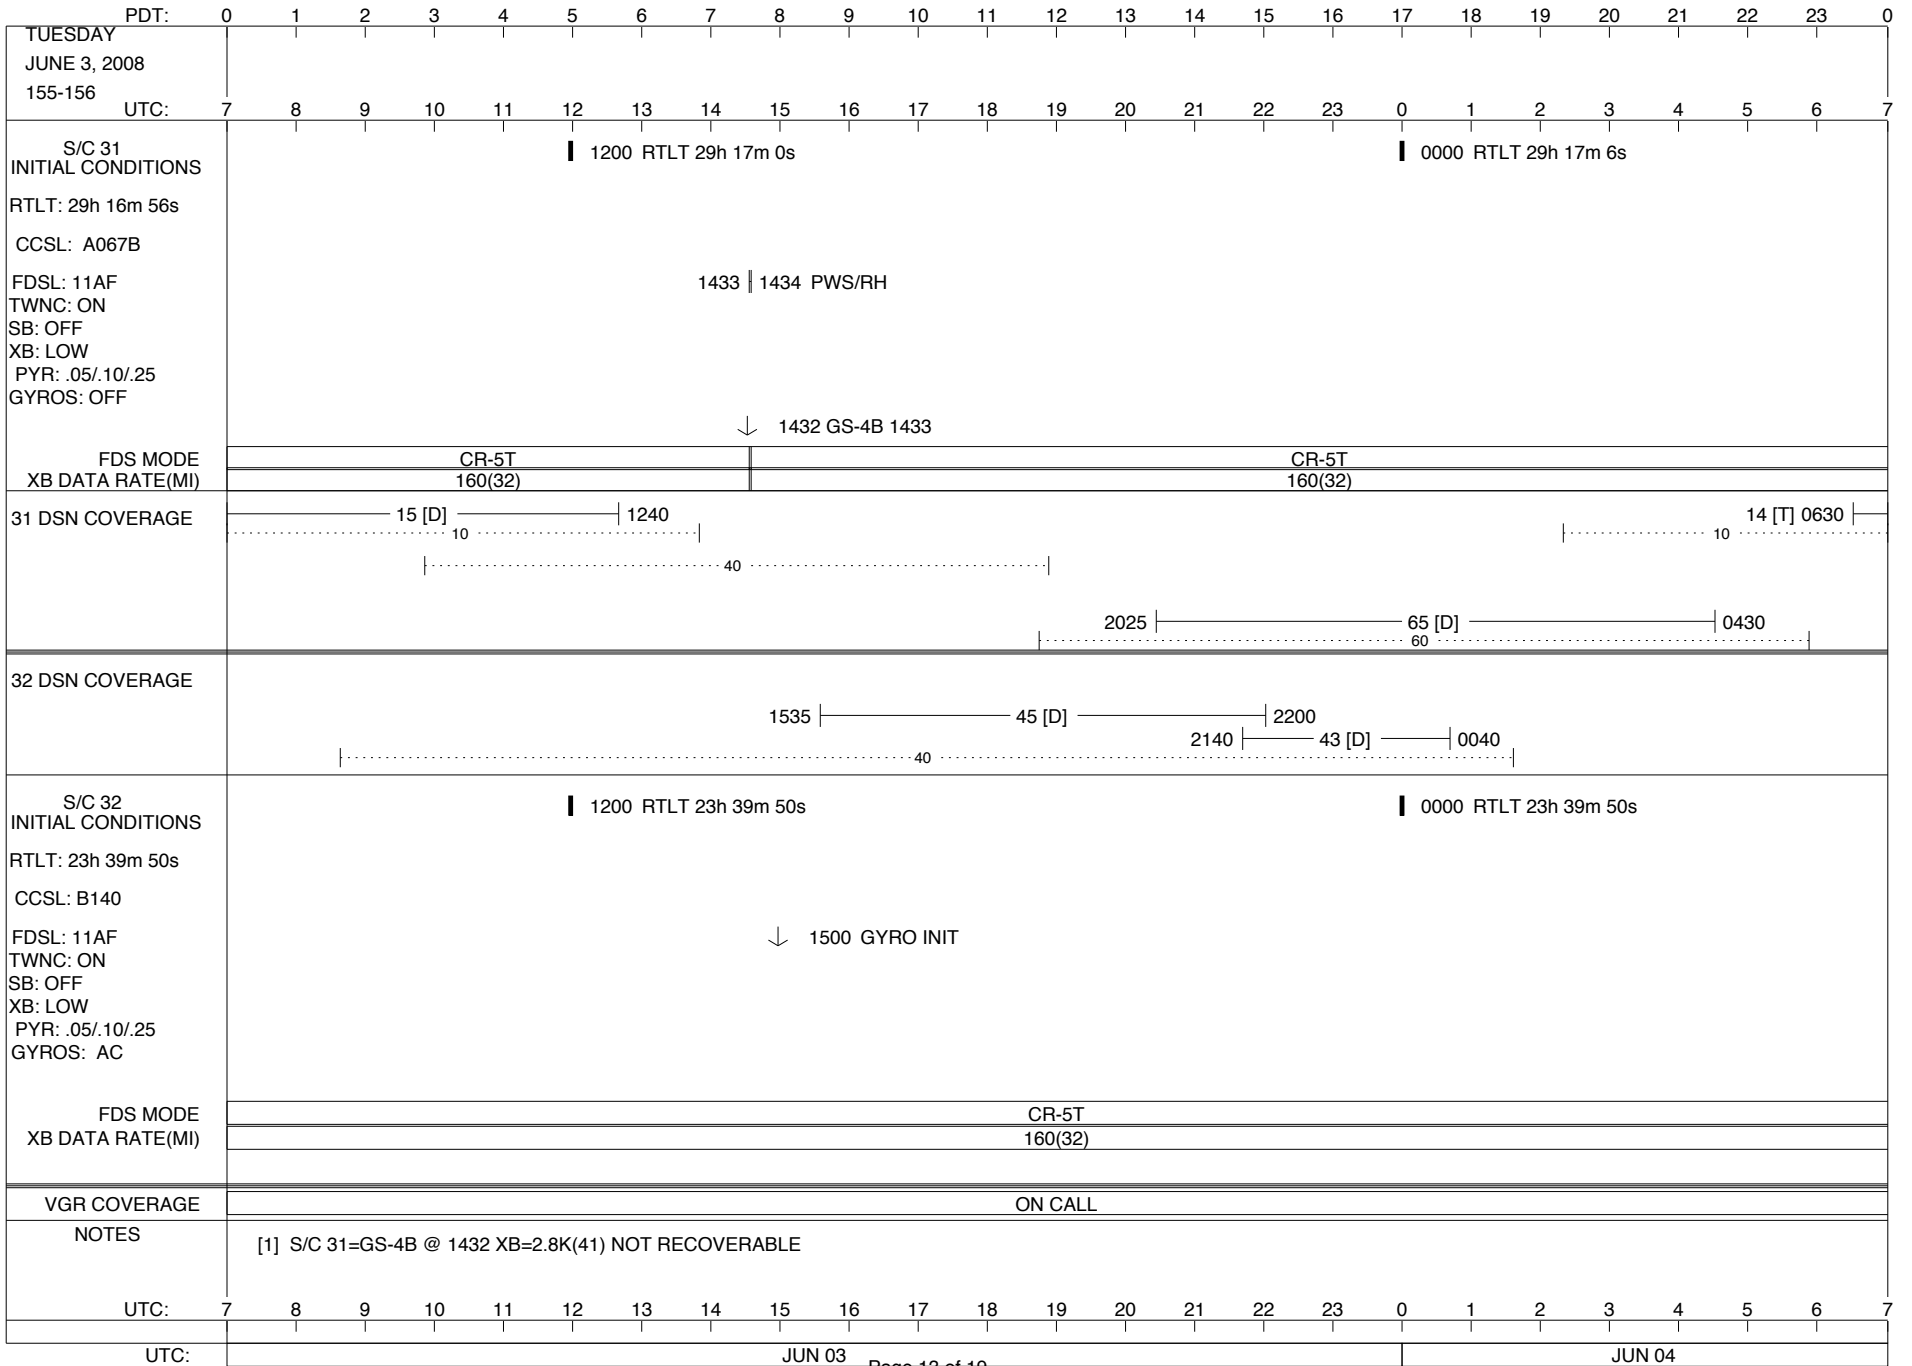

## Space Flight Operations Schedule (SFOS)

Issue Date: May 21, 2008

For the Period: 05/22/08 to 06/09/08 (08-143 – 08-161)

**DSN OPSCHIEF (1) 230-102**

**SCIENCE**

**FLIGHT TEAM (15) 600-100**

**DSOT (1) 230-102**

ISSUE DATE: 05/21/08 19:27

ISSUE DATE: 05/21/08 19:27

PDT:	0	1	2	3	4	5	6	7	8	9	10	11	12	13	14	15	16	17	18	19	20	21	22	23	0			
UTC:	7	8	9	10	11	12	13	14	15	16	17	18	19	20	21	22	23	0	1	2	3	4	5	6	7			
FRIDAY MAY 30, 2008 151-152																												
S/C 31 INITIAL CONDITIONS RTLT: 29h 16m 20s CCSL: A067B FDSL: 11AF TWNC: ON SB: OFF XB: LOW PYR: .05/.10/.25 GYROS: OFF	1200 RTLT 29h 16m 24s												0000 RTLT 29h 16m 28s															
	1754   1807 TAPPOS														2056   2058 PWS/RH 2304   2304 TAPPOS													
	TLC (SHORT-FORM) D/L - 0829														2056 GS-4B 2058													
FDS MODE XB DATA RATE(MI)	CR-5T 160(32)														CR-5T 160(32)													
31 DSN COVERAGE																												
32 DSN COVERAGE																												
S/C 32 INITIAL CONDITIONS RTLT: 23h 39m 52s CCSL: B140 FDSL: 11AF TWNC: ON SB: OFF XB: LOW PYR: .05/.10/.25 GYROS: OFF	1200 RTLT 23h 39m 52s												0000 RTLT 23h 39m 52s															
	----- COMMAND MORATORIUM -----																											
	↓ 1500 GYROS AC ON ↓ 1500 GYRO INIT ↓ 1510 GYRO FAULT TEST																											
FDS MODE XB DATA RATE(MI)	CR-5T 160(32)																											
VGR COVERAGE	ON CALL														VGR ON CALL													
NOTES	[1] S/C 31=GS-4B @ 2056 XB=2.8K(41) NOT RECOVERABLE																											
UTC:	7	8	9	10	11	12	13	14	15	16	17	18	19	20	21	22	23	0	1	2	3	4	5	6	7			
UTC:	MAY 30														MAY 31													