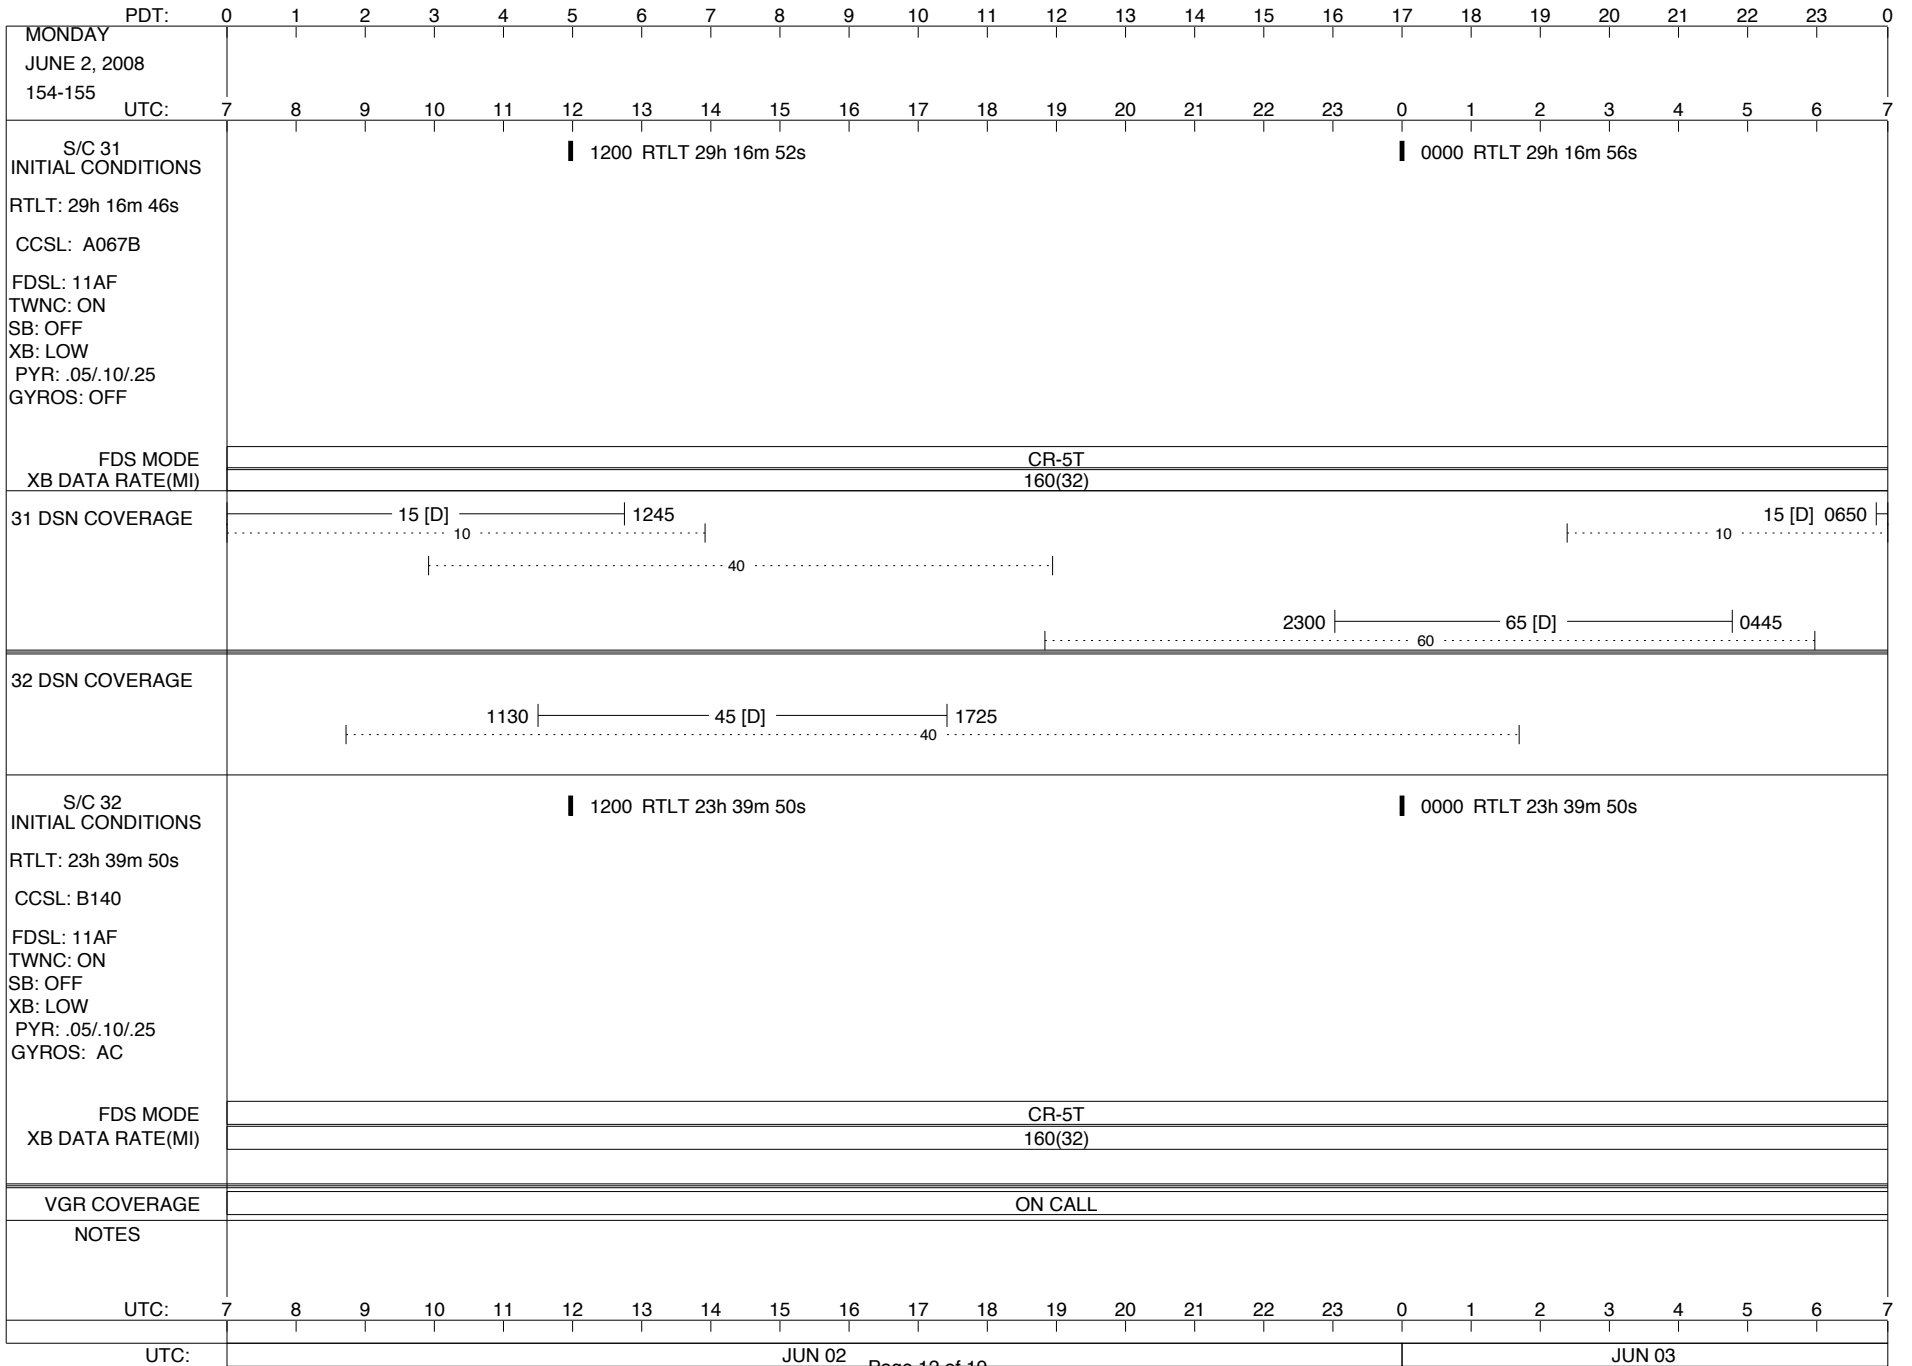

## Space Flight Operations Schedule (SFOS)

Issue Date: May 21, 2008

For the Period: 05/22/08 to 06/09/08 (08-143 – 08-161)

**DSN OPSCHIEF (1) 230-102**

**SCIENCE**

**FLIGHT TEAM (15) 600-100**

**DSOT (1) 230-102**

ISSUE DATE: 05/21/08 19:27

ISSUE DATE: 05/21/08 19:27

PDT:	0	1	2	3	4	5	6	7	8	9	10	11	12	13	14	15	16	17	18	19	20	21	22	23	0			
UTC:	7	8	9	10	11	12	13	14	15	16	17	18	19	20	21	22	23	0	1	2	3	4	5	6	7			
FRIDAY MAY 30, 2008 151-152																												
S/C 31 INITIAL CONDITIONS RTLT: 29h 16m 20s CCSL: A067B FDSL: 11AF TWNC: ON SB: OFF XB: LOW PYR: .05/.10/.25 GYROS: OFF	1200 RTLT 29h 16m 24s												0000 RTLT 29h 16m 28s															
	1754   1807 TAPPOS														2056   2058 PWS/RH 2304   2304 TAPPOS													
	TLC (SHORT-FORM) D/L - 0829														2056 GS-4B 2058													
FDS MODE XB DATA RATE(MI)	CR-5T 160(32)														CR-5T 160(32)													
31 DSN COVERAGE																												
32 DSN COVERAGE																												
S/C 32 INITIAL CONDITIONS RTLT: 23h 39m 52s CCSL: B140 FDSL: 11AF TWNC: ON SB: OFF XB: LOW PYR: .05/.10/.25 GYROS: OFF	1200 RTLT 23h 39m 52s												0000 RTLT 23h 39m 52s															
	----- COMMAND MORATORIUM -----																											
	↓ 1500 GYROS AC ON ↓ 1500 GYRO INIT ↓ 1510 GYRO FAULT TEST																											
FDS MODE XB DATA RATE(MI)	CR-5T 160(32)																											
VGR COVERAGE	ON CALL														VGR ON CALL													
NOTES	[1] S/C 31=GS-4B @ 2056 XB=2.8K(41) NOT RECOVERABLE																											
UTC:	7	8	9	10	11	12	13	14	15	16	17	18	19	20	21	22	23	0	1	2	3	4	5	6	7			
UTC:	MAY 30														MAY 31													