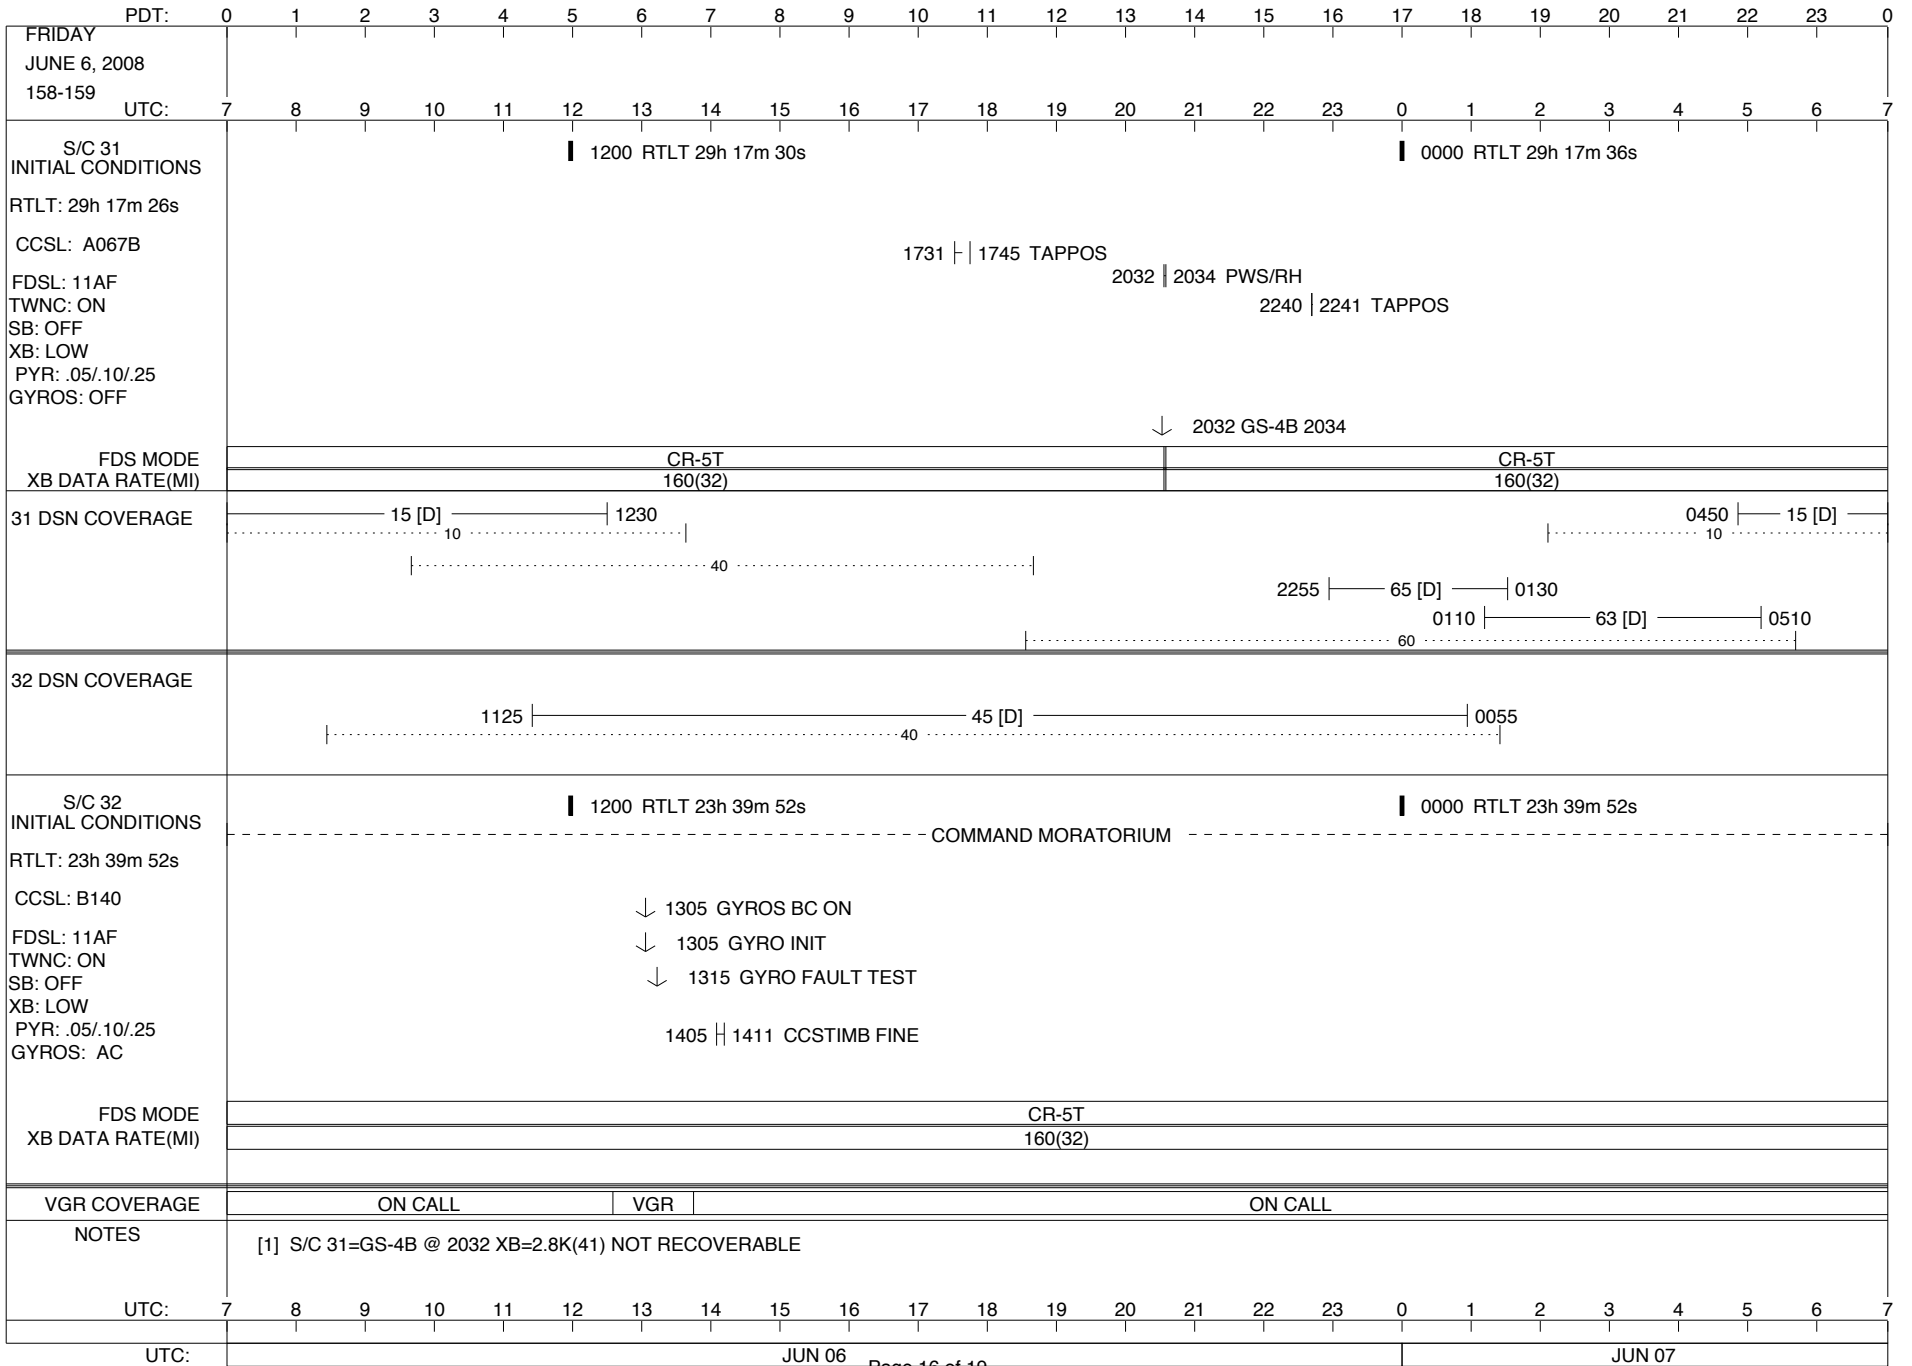

ISSUE DATE: 05/21/08 19:27