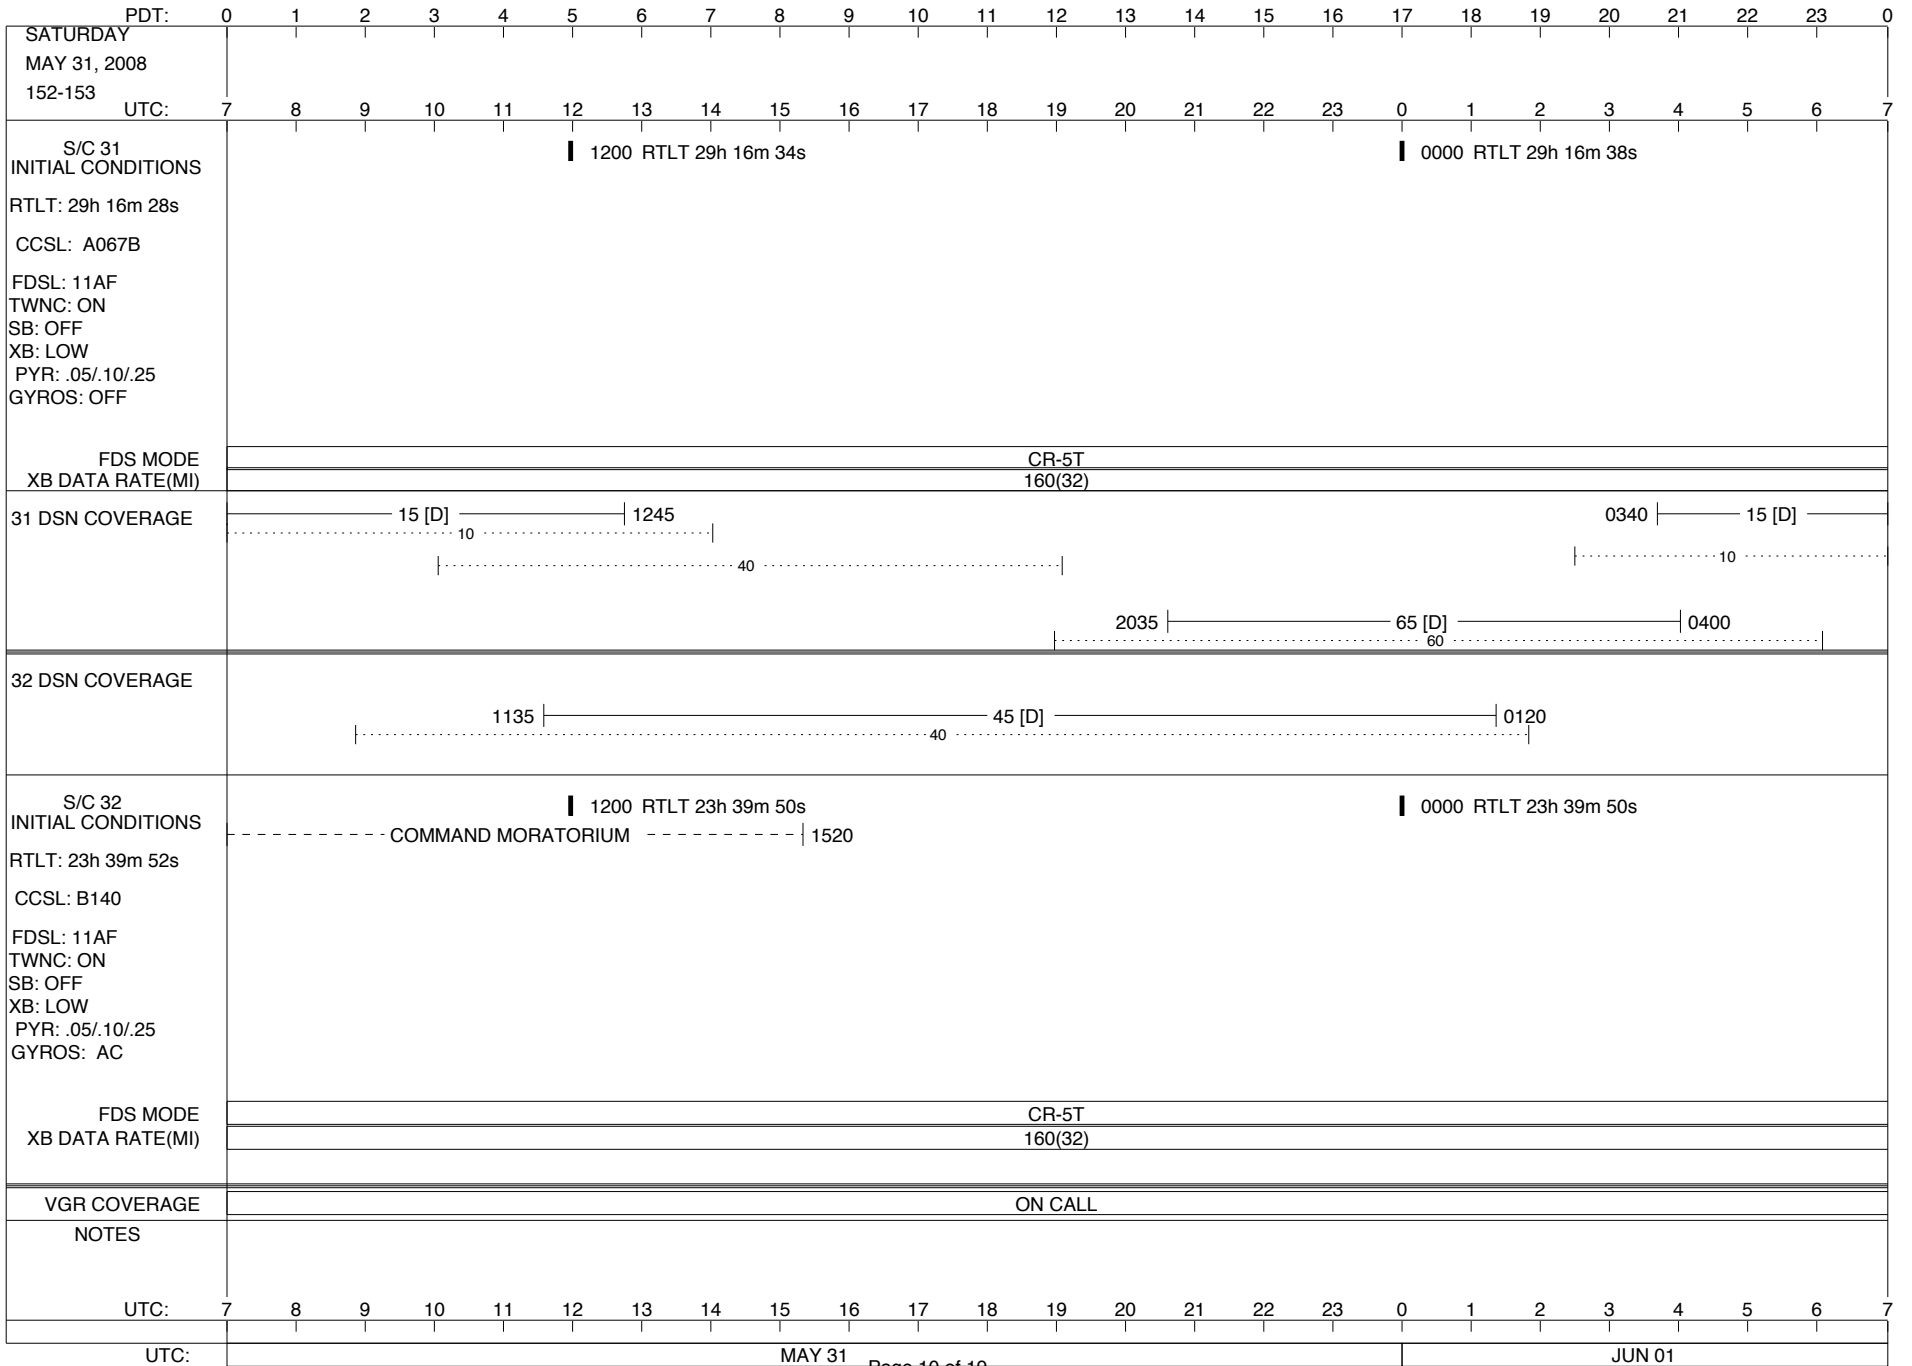

ISSUE DATE: 05/21/08 19:27

ISSUE DATE: 05/21/08 19:27

PDT:	0	1	2	3	4	5	6	7	8	9	10	11	12	13	14	15	16	17	18	19	20	21	22	23	0			
UTC:	7	8	9	10	11	12	13	14	15	16	17	18	19	20	21	22	23	0	1	2	3	4	5	6	7			
FRIDAY MAY 30, 2008 151-152																												
S/C 31 INITIAL CONDITIONS RTLT: 29h 16m 20s CCSL: A067B FDSL: 11AF TWNC: ON SB: OFF XB: LOW PYR: .05/.10/.25 GYROS: OFF	1200 RTLT 29h 16m 24s												0000 RTLT 29h 16m 28s															
	1754   1807 TAPPOS														2056   2058 PWS/RH 2304   2304 TAPPOS													
	TLC (SHORT-FORM) D/L - 0829														2056 GS-4B 2058													
FDS MODE XB DATA RATE(MI)	CR-5T 160(32)														CR-5T 160(32)													
31 DSN COVERAGE																												
32 DSN COVERAGE																												
S/C 32 INITIAL CONDITIONS RTLT: 23h 39m 52s CCSL: B140 FDSL: 11AF TWNC: ON SB: OFF XB: LOW PYR: .05/.10/.25 GYROS: OFF	1200 RTLT 23h 39m 52s												0000 RTLT 23h 39m 52s															
	----- COMMAND MORATORIUM -----																											
	↓ 1500 GYROS AC ON ↓ 1500 GYRO INIT ↓ 1510 GYRO FAULT TEST																											
FDS MODE XB DATA RATE(MI)	CR-5T 160(32)																											
VGR COVERAGE	ON CALL														VGR ON CALL													
NOTES	[1] S/C 31=GS-4B @ 2056 XB=2.8K(41) NOT RECOVERABLE																											
UTC:	7	8	9	10	11	12	13	14	15	16	17	18	19	20	21	22	23	0	1	2	3	4	5	6	7			
UTC:	MAY 30														MAY 31													