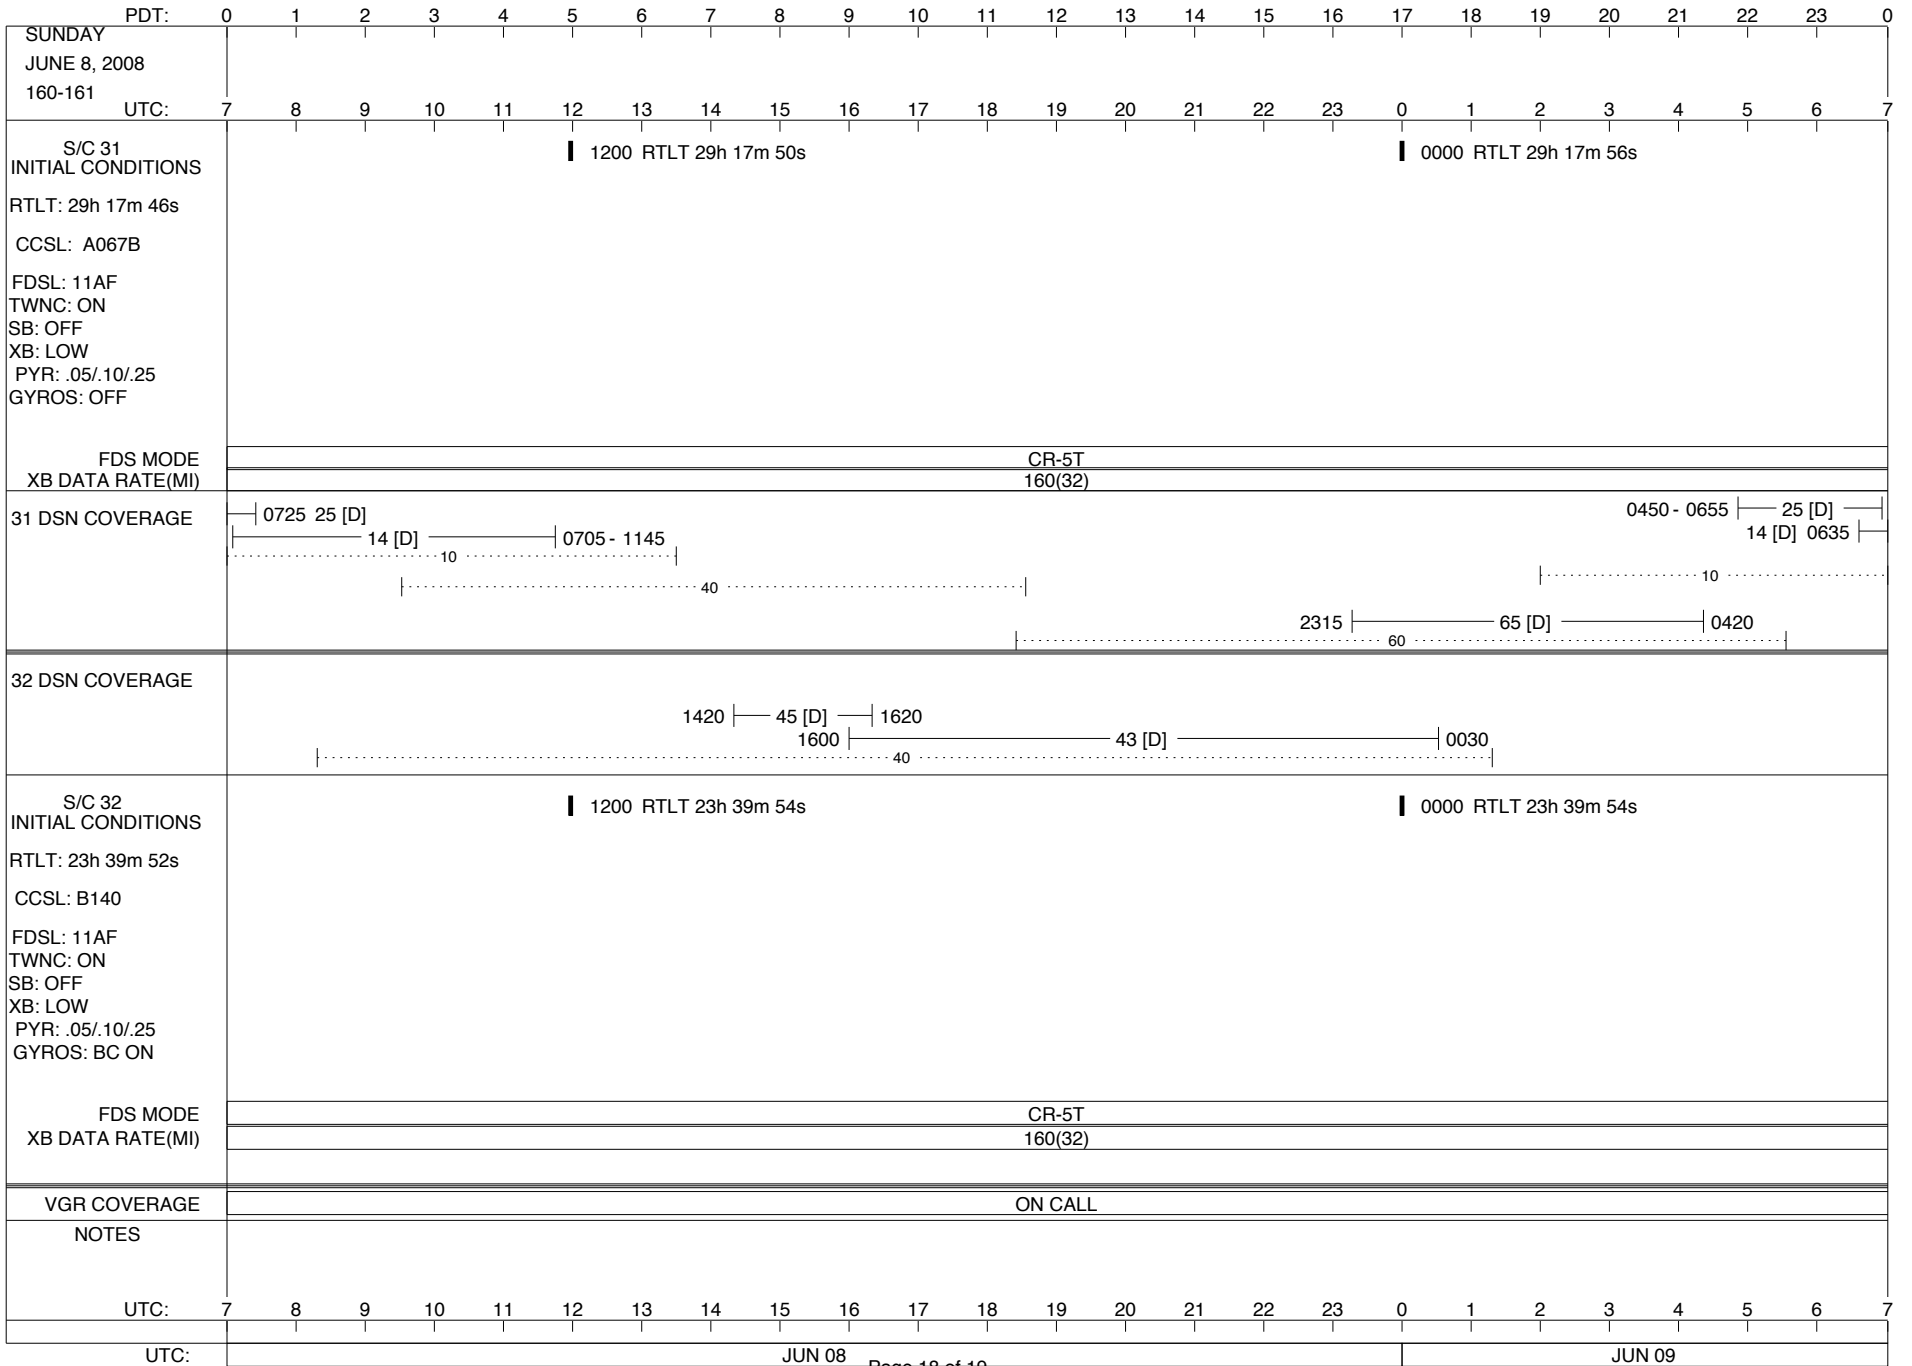

## Space Flight Operations Schedule (SFOS)

Issue Date: May 21, 2008

For the Period: 05/22/08 to 06/09/08 (08-143 – 08-161)

**DSN OPSCHIEF (1) 230-102**

**SCIENCE**

**FLIGHT TEAM (15) 600-100**

**DSOT (1) 230-102**

ISSUE DATE: 05/21/08 19:27

ISSUE DATE: 05/21/08 19:27

ISSUE DATE: 05/21/08 19:27

ISSUE DATE: 05/21/08 19:27

PDT:	0	1	2	3	4	5	6	7	8	9	10	11	12	13	14	15	16	17	18	19	20	21	22	23	0		
MONDAY JUNE 9, 2008 161-162																											
UTC:	7	8	9	10	11	12	13	14	15	16	17	18	19	20	21	22	23	0	1	2	3	4	5	6	7		
S/C 31 INITIAL CONDITIONS RTLT: 29h 17m 56s CCSL: A067B FDSL: 11AF TWNC: ON SB: OFF XB: LOW PYR: .05/.10/.25 GYROS: OFF	1200 RTLT 29h 18m 2s																										
FDS MODE														CR-5T													
XB DATA RATE(MI)														160(32)													
31 DSN COVERAGE	<p>Timeline for 31 DSN COVERAGE:</p> <ul style="list-style-type: none"> <li>14 [D] from 0915 to 0935</li> <li>15 [D] from 1215 to 1215</li> <li>10 from 0915 to 1000 (dotted line)</li> <li>45 [D] from 1155 to 1445</li> <li>40 from 1155 to 1400 (dotted line)</li> </ul>																										
32 DSN COVERAGE	<p>Timeline for 32 DSN COVERAGE:</p> <ul style="list-style-type: none"> <li>34 [D] from 1105 to 1400</li> <li>43 [D] from 1340 to 2145</li> </ul>																										
S/C 32 INITIAL CONDITIONS RTLT: 23h 39m 54s CCSL: B140 FDSL: 11AF TWNC: ON SB: OFF XB: LOW PYR: .05/.10/.25 GYROS: BC ON	1200 RTLT 23h 39m 54s																										
FDS MODE														CR-5T													
XB DATA RATE(MI)														160(32)													
VGR COVERAGE	ON CALL																										
NOTES																											
UTC:	7	8	9	10	11	12	13	14	15	16	17	18	19	20	21	22	23	0	1	2	3	4	5	6	7		
UTC:	JUN 09													JUN 10													