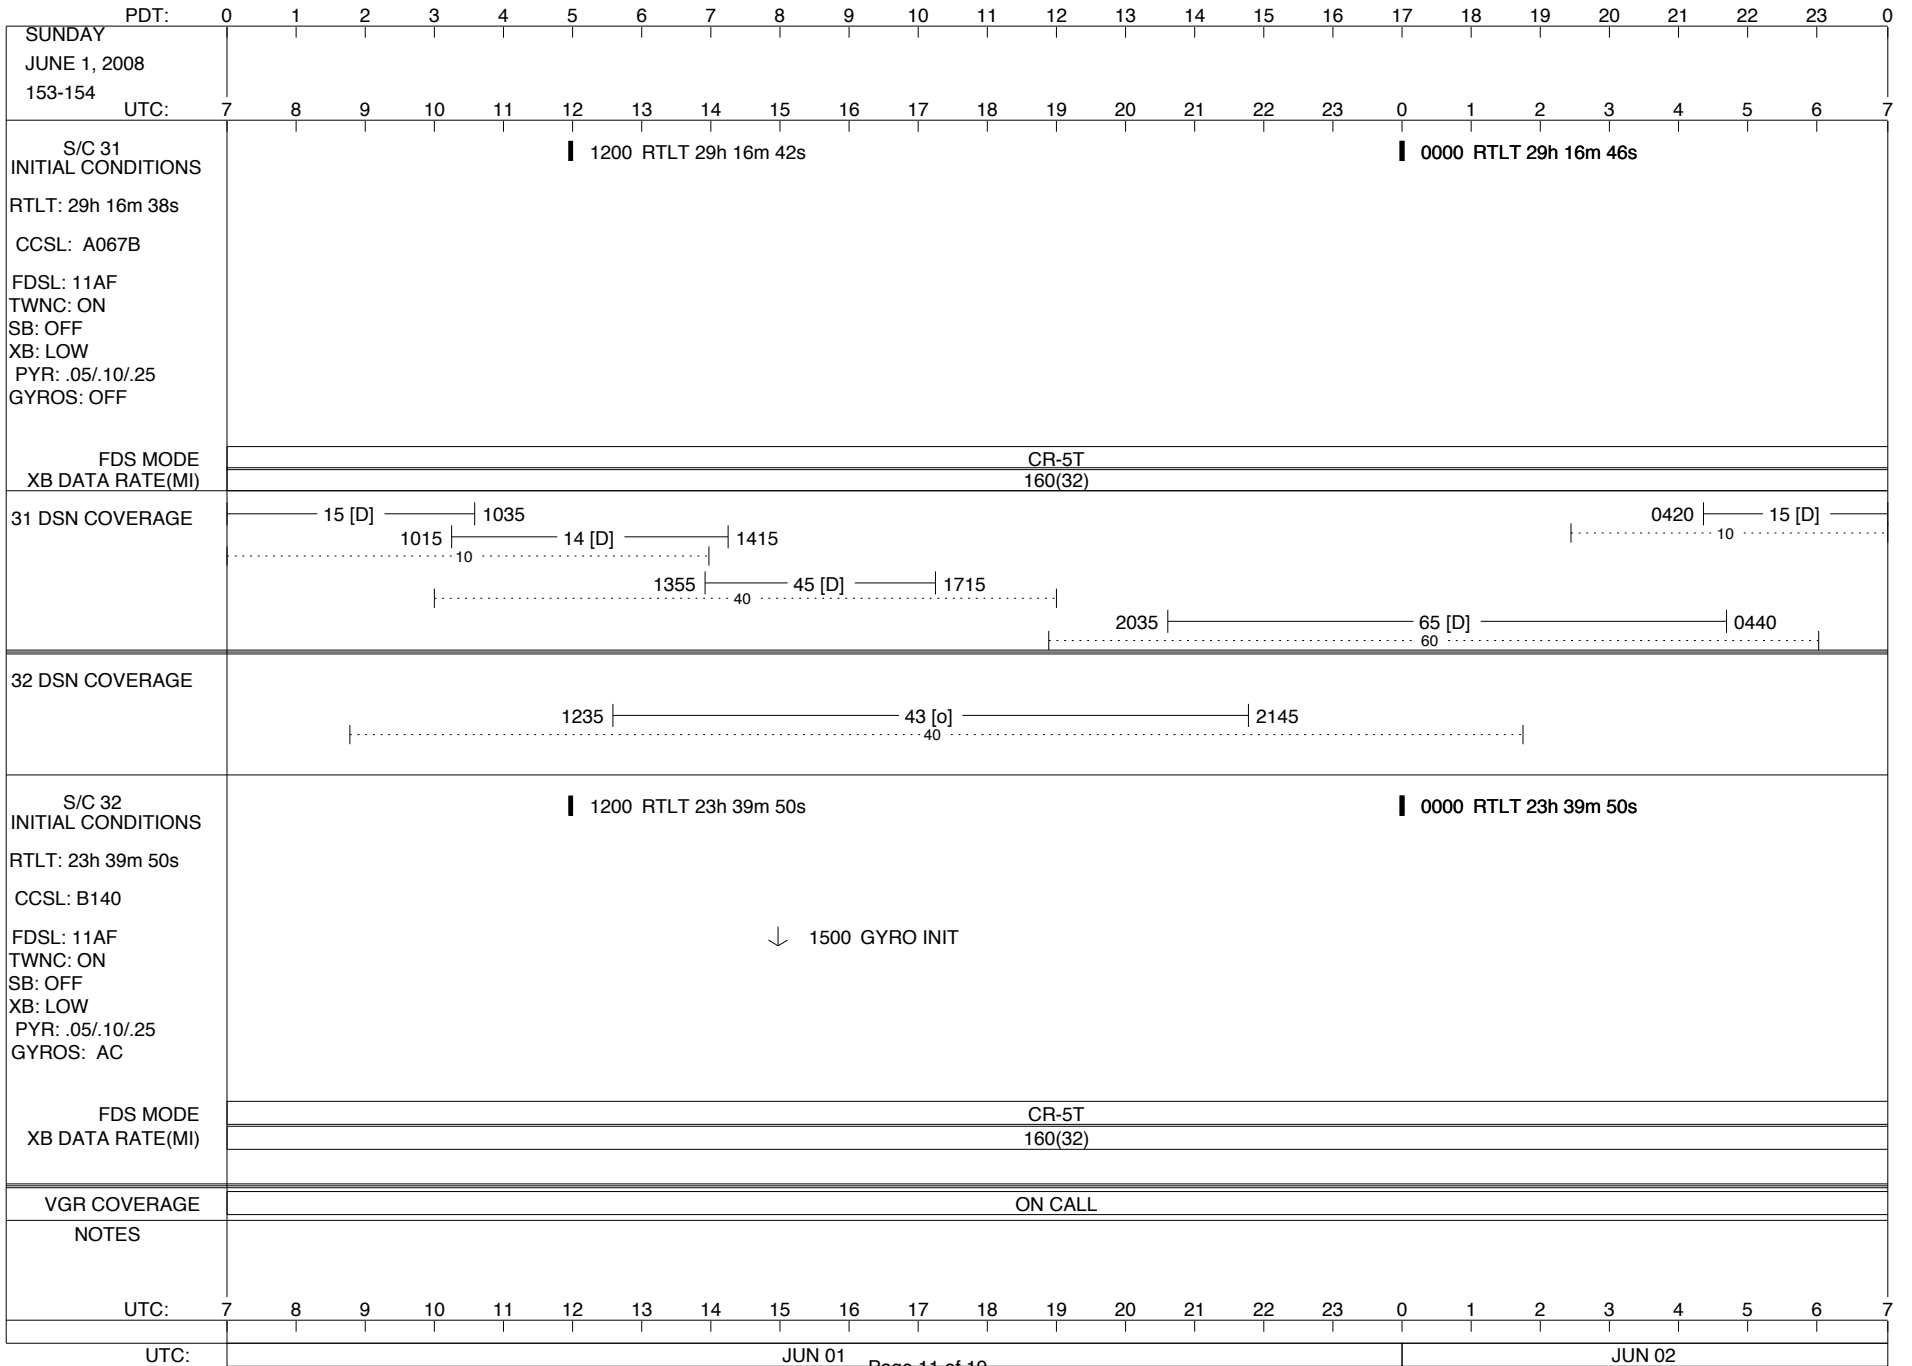

## Space Flight Operations Schedule (SFOS)

Issue Date: May 21, 2008

For the Period: 05/22/08 to 06/09/08 (08-143 – 08-161)

**DSN OPSCHIEF (1) 230-102**

**SCIENCE**

**FLIGHT TEAM (15) 600-100**

**DSOT (1) 230-102**

ISSUE DATE: 05/21/08 19:27

ISSUE DATE: 05/21/08 19:27

PDT:	0	1	2	3	4	5	6	7	8	9	10	11	12	13	14	15	16	17	18	19	20	21	22	23	0			
UTC:	7	8	9	10	11	12	13	14	15	16	17	18	19	20	21	22	23	0	1	2	3	4	5	6	7			
FRIDAY MAY 30, 2008 151-152																												
S/C 31 INITIAL CONDITIONS RTLT: 29h 16m 20s CCSL: A067B FDSL: 11AF TWNC: ON SB: OFF XB: LOW PYR: .05/.10/.25 GYROS: OFF	1200 RTLT 29h 16m 24s												0000 RTLT 29h 16m 28s															
	1754   1807 TAPPOS														2056   2058 PWS/RH 2304   2304 TAPPOS													
	TLC (SHORT-FORM) D/L - 0829														2056 GS-4B 2058													
FDS MODE XB DATA RATE(MI)	CR-5T 160(32)														CR-5T 160(32)													
31 DSN COVERAGE																												
32 DSN COVERAGE																												
S/C 32 INITIAL CONDITIONS RTLT: 23h 39m 52s CCSL: B140 FDSL: 11AF TWNC: ON SB: OFF XB: LOW PYR: .05/.10/.25 GYROS: OFF	1200 RTLT 23h 39m 52s												0000 RTLT 23h 39m 52s															
	----- COMMAND MORATORIUM -----																											
	↓ 1500 GYROS AC ON ↓ 1500 GYRO INIT ↓ 1510 GYRO FAULT TEST																											
FDS MODE XB DATA RATE(MI)	CR-5T 160(32)																											
VGR COVERAGE	ON CALL														VGR ON CALL													
NOTES	[1] S/C 31=GS-4B @ 2056 XB=2.8K(41) NOT RECOVERABLE																											
UTC:	7	8	9	10	11	12	13	14	15	16	17	18	19	20	21	22	23	0	1	2	3	4	5	6	7			
UTC:	MAY 30														MAY 31													