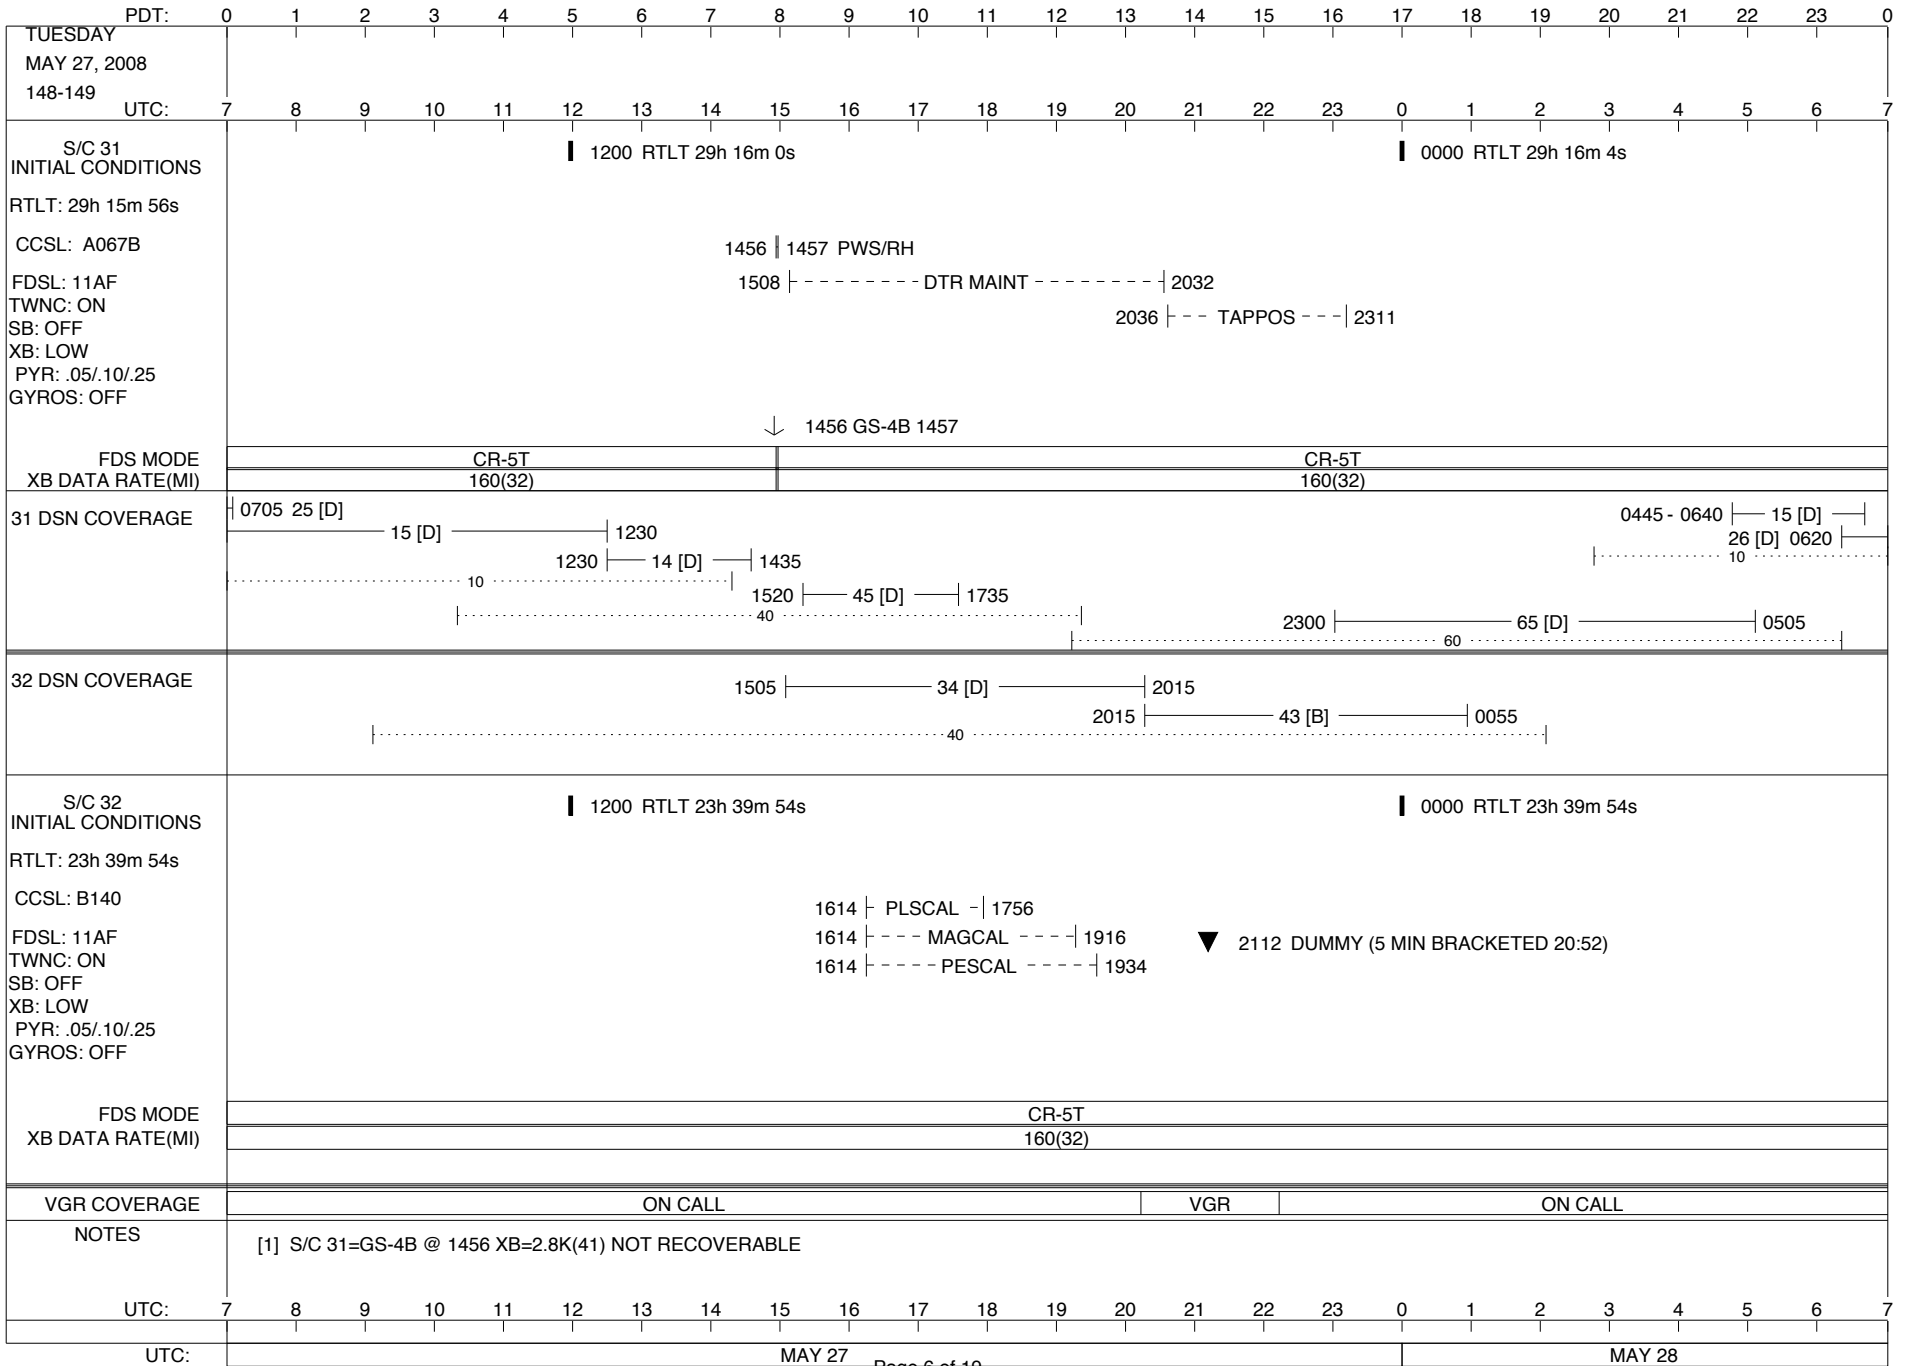

ISSUE DATE: 05/21/08 19:27