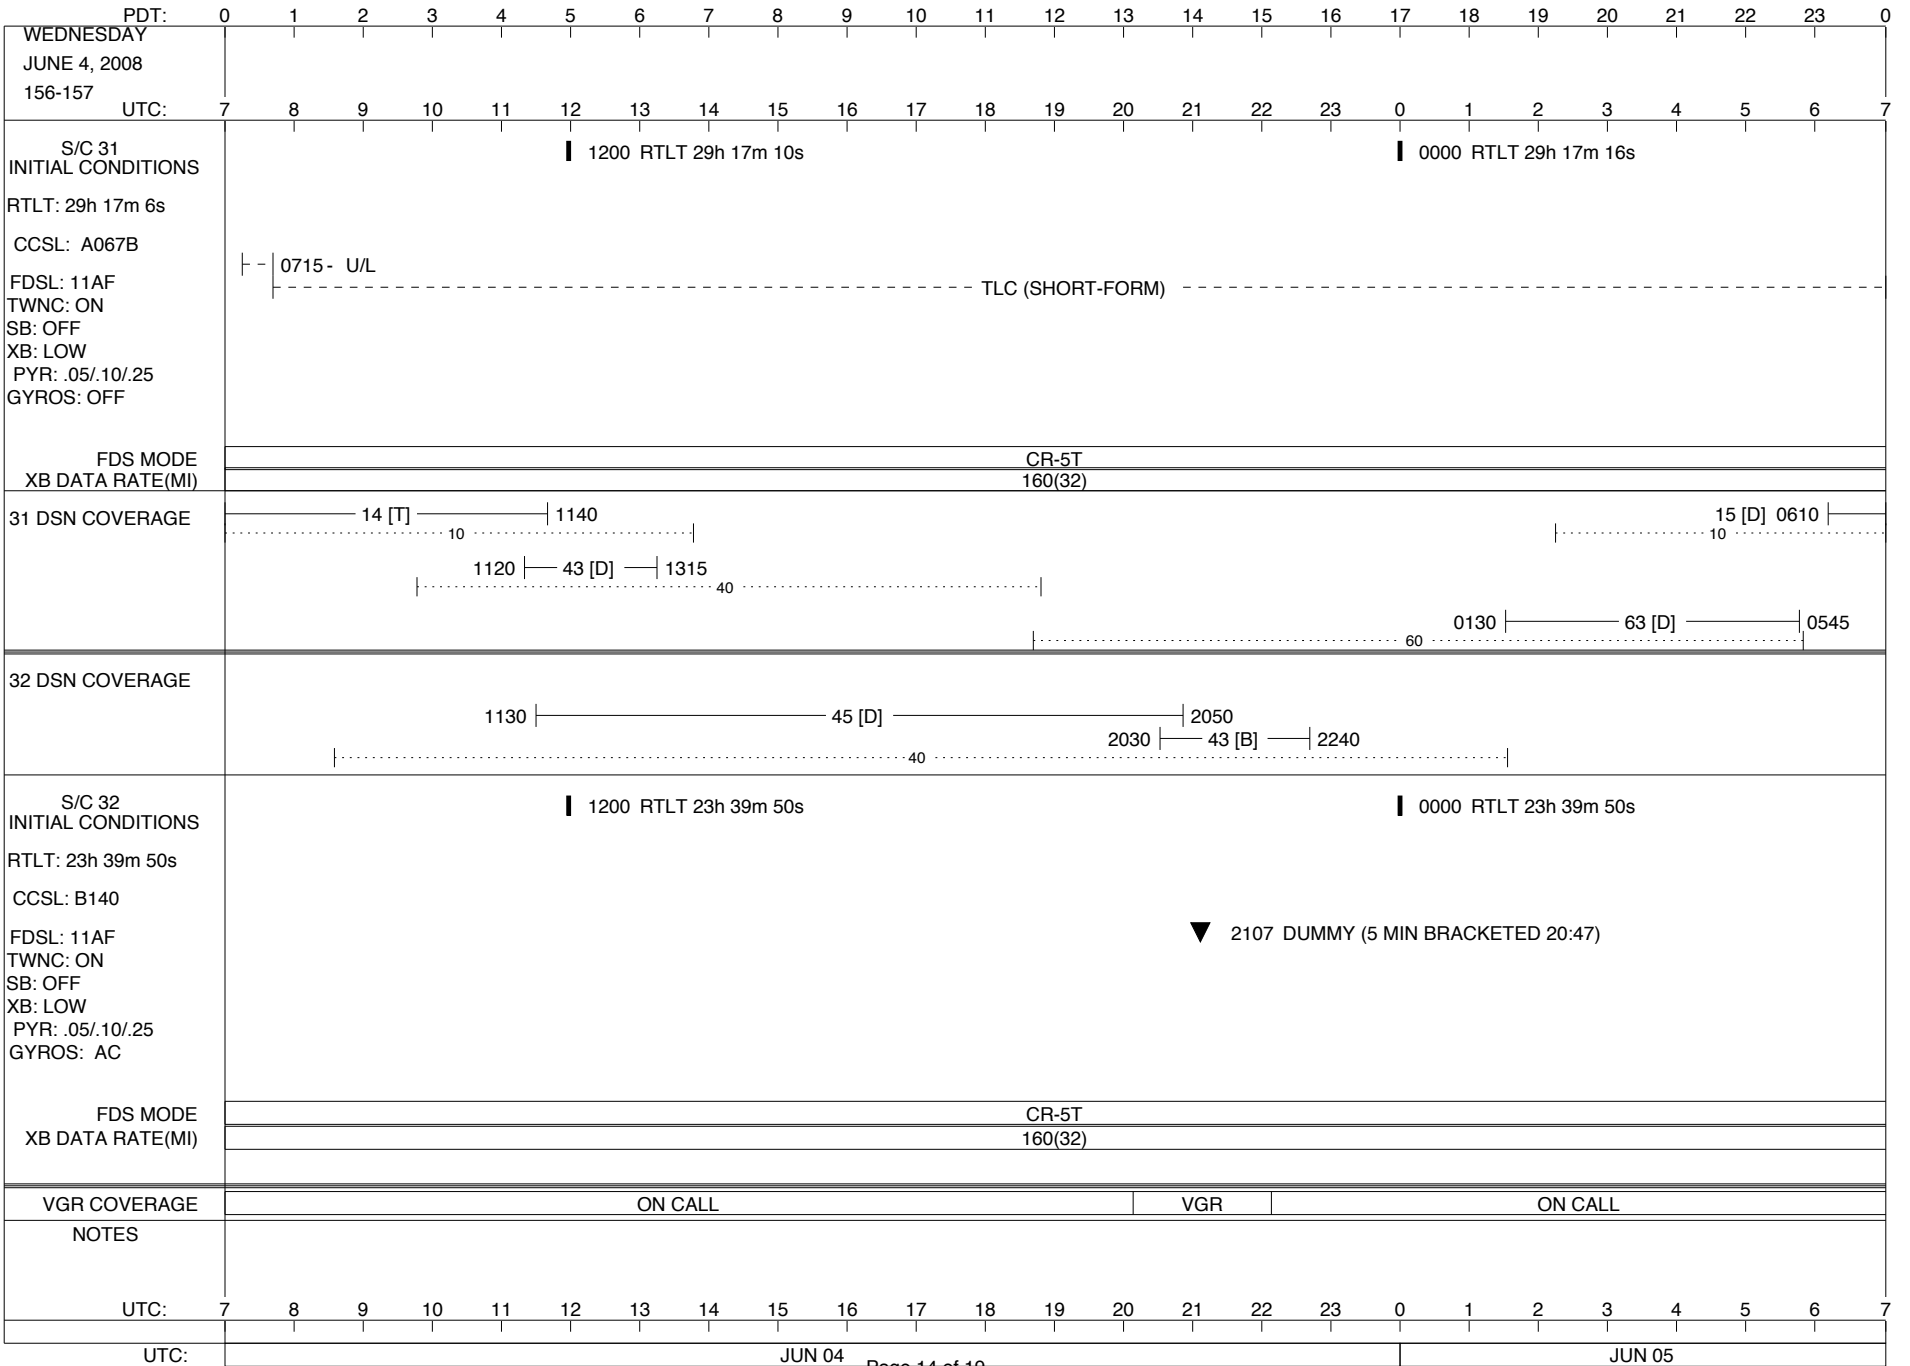

ISSUE DATE: 05/21/08 19:27