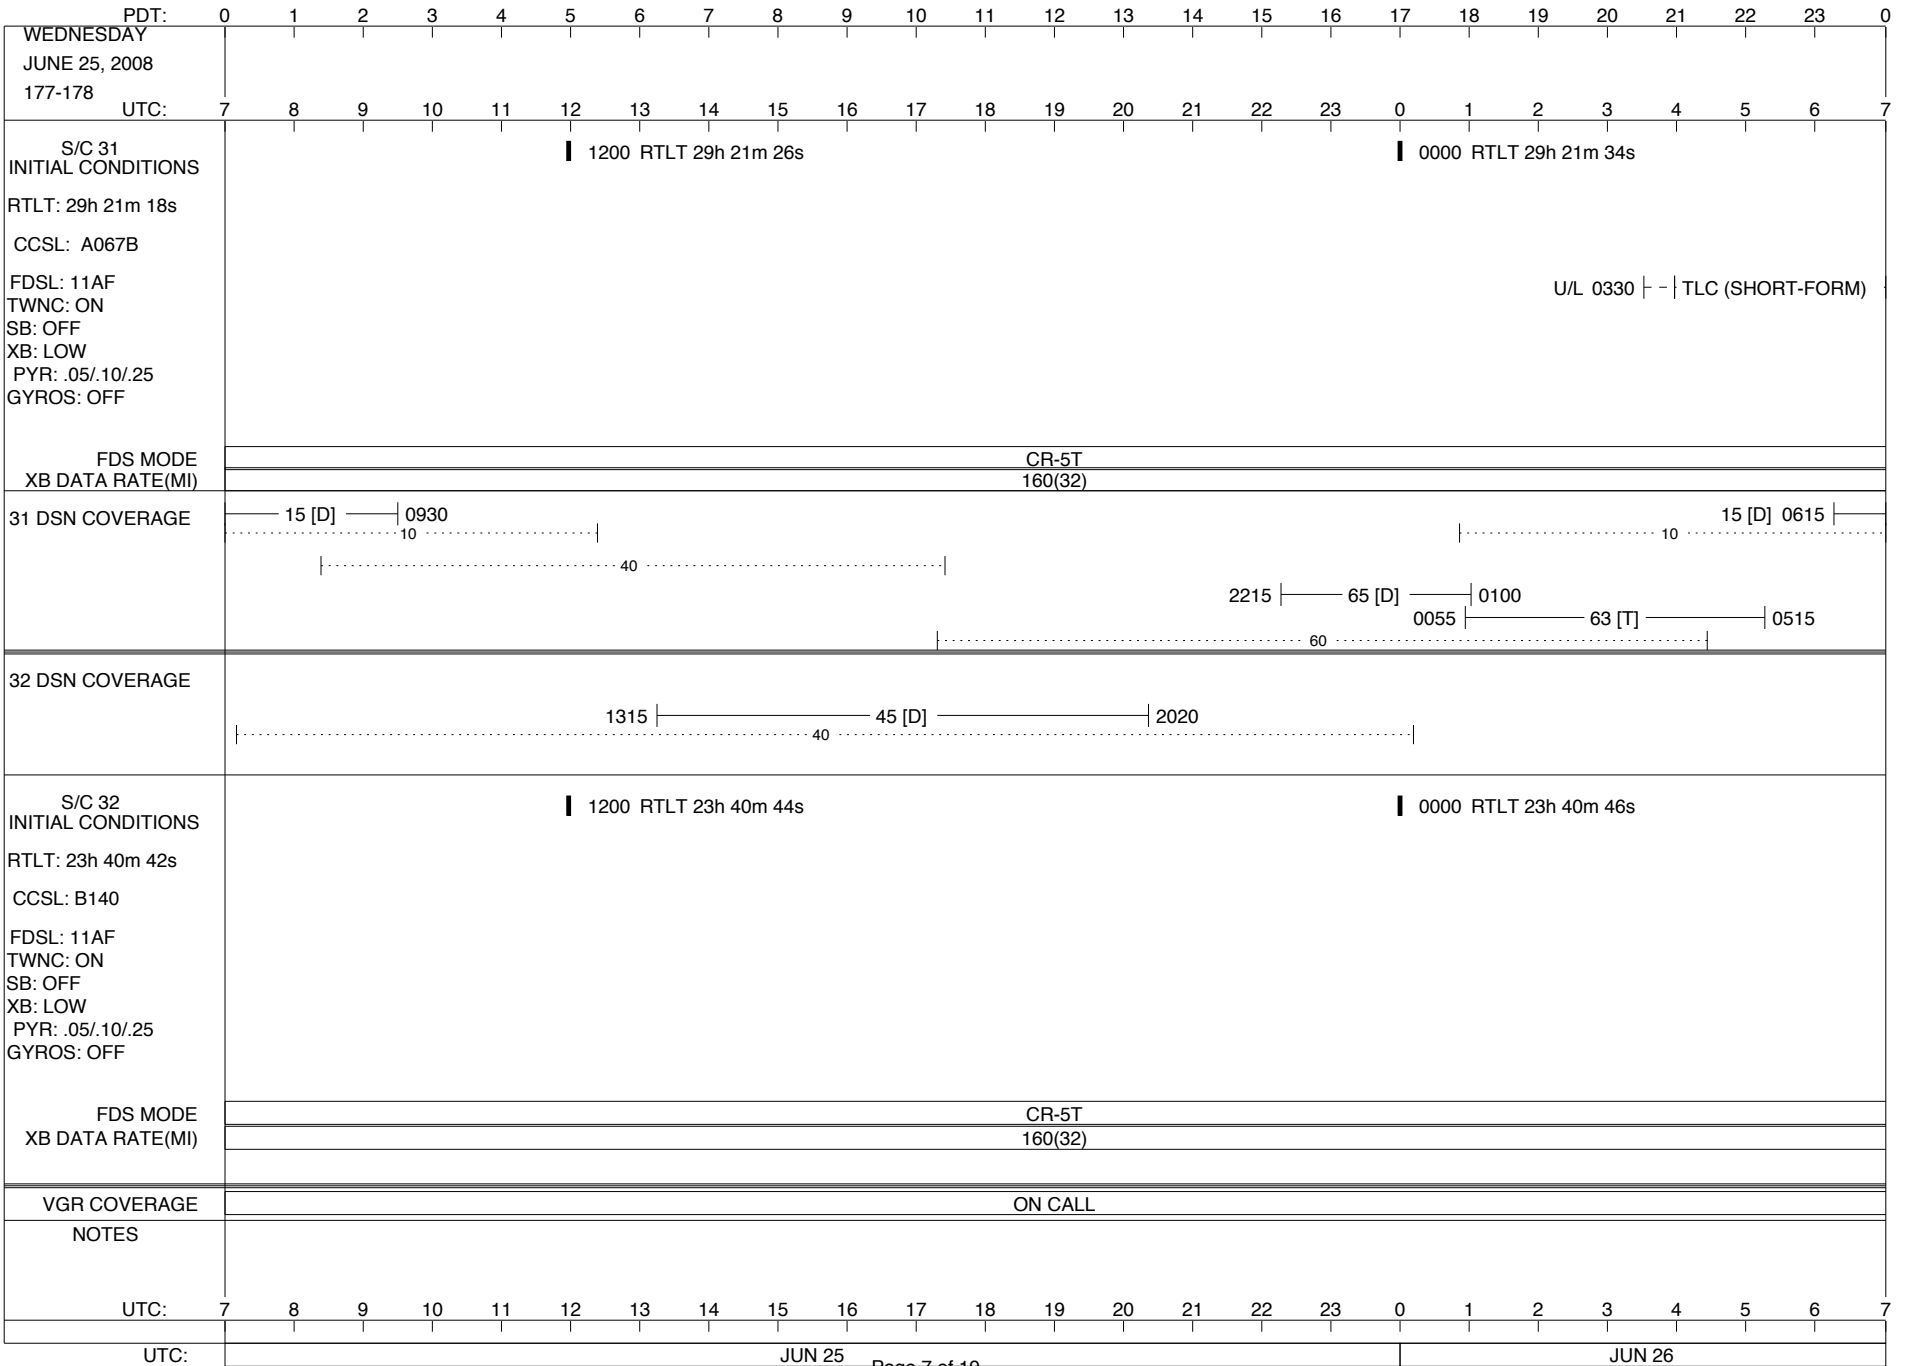

ISSUE DATE: 06/19/08 15:48