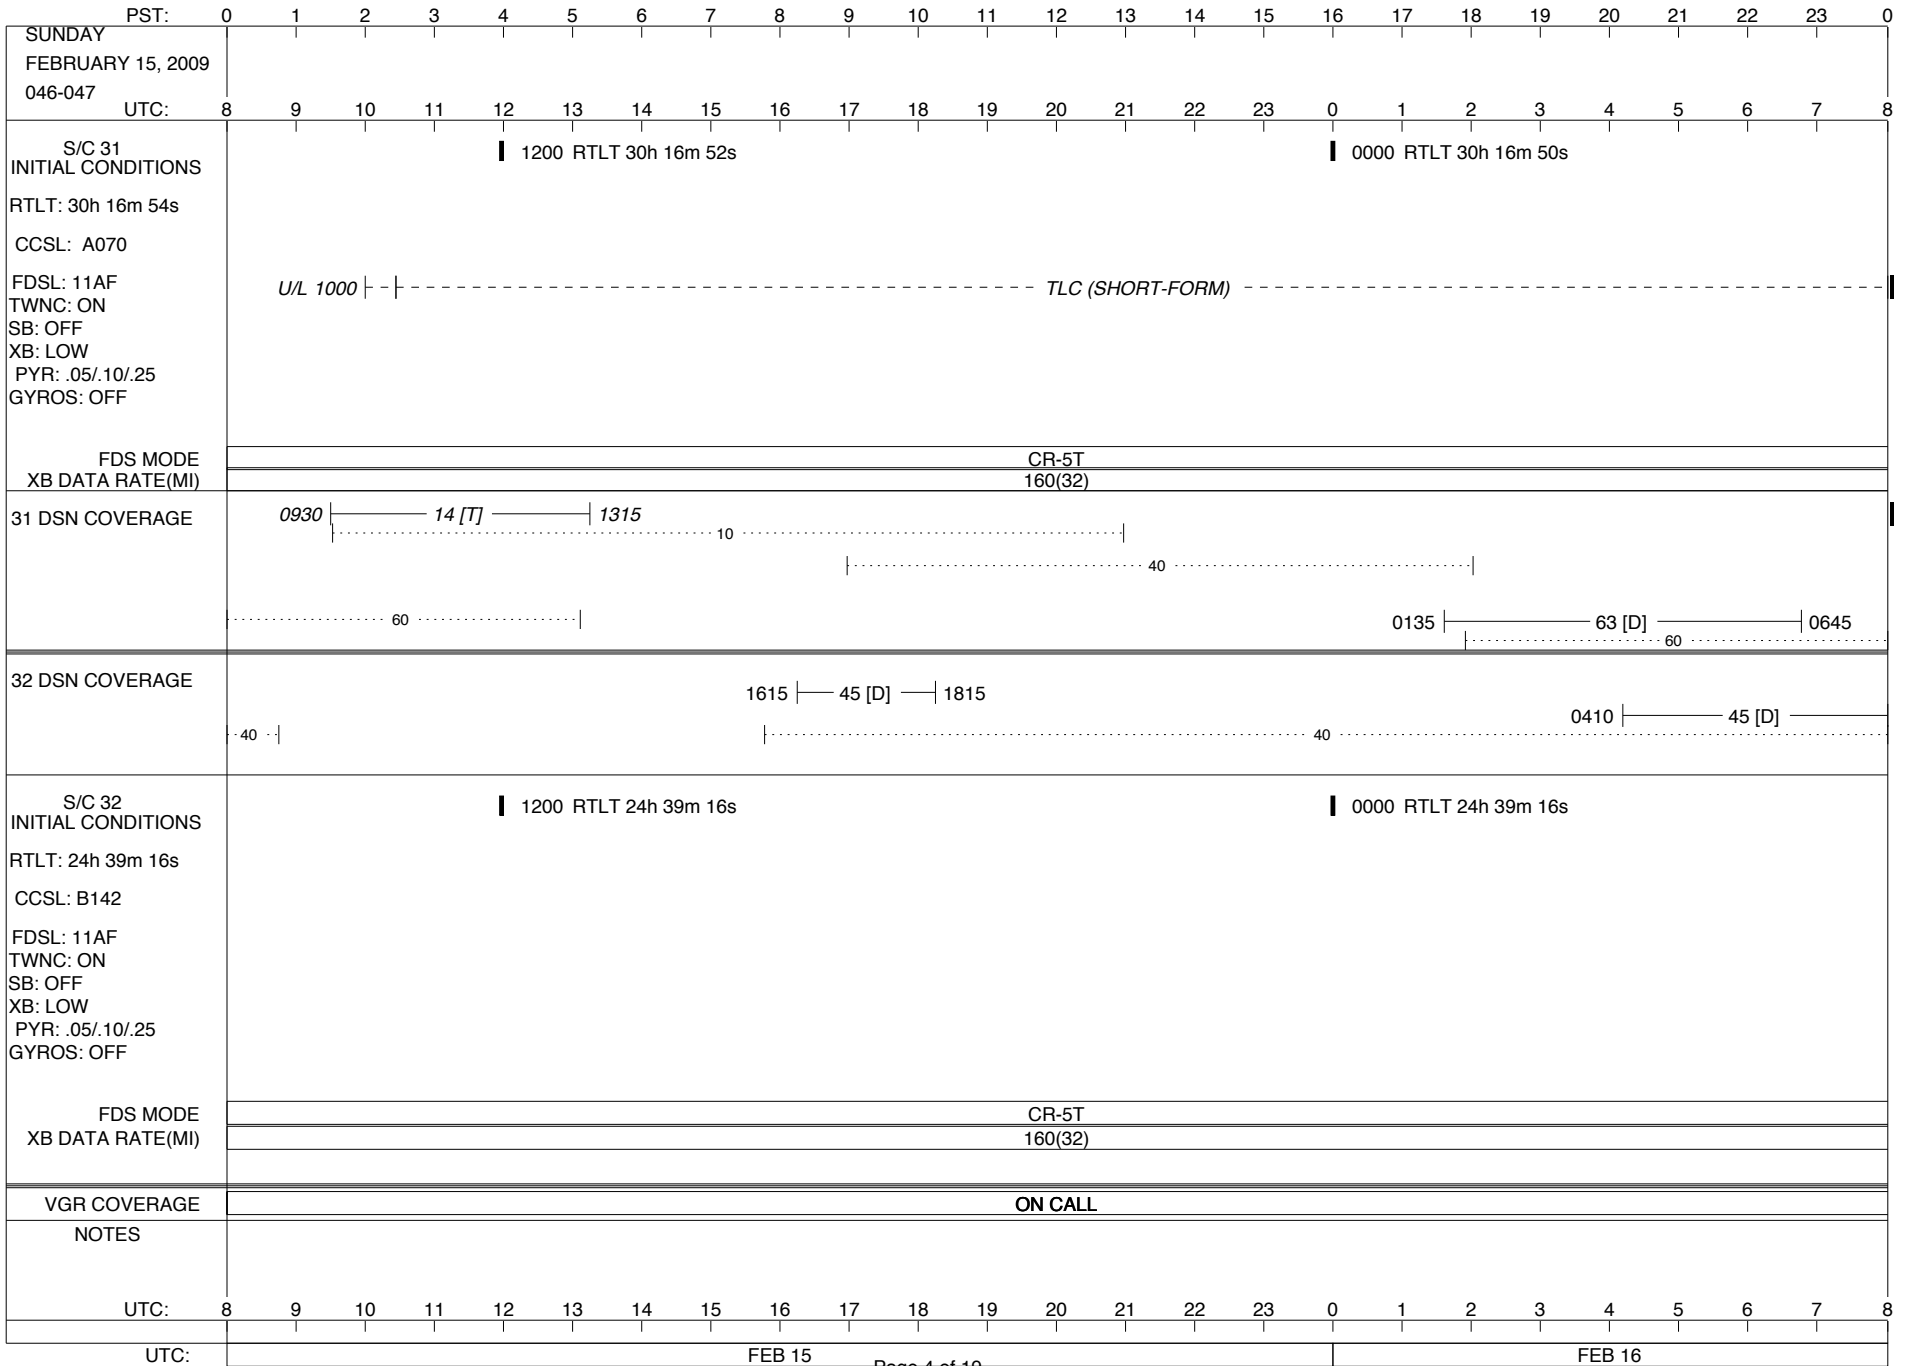

ISSUE DATE: 02/18/09 22:19