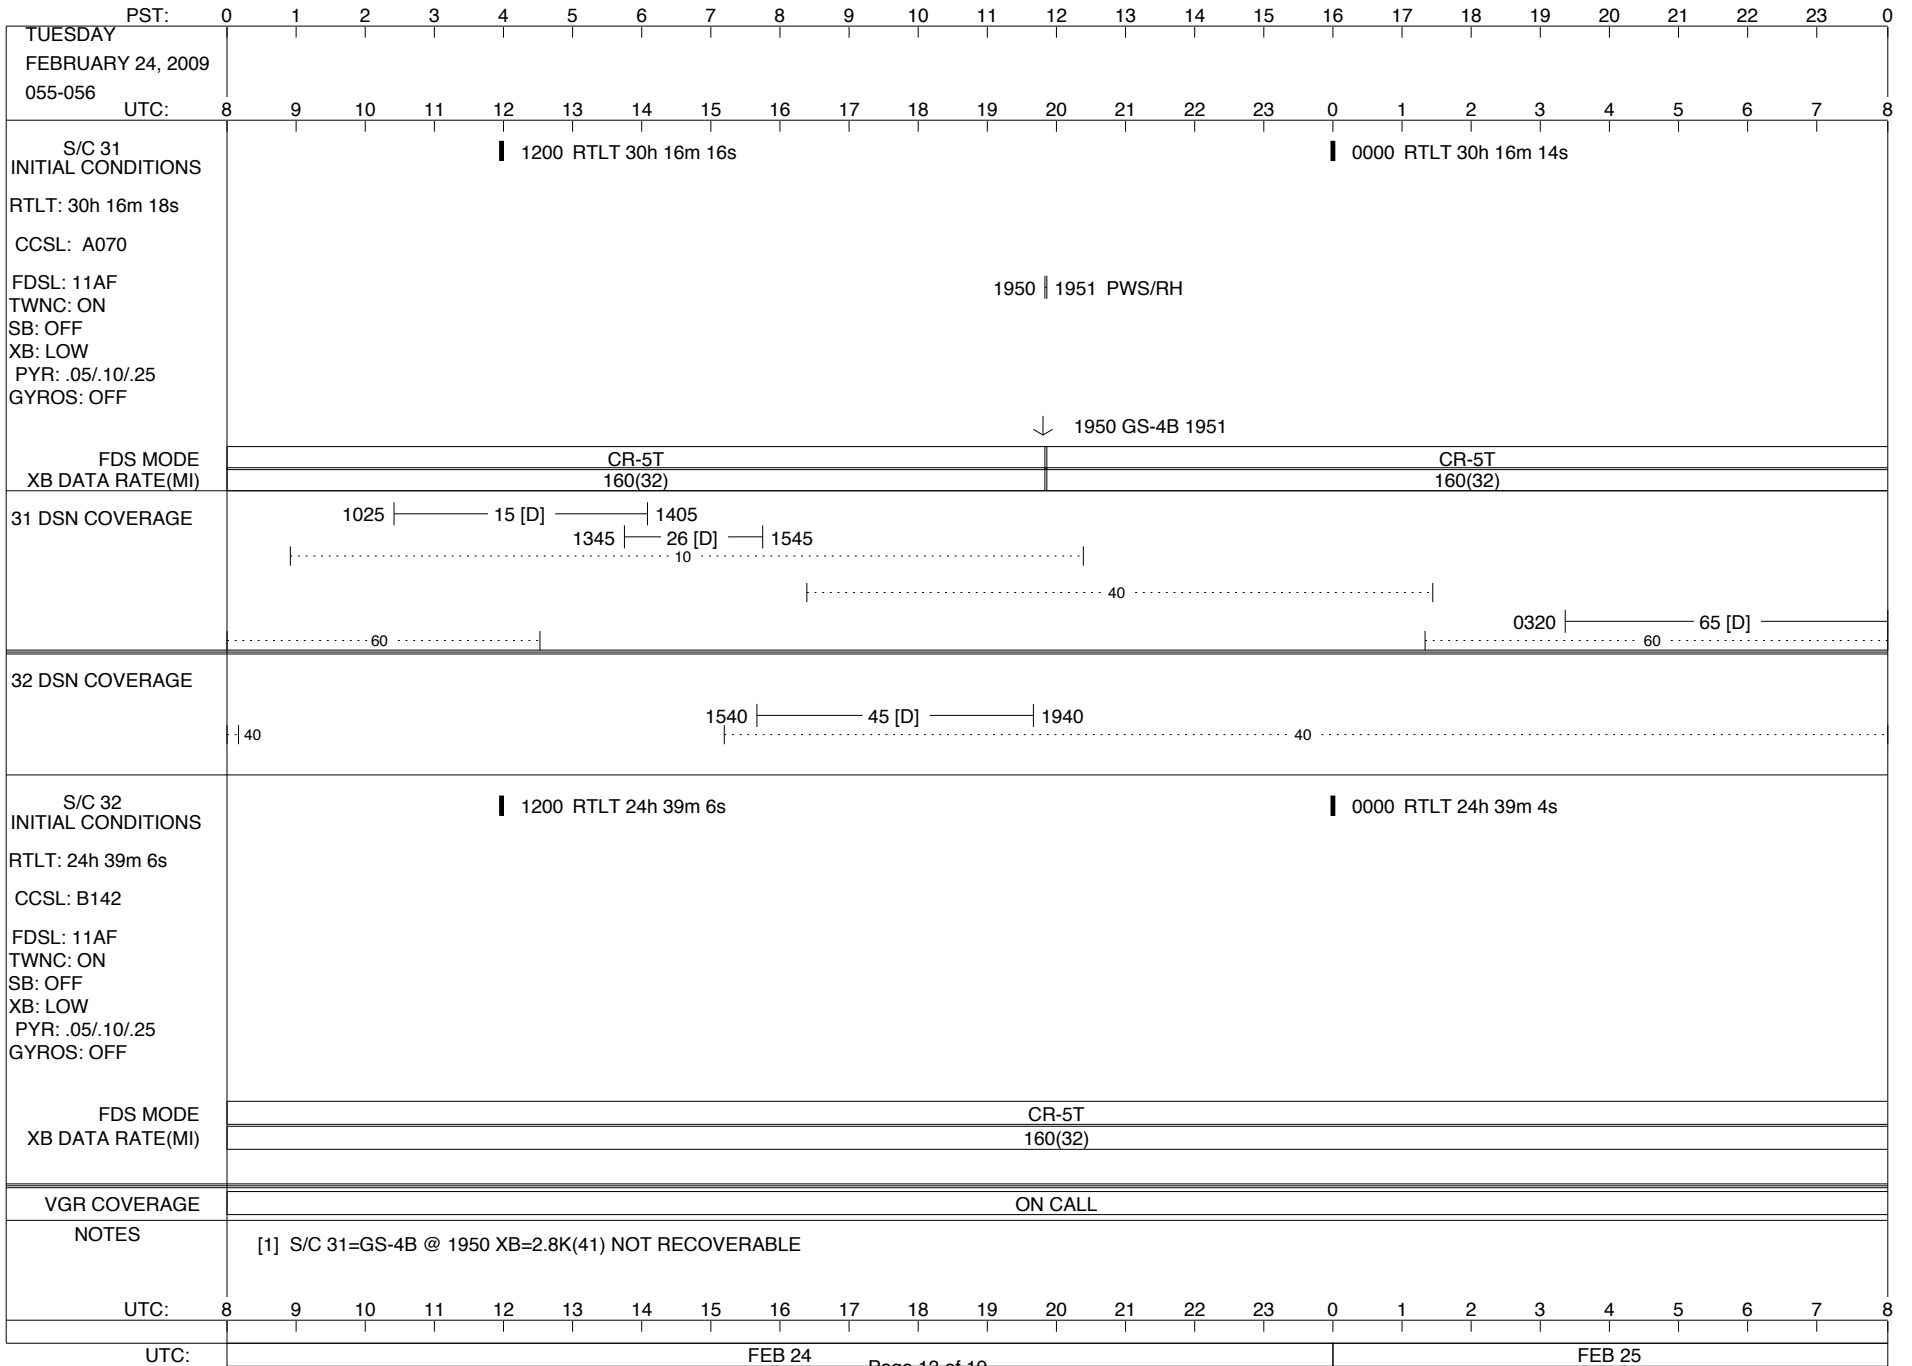

ISSUE DATE: 02/18/09 22:19