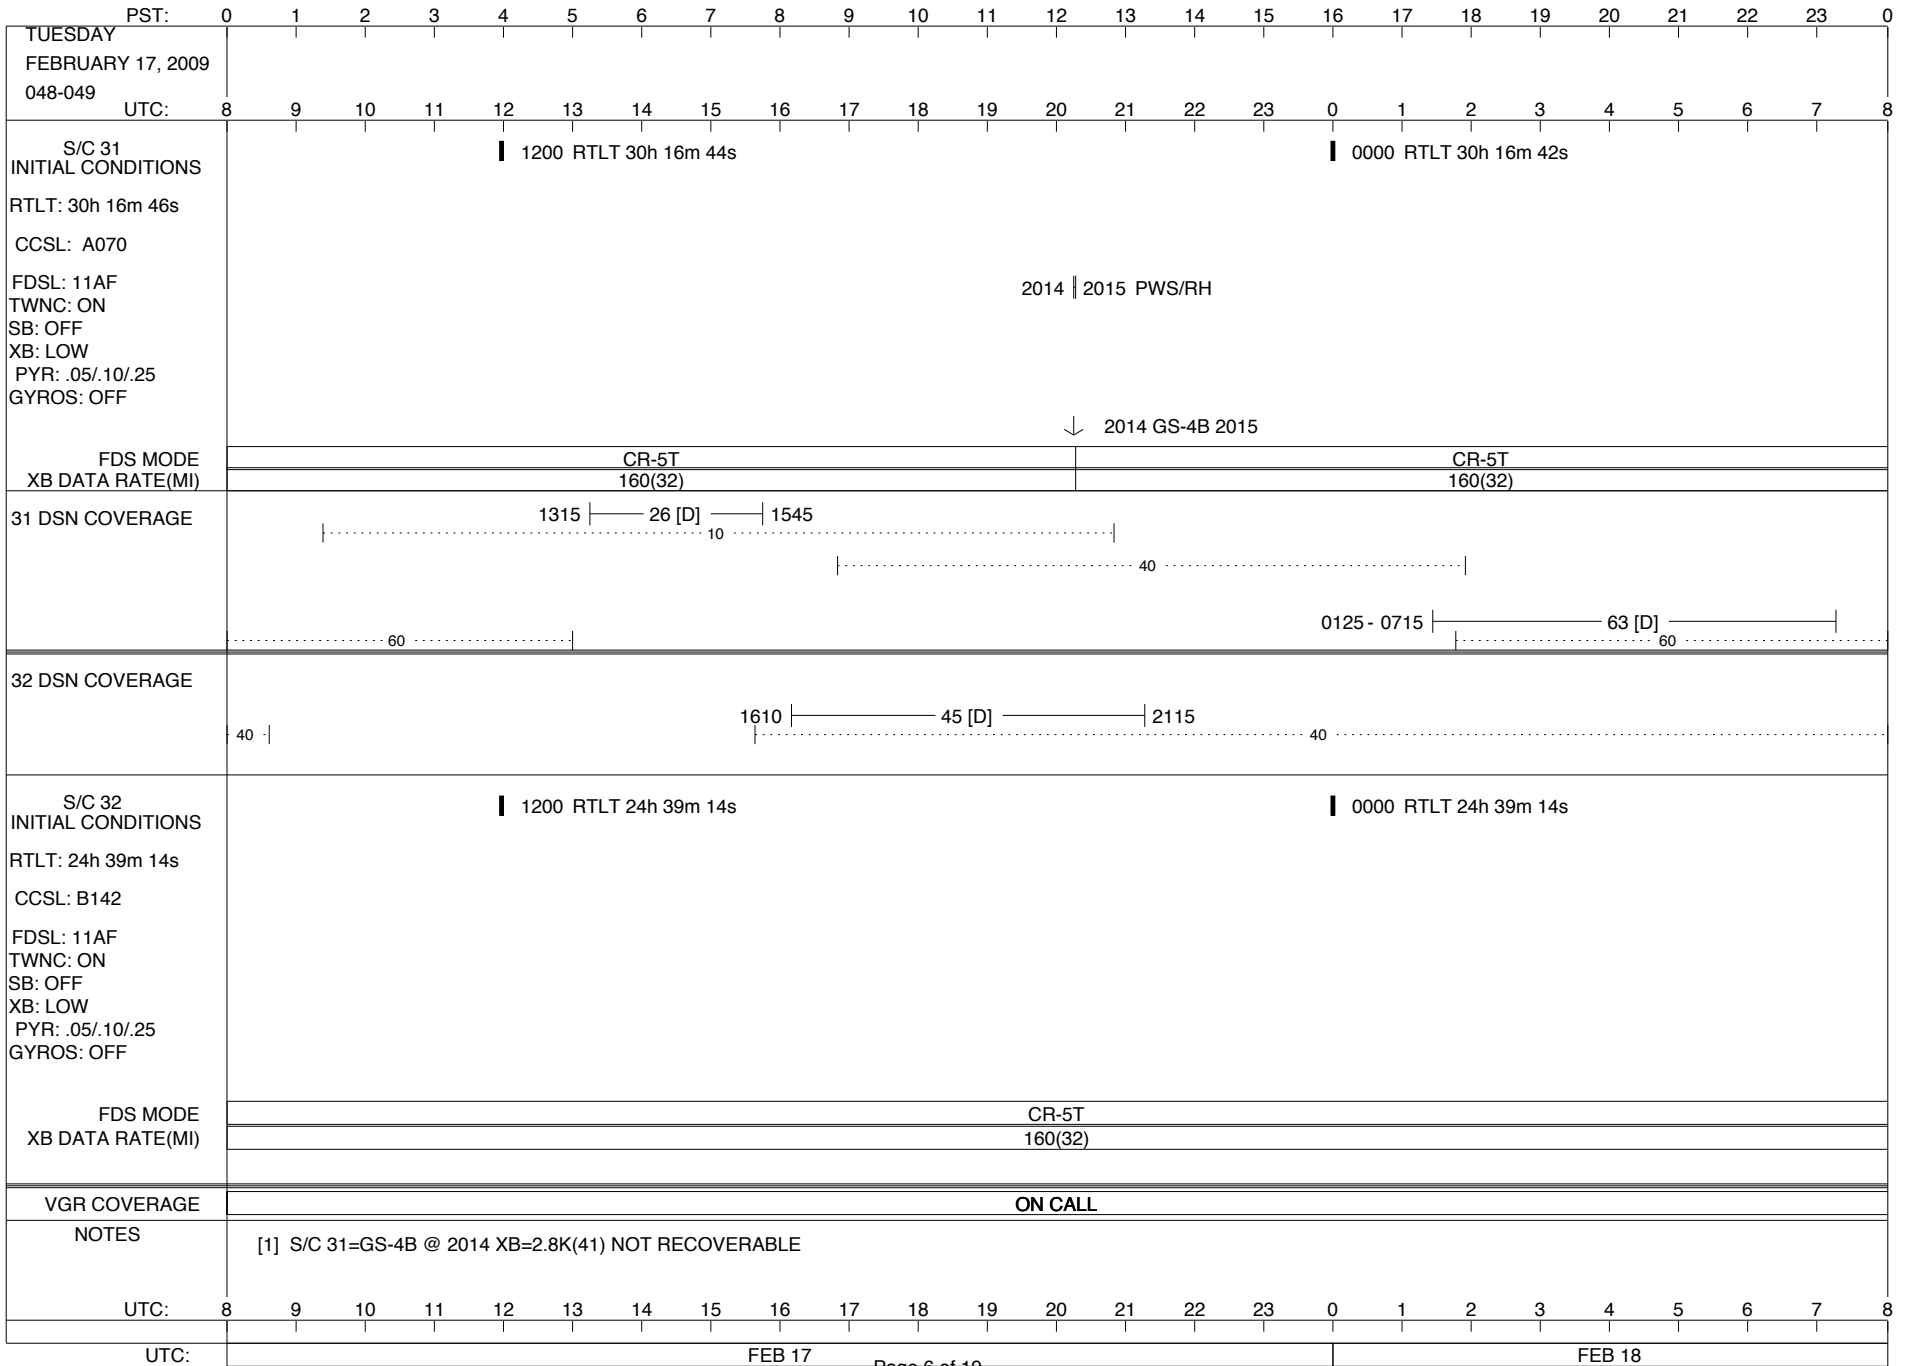

ISSUE DATE: 02/18/09 22:19