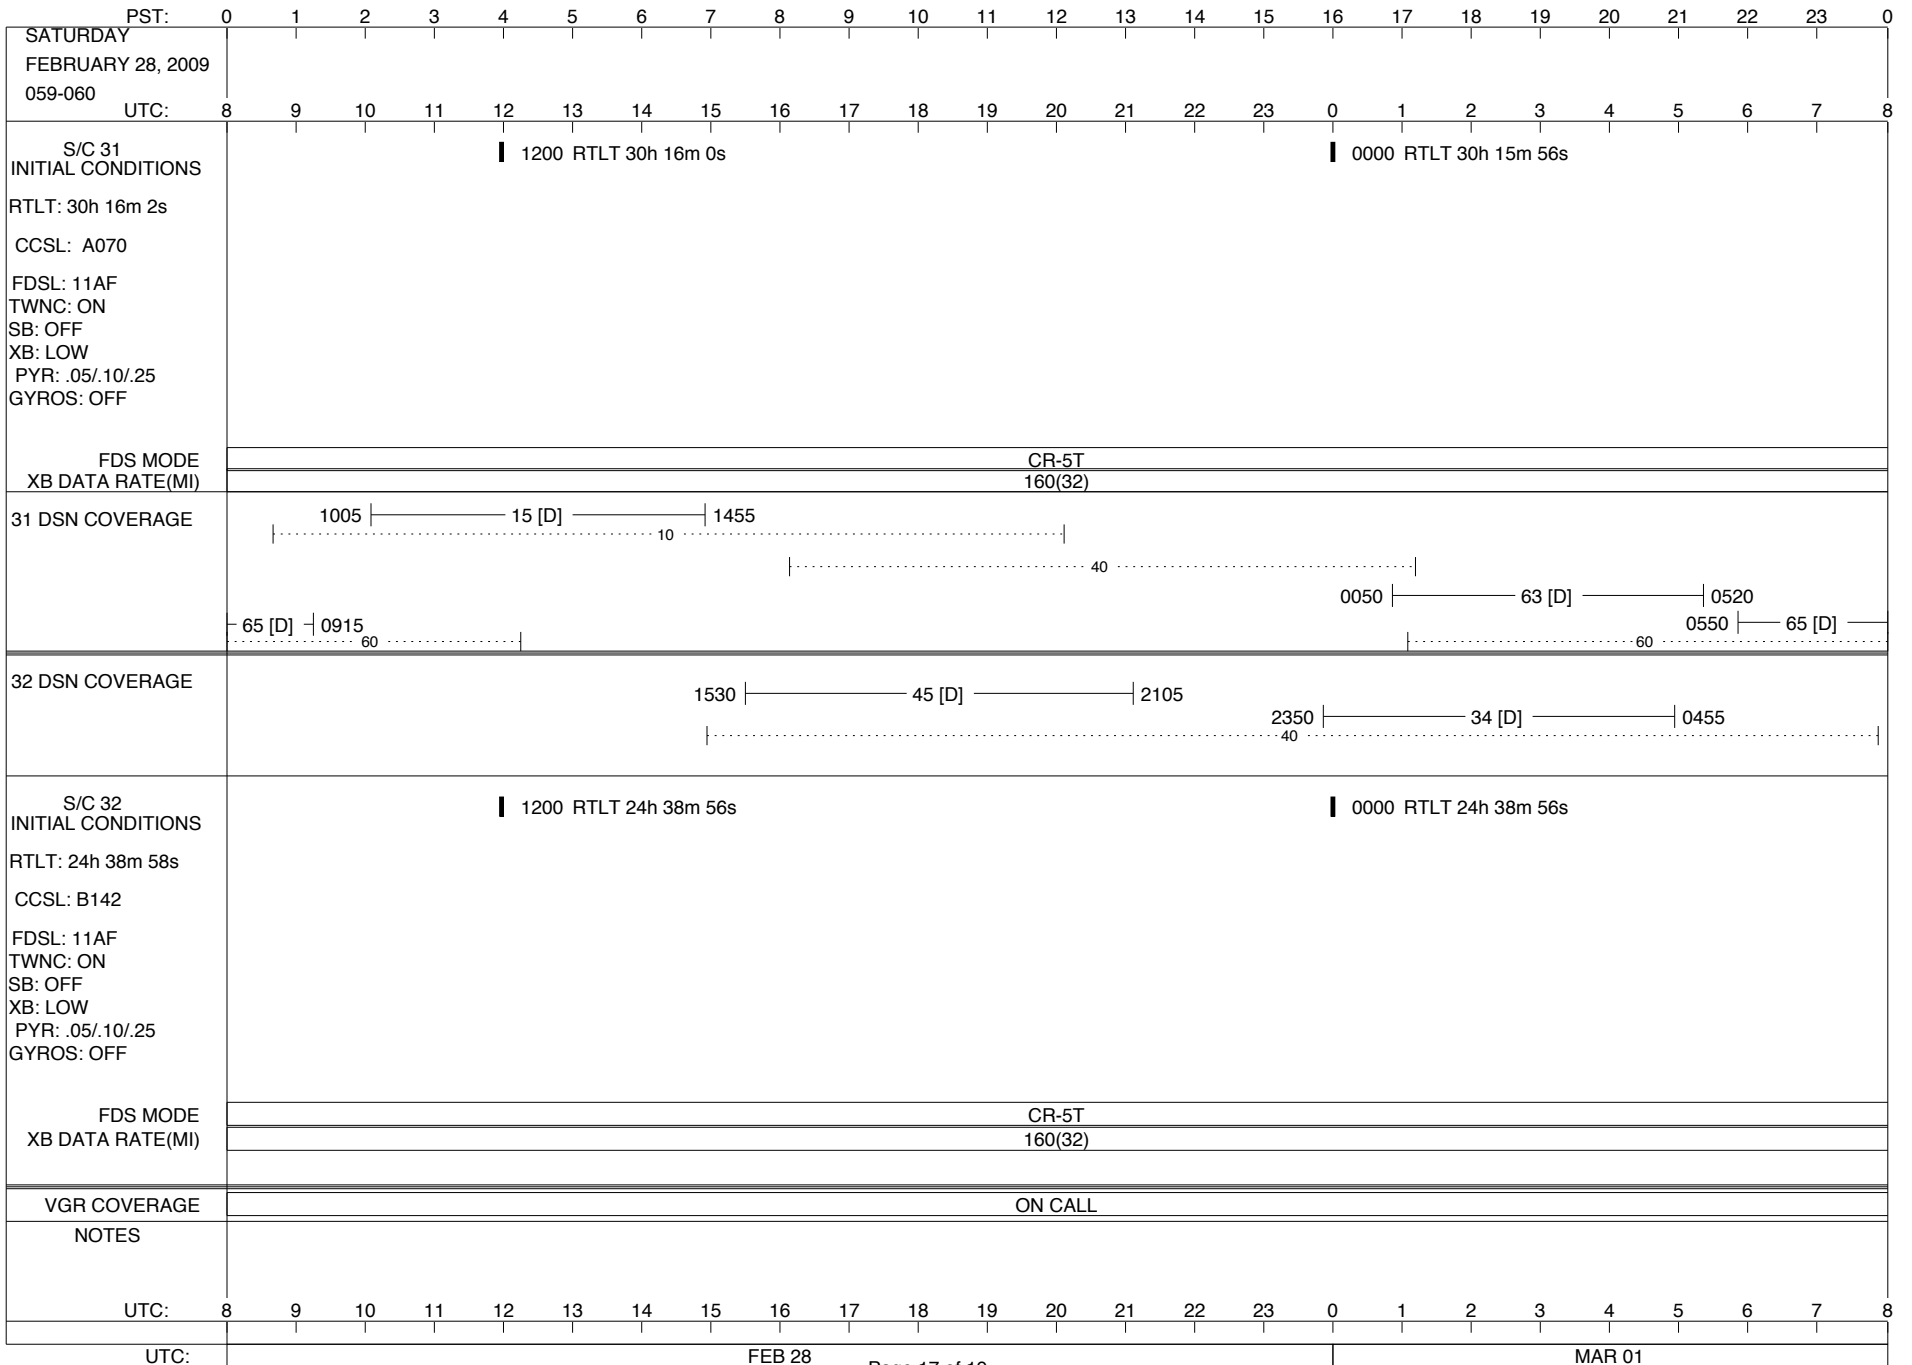

ISSUE DATE: 02/18/09 22:19