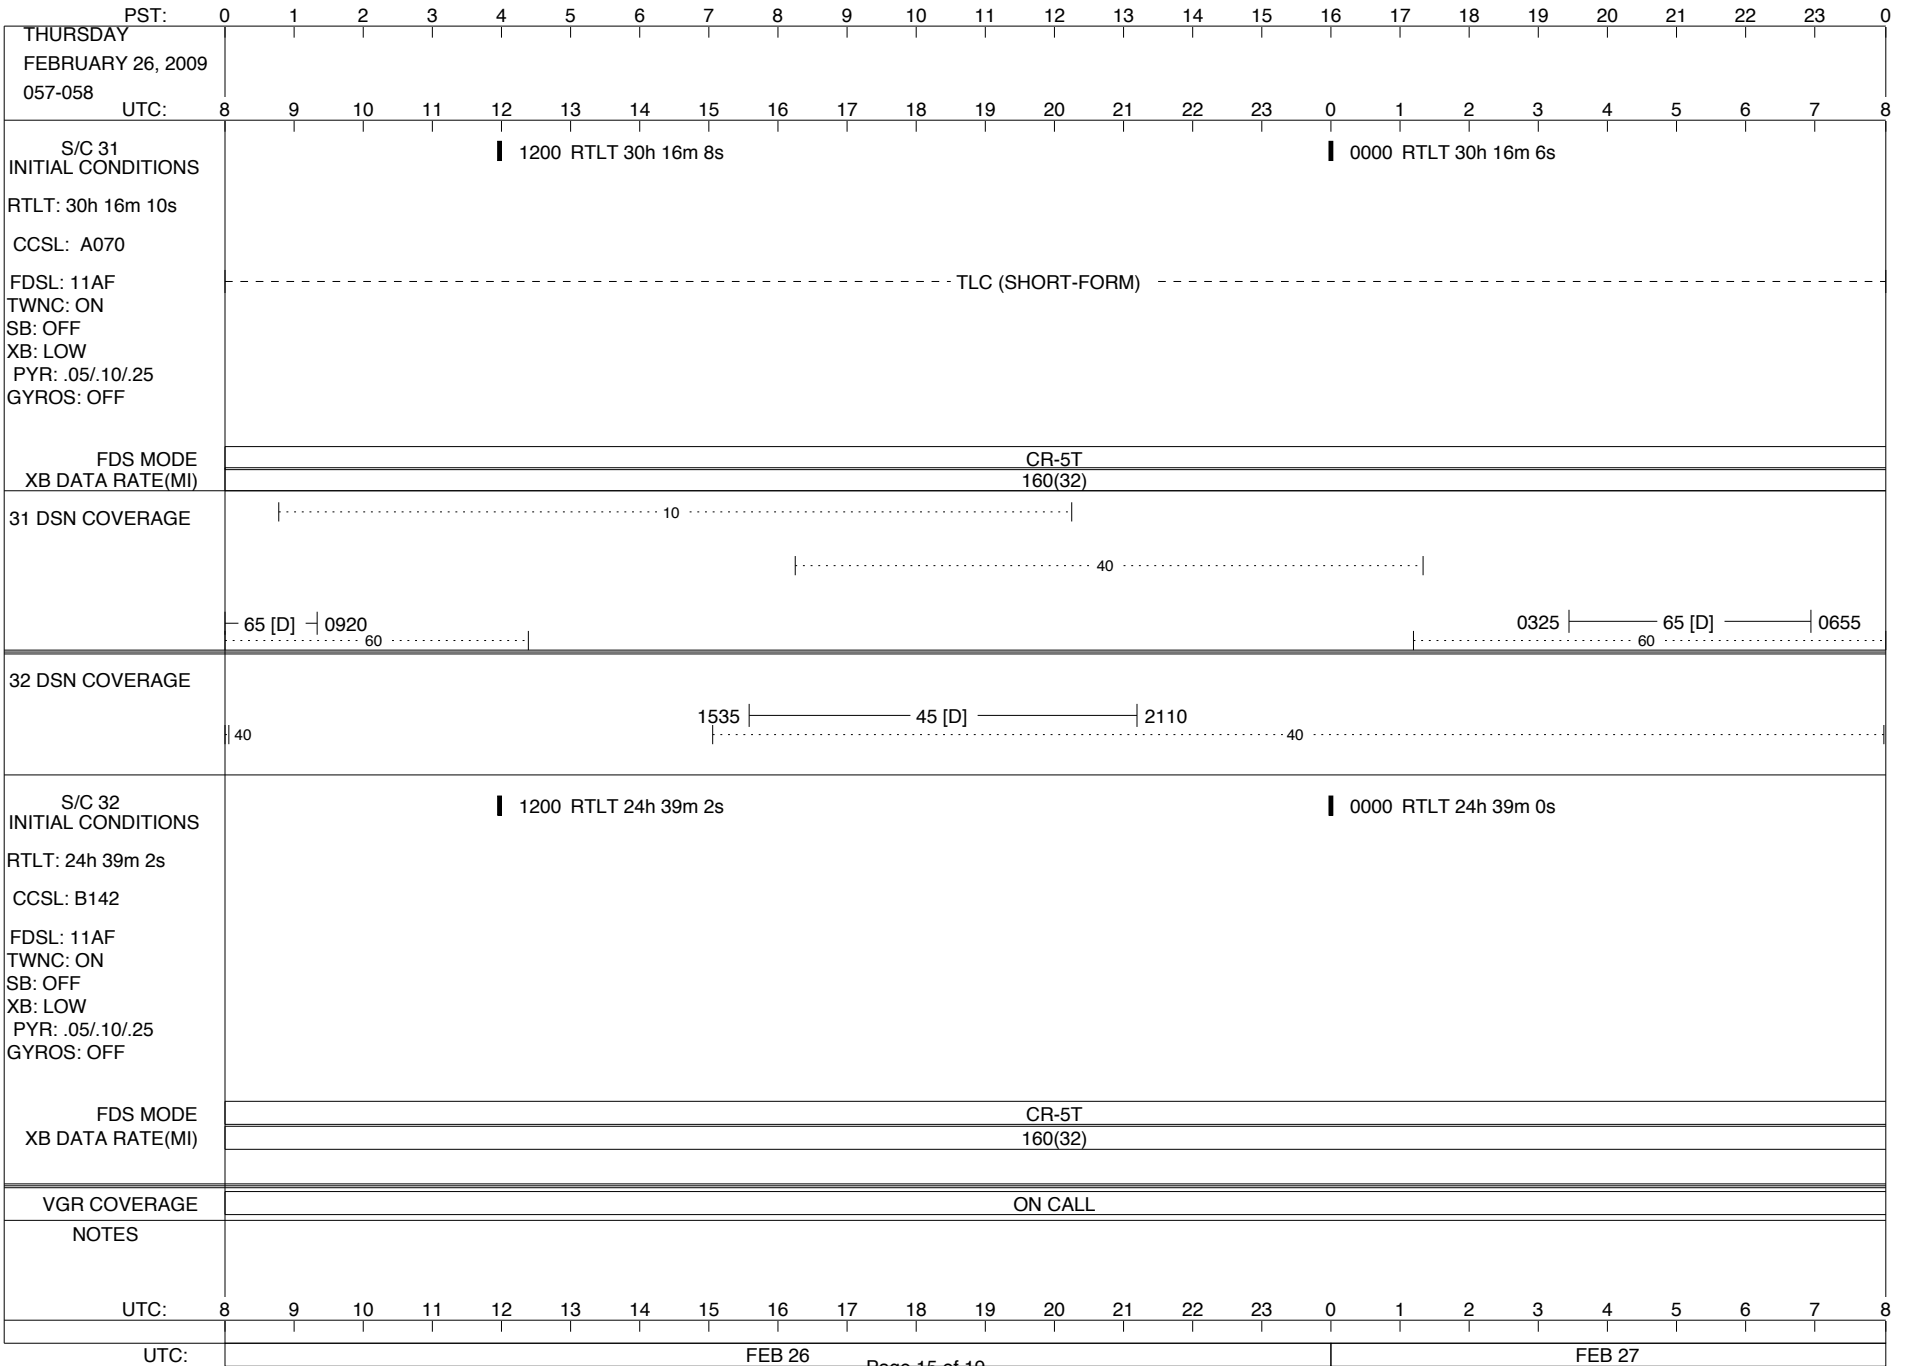

ISSUE DATE: 02/18/09 22:19