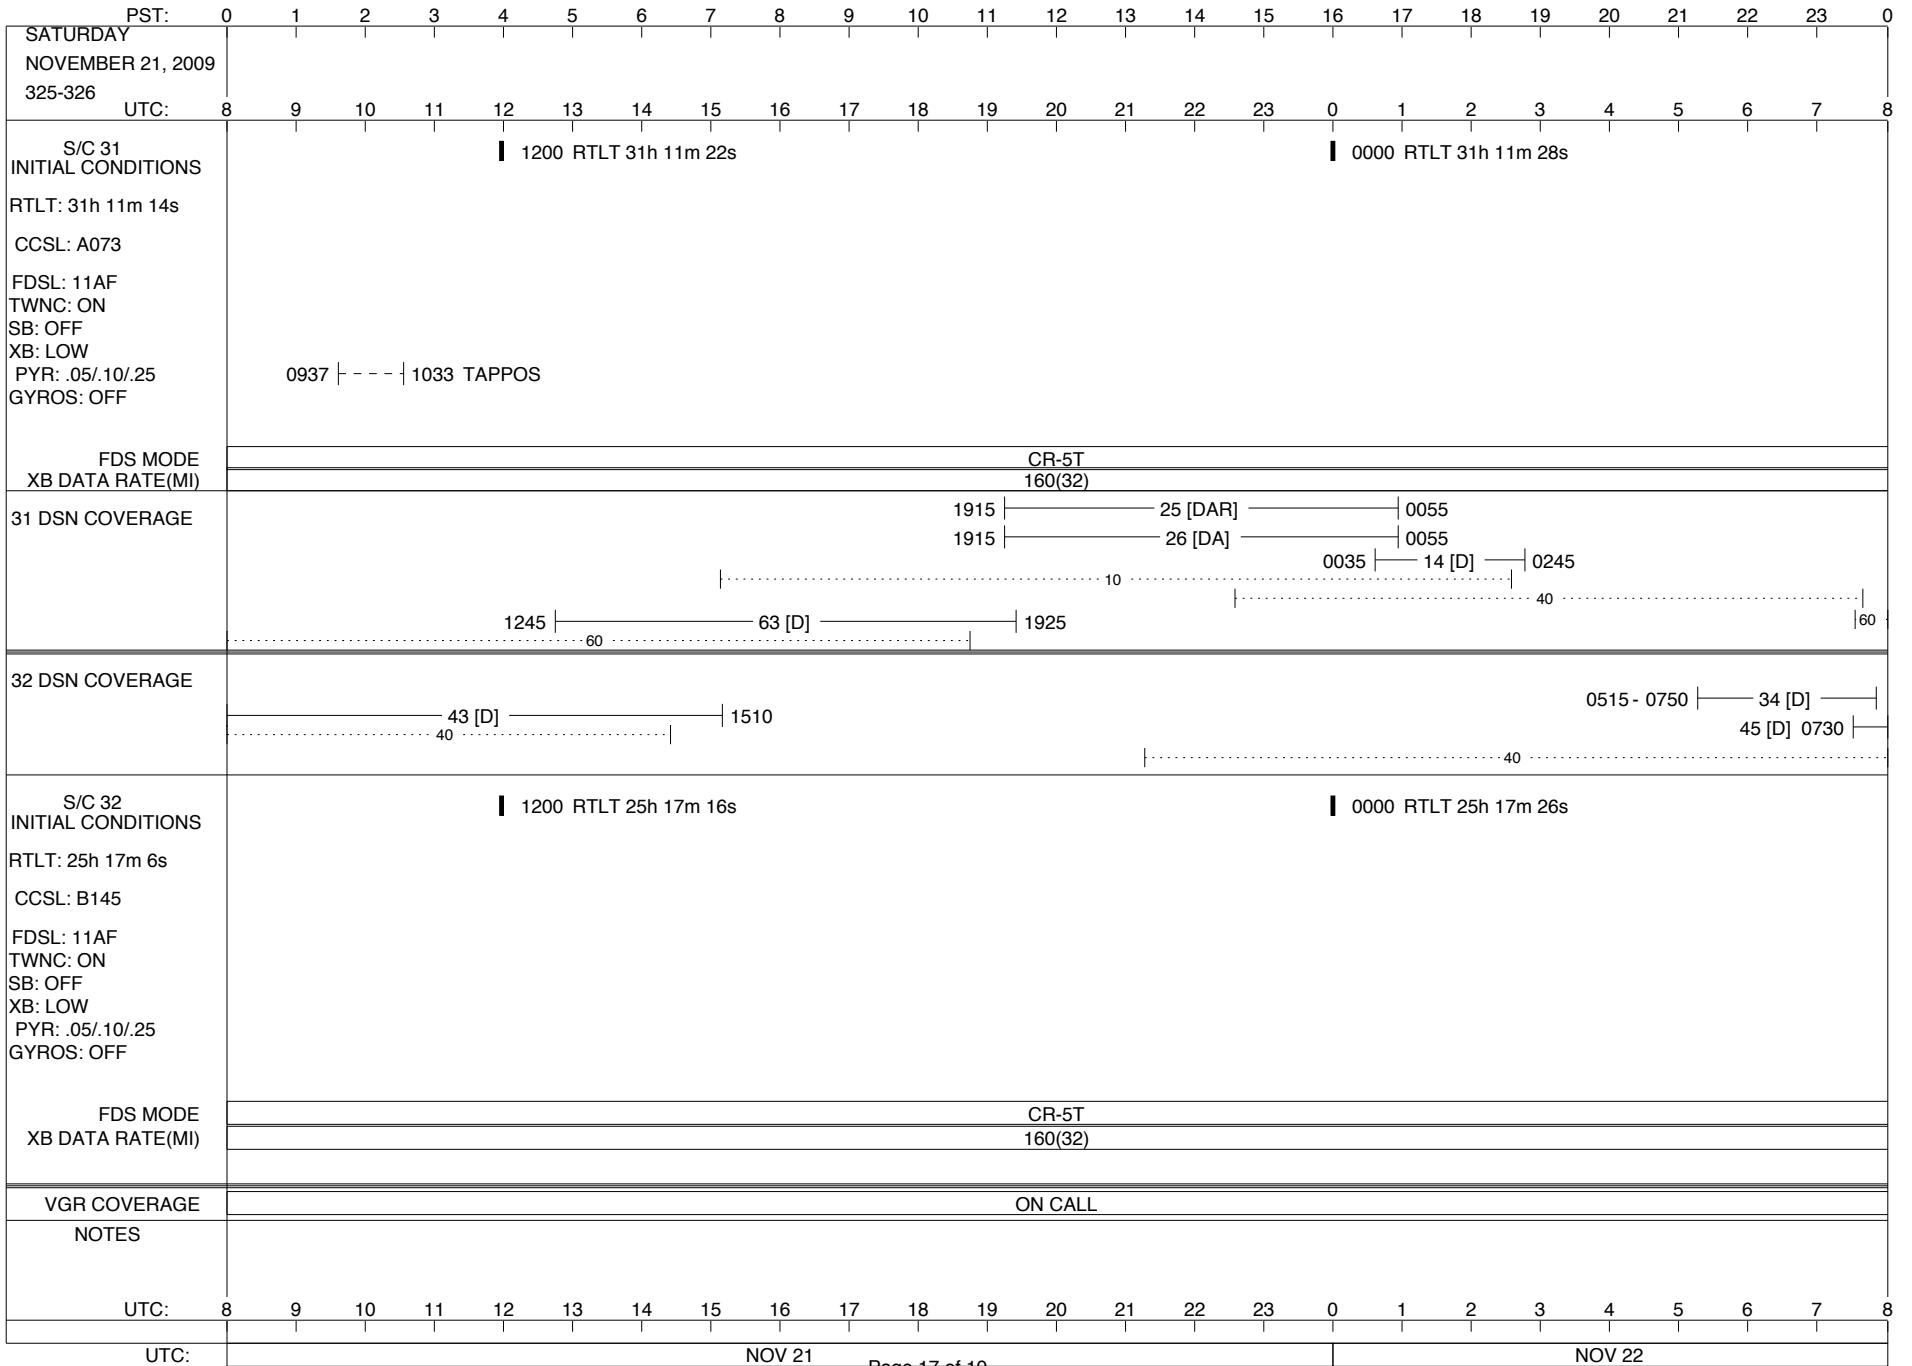

ISSUE DATE: 11/09/09 10:44