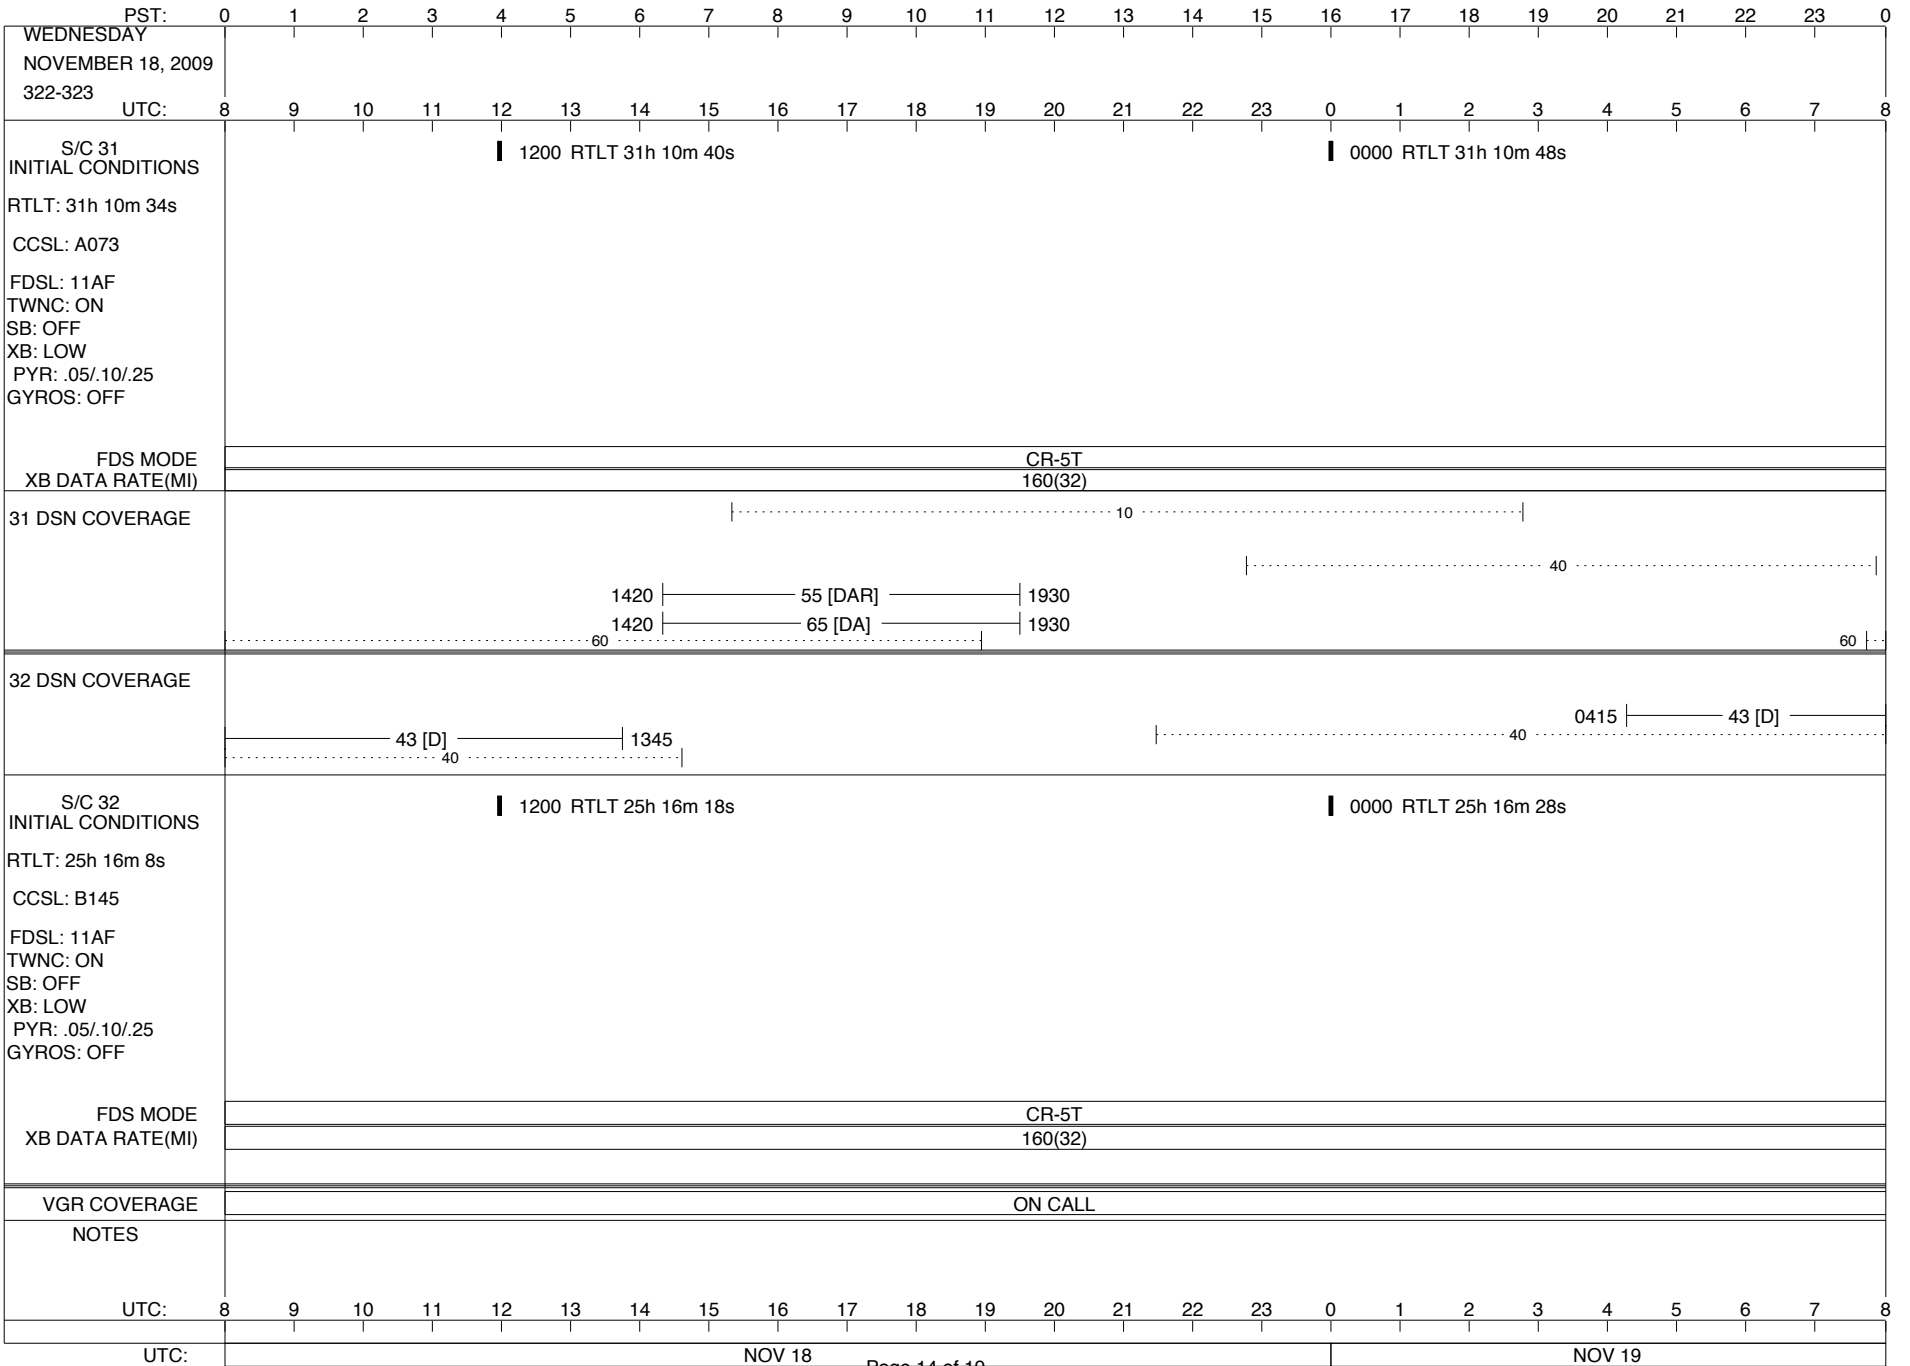

ISSUE DATE: 11/09/09 10:44