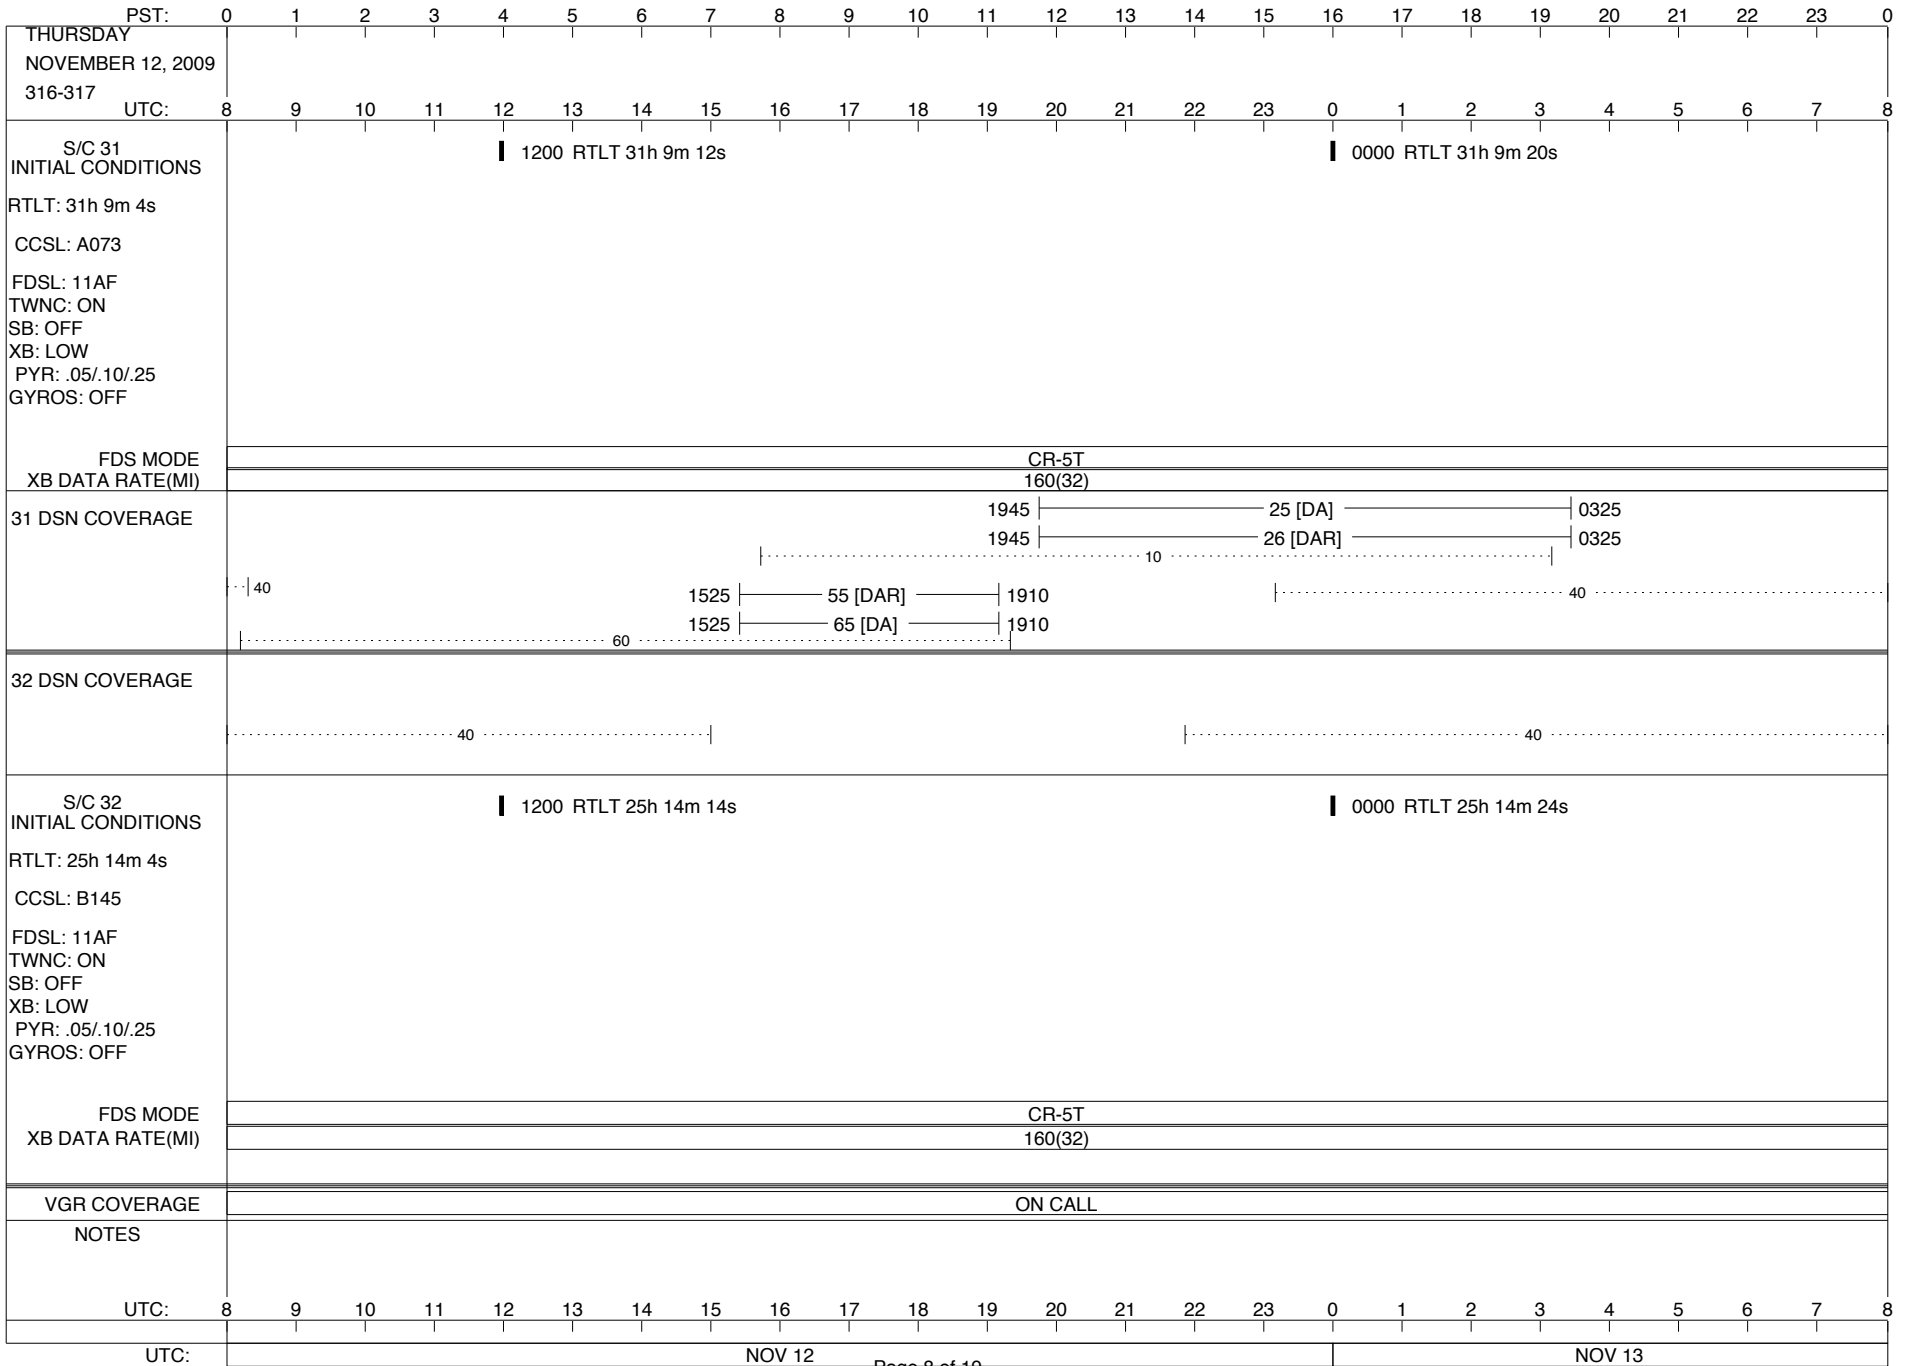

ISSUE DATE: 11/09/09 10:44