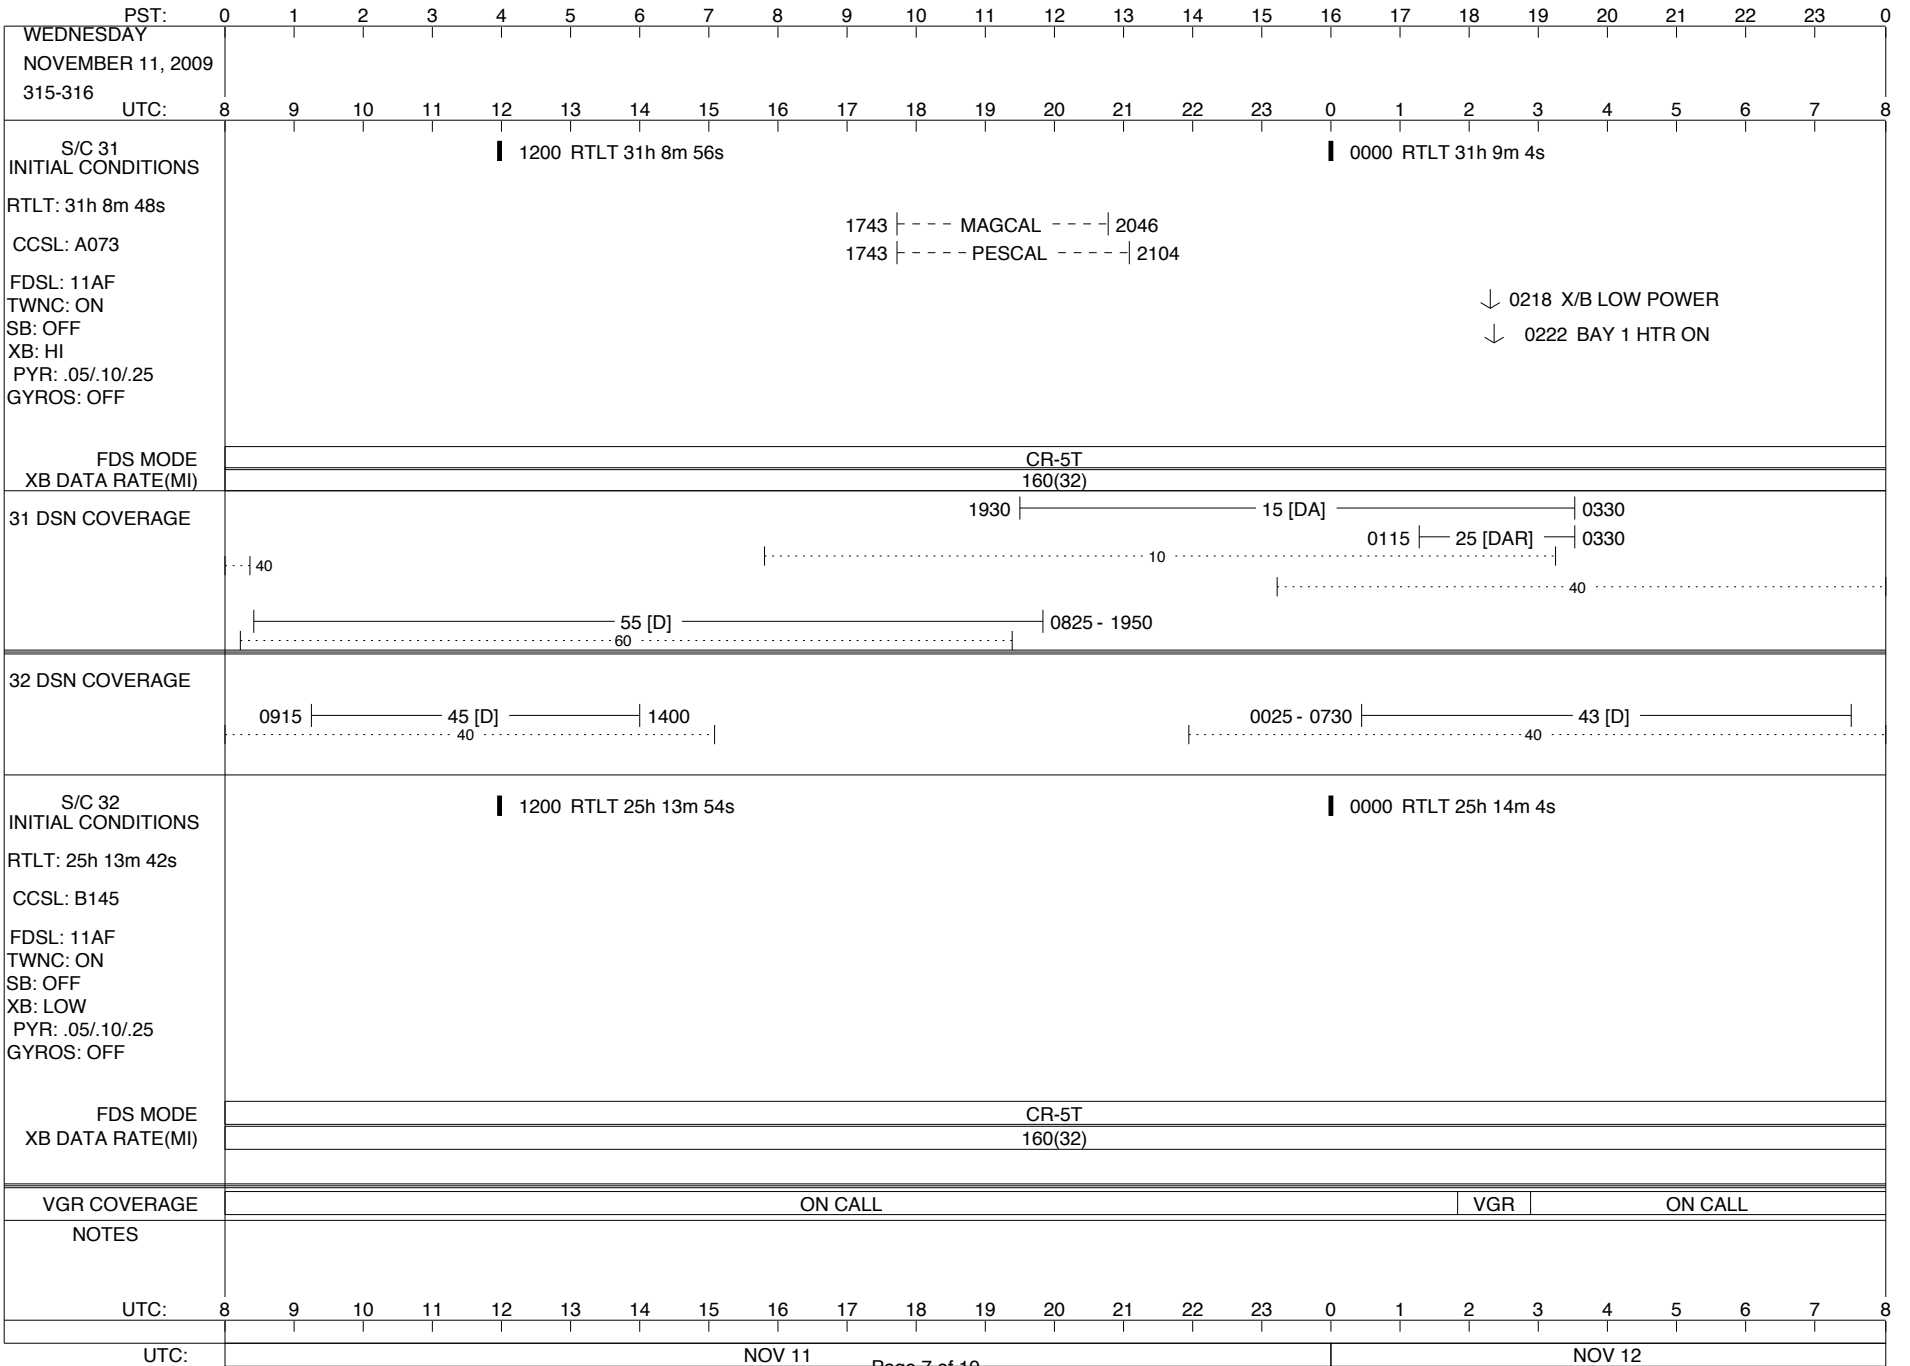

ISSUE DATE: 11/09/09 10:44