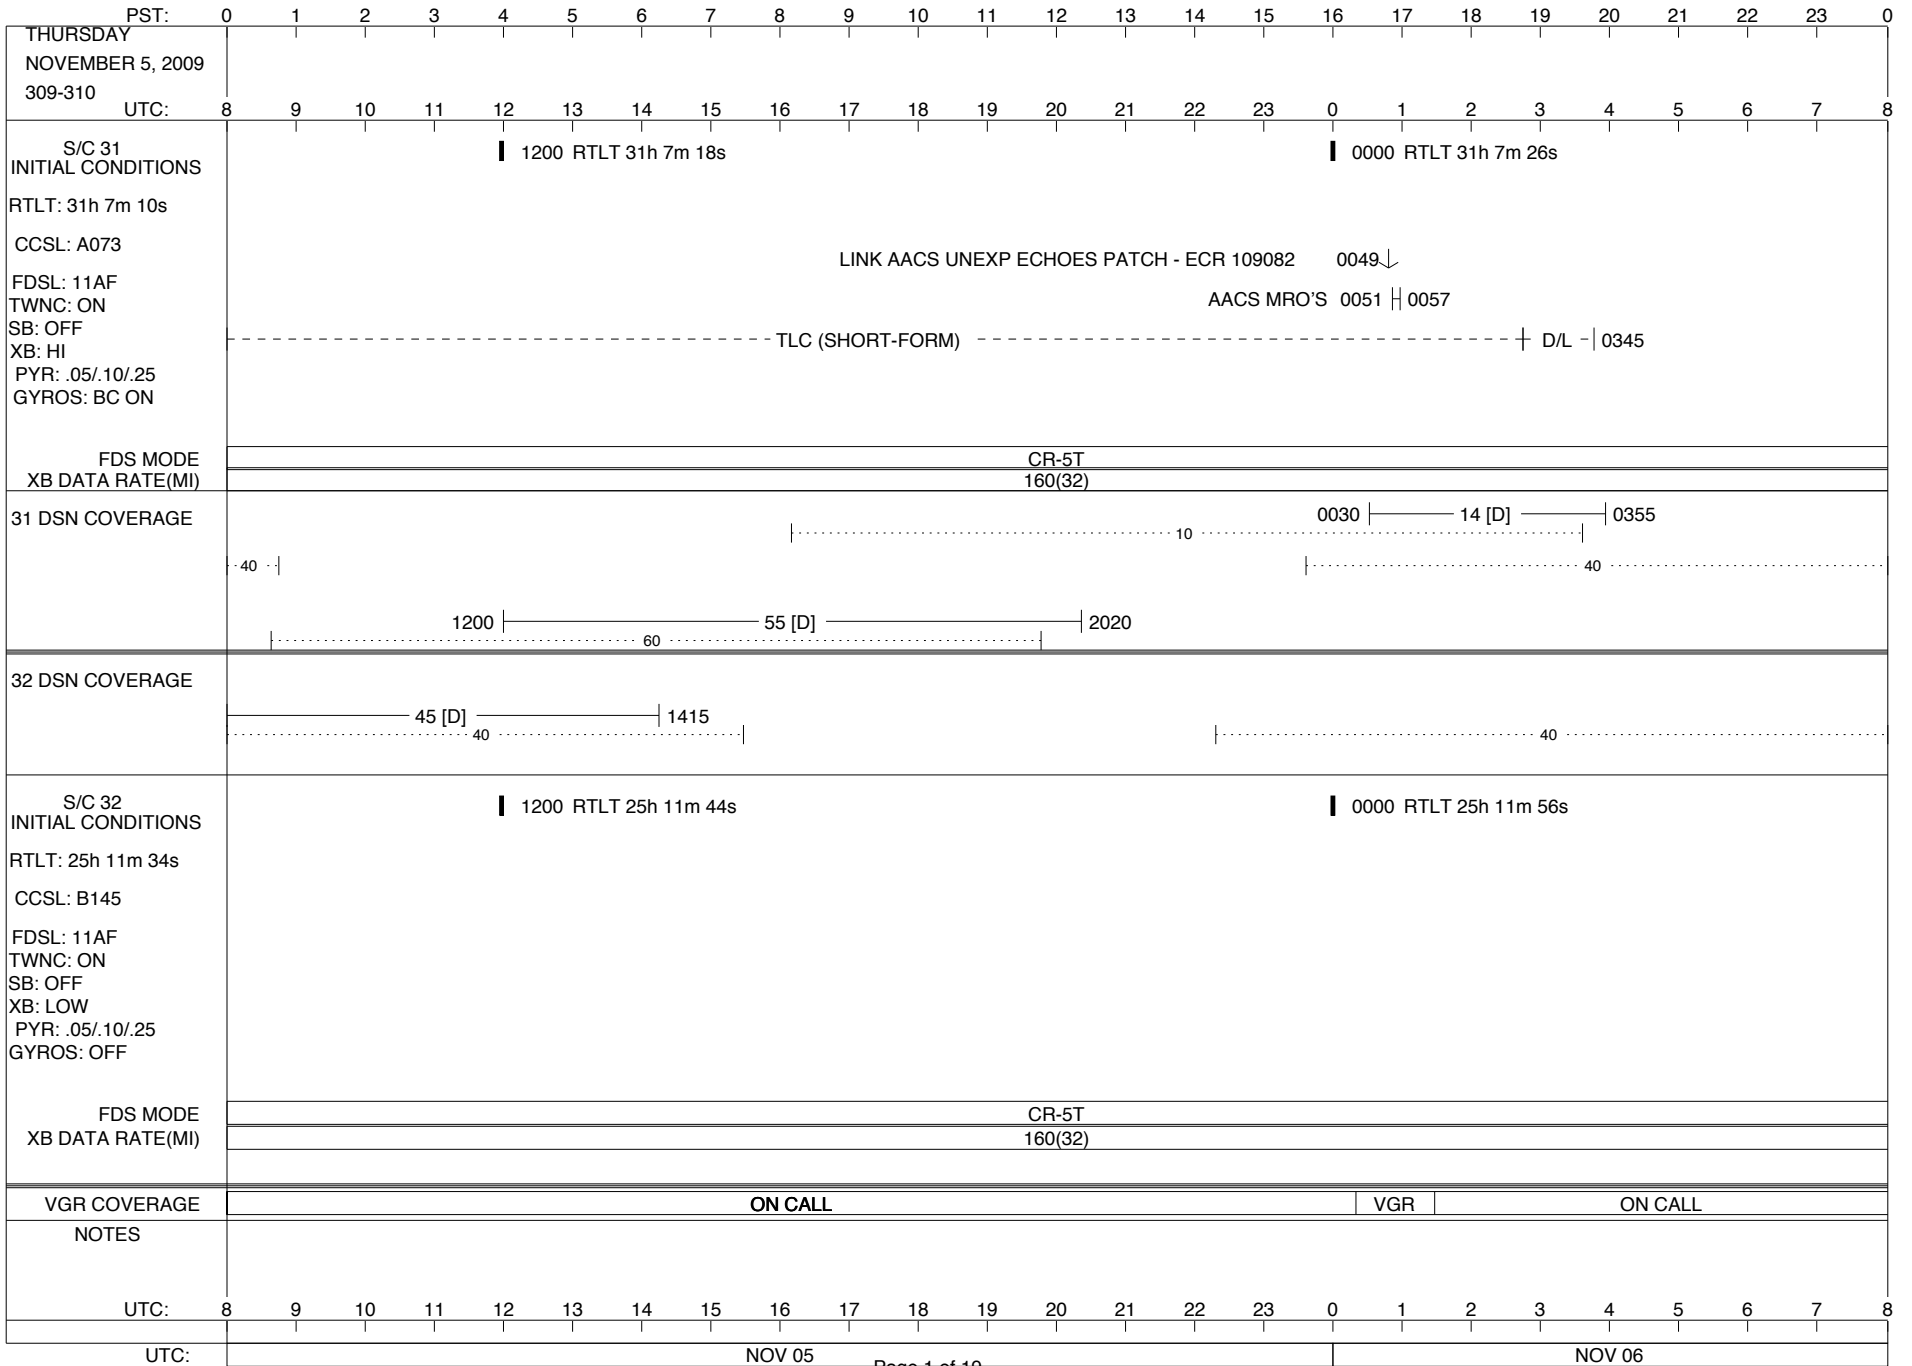

ISSUE DATE: 11/09/09 10:44