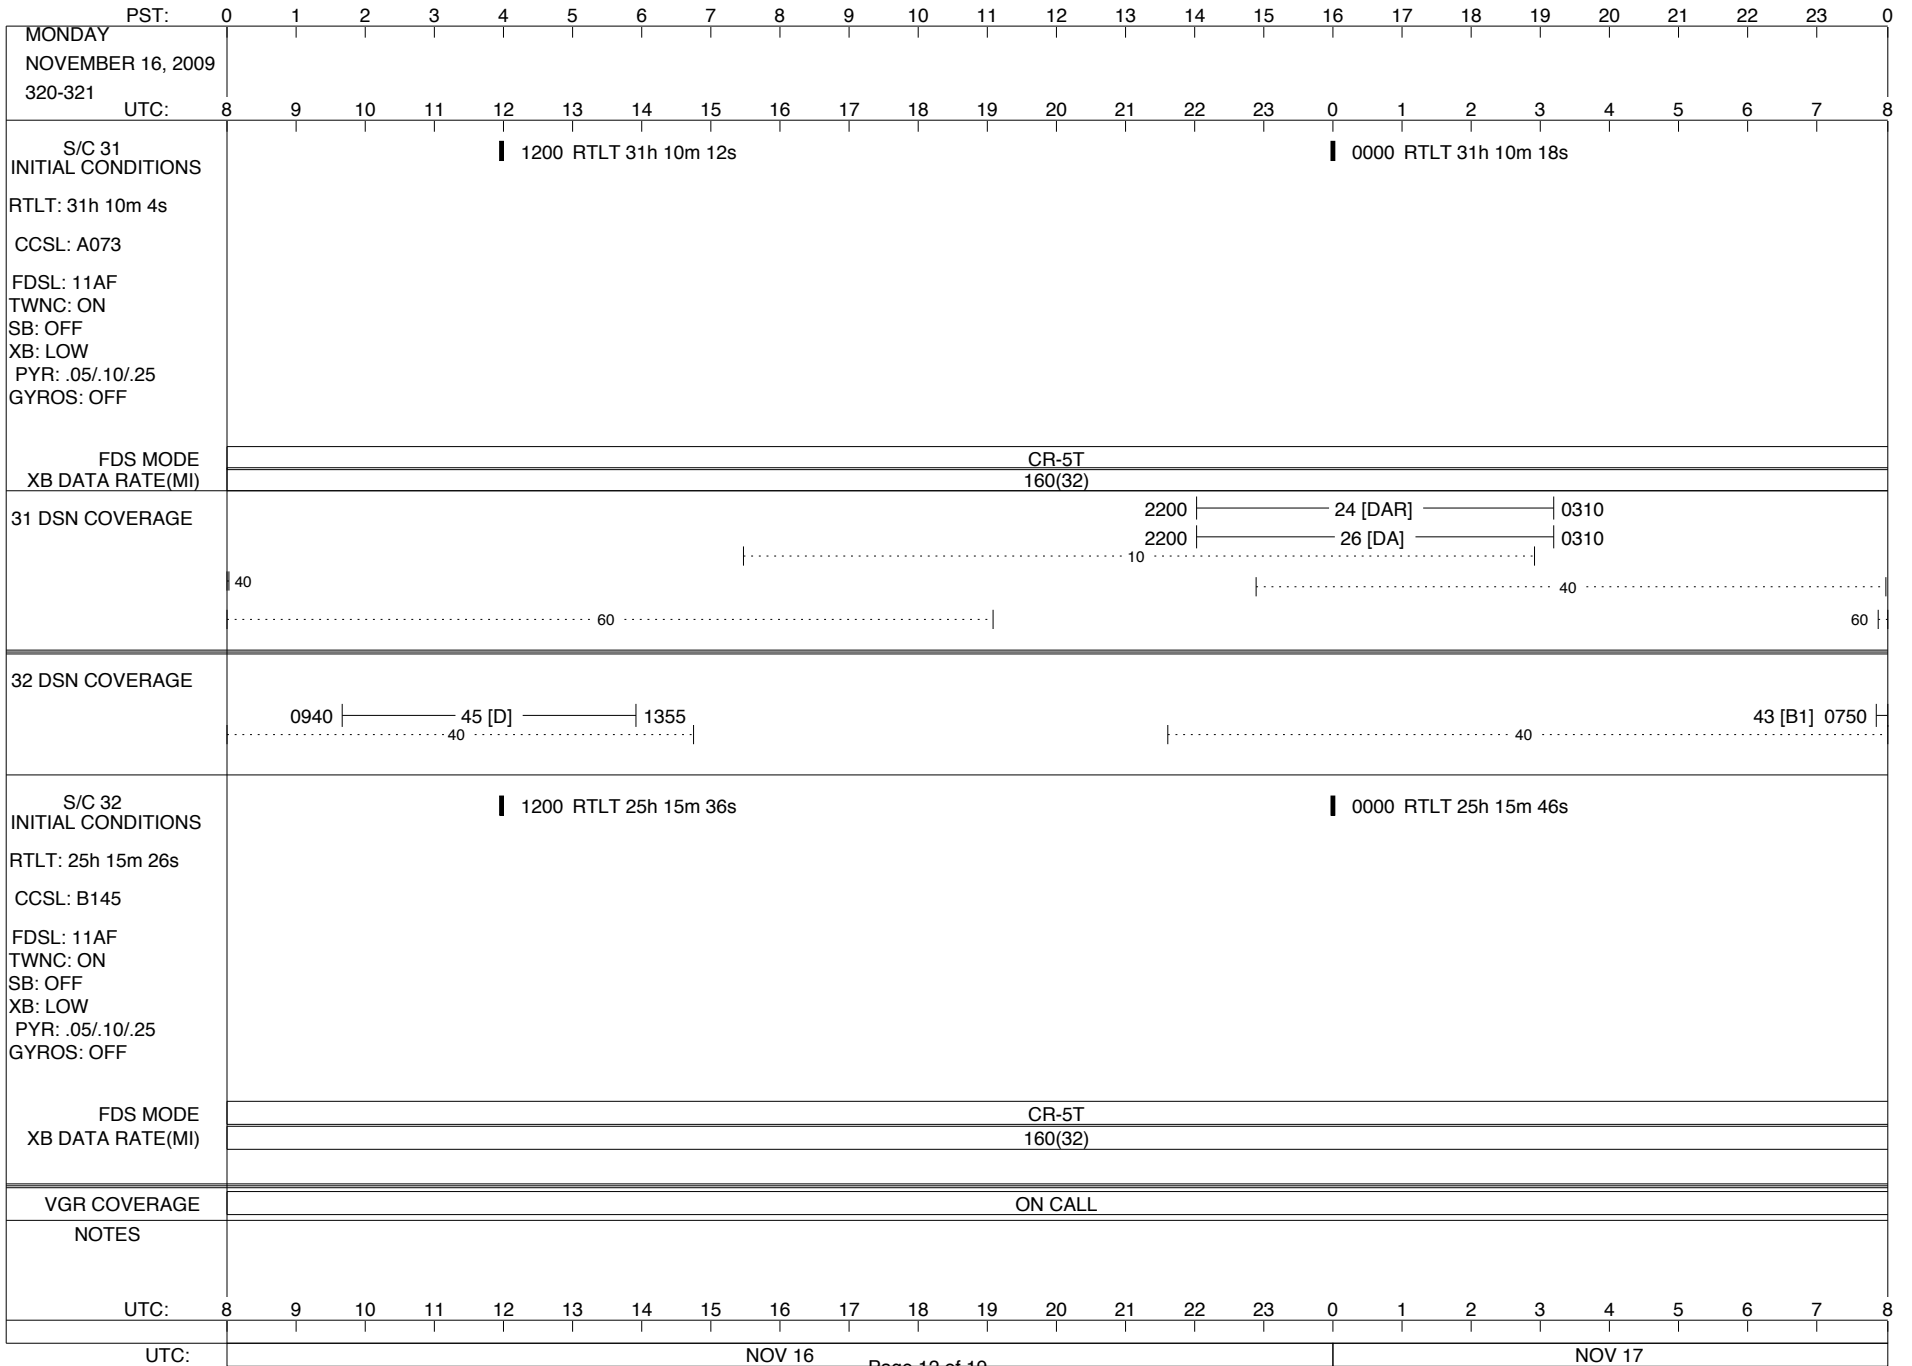

ISSUE DATE: 11/09/09 10:44