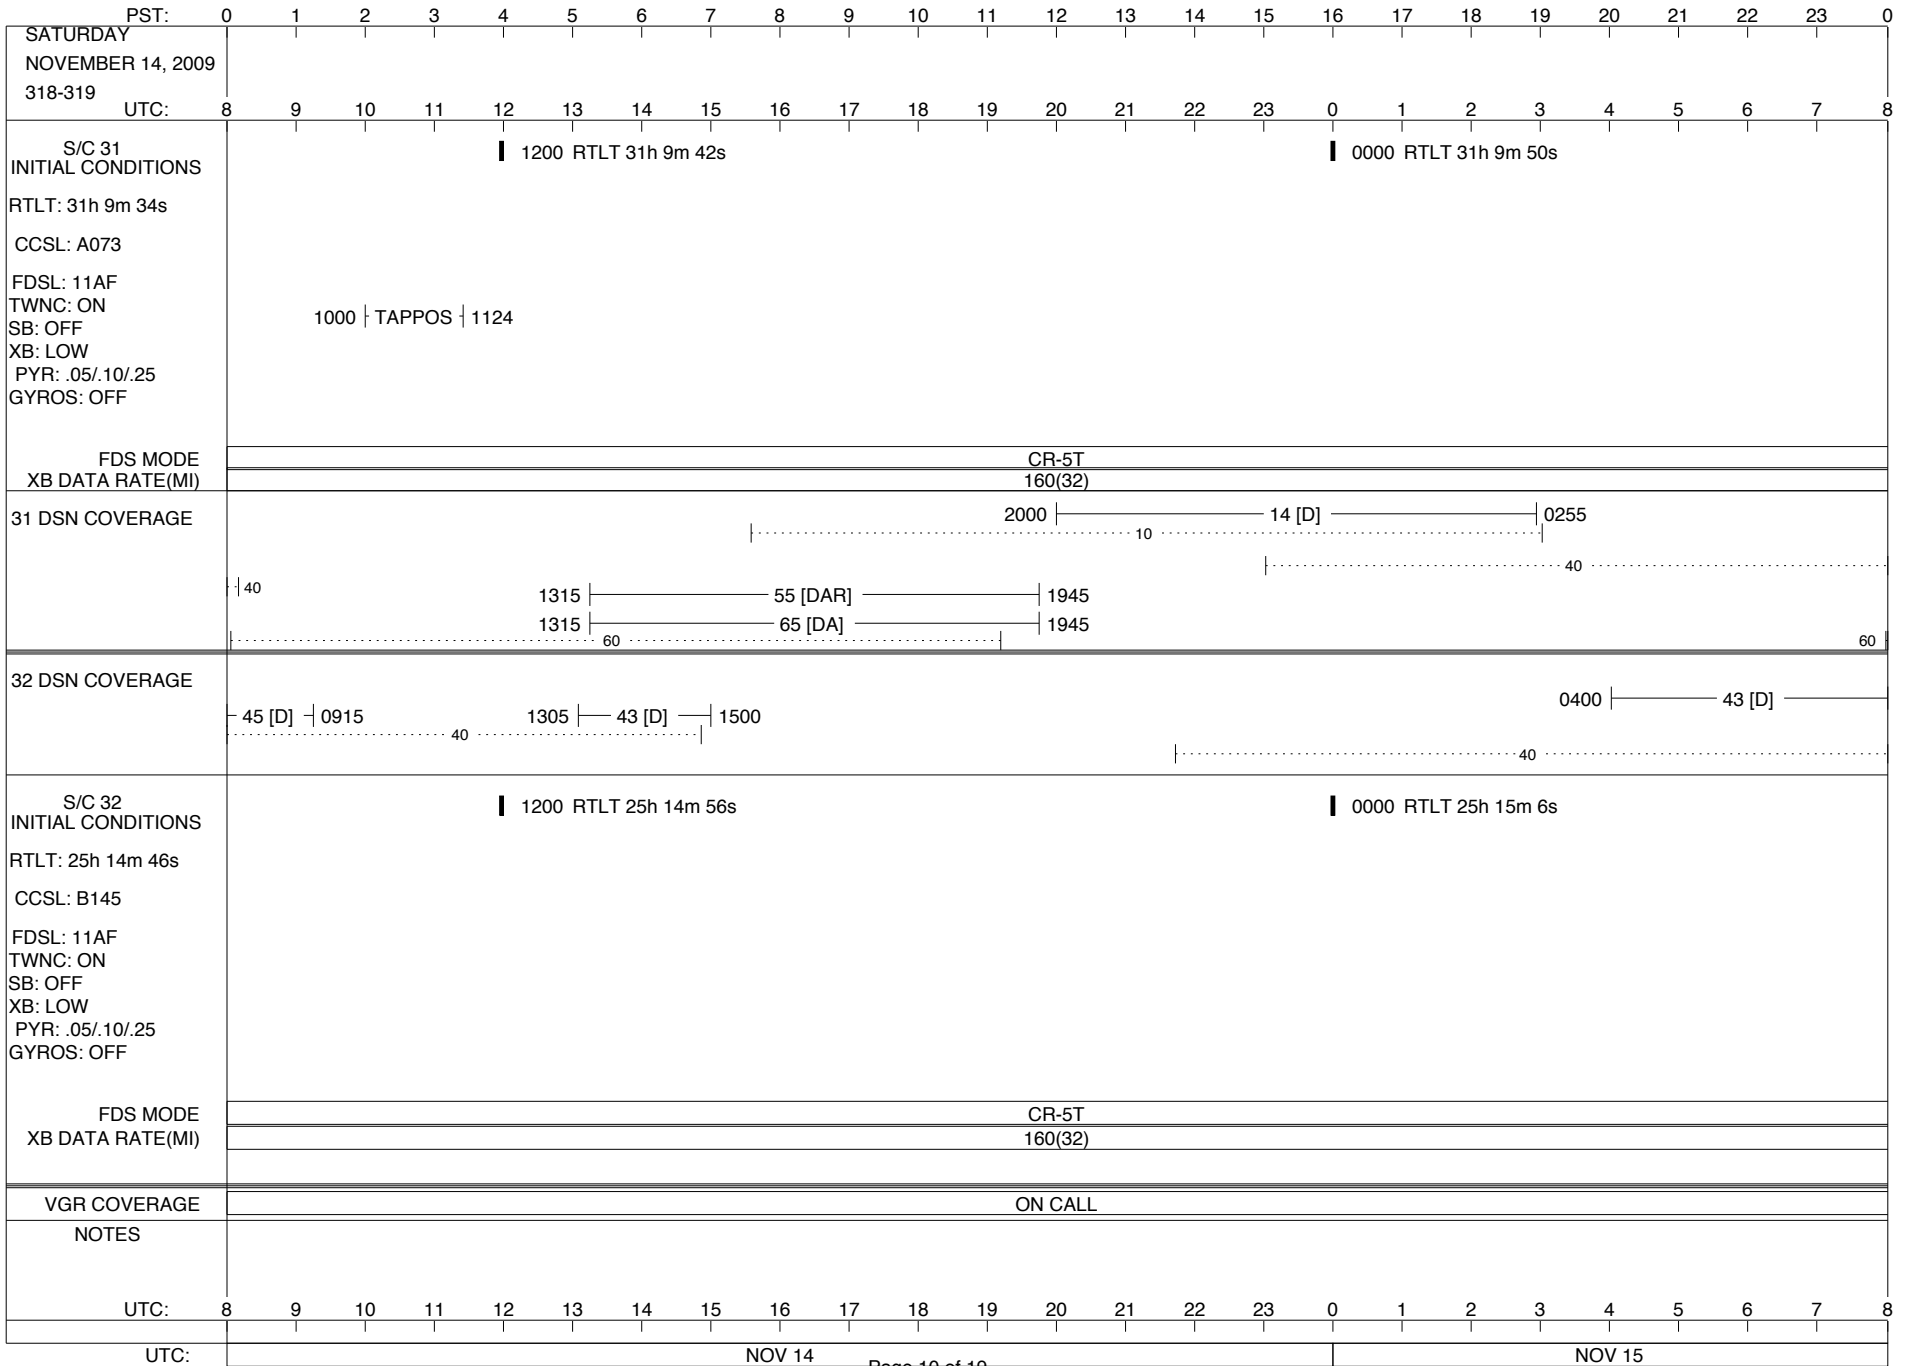

ISSUE DATE: 11/09/09 10:44