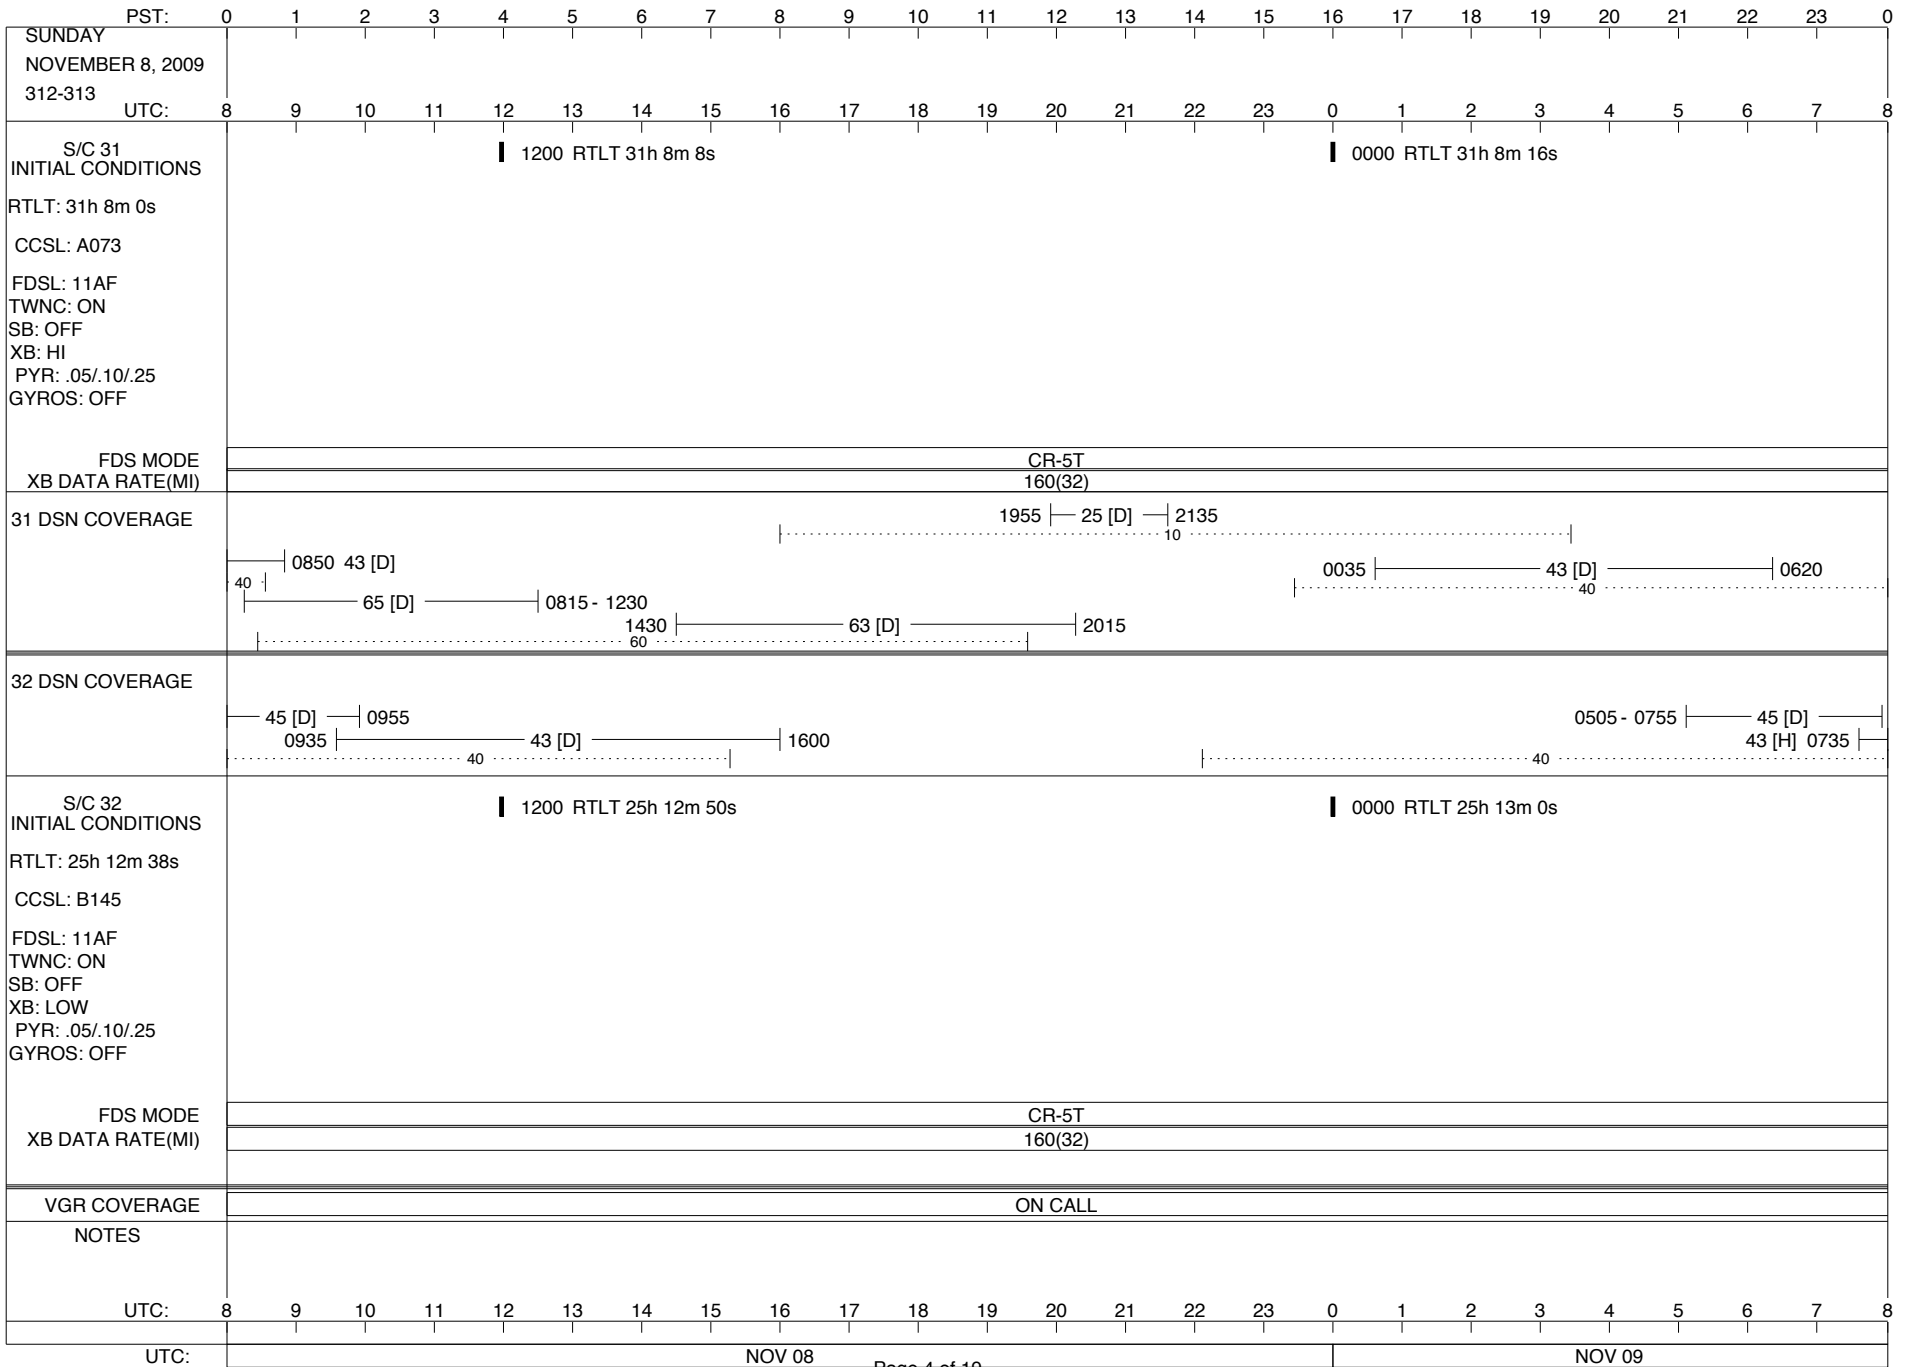

ISSUE DATE: 11/09/09 10:44