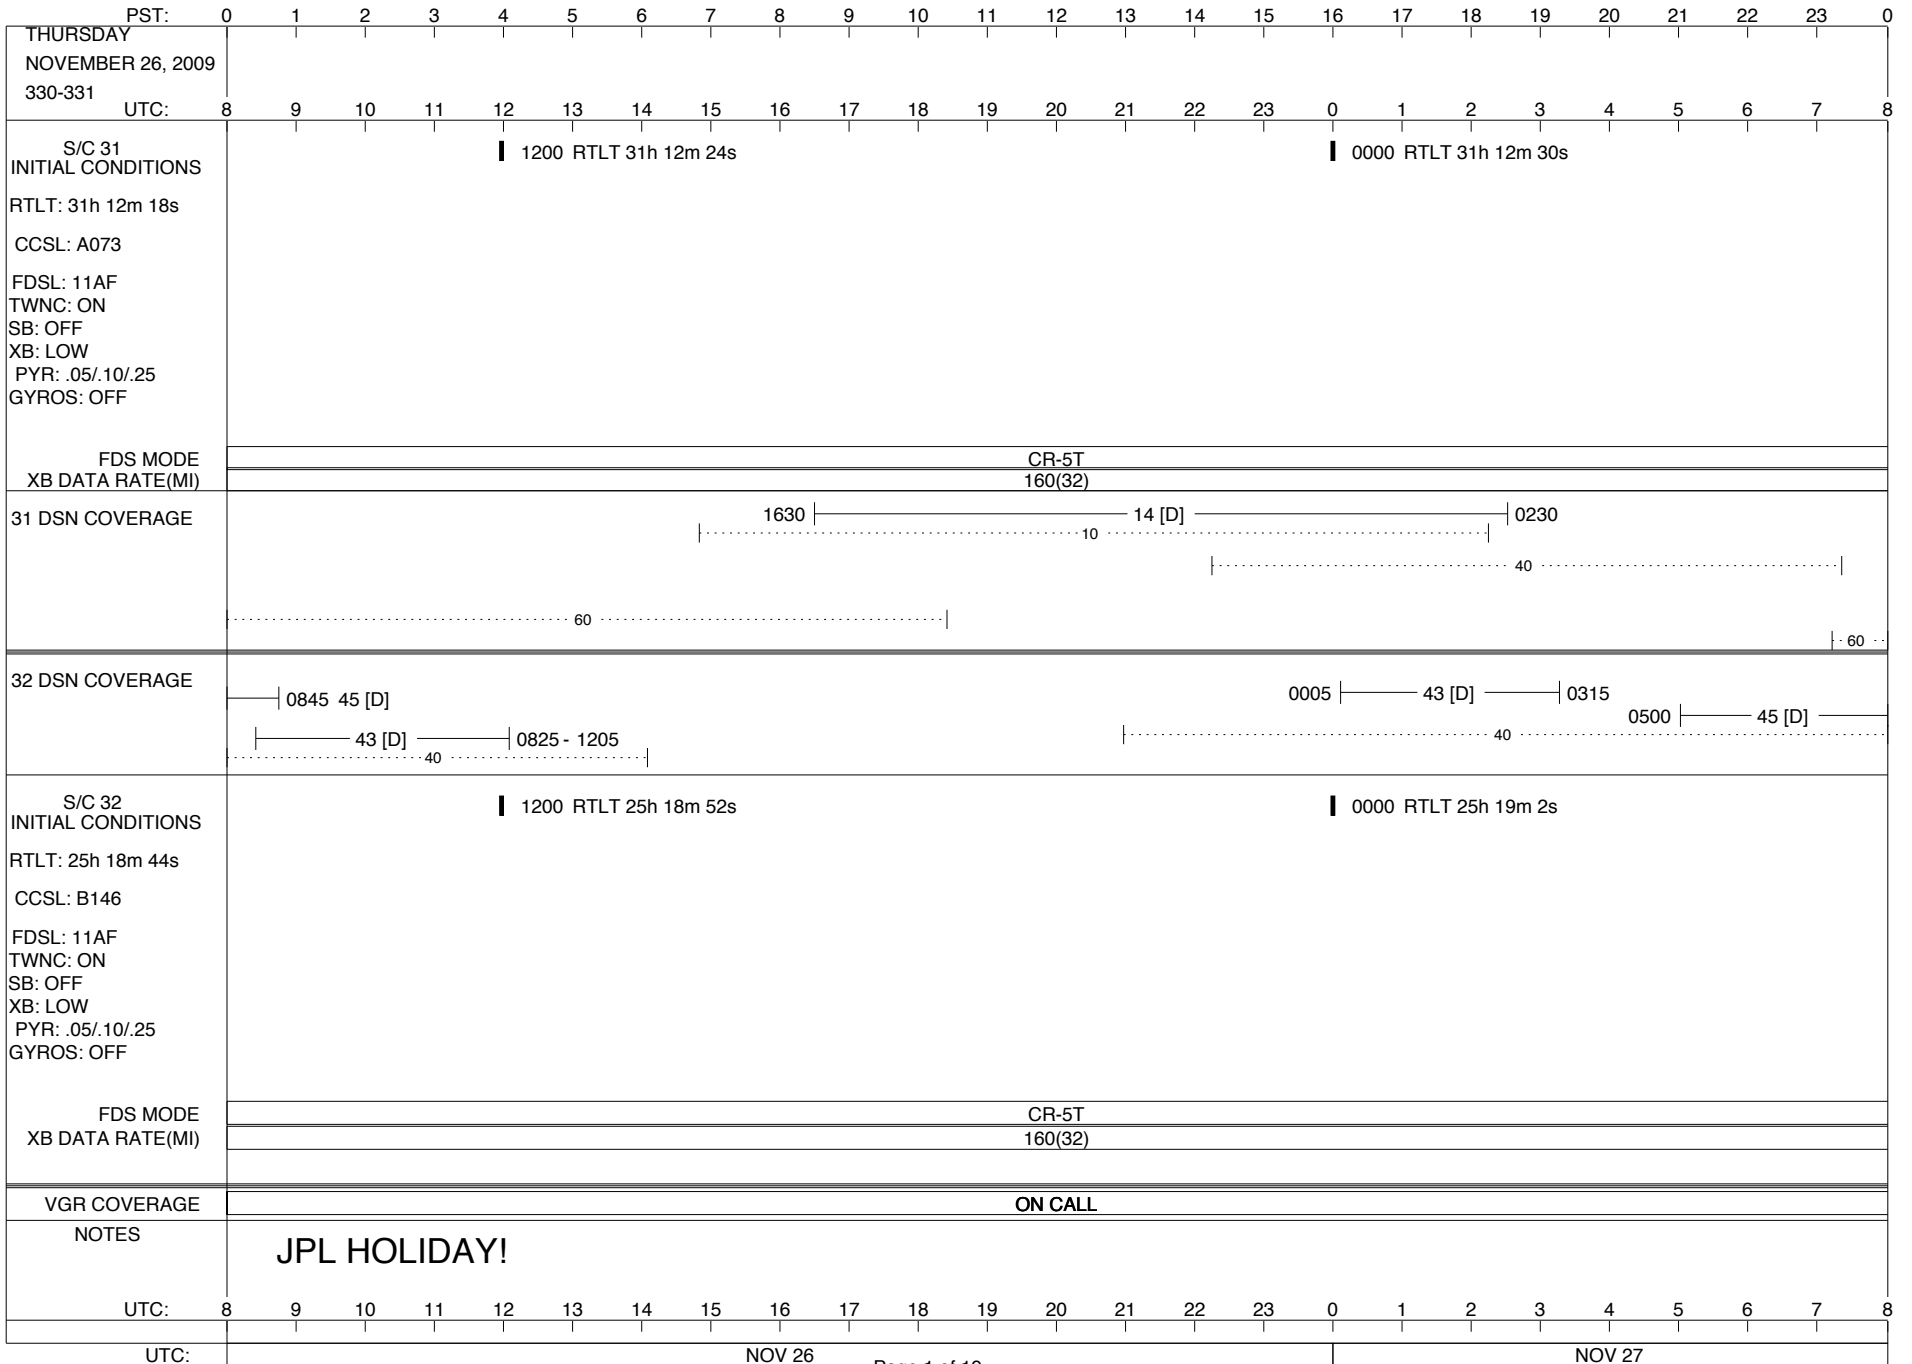

ISSUE DATE: 12/02/09 23:22