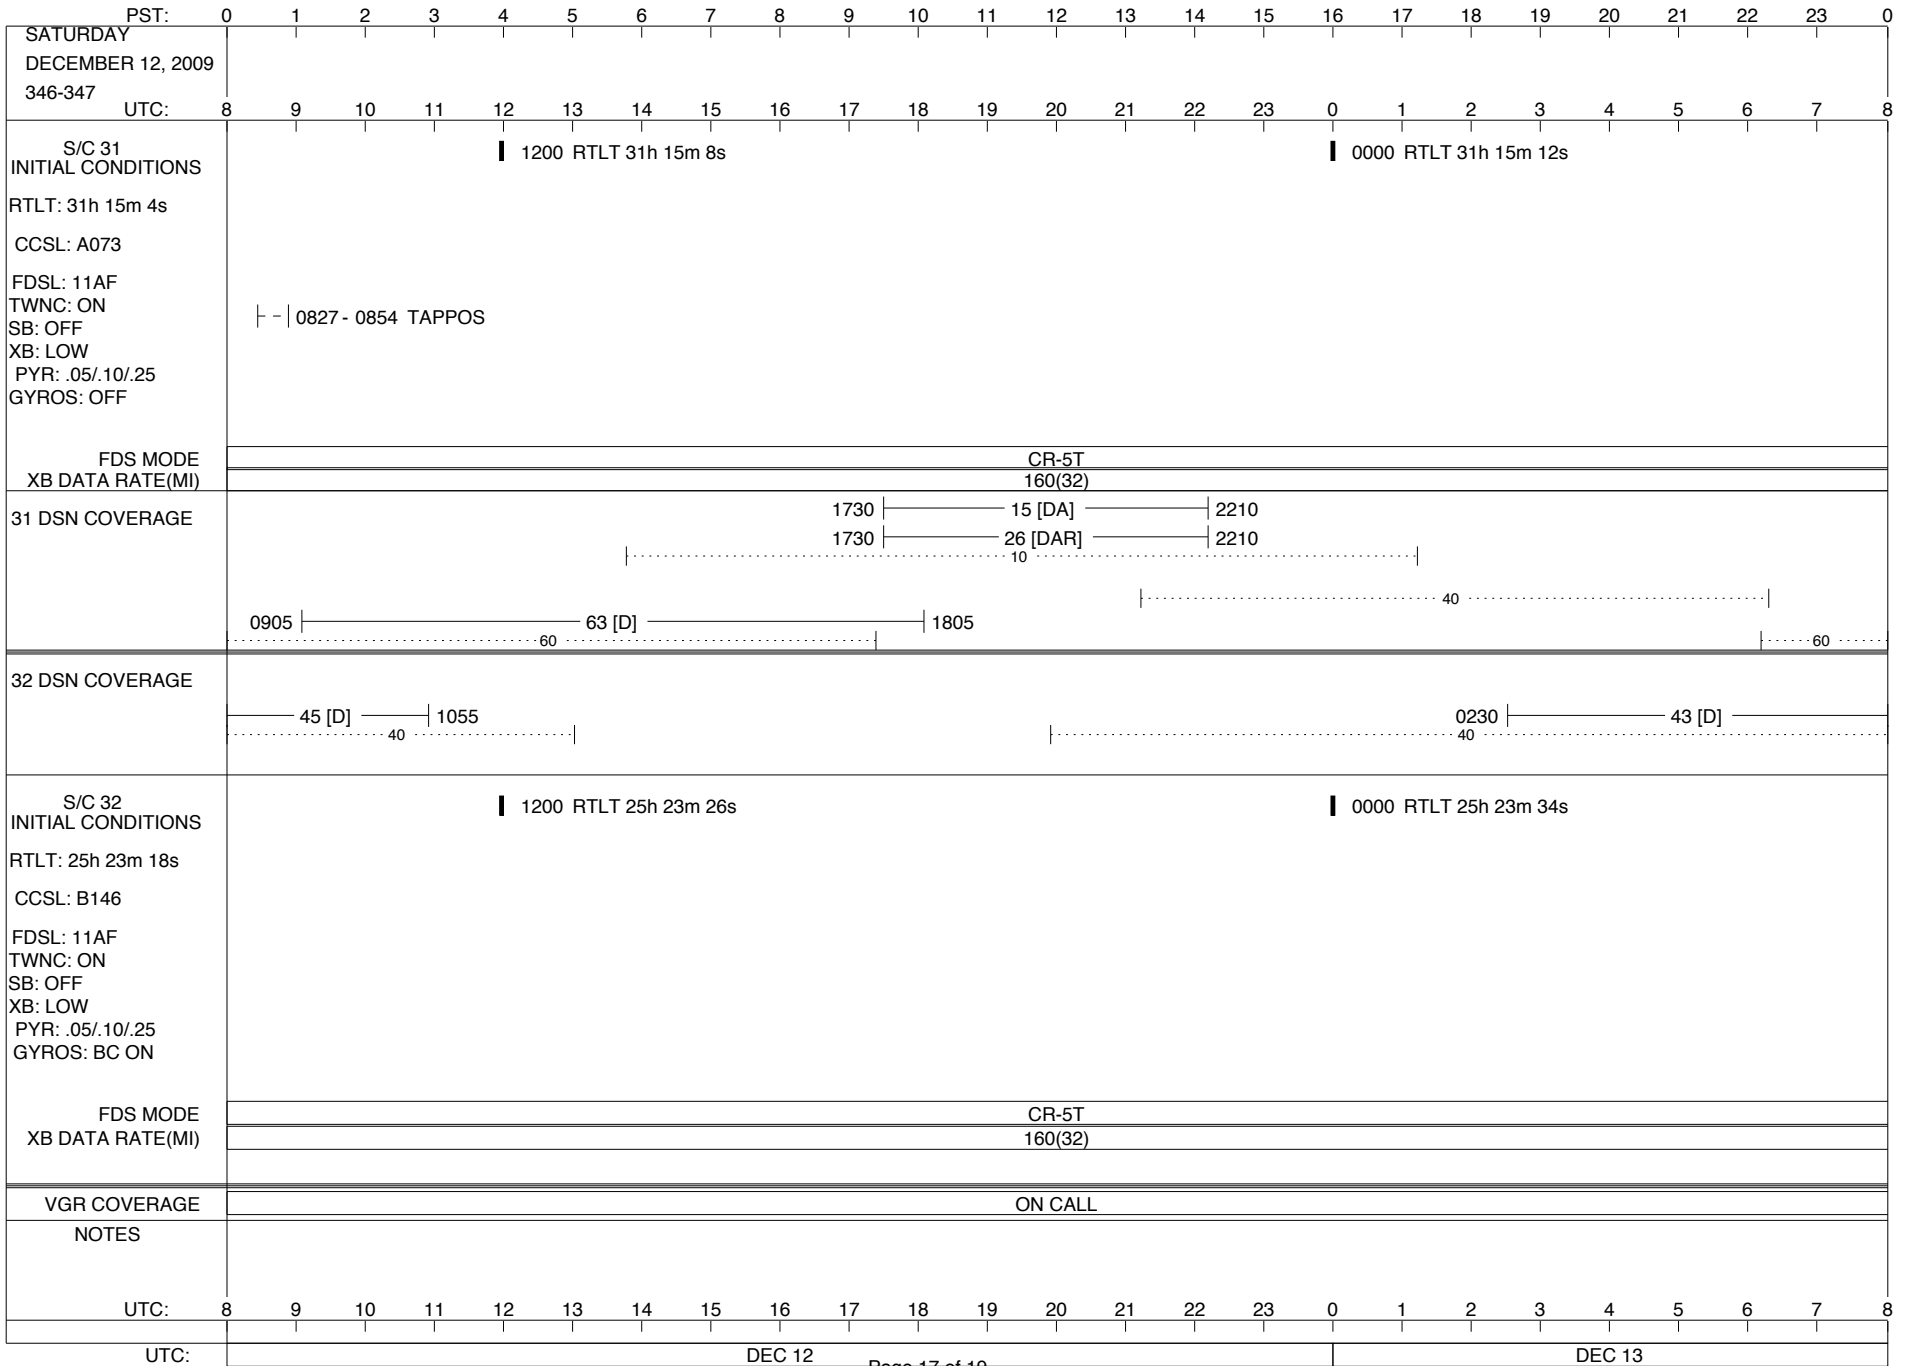

ISSUE DATE: 12/02/09 23:22