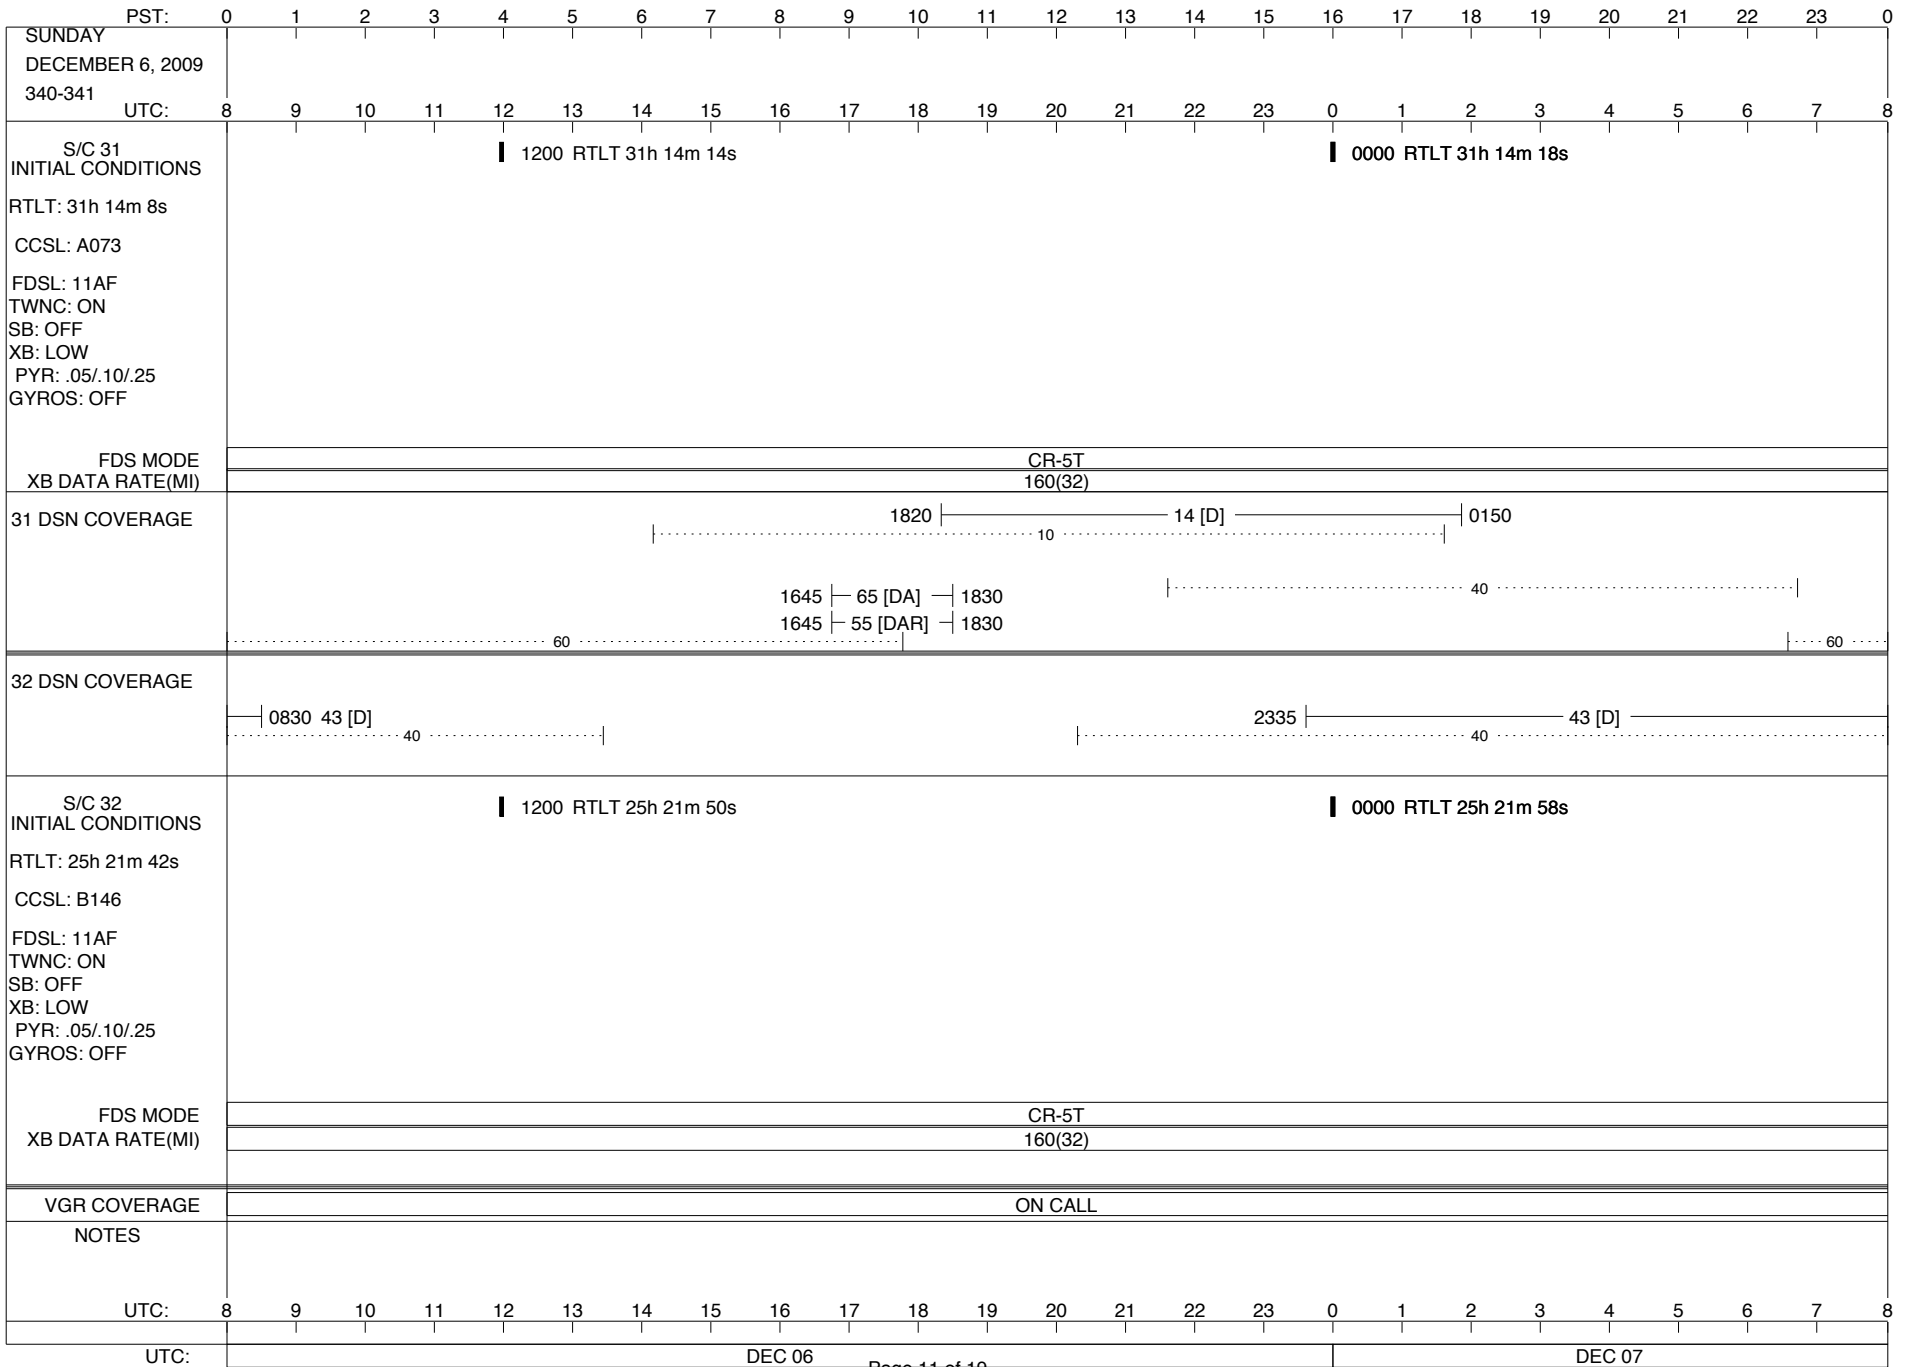

ISSUE DATE: 12/02/09 23:22