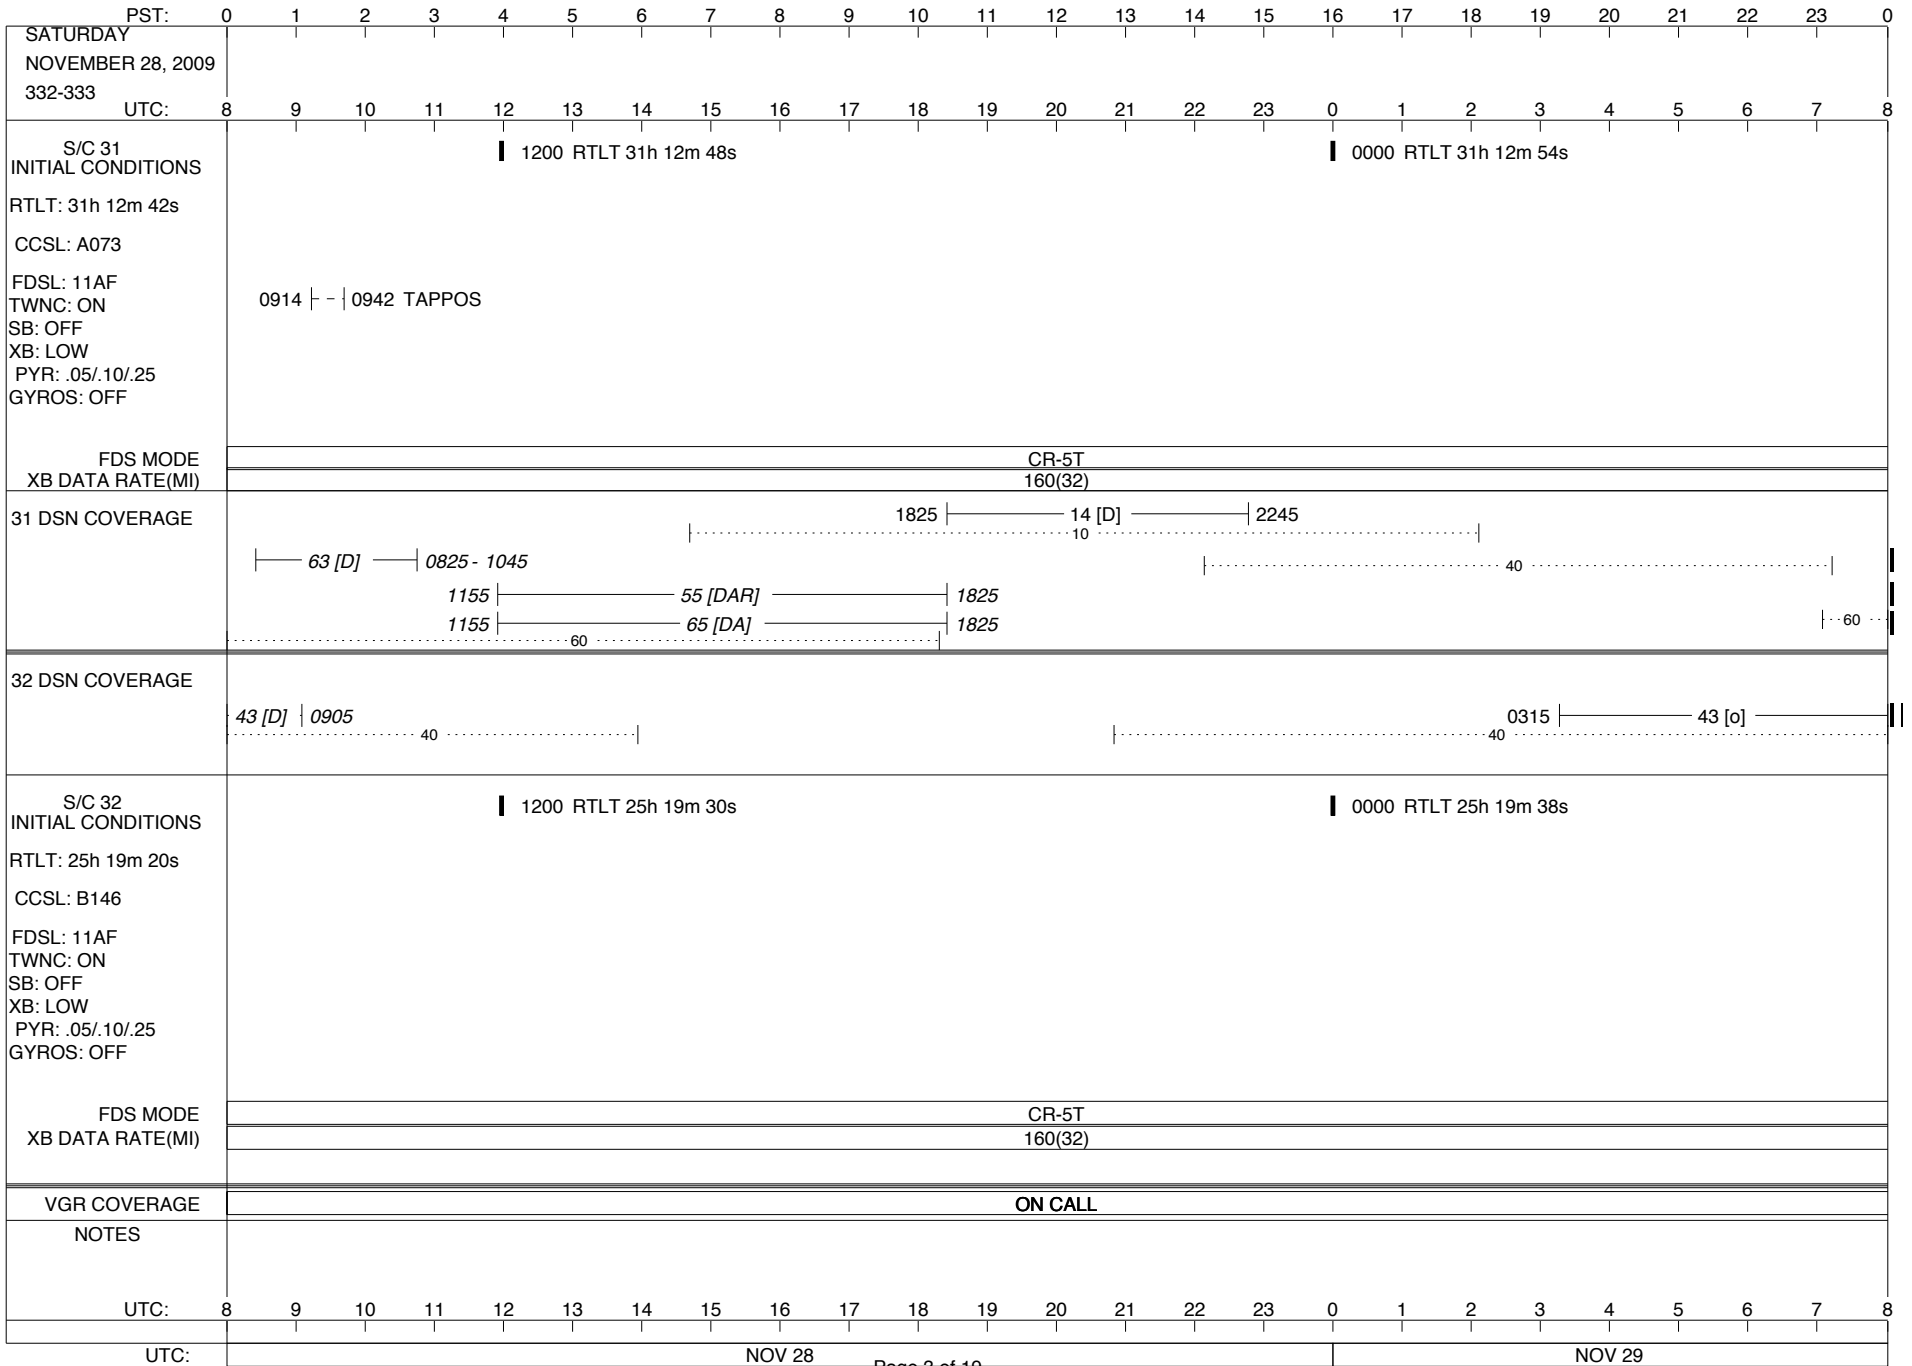

ISSUE DATE: 12/02/09 23:22