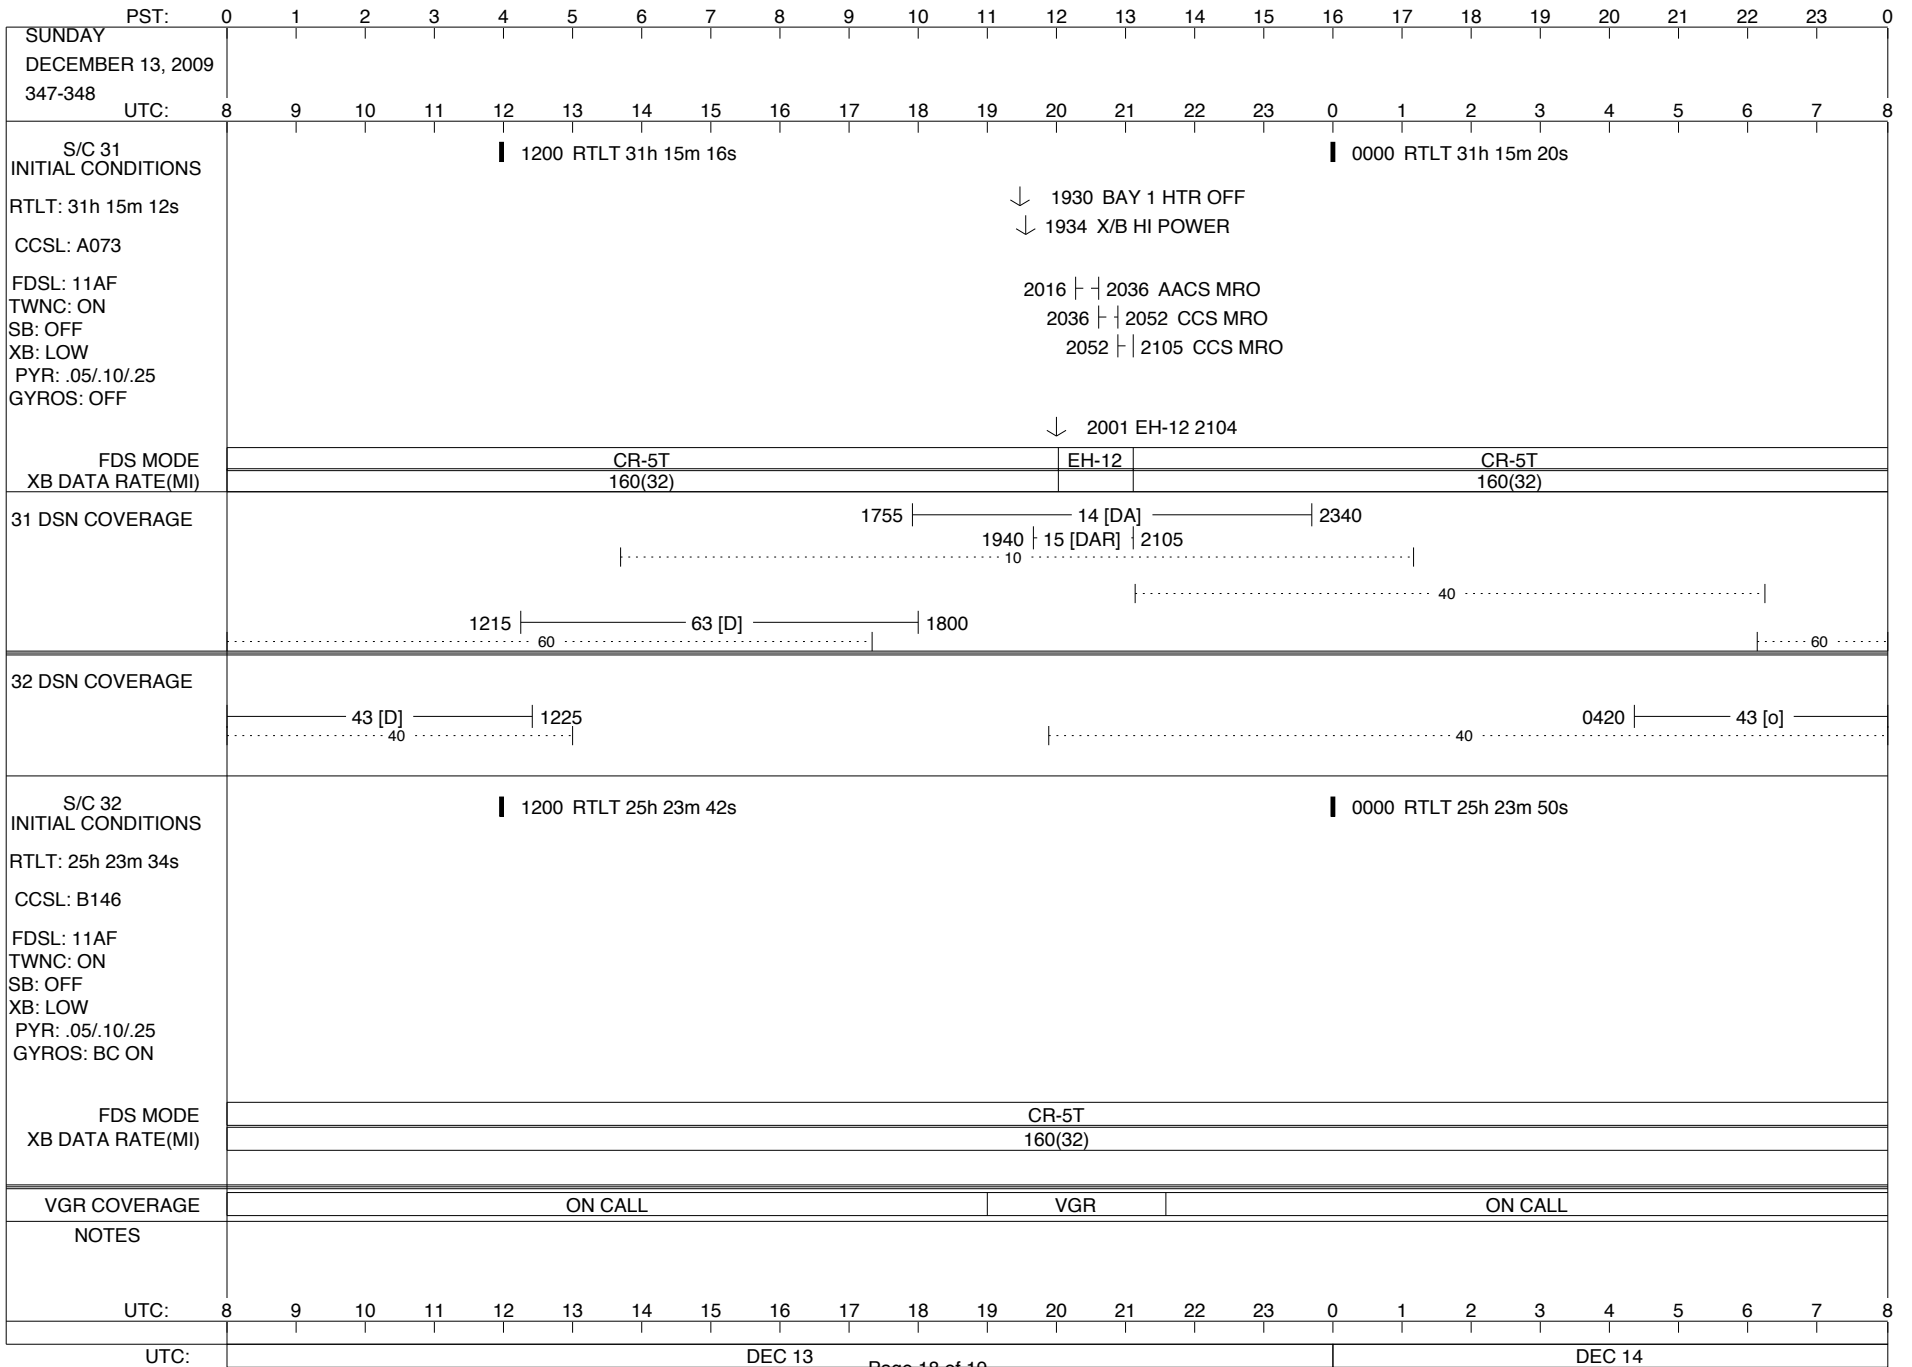

ISSUE DATE: 12/02/09 23:22