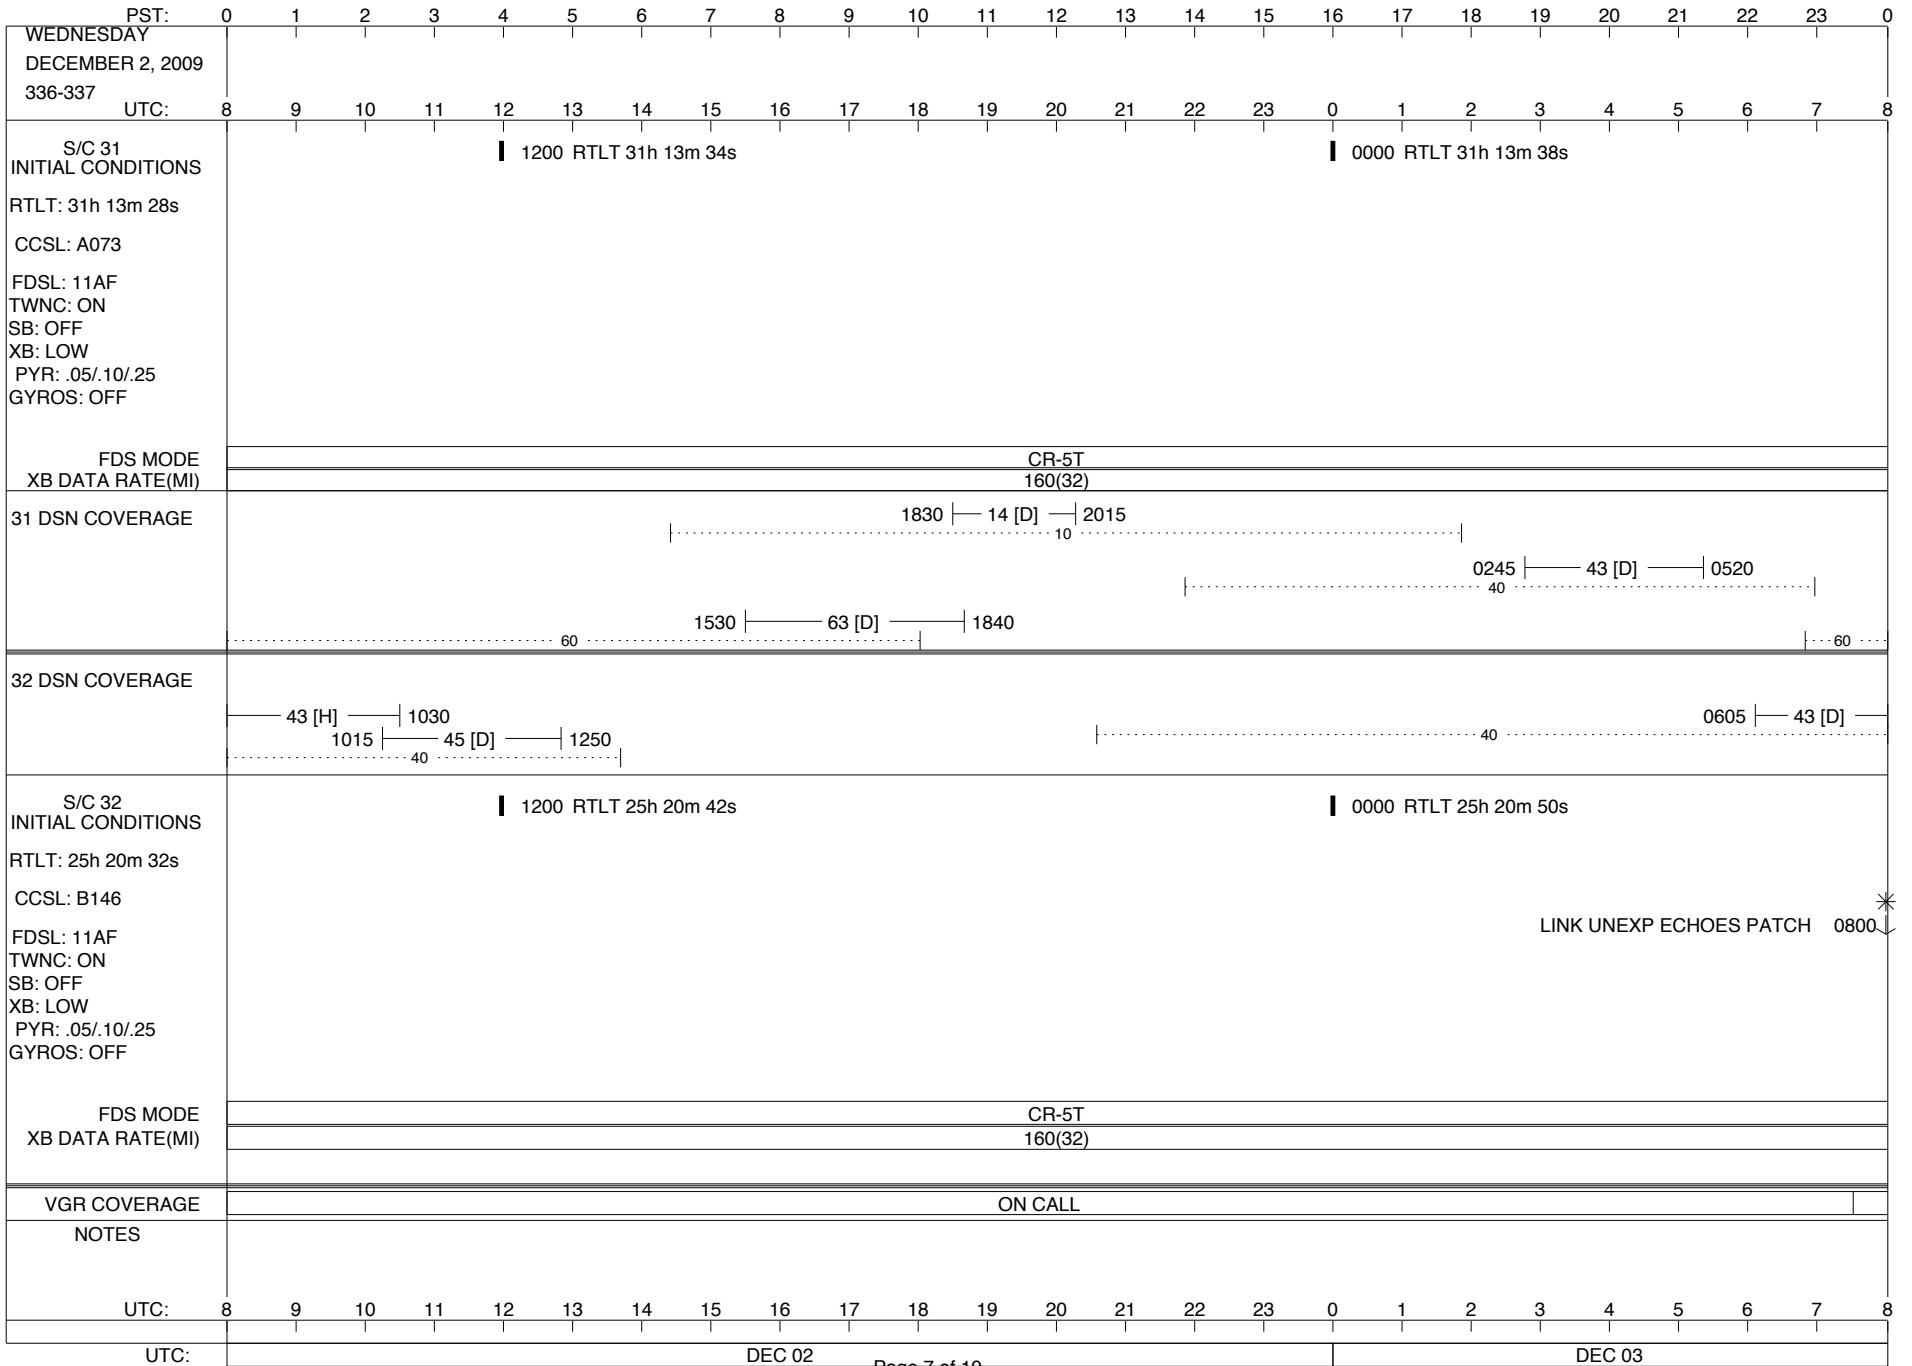

ISSUE DATE: 12/02/09 23:22