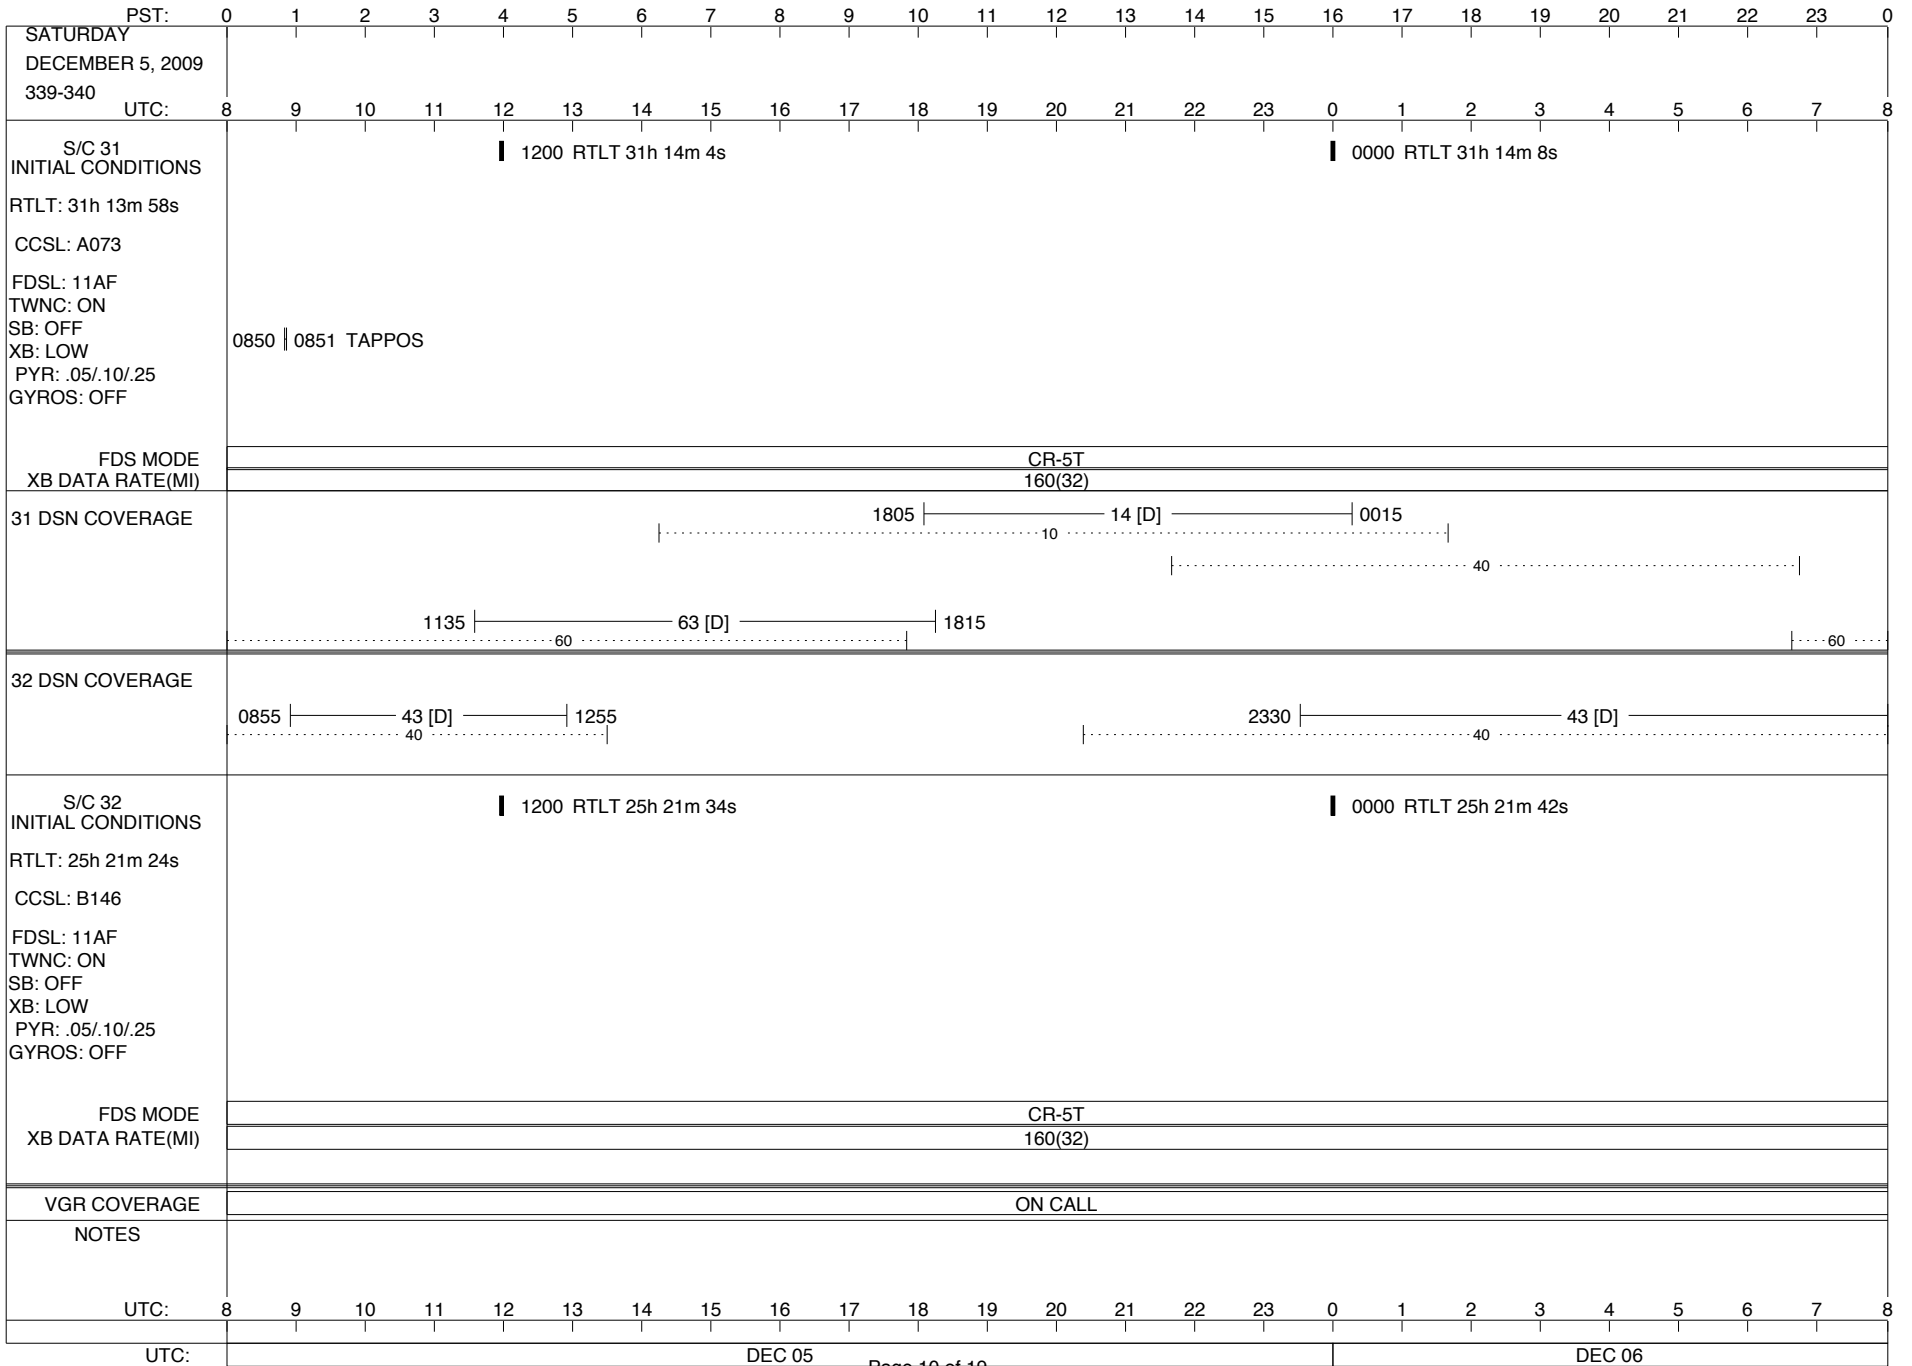

ISSUE DATE: 12/02/09 23:22