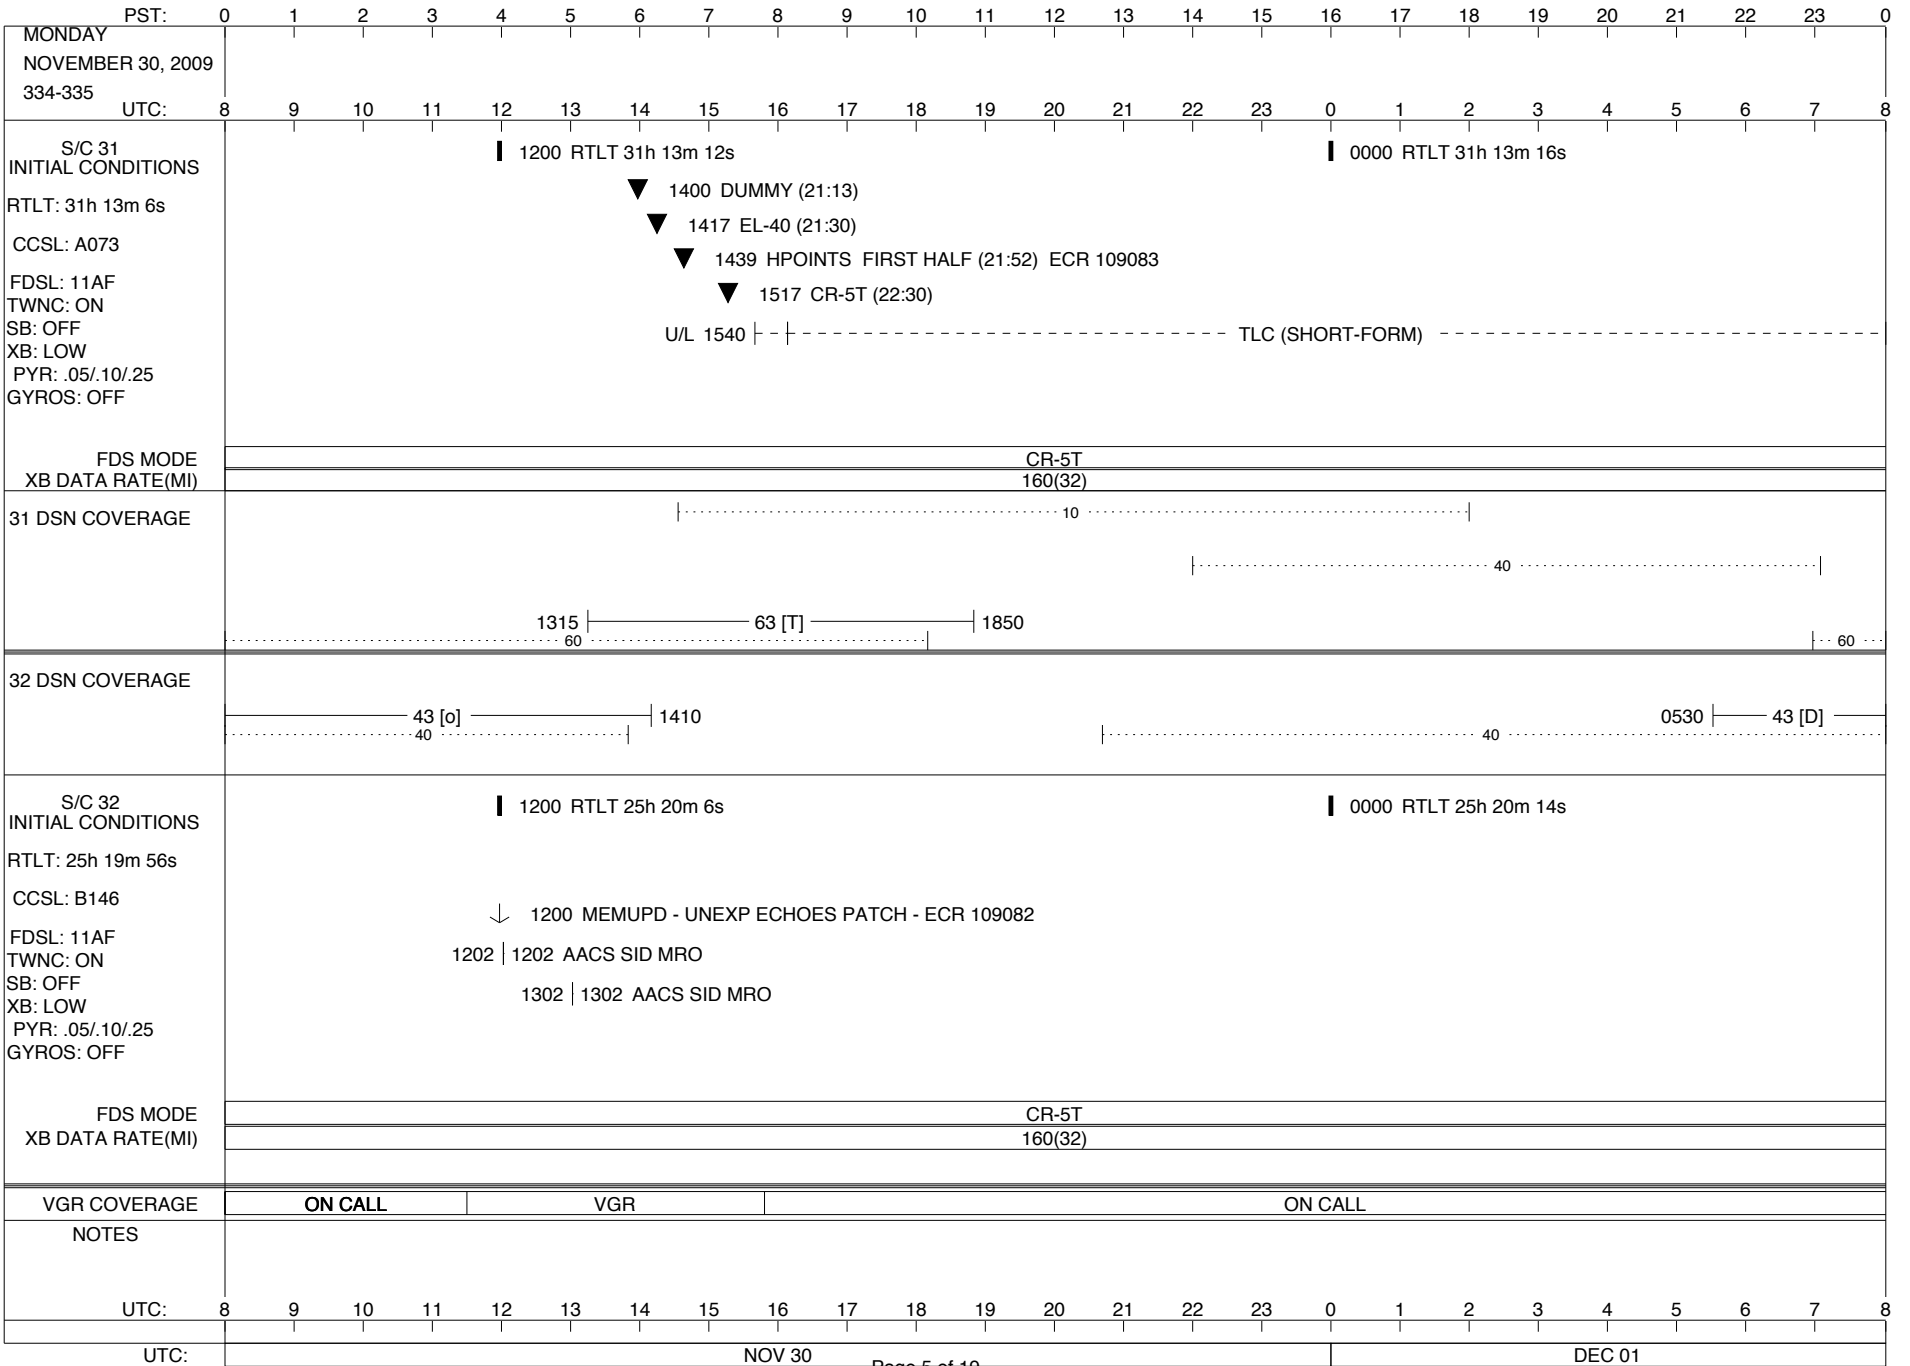

ISSUE DATE: 12/02/09 23:22