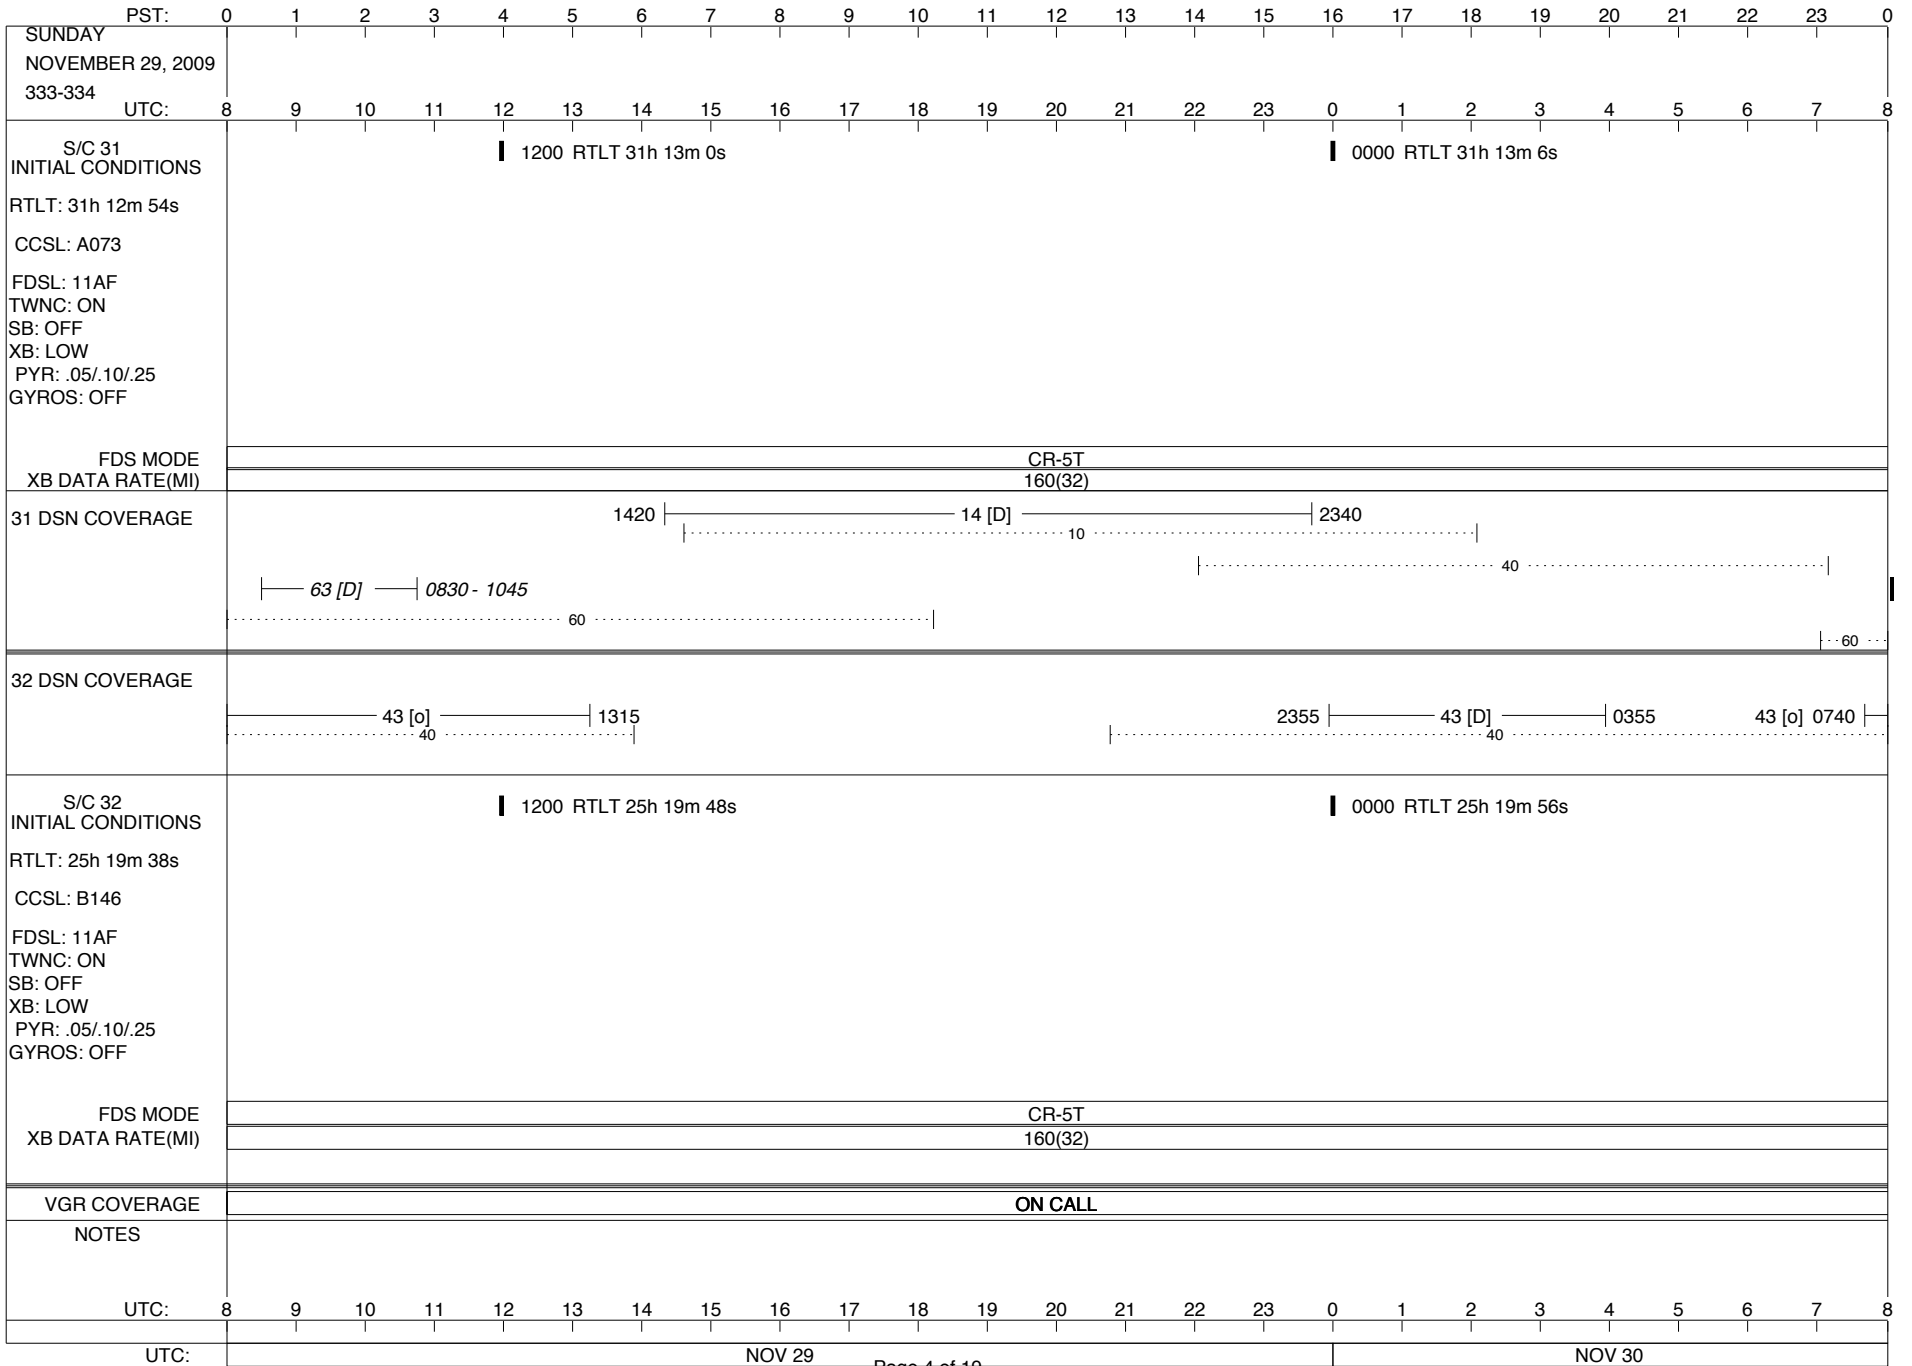

ISSUE DATE: 12/02/09 23:22