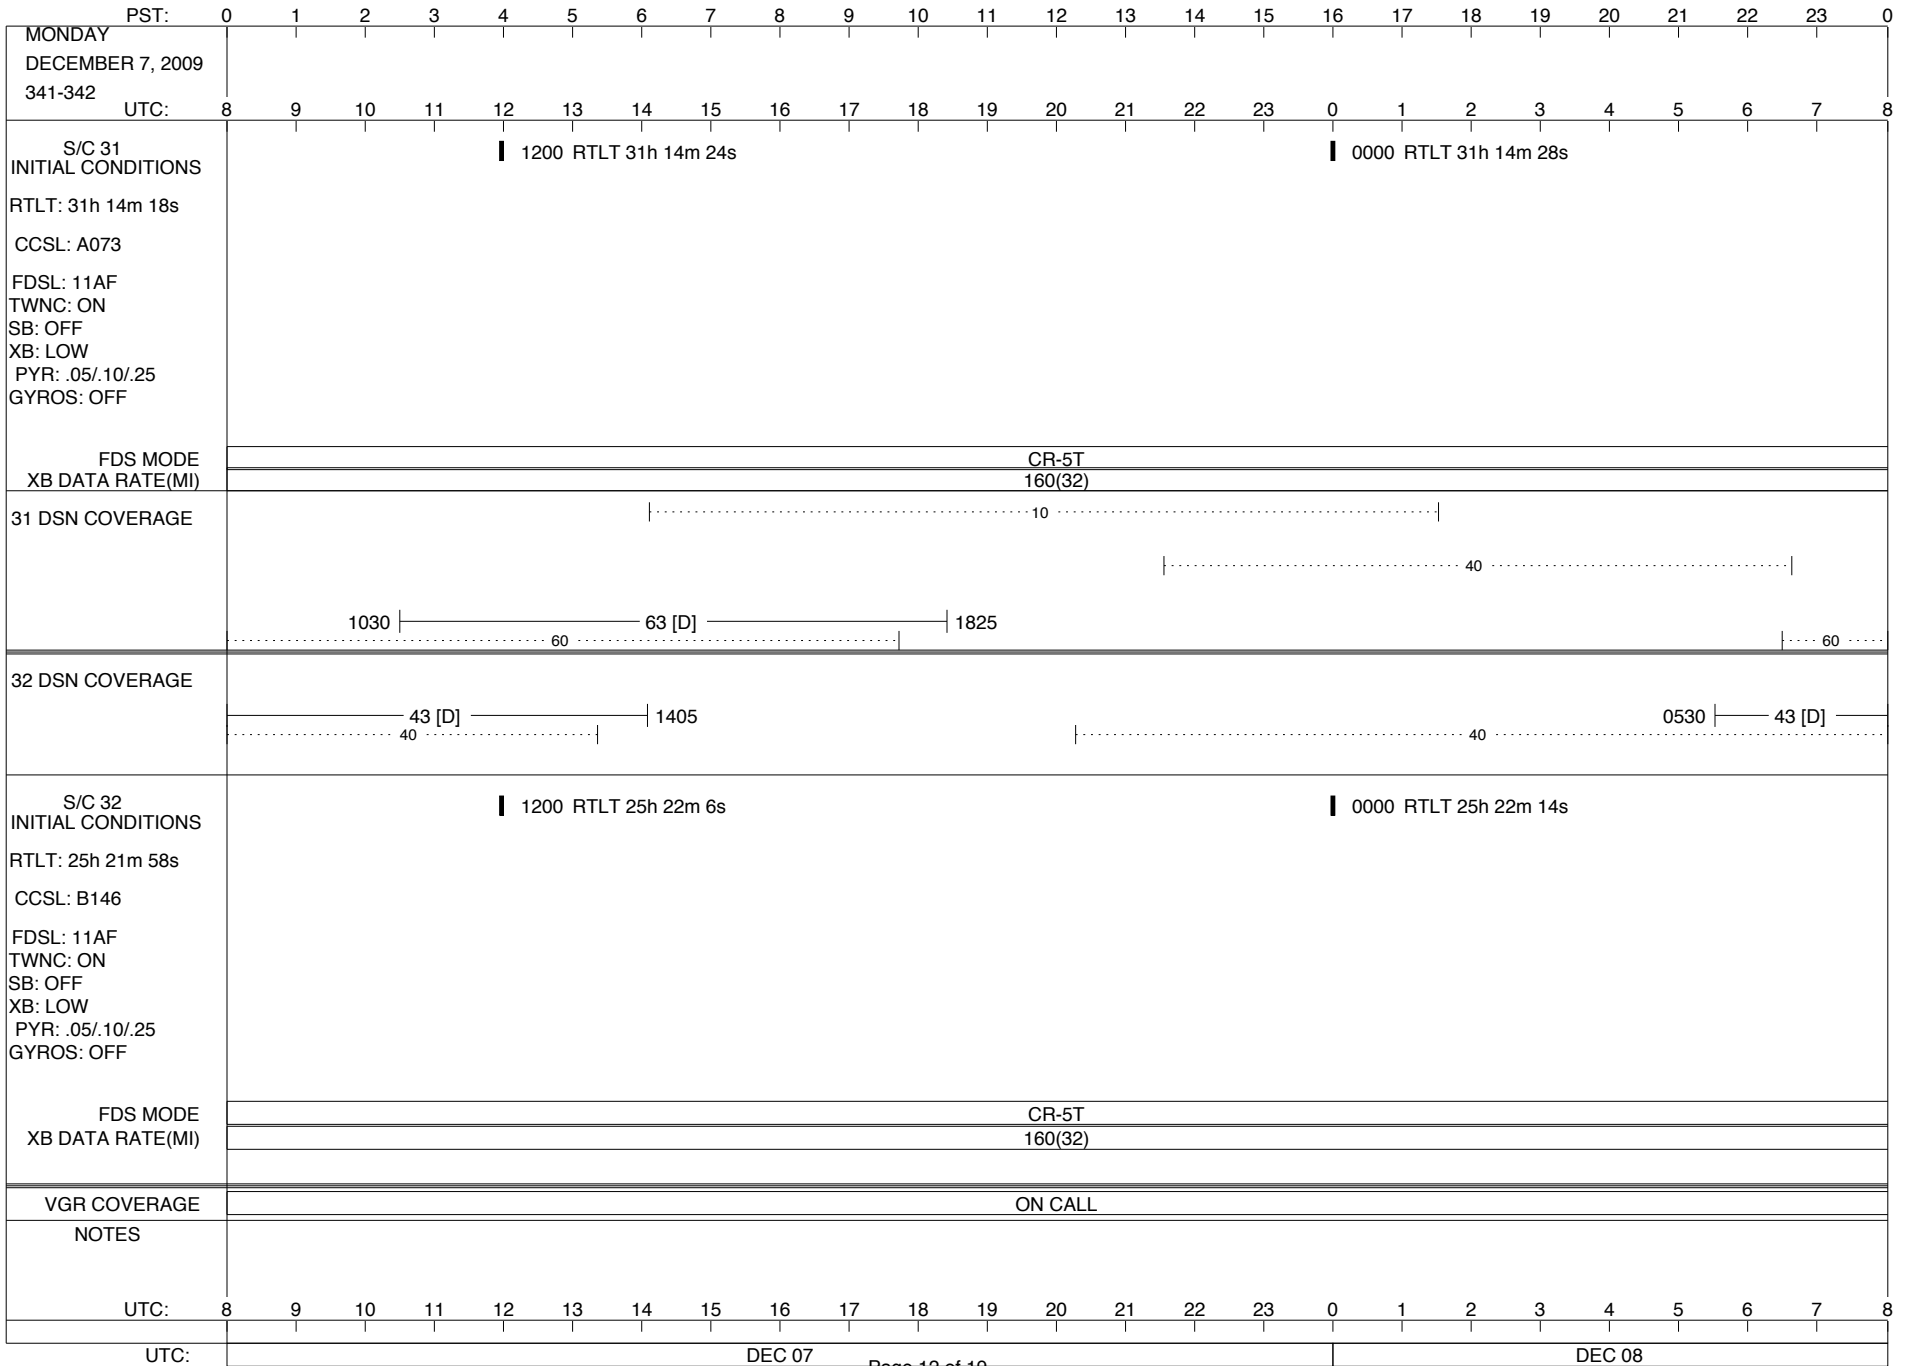

ISSUE DATE: 12/02/09 23:22