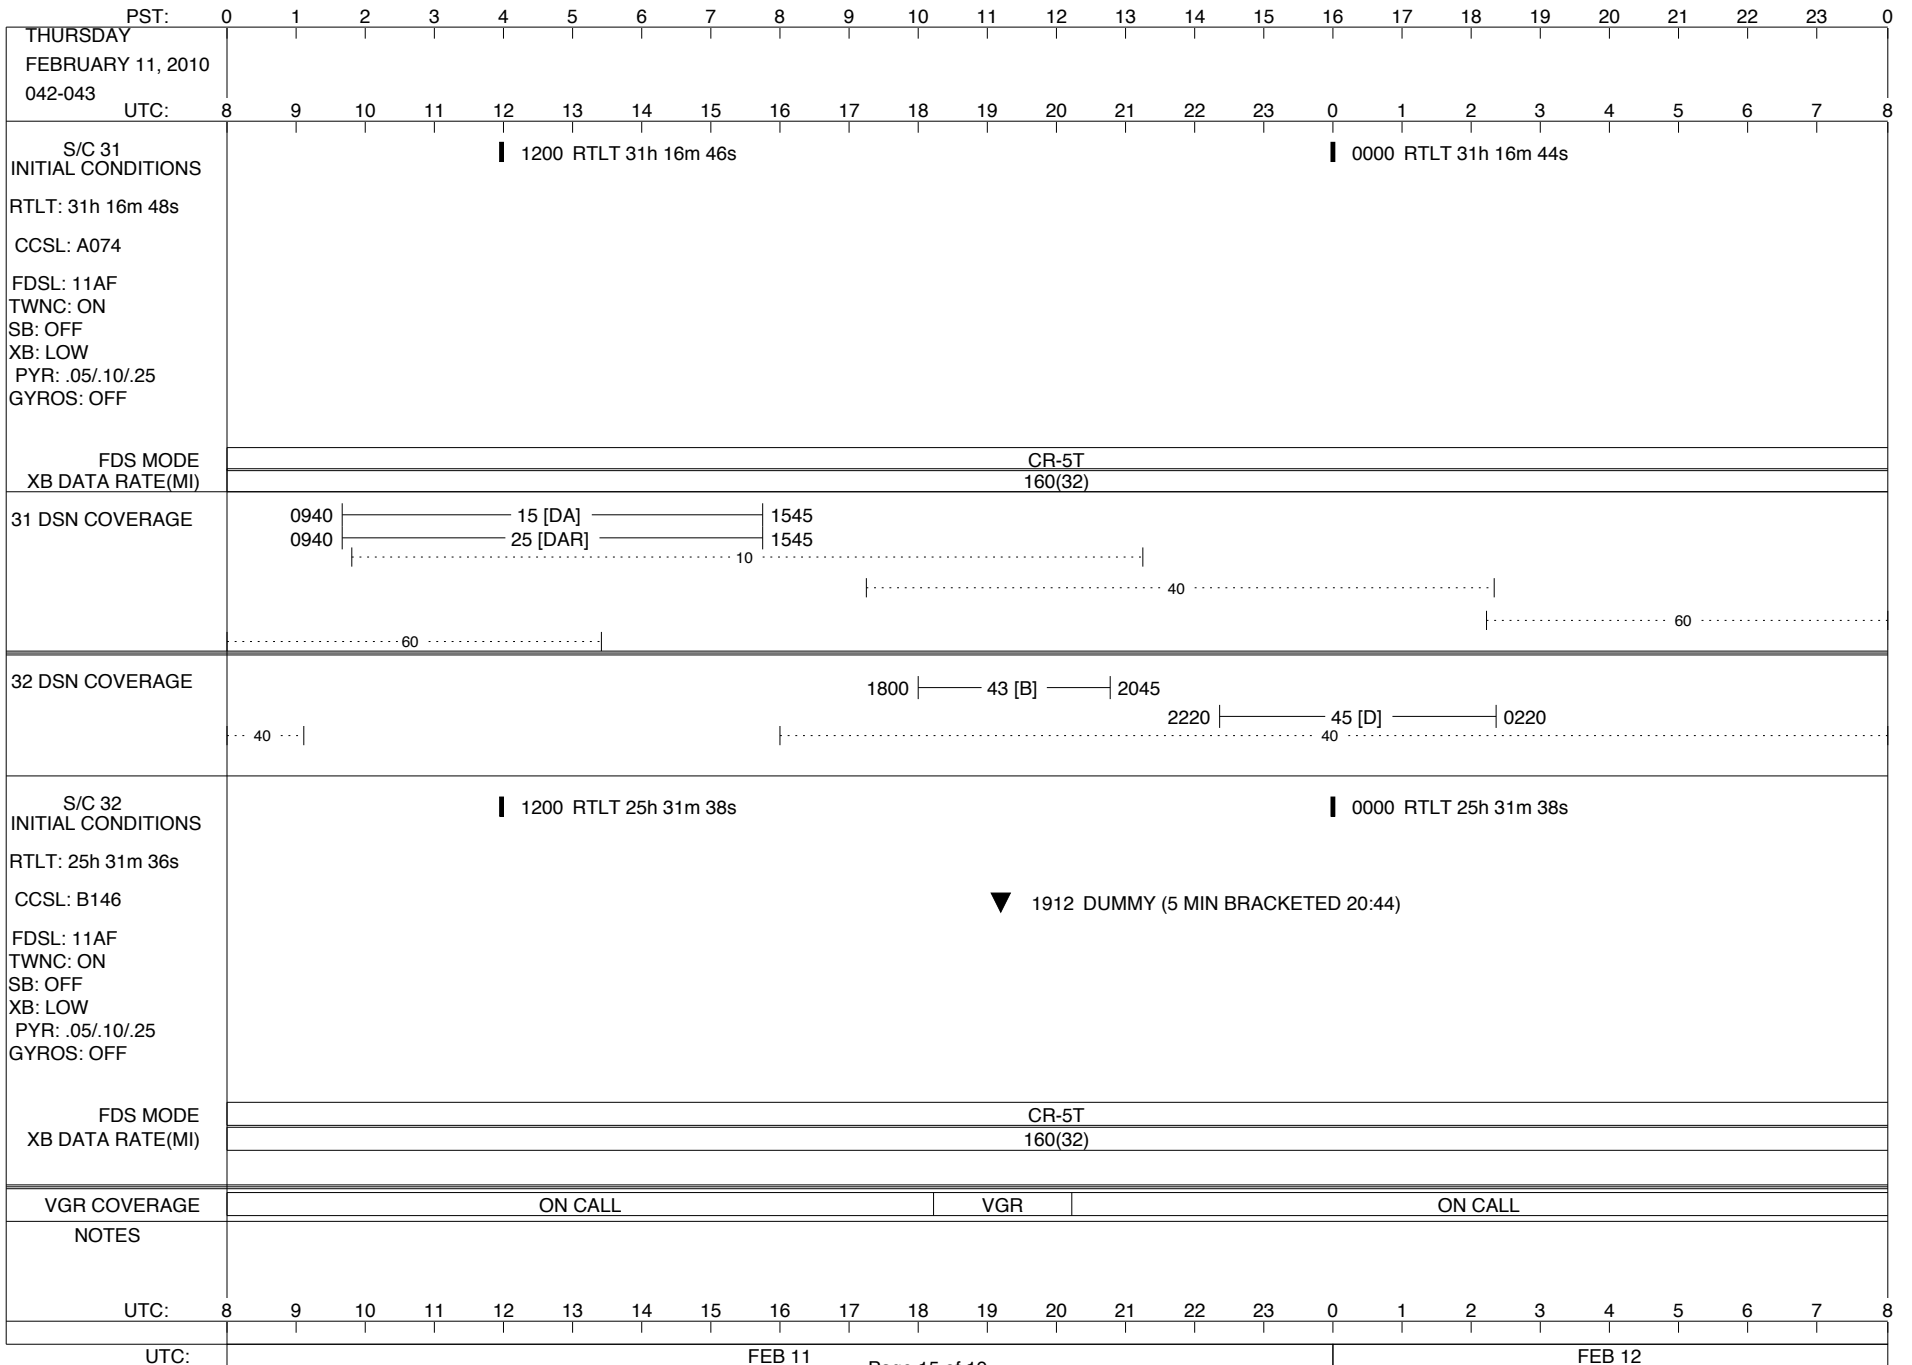

## Space Flight Operations Schedule (SFOS)

Issue Date: January 27, 2010

For the Period: 01/28/2010 to 02/15/2010 (10-028 – 10-046)

**DSN OPSCHIEF (1) 230-102**

**SCIENCE**

**FLIGHT TEAM (15) 600-100**

**DSOT (1) 230-102**

ISSUE DATE: 02/01/10 22:57

PST:	0	1	2	3	4	5	6	7	8	9	10	11	12	13	14	15	16	17	18	19	20	21	22	23	0
FRIDAY FEBRUARY 12, 2010 043-044	UTC: 8	9	10	11	12	13	14	15	16	17	18	19	20	21	22	23	0	1	2	3	4	5	6	7	8
S/C 31 INITIAL CONDITIONS RTLTL: 31h 16m 44s CCSL: A074 FDSL: 11AF TWNC: ON SB: OFF XB: LOW PYR: .05/10/25 GYROS: OFF	1200 RTLTL 31h 16m 42s												0000 RTLTL 31h 16m 40s												
FDS MODE	CR-5T												CR-5T												
XB DATA RATE(MI)	160(32)												160(32)												
31 DSN COVERAGE	1110  -----  14 [T]  -----  2010  -----  10  -----   -----  60  -----												2342   2355 TAPPOS 0244   0245 PWS/RH 0452   0452 TAPPOS ↓ 0244 GS-4B 0245												
32 DSN COVERAGE	40  -----  1645  -----  45 [D]  -----  2140  -----  40  -----																								
S/C 32 INITIAL CONDITIONS RTLTL: 25h 31m 38s CCSL: B146 FDSL: 11AF TWNC: ON SB: OFF XB: LOW PYR: .05/10/25 GYROS: OFF	1200 RTLTL 25h 31m 38s												0000 RTLTL 25h 31m 38s												
FDS MODE	CR-5T												CR-5T												
XB DATA RATE(MI)	160(32)												160(32)												
VGR COVERAGE	ON CALL																								
NOTES	[1] S/C 31=GS-4B @ 0244 XB=2.8K(41) NOT RECOVERABLE																								
UTC: 8	9	10	11	12	13	14	15	16	17	18	19	20	21	22	23	0	1	2	3	4	5	6	7	8	
UTC:	FEB 12												FEB 13												