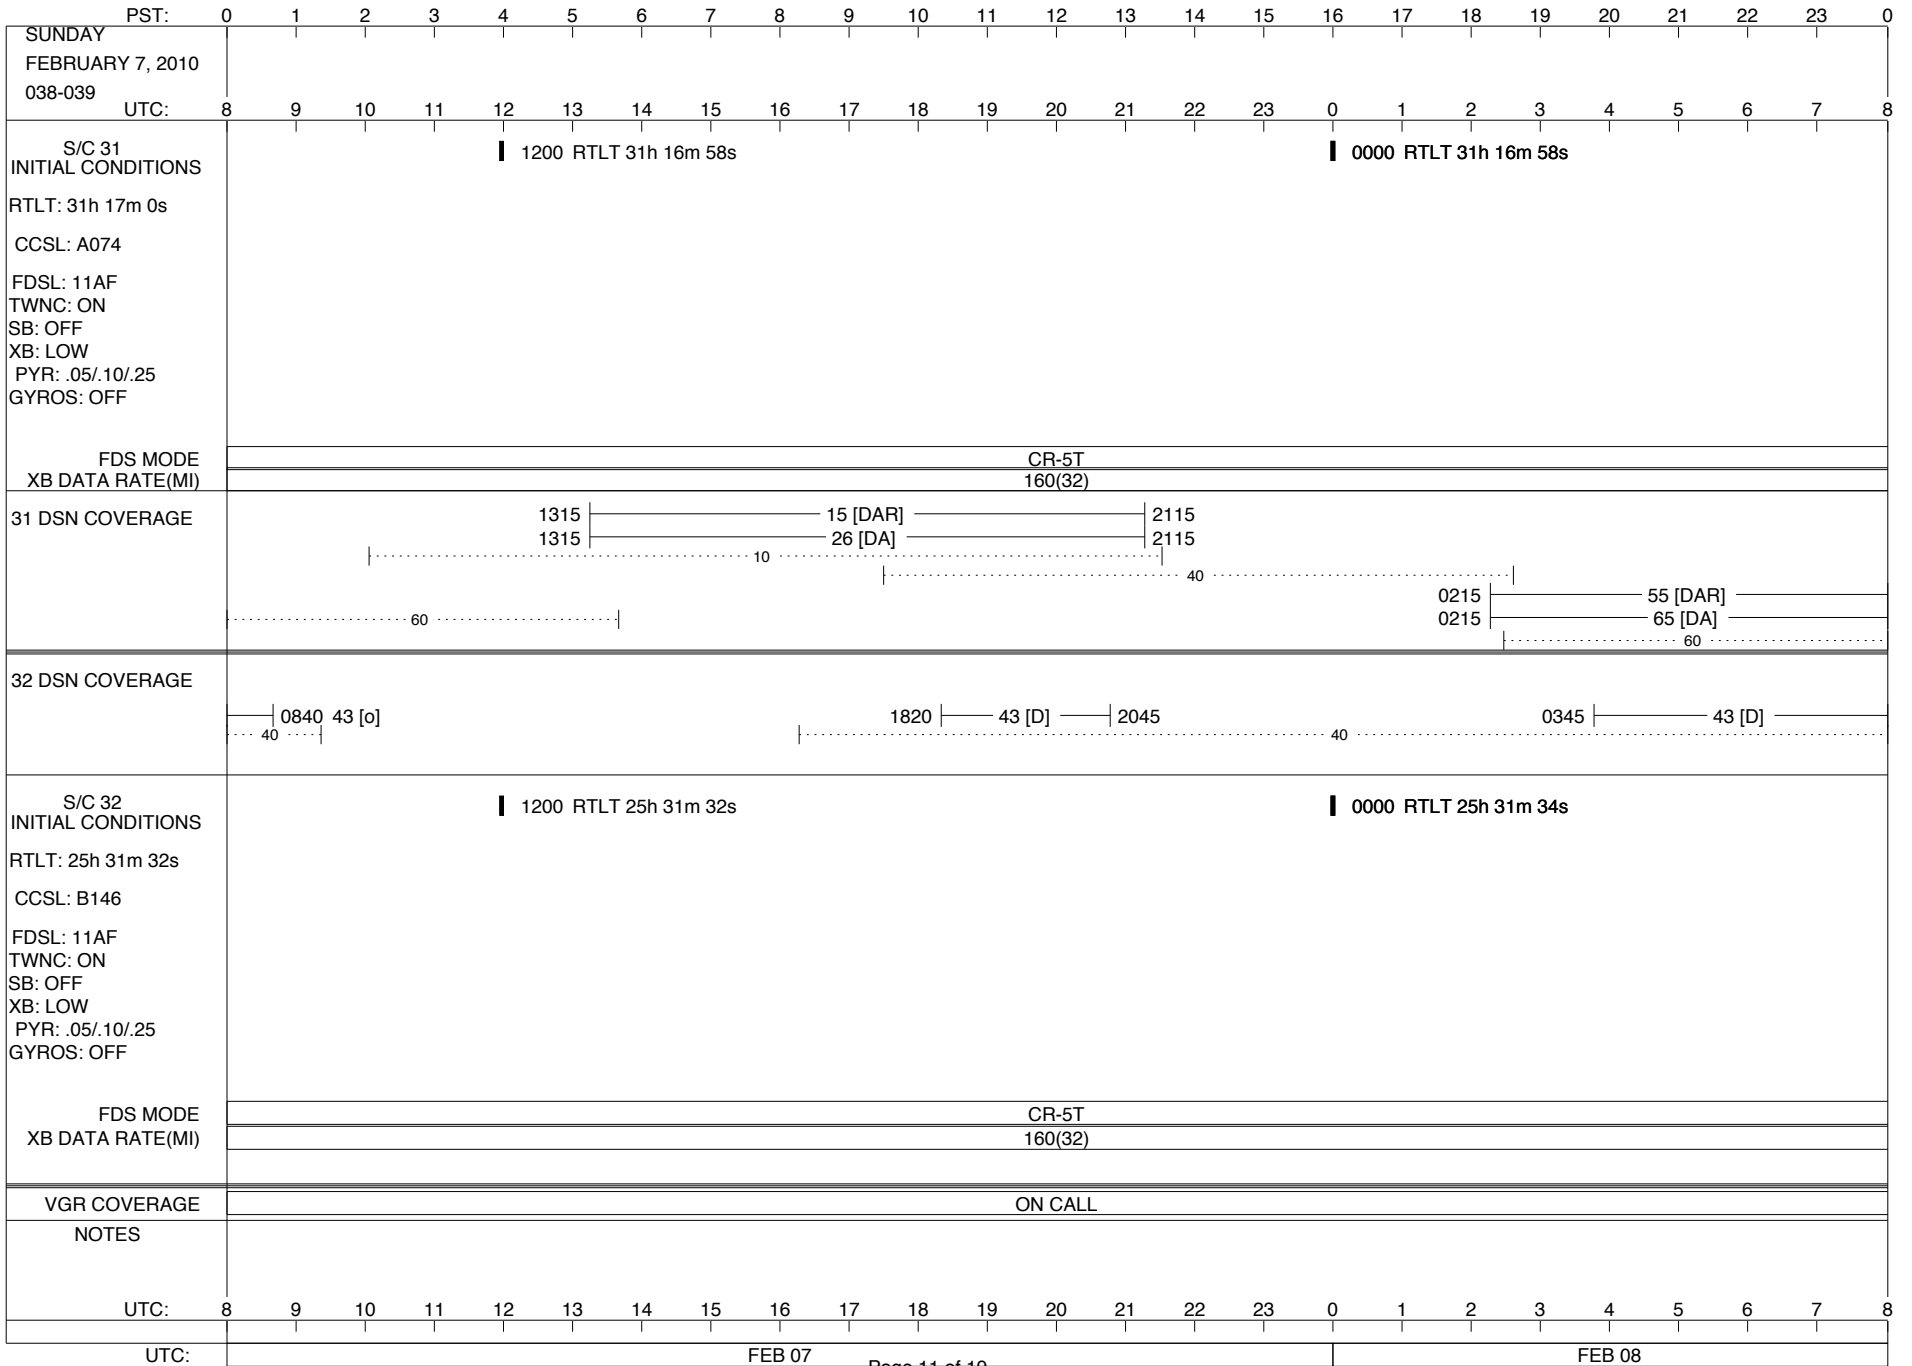

ISSUE DATE: 02/01/10 22:57