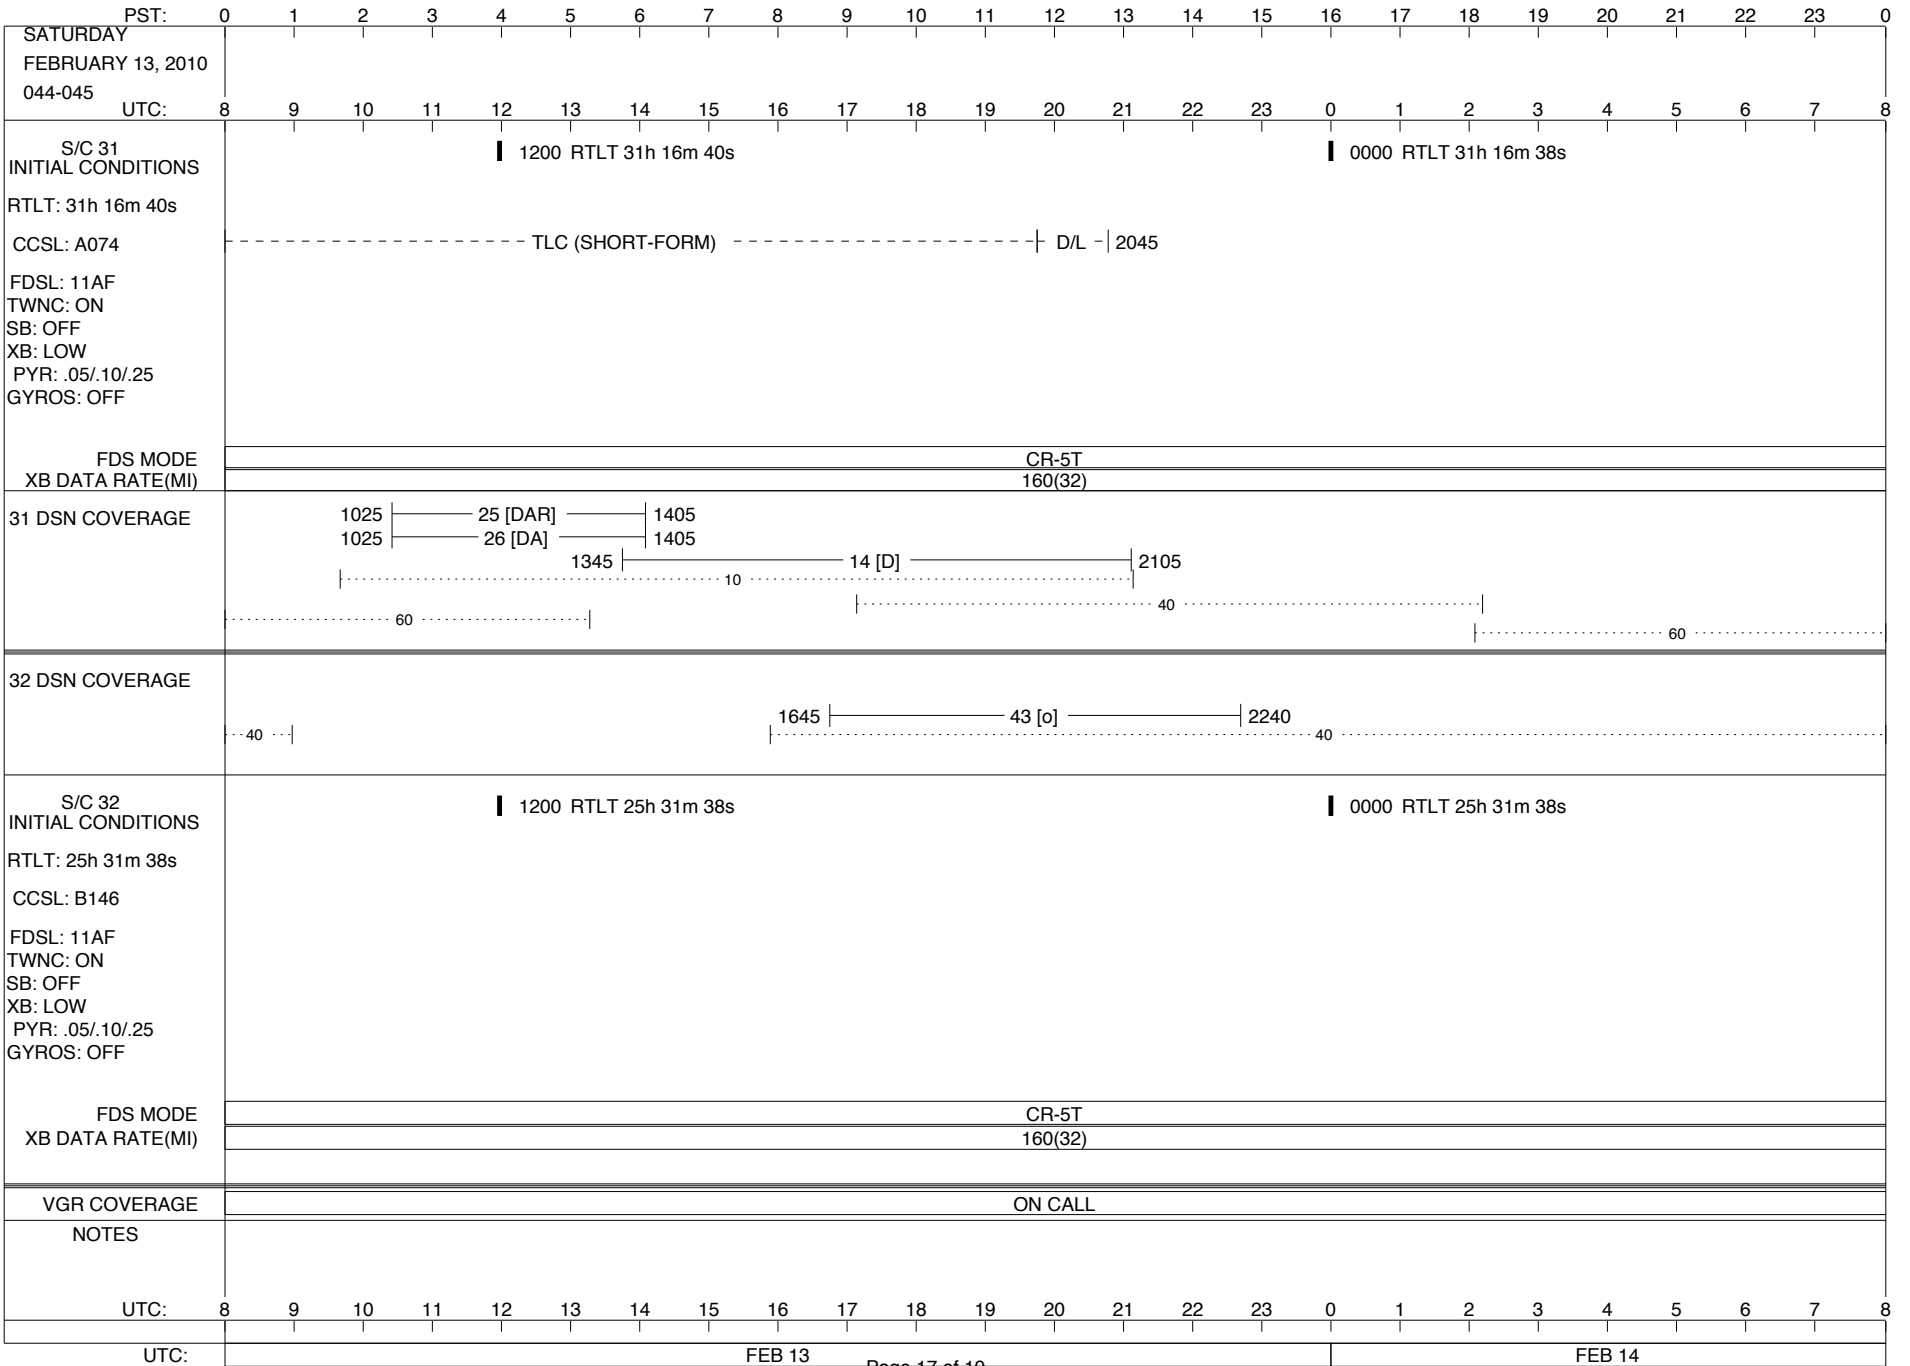

ISSUE DATE: 02/01/10 22:57