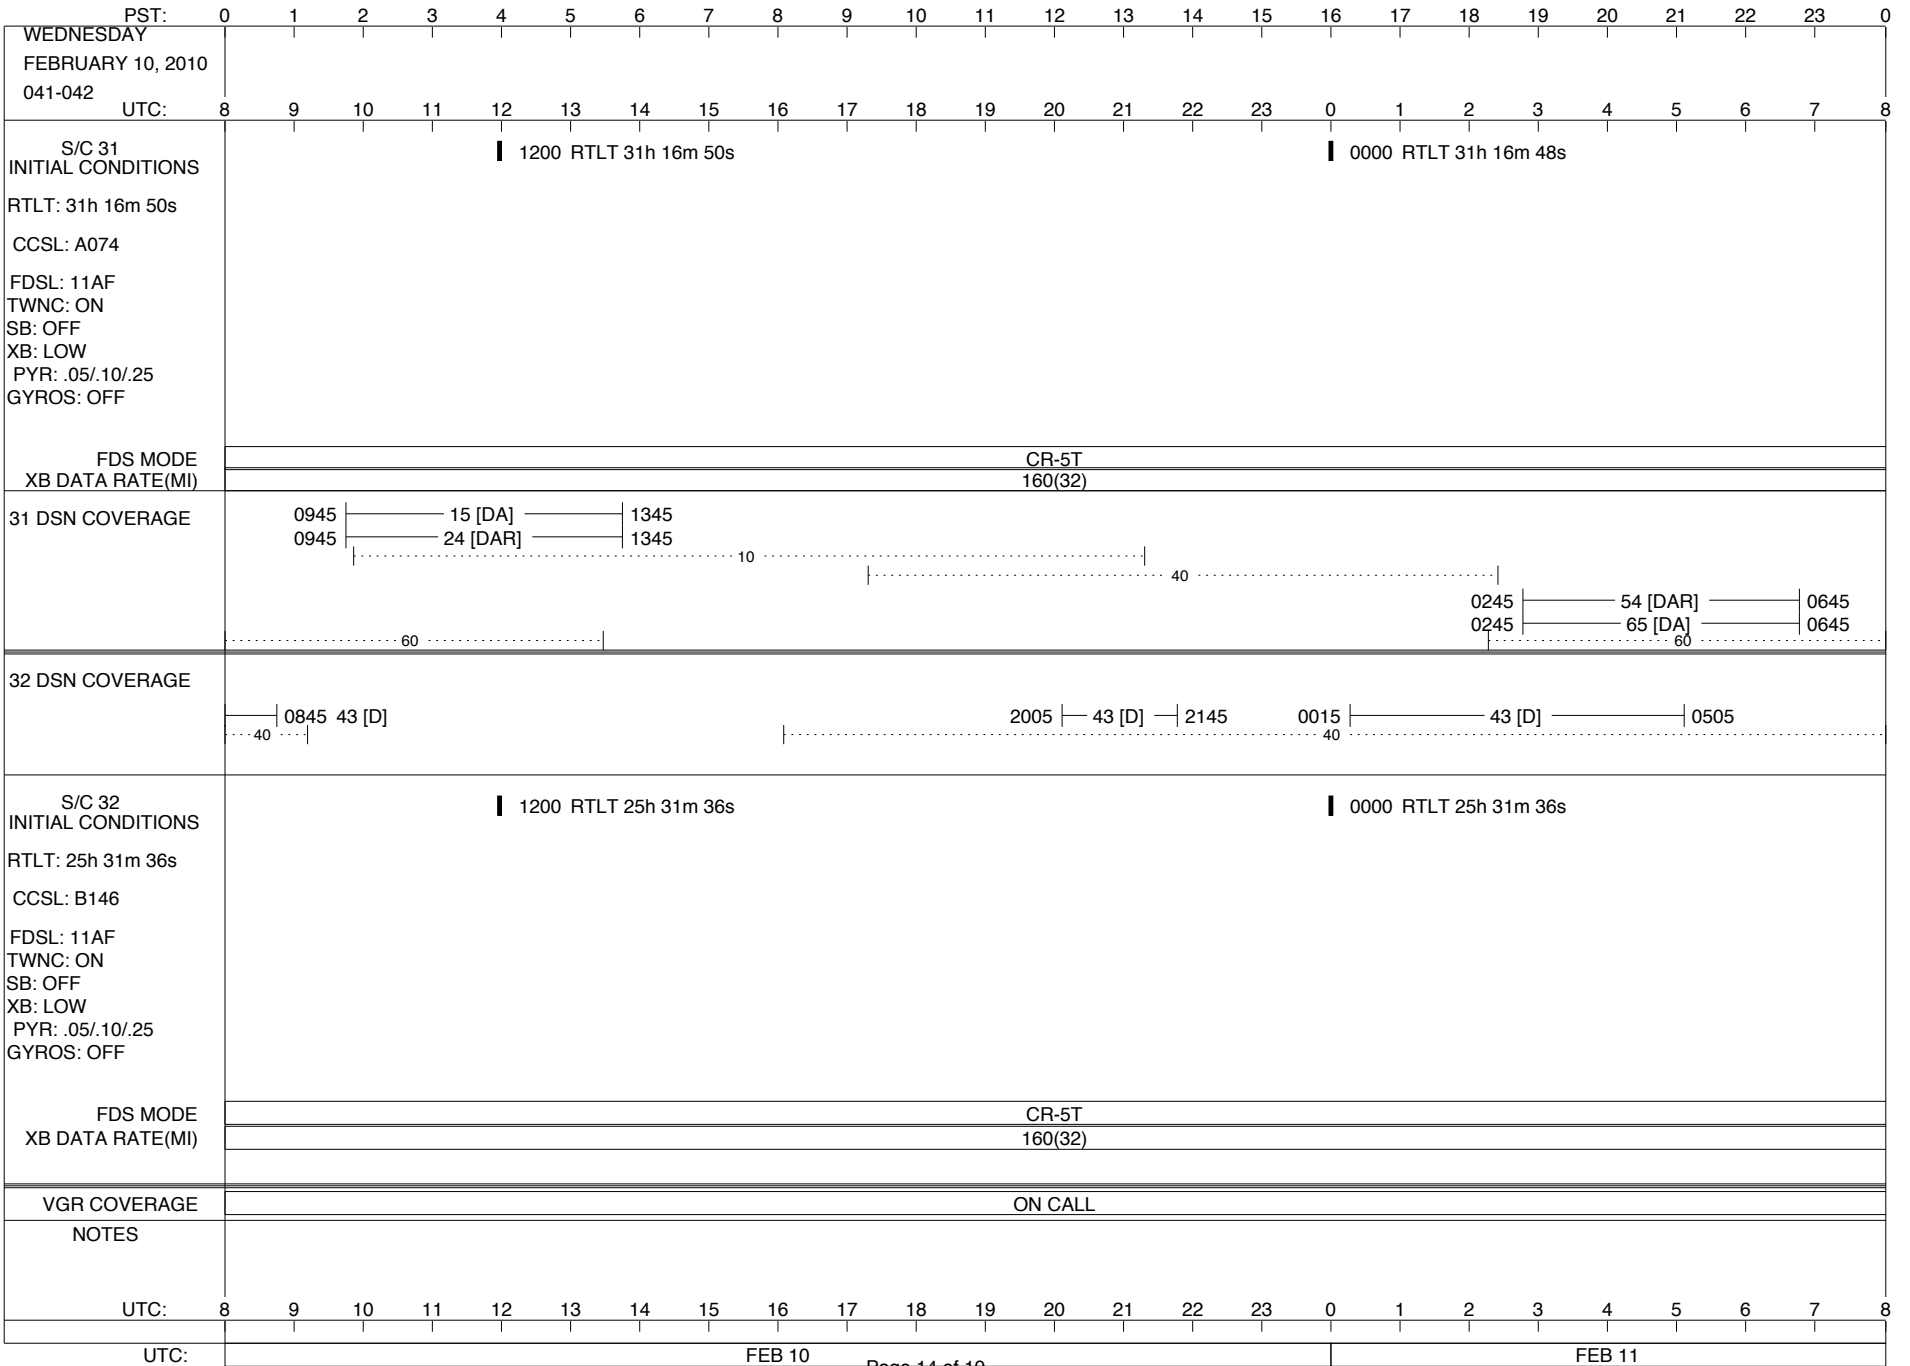

ISSUE DATE: 02/01/10 22:57