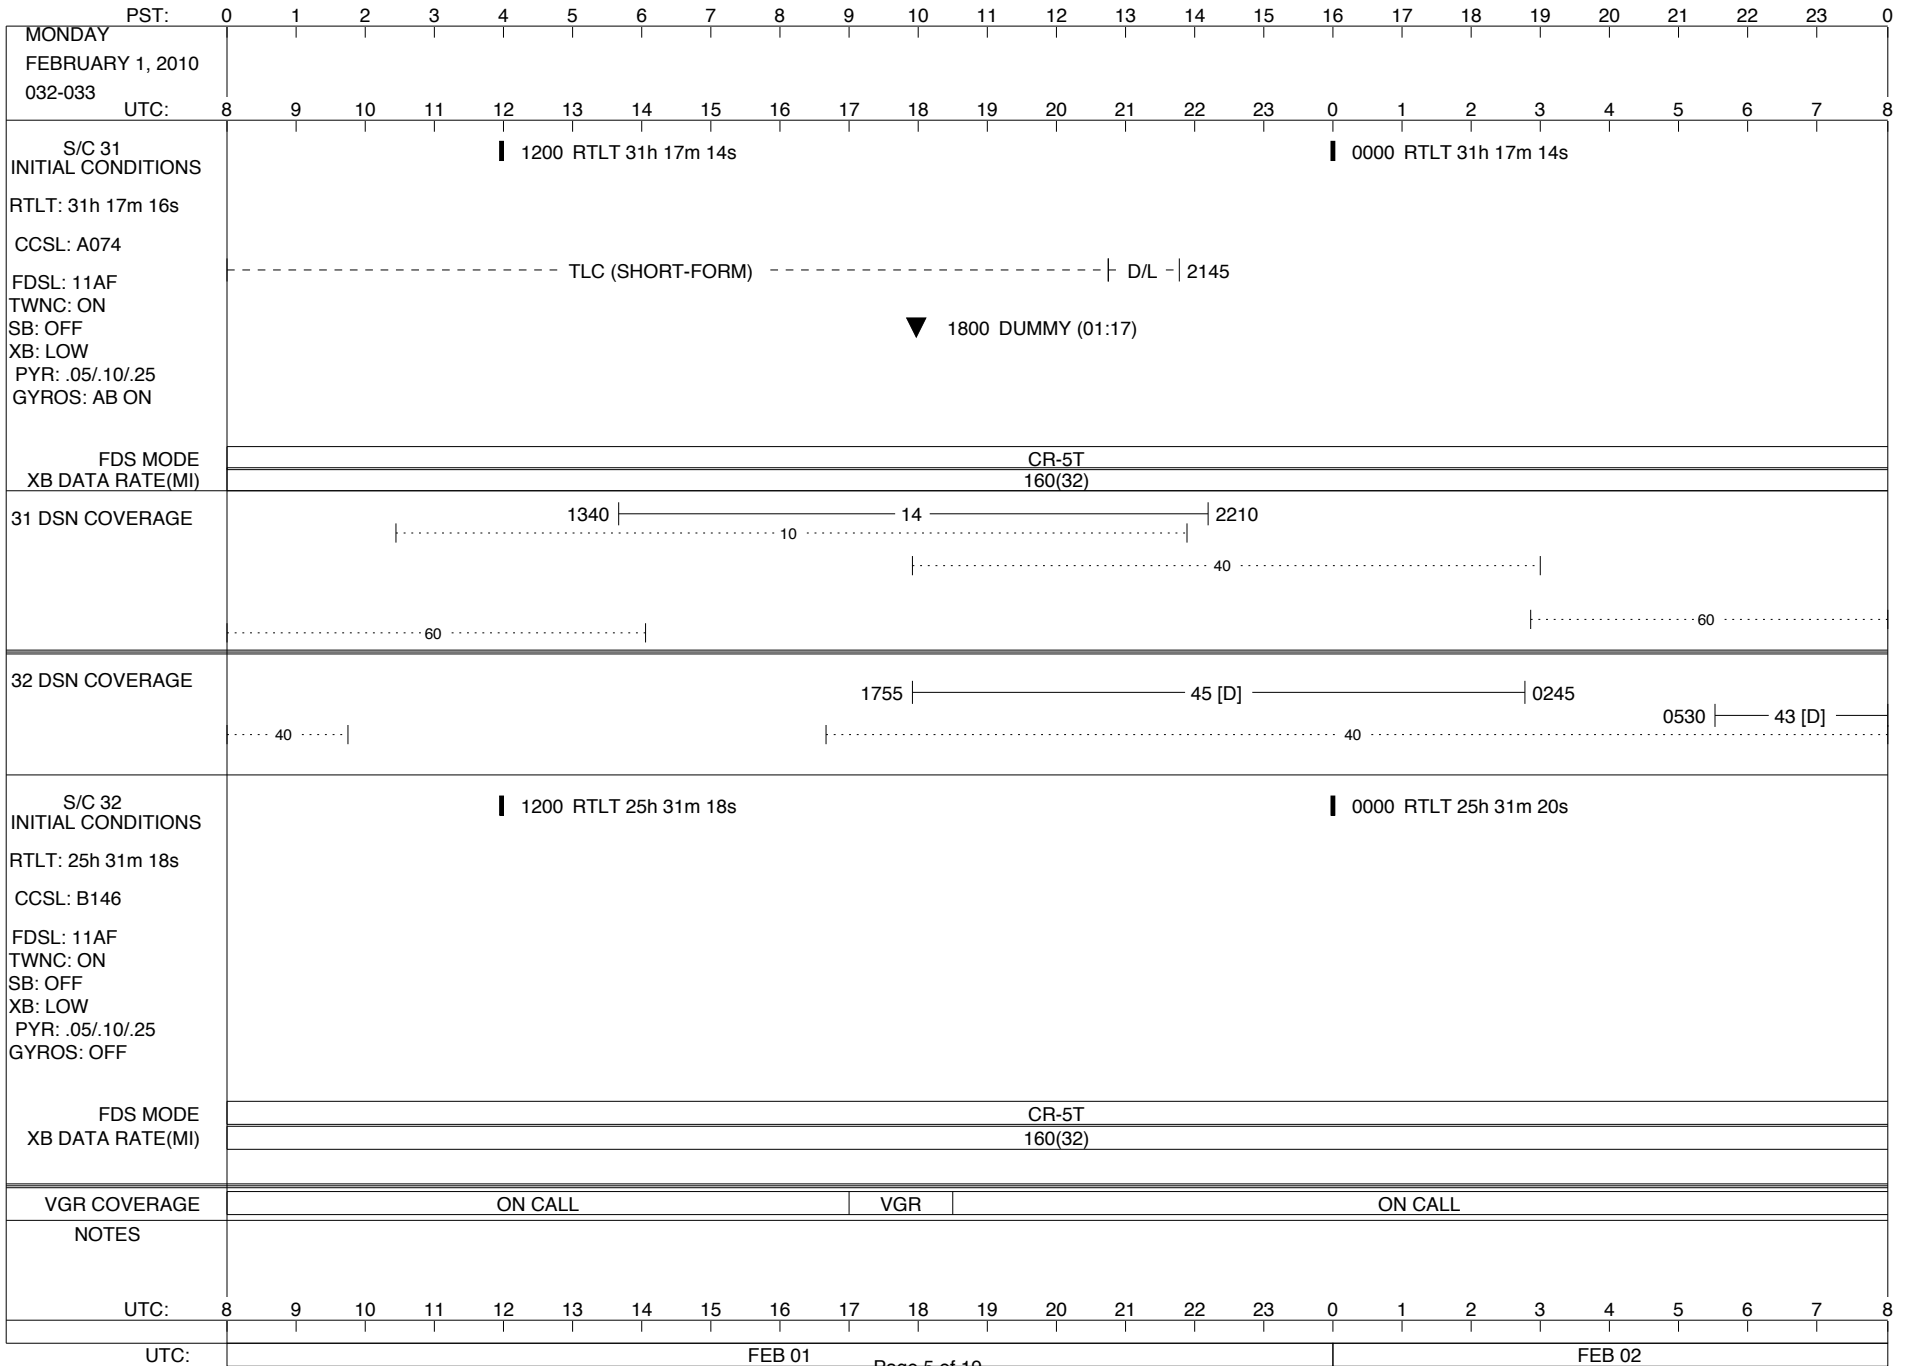

ISSUE DATE: 02/01/10 22:57