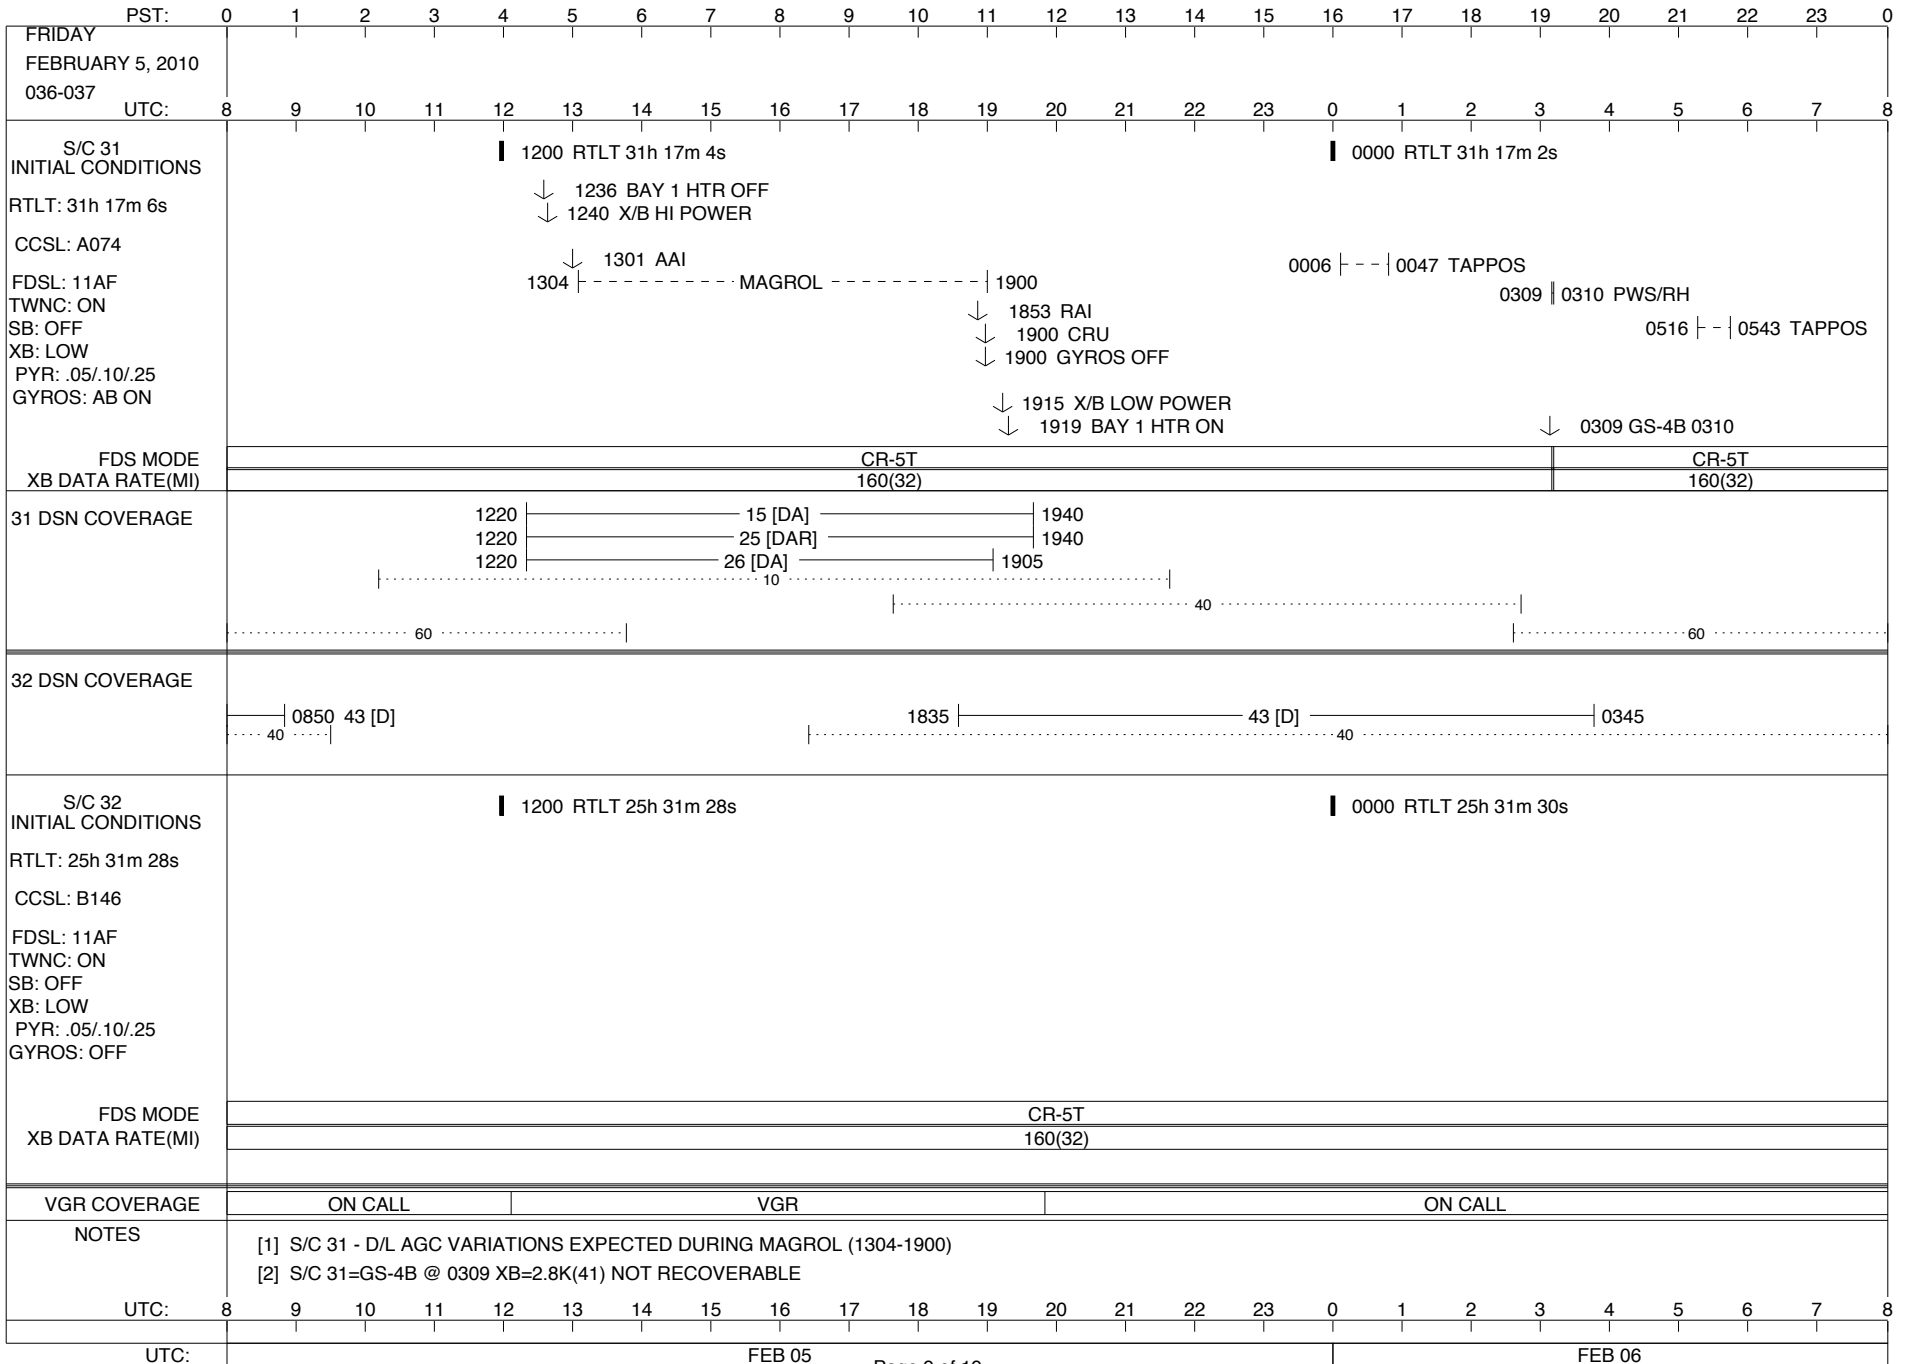

ISSUE DATE: 02/01/10 22:57