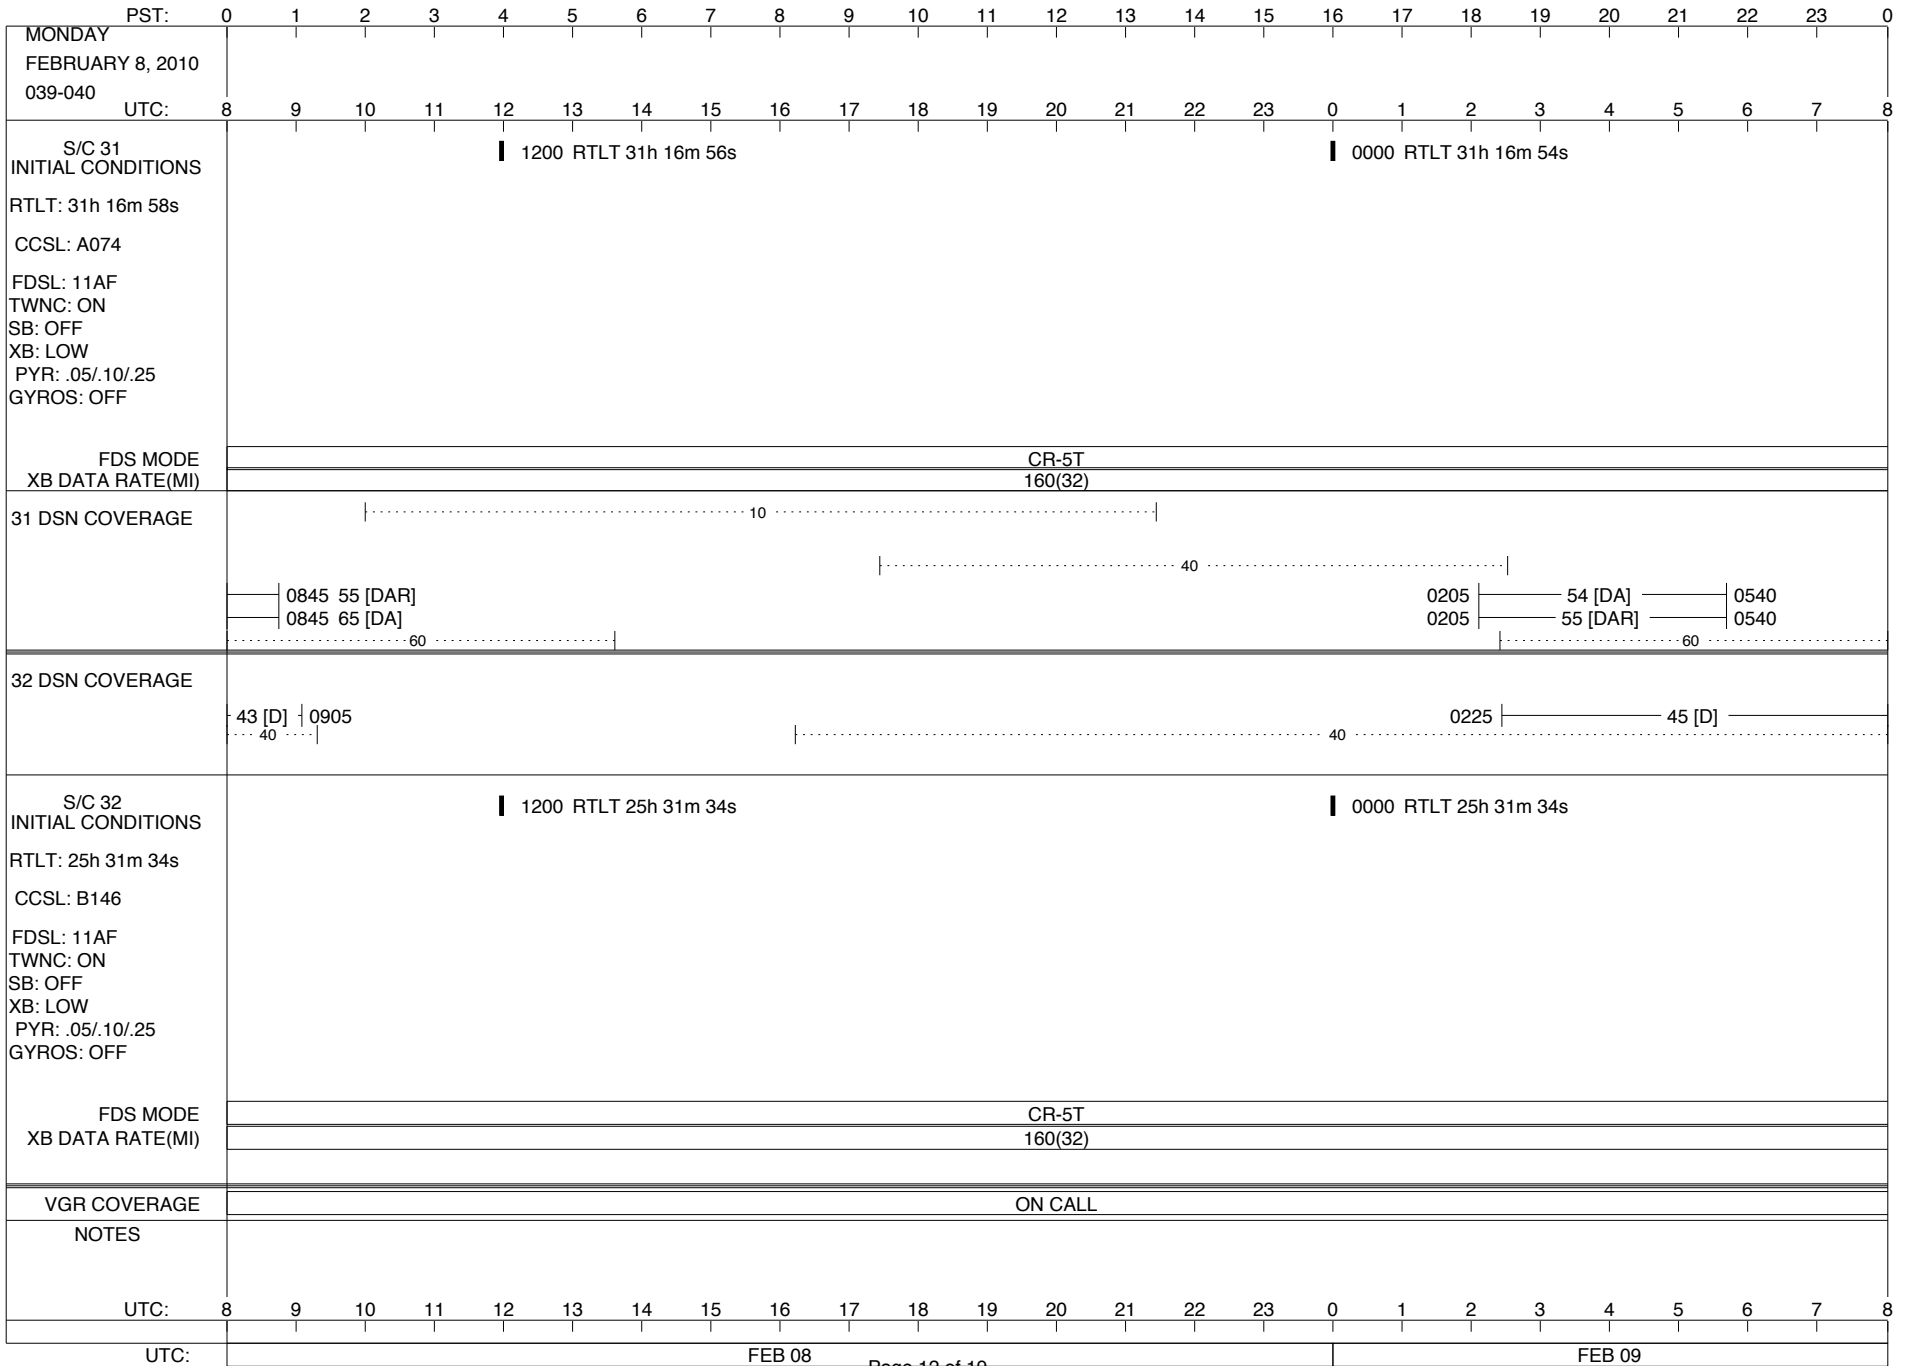

ISSUE DATE: 02/01/10 22:57