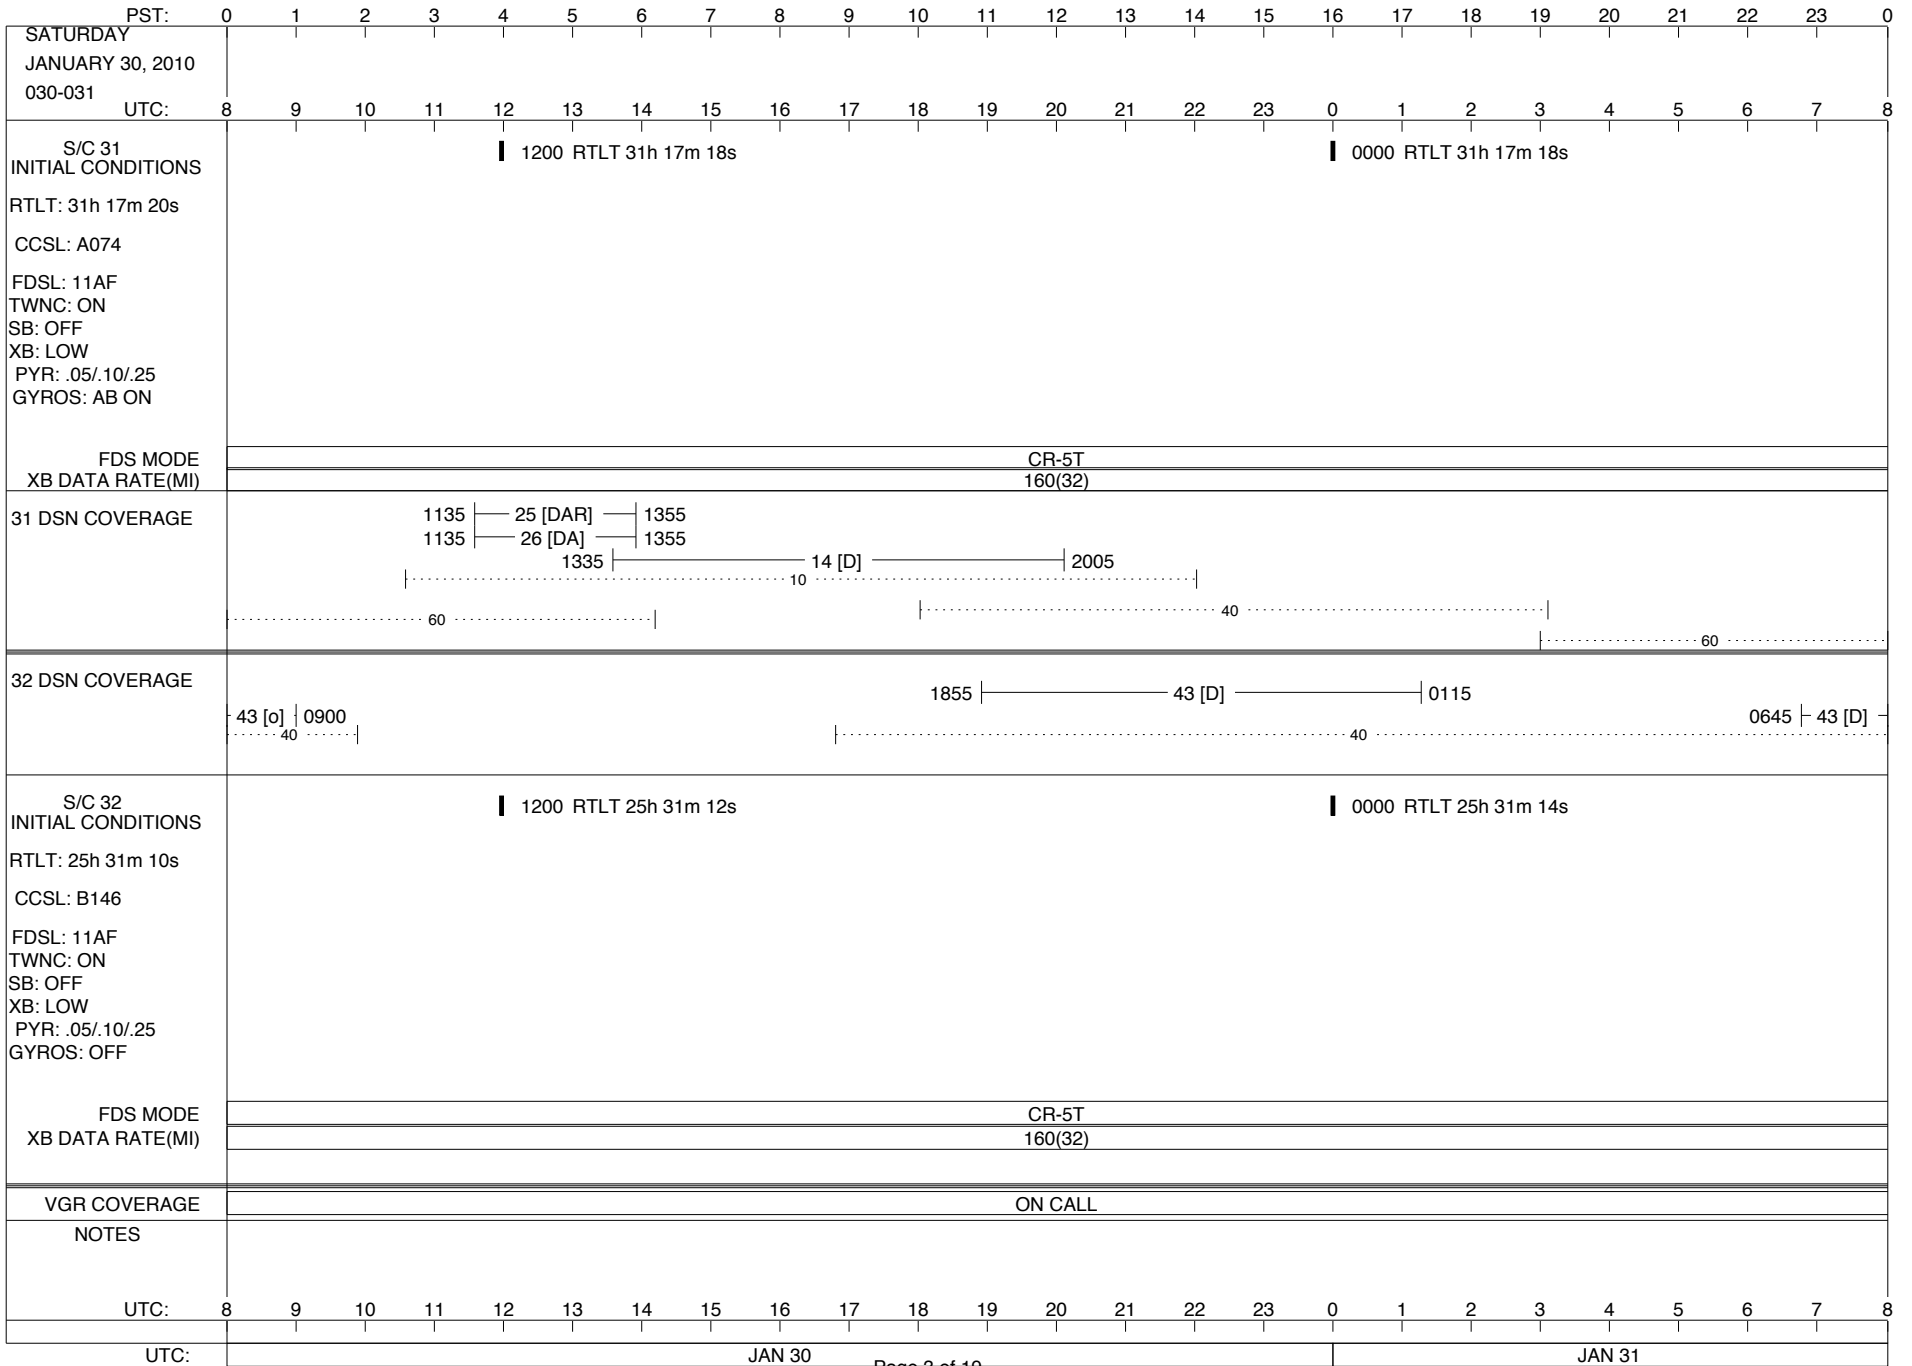

ISSUE DATE: 02/01/10 22:57