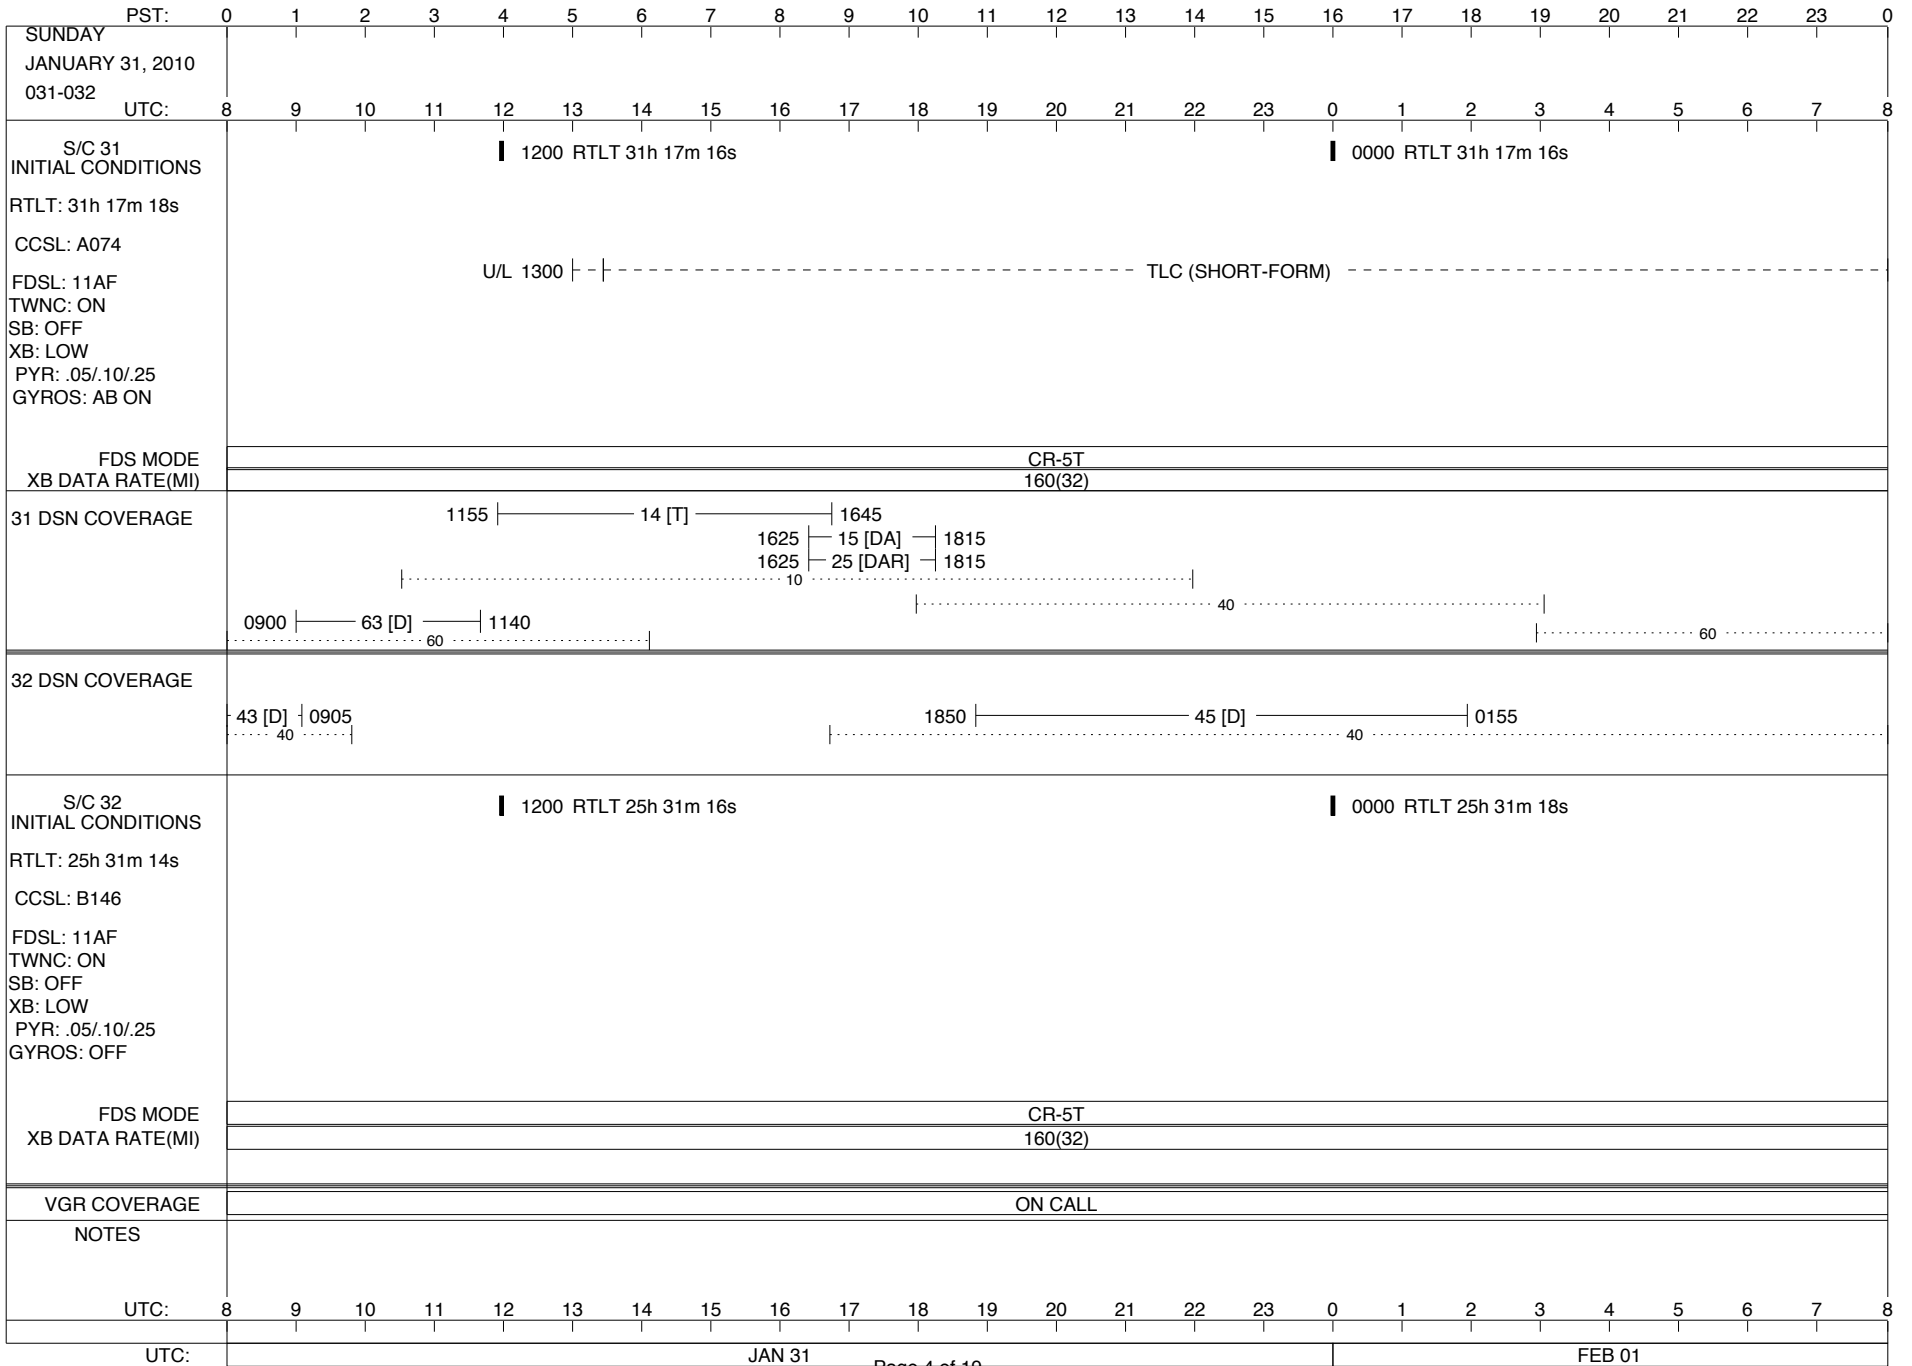

ISSUE DATE: 02/01/10 22:57