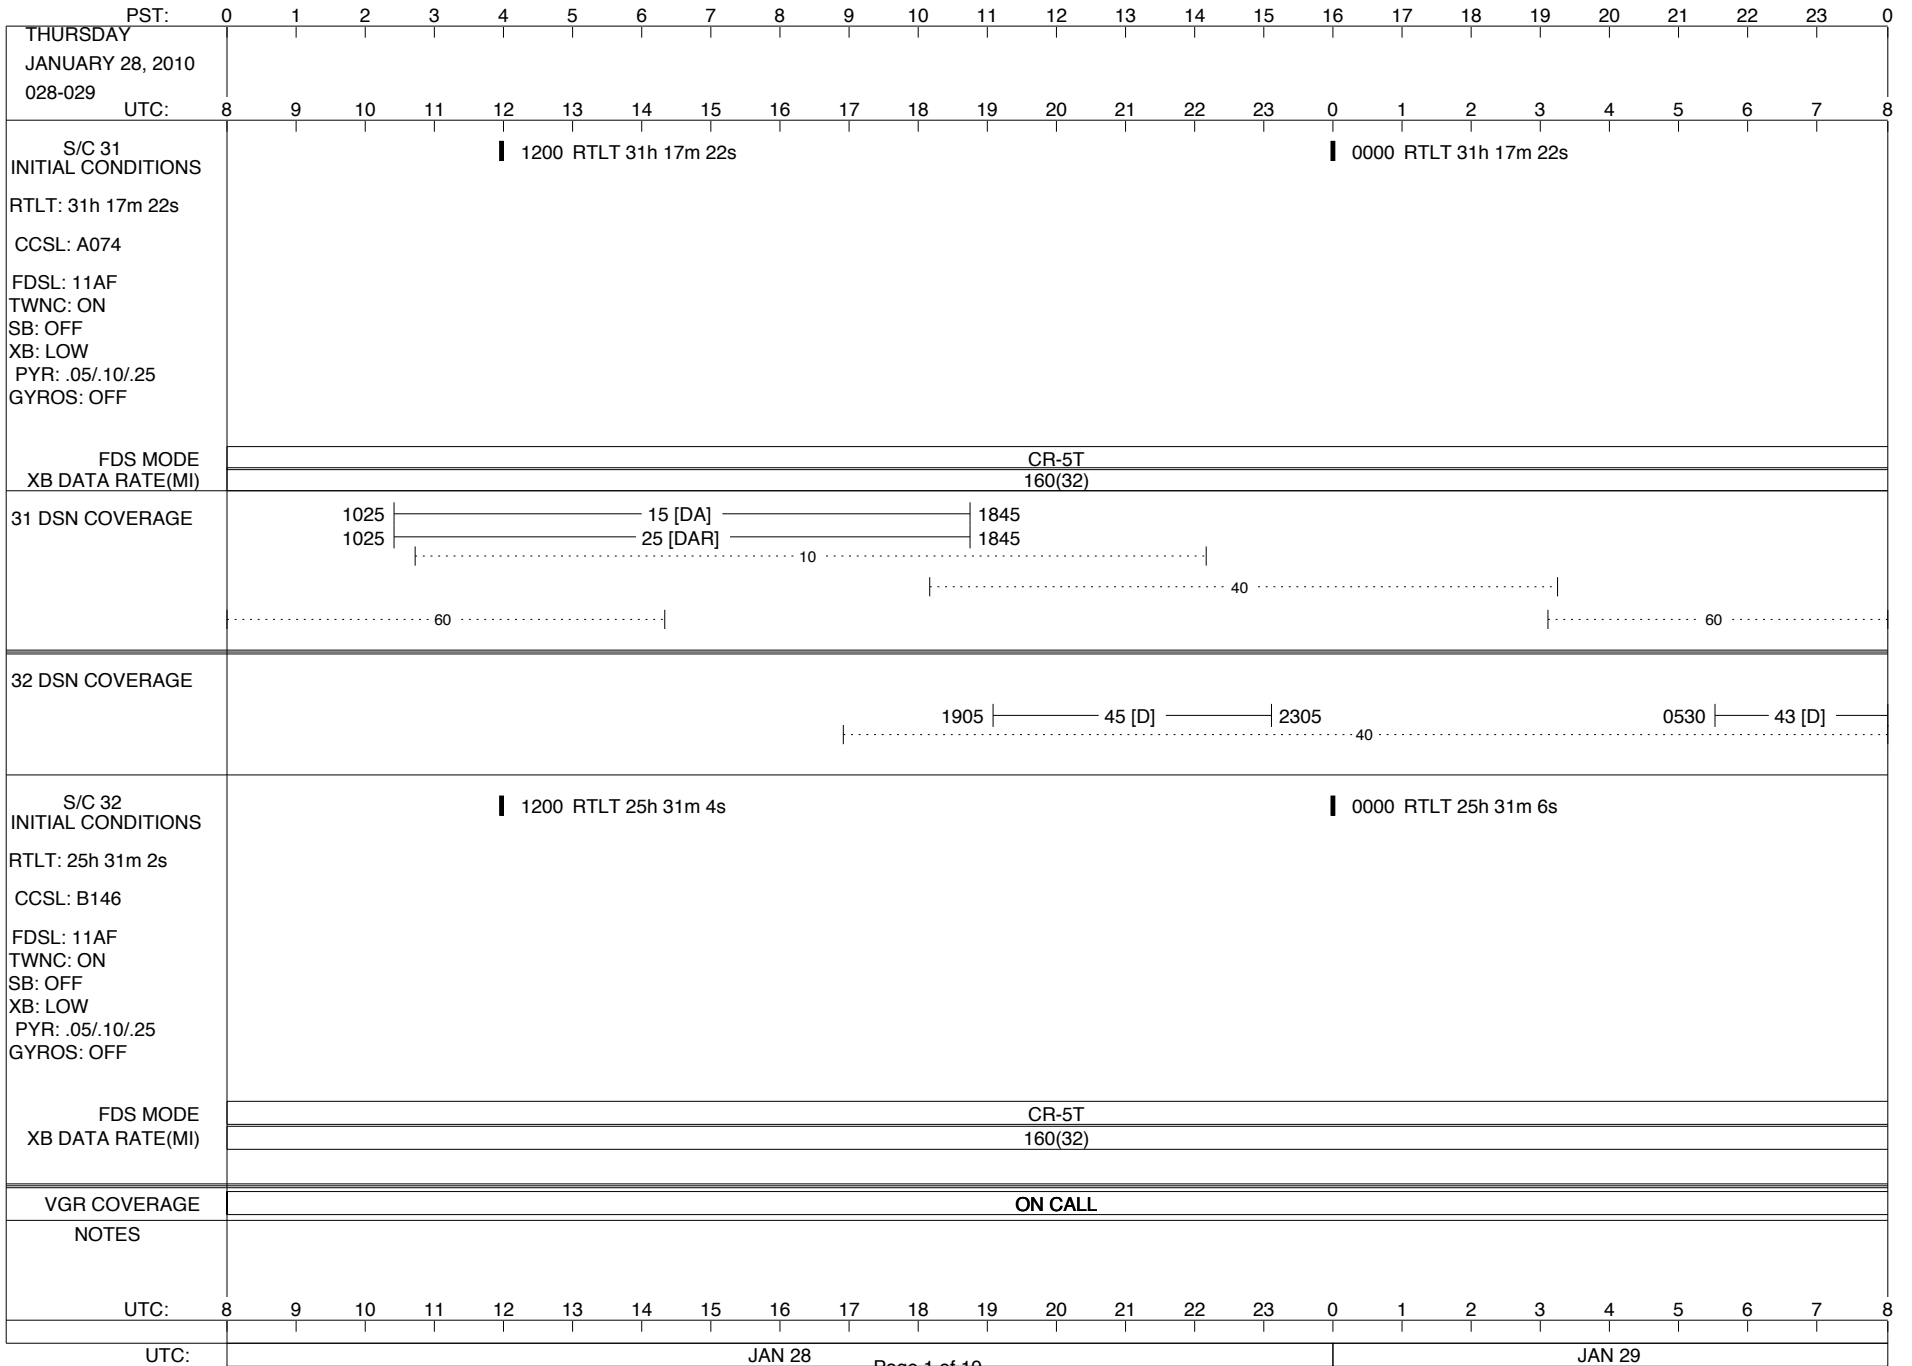

ISSUE DATE: 02/01/10 22:57