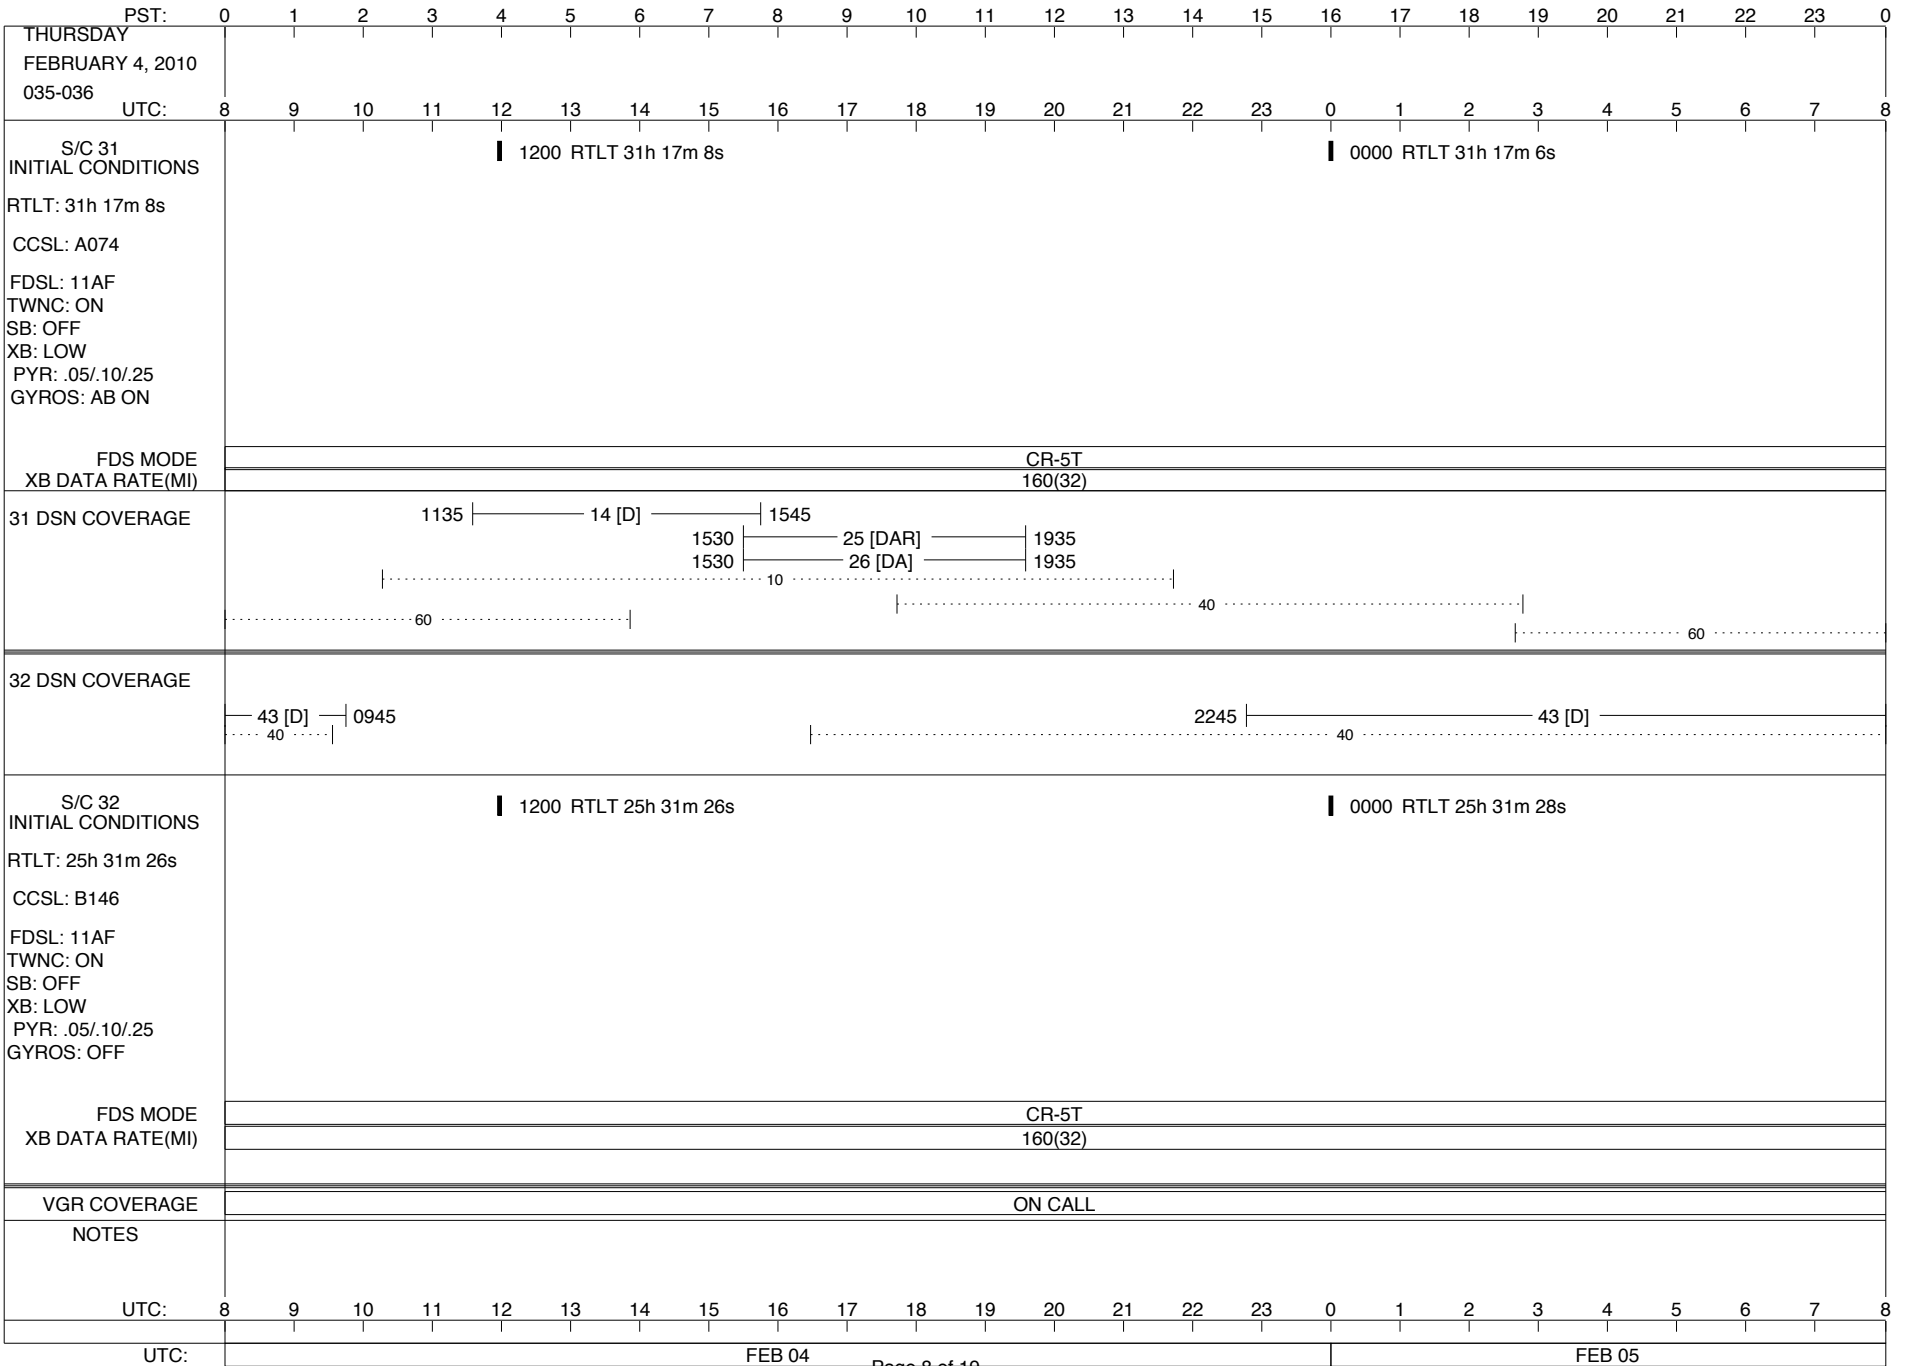

ISSUE DATE: 02/01/10 22:57