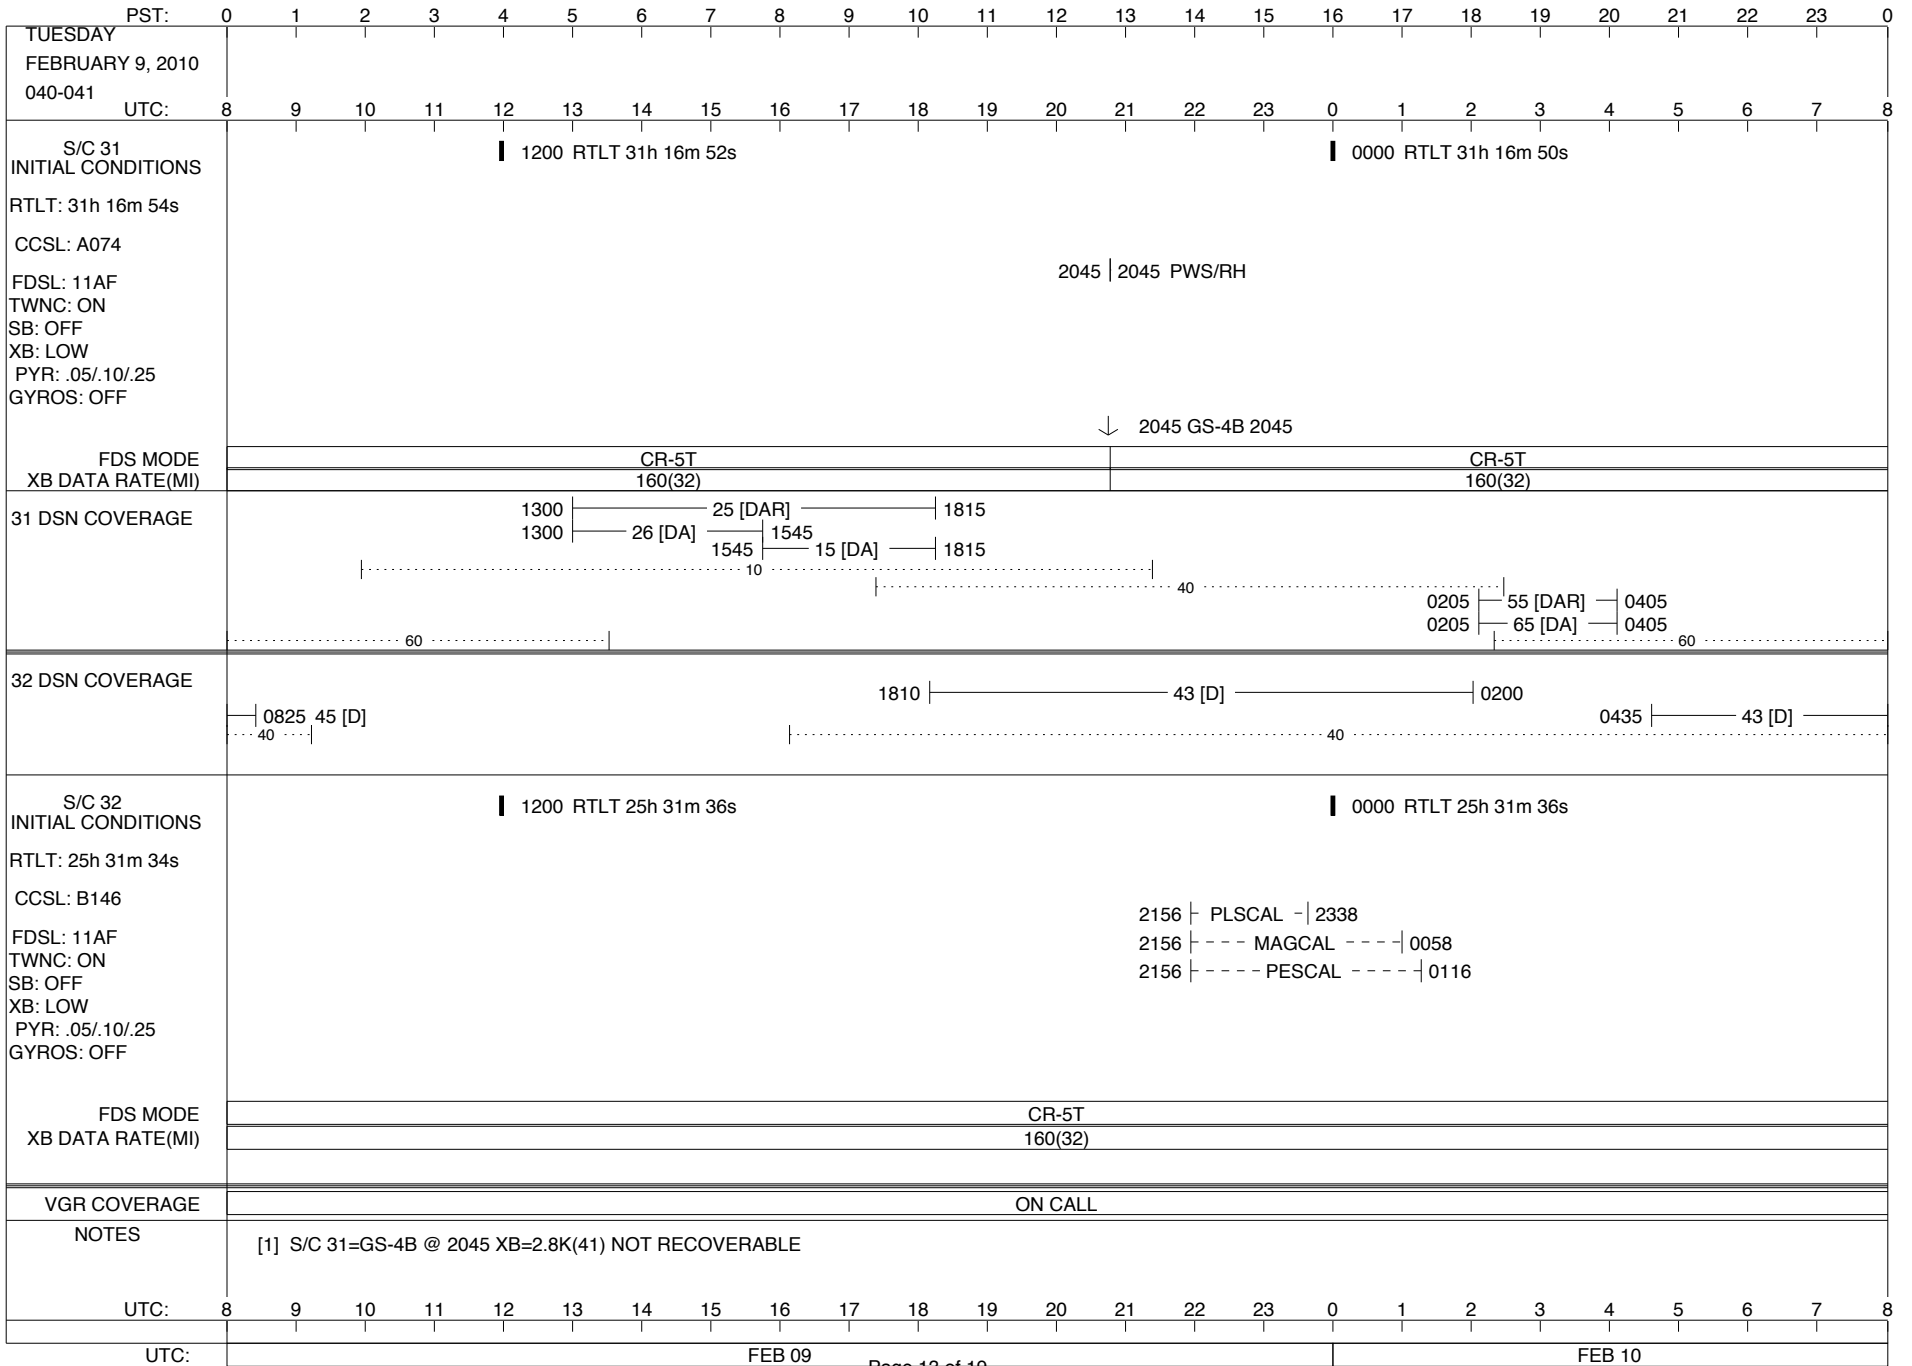

ISSUE DATE: 02/01/10 22:57