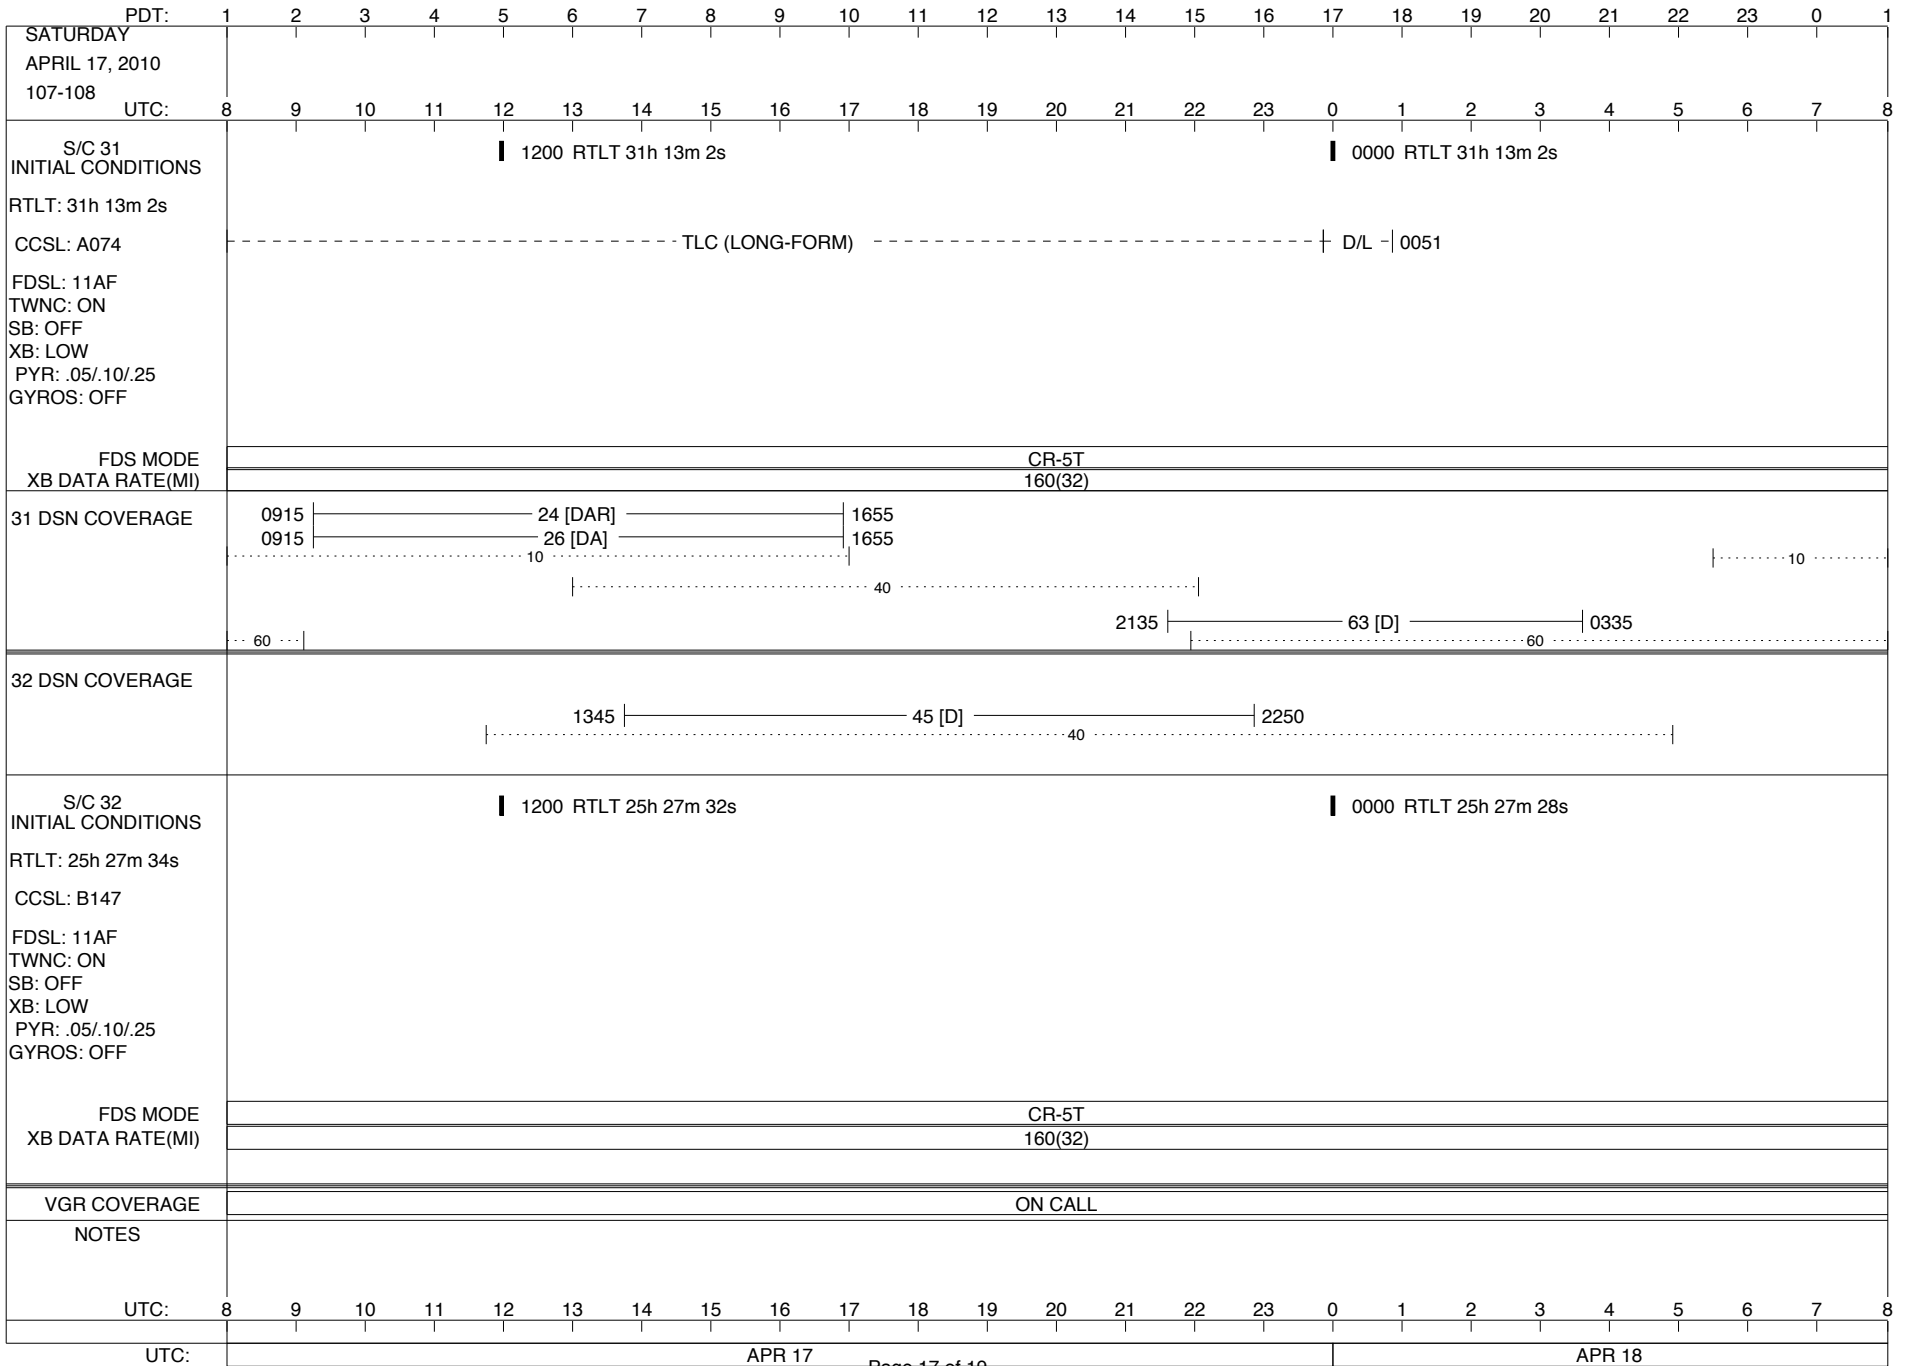

ISSUE DATE: 03/31/10 15:39