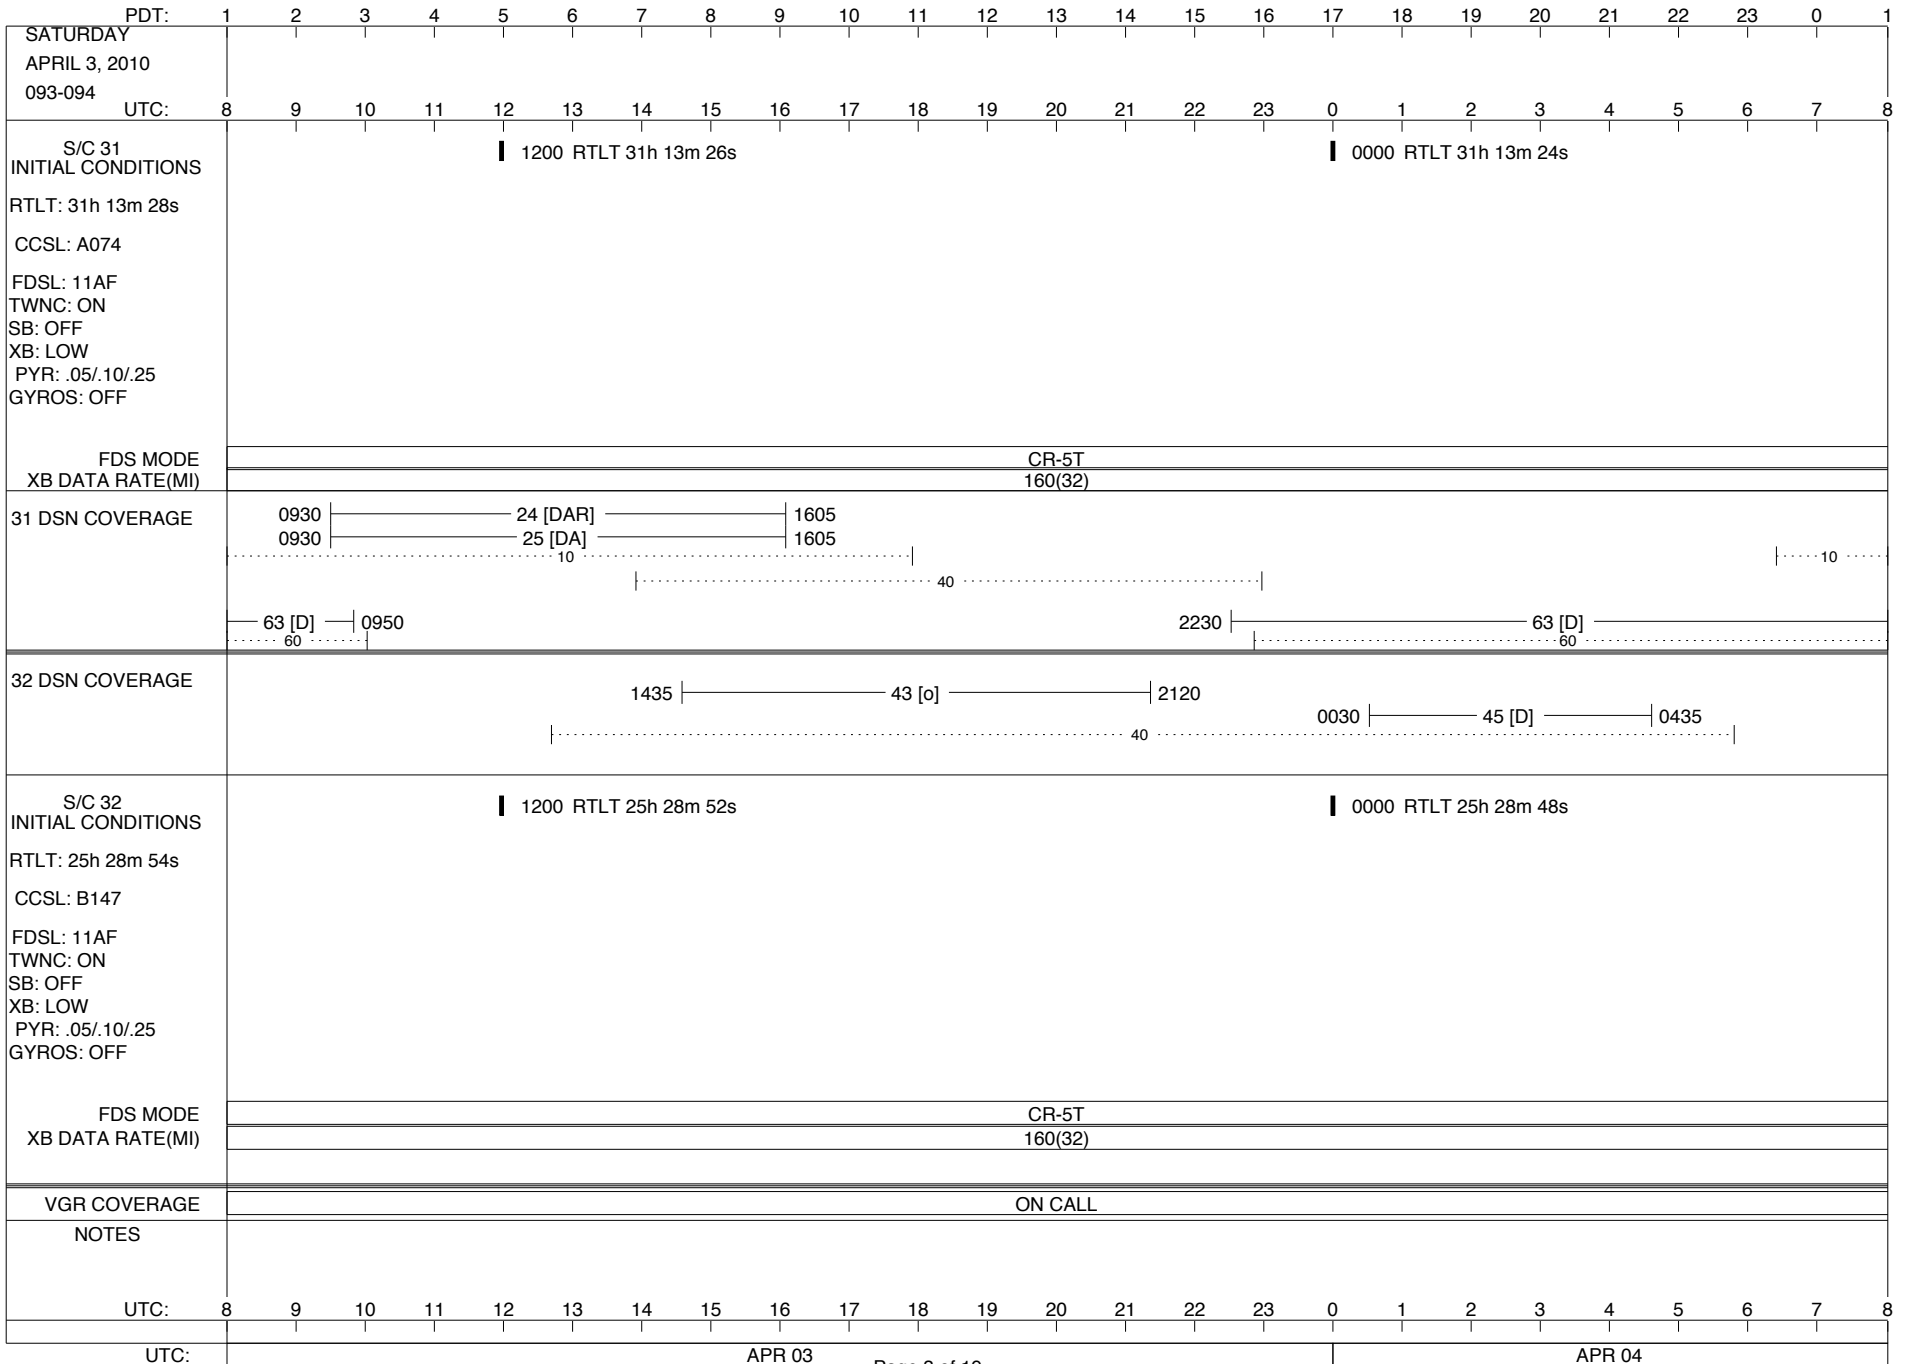

ISSUE DATE: 03/31/10 15:39