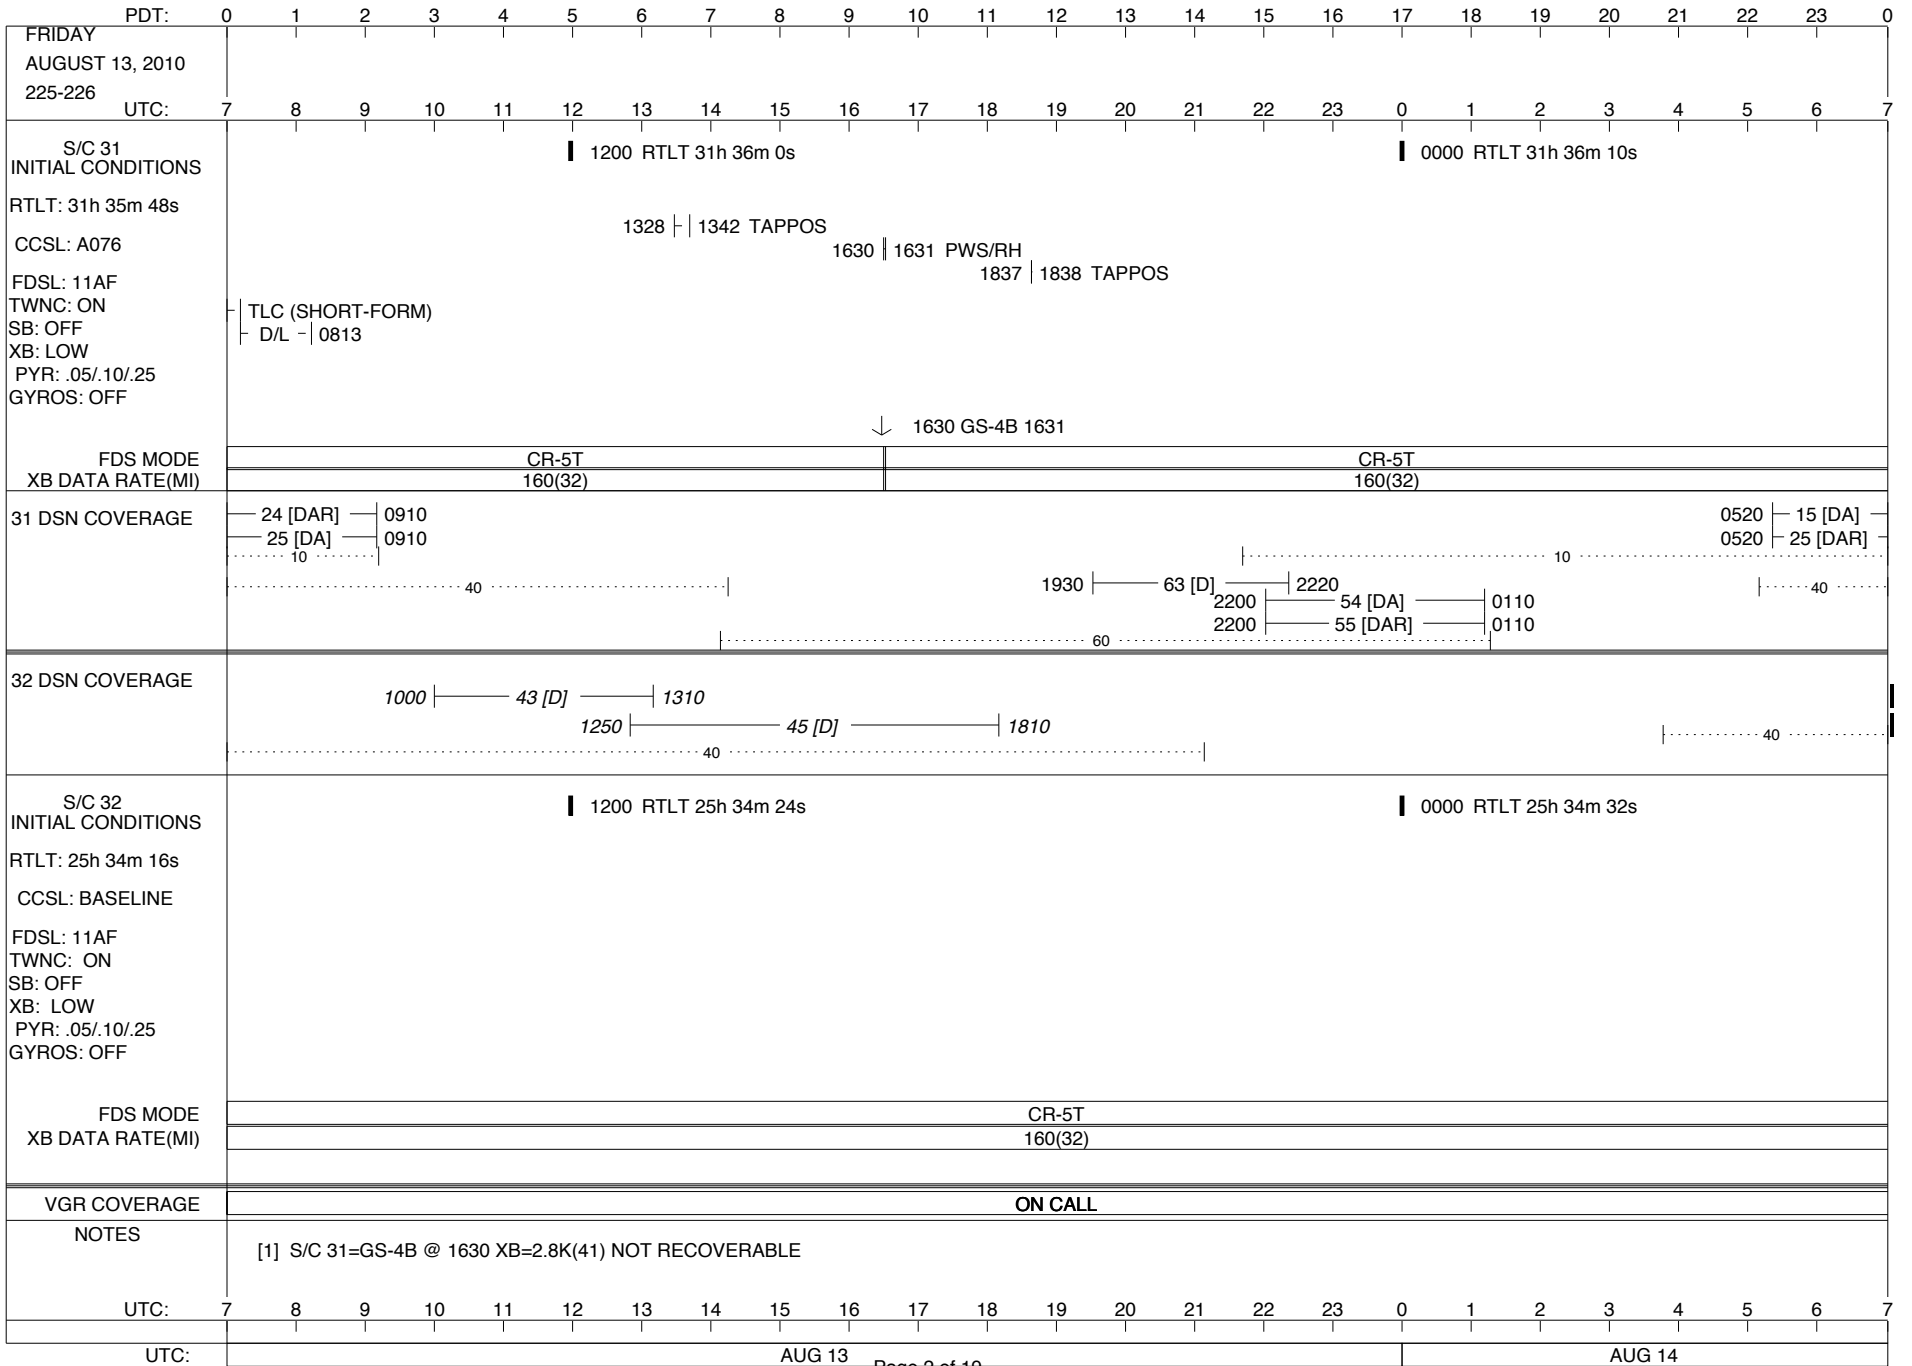

ISSUE DATE: 08/18/10 20:49