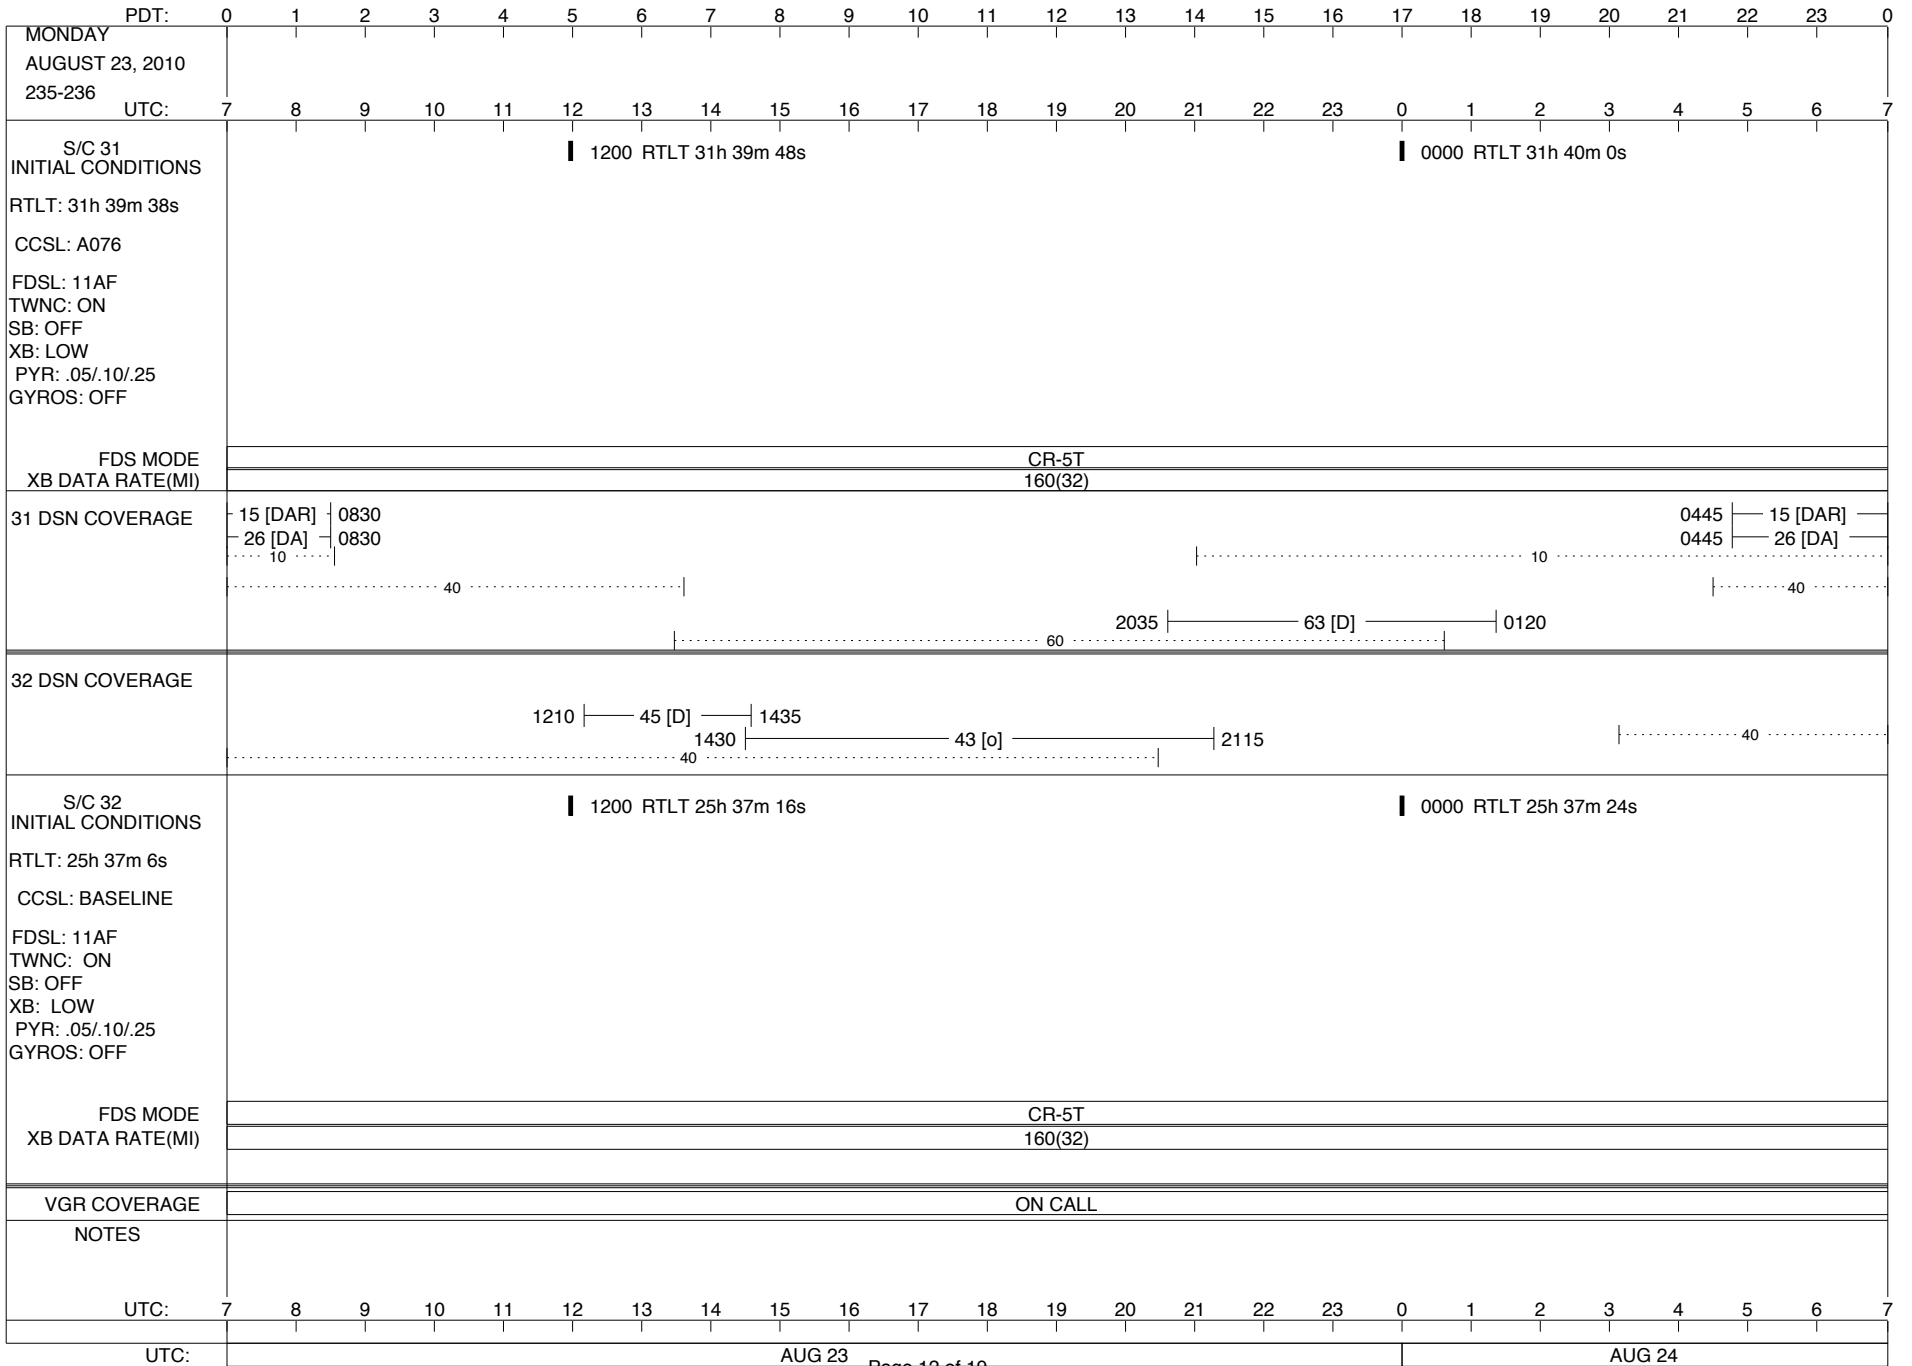

## Space Flight Operations Schedule (SFOS)

Issue Date: August 11, 2010

For the Period: 08/12/2010 to 08/30/2010 (10-224 – 10-242)

**DSN OPSCHIEF (1) 230-102**

**SCIENCE**

**FLIGHT TEAM (14) 600-100**

**DSOT (1) 230-102**

ISSUE DATE: 08/18/10 20:49

ISSUE DATE: 08/18/10 20:49

PDT:	0	1	2	3	4	5	6	7	8	9	10	11	12	13	14	15	16	17	18	19	20	21	22	23	0
TUESDAY AUGUST 24, 2010 236-237	UTC: 7	8	9	10	11	12	13	14	15	16	17	18	19	20	21	22	23	0	1	2	3	4	5	6	7
S/C 31 INITIAL CONDITIONS RTLT: 31h 40m 0s CCSL: A076 FDSL: 11AF TWNC: ON SB: OFF XB: LOW PYR: .05/.10/.25 GYROS: OFF	1200 RTLT 31h 40m 12s												0000 RTLT 31h 40m 24s												
	0944   0945 PWS/RH																								
	↓ 0944 GS-4B 0945																								
FDS MODE	CR-5T												CR-5T												
XB DATA RATE(MI)	160(32)												160(32)												
31 DSN COVERAGE	15 [DAR]   0825 26 [DA]   0825 10   1105   43 [D]   1345 40												0235   15 [DA2] 0235   24 [DAR2] 10   2230   63 [D]   0120 60												
32 DSN COVERAGE	0930   45 [D]   1840 40												40												
S/C 32 INITIAL CONDITIONS RTLT: 25h 37m 24s CCSL: BASELINE FDSL: 11AF TWNC: ON SB: OFF XB: LOW PYR: .05/.10/.25 GYROS: OFF	1200 RTLT 25h 37m 34s												0000 RTLT 25h 37m 42s												
	1331   PLSCAL -   1513																								
	1331   --- MAGCAL ---   1633																								
	1331   --- PESCAL ---   1651																								
FDS MODE													CR-5T												
XB DATA RATE(MI)													160(32)												
VGR COVERAGE													ON CALL												
NOTES	[1] S/C 31=GS-4B @ 0944 XB=2.8K(41) NOT RECOVERABLE [2] TTC v10.1 PIT																								
UTC: 7	8	9	10	11	12	13	14	15	16	17	18	19	20	21	22	23	0	1	2	3	4	5	6	7	
UTC:	AUG 24												AUG 25												