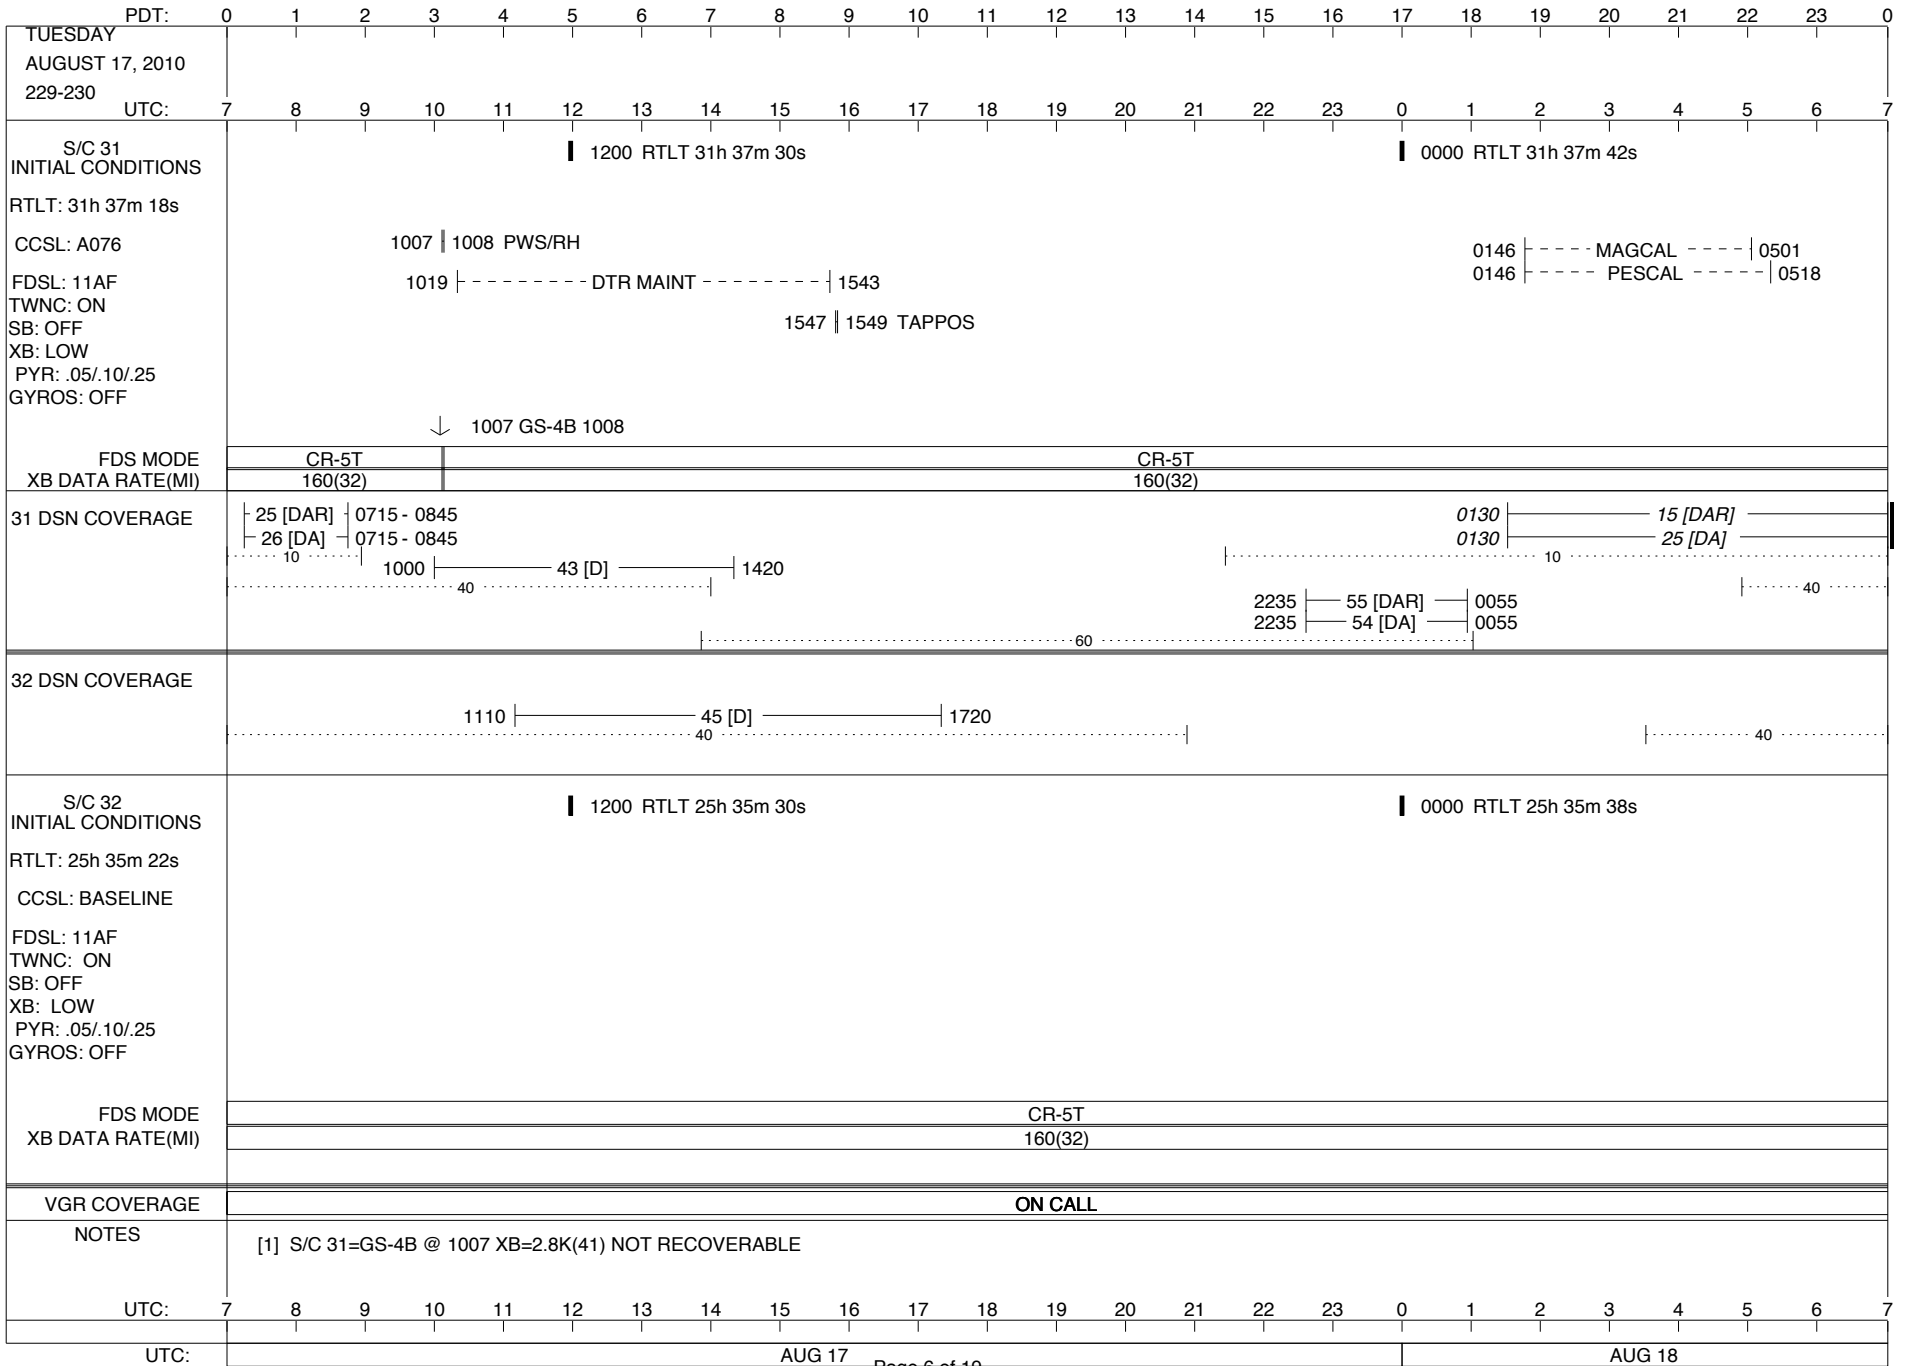

ISSUE DATE: 08/18/10 20:49