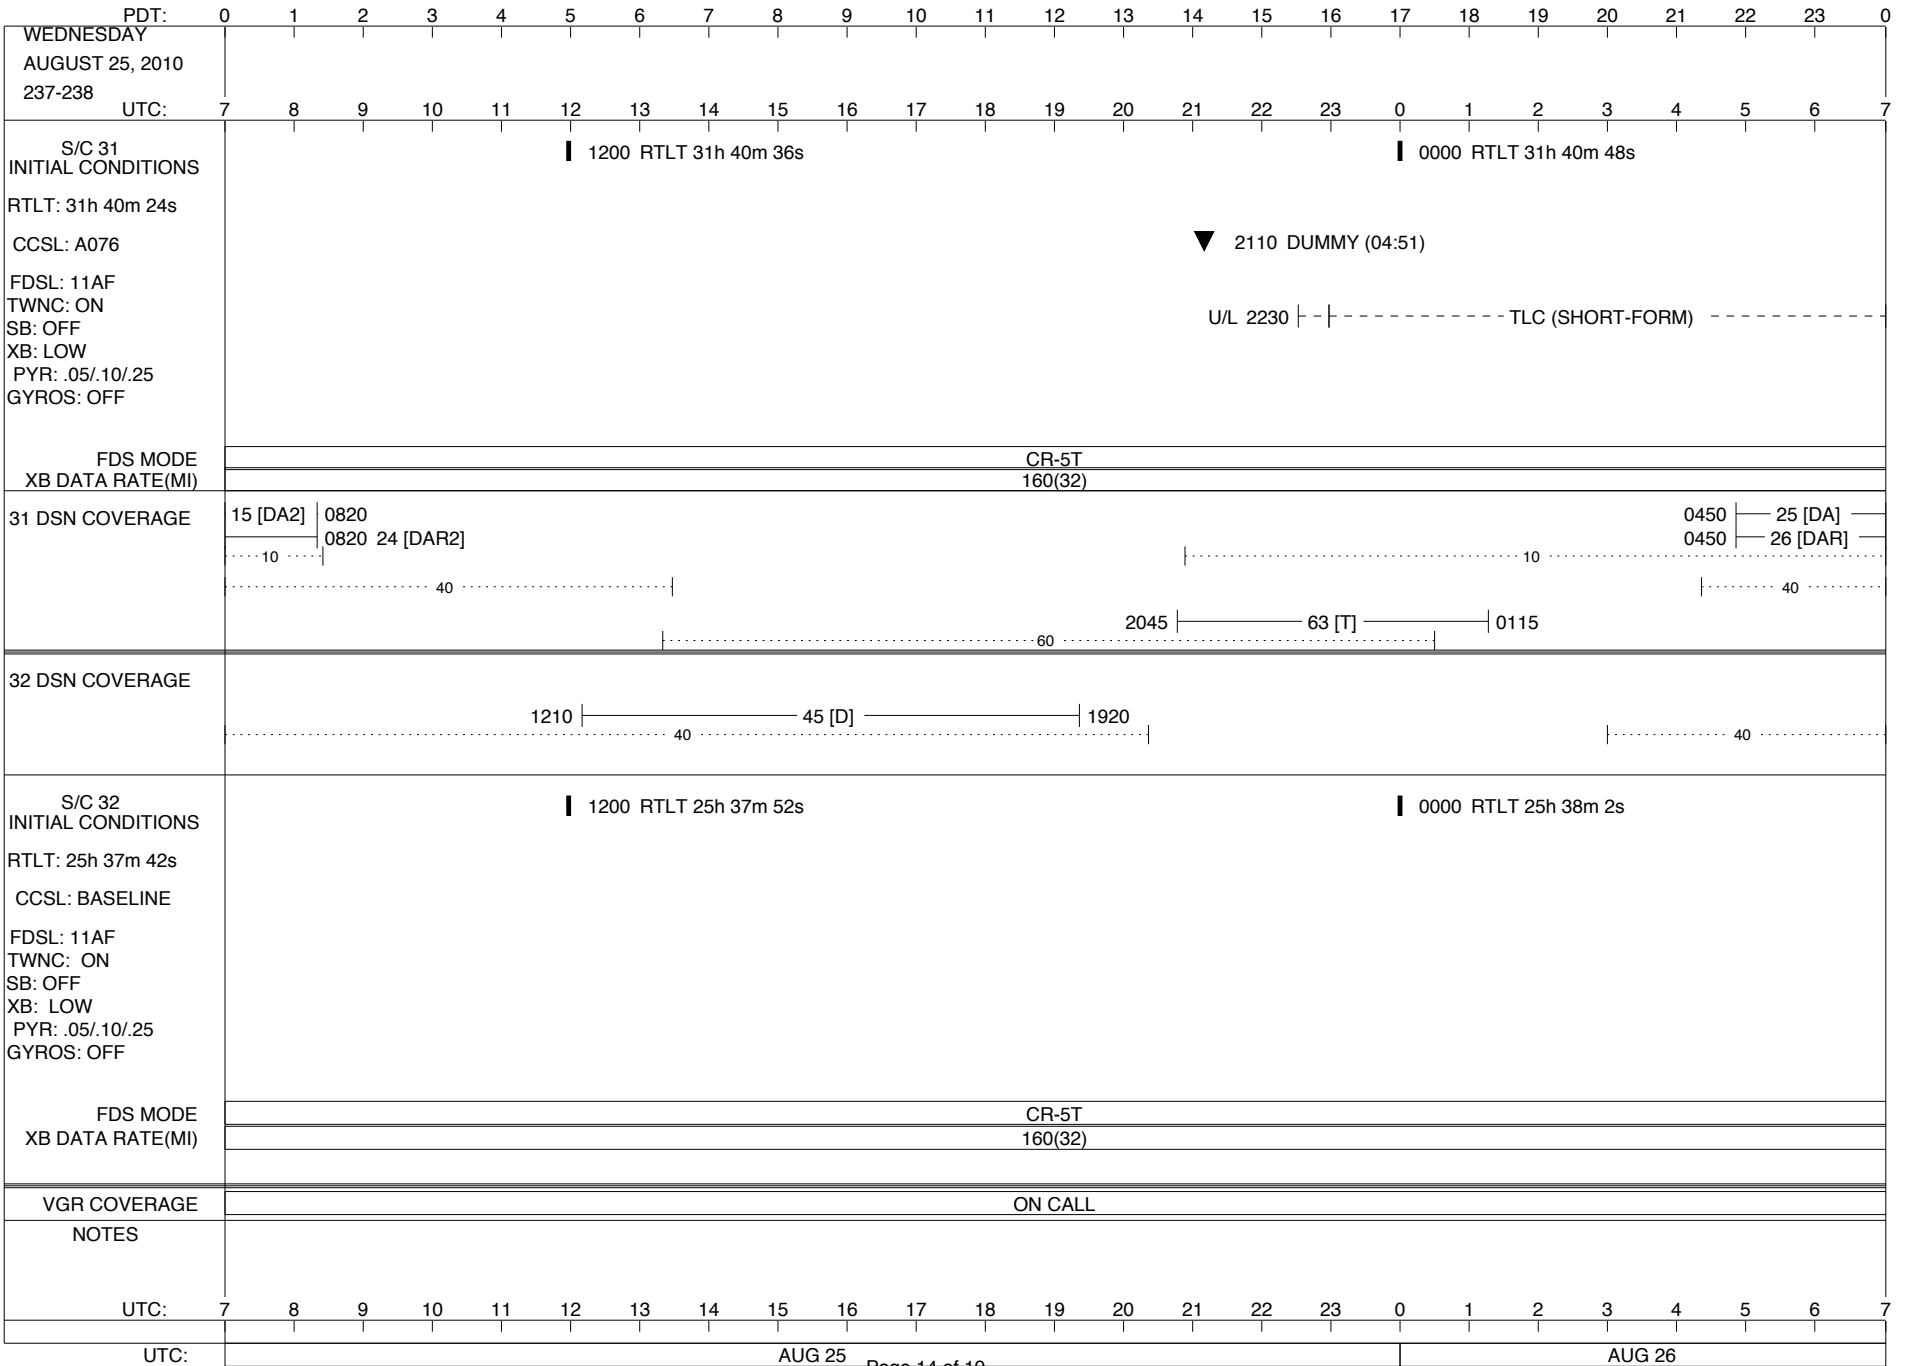

ISSUE DATE: 08/18/10 20:49