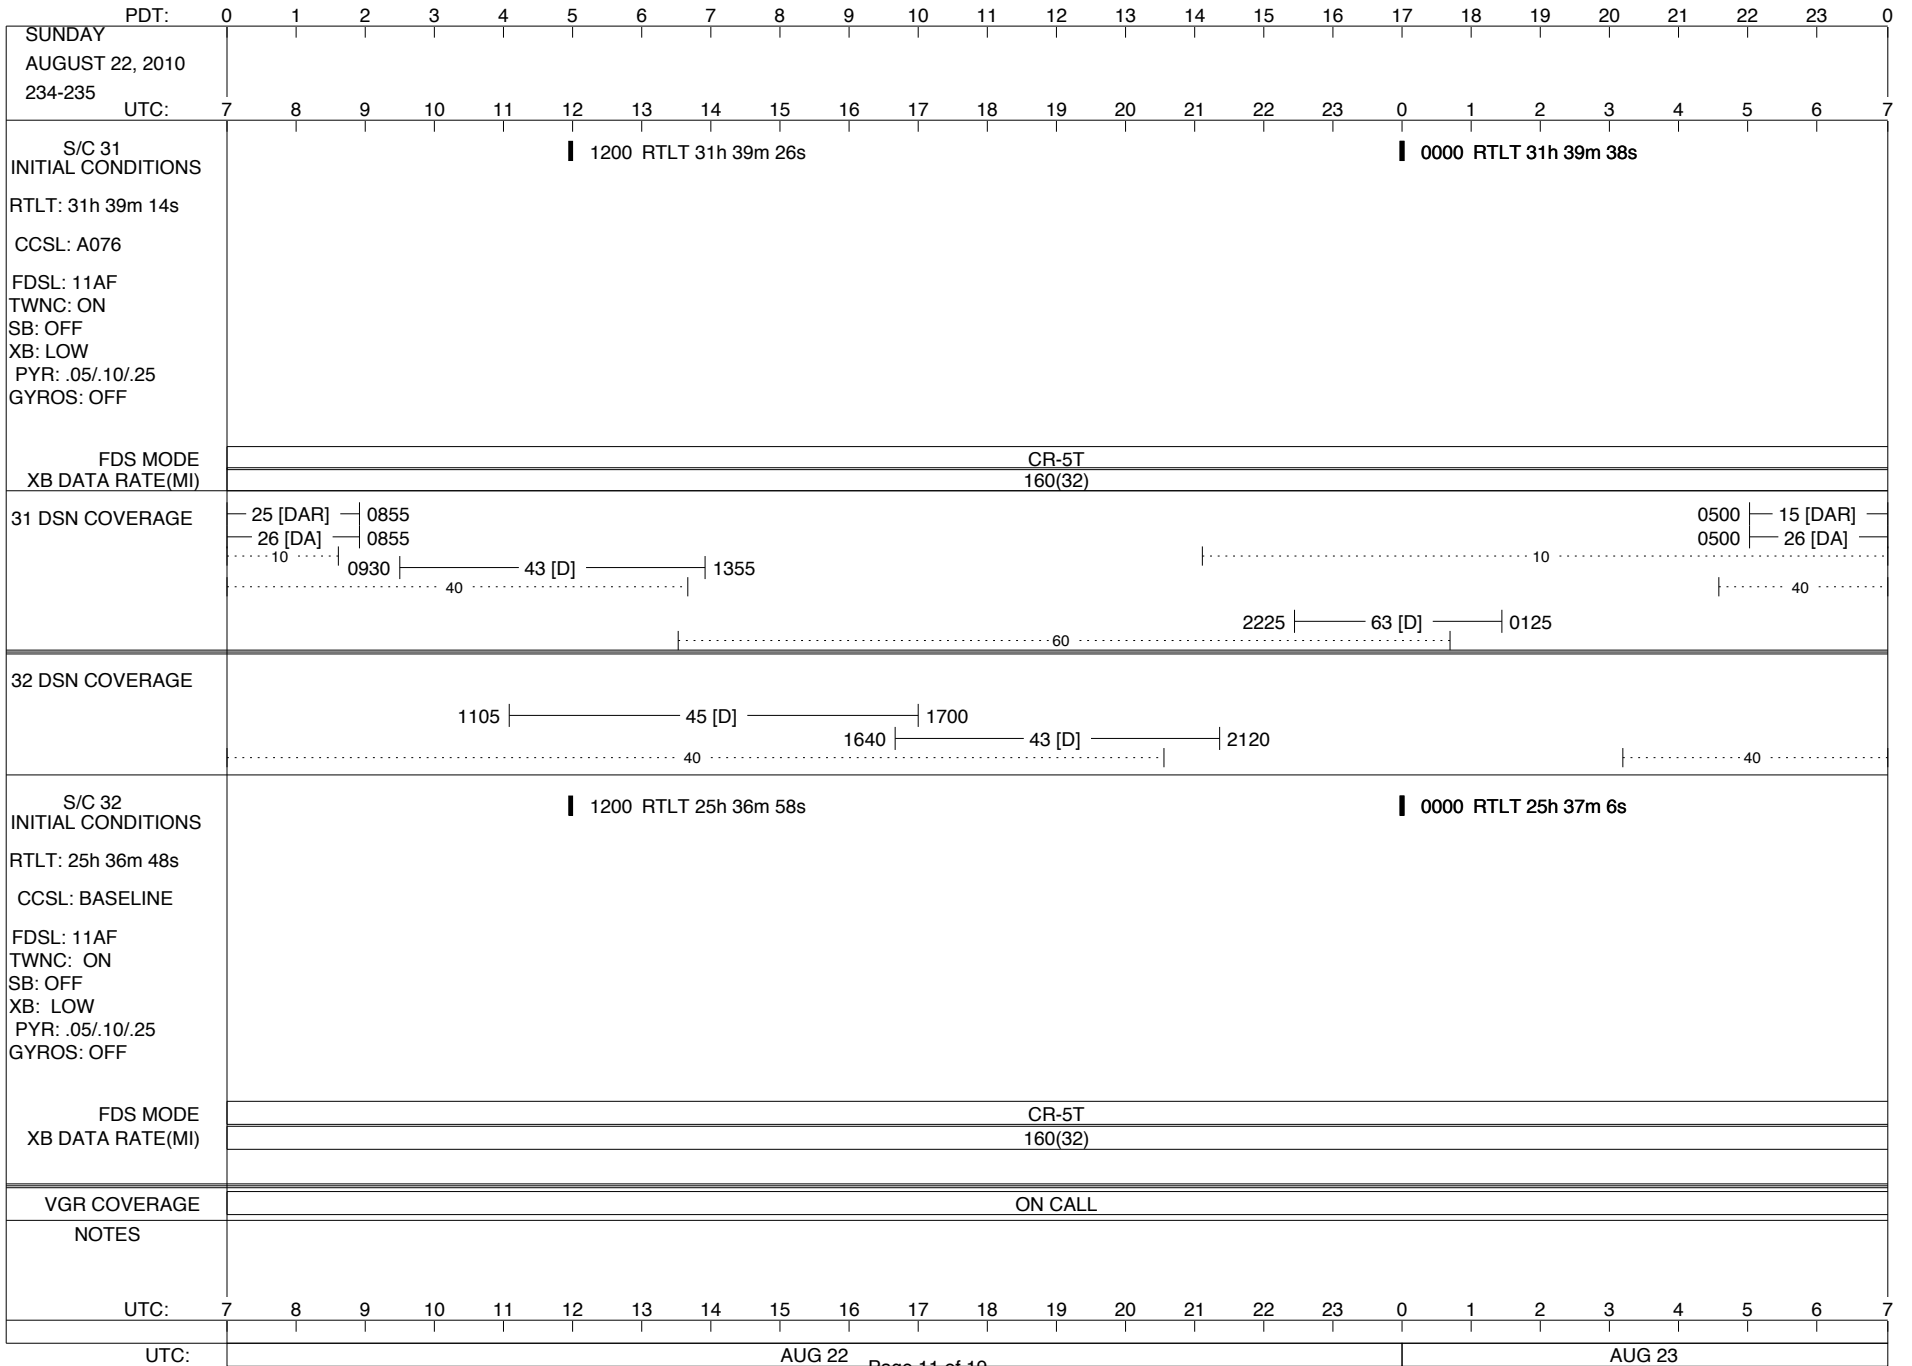

## Space Flight Operations Schedule (SFOS)

Issue Date: August 11, 2010

For the Period: 08/12/2010 to 08/30/2010 (10-224 – 10-242)

**DSN OPSCHIEF (1) 230-102**

**SCIENCE**

**FLIGHT TEAM (14) 600-100**

**DSOT (1) 230-102**

ISSUE DATE: 08/18/10 20:49

ISSUE DATE: 08/18/10 20:49

PDT:	0	1	2	3	4	5	6	7	8	9	10	11	12	13	14	15	16	17	18	19	20	21	22	23	0
TUESDAY AUGUST 24, 2010 236-237	UTC: 7	8	9	10	11	12	13	14	15	16	17	18	19	20	21	22	23	0	1	2	3	4	5	6	7
S/C 31 INITIAL CONDITIONS RTLT: 31h 40m 0s CCSL: A076 FDSL: 11AF TWNC: ON SB: OFF XB: LOW PYR: .05/.10/.25 GYROS: OFF	1200 RTLT 31h 40m 12s												0000 RTLT 31h 40m 24s												
	0944   0945 PWS/RH																								
	↓ 0944 GS-4B 0945																								
FDS MODE	CR-5T												CR-5T												
XB DATA RATE(MI)	160(32)												160(32)												
31 DSN COVERAGE	15 [DAR]   0825 26 [DA]   0825 10   1105   43 [D]   1345 40												0235   15 [DA2] 0235   24 [DAR2] 10   2230   63 [D]   0120 60												
32 DSN COVERAGE	0930   45 [D]   1840 40												40												
S/C 32 INITIAL CONDITIONS RTLT: 25h 37m 24s CCSL: BASELINE FDSL: 11AF TWNC: ON SB: OFF XB: LOW PYR: .05/.10/.25 GYROS: OFF	1200 RTLT 25h 37m 34s												0000 RTLT 25h 37m 42s												
	1331   PLSCAL -   1513																								
	1331   --- MAGCAL ---   1633																								
	1331   --- PESCAL ---   1651																								
FDS MODE													CR-5T												
XB DATA RATE(MI)													160(32)												
VGR COVERAGE													ON CALL												
NOTES	[1] S/C 31=GS-4B @ 0944 XB=2.8K(41) NOT RECOVERABLE [2] TTC v10.1 PIT																								
UTC: 7	8	9	10	11	12	13	14	15	16	17	18	19	20	21	22	23	0	1	2	3	4	5	6	7	
UTC:	AUG 24												AUG 25												