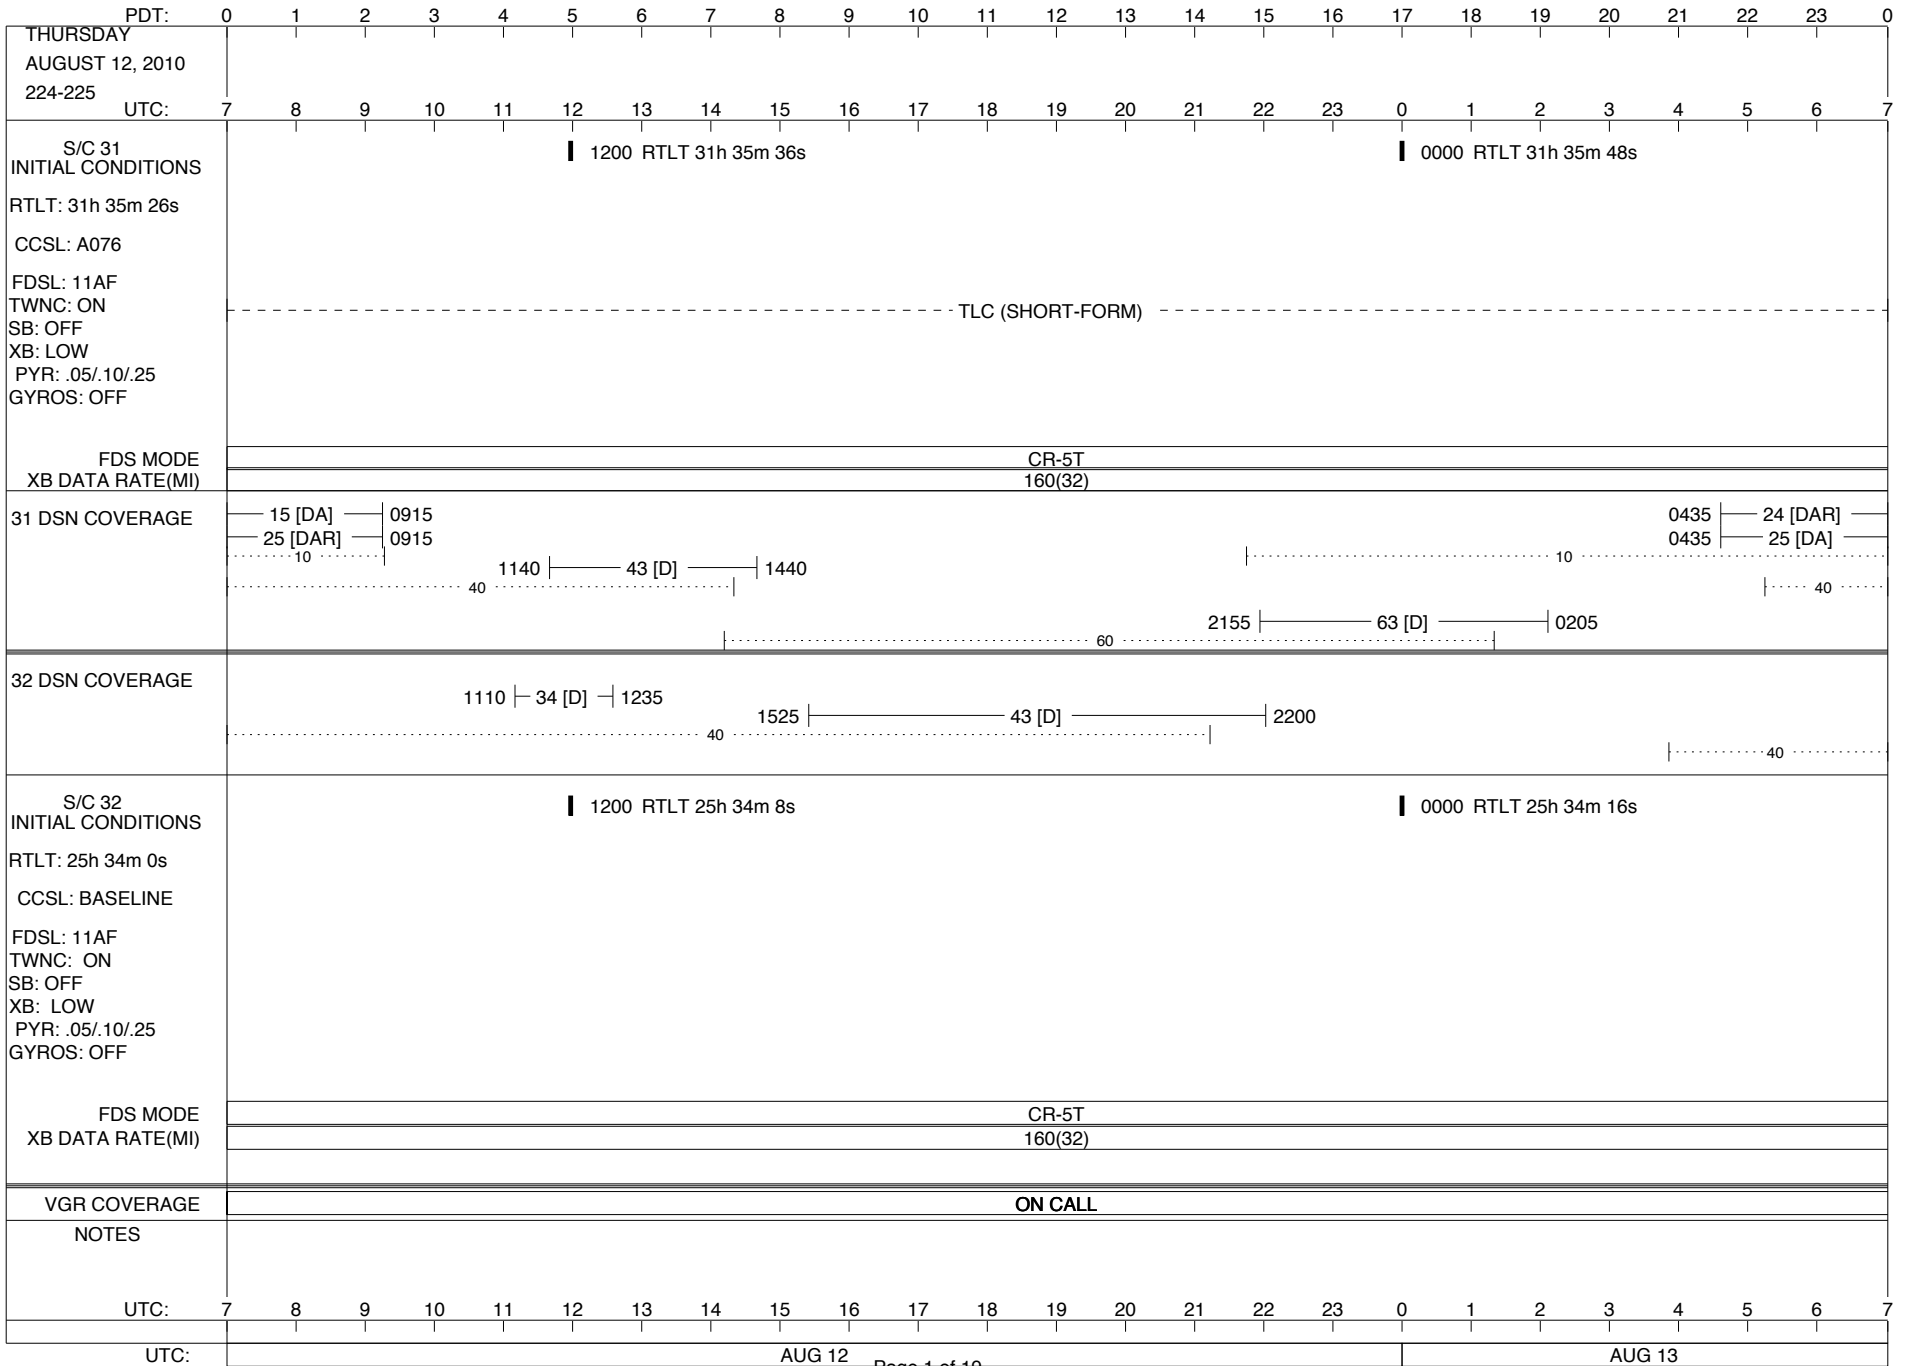

ISSUE DATE: 08/18/10 20:49