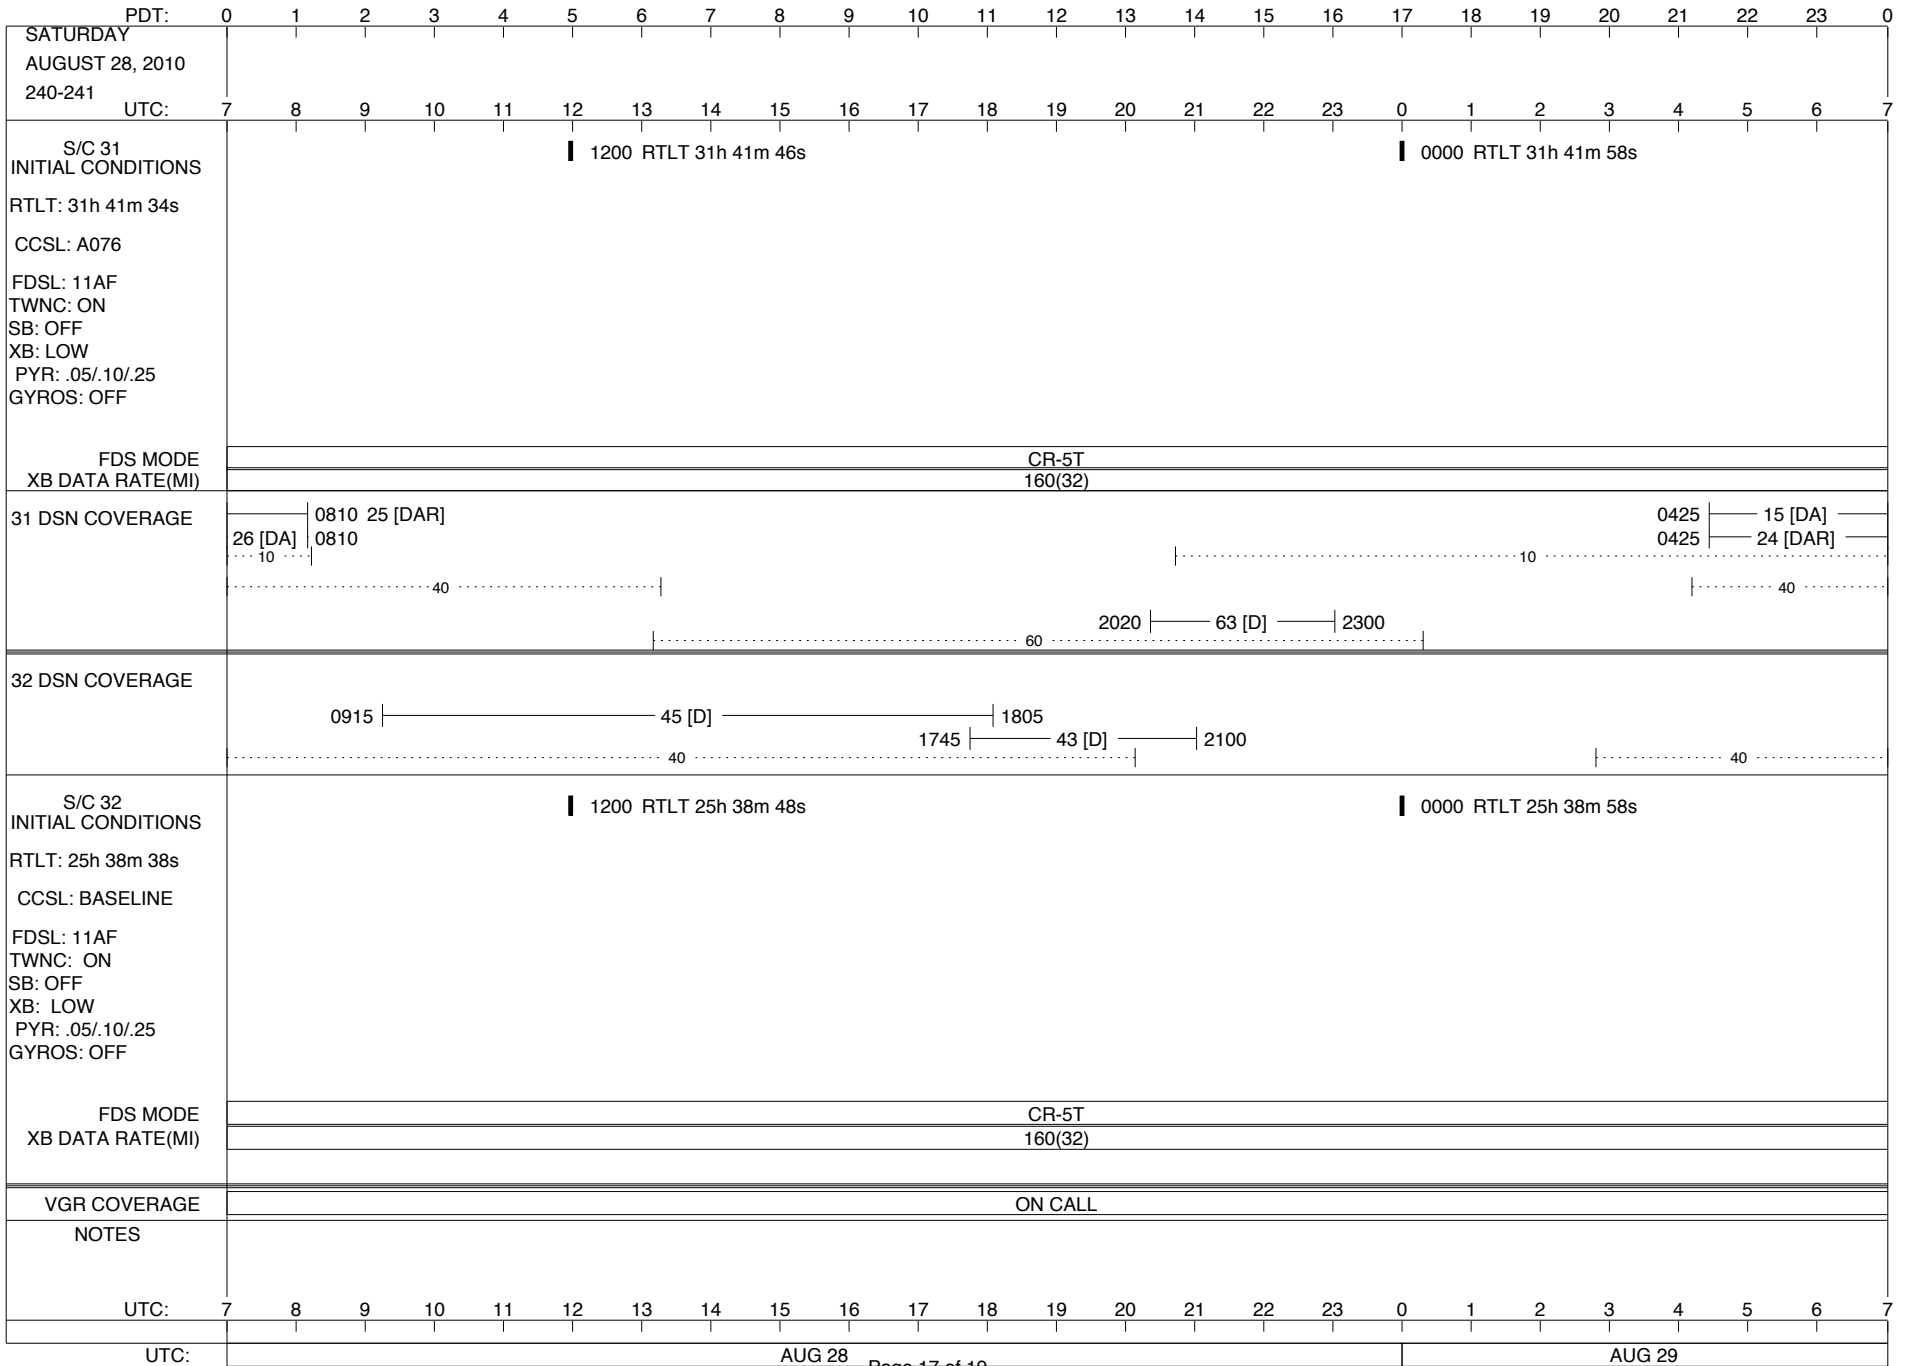

ISSUE DATE: 08/18/10 20:49