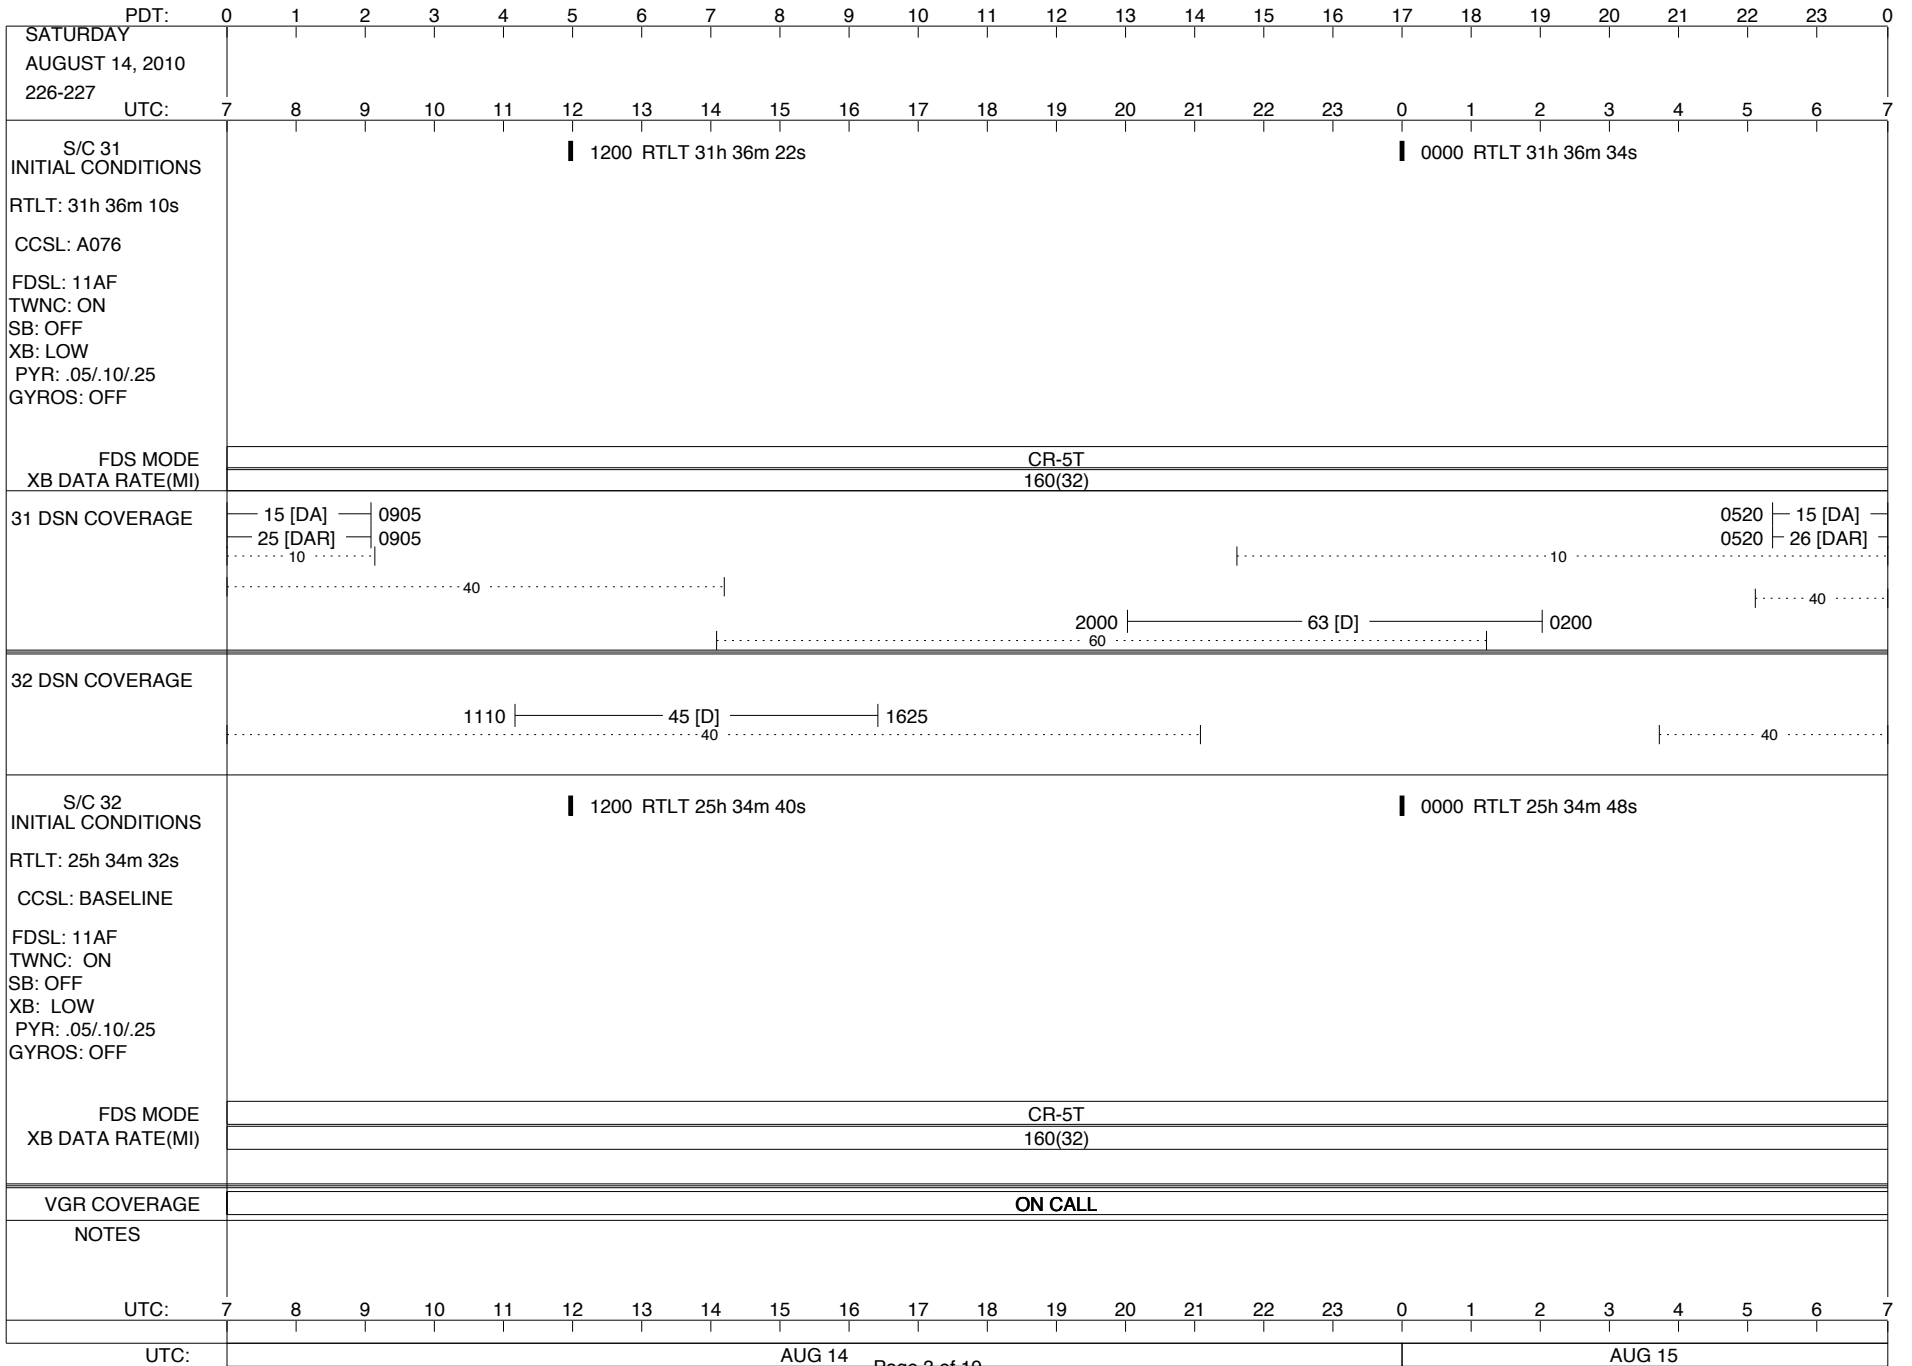

ISSUE DATE: 08/18/10 20:49