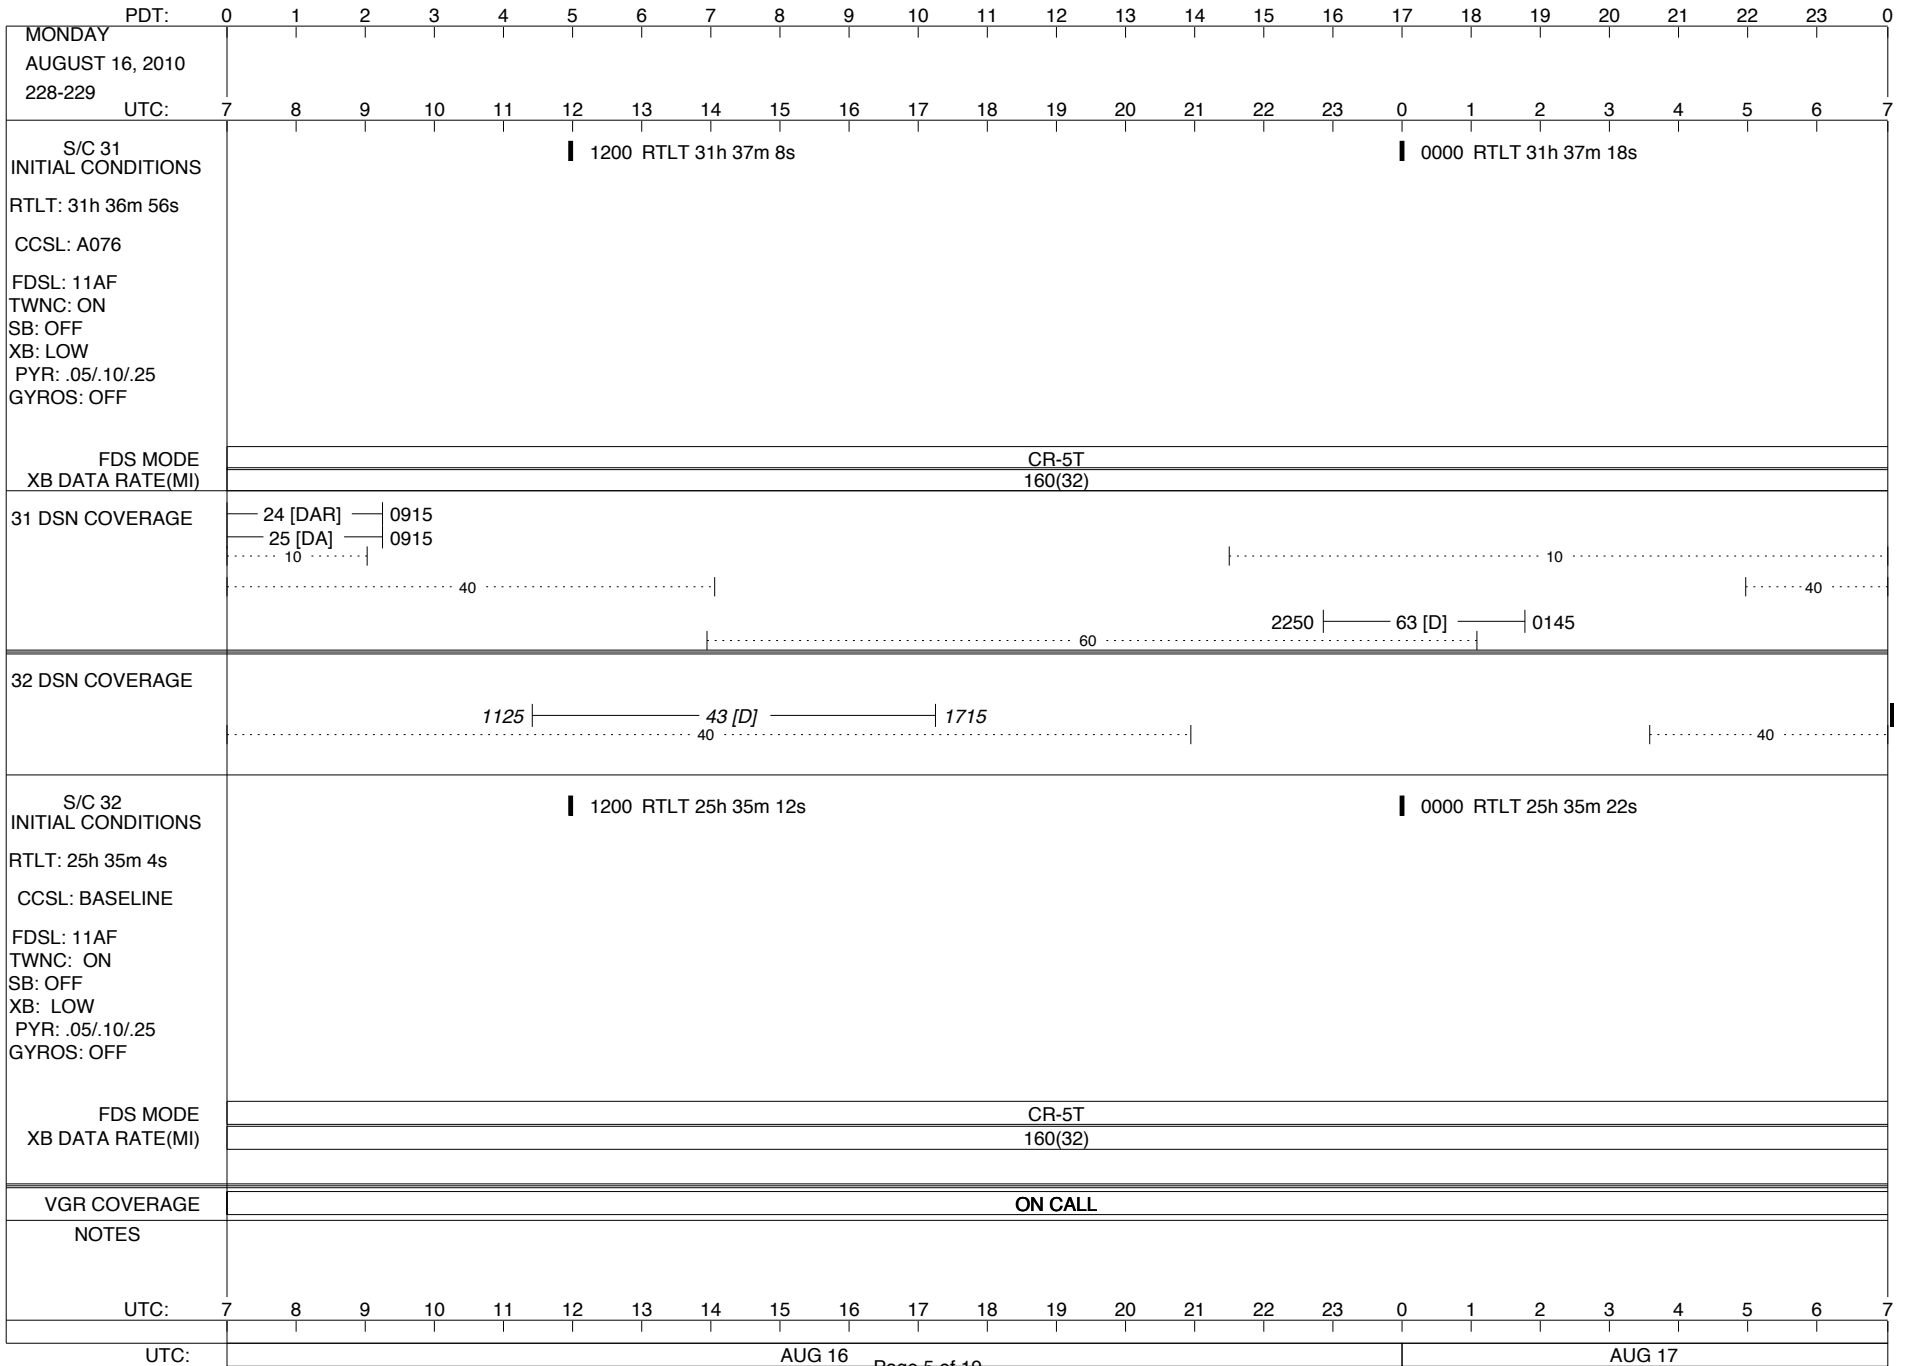

ISSUE DATE: 08/18/10 20:49