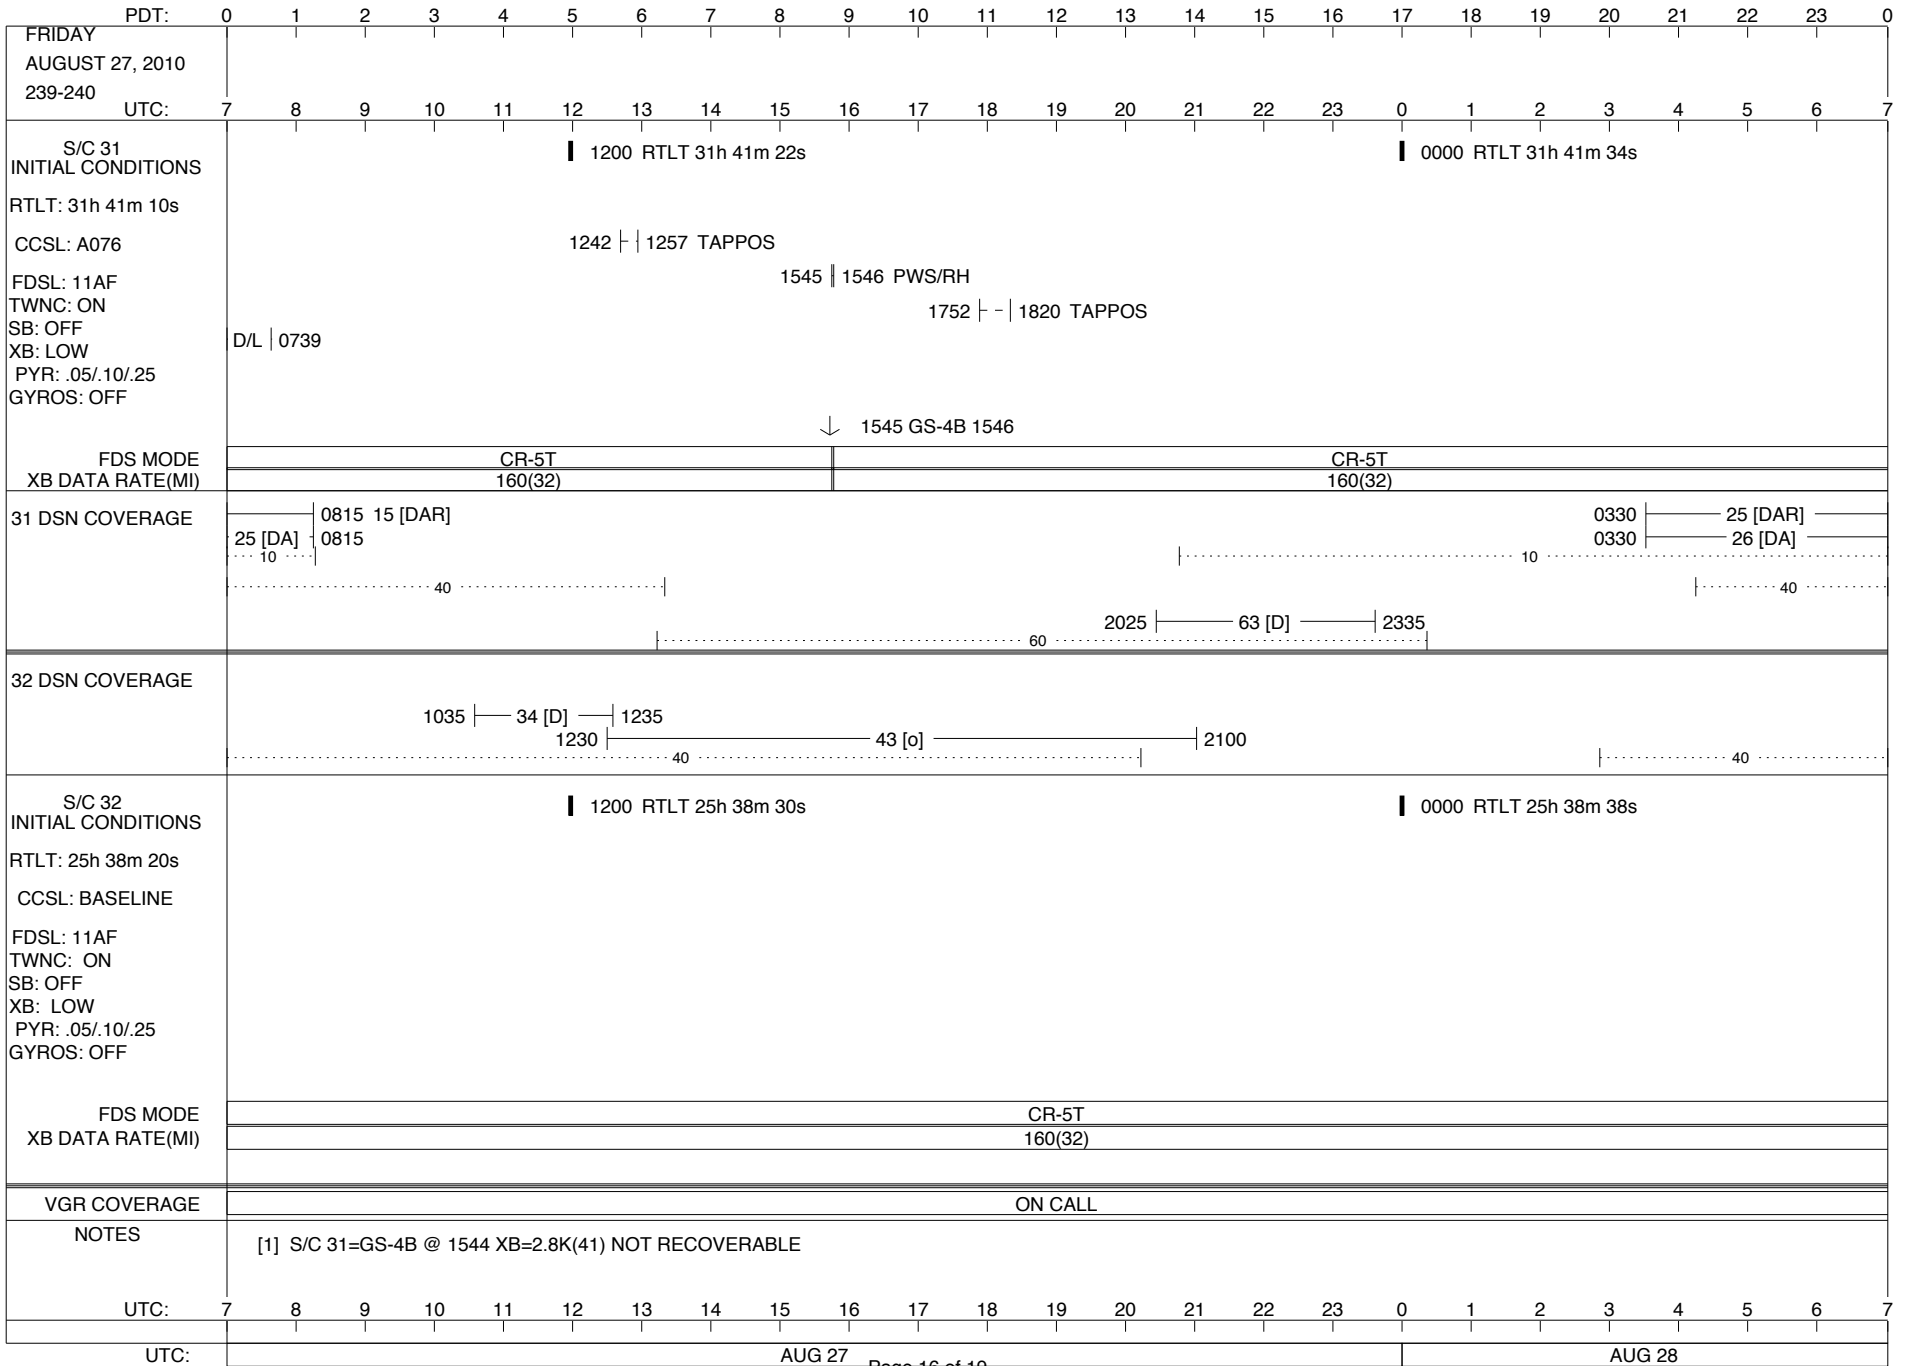

ISSUE DATE: 08/18/10 20:49