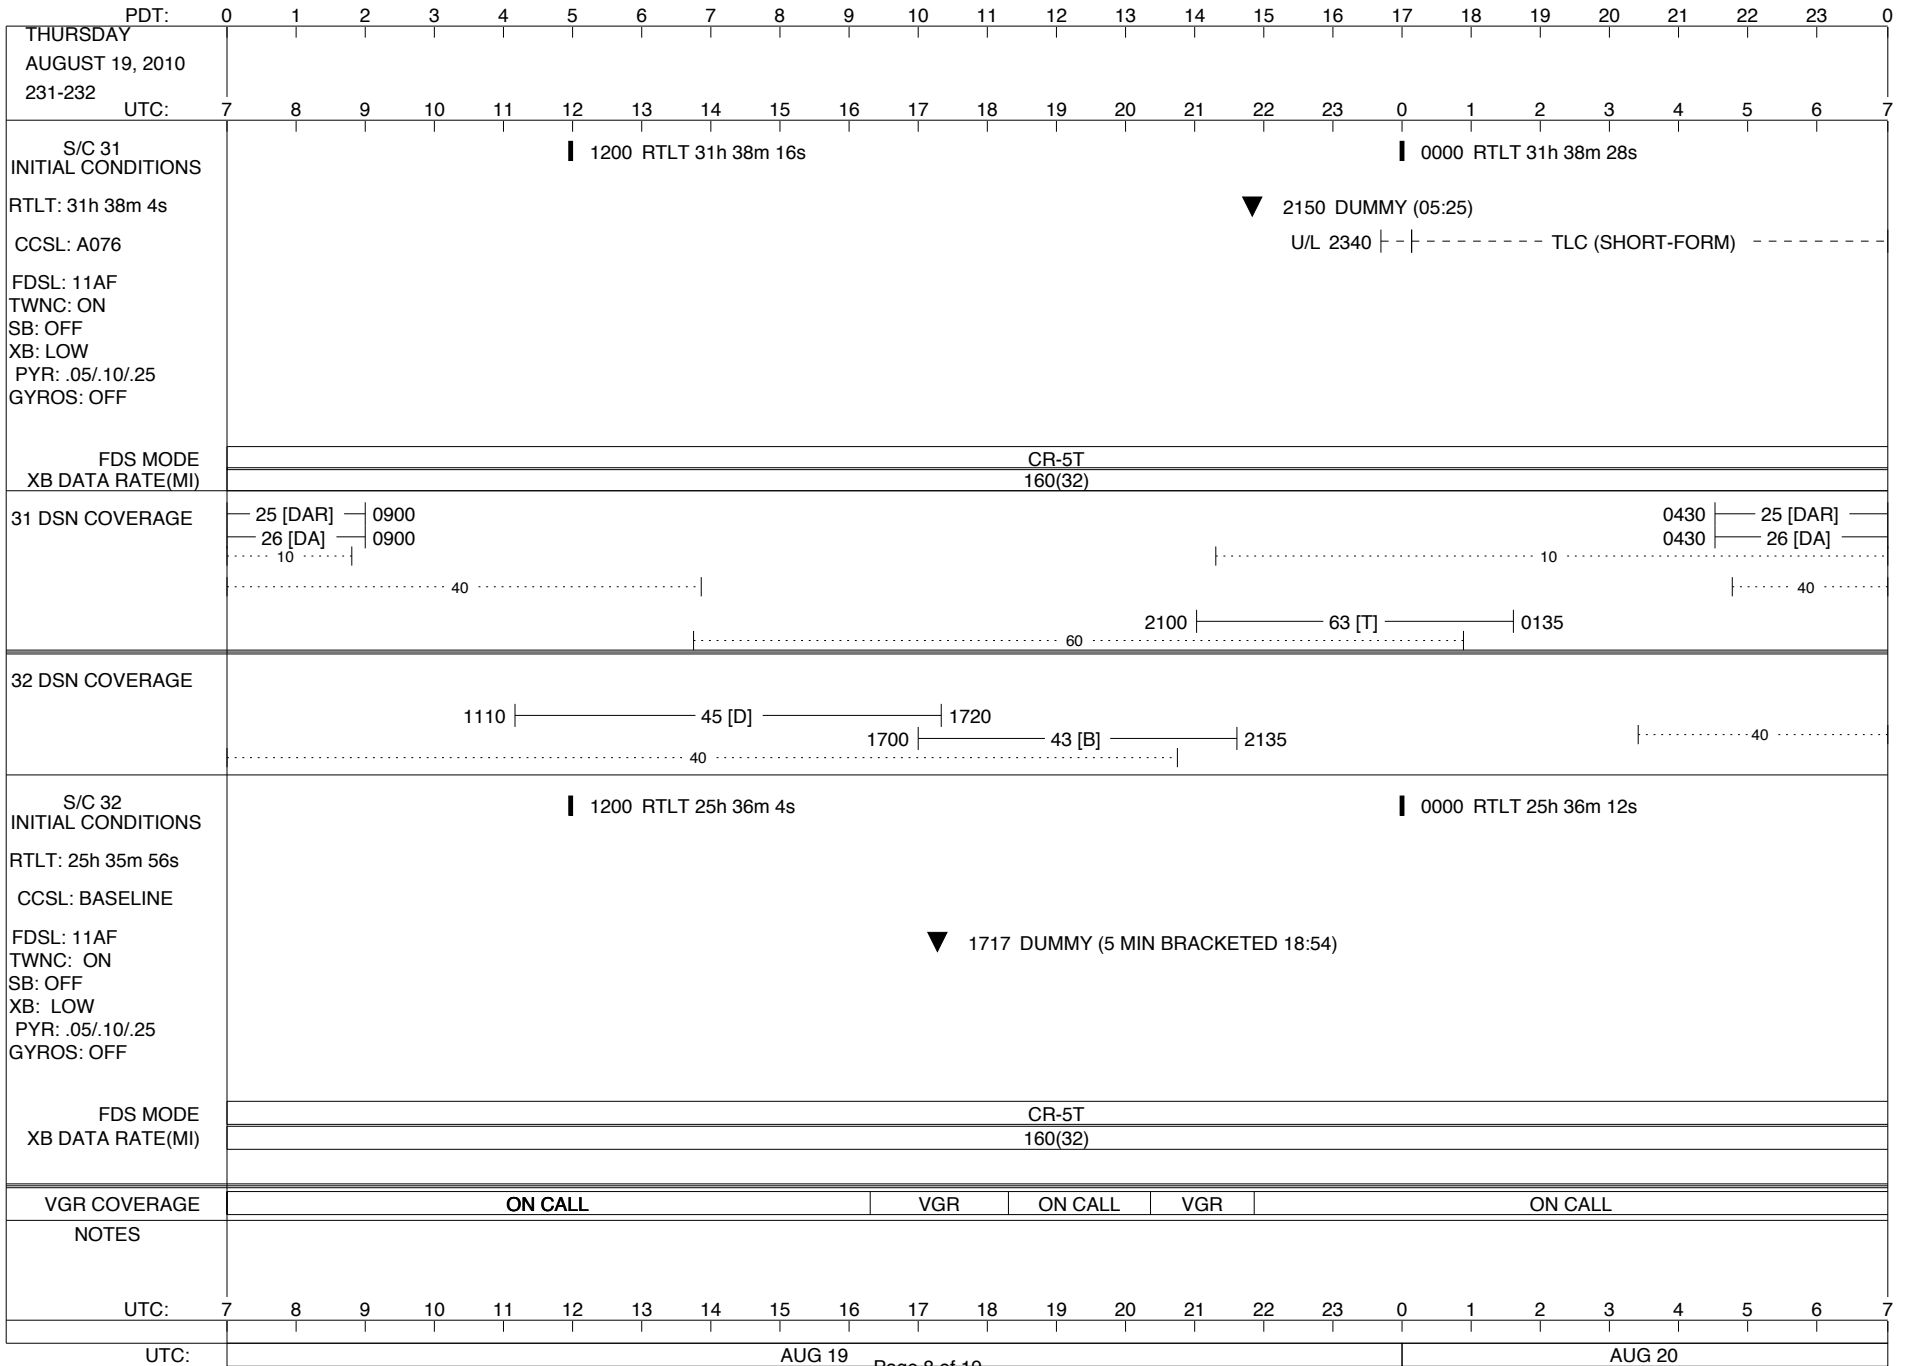

ISSUE DATE: 08/18/10 20:49