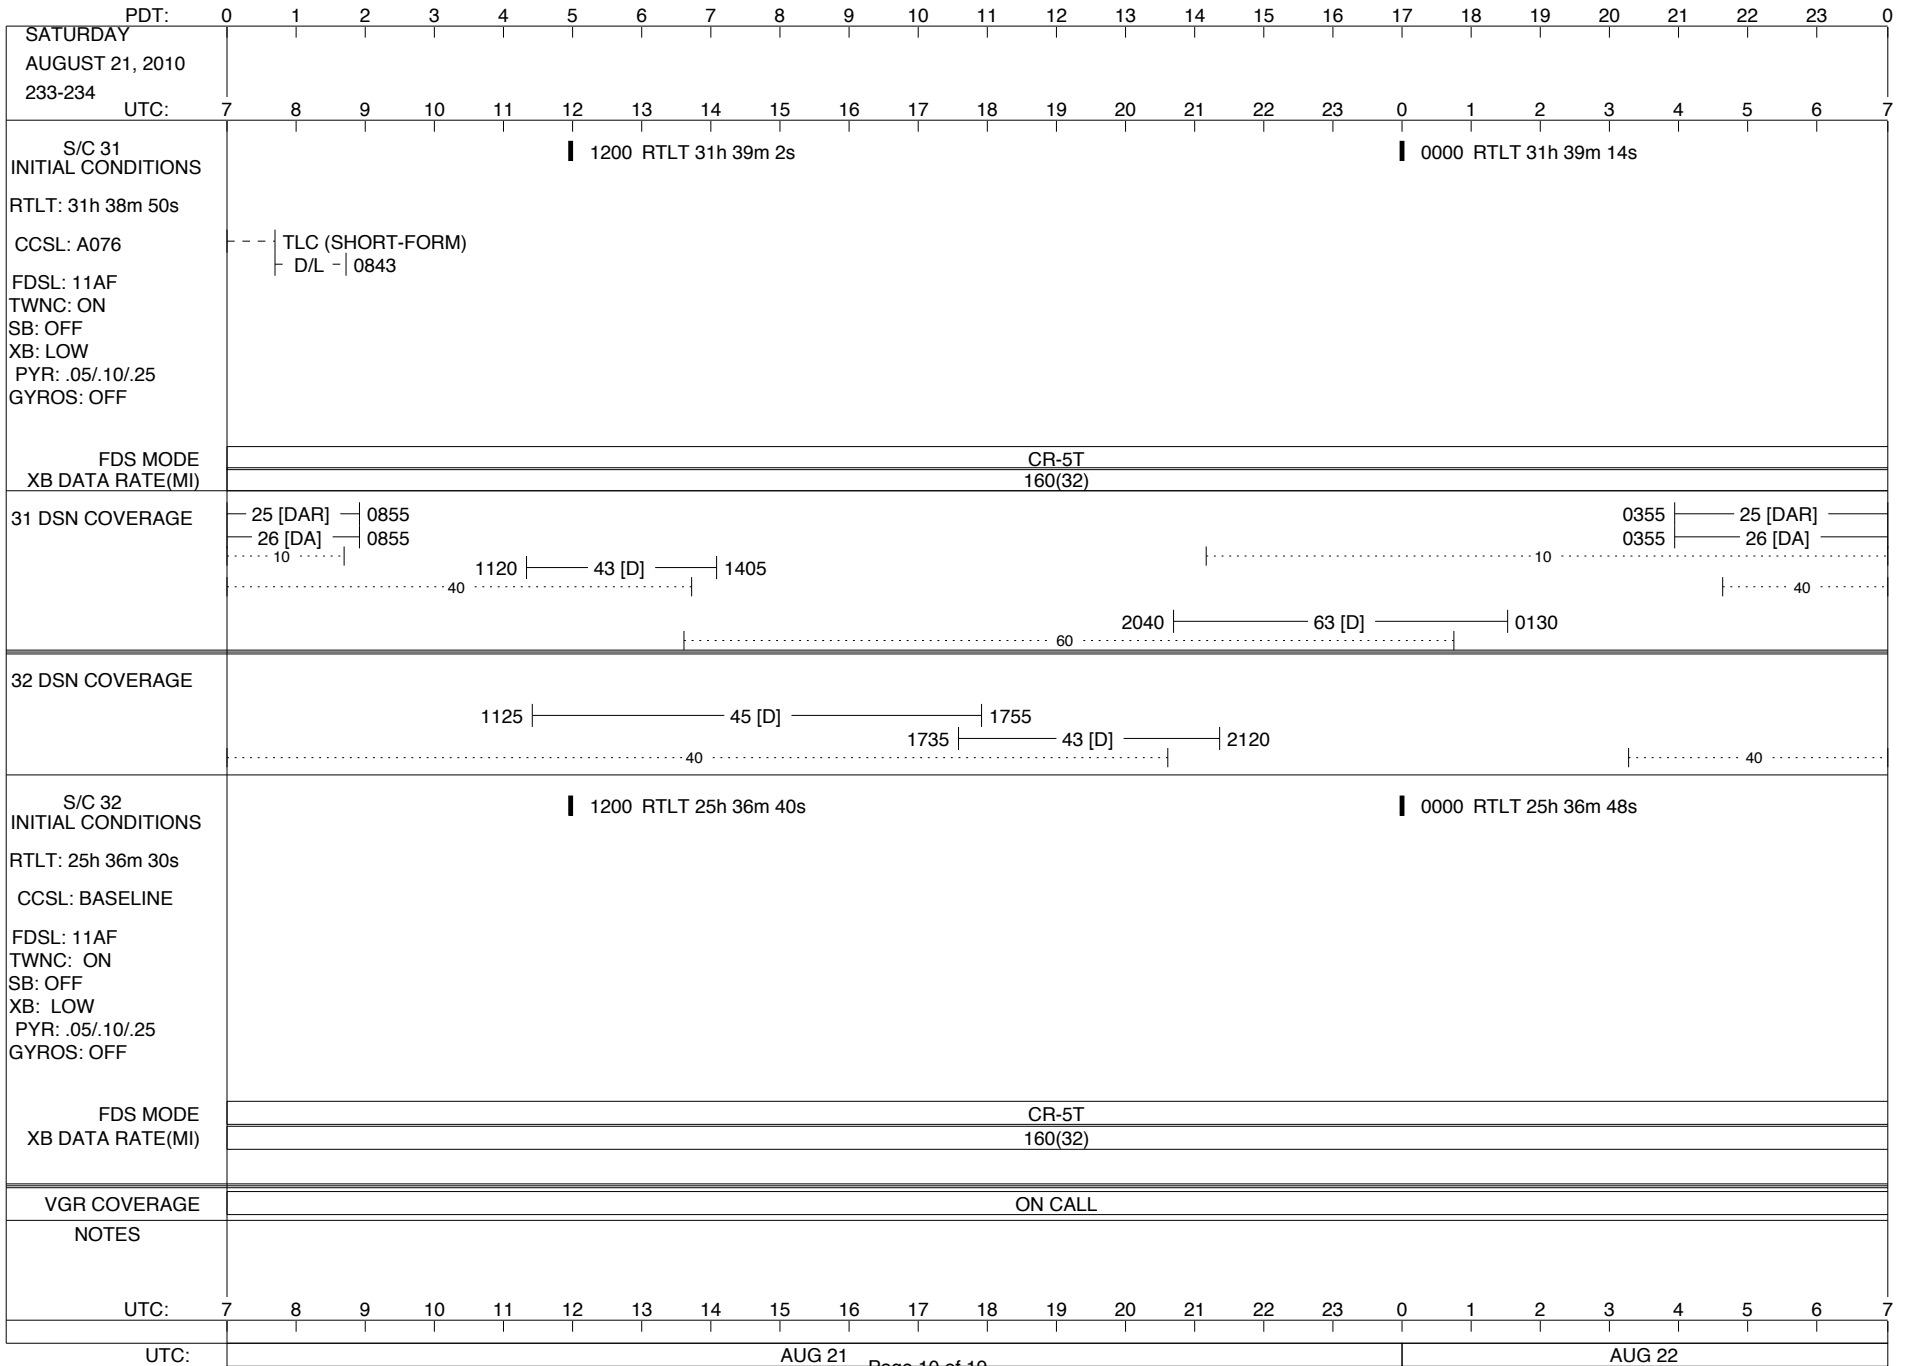

## Space Flight Operations Schedule (SFOS)

Issue Date: August 11, 2010

For the Period: 08/12/2010 to 08/30/2010 (10-224 – 10-242)

**DSN OPSCHIEF (1) 230-102**

**SCIENCE**

**FLIGHT TEAM (14) 600-100**

**DSOT (1) 230-102**

ISSUE DATE: 08/18/10 20:49

ISSUE DATE: 08/18/10 20:49

PDT:	0	1	2	3	4	5	6	7	8	9	10	11	12	13	14	15	16	17	18	19	20	21	22	23	0
TUESDAY AUGUST 24, 2010 236-237	UTC: 7	8	9	10	11	12	13	14	15	16	17	18	19	20	21	22	23	0	1	2	3	4	5	6	7
S/C 31 INITIAL CONDITIONS RTLT: 31h 40m 0s CCSL: A076 FDSL: 11AF TWNC: ON SB: OFF XB: LOW PYR: .05/.10/.25 GYROS: OFF	1200 RTLT 31h 40m 12s												0000 RTLT 31h 40m 24s												
	0944   0945 PWS/RH																								
	↓ 0944 GS-4B 0945																								
FDS MODE	CR-5T												CR-5T												
XB DATA RATE(MI)	160(32)												160(32)												
31 DSN COVERAGE	15 [DAR]   0825 26 [DA]   0825 10   1105   43 [D]   1345 40												0235   15 [DA2] 0235   24 [DAR2] 10   2230   63 [D]   0120 60												
32 DSN COVERAGE	0930   45 [D]   1840 40												40												
S/C 32 INITIAL CONDITIONS RTLT: 25h 37m 24s CCSL: BASELINE FDSL: 11AF TWNC: ON SB: OFF XB: LOW PYR: .05/.10/.25 GYROS: OFF	1200 RTLT 25h 37m 34s												0000 RTLT 25h 37m 42s												
	1331   PLSCAL -   1513																								
	1331   --- MAGCAL ---   1633																								
	1331   --- PESCAL ---   1651																								
FDS MODE													CR-5T												
XB DATA RATE(MI)													160(32)												
VGR COVERAGE													ON CALL												
NOTES	[1] S/C 31=GS-4B @ 0944 XB=2.8K(41) NOT RECOVERABLE [2] TTC v10.1 PIT																								
UTC: 7	8	9	10	11	12	13	14	15	16	17	18	19	20	21	22	23	0	1	2	3	4	5	6	7	
UTC:	AUG 24												AUG 25												