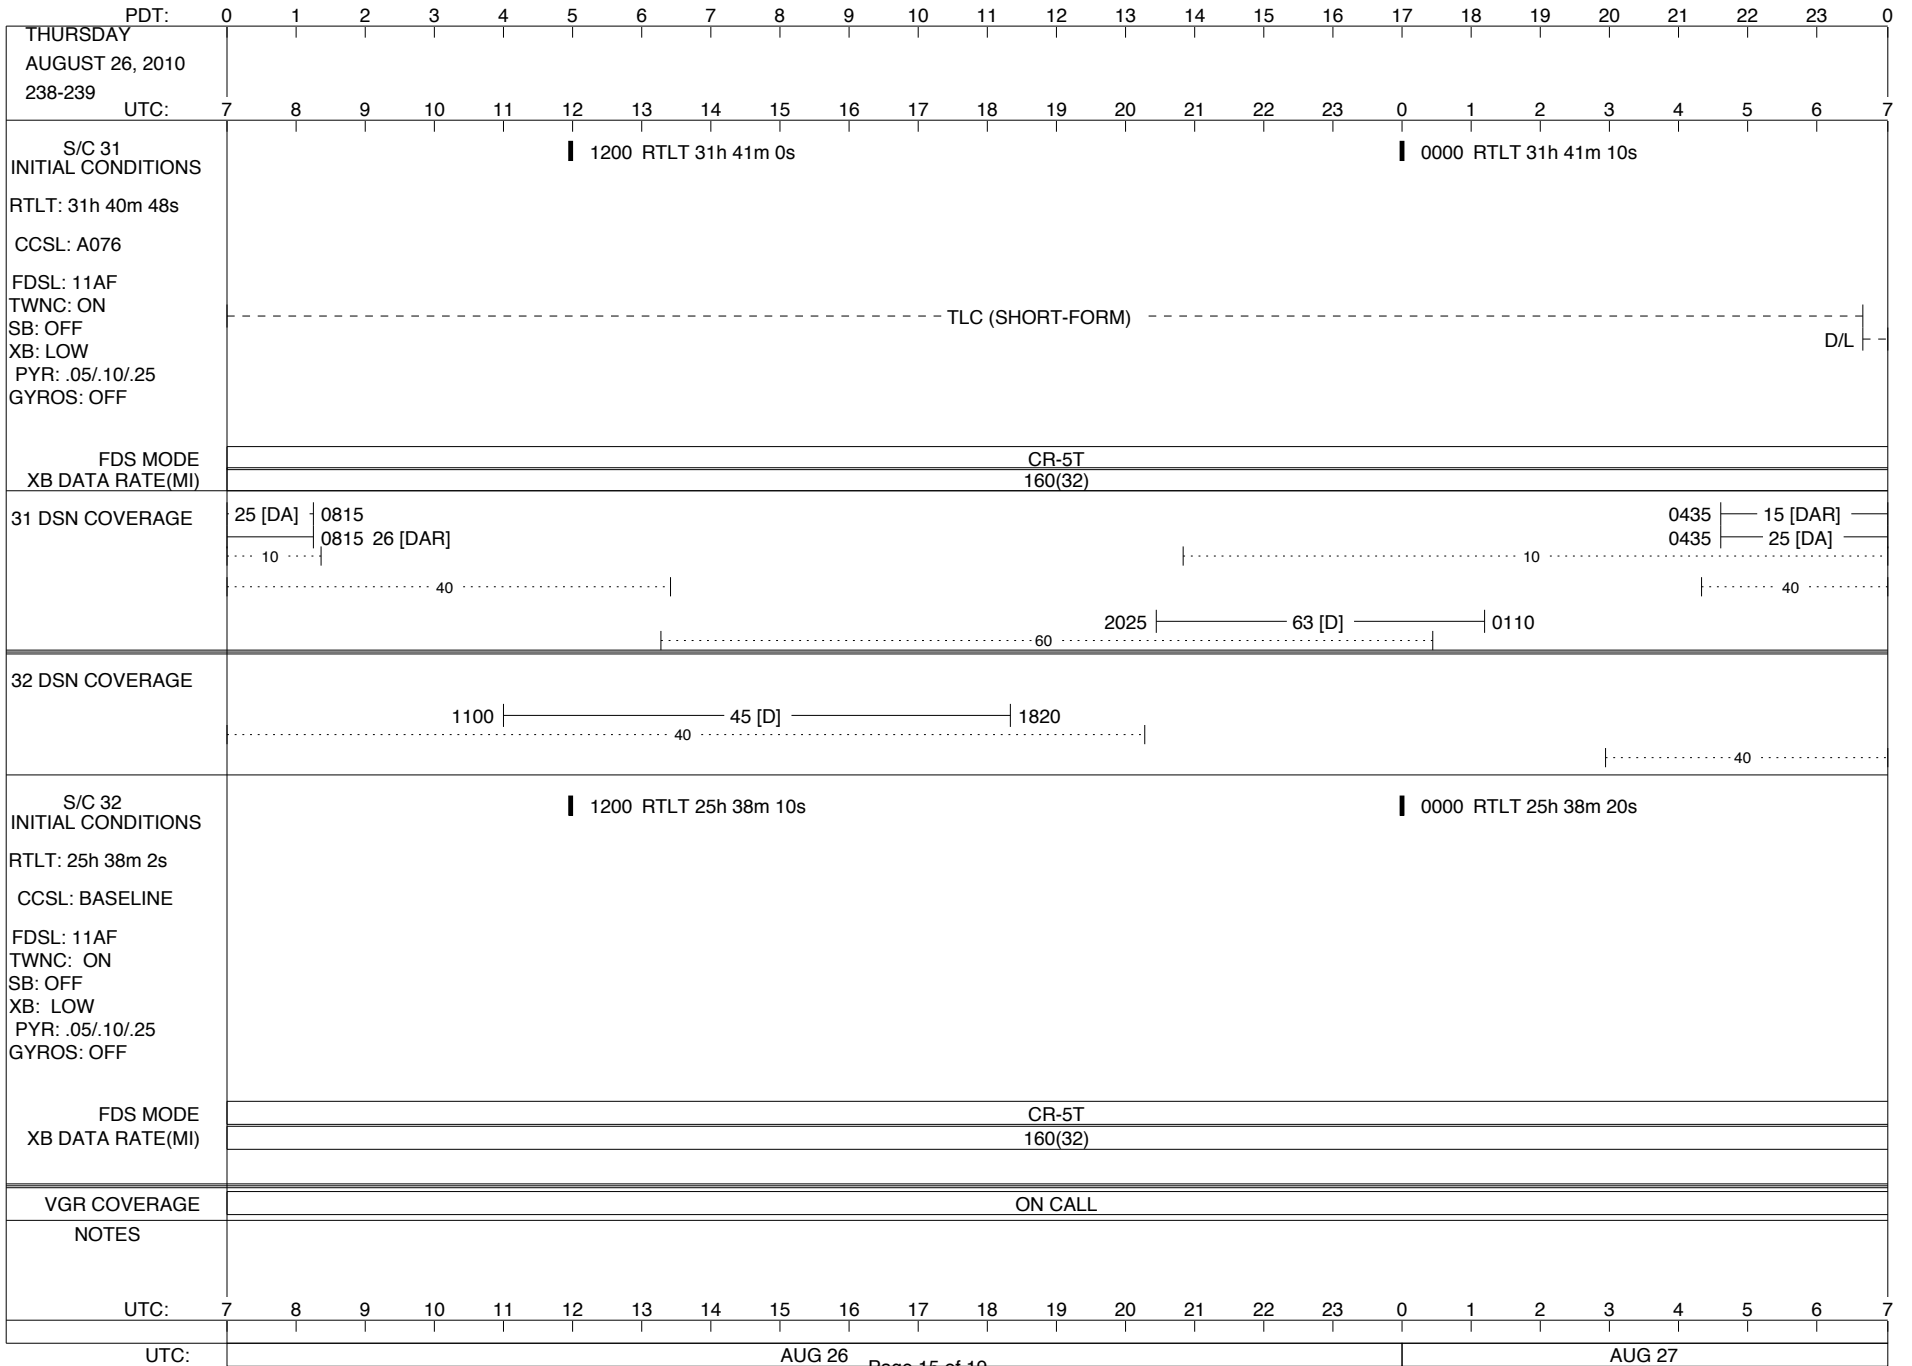

ISSUE DATE: 08/18/10 20:49