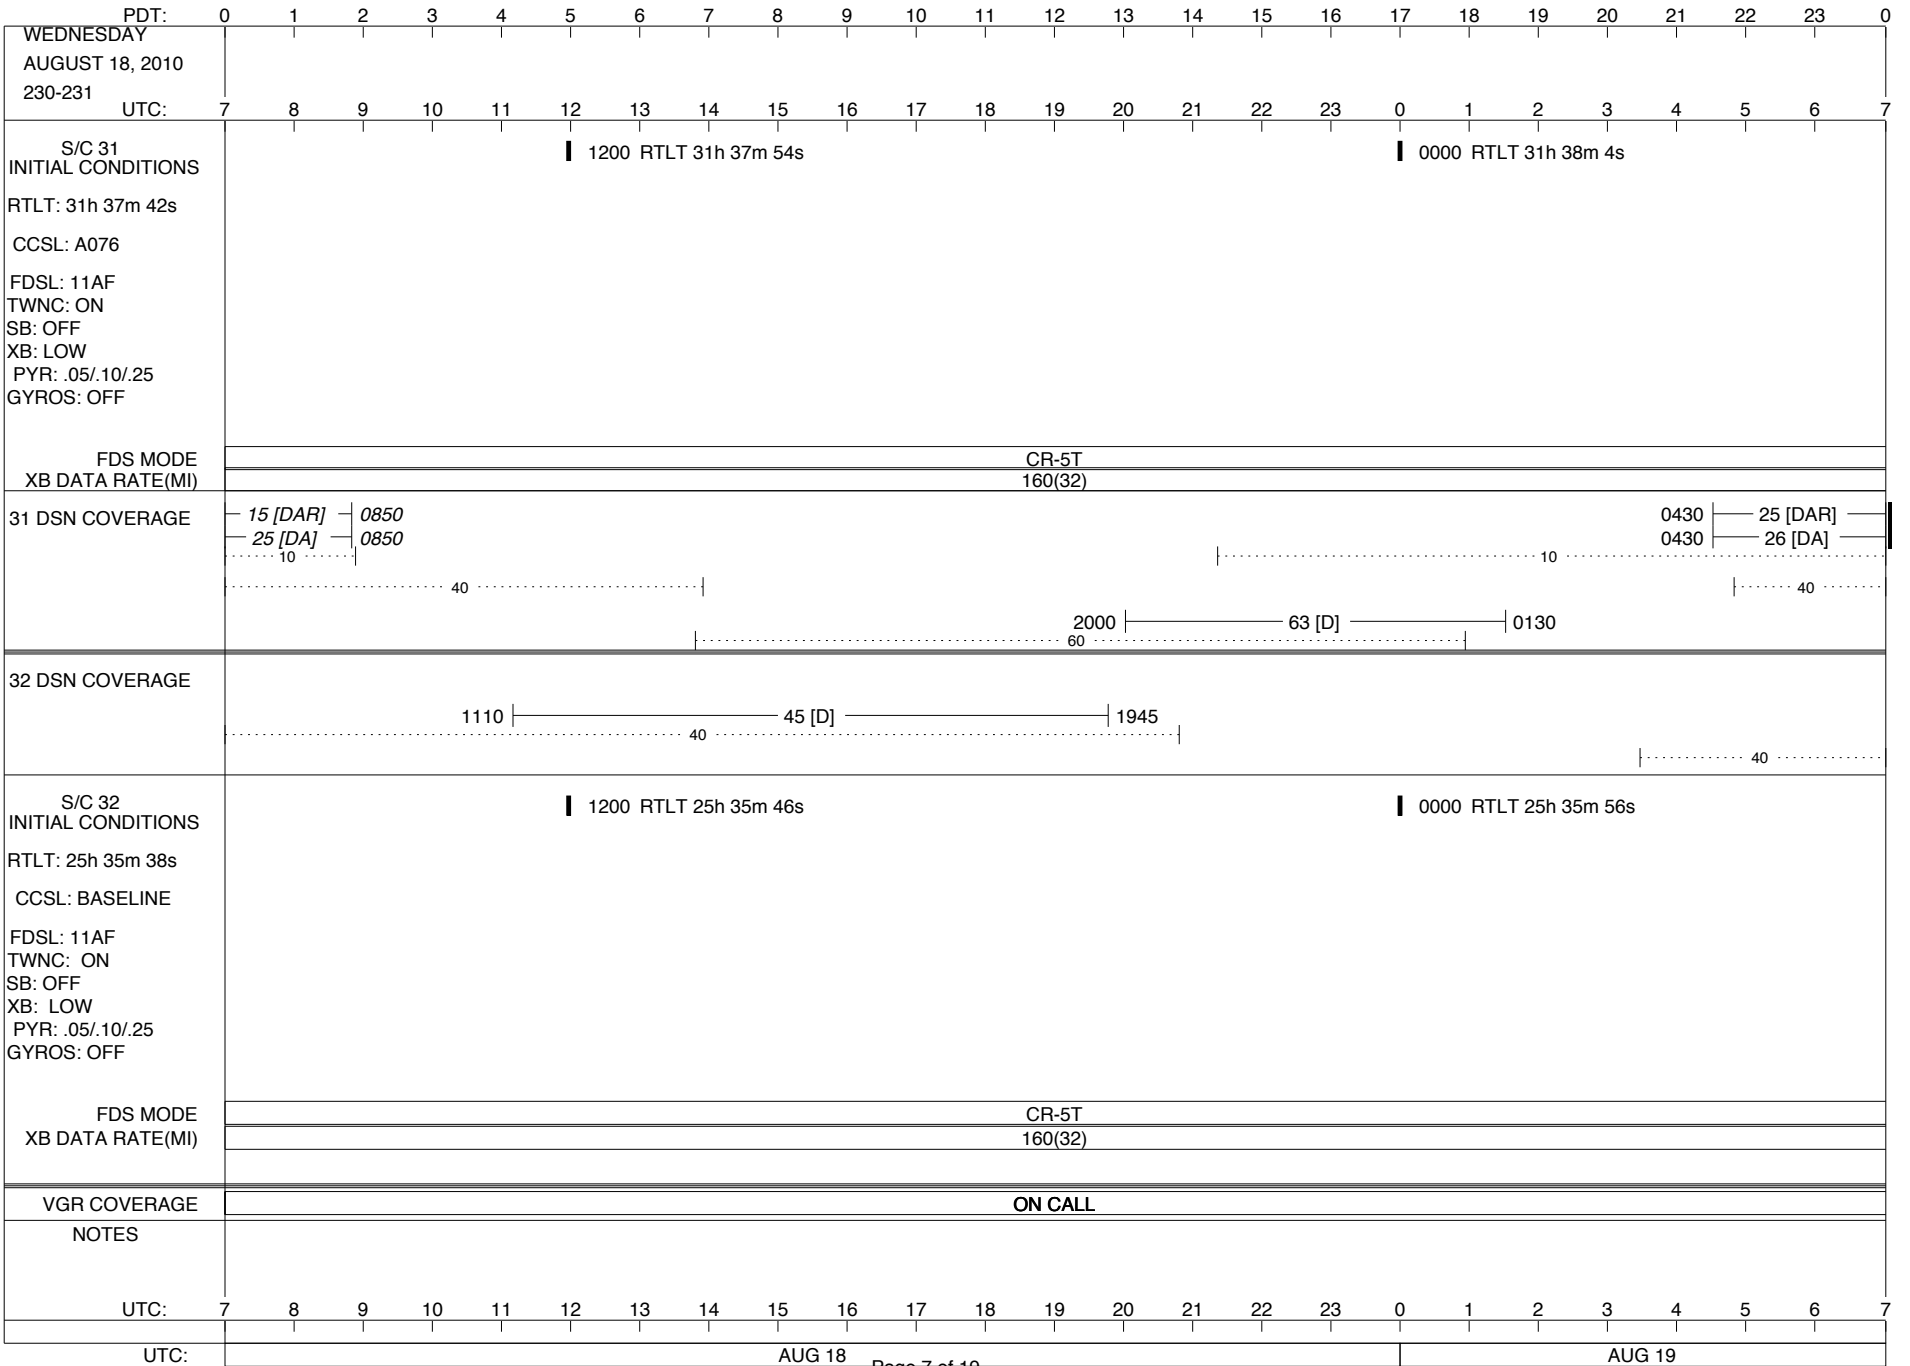

ISSUE DATE: 08/18/10 20:49