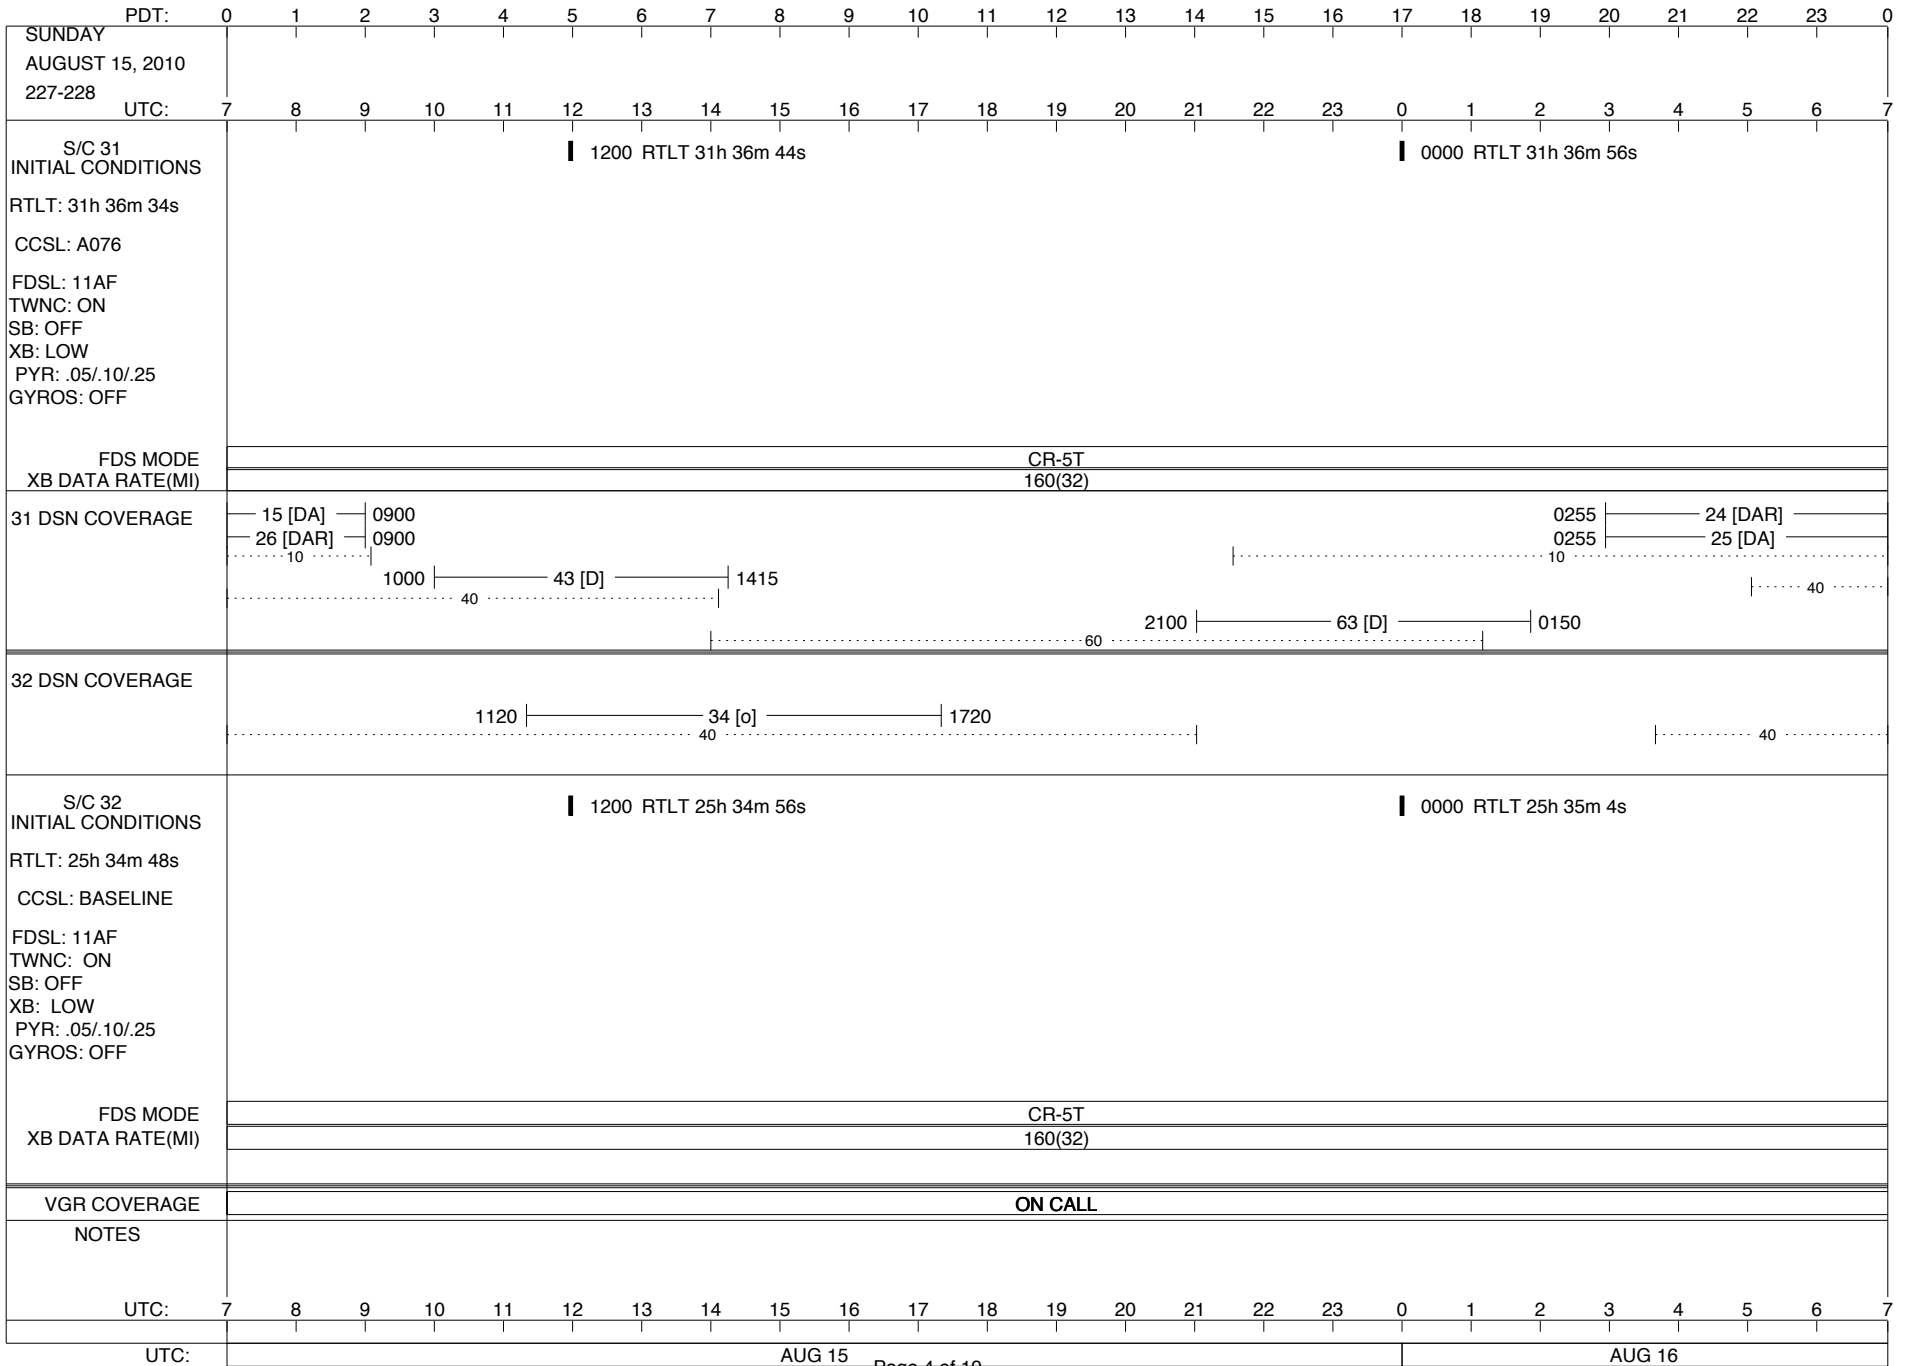

ISSUE DATE: 08/18/10 20:49