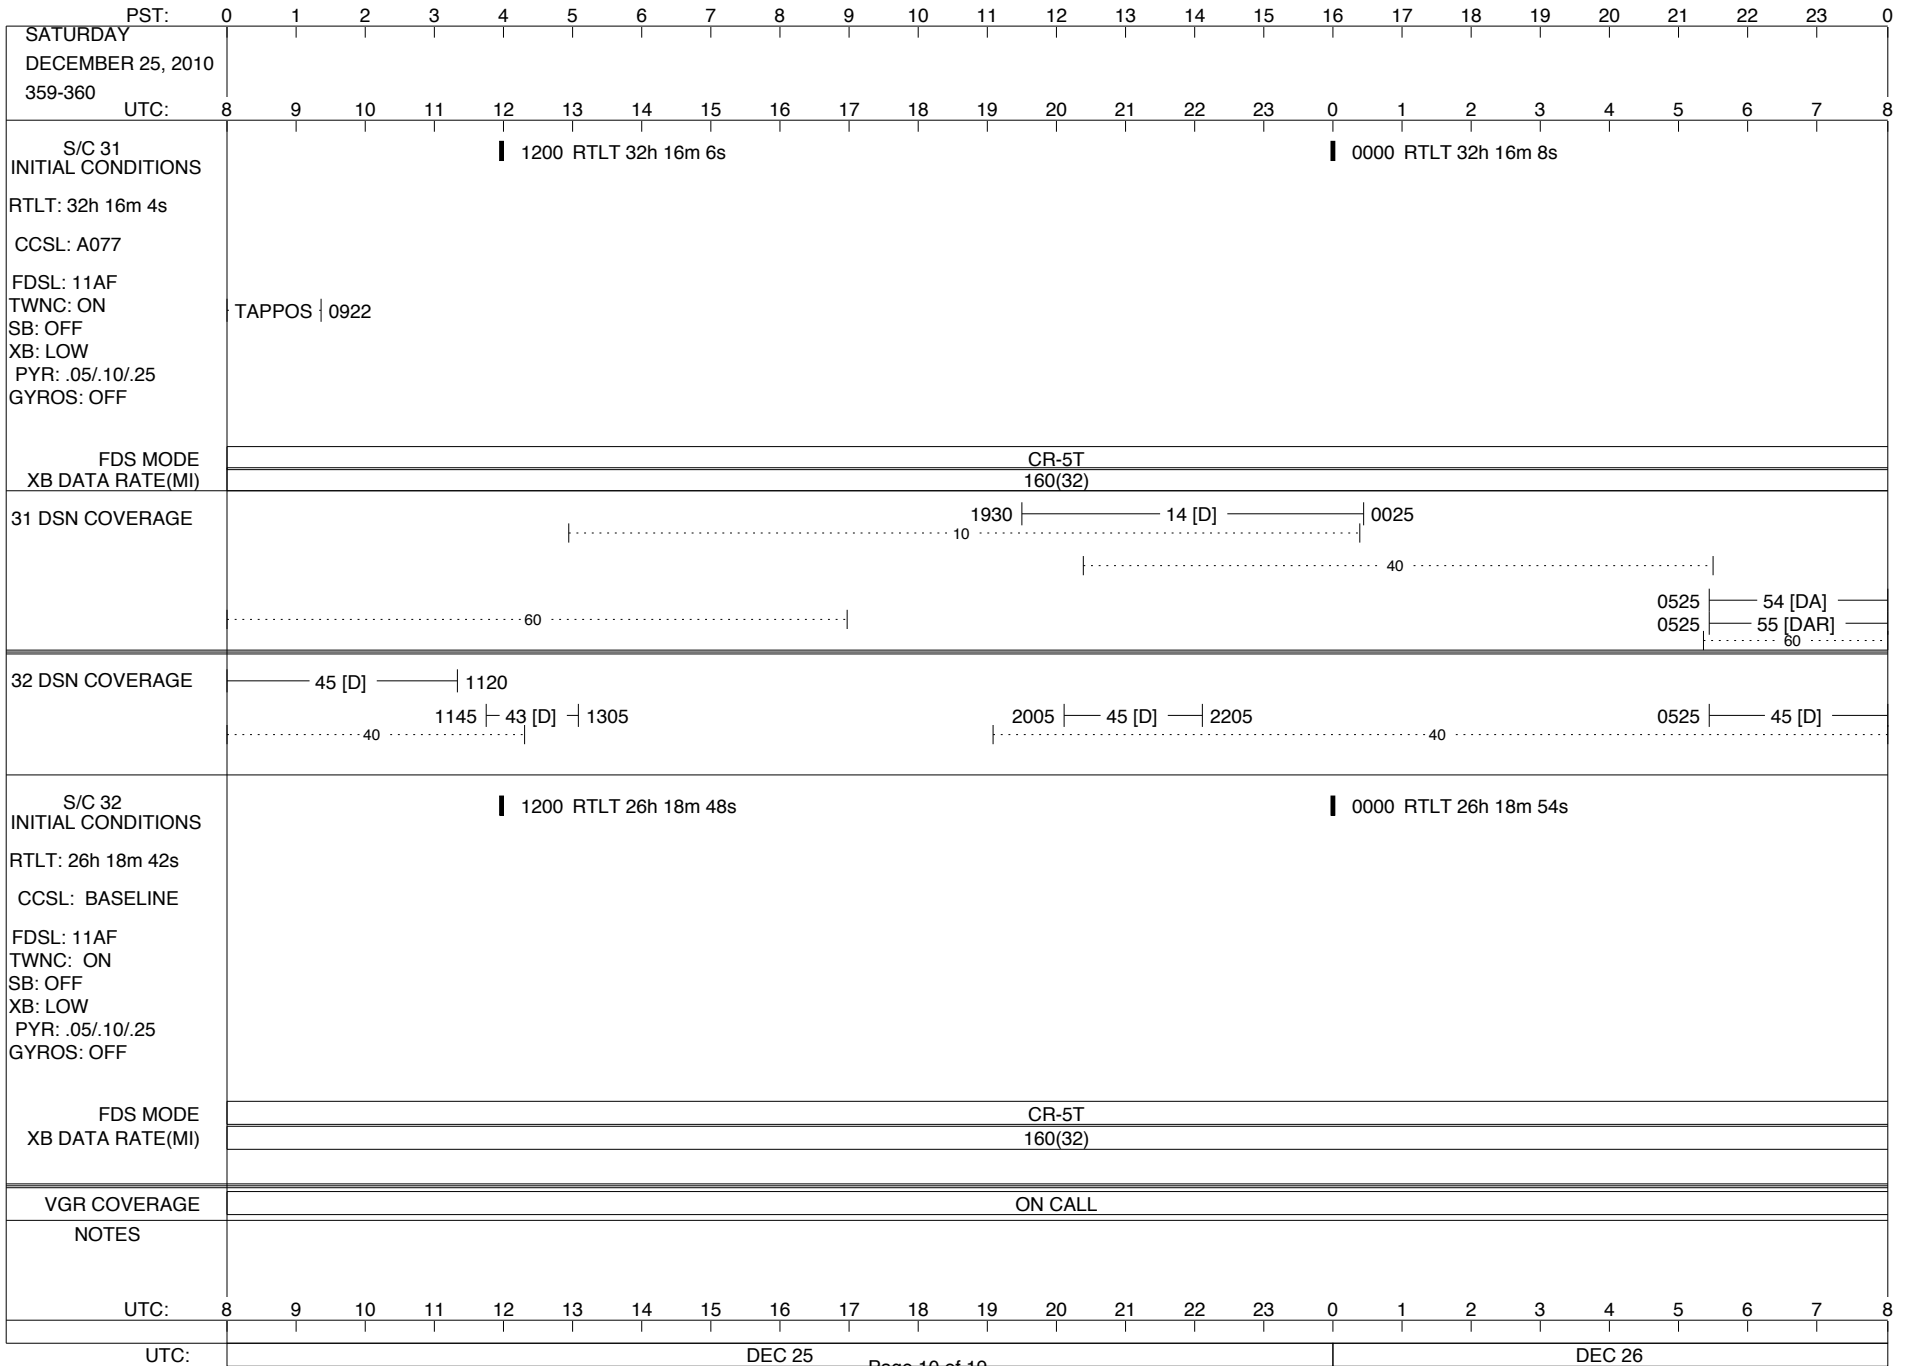

ISSUE DATE: 12/15/10 21:16