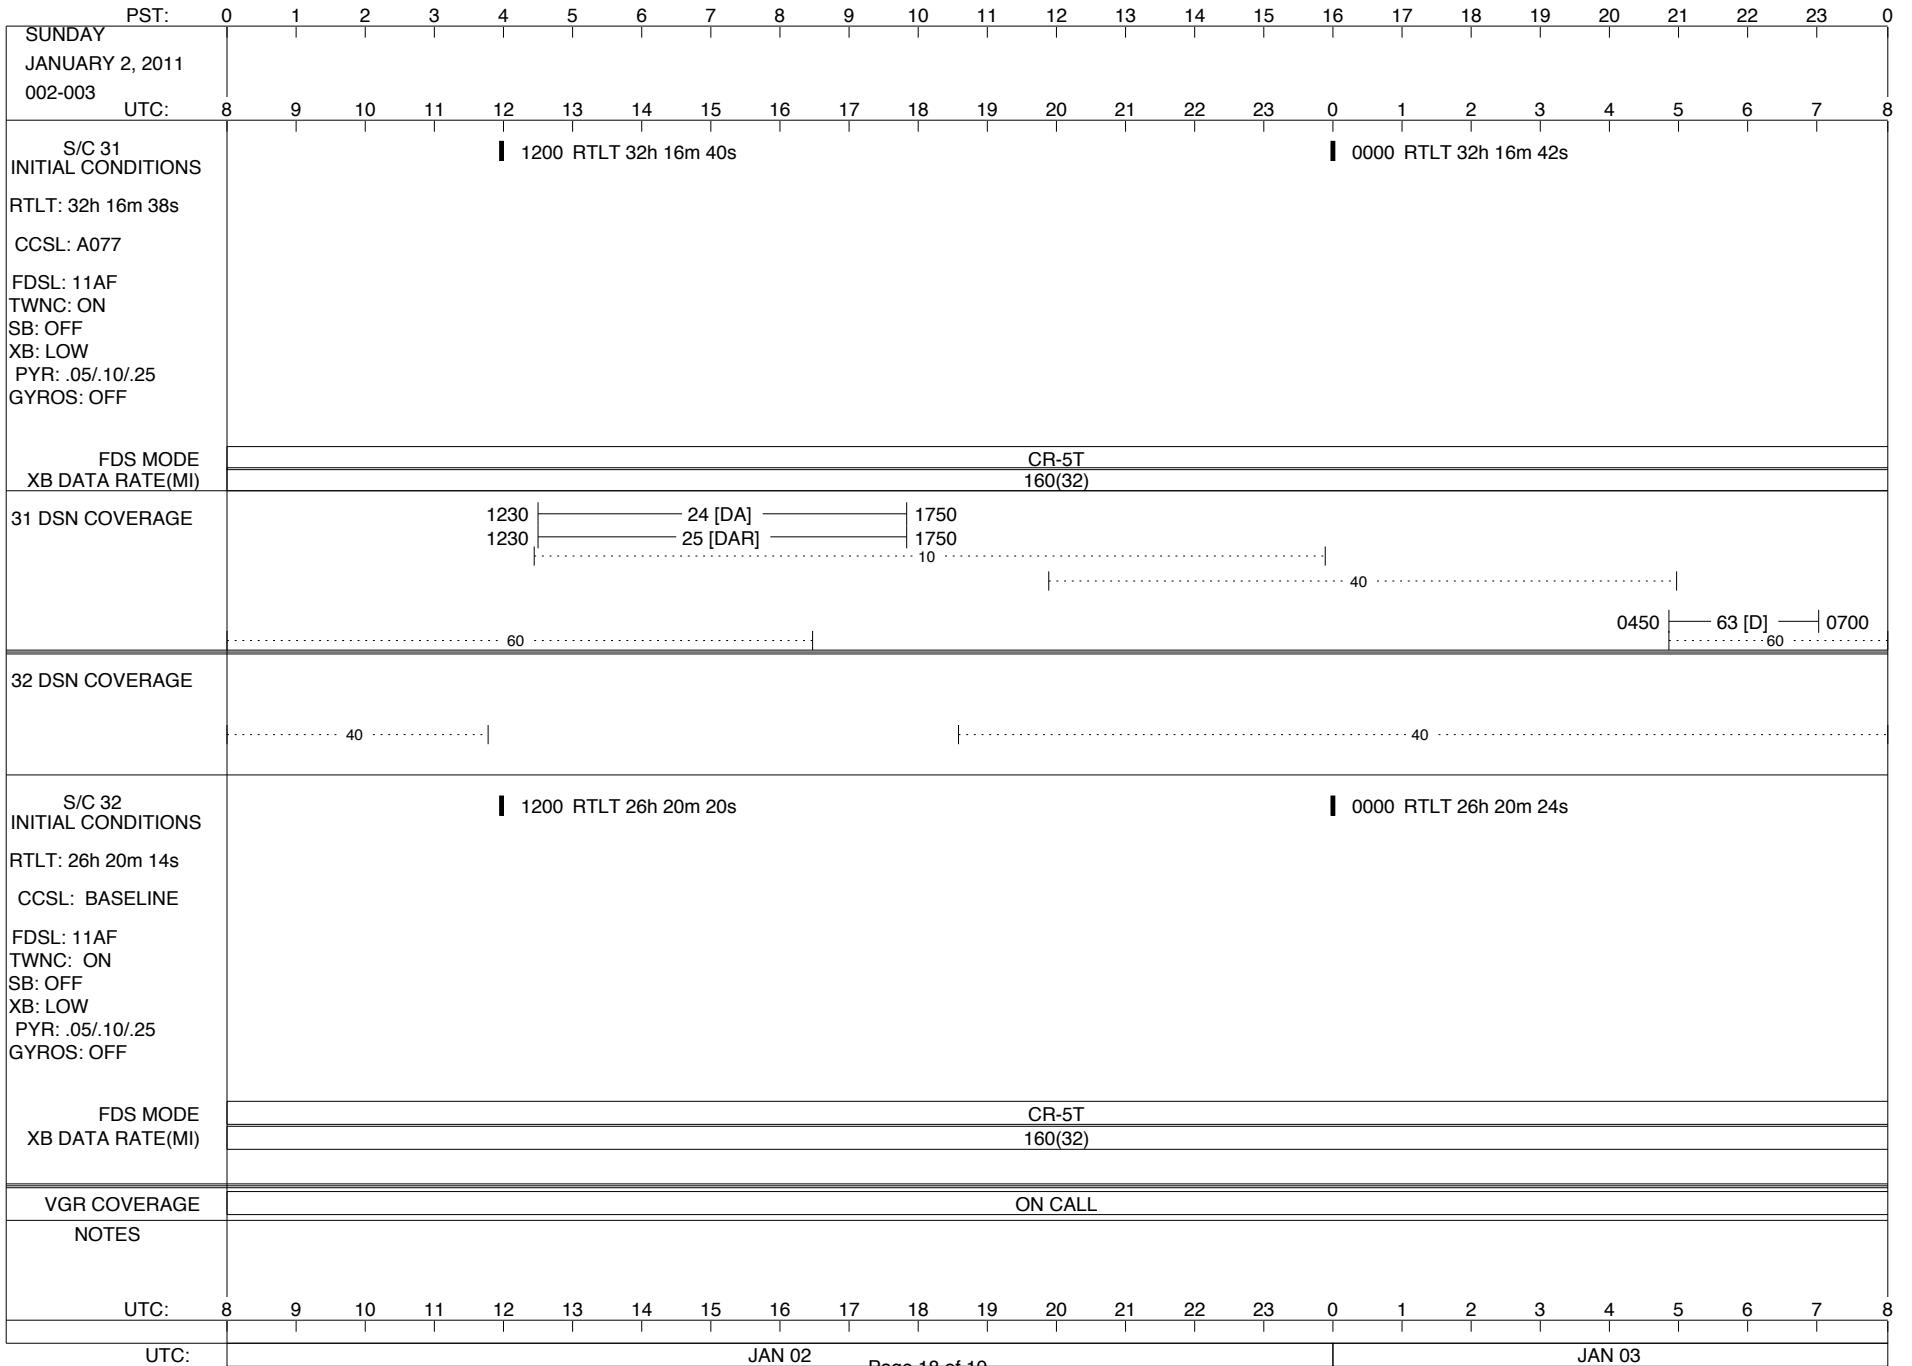

ISSUE DATE: 12/15/10 21:16