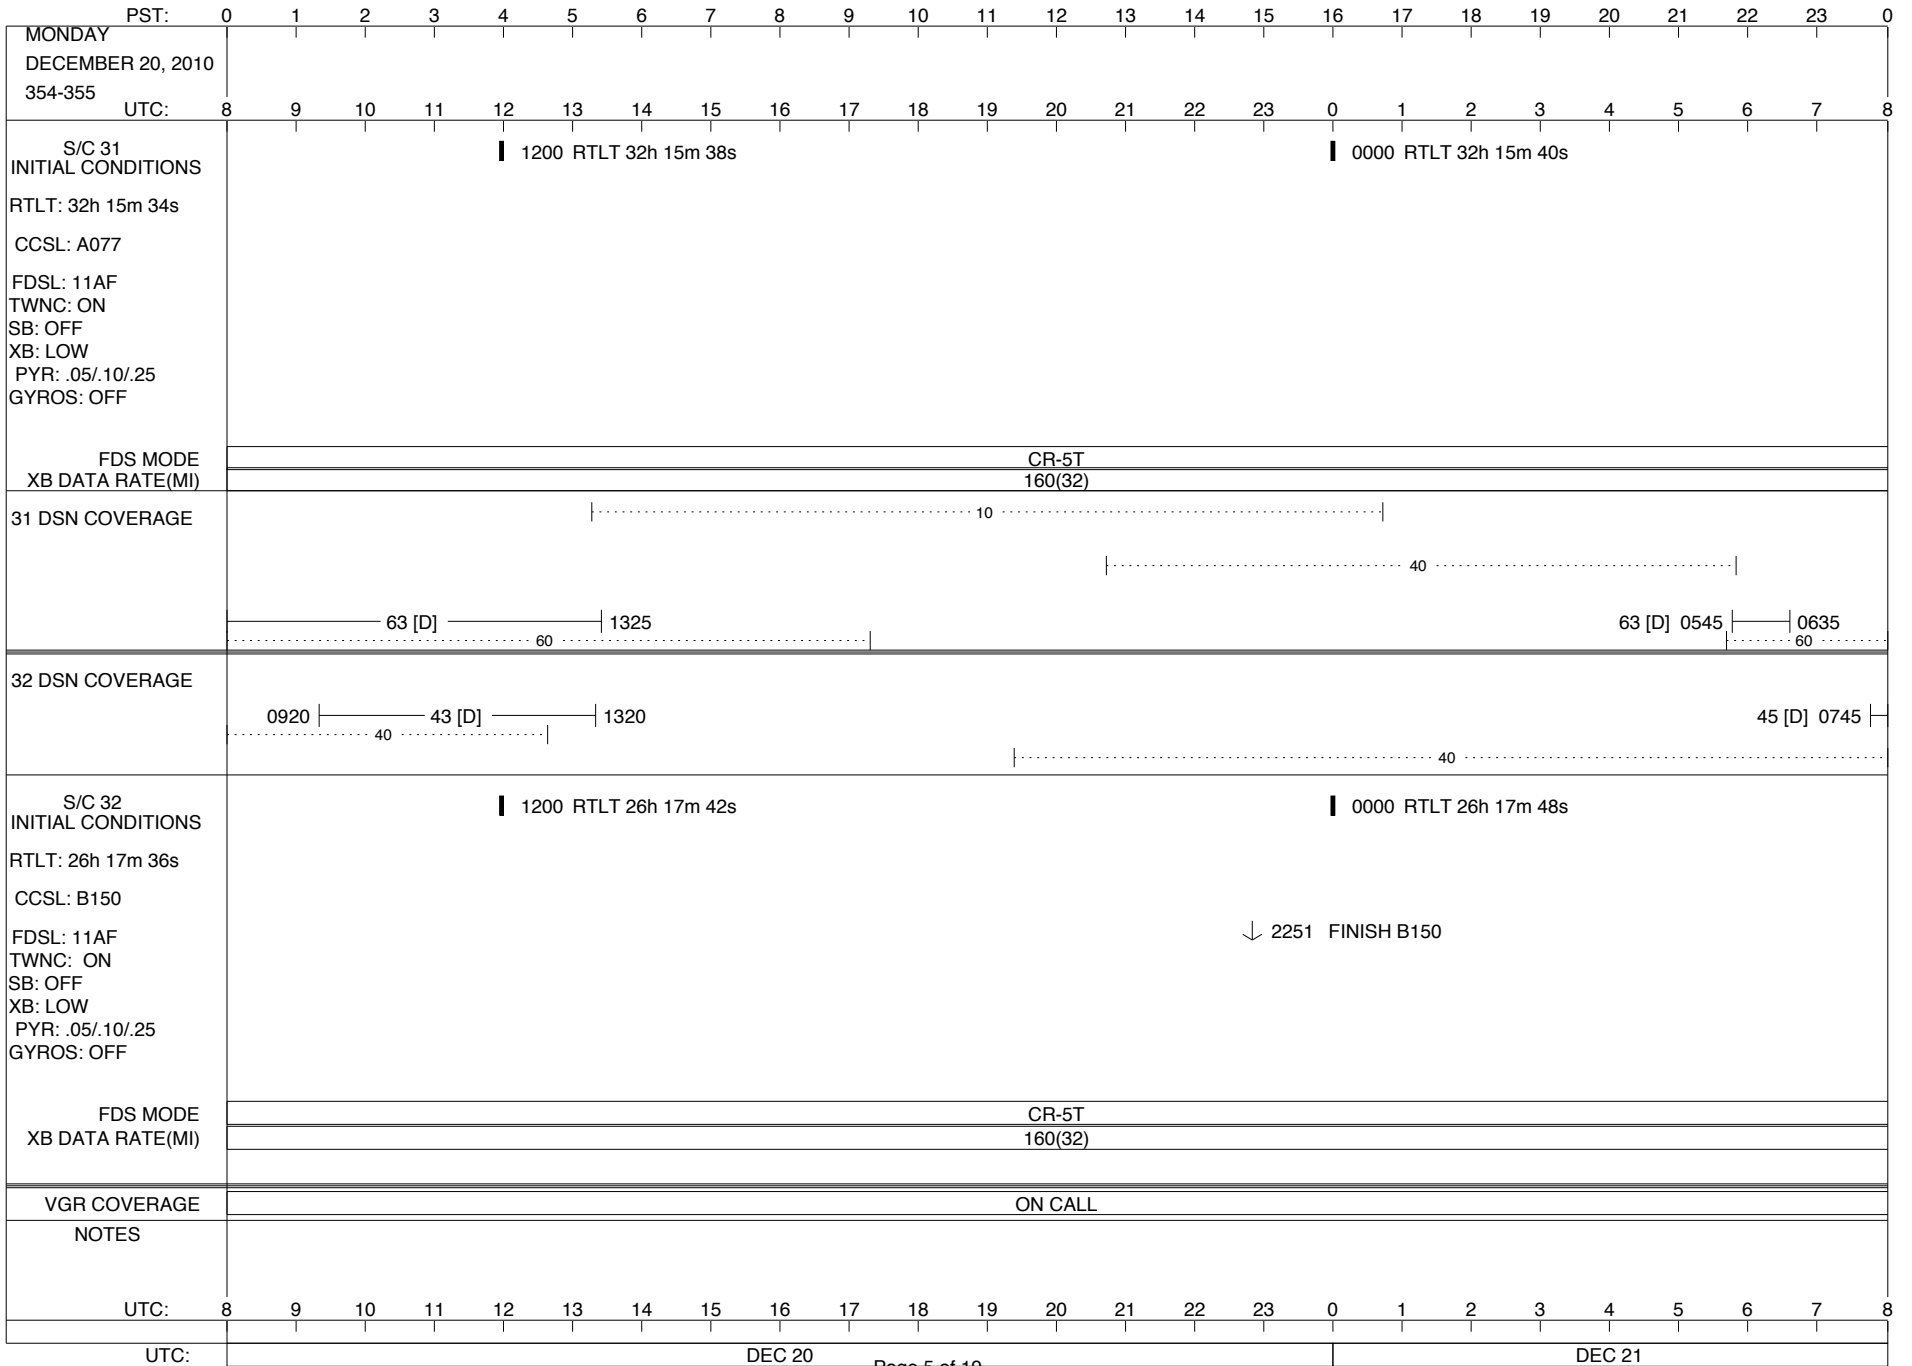

ISSUE DATE: 12/15/10 21:16