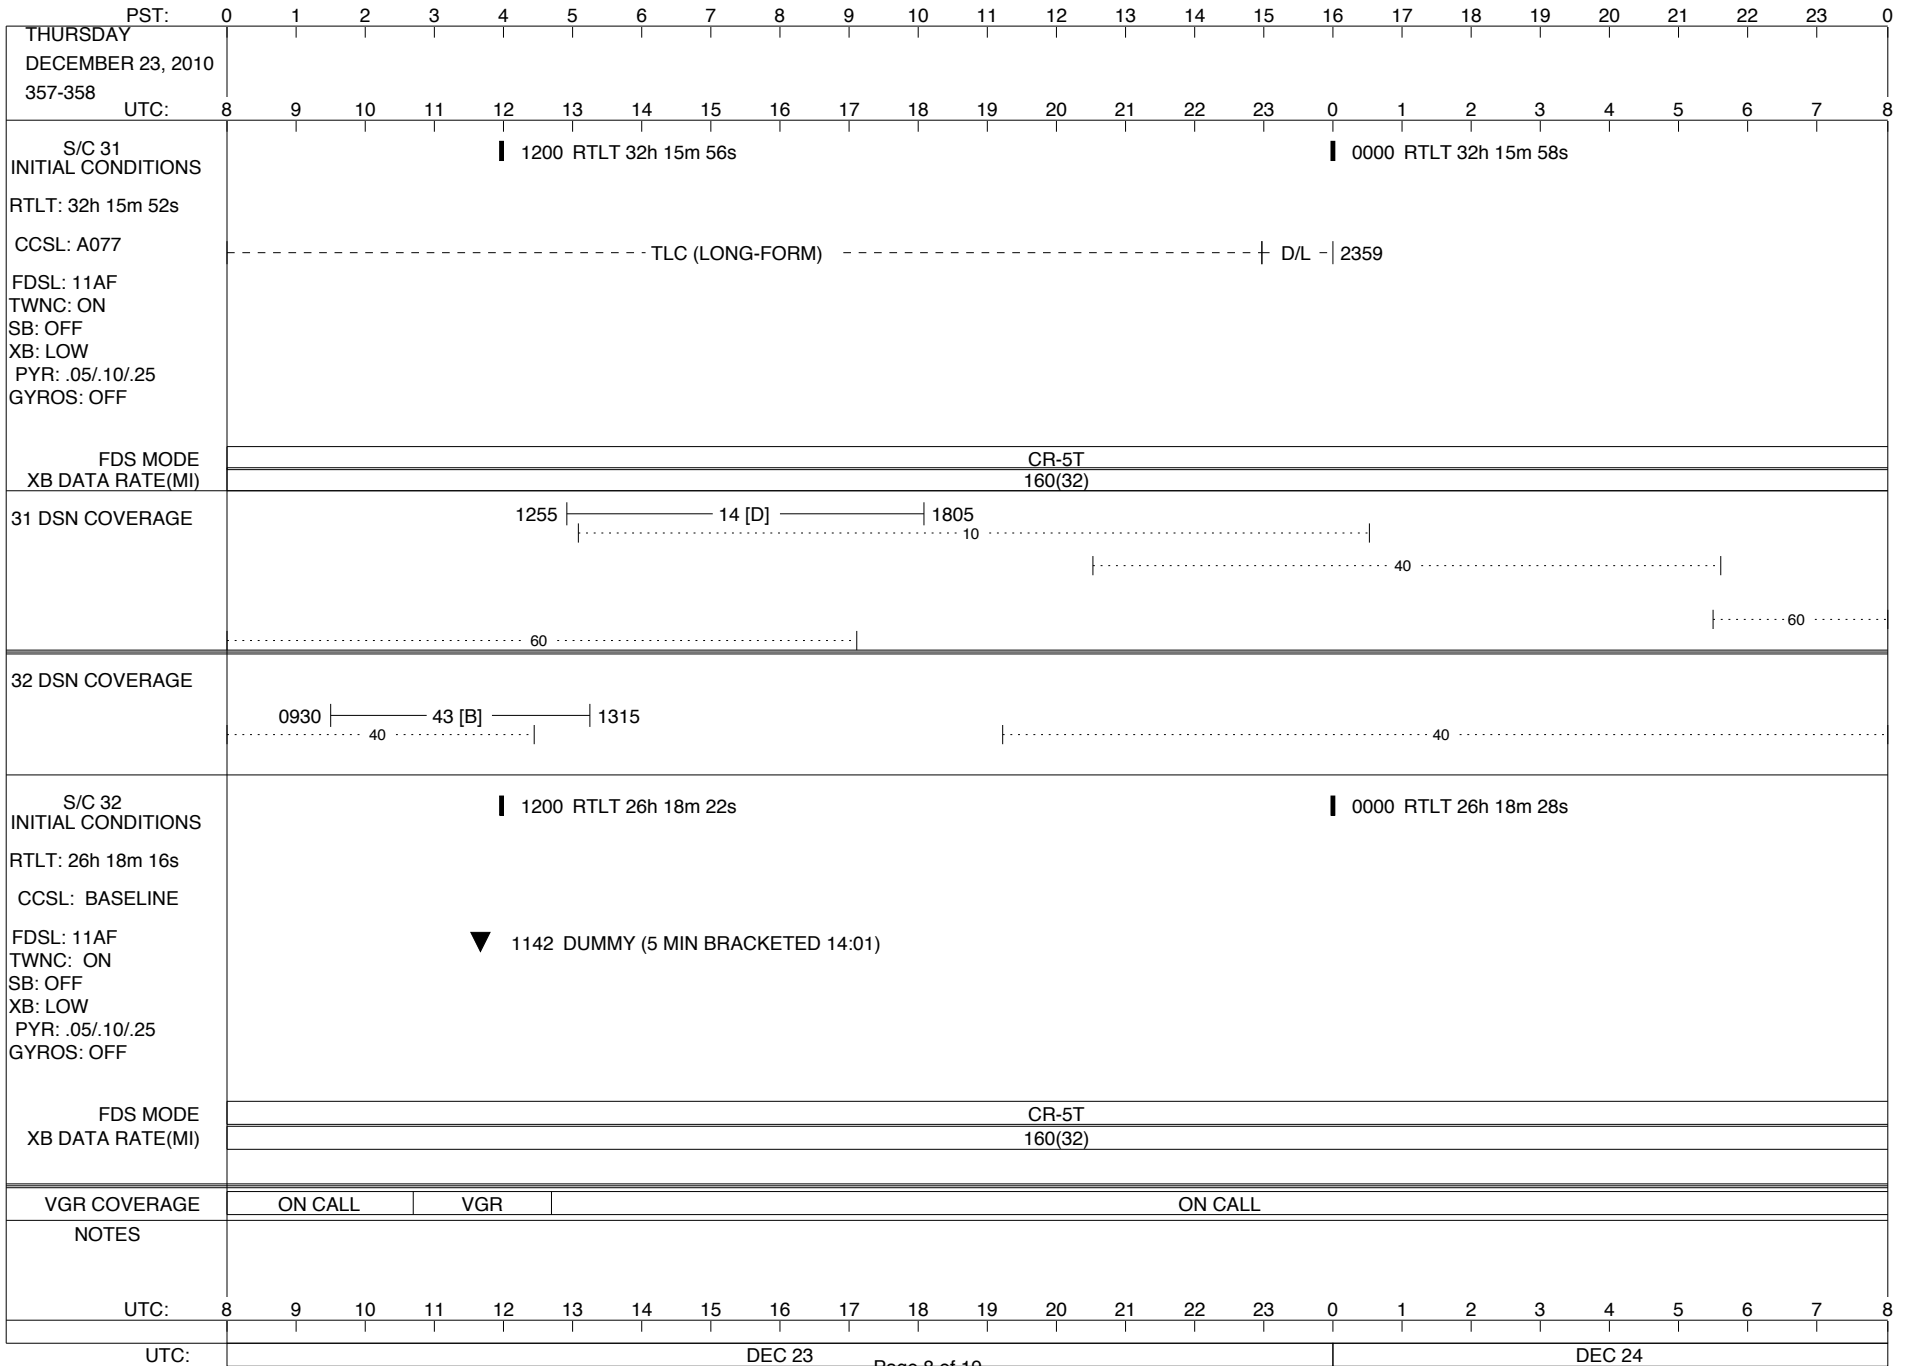

ISSUE DATE: 12/15/10 21:16