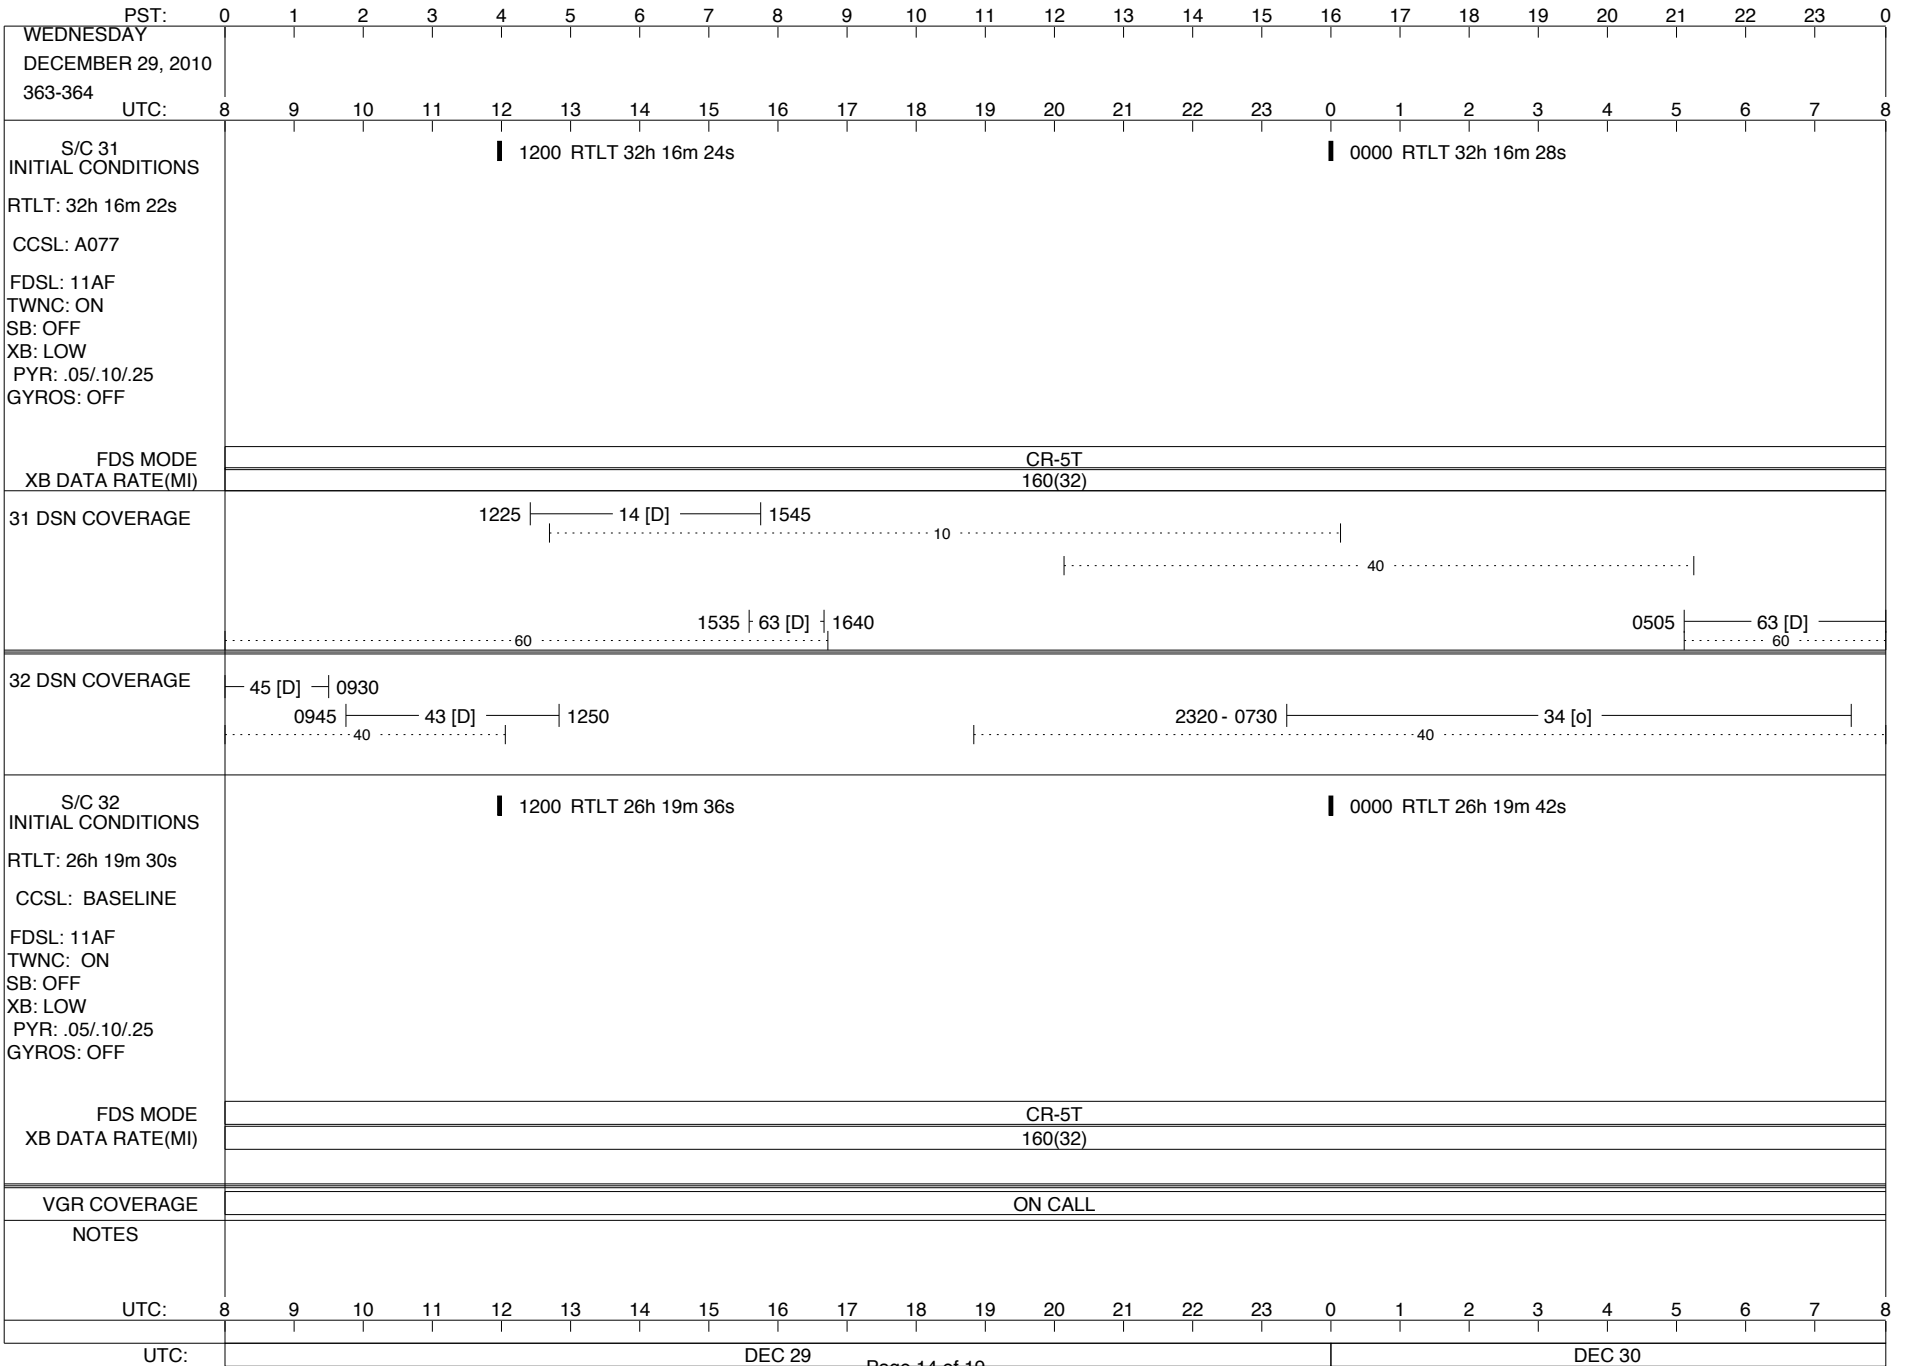

ISSUE DATE: 12/15/10 21:16