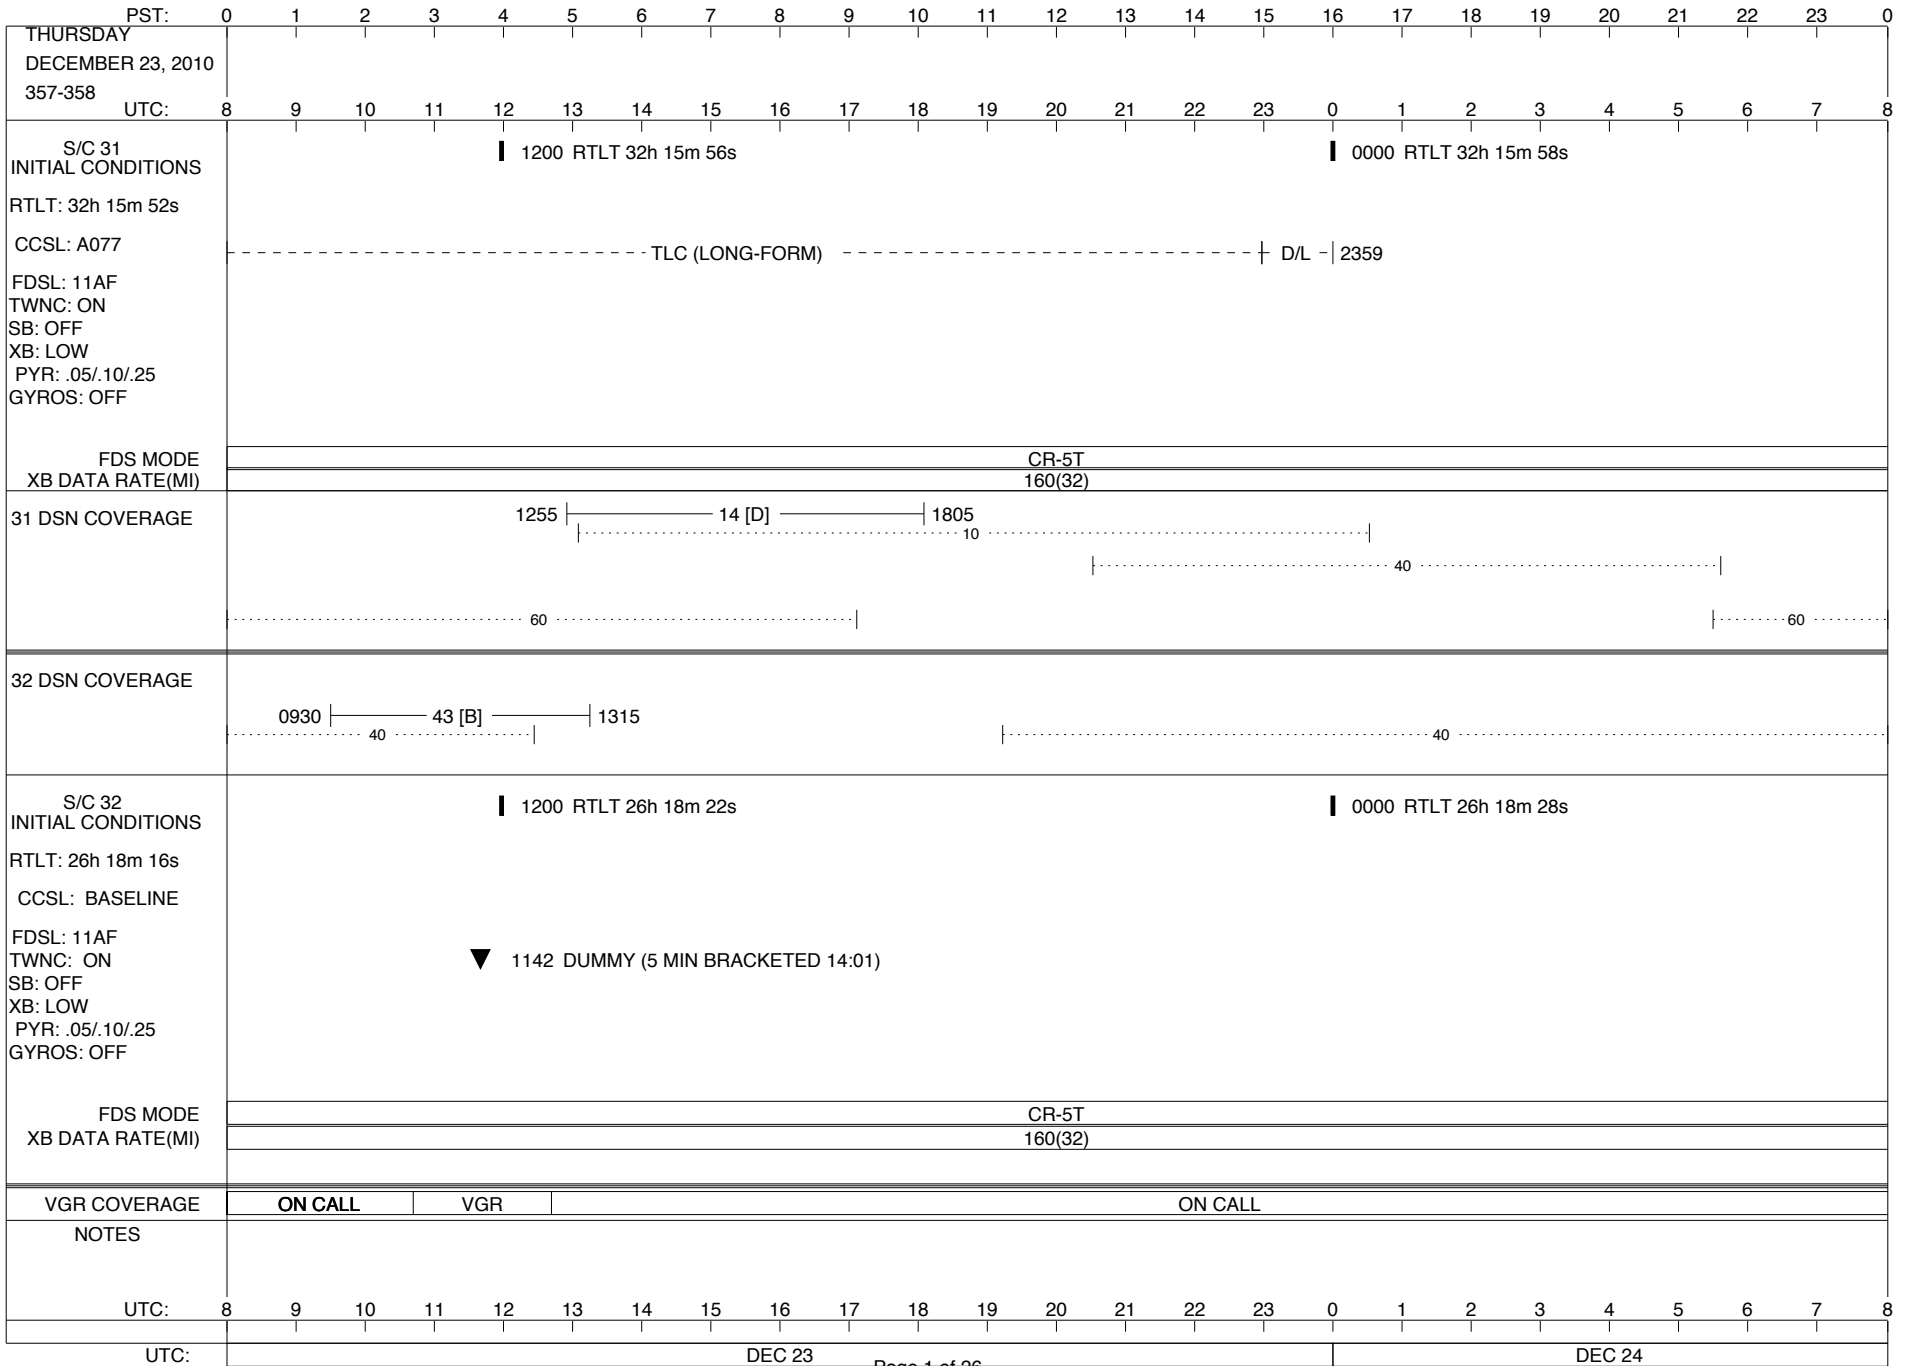

ISSUE DATE: 12/22/10 16:15