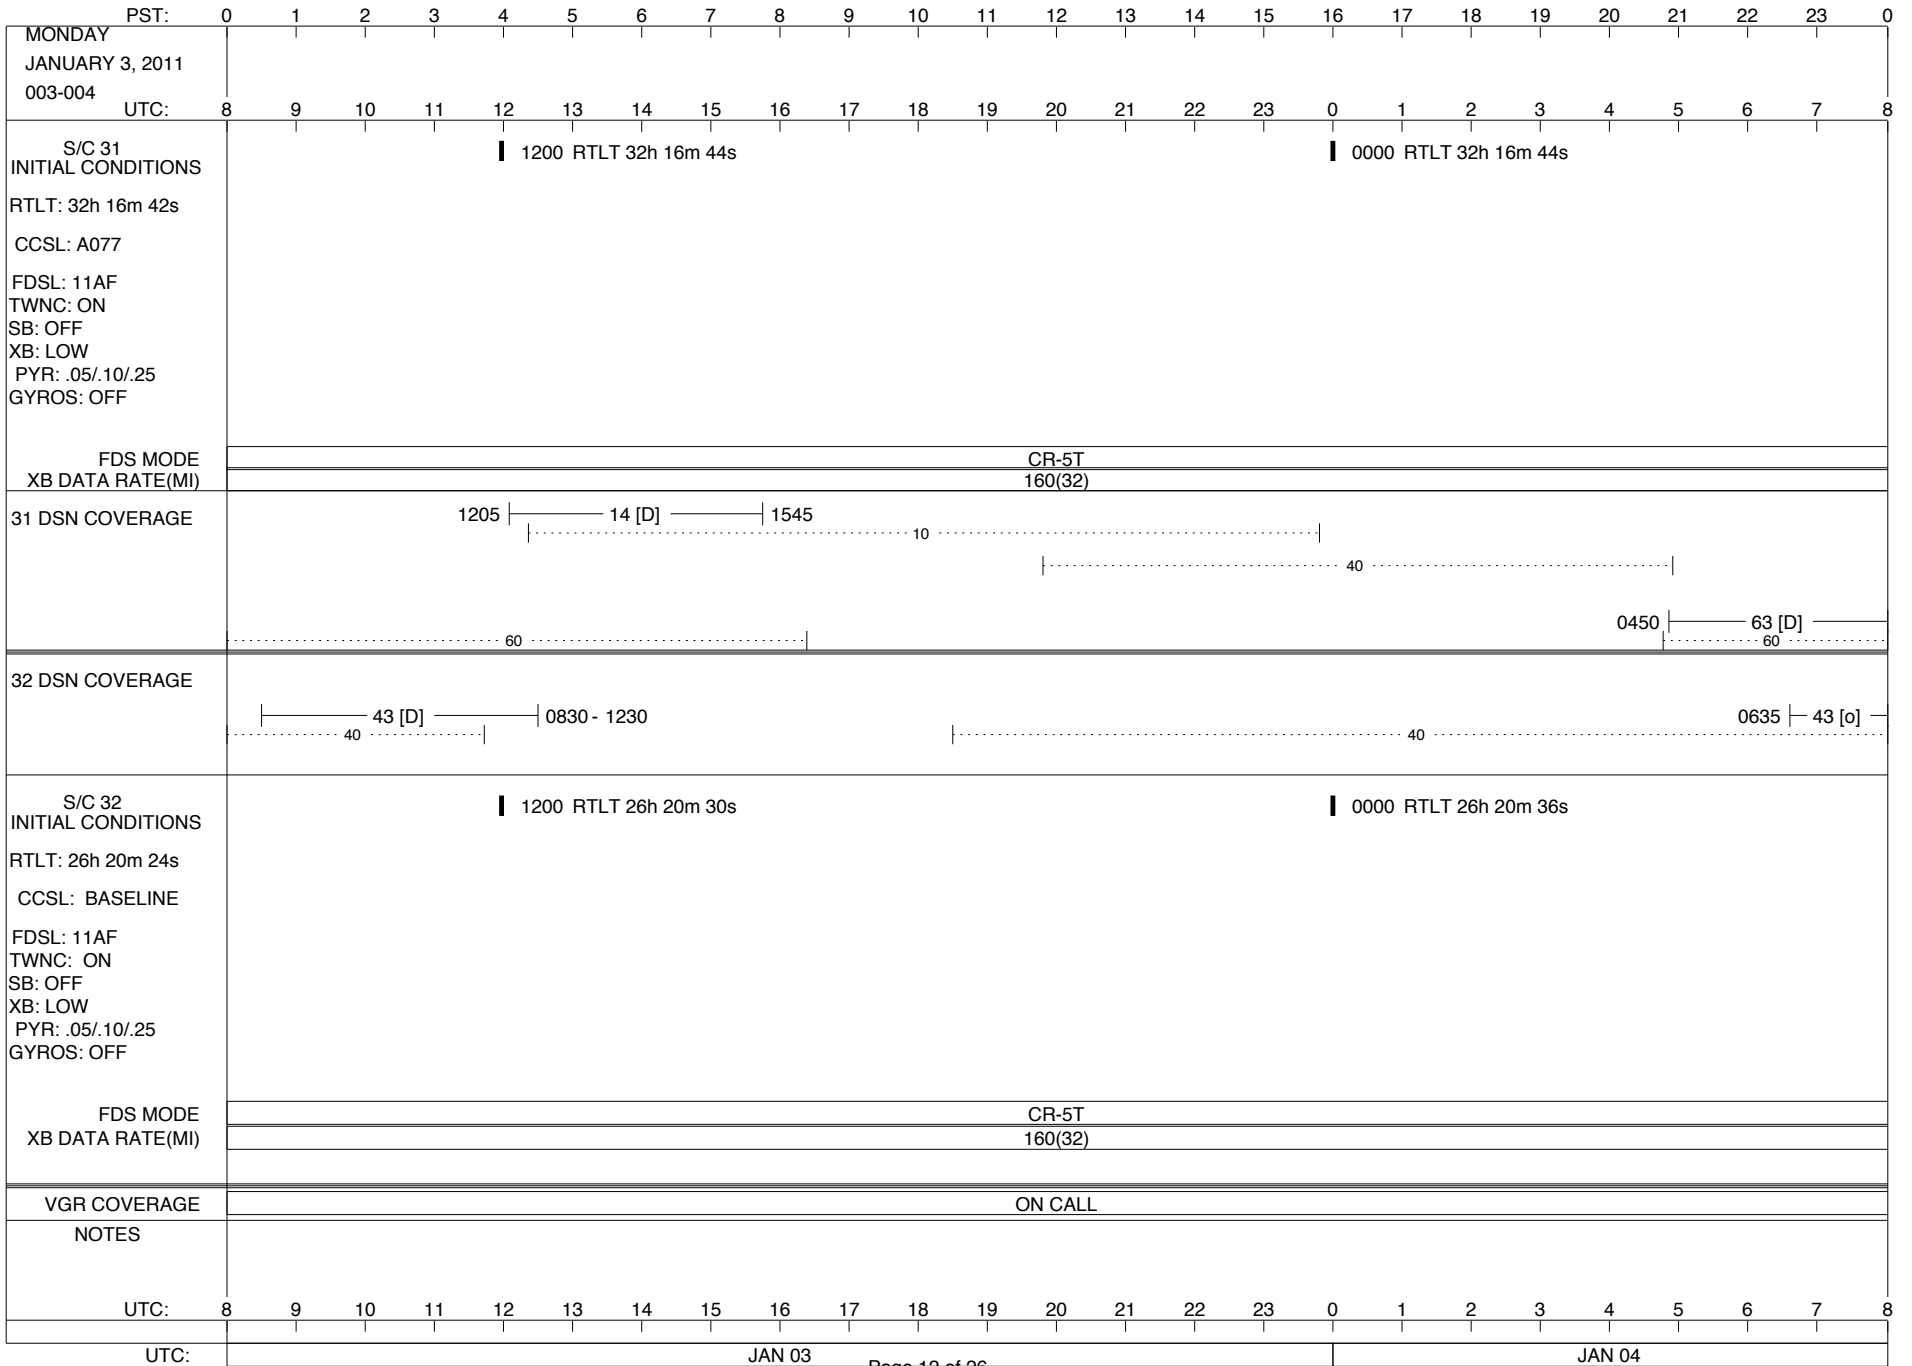

ISSUE DATE: 12/22/10 16:15