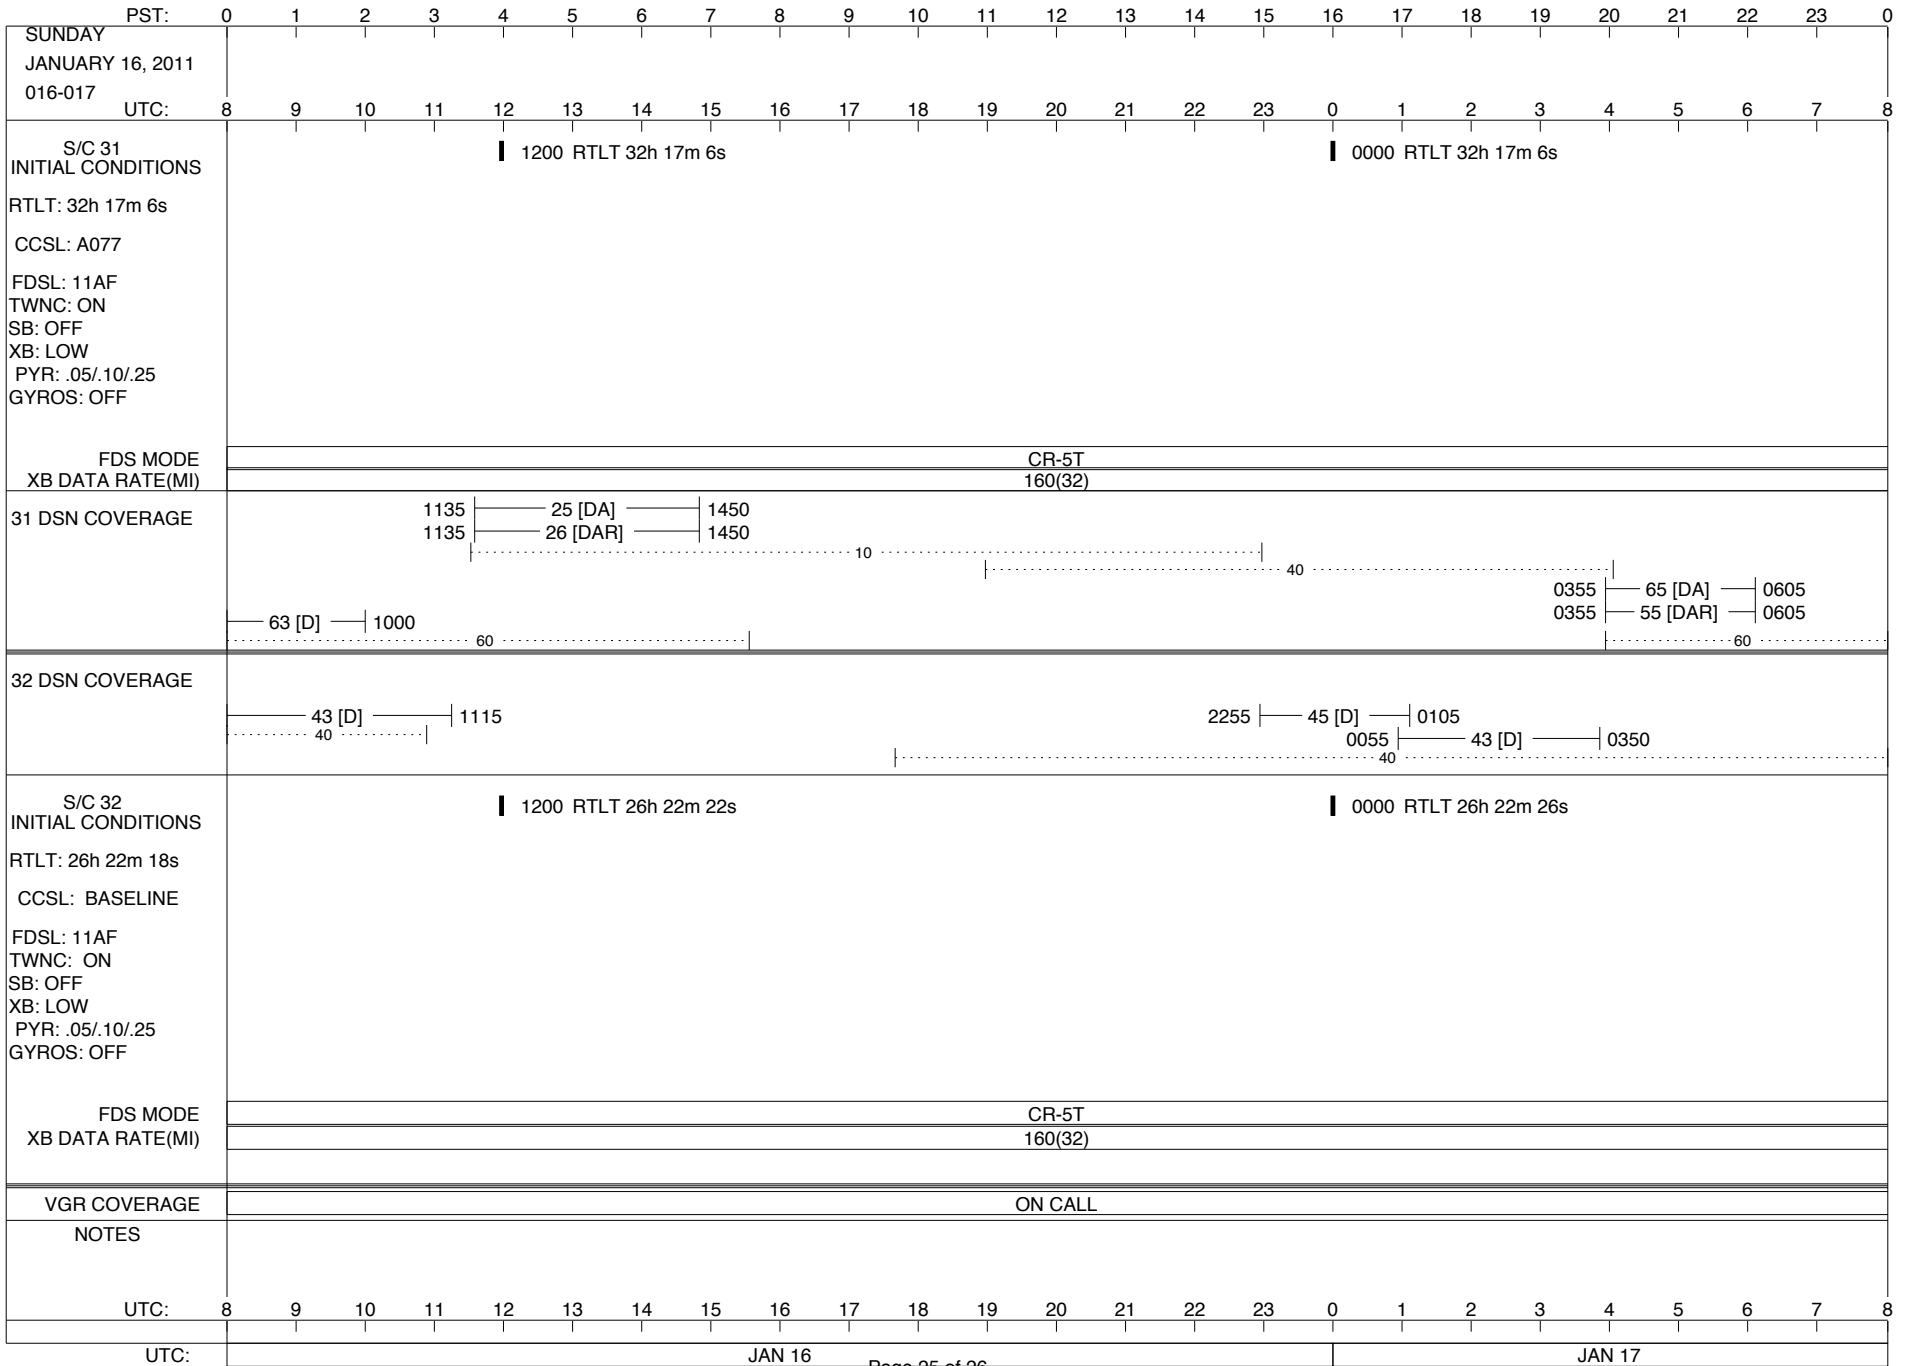

ISSUE DATE: 12/22/10 16:15