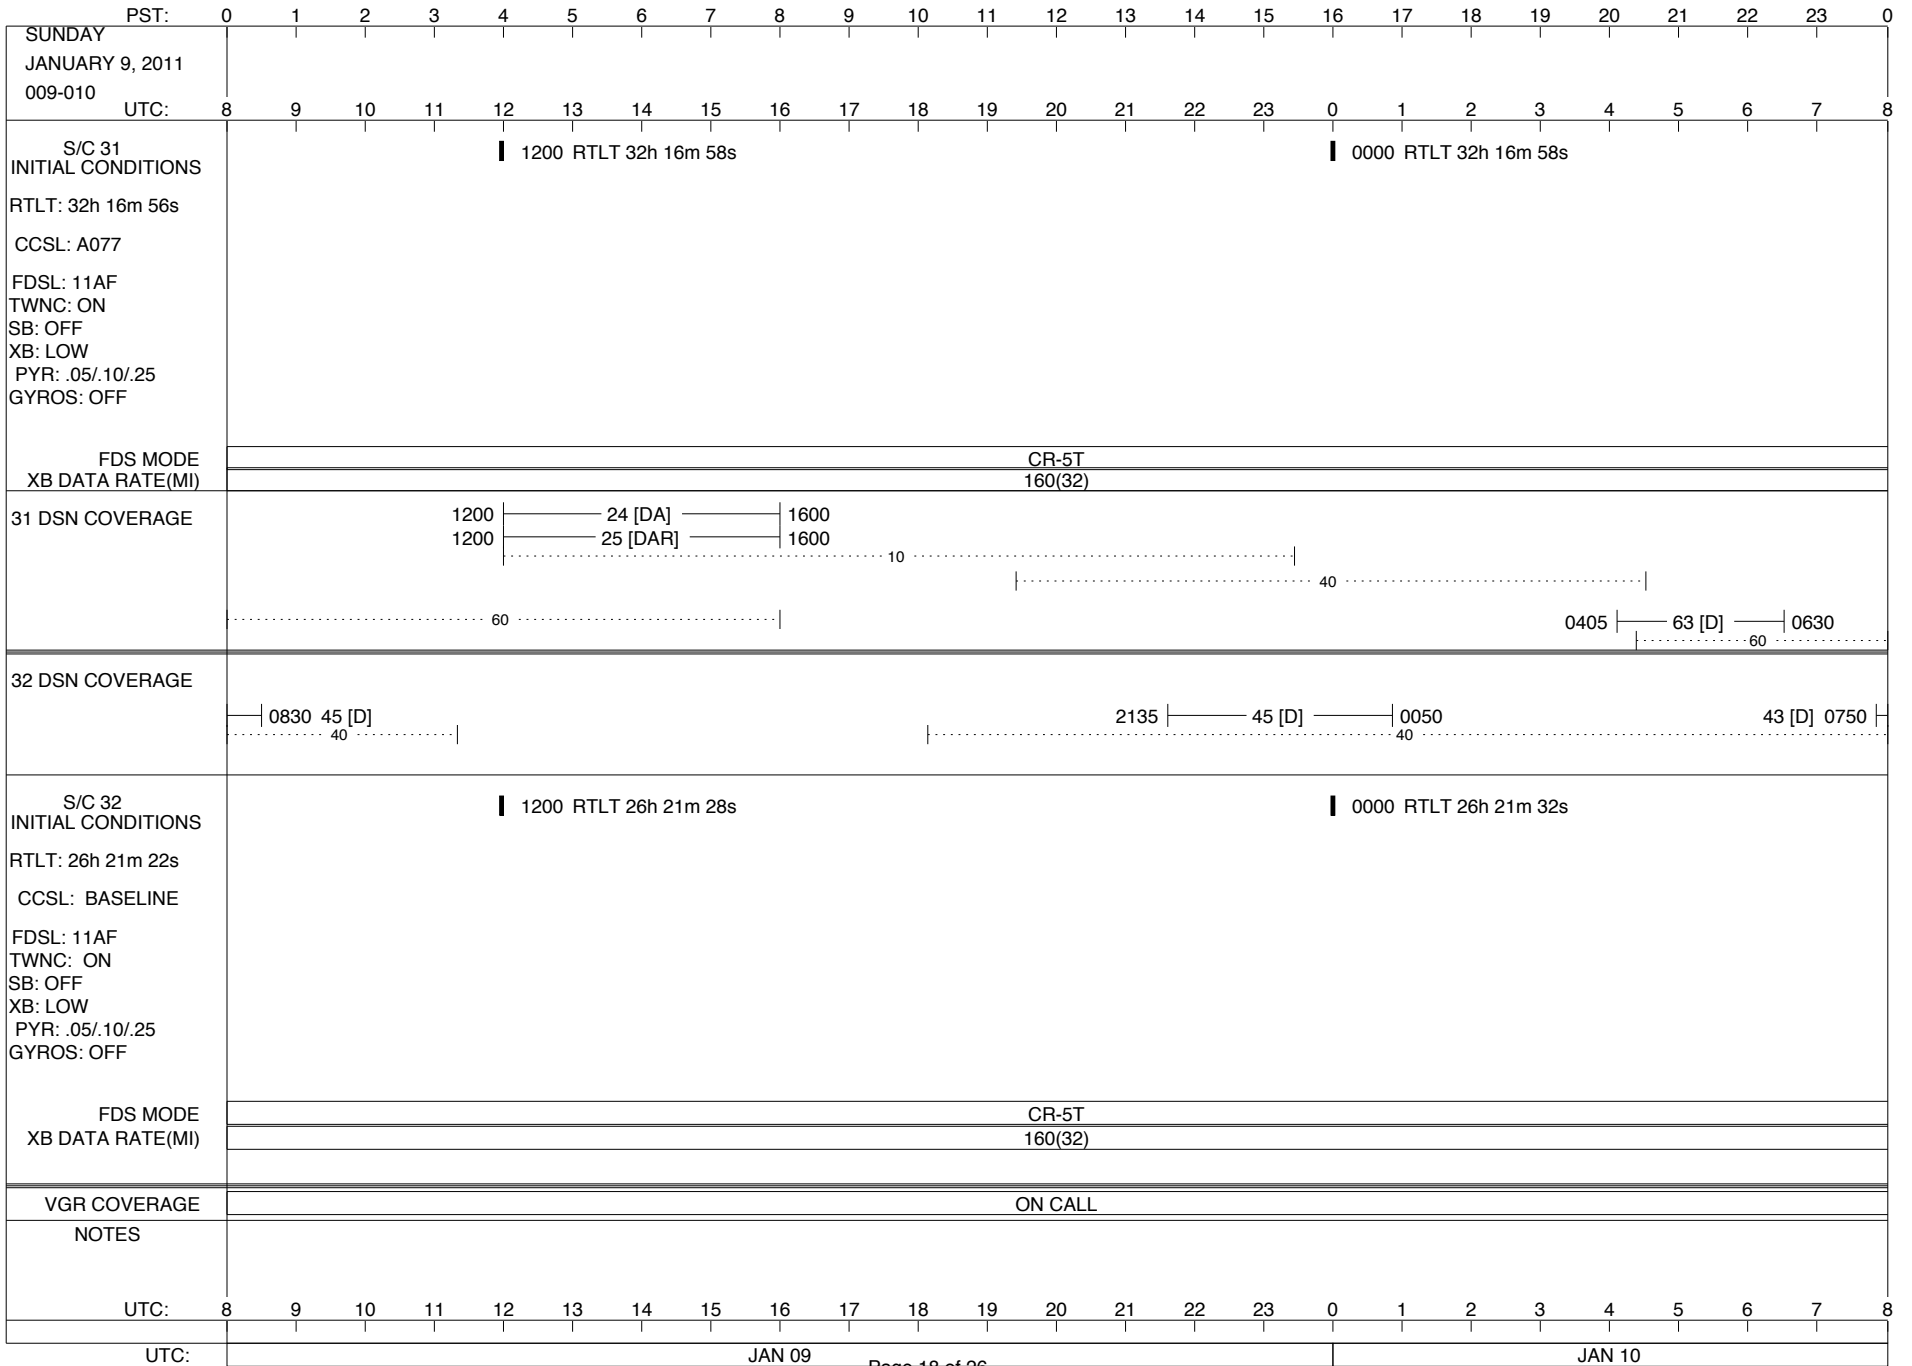

ISSUE DATE: 12/22/10 16:15