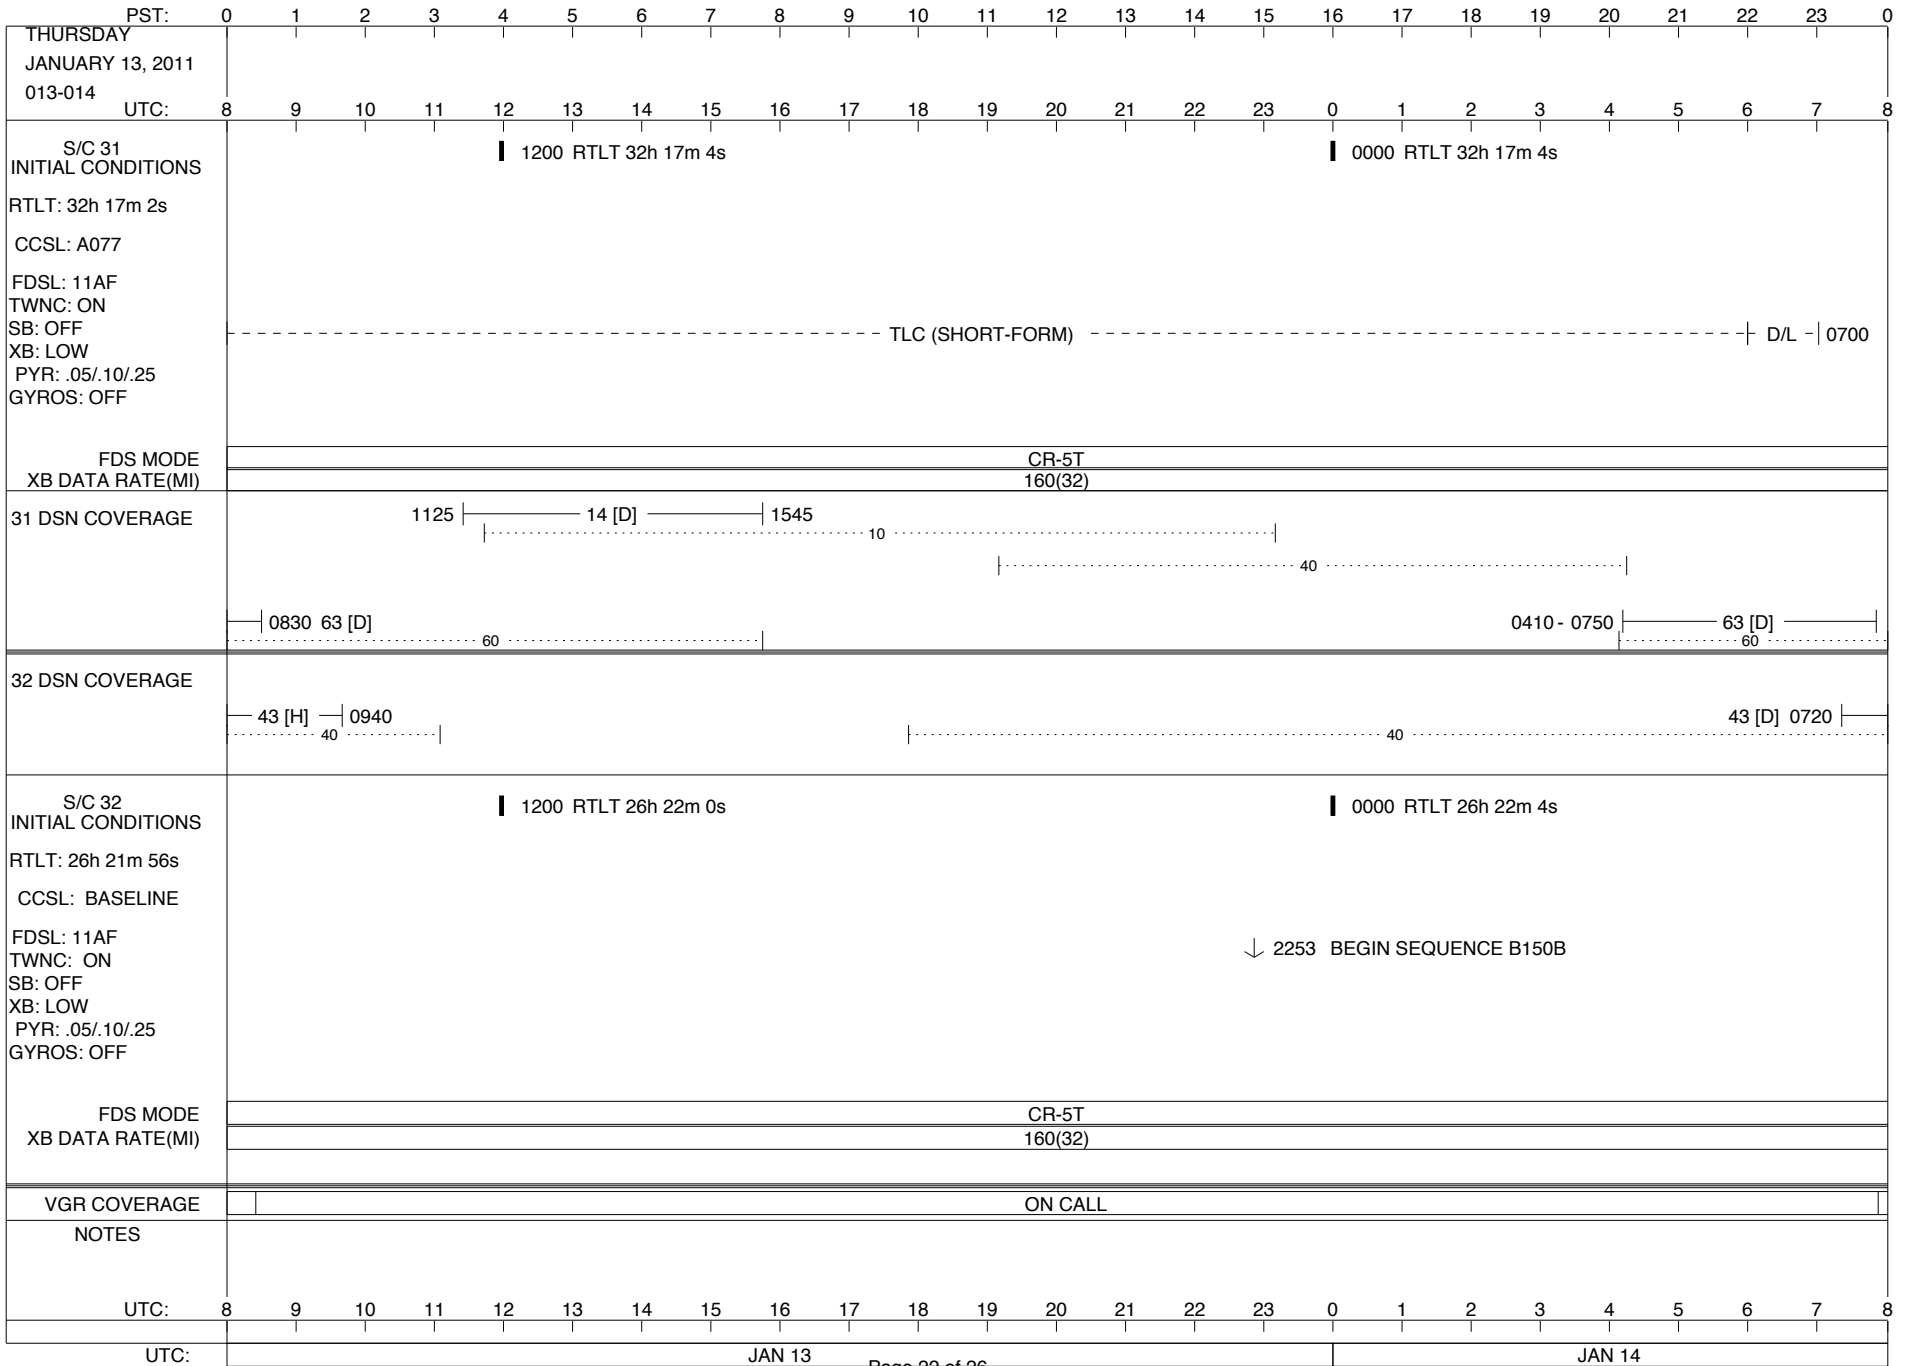

ISSUE DATE: 12/22/10 16:15