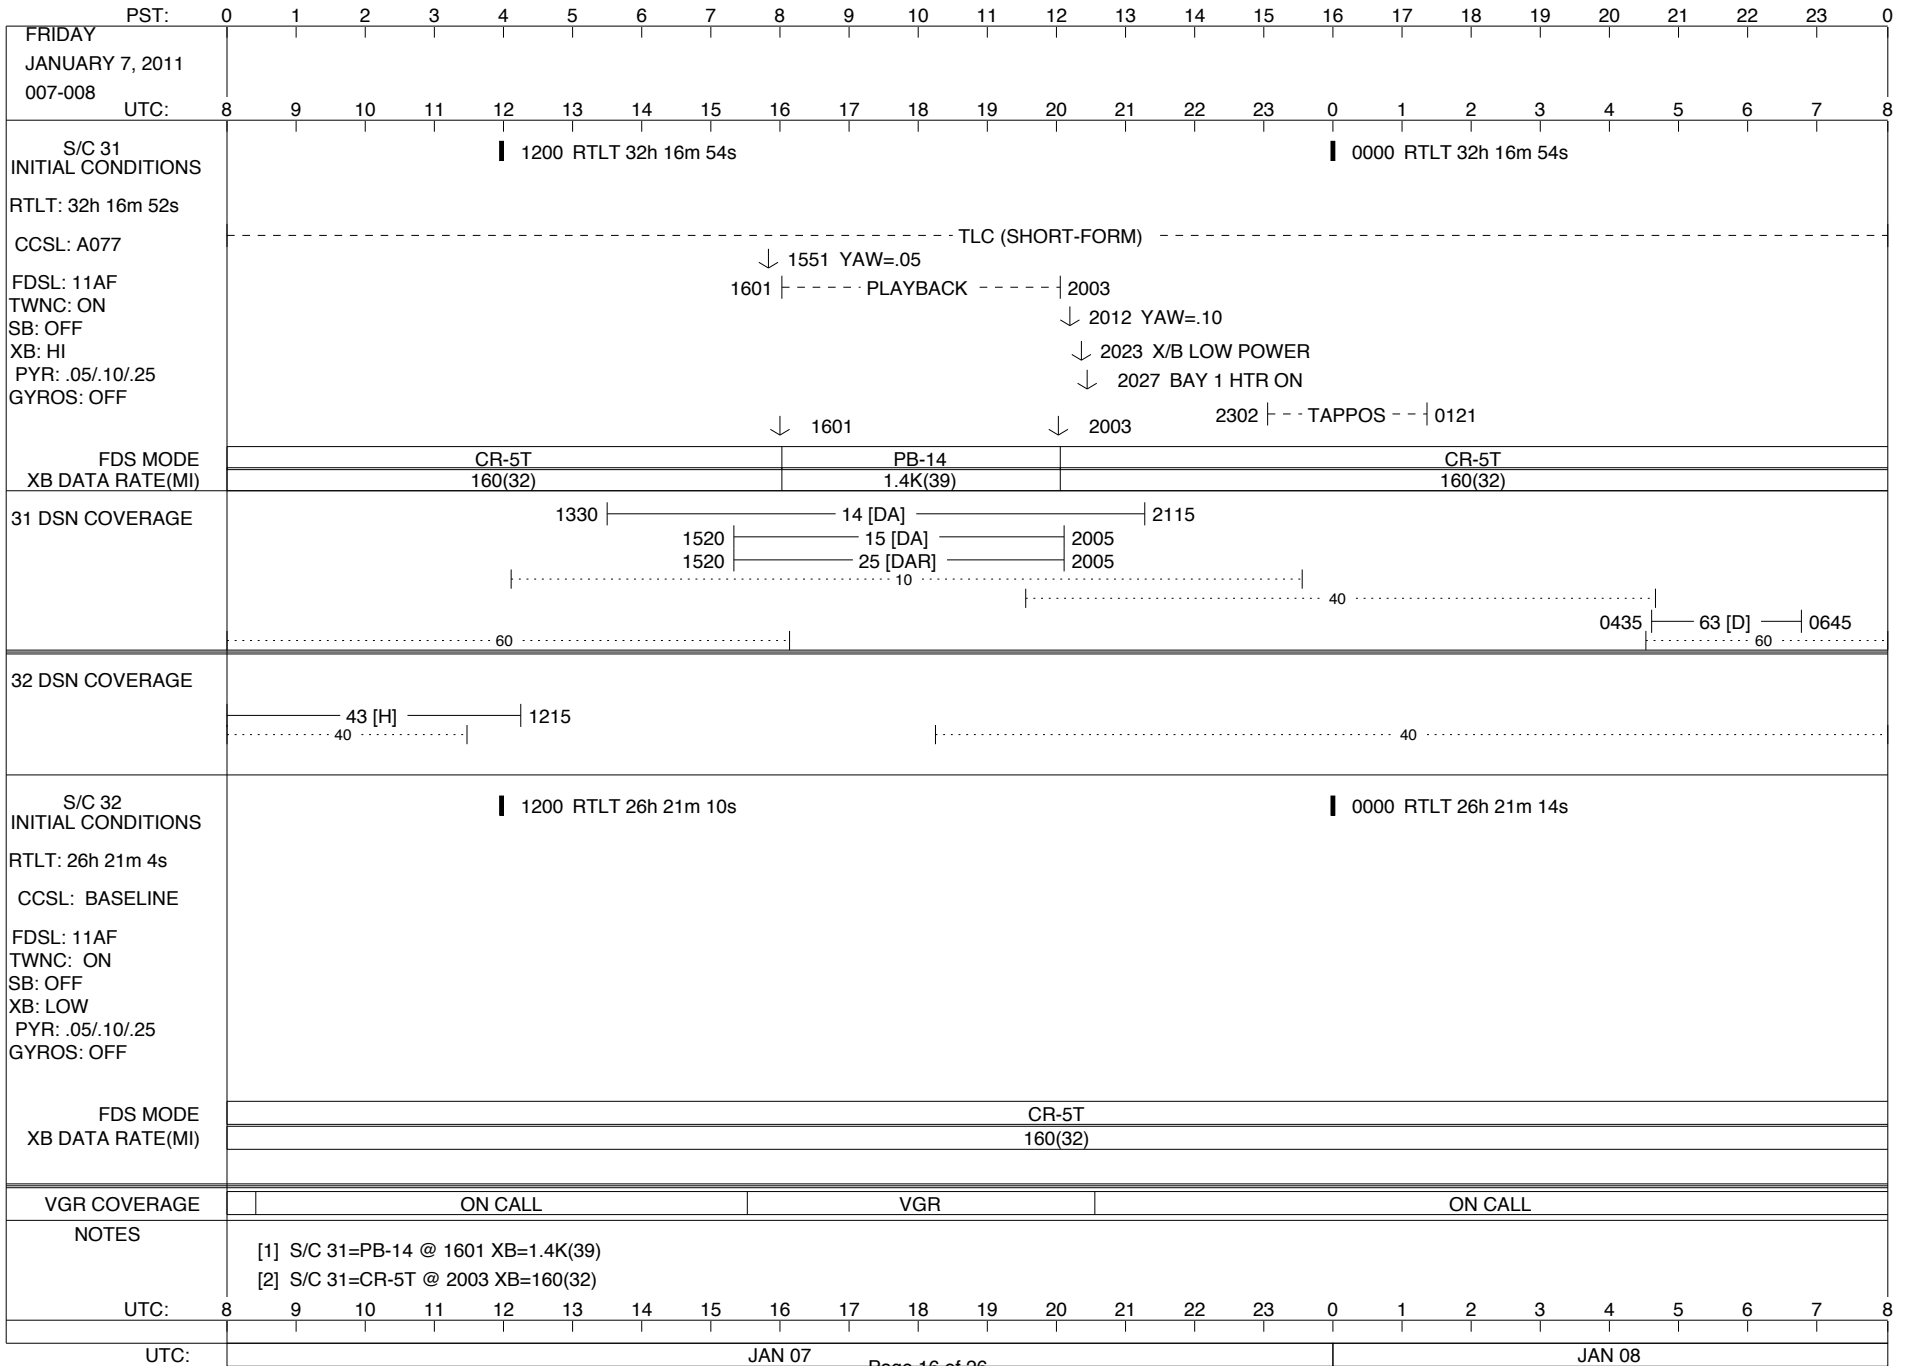

ISSUE DATE: 12/22/10 16:15