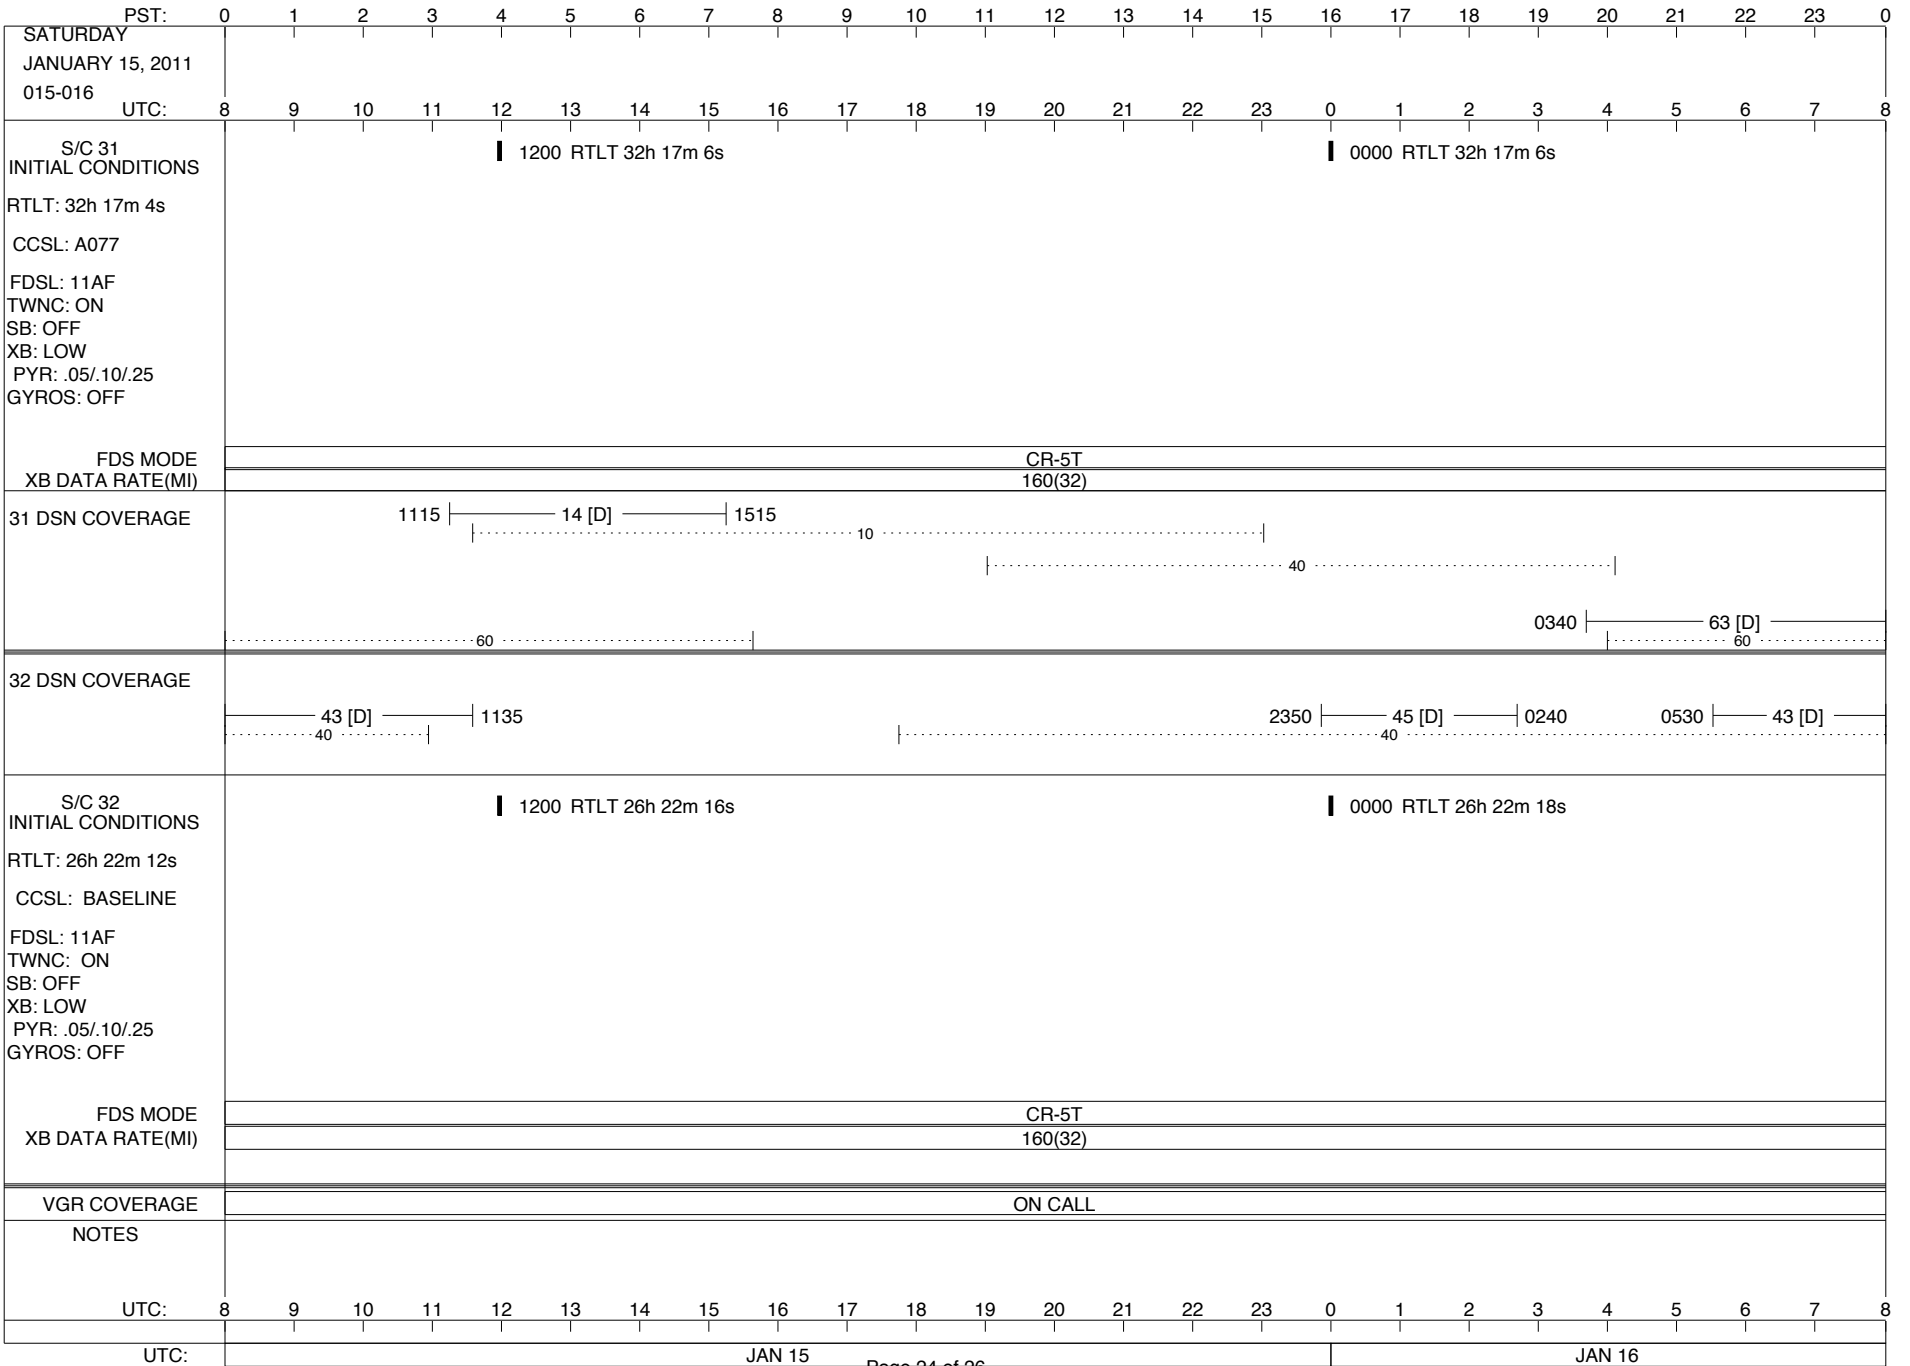

ISSUE DATE: 12/22/10 16:15