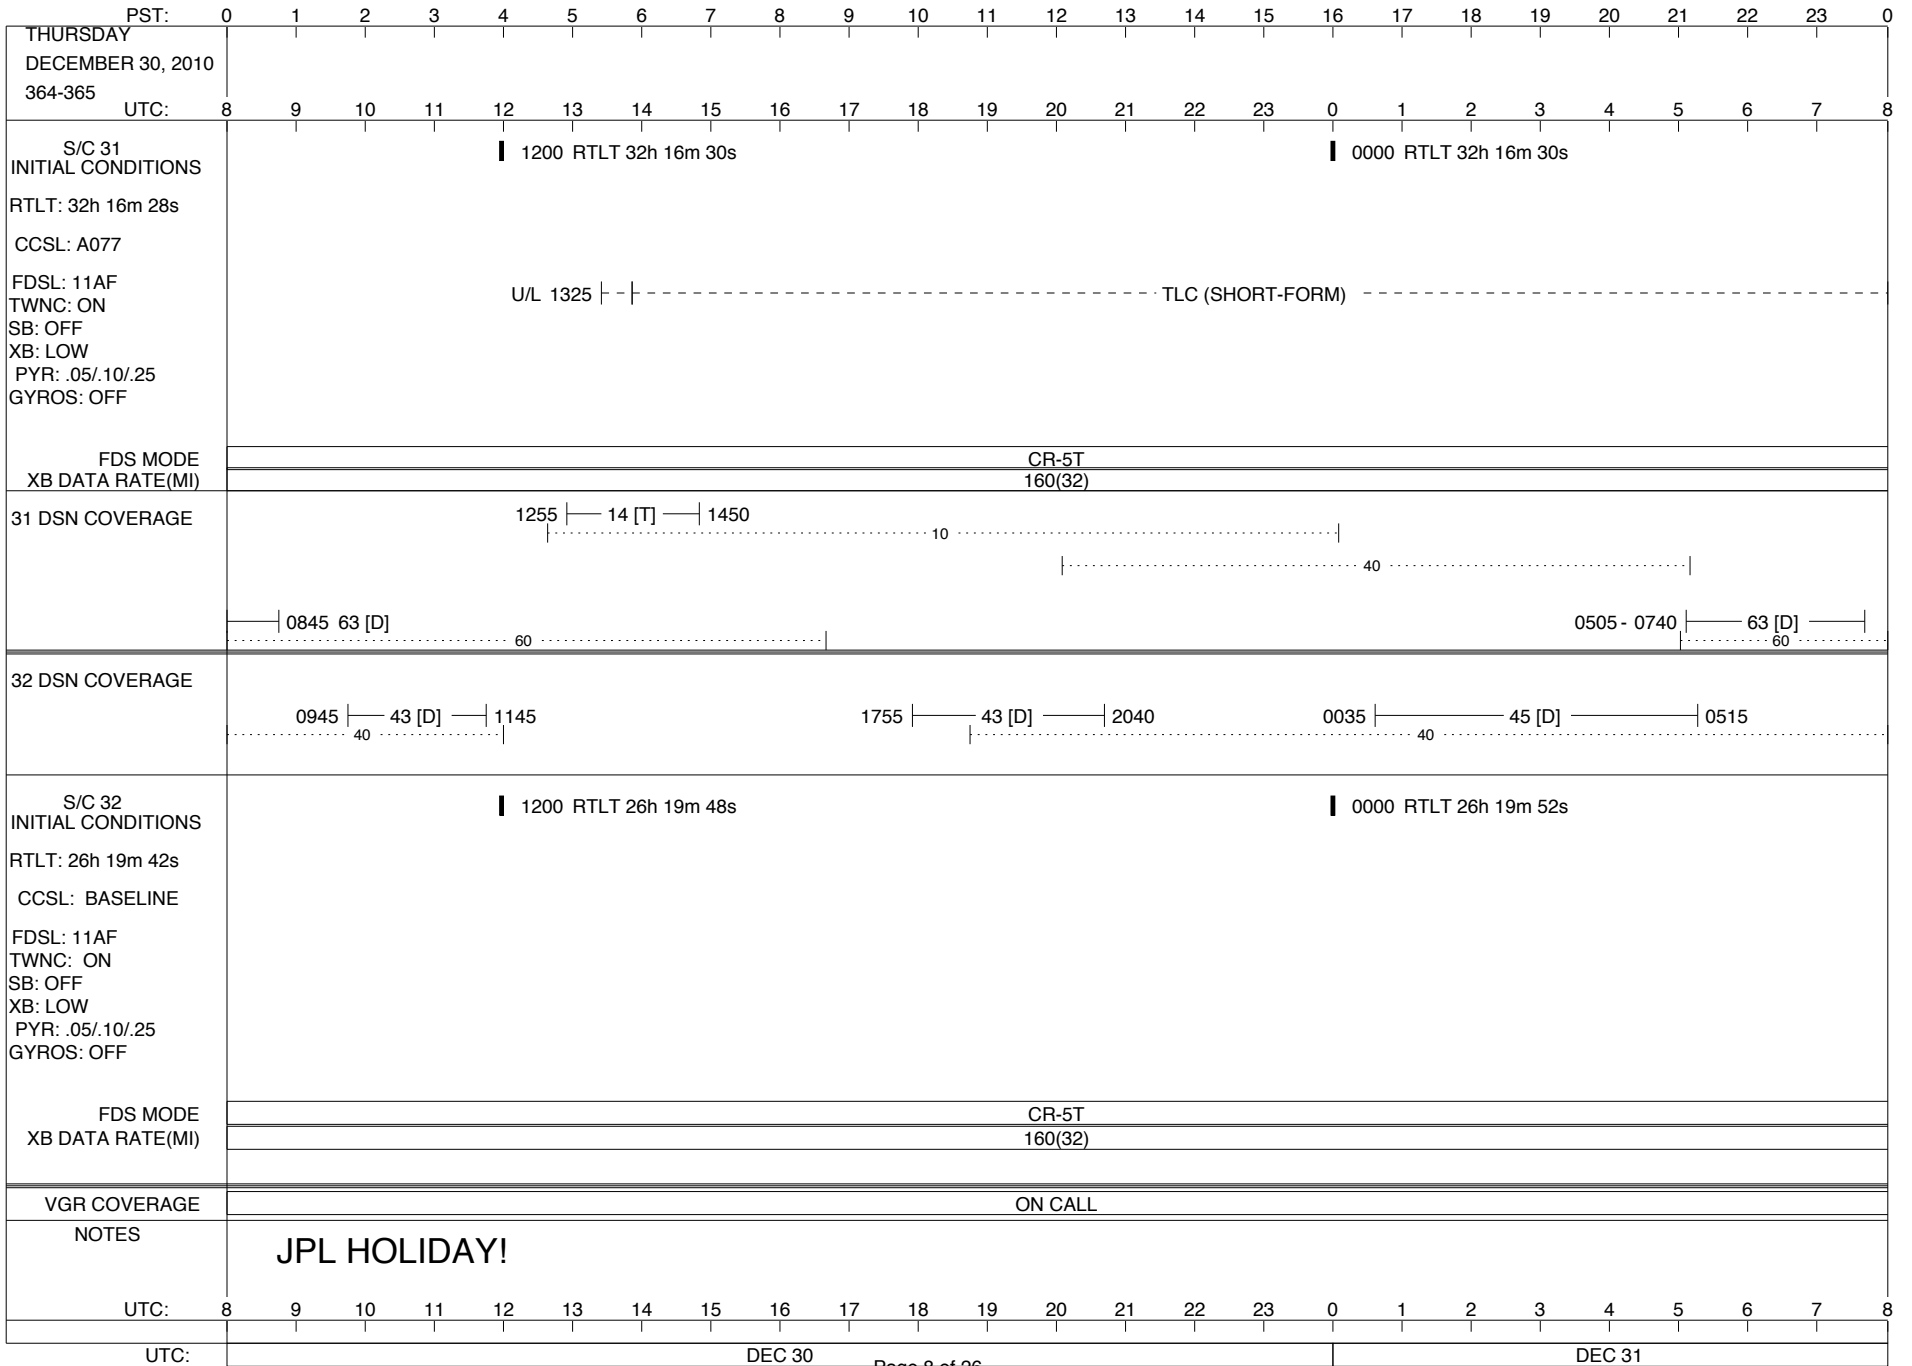

ISSUE DATE: 12/22/10 16:15