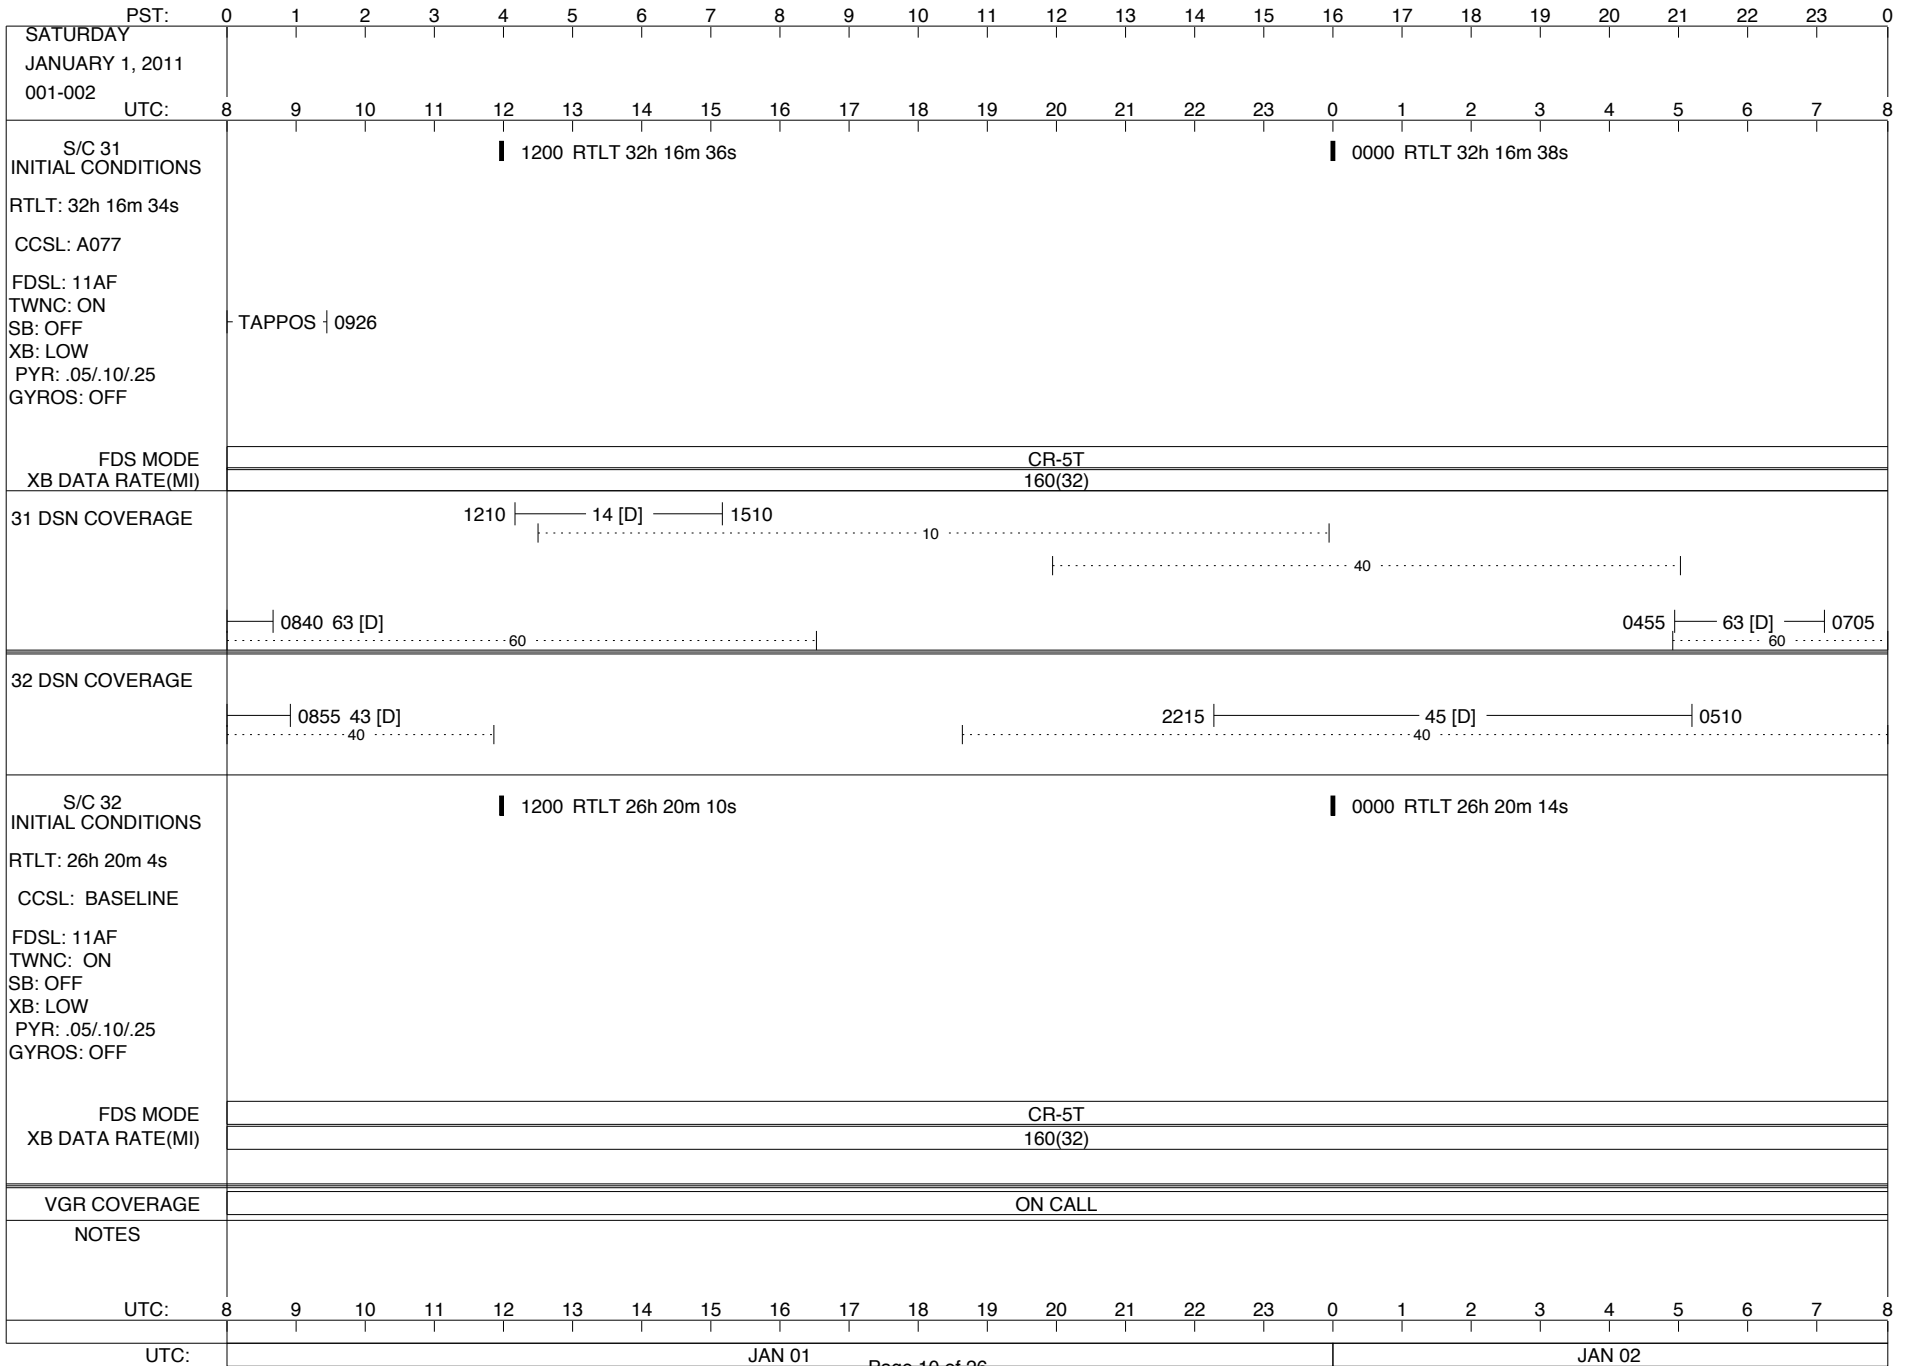

ISSUE DATE: 12/22/10 16:15