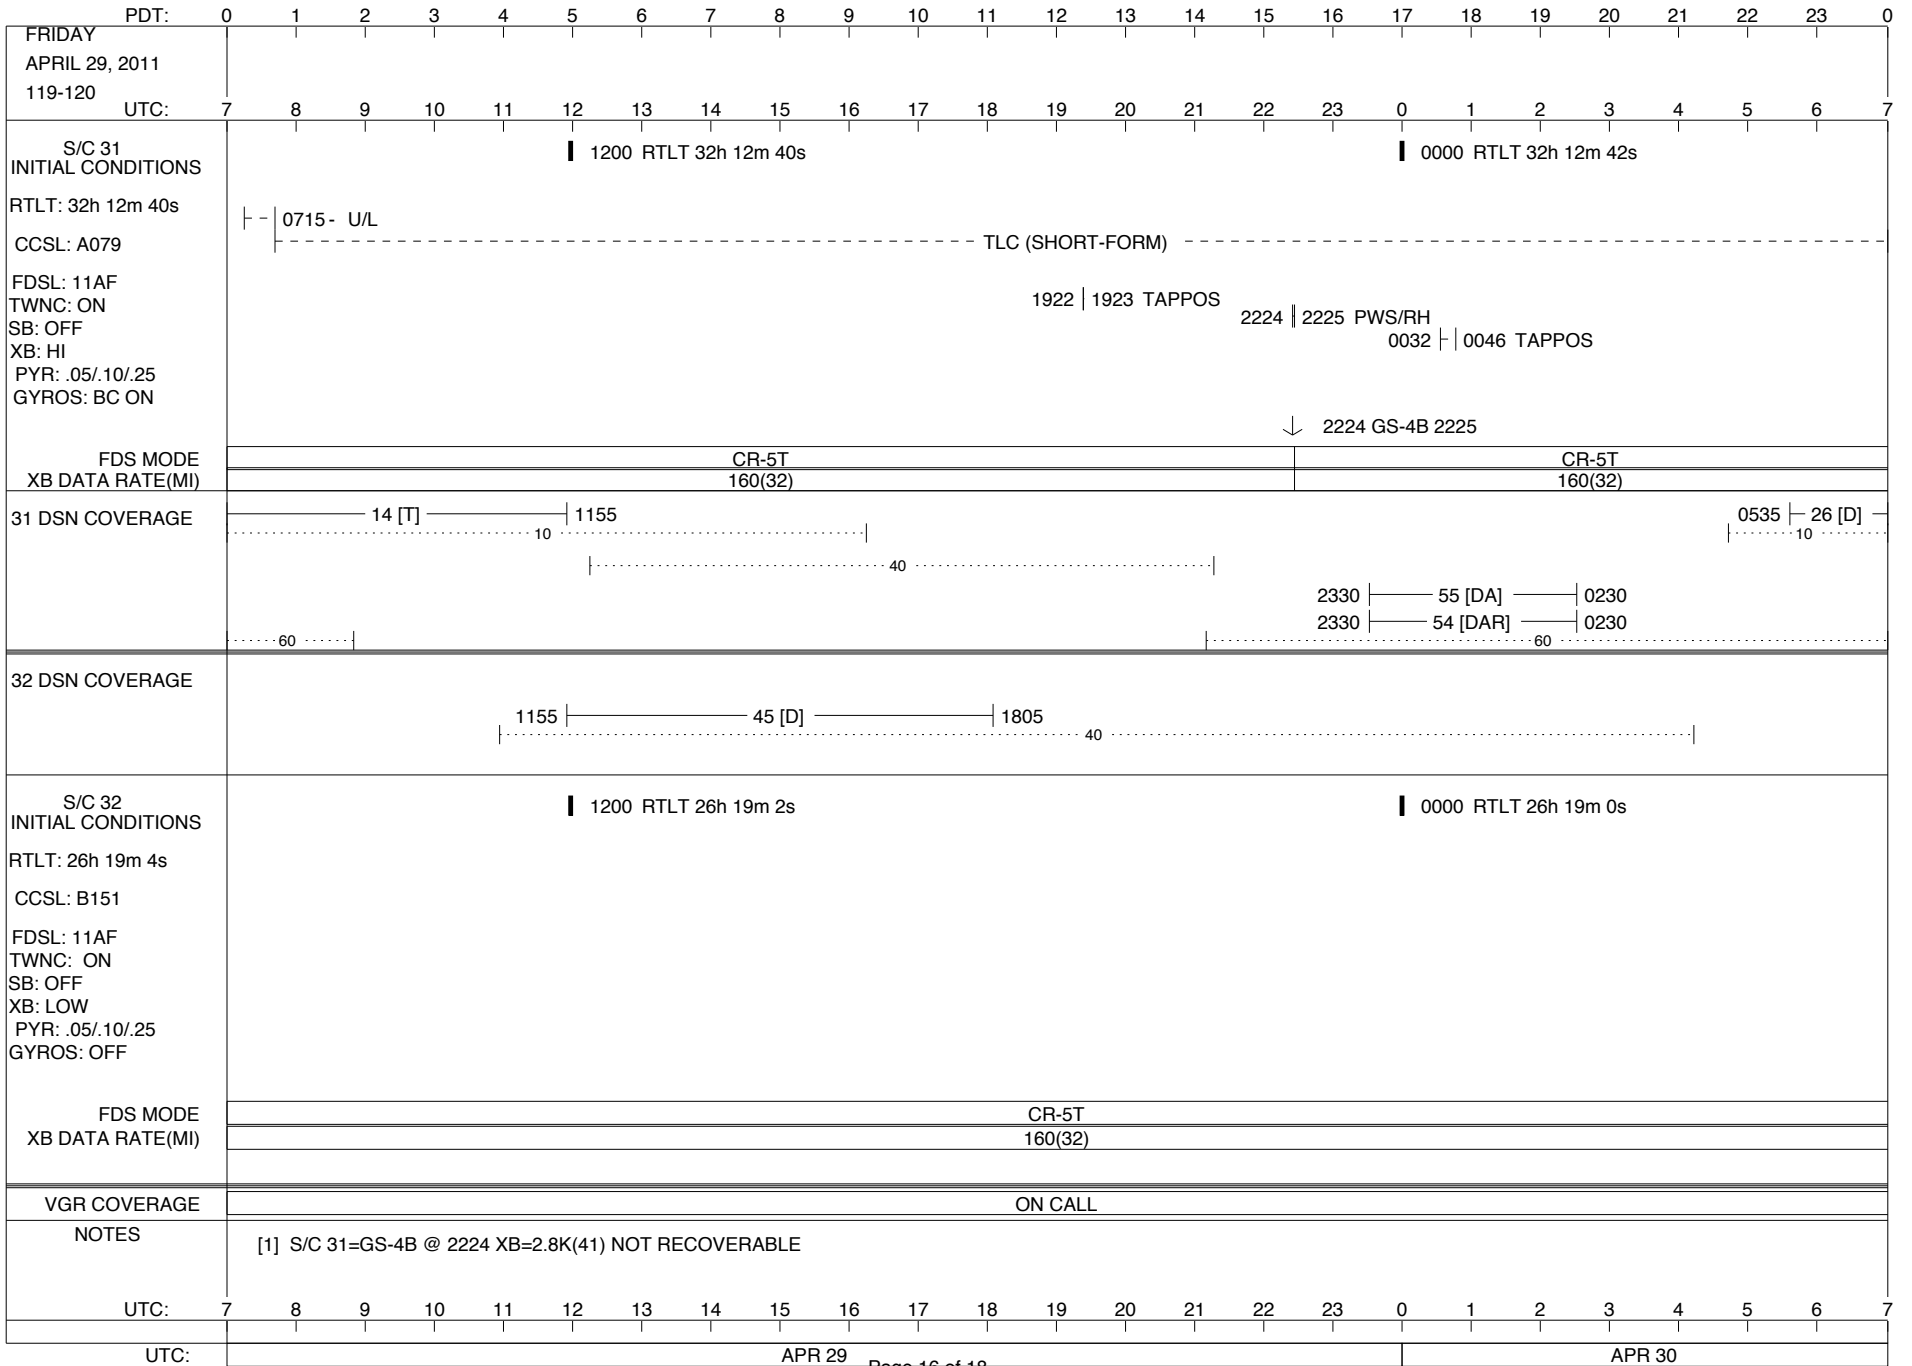

ISSUE DATE: 04/14/11 15:07