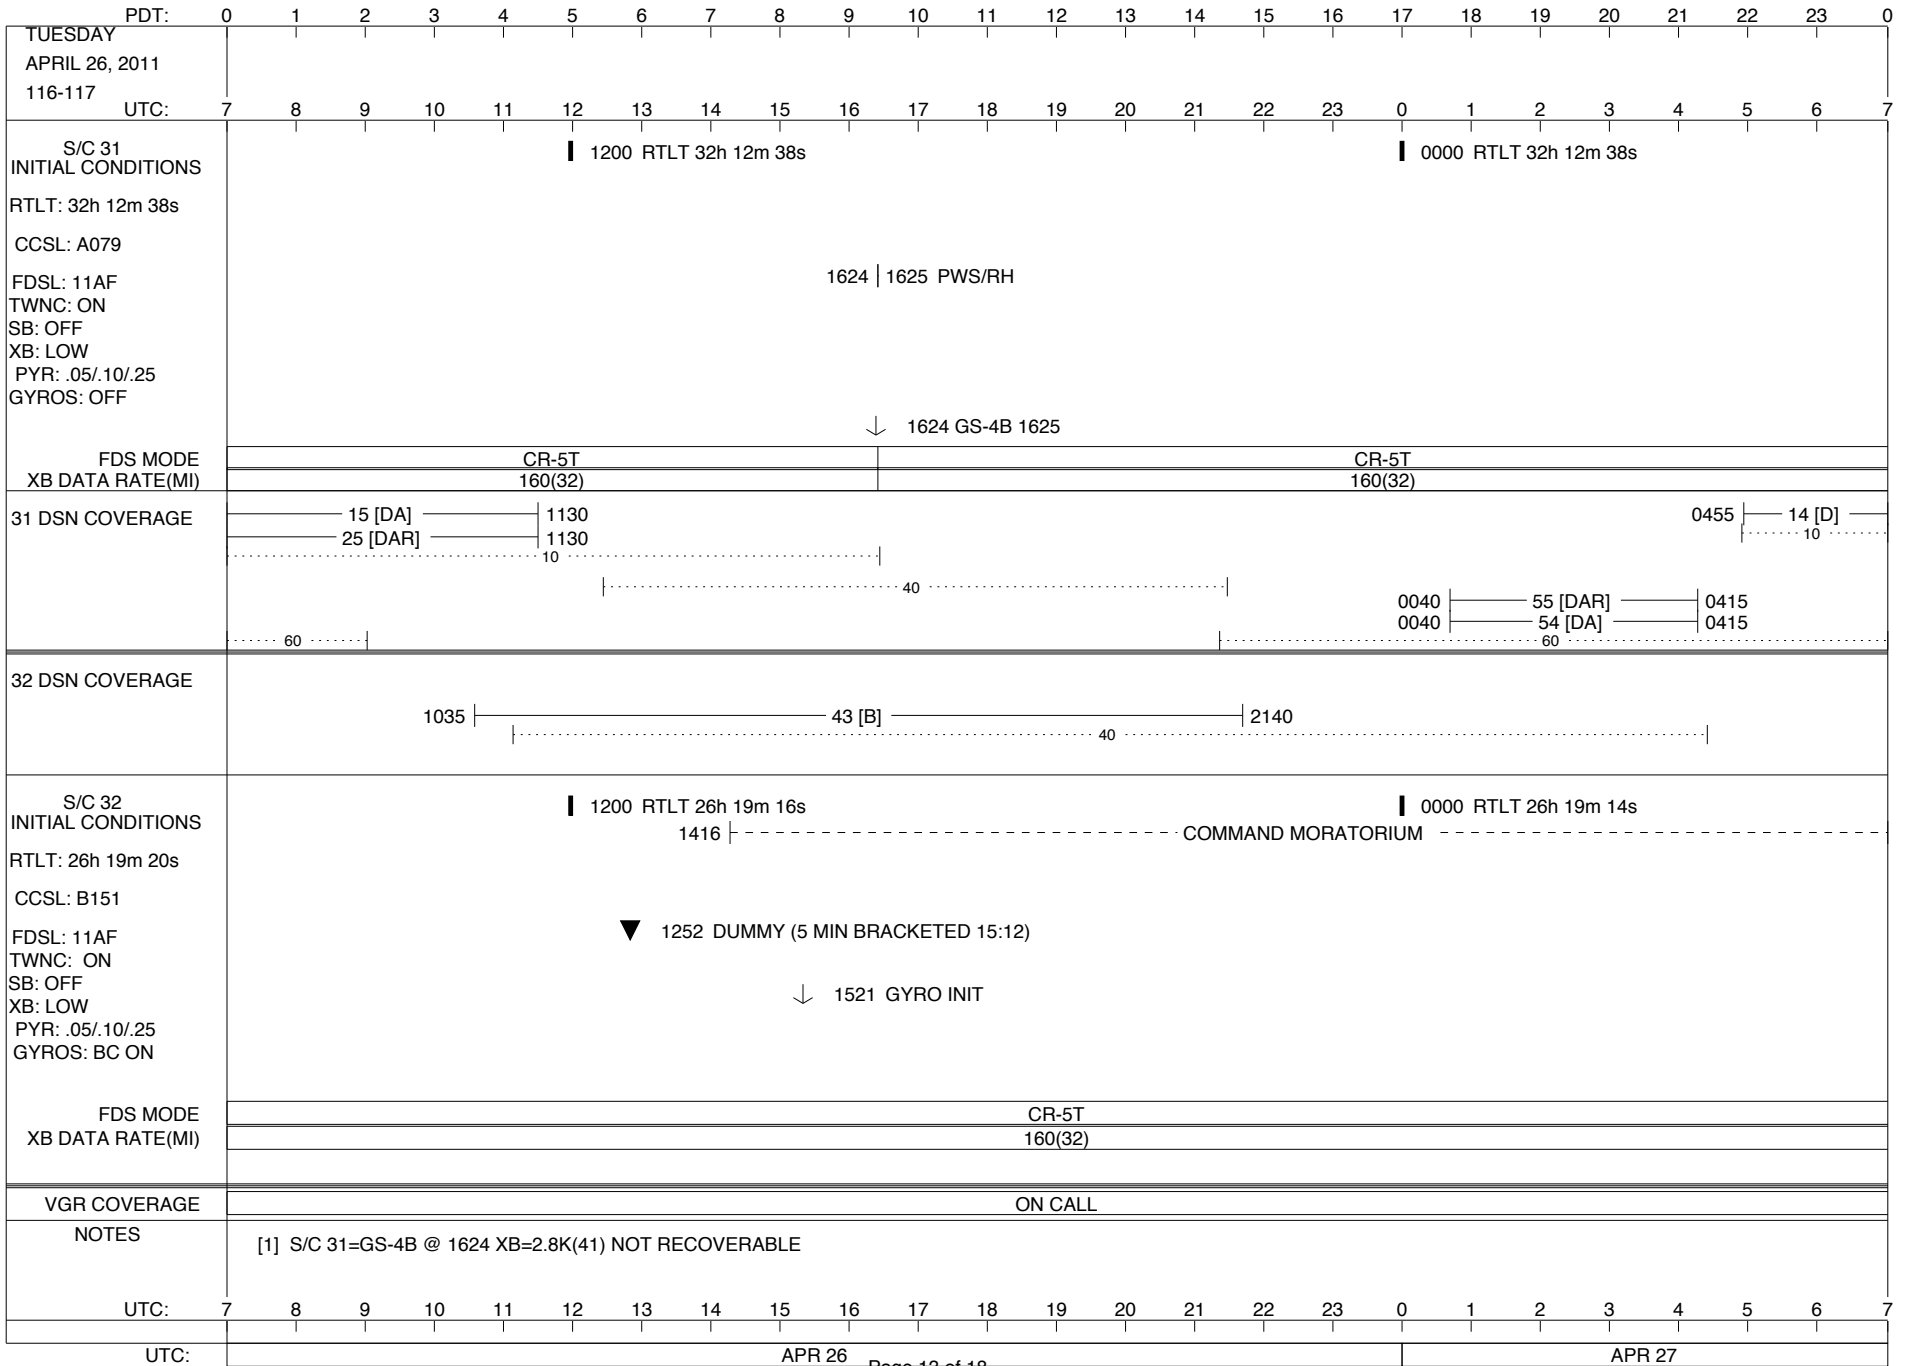

ISSUE DATE: 04/14/11 15:07