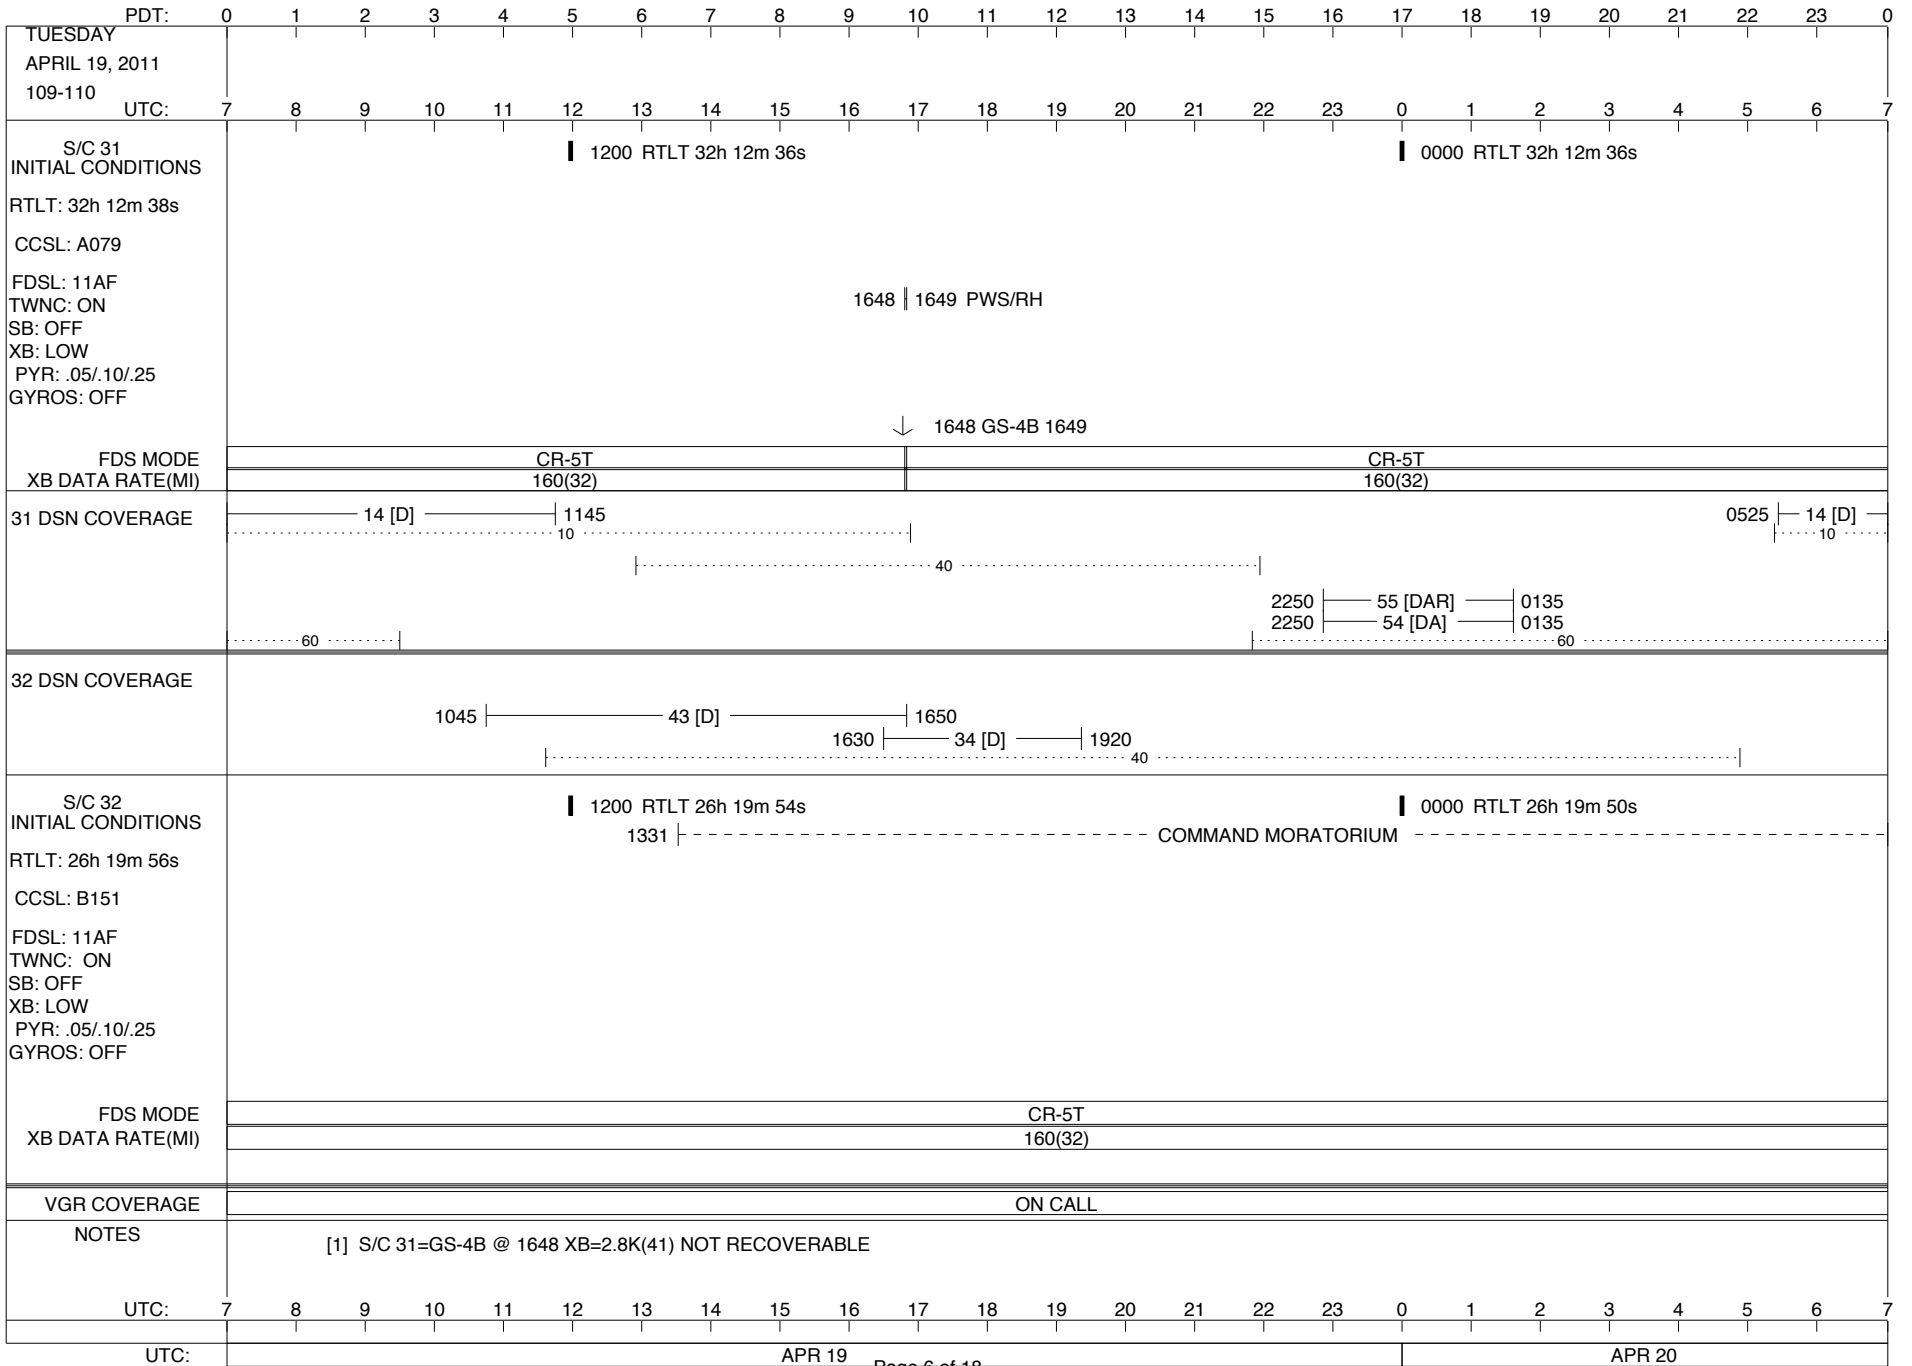

ISSUE DATE: 04/14/11 15:07