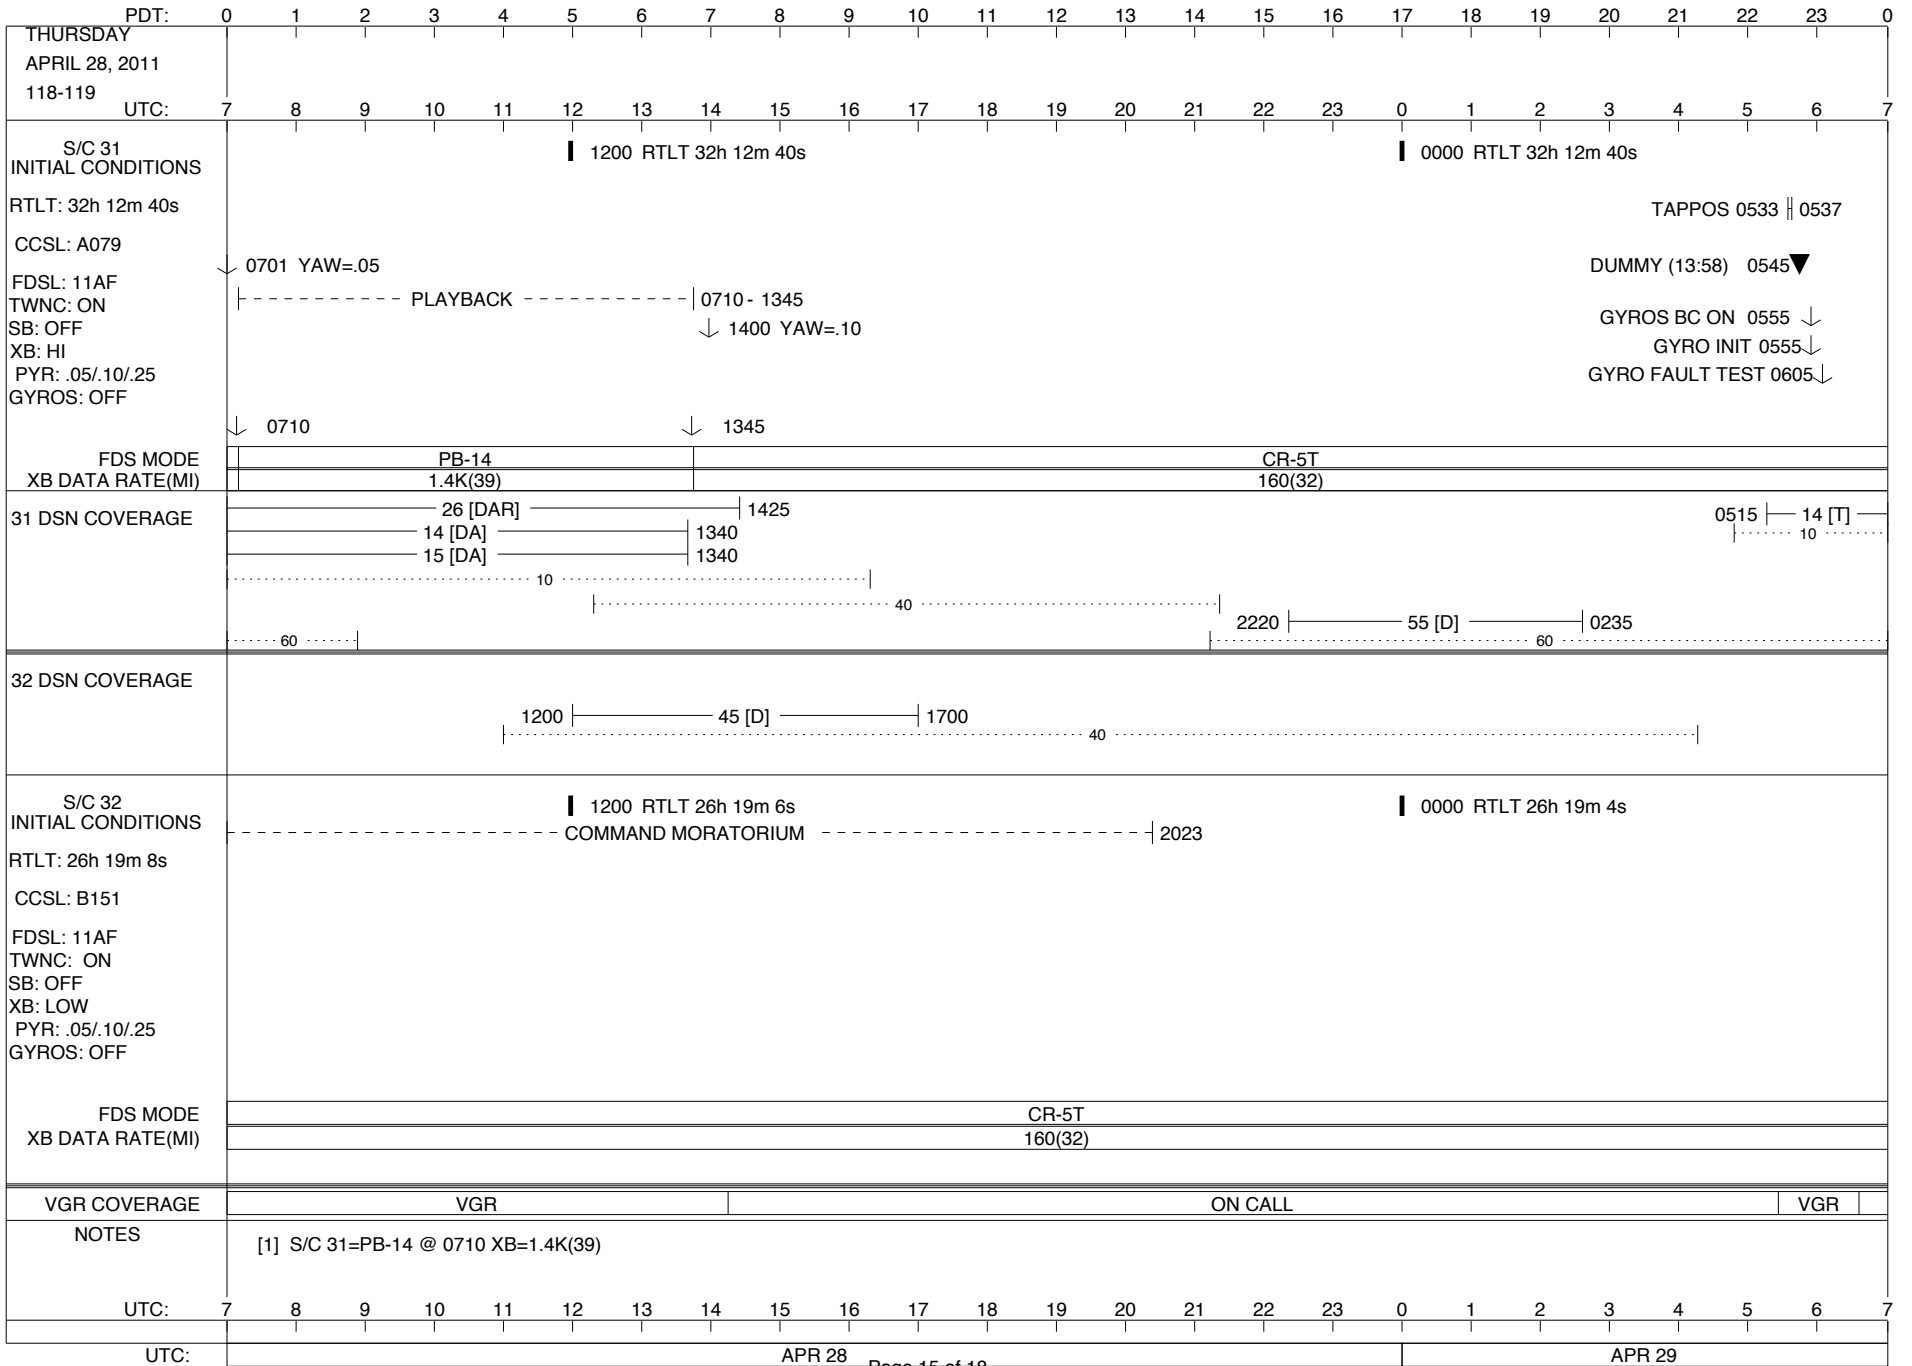

ISSUE DATE: 04/14/11 15:07