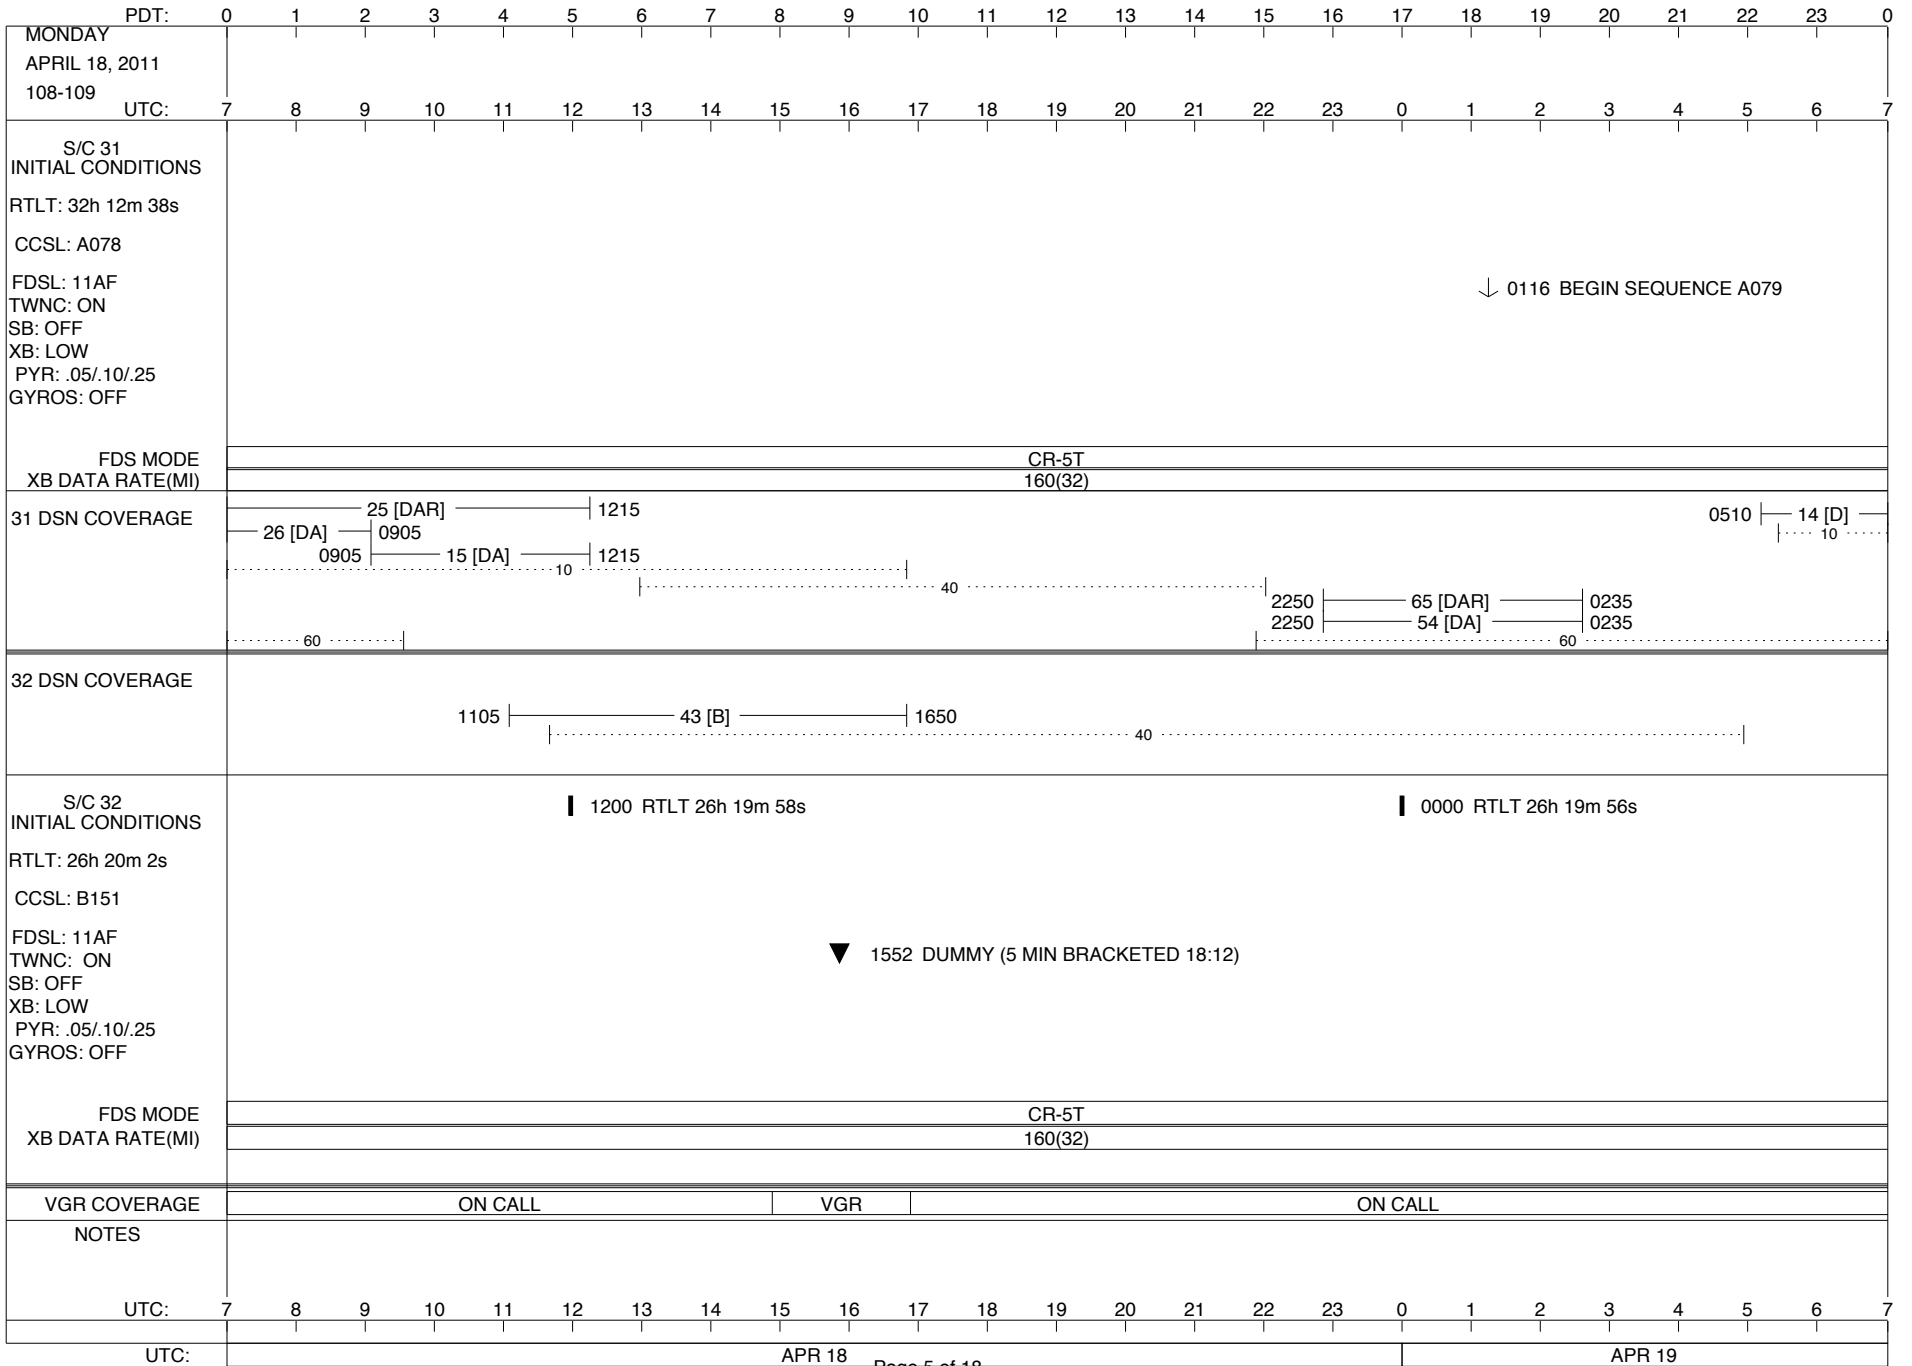

ISSUE DATE: 04/14/11 15:07