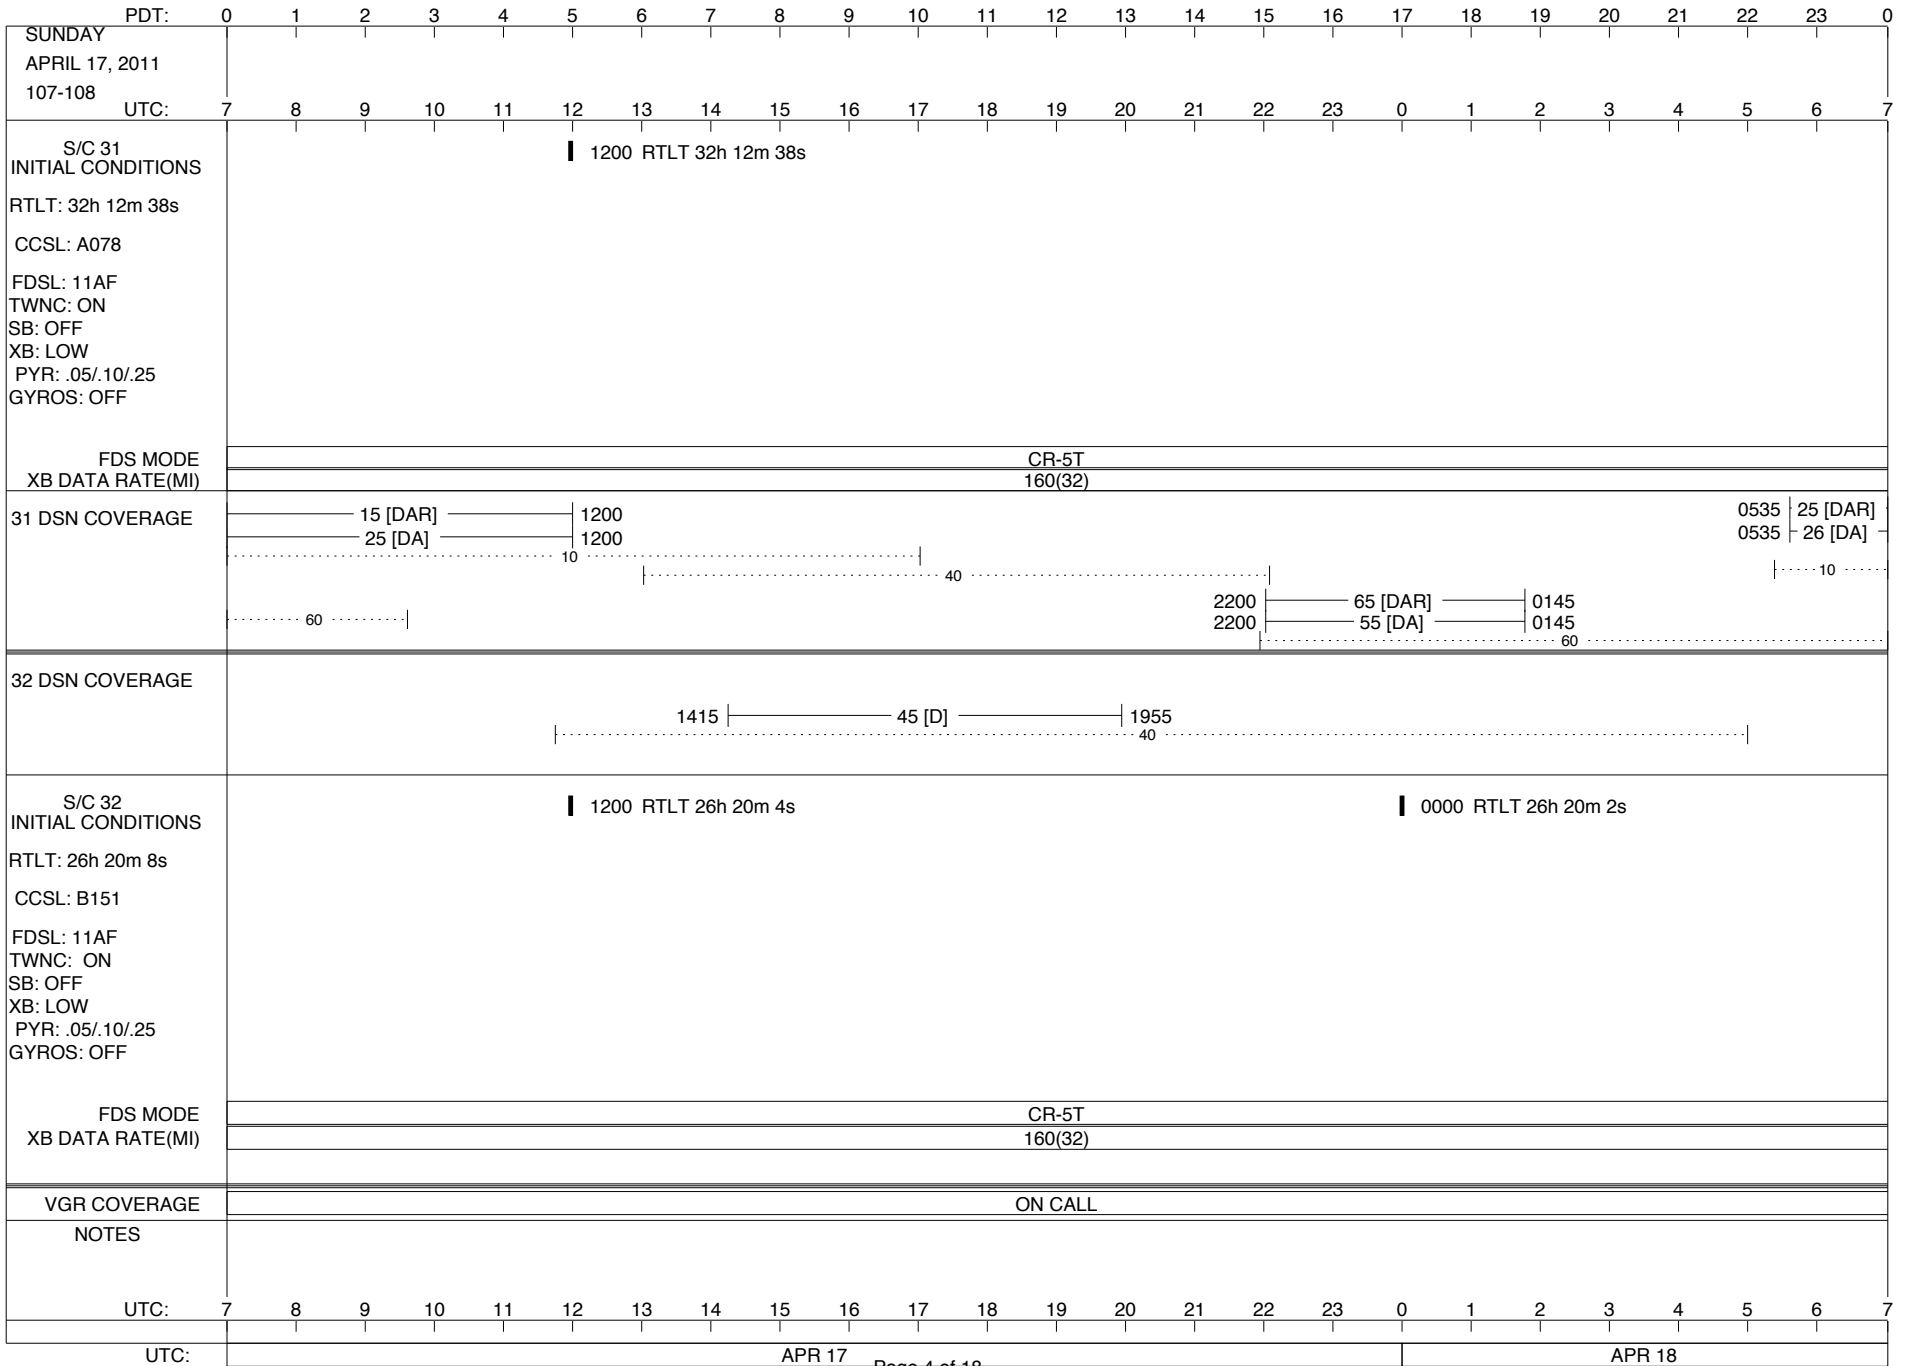

ISSUE DATE: 04/14/11 15:07