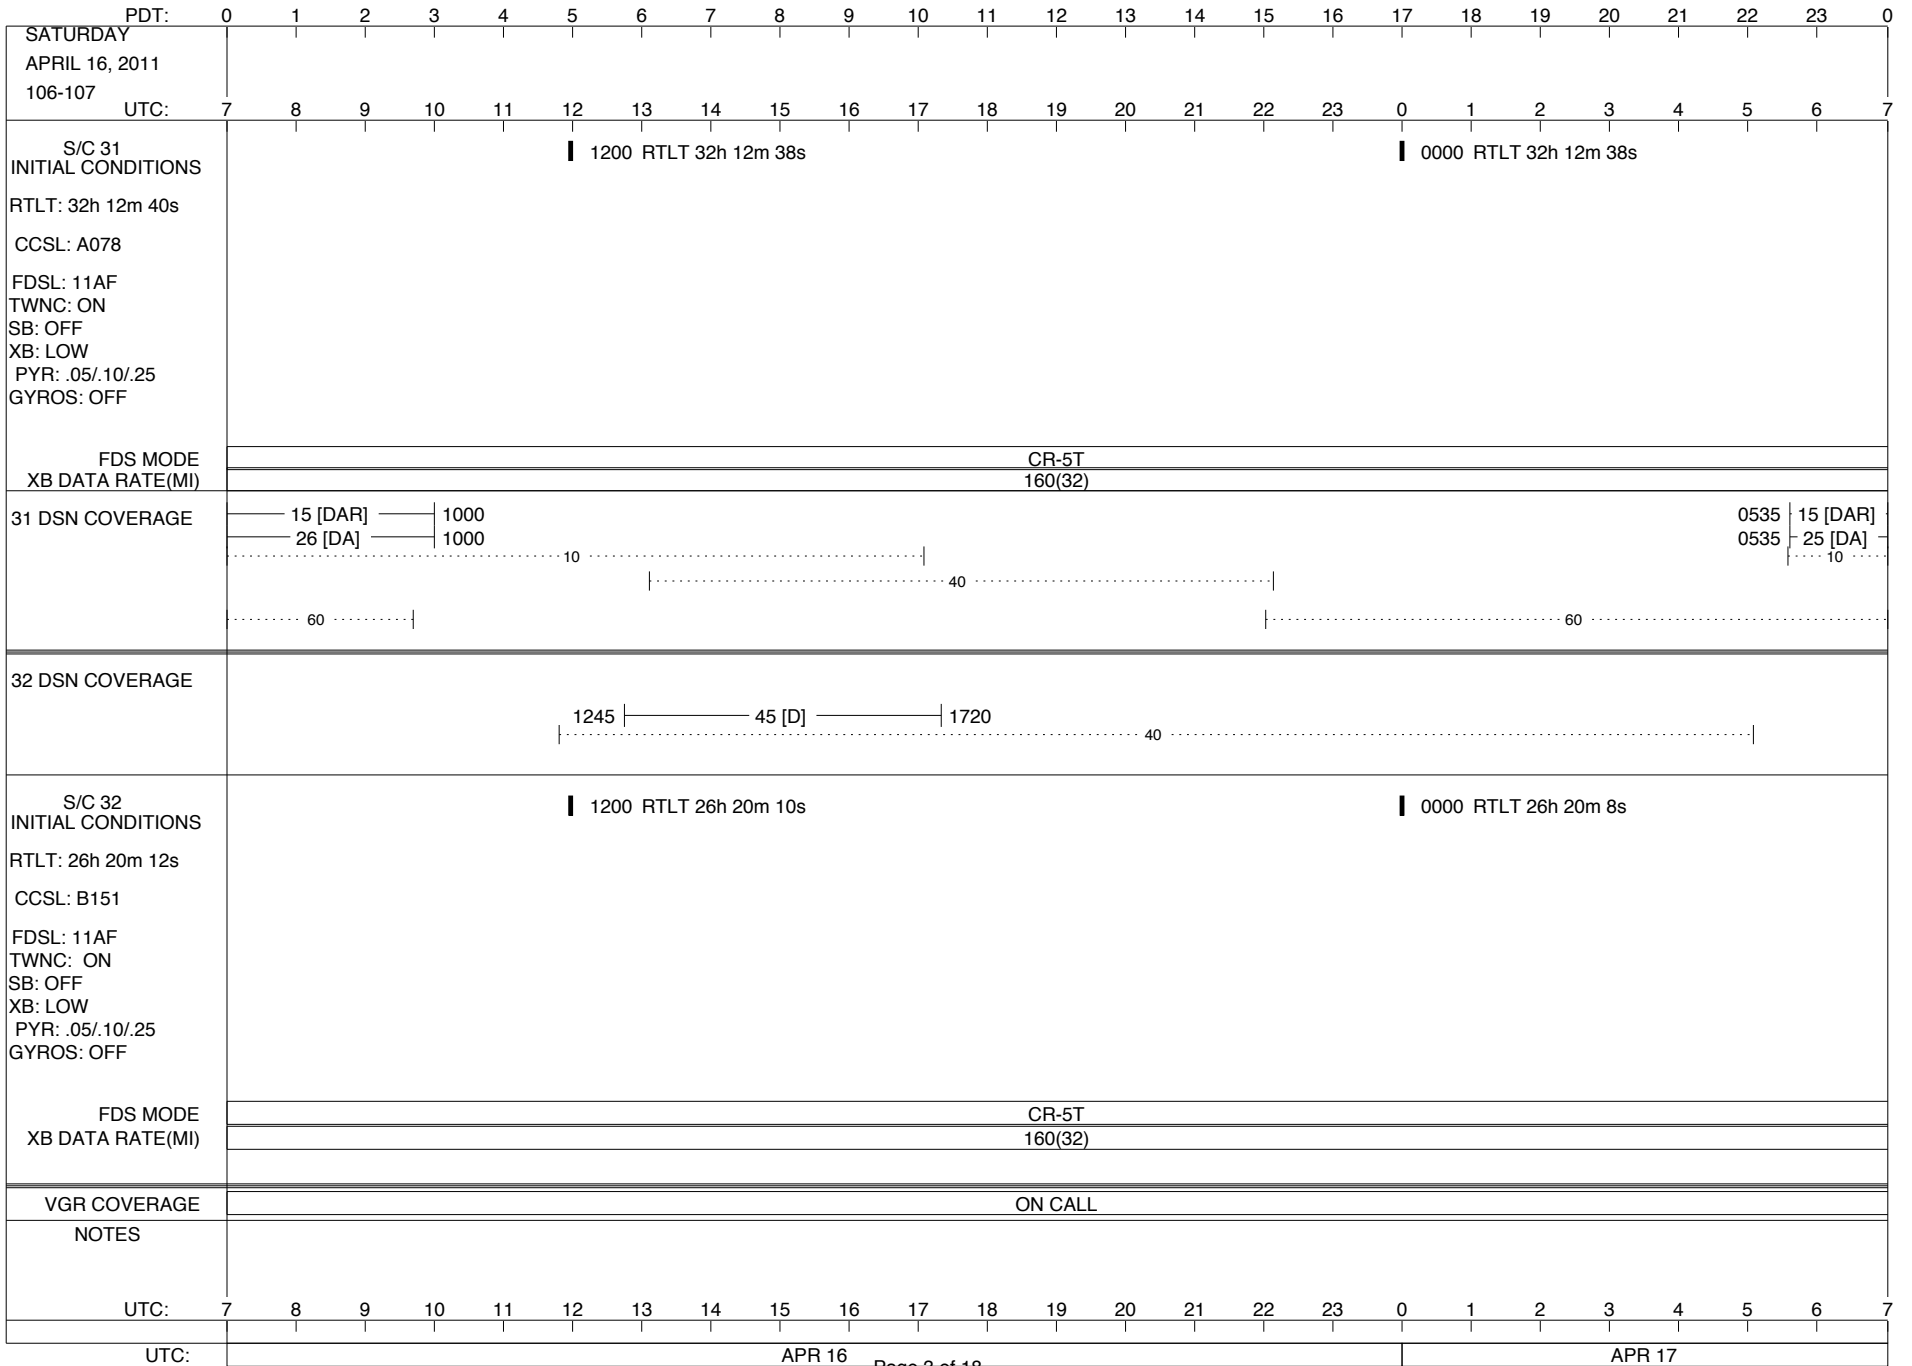

ISSUE DATE: 04/14/11 15:07