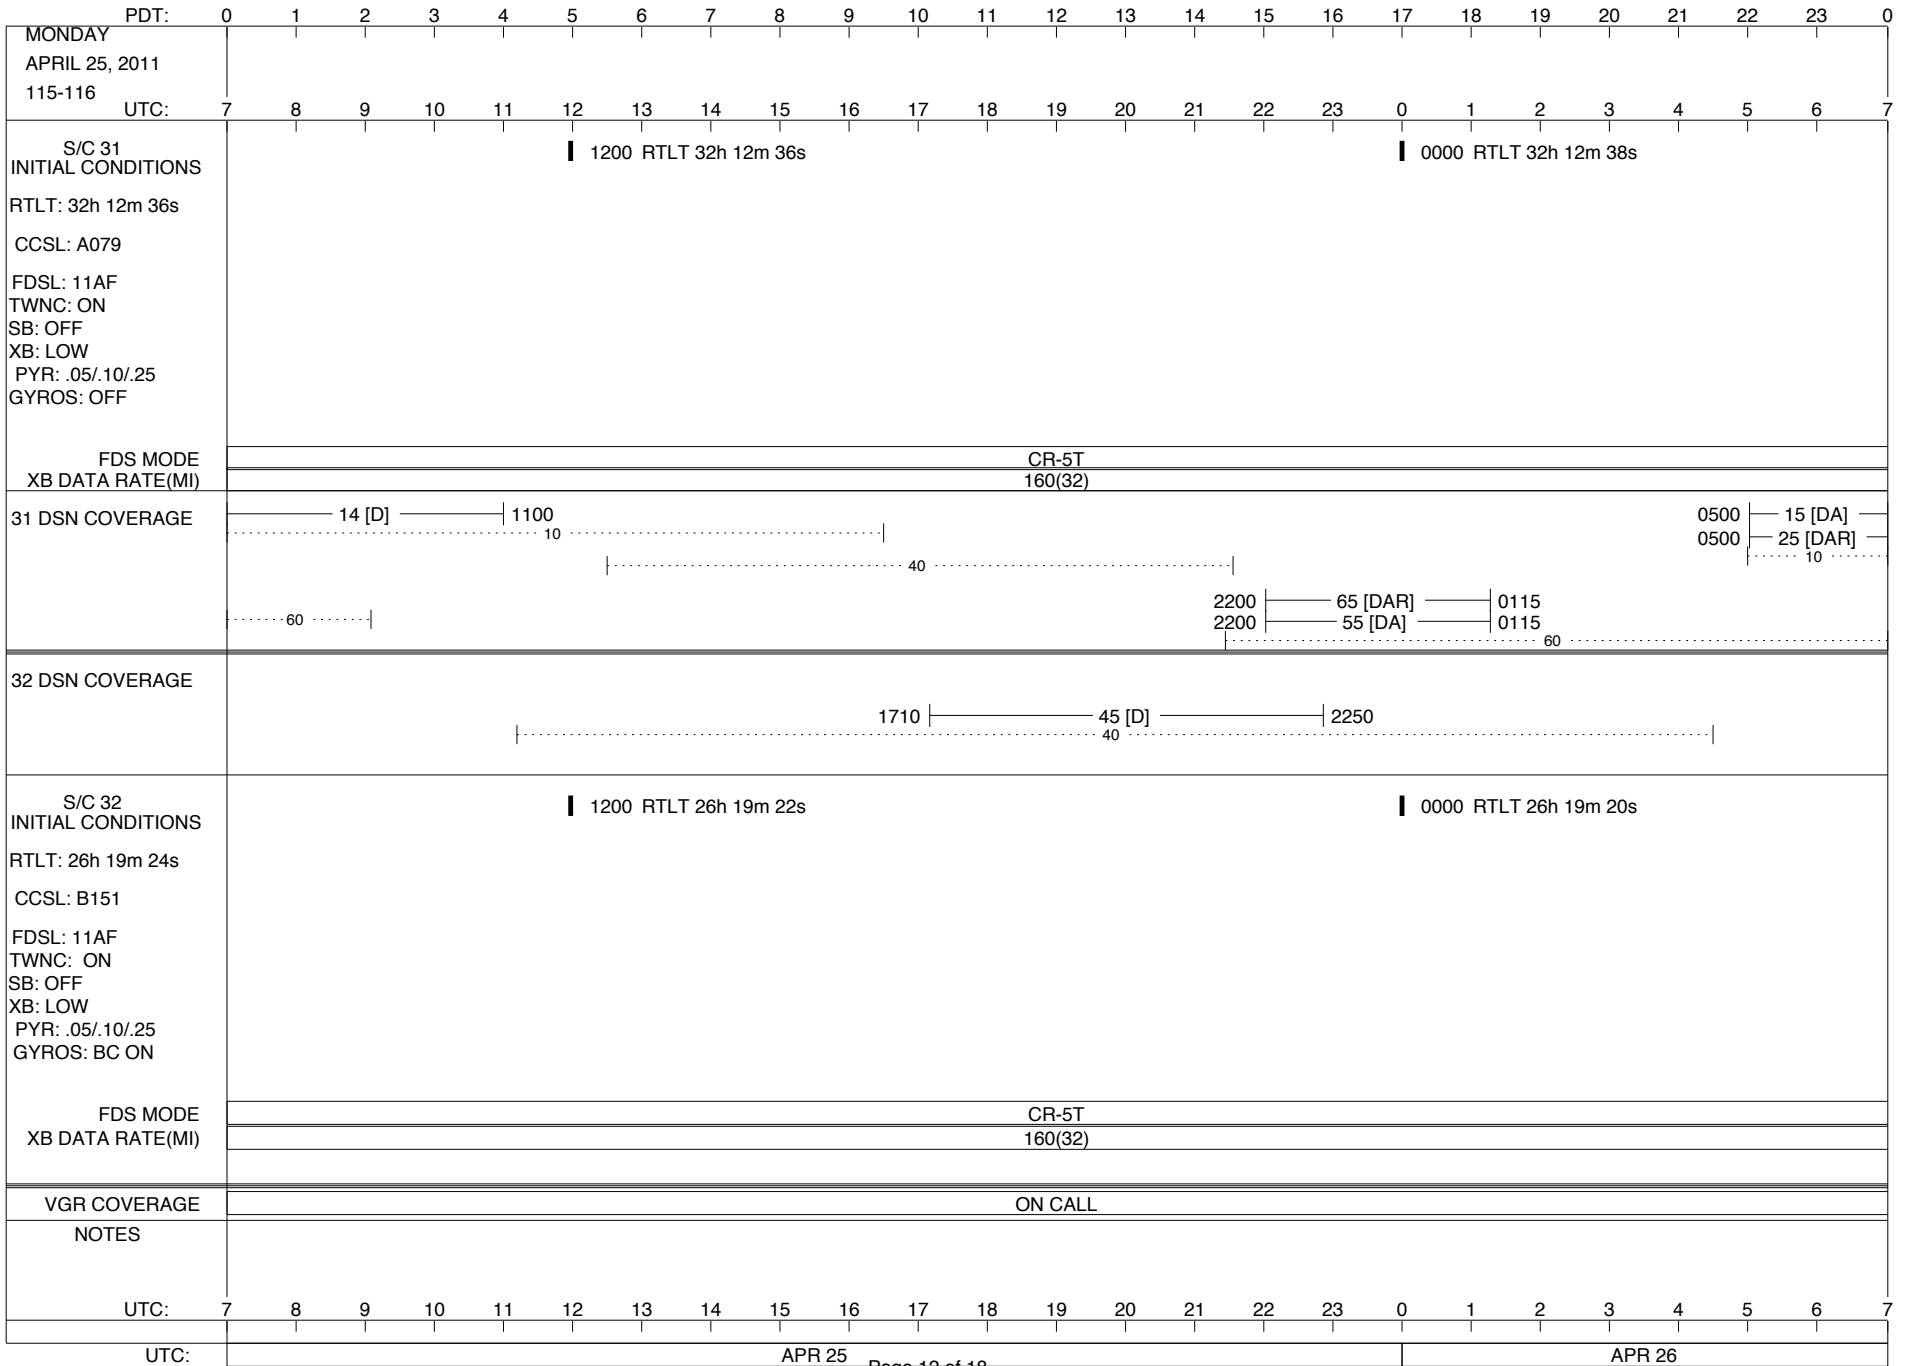

ISSUE DATE: 04/14/11 15:07