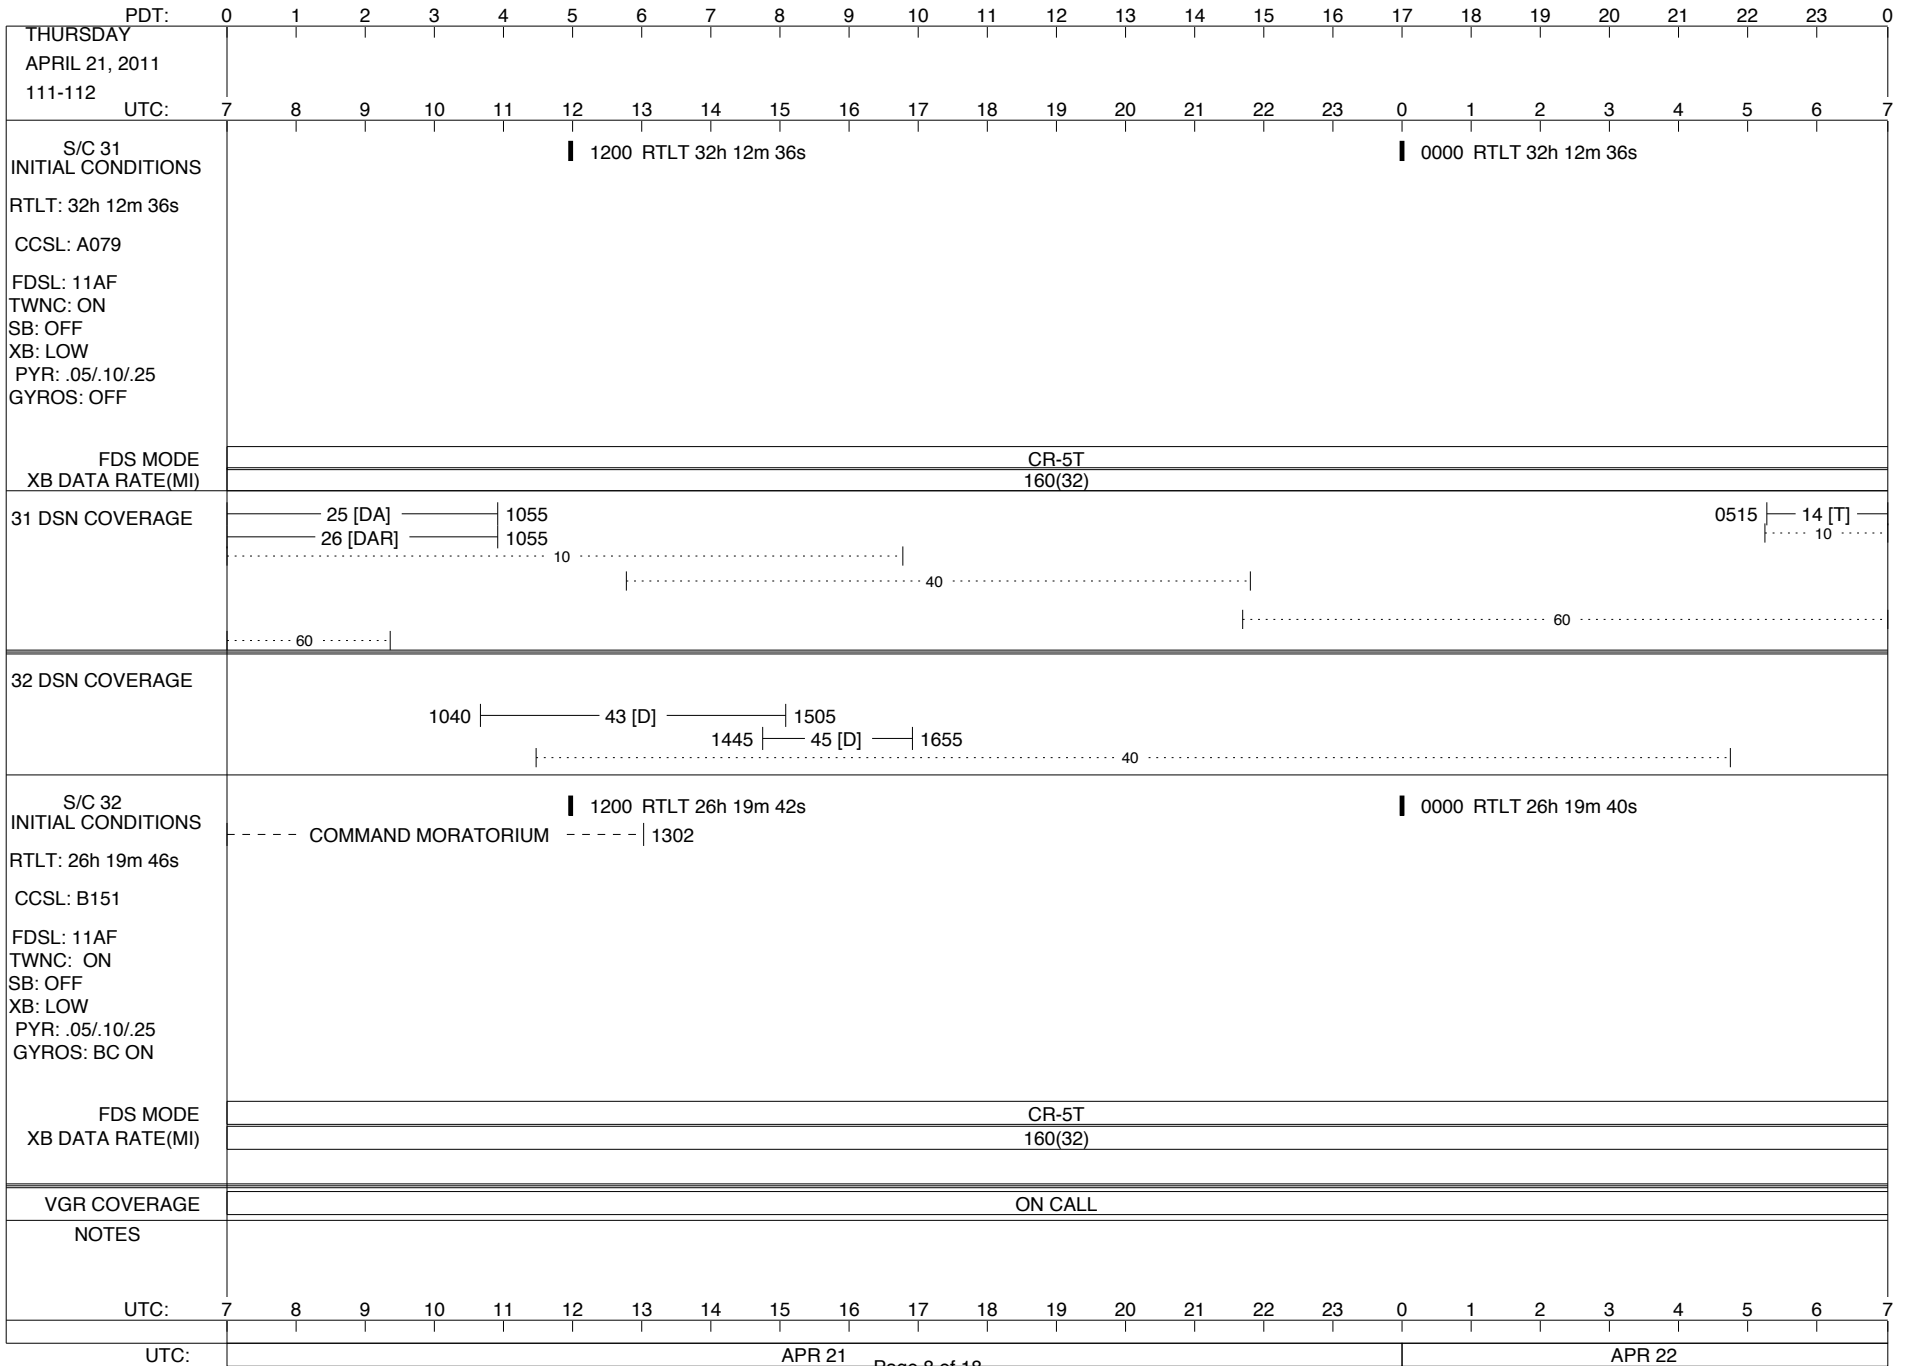

ISSUE DATE: 04/14/11 15:07