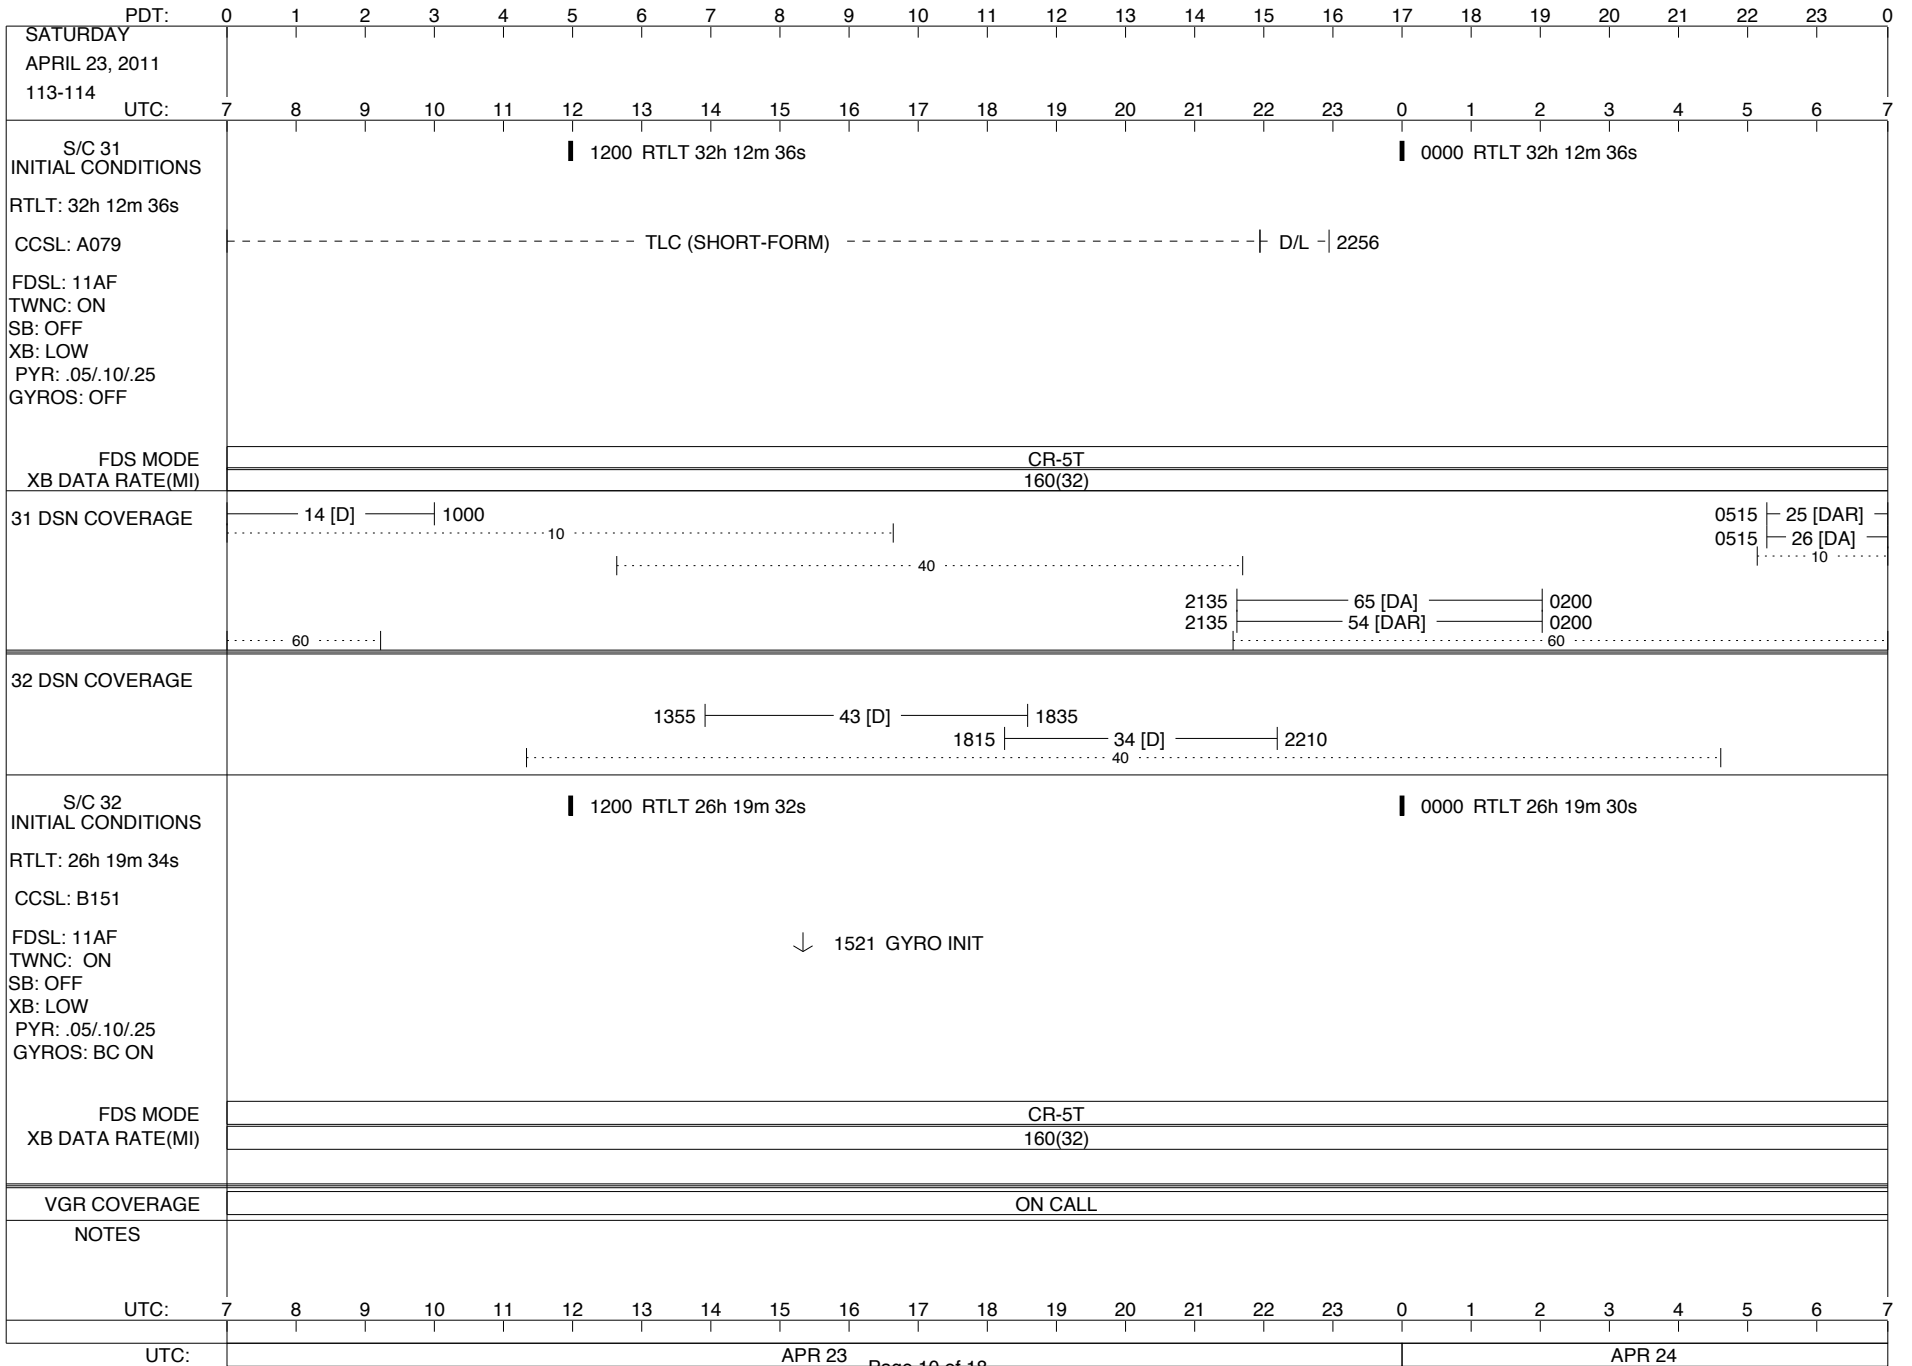

ISSUE DATE: 04/14/11 15:07