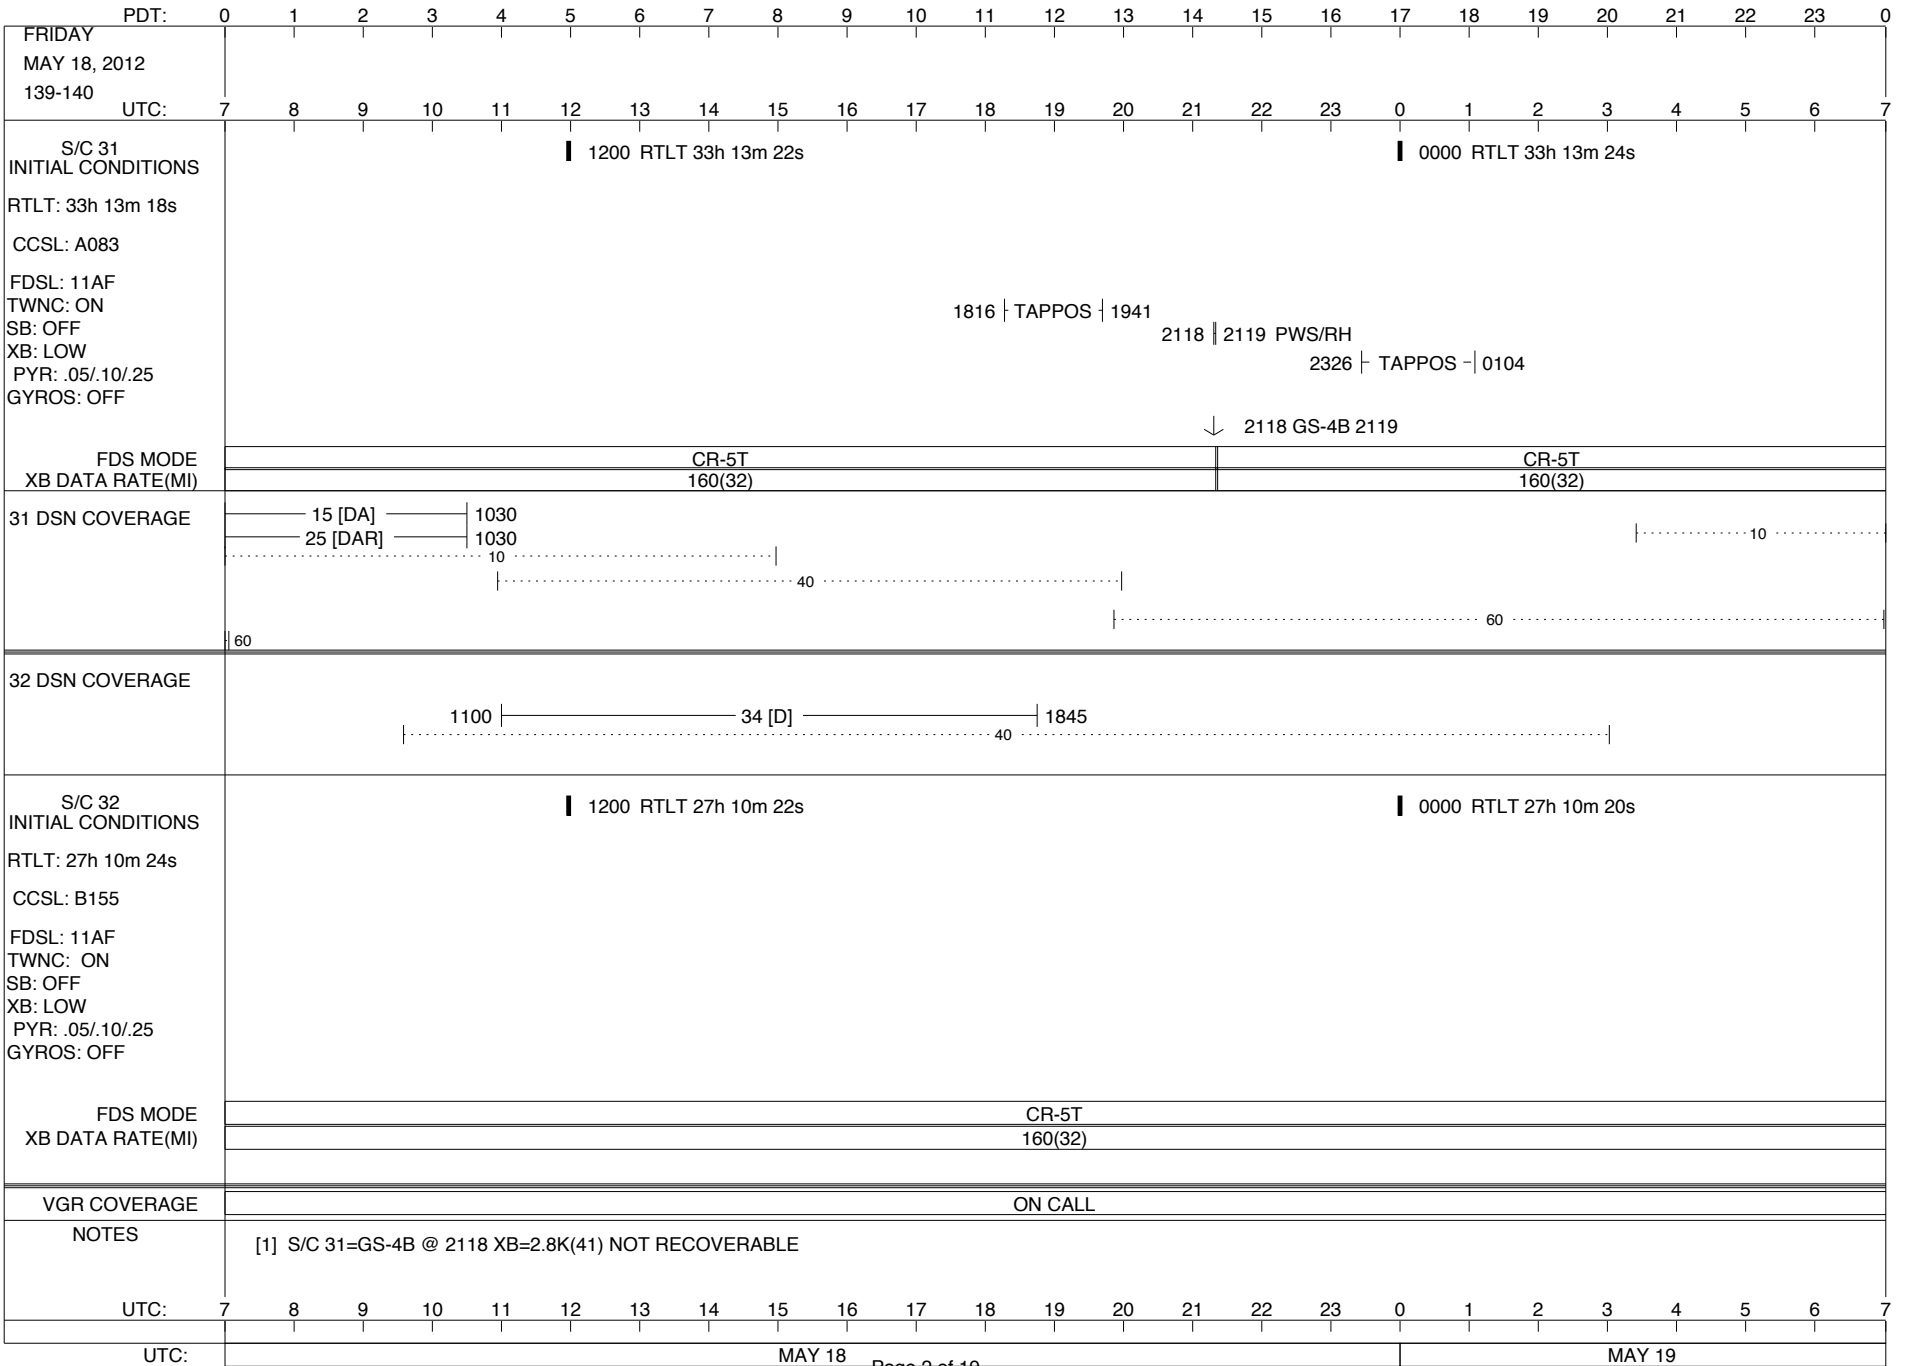

ISSUE DATE: 05/24/12 12:42