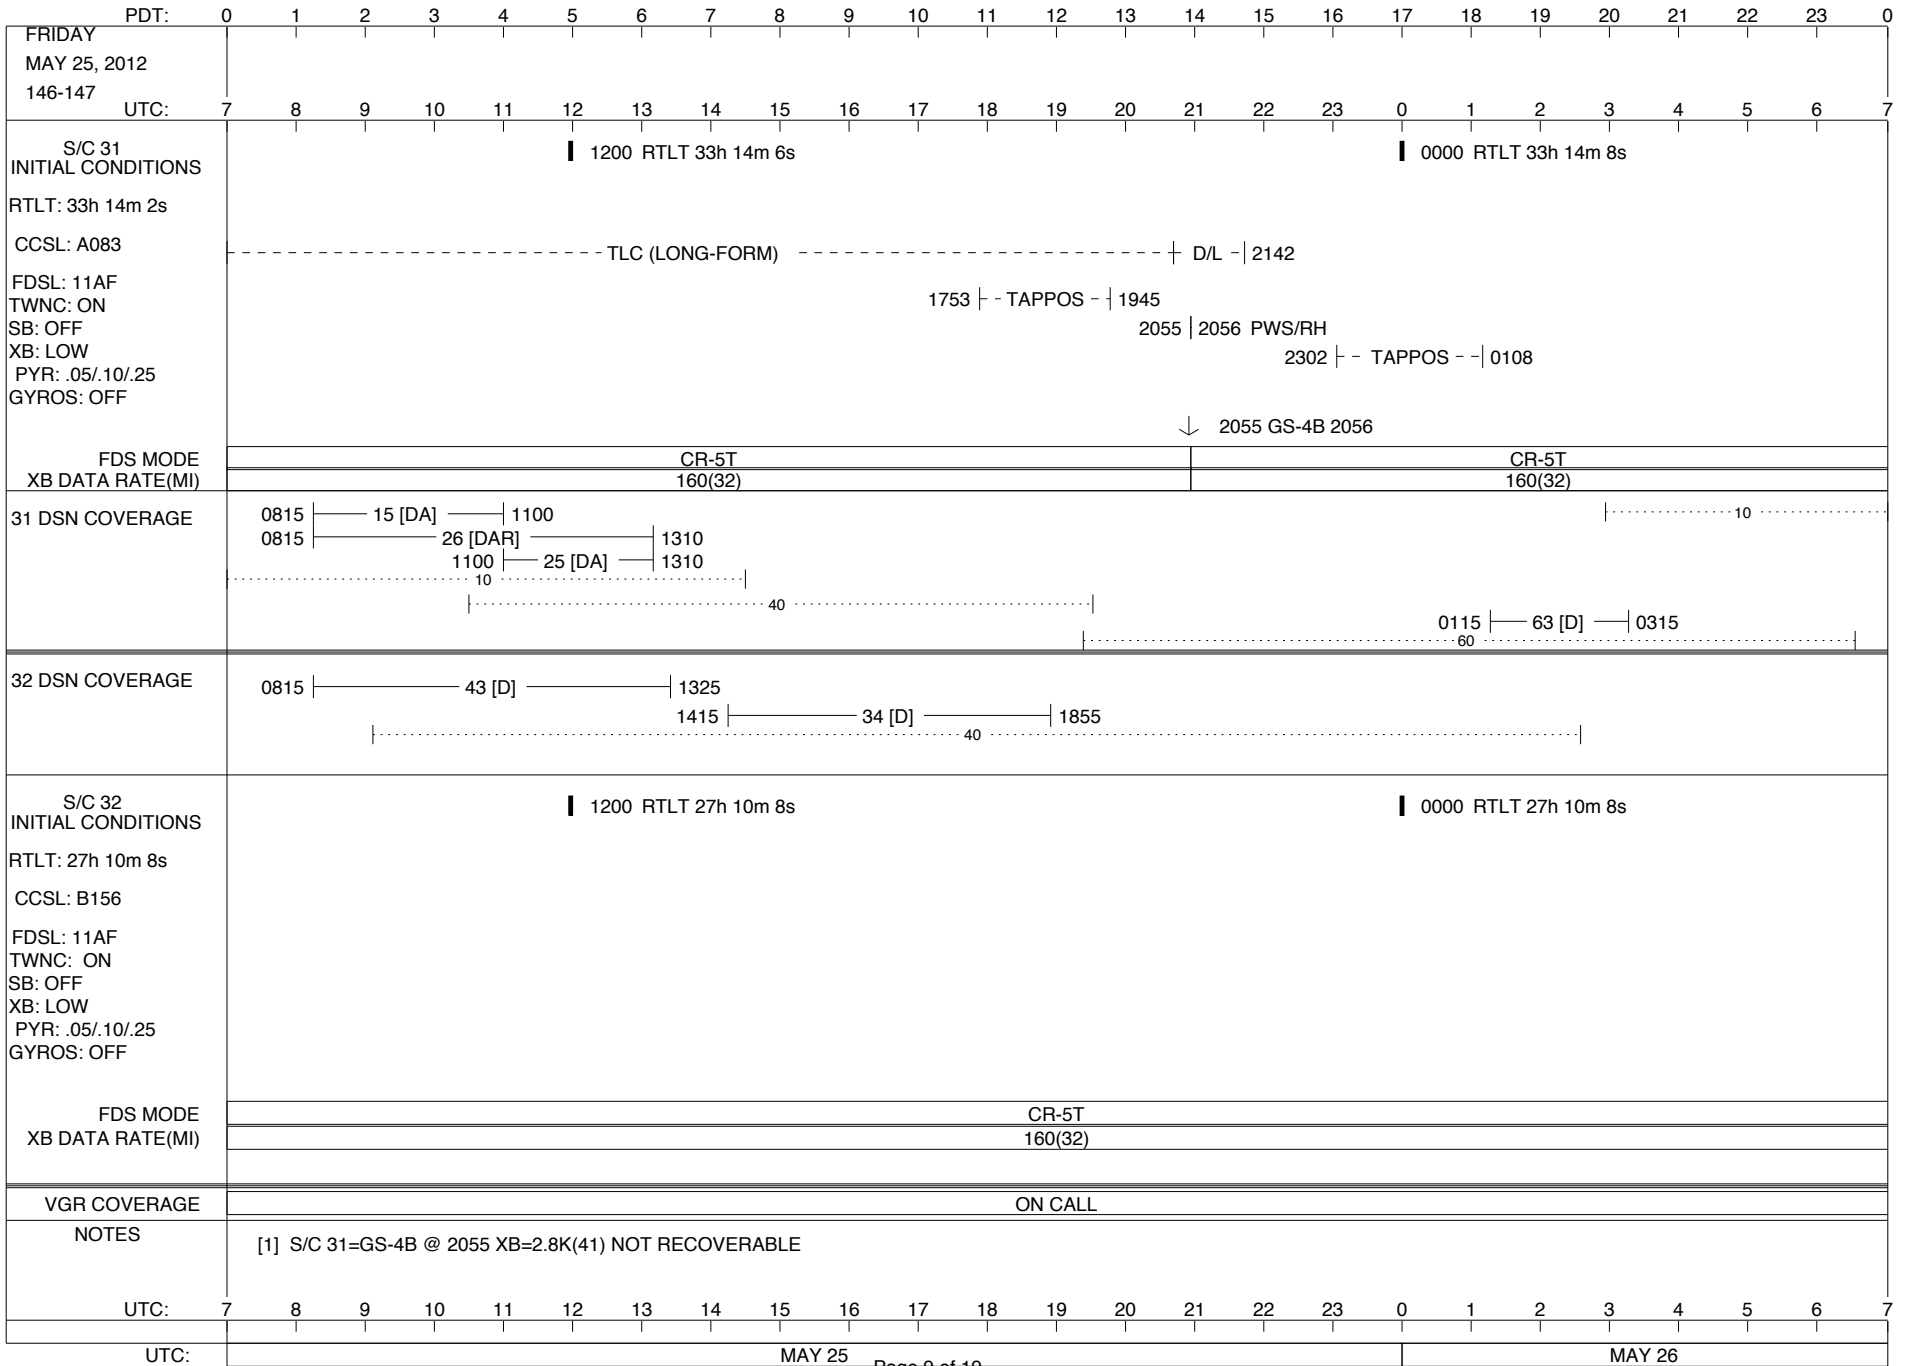

ISSUE DATE: 05/24/12 12:42