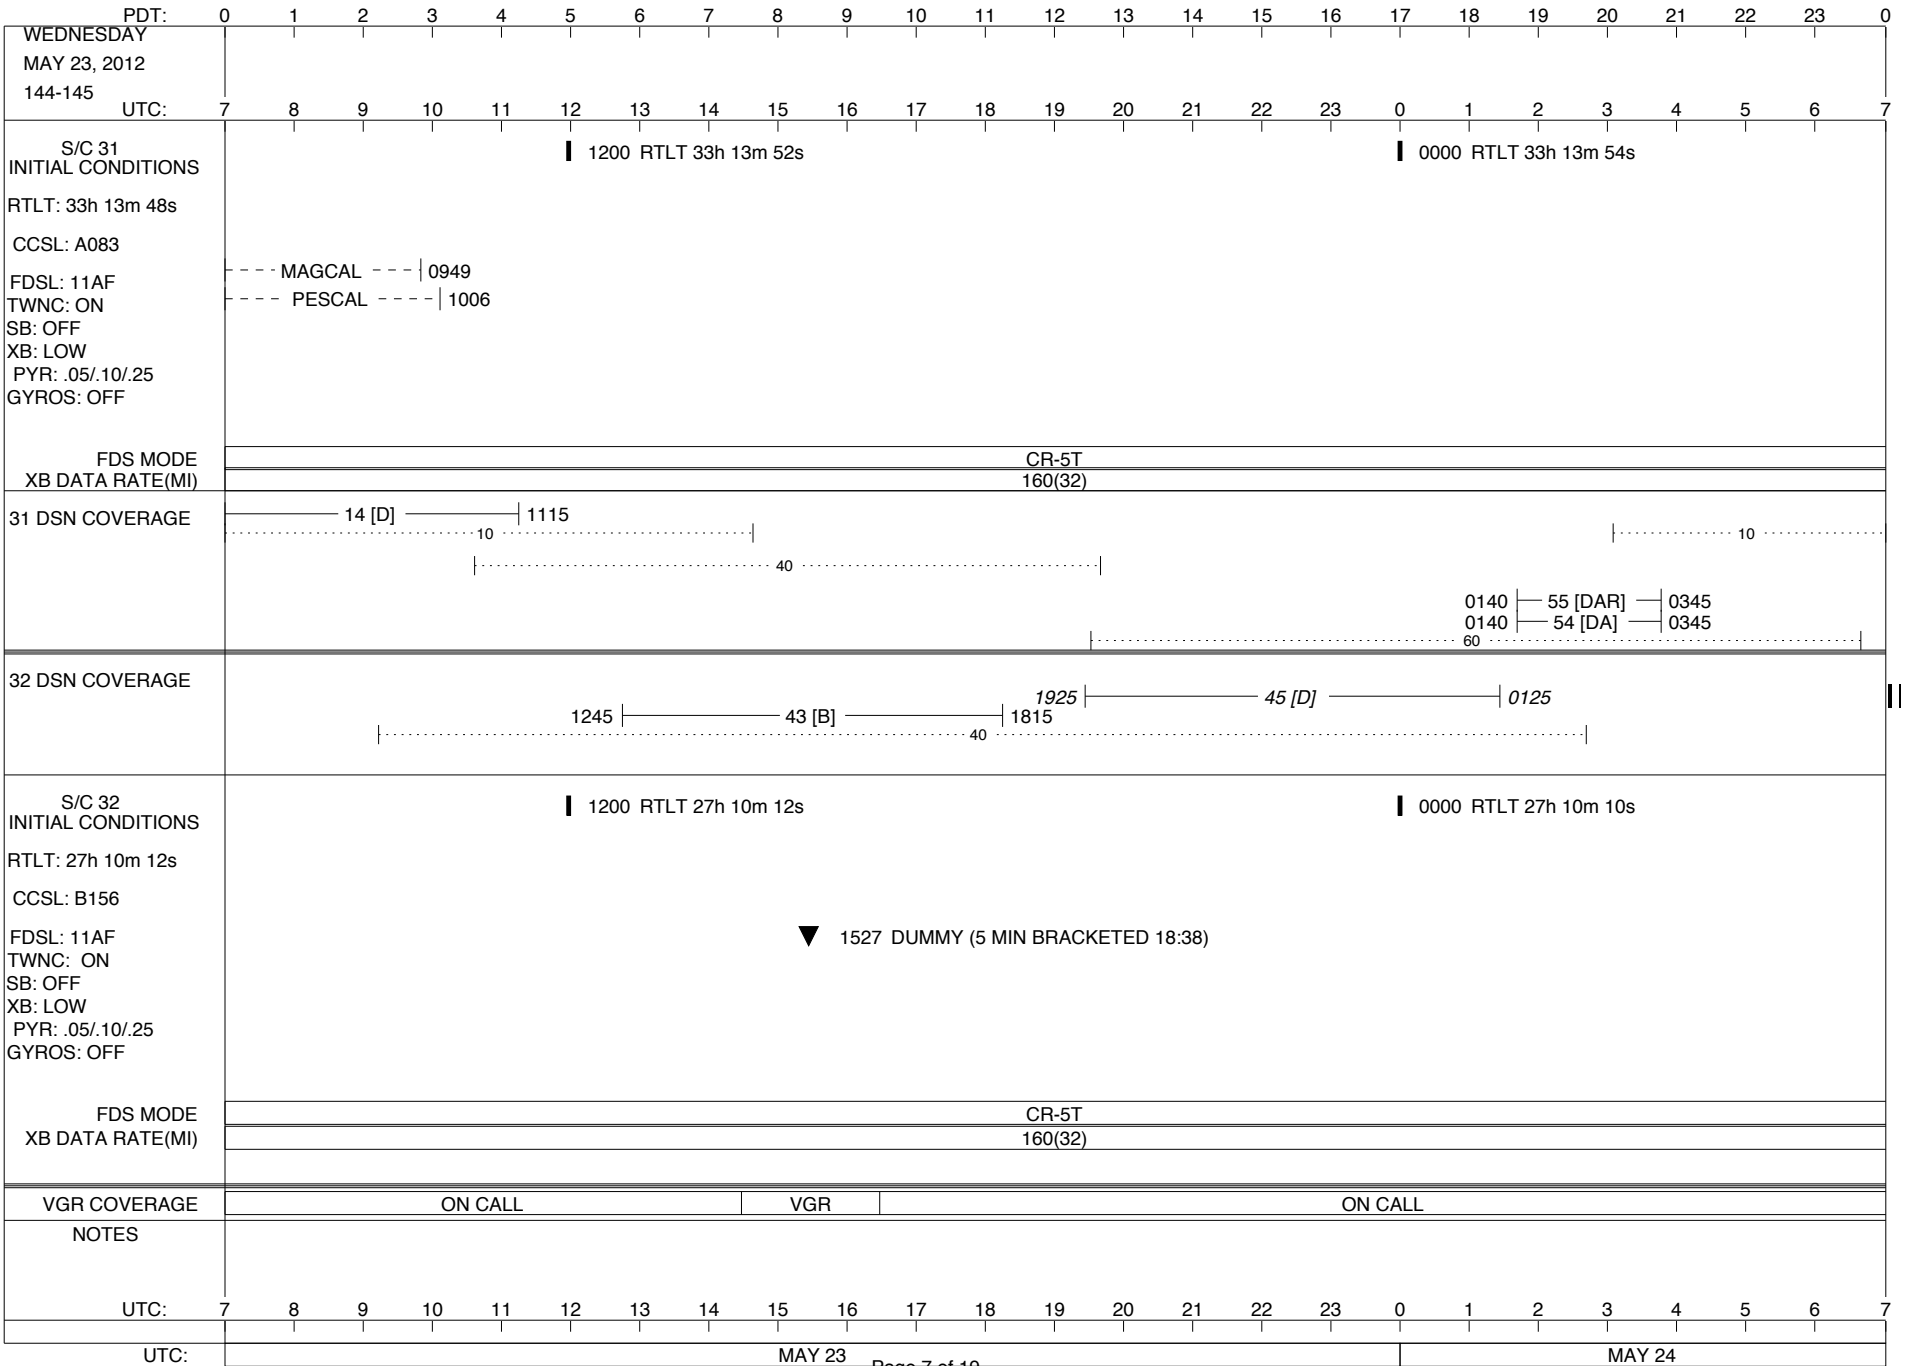

ISSUE DATE: 05/24/12 12:42