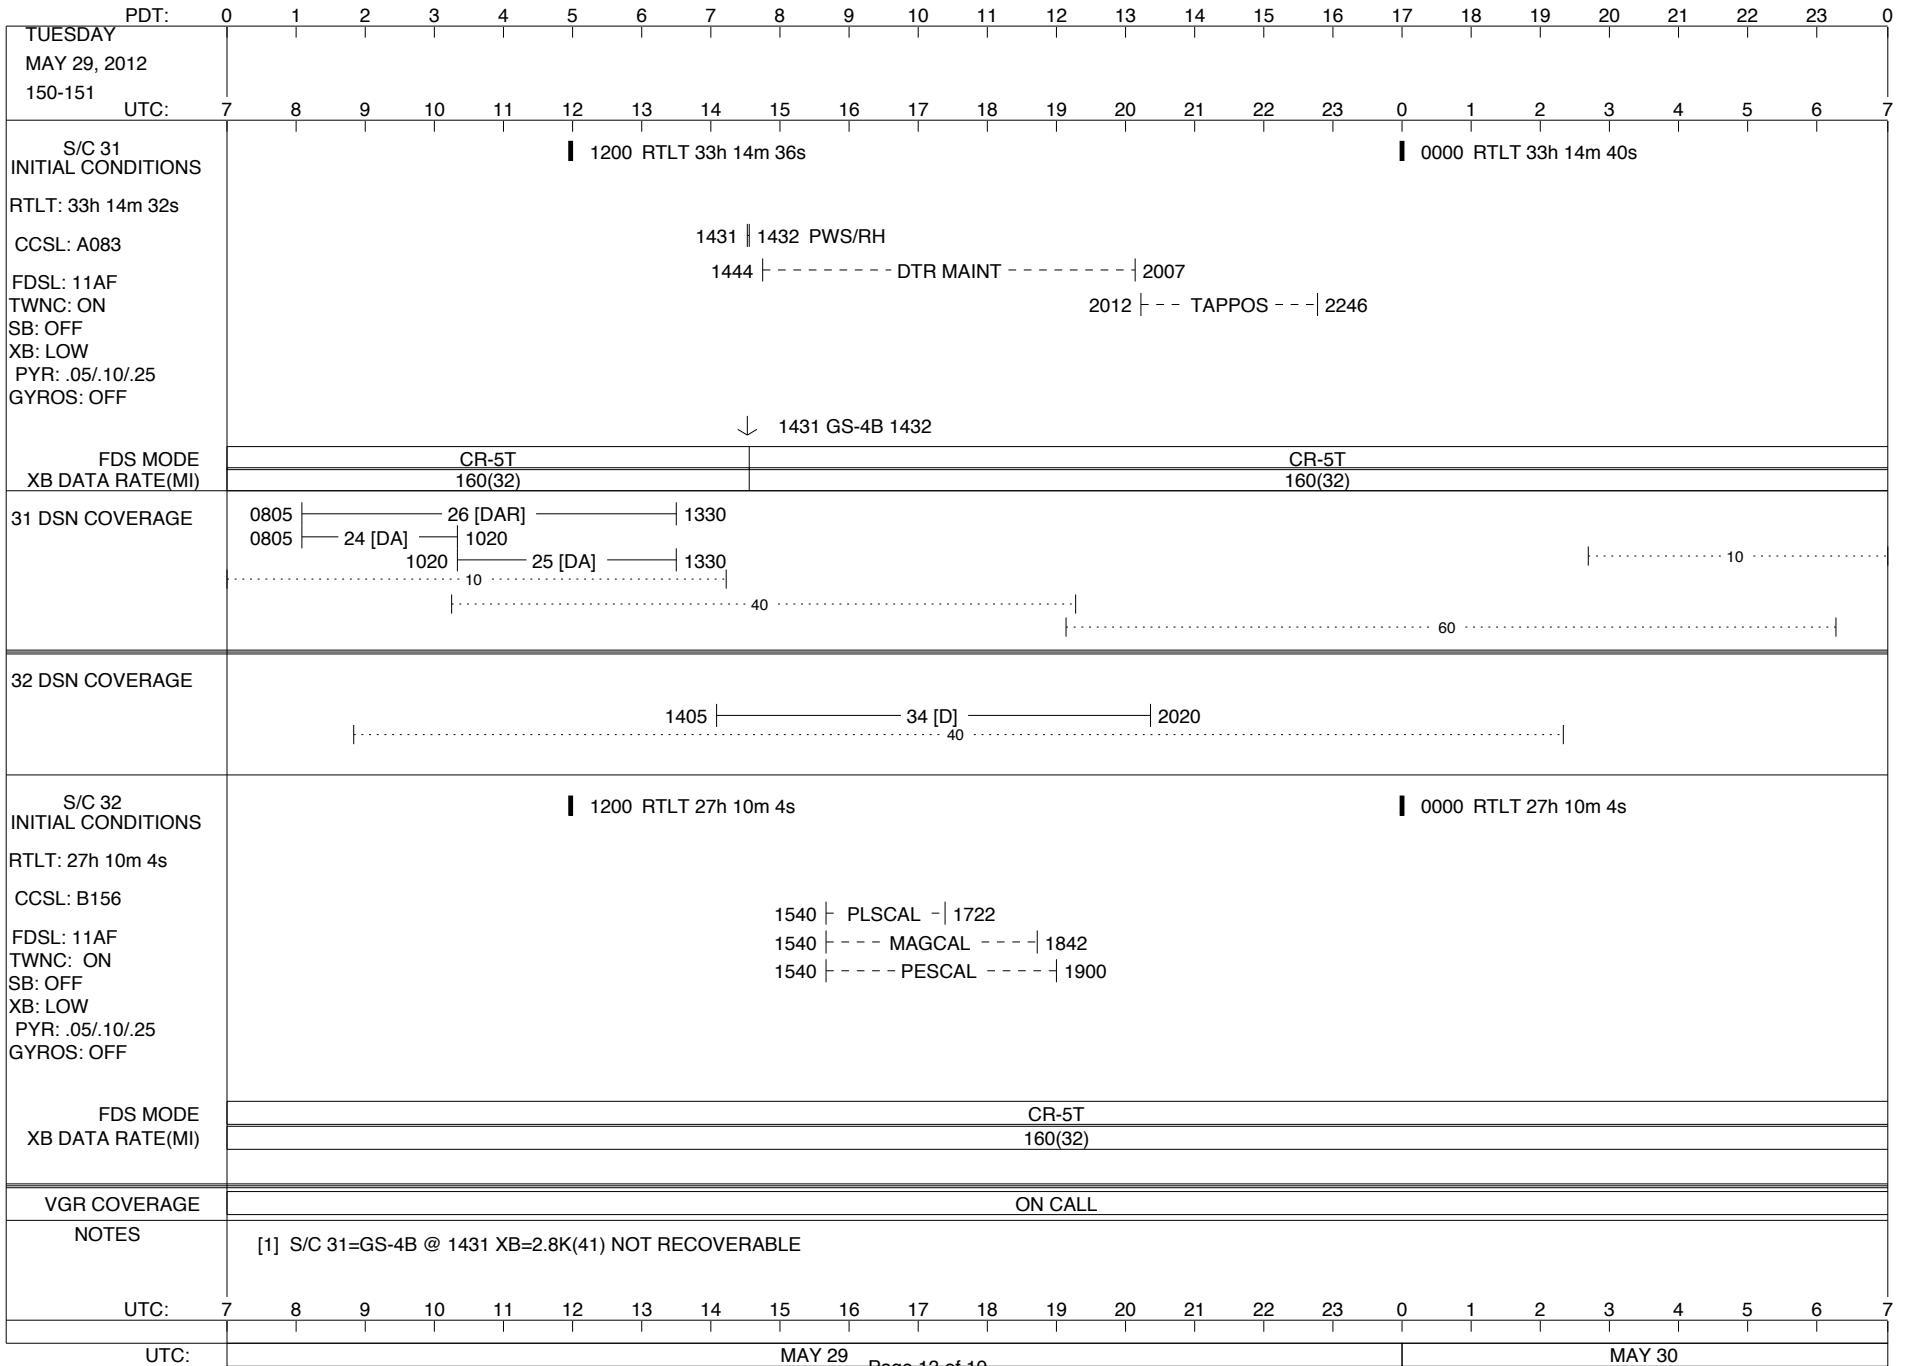

ISSUE DATE: 05/24/12 12:42