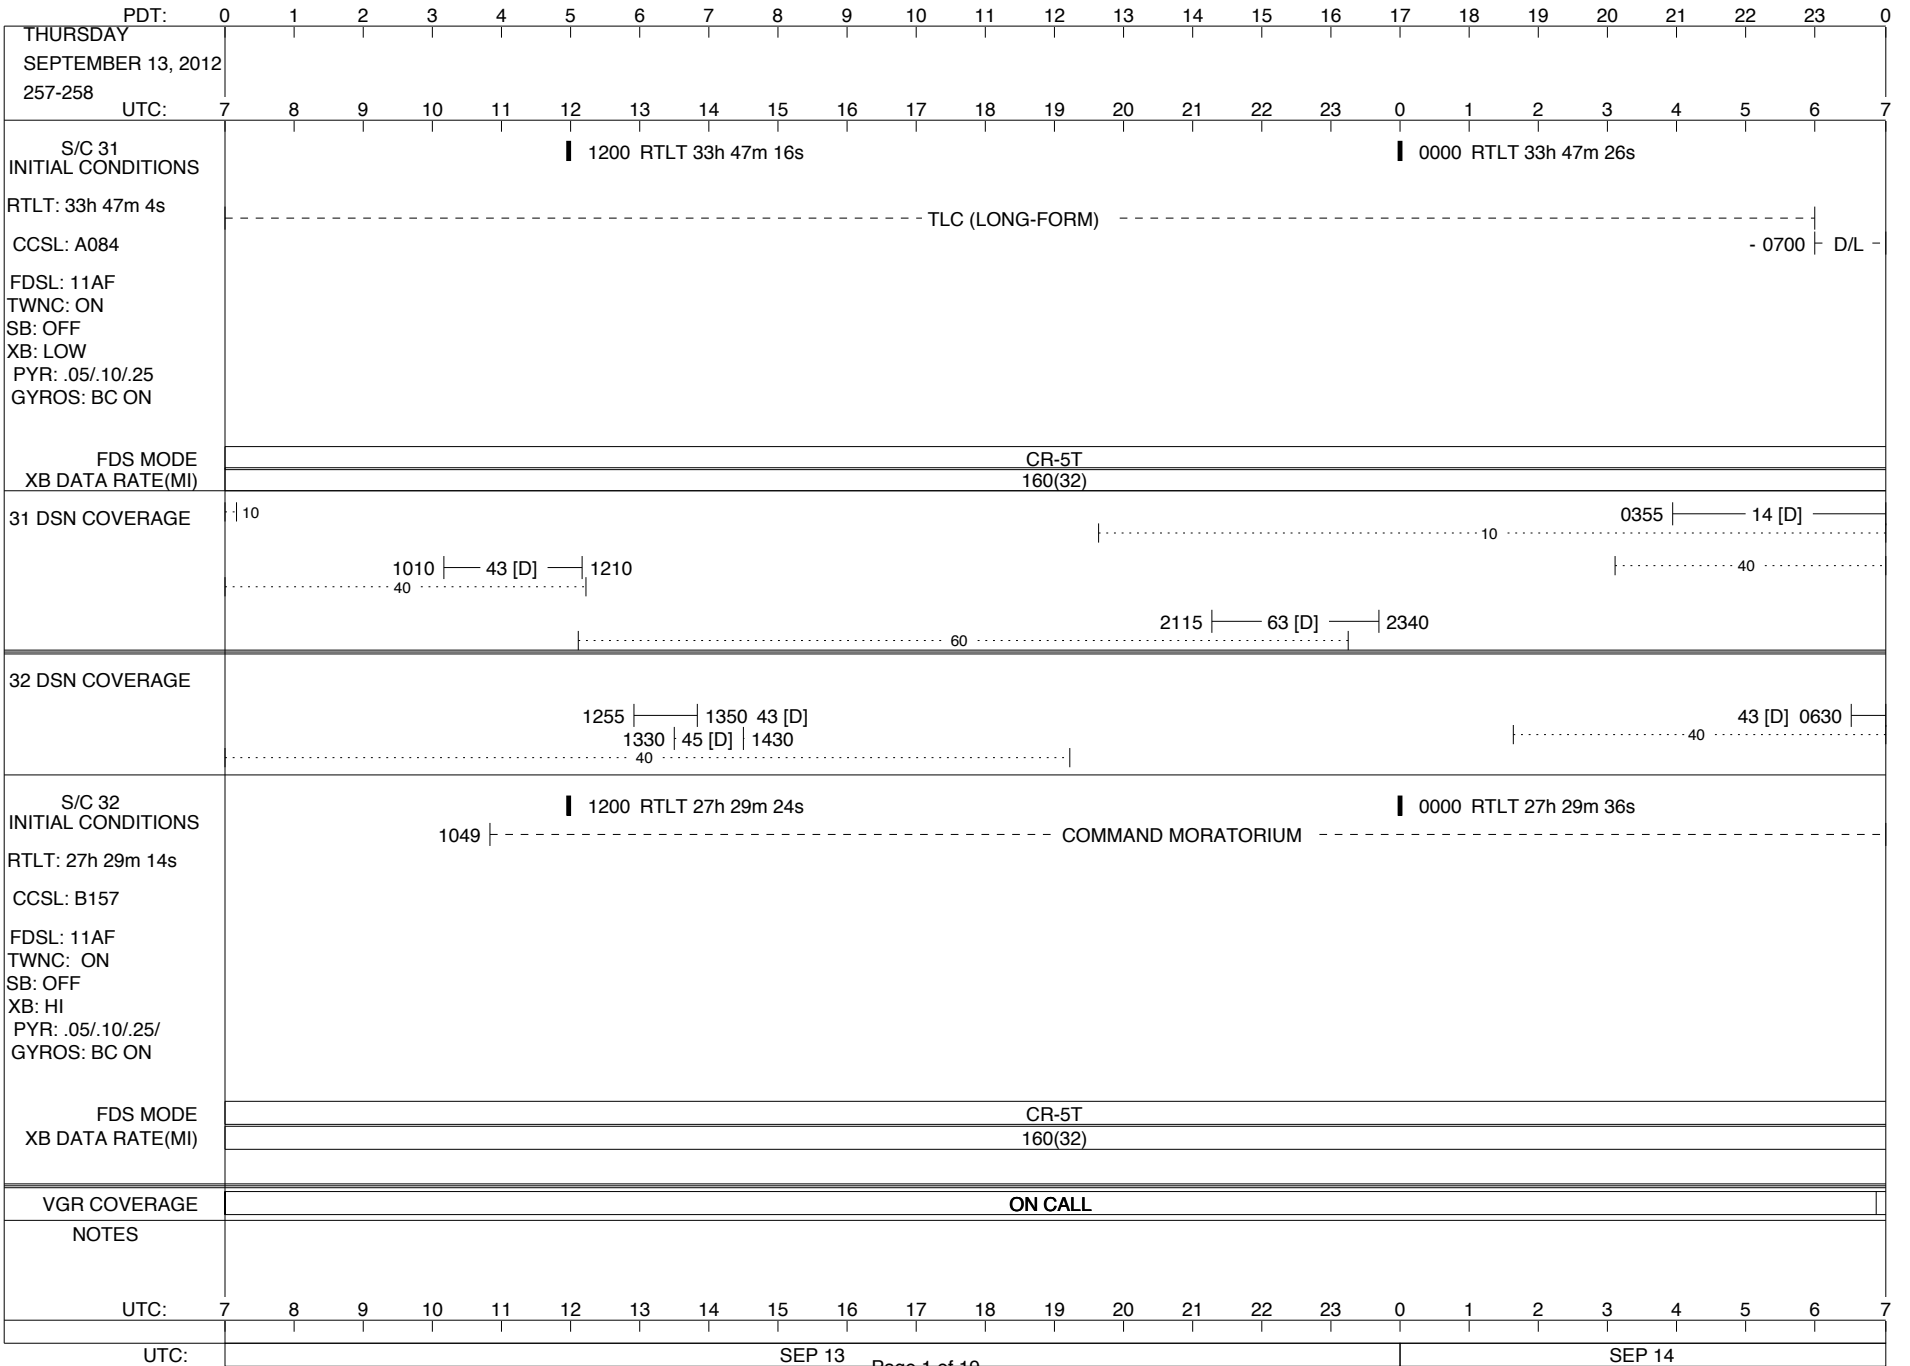

ISSUE DATE: 09/12/12 19:48