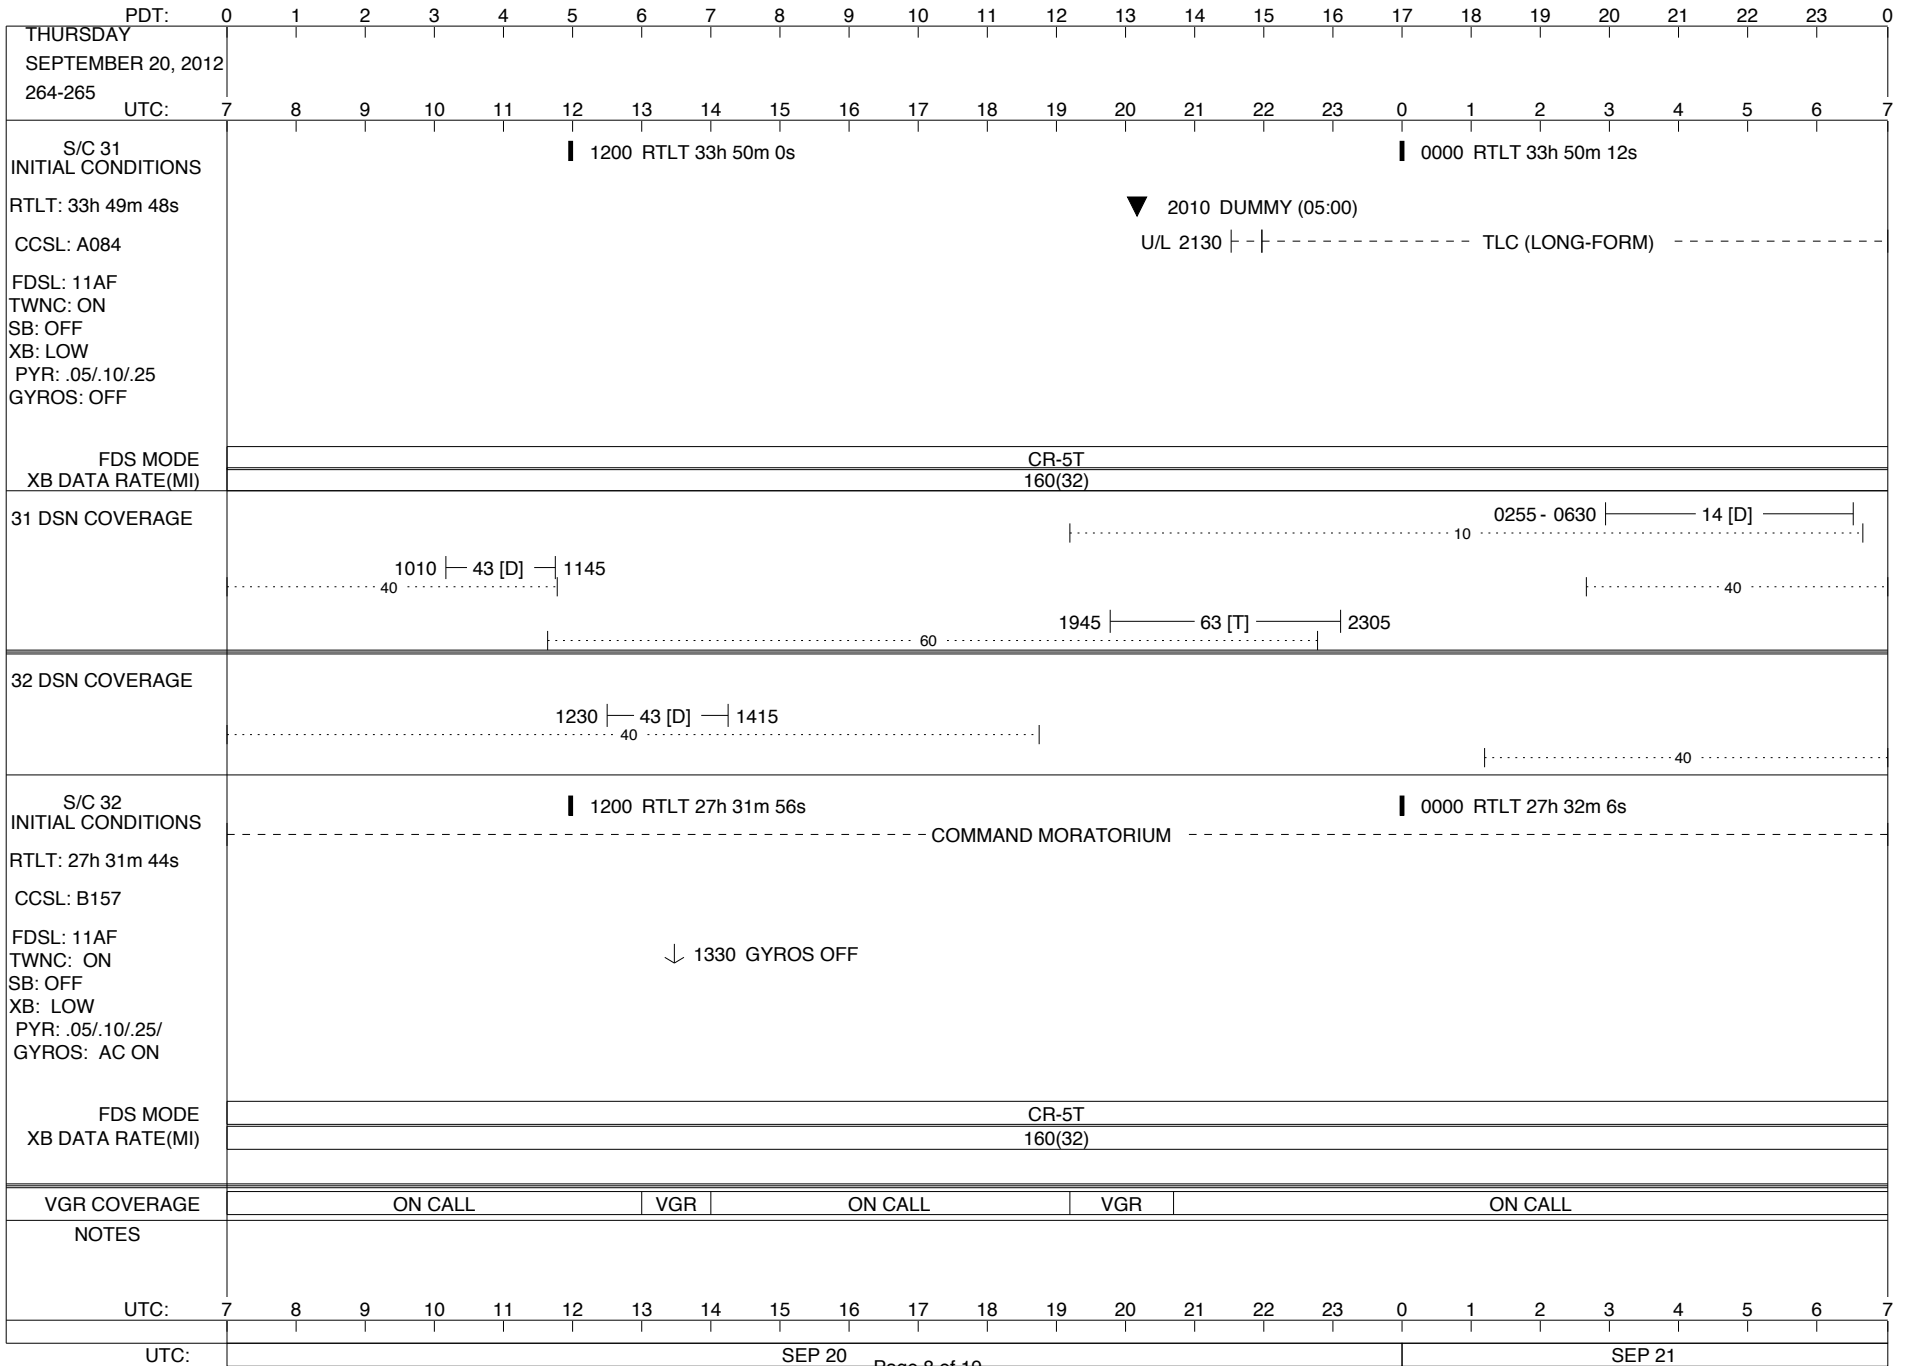

ISSUE DATE: 09/12/12 19:48