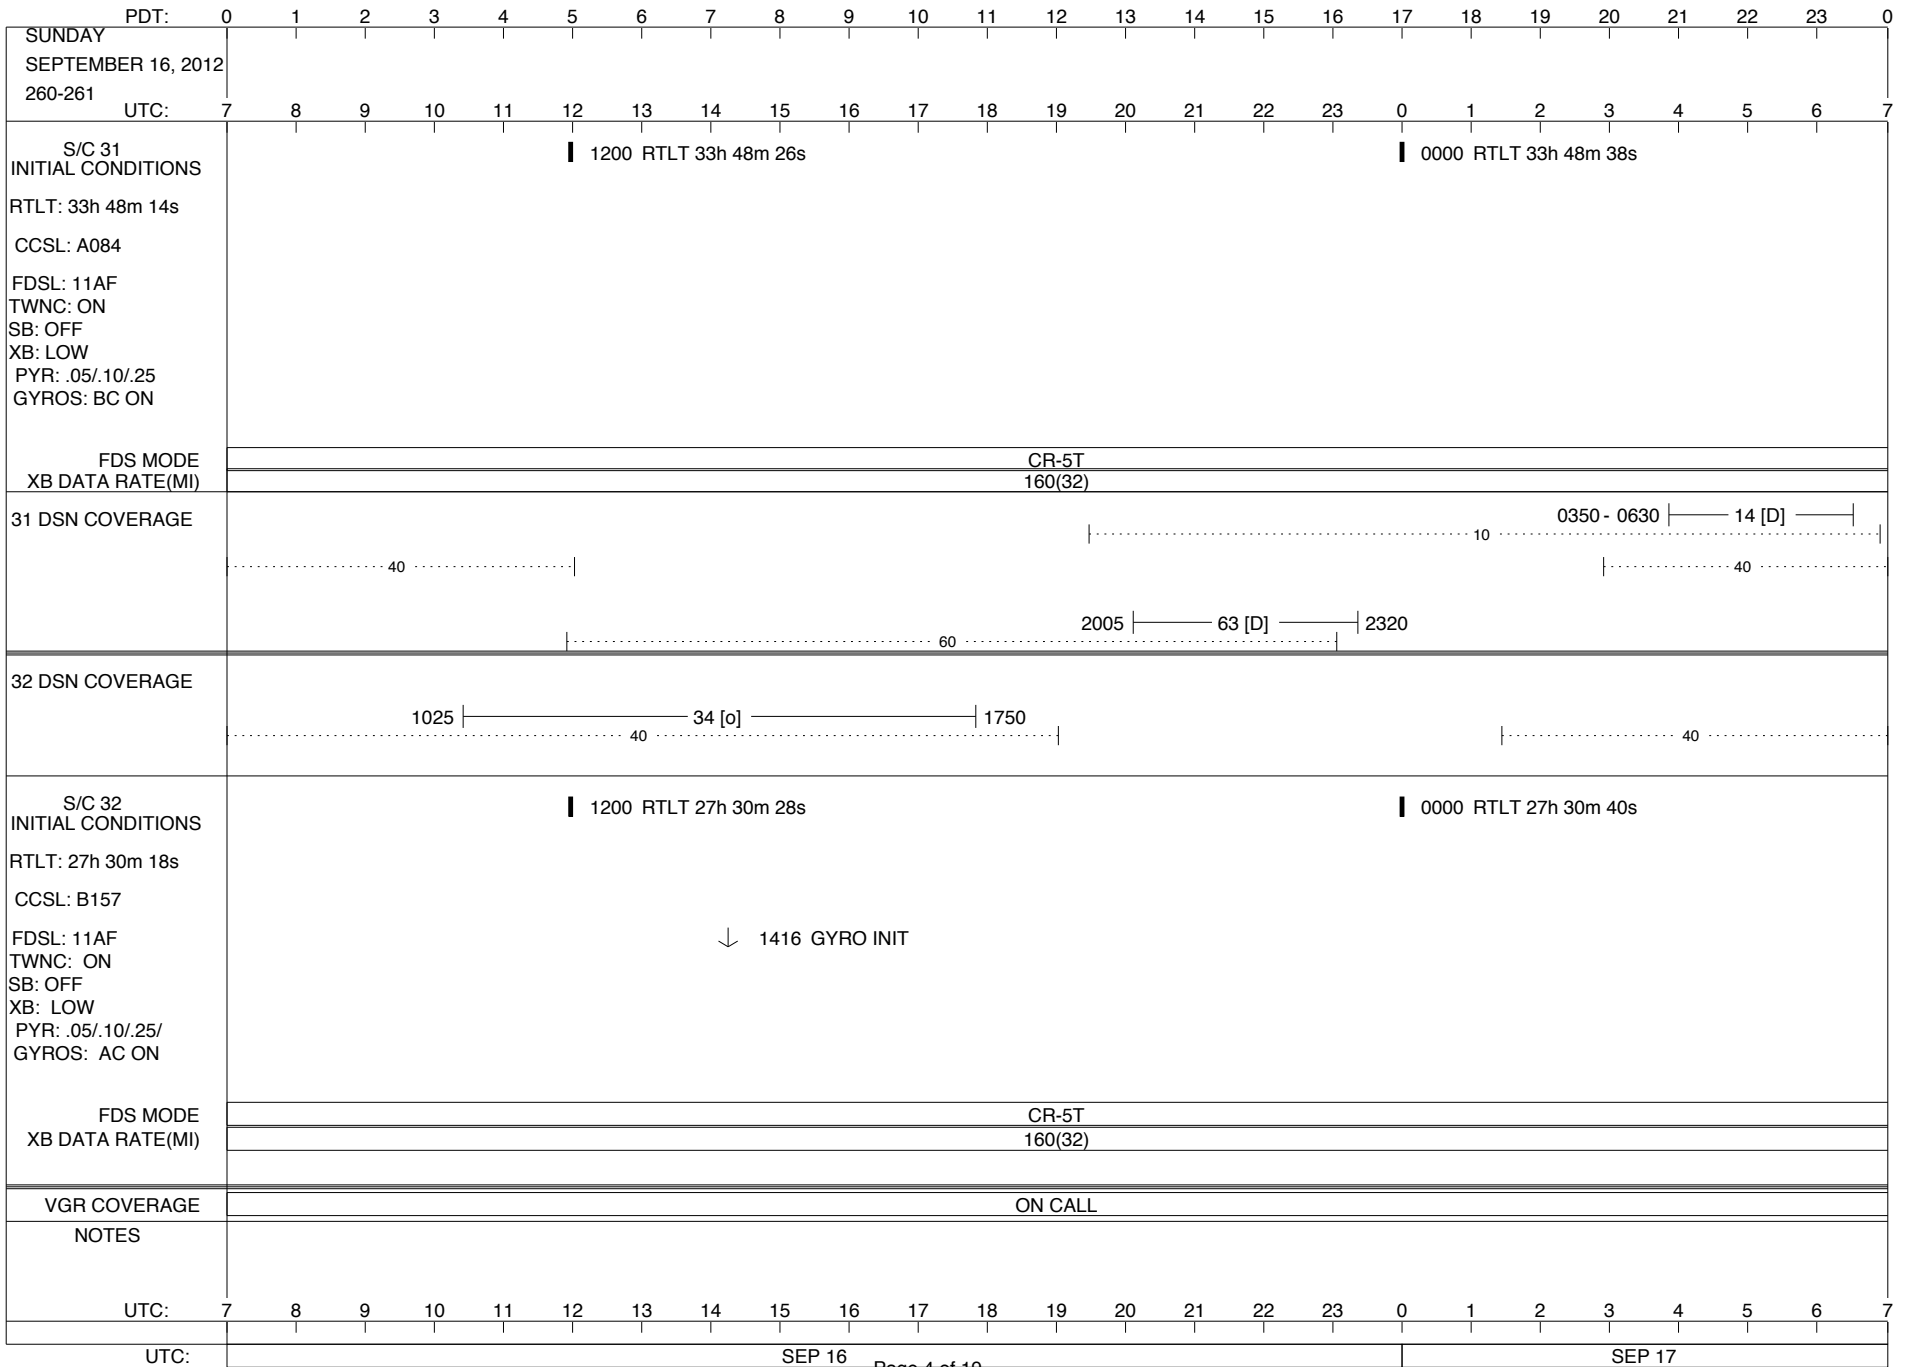

ISSUE DATE: 09/12/12 19:48