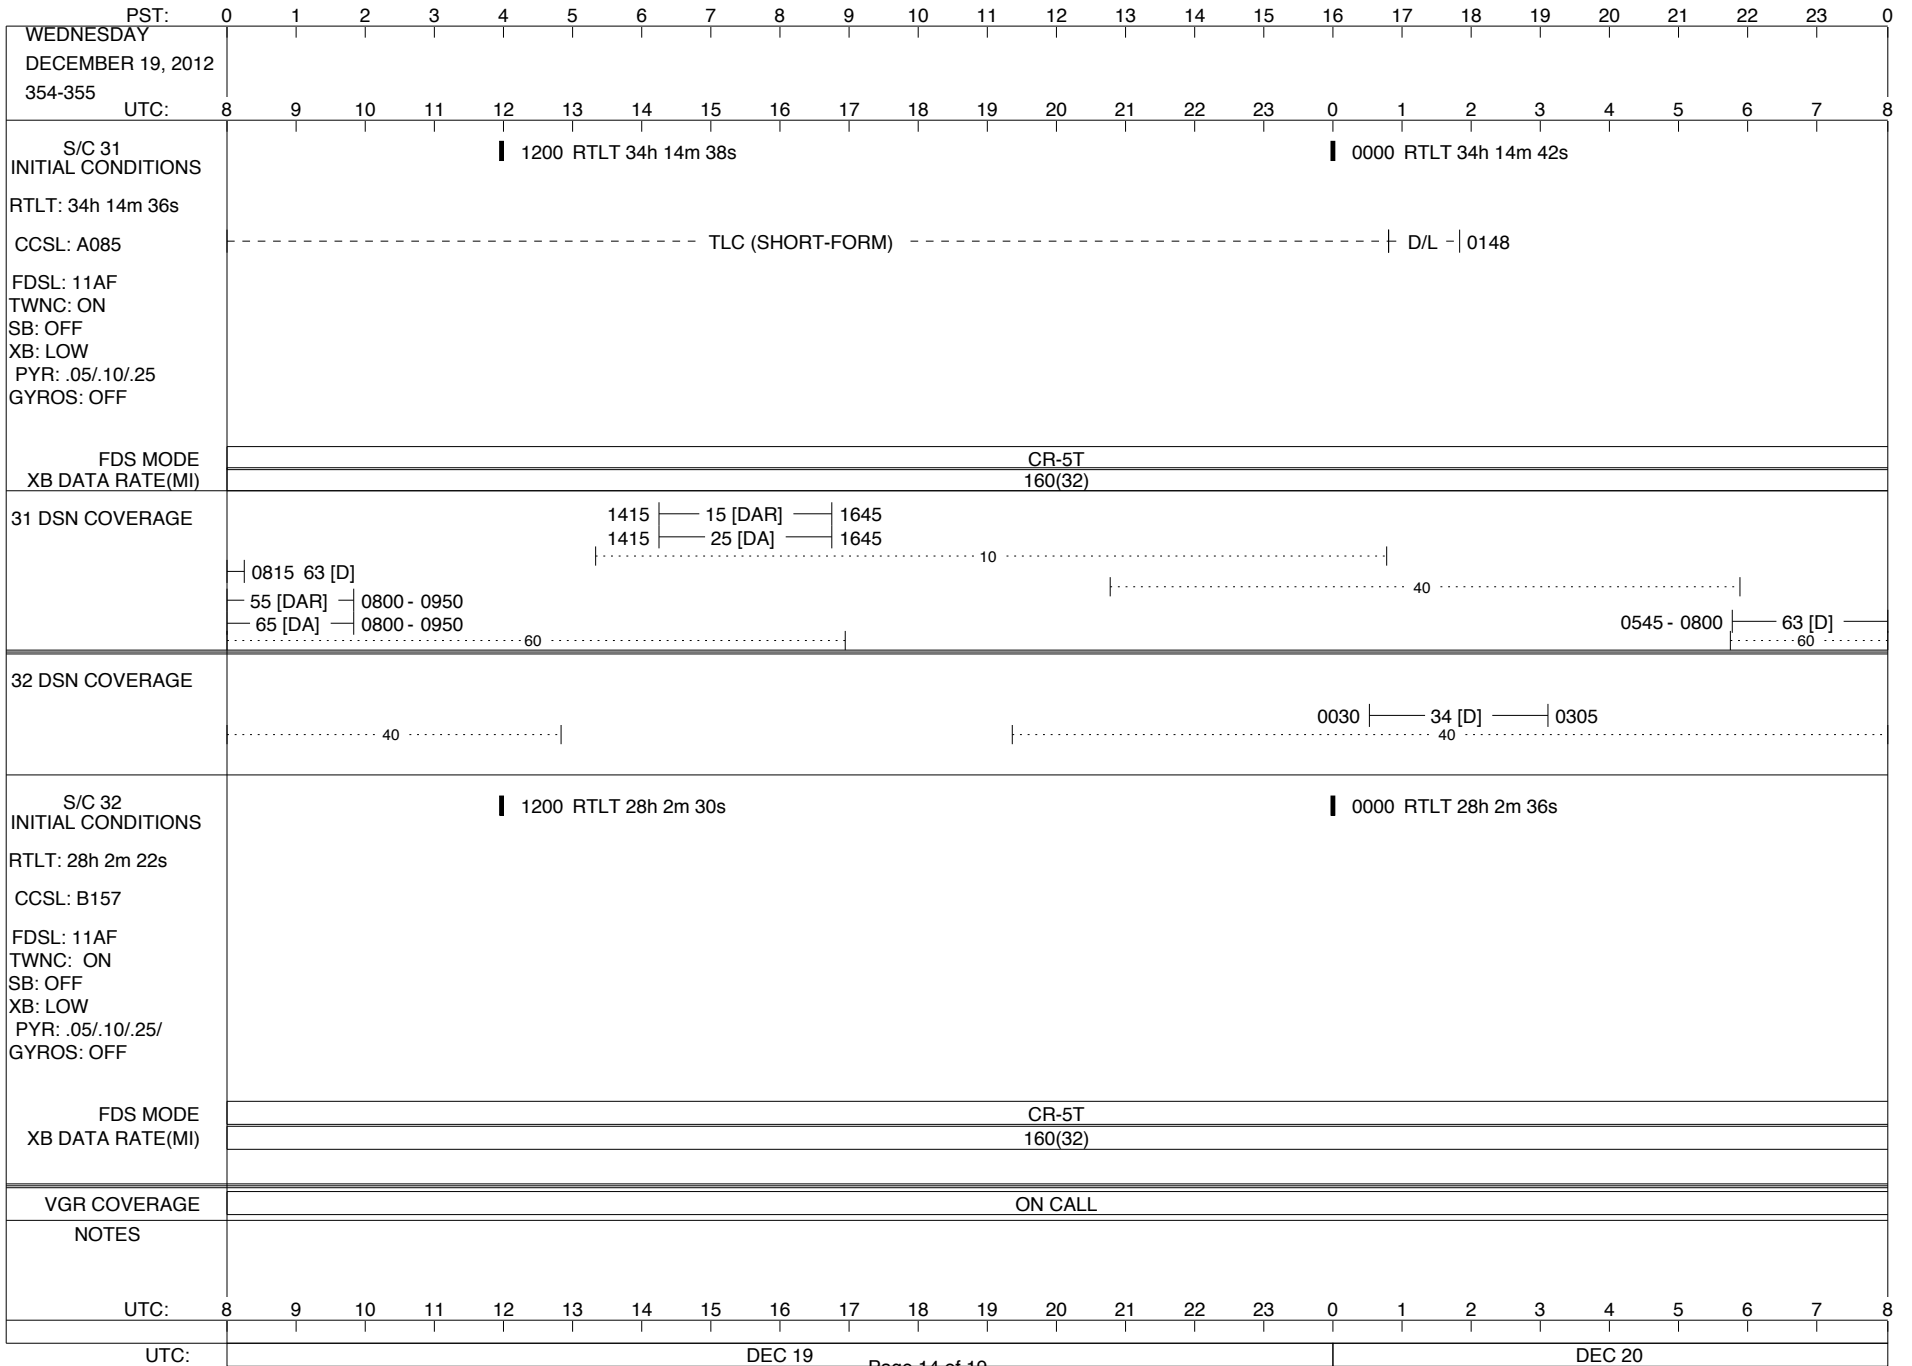

ISSUE DATE: 12/05/12 15:29