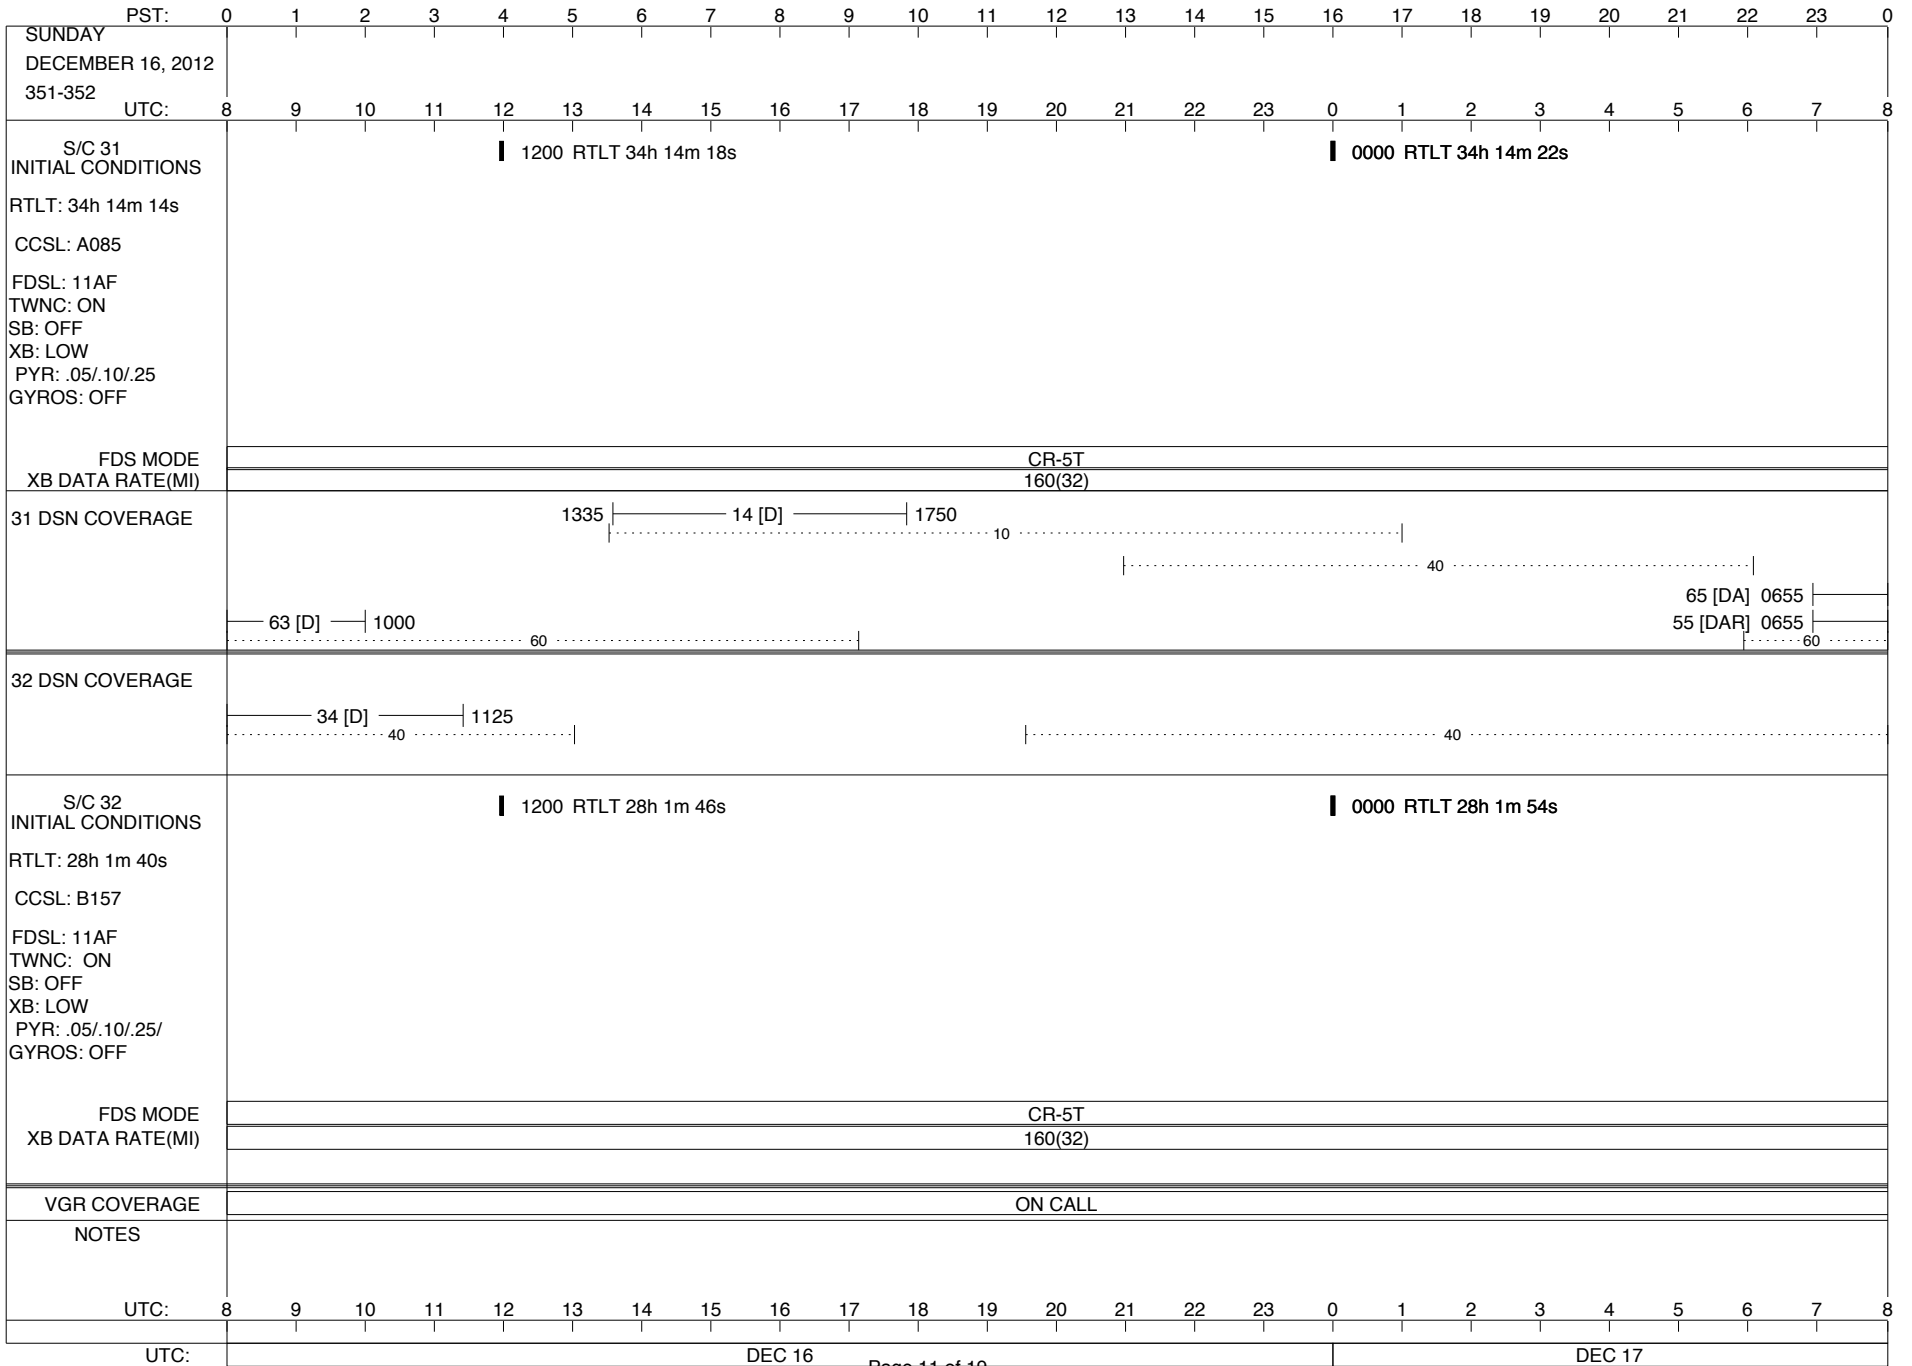

ISSUE DATE: 12/05/12 15:29