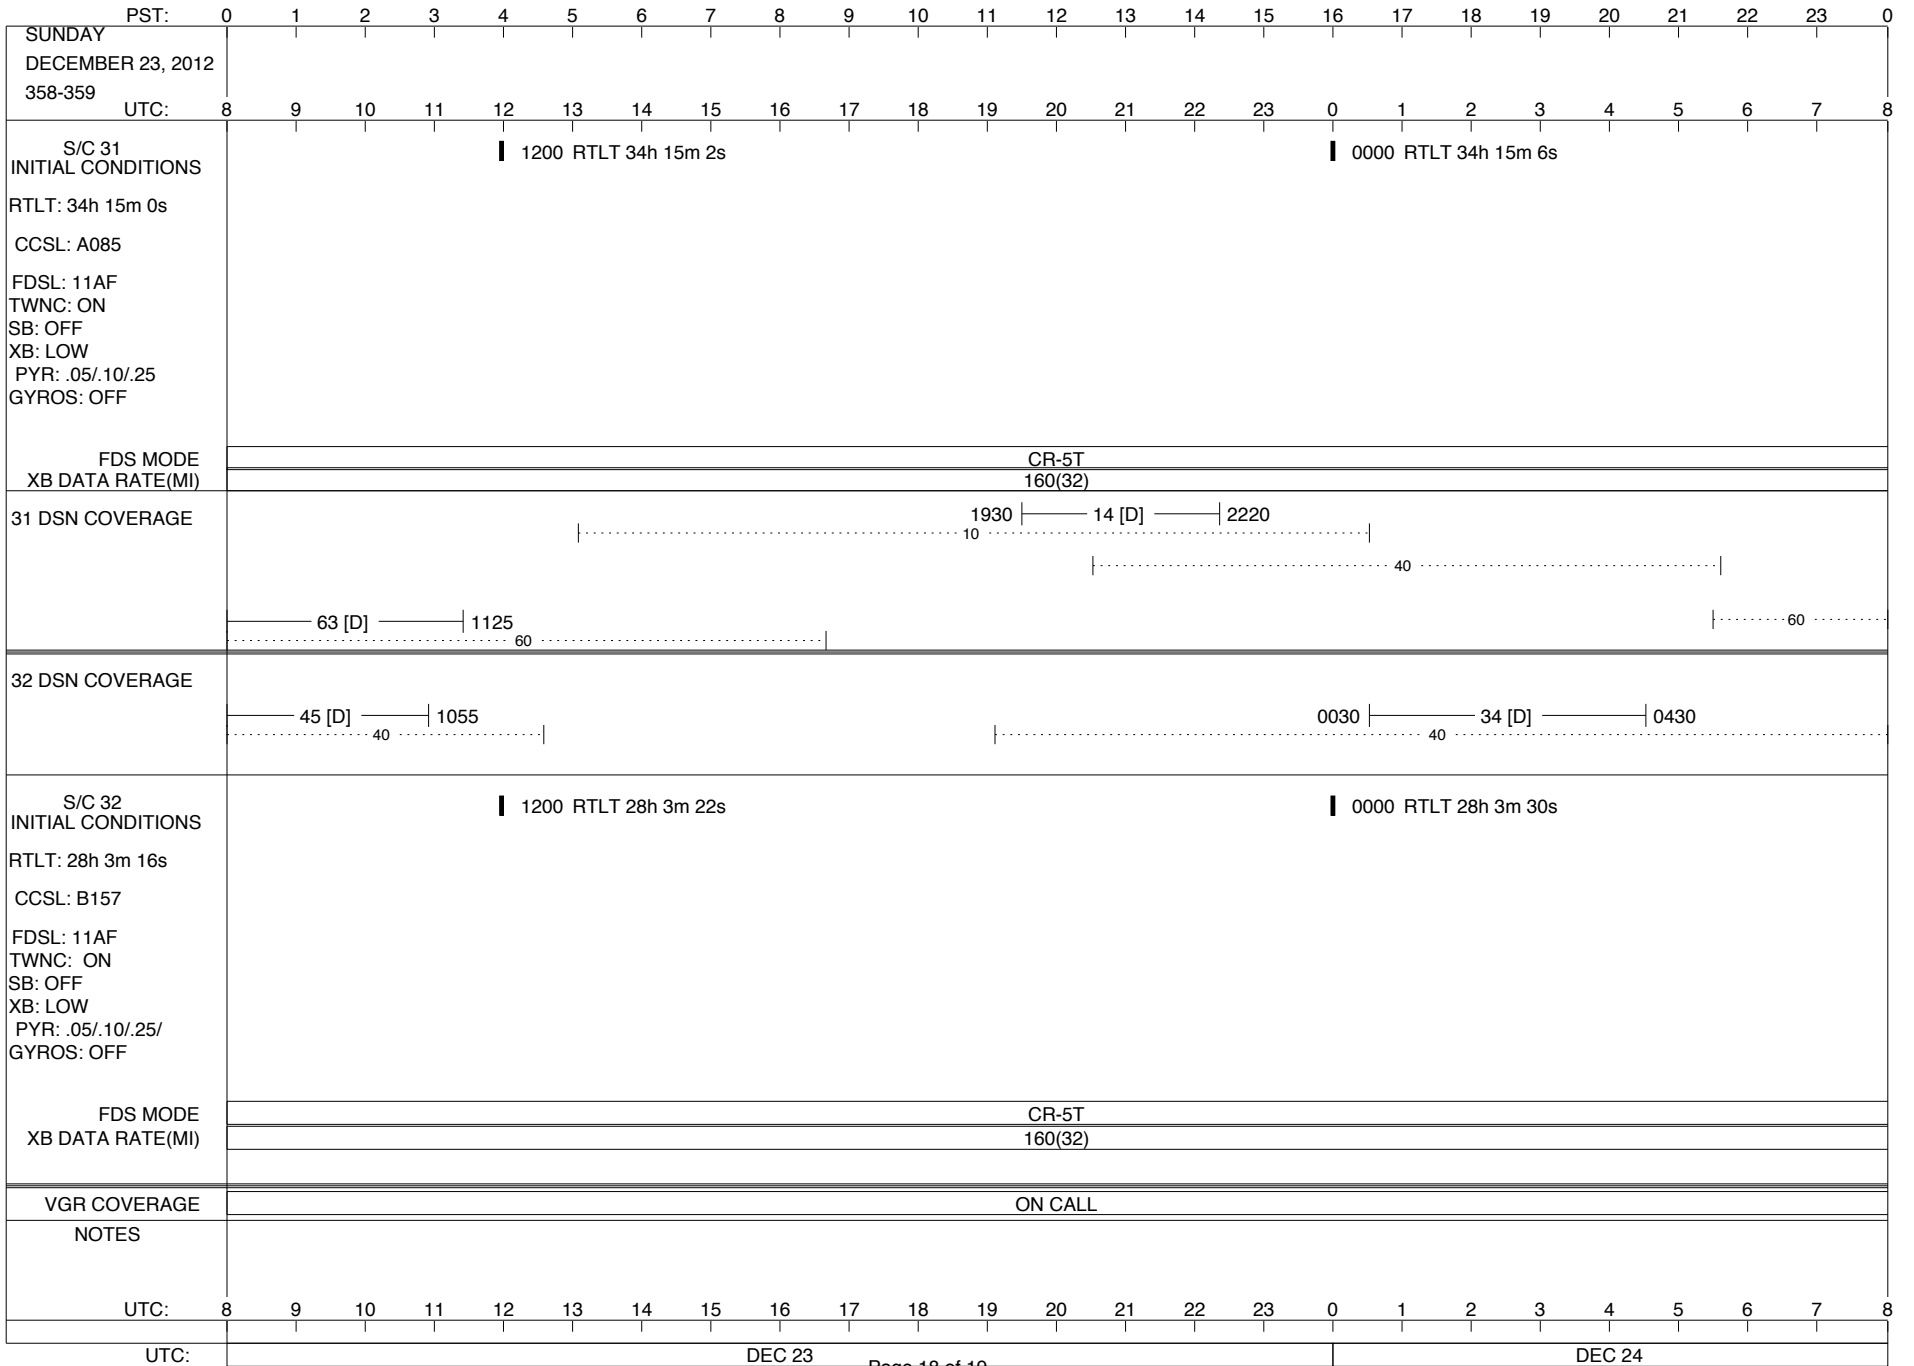

ISSUE DATE: 12/05/12 15:29