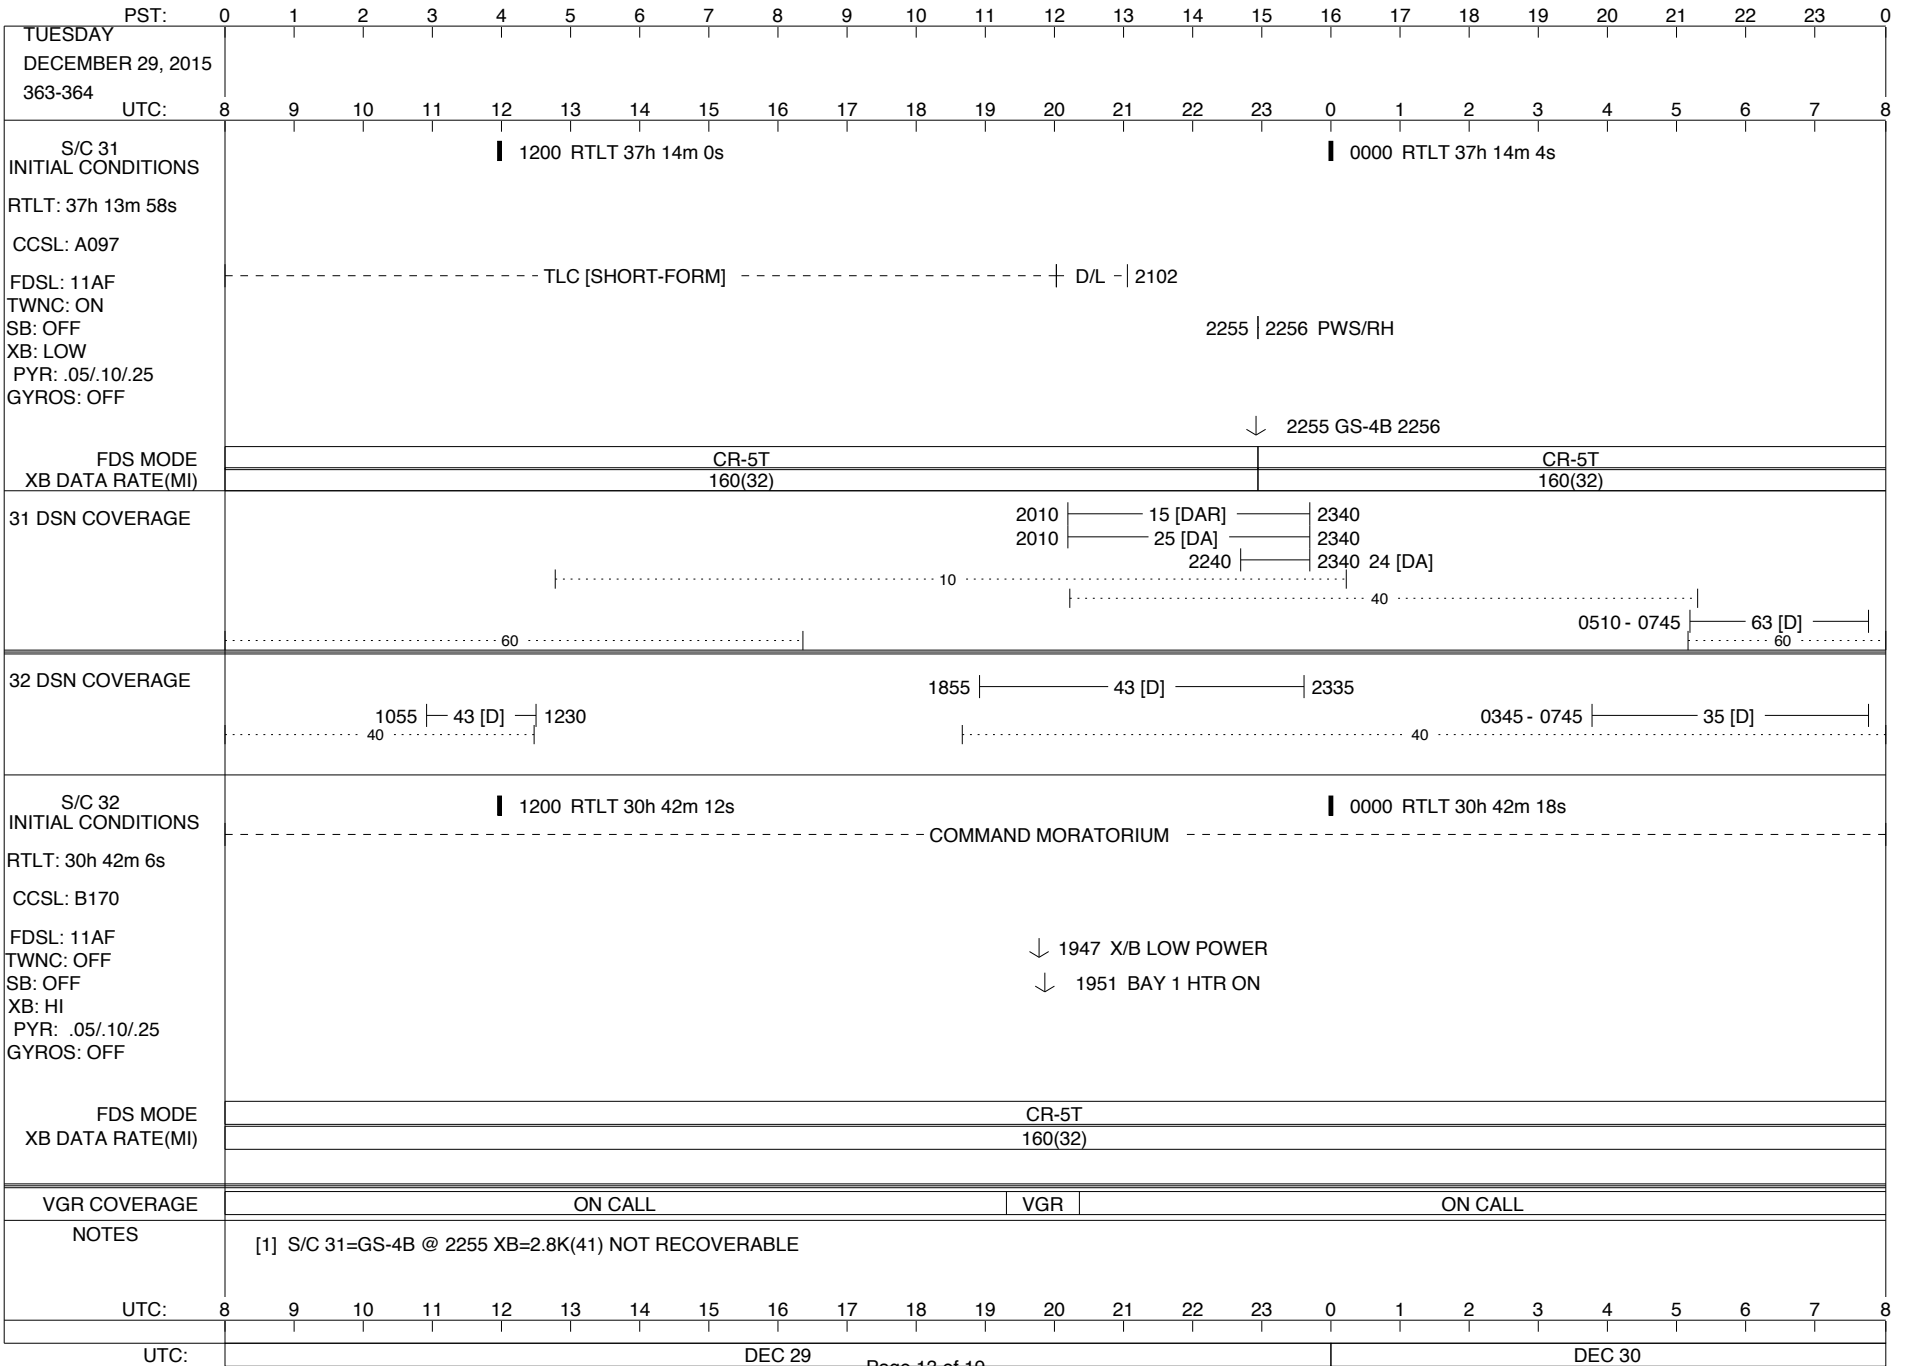

ISSUE DATE: 12/17/15 06:58