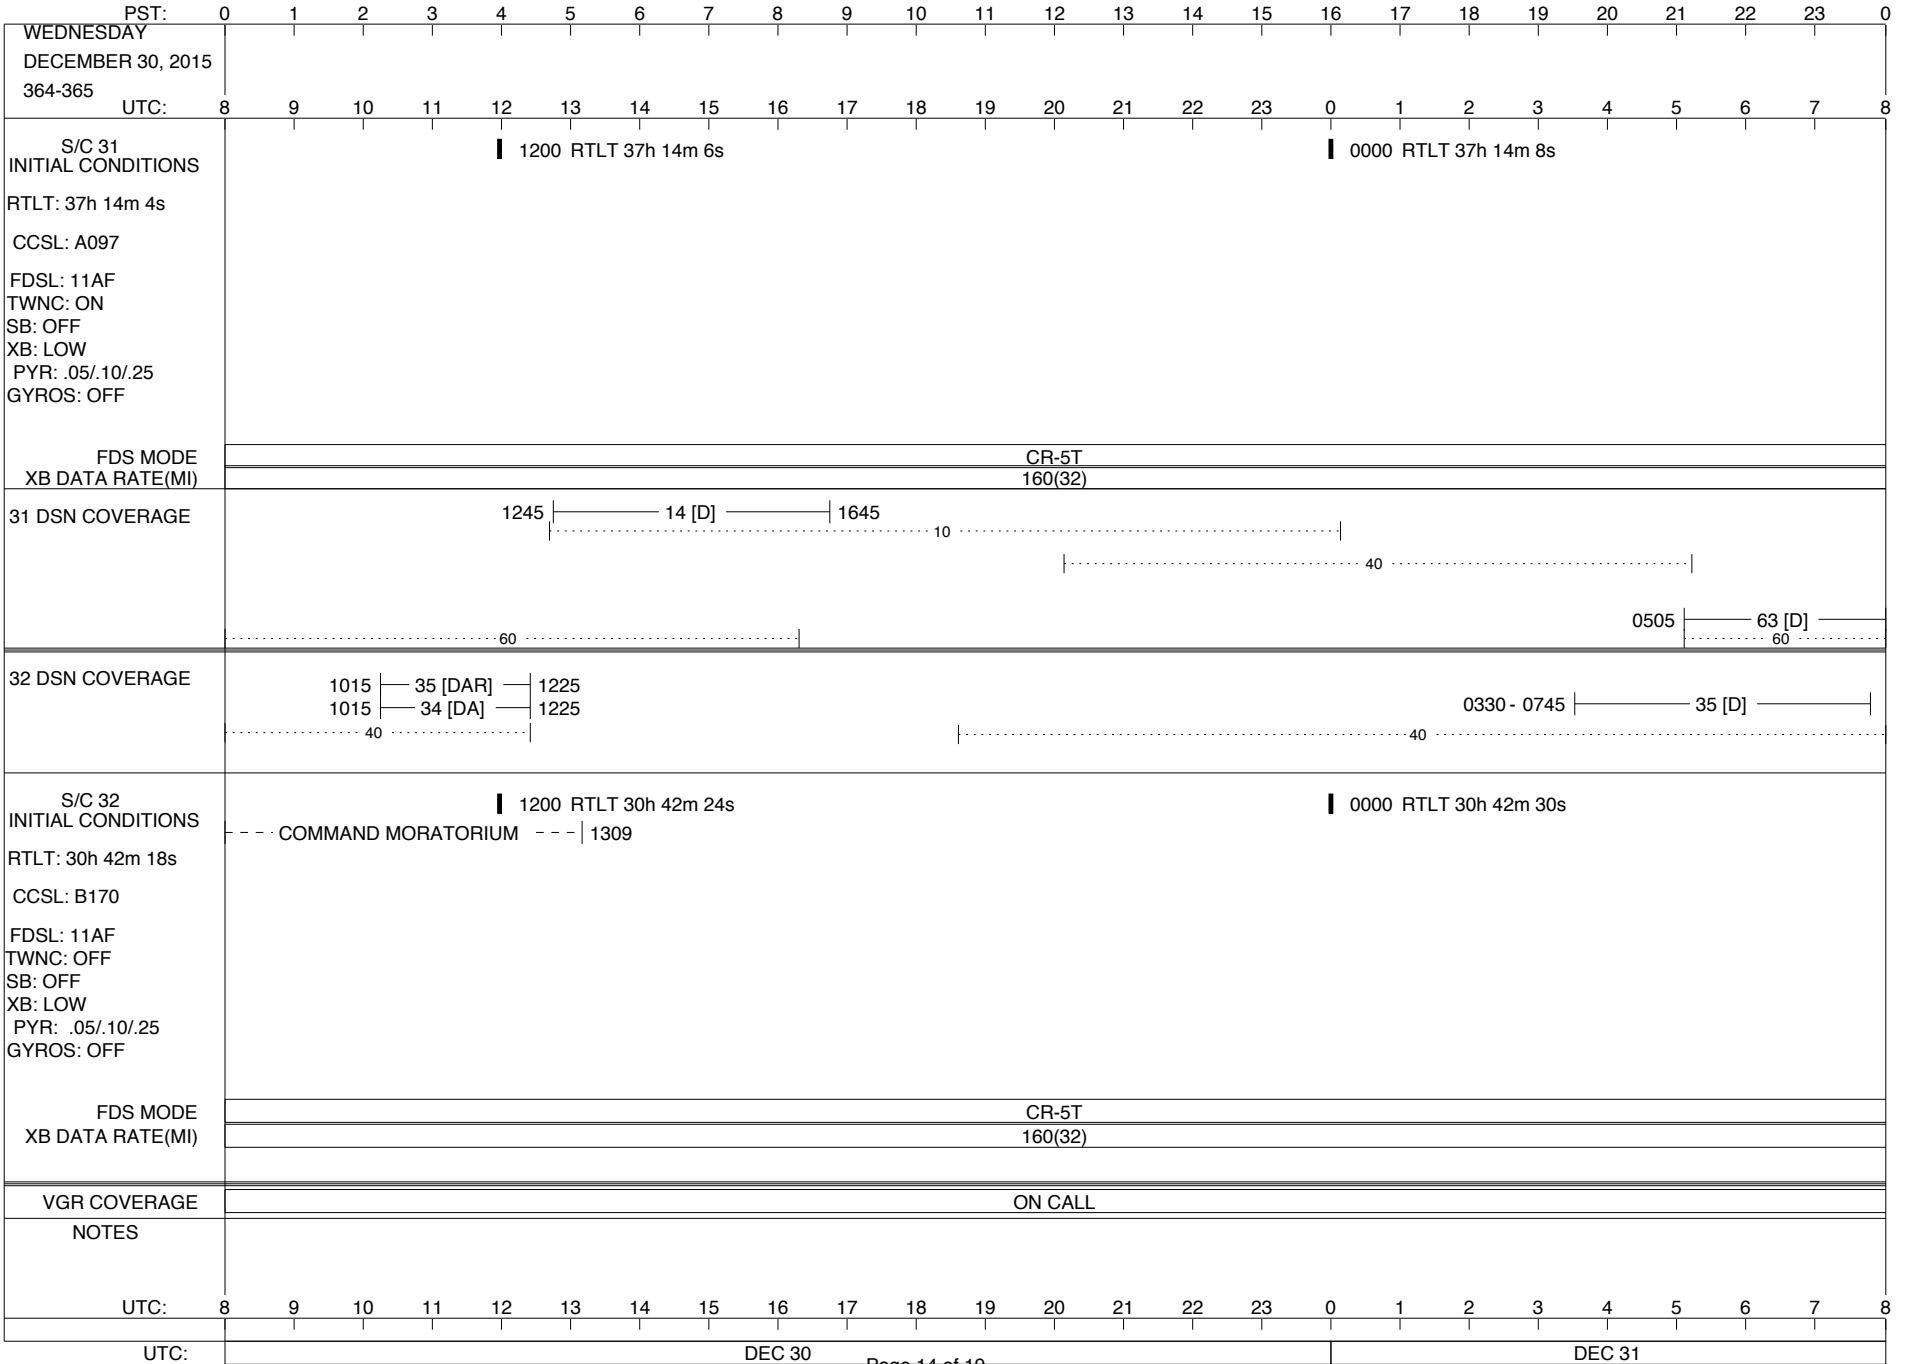

ISSUE DATE: 12/17/15 06:58