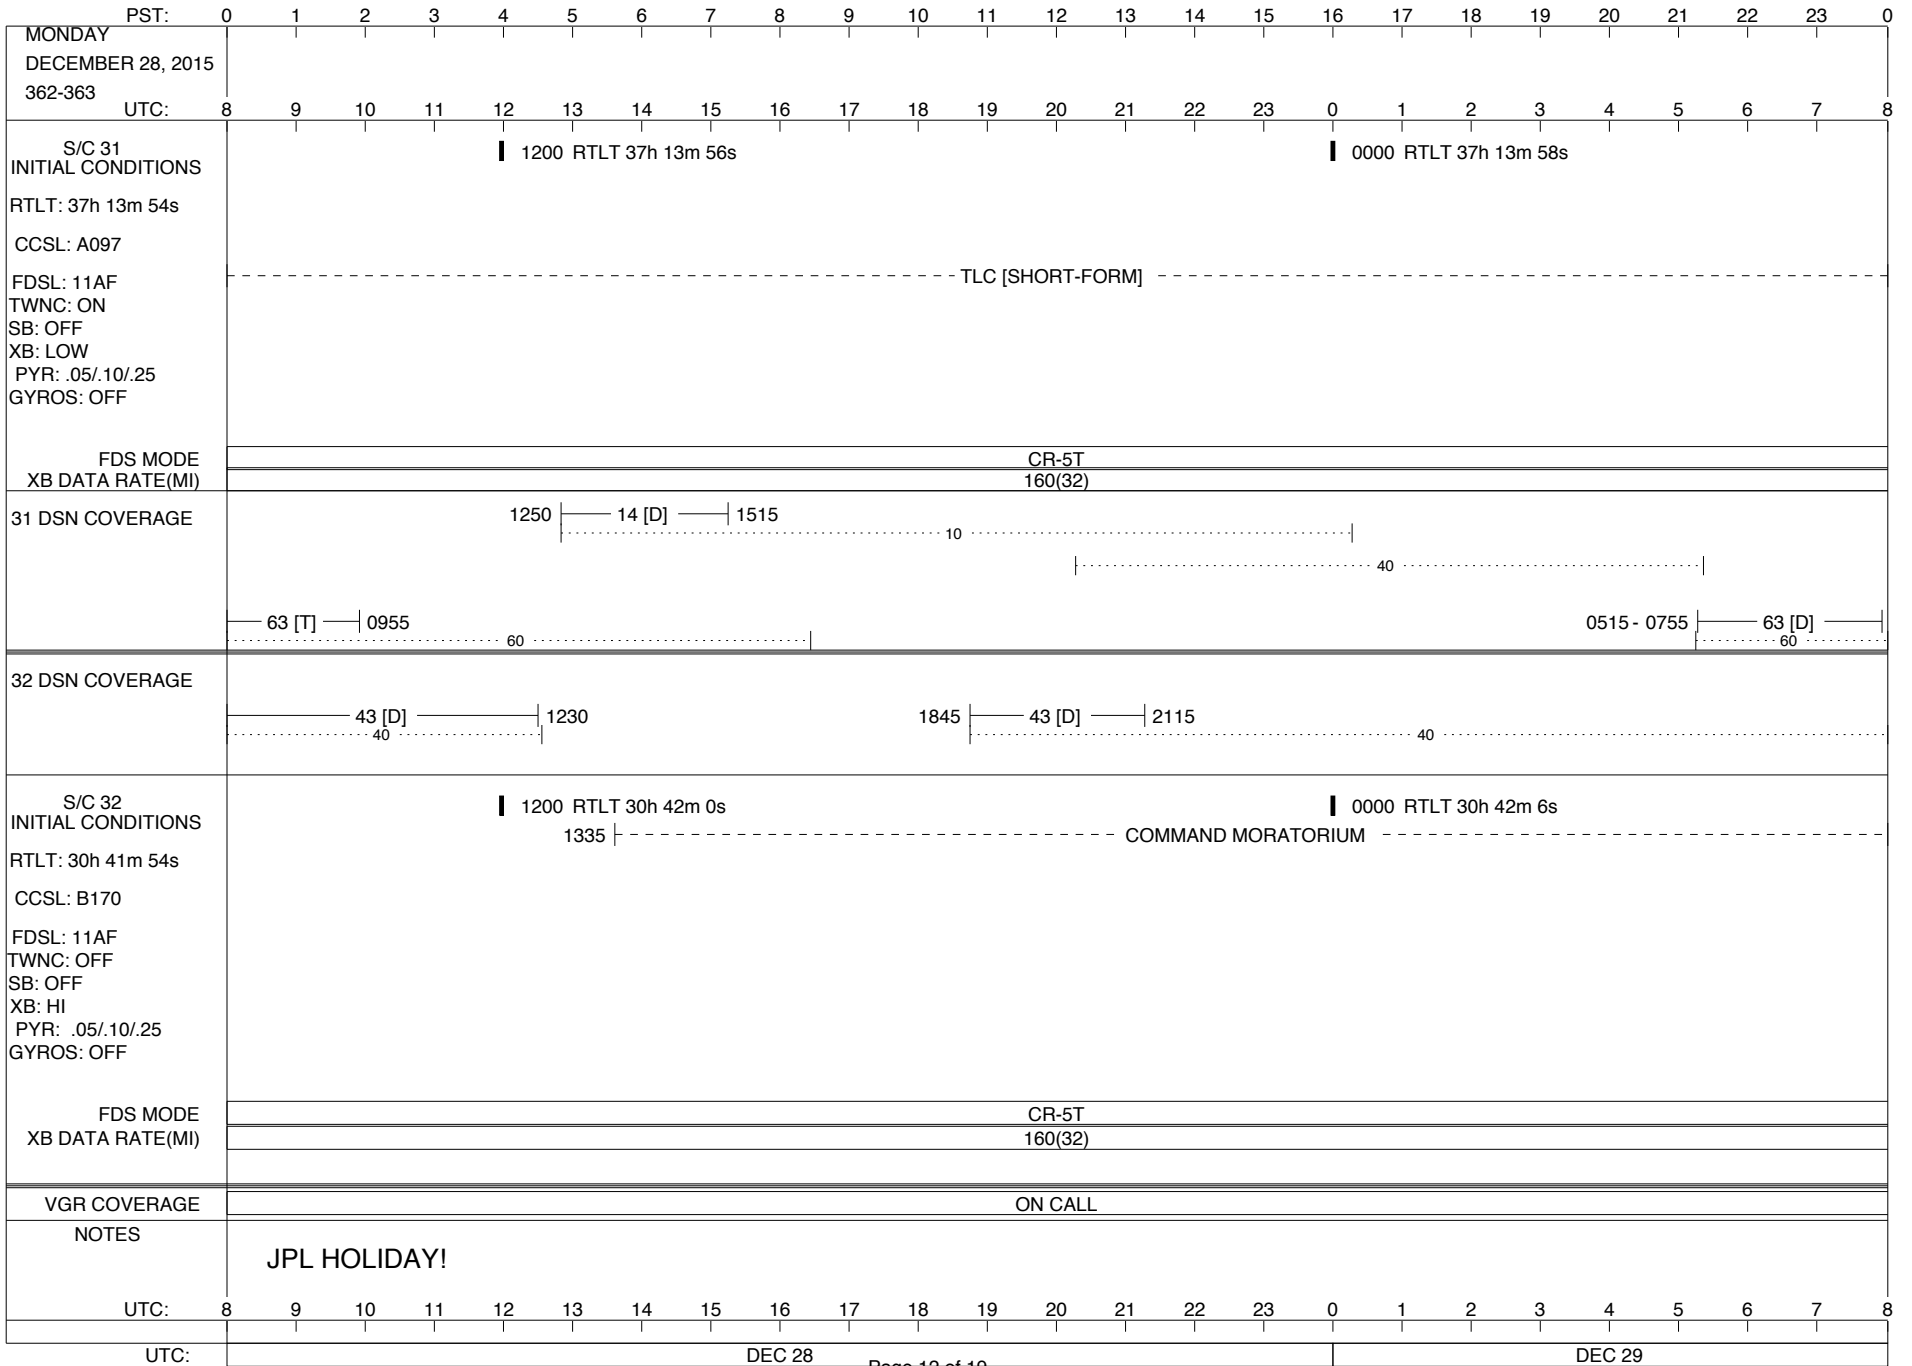

ISSUE DATE: 12/17/15 06:58