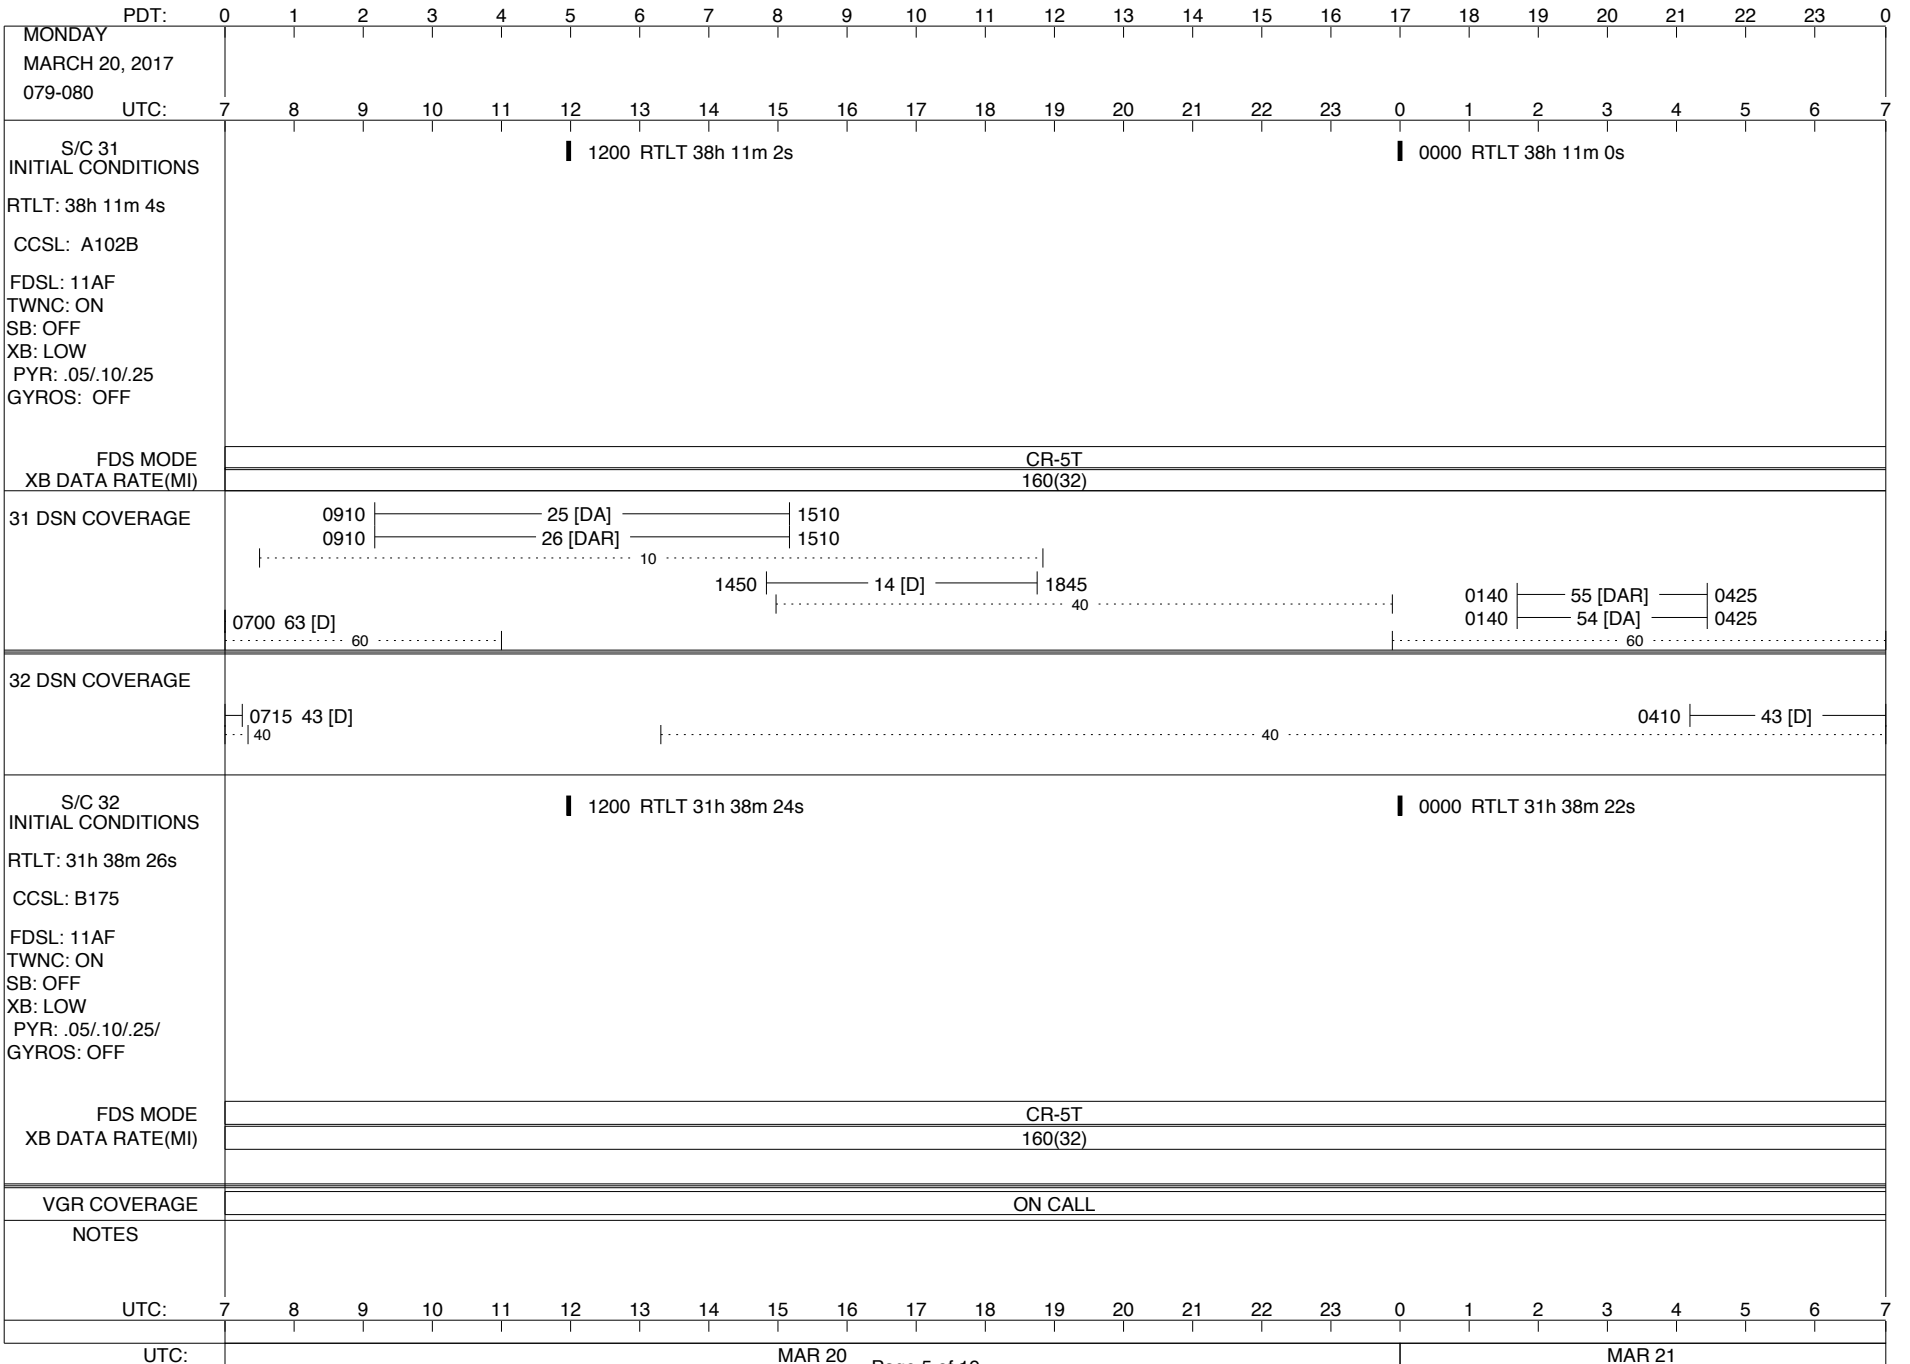

ISSUE DATE: 03/16/17 12:42