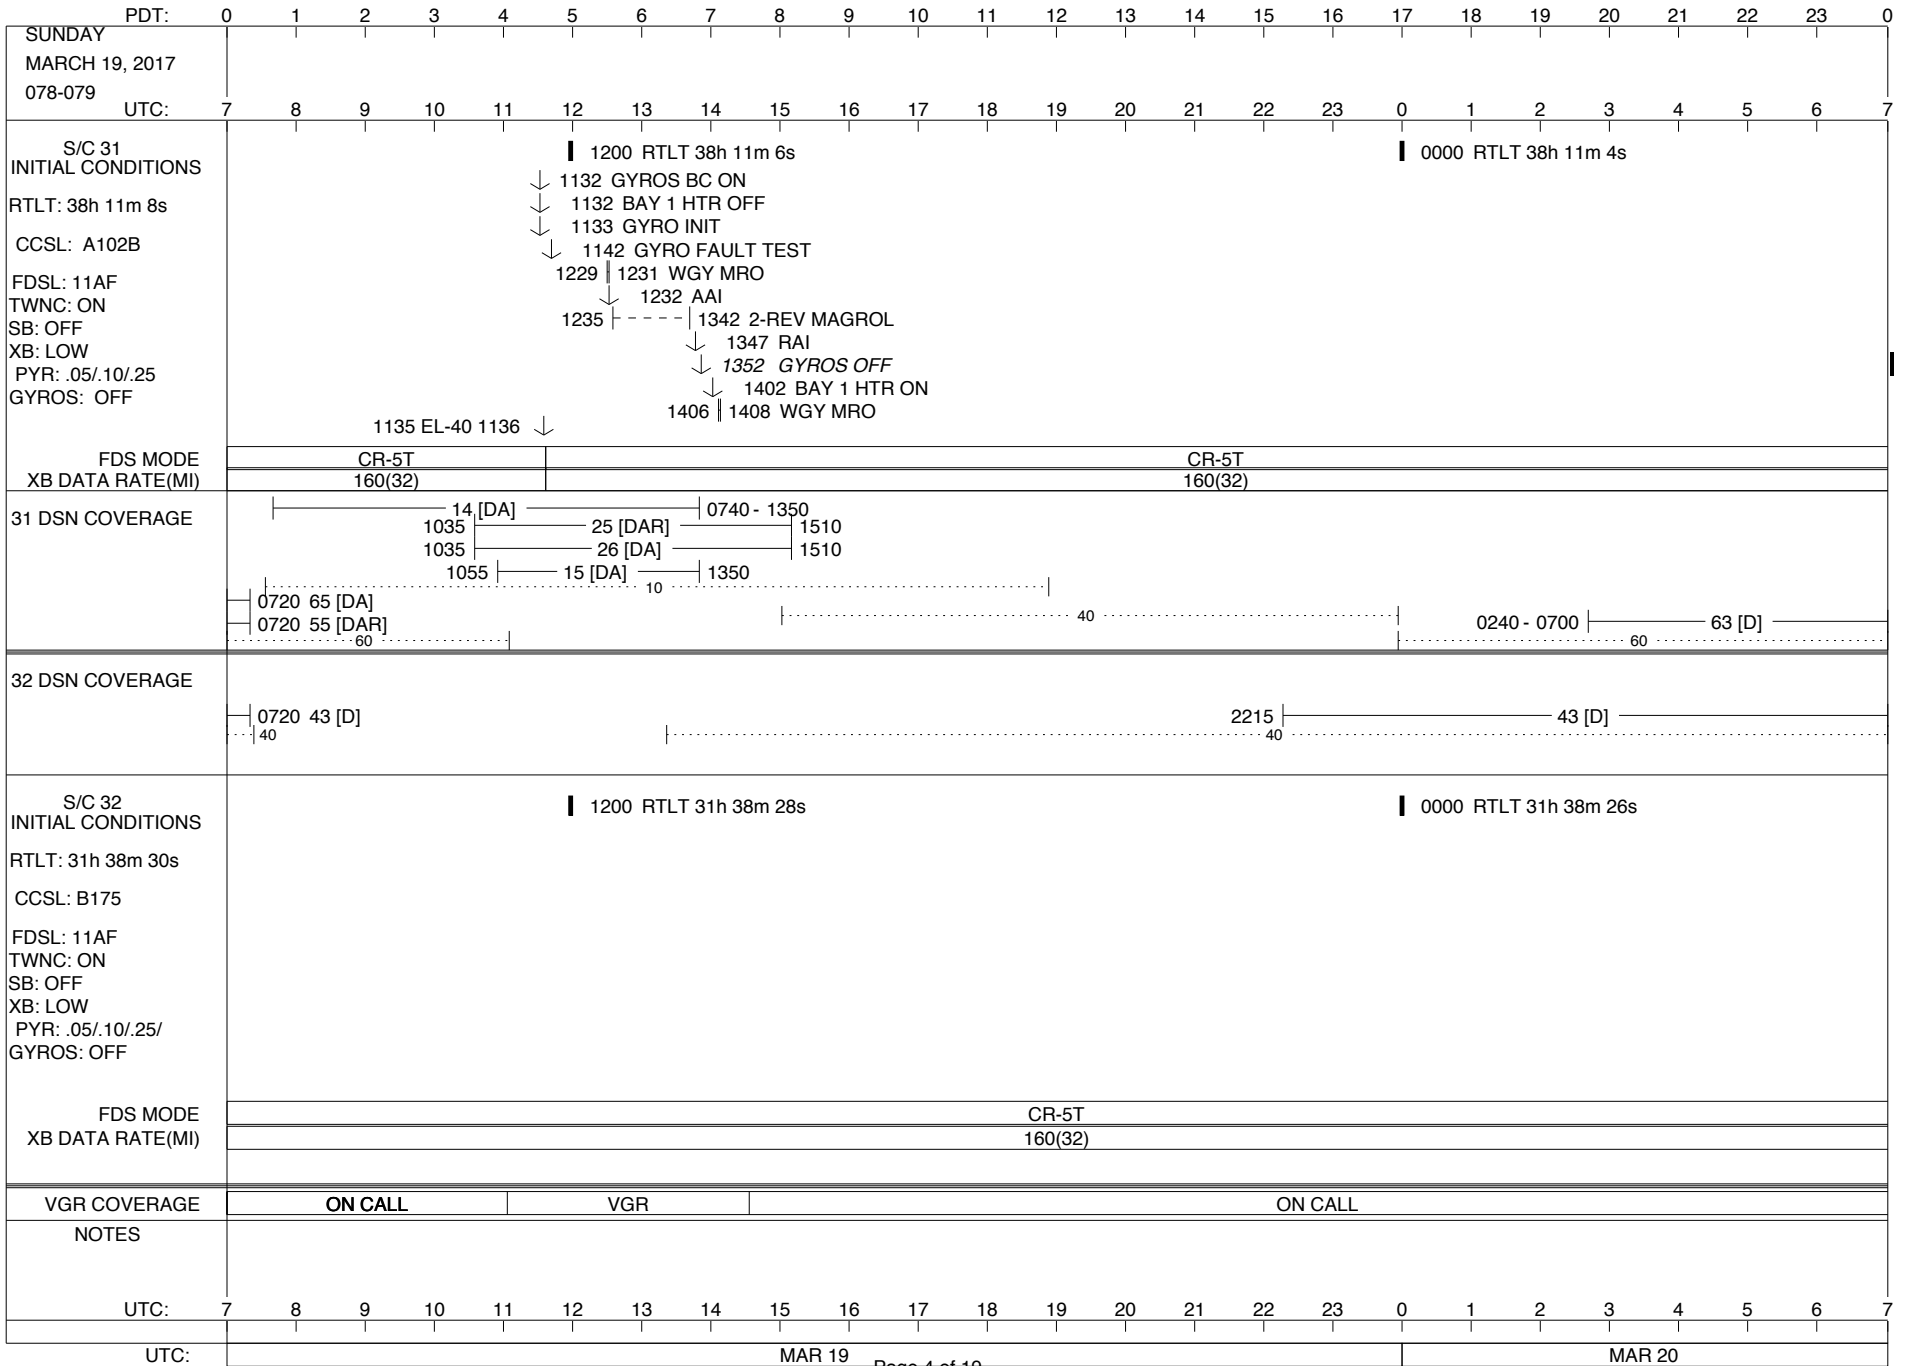

ISSUE DATE: 03/16/17 12:42