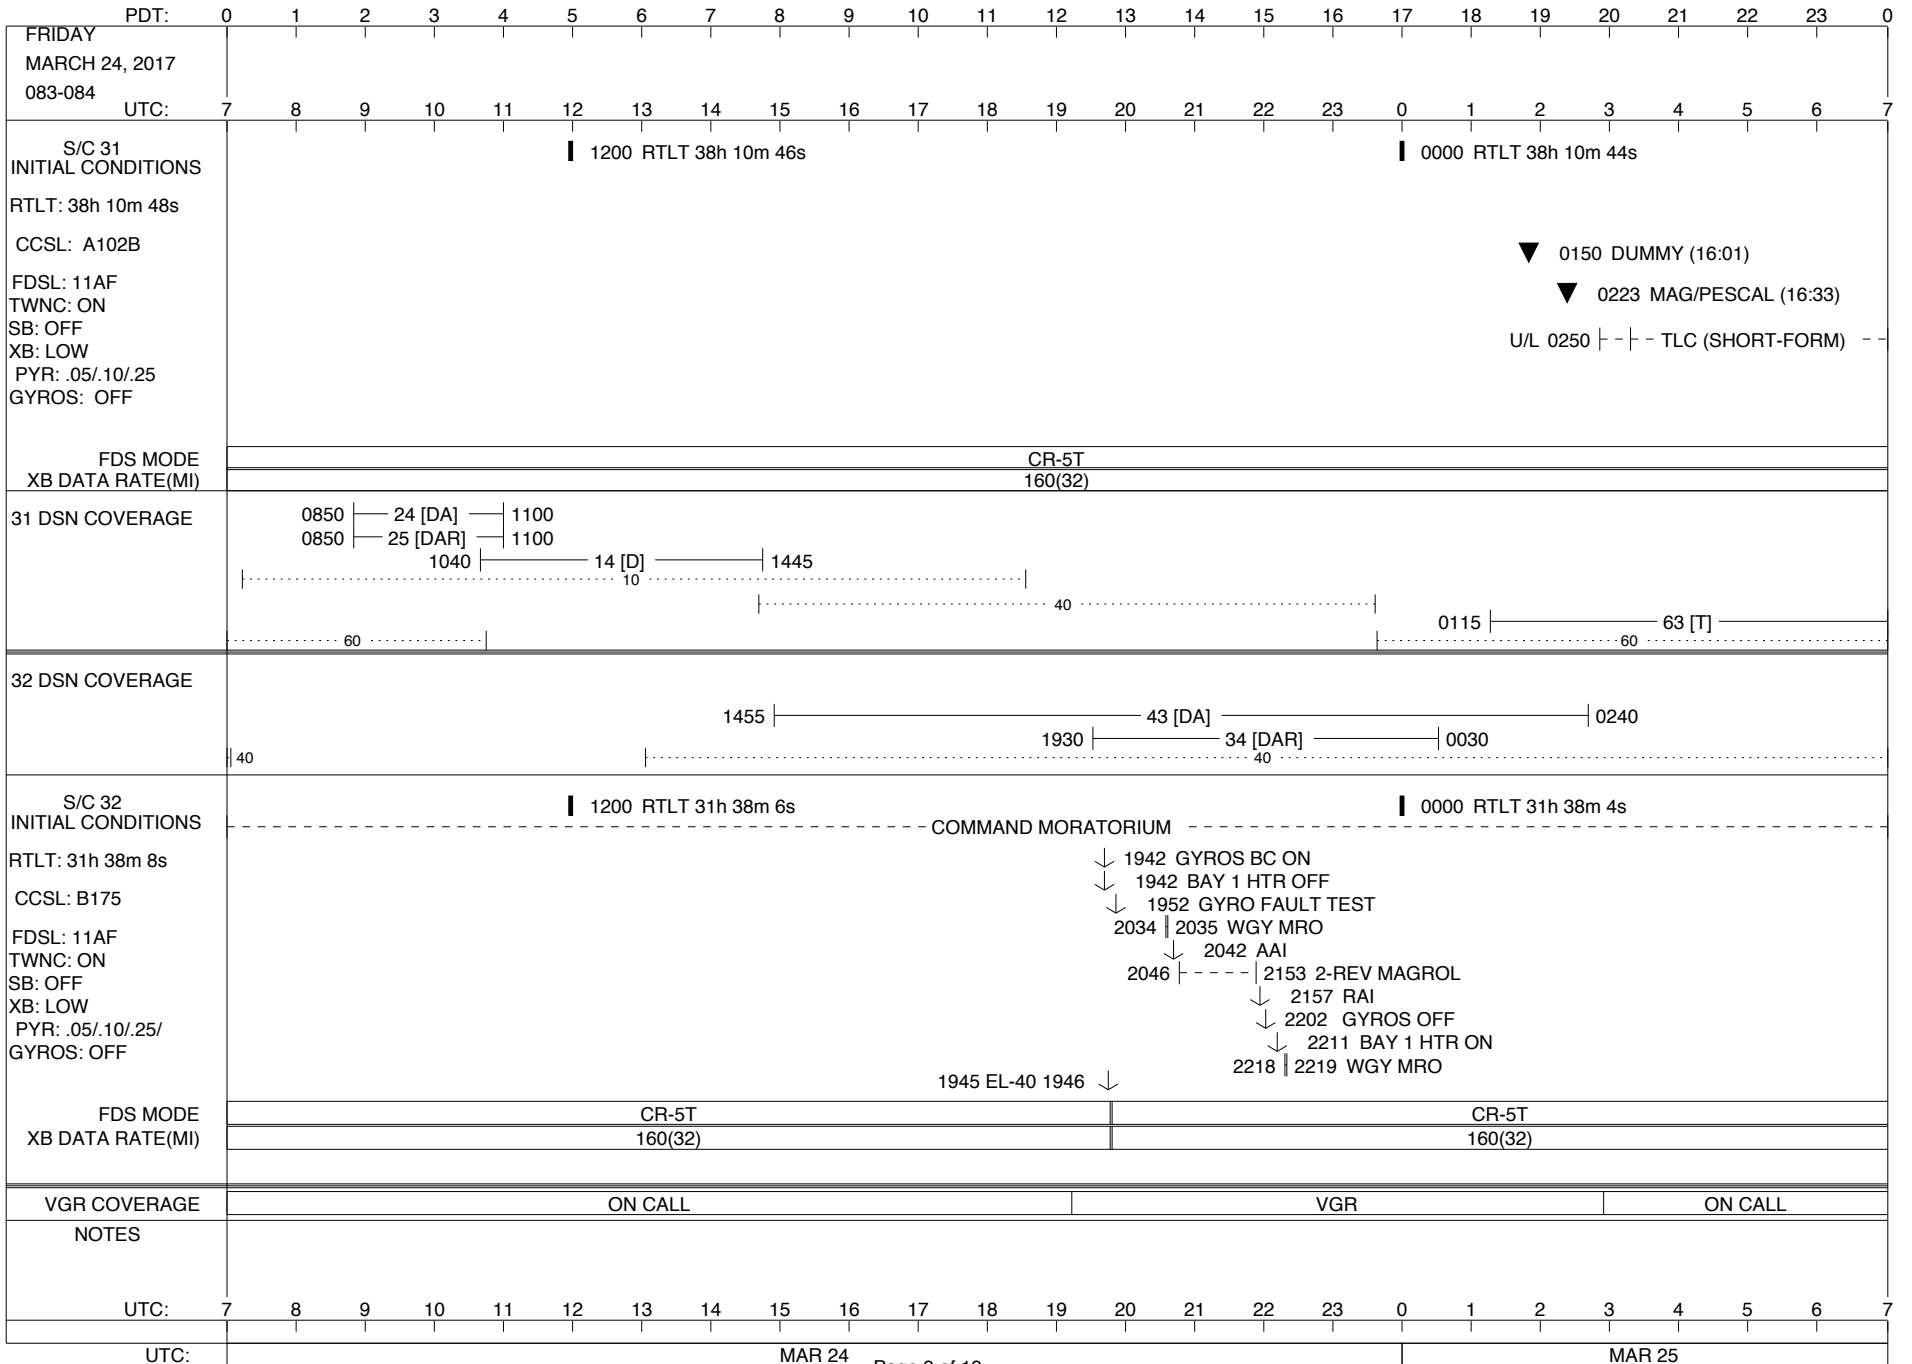

ISSUE DATE: 03/16/17 12:42