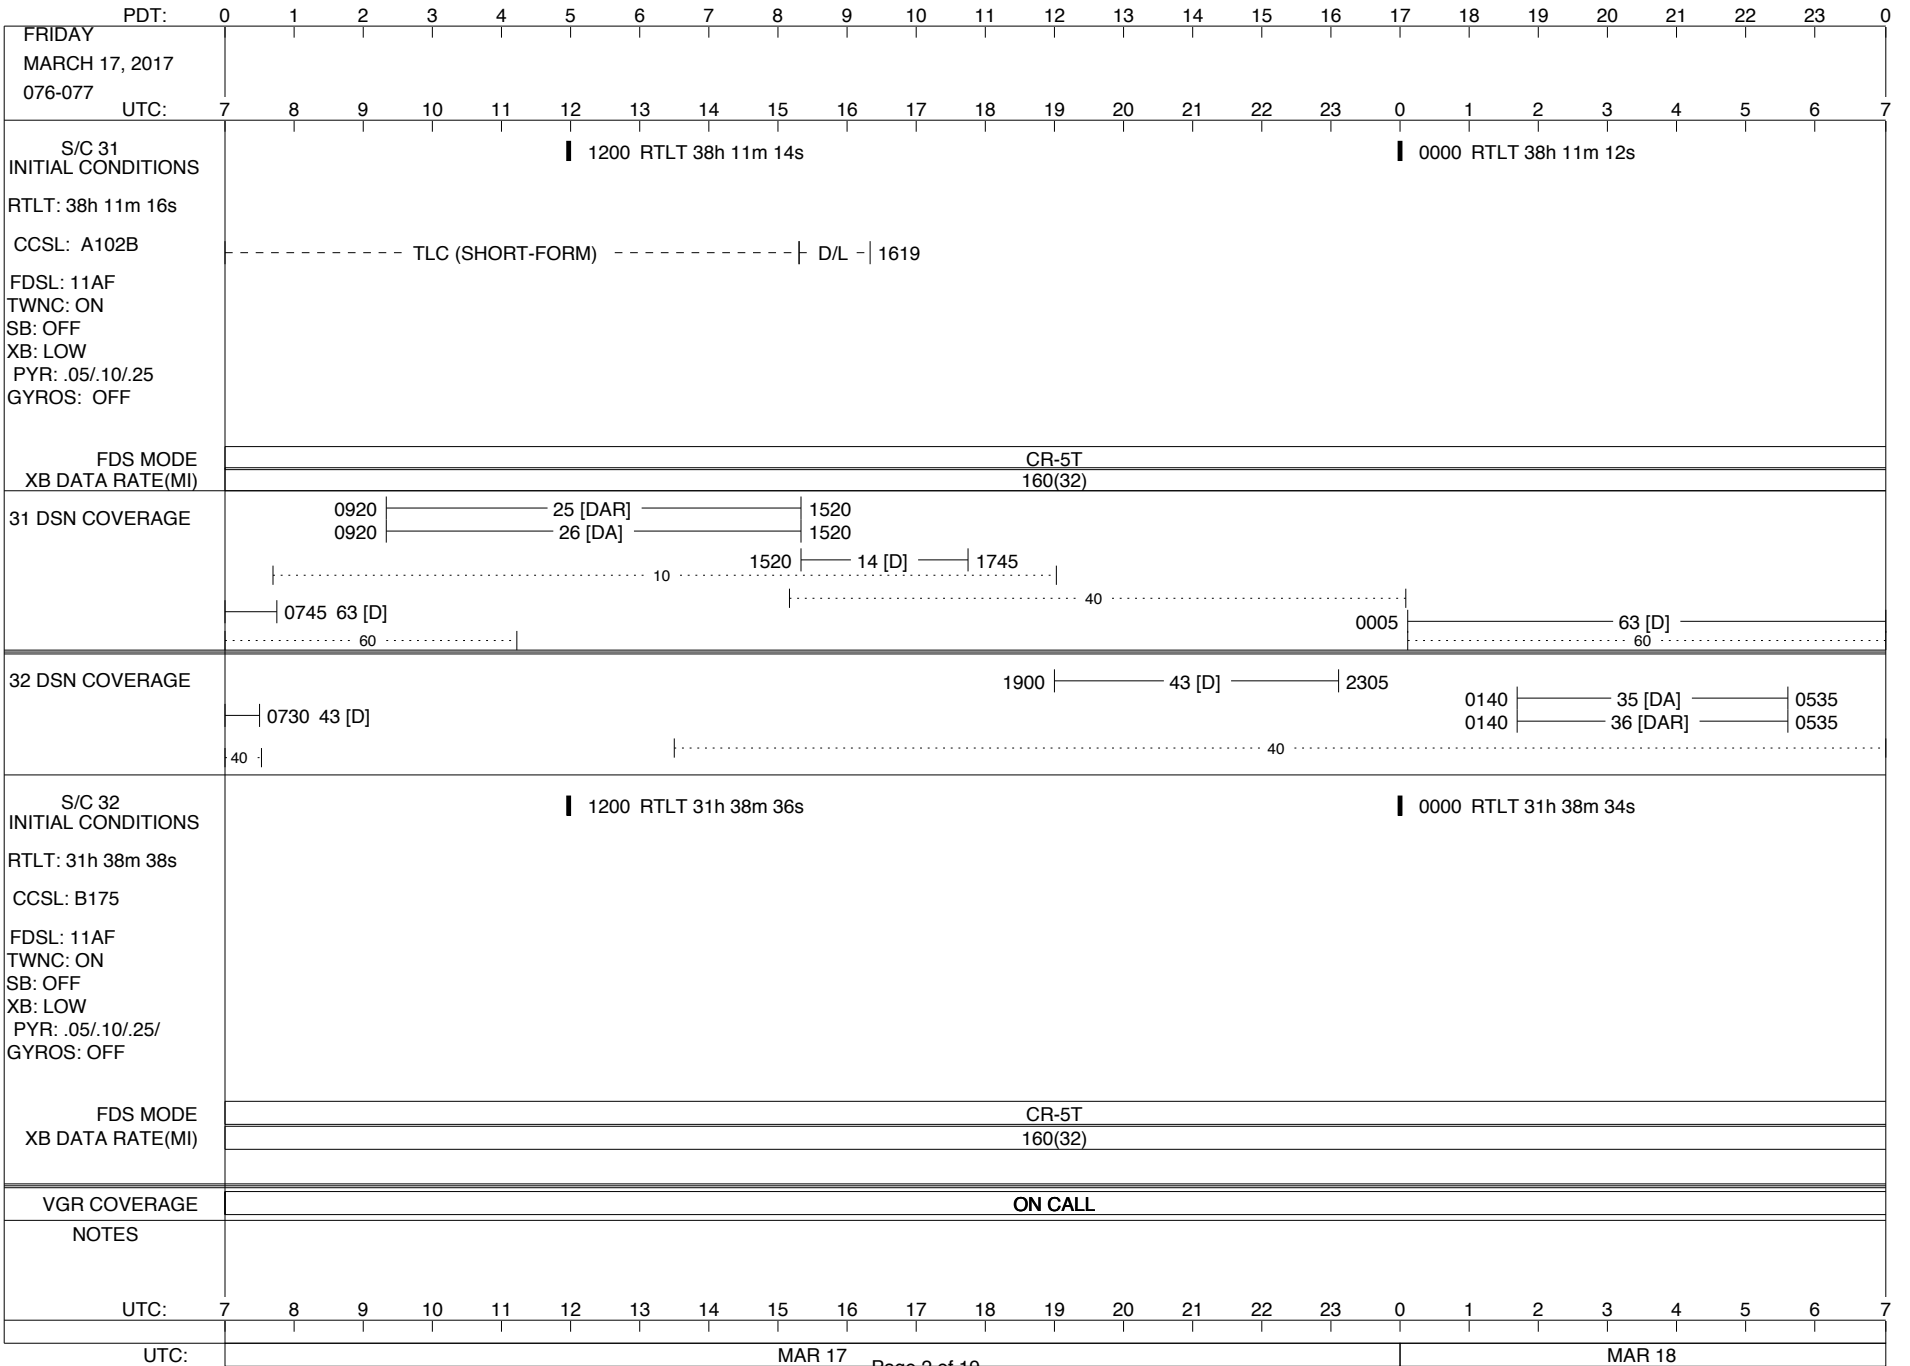

ISSUE DATE: 03/16/17 12:42