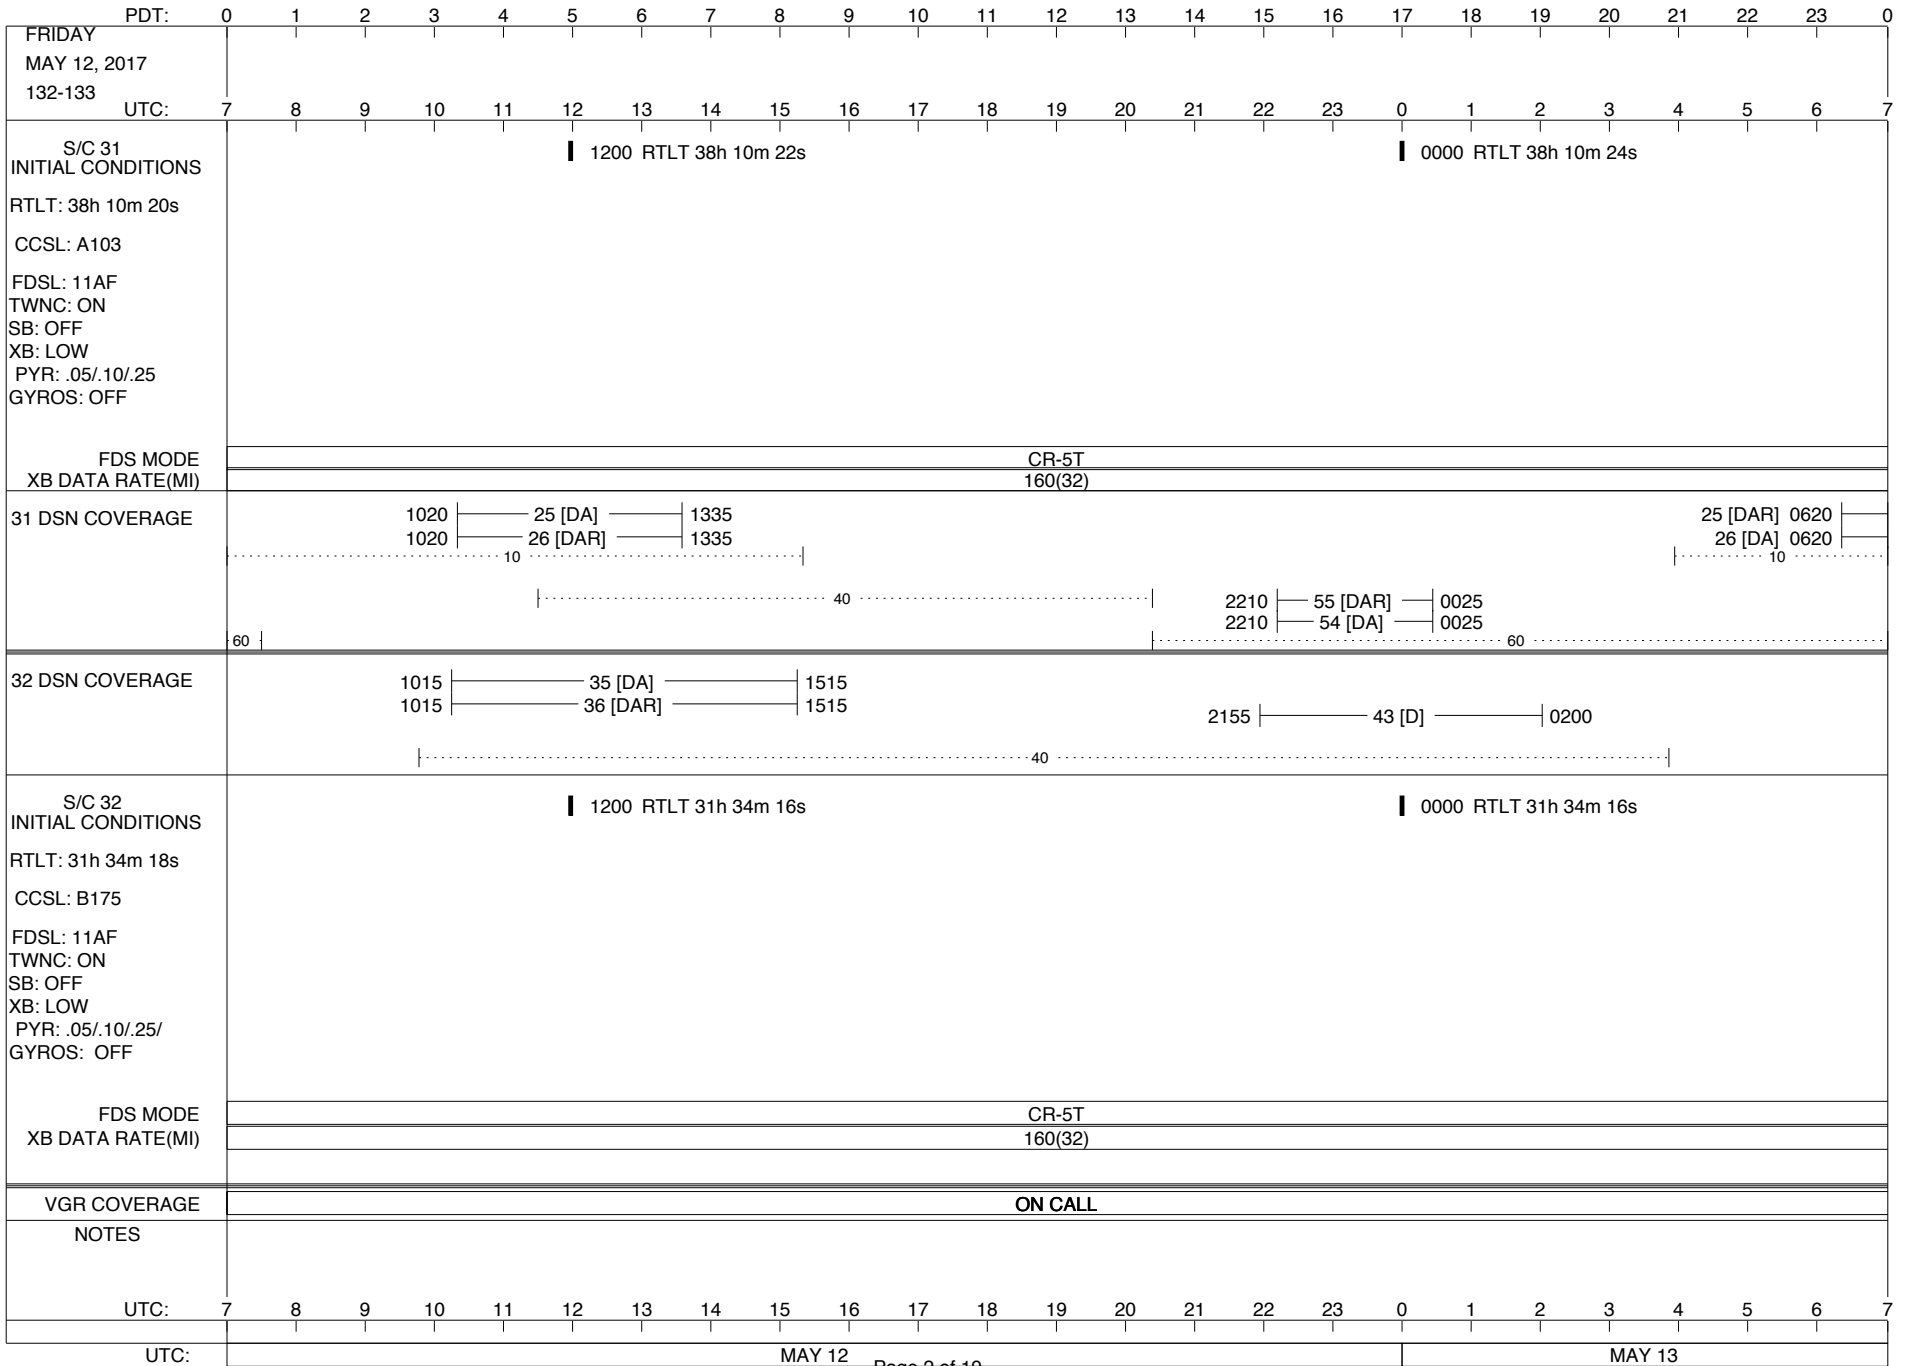

ISSUE DATE: 05/17/17 12:23