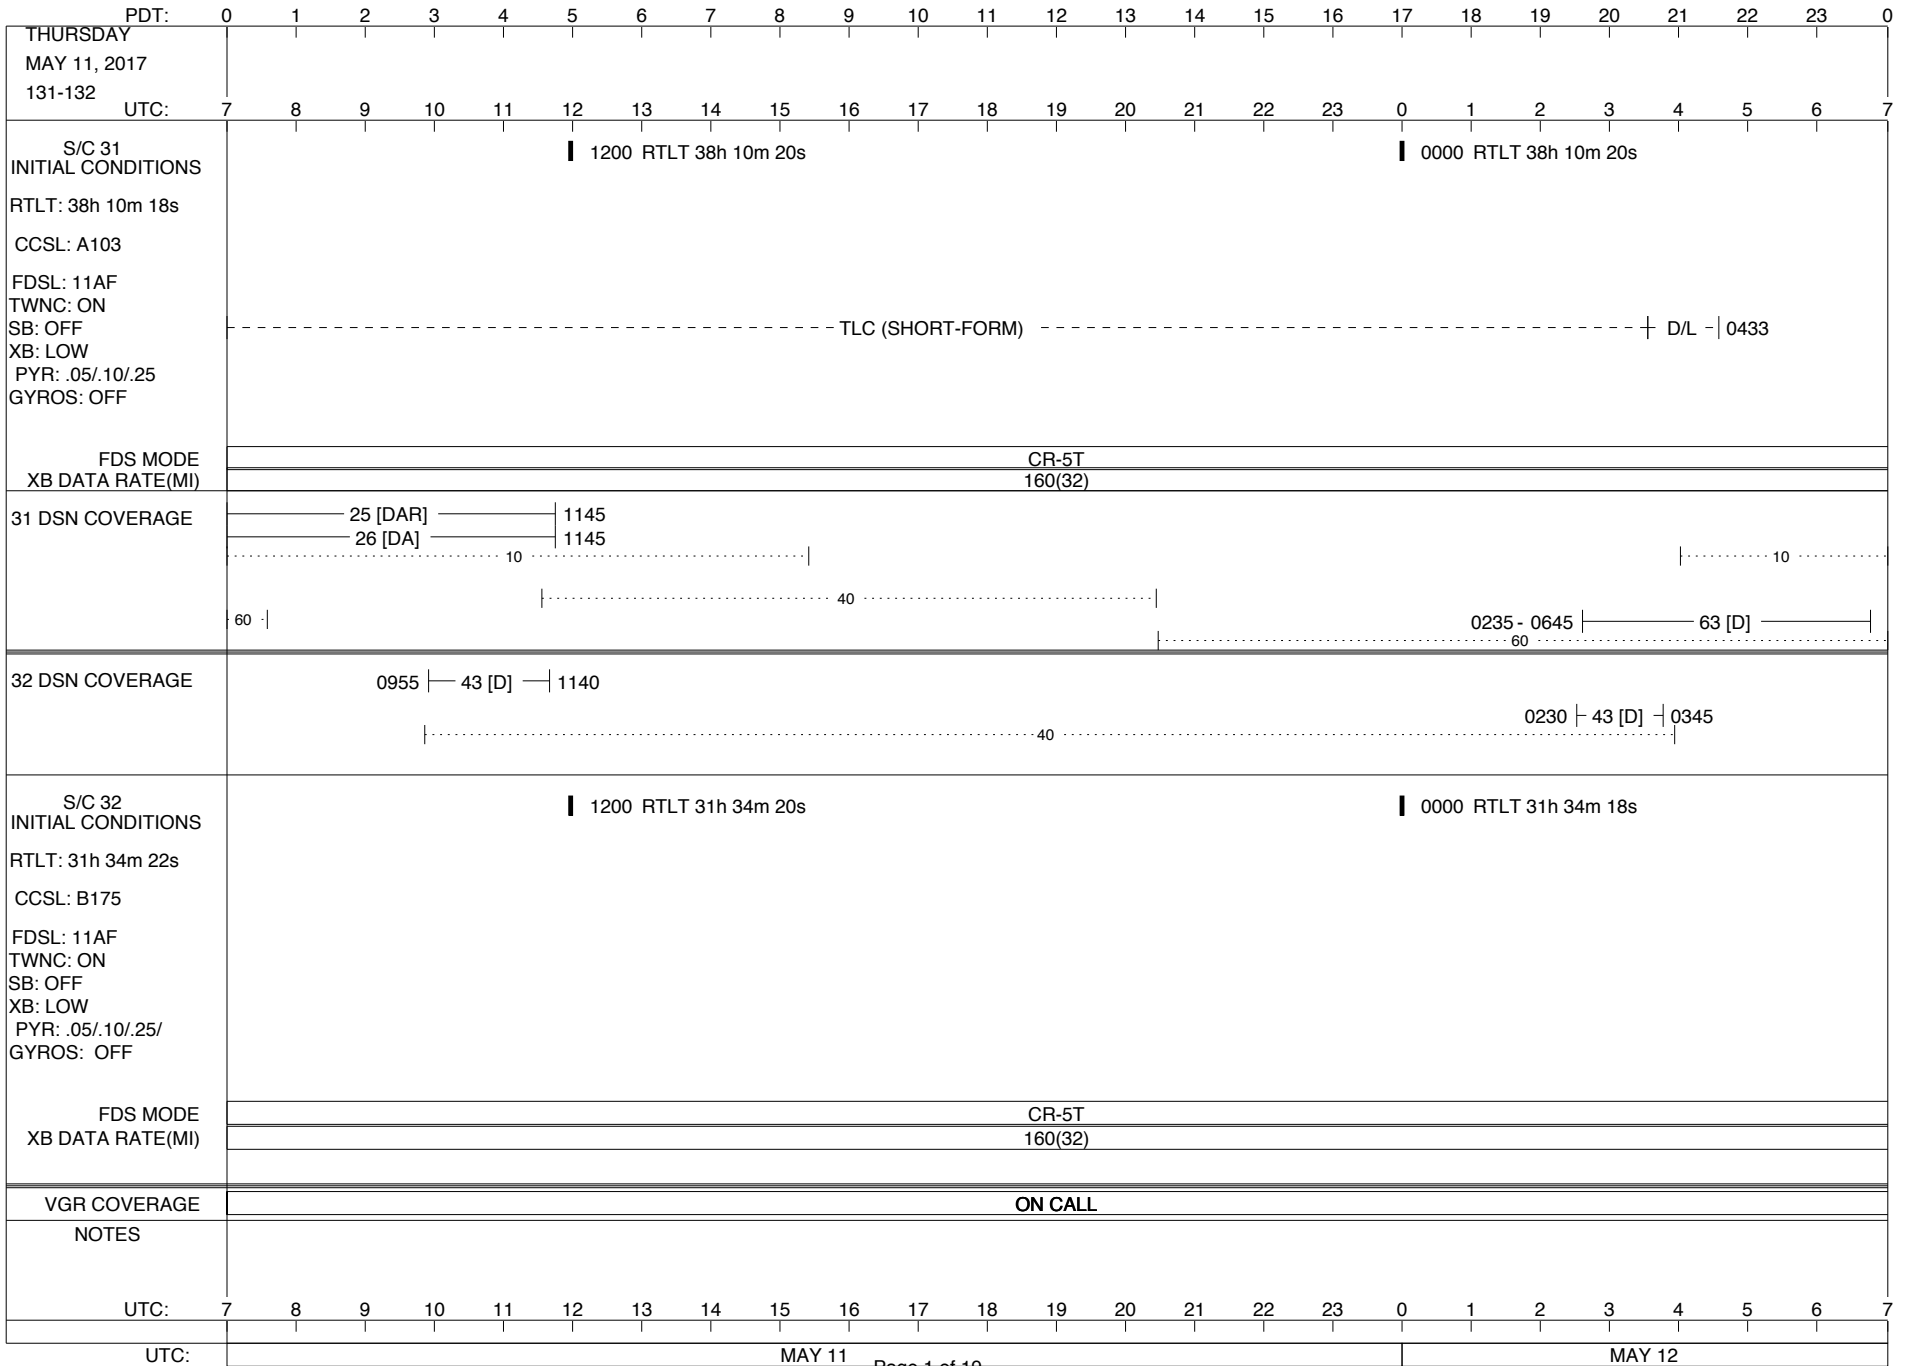

ISSUE DATE: 05/17/17 12:23