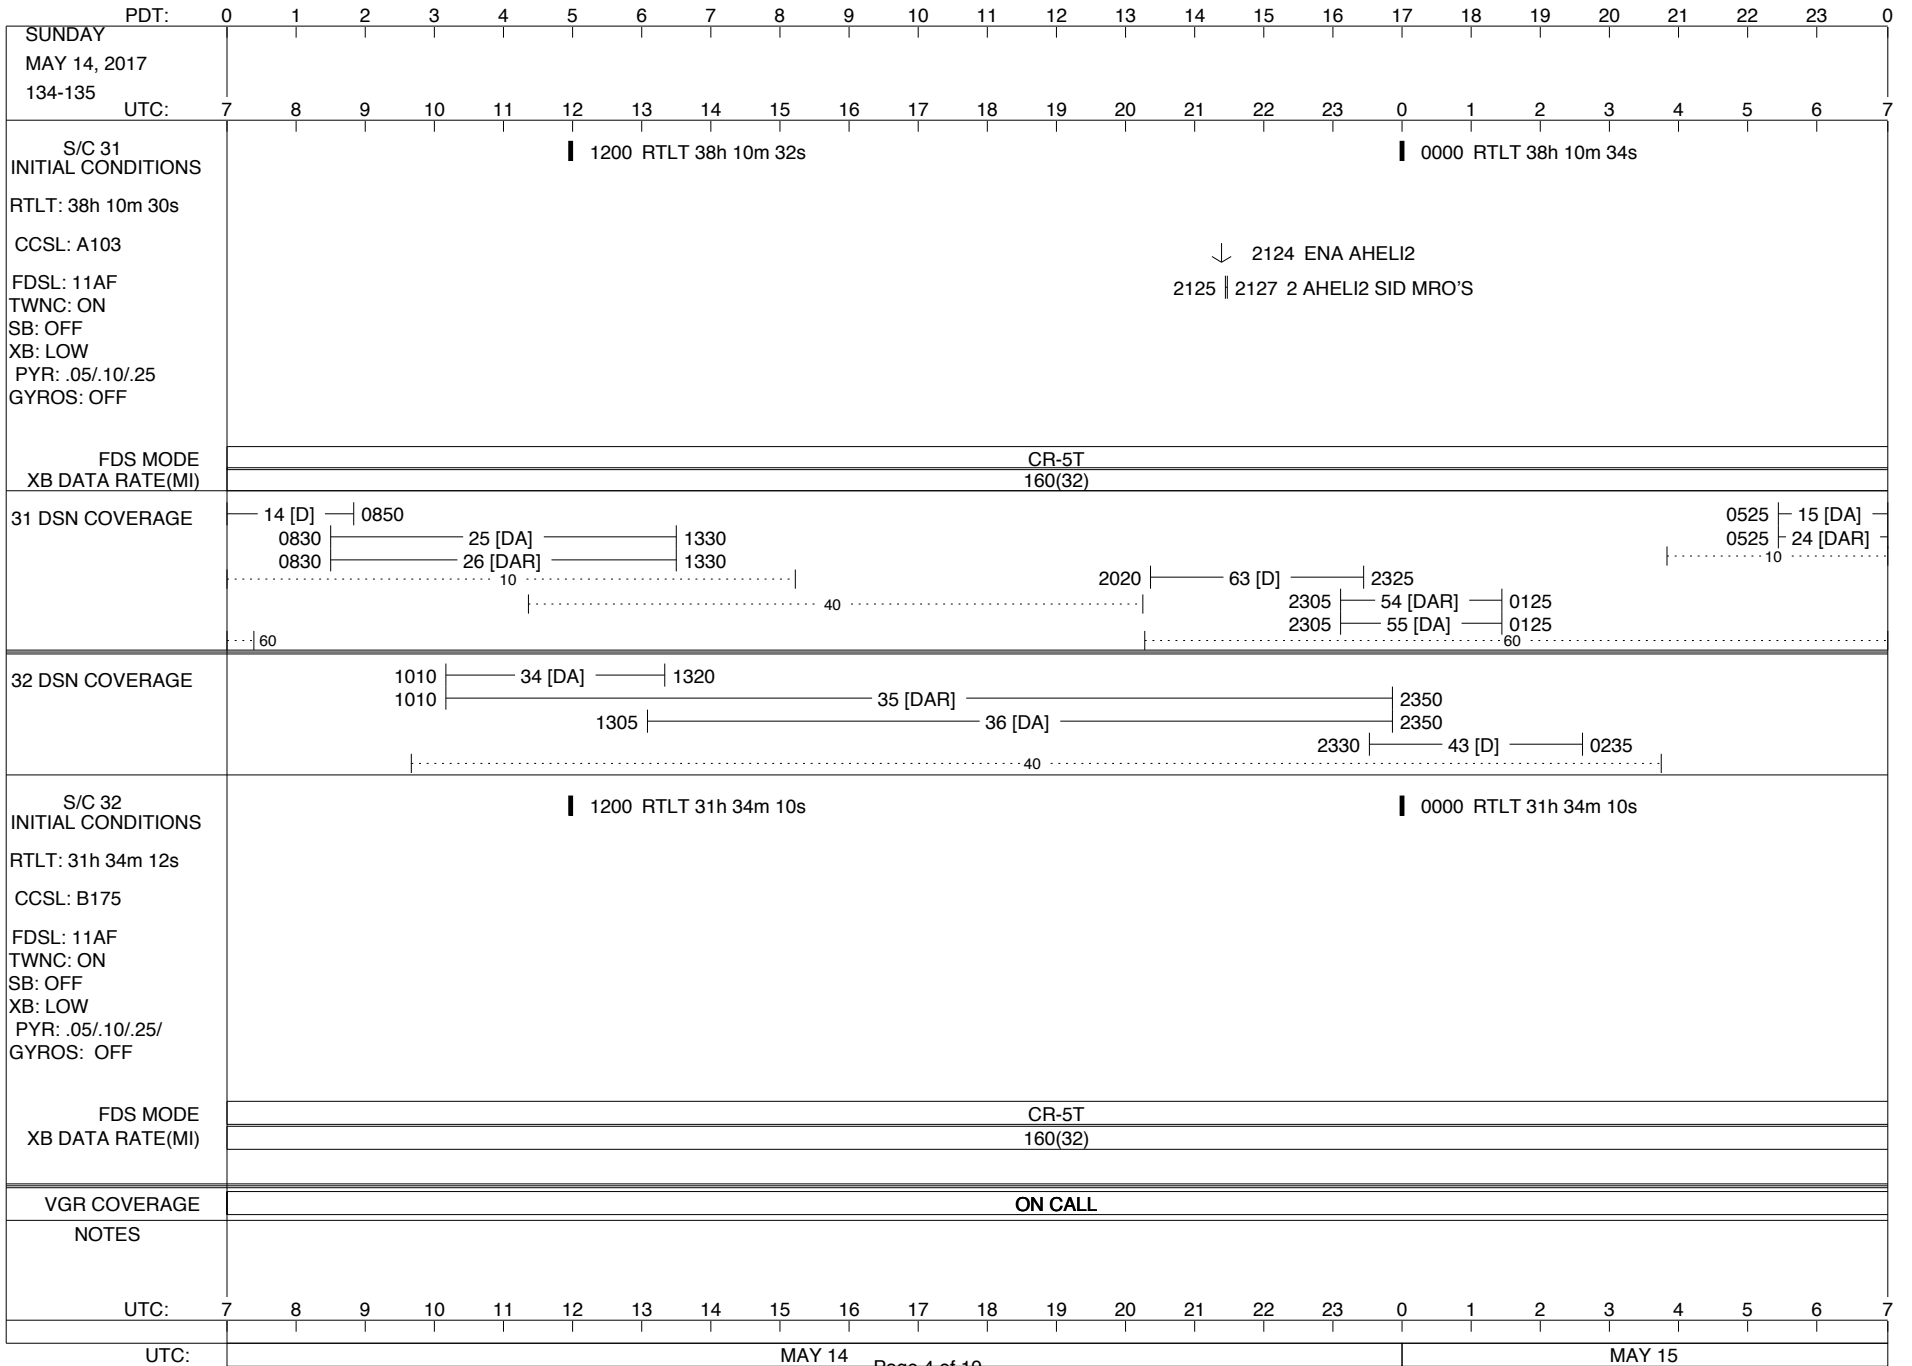

LEGEND:

- ∇ = R/T Command (Last chance or Contingency)
- ▼ = R/T Command (Scheduled)
- * = Result of R/T Command
- n = (where n = 1,2,3 ..) Special Note, see bottom of page
- A = Arrayed station
- B = BLF
- D = Downlink only pass
- H = High Power Transmitter
- R = Array Reference Antenna
- T = TLC Uplink
- U = Uplink only pass
- [o] = Ramp-through

Posted at http://voyager.jpl.nasa.gov/mission/soesfos/tracking_schedule.html

02/27/17

ISSUE DATE: 05/17/17 12:23

ISSUE DATE: 05/17/17 12:23

ISSUE DATE: 05/17/17 12:23

ISSUE DATE: 05/17/17 12:23

ISSUE DATE: 05/17/17 12:23

ISSUE DATE: 05/17/17 12:23

PDT:	0	1	2	3	4	5	6	7	8	9	10	11	12	13	14	15	16	17	18	19	20	21	22	23	0
TUESDAY MAY 16, 2017 136-137	UTC: 7	8	9	10	11	12	13	14	15	16	17	18	19	20	21	22	23	0	1	2	3	4	5	6	7
S/C 31 INITIAL CONDITIONS RTLTL: 38h 10m 38s CCSL: A103 FDSL: 11AF TWNC: ON SB: OFF XB: LOW PYR: .05/.10/.25 GYROS: OFF	1200 RTLT 38h 10m 40s												0000 RTLT 38h 10m 42s												
FDS MODE XB DATA RATE(MI)	CR-5T 160(32)												CR-5T 160(32)												
31 DSN COVERAGE	0900 ----- 14 [T] ----- 1325												0530 25 [DA] ----- 0550 0530 26 [DAR] ----- 0550												
32 DSN COVERAGE	1735 ----- 43 [D] ----- 2240																								
S/C 32 INITIAL CONDITIONS RTLTL: 31h 34m 6s CCSL: B175 FDSL: 11AF TWNC: ON SB: OFF XB: LOW PYR: .05/.10/.25/ GYROS: OFF	1200 RTLT 31h 34m 6s												0000 RTLT 31h 34m 4s												
FDS MODE XB DATA RATE(MI)	CR-5T 160(32)																								
VGR COVERAGE	ON CALL						VGR						ON CALL												
NOTES	[1] S/C 31=GS-4B @ 1459 XB=2.8K(41) NOT RECOVERABLE																								
UTC:	7	8	9	10	11	12	13	14	15	16	17	18	19	20	21	22	23	0	1	2	3	4	5	6	7
UTC:	MAY 16												MAY 17												