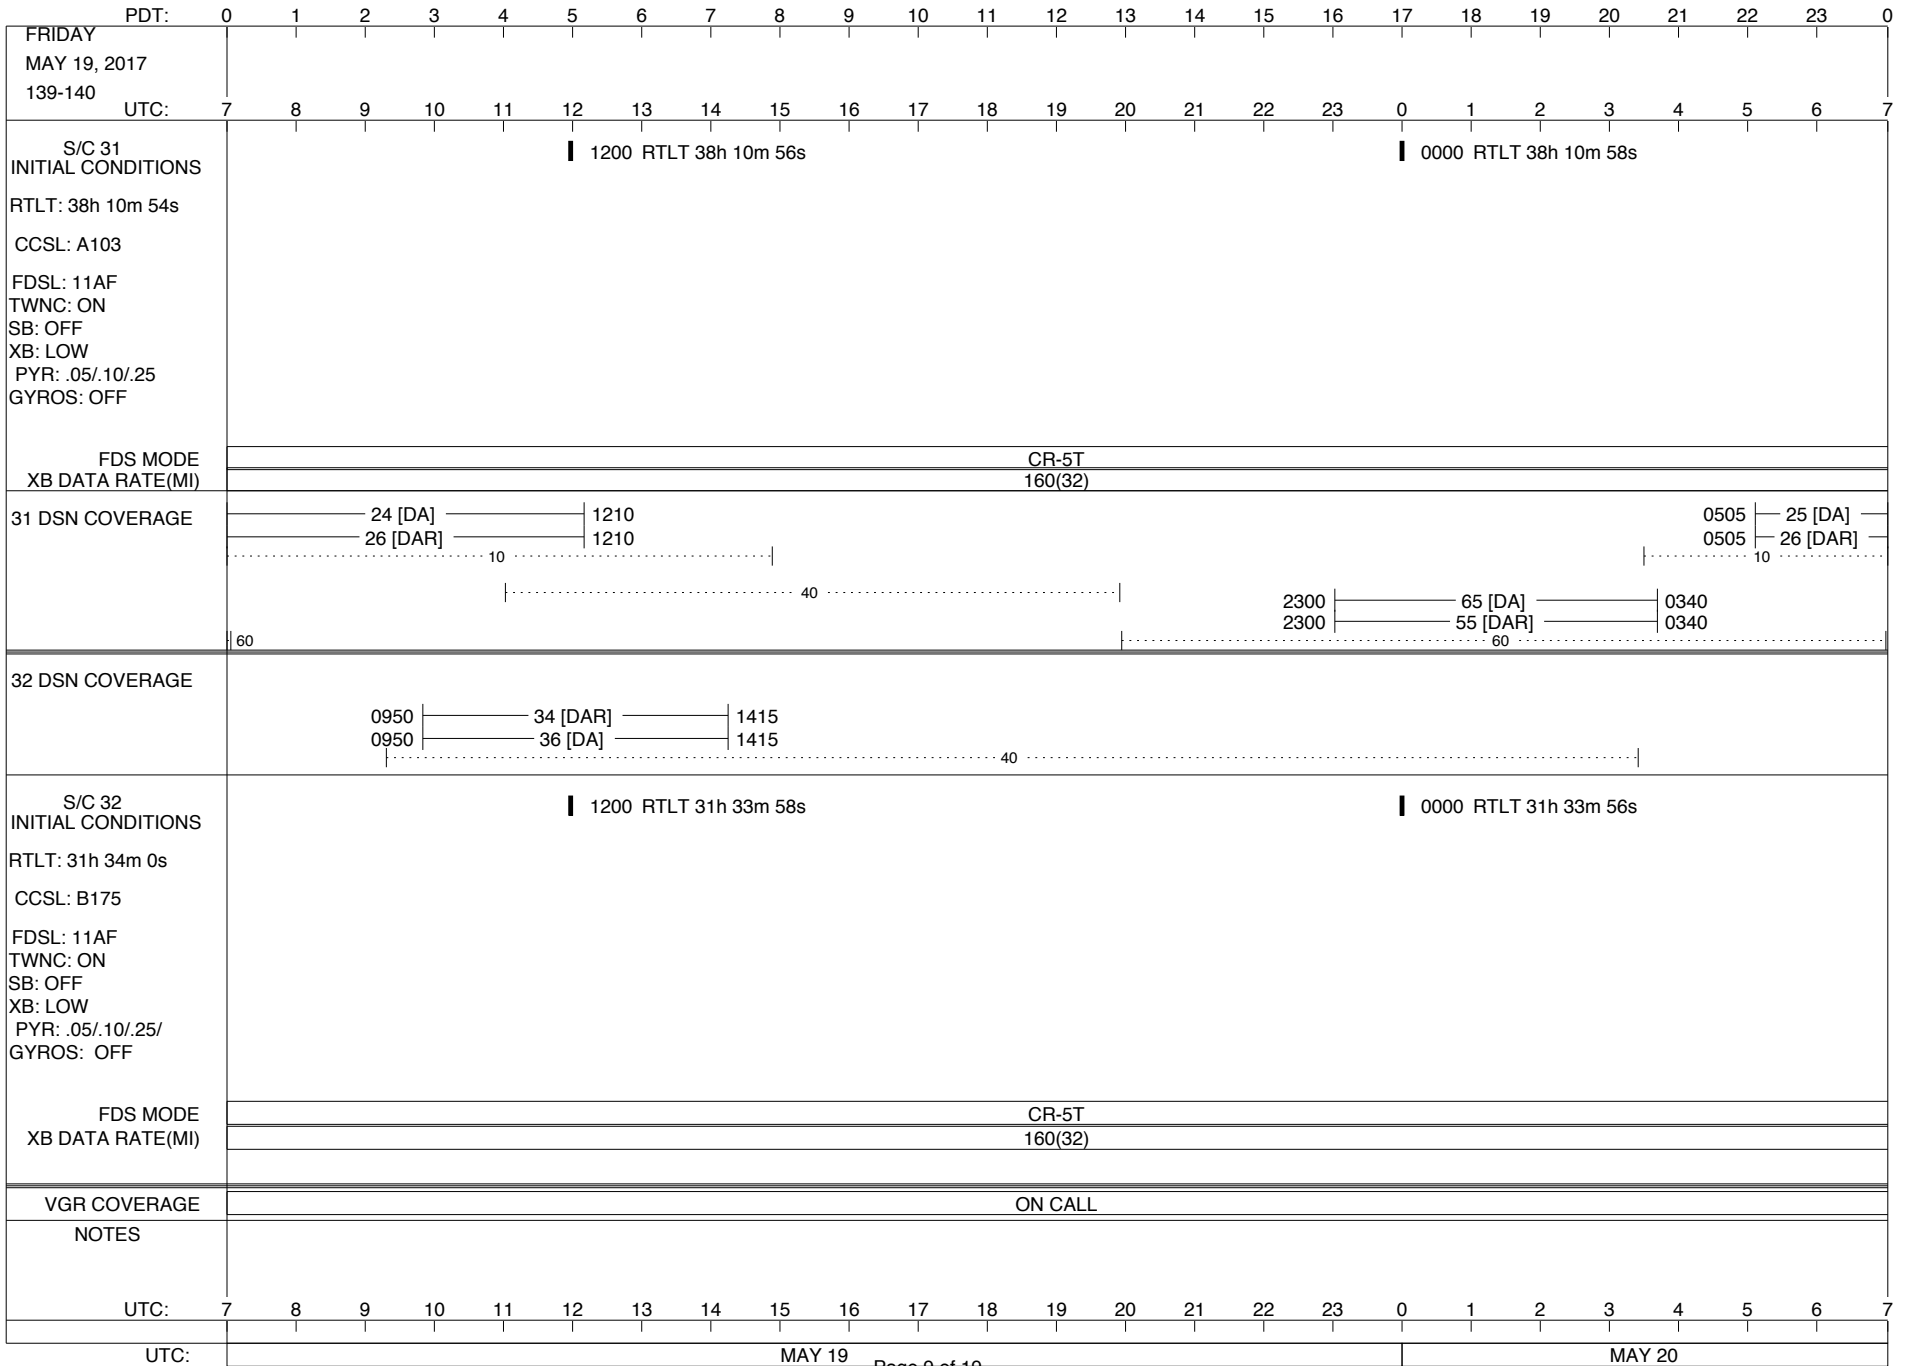

ISSUE DATE: 05/17/17 12:23