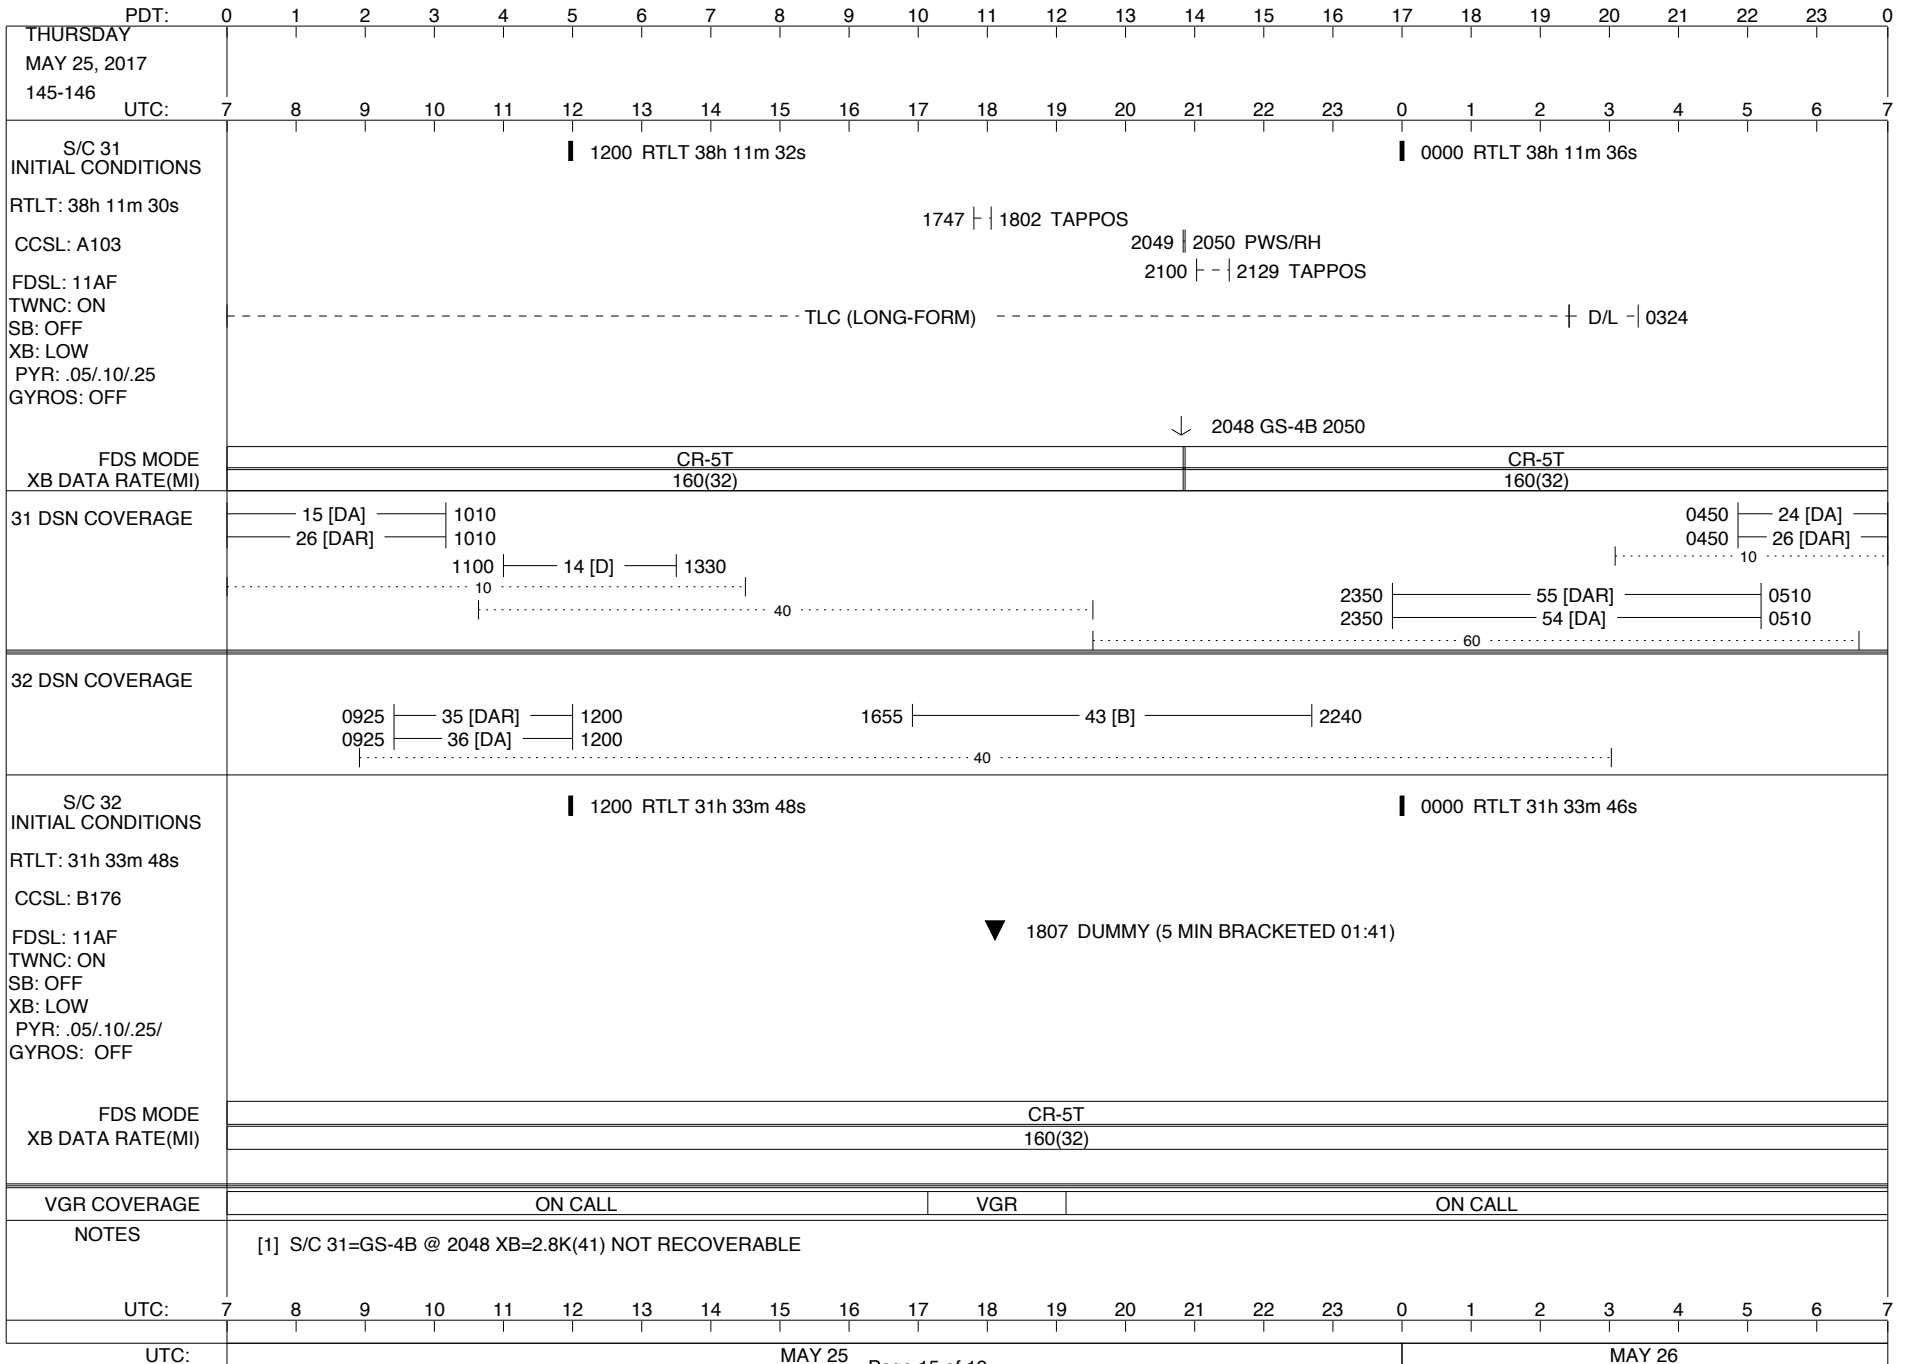

LEGEND:

- ∇ = R/T Command (Last chance or Contingency)
- ▼ = R/T Command (Scheduled)
- * = Result of R/T Command
- n = (where n = 1,2,3 ..) Special Note, see bottom of page
- A = Arrayed station
- B = BLF
- D = Downlink only pass
- H = High Power Transmitter
- R = Array Reference Antenna
- T = TLC Uplink
- U = Uplink only pass
- [o] = Ramp-through

ISSUE DATE: 05/17/17 12:23

ISSUE DATE: 05/17/17 12:23

ISSUE DATE: 05/17/17 12:23

ISSUE DATE: 05/17/17 12:23

ISSUE DATE: 05/17/17 12:23

PDT:	0	1	2	3	4	5	6	7	8	9	10	11	12	13	14	15	16	17	18	19	20	21	22	23	0		
MONDAY MAY 29, 2017 149-150																											
UTC:	7	8	9	10	11	12	13	14	15	16	17	18	19	20	21	22	23	0	1	2	3	4	5	6	7		
S/C 31 INITIAL CONDITIONS RTLT: 38h 11m 58s CCSL: A103 FDSL: 11AF TWNC: ON SB: OFF XB: LOW PYR: .05/.10/.25 GYROS: OFF	1200 RTLT 38h 12m 2s																										
FDS MODE														CR-5T													
XB DATA RATE(MI)														160(32)													
31 DSN COVERAGE	<p>Timeline for 31 DSN COVERAGE: - 24 [DAR] interval from 1140 to 1140 - 26 [DA] interval from 1140 to 1140 - 10 interval from 1140 to 1140 - 40 interval from 1140 to 1140</p>																										
32 DSN COVERAGE	<p>Timeline for 32 DSN COVERAGE: - 43 [D] interval from 0900 to 1925</p>																										
S/C 32 INITIAL CONDITIONS RTLT: 31h 33m 44s CCSL: B176 FDSL: 11AF TWNC: ON SB: OFF XB: LOW PYR: .05/.10/.25/ GYROS: OFF	1200 RTLT 31h 33m 44s																										
FDS MODE														CR-5T													
XB DATA RATE(MI)														160(32)													
VGR COVERAGE														ON CALL													
NOTES	JPL HOLIDAY!																										
UTC:	7	8	9	10	11	12	13	14	15	16	17	18	19	20	21	22	23	0	1	2	3	4	5	6	7		
UTC:	MAY 29													MAY 30													