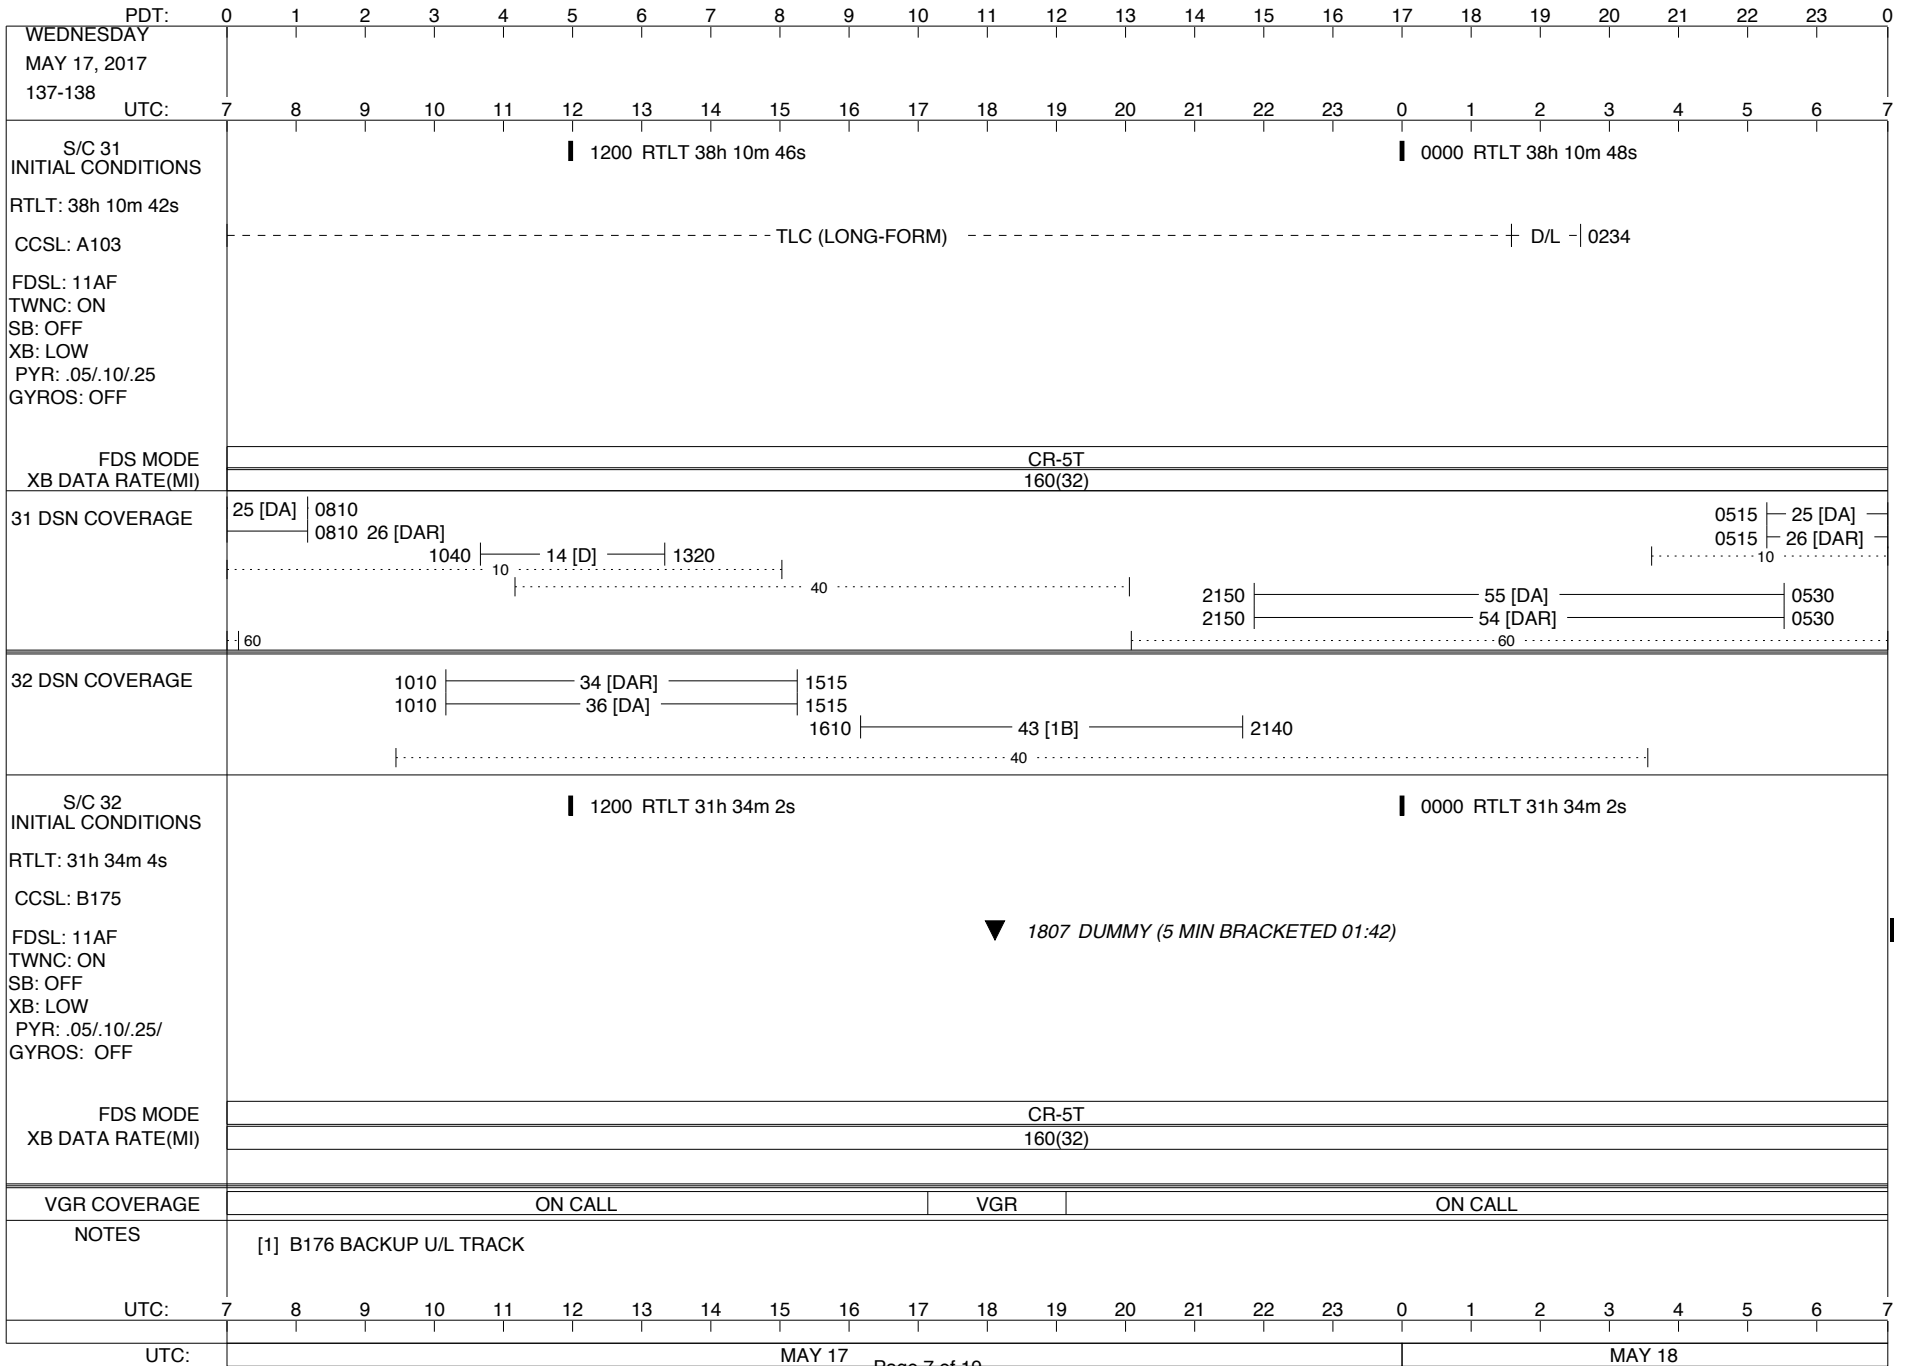

ISSUE DATE: 05/17/17 12:23