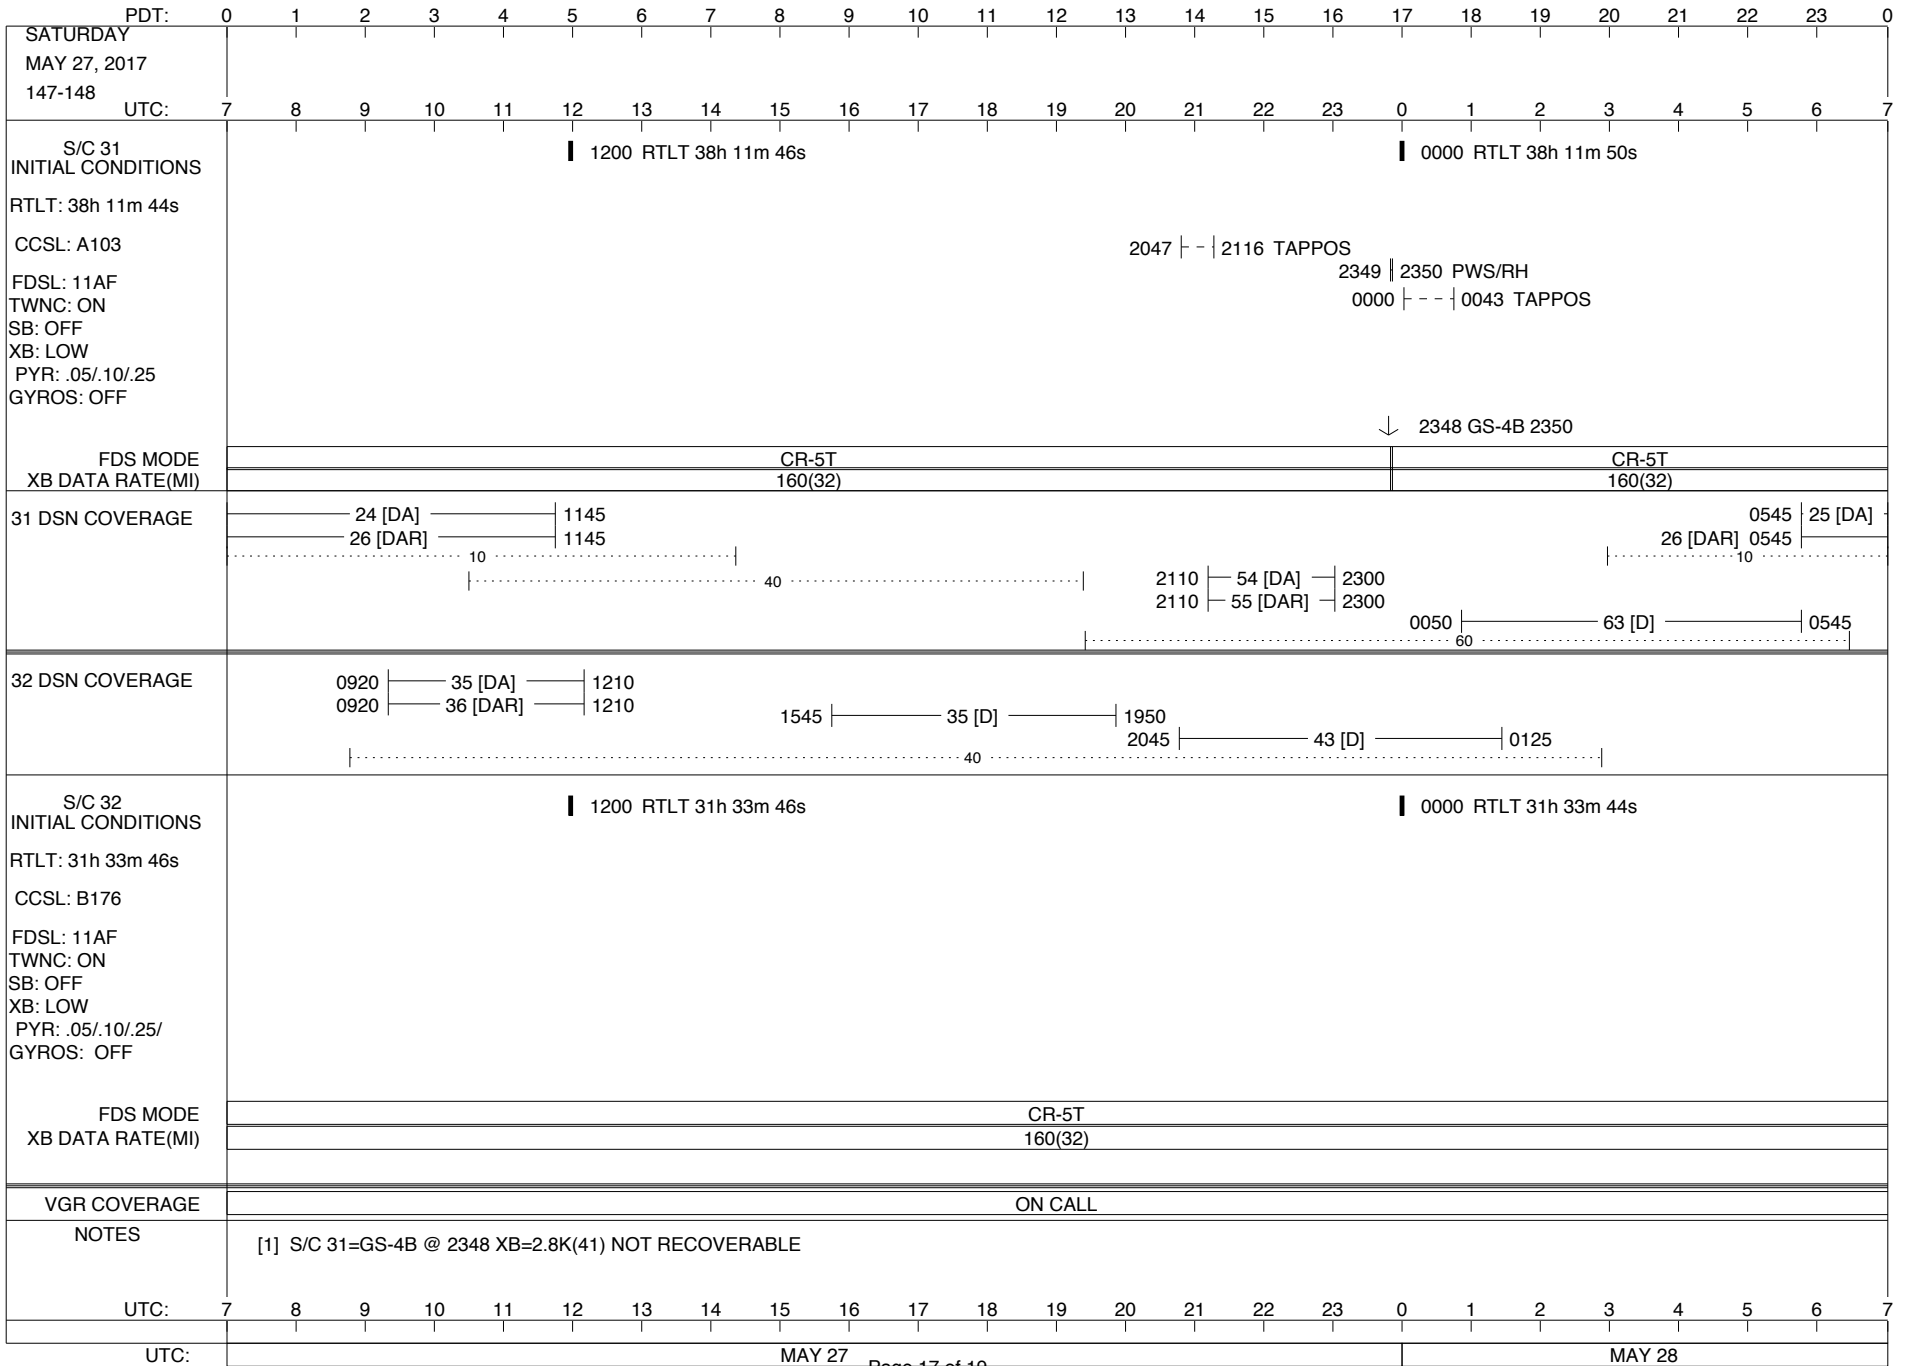

LEGEND:

- ∇ = R/T Command (Last chance or Contingency)
- ▼ = R/T Command (Scheduled)
- * = Result of R/T Command
- n = (where n = 1,2,3 ..) Special Note, see bottom of page
- A = Arrayed station
- B = BLF
- D = Downlink only pass
- H = High Power Transmitter
- R = Array Reference Antenna
- T = TLC Uplink
- U = Uplink only pass
- [o] = Ramp-through

ISSUE DATE: 05/17/17 12:23

ISSUE DATE: 05/17/17 12:23

ISSUE DATE: 05/17/17 12:23

ISSUE DATE: 05/17/17 12:23

ISSUE DATE: 05/17/17 12:23

PDT:	0	1	2	3	4	5	6	7	8	9	10	11	12	13	14	15	16	17	18	19	20	21	22	23	0		
MONDAY MAY 29, 2017 149-150																											
UTC:	7	8	9	10	11	12	13	14	15	16	17	18	19	20	21	22	23	0	1	2	3	4	5	6	7		
S/C 31 INITIAL CONDITIONS RTLT: 38h 11m 58s CCSL: A103 FDSL: 11AF TWNC: ON SB: OFF XB: LOW PYR: .05/.10/.25 GYROS: OFF	1200 RTLT 38h 12m 2s																										
FDS MODE														CR-5T													
XB DATA RATE(MI)														160(32)													
31 DSN COVERAGE	<p>Timeline for 31 DSN COVERAGE: - 24 [DAR] interval from 1140 to 1140 - 26 [DA] interval from 1140 to 1140 - 10 interval from 1140 to 1140 - 40 interval from 1140 to 1140</p>																										
32 DSN COVERAGE	<p>Timeline for 32 DSN COVERAGE: - 43 [D] interval from 0900 to 1925</p>																										
S/C 32 INITIAL CONDITIONS RTLT: 31h 33m 44s CCSL: B176 FDSL: 11AF TWNC: ON SB: OFF XB: LOW PYR: .05/.10/.25/ GYROS: OFF	1200 RTLT 31h 33m 44s																										
FDS MODE														CR-5T													
XB DATA RATE(MI)														160(32)													
VGR COVERAGE														ON CALL													
NOTES	JPL HOLIDAY!																										
UTC:	7	8	9	10	11	12	13	14	15	16	17	18	19	20	21	22	23	0	1	2	3	4	5	6	7		
UTC:	MAY 29													MAY 30													