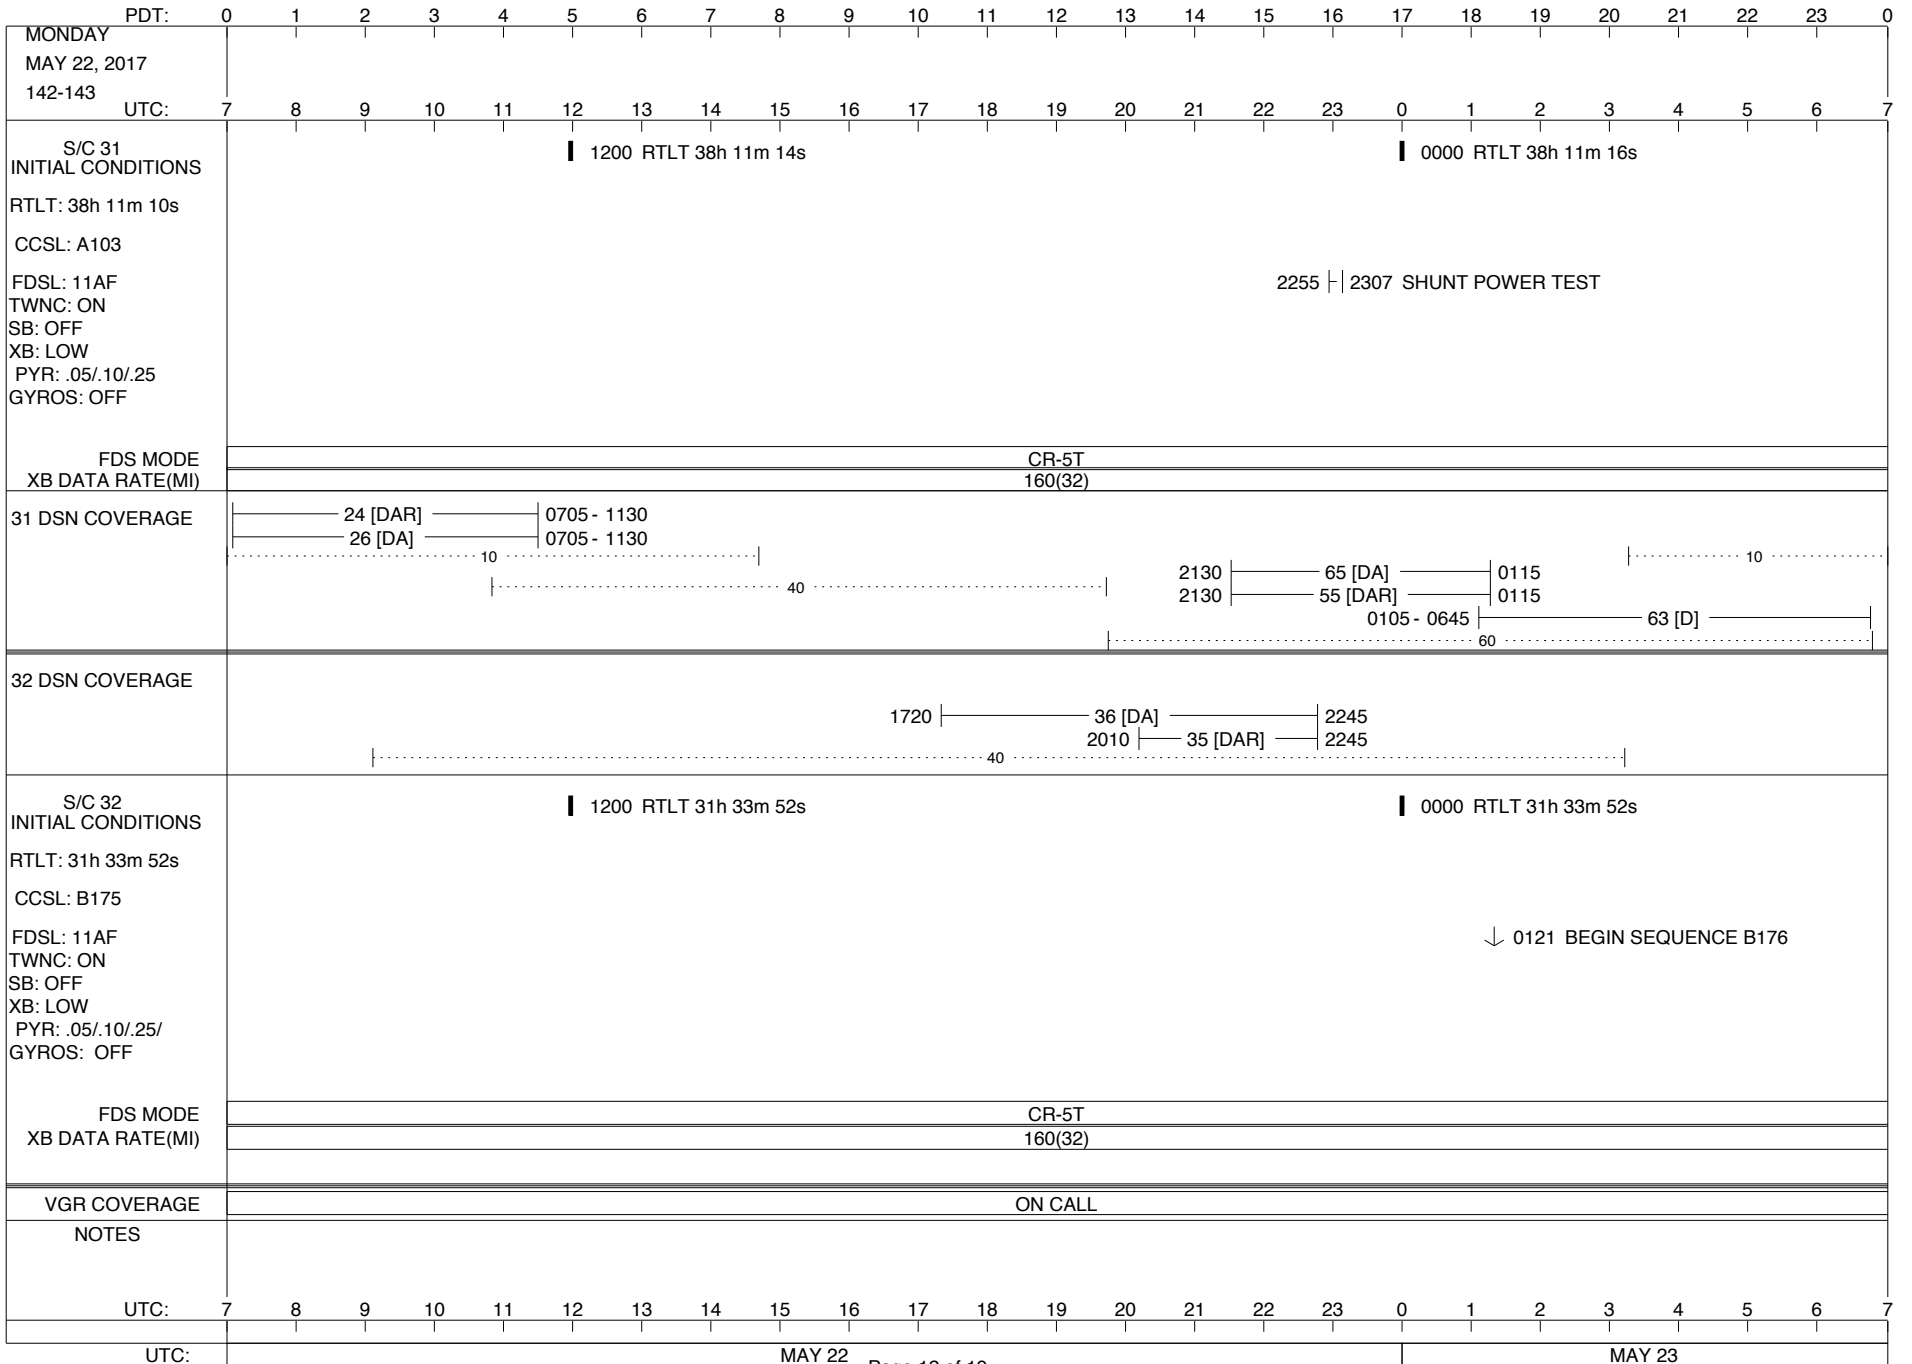

ISSUE DATE: 05/17/17 12:23