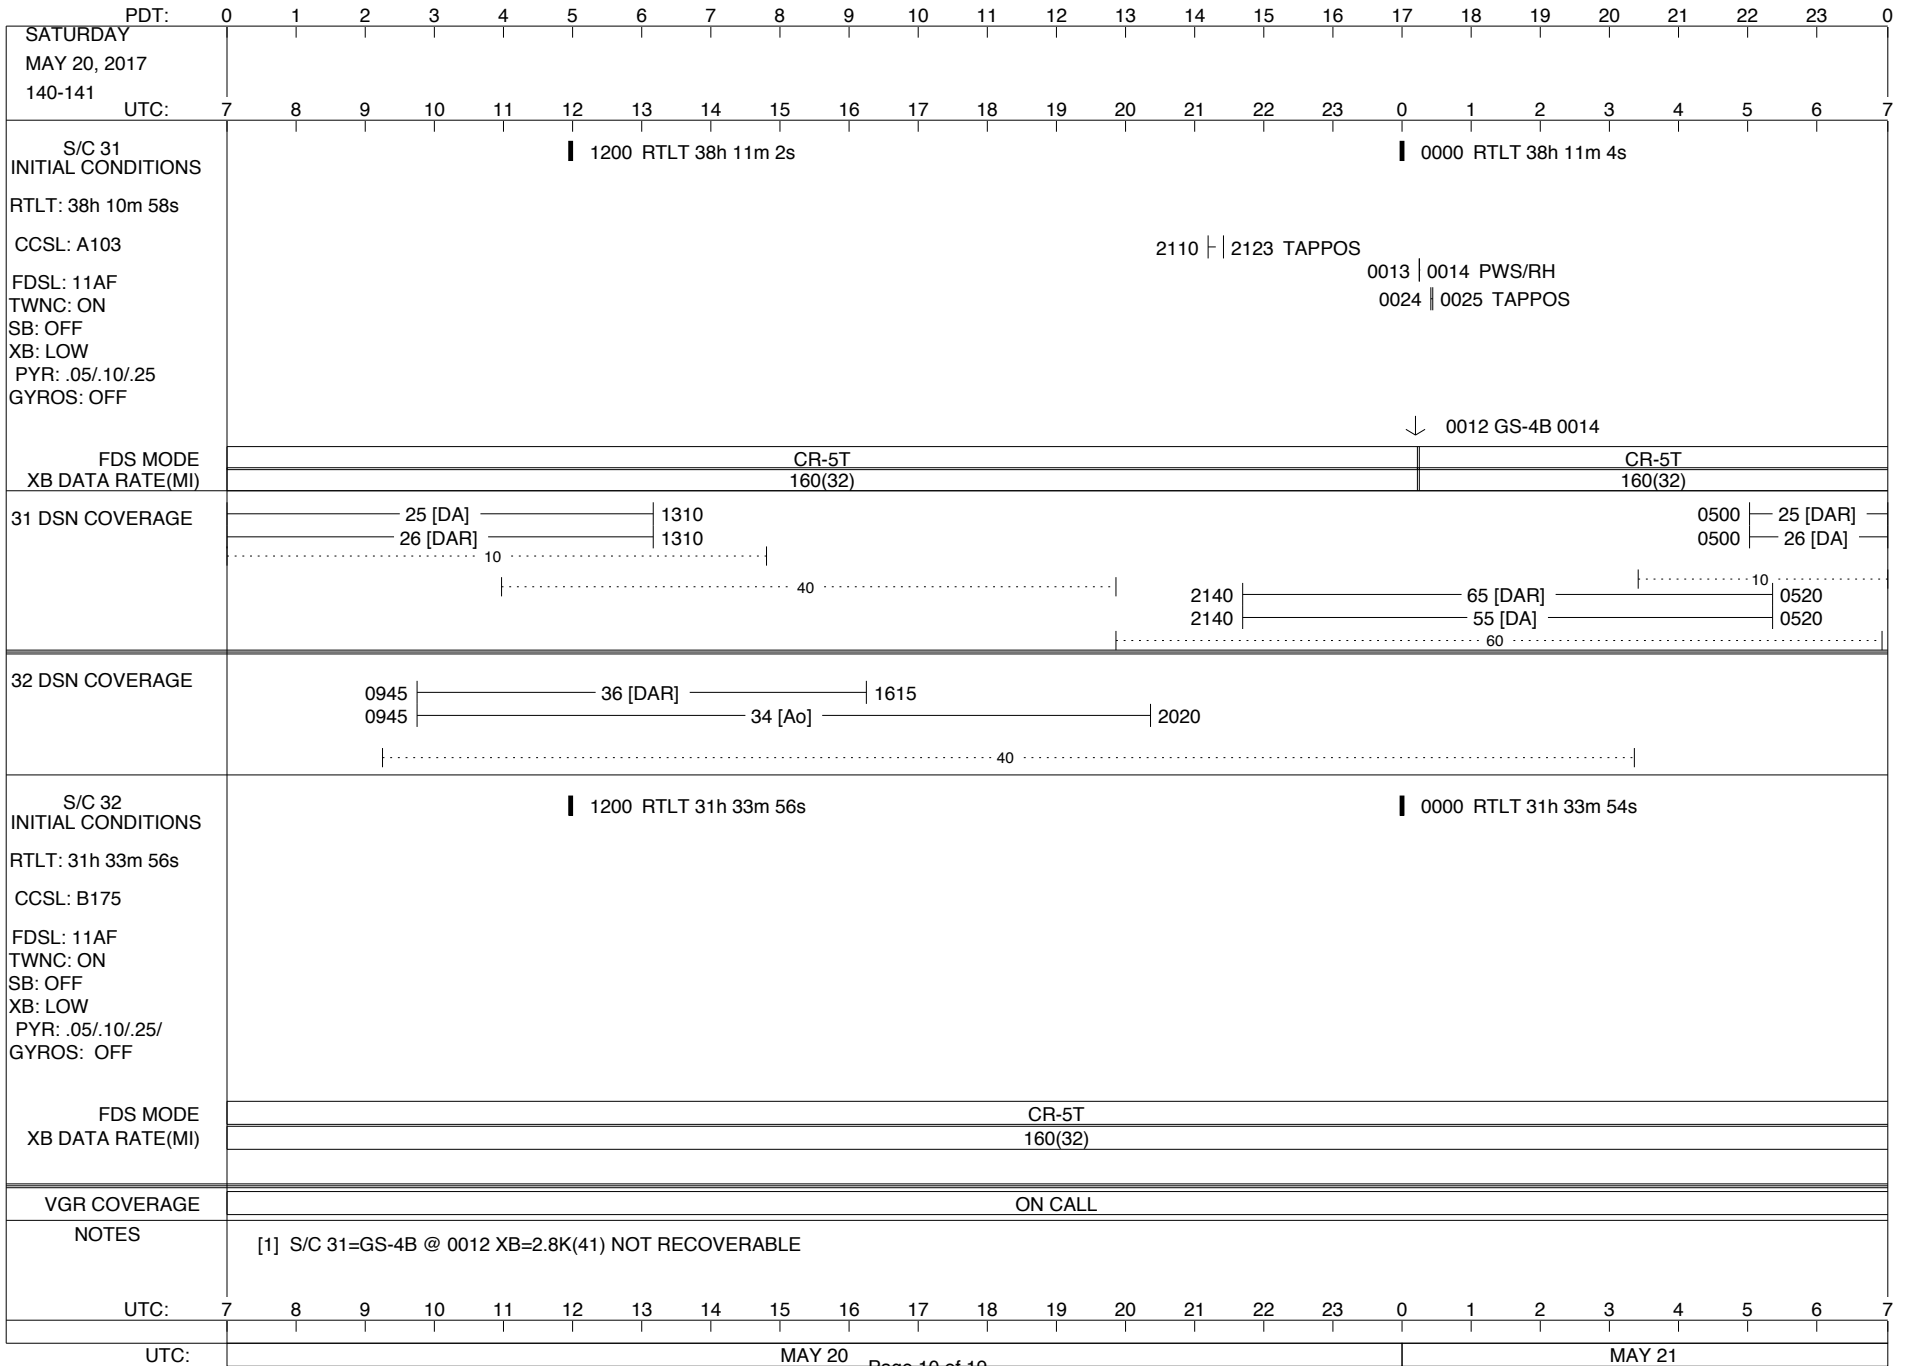

ISSUE DATE: 05/17/17 12:23