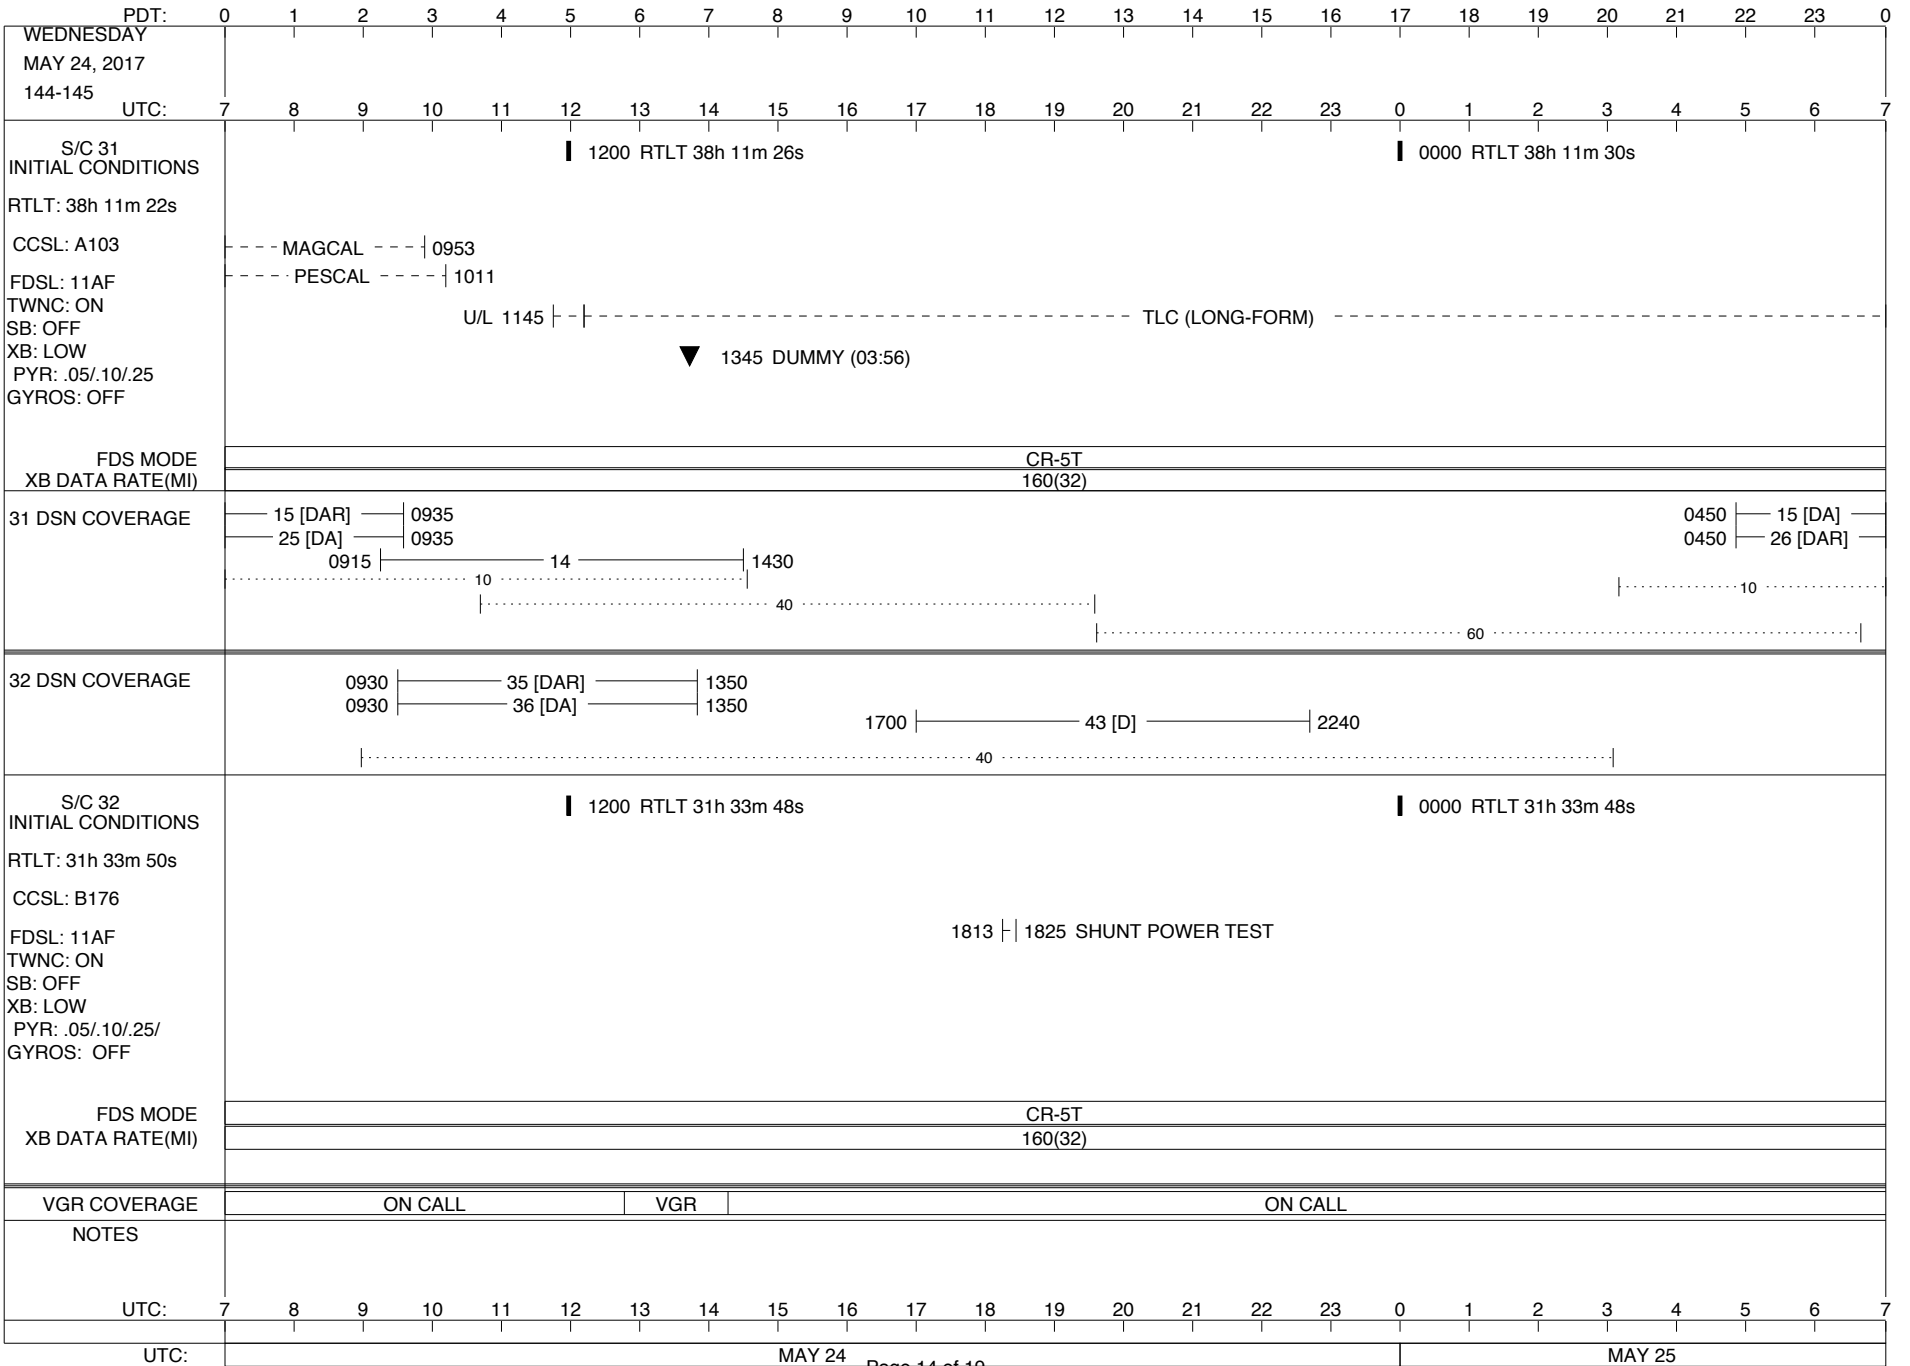

ISSUE DATE: 05/17/17 12:23