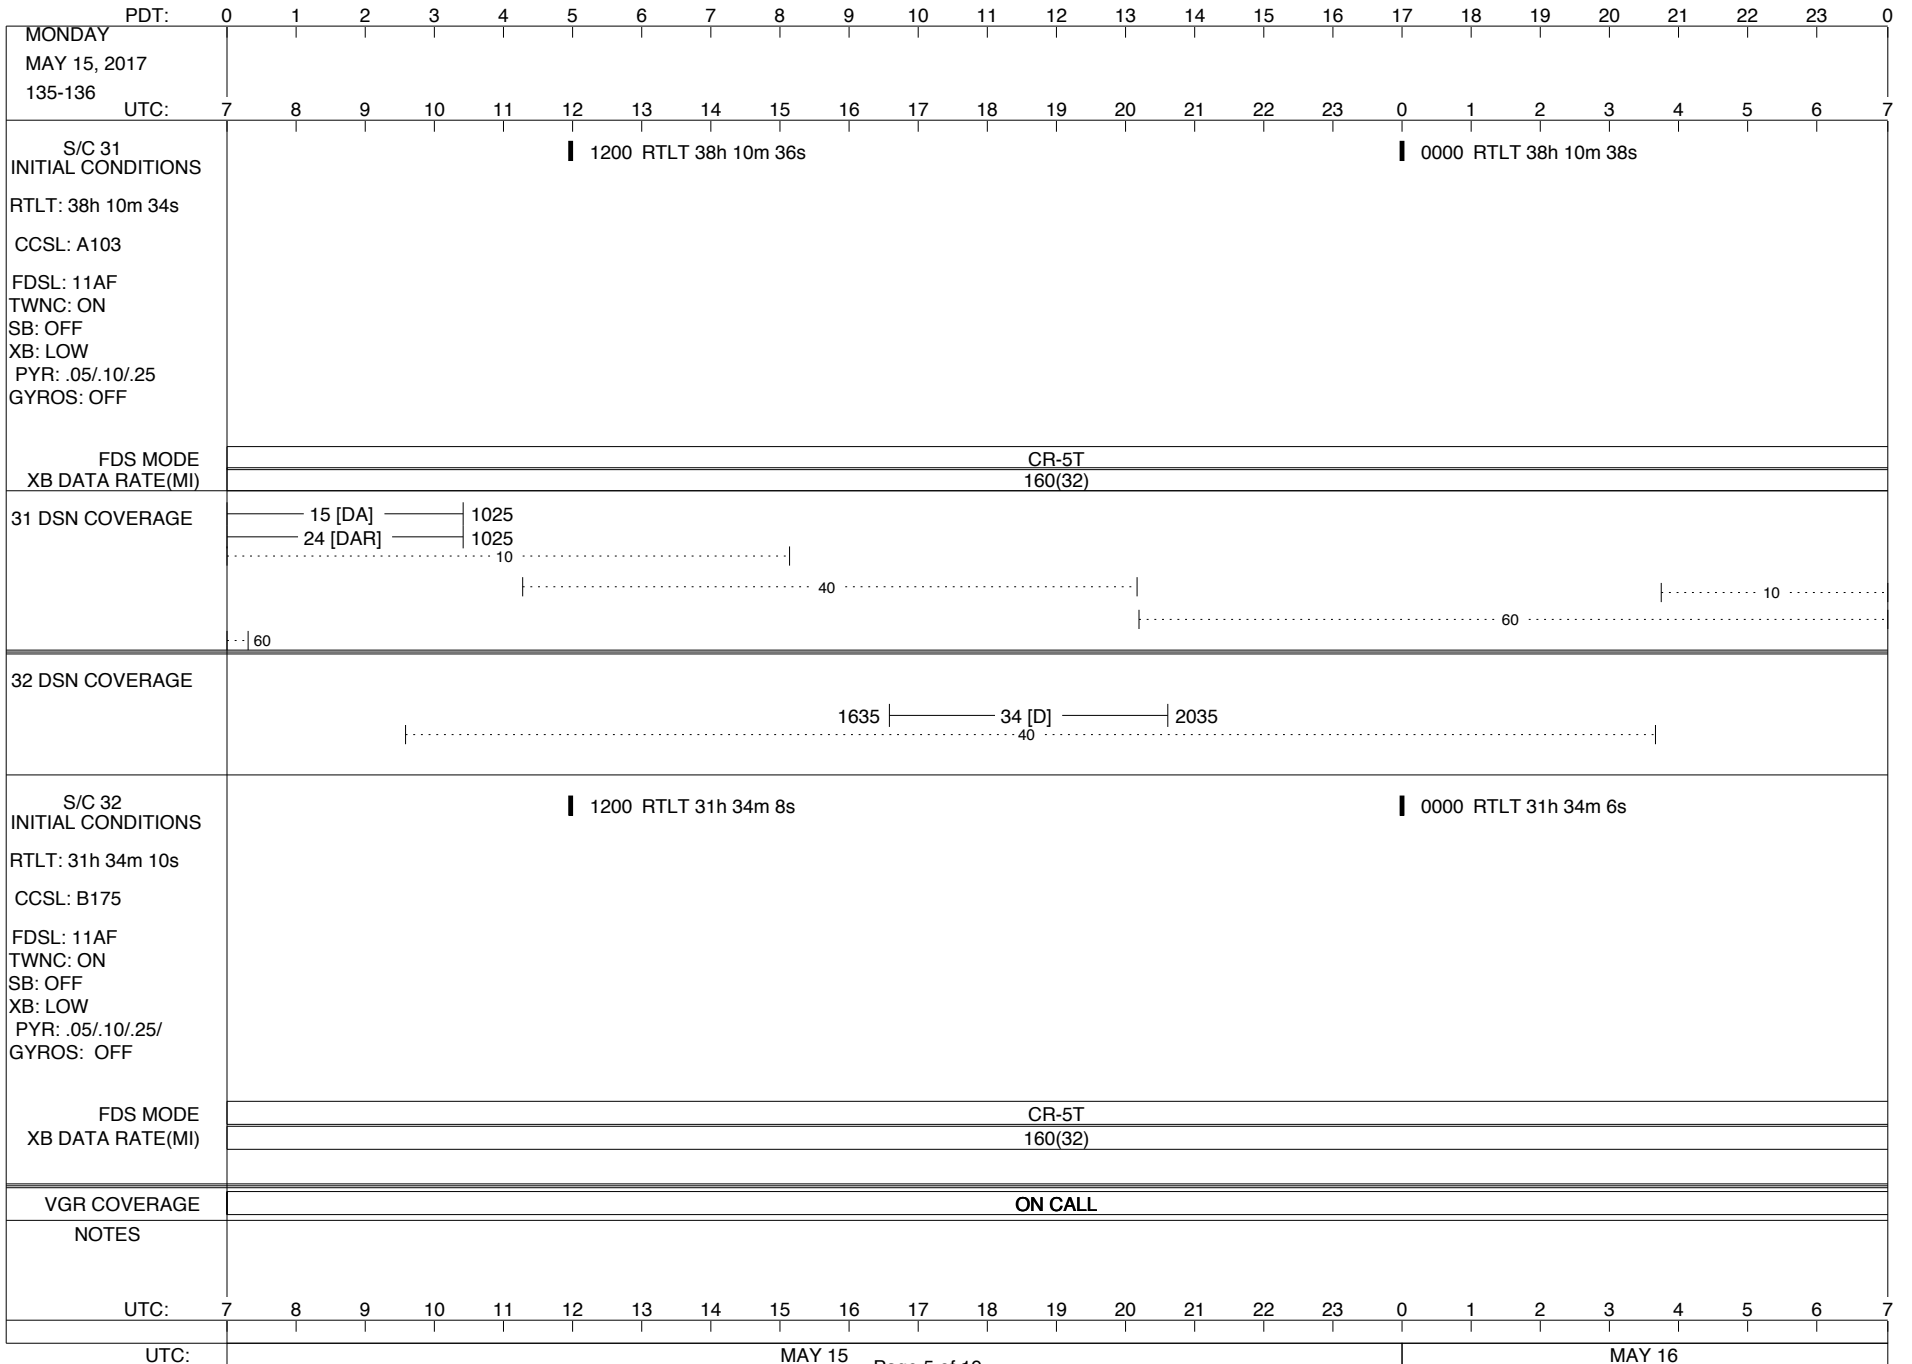

LEGEND:

- ∇ = R/T Command (Last chance or Contingency)
- ▼ = R/T Command (Scheduled)
- * = Result of R/T Command
- n = (where n = 1,2,3 ..) Special Note, see bottom of page
- A = Arrayed station
- B = BLF
- D = Downlink only pass
- H = High Power Transmitter
- R = Array Reference Antenna
- T = TLC Uplink
- U = Uplink only pass
- [o] = Ramp-through

Posted at http://voyager.jpl.nasa.gov/mission/soesfos/tracking_schedule.html

02/27/17

ISSUE DATE: 05/17/17 12:23

ISSUE DATE: 05/17/17 12:23

ISSUE DATE: 05/17/17 12:23

ISSUE DATE: 05/17/17 12:23

ISSUE DATE: 05/17/17 12:23

ISSUE DATE: 05/17/17 12:23

PDT:	0	1	2	3	4	5	6	7	8	9	10	11	12	13	14	15	16	17	18	19	20	21	22	23	0
TUESDAY MAY 16, 2017 136-137	UTC: 7	8	9	10	11	12	13	14	15	16	17	18	19	20	21	22	23	0	1	2	3	4	5	6	7
S/C 31 INITIAL CONDITIONS RTLTL: 38h 10m 38s CCSL: A103 FDSL: 11AF TWNC: ON SB: OFF XB: LOW PYR: .05/.10/.25 GYROS: OFF	1200 RTLT 38h 10m 40s												0000 RTLT 38h 10m 42s												
FDS MODE XB DATA RATE(MI)	CR-5T 160(32)												CR-5T 160(32)												
31 DSN COVERAGE	0900 ----- 14 [T] ----- 1325												0530 25 [DA] ----- 0550 0530 26 [DAR] ----- 0550												
32 DSN COVERAGE	1735 ----- 43 [D] ----- 2240																								
S/C 32 INITIAL CONDITIONS RTLTL: 31h 34m 6s CCSL: B175 FDSL: 11AF TWNC: ON SB: OFF XB: LOW PYR: .05/.10/.25/ GYROS: OFF	1200 RTLT 31h 34m 6s												0000 RTLT 31h 34m 4s												
FDS MODE XB DATA RATE(MI)	CR-5T 160(32)																								
VGR COVERAGE	ON CALL						VGR						ON CALL												
NOTES	[1] S/C 31=GS-4B @ 1459 XB=2.8K(41) NOT RECOVERABLE																								
UTC:	7	8	9	10	11	12	13	14	15	16	17	18	19	20	21	22	23	0	1	2	3	4	5	6	7
UTC:	MAY 16												MAY 17												