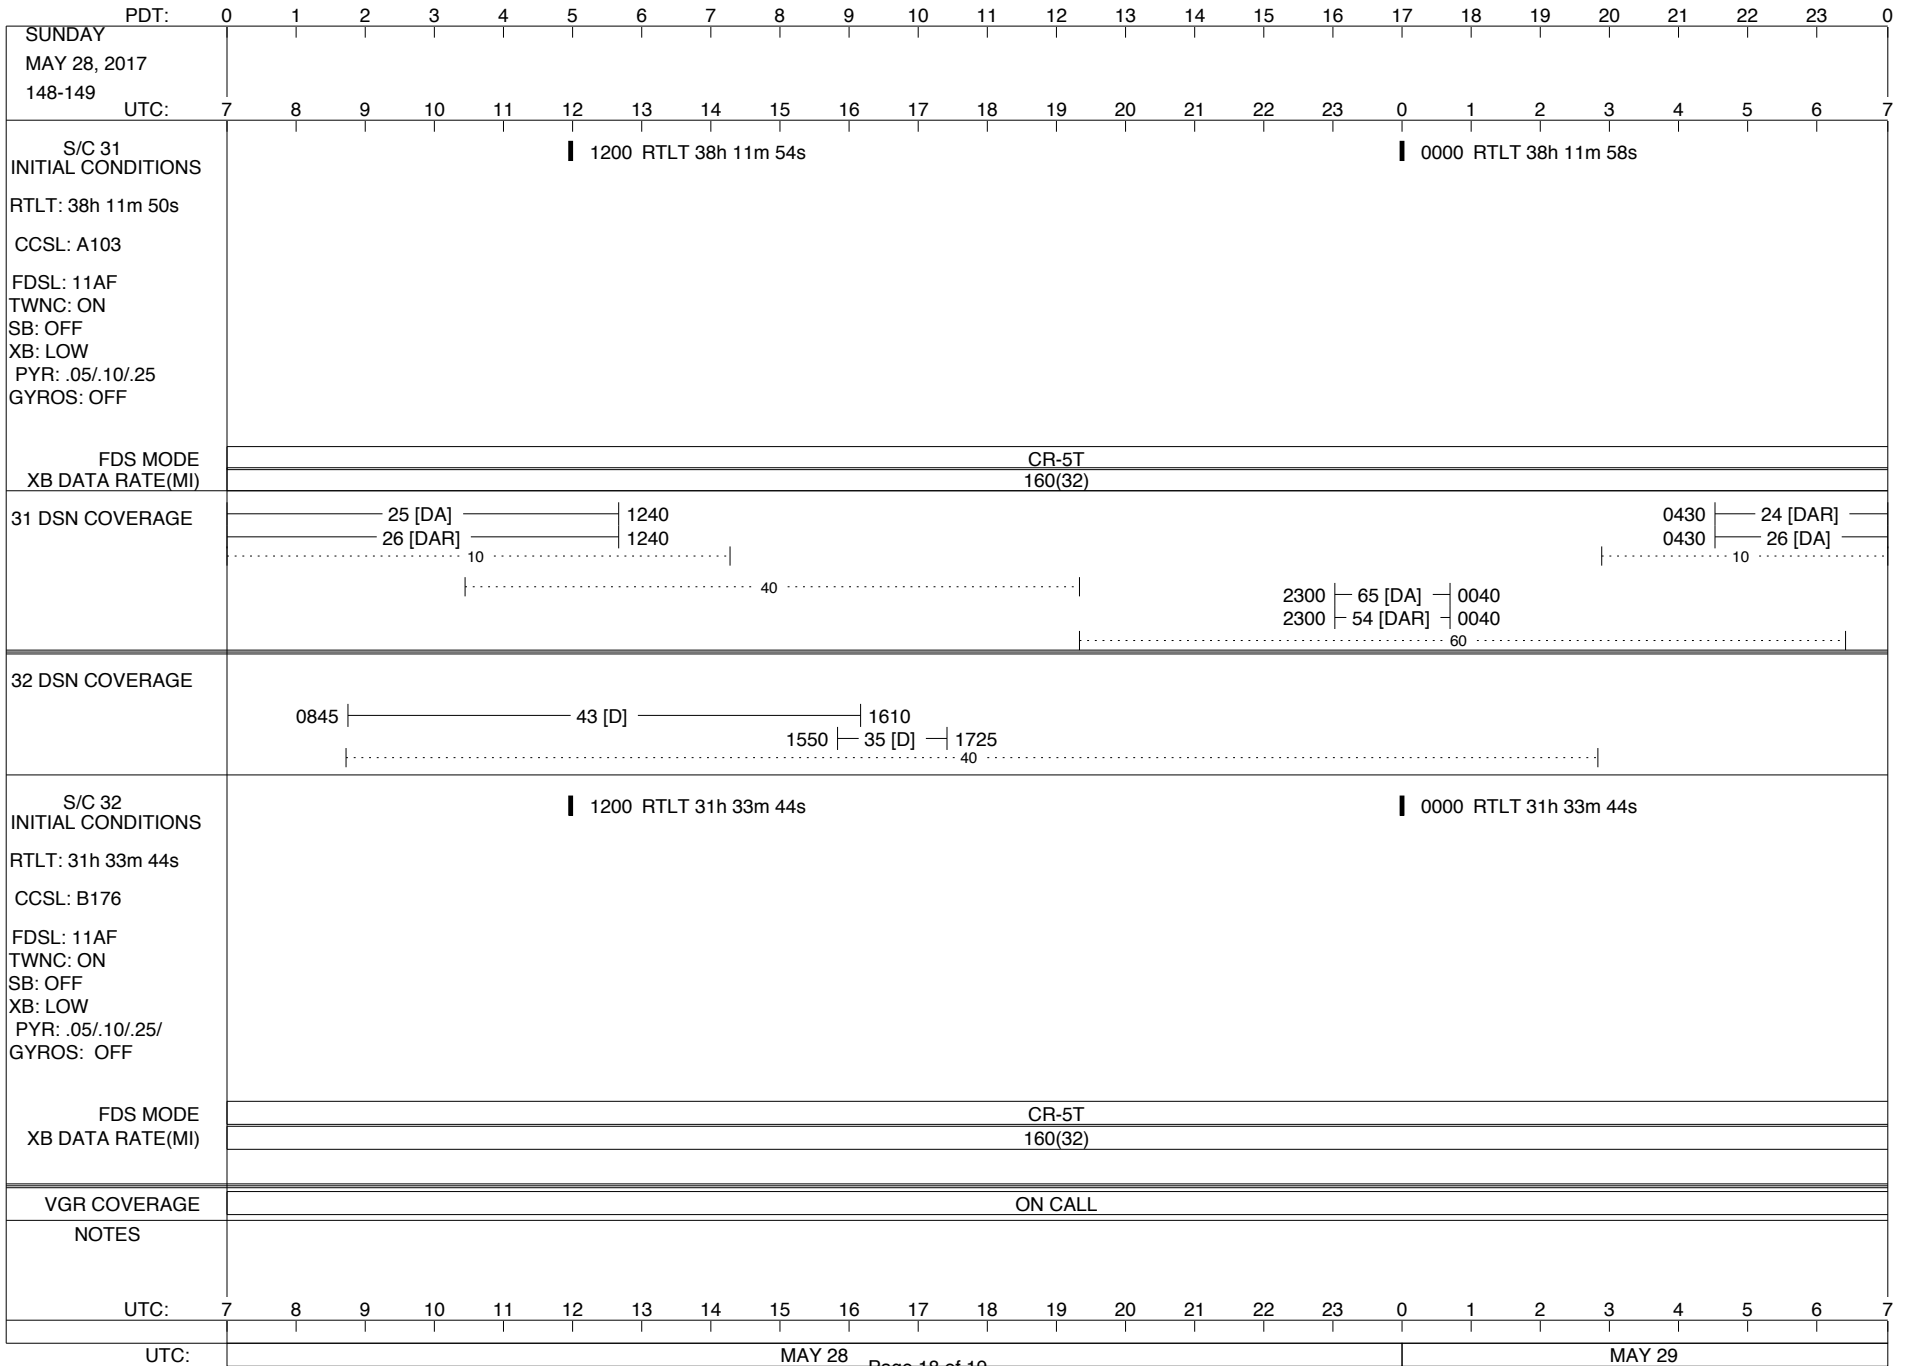

LEGEND:

- ∇ = R/T Command (Last chance or Contingency)
- ▼ = R/T Command (Scheduled)
- * = Result of R/T Command
- n = (where n = 1,2,3 ..) Special Note, see bottom of page
- A = Arrayed station
- B = BLF
- D = Downlink only pass
- H = High Power Transmitter
- R = Array Reference Antenna
- T = TLC Uplink
- U = Uplink only pass
- [o] = Ramp-through

ISSUE DATE: 05/17/17 12:23

ISSUE DATE: 05/17/17 12:23

ISSUE DATE: 05/17/17 12:23

ISSUE DATE: 05/17/17 12:23

ISSUE DATE: 05/17/17 12:23

PDT:	0	1	2	3	4	5	6	7	8	9	10	11	12	13	14	15	16	17	18	19	20	21	22	23	0		
MONDAY MAY 29, 2017 149-150																											
UTC:	7	8	9	10	11	12	13	14	15	16	17	18	19	20	21	22	23	0	1	2	3	4	5	6	7		
S/C 31 INITIAL CONDITIONS RTLT: 38h 11m 58s CCSL: A103 FDSL: 11AF TWNC: ON SB: OFF XB: LOW PYR: .05/.10/.25 GYROS: OFF	1200 RTLT 38h 12m 2s																										
FDS MODE														CR-5T													
XB DATA RATE(MI)														160(32)													
31 DSN COVERAGE	<p>Timeline for 31 DSN COVERAGE: - 24 [DAR] interval from 1140 to 1140 - 26 [DA] interval from 1140 to 1140 - 10 interval from 1140 to 1140 - 40 interval from 1140 to 1140</p>																										
32 DSN COVERAGE	<p>Timeline for 32 DSN COVERAGE: - 43 [D] interval from 0900 to 1925</p>																										
S/C 32 INITIAL CONDITIONS RTLT: 31h 33m 44s CCSL: B176 FDSL: 11AF TWNC: ON SB: OFF XB: LOW PYR: .05/.10/.25/ GYROS: OFF	1200 RTLT 31h 33m 44s																										
FDS MODE														CR-5T													
XB DATA RATE(MI)														160(32)													
VGR COVERAGE														ON CALL													
NOTES	JPL HOLIDAY!																										
UTC:	7	8	9	10	11	12	13	14	15	16	17	18	19	20	21	22	23	0	1	2	3	4	5	6	7		
UTC:	MAY 29													MAY 30													