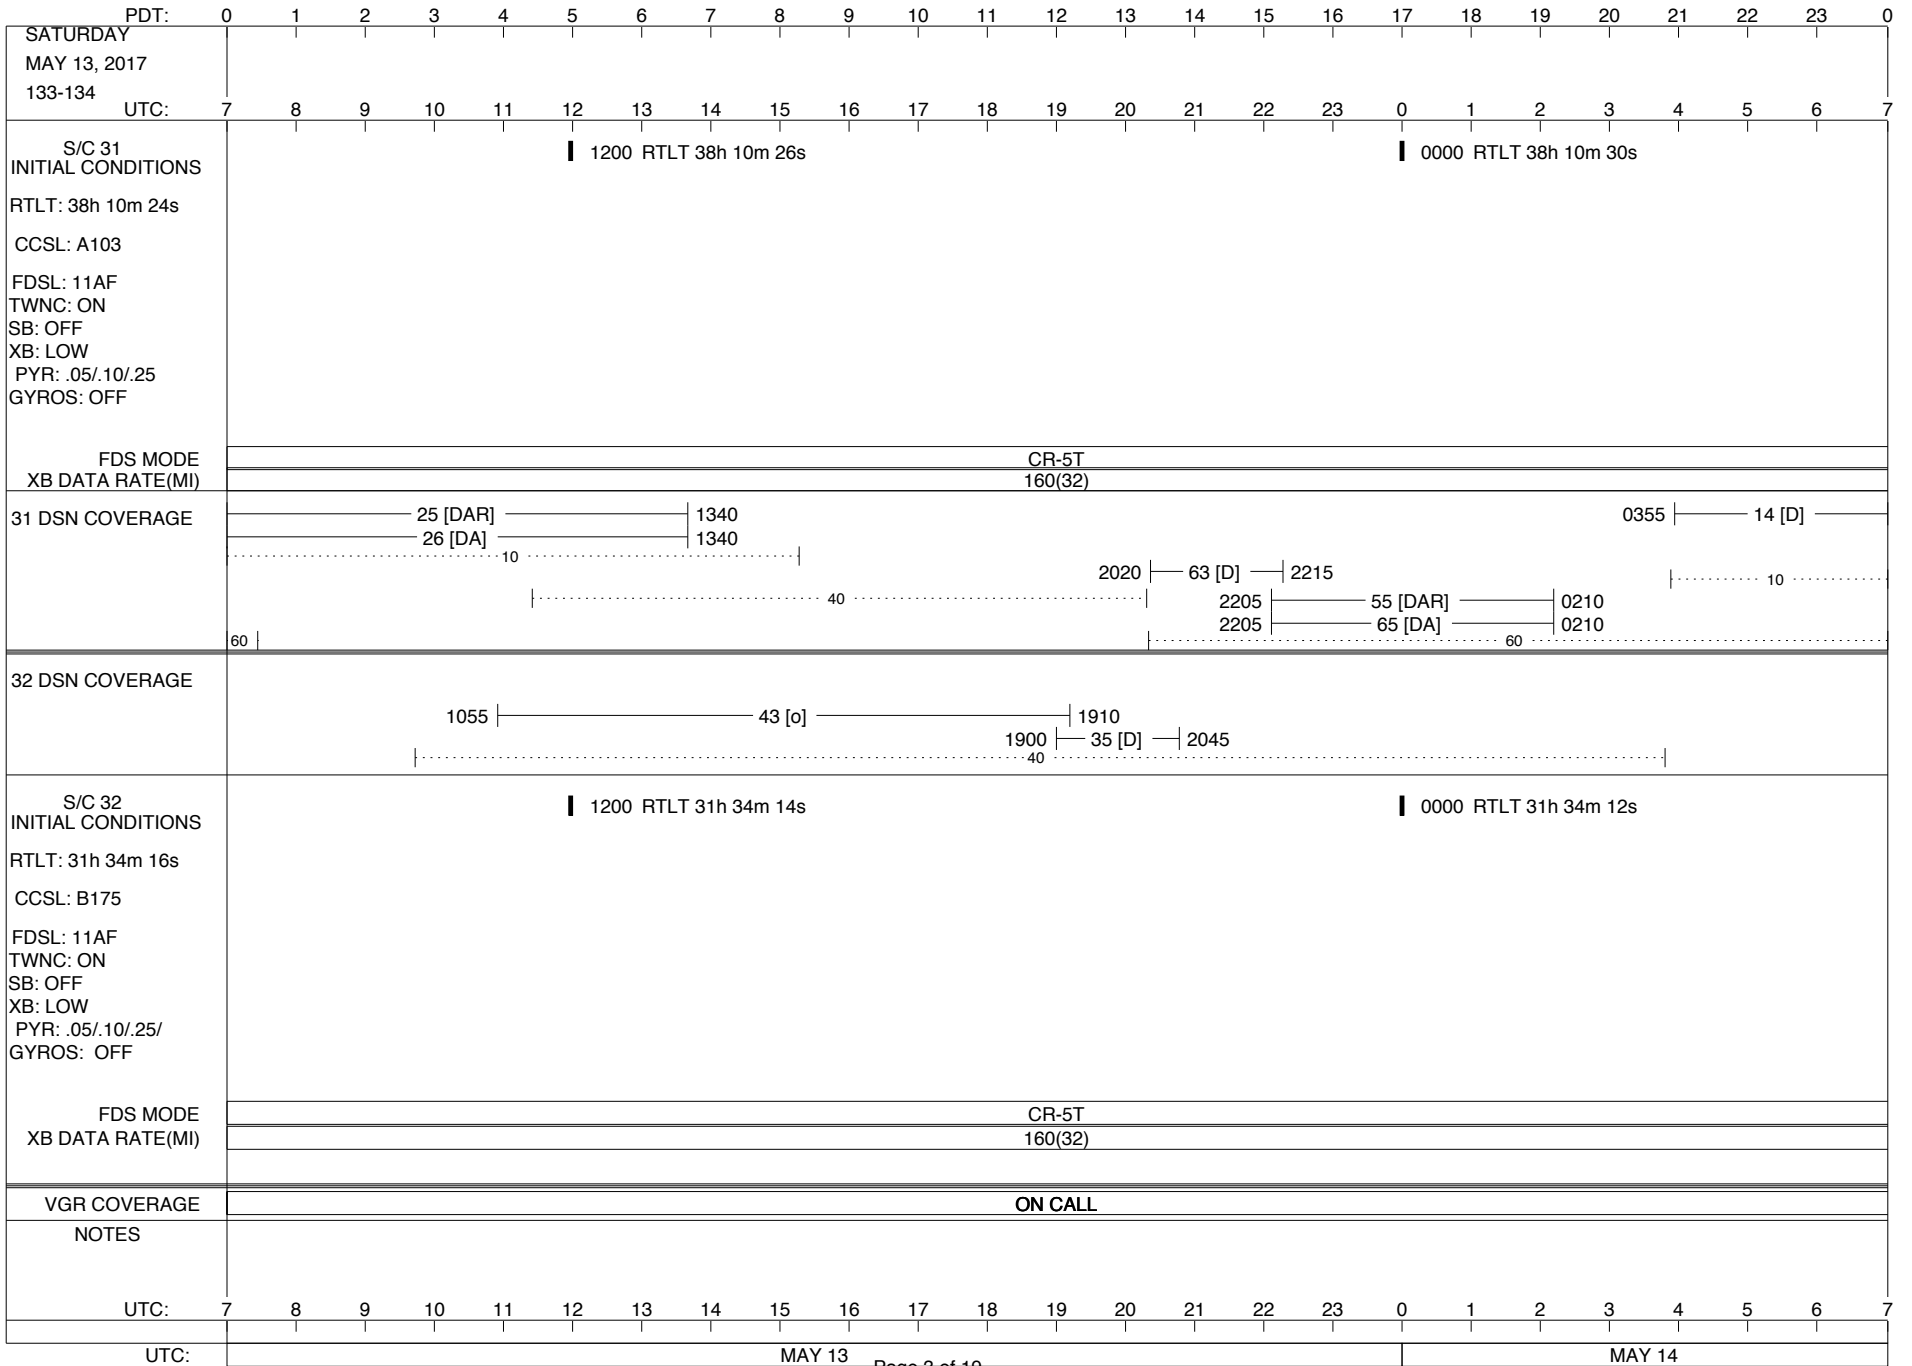

LEGEND:

- ∇ = R/T Command (Last chance or Contingency)
- ▼ = R/T Command (Scheduled)
- * = Result of R/T Command
- n = (where n = 1,2,3 ..) Special Note, see bottom of page
- A = Arrayed station
- B = BLF
- D = Downlink only pass
- H = High Power Transmitter
- R = Array Reference Antenna
- T = TLC Uplink
- U = Uplink only pass
- [o] = Ramp-through

Posted at http://voyager.jpl.nasa.gov/mission/soesfos/tracking_schedule.html

02/27/17

ISSUE DATE: 05/17/17 12:23

ISSUE DATE: 05/17/17 12:23

ISSUE DATE: 05/17/17 12:23

ISSUE DATE: 05/17/17 12:23

ISSUE DATE: 05/17/17 12:23

ISSUE DATE: 05/17/17 12:23

PDT:	0	1	2	3	4	5	6	7	8	9	10	11	12	13	14	15	16	17	18	19	20	21	22	23	0
TUESDAY MAY 16, 2017 136-137	UTC: 7	8	9	10	11	12	13	14	15	16	17	18	19	20	21	22	23	0	1	2	3	4	5	6	7
S/C 31 INITIAL CONDITIONS RTLTL: 38h 10m 38s CCSL: A103 FDSL: 11AF TWNC: ON SB: OFF XB: LOW PYR: .05/.10/.25 GYROS: OFF	1200 RTLT 38h 10m 40s												0000 RTLT 38h 10m 42s												
FDS MODE XB DATA RATE(MI)	CR-5T 160(32)												CR-5T 160(32)												
31 DSN COVERAGE	0900 ----- 14 [T] ----- 1325												0530 25 [DA] ----- 0550 0530 26 [DAR] ----- 0550												
32 DSN COVERAGE	1735 ----- 43 [D] ----- 2240																								
S/C 32 INITIAL CONDITIONS RTLTL: 31h 34m 6s CCSL: B175 FDSL: 11AF TWNC: ON SB: OFF XB: LOW PYR: .05/.10/.25/ GYROS: OFF	1200 RTLT 31h 34m 6s												0000 RTLT 31h 34m 4s												
FDS MODE XB DATA RATE(MI)	CR-5T 160(32)																								
VGR COVERAGE	ON CALL						VGR						ON CALL												
NOTES	[1] S/C 31=GS-4B @ 1459 XB=2.8K(41) NOT RECOVERABLE																								
UTC:	7	8	9	10	11	12	13	14	15	16	17	18	19	20	21	22	23	0	1	2	3	4	5	6	7
UTC:	MAY 16												MAY 17												