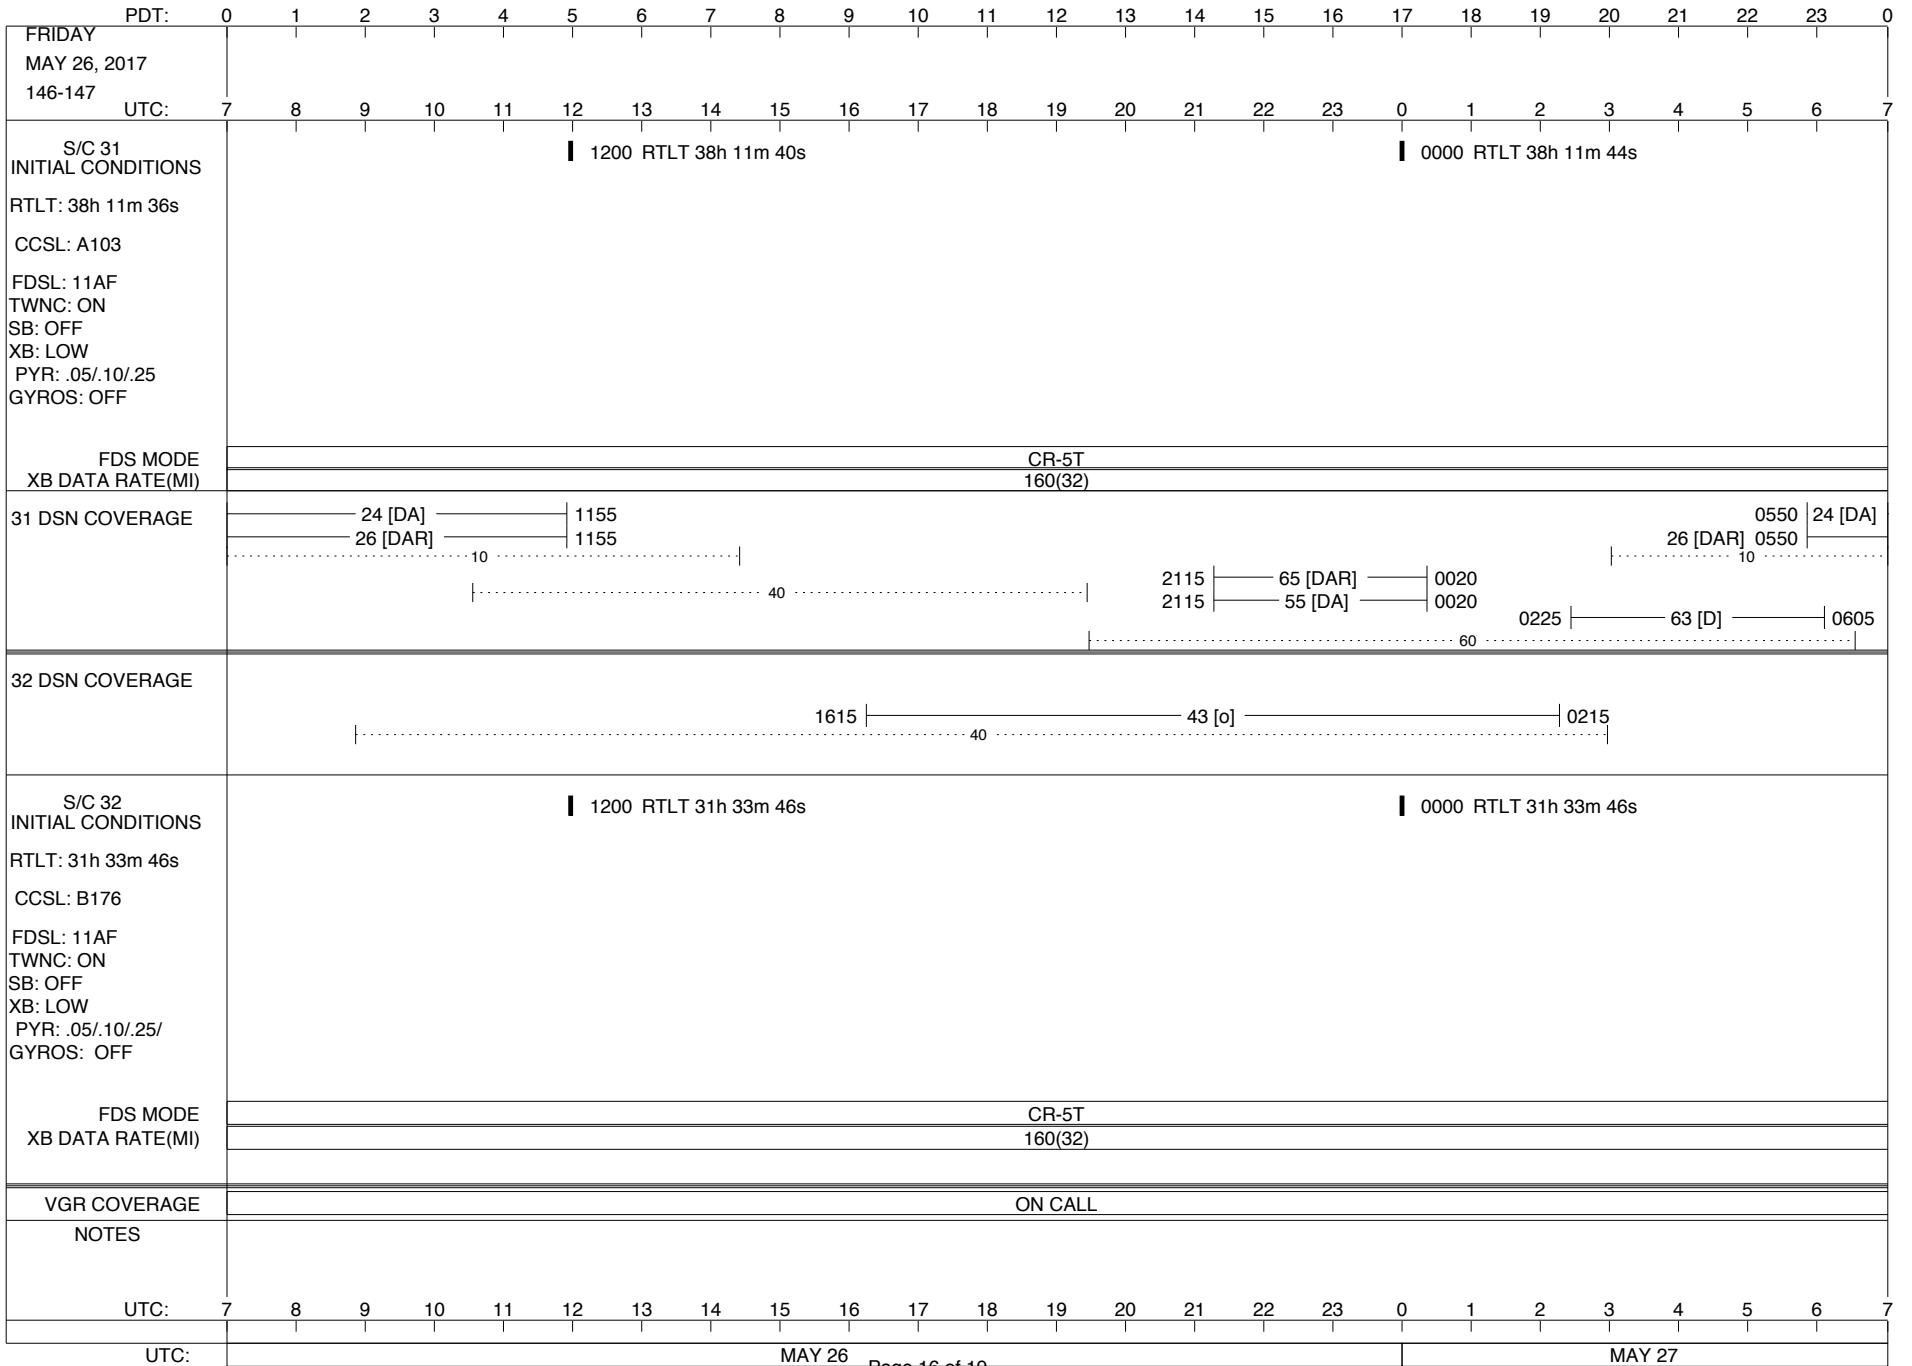

LEGEND:

- ∇ = R/T Command (Last chance or Contingency)
- ▼ = R/T Command (Scheduled)
- * = Result of R/T Command
- n = (where n = 1,2,3 ..) Special Note, see bottom of page
- A = Arrayed station
- B = BLF
- D = Downlink only pass
- H = High Power Transmitter
- R = Array Reference Antenna
- T = TLC Uplink
- U = Uplink only pass
- [o] = Ramp-through

ISSUE DATE: 05/17/17 12:23

ISSUE DATE: 05/17/17 12:23

ISSUE DATE: 05/17/17 12:23

ISSUE DATE: 05/17/17 12:23

ISSUE DATE: 05/17/17 12:23

PDT:	0	1	2	3	4	5	6	7	8	9	10	11	12	13	14	15	16	17	18	19	20	21	22	23	0		
MONDAY MAY 29, 2017 149-150																											
UTC:	7	8	9	10	11	12	13	14	15	16	17	18	19	20	21	22	23	0	1	2	3	4	5	6	7		
S/C 31 INITIAL CONDITIONS RTLT: 38h 11m 58s CCSL: A103 FDSL: 11AF TWNC: ON SB: OFF XB: LOW PYR: .05/.10/.25 GYROS: OFF	1200 RTLT 38h 12m 2s																										
FDS MODE														CR-5T													
XB DATA RATE(MI)														160(32)													
31 DSN COVERAGE	<p>Timeline for 31 DSN COVERAGE: - 24 [DAR] interval from 1140 to 1140 - 26 [DA] interval from 1140 to 1140 - 10 interval from 1140 to 1140 - 40 interval from 1140 to 1140</p>																										
32 DSN COVERAGE	<p>Timeline for 32 DSN COVERAGE: - 43 [D] interval from 0900 to 1925</p>																										
S/C 32 INITIAL CONDITIONS RTLT: 31h 33m 44s CCSL: B176 FDSL: 11AF TWNC: ON SB: OFF XB: LOW PYR: .05/.10/.25/ GYROS: OFF	1200 RTLT 31h 33m 44s																										
FDS MODE														CR-5T													
XB DATA RATE(MI)														160(32)													
VGR COVERAGE														ON CALL													
NOTES	JPL HOLIDAY!																										
UTC:	7	8	9	10	11	12	13	14	15	16	17	18	19	20	21	22	23	0	1	2	3	4	5	6	7		
UTC:	MAY 29													MAY 30													