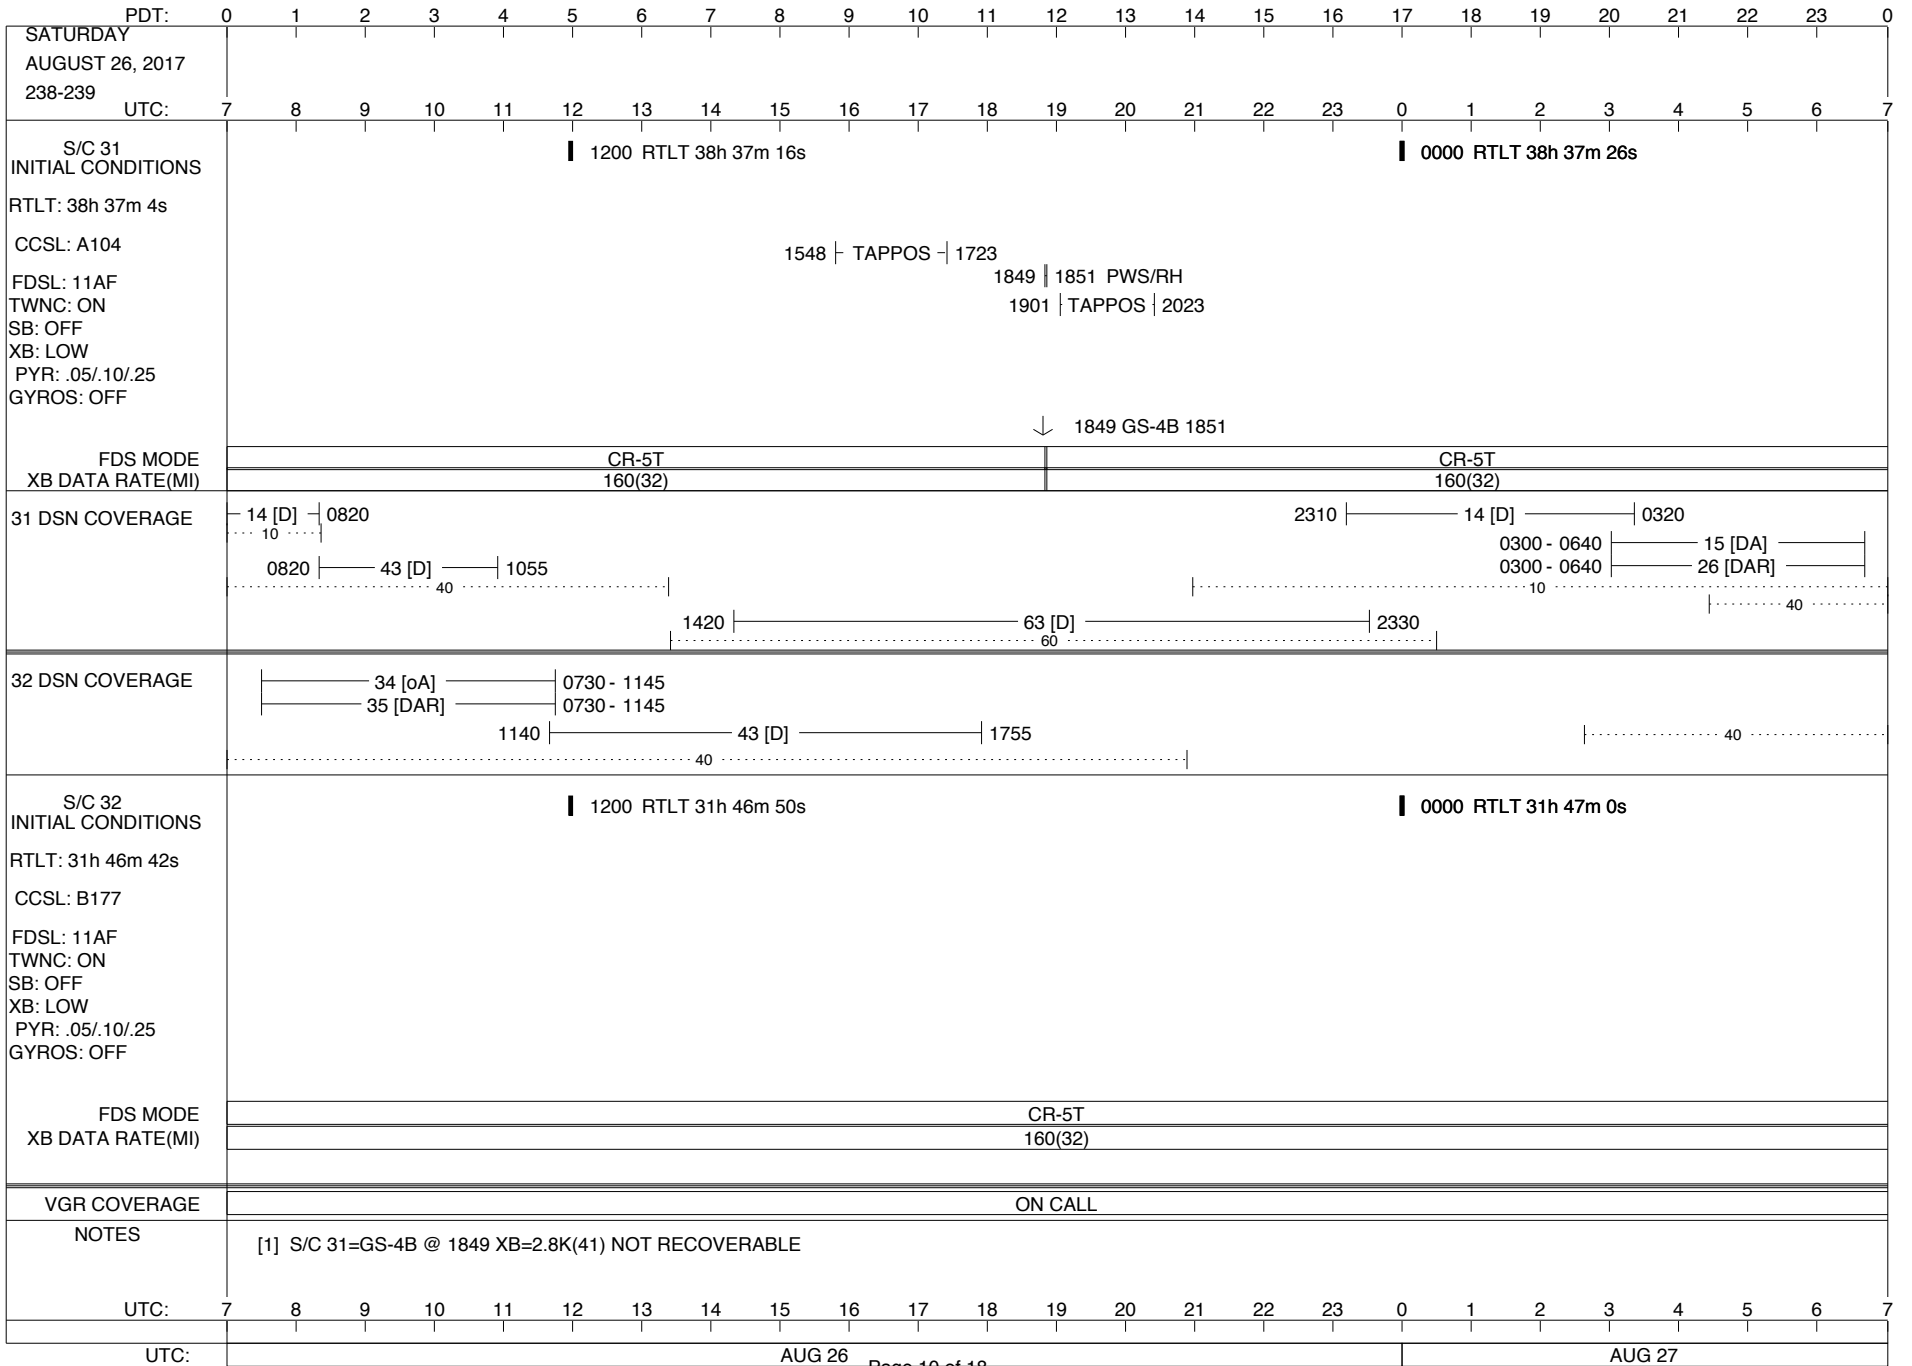

ISSUE DATE: 08/16/17 12:03

ISSUE DATE: 08/16/17 12:03

ISSUE DATE: 08/16/17 12:03

ISSUE DATE: 08/16/17 12:03

ISSUE DATE: 08/16/17 12:03

ISSUE DATE: 08/16/17 12:03

PDT:	0	1	2	3	4	5	6	7	8	9	10	11	12	13	14	15	16	17	18	19	20	21	22	23	0	
TUESDAY AUGUST 29, 2017 241-242																										
UTC:	7	8	9	10	11	12	13	14	15	16	17	18	19	20	21	22	23	0	1	2	3	4	5	6	7	
S/C 31 INITIAL CONDITIONS RTLTL: 38h 38m 14s CCSL: A104 FDSL: 11AF TWNC: ON SB: OFF XB: LOW PYR: .05/.10/.25 GYROS: OFF	█ 1200 RTLTL 38h 38m 26s												█ 0000 RTLTL 38h 38m 38s													
	0913   0914 PWS/RH												U/L 0330   -   TLC (SHORT-FORM)													
	↓ 0913 GS-4B 0914																									
FDS MODE	CR-5T												CR-5T													
XB DATA RATE(MI)	160(32)												160(32)													
31 DSN COVERAGE																										
32 DSN COVERAGE																										
S/C 32 INITIAL CONDITIONS RTLTL: 31h 47m 36s CCSL: B177 FDSL: 11AF TWNC: ON SB: OFF XB: LOW PYR: .05/.10/.25 GYROS: OFF	█ 1200 RTLTL 31h 47m 46s												█ 0000 RTLTL 31h 47m 56s													
FDS MODE													CR-5T													
XB DATA RATE(MI)													160(32)													
VGR COVERAGE													ON CALL													
NOTES	[1] S/C 31=GS-4B @ 0913 XB=2.8K(41) NOT RECOVERABLE																									
UTC:	7	8	9	10	11	12	13	14	15	16	17	18	19	20	21	22	23	0	1	2	3	4	5	6	7	
UTC:	AUG 29														AUG 30											