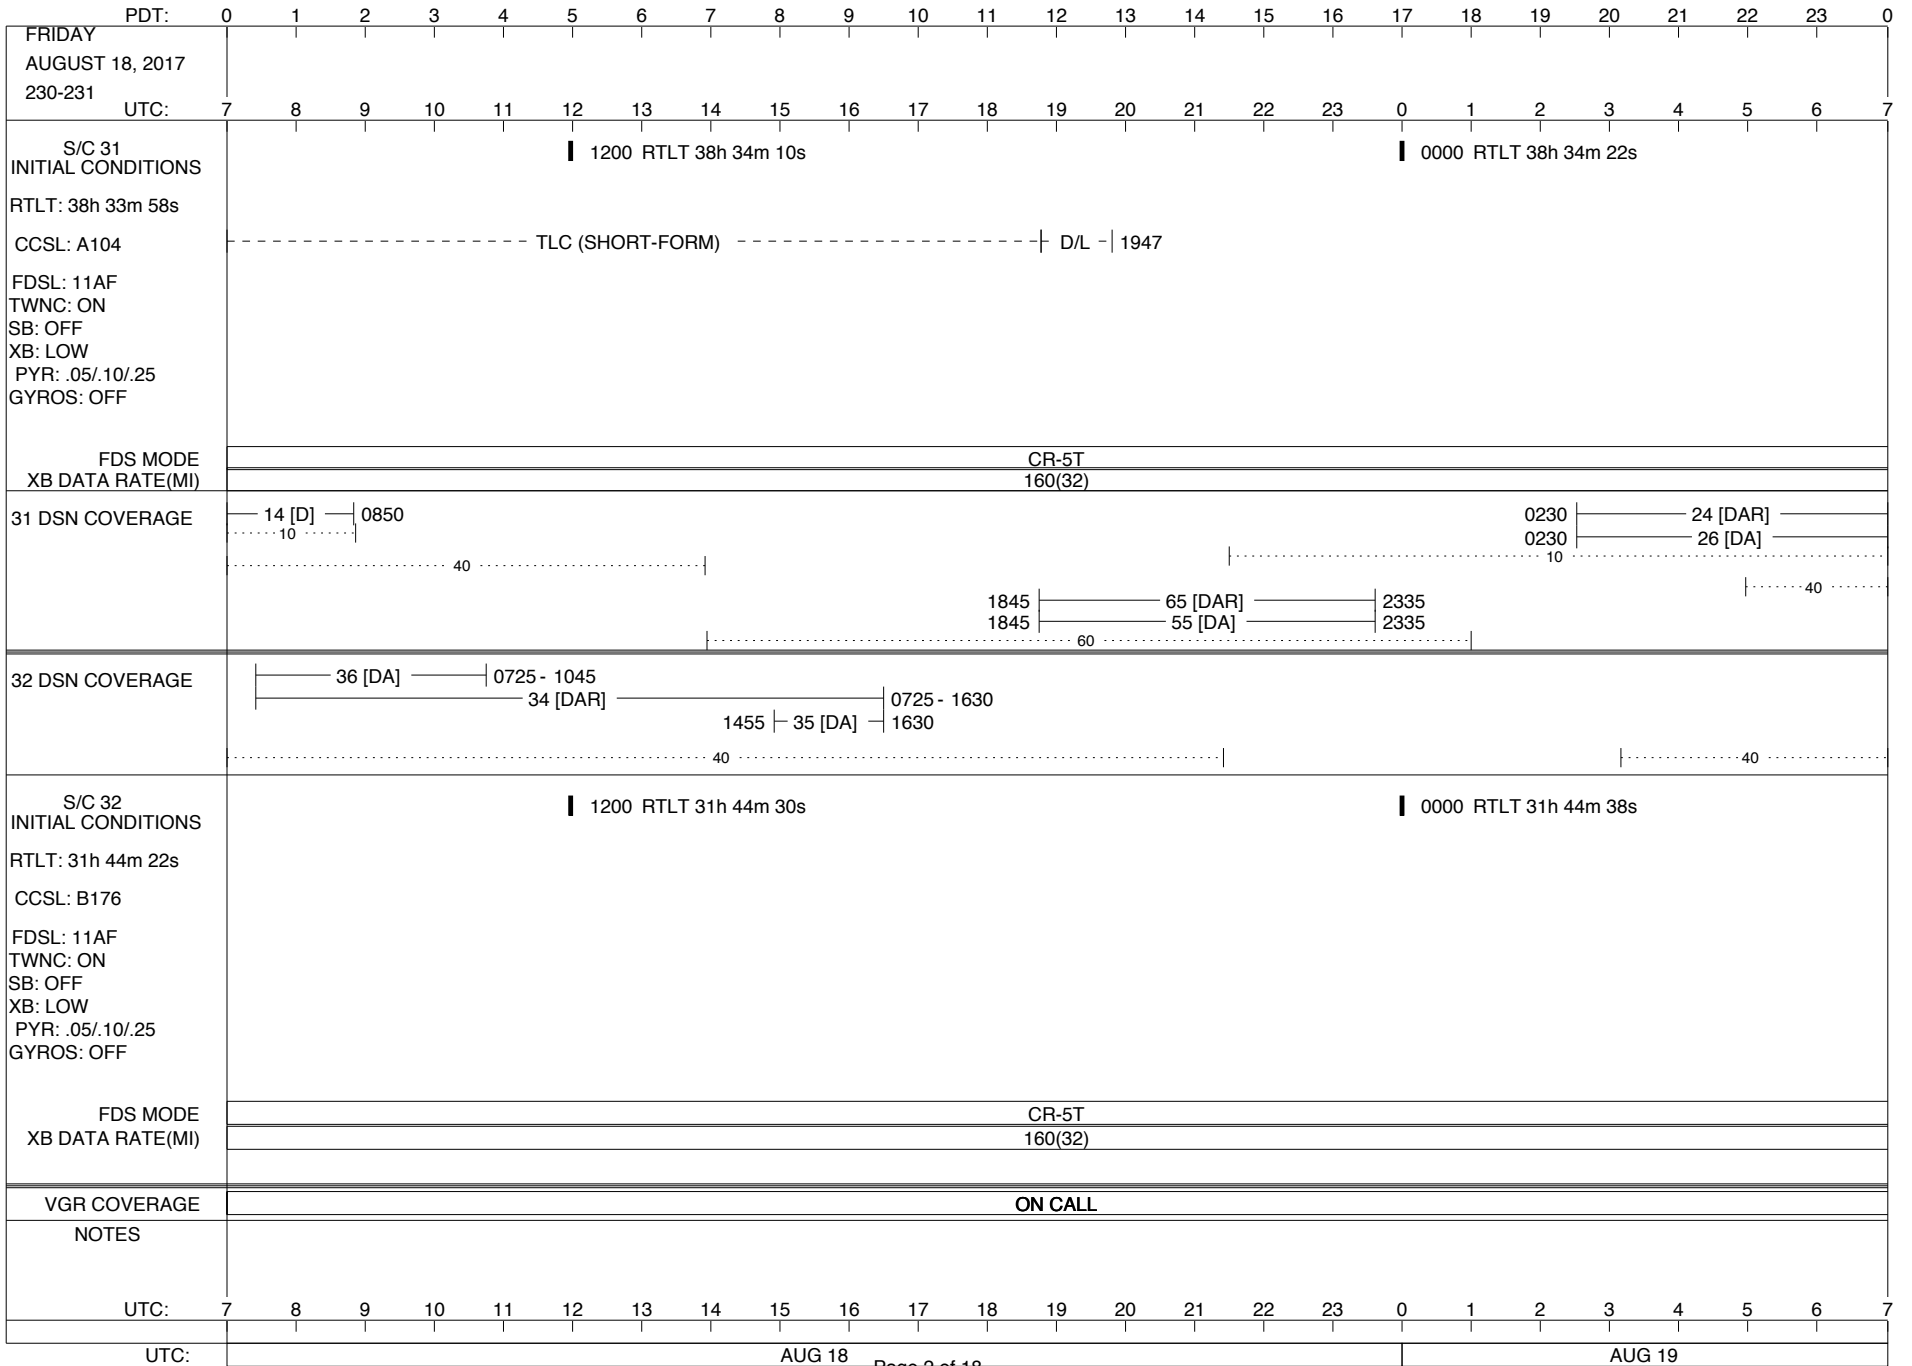

**LEGEND:**

- ▽ = R/T Command (Last chance or Contingency)
- ▼ = R/T Command (Scheduled)
- \* = Result of R/T Command
- n = (where n = 1,2,3 ..) Special Note, see bottom of page
- A = Arrayed station
- B = BLF
- D = Downlink only pass
- H = High Power Transmitter
- R = Array Reference Antenna
- T = TLC Uplink
- U = Uplink only pass
- [o] = Ramp-through

Posted at [http://voyager.jpl.nasa.gov/mission/soesfos/tracking\\_schedule.html](http://voyager.jpl.nasa.gov/mission/soesfos/tracking_schedule.html)

02/27/17

ISSUE DATE: 08/16/17 12:03

ISSUE DATE: 08/16/17 12:03