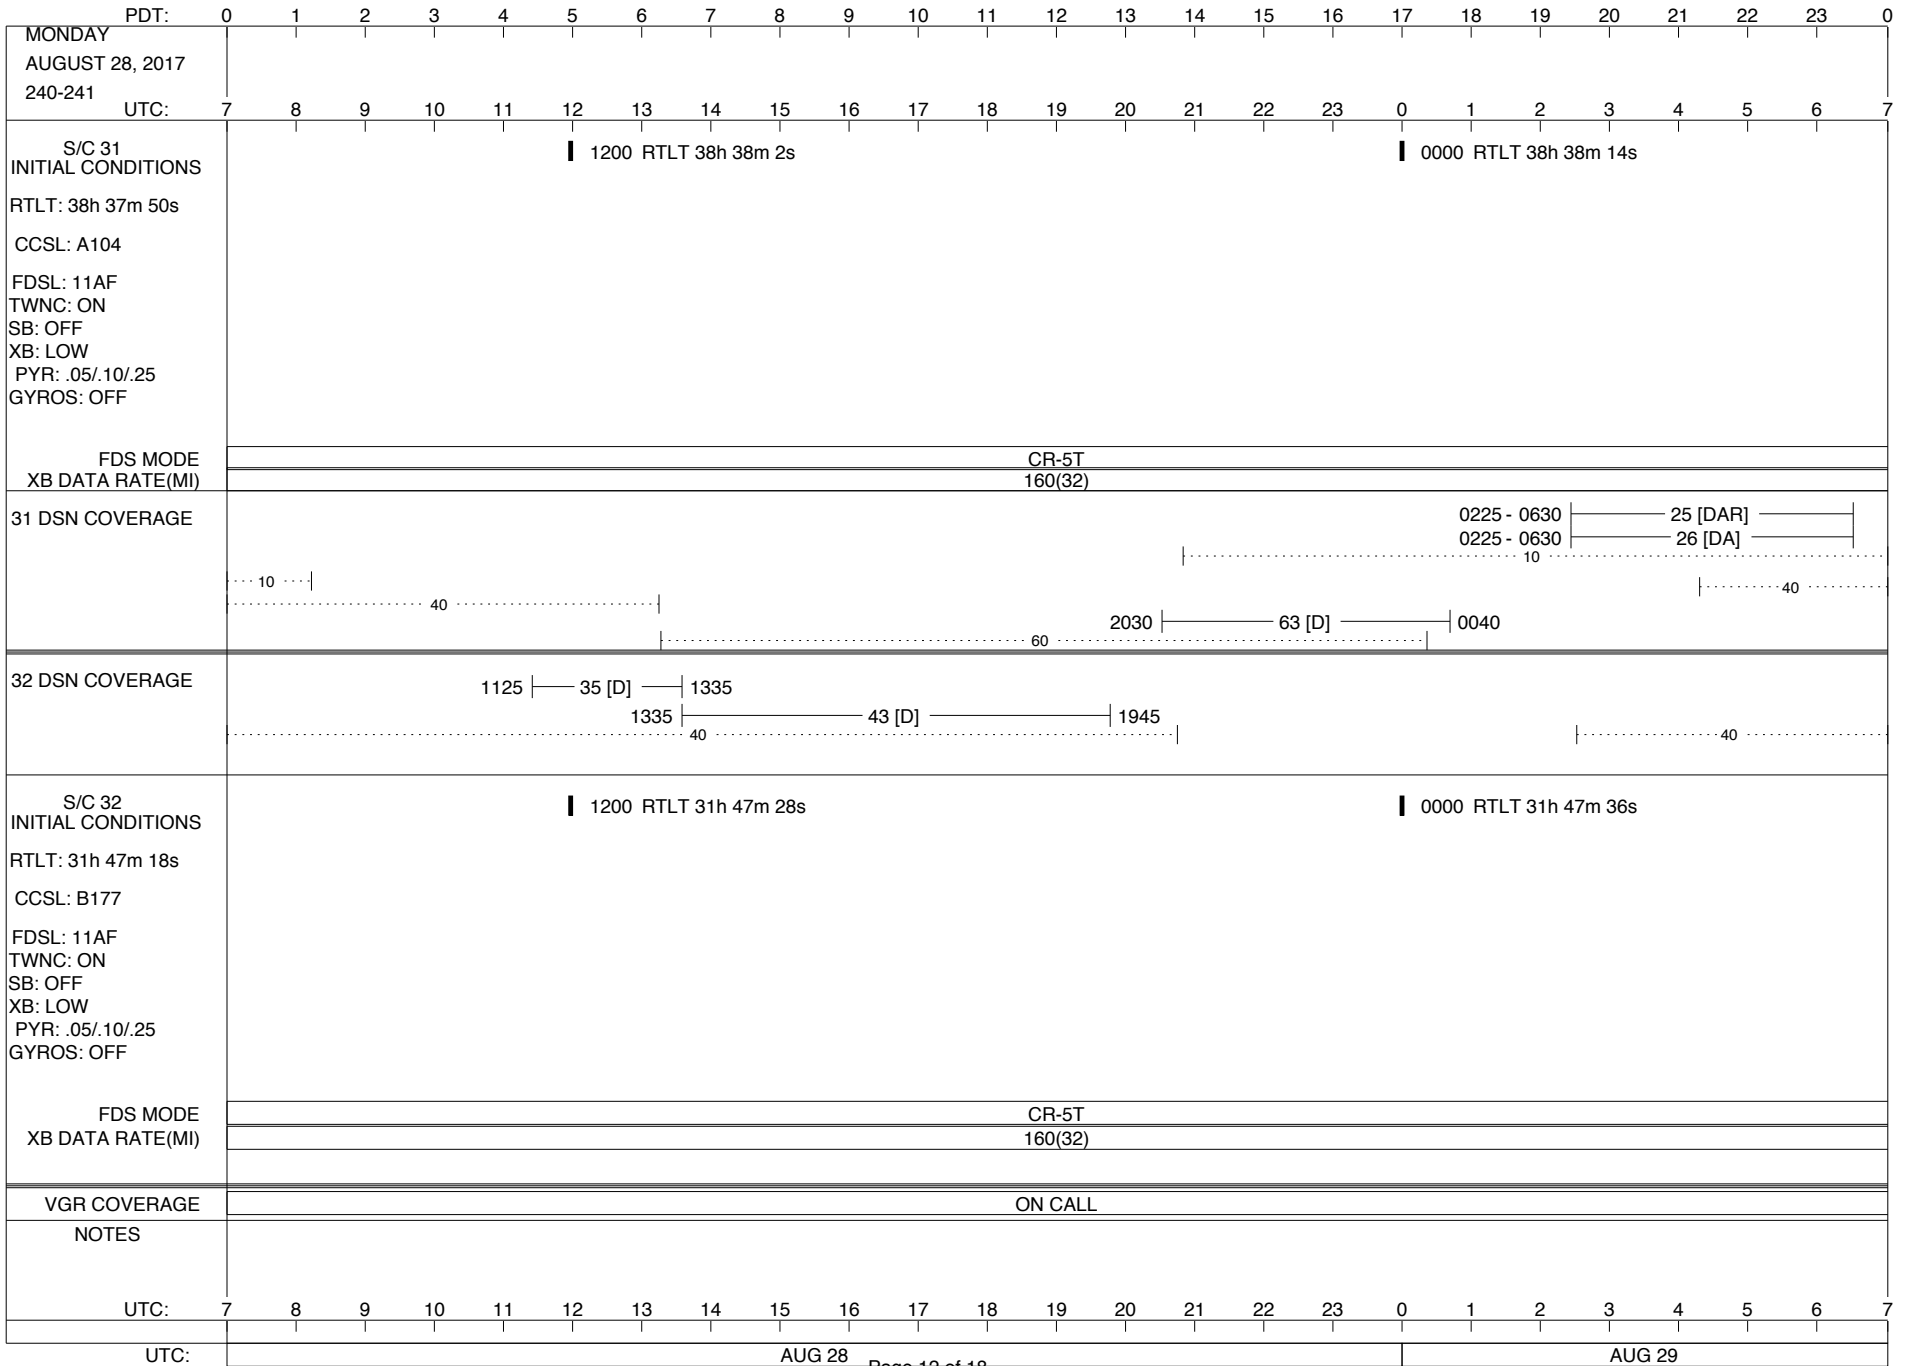

ISSUE DATE: 08/16/17 12:03

ISSUE DATE: 08/16/17 12:03

ISSUE DATE: 08/16/17 12:03

ISSUE DATE: 08/16/17 12:03

ISSUE DATE: 08/16/17 12:03

ISSUE DATE: 08/16/17 12:03

PDT:	0	1	2	3	4	5	6	7	8	9	10	11	12	13	14	15	16	17	18	19	20	21	22	23	0	
TUESDAY AUGUST 29, 2017 241-242																										
UTC:	7	8	9	10	11	12	13	14	15	16	17	18	19	20	21	22	23	0	1	2	3	4	5	6	7	
S/C 31 INITIAL CONDITIONS RTLTL: 38h 38m 14s CCSL: A104 FDSL: 11AF TWNC: ON SB: OFF XB: LOW PYR: .05/.10/.25 GYROS: OFF	█ 1200 RTLTL 38h 38m 26s												█ 0000 RTLTL 38h 38m 38s													
	0913   0914 PWS/RH												U/L 0330   -   TLC (SHORT-FORM)													
	↓ 0913 GS-4B 0914																									
FDS MODE	CR-5T												CR-5T													
XB DATA RATE(MI)	160(32)												160(32)													
31 DSN COVERAGE																										
32 DSN COVERAGE																										
S/C 32 INITIAL CONDITIONS RTLTL: 31h 47m 36s CCSL: B177 FDSL: 11AF TWNC: ON SB: OFF XB: LOW PYR: .05/.10/.25 GYROS: OFF	█ 1200 RTLTL 31h 47m 46s												█ 0000 RTLTL 31h 47m 56s													
FDS MODE													CR-5T													
XB DATA RATE(MI)													160(32)													
VGR COVERAGE													ON CALL													
NOTES	[1] S/C 31=GS-4B @ 0913 XB=2.8K(41) NOT RECOVERABLE																									
UTC:	7	8	9	10	11	12	13	14	15	16	17	18	19	20	21	22	23	0	1	2	3	4	5	6	7	
UTC:	AUG 29														AUG 30											