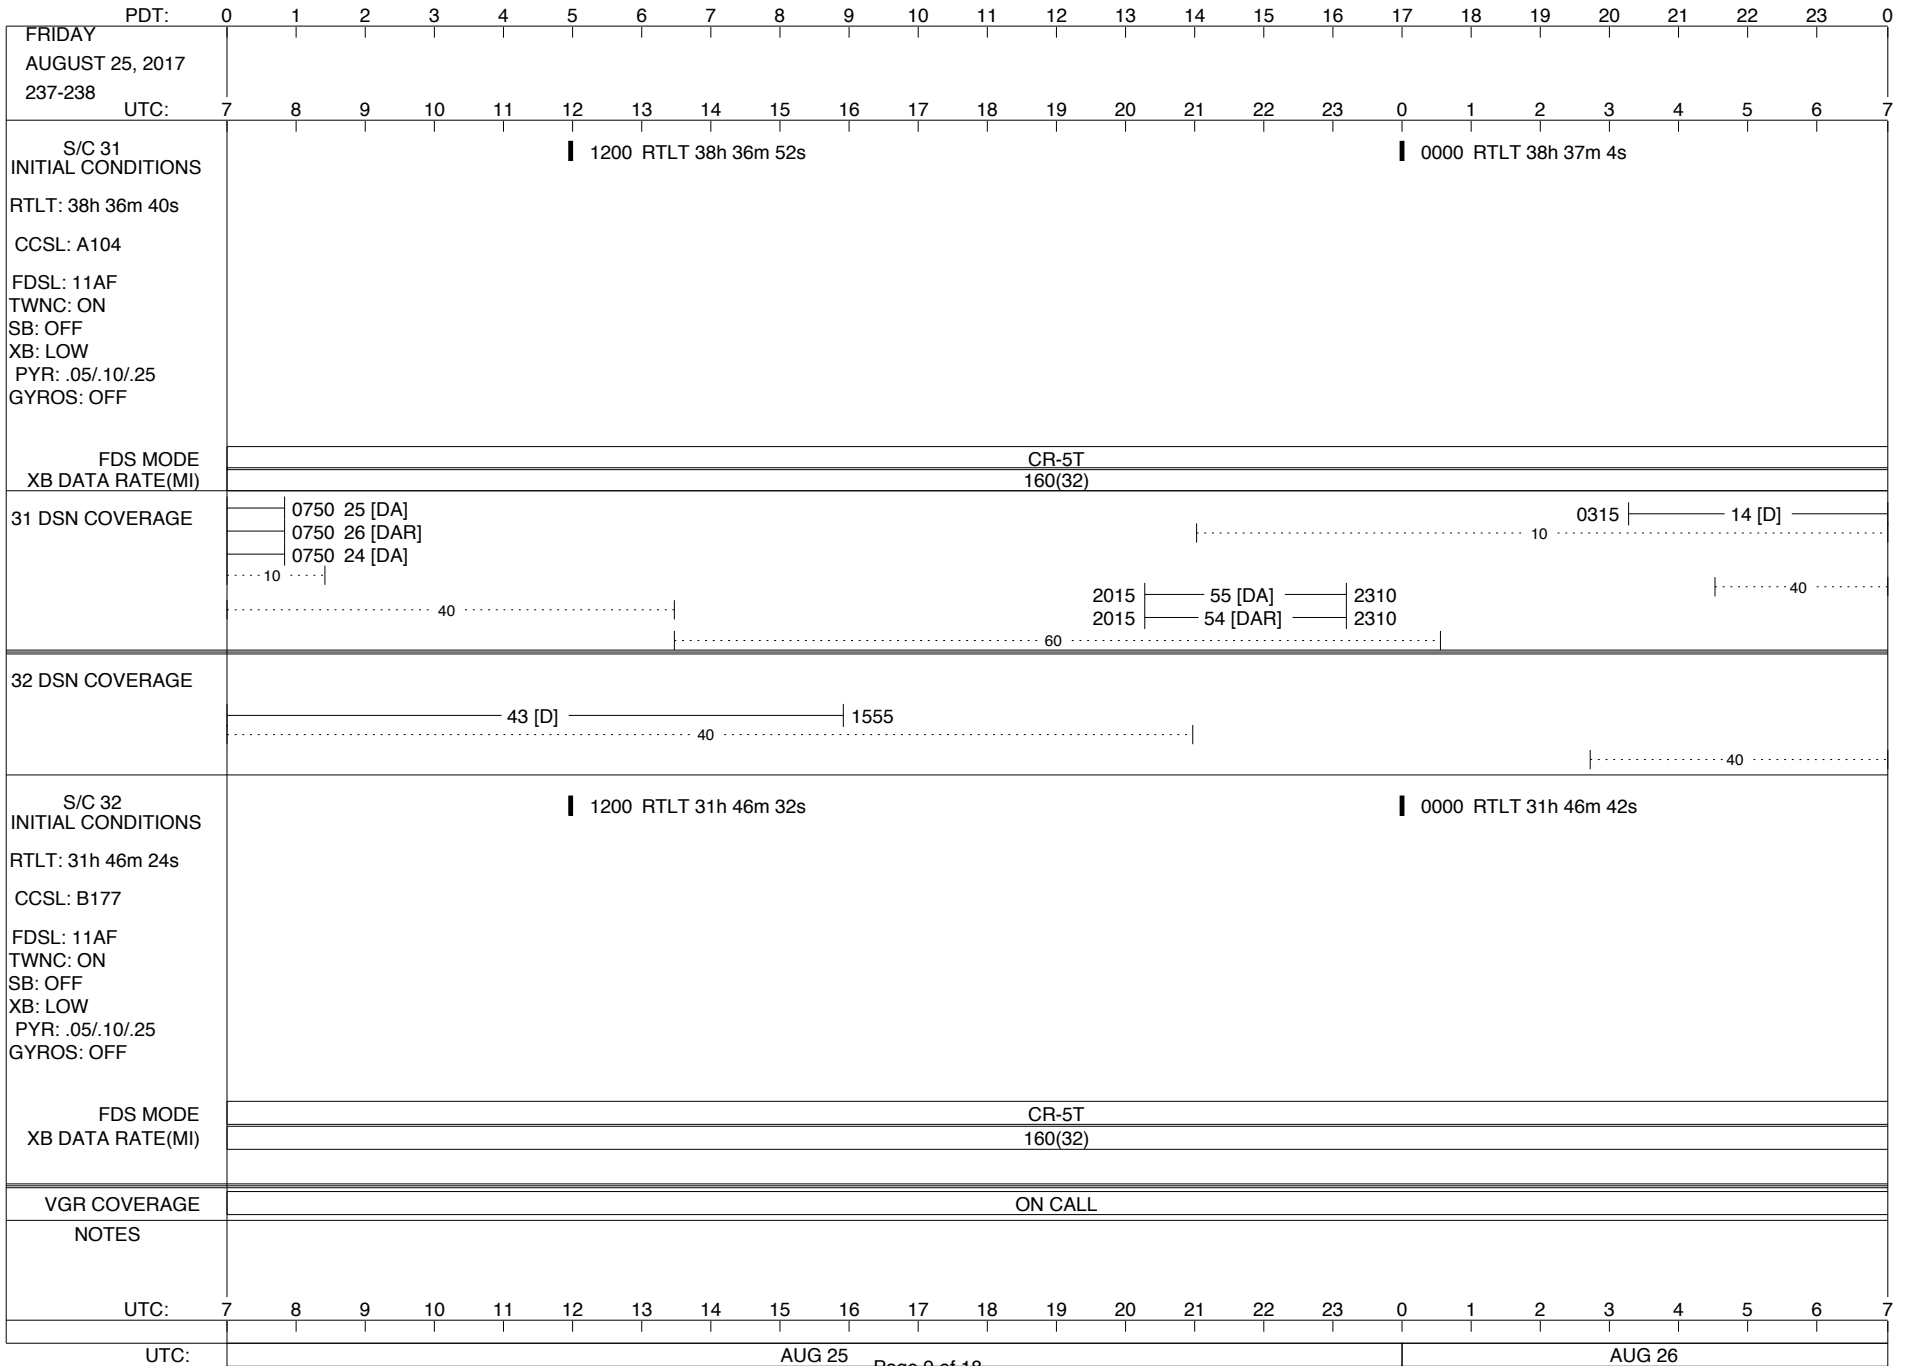

ISSUE DATE: 08/16/17 12:03

ISSUE DATE: 08/16/17 12:03

ISSUE DATE: 08/16/17 12:03

ISSUE DATE: 08/16/17 12:03

ISSUE DATE: 08/16/17 12:03

ISSUE DATE: 08/16/17 12:03

PDT:	0	1	2	3	4	5	6	7	8	9	10	11	12	13	14	15	16	17	18	19	20	21	22	23	0	
TUESDAY AUGUST 29, 2017 241-242																										
UTC:	7	8	9	10	11	12	13	14	15	16	17	18	19	20	21	22	23	0	1	2	3	4	5	6	7	
S/C 31 INITIAL CONDITIONS RTLTL: 38h 38m 14s CCSL: A104 FDSL: 11AF TWNC: ON SB: OFF XB: LOW PYR: .05/.10/.25 GYROS: OFF	█ 1200 RTLTL 38h 38m 26s												█ 0000 RTLTL 38h 38m 38s													
	0913   0914 PWS/RH												U/L 0330   -   TLC (SHORT-FORM)													
	↓ 0913 GS-4B 0914																									
FDS MODE	CR-5T												CR-5T													
XB DATA RATE(MI)	160(32)												160(32)													
31 DSN COVERAGE																										
32 DSN COVERAGE																										
S/C 32 INITIAL CONDITIONS RTLTL: 31h 47m 36s CCSL: B177 FDSL: 11AF TWNC: ON SB: OFF XB: LOW PYR: .05/.10/.25 GYROS: OFF	█ 1200 RTLTL 31h 47m 46s												█ 0000 RTLTL 31h 47m 56s													
FDS MODE													CR-5T													
XB DATA RATE(MI)													160(32)													
VGR COVERAGE													ON CALL													
NOTES	[1] S/C 31=GS-4B @ 0913 XB=2.8K(41) NOT RECOVERABLE																									
UTC:	7	8	9	10	11	12	13	14	15	16	17	18	19	20	21	22	23	0	1	2	3	4	5	6	7	
UTC:	AUG 29														AUG 30											