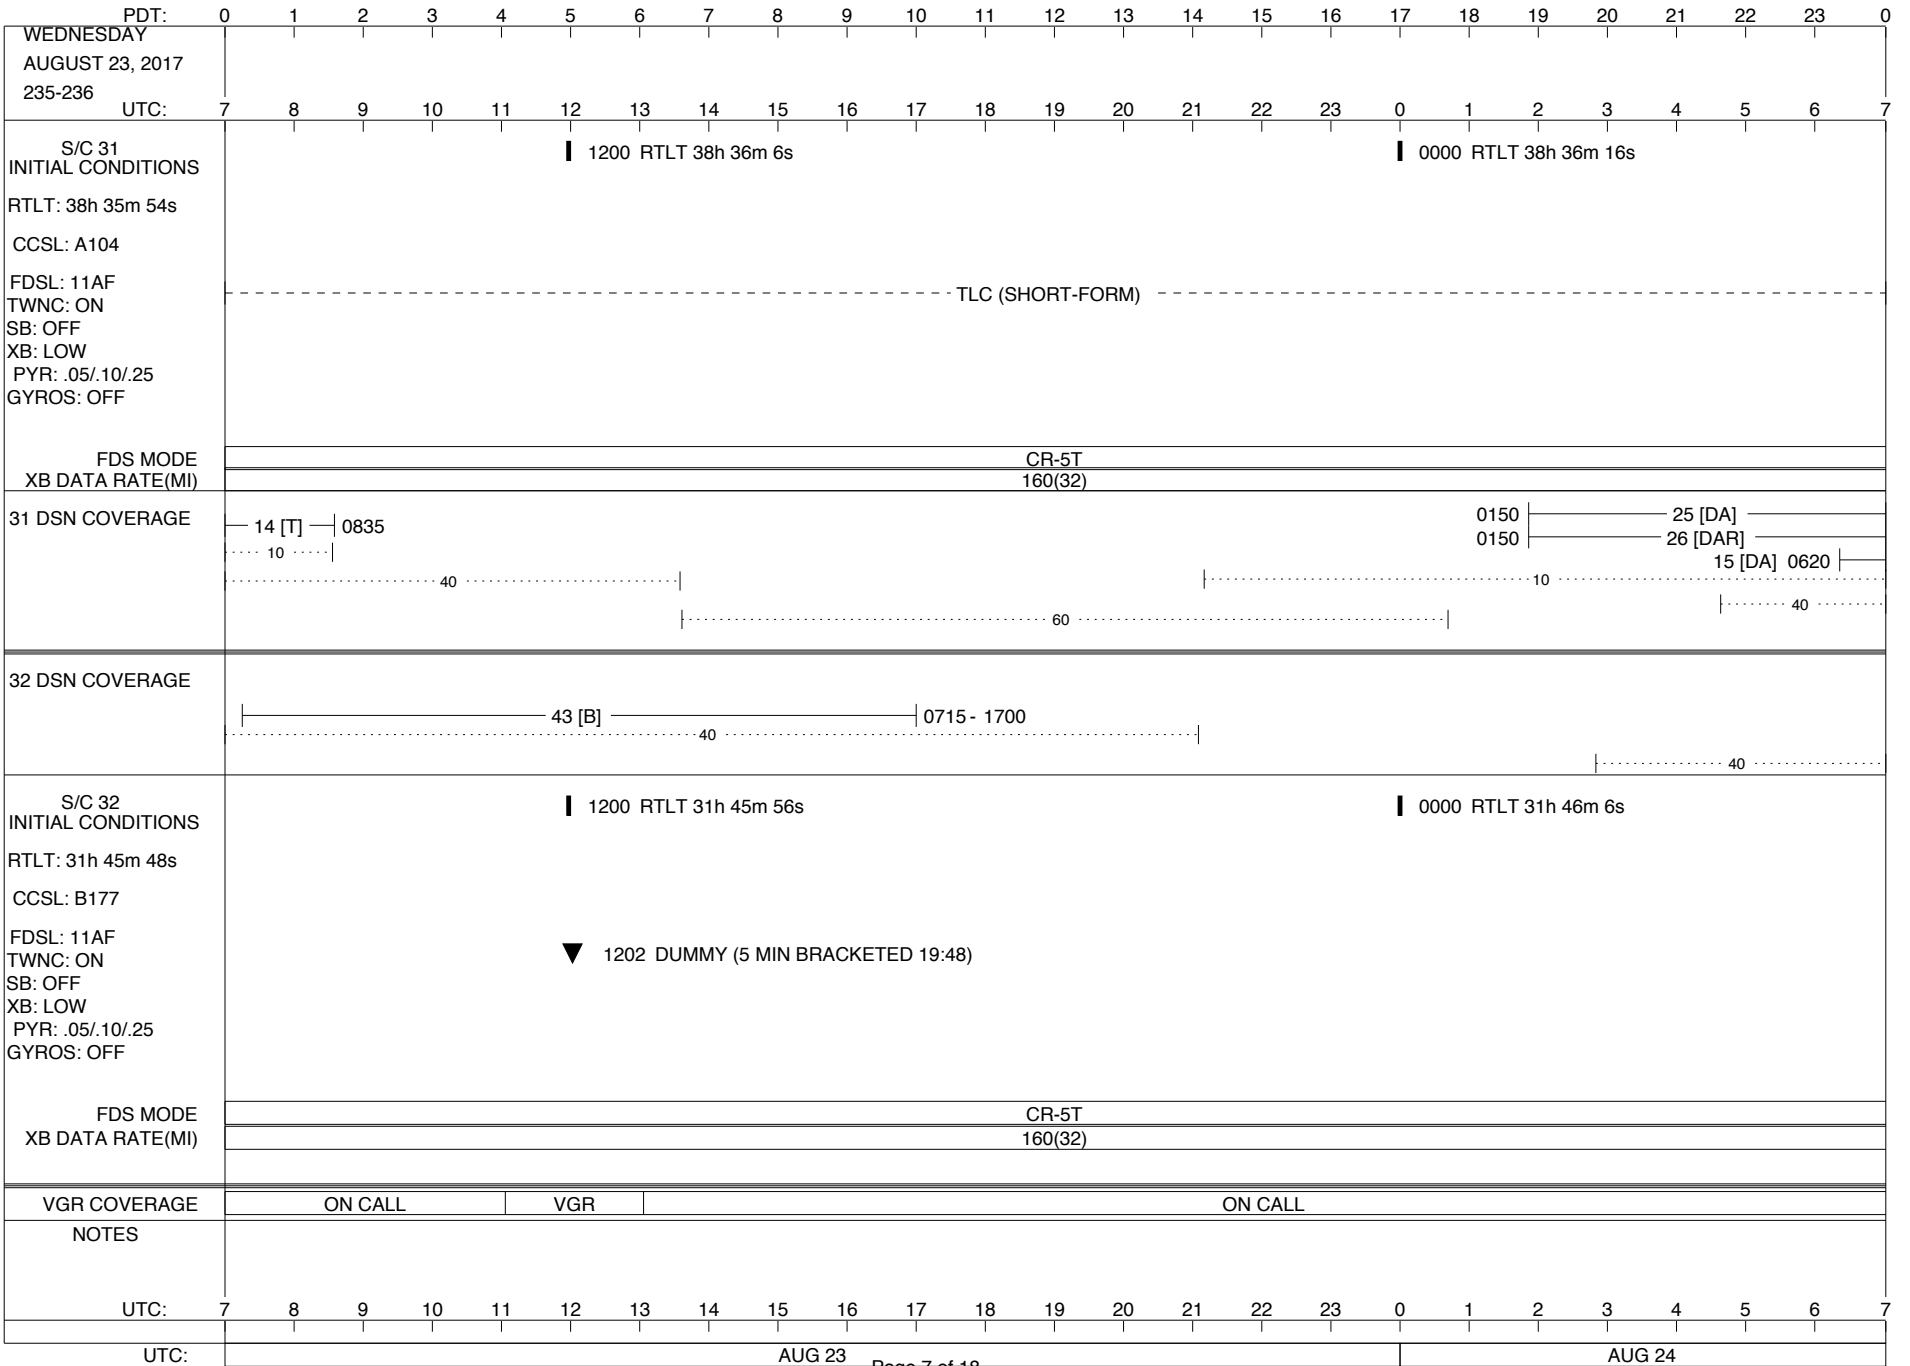

ISSUE DATE: 08/16/17 12:03