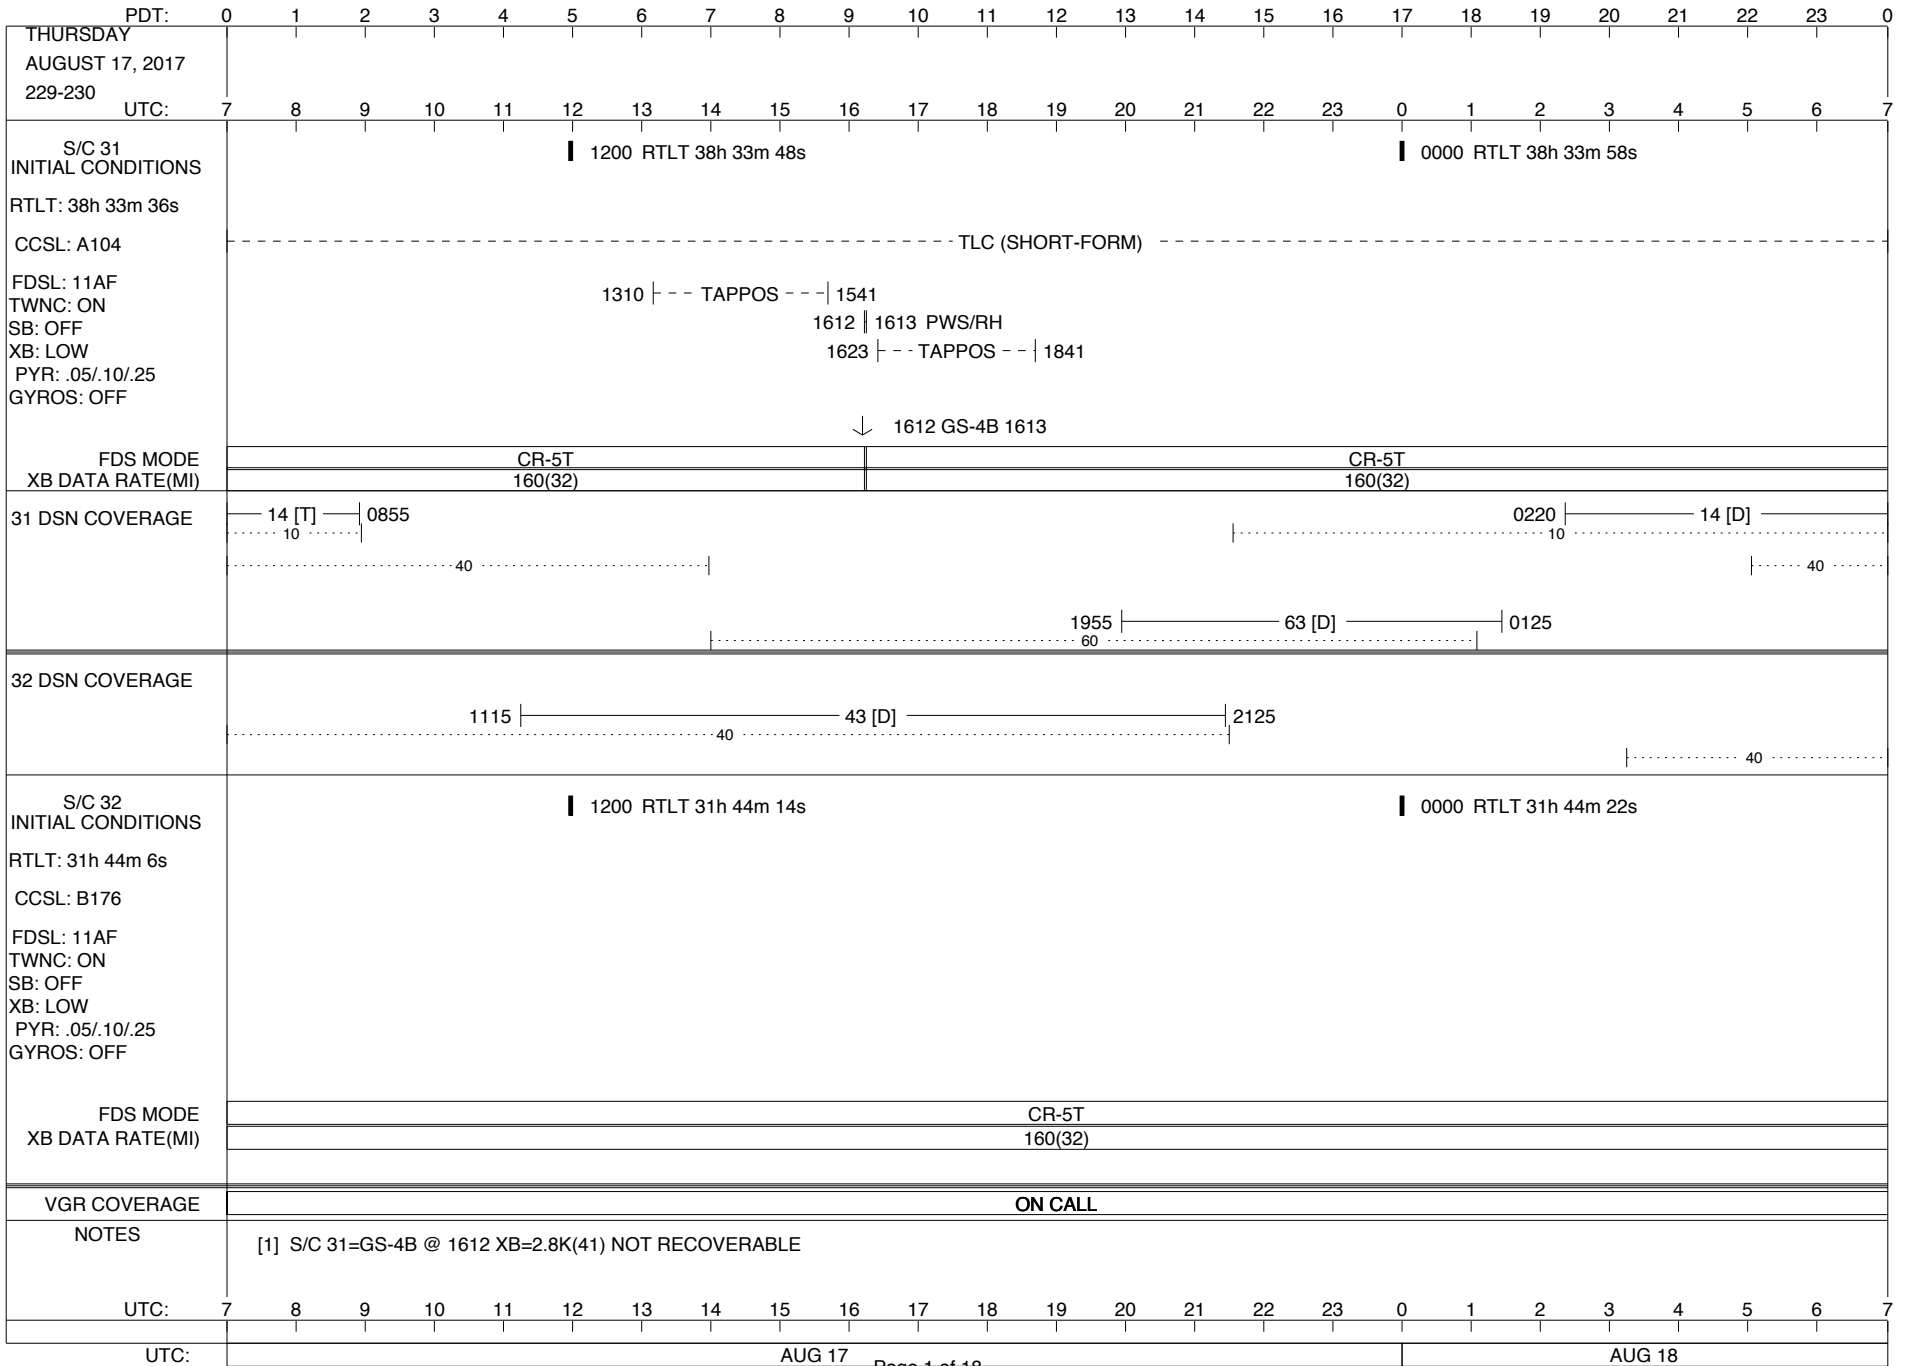

<b>VOYAGER</b> <b>Space Flight Operations Schedule (SFOS)</b>
--

Issue Date: August 16, 2017

For the Period: 08/17/17 to 09/03/17 (17/229 – 17/246)

DSN OPSCHIEF	230-102	SCIENCE	FLIGHT TEAM	600-100
DSOT	230-102	CRS bryant@mail630.gsfc.nasa.gov LECP r.decker@jhuapl.edu MAG u2mha@lepvax.gsfc.nasa.gov PLS vgr@space.mit.edu PWS wsk@space.physics.uiowa.edu Leonard.F.Burlaga@nasa.gov Donald-Gurnett@uiowa.edu	Dodd, S. Hall, J. Howard, S. Ko, A. Ledeboer, W. Ludwig, R. Matsumoto, S. Medina, E. Peralta, F. Weeks, T. Yang, L.	

**LEGEND:**

- ▽ = R/T Command (Last chance or Contingency)
- ▼ = R/T Command (Scheduled)
- \* = Result of R/T Command
- n = (where n = 1,2,3 ..) Special Note, see bottom of page
- A = Arrayed station
- B = BLF
- D = Downlink only pass
- H = High Power Transmitter
- R = Array Reference Antenna
- T = TLC Uplink
- U = Uplink only pass
- [o] = Ramp-through

Posted at [http://voyager.jpl.nasa.gov/mission/soesfos/tracking\\_schedule.html](http://voyager.jpl.nasa.gov/mission/soesfos/tracking_schedule.html)

02/27/17

ISSUE DATE: 08/16/17 12:03

ISSUE DATE: 08/16/17 12:03