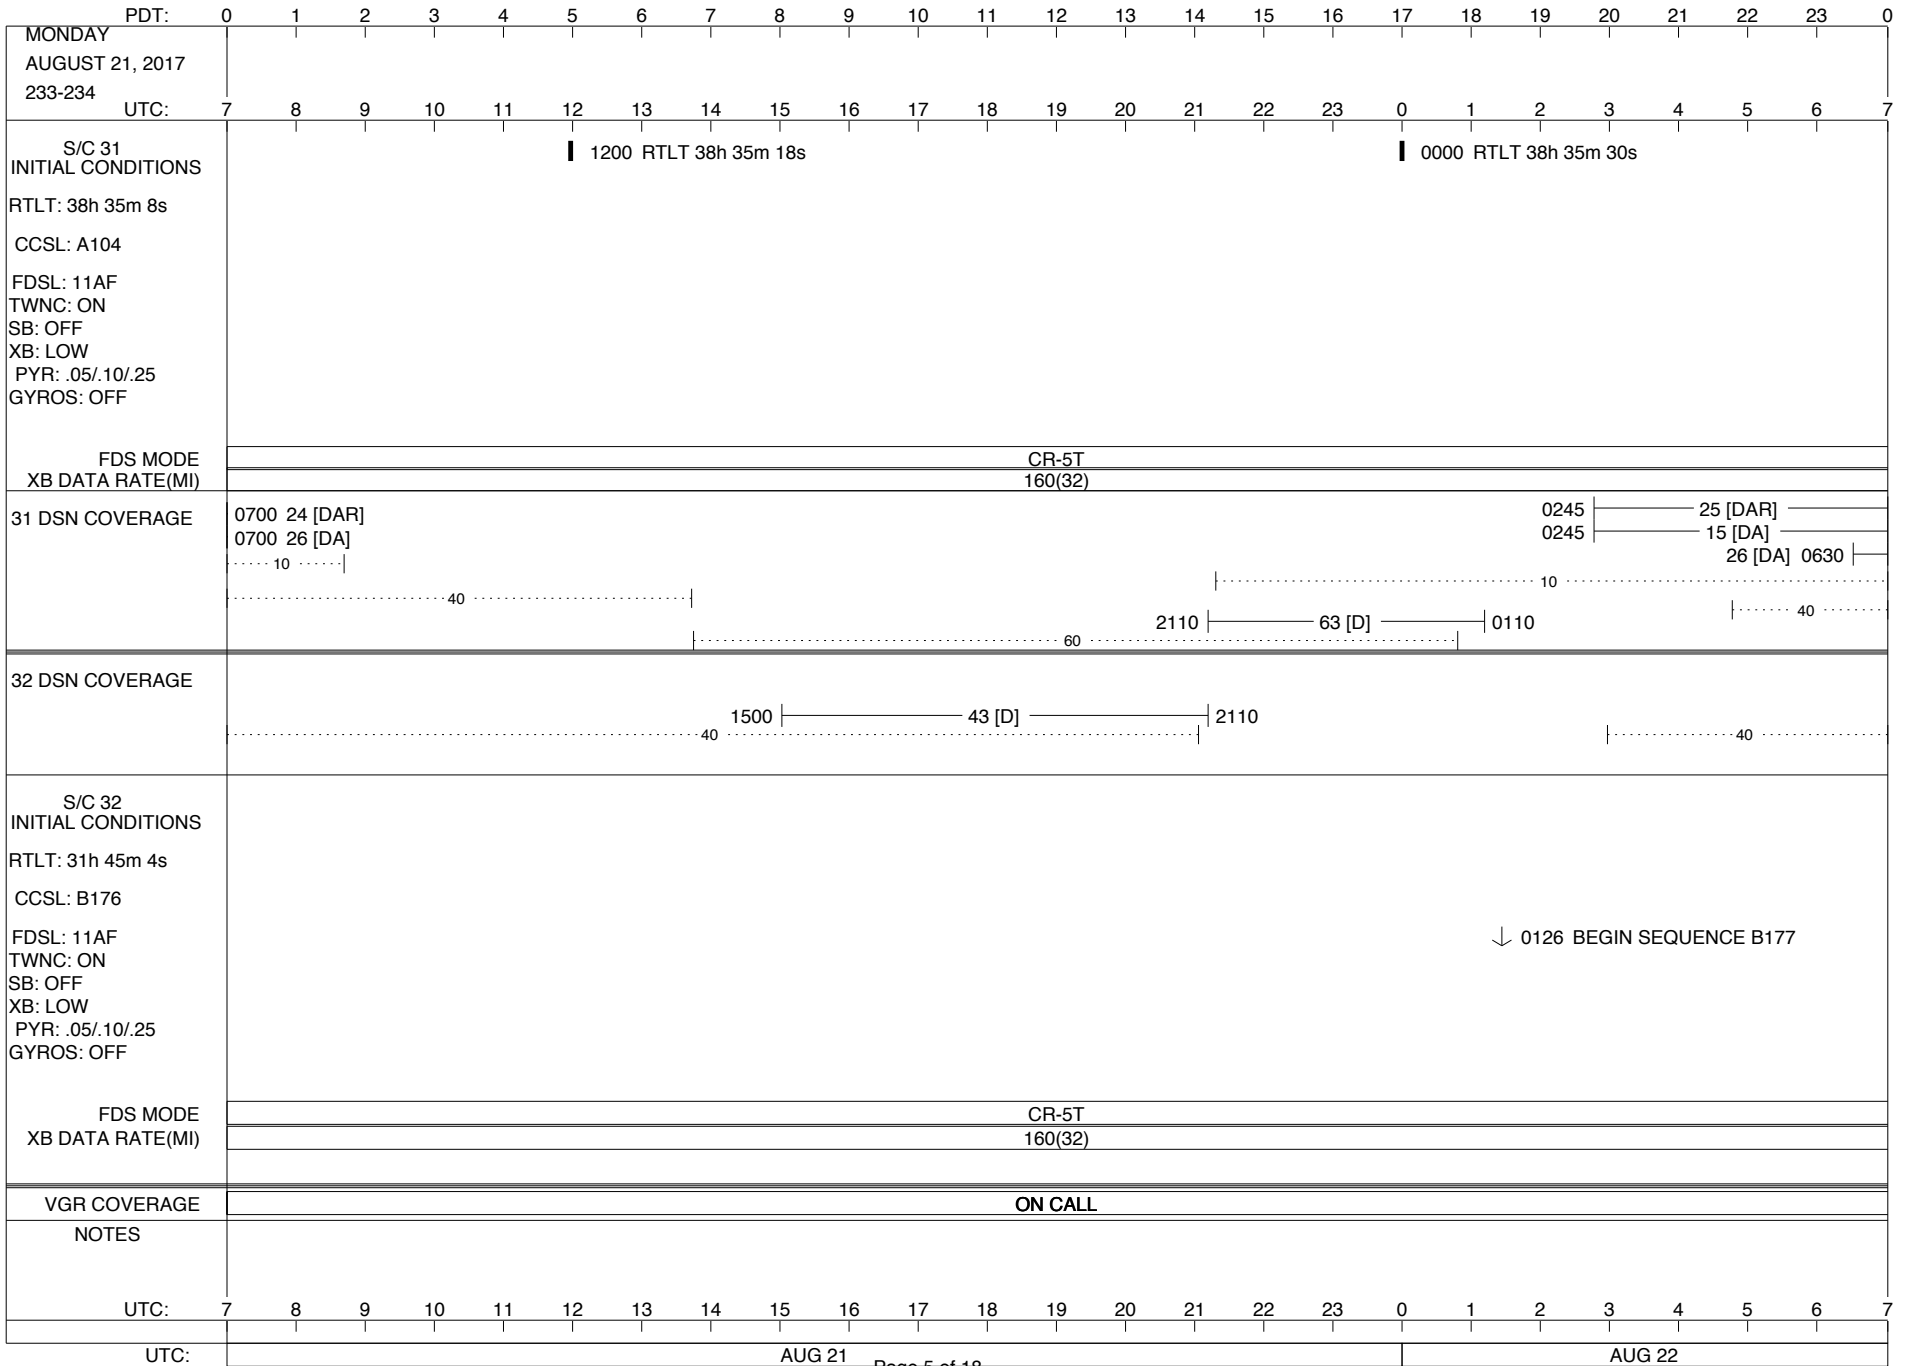

ISSUE DATE: 08/16/17 12:03