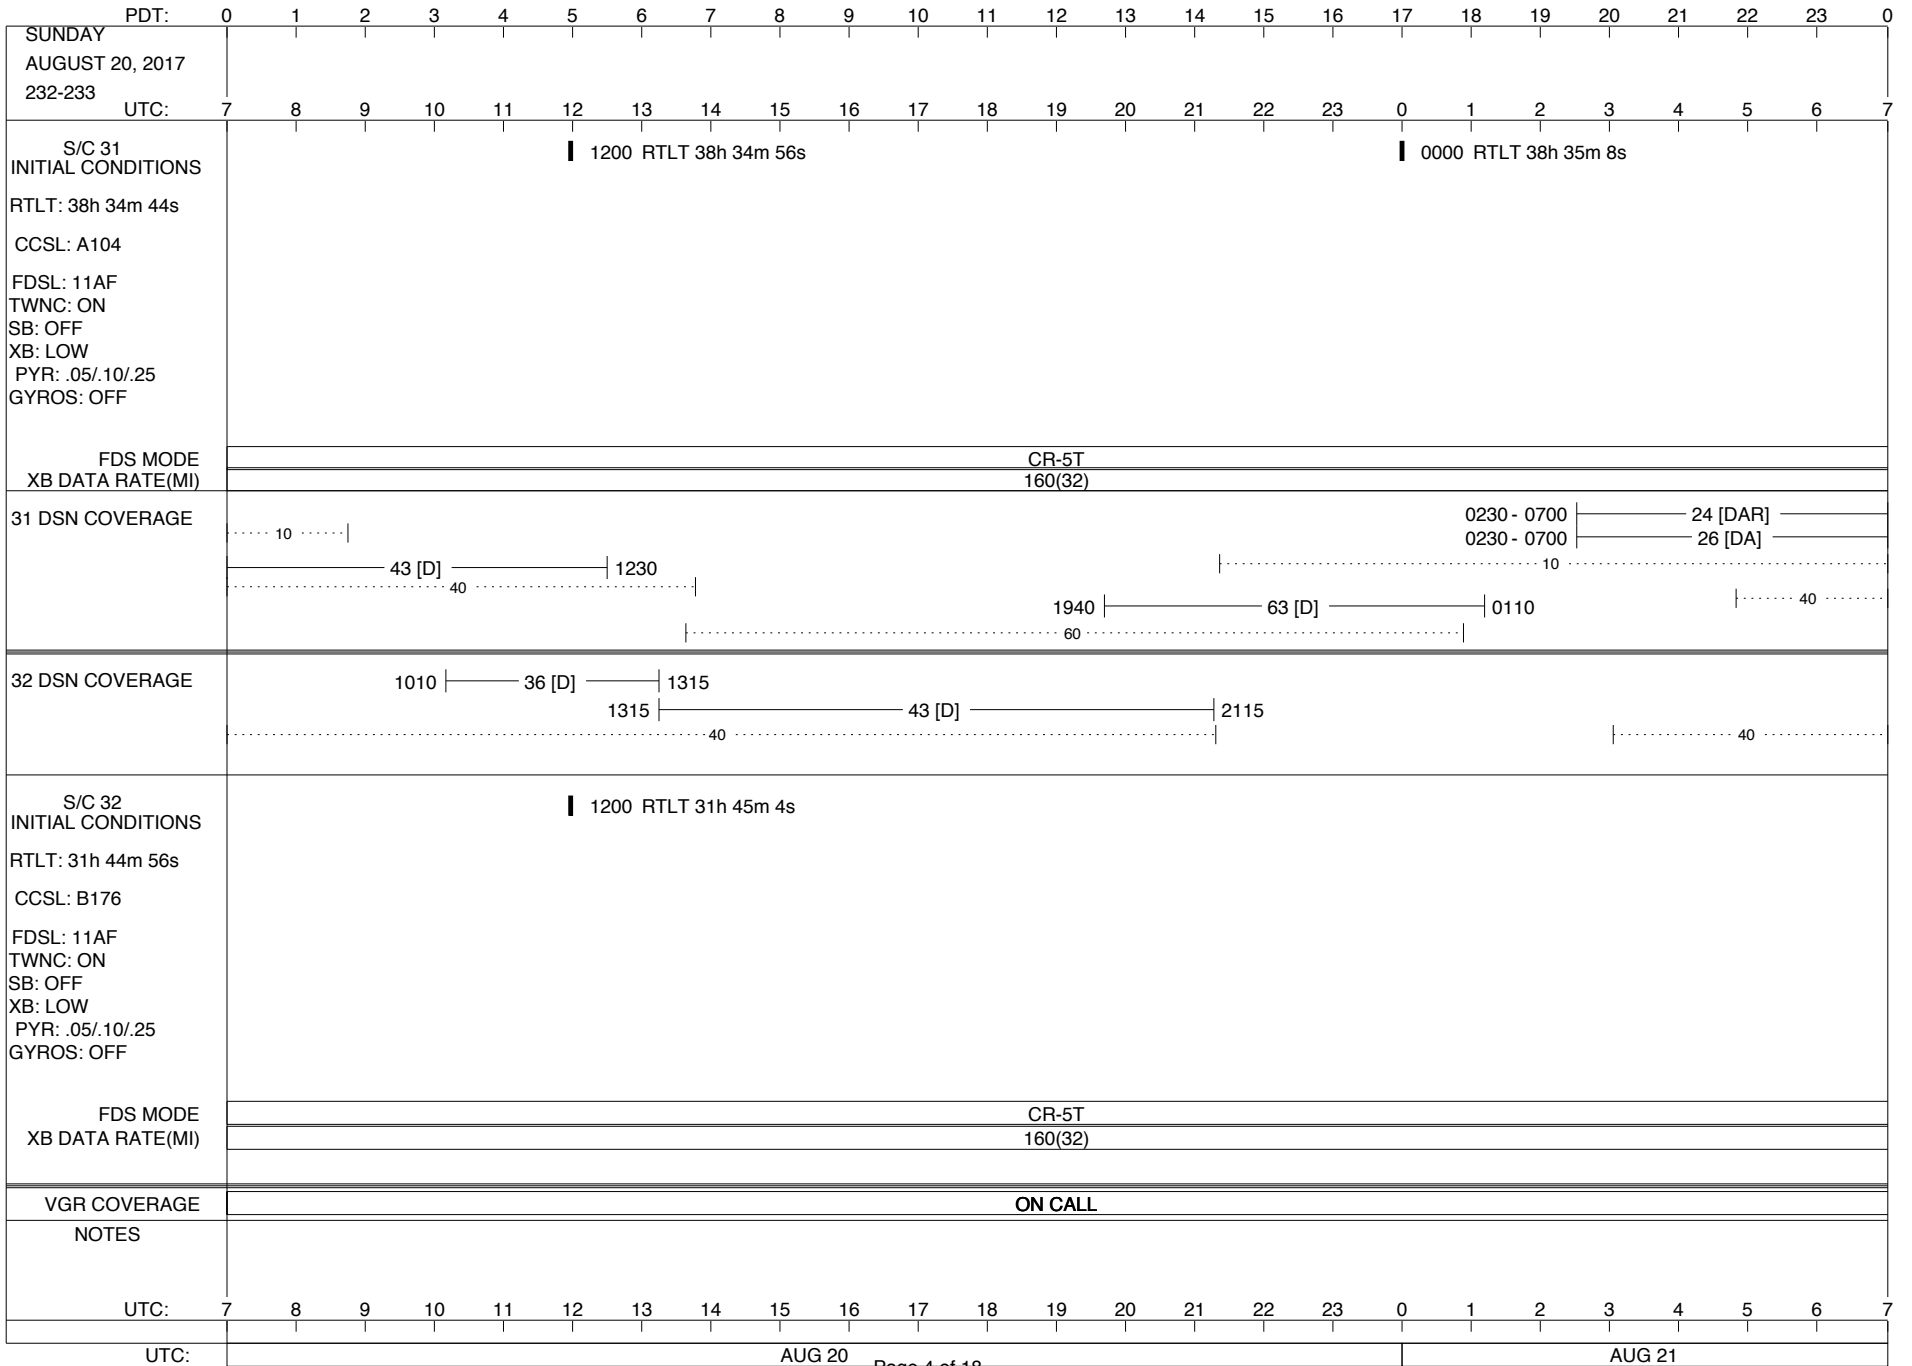

ISSUE DATE: 08/16/17 12:03