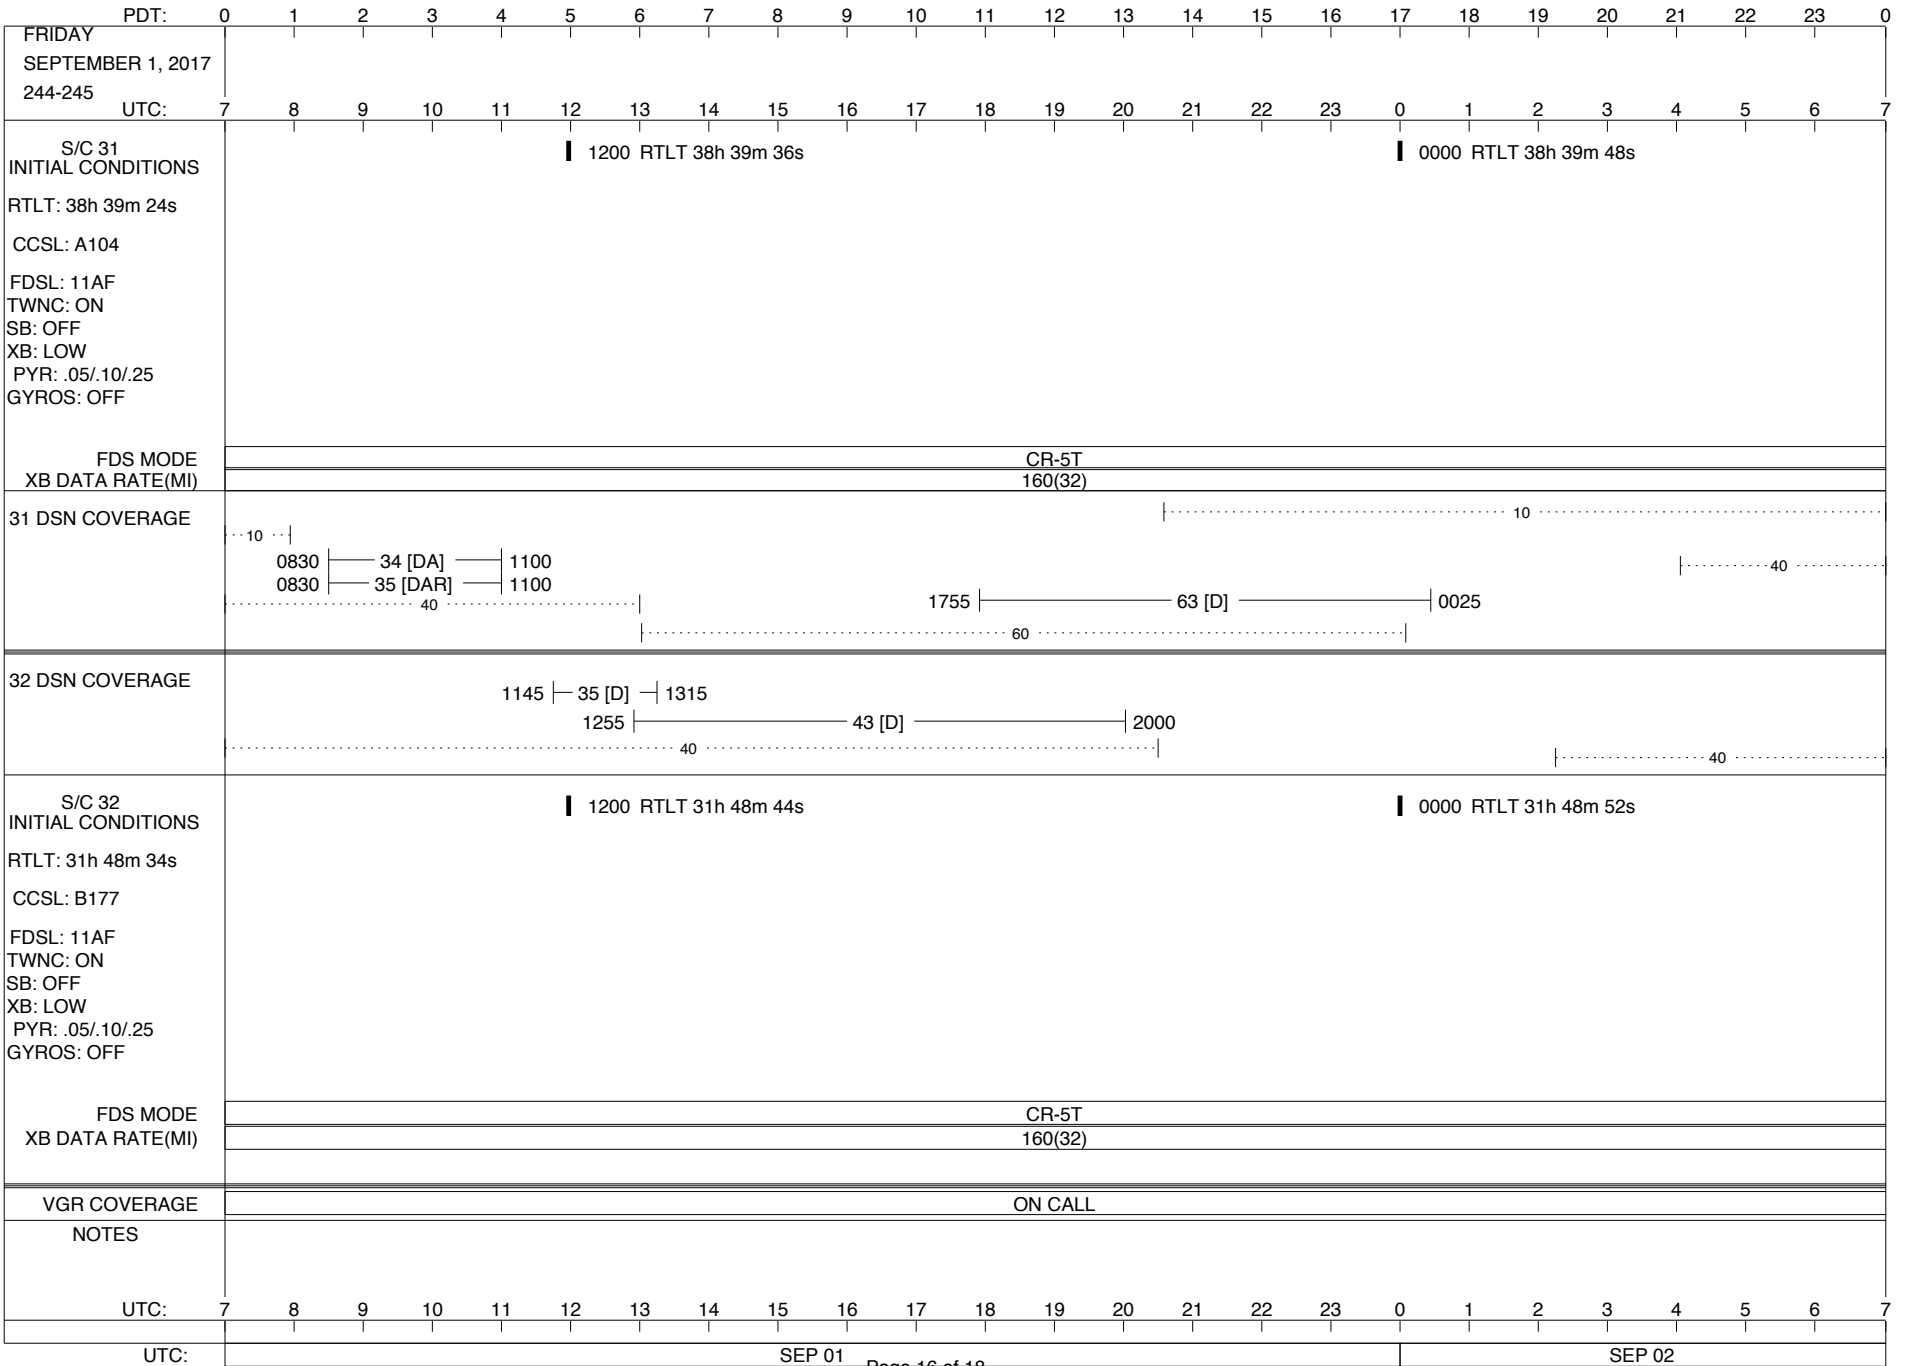

ISSUE DATE: 08/16/17 12:03