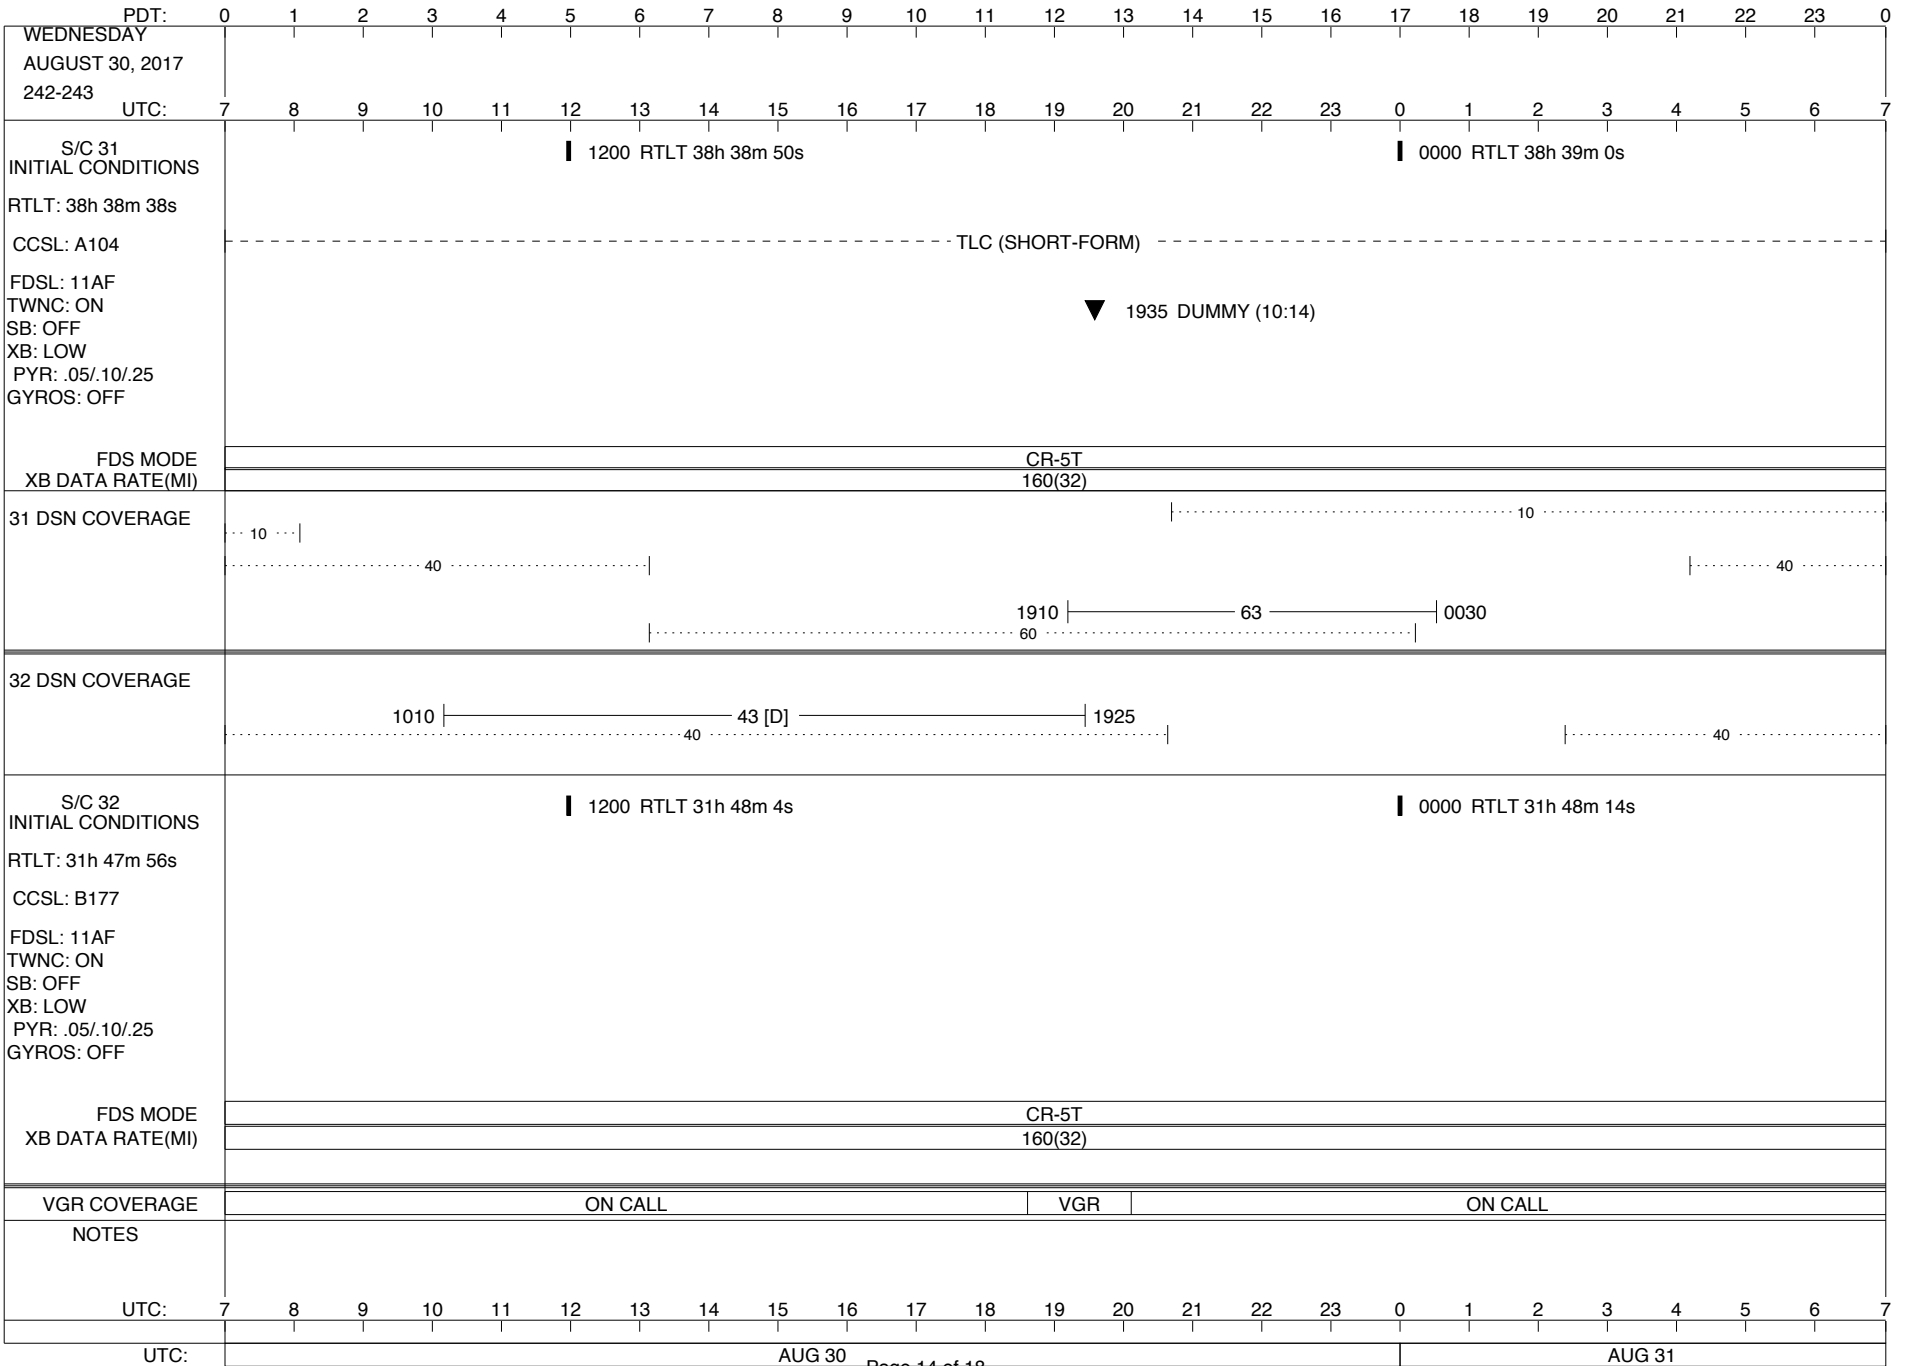

ISSUE DATE: 08/16/17 12:03