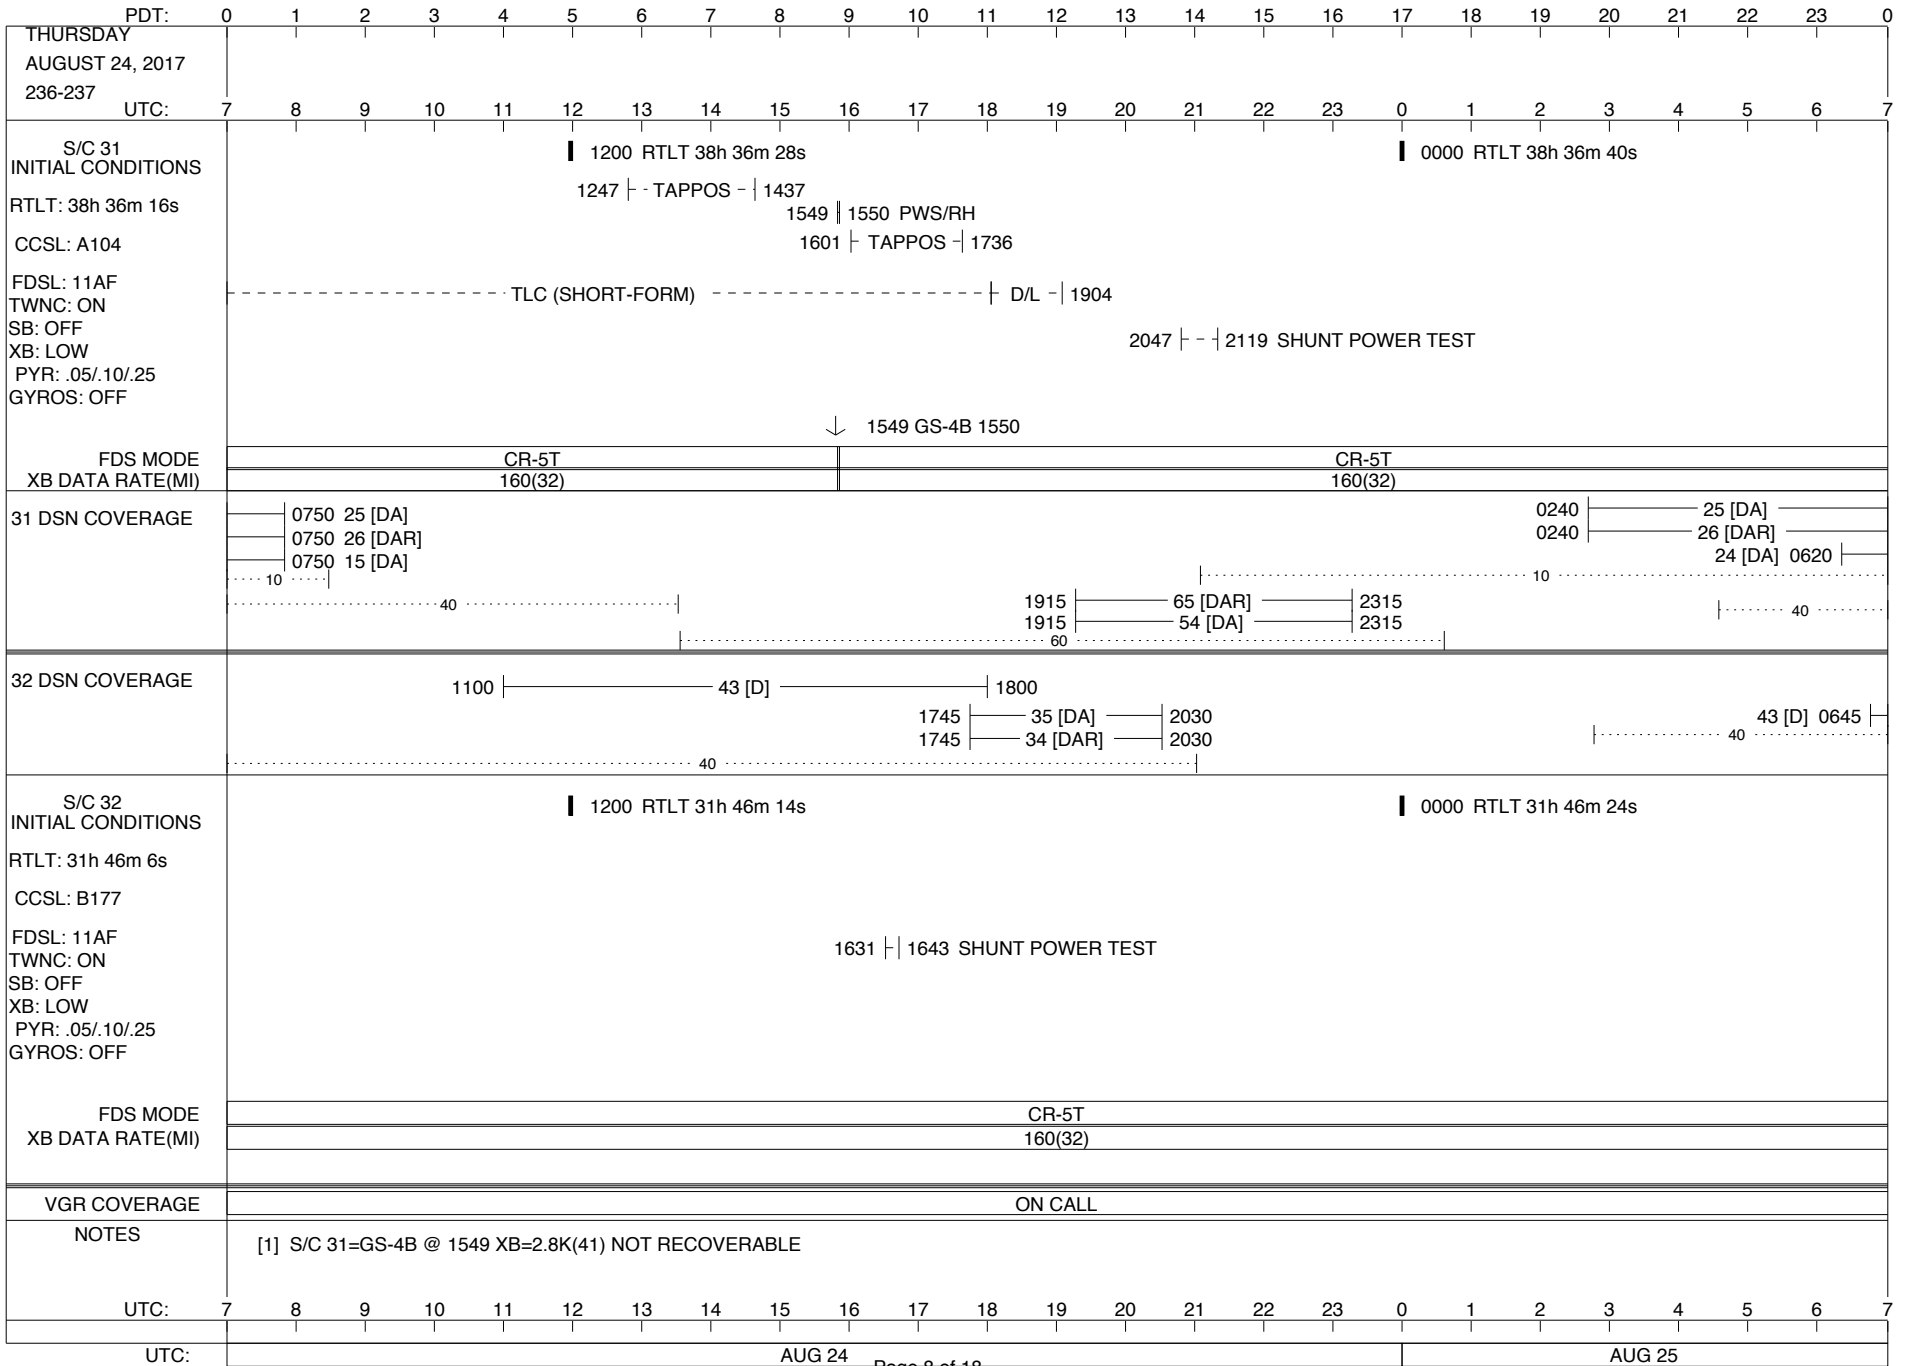

ISSUE DATE: 08/16/17 12:03