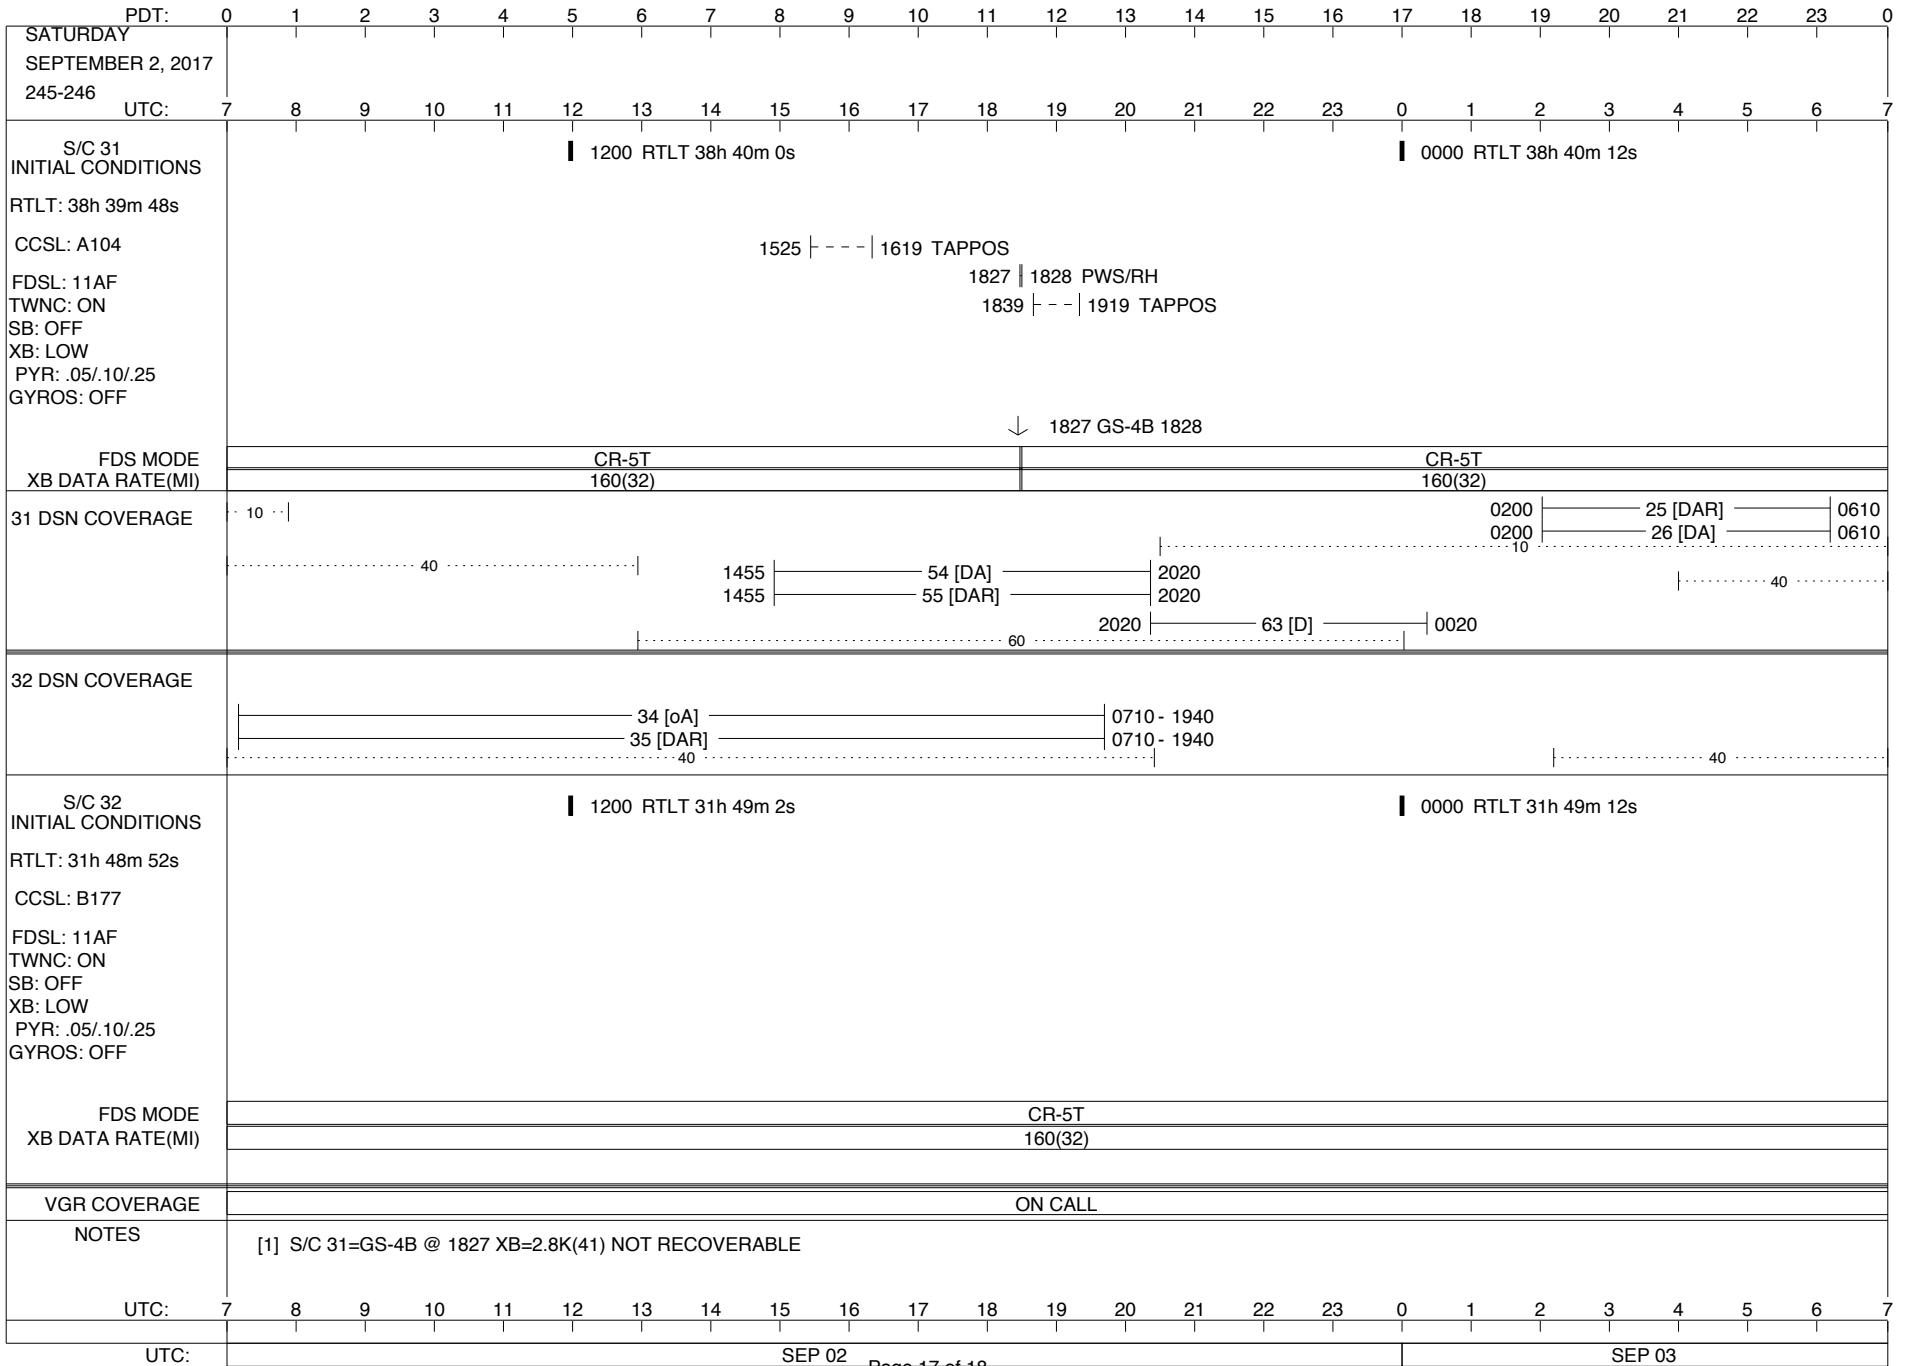

ISSUE DATE: 08/16/17 12:03