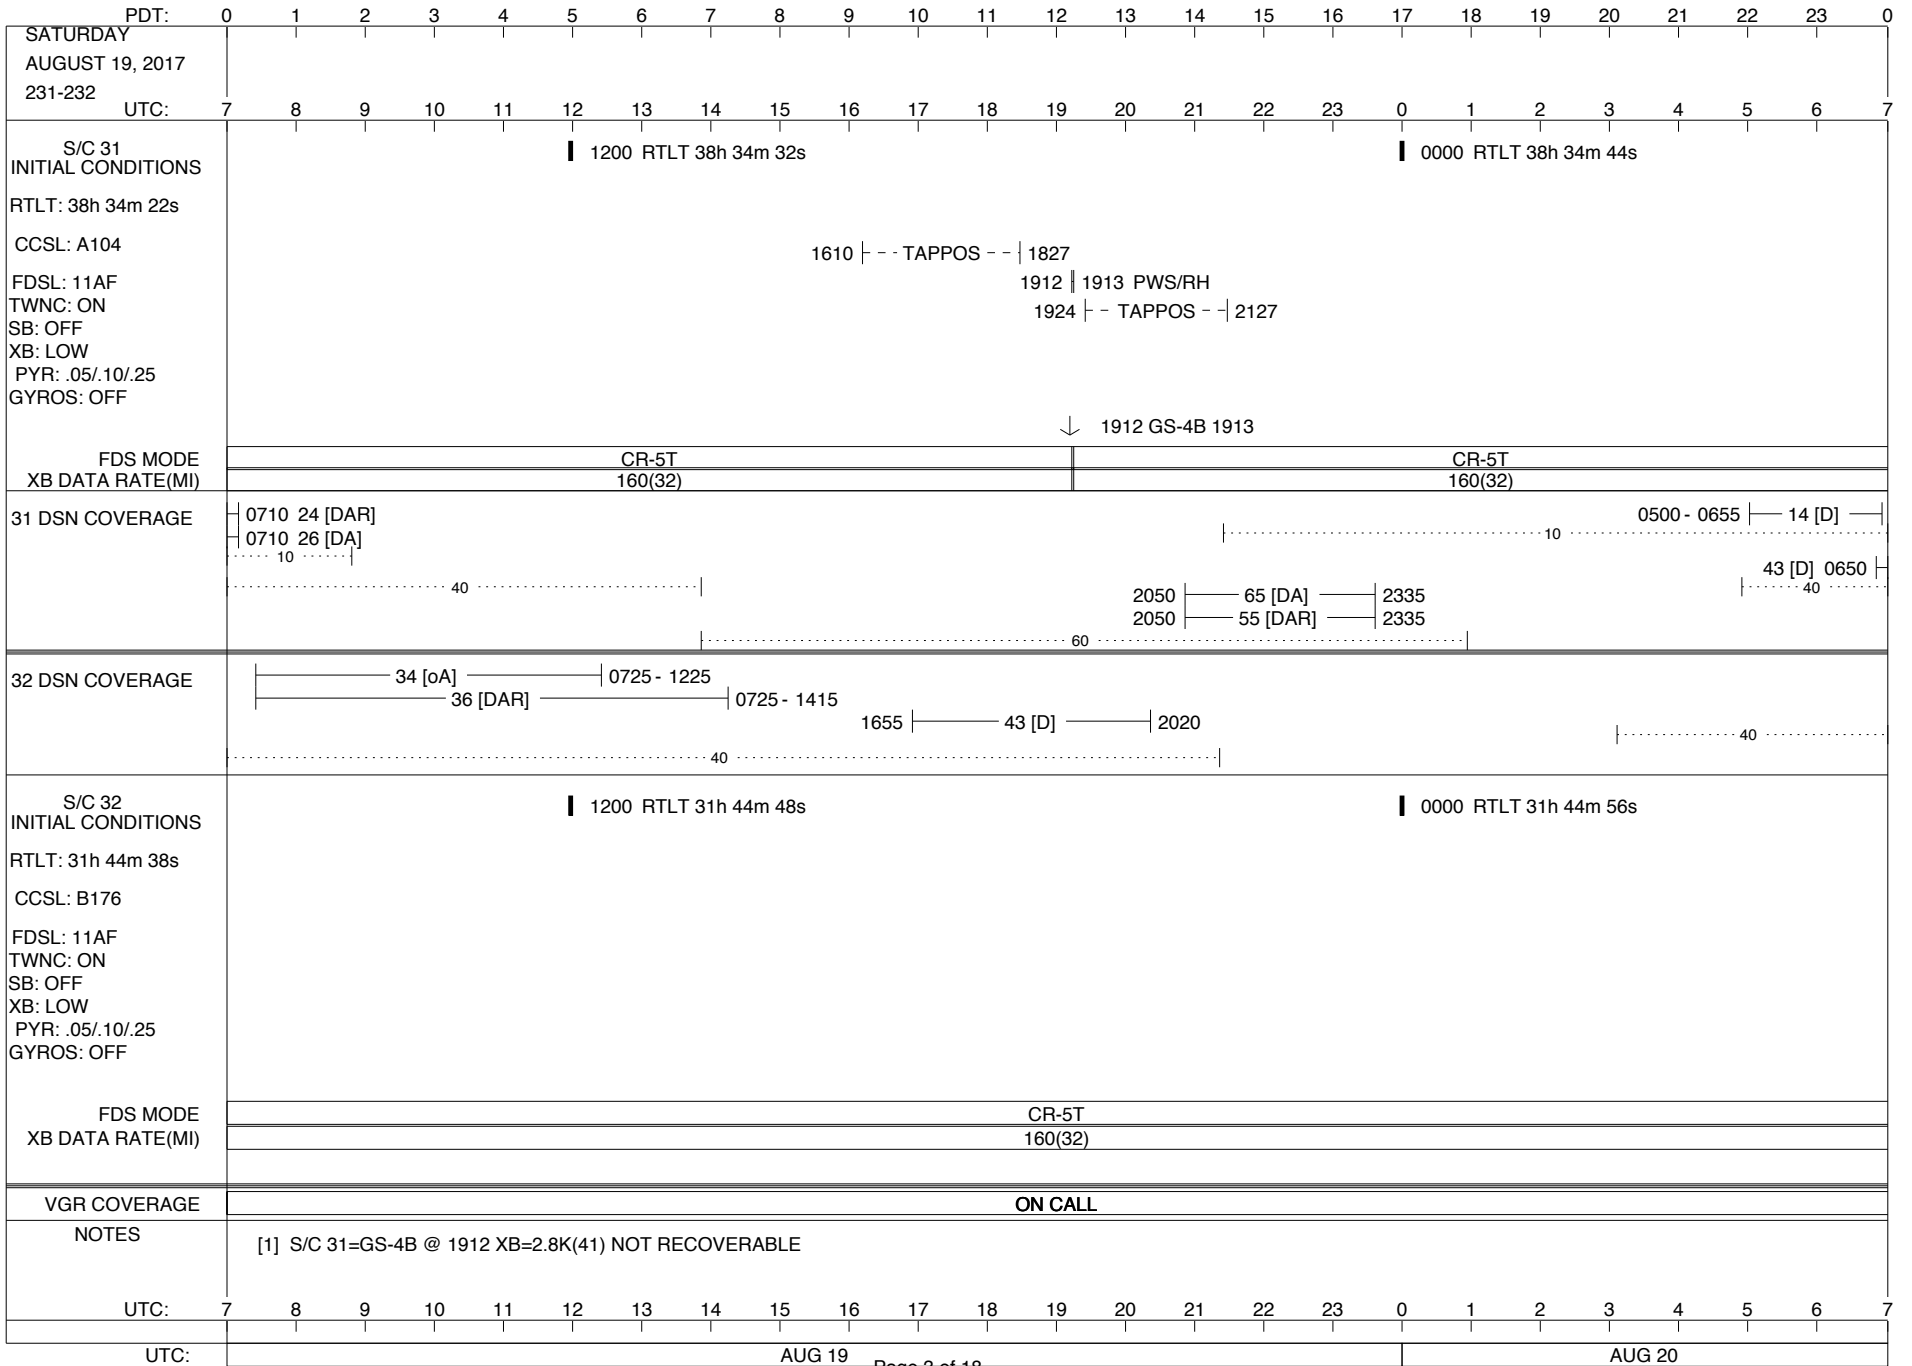

ISSUE DATE: 08/16/17 12:03