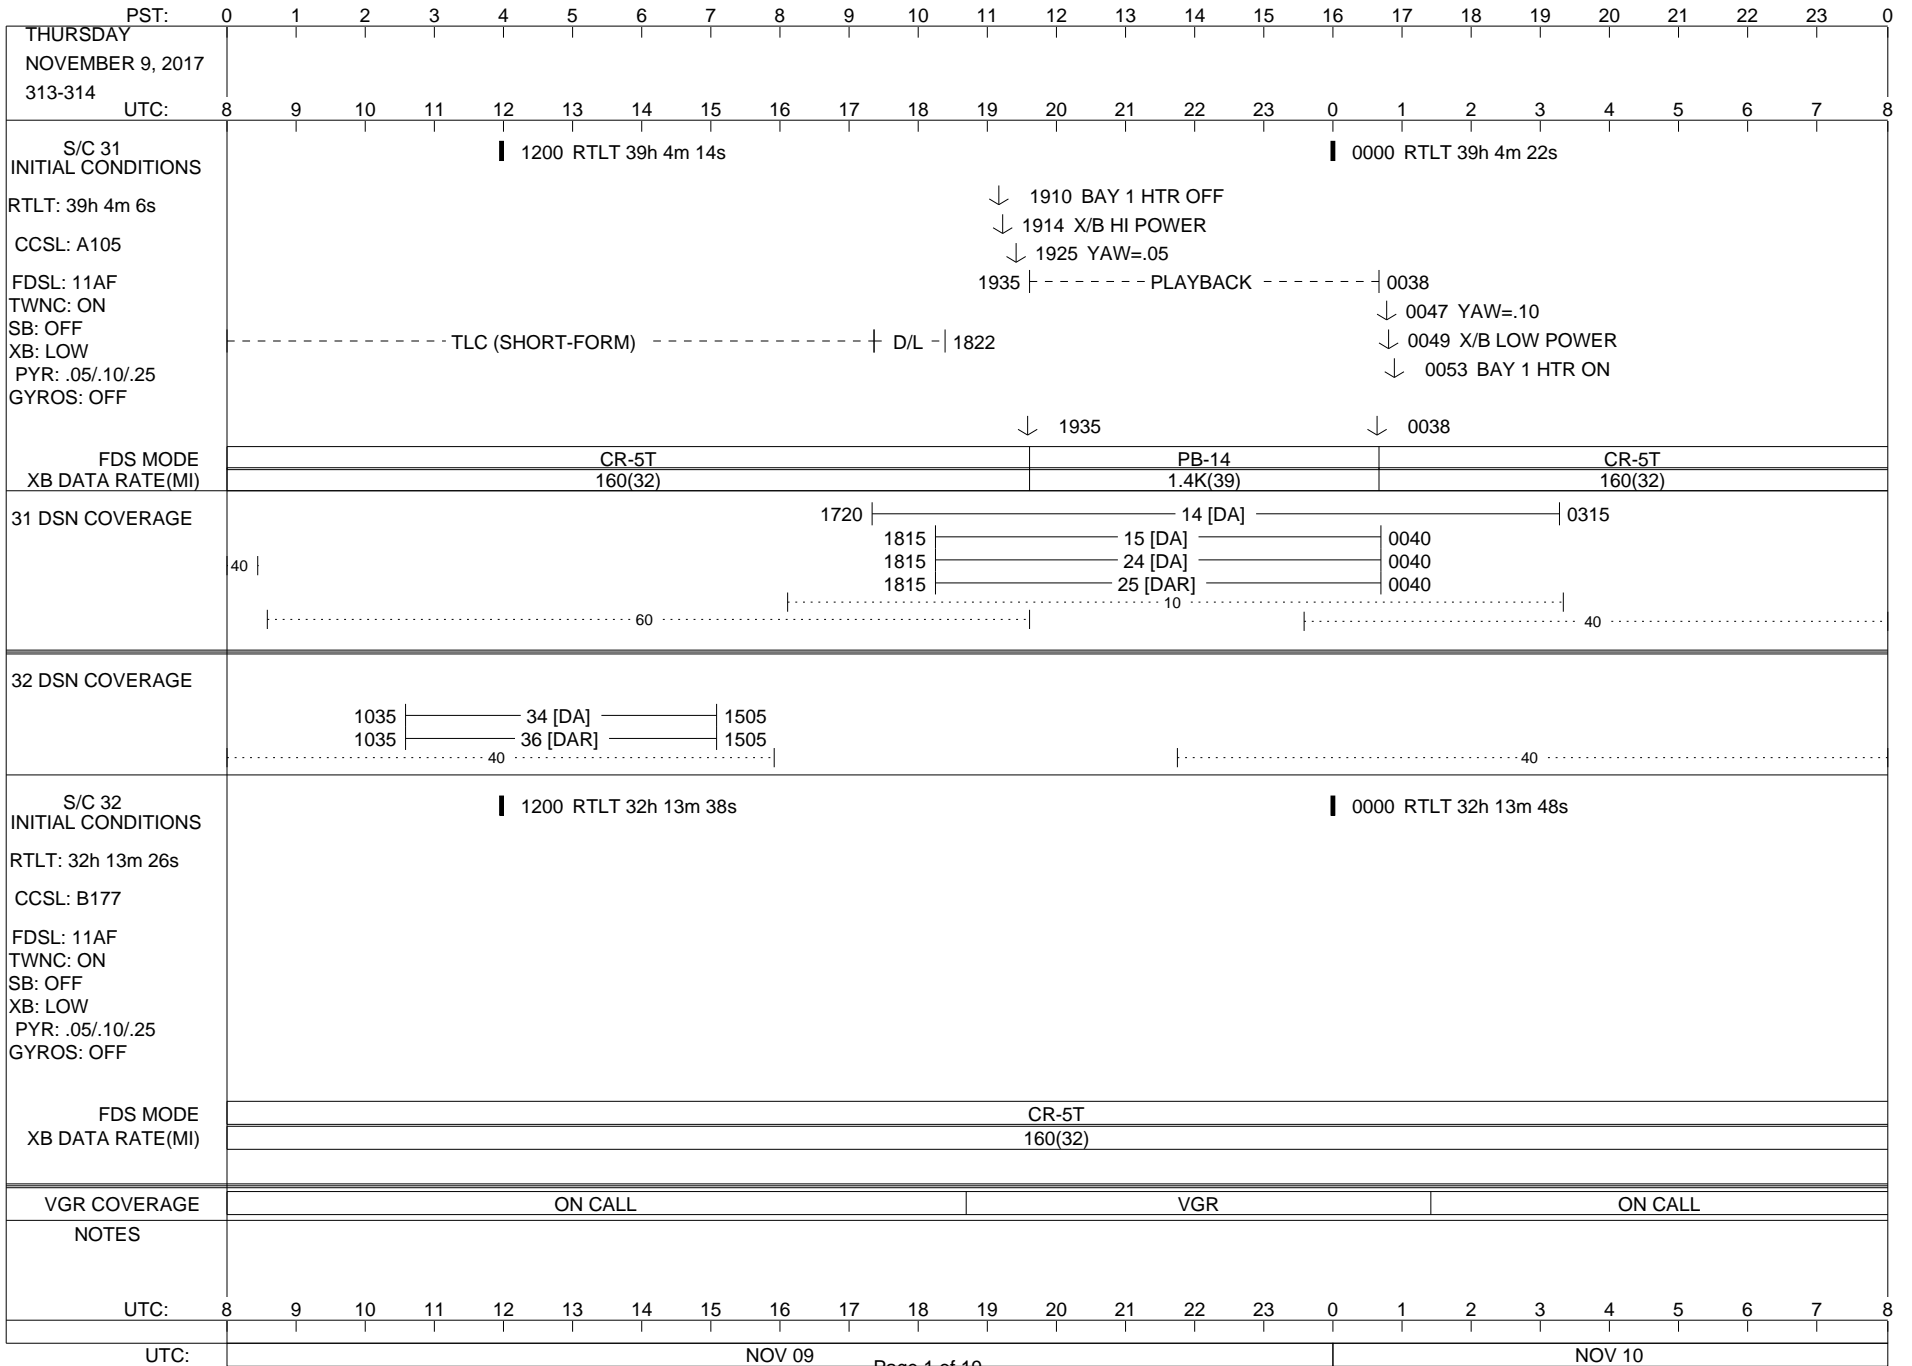

ISSUE DATE: 11/13/17 11:35