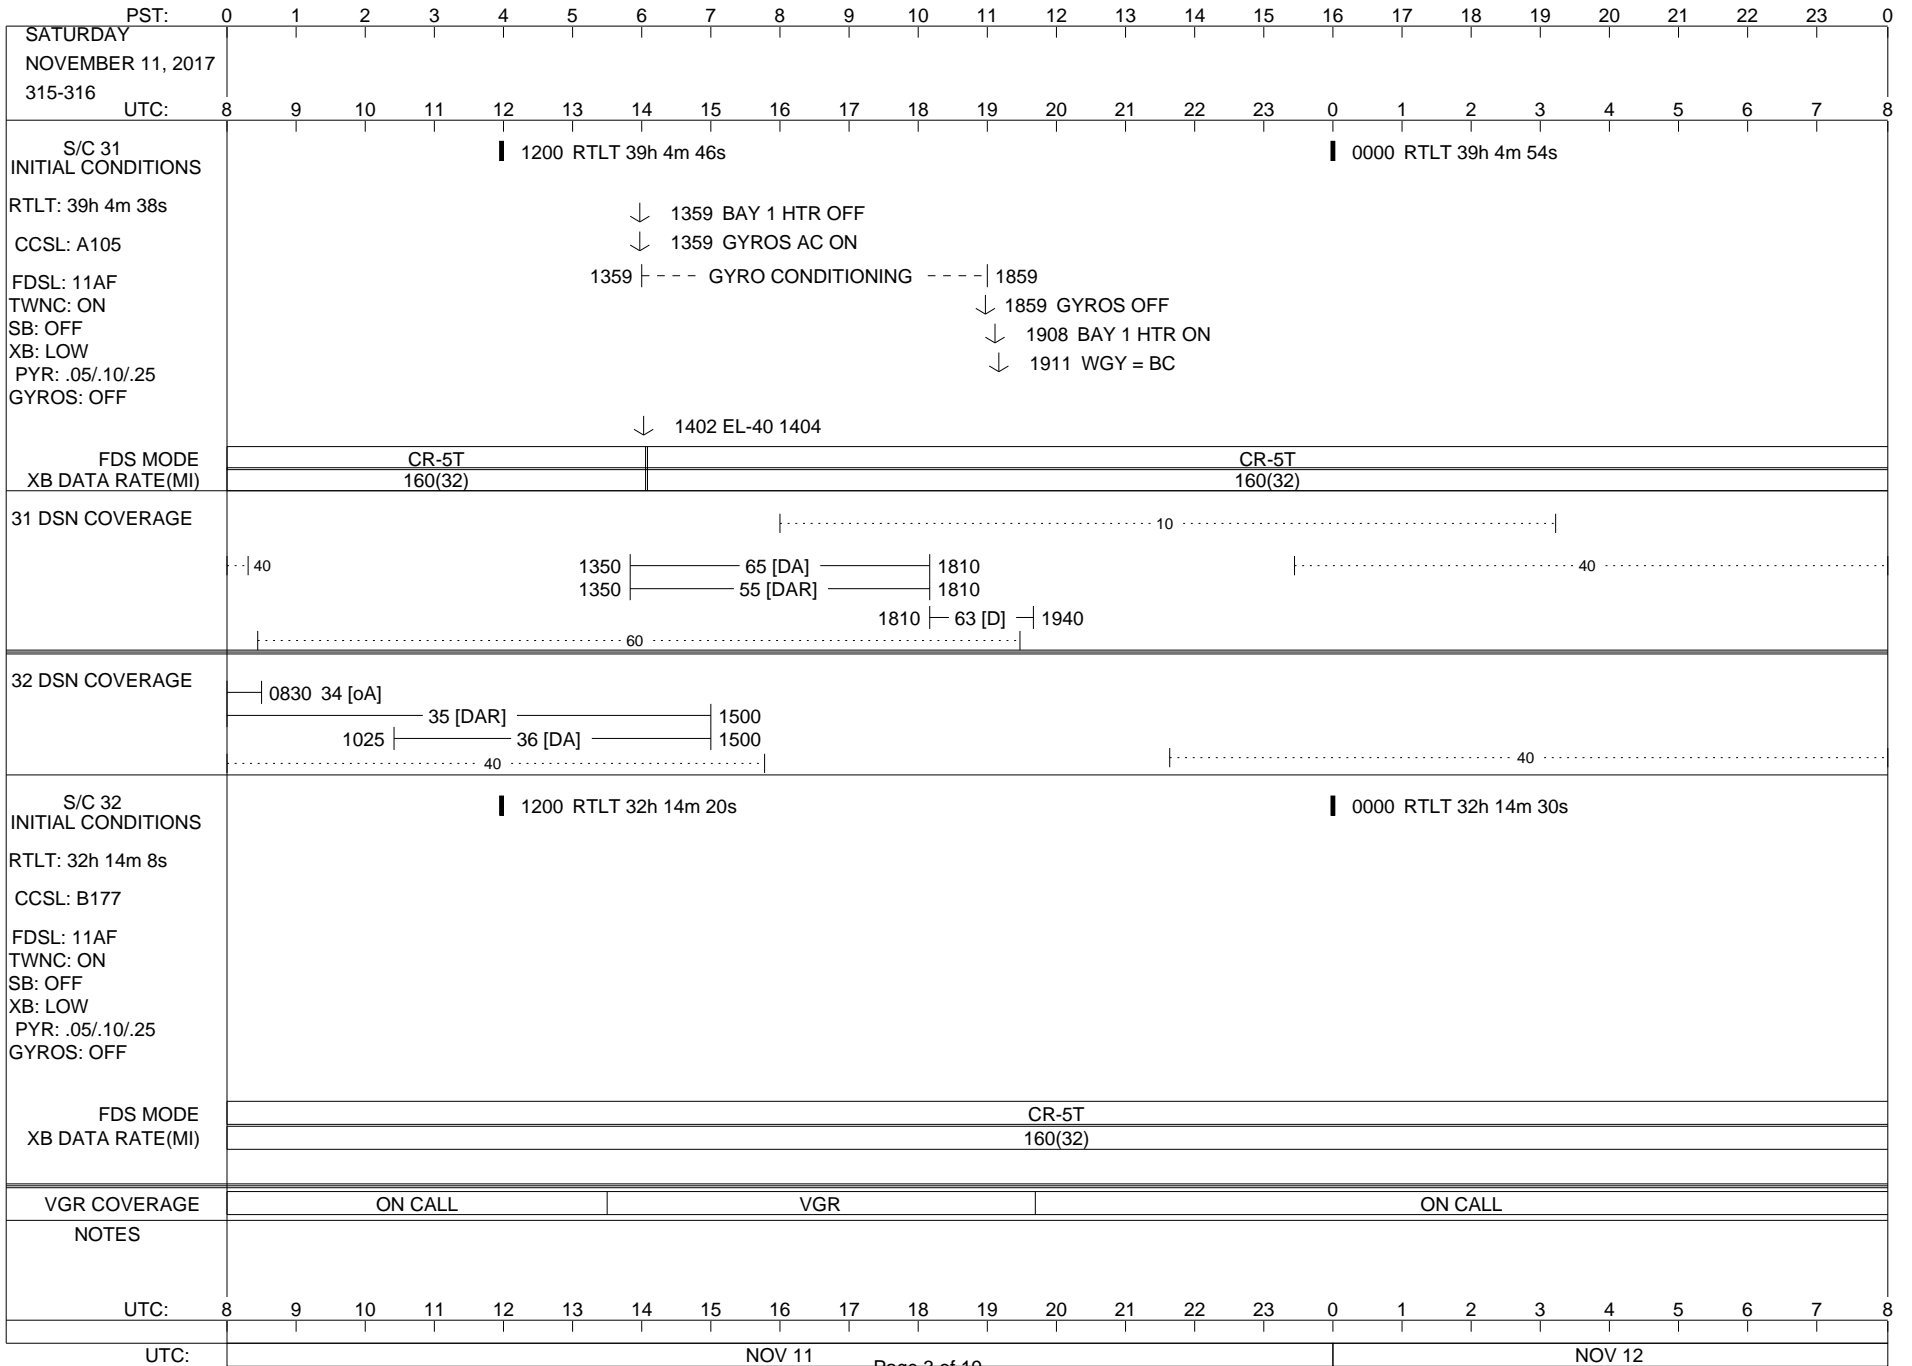

LEGEND:

- ∇ = R/T Command (Last chance or Contingency)
- ▼ = R/T Command (Scheduled)
- * = Result of R/T Command
- n = (where n = 1,2,3 ..) Special Note, see bottom of page
- A = Arrayed station
- B = BLF
- D = Downlink only pass
- H = High Power Transmitter
- R = Array Reference Antenna
- T = TLC Uplink
- U = Uplink only pass
- [o] = Ramp-through

Posted at http://voyager.jpl.nasa.gov/mission/soesfos/tracking_schedule.html

02/27/17

ISSUE DATE: 11/13/17 11:35

ISSUE DATE: 11/13/17 11:35

ISSUE DATE: 11/13/17 11:35

ISSUE DATE: 11/13/17 11:35

ISSUE DATE: 11/13/17 11:35