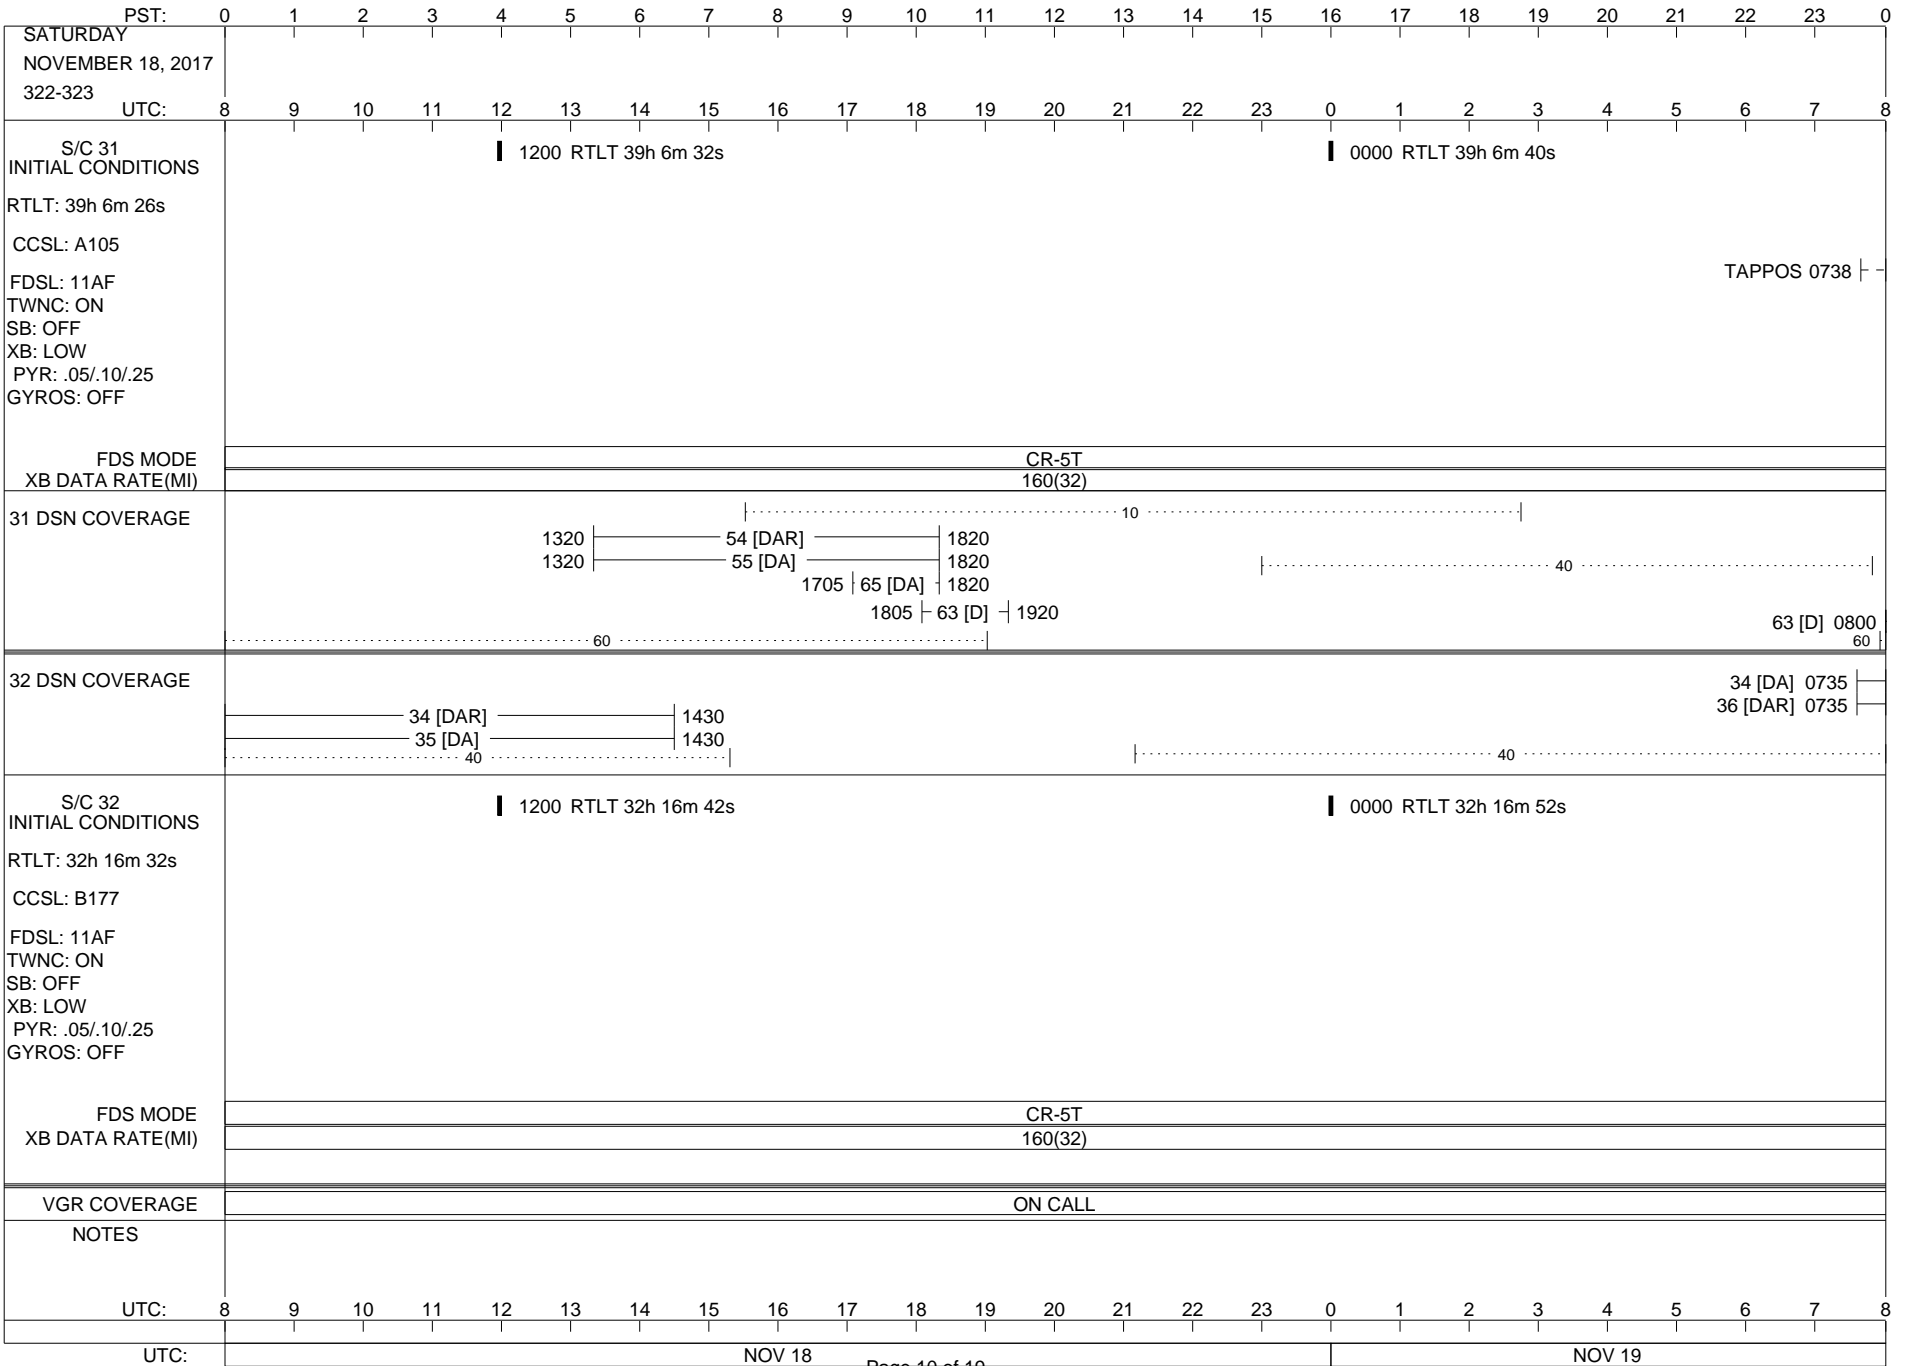

ISSUE DATE: 11/13/17 11:35