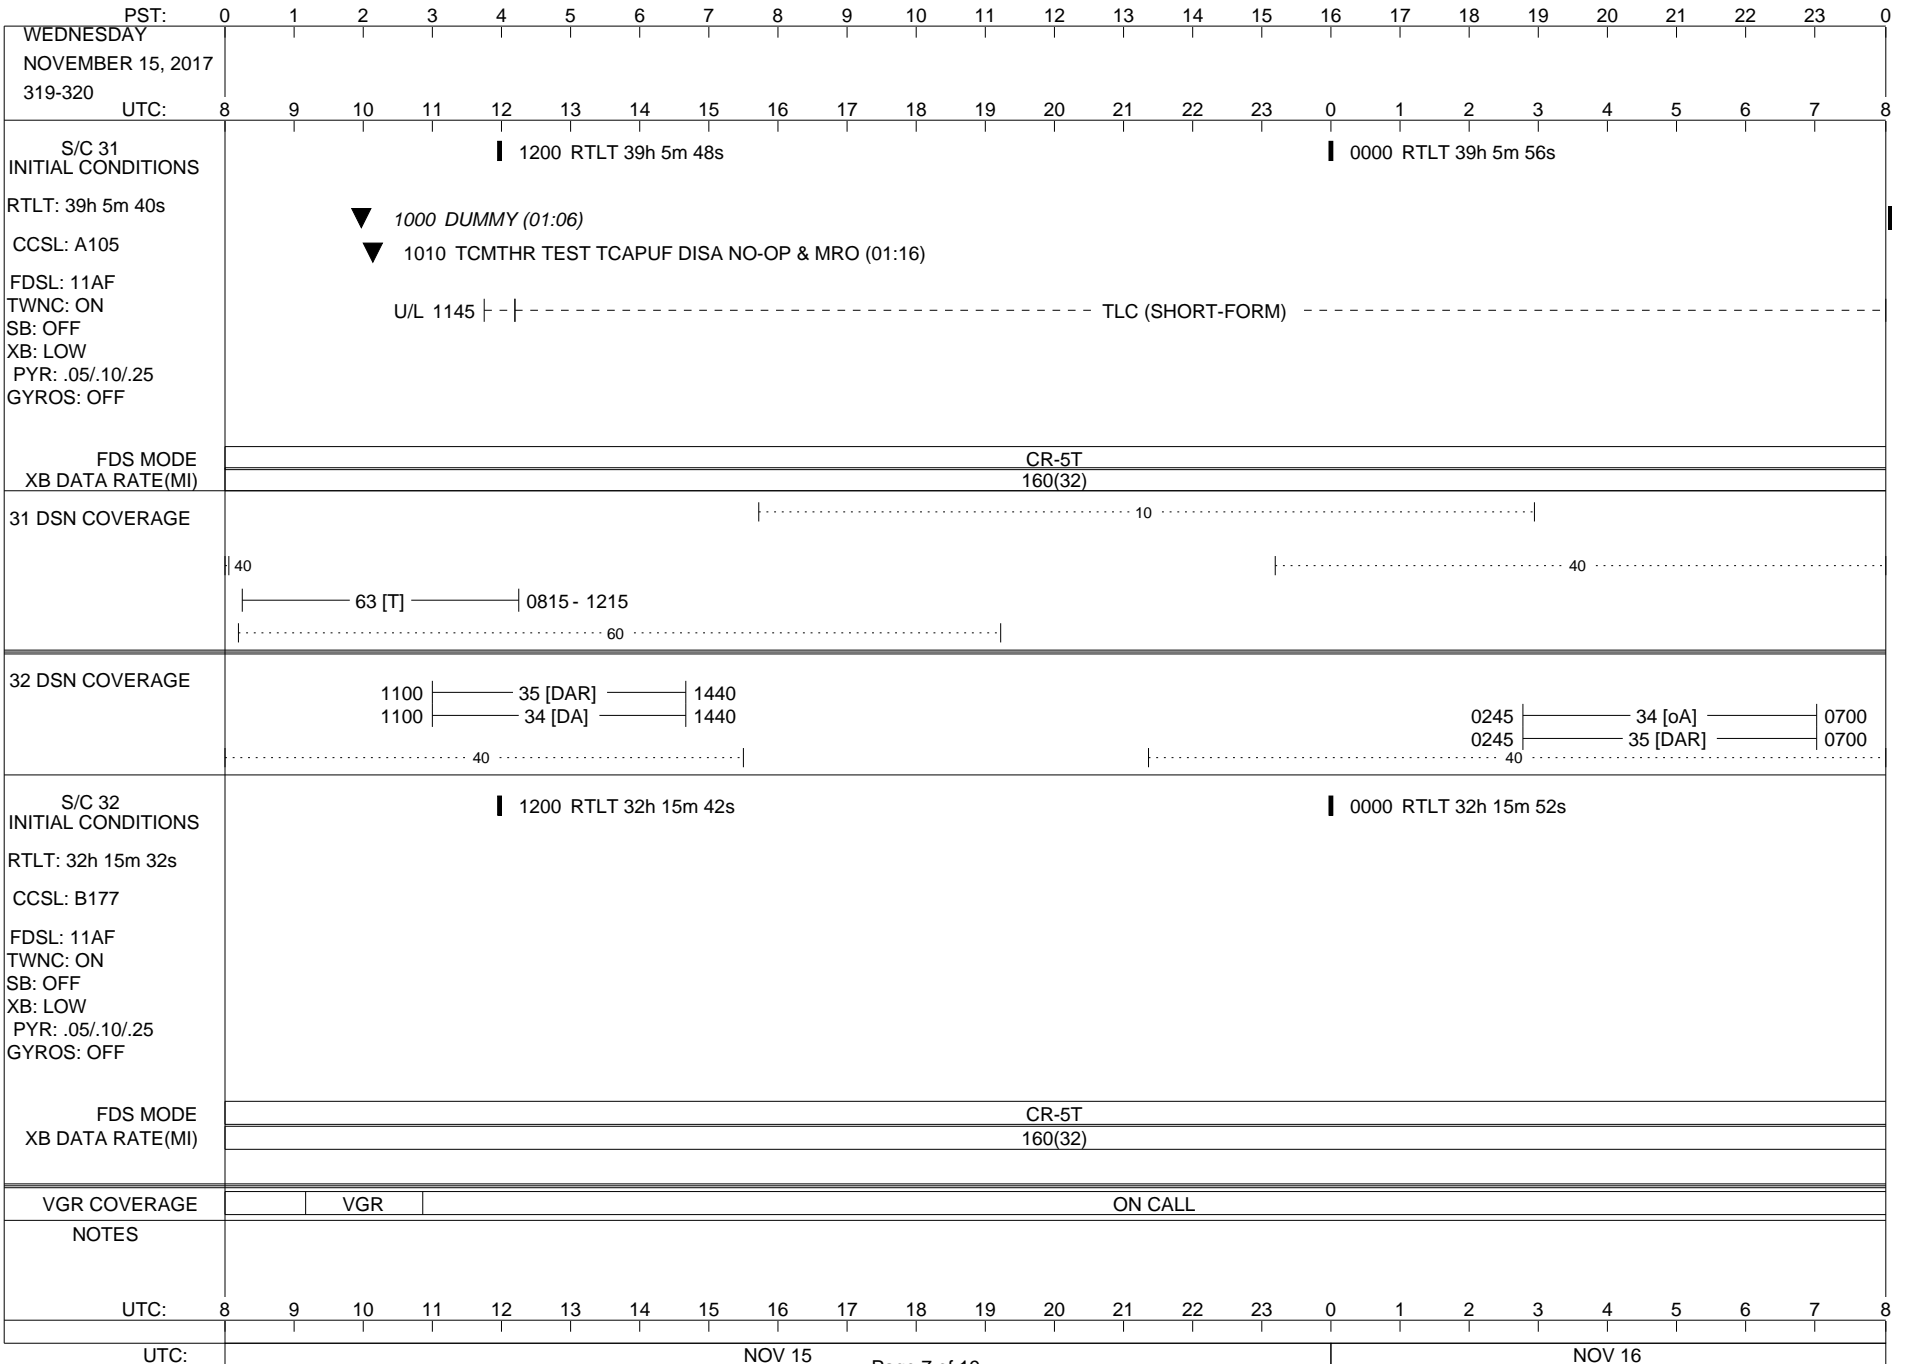

ISSUE DATE: 11/13/17 11:35