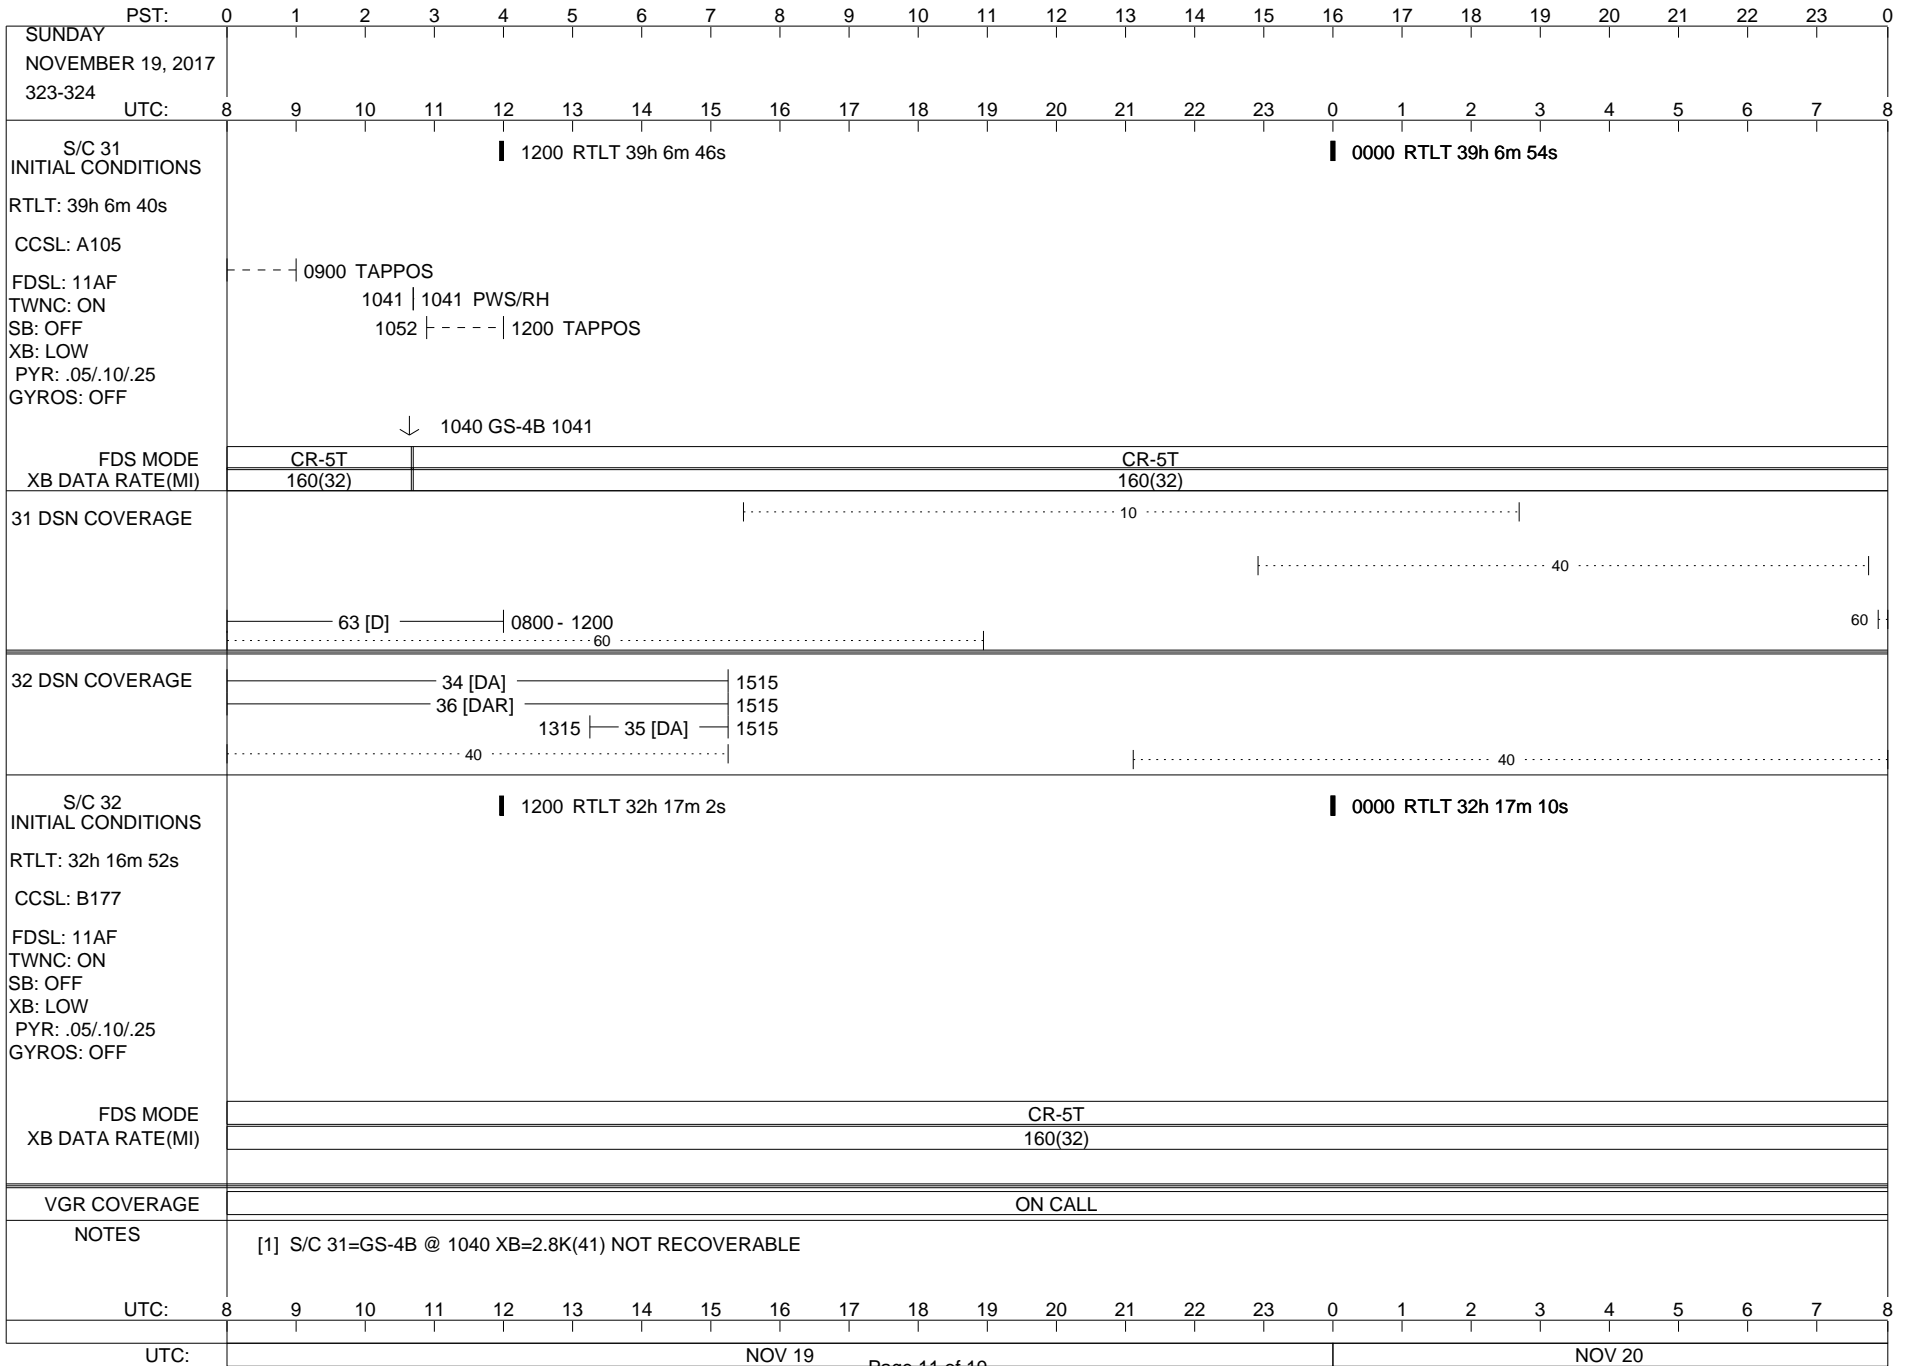

TAPPOS

ISSUE DATE: 11/13/17 11:35

ISSUE DATE: 11/13/17 11:35

ISSUE DATE: 11/13/17 11:35

ISSUE DATE: 11/13/17 11:35

PST:	0	1	2	3	4	5	6	7	8	9	10	11	12	13	14	15	16	17	18	19	20	21	22	23	0
TUESDAY NOVEMBER 21, 2017 325-326																									
UTC:	8	9	10	11	12	13	14	15	16	17	18	19	20	21	22	23	0	1	2	3	4	5	6	7	8
S/C 31 INITIAL CONDITIONS RTLTL: 39h 7m 8s CCSL: A105 FDSL: 11AF TWNC: ON SB: OFF XB: LOW PYR: .05/.10/.25 GYROS: OFF	█ 1200 RTLTL 39h 7m 14s												█ 0000 RTLTL 39h 7m 22s												
FDS MODE XB DATA RATE(MI)	CR-5T 160(32)												CR-5T 160(32)												
31 DSN COVERAGE10.....40.....												
	0945 -----63 [D]----- 1350												63 [D] 0755 -----60-----												
32 DSN COVERAGE	1110 -----35 [DA]----- 1510 1110 -----36 [DAR]----- 1510 1310 -----34 [DA]----- 1510											40.....												
S/C 32 INITIAL CONDITIONS RTLTL: 32h 17m 30s CCSL: B178 FDSL: 11AF TWNC: ON SB: OFF XB: LOW PYR: .05/.10/.25 GYROS: OFF	█ 1200 RTLTL 32h 17m 40s												█ 0000 RTLTL 32h 17m 50s												
FDS MODE XB DATA RATE(MI)	CR-5T 160(32)																								
VGR COVERAGE													ON CALL												
NOTES	[1] S/C 31=GS-4B @ 0103 XB=2.8K(41) NOT RECOVERABLE																								
UTC:	8	9	10	11	12	13	14	15	16	17	18	19	20	21	22	23	0	1	2	3	4	5	6	7	8
UTC:	NOV 21												NOV 22												