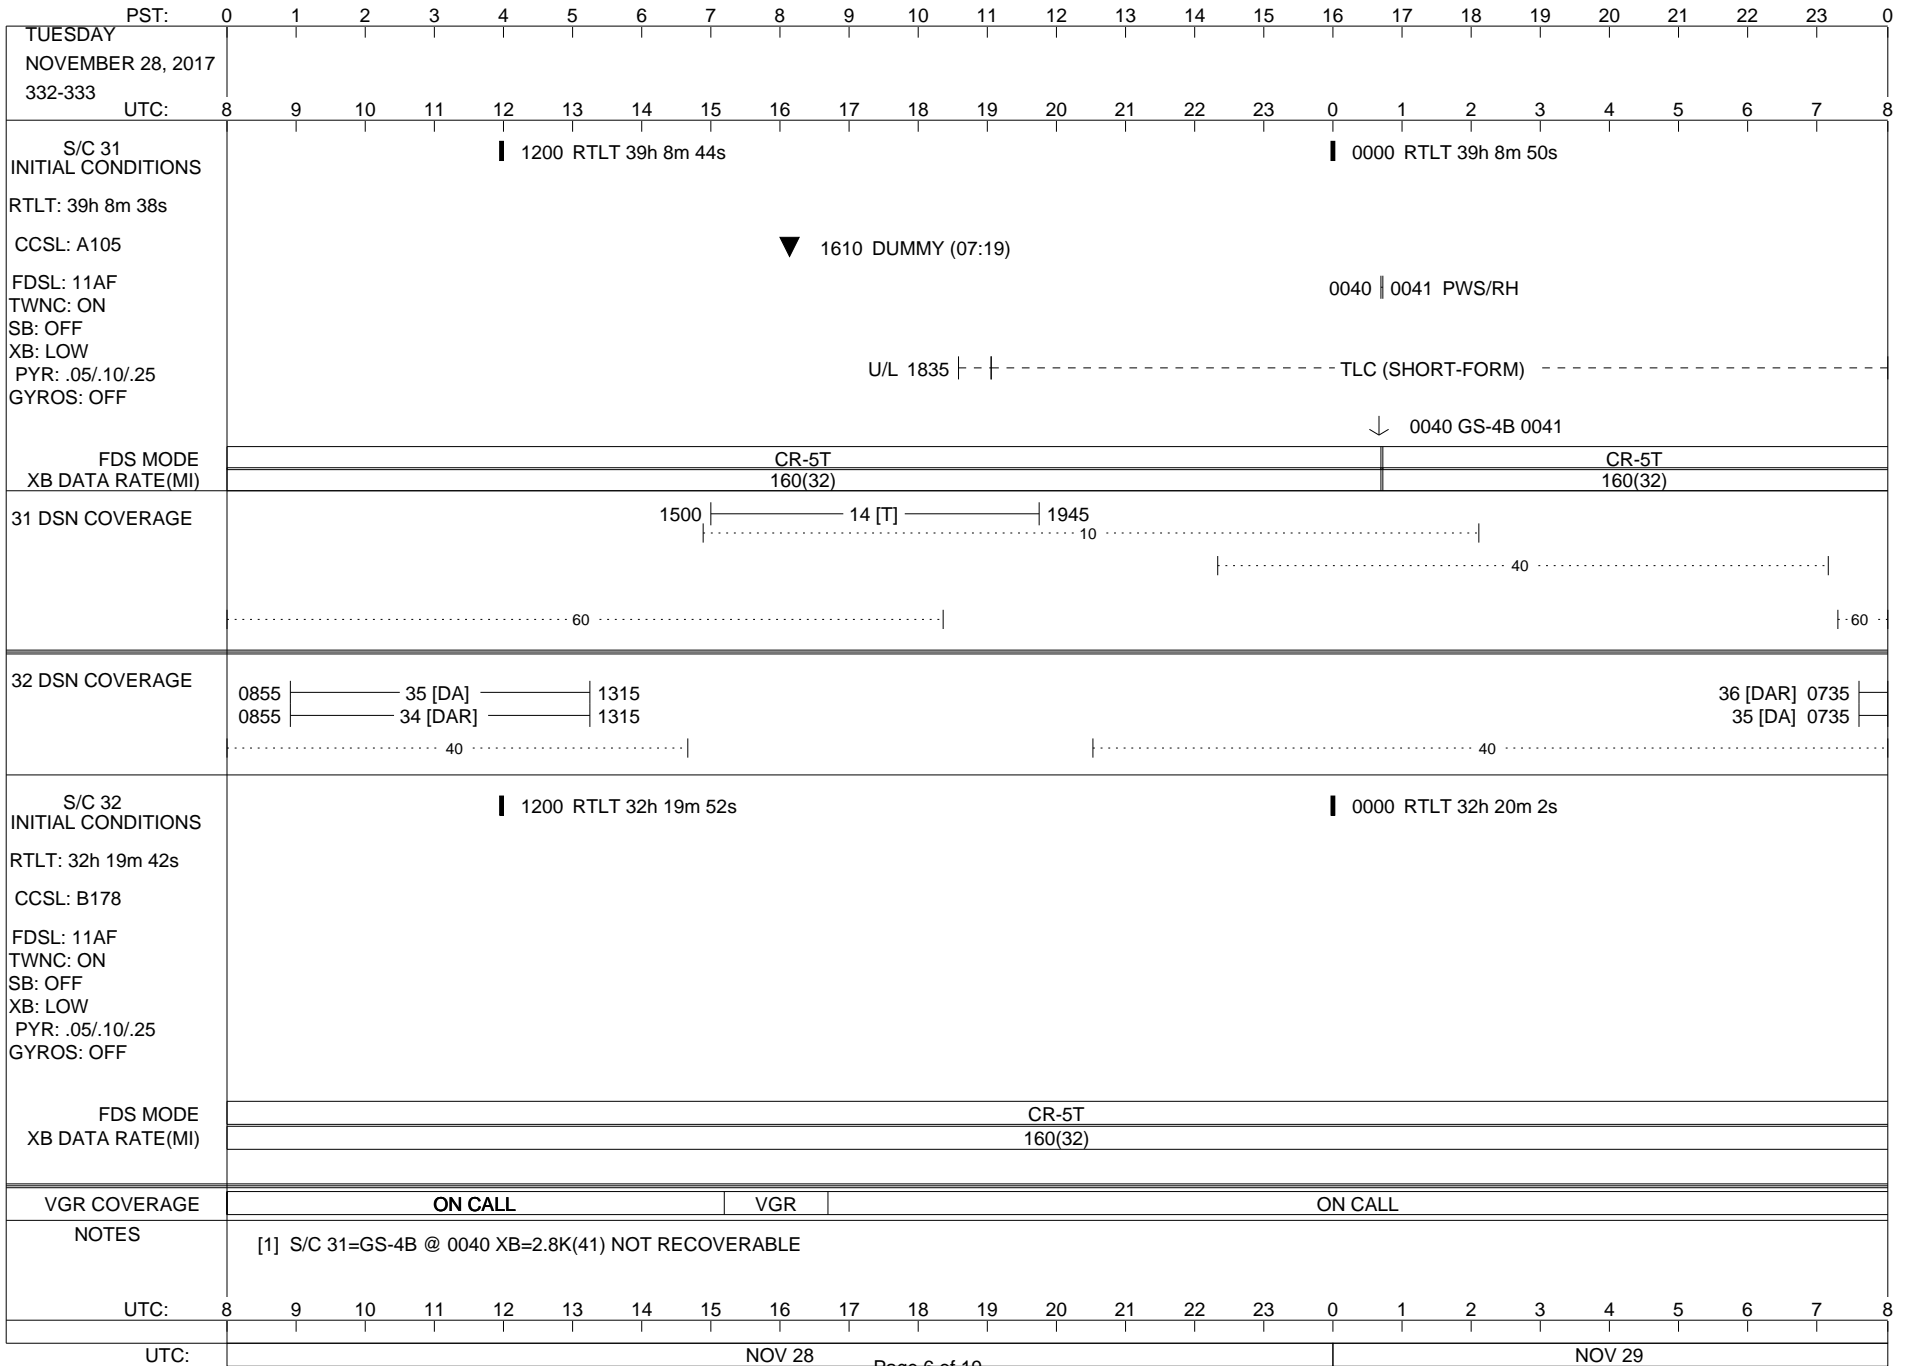

ISSUE DATE: 11/21/17 06:12