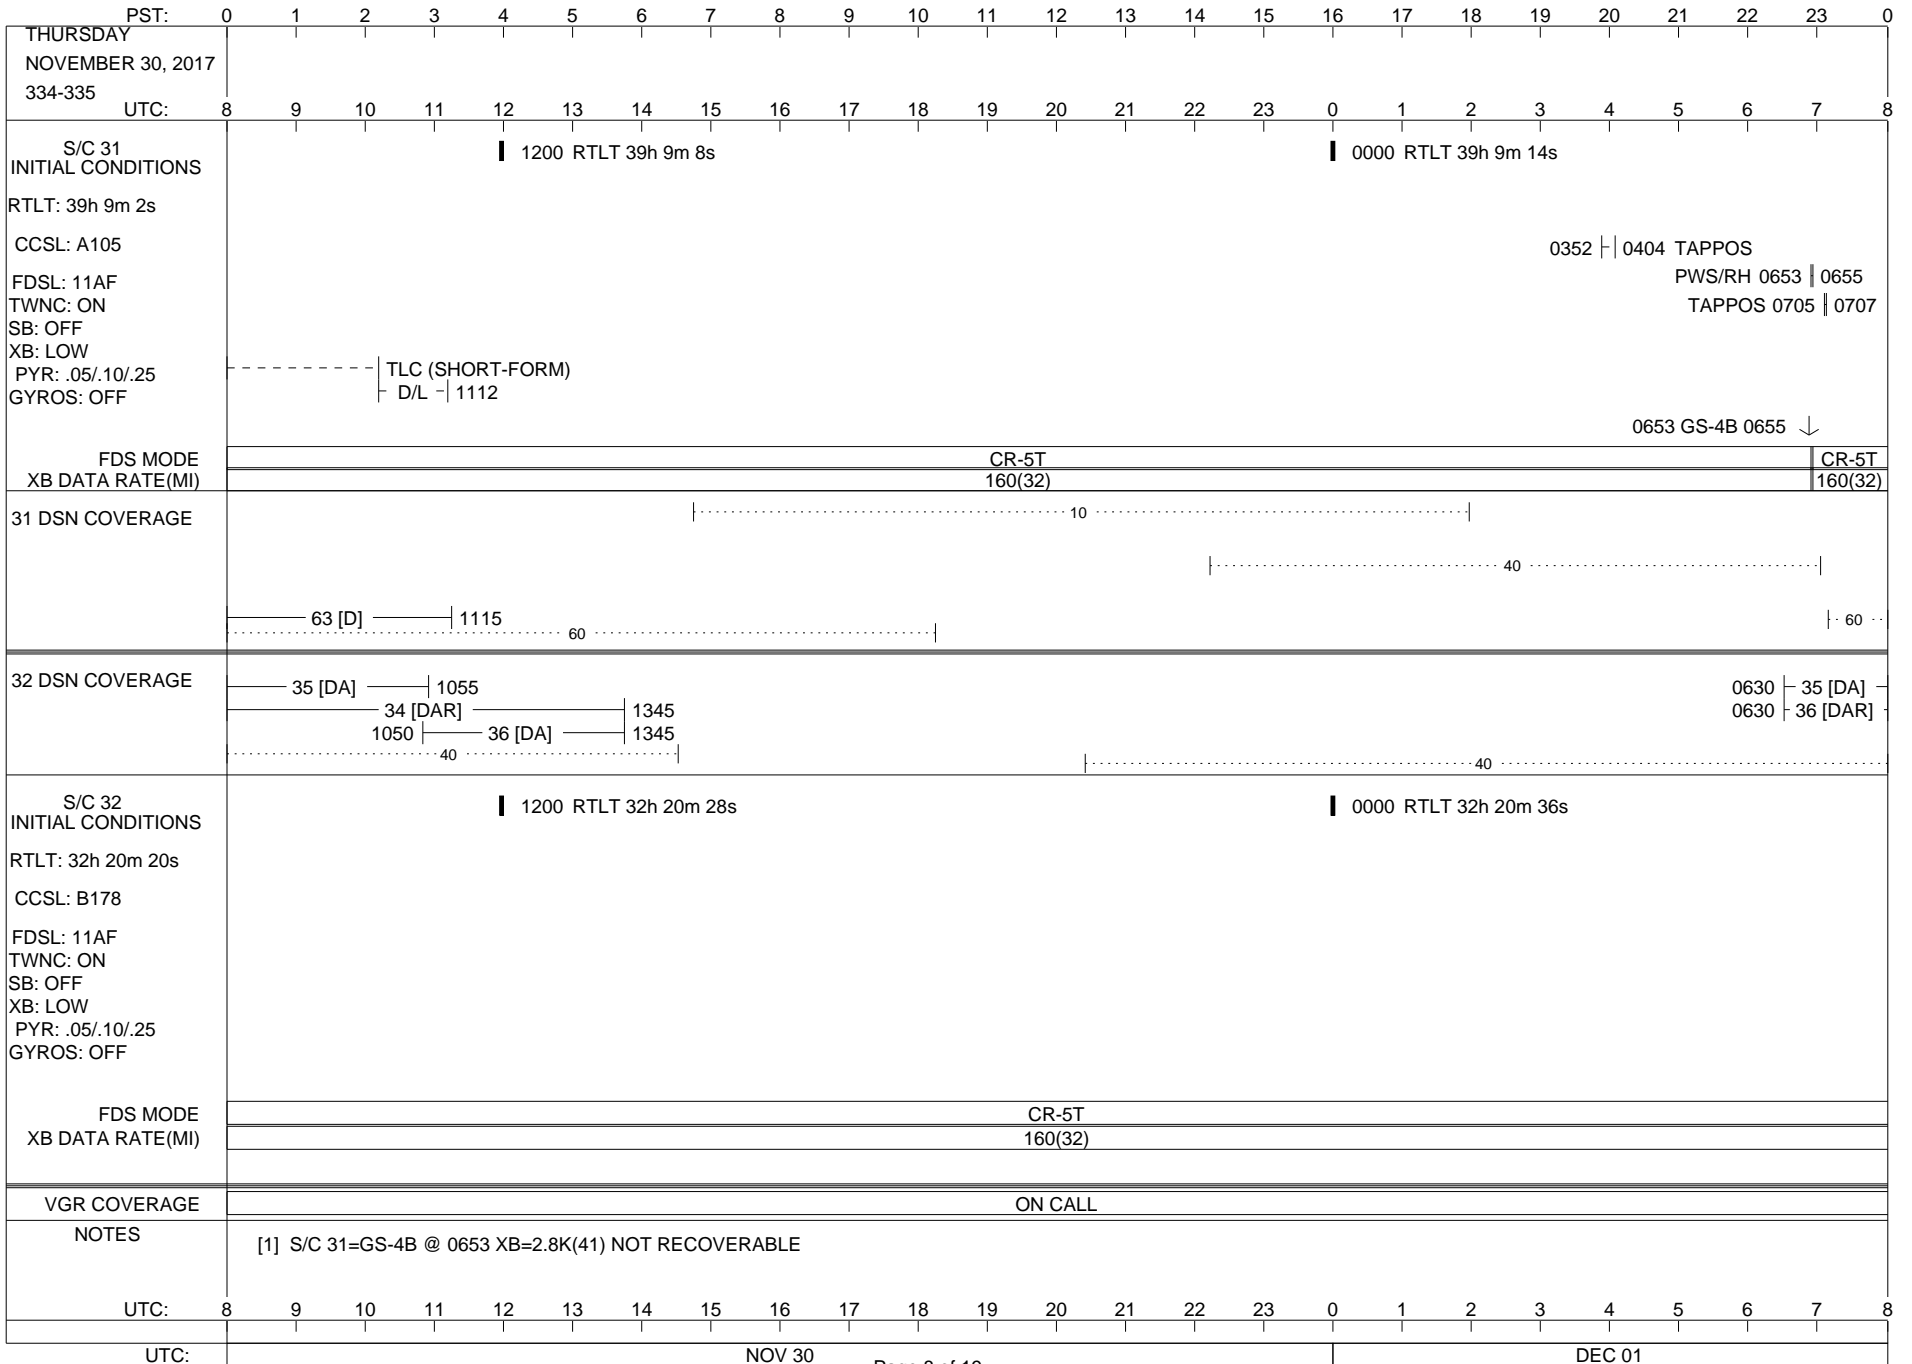

ISSUE DATE: 11/21/17 06:12