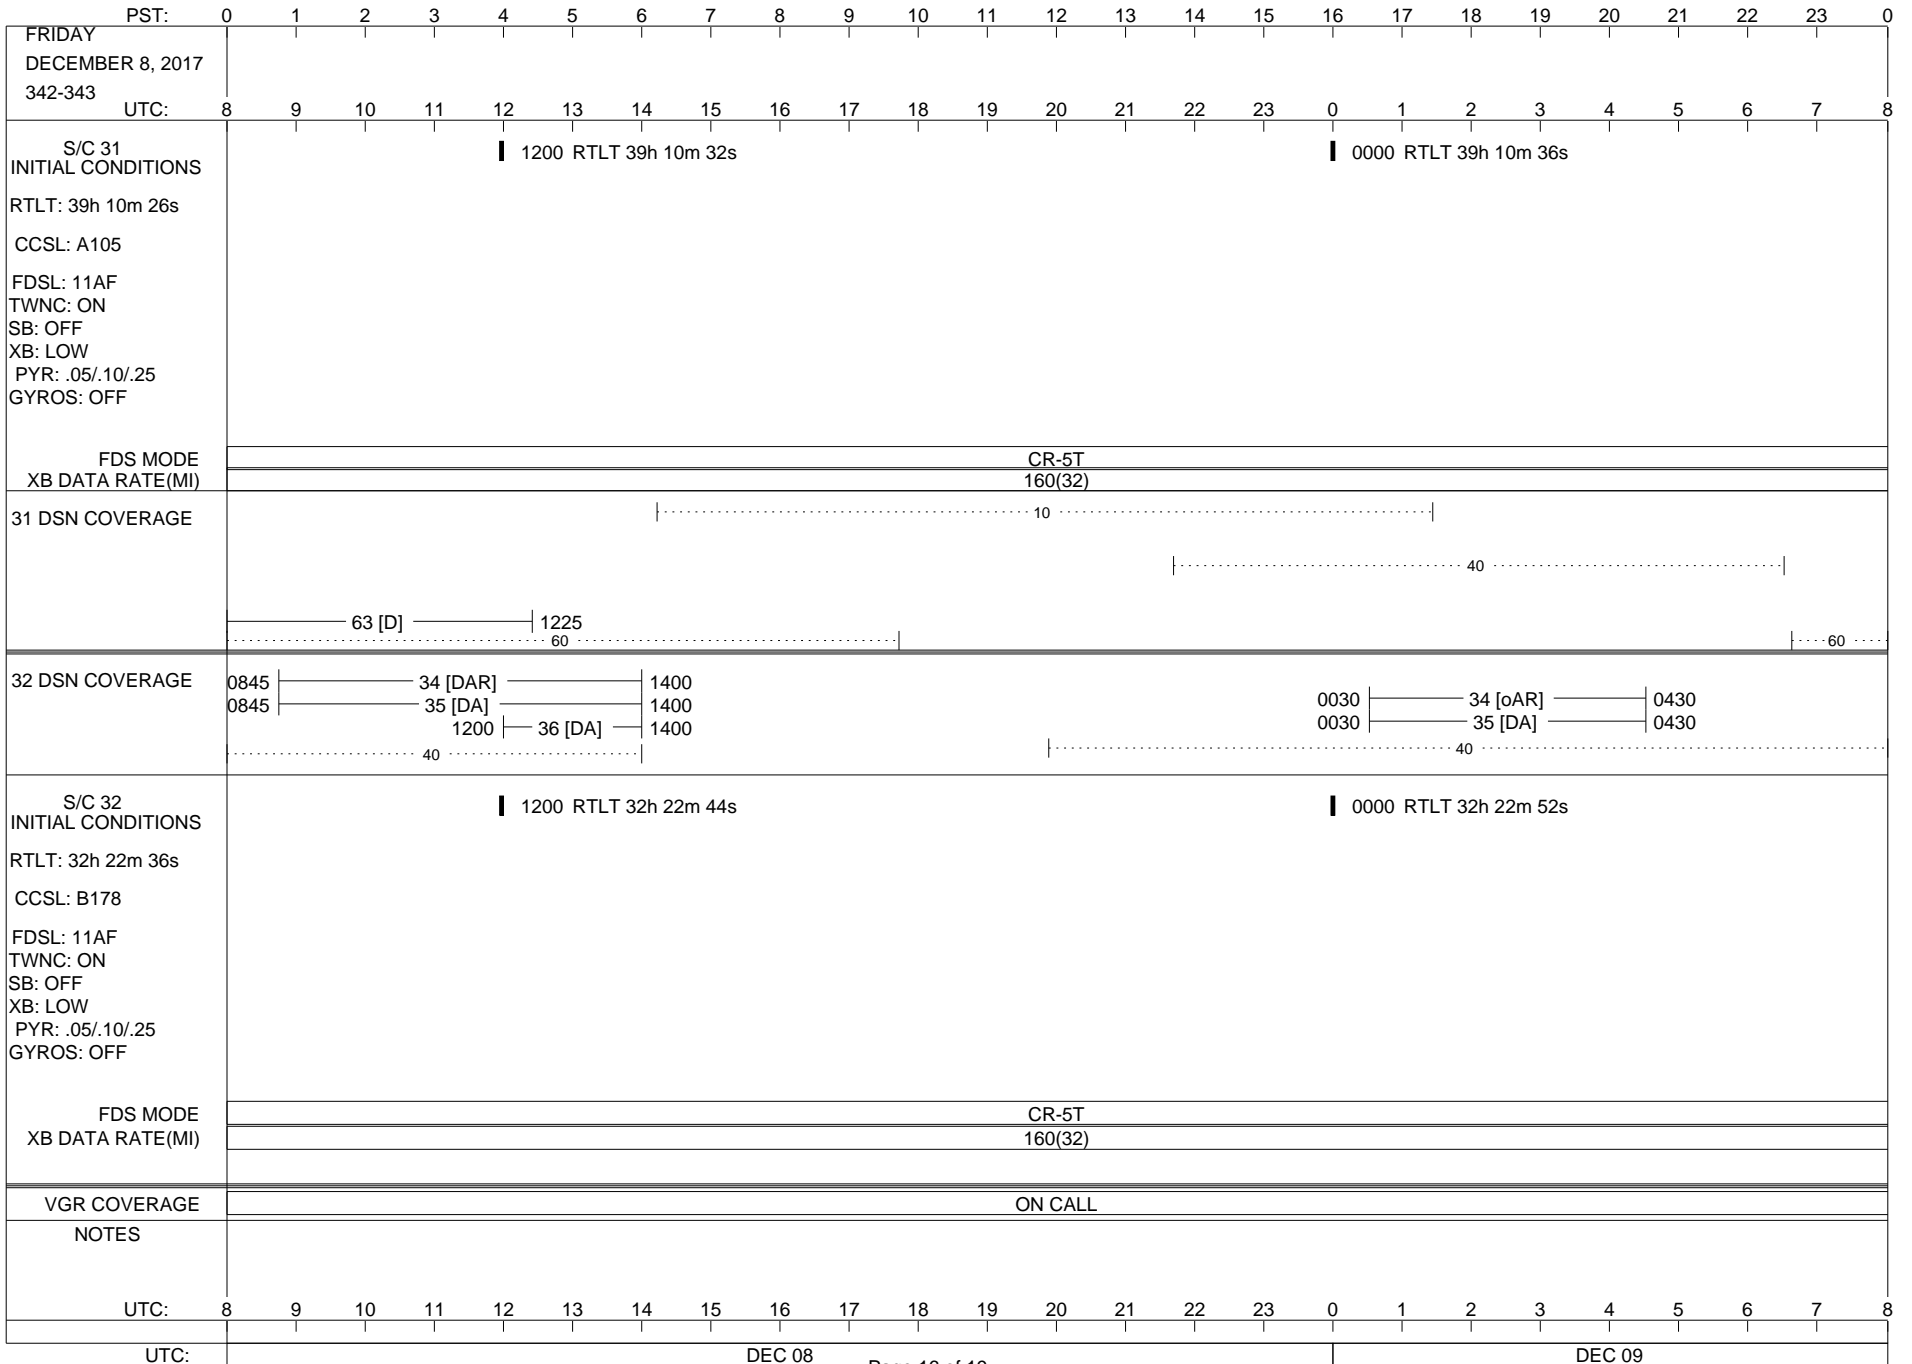

ISSUE DATE: 11/21/17 06:12