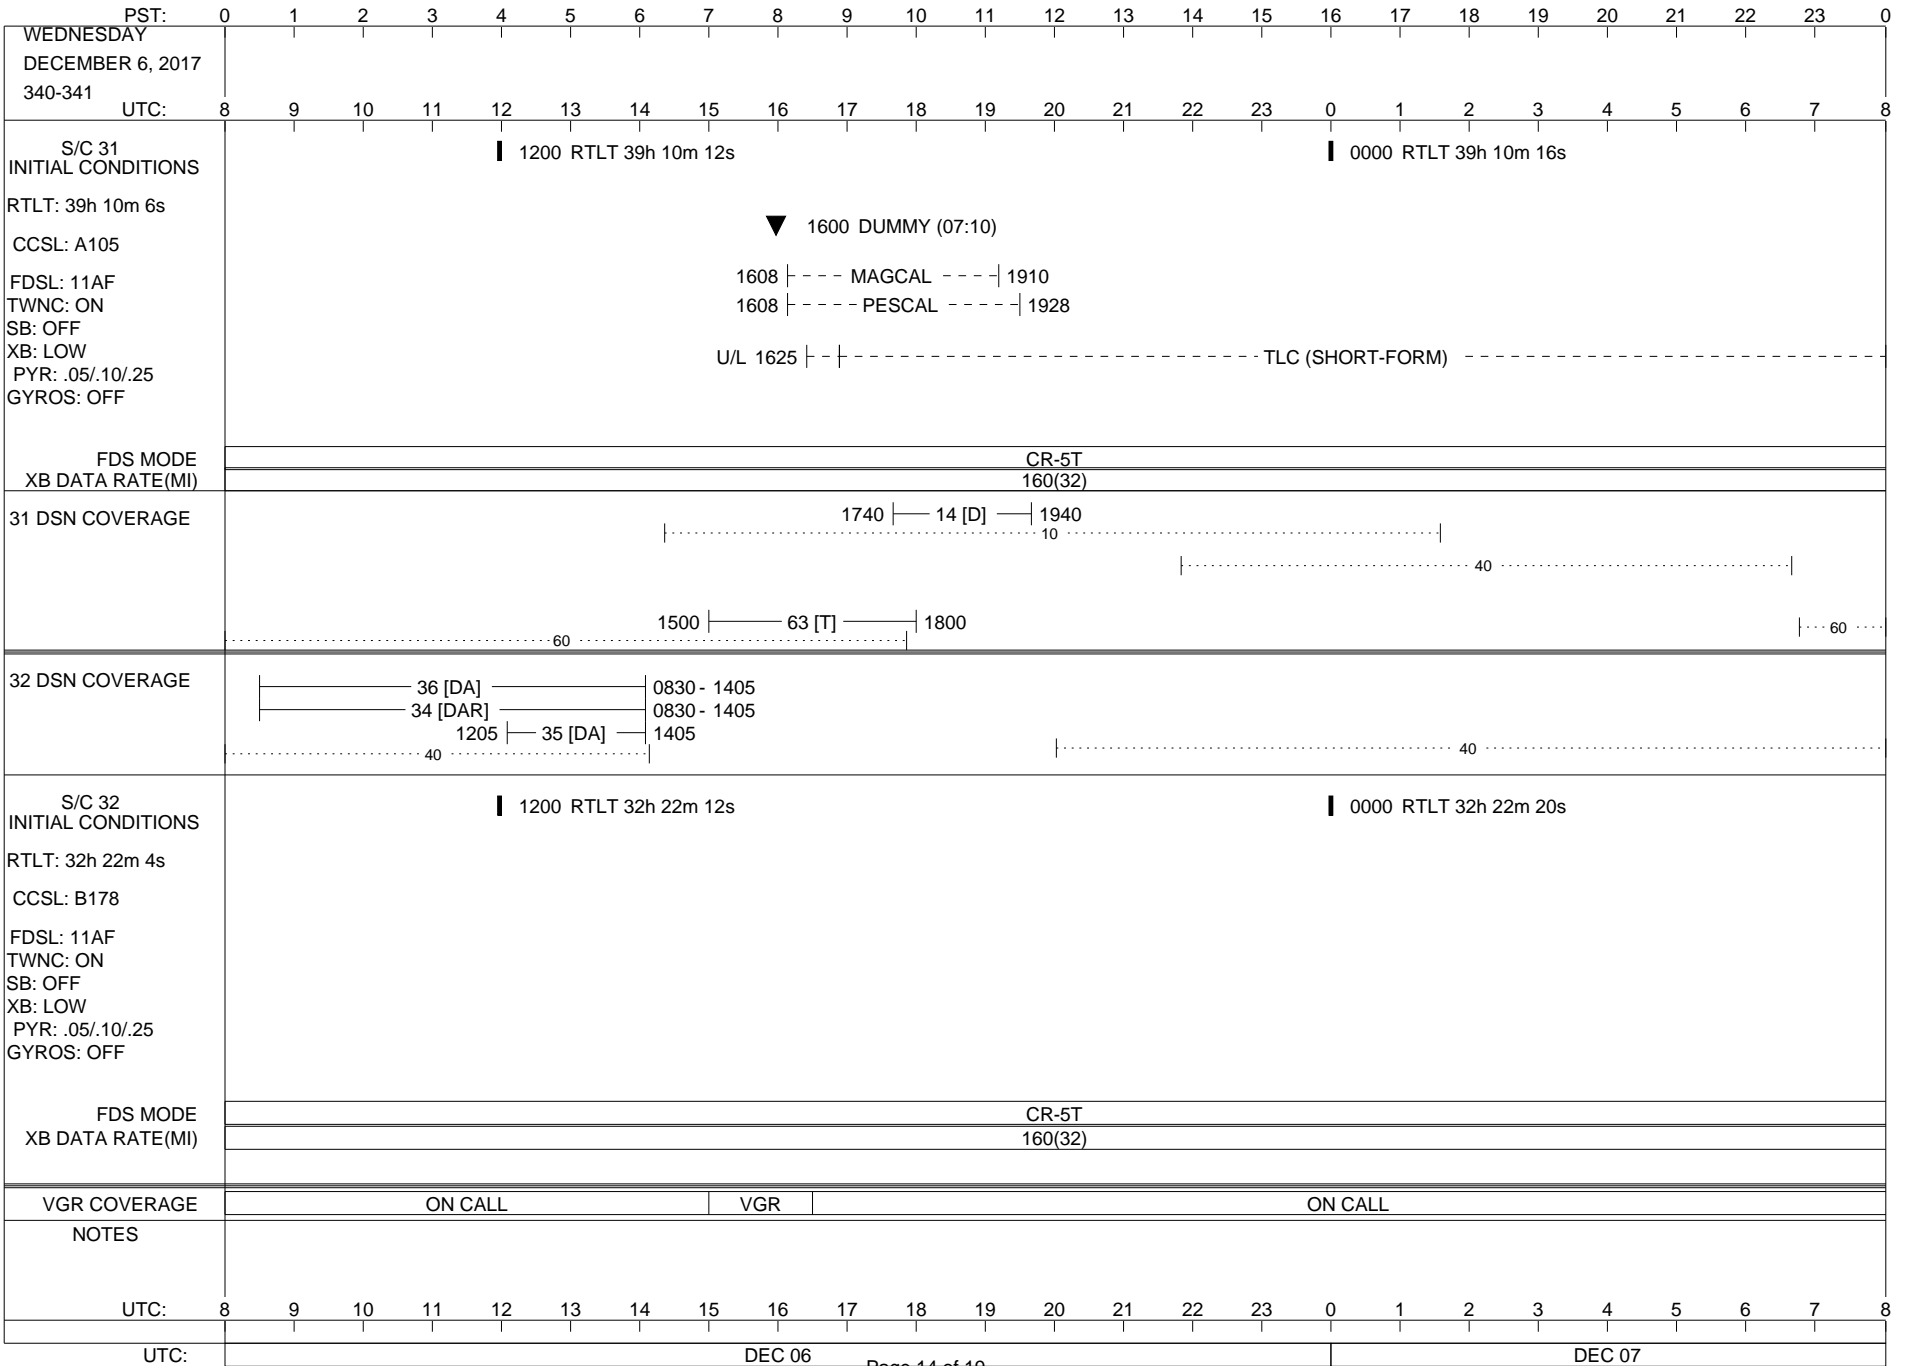

ISSUE DATE: 11/21/17 06:12