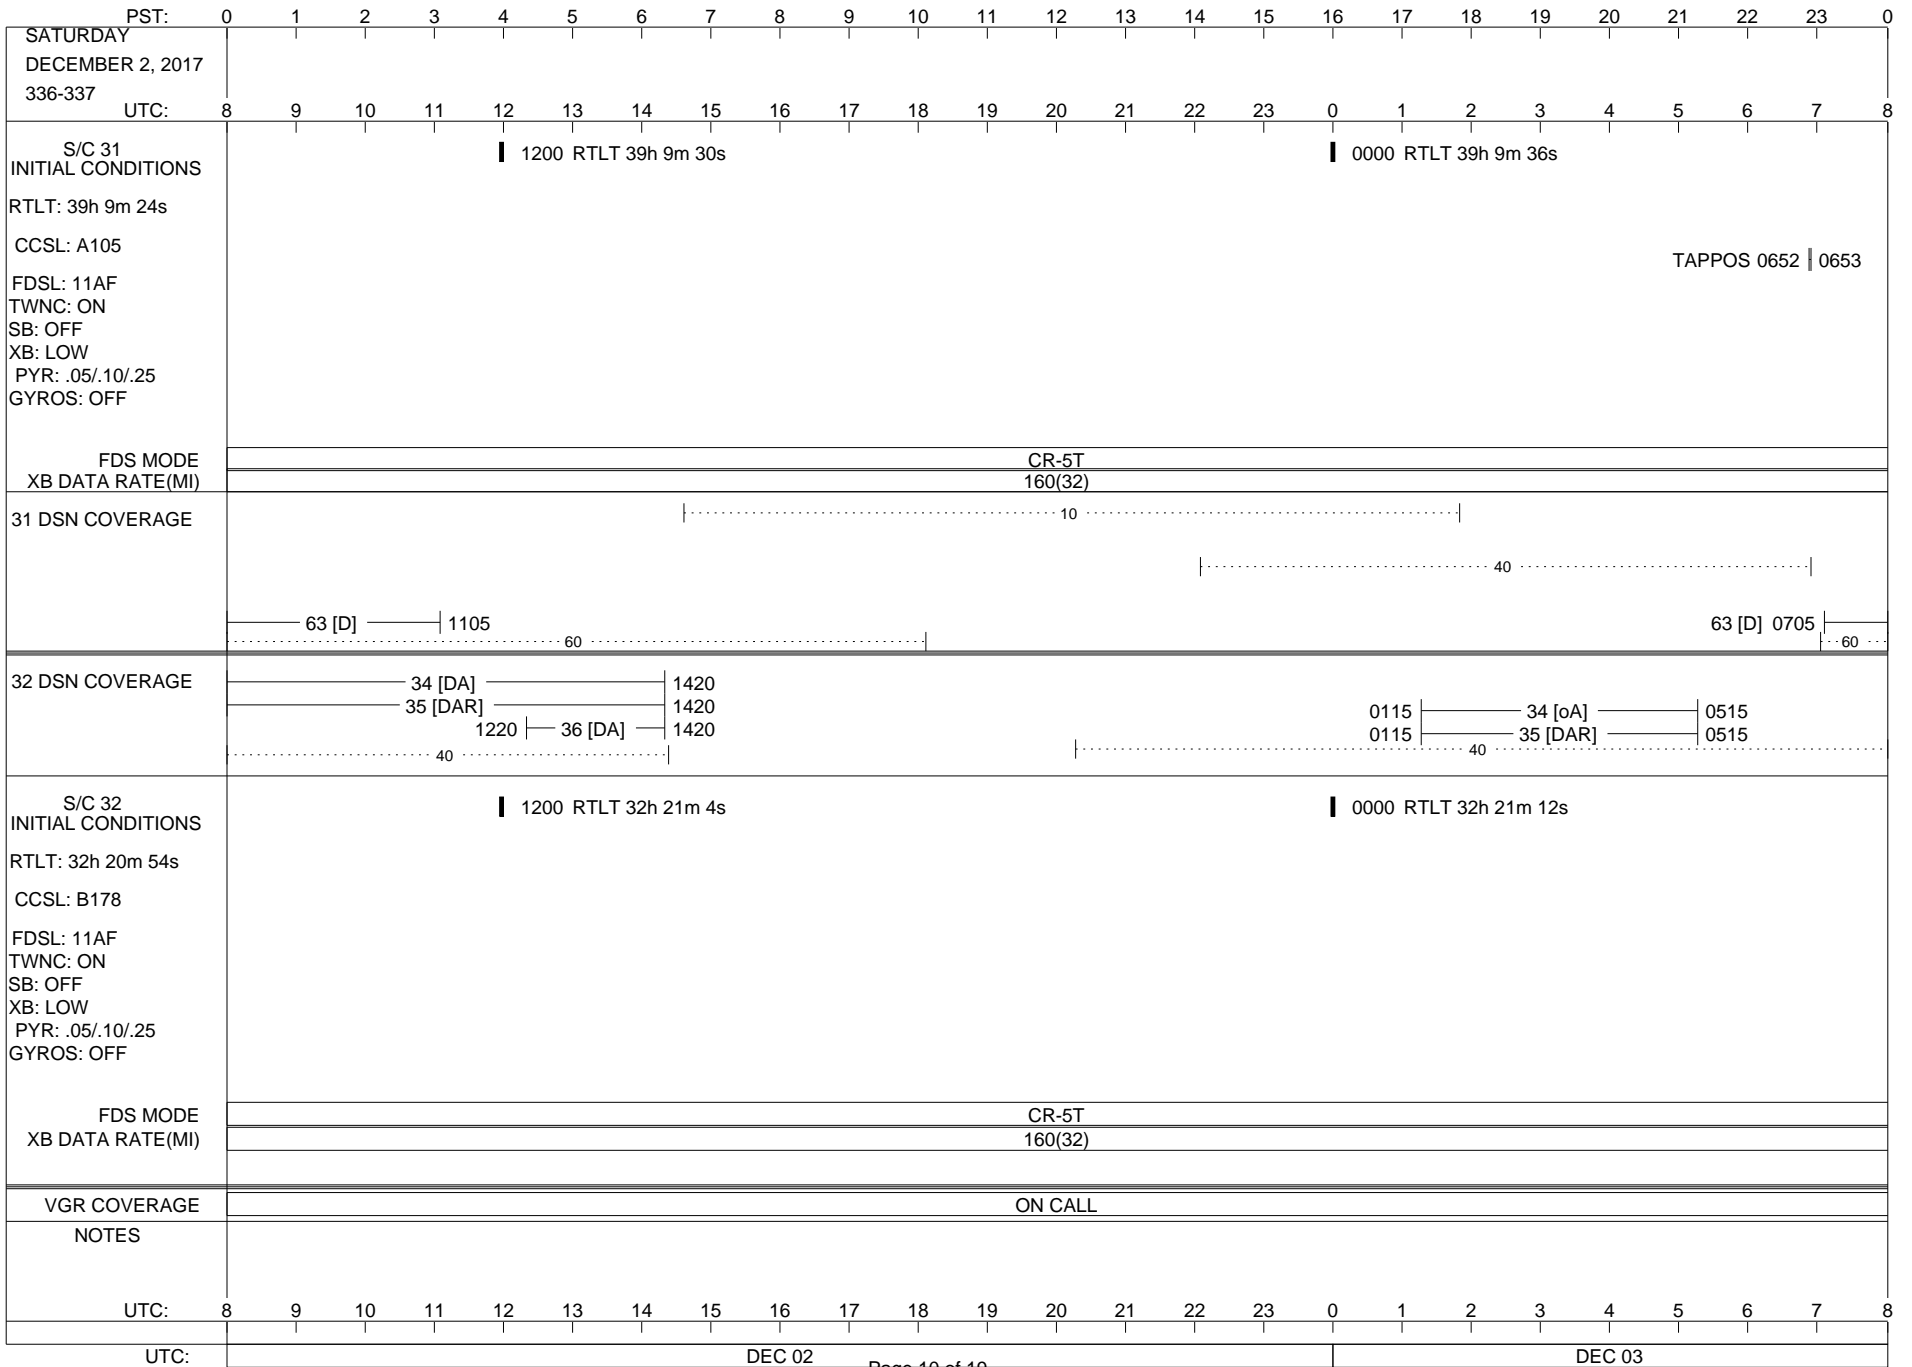

**LEGEND:**

- ∇ = R/T Command (Last chance or Contingency)
- ▼ = R/T Command (Scheduled)
- \* = Result of R/T Command
- n = (where n = 1,2,3 ..) Special Note, see bottom of page
- A = Arrayed station
- B = BLF
- D = Downlink only pass
- H = High Power Transmitter
- R = Array Reference Antenna
- T = TLC Uplink
- U = Uplink only pass
- [o] = Ramp-through

ISSUE DATE: 11/21/17 06:12

ISSUE DATE: 11/21/17 06:12

PST:	0	1	2	3	4	5	6	7	8	9	10	11	12	13	14	15	16	17	18	19	20	21	22	23	0	
SUNDAY DECEMBER 3, 2017 337-338																										
UTC:	8	9	10	11	12	13	14	15	16	17	18	19	20	21	22	23	0	1	2	3	4	5	6	7	8	
S/C 31 INITIAL CONDITIONS	1200 RTLT 39h 9m 40s												0000 RTLT 39h 9m 46s													
RTLT: 39h 9m 36s																										
CCSL: A105																										
FDSL: 11AF	0953   0955 PWS/RH																									
TWNC: ON	1005     1021 TAPPOS																									
SB: OFF																										
XB: LOW																										
PYR: .05/.10/.25																										
GYROS: OFF																										
	↓ 0953 GS-4B 0955																									
FDS MODE	CR-5T												CR-5T													
XB DATA RATE(MI)	160(32)												160(32)													
31 DSN COVERAGE																										
32 DSN COVERAGE																										
S/C 32 INITIAL CONDITIONS	1200 RTLT 32h 21m 20s												0000 RTLT 32h 21m 30s													
RTLT: 32h 21m 12s																										
CCSL: B178																										
FDSL: 11AF																										
TWNC: ON																										
SB: OFF																										
XB: LOW																										
PYR: .05/.10/.25																										
GYROS: OFF																										
FDS MODE													CR-5T													
XB DATA RATE(MI)													160(32)													
VGR COVERAGE	ON CALL																									
NOTES	[1] S/C 31=GS-4B @ 0953 XB=2.8K(41) NOT RECOVERABLE																									
UTC:	8	9	10	11	12	13	14	15	16	17	18	19	20	21	22	23	0	1	2	3	4	5	6	7	8	
UTC:	DEC 03																DEC 04									