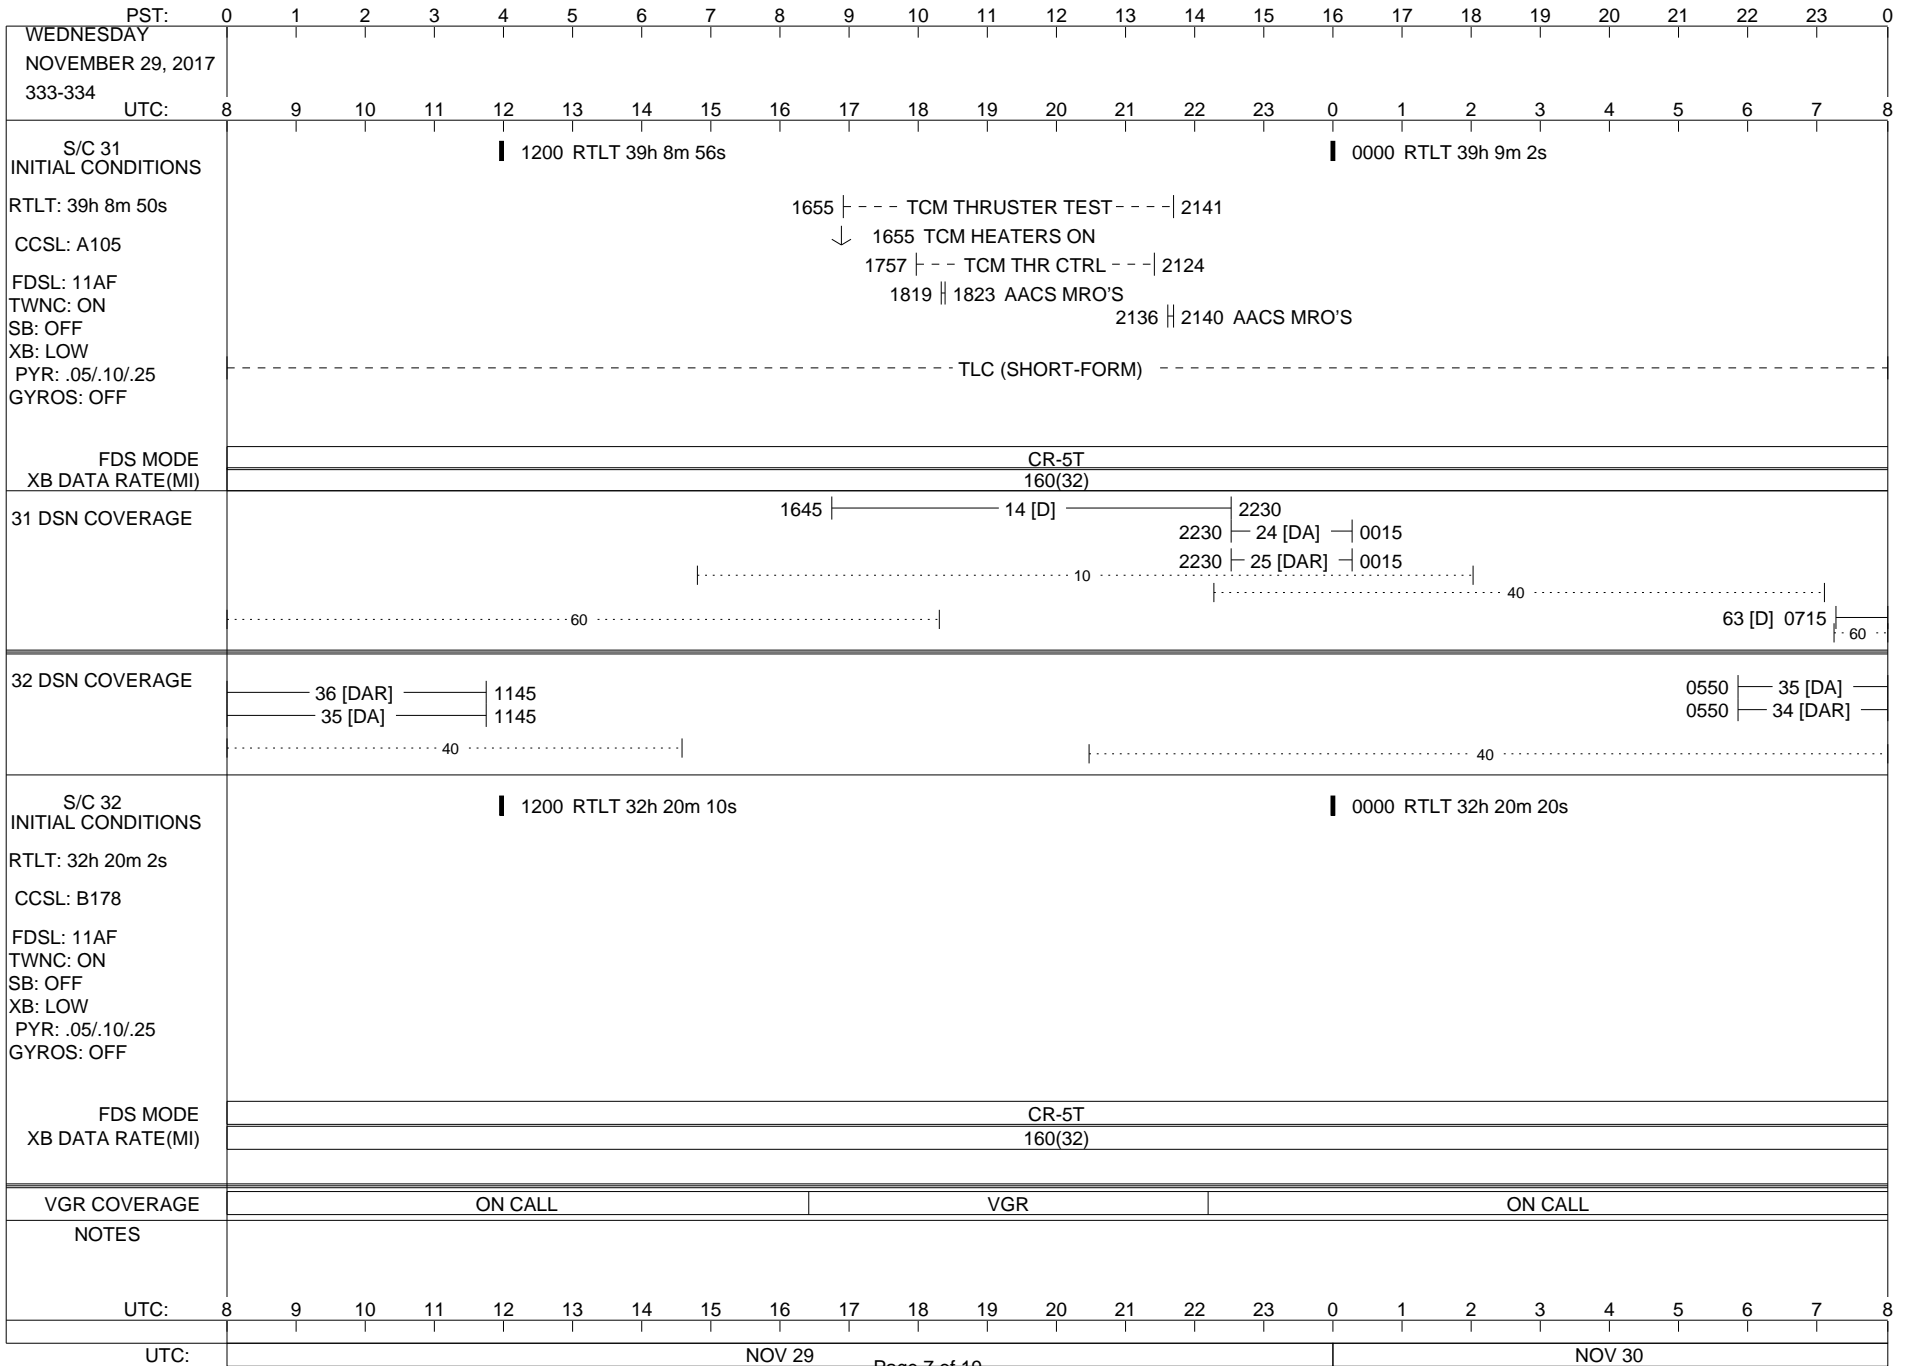

ISSUE DATE: 11/21/17 06:12