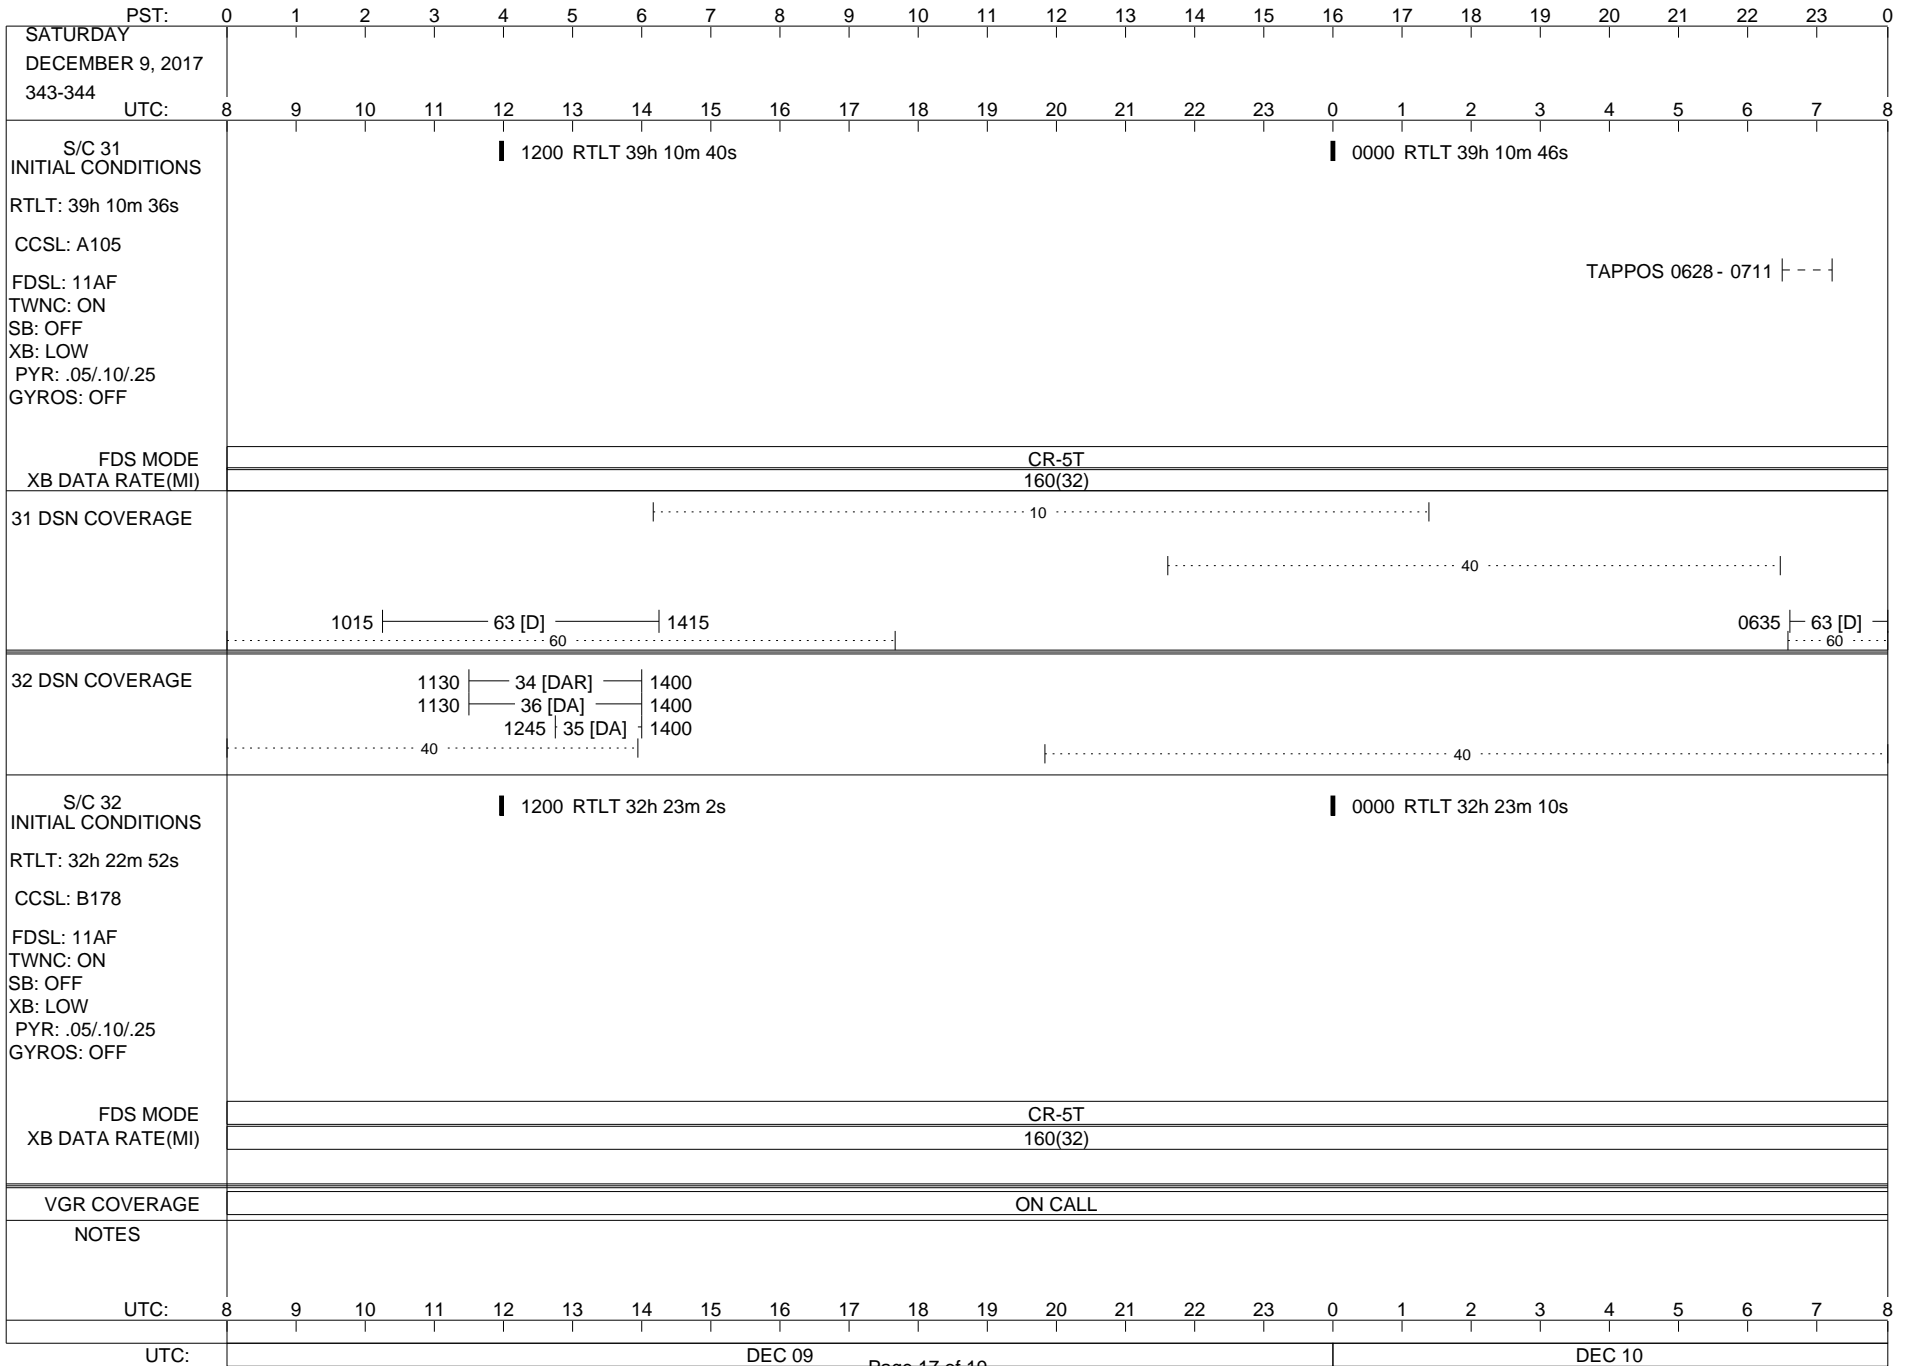

ISSUE DATE: 11/21/17 06:12