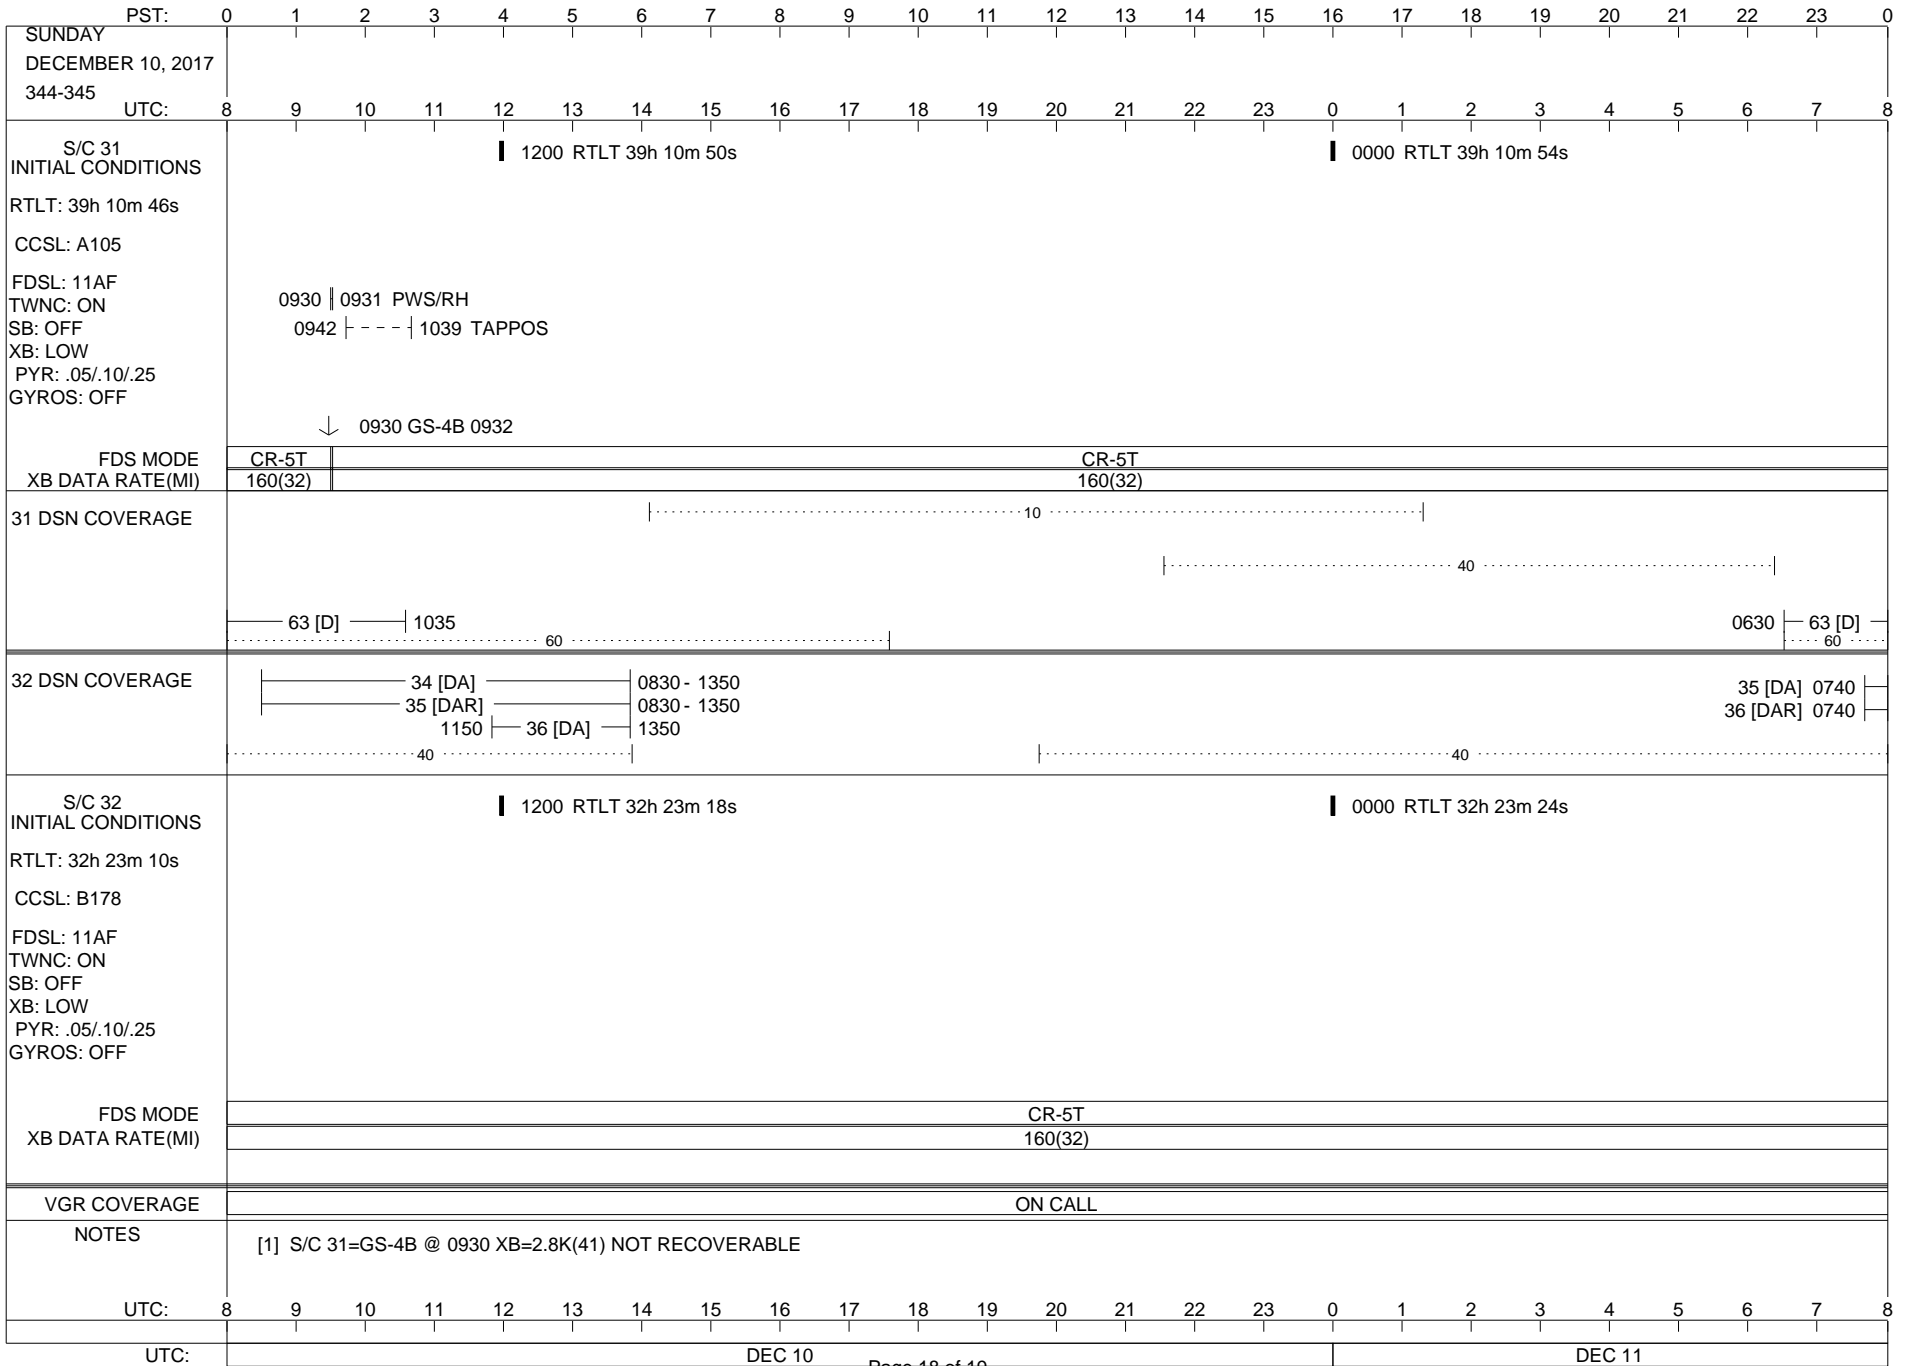

ISSUE DATE: 11/21/17 06:12