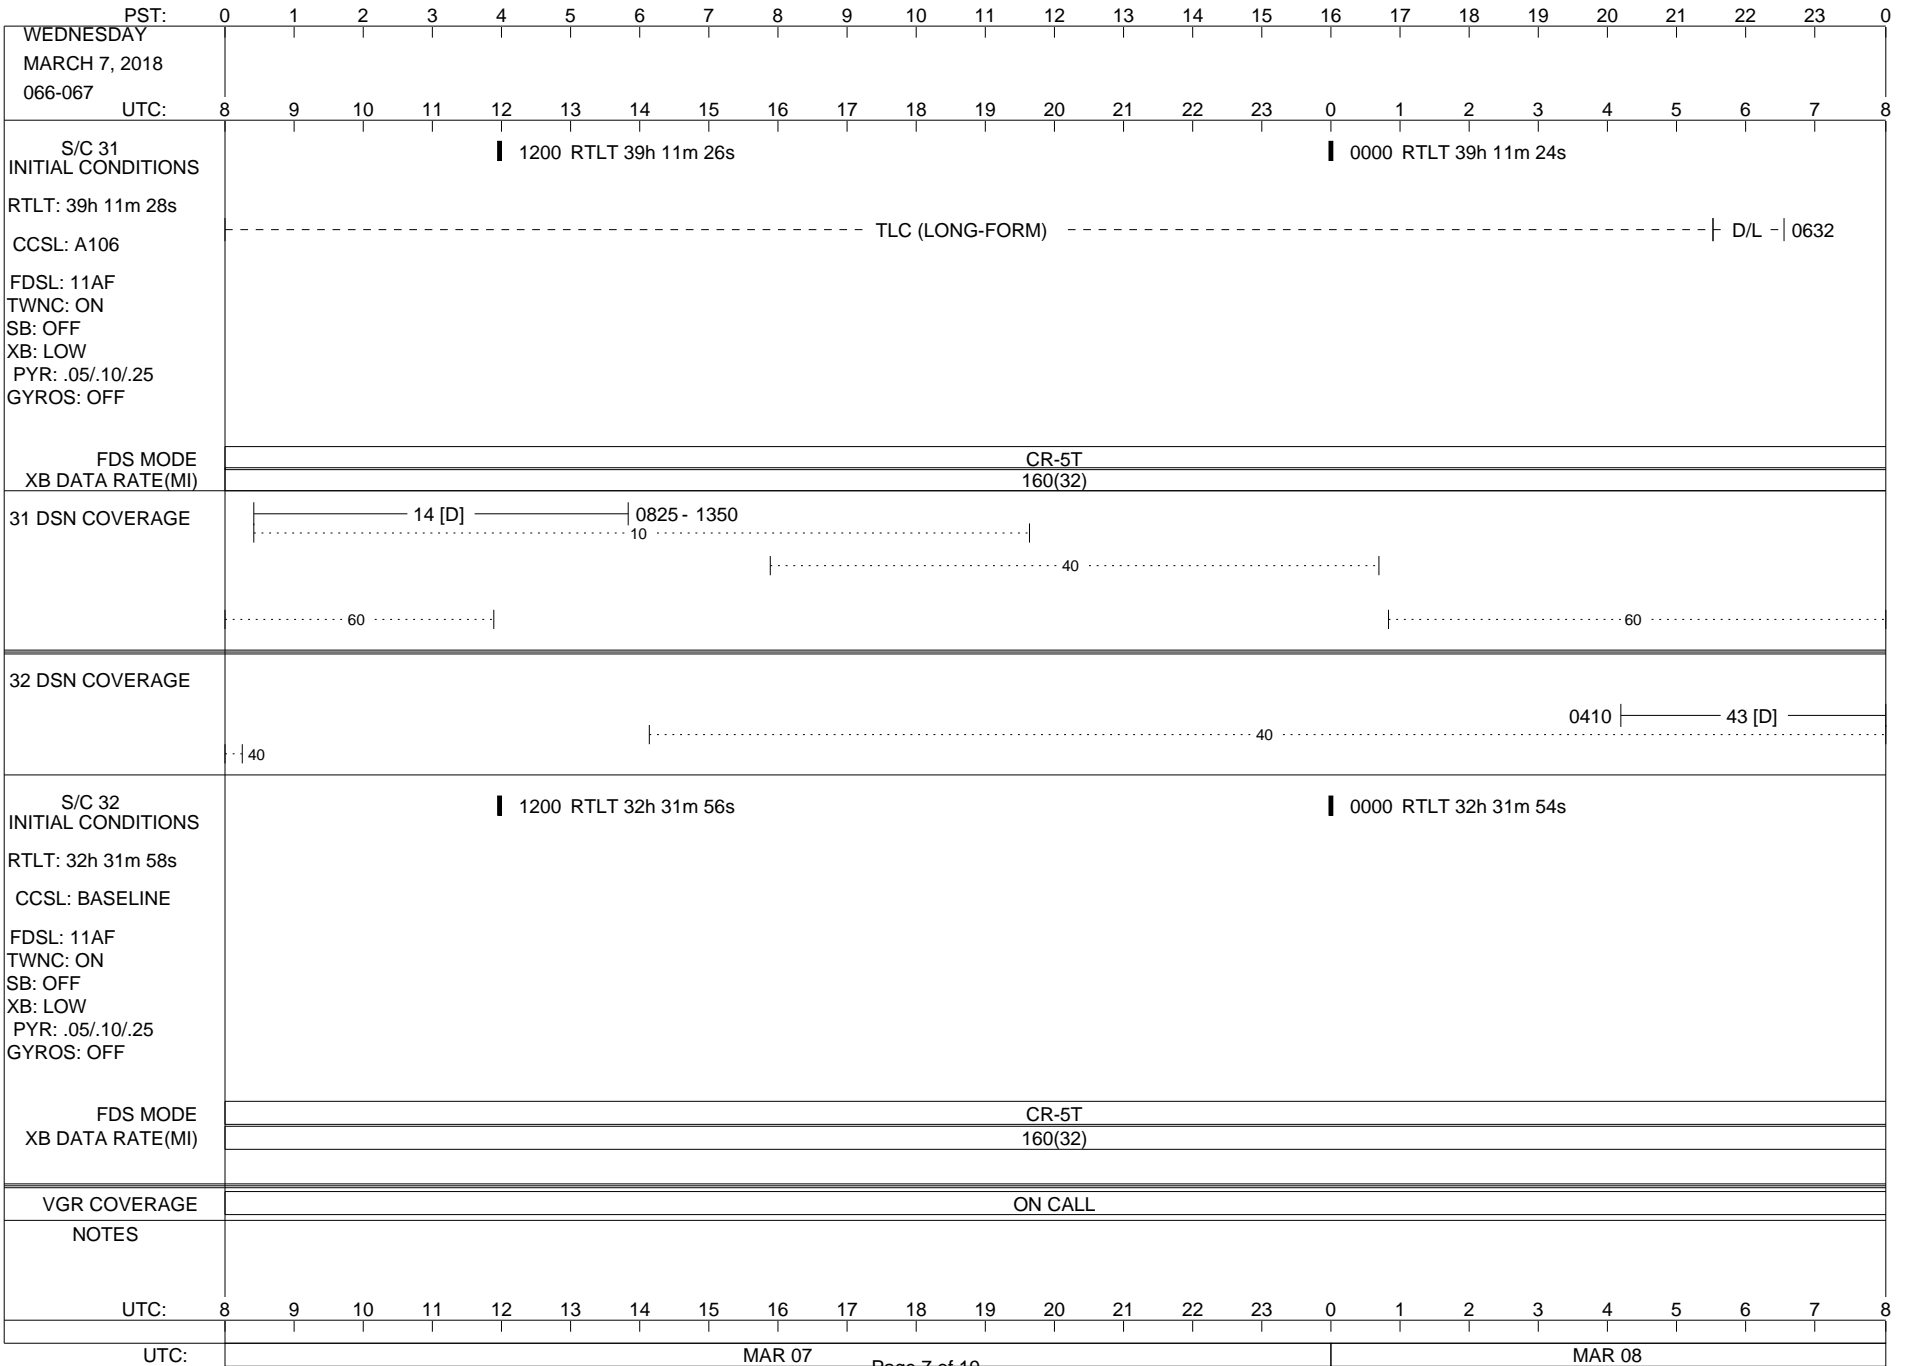

ISSUE DATE: 02/26/18 07:34

ISSUE DATE: 02/26/18 07:34

ISSUE DATE: 02/26/18 07:34

ISSUE DATE: 02/26/18 07:34

ISSUE DATE: 02/26/18 07:34

PST:	0	1	2	3	4	5	6	7	8	9	10	11	12	13	14	15	16	17	18	19	20	21	22	23	0
THURSDAY MARCH 8, 2018 067-068	UTC: 8	9	10	11	12	13	14	15	16	17	18	19	20	21	22	23	0	1	2	3	4	5	6	7	8
S/C 31 INITIAL CONDITIONS RTLT: 39h 11m 24s CCSL: A106 FDSL: 11AF TWNC: ON SB: OFF XB: LOW PYR: .05/.10/.25 GYROS: OFF	1200 RTLT 39h 11m 22s												0000 RTLT 39h 11m 18s												
FDS MODE	CR-5T												CR-5T												
XB DATA RATE(MI)	160(32)												160(32)												
31 DSN COVERAGE	14 [D] 0825 - 1245 10												40												
32 DSN COVERAGE	0810 43 [D] 40												0530 43 [D] 40												
S/C 32 INITIAL CONDITIONS RTLT: 32h 31m 54s CCSL: BASELINE FDSL: 11AF TWNC: ON SB: OFF XB: LOW PYR: .05/.10/.25 GYROS: OFF	1200 RTLT 32h 31m 54s												0000 RTLT 32h 31m 52s												
FDS MODE	CR-5T												CR-5T												
XB DATA RATE(MI)	160(32)												160(32)												
VGR COVERAGE	ON CALL																								
NOTES	[1] S/C 31=GS-4B @ 0118 XB=2.8K(41) NOT RECOVERABLE																								
UTC:	8	9	10	11	12	13	14	15	16	17	18	19	20	21	22	23	0	1	2	3	4	5	6	7	8
UTC:	MAR 08												MAR 09												