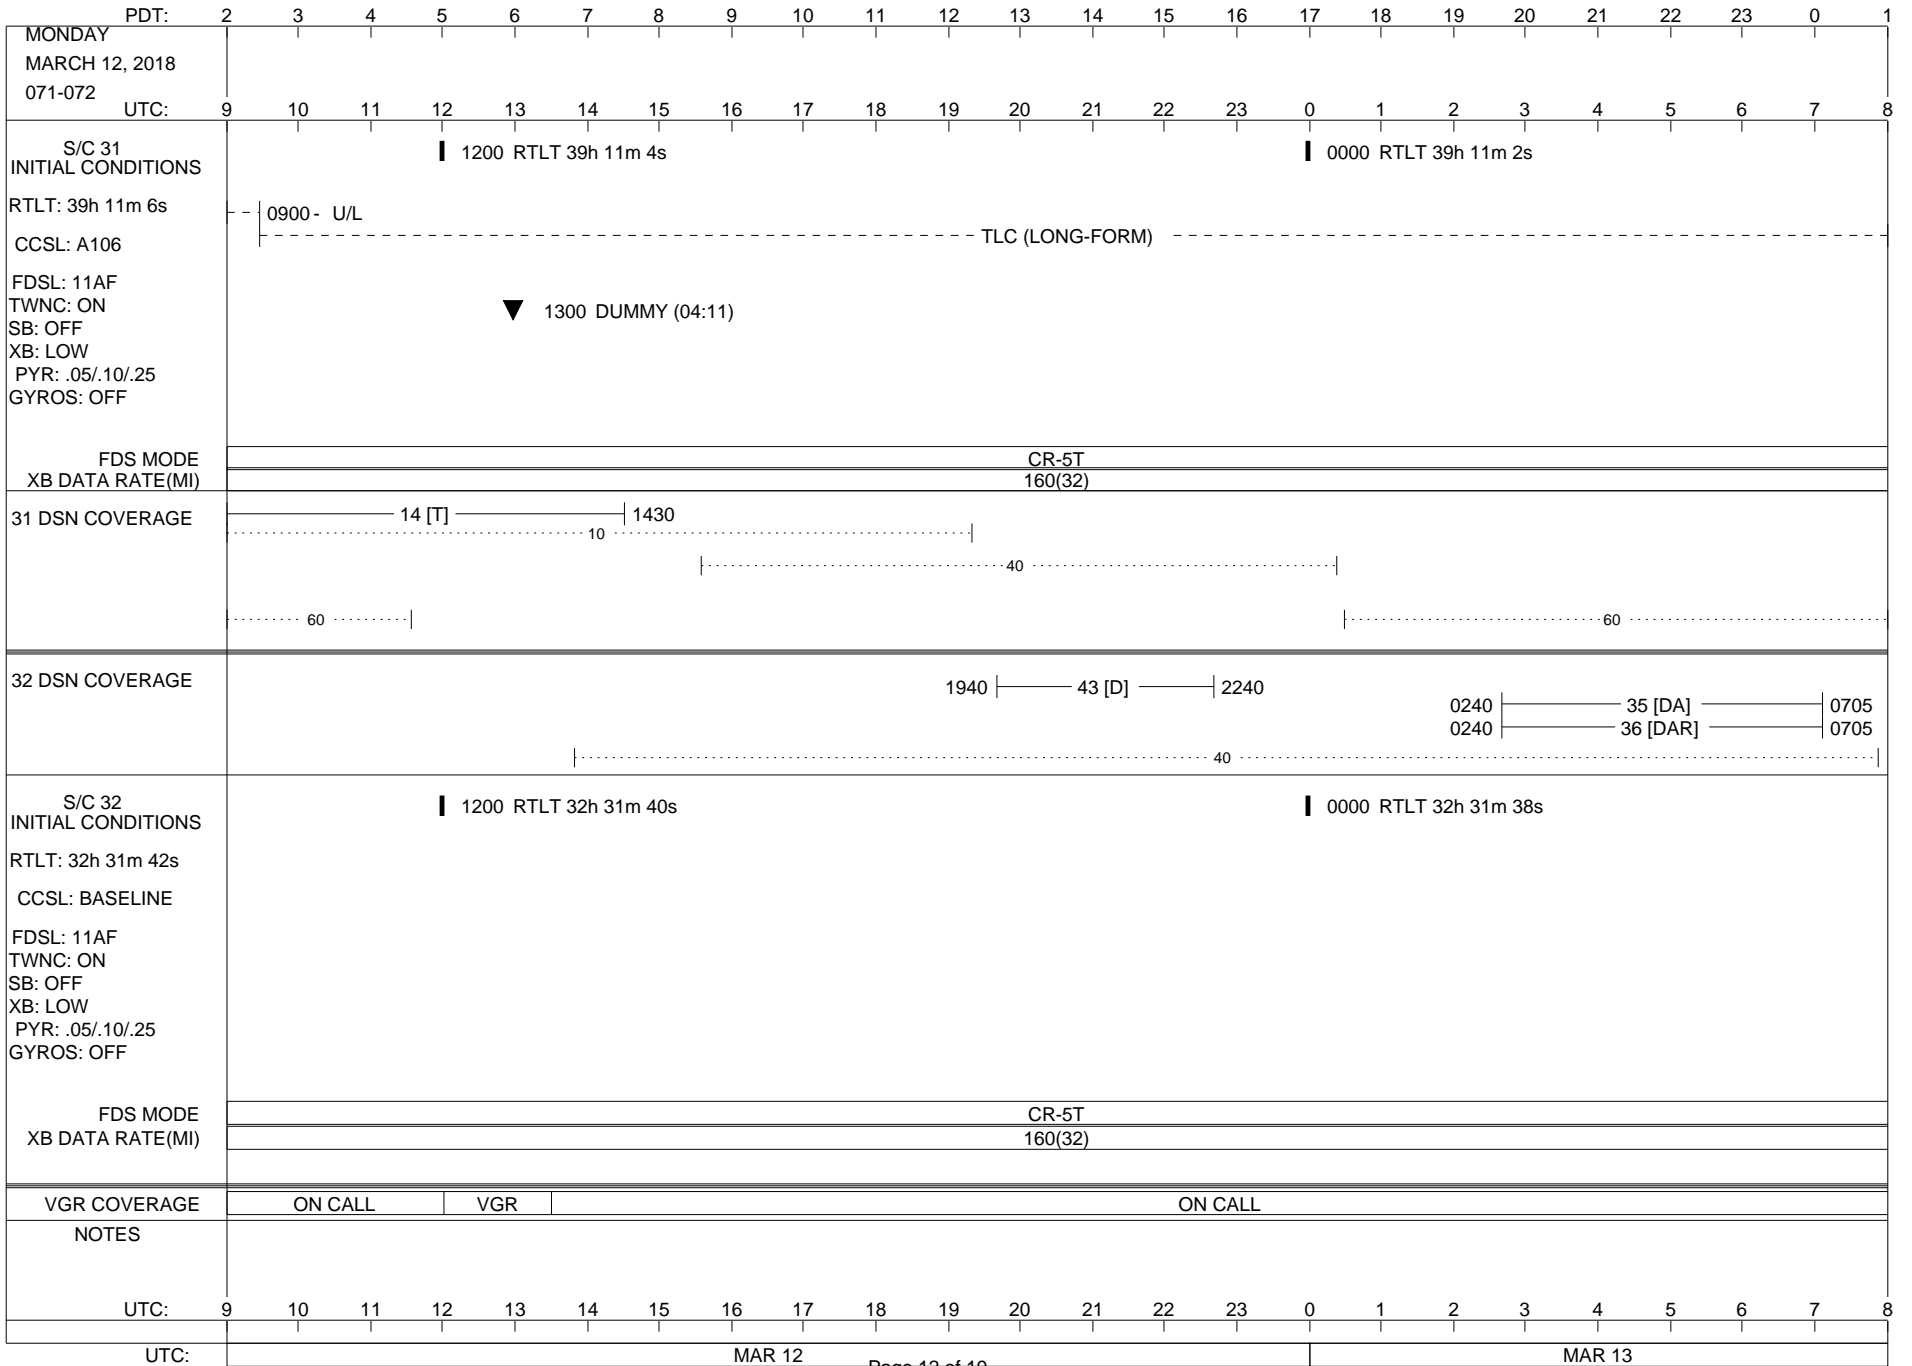

ISSUE DATE: 02/26/18 07:34