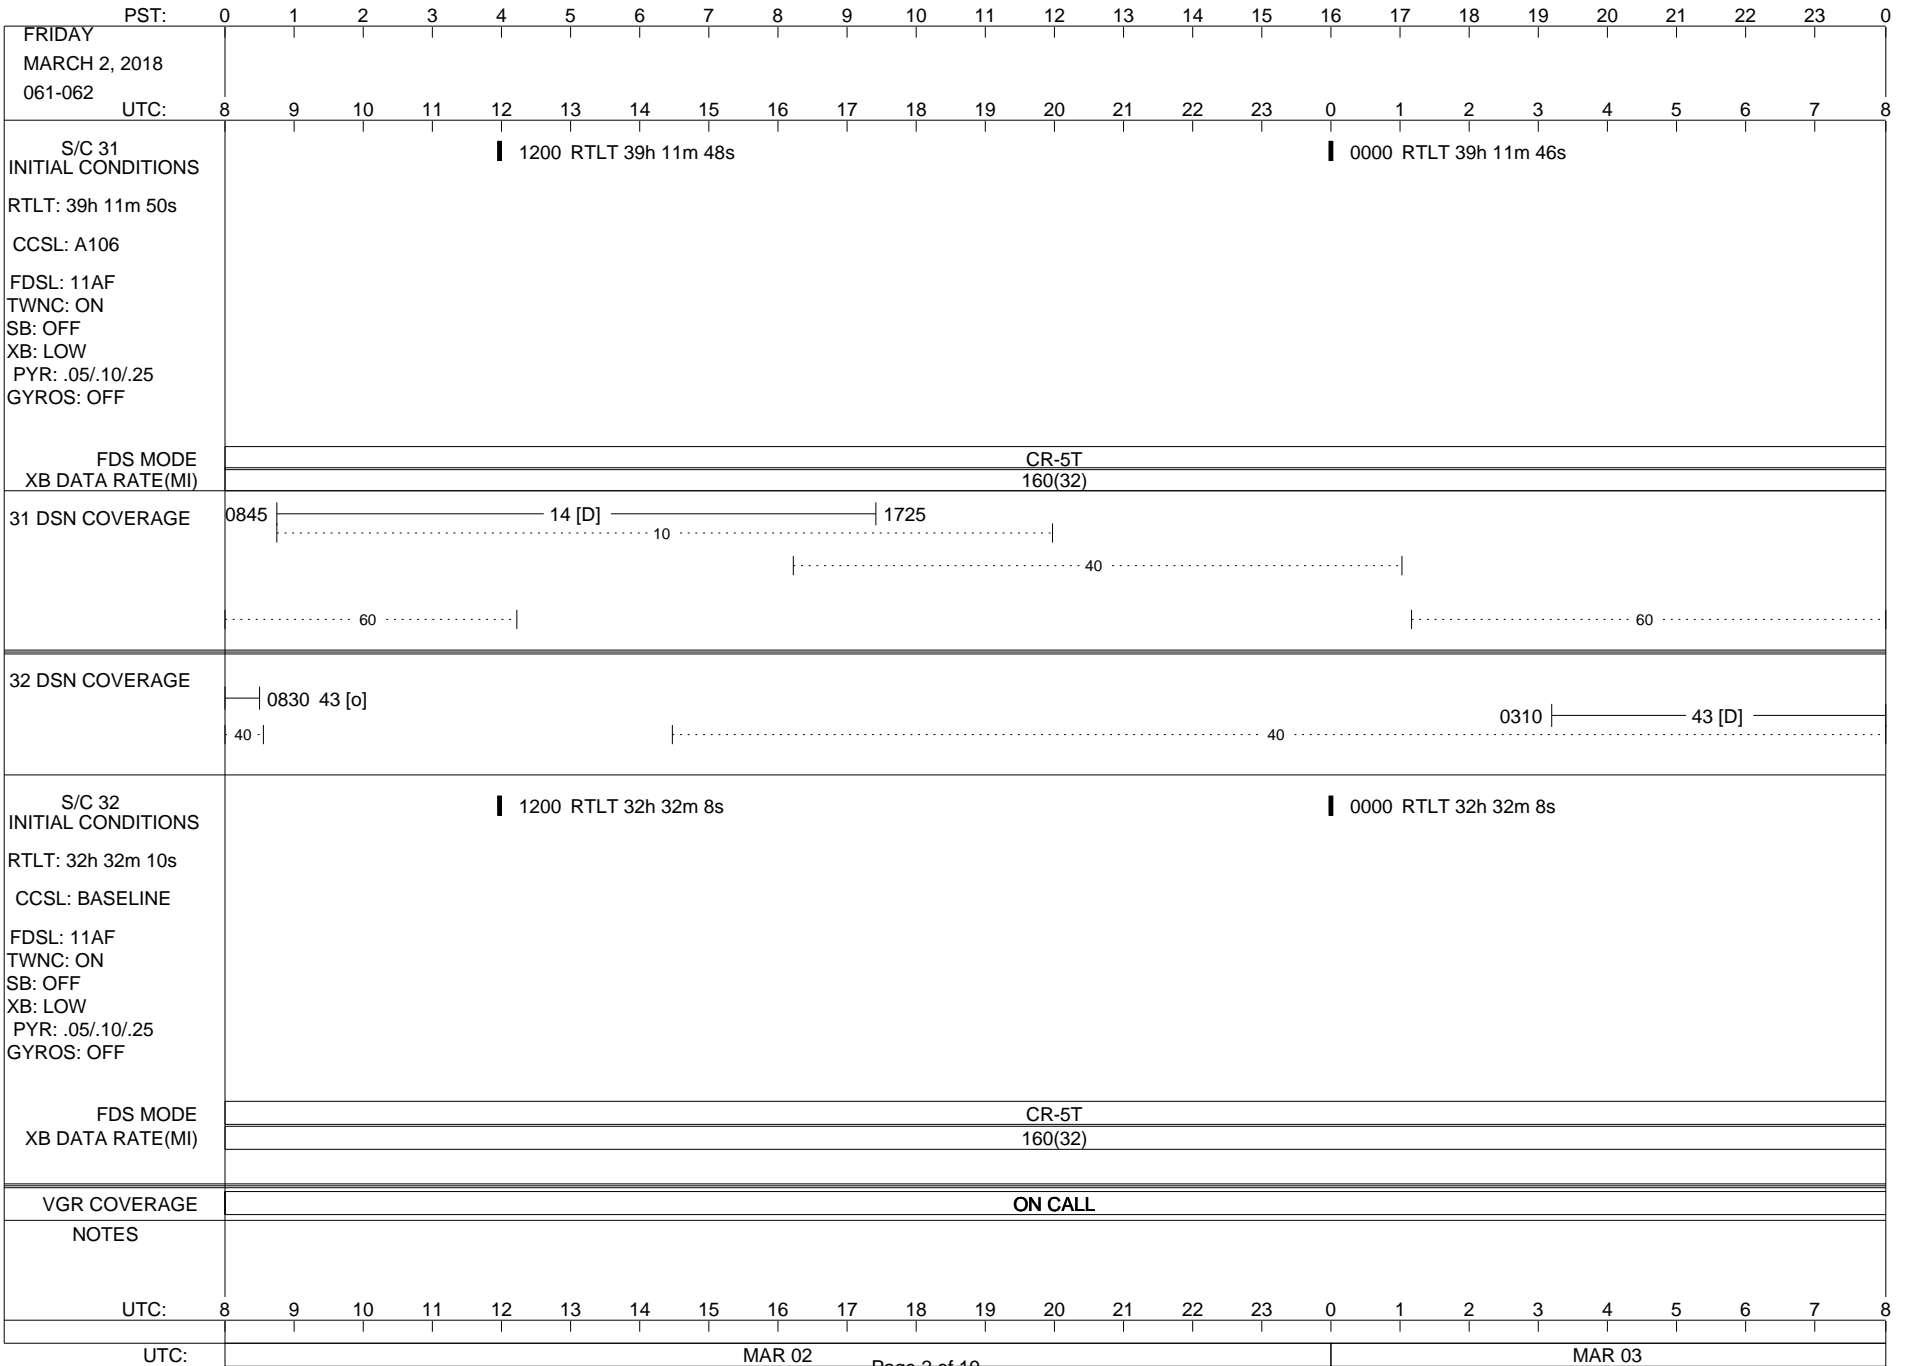

ISSUE DATE: 02/26/18 07:34