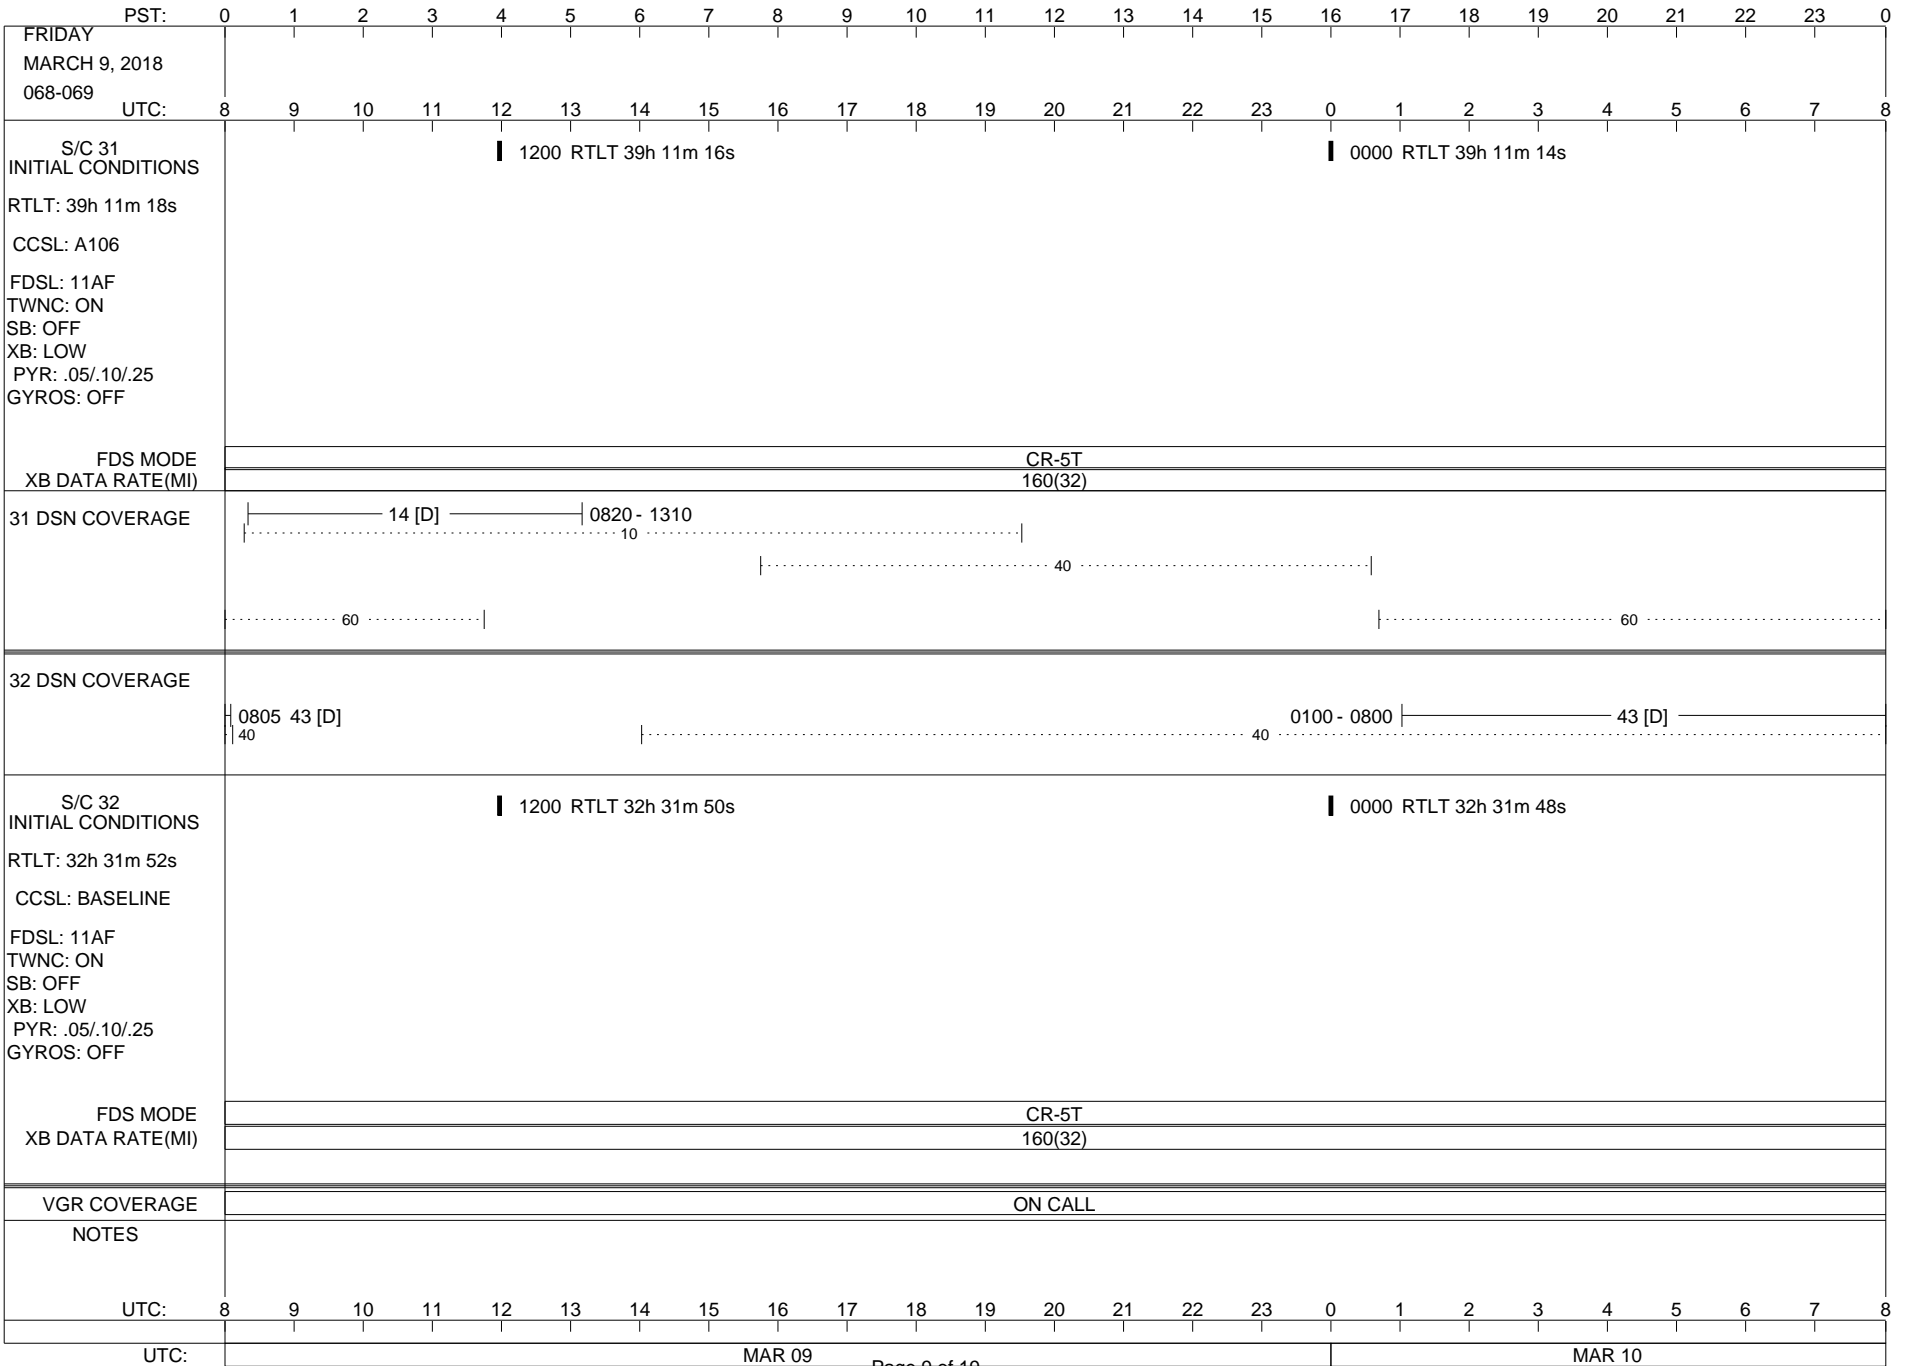

ISSUE DATE: 02/26/18 07:34