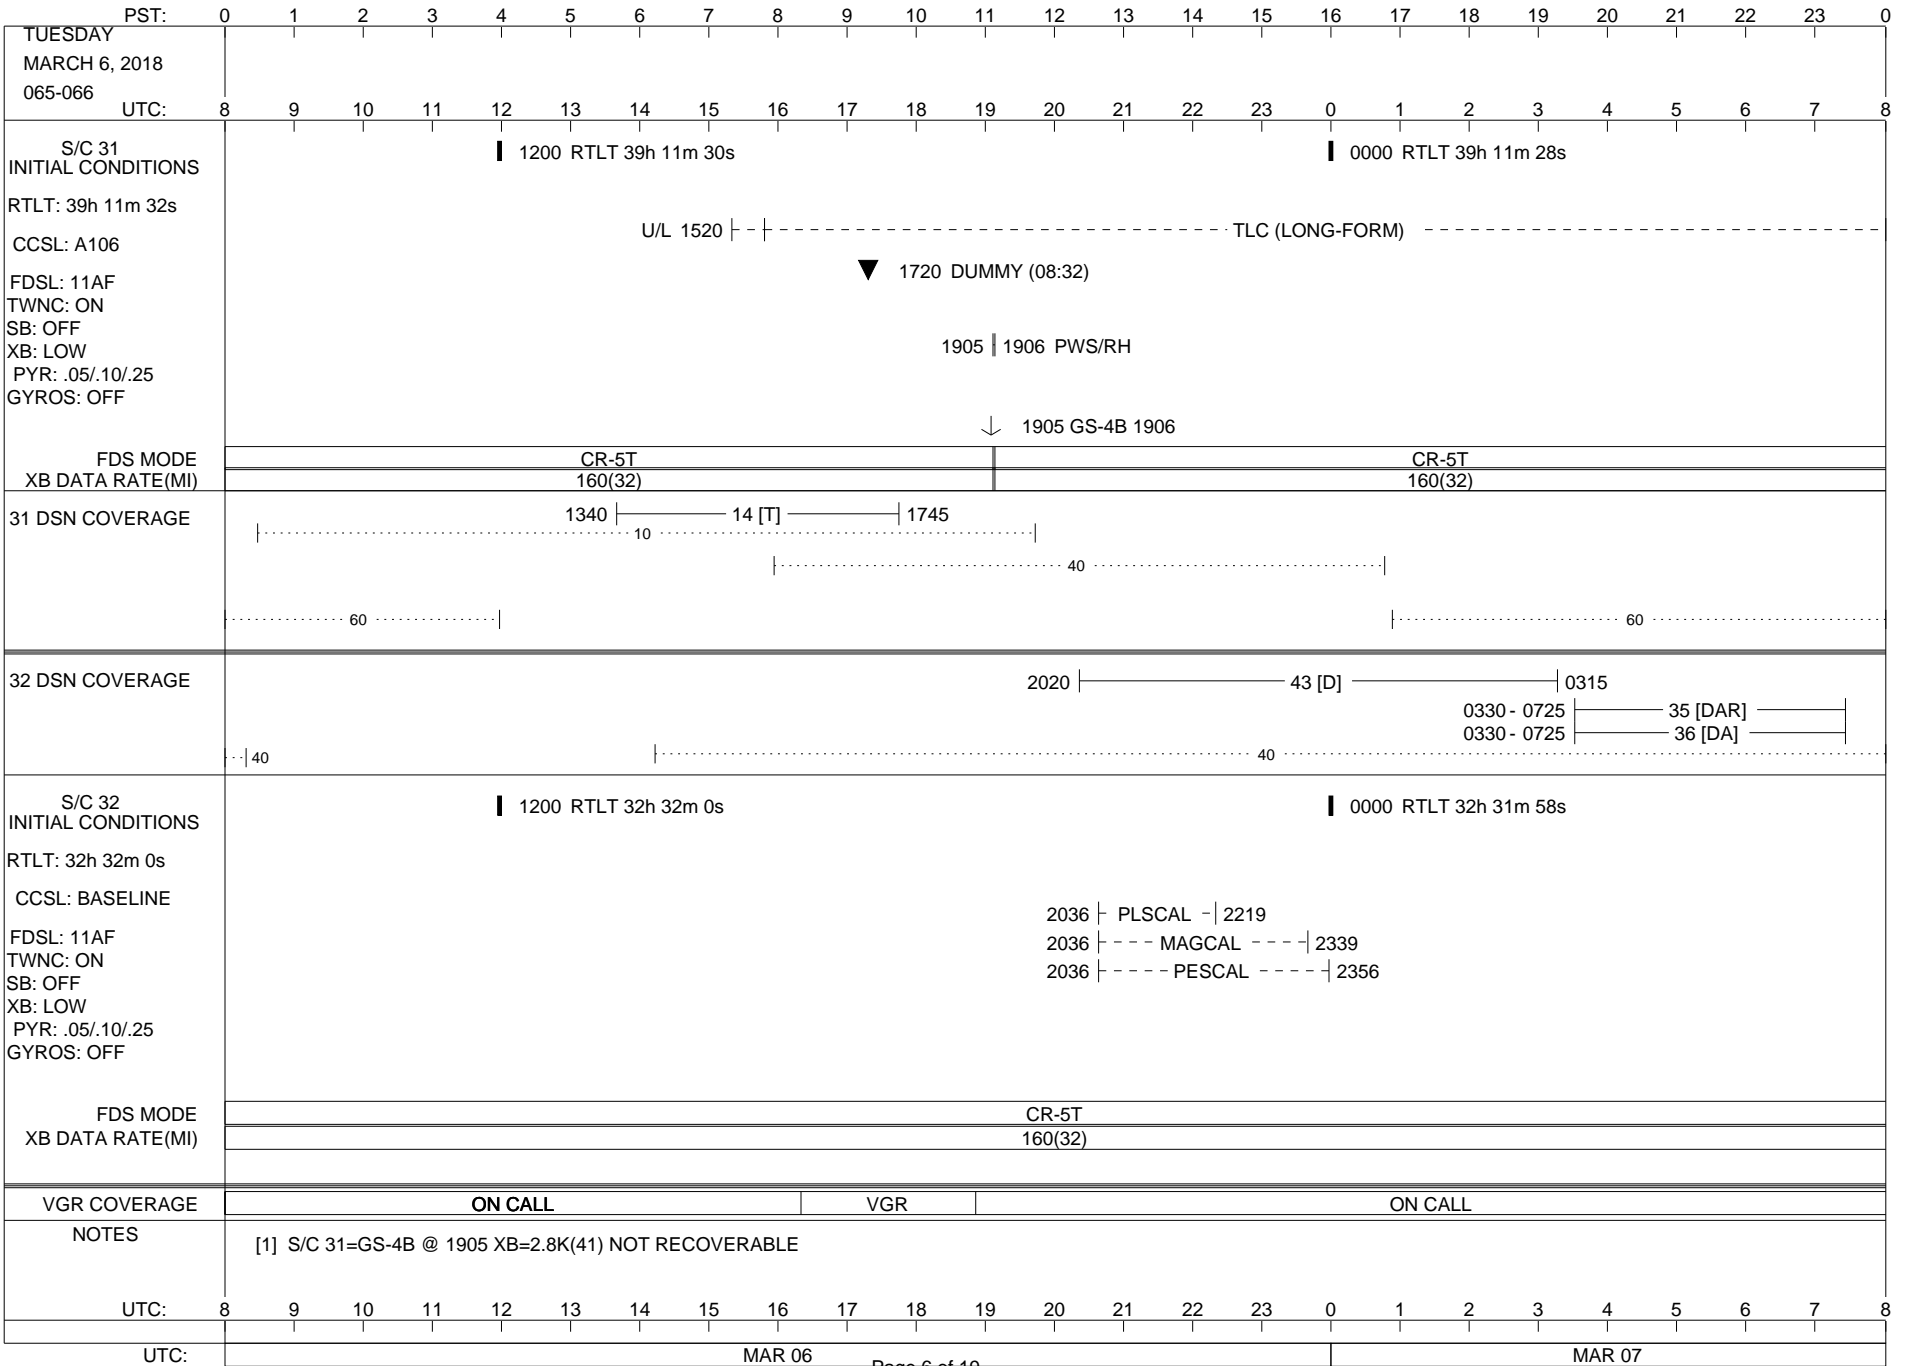

ISSUE DATE: 02/26/18 07:34