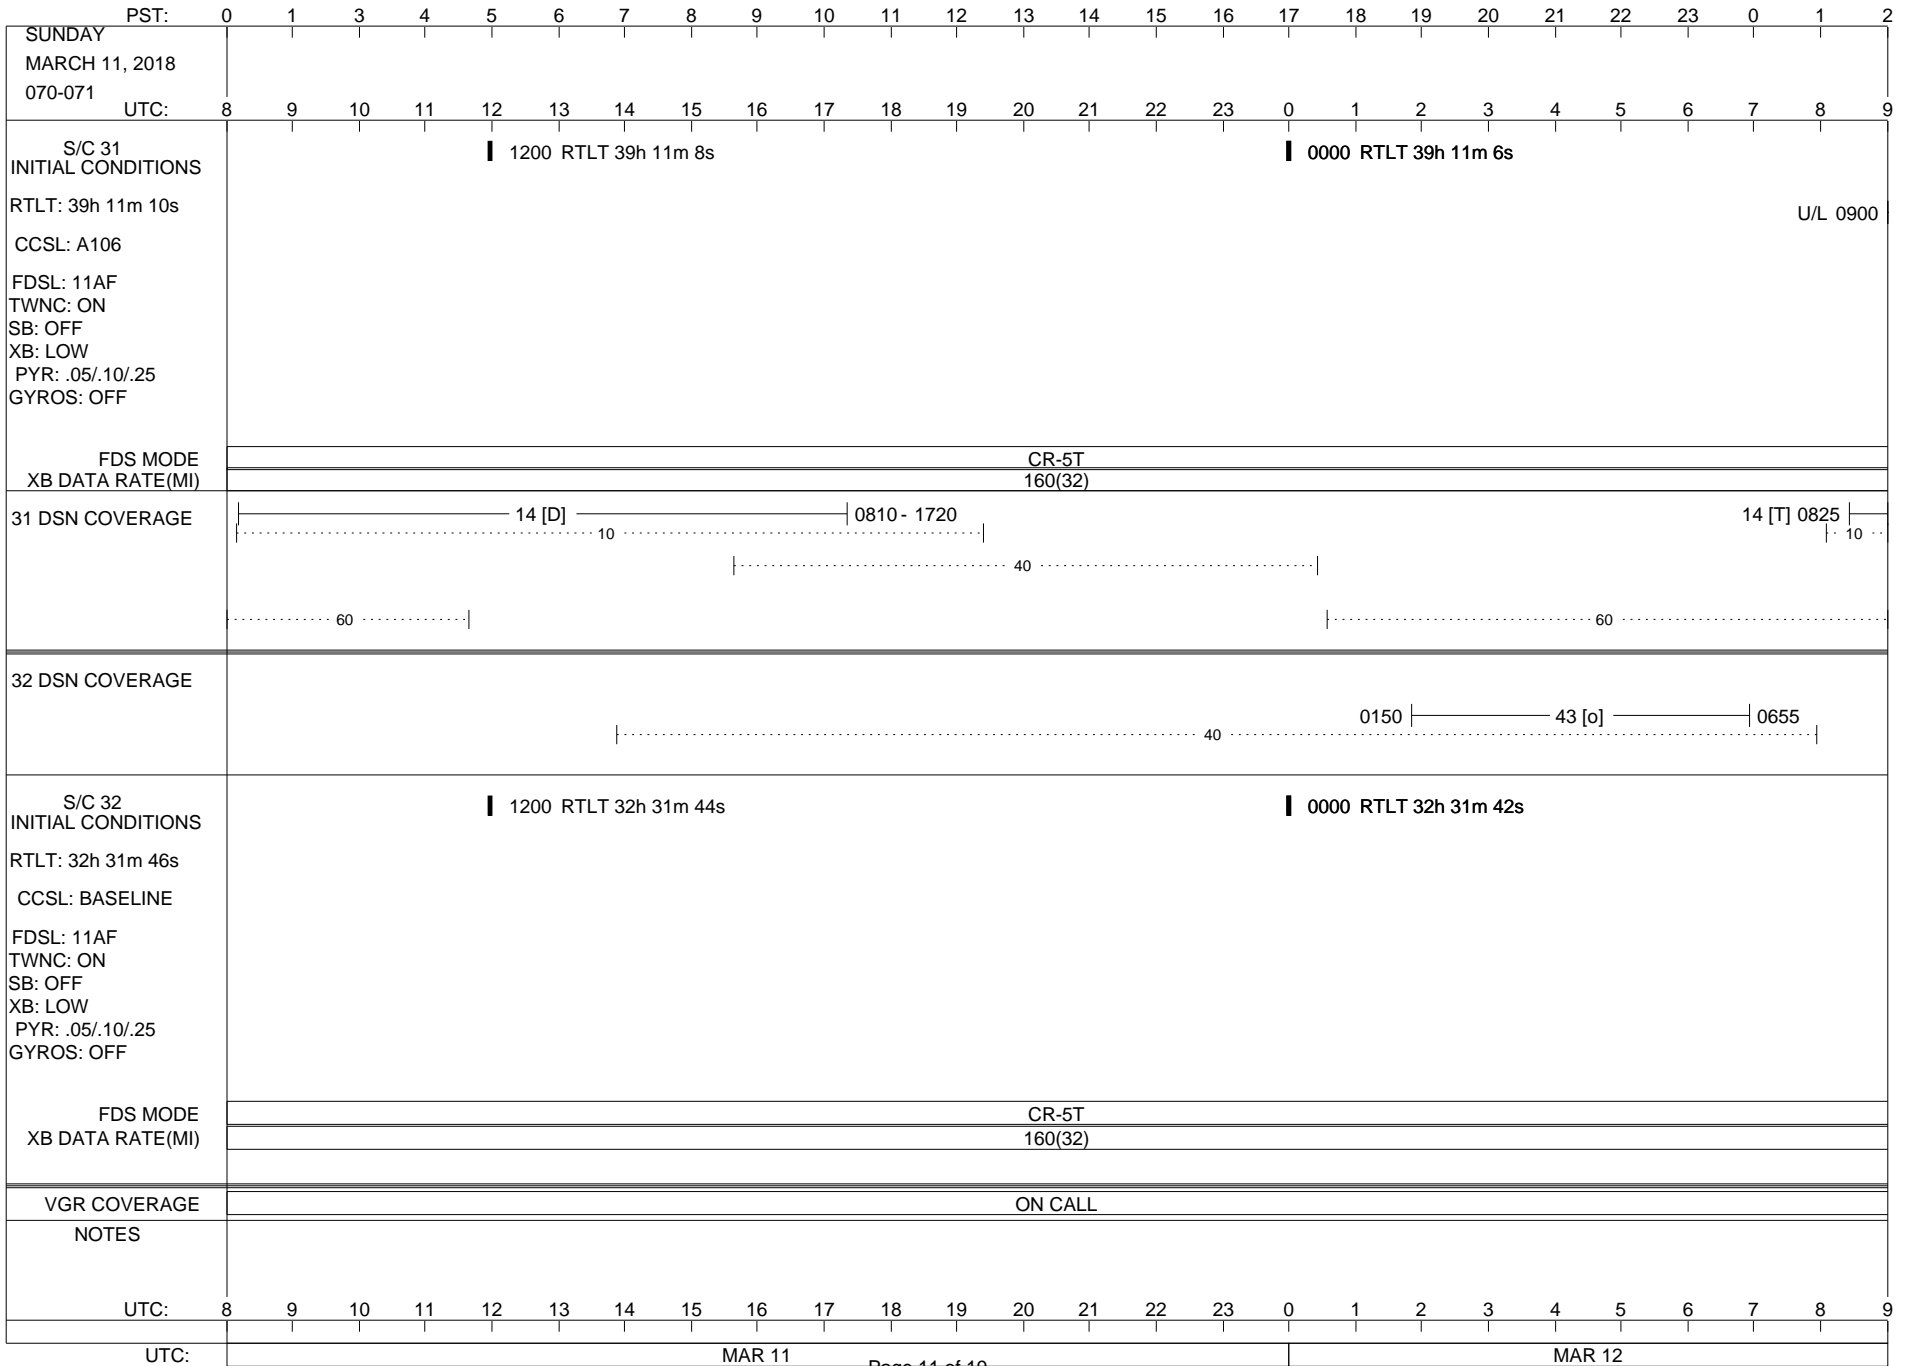

ISSUE DATE: 02/26/18 07:34