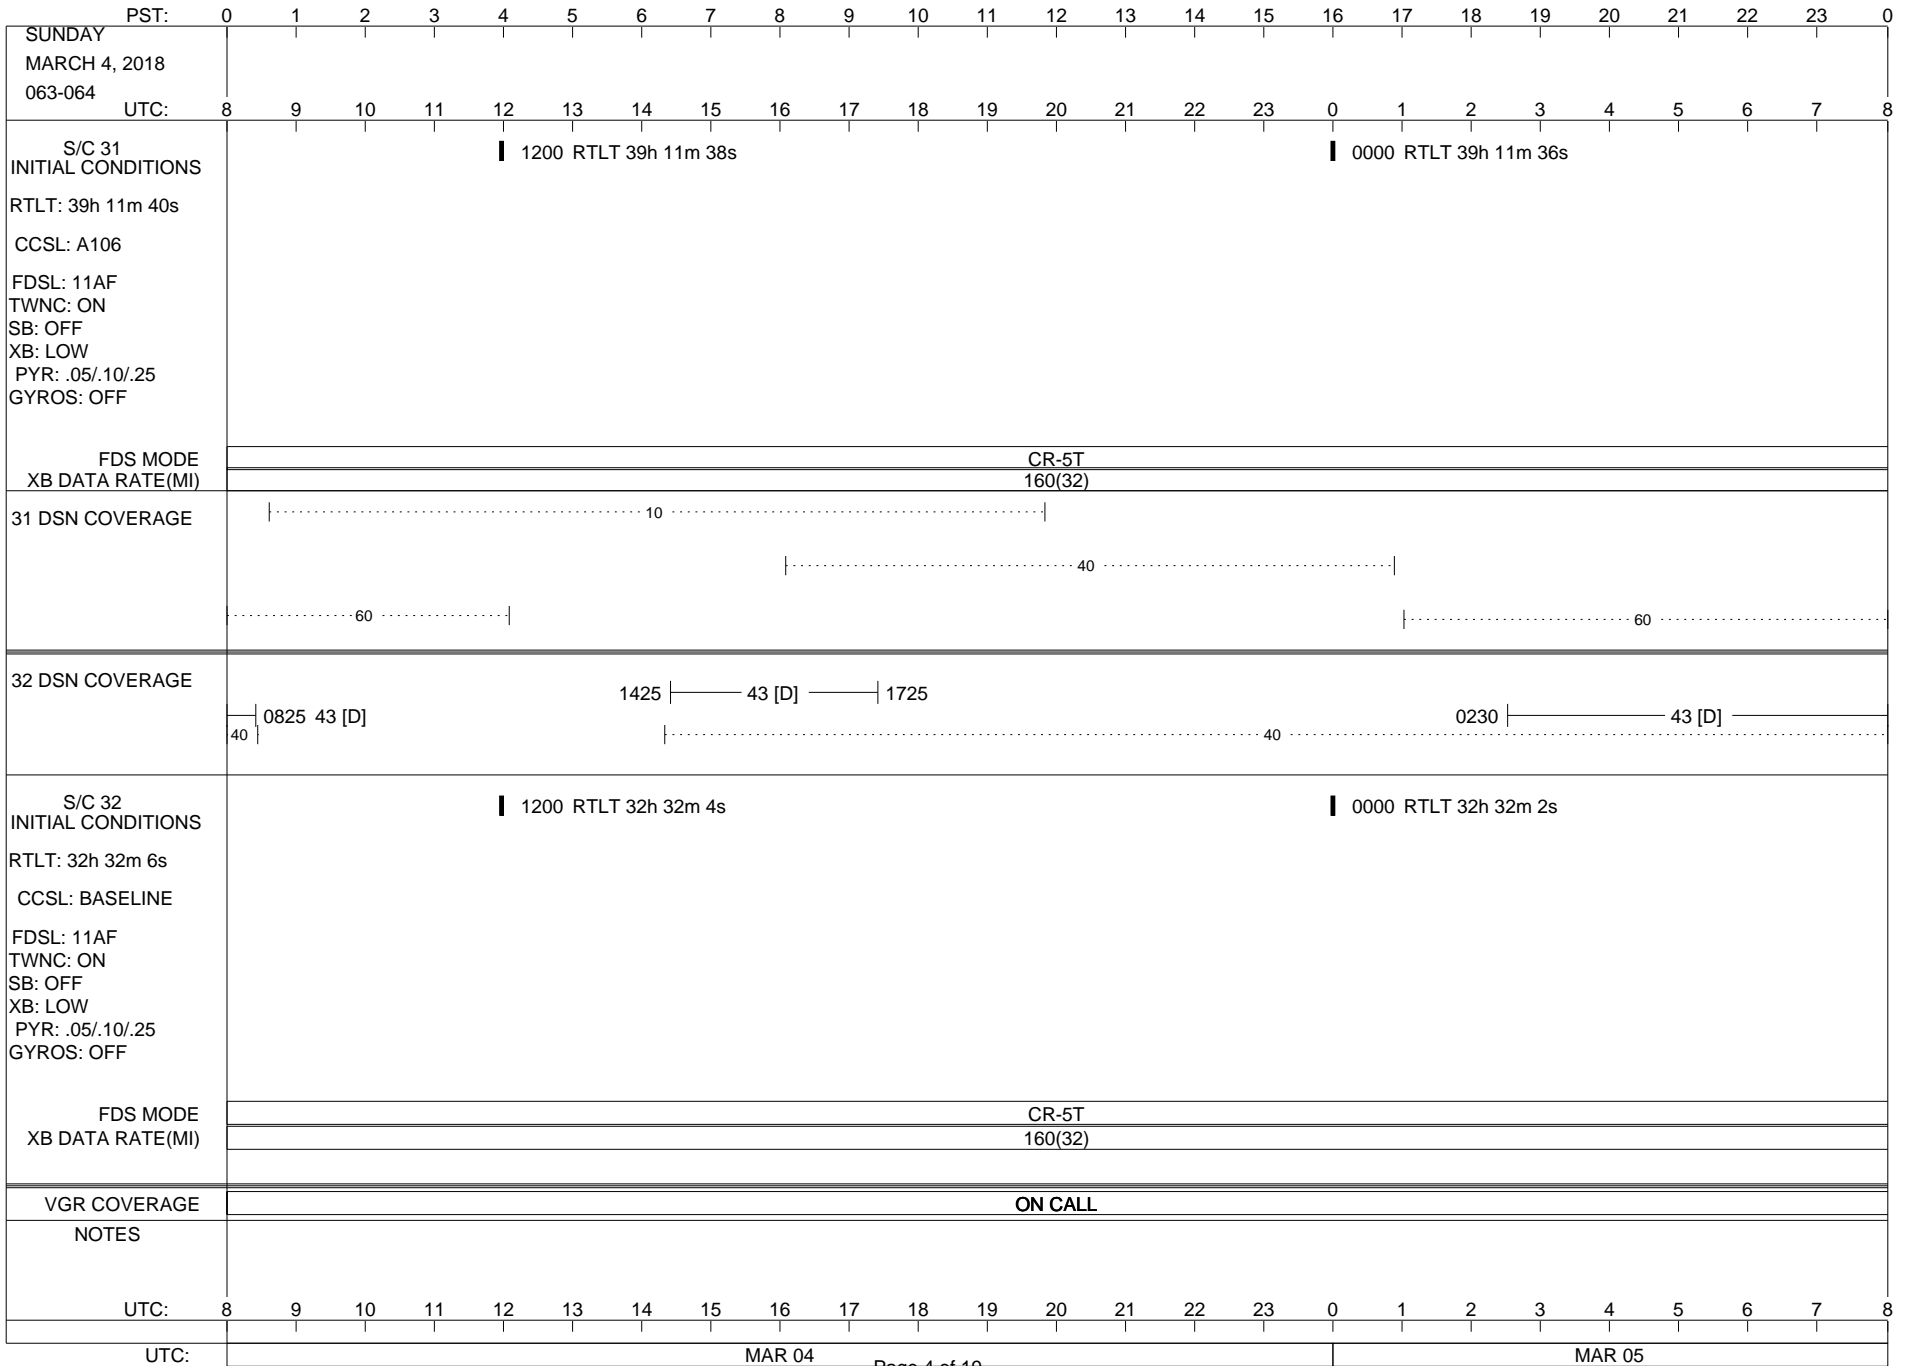

ISSUE DATE: 02/26/18 07:34