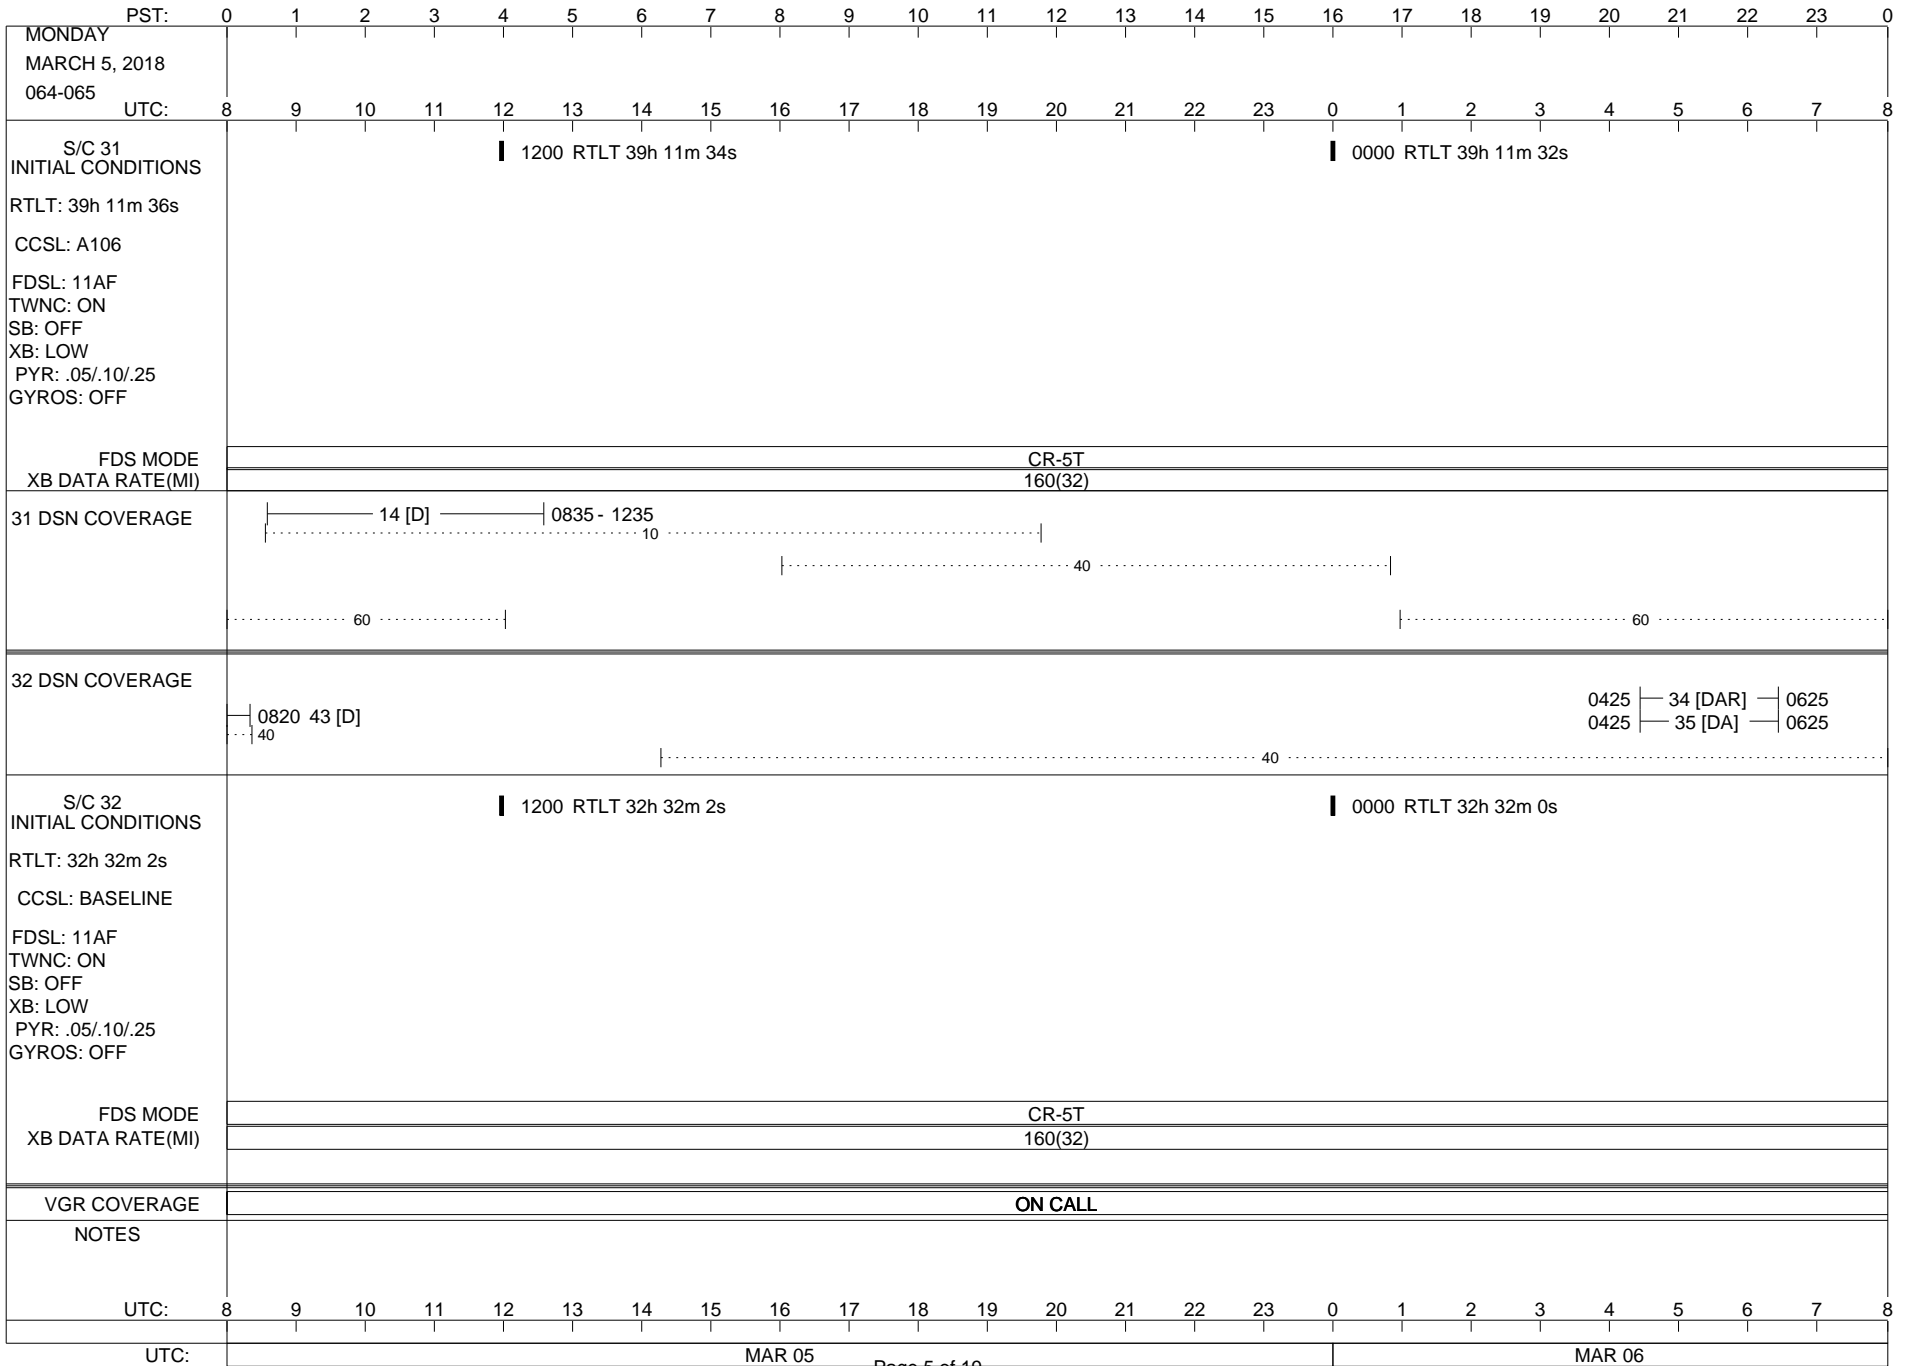

ISSUE DATE: 02/26/18 07:34