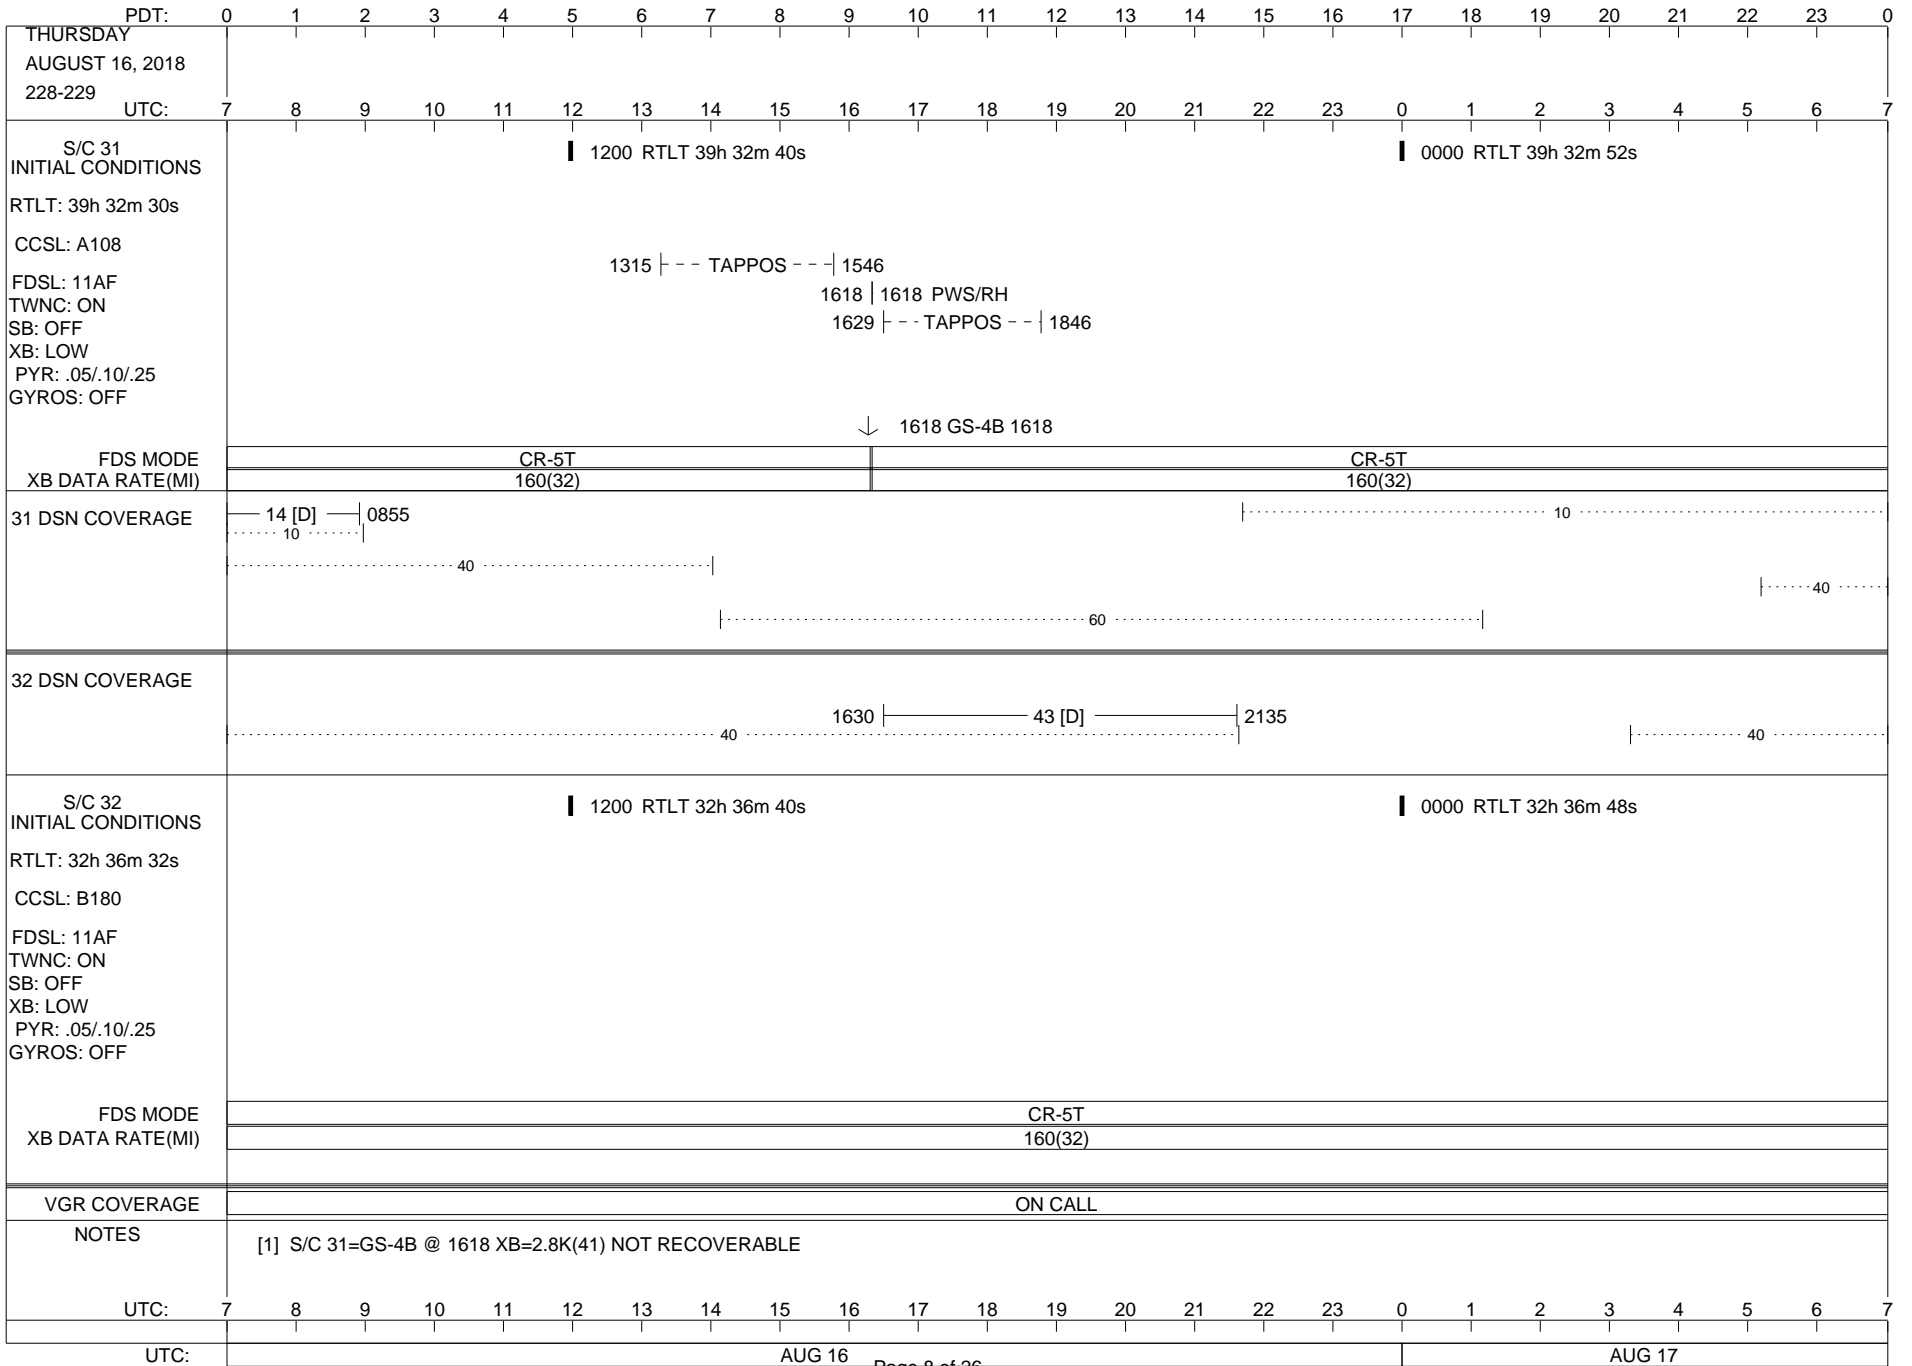

ISSUE DATE: 08/22/18 11:35