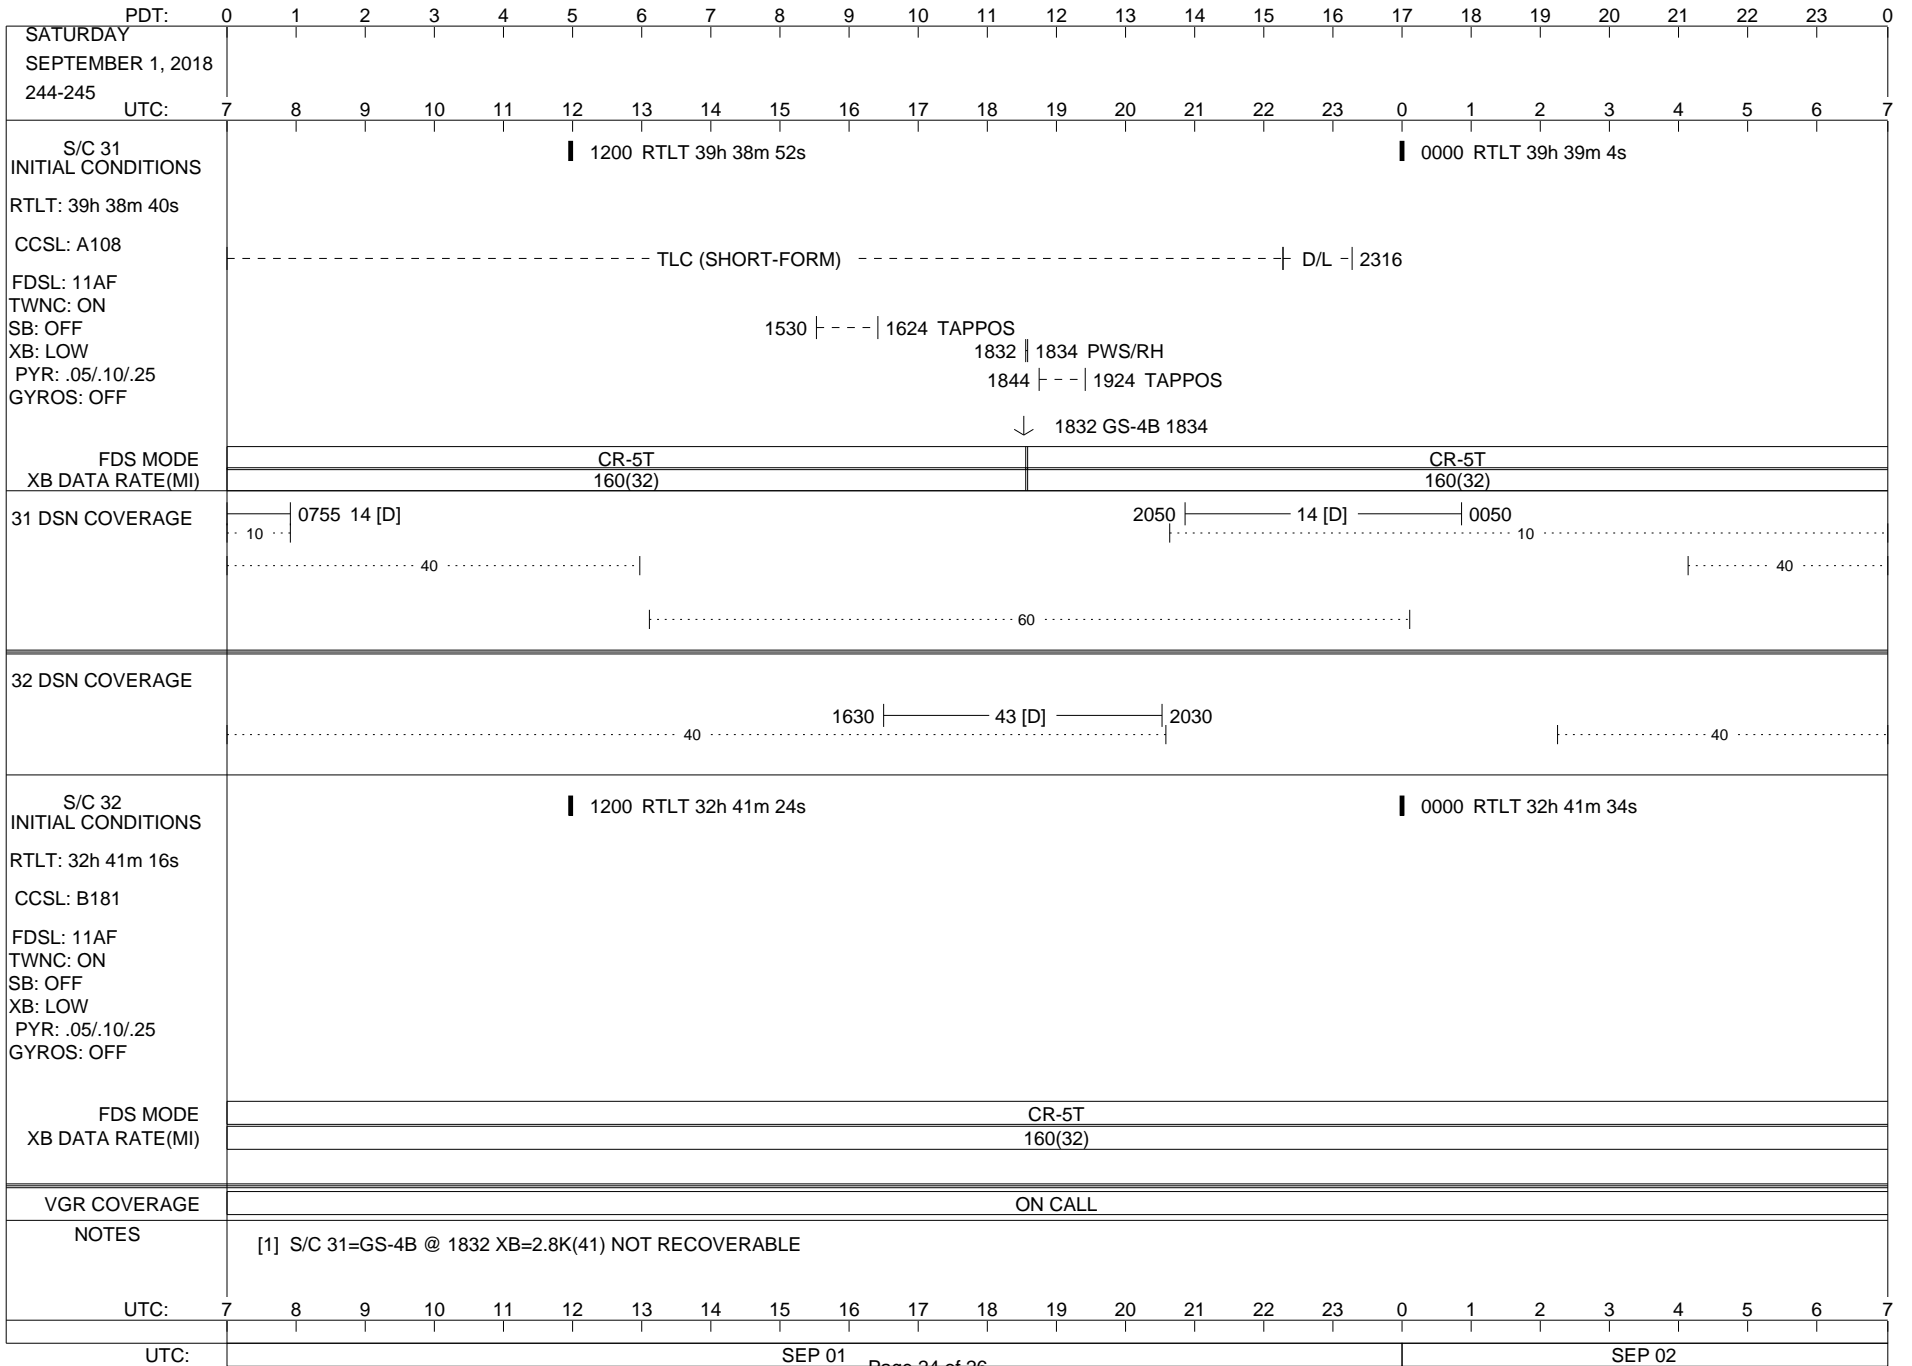

ISSUE DATE: 08/22/18 11:35