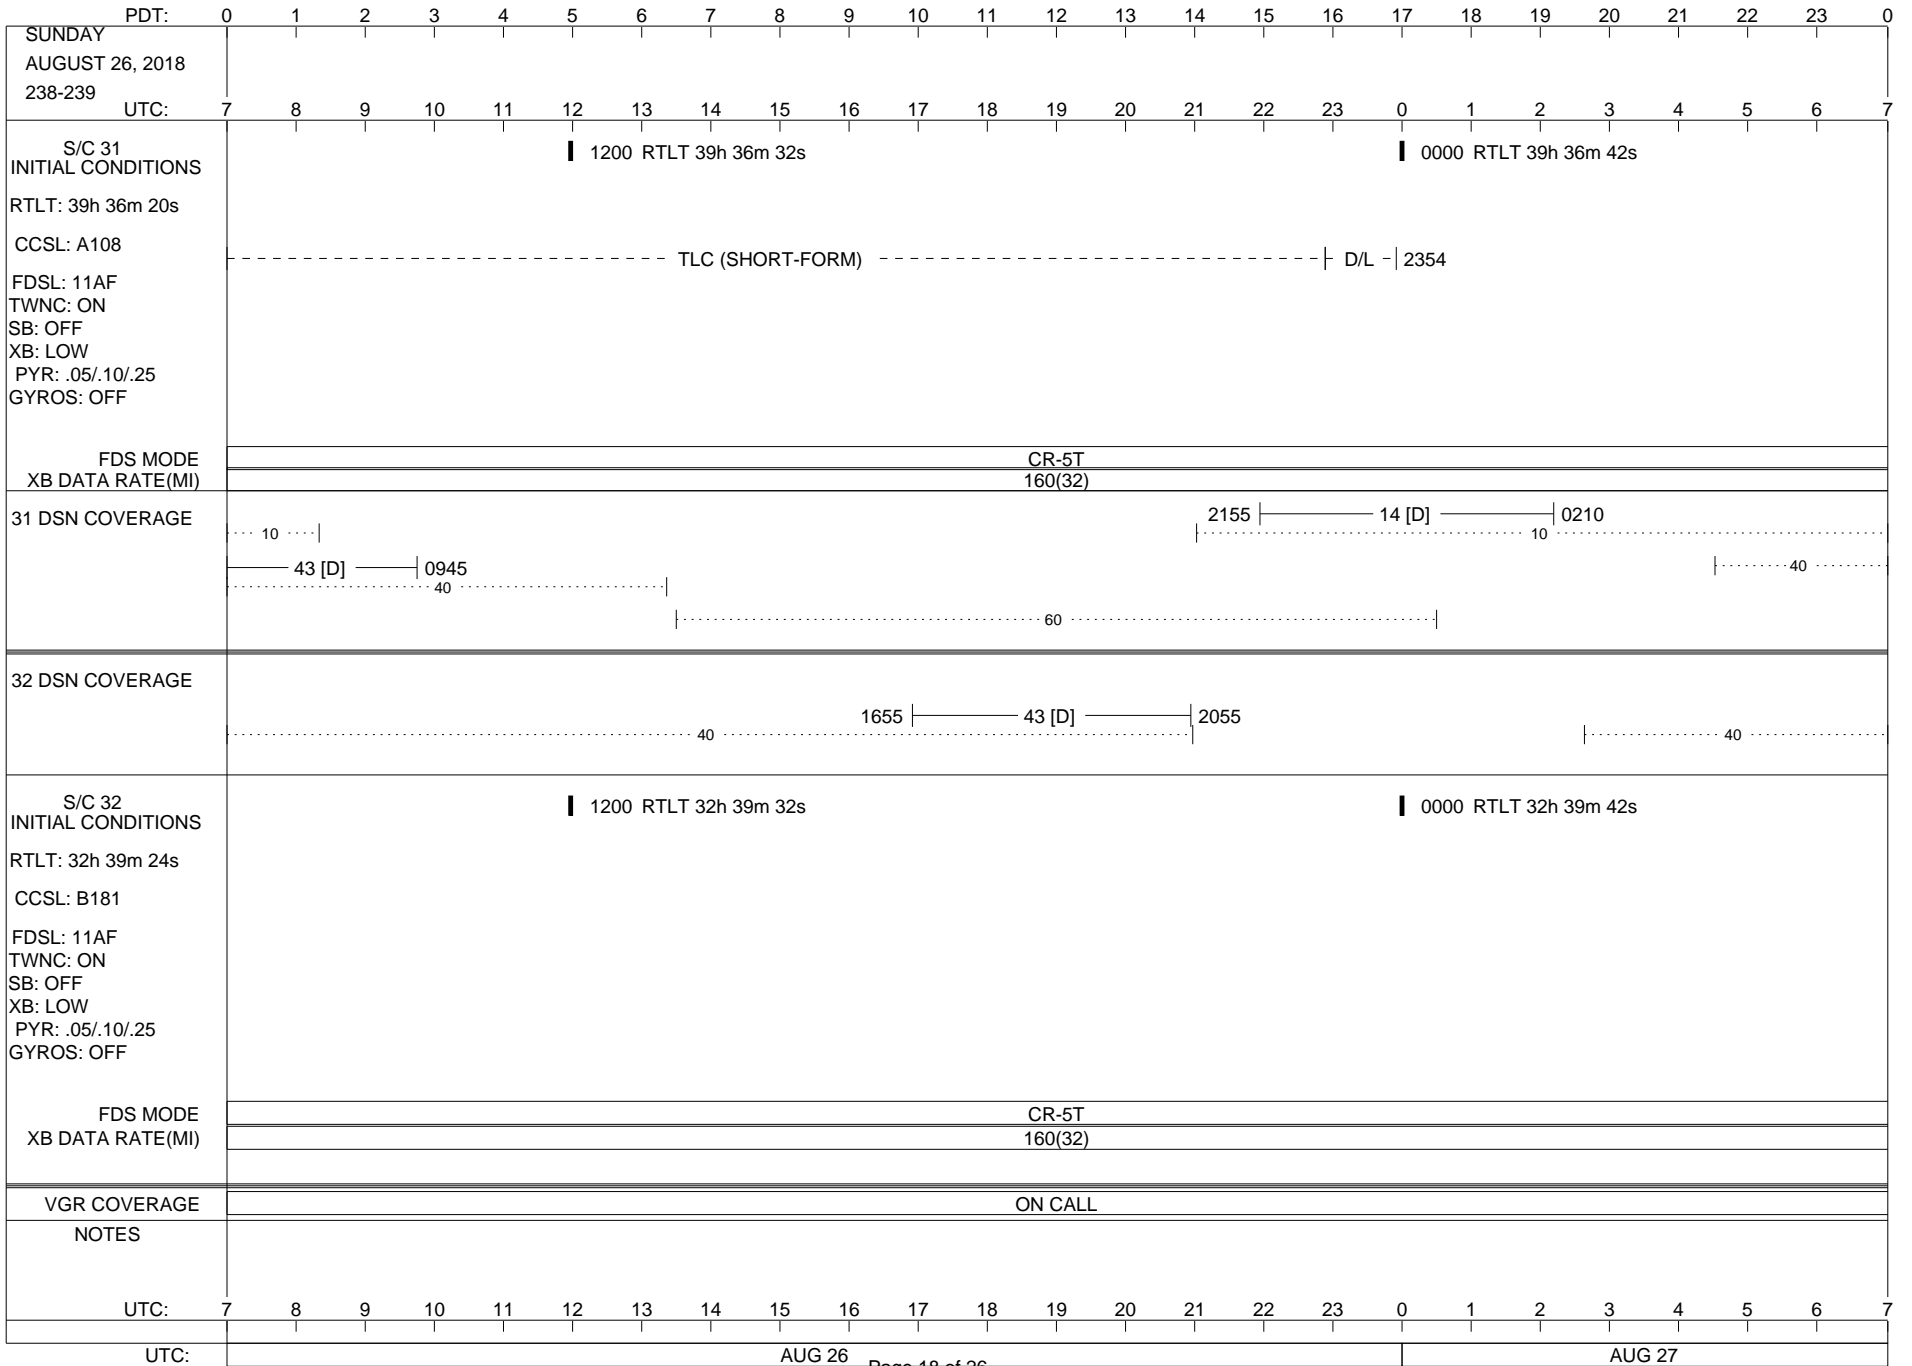

ISSUE DATE: 08/22/18 11:35