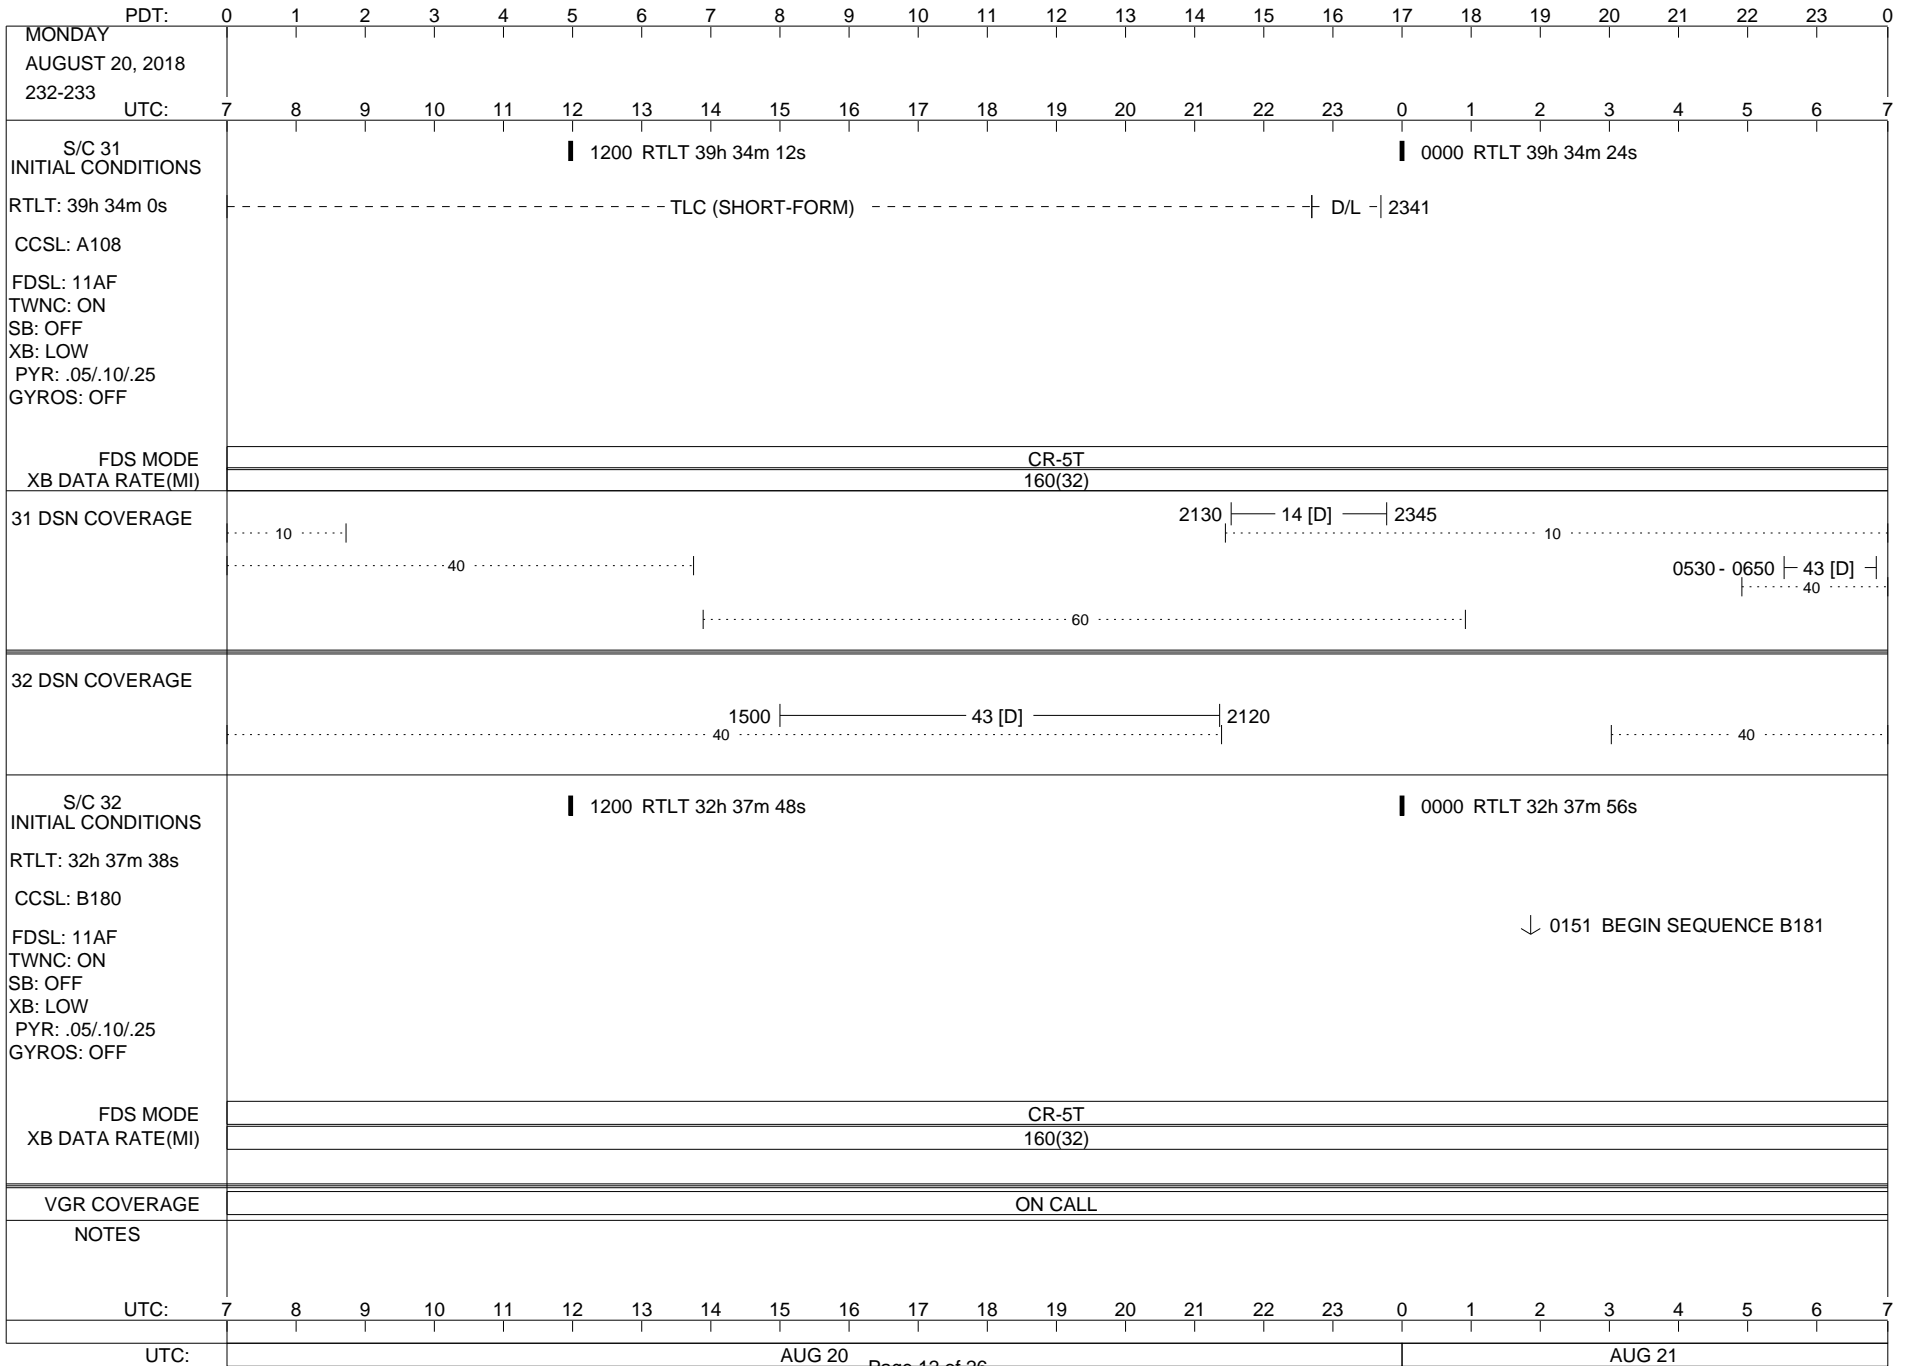

ISSUE DATE: 08/22/18 11:35