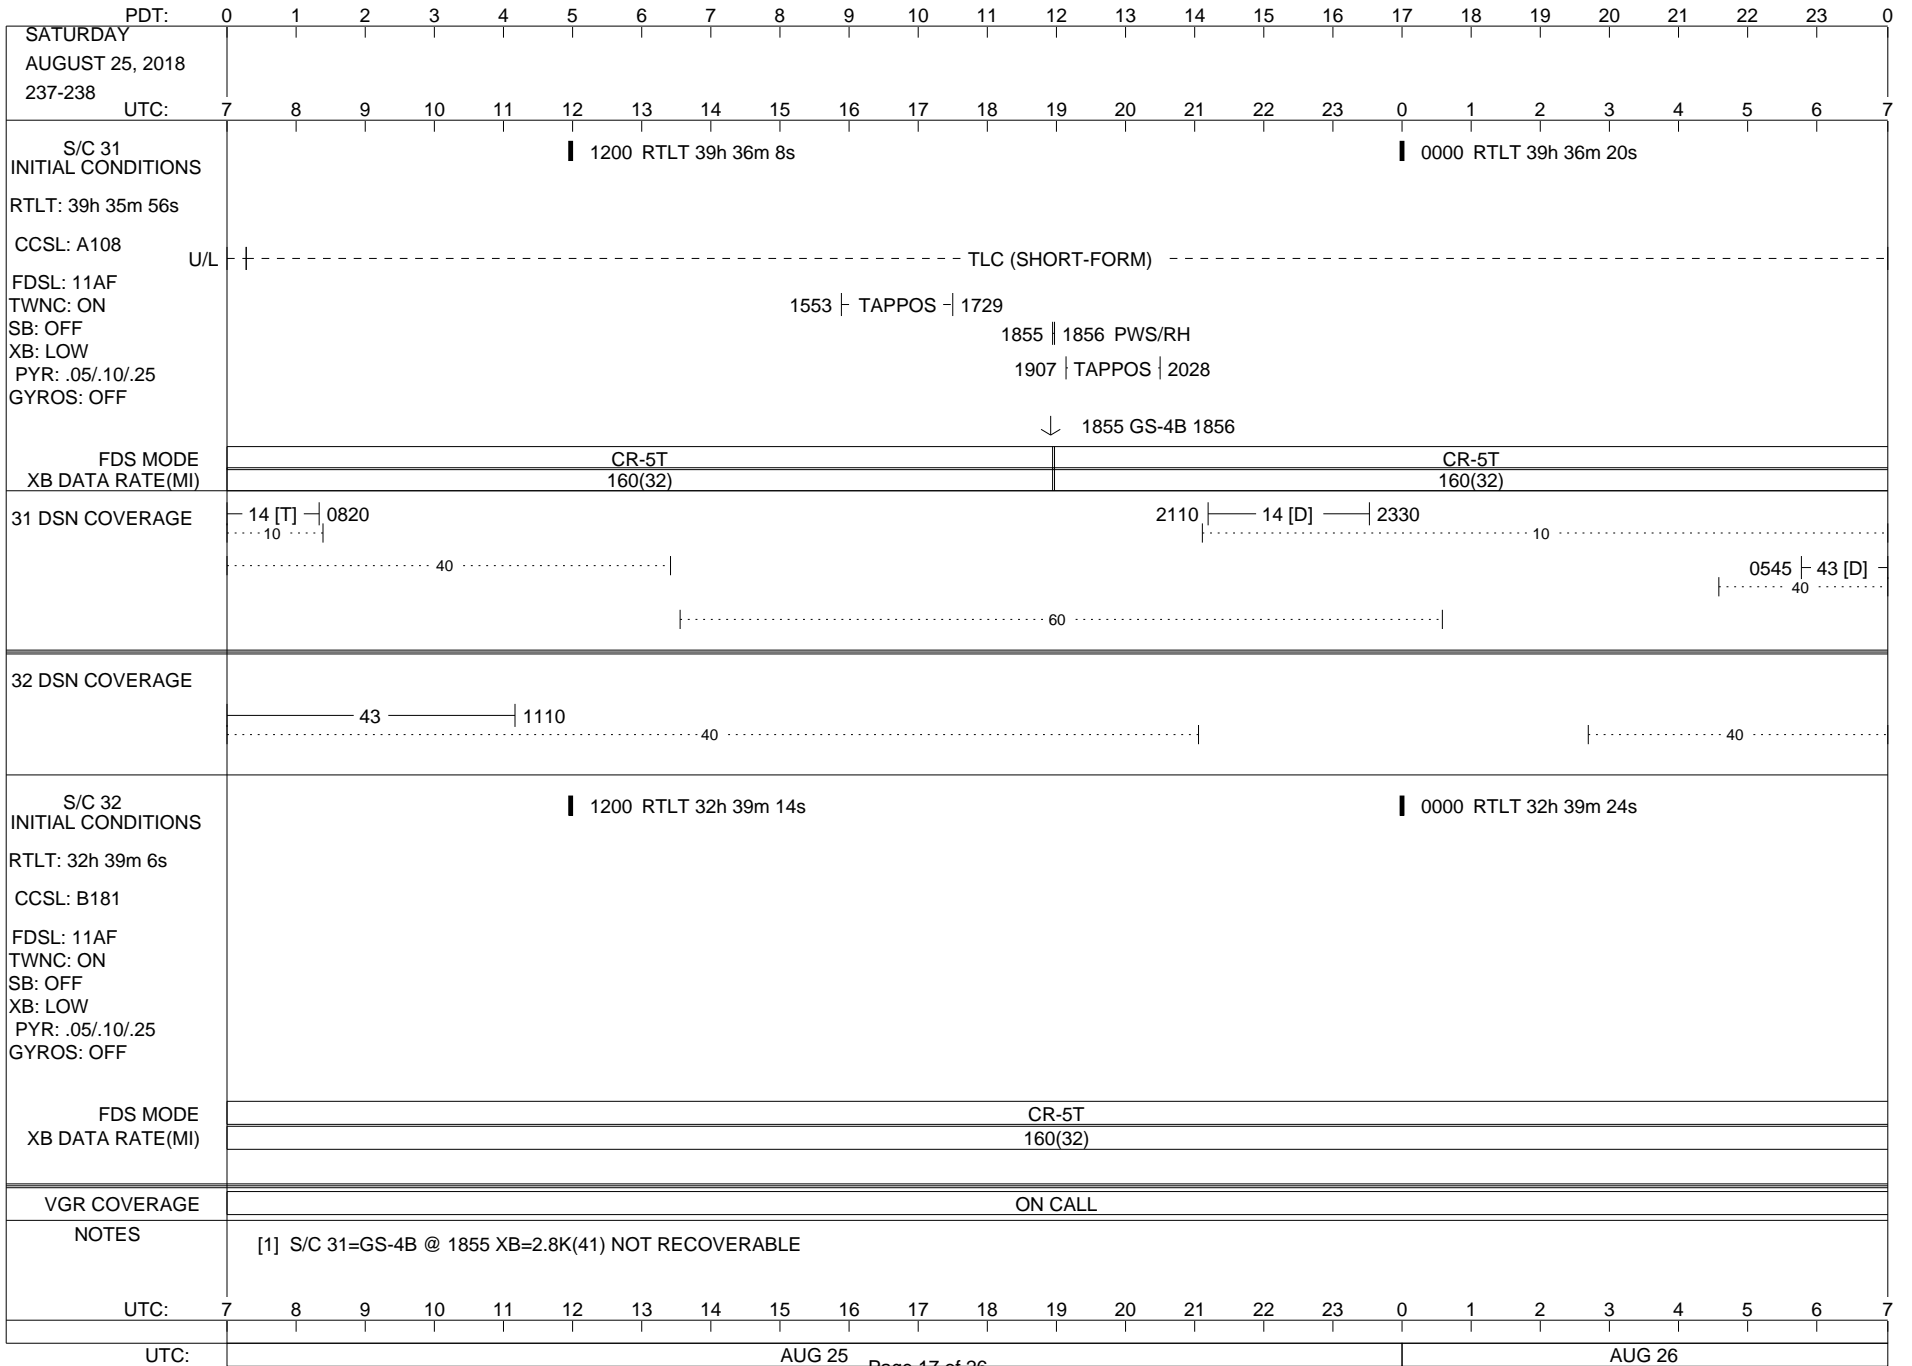

ISSUE DATE: 08/22/18 11:35