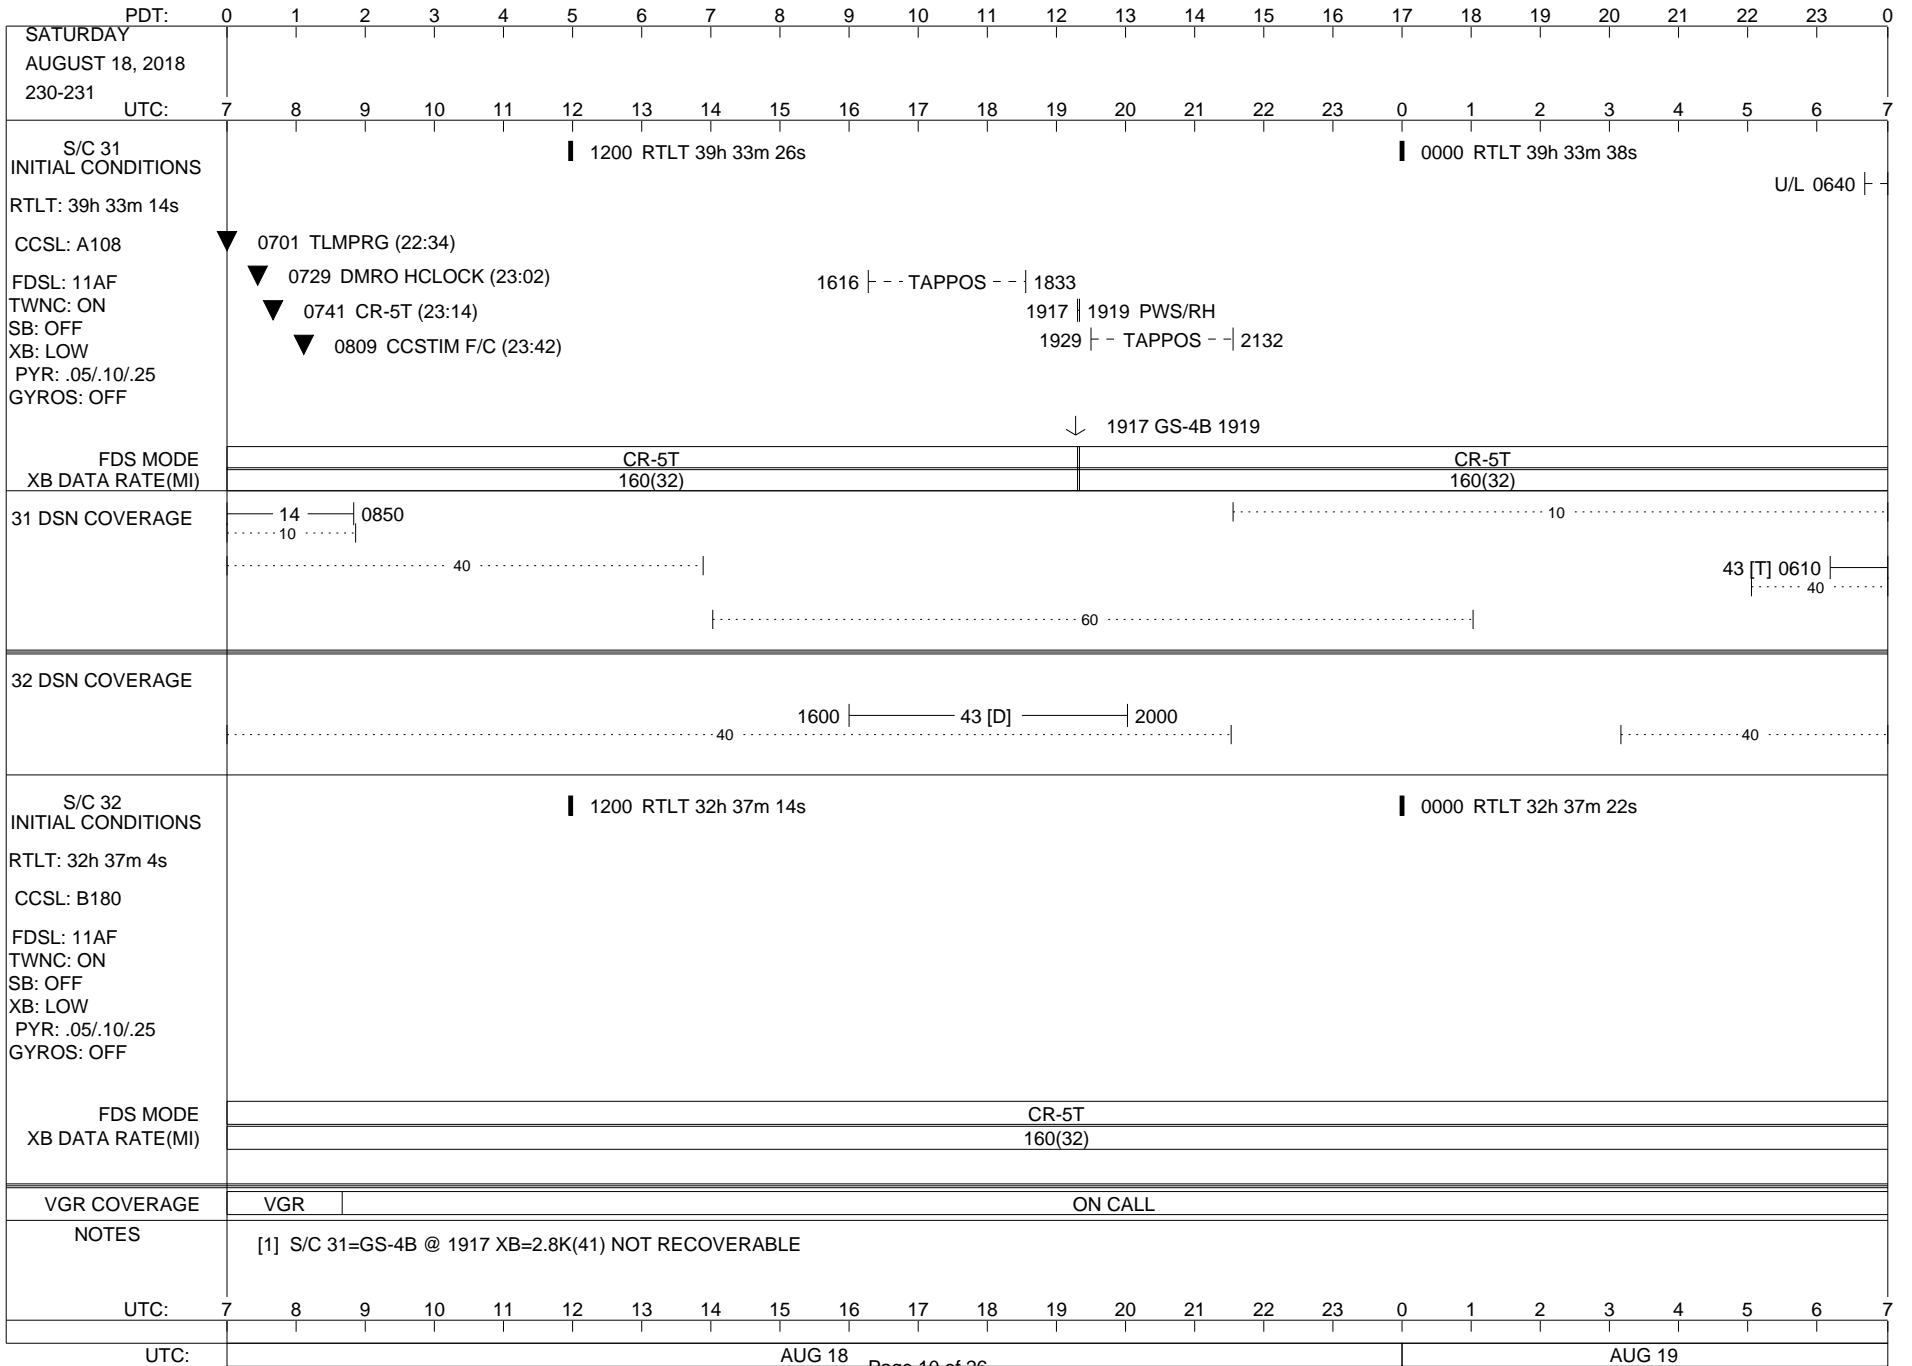

ISSUE DATE: 08/22/18 11:35