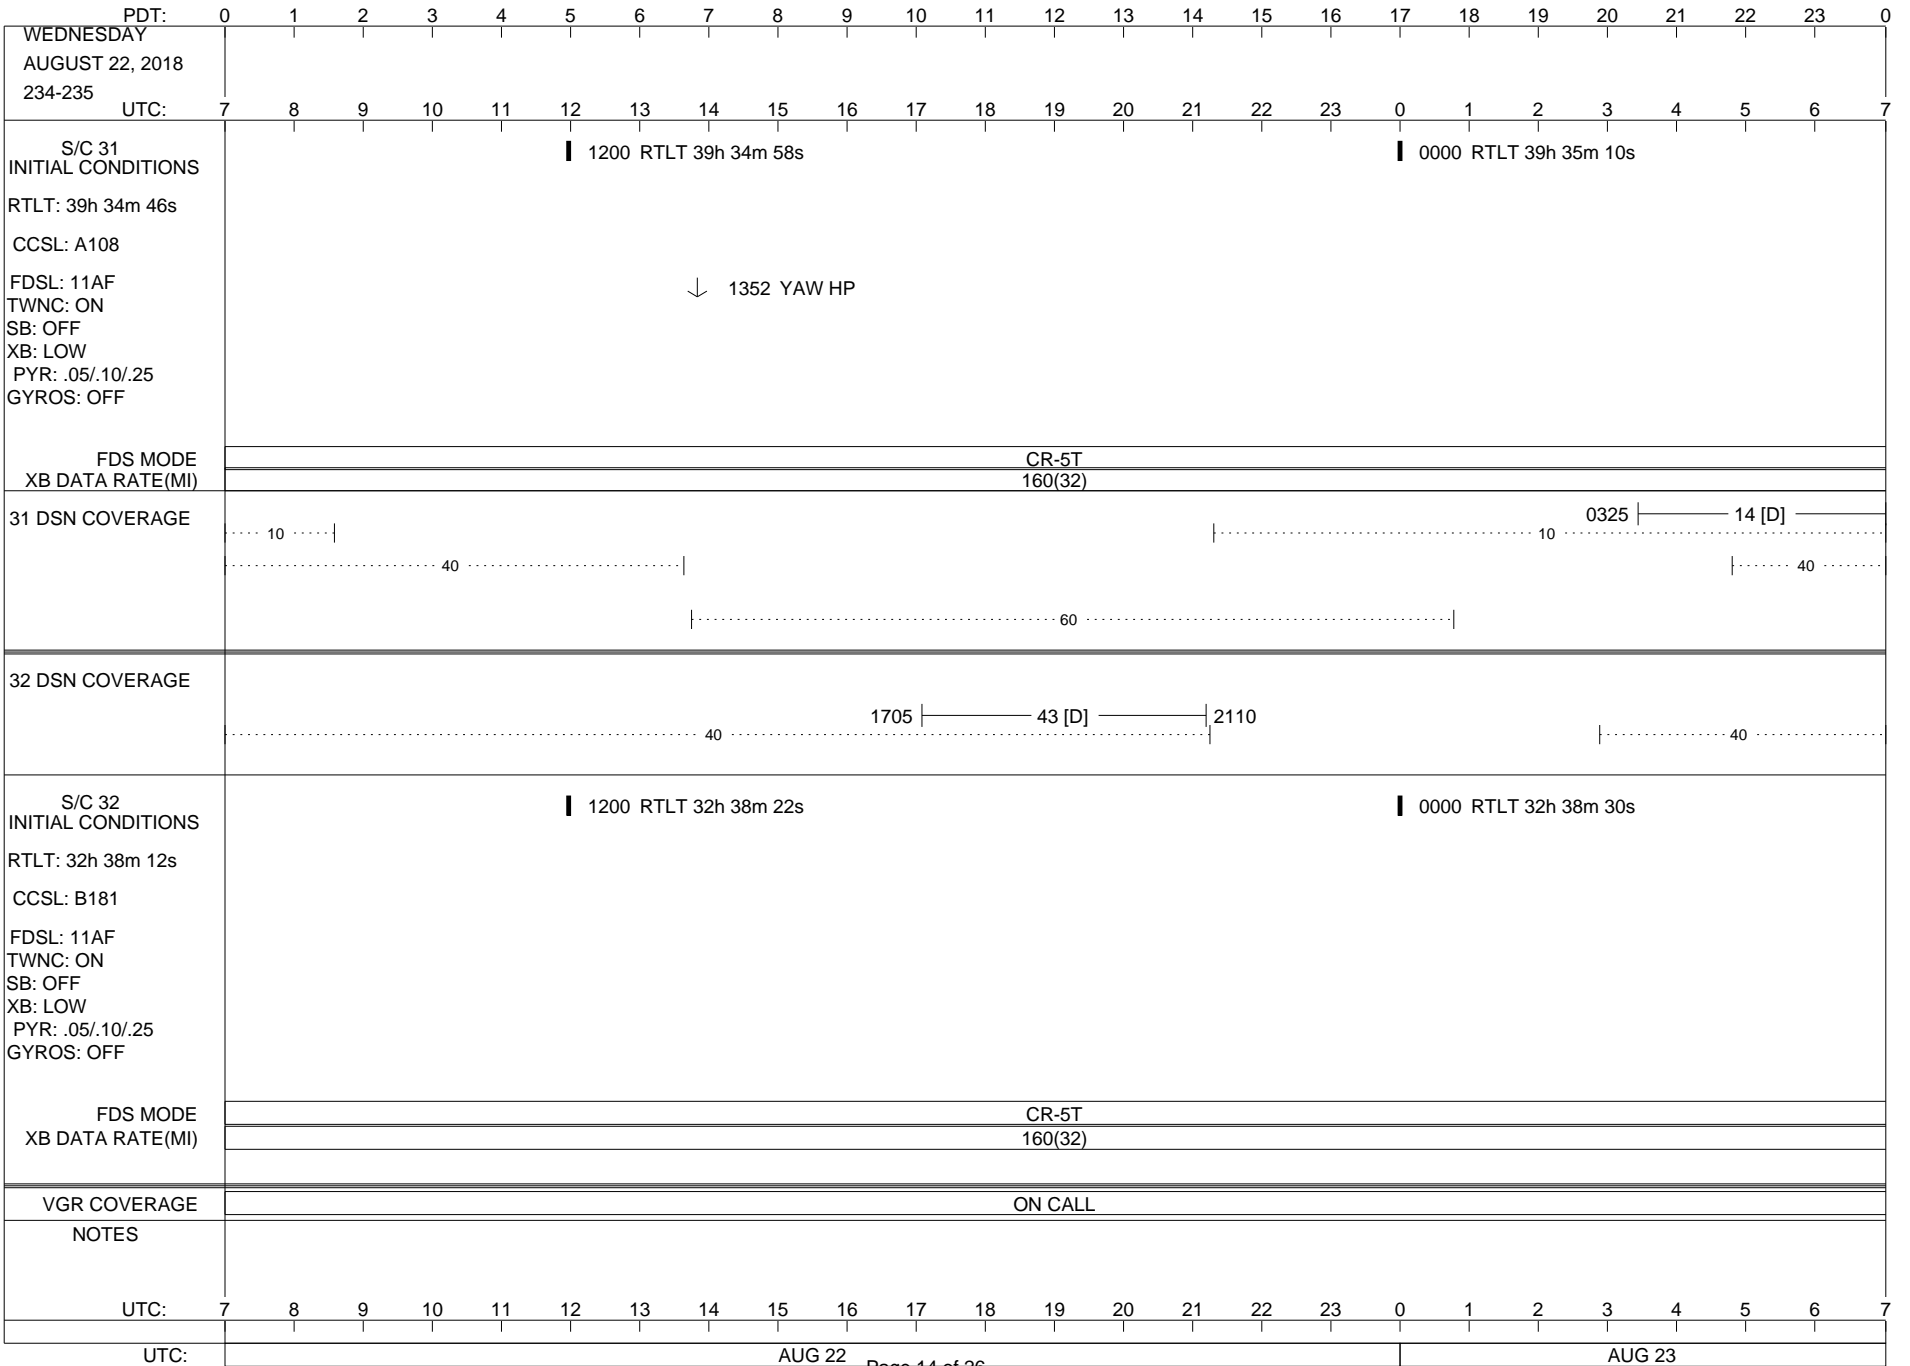

ISSUE DATE: 08/22/18 11:35