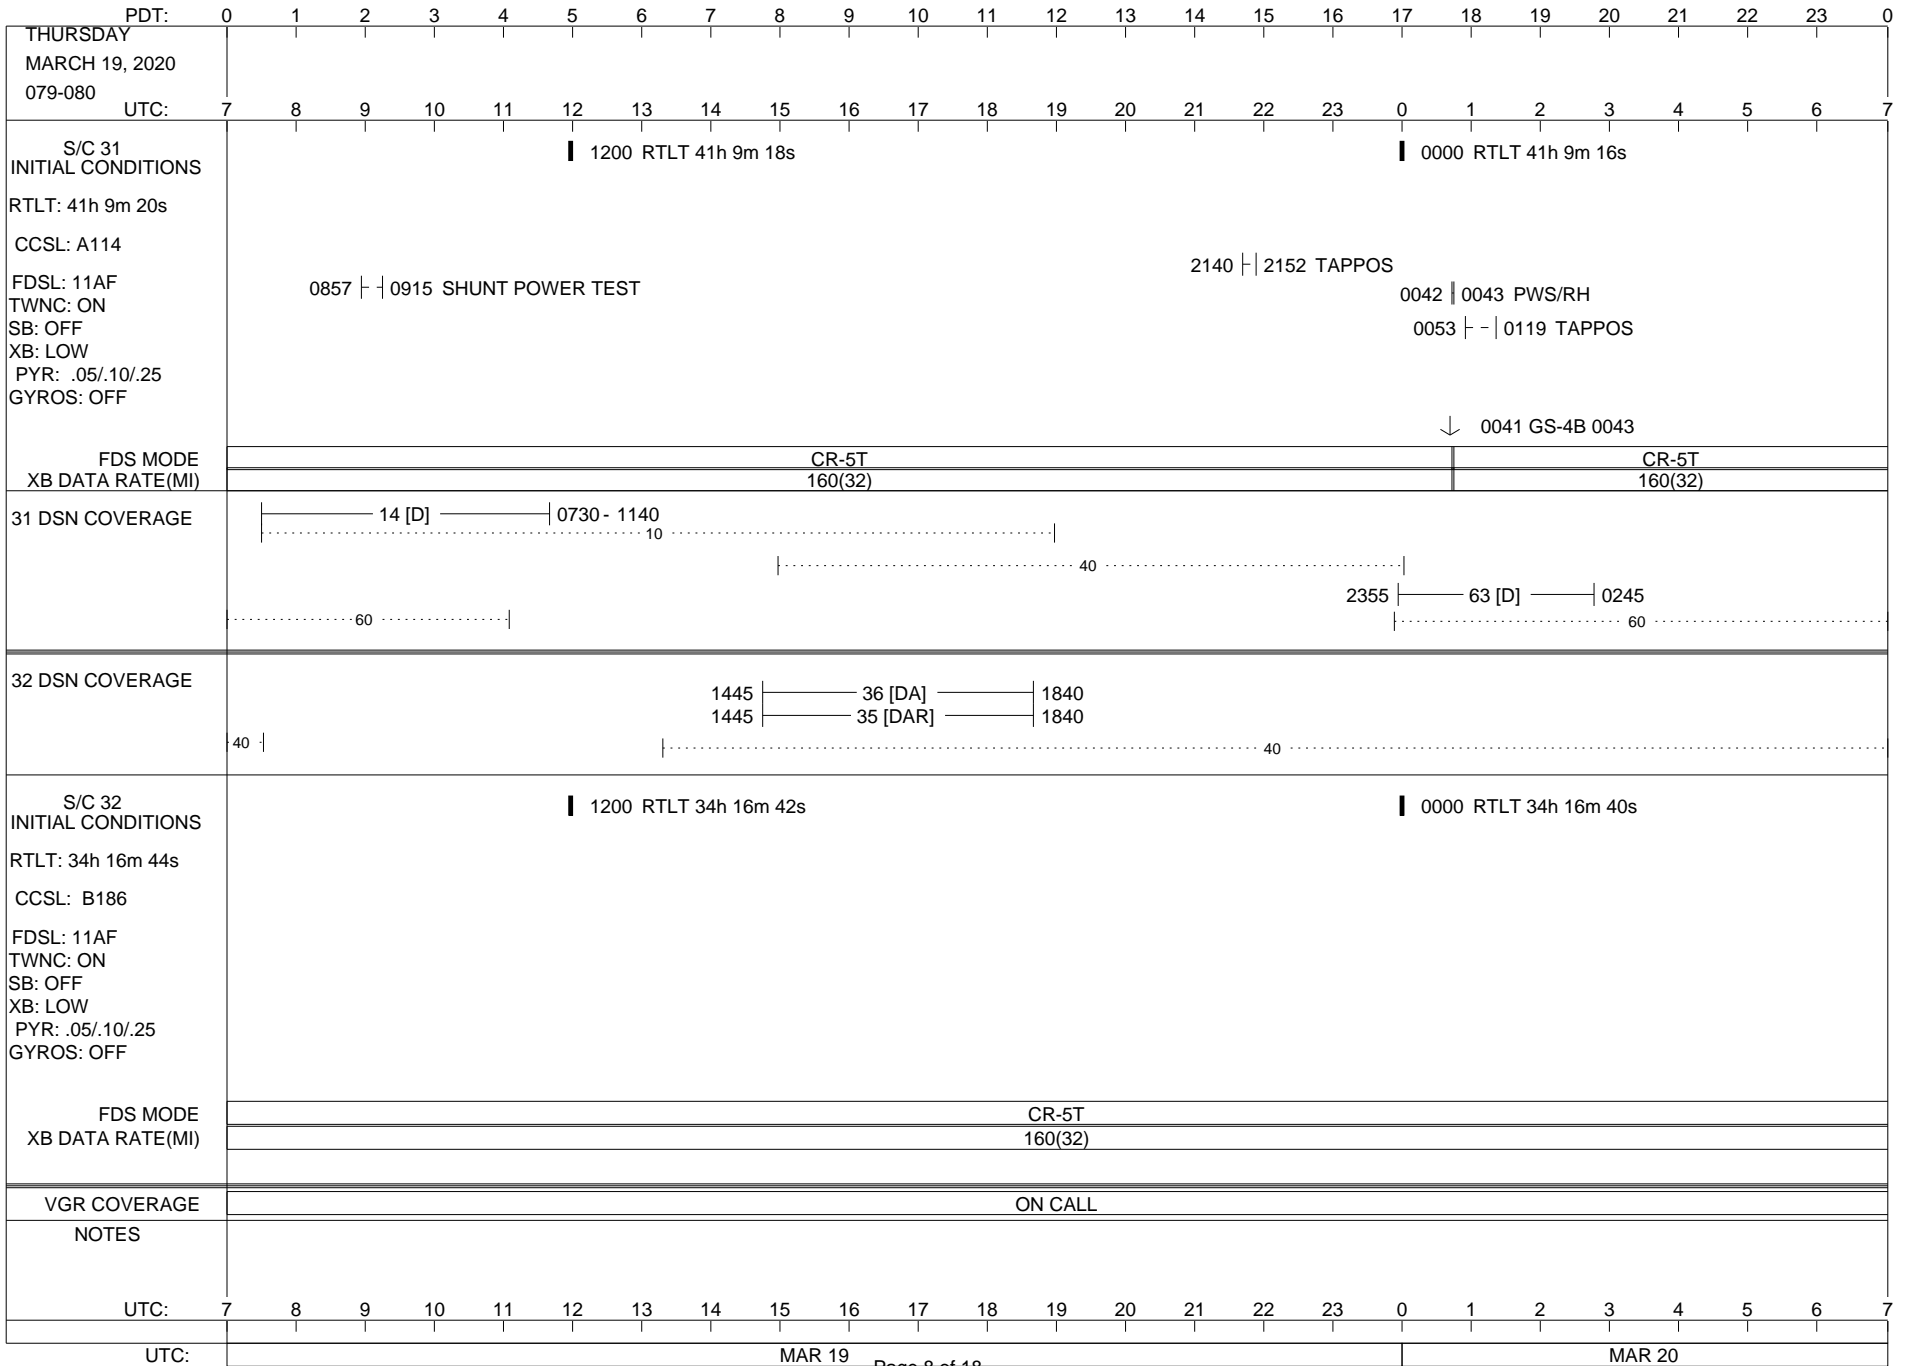

ISSUE DATE: 03/04/20 14:47