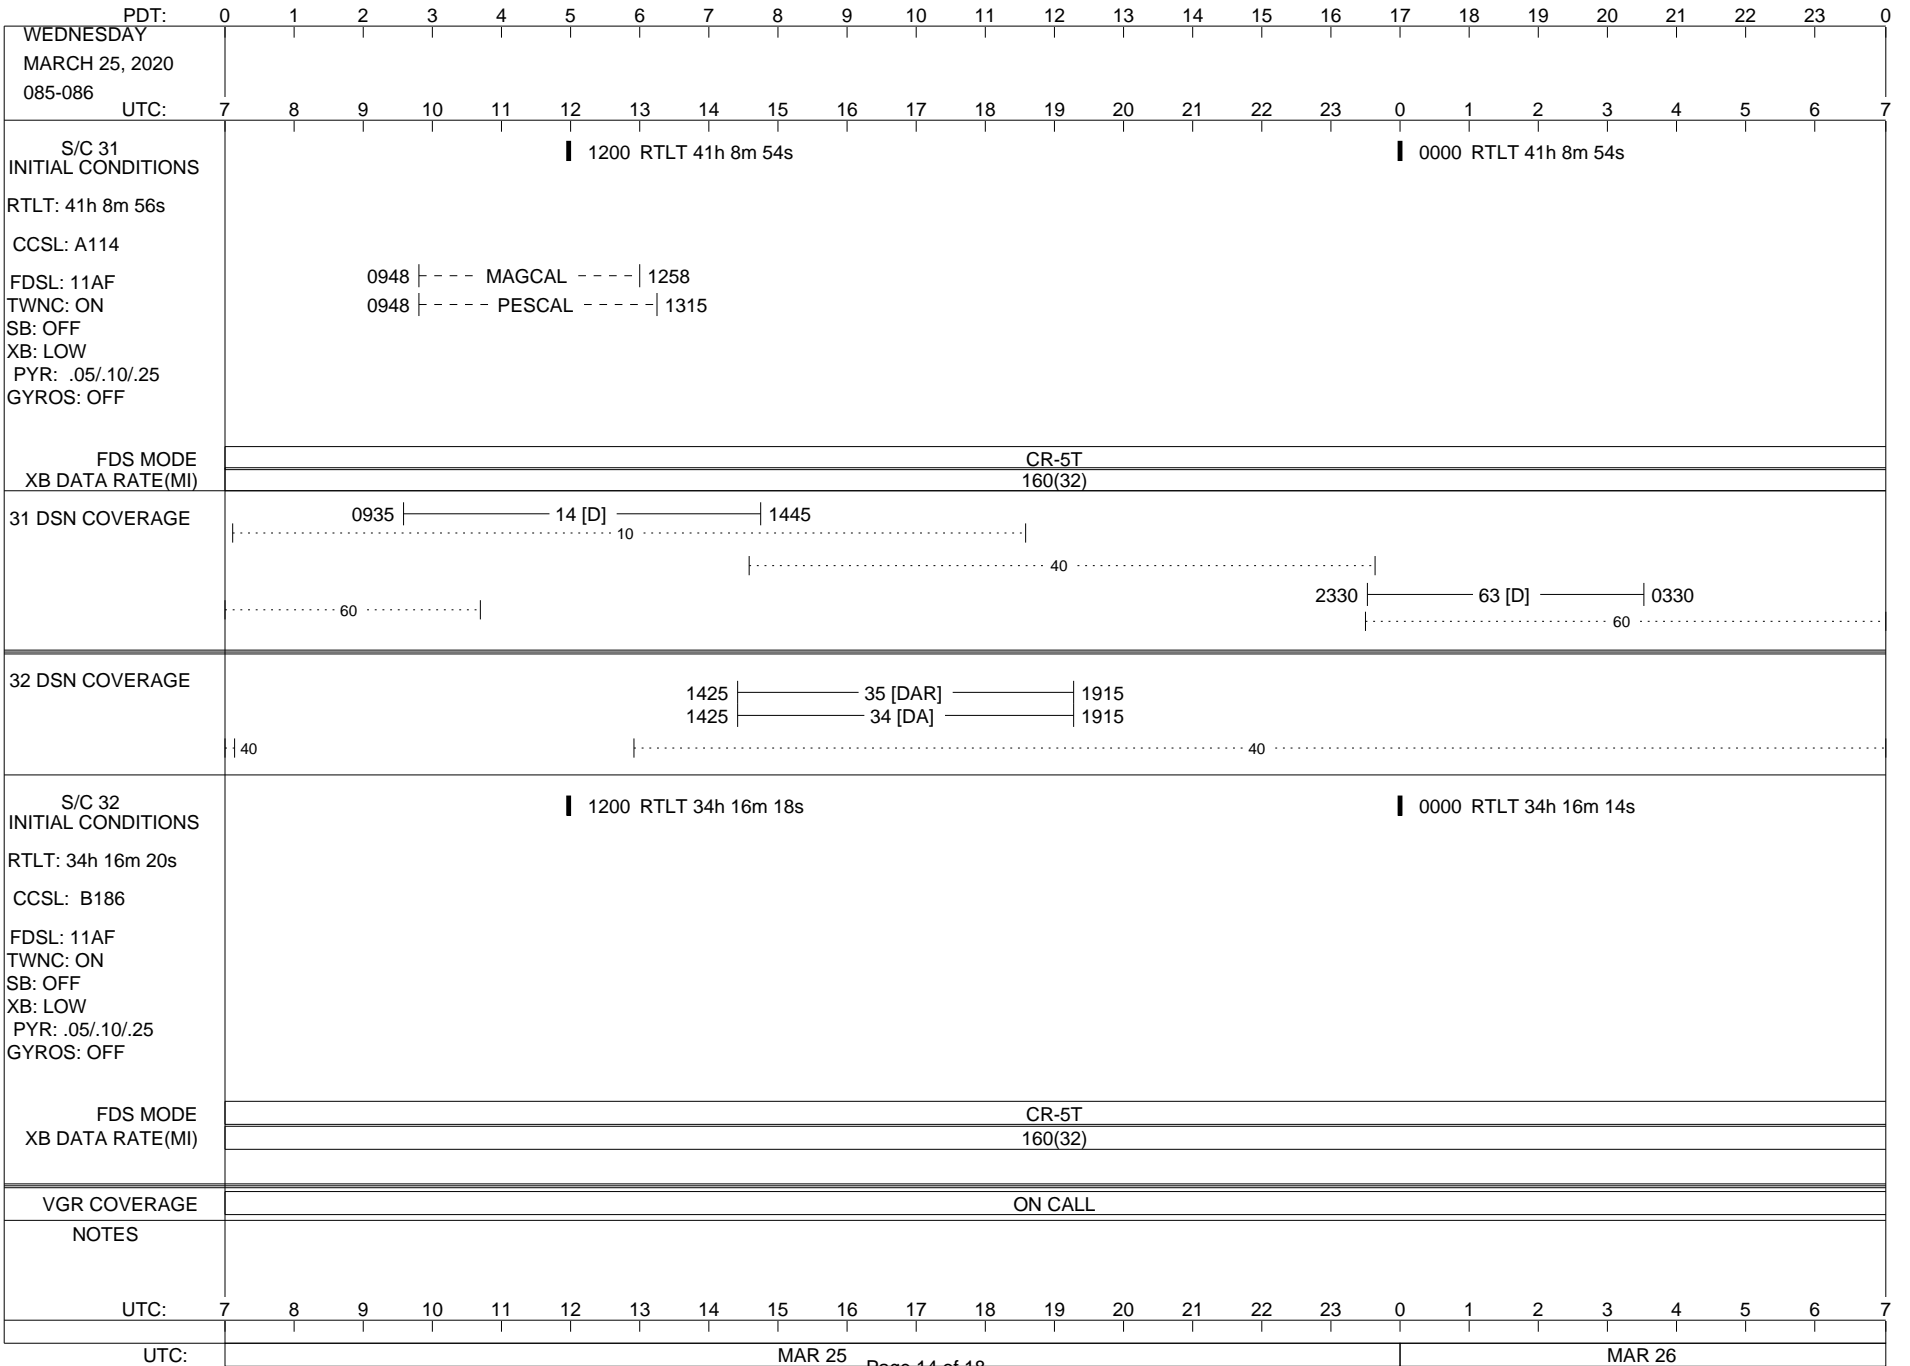

ISSUE DATE: 03/04/20 14:47