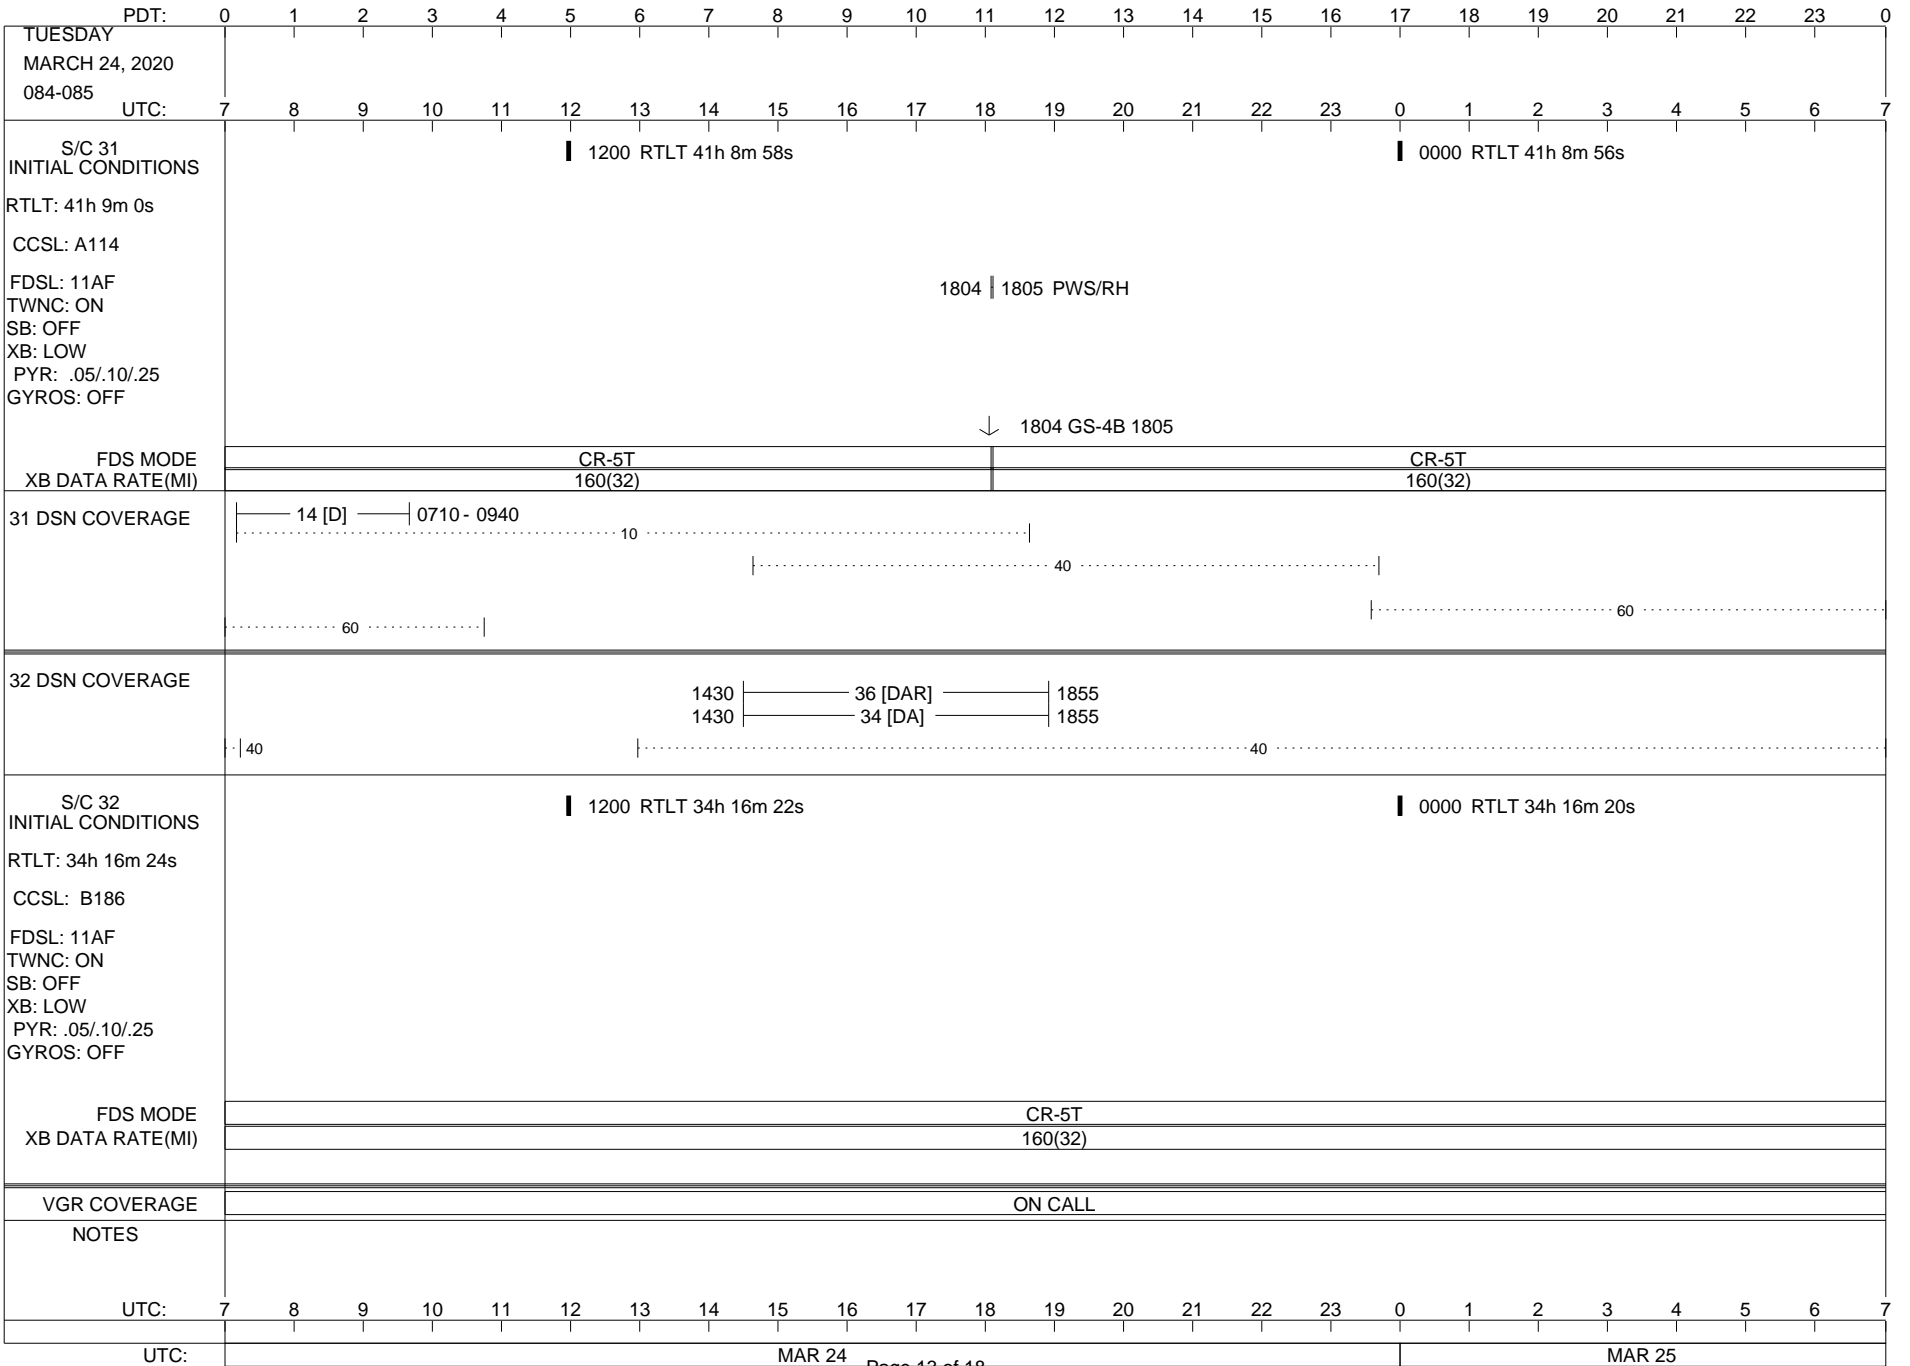

ISSUE DATE: 03/04/20 14:47