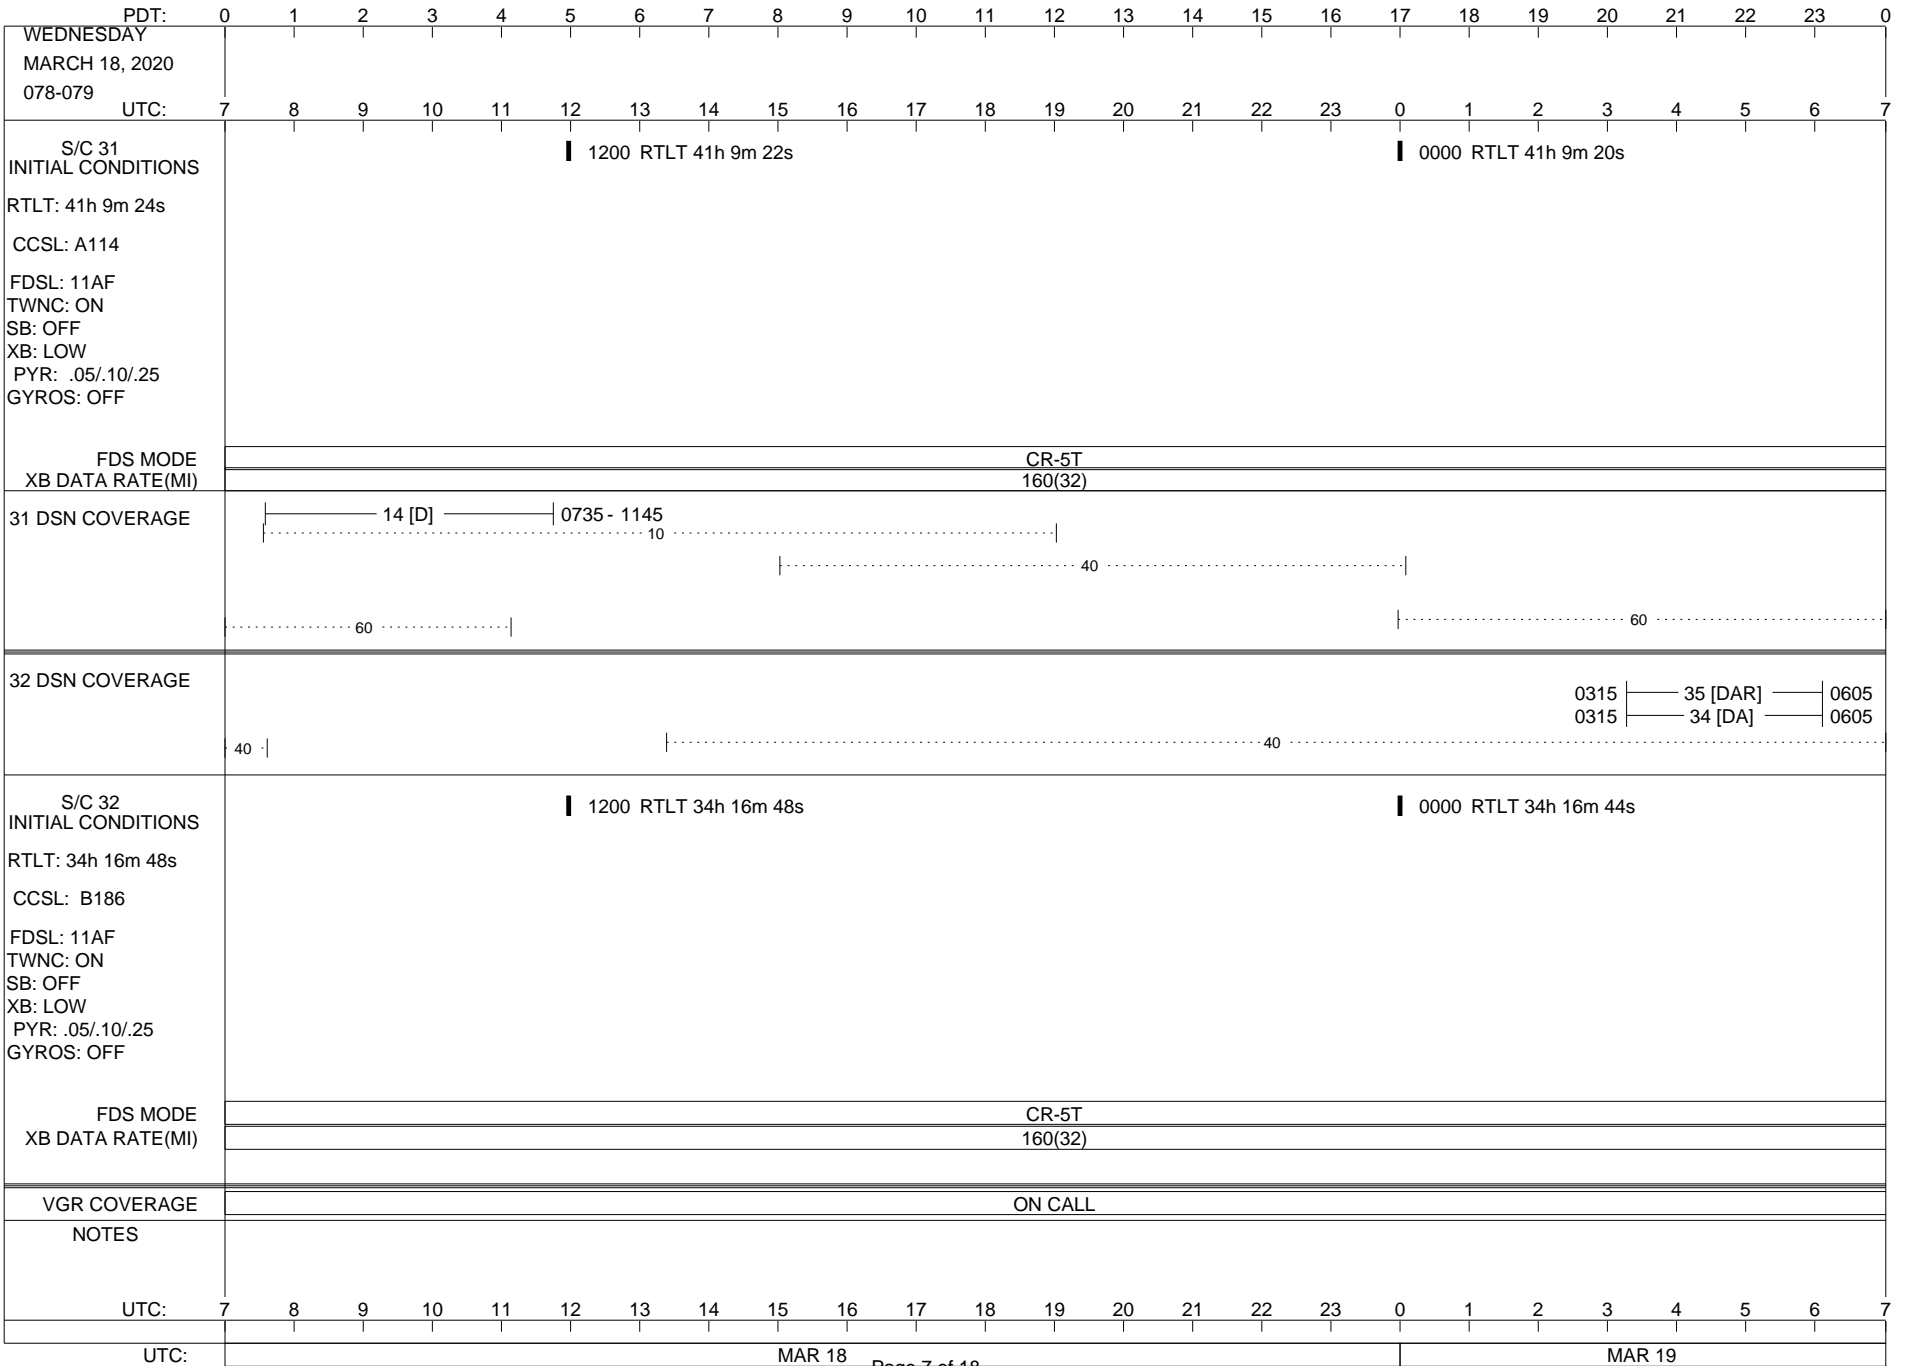

ISSUE DATE: 03/04/20 14:47