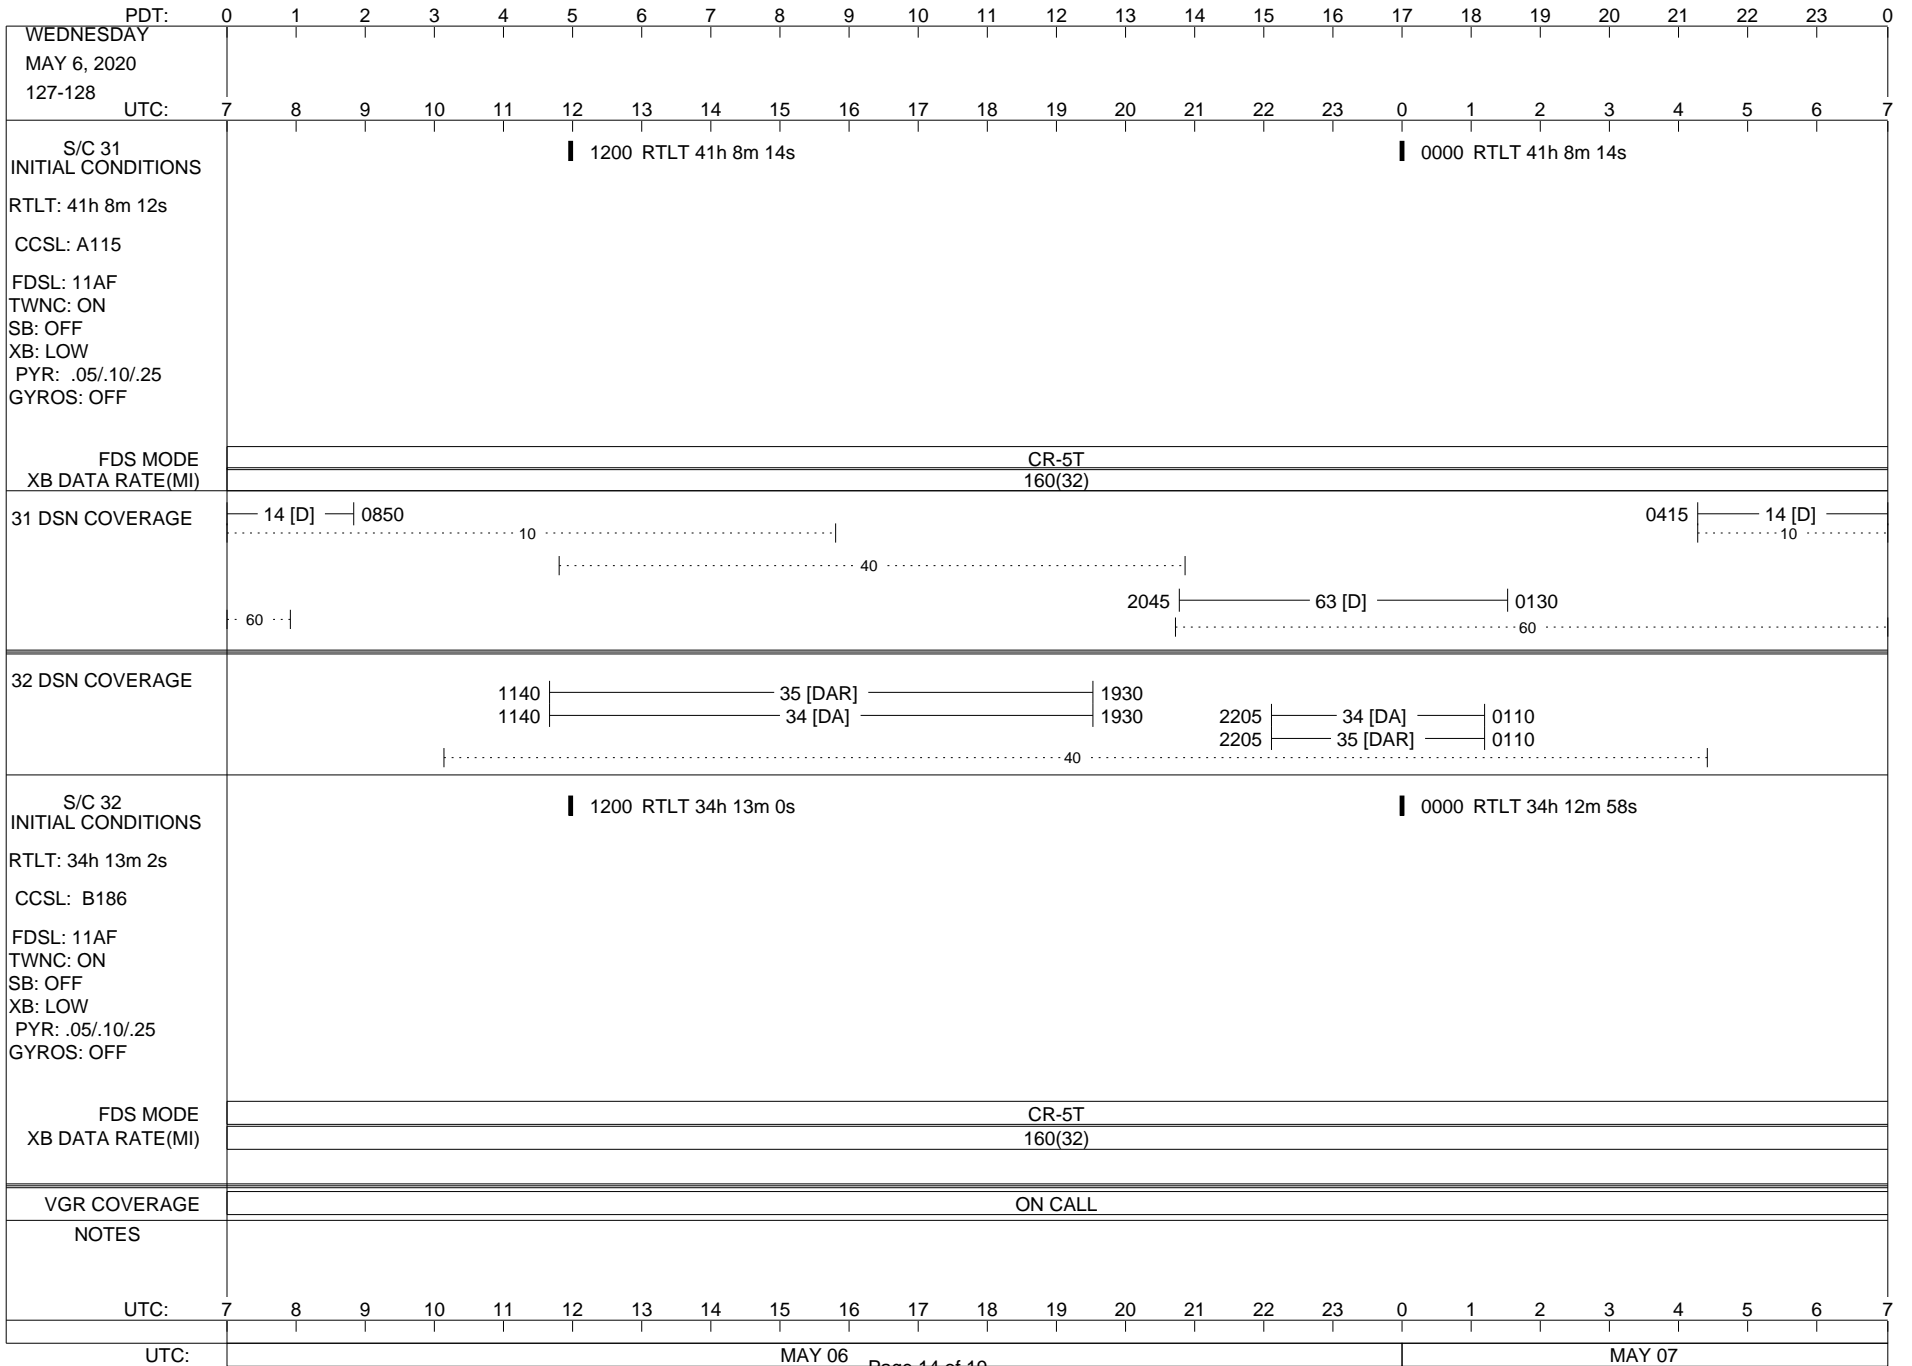

VOYAGER

Space Flight Operations Schedule (SFOS)

Issue Date: April 21, 2020

For the Period: 04/23/20 to 05/11/20 (20/114 – 20/132)

Posted at <https://voyager.jpl.nasa.gov/mission/status/>

LEGEND:

- ▽ = R/T Command (Last chance or Contingency)
- ▼ = R/T Command (Scheduled)
- * = Result of R/T Command
- n = (where n = 1,2,3 ..) Special Note, see bottom of page
- A = Arrayed station
- B = BLF
- D = Downlink only pass
- H = High Power Transmitter
- R = Array Reference Antenna
- T = TLC Uplink
- U = Uplink only pass
- [o] = Ramp-through

ISSUE DATE: 04/24/20 15:18

PDT:	0	1	2	3	4	5	6	7	8	9	10	11	12	13	14	15	16	17	18	19	20	21	22	23	0	
THURSDAY MAY 7, 2020 128-129																										
UTC:	7	8	9	10	11	12	13	14	15	16	17	18	19	20	21	22	23	0	1	2	3	4	5	6	7	
S/C 31 INITIAL CONDITIONS RTLTL: 41h 8m 14s CCSL: A115 FDSL: 11AF TWNC: ON SB: OFF XB: LOW PYR: .05/.10/.25 GYROS: OFF	1200 RTLTL 41h 8m 16s												0000 RTLTL 41h 8m 18s													
FDS MODE	CR-5T												DUMMY (22:08) 0500 ▼													
XB DATA RATE(MI)	160(32)												U/L 0530 - TLC (SHORT-FORM) - - - -													
31 DSN COVERAGE	0730 14 [D]										0415-0645 14 [T]															
 10 10															
 40 40															
 60 60															
	2040 63 [D] 0130									 60															
32 DSN COVERAGE	1135 35 [DAR] 1535										1135 36 [DA] 1535															
 40 40															
S/C 32 INITIAL CONDITIONS RTLTL: 34h 12m 58s CCSL: B186 FDSL: 11AF TWNC: ON SB: OFF XB: LOW PYR: .05/.10/.25 GYROS: OFF	1200 RTLTL 34h 12m 56s												0000 RTLTL 34h 12m 56s													
FDS MODE	CR-5T																									
XB DATA RATE(MI)	160(32)																									
VGR COVERAGE	ON CALL																		VGR	ON CALL						
NOTES																										
UTC:	7	8	9	10	11	12	13	14	15	16	17	18	19	20	21	22	23	0	1	2	3	4	5	6	7	
UTC:	MAY 07														MAY 08											