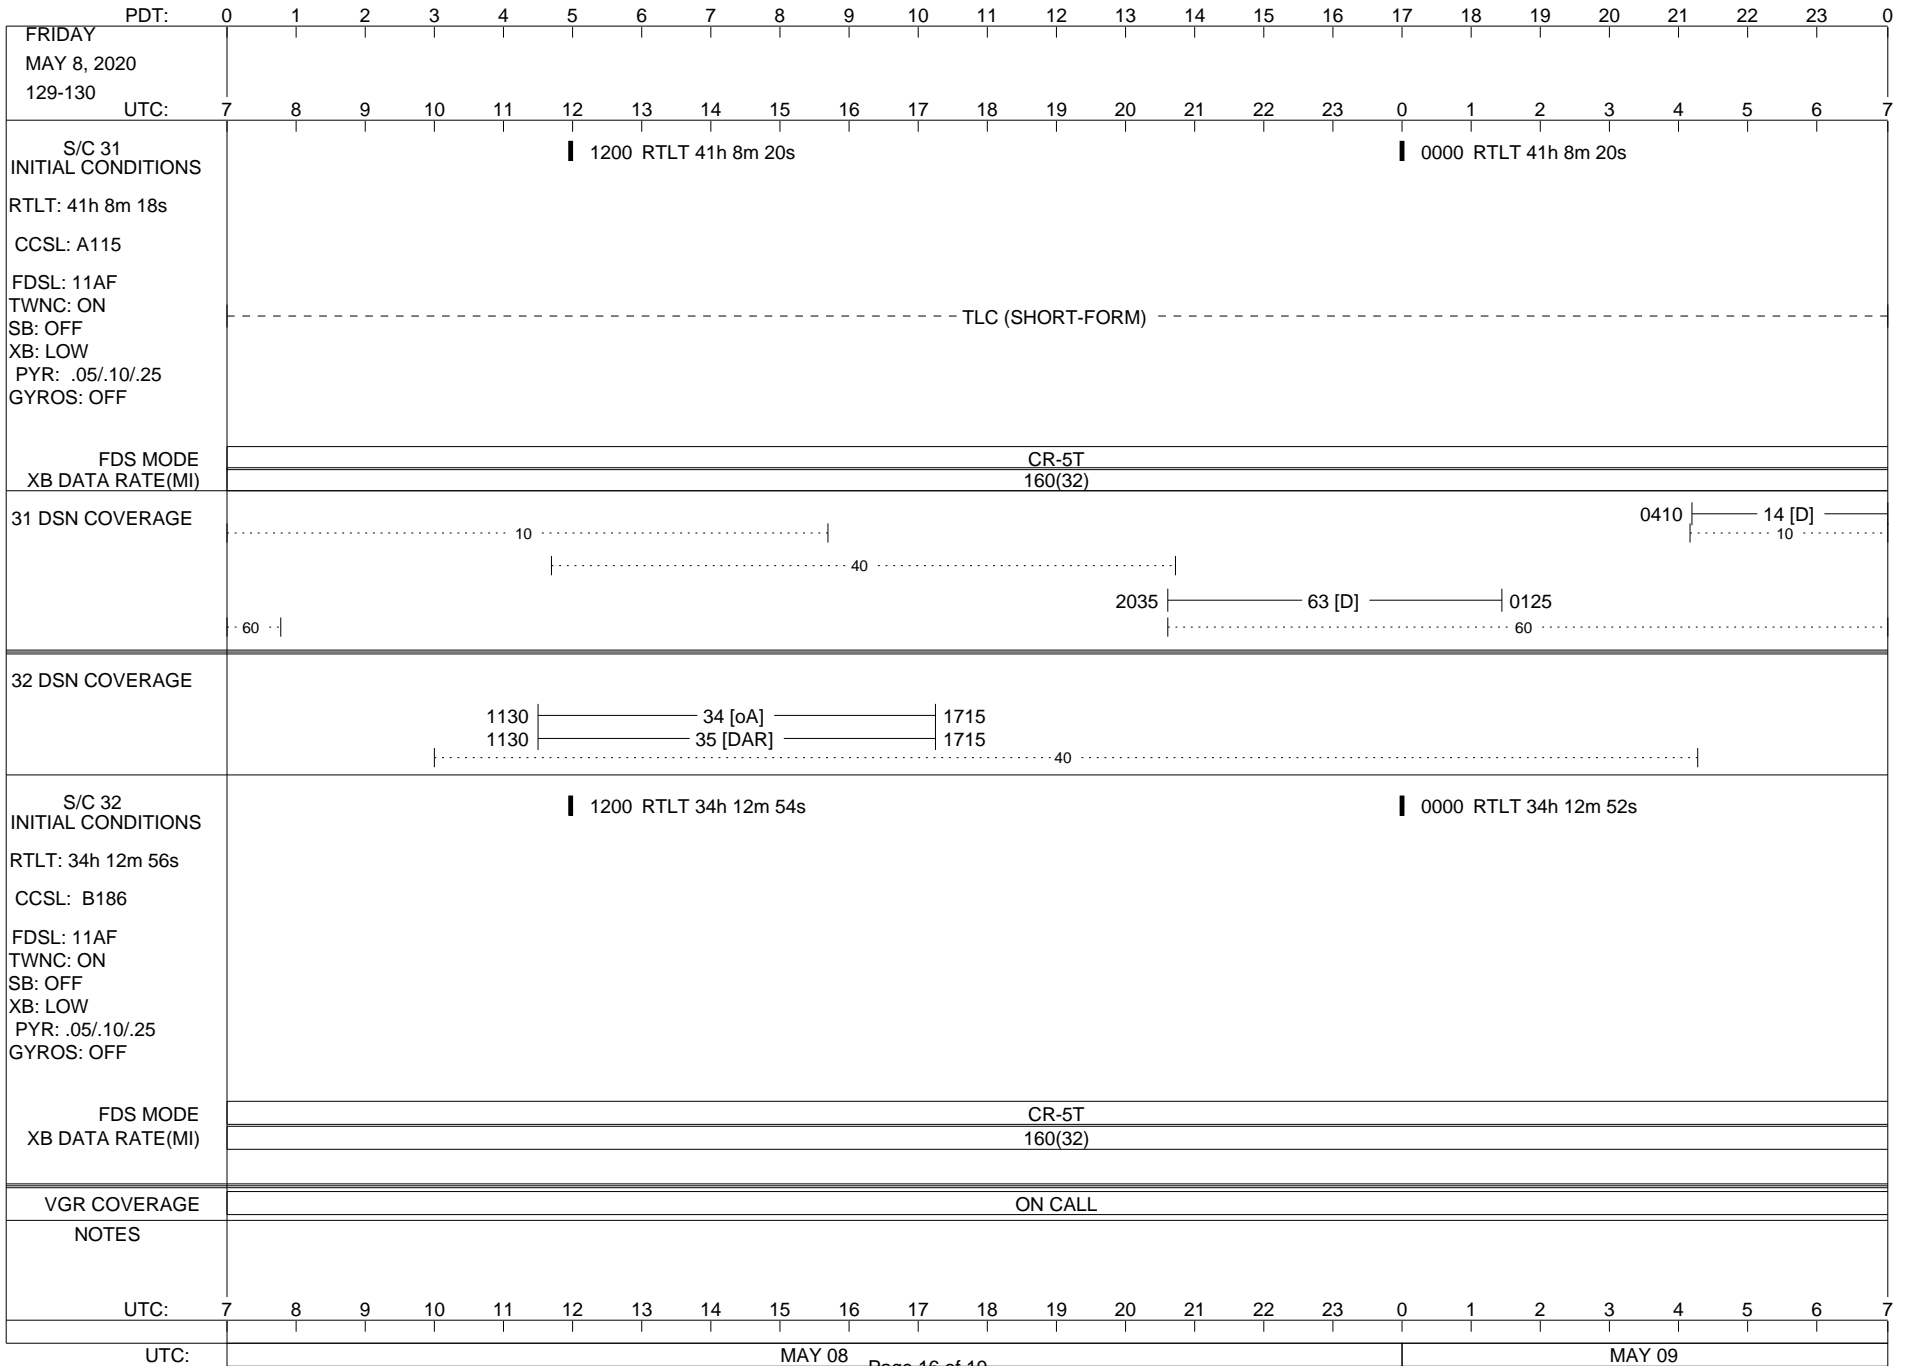

VOYAGER

Space Flight Operations Schedule (SFOS)

Issue Date: April 21, 2020

For the Period: 04/23/20 to 05/11/20 (20/114 – 20/132)

Posted at <https://voyager.jpl.nasa.gov/mission/status/>

LEGEND:

- ▽ = R/T Command (Last chance or Contingency)
- ▼ = R/T Command (Scheduled)
- * = Result of R/T Command
- n = (where n = 1,2,3 ..) Special Note, see bottom of page
- A = Arrayed station
- B = BLF
- D = Downlink only pass
- H = High Power Transmitter
- R = Array Reference Antenna
- T = TLC Uplink
- U = Uplink only pass
- [o] = Ramp-through

ISSUE DATE: 04/24/20 15:18

PDT:	0	1	2	3	4	5	6	7	8	9	10	11	12	13	14	15	16	17	18	19	20	21	22	23	0	
THURSDAY MAY 7, 2020 128-129																										
UTC:	7	8	9	10	11	12	13	14	15	16	17	18	19	20	21	22	23	0	1	2	3	4	5	6	7	
S/C 31 INITIAL CONDITIONS RTLTL: 41h 8m 14s CCSL: A115 FDSL: 11AF TWNC: ON SB: OFF XB: LOW PYR: .05/.10/.25 GYROS: OFF	1200 RTLTL 41h 8m 16s												0000 RTLTL 41h 8m 18s													
FDS MODE	CR-5T												DUMMY (22:08) 0500 ▼													
XB DATA RATE(MI)	160(32)												U/L 0530 - TLC (SHORT-FORM) - - - -													
31 DSN COVERAGE	0730 14 [D]										0415-0645 14 [T]															
 10 10															
 40 40															
 60 60															
	2040 63 [D] 0130									 60															
32 DSN COVERAGE	1135 35 [DAR] 1535										1135 36 [DA] 1535															
 40 40															
S/C 32 INITIAL CONDITIONS RTLTL: 34h 12m 58s CCSL: B186 FDSL: 11AF TWNC: ON SB: OFF XB: LOW PYR: .05/.10/.25 GYROS: OFF	1200 RTLTL 34h 12m 56s												0000 RTLTL 34h 12m 56s													
FDS MODE	CR-5T																									
XB DATA RATE(MI)	160(32)																									
VGR COVERAGE	ON CALL																		VGR	ON CALL						
NOTES																										
UTC:	7	8	9	10	11	12	13	14	15	16	17	18	19	20	21	22	23	0	1	2	3	4	5	6	7	
UTC:	MAY 07														MAY 08											