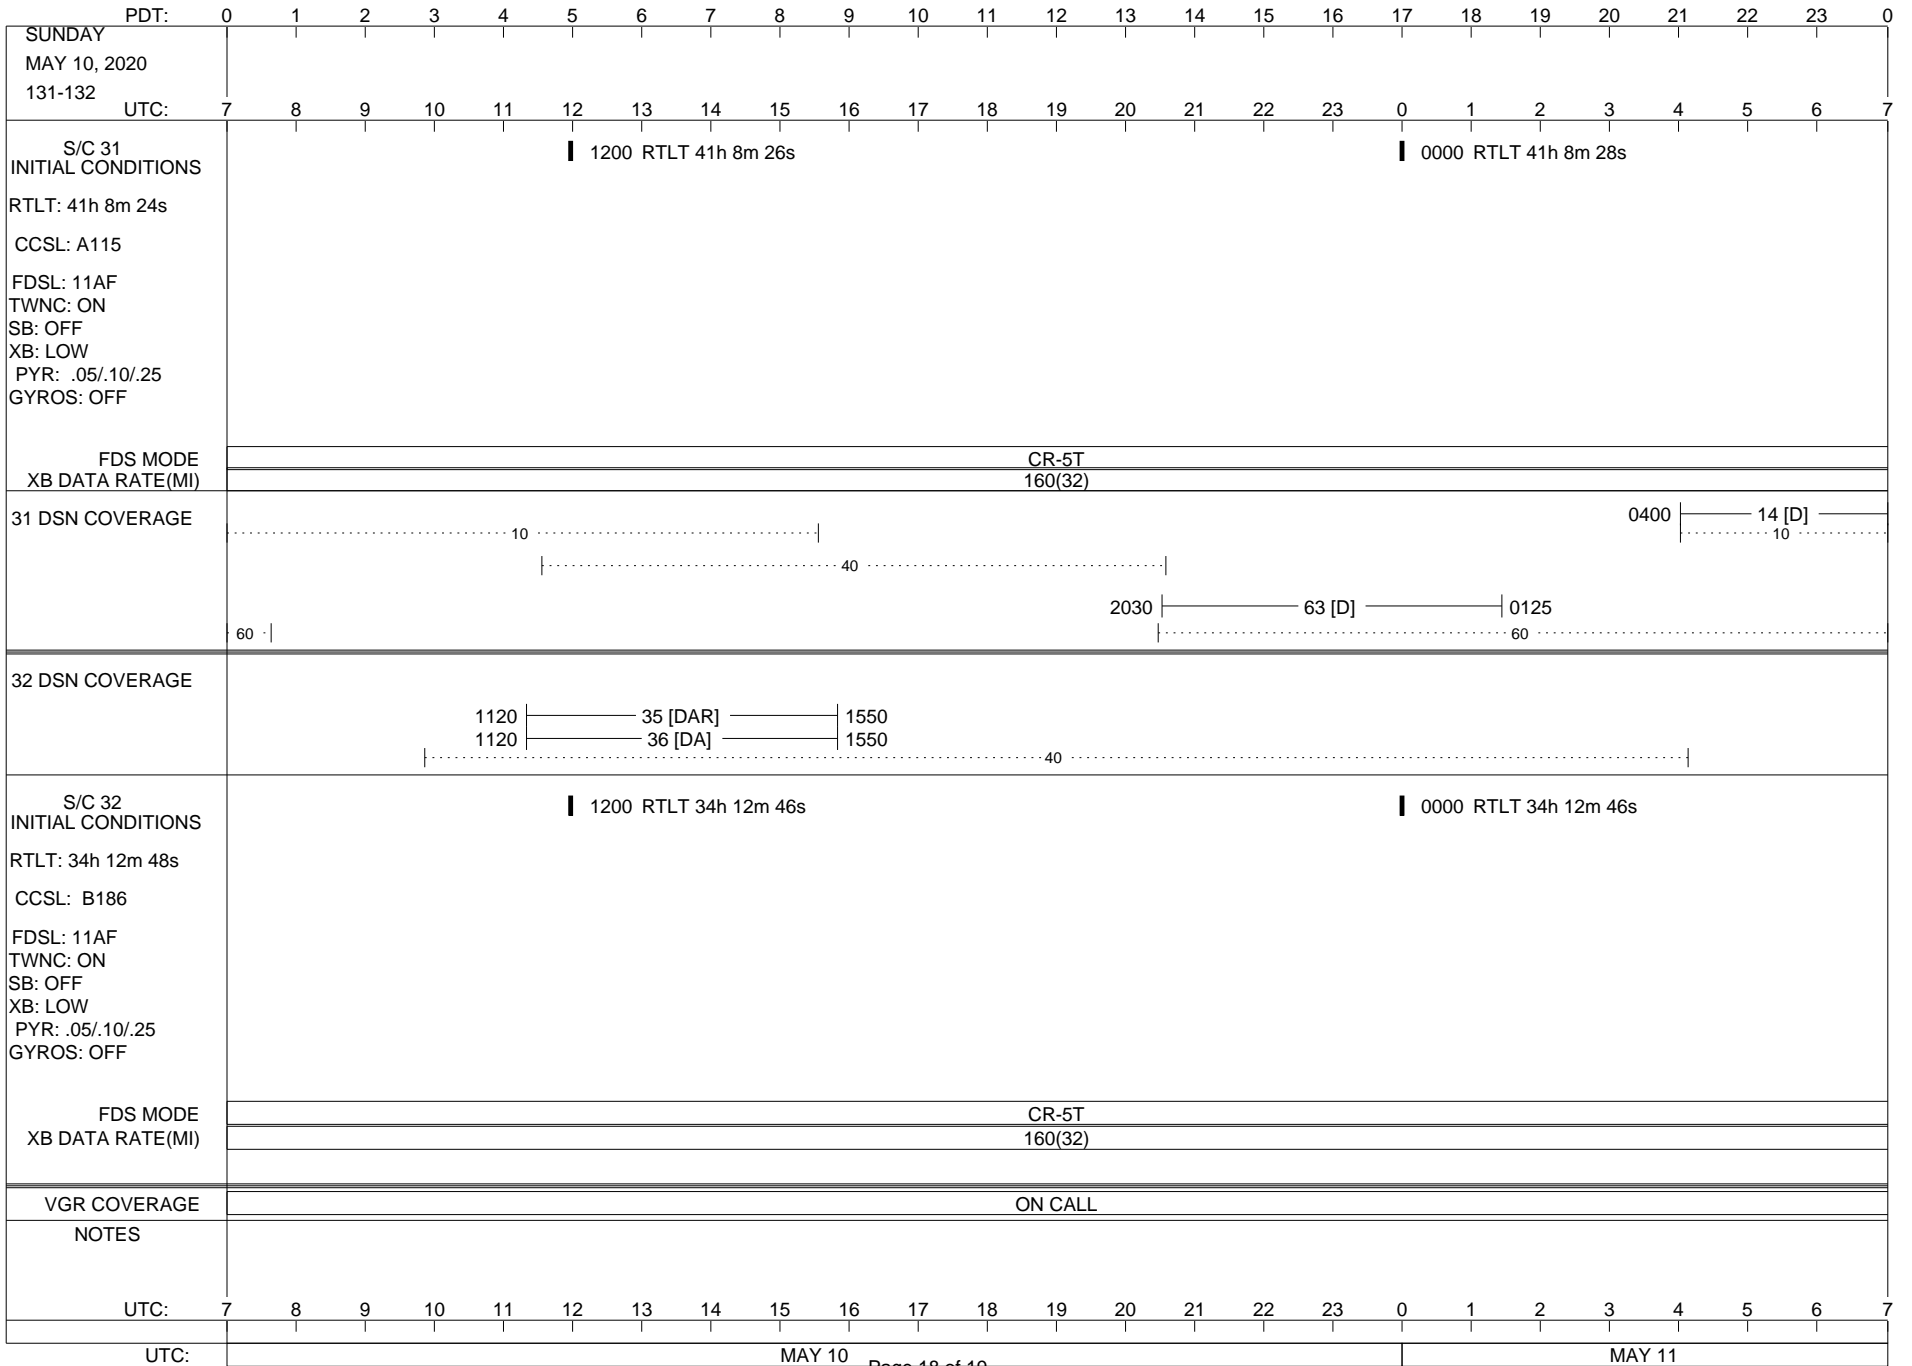

VOYAGER

Space Flight Operations Schedule (SFOS)

Issue Date: April 21, 2020

For the Period: 04/23/20 to 05/11/20 (20/114 – 20/132)

Posted at <https://voyager.jpl.nasa.gov/mission/status/>

LEGEND:

- ▽ = R/T Command (Last chance or Contingency)
- ▼ = R/T Command (Scheduled)
- * = Result of R/T Command
- n = (where n = 1,2,3 ..) Special Note, see bottom of page
- A = Arrayed station
- B = BLF
- D = Downlink only pass
- H = High Power Transmitter
- R = Array Reference Antenna
- T = TLC Uplink
- U = Uplink only pass
- [o] = Ramp-through

ISSUE DATE: 04/24/20 15:18

PDT:	0	1	2	3	4	5	6	7	8	9	10	11	12	13	14	15	16	17	18	19	20	21	22	23	0	
THURSDAY MAY 7, 2020 128-129																										
UTC:	7	8	9	10	11	12	13	14	15	16	17	18	19	20	21	22	23	0	1	2	3	4	5	6	7	
S/C 31 INITIAL CONDITIONS RTLTL: 41h 8m 14s CCSL: A115 FDSL: 11AF TWNC: ON SB: OFF XB: LOW PYR: .05/.10/.25 GYROS: OFF	1200 RTLTL 41h 8m 16s												0000 RTLTL 41h 8m 18s													
FDS MODE	CR-5T												DUMMY (22:08) 0500 ▼													
XB DATA RATE(MI)	160(32)												U/L 0530 - TLC (SHORT-FORM) - - - -													
31 DSN COVERAGE	0730 14 [D]										0415-0645 14 [T]															
 10 10															
 40 40															
 60 60															
	2040 63 [D] 0130									 60															
32 DSN COVERAGE	1135 35 [DAR] 1535										1135 36 [DA] 1535															
 40 40															
S/C 32 INITIAL CONDITIONS RTLTL: 34h 12m 58s CCSL: B186 FDSL: 11AF TWNC: ON SB: OFF XB: LOW PYR: .05/.10/.25 GYROS: OFF	1200 RTLTL 34h 12m 56s												0000 RTLTL 34h 12m 56s													
FDS MODE	CR-5T																									
XB DATA RATE(MI)	160(32)																									
VGR COVERAGE	ON CALL																		VGR	ON CALL						
NOTES																										
UTC:	7	8	9	10	11	12	13	14	15	16	17	18	19	20	21	22	23	0	1	2	3	4	5	6	7	
UTC:	MAY 07														MAY 08											