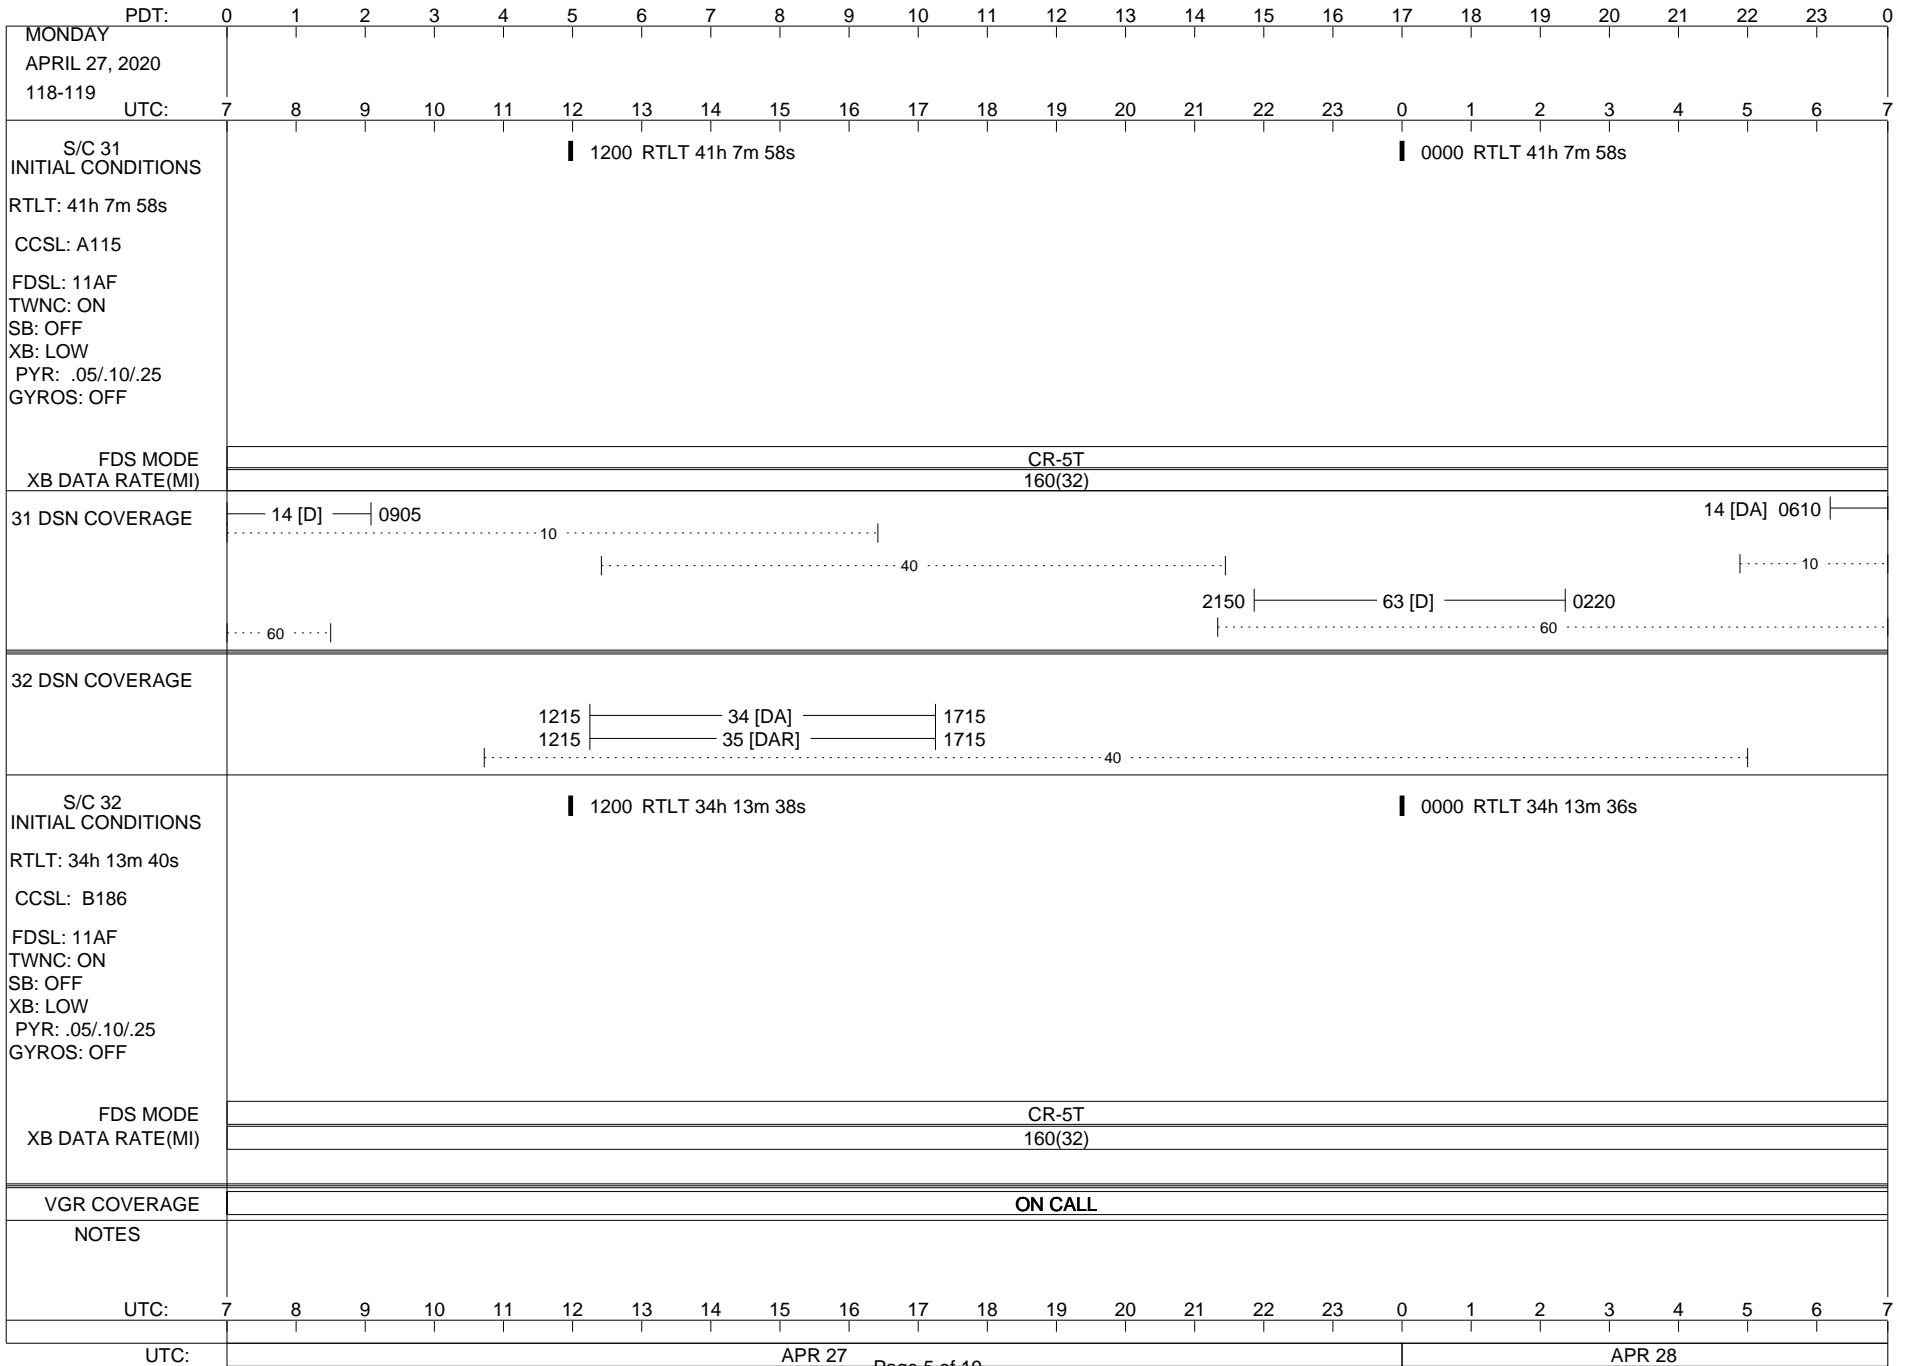

VOYAGER

Space Flight Operations Schedule (SFOS)

Issue Date: April 21, 2020

For the Period: 04/23/20 to 05/11/20 (20/114 – 20/132)

Posted at <https://voyager.jpl.nasa.gov/mission/status/>

LEGEND:

- ▽ = R/T Command (Last chance or Contingency)
- ▼ = R/T Command (Scheduled)
- * = Result of R/T Command
- n = (where n = 1,2,3 ..) Special Note, see bottom of page
- A = Arrayed station
- B = BLF
- D = Downlink only pass
- H = High Power Transmitter
- R = Array Reference Antenna
- T = TLC Uplink
- U = Uplink only pass
- [o] = Ramp-through

02/27/19

PDT:	0	1	2	3	4	5	6	7	8	9	10	11	12	13	14	15	16	17	18	19	20	21	22	23	0		
UTC:	7	8	9	10	11	12	13	14	15	16	17	18	19	20	21	22	23	0	1	2	3	4	5	6	7		
TUESDAY APRIL 28, 2020 119-120																											
S/C 31 INITIAL CONDITIONS RTLT: 41h 7m 58s CCSL: A115 FDSL: 11AF TWNC: ON SB: OFF XB: LOW PYR: .05/.10/.25 GYROS: OFF	1200 RTLT 41h 8m 0s												0000 RTLT 41h 8m 0s														
FDS MODE XB DATA RATE(MI)	CR-5T 160(32)			EL-40 40(30)			CR-5T 160(32)						CR-5T 160(32)														
31 DSN COVERAGE	14 [DA] 1120 0920 26 [DAR] 1120										1540 1620 14 [D]										14 [D] 0610 10						
32 DSN COVERAGE	1210 35 [DA] 1410 1210 36 [DAR] 1410										40																
S/C 32 INITIAL CONDITIONS RTLT: 34h 13m 36s CCSL: B186 FDSL: 11AF TWNC: ON SB: OFF XB: LOW PYR: .05/.10/.25 GYROS: OFF	1200 RTLT 34h 13m 32s												0000 RTLT 34h 13m 30s														
FDS MODE XB DATA RATE(MI)	CR-5T 160(32)																										
VGR COVERAGE	ON CALL			VGR			ON CALL						VGR														
NOTES																											
UTC:	7	8	9	10	11	12	13	14	15	16	17	18	19	20	21	22	23	0	1	2	3	4	5	6	7		
UTC:	APR 28														APR 29												