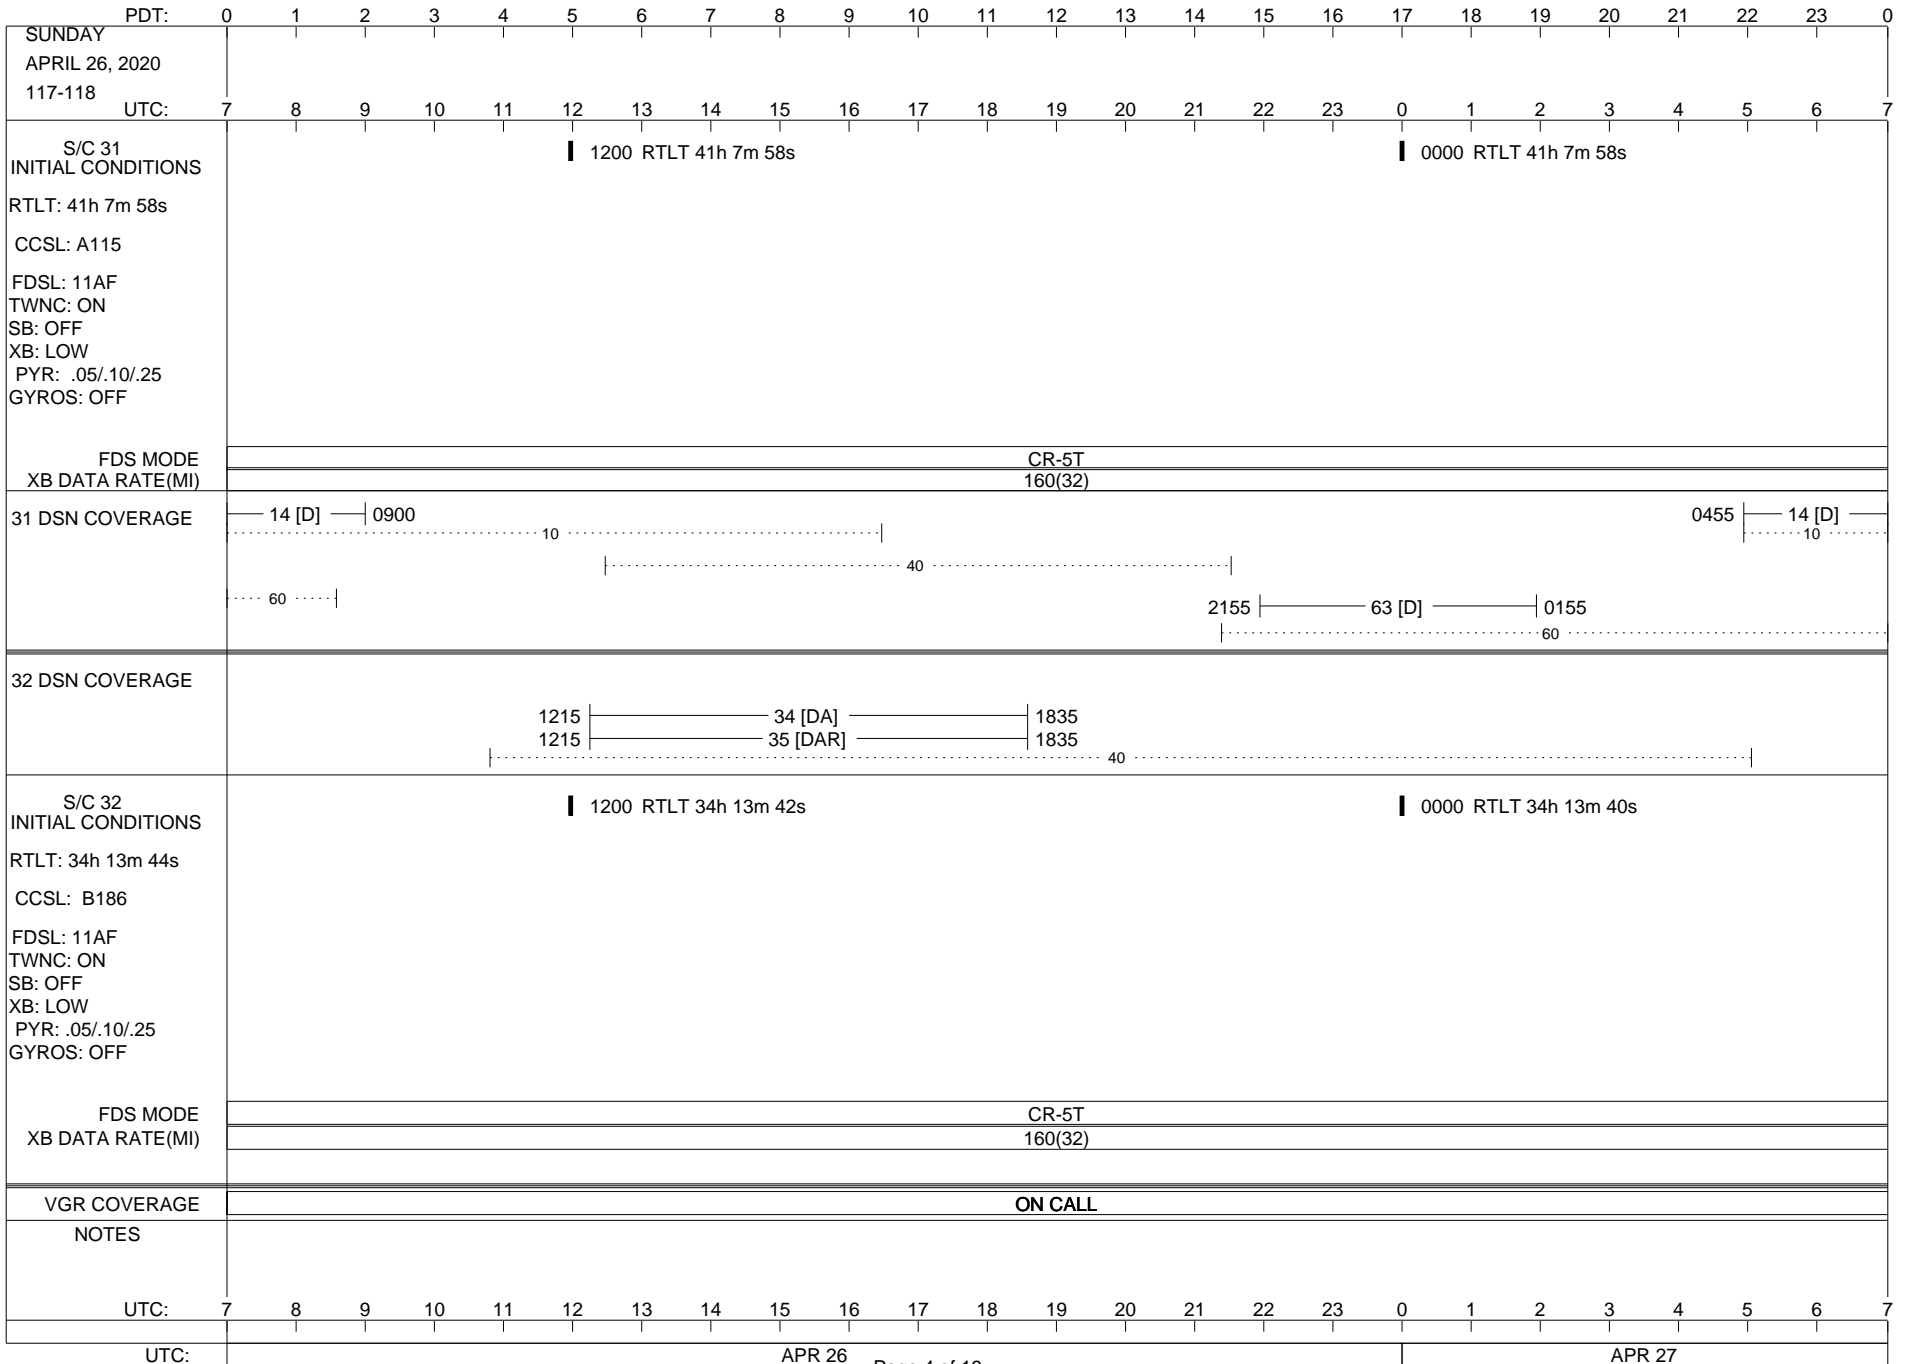

VOYAGER

Space Flight Operations Schedule (SFOS)

Issue Date: April 21, 2020

For the Period: 04/23/20 to 05/11/20 (20/114 – 20/132)

Posted at <https://voyager.jpl.nasa.gov/mission/status/>

LEGEND:

- ▽ = R/T Command (Last chance or Contingency)
- ▼ = R/T Command (Scheduled)
- * = Result of R/T Command
- n = (where n = 1,2,3 ..) Special Note, see bottom of page
- A = Arrayed station
- B = BLF
- D = Downlink only pass
- H = High Power Transmitter
- R = Array Reference Antenna
- T = TLC Uplink
- U = Uplink only pass
- [o] = Ramp-through

02/27/19

PDT:	0	1	2	3	4	5	6	7	8	9	10	11	12	13	14	15	16	17	18	19	20	21	22	23	0		
UTC:	7	8	9	10	11	12	13	14	15	16	17	18	19	20	21	22	23	0	1	2	3	4	5	6	7		
TUESDAY APRIL 28, 2020 119-120																											
S/C 31 INITIAL CONDITIONS RTLT: 41h 7m 58s CCSL: A115 FDSL: 11AF TWNC: ON SB: OFF XB: LOW PYR: .05/.10/.25 GYROS: OFF	1200 RTLT 41h 8m 0s												0000 RTLT 41h 8m 0s														
FDS MODE XB DATA RATE(MI)	CR-5T 160(32)			EL-40 40(30)			CR-5T 160(32)						CR-5T 160(32)														
31 DSN COVERAGE	14 [DA] 1120 0920 26 [DAR] 1120										1540 1620 14 [D]										14 [D] 0610 10						
32 DSN COVERAGE	1210 35 [DA] 1410 1210 36 [DAR] 1410										40																
S/C 32 INITIAL CONDITIONS RTLT: 34h 13m 36s CCSL: B186 FDSL: 11AF TWNC: ON SB: OFF XB: LOW PYR: .05/.10/.25 GYROS: OFF	1200 RTLT 34h 13m 32s												0000 RTLT 34h 13m 30s														
FDS MODE XB DATA RATE(MI)	CR-5T 160(32)																										
VGR COVERAGE	ON CALL			VGR			ON CALL						VGR														
NOTES																											
UTC:	7	8	9	10	11	12	13	14	15	16	17	18	19	20	21	22	23	0	1	2	3	4	5	6	7		
UTC:	APR 28														APR 29												