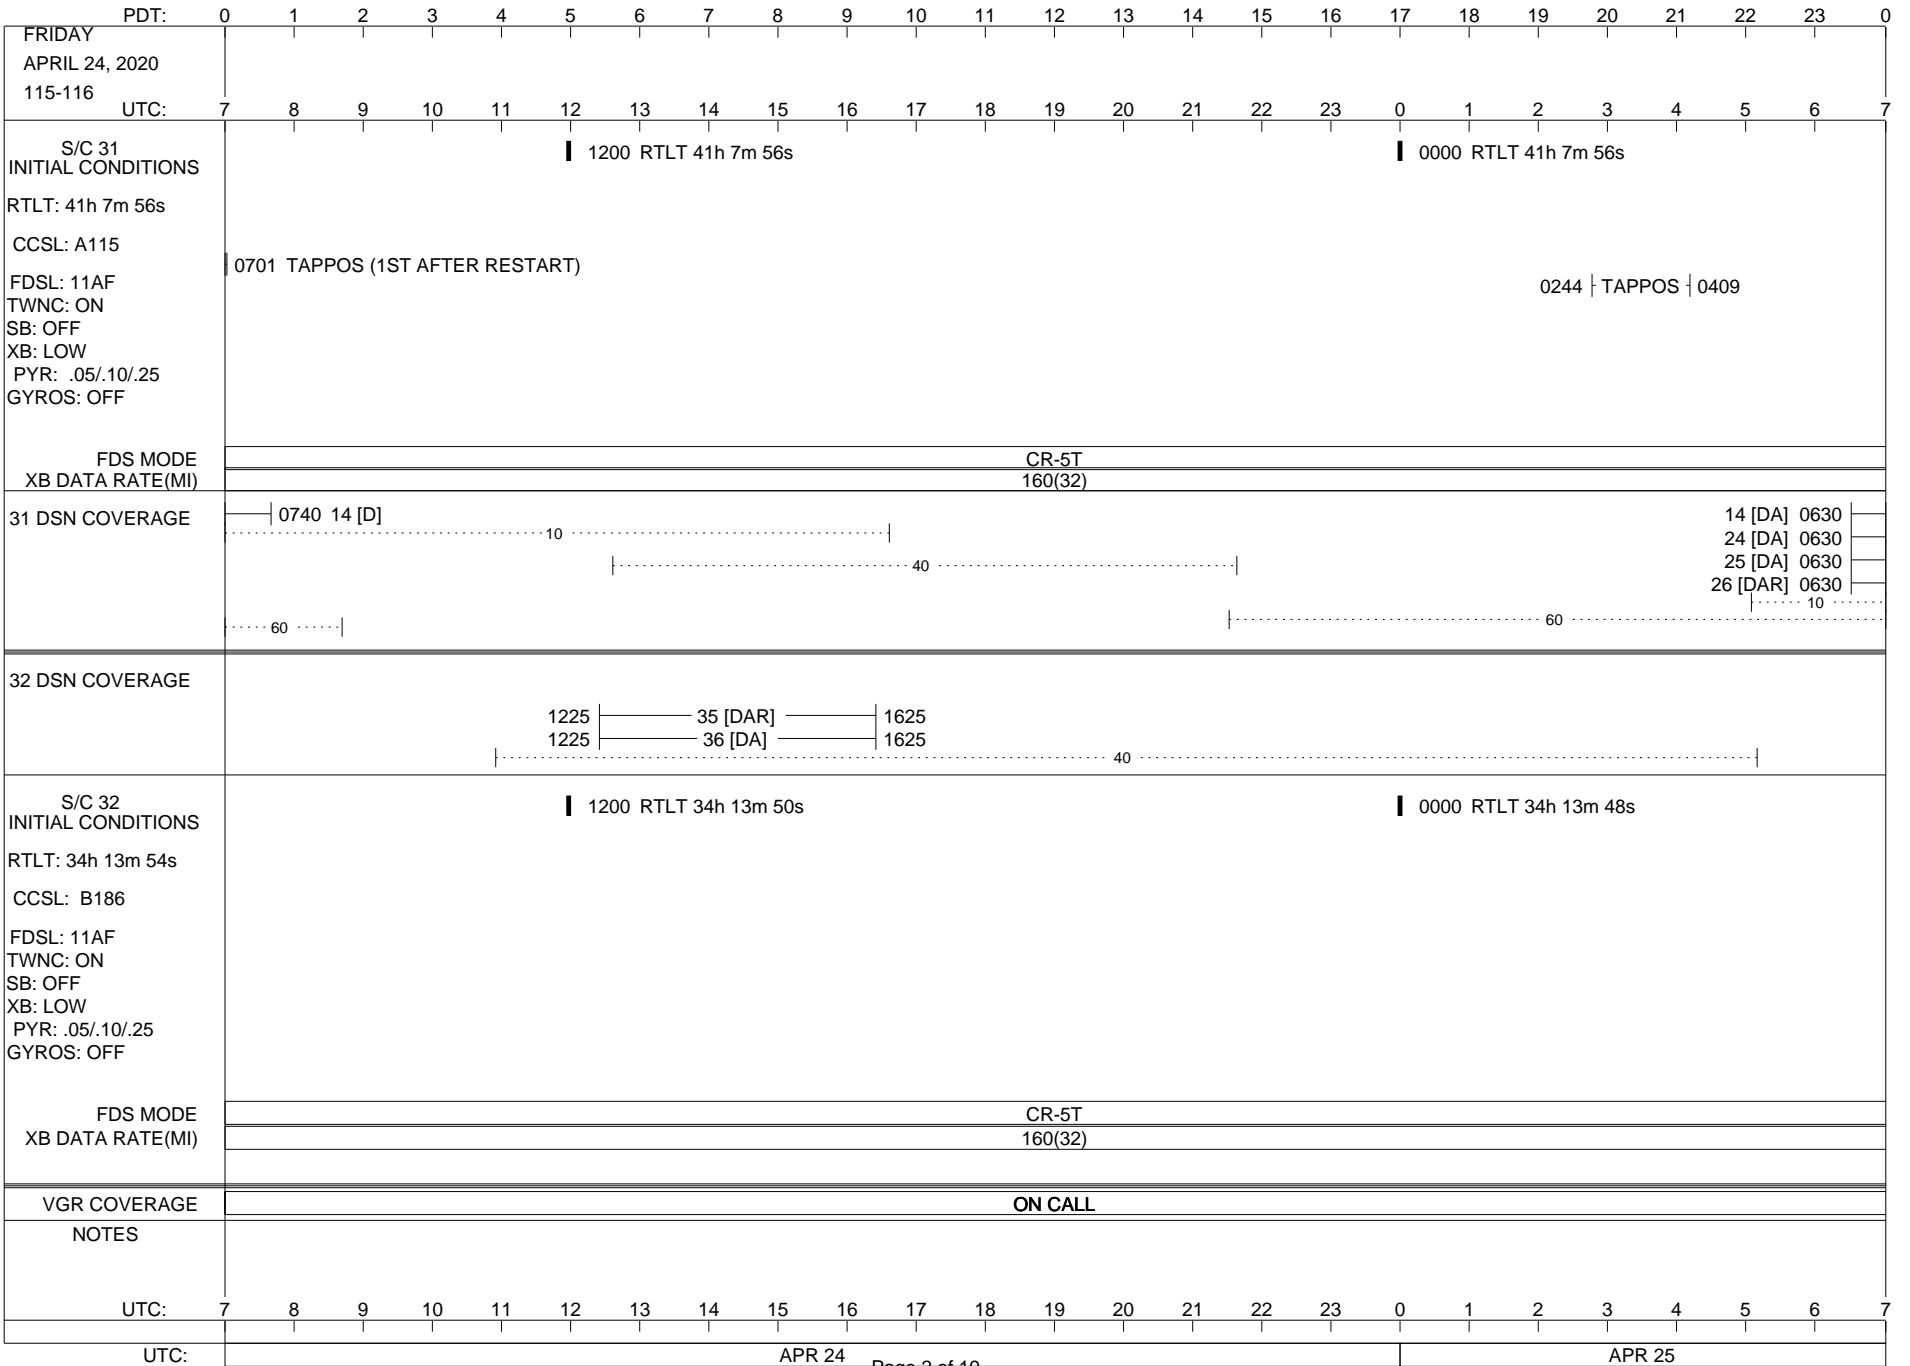

VOYAGER

Space Flight Operations Schedule (SFOS)

Issue Date: April 21, 2020

For the Period: 04/23/20 to 05/11/20 (20/114 – 20/132)

Posted at <https://voyager.jpl.nasa.gov/mission/status/>

LEGEND:

- ▽ = R/T Command (Last chance or Contingency)
- ▼ = R/T Command (Scheduled)
- * = Result of R/T Command
- n = (where n = 1,2,3 ..) Special Note, see bottom of page
- A = Arrayed station
- B = BLF
- D = Downlink only pass
- H = High Power Transmitter
- R = Array Reference Antenna
- T = TLC Uplink
- U = Uplink only pass
- [o] = Ramp-through

02/27/19

PDT:	0	1	2	3	4	5	6	7	8	9	10	11	12	13	14	15	16	17	18	19	20	21	22	23	0		
UTC:	7	8	9	10	11	12	13	14	15	16	17	18	19	20	21	22	23	0	1	2	3	4	5	6	7		
TUESDAY APRIL 28, 2020 119-120																											
S/C 31 INITIAL CONDITIONS RTLT: 41h 7m 58s CCSL: A115 FDSL: 11AF TWNC: ON SB: OFF XB: LOW PYR: .05/.10/.25 GYROS: OFF	1200 RTLT 41h 8m 0s												0000 RTLT 41h 8m 0s														
FDS MODE XB DATA RATE(MI)	CR-5T 160(32)			EL-40 40(30)			CR-5T 160(32)						CR-5T 160(32)														
31 DSN COVERAGE	14 [DA] 1120 0920 26 [DAR] 1120										1540 1620 14 [D]										14 [D] 0610 10						
32 DSN COVERAGE	1210 35 [DA] 1410 1210 36 [DAR] 1410										40																
S/C 32 INITIAL CONDITIONS RTLT: 34h 13m 36s CCSL: B186 FDSL: 11AF TWNC: ON SB: OFF XB: LOW PYR: .05/.10/.25 GYROS: OFF	1200 RTLT 34h 13m 32s												0000 RTLT 34h 13m 30s														
FDS MODE XB DATA RATE(MI)	CR-5T 160(32)																										
VGR COVERAGE	ON CALL			VGR			ON CALL						VGR														
NOTES																											
UTC:	7	8	9	10	11	12	13	14	15	16	17	18	19	20	21	22	23	0	1	2	3	4	5	6	7		
UTC:	APR 28														APR 29												