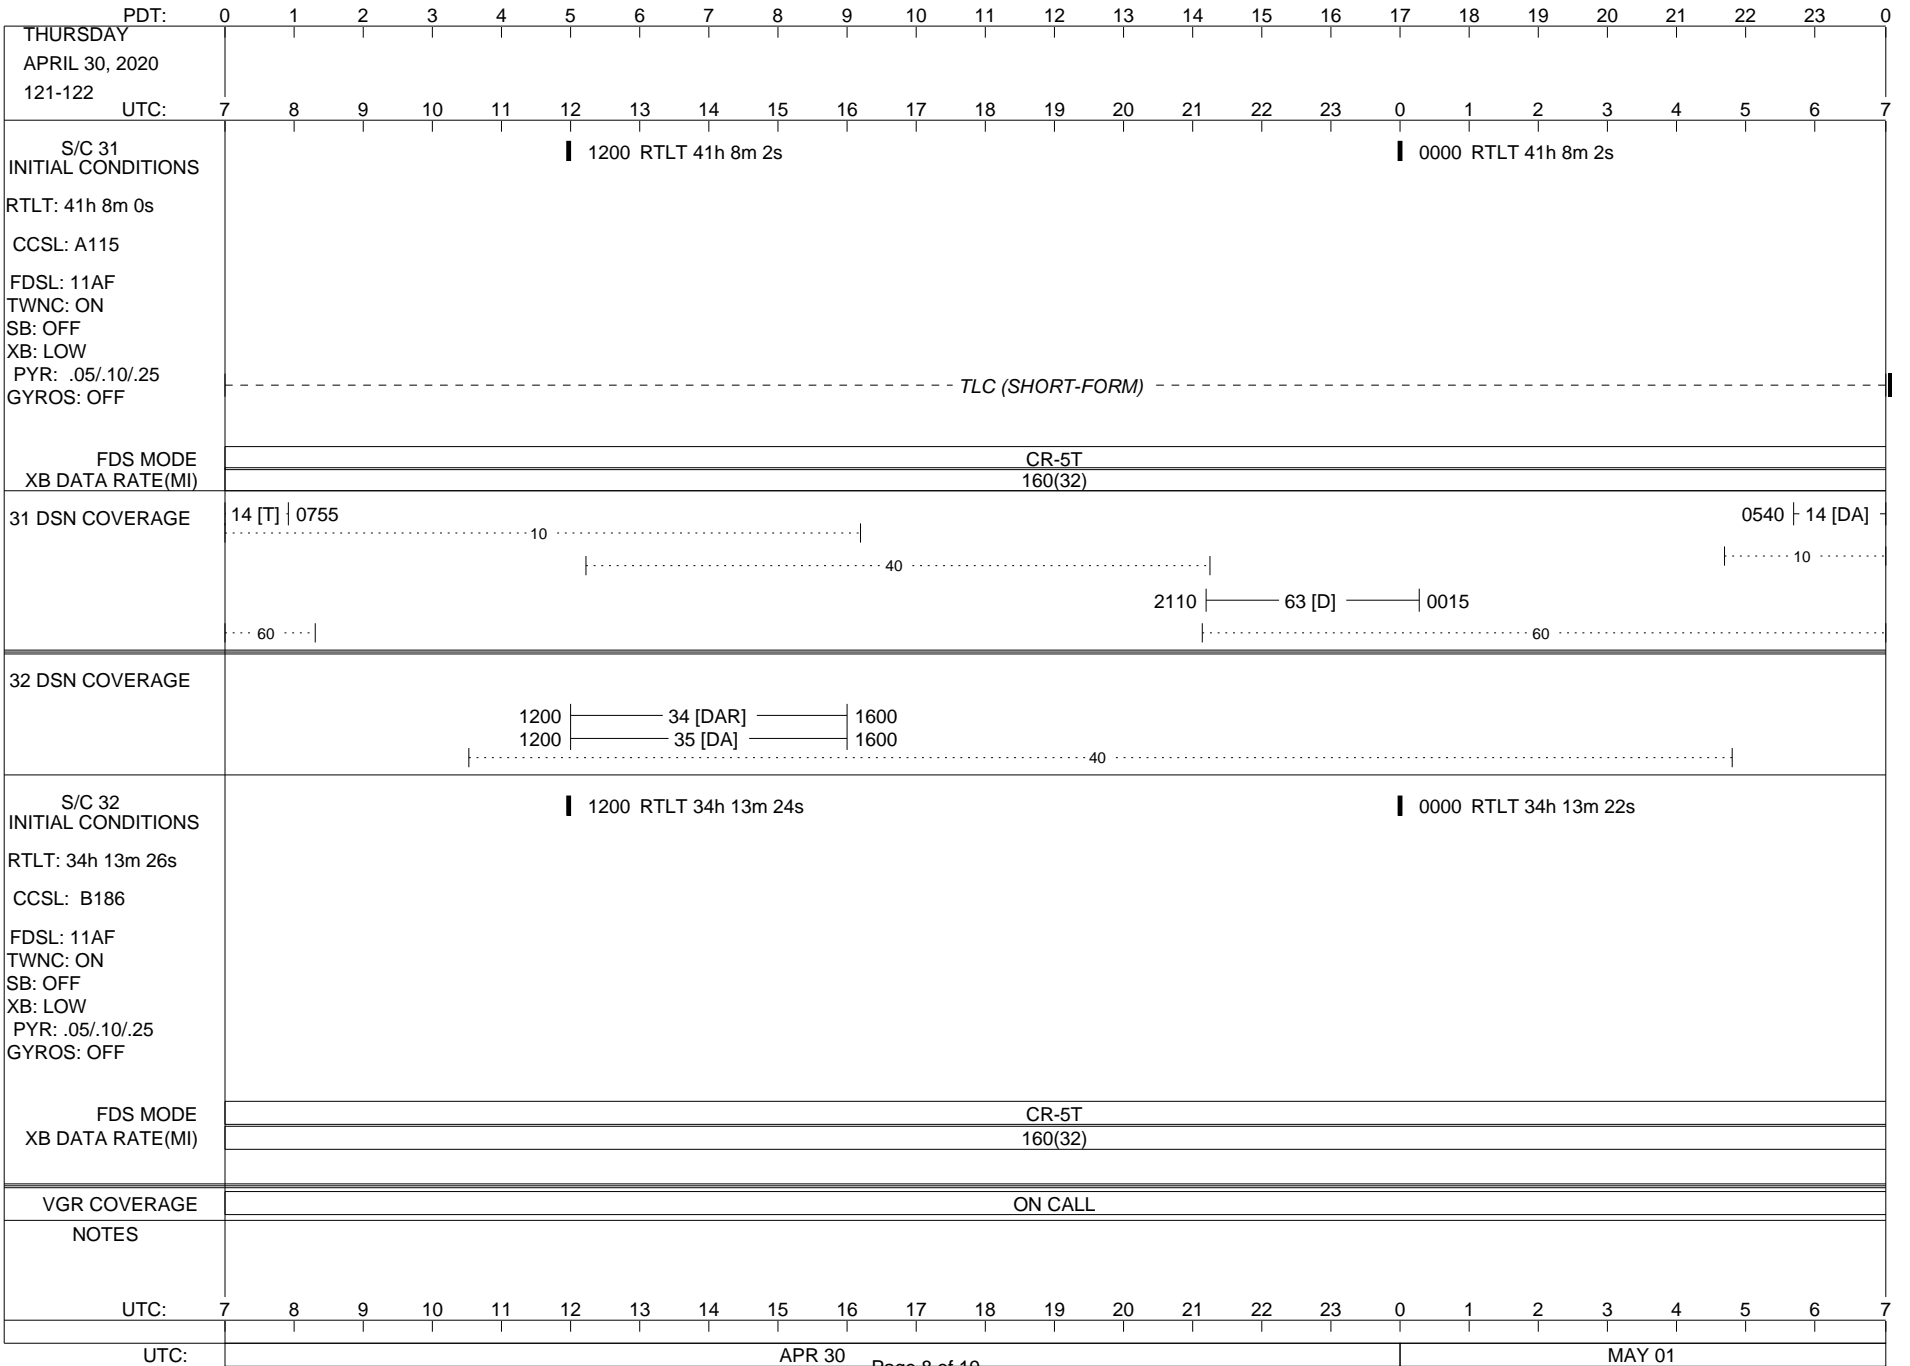

ISSUE DATE: 04/24/20 15:18