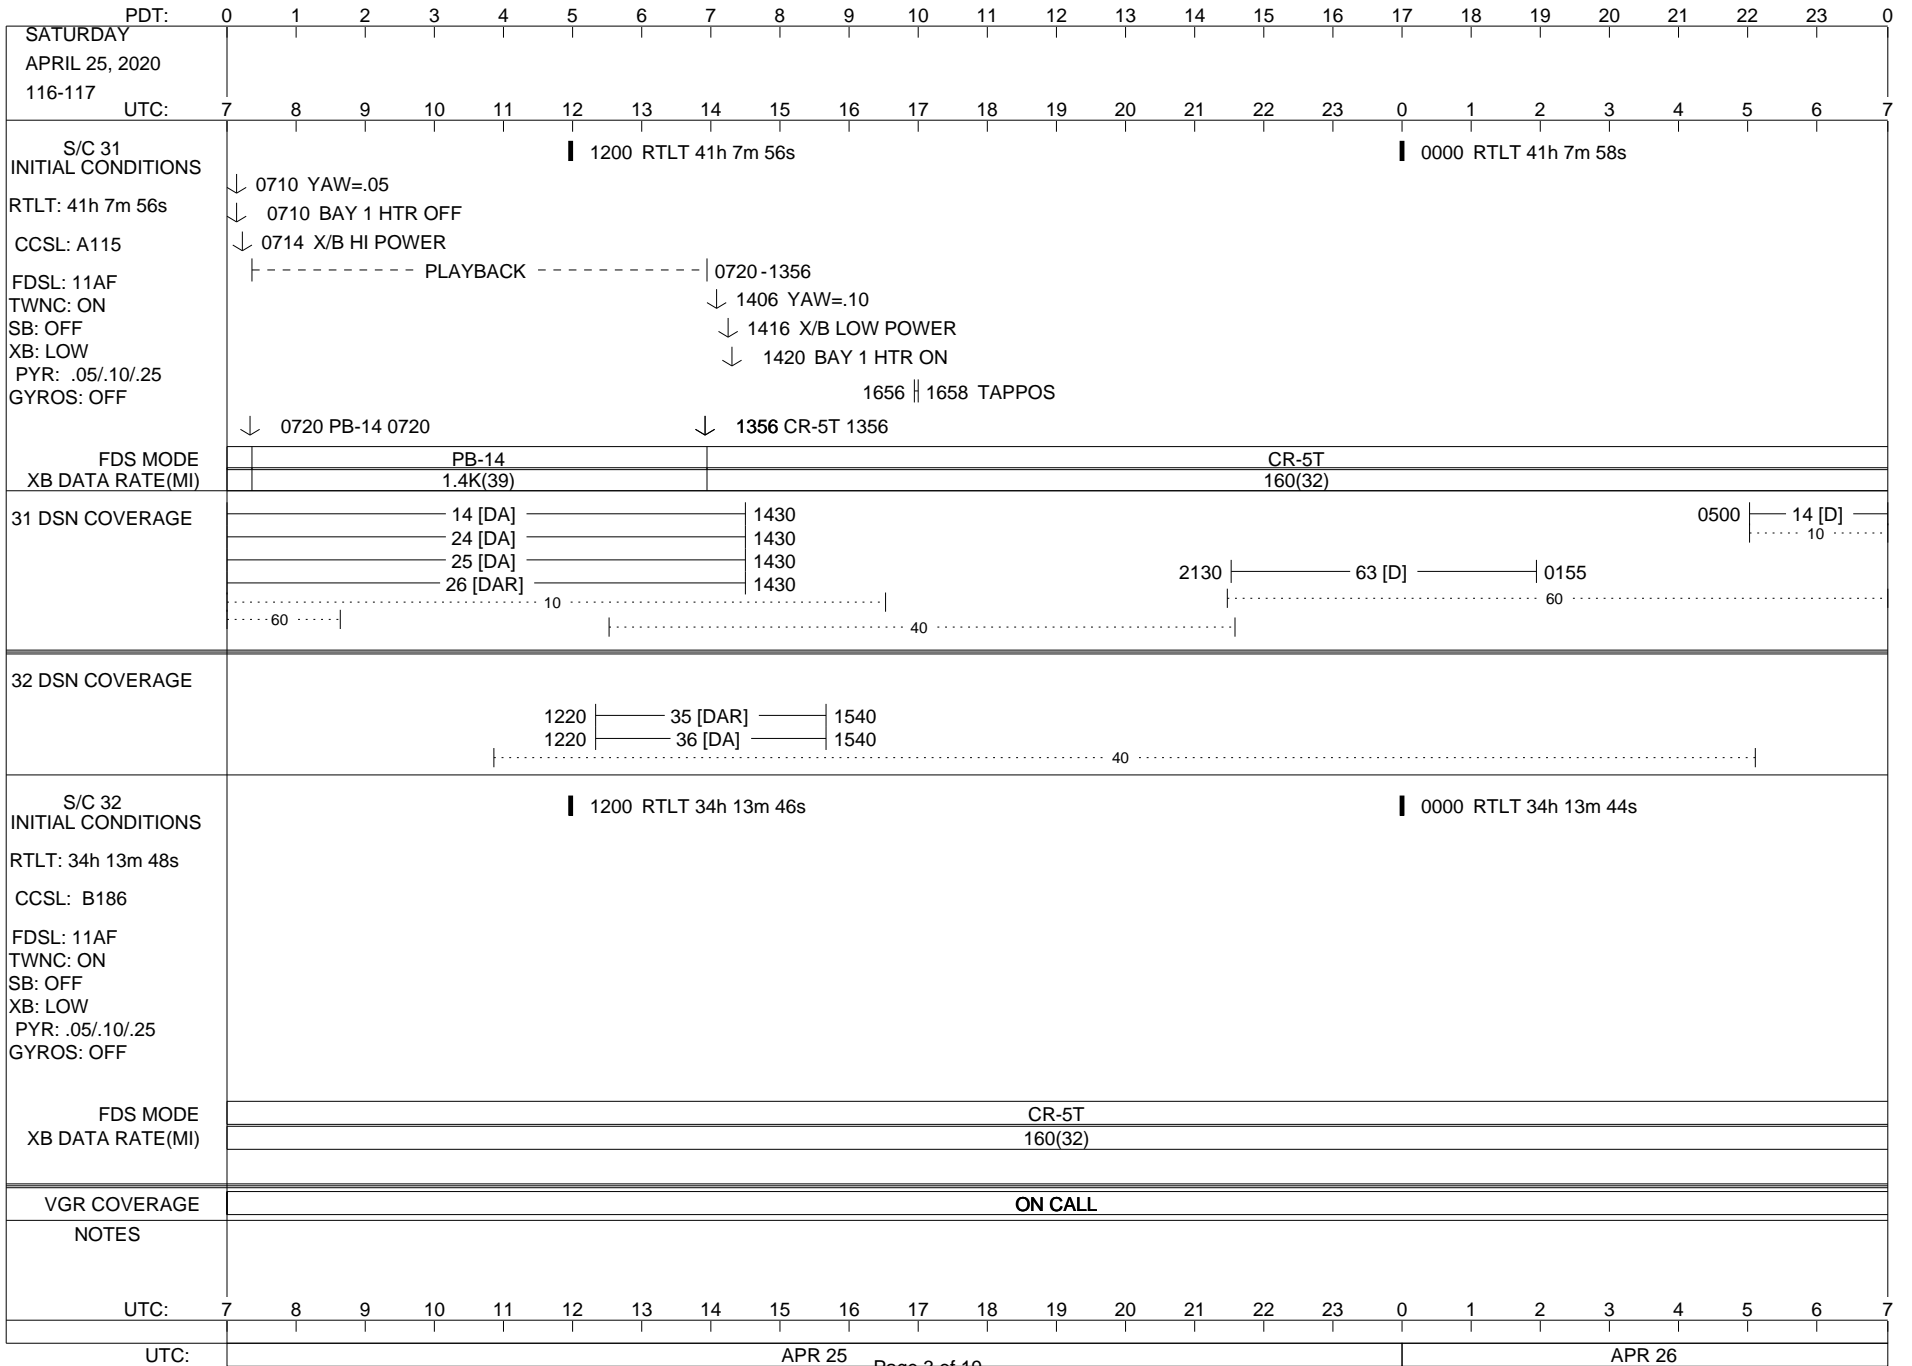

VOYAGER

Space Flight Operations Schedule (SFOS)

Issue Date: April 21, 2020

For the Period: 04/23/20 to 05/11/20 (20/114 – 20/132)

Posted at <https://voyager.jpl.nasa.gov/mission/status/>

LEGEND:

- ▽ = R/T Command (Last chance or Contingency)
- ▼ = R/T Command (Scheduled)
- * = Result of R/T Command
- n = (where n = 1,2,3 ..) Special Note, see bottom of page
- A = Arrayed station
- B = BLF
- D = Downlink only pass
- H = High Power Transmitter
- R = Array Reference Antenna
- T = TLC Uplink
- U = Uplink only pass
- [o] = Ramp-through

02/27/19

PDT:	0	1	2	3	4	5	6	7	8	9	10	11	12	13	14	15	16	17	18	19	20	21	22	23	0		
UTC:	7	8	9	10	11	12	13	14	15	16	17	18	19	20	21	22	23	0	1	2	3	4	5	6	7		
TUESDAY APRIL 28, 2020 119-120																											
S/C 31 INITIAL CONDITIONS RTLT: 41h 7m 58s CCSL: A115 FDSL: 11AF TWNC: ON SB: OFF XB: LOW PYR: .05/.10/.25 GYROS: OFF	1200 RTLT 41h 8m 0s												0000 RTLT 41h 8m 0s														
FDS MODE XB DATA RATE(MI)	CR-5T 160(32)			EL-40 40(30)			CR-5T 160(32)						CR-5T 160(32)														
31 DSN COVERAGE	14 [DA] 1120 0920 26 [DAR] 1120										1540 1620 14 [D]										14 [D] 0610 10						
32 DSN COVERAGE	1210 35 [DA] 1410 1210 36 [DAR] 1410										40																
S/C 32 INITIAL CONDITIONS RTLT: 34h 13m 36s CCSL: B186 FDSL: 11AF TWNC: ON SB: OFF XB: LOW PYR: .05/.10/.25 GYROS: OFF	1200 RTLT 34h 13m 32s												0000 RTLT 34h 13m 30s														
FDS MODE XB DATA RATE(MI)	CR-5T 160(32)																										
VGR COVERAGE	ON CALL			VGR			ON CALL						VGR														
NOTES																											
UTC:	7	8	9	10	11	12	13	14	15	16	17	18	19	20	21	22	23	0	1	2	3	4	5	6	7		
UTC:	APR 28														APR 29												