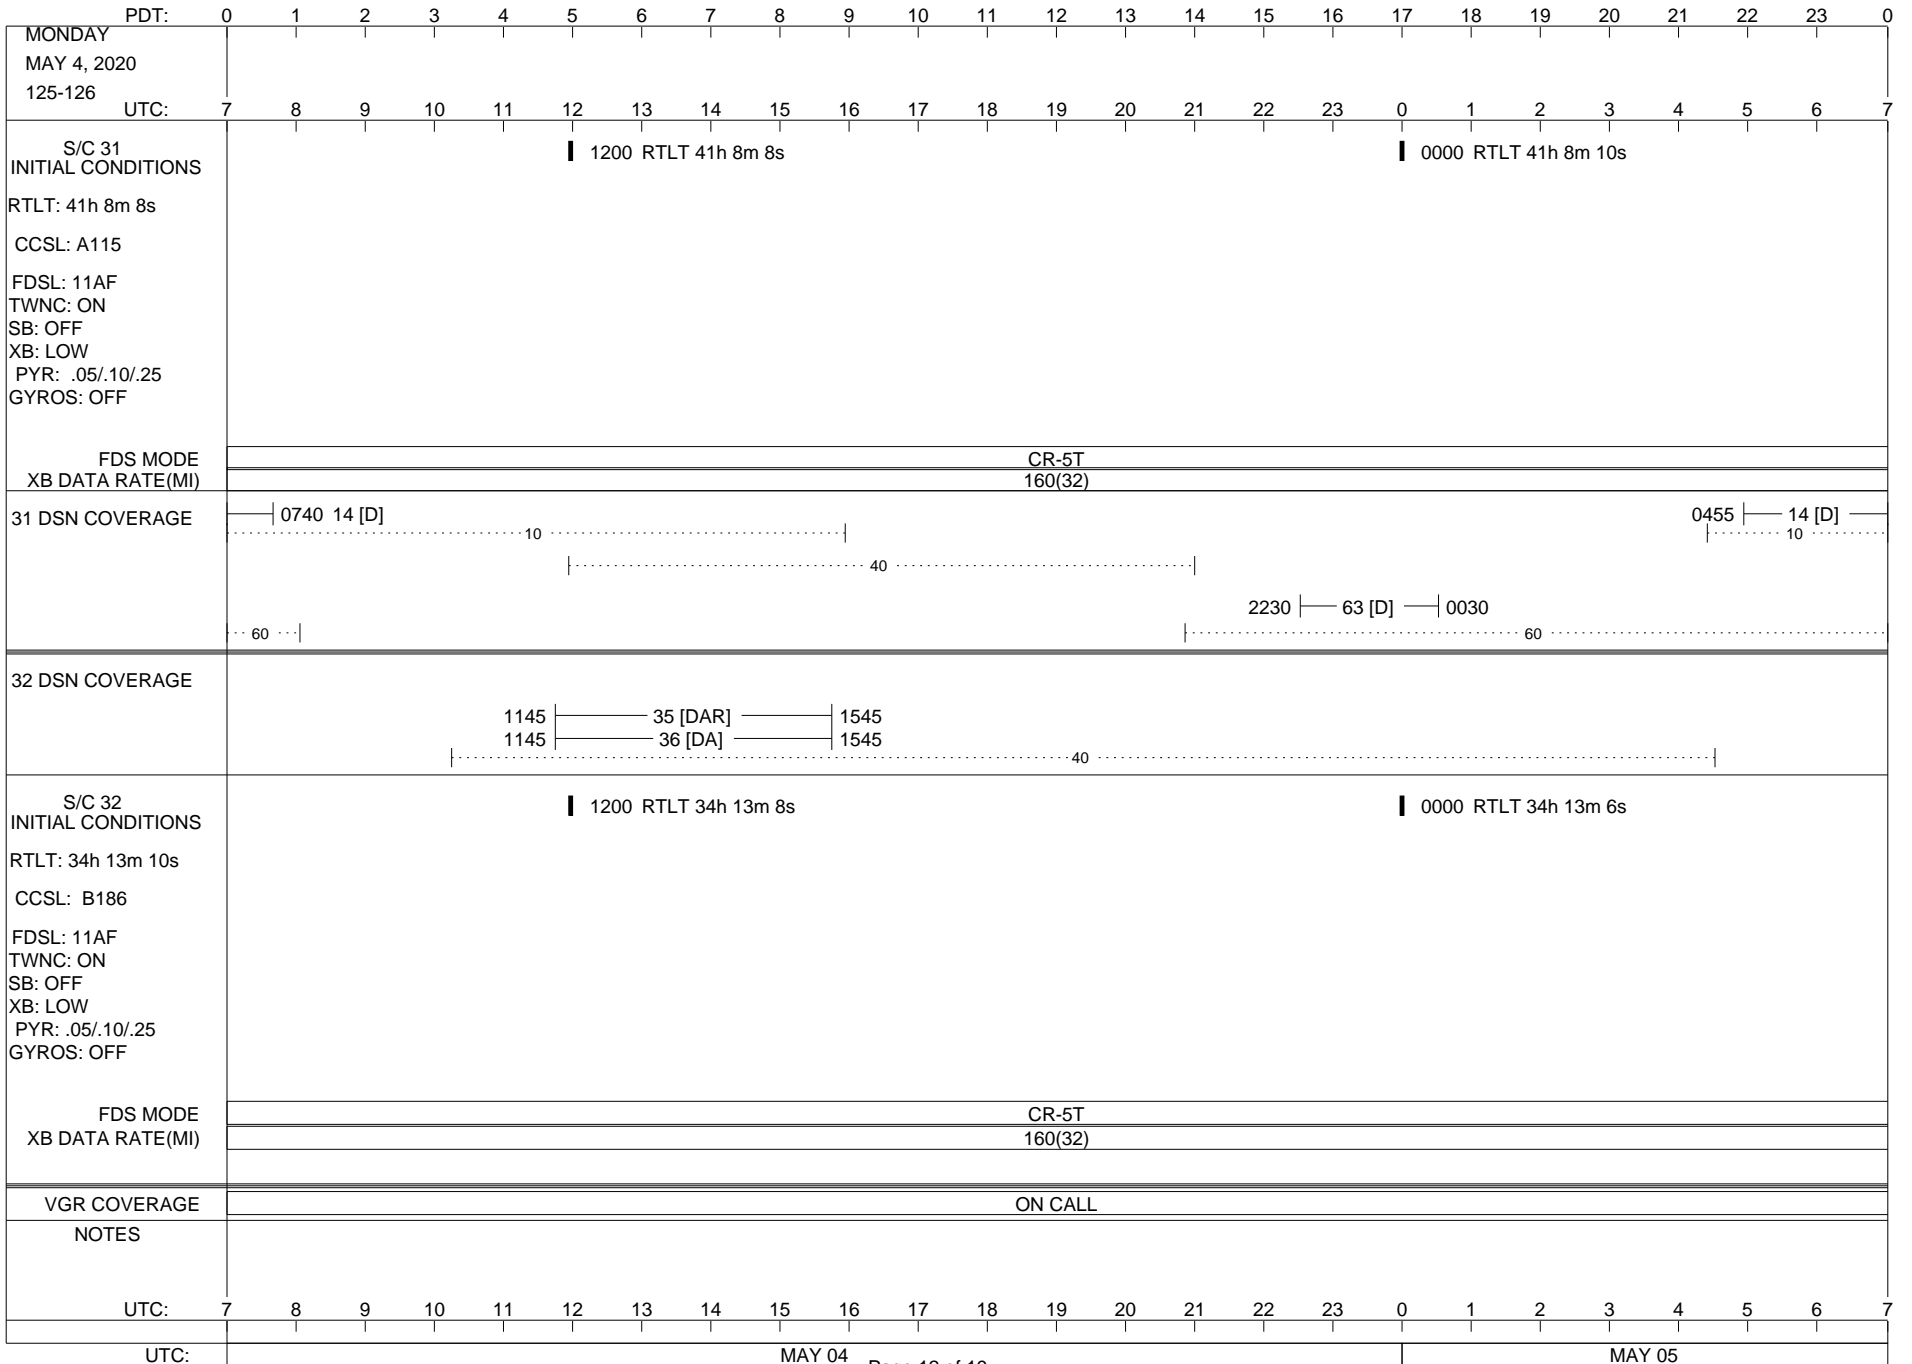

ISSUE DATE: 04/24/20 15:18