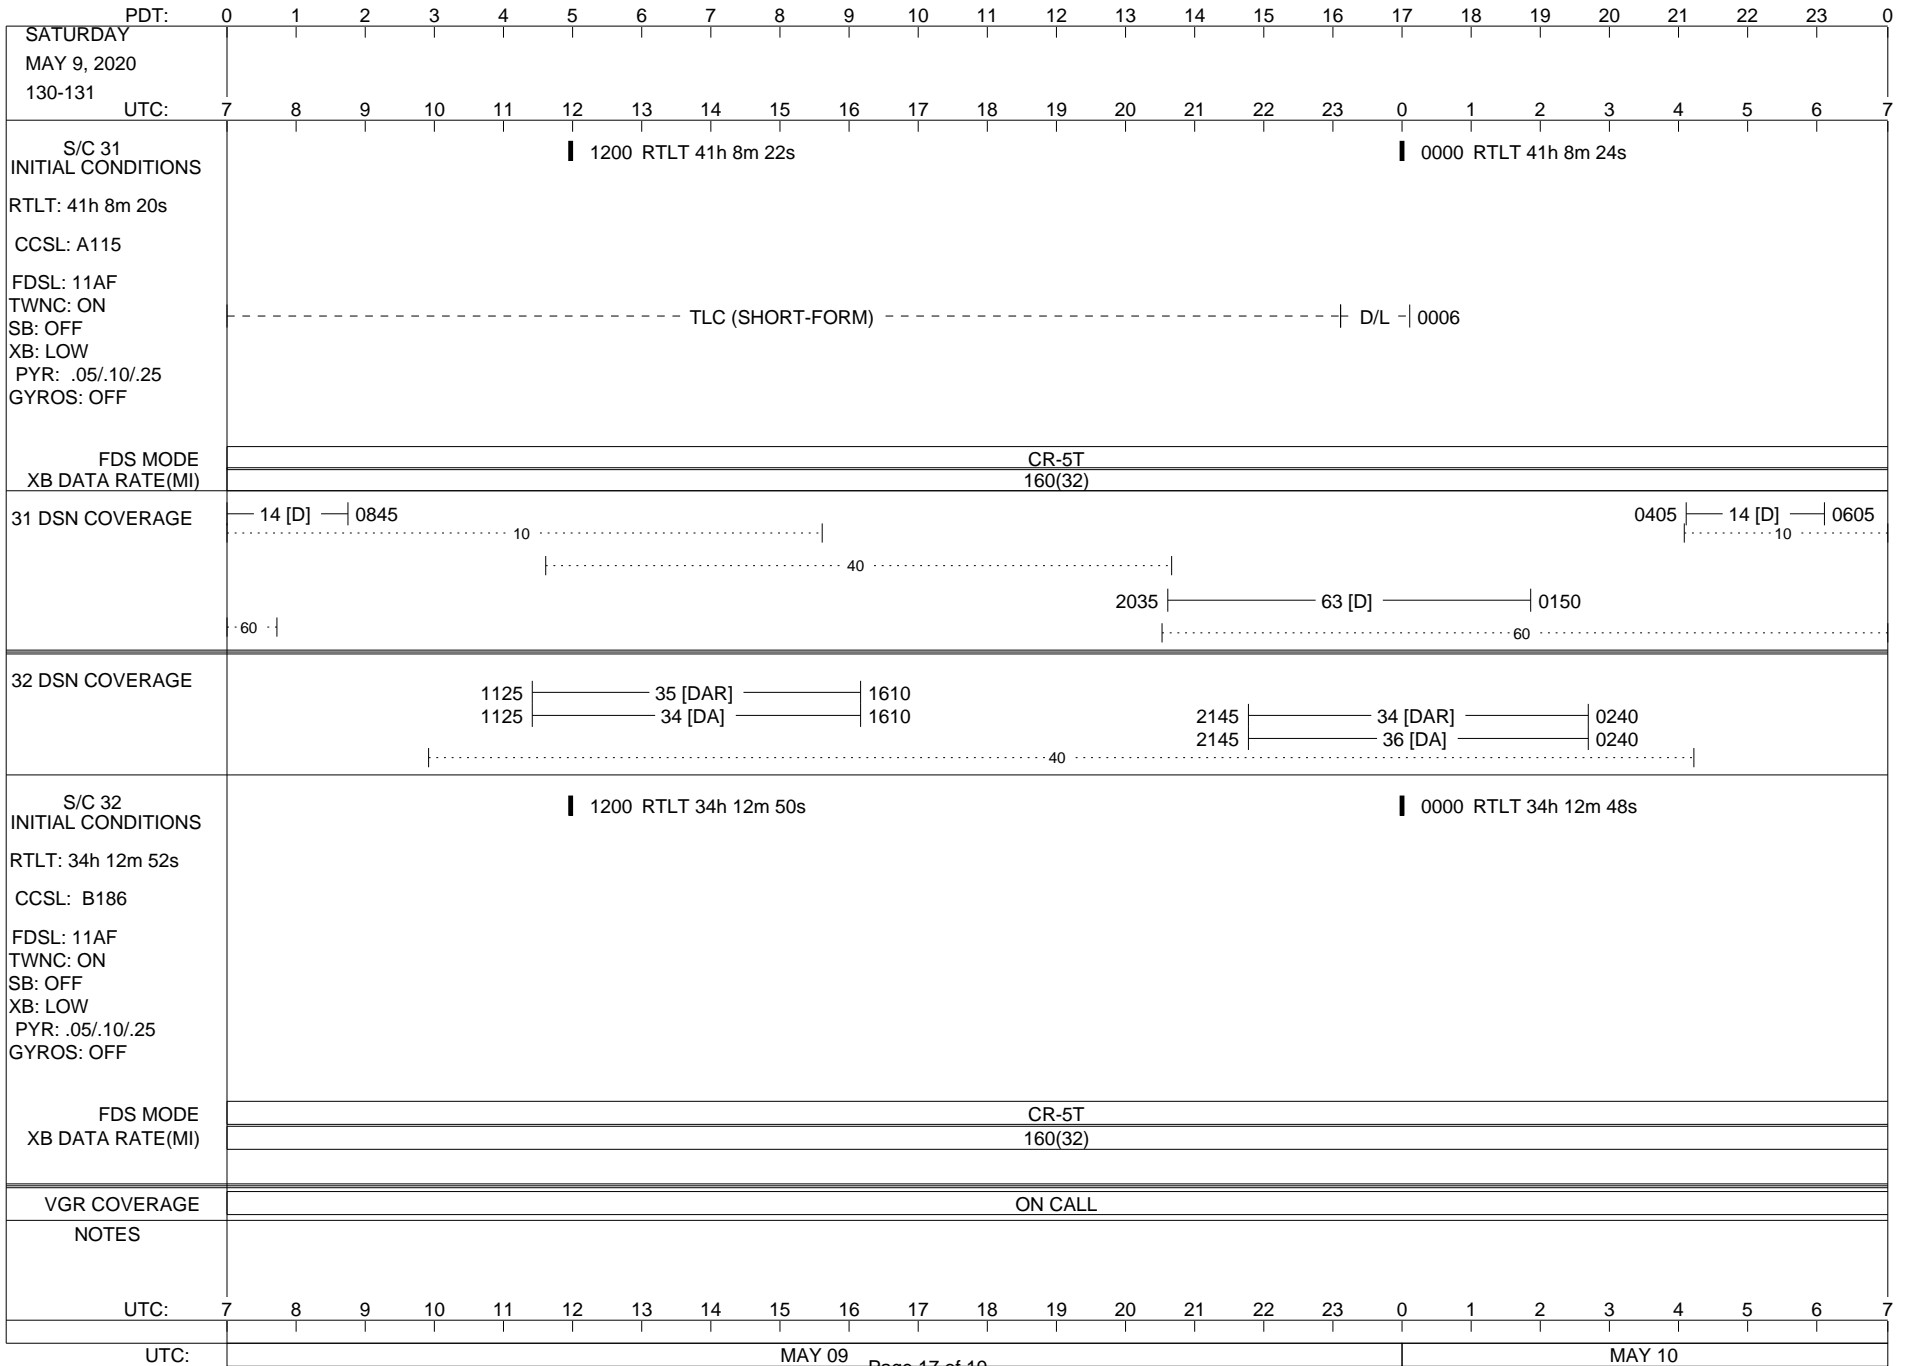

VOYAGER

Space Flight Operations Schedule (SFOS)

Issue Date: April 21, 2020

For the Period: 04/23/20 to 05/11/20 (20/114 – 20/132)

Posted at <https://voyager.jpl.nasa.gov/mission/status/>

LEGEND:

- ▽ = R/T Command (Last chance or Contingency)
- ▼ = R/T Command (Scheduled)
- * = Result of R/T Command
- n = (where n = 1,2,3 ..) Special Note, see bottom of page
- A = Arrayed station
- B = BLF
- D = Downlink only pass
- H = High Power Transmitter
- R = Array Reference Antenna
- T = TLC Uplink
- U = Uplink only pass
- [o] = Ramp-through

ISSUE DATE: 04/24/20 15:18

PDT:	0	1	2	3	4	5	6	7	8	9	10	11	12	13	14	15	16	17	18	19	20	21	22	23	0	
THURSDAY MAY 7, 2020 128-129																										
UTC:	7	8	9	10	11	12	13	14	15	16	17	18	19	20	21	22	23	0	1	2	3	4	5	6	7	
S/C 31 INITIAL CONDITIONS RTLTL: 41h 8m 14s CCSL: A115 FDSL: 11AF TWNC: ON SB: OFF XB: LOW PYR: .05/.10/.25 GYROS: OFF	1200 RTLTL 41h 8m 16s												0000 RTLTL 41h 8m 18s													
FDS MODE	CR-5T												DUMMY (22:08) 0500 ▼													
XB DATA RATE(MI)	160(32)												U/L 0530 - TLC (SHORT-FORM) - - - -													
31 DSN COVERAGE	0730 14 [D]										0415-0645 14 [T]															
 10 10															
 40 40															
 60 60															
	2040 63 [D] 0130									 60															
32 DSN COVERAGE	1135 35 [DAR] 1535										1135 36 [DA] 1535															
 40 40															
S/C 32 INITIAL CONDITIONS RTLTL: 34h 12m 58s CCSL: B186 FDSL: 11AF TWNC: ON SB: OFF XB: LOW PYR: .05/.10/.25 GYROS: OFF	1200 RTLTL 34h 12m 56s												0000 RTLTL 34h 12m 56s													
FDS MODE	CR-5T																									
XB DATA RATE(MI)	160(32)																									
VGR COVERAGE	ON CALL																		VGR	ON CALL						
NOTES																										
UTC:	7	8	9	10	11	12	13	14	15	16	17	18	19	20	21	22	23	0	1	2	3	4	5	6	7	
UTC:	MAY 07														MAY 08											