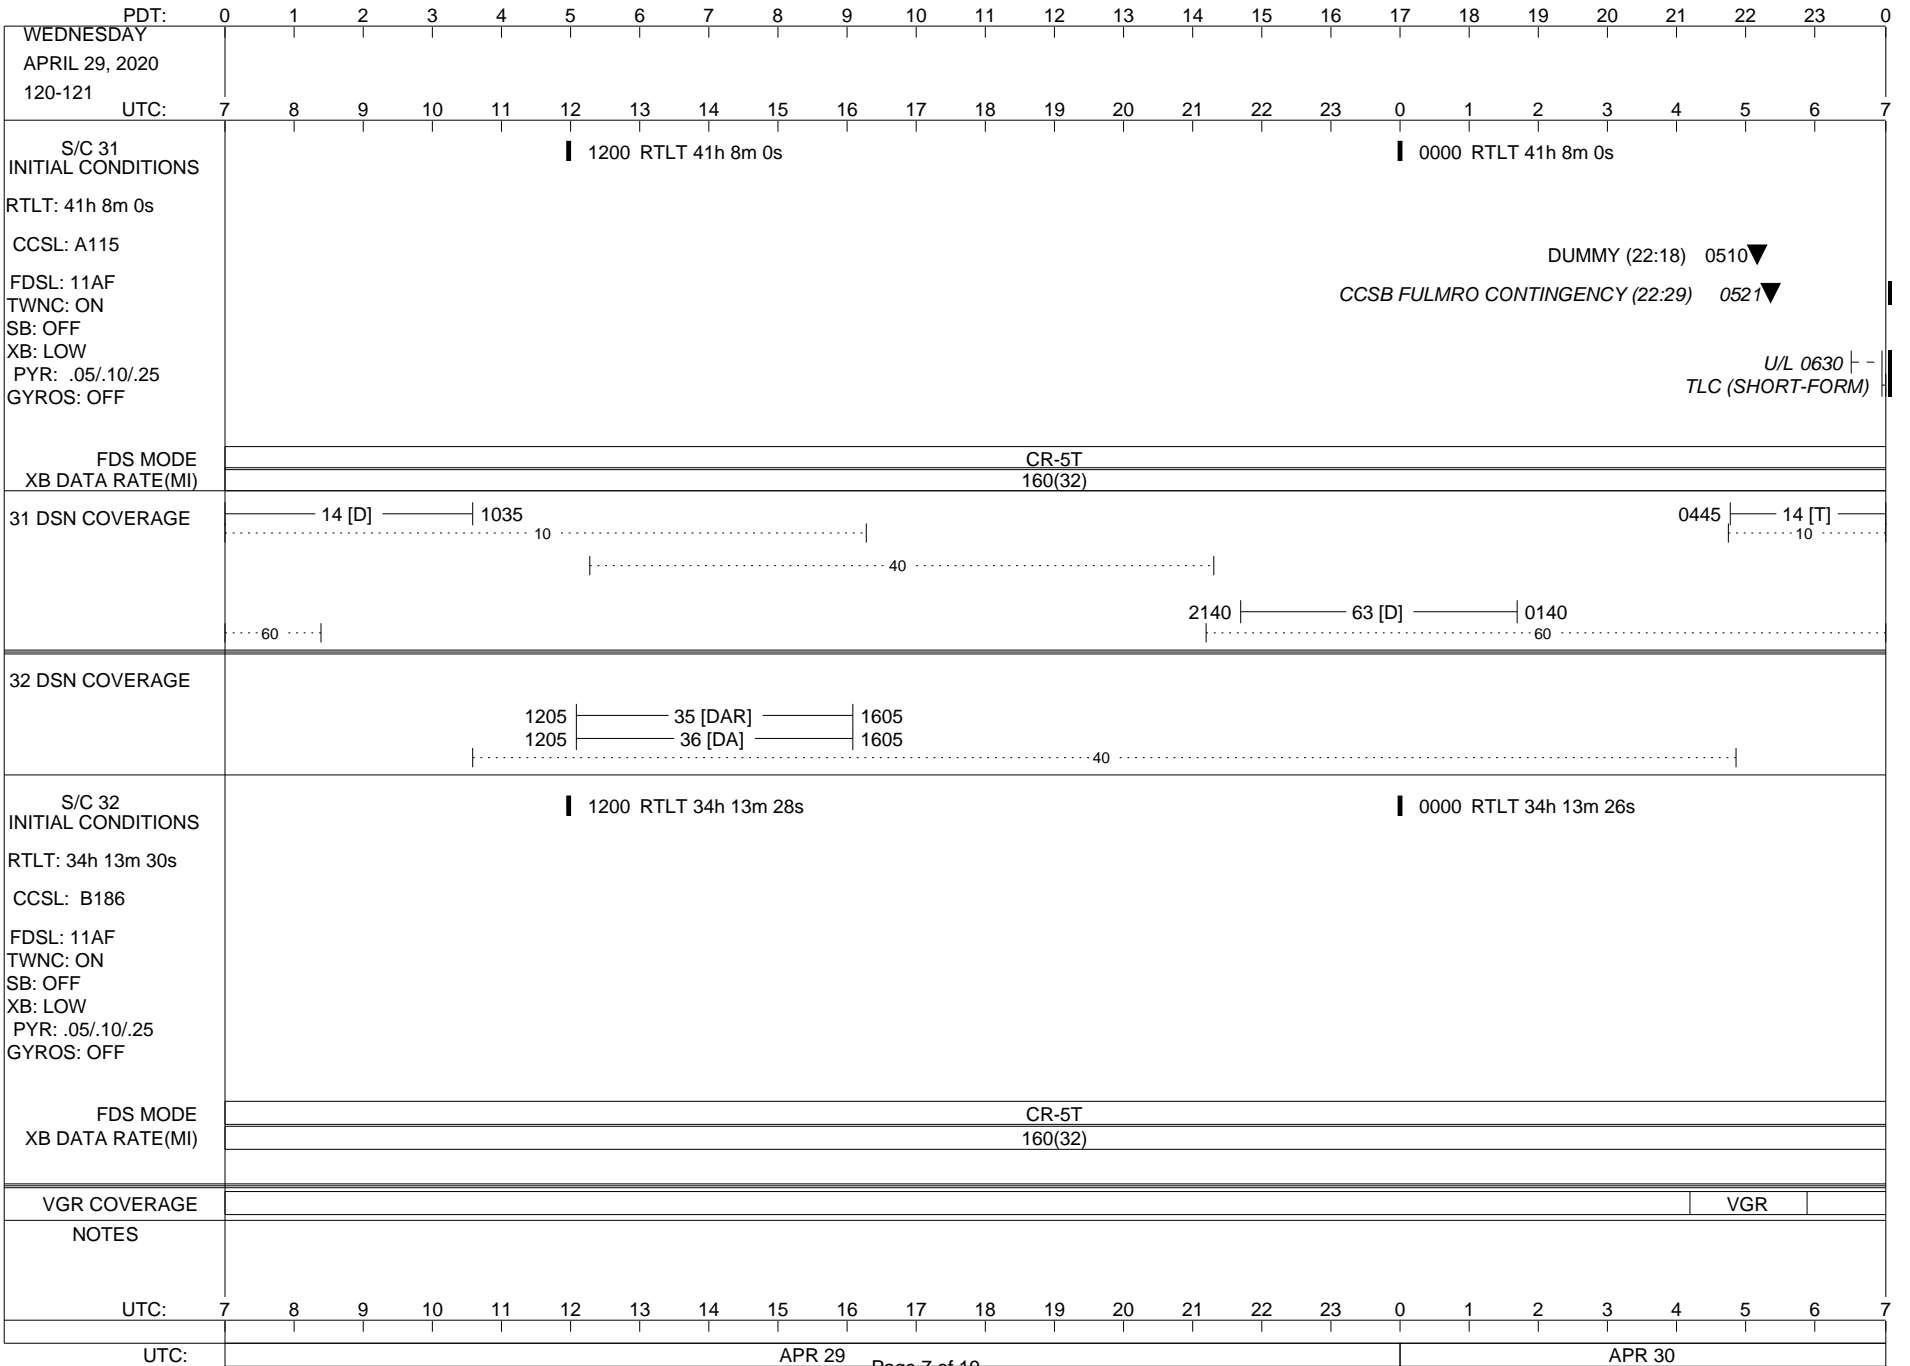

ISSUE DATE: 04/24/20 15:18