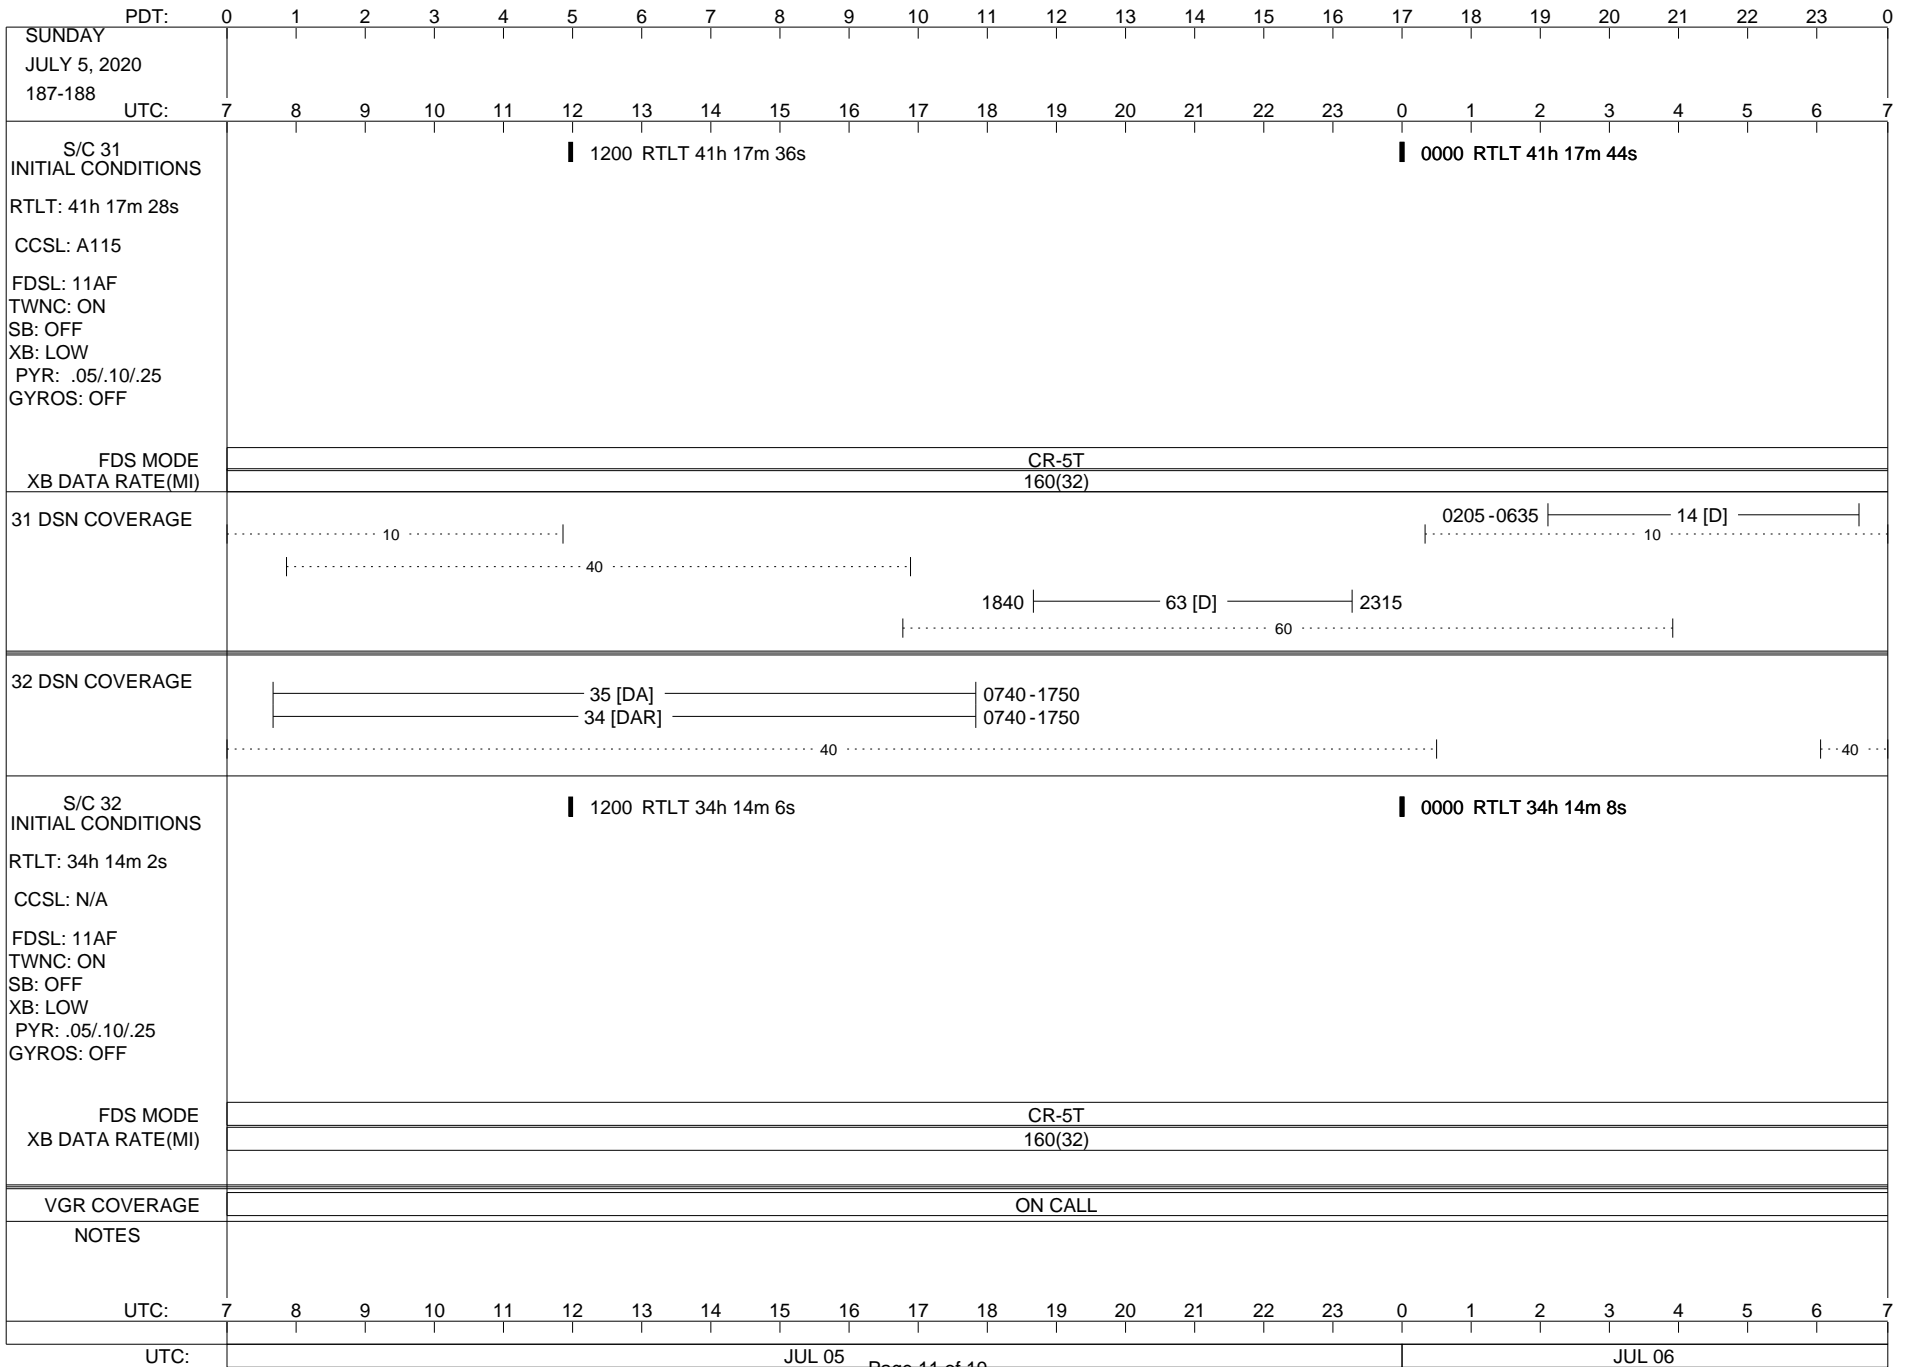

ISSUE DATE: 06/19/20 14:44