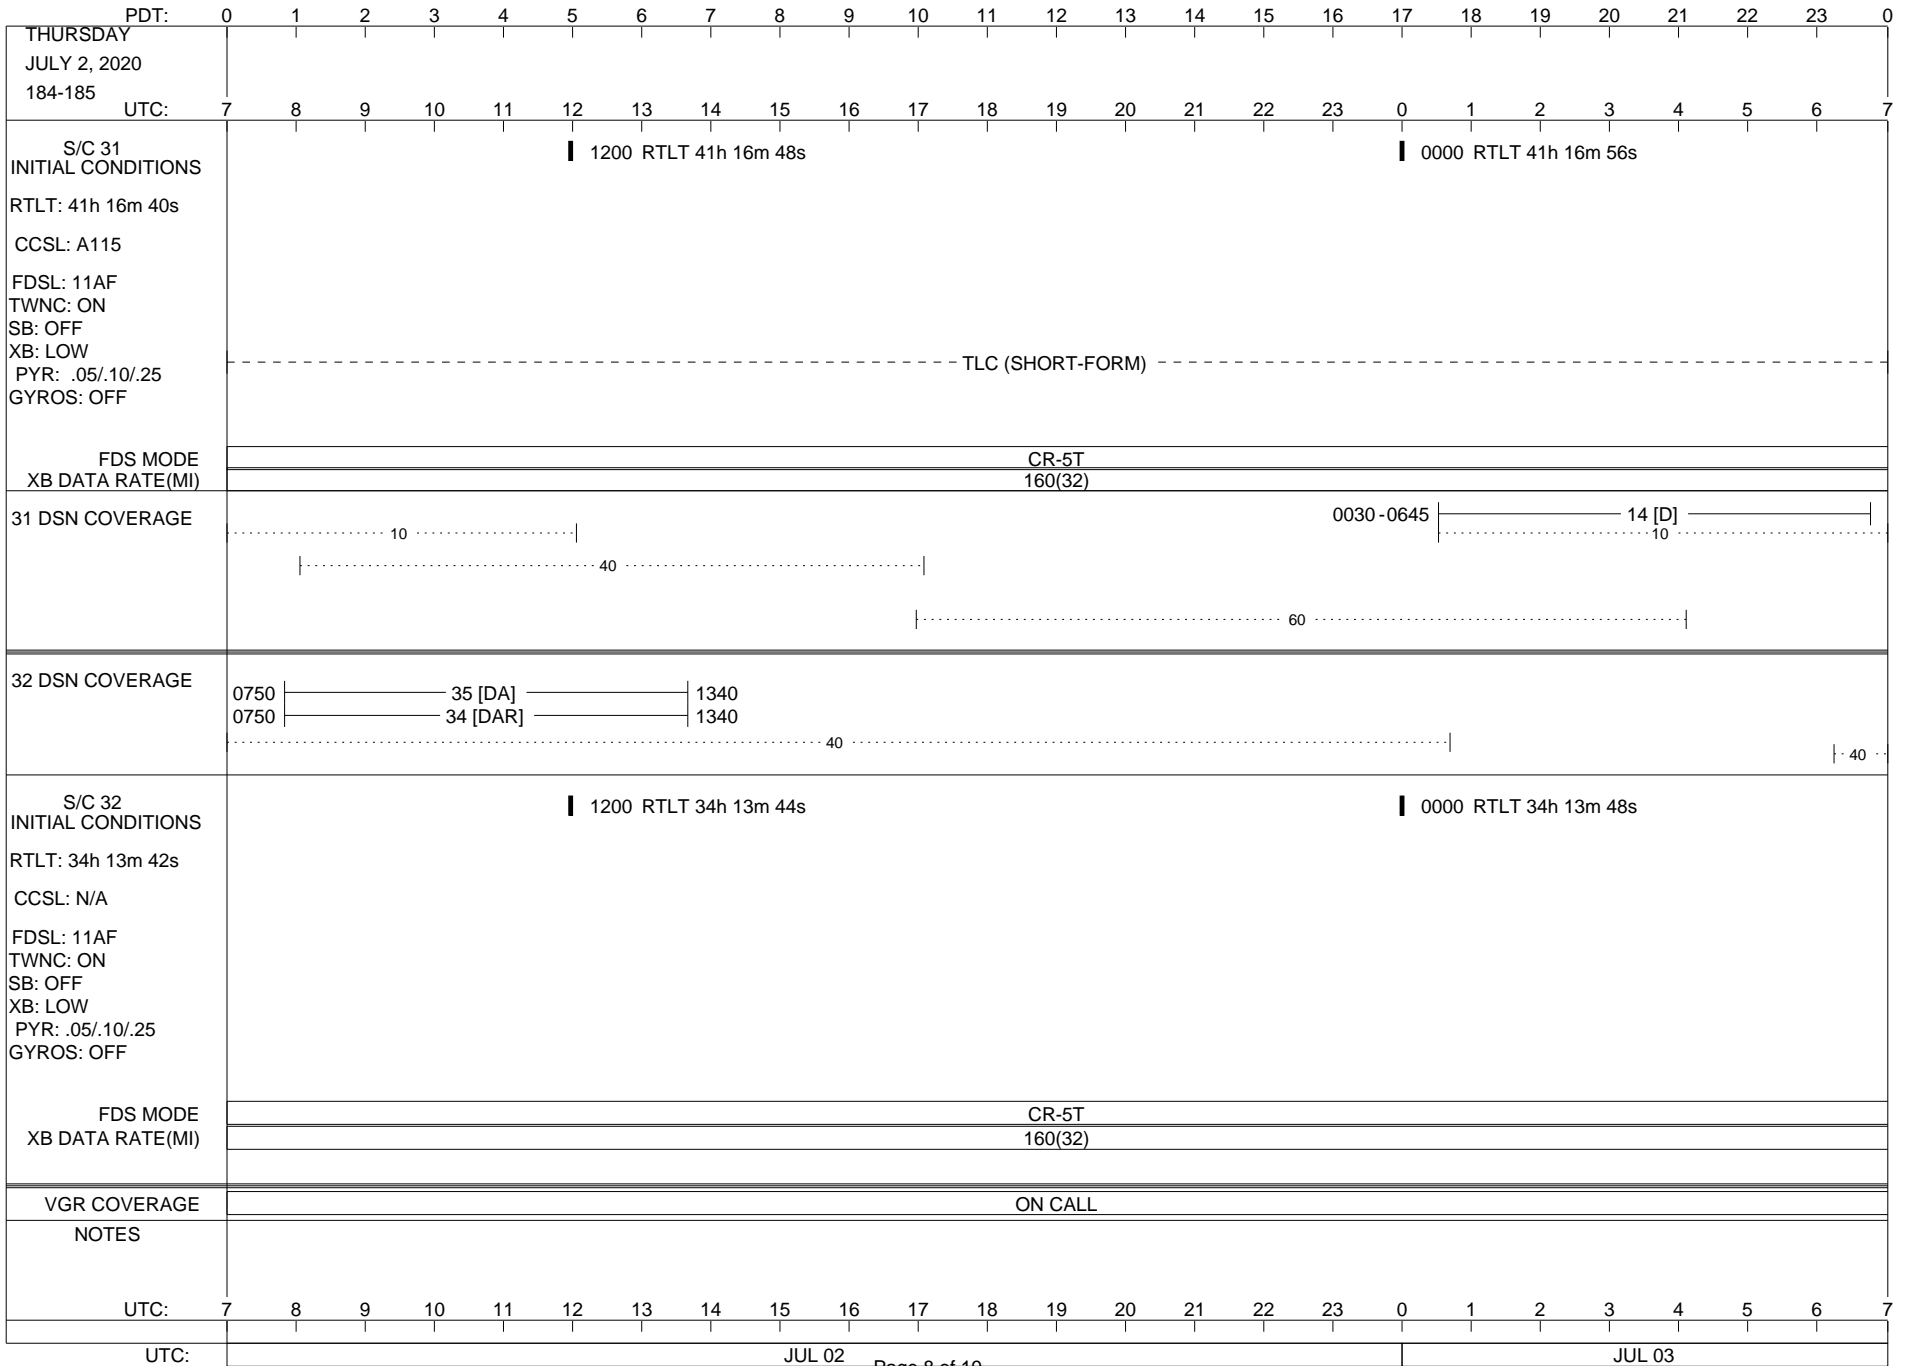

ISSUE DATE: 06/19/20 14:44