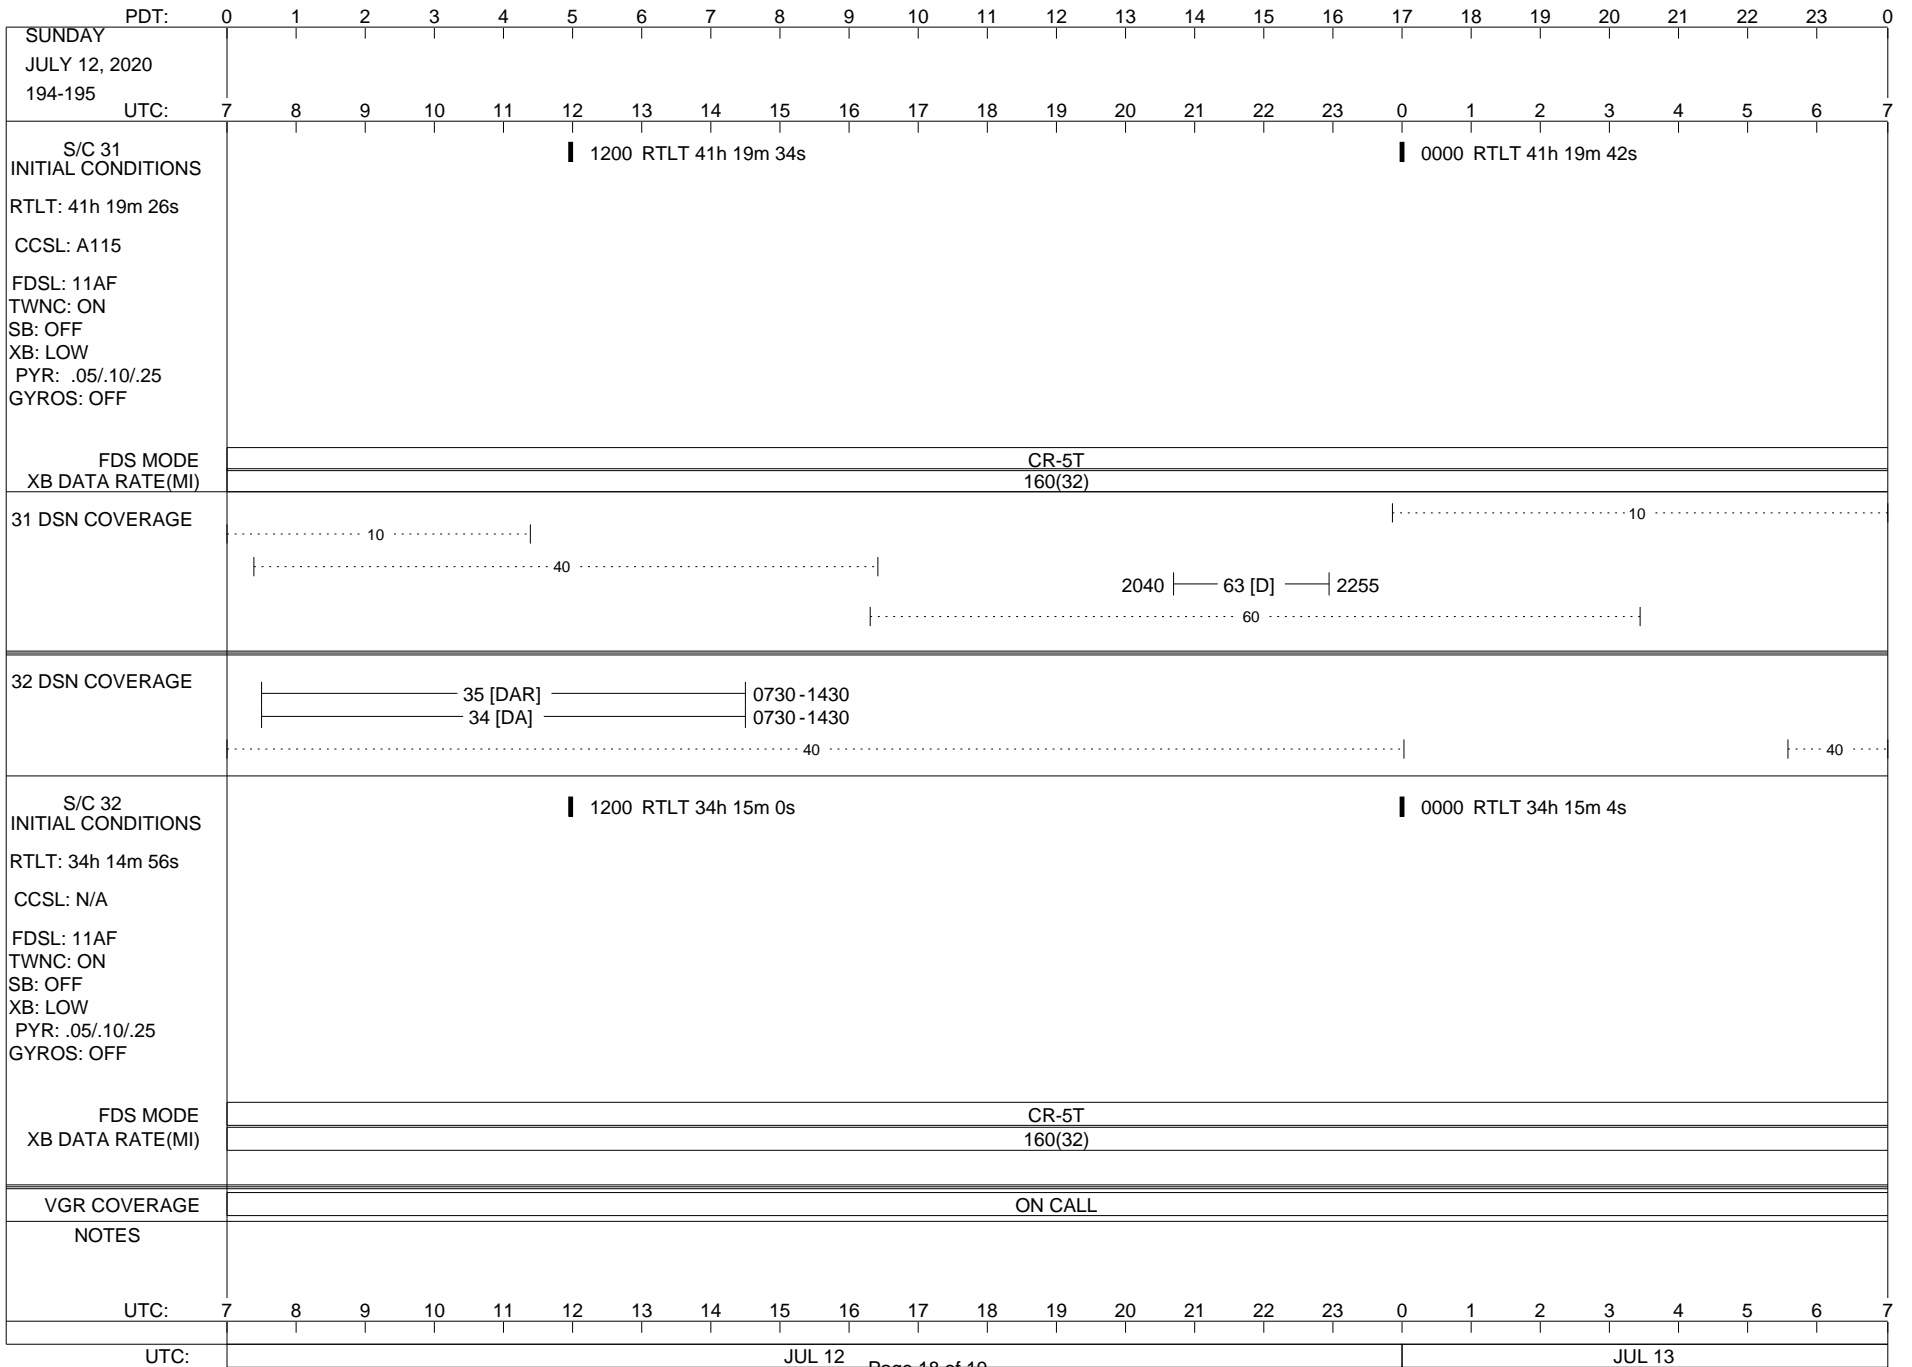

ISSUE DATE: 06/19/20 14:44