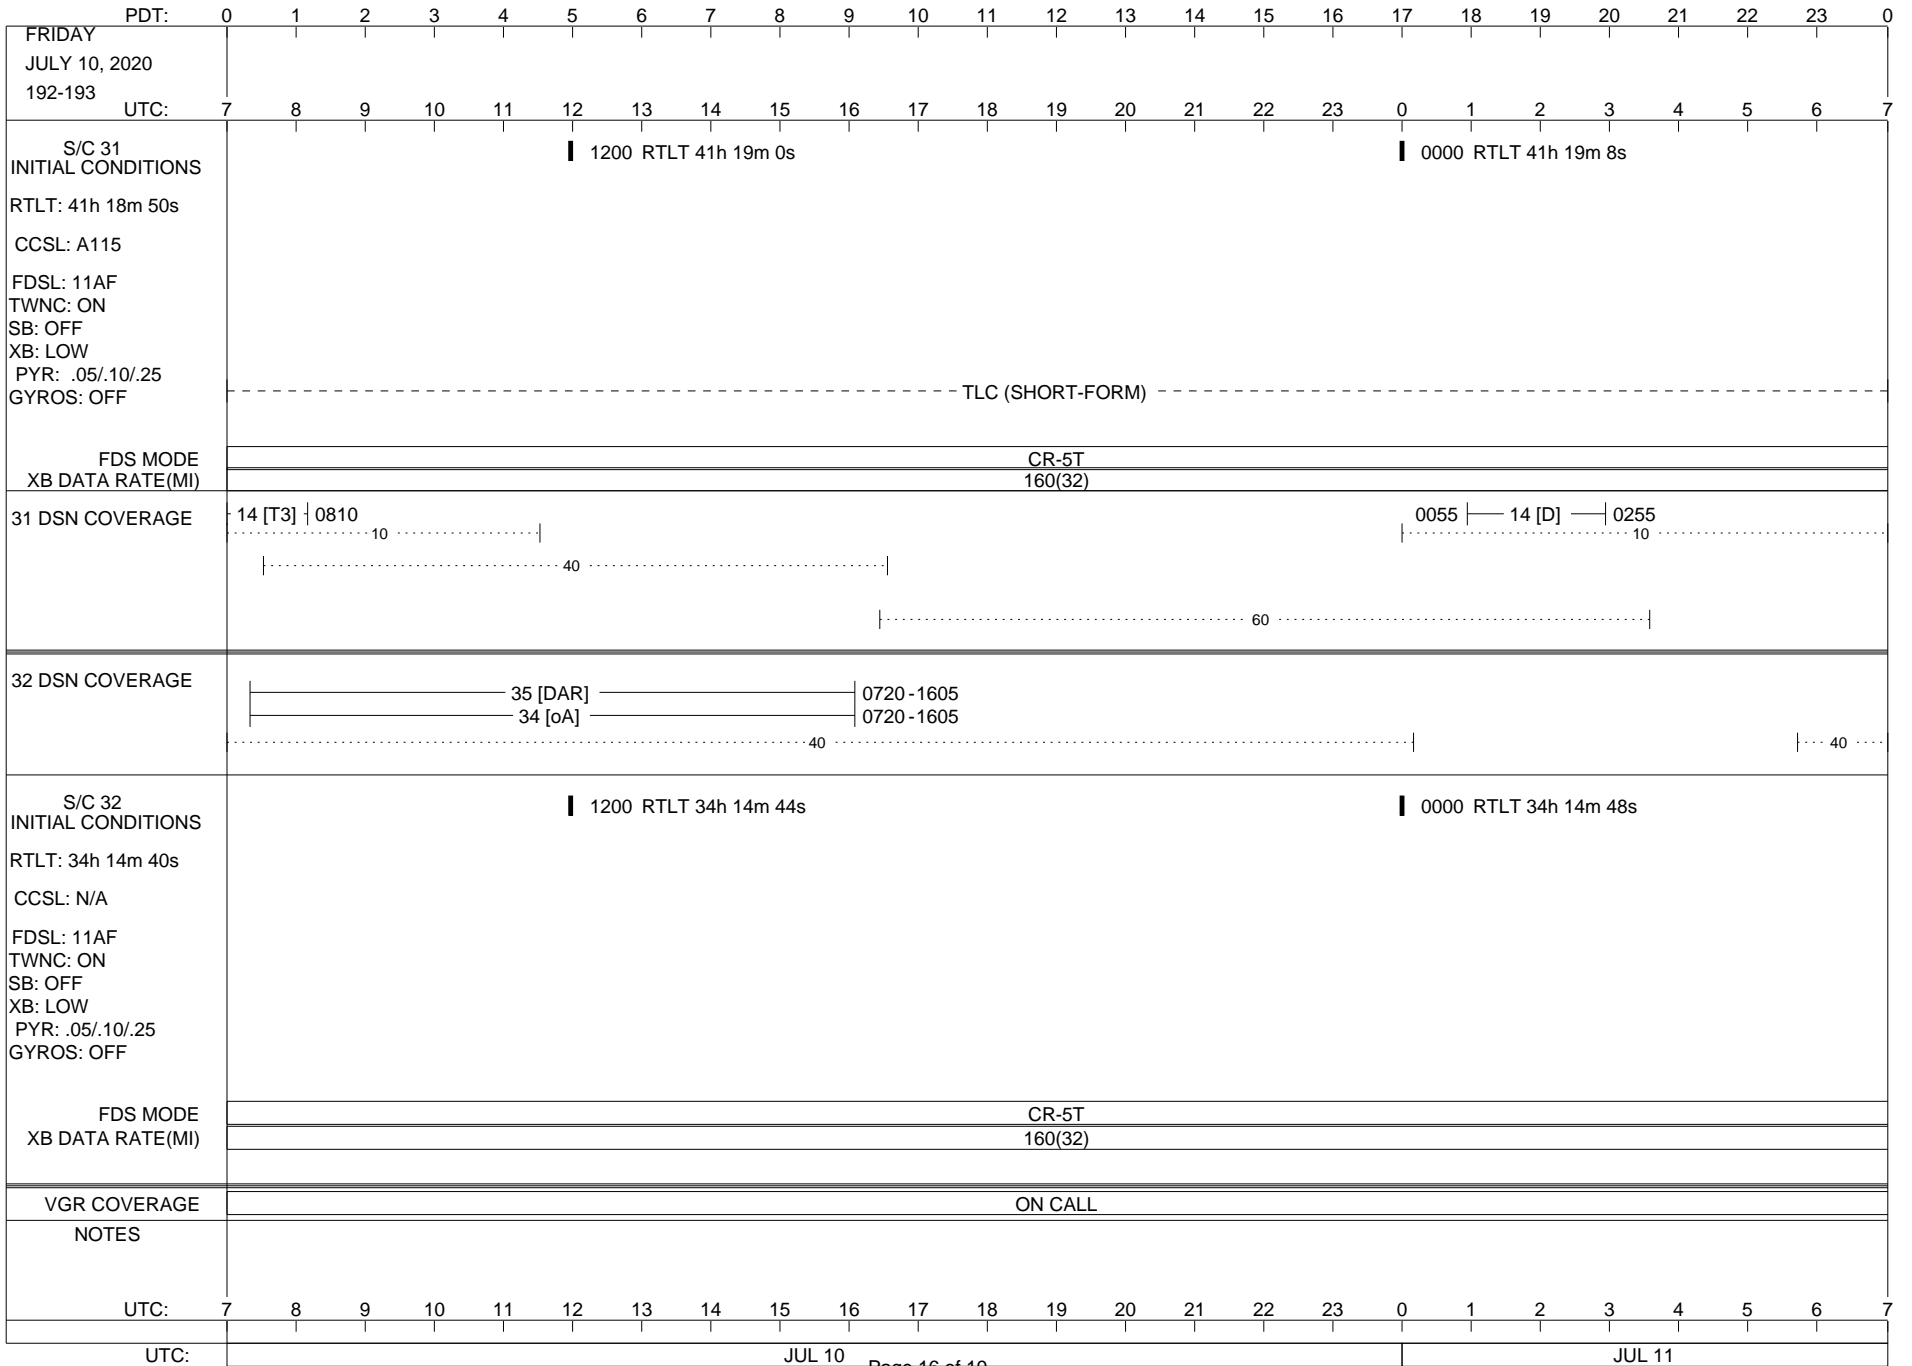

VOYAGER

Space Flight Operations Schedule (SFOS)

Issue Date: June 24, 2020

For the Period: 06/25/20 to 07/13/20 (20/177 – 20/195)

Posted at <https://voyager.jpl.nasa.gov/mission/status/>

LEGEND:

- ▽ = R/T Command (Last chance or Contingency)
- ▼ = R/T Command (Scheduled)
- * = Result of R/T Command
- n = (where n = 1,2,3 ..) Special Note, see bottom of page
- A = Arrayed station
- B = BLF
- D = Downlink only pass
- H = High Power Transmitter
- R = Array Reference Antenna
- T = TLC Uplink
- U = Uplink only pass
- [o] = Ramp-through

ISSUE DATE: 06/19/20 14:44

ISSUE DATE: 06/19/20 14:44

PDT: 0 1 2 3 4 5 6 7 8 9 10 11 12 13 14 15 16 17 18 19 20 21 22 23 0

SATURDAY
JULY 11, 2020
193-194
UTC: 7 8 9 10 11 12 13 14 15 16 17 18 19 20 21 22 23 0 1 2 3 4 5 6 7

S/C 31
INITIAL CONDITIONS
RTLTL: 41h 19m 8s
CCSL: A115
FDSL: 11AF
TWNC: ON
SB: OFF
XB: LOW
PYR: .05/.10/.25
GYROS: OFF

1200 RTLT 41h 19m 16s

0000 RTLT 41h 19m 26s

----- TLC (SHORT-FORM) ----- + D/L -| 1956