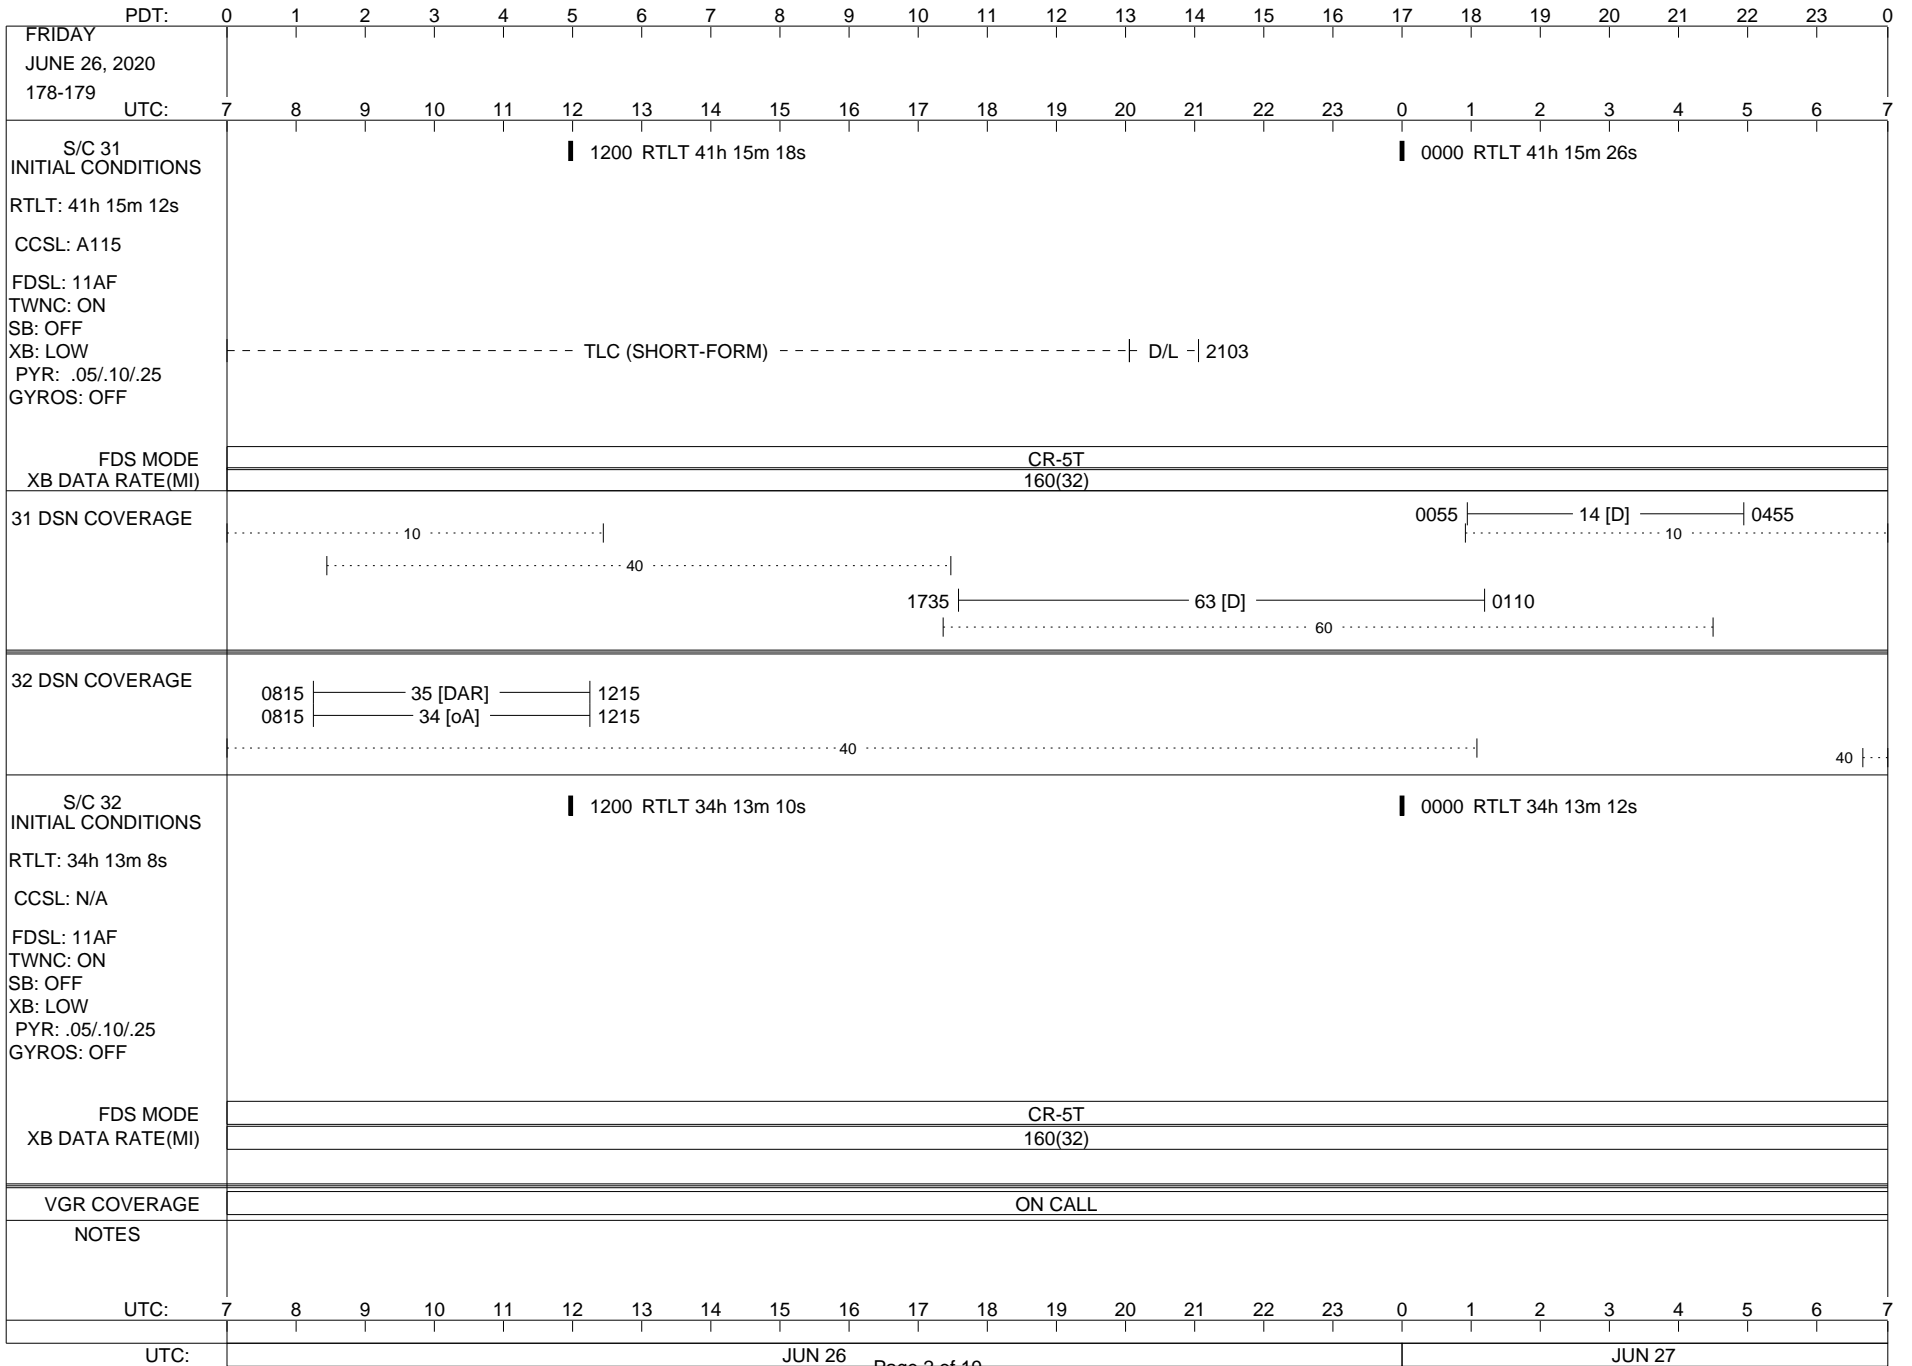

ISSUE DATE: 06/19/20 14:44