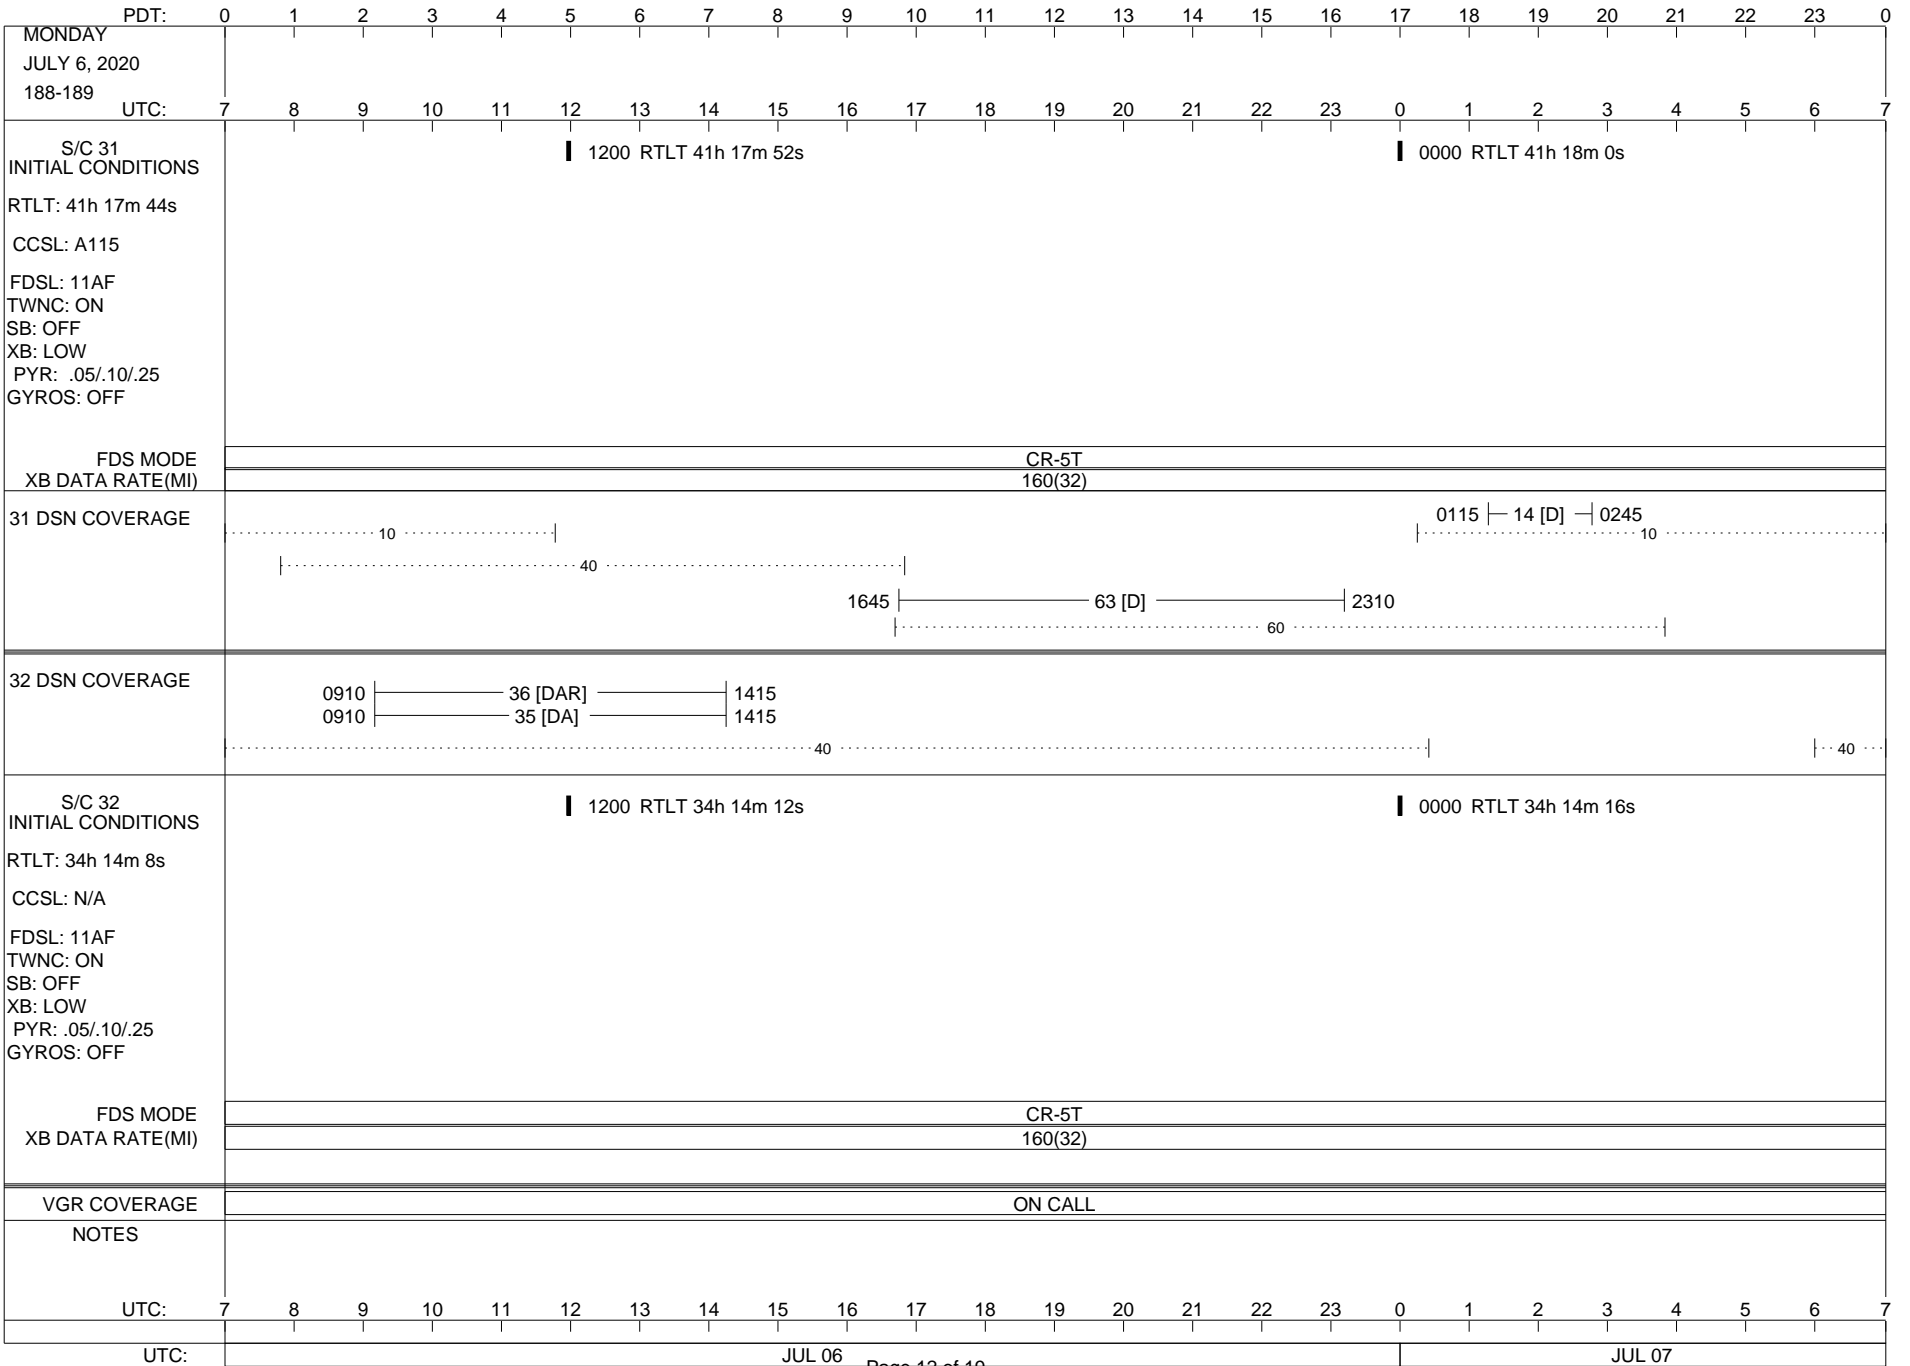

ISSUE DATE: 06/19/20 14:44