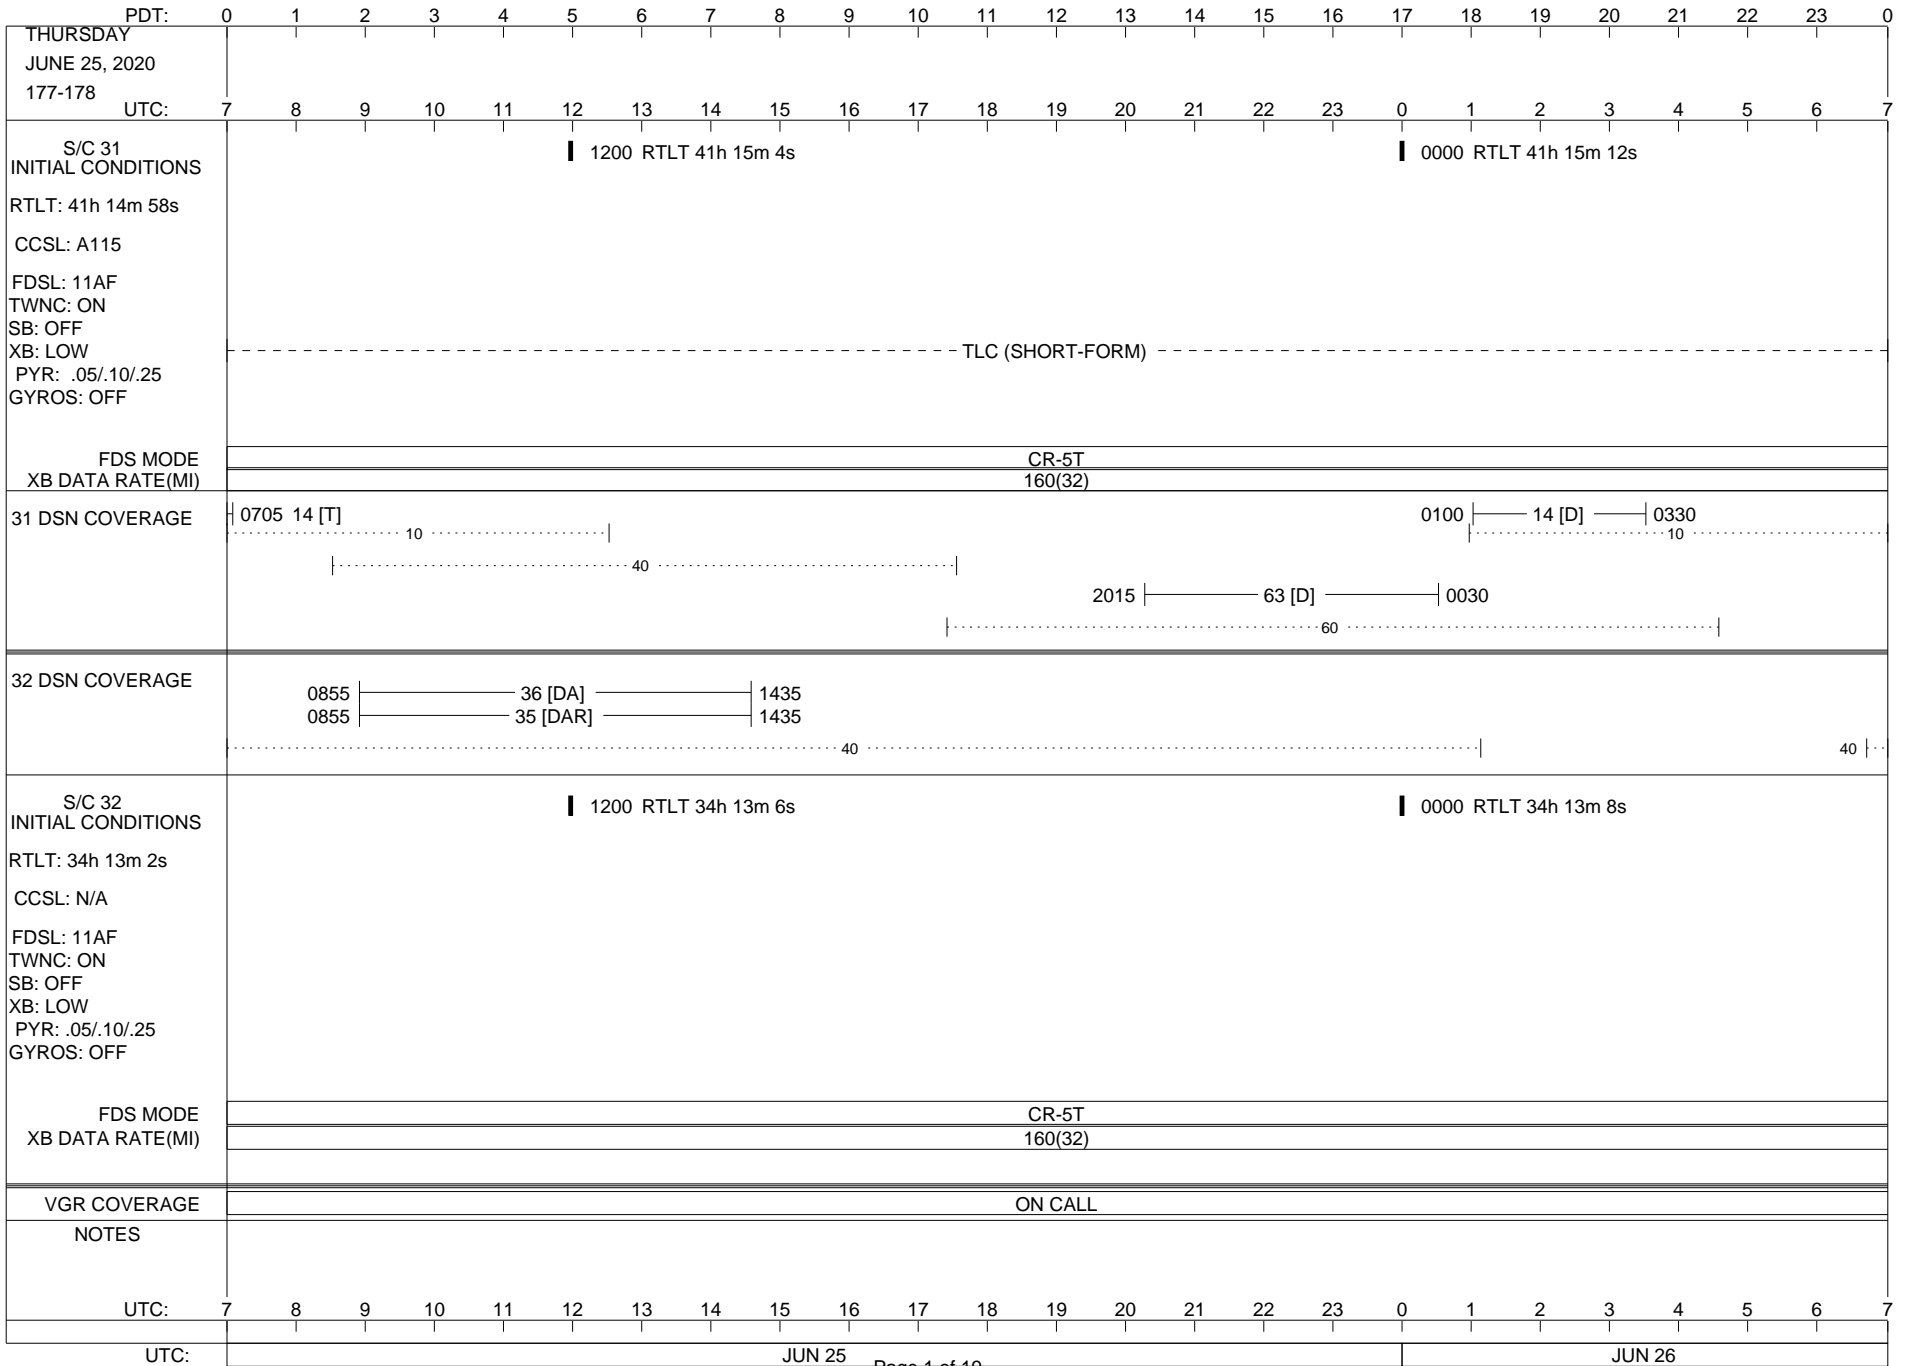

ISSUE DATE: 06/19/20 14:44