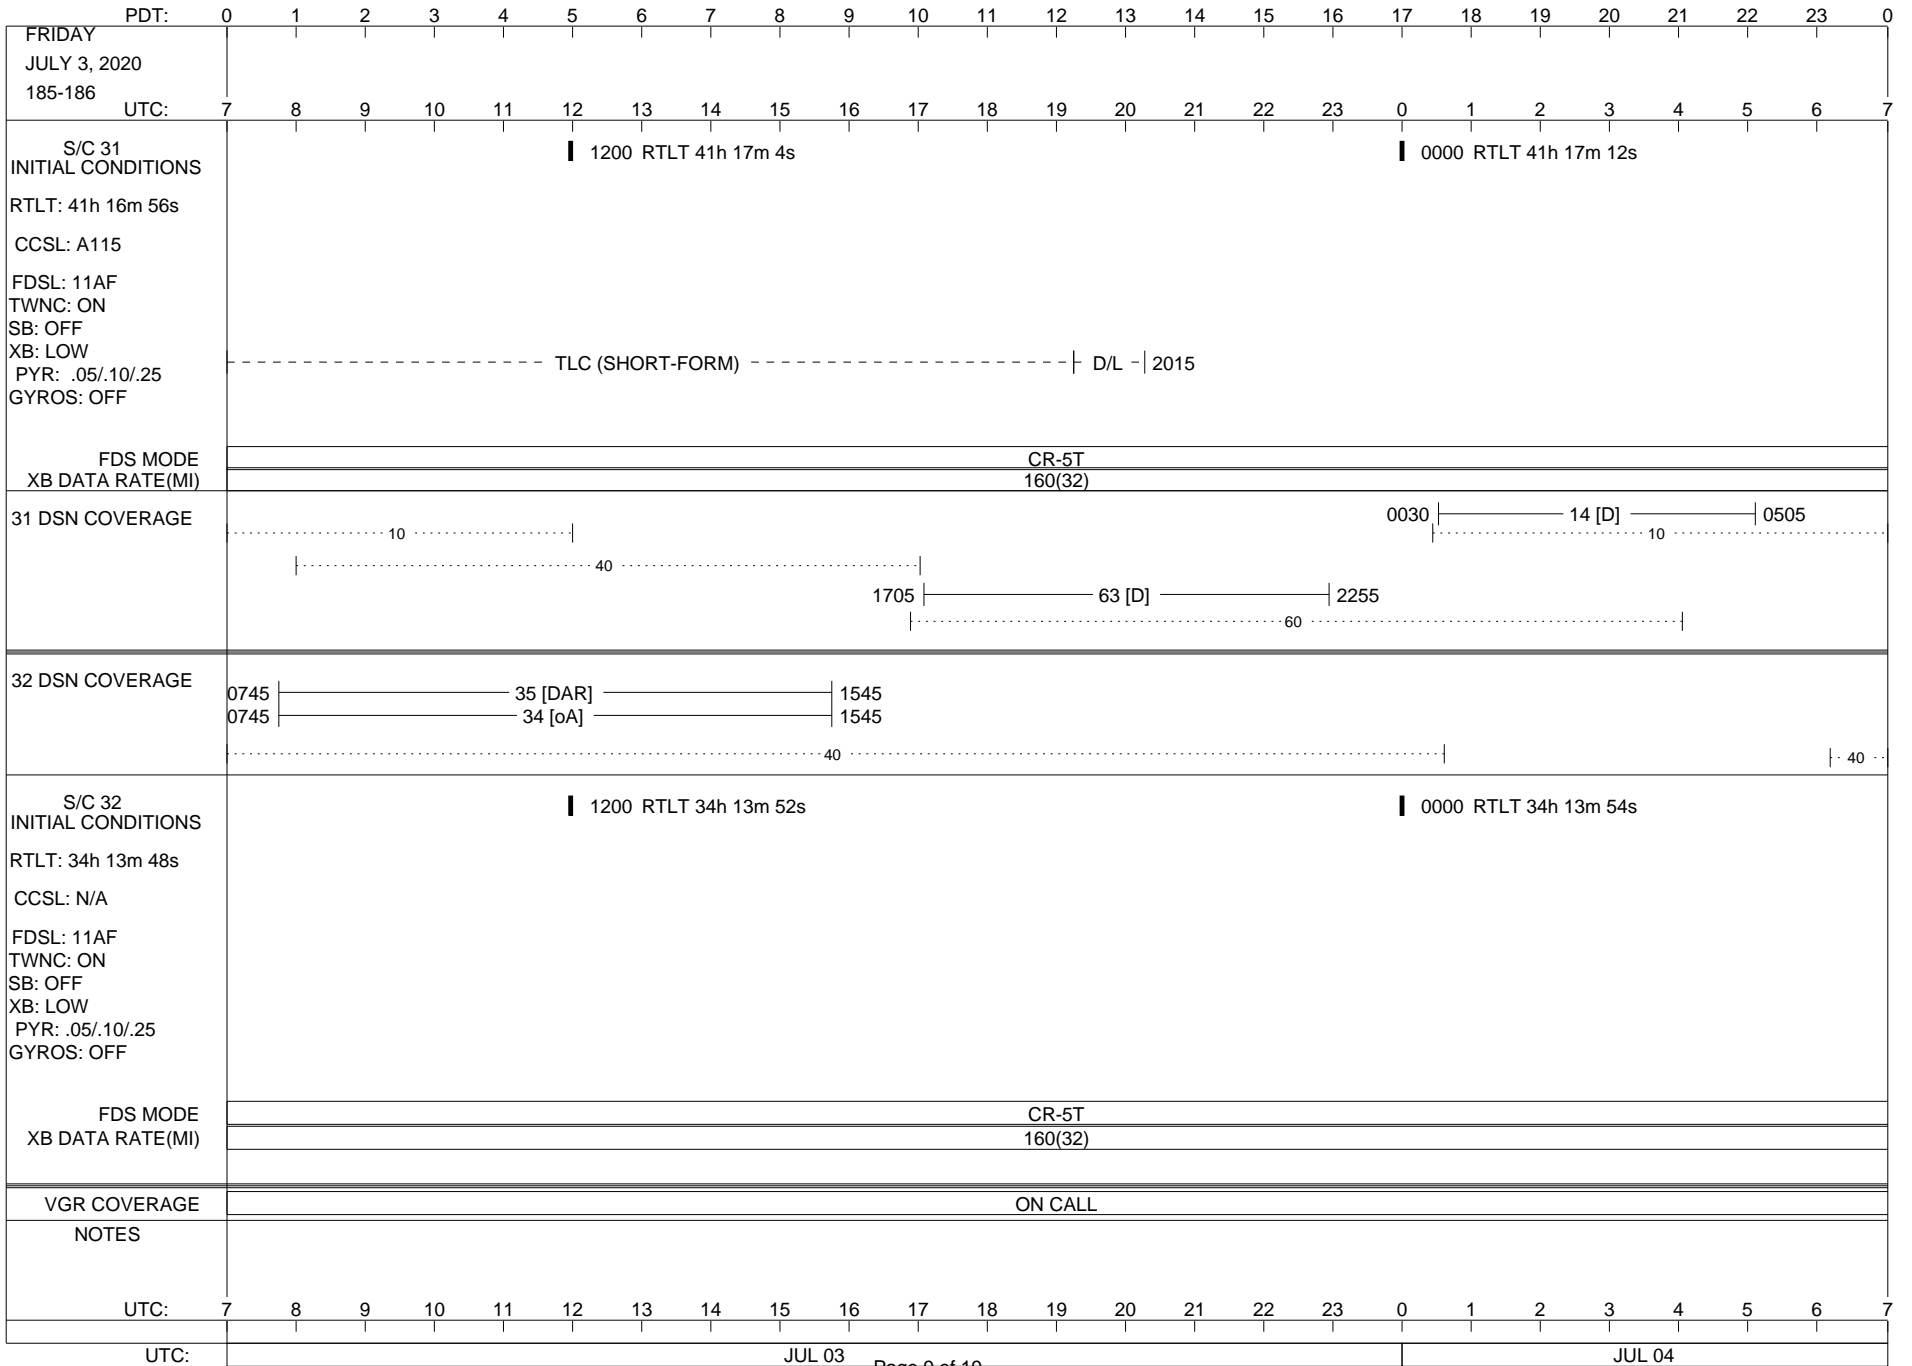

ISSUE DATE: 06/19/20 14:44