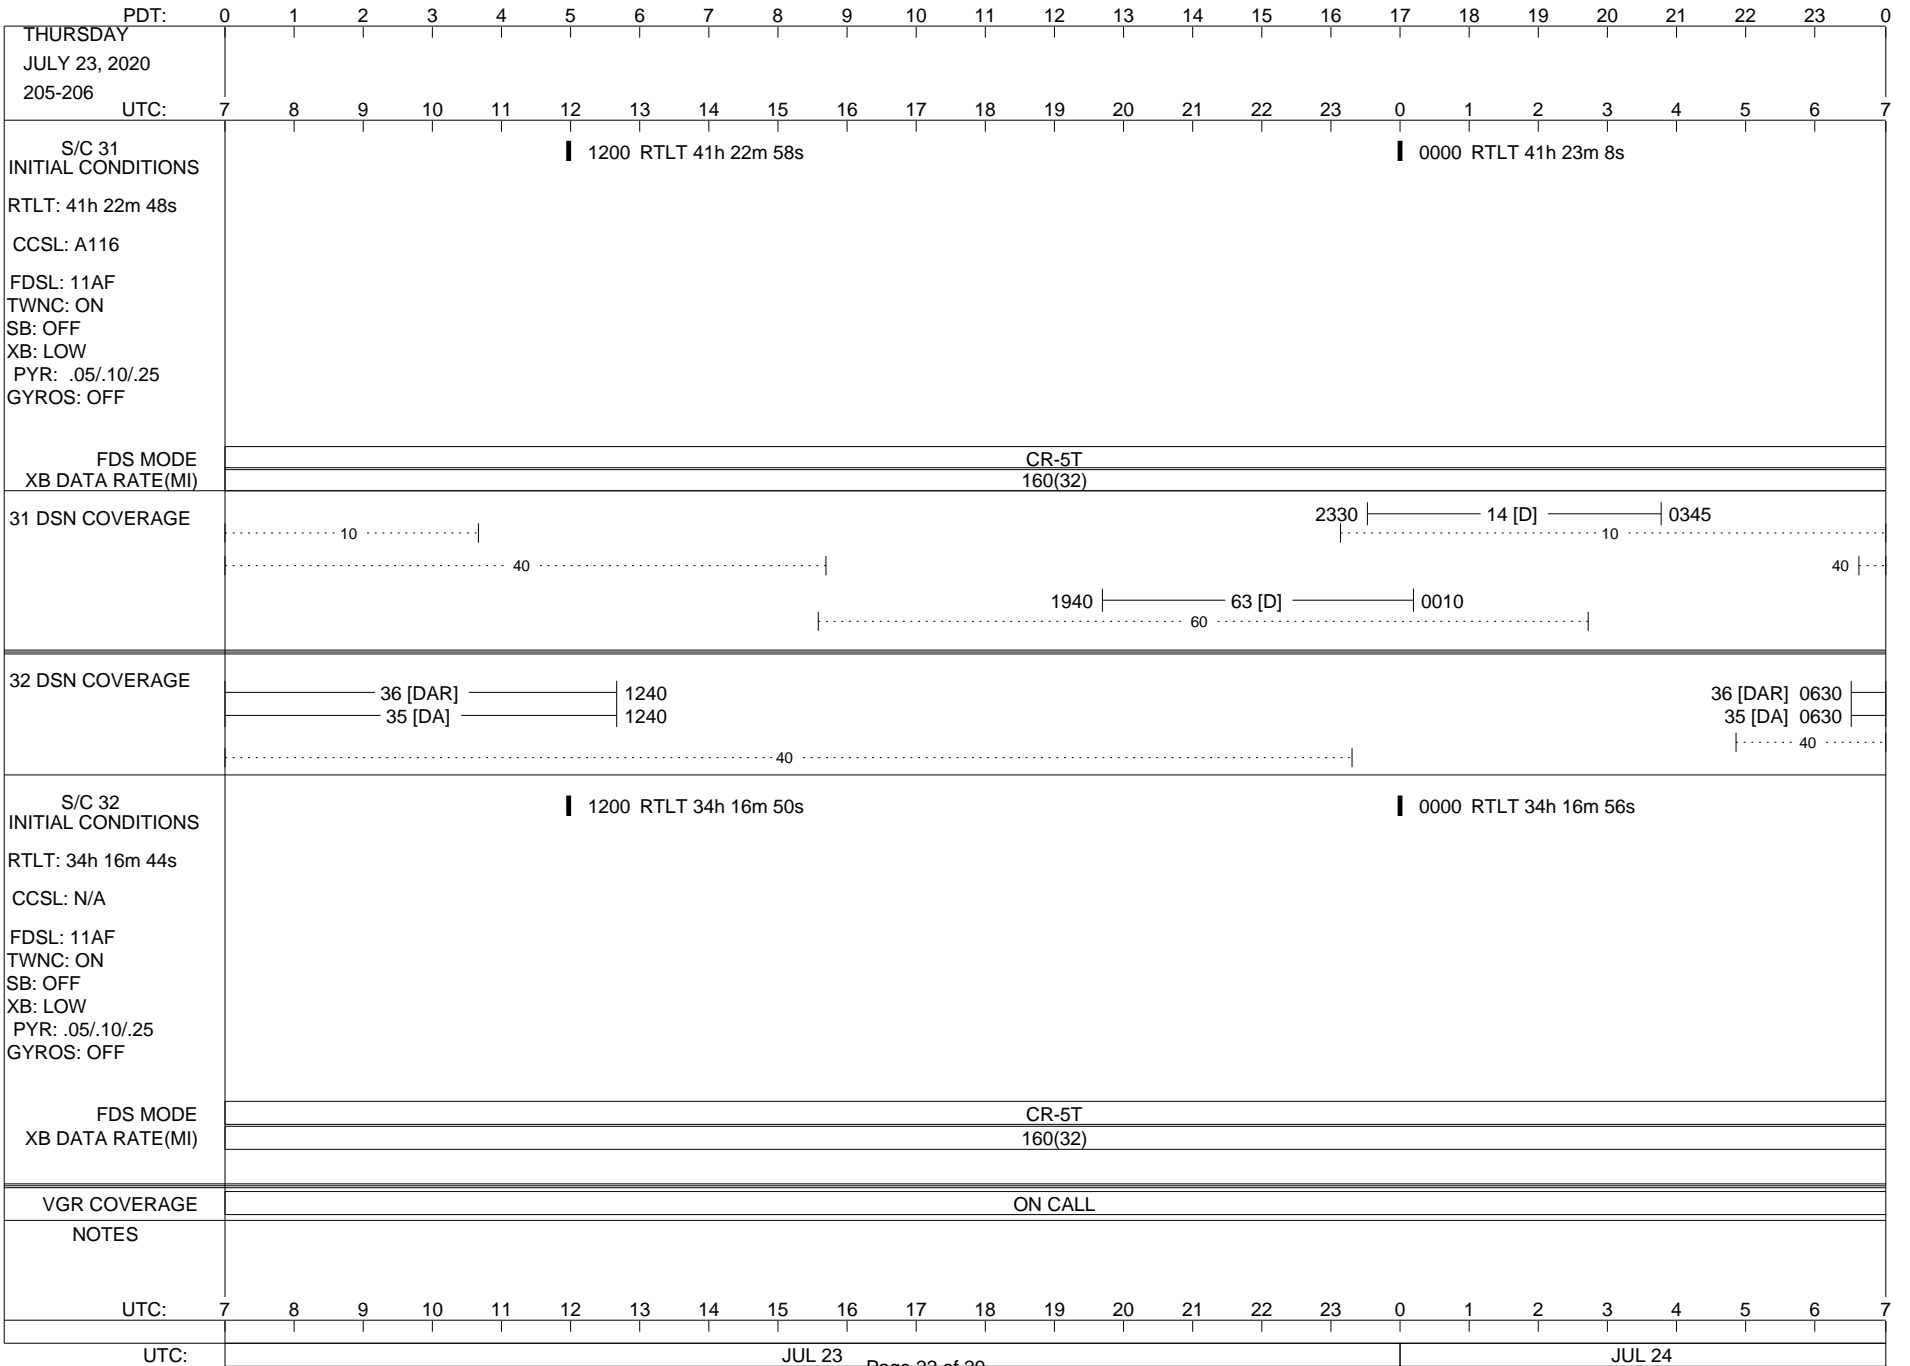

ISSUE DATE: 07/01/20 10:44