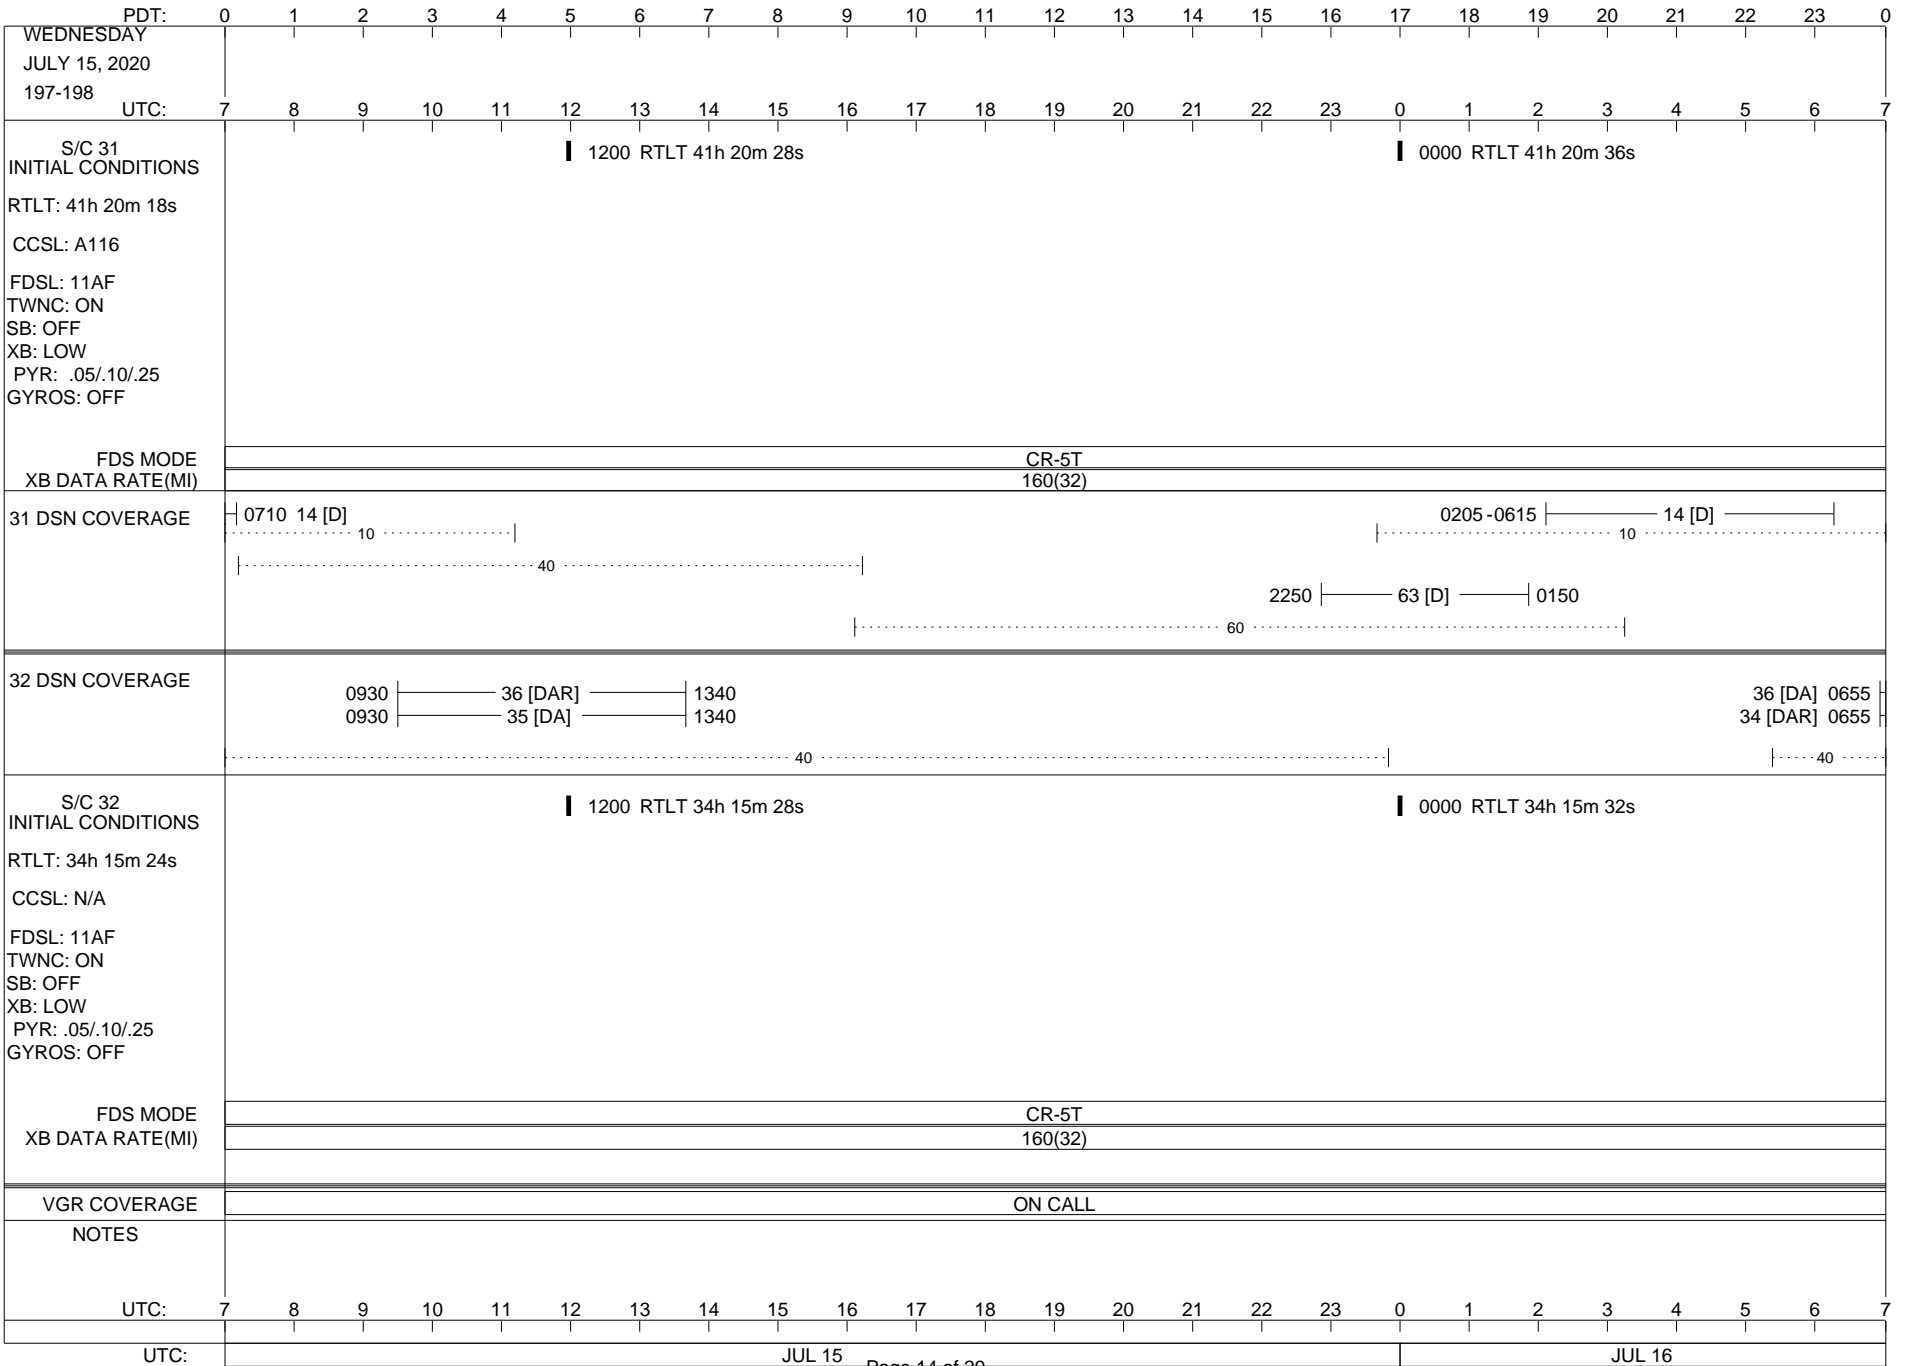

ISSUE DATE: 07/01/20 10:44