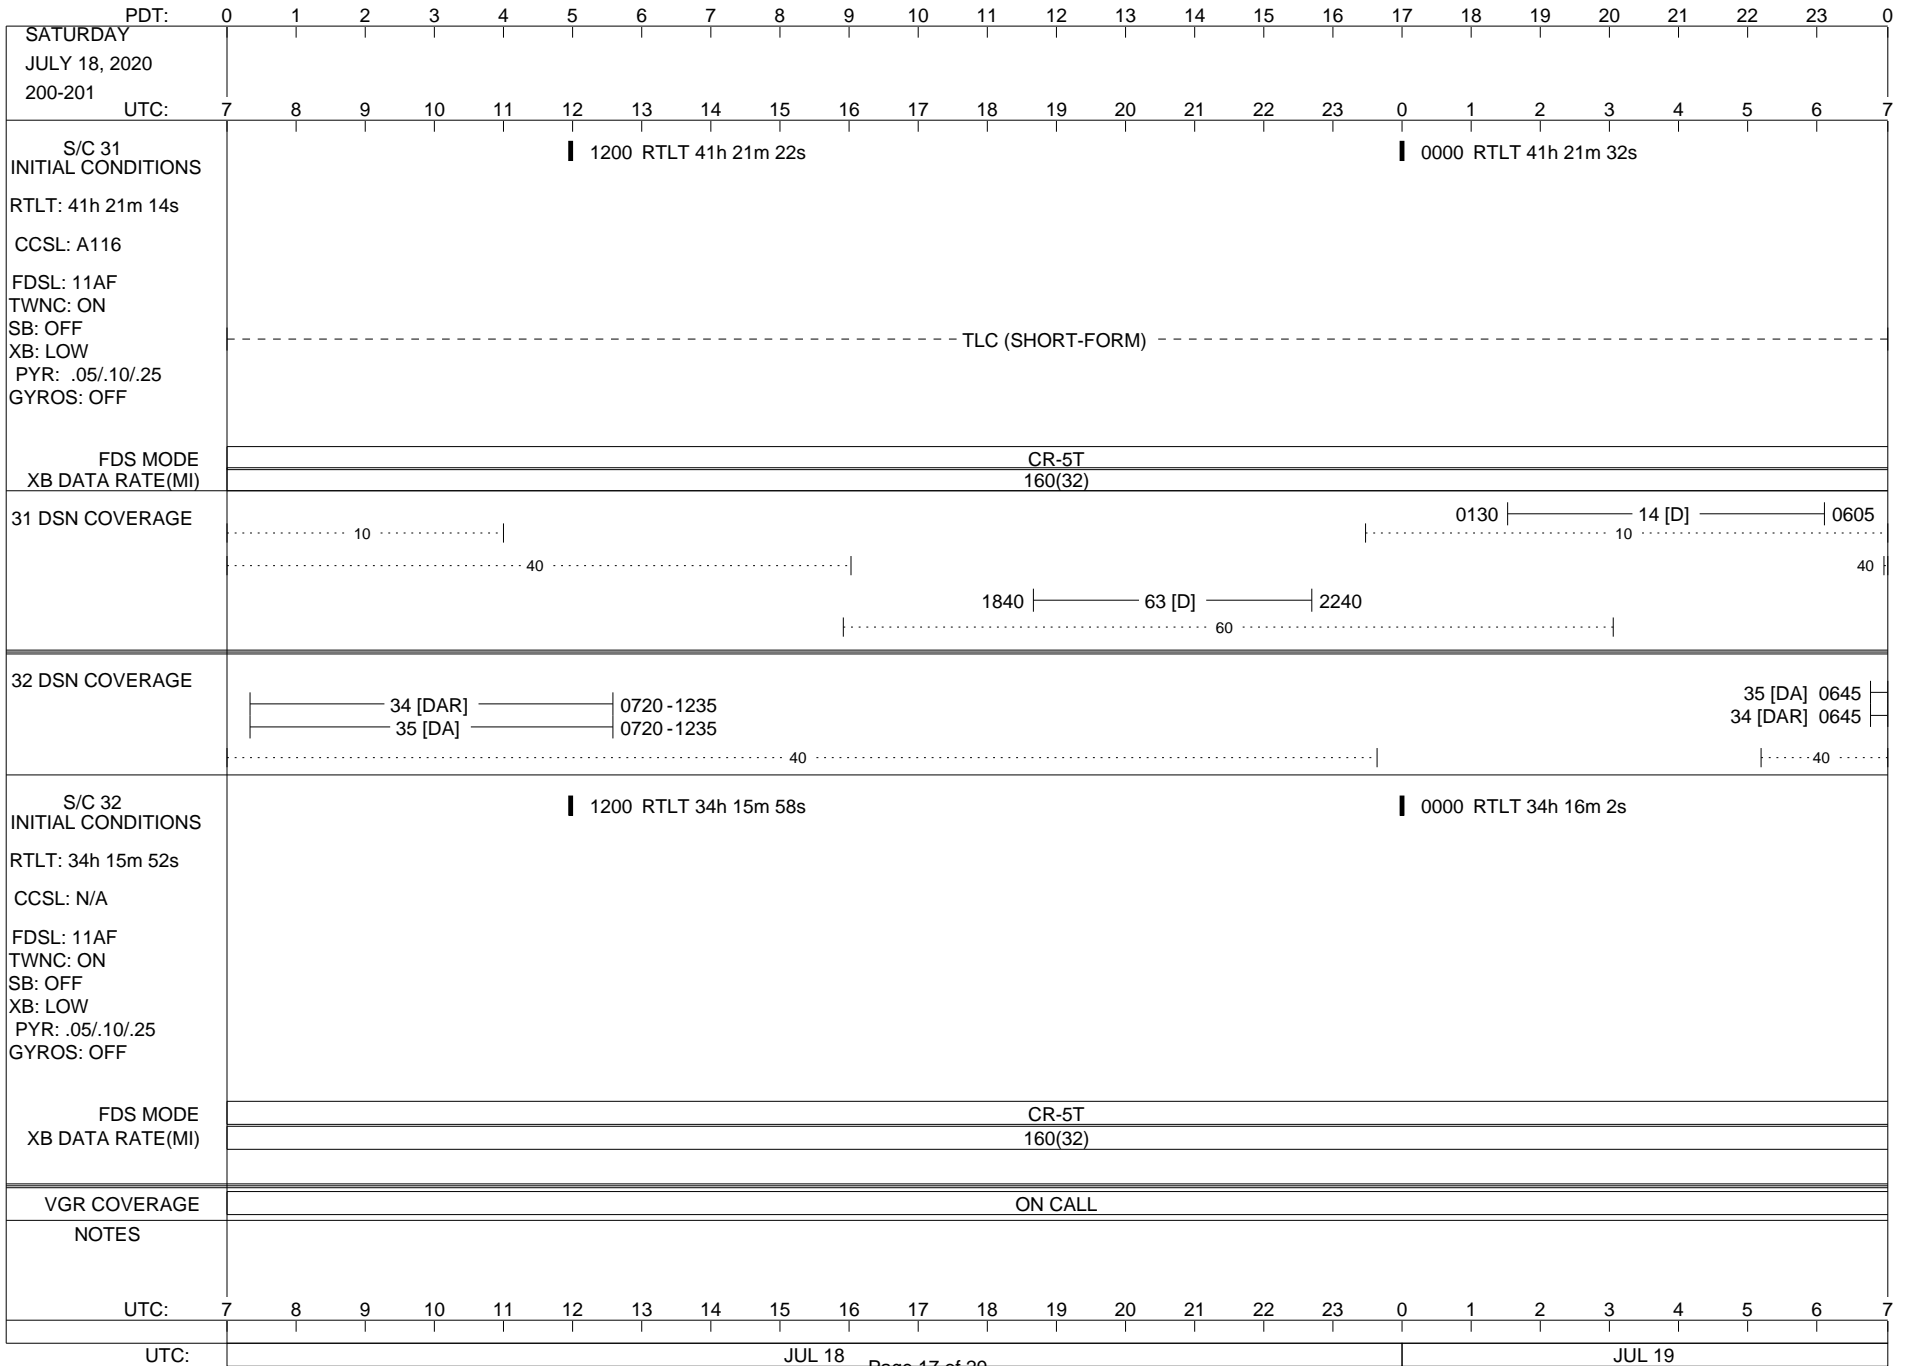

ISSUE DATE: 07/01/20 10:44