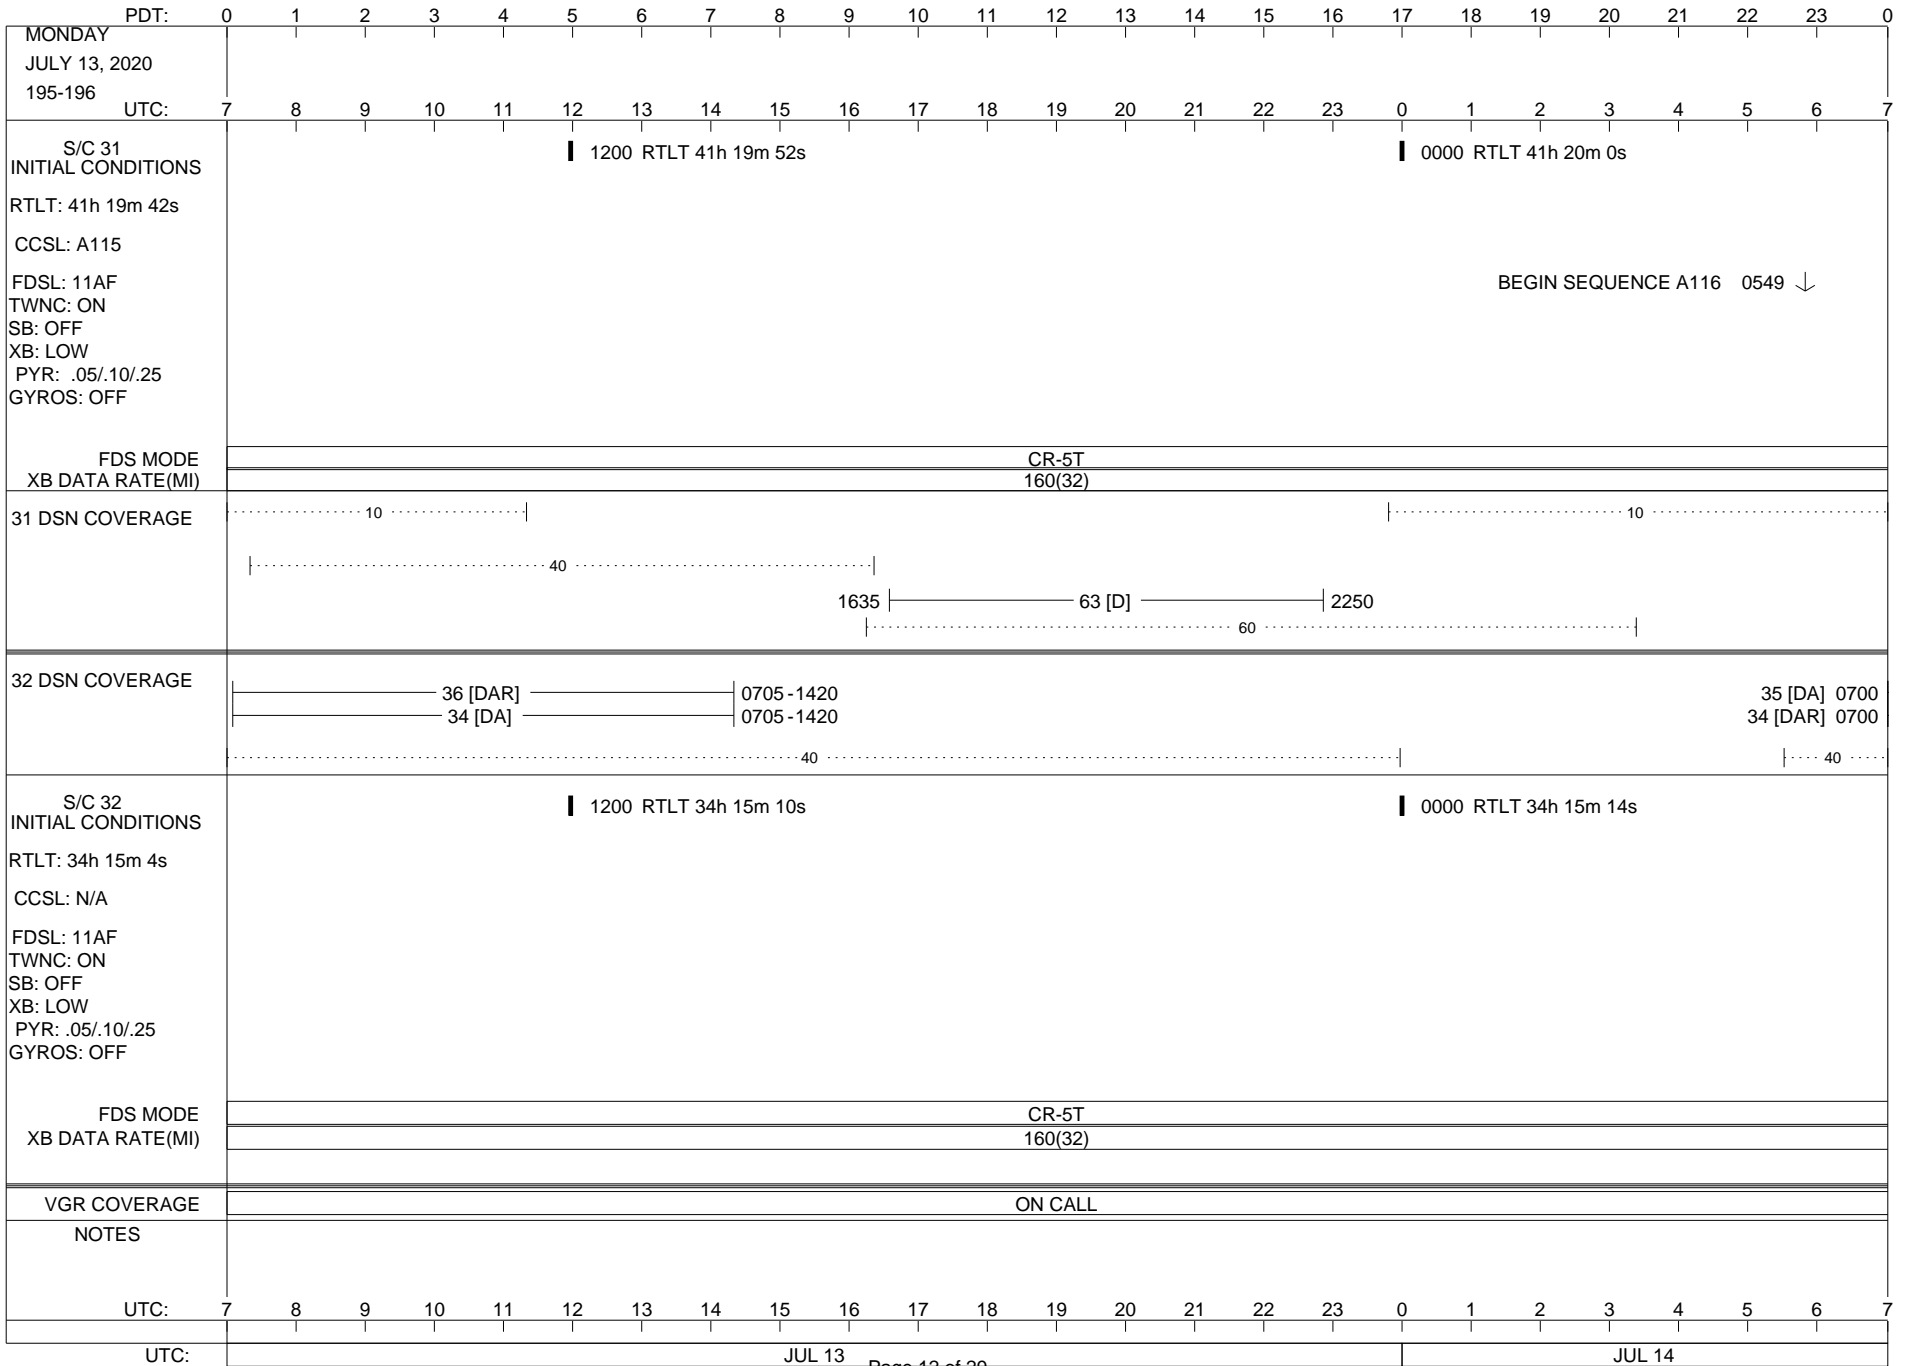

ISSUE DATE: 07/01/20 10:44