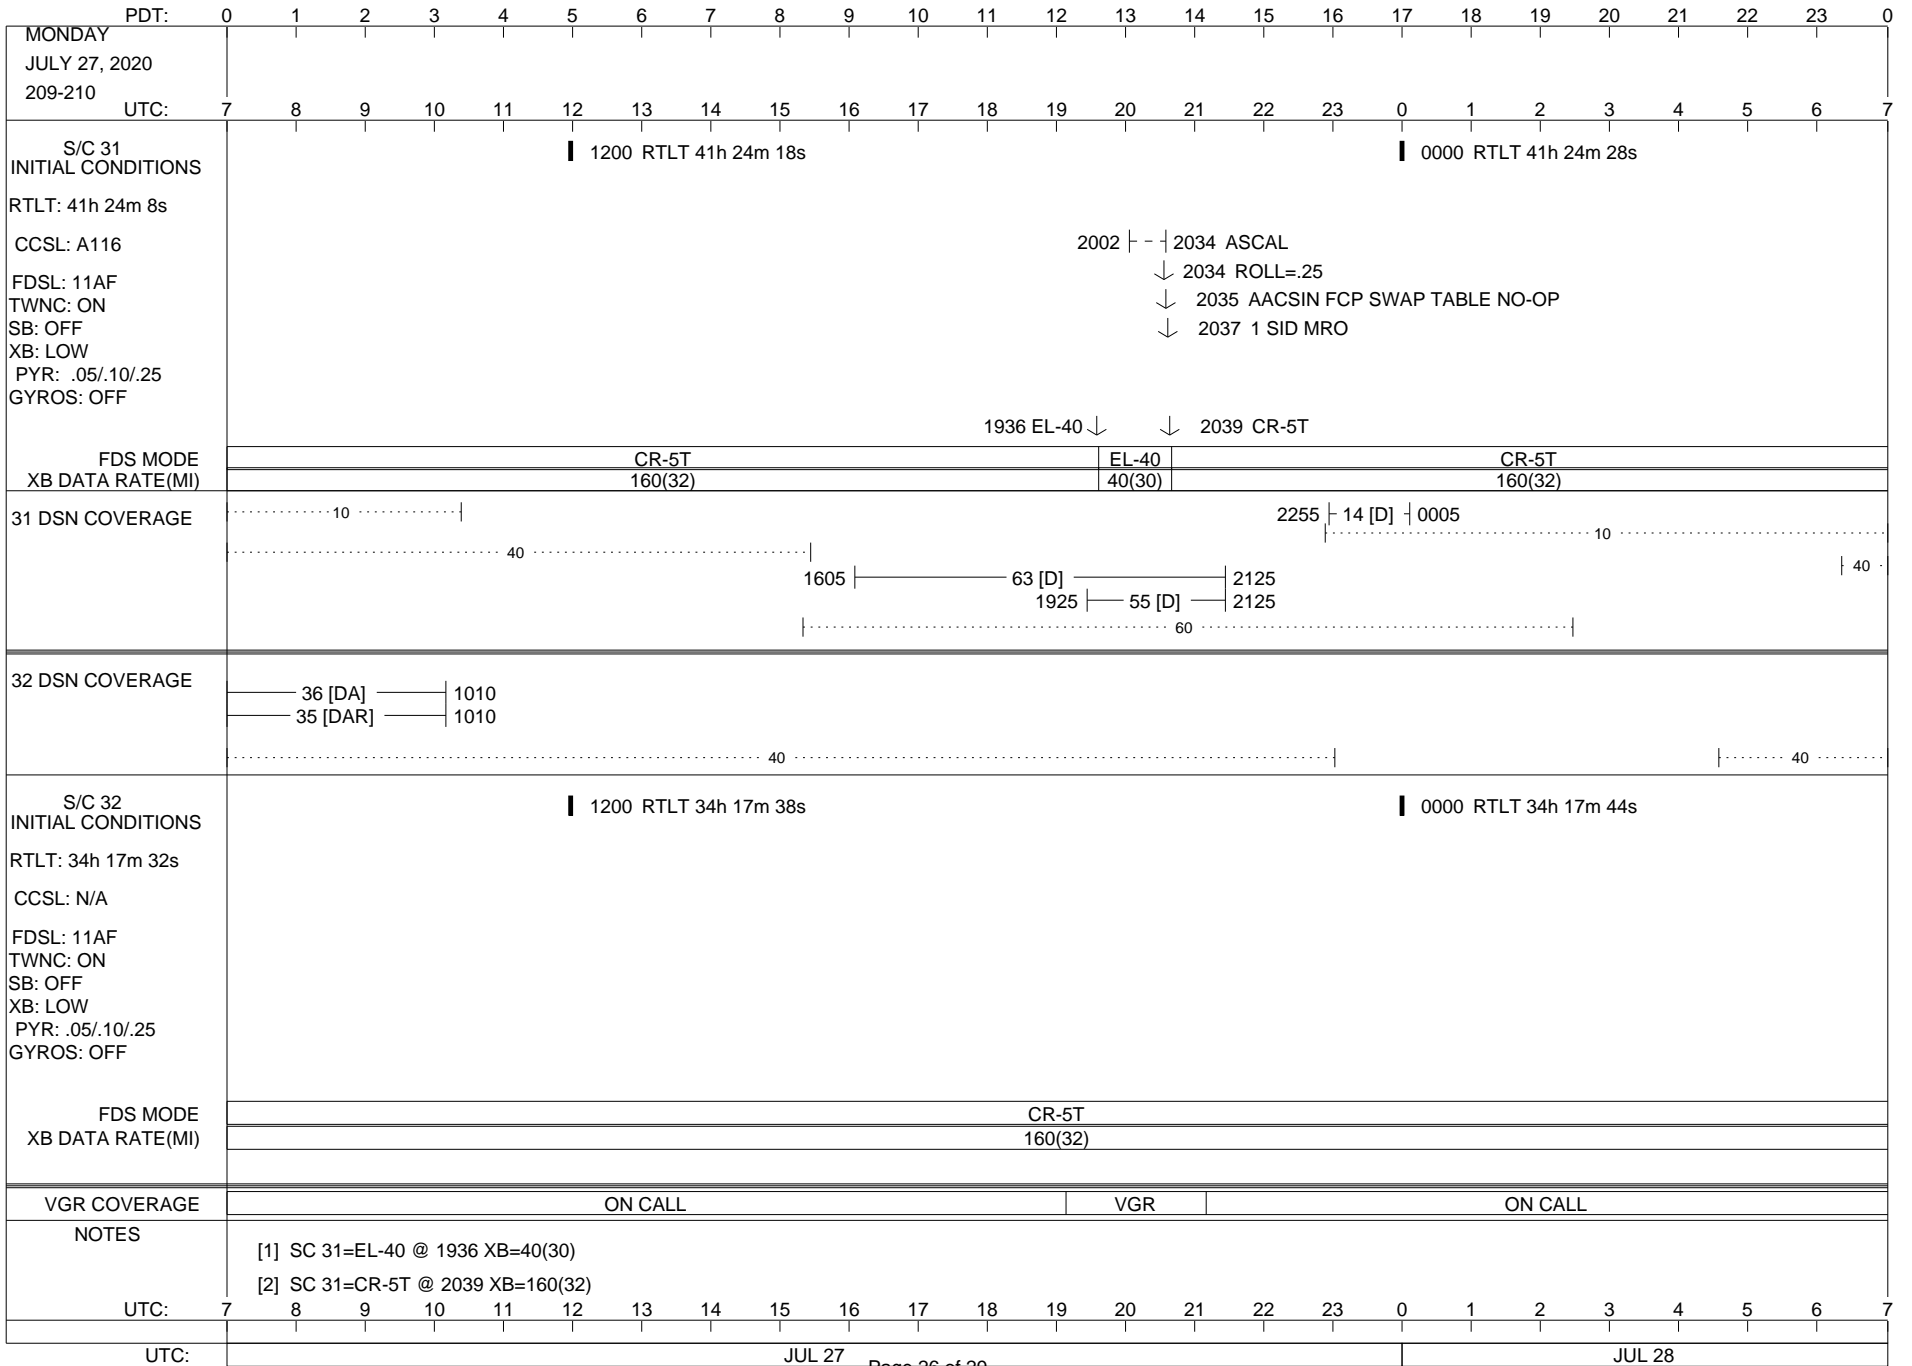

ISSUE DATE: 07/01/20 10:44