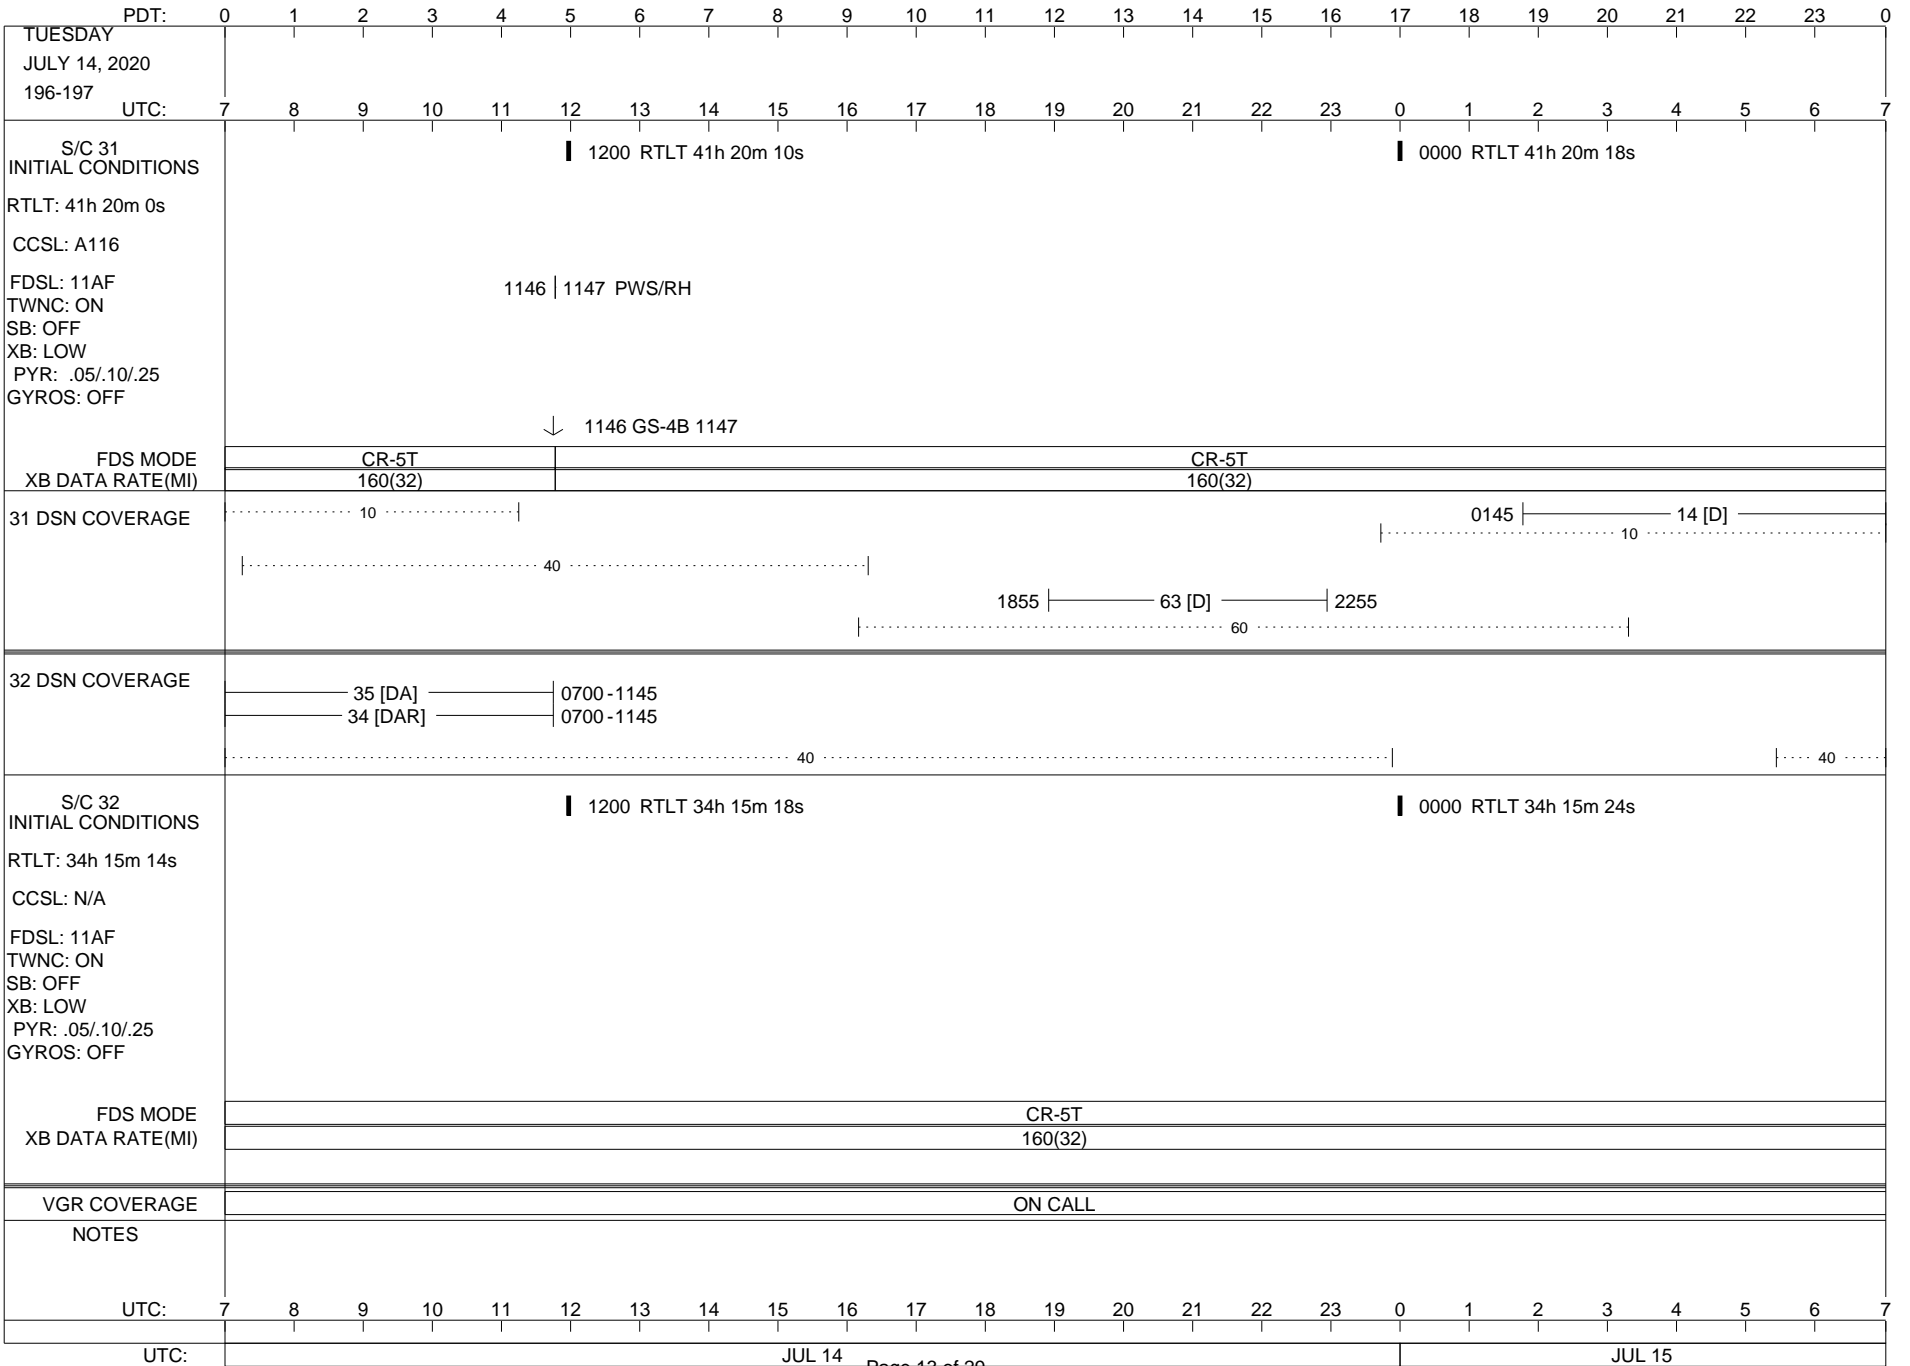

ISSUE DATE: 07/01/20 10:44