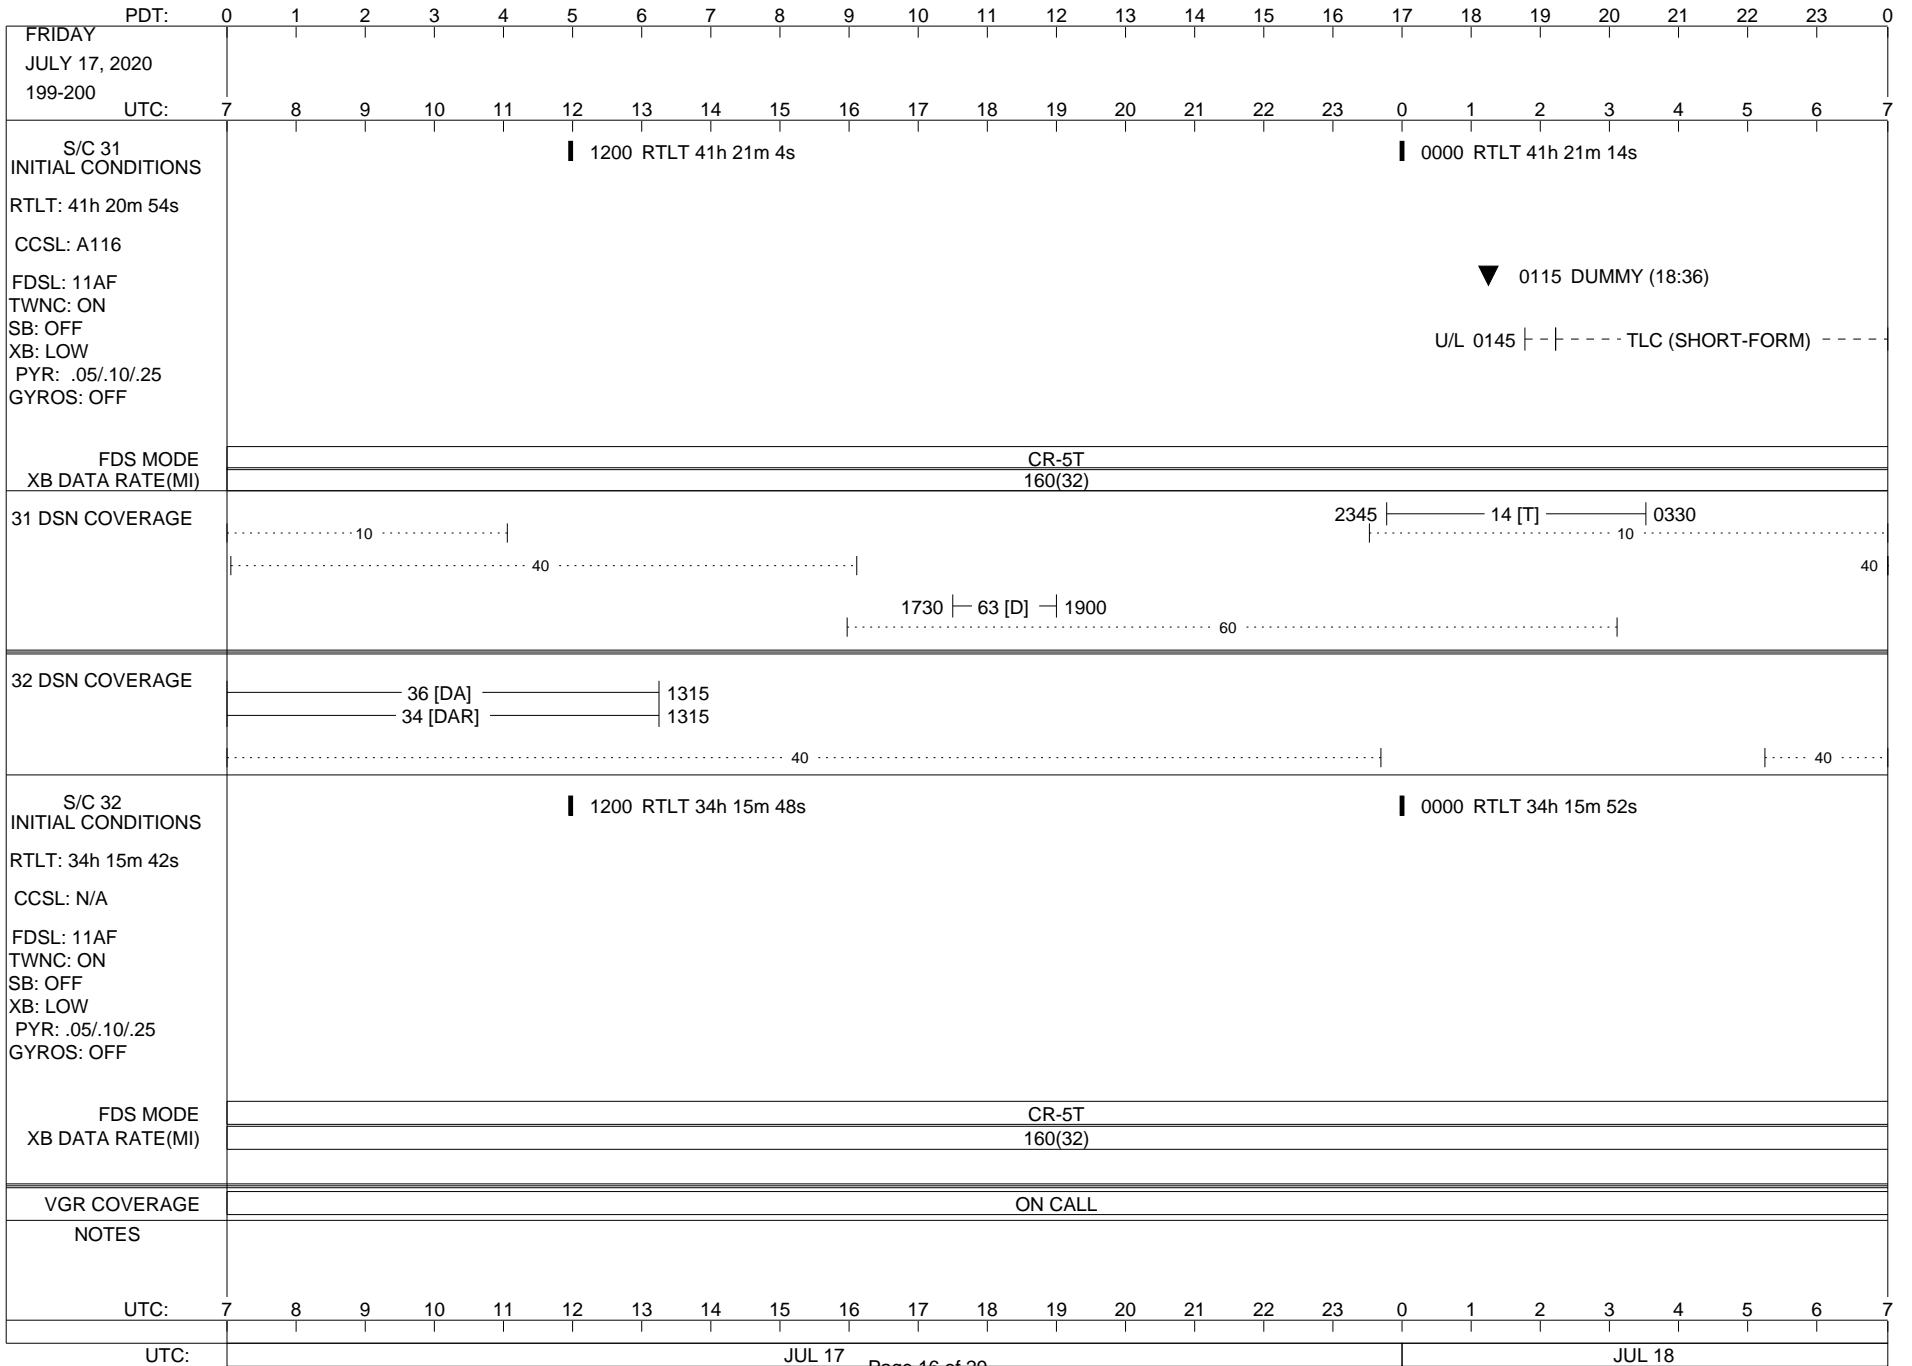

ISSUE DATE: 07/01/20 10:44