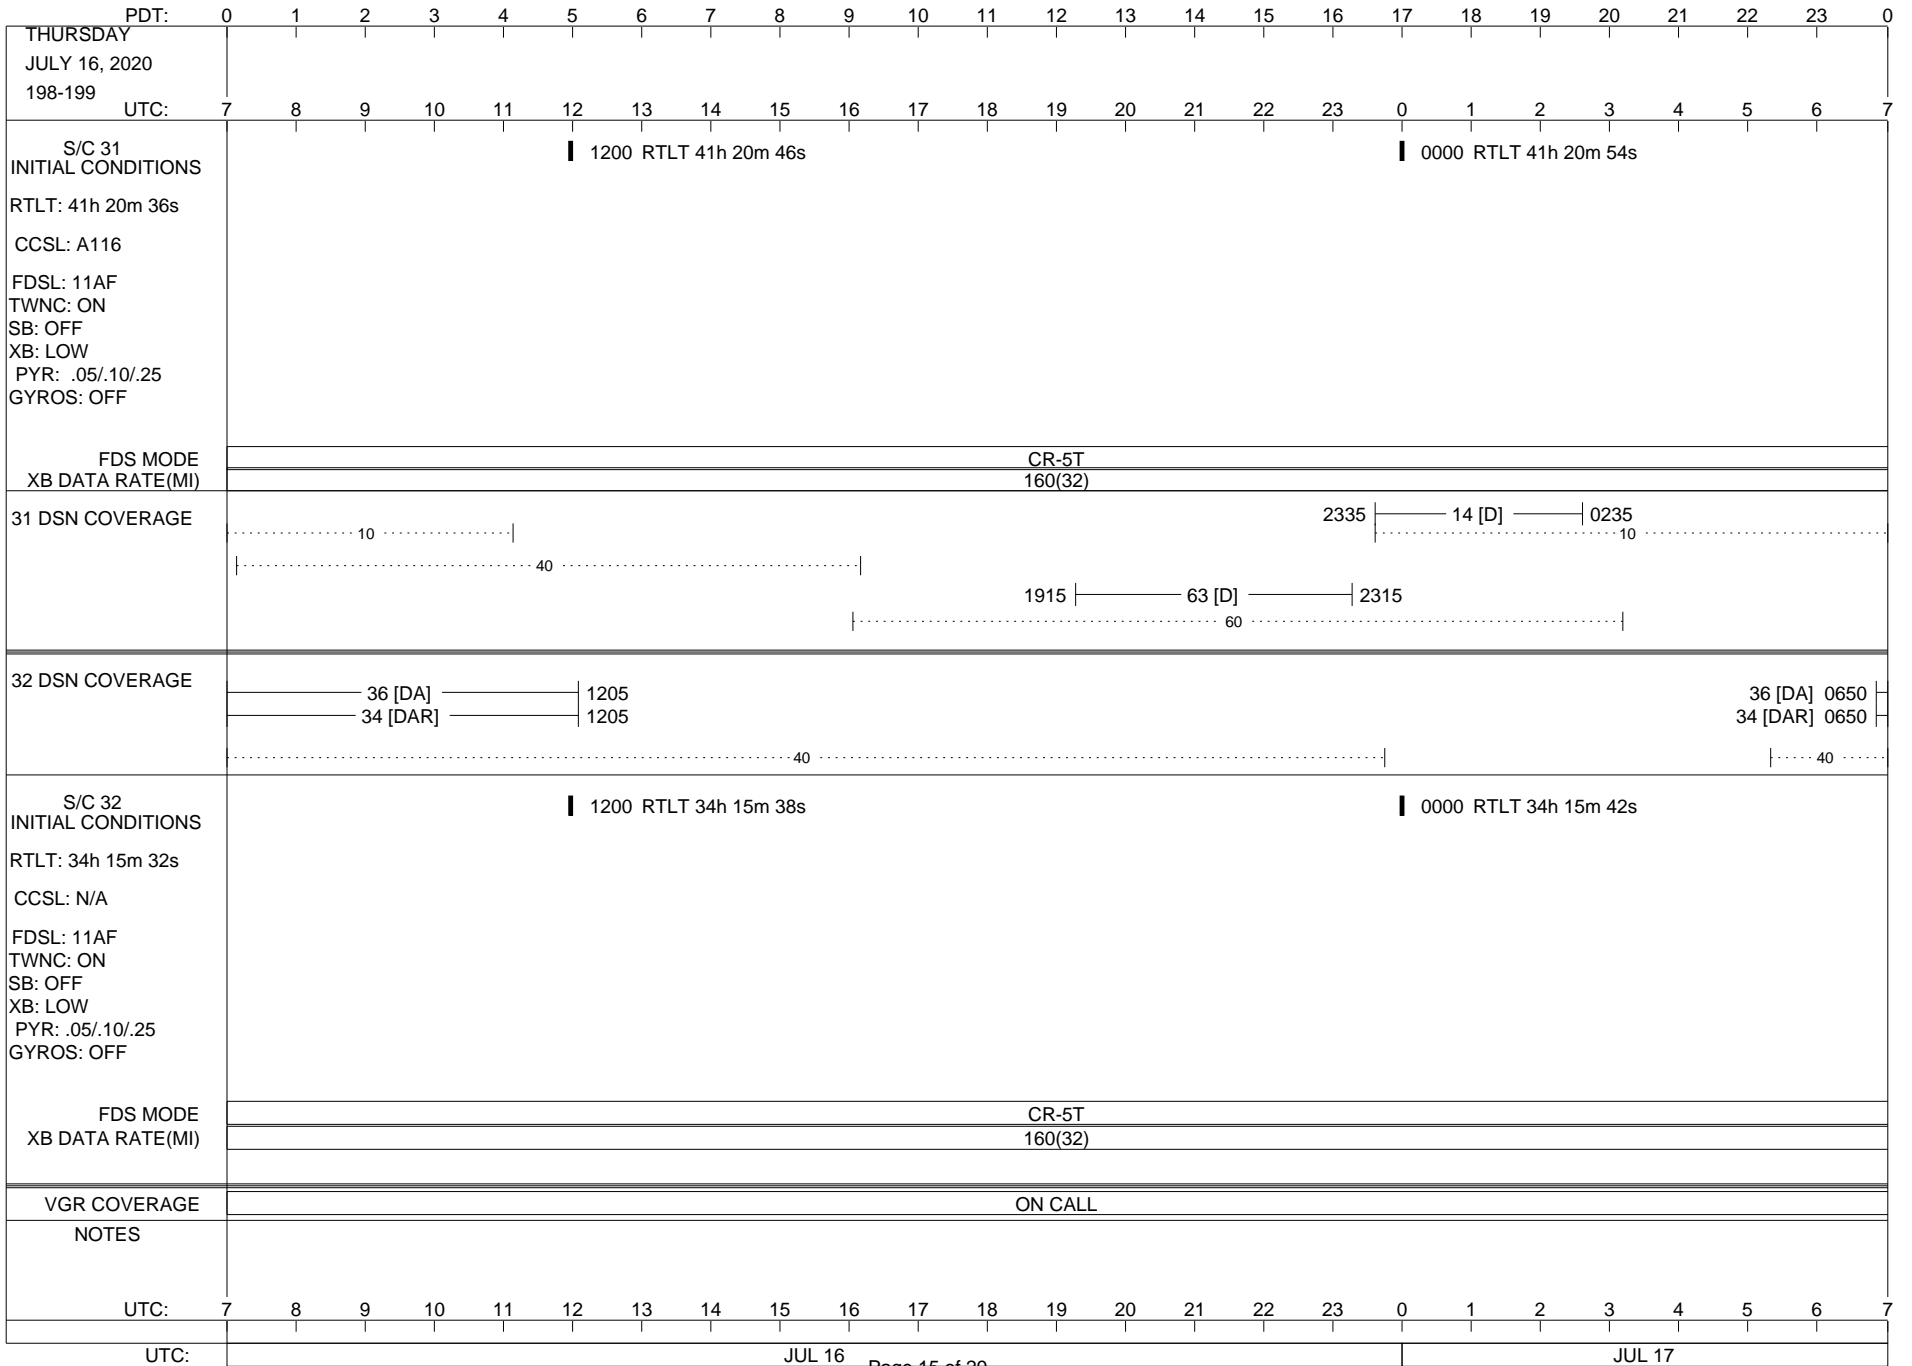

ISSUE DATE: 07/01/20 10:44