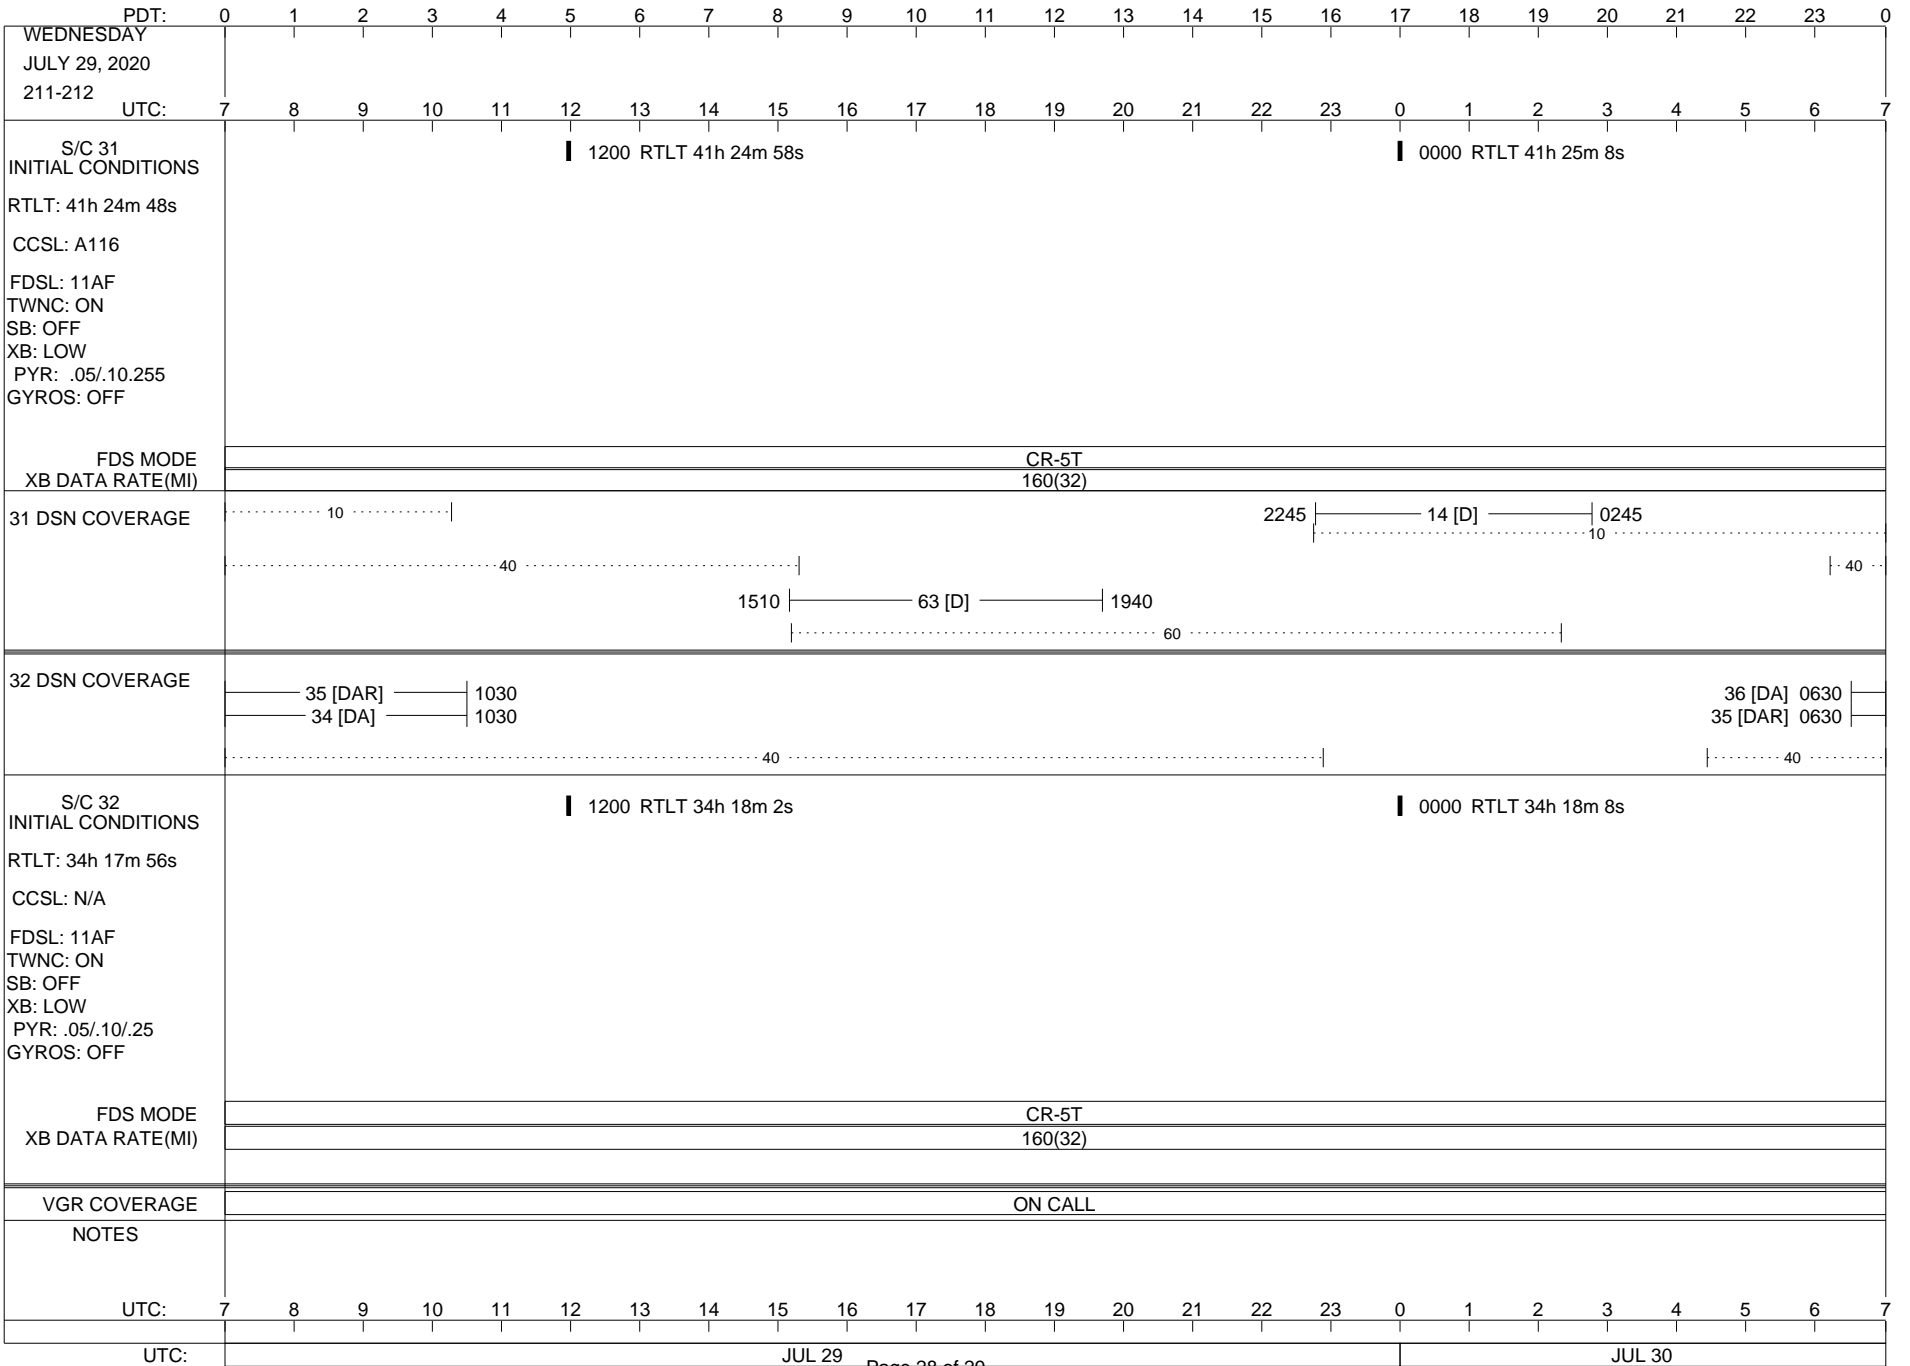

ISSUE DATE: 07/01/20 10:44