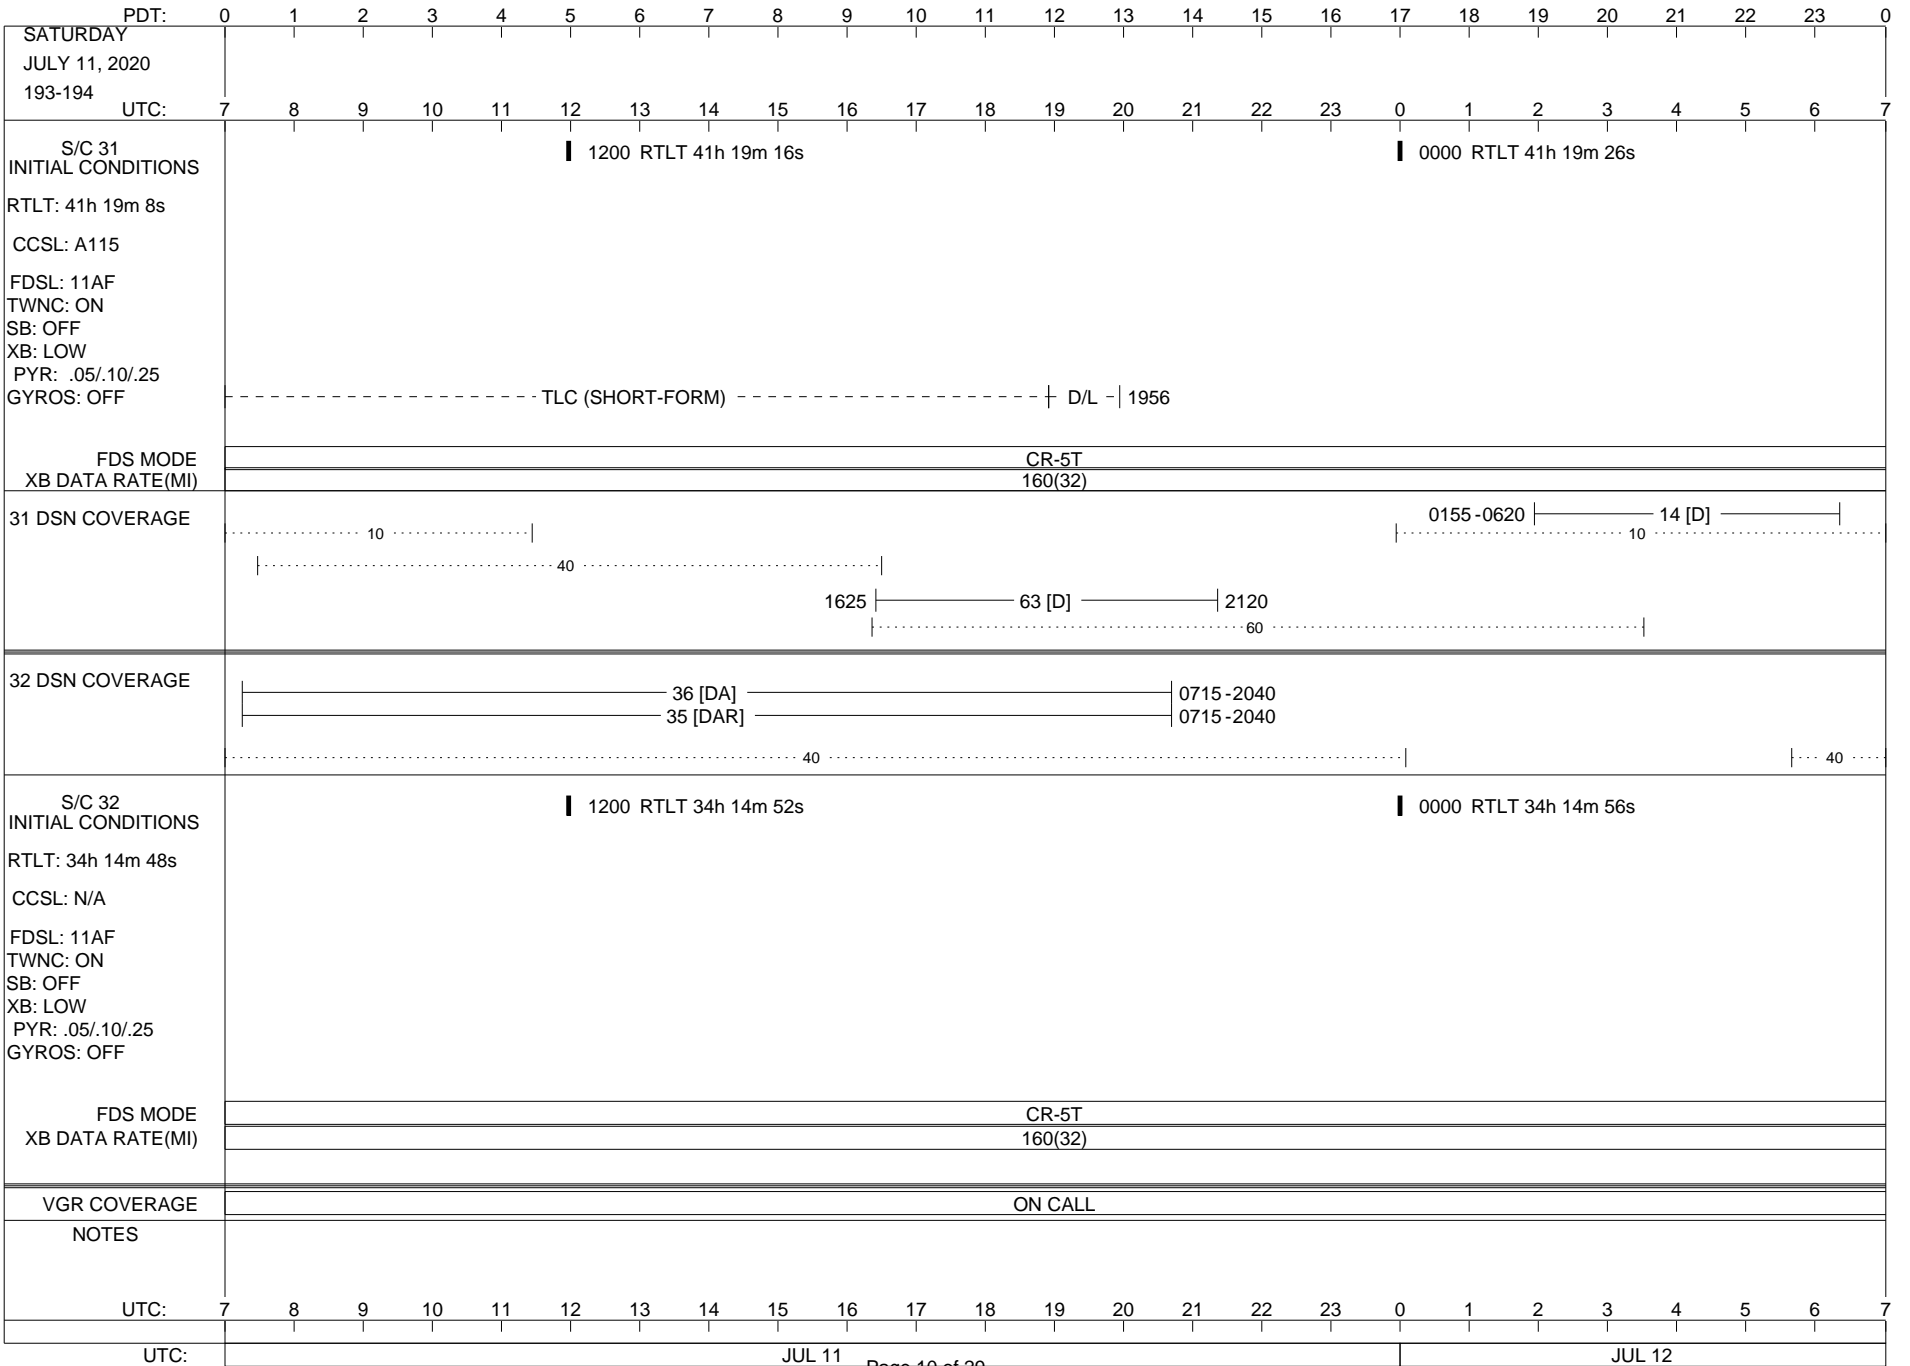

ISSUE DATE: 07/01/20 10:44