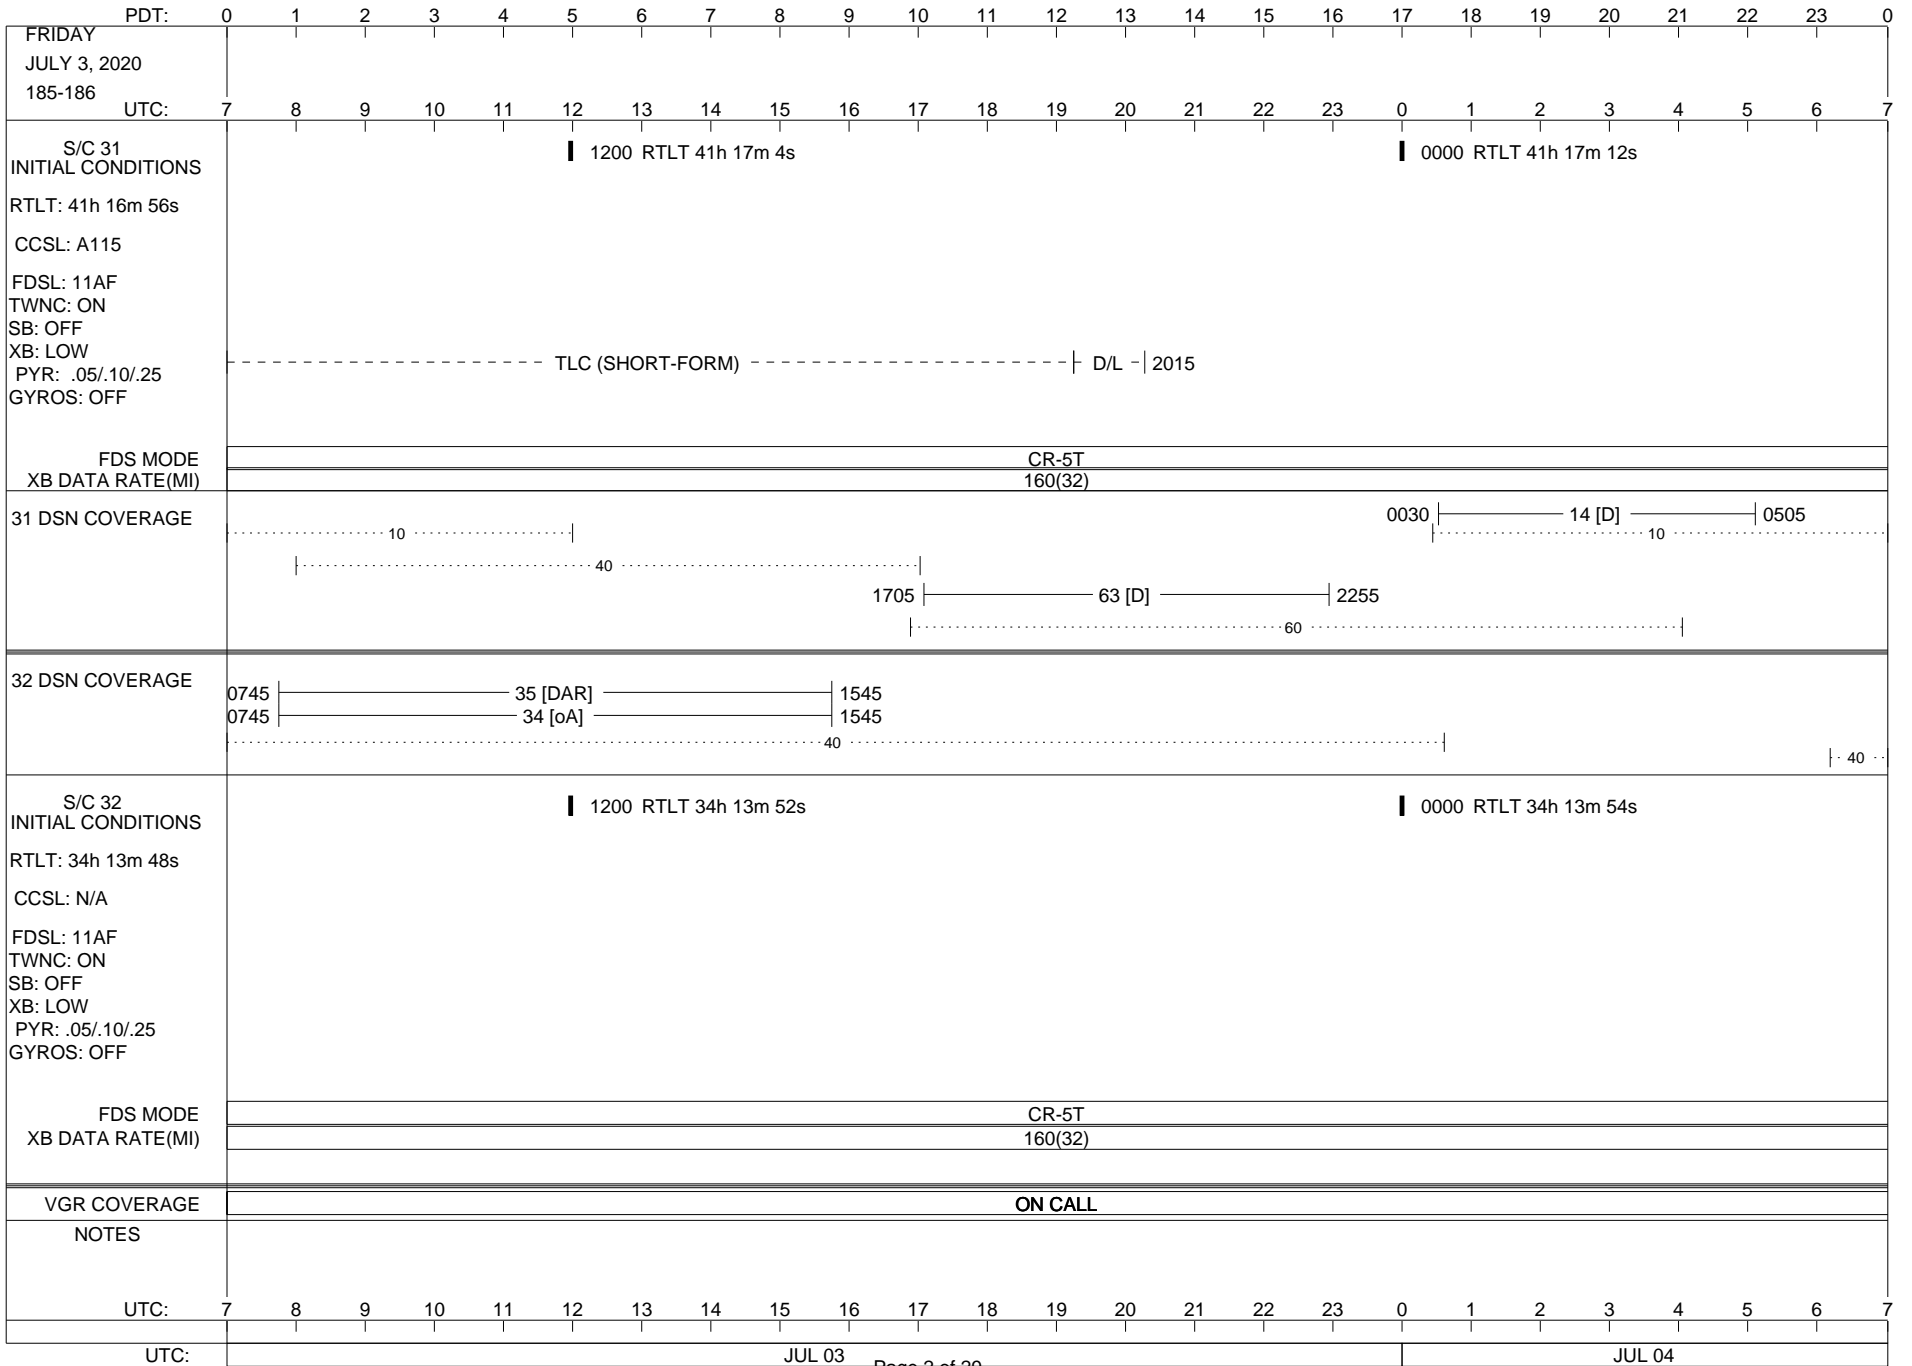

VOYAGER

Space Flight Operations Schedule (SFOS)

Issue Date: July 1, 2020

For the Period: 07/02/20 to 07/30/20 (20/184 – 20/212)

Posted at <https://voyager.jpl.nasa.gov/mission/status/>

LEGEND:

- ▽ = R/T Command (Last chance or Contingency)
- ▼ = R/T Command (Scheduled)
- * = Result of R/T Command
- n = (where n = 1,2,3 ..) Special Note, see bottom of page
- A = Arrayed station
- B = BLF
- D = Downlink only pass
- H = High Power Transmitter
- R = Array Reference Antenna
- T = TLC Uplink
- U = Uplink only pass
- [o] = Ramp-through

ISSUE DATE: 07/01/20 10:44

ISSUE DATE: 07/01/20 10:44

ISSUE DATE: 07/01/20 10:44

PDT: 0 1 2 3 4 5 6 7 8 9 10 11 12 13 14 15 16 17 18 19 20 21 22 23 0

WEDNESDAY
JULY 8, 2020
190-191

UTC: 7 8 9 10 11 12 13 14 15 16 17 18 19 20 21 22 23 0 1 2 3 4 5 6 7

S/C 31
INITIAL CONDITIONS
RTLTL: 41h 18m 16s
CCSL: A115
FDSL: 11AF
TWNC: ON
SB: OFF
XB: LOW
PYR: .05/.10/.25
GYROS: OFF

1200 RTLTL 41h 18m 26s

0000 RTLTL 41h 18m 34s

FDS MODE
XB DATA RATE(MI)

CR-5T
160(32)