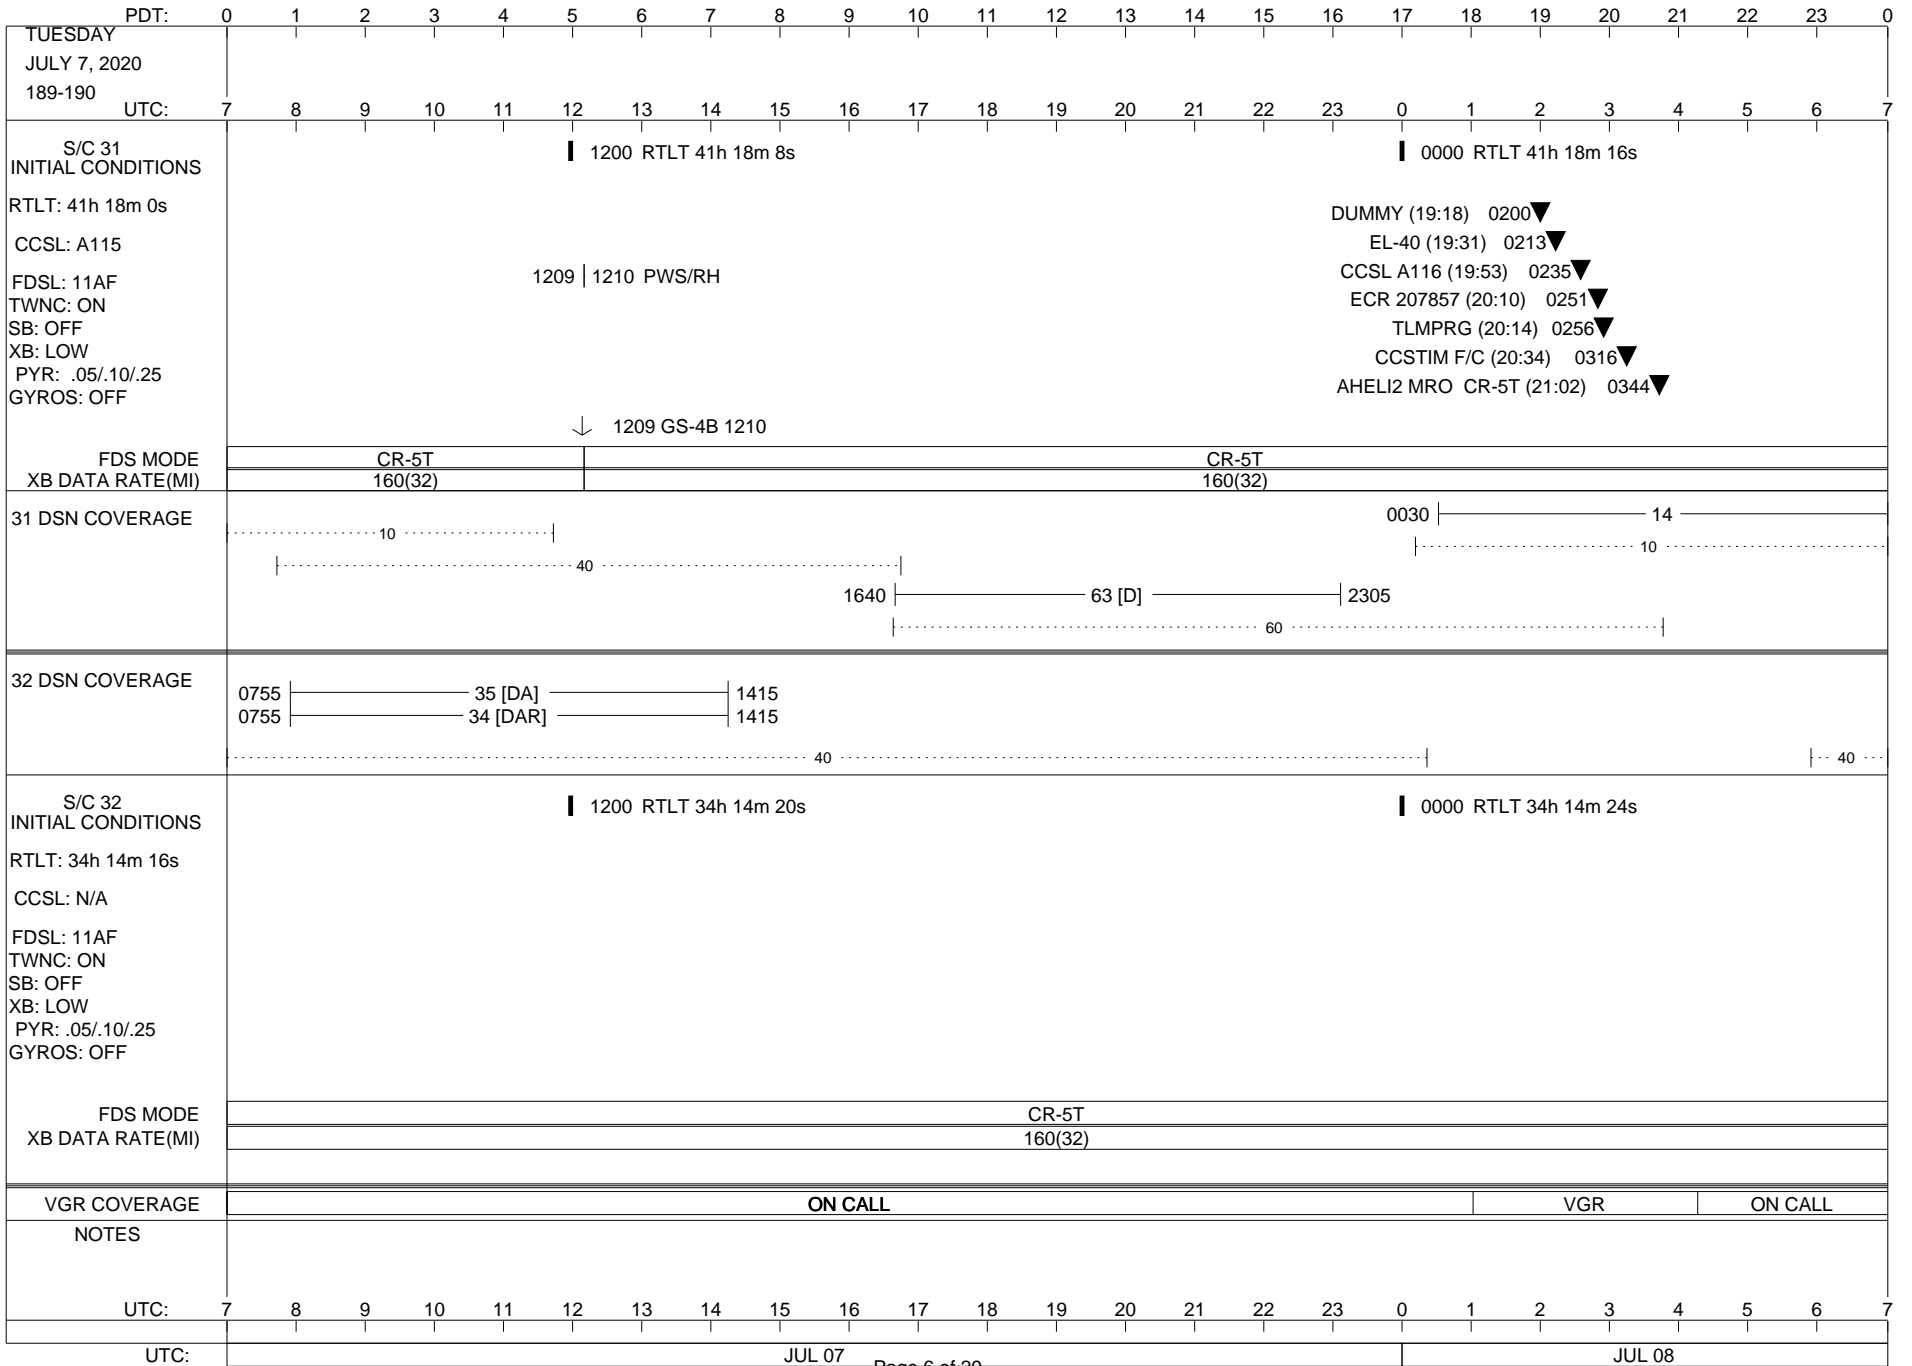

VOYAGER

Space Flight Operations Schedule (SFOS)

Issue Date: July 1, 2020

For the Period: 07/02/20 to 07/30/20 (20/184 – 20/212)

Posted at <https://voyager.jpl.nasa.gov/mission/status/>

LEGEND:

- ▽ = R/T Command (Last chance or Contingency)
- ▼ = R/T Command (Scheduled)
- * = Result of R/T Command
- n = (where n = 1,2,3 ..) Special Note, see bottom of page
- A = Arrayed station
- B = BLF
- D = Downlink only pass
- H = High Power Transmitter
- R = Array Reference Antenna
- T = TLC Uplink
- U = Uplink only pass
- [o] = Ramp-through

ISSUE DATE: 07/01/20 10:44

ISSUE DATE: 07/01/20 10:44

ISSUE DATE: 07/01/20 10:44

PDT: 0 1 2 3 4 5 6 7 8 9 10 11 12 13 14 15 16 17 18 19 20 21 22 23 0

WEDNESDAY
JULY 8, 2020
190-191

UTC: 7 8 9 10 11 12 13 14 15 16 17 18 19 20 21 22 23 0 1 2 3 4 5 6 7

S/C 31
INITIAL CONDITIONS
RTLTL: 41h 18m 16s
CCSL: A115
FDSL: 11AF
TWNC: ON
SB: OFF
XB: LOW
PYR: .05/.10/.25
GYROS: OFF

1200 RTLTL 41h 18m 26s

0000 RTLTL 41h 18m 34s

FDS MODE
XB DATA RATE(MI)

CR-5T
160(32)