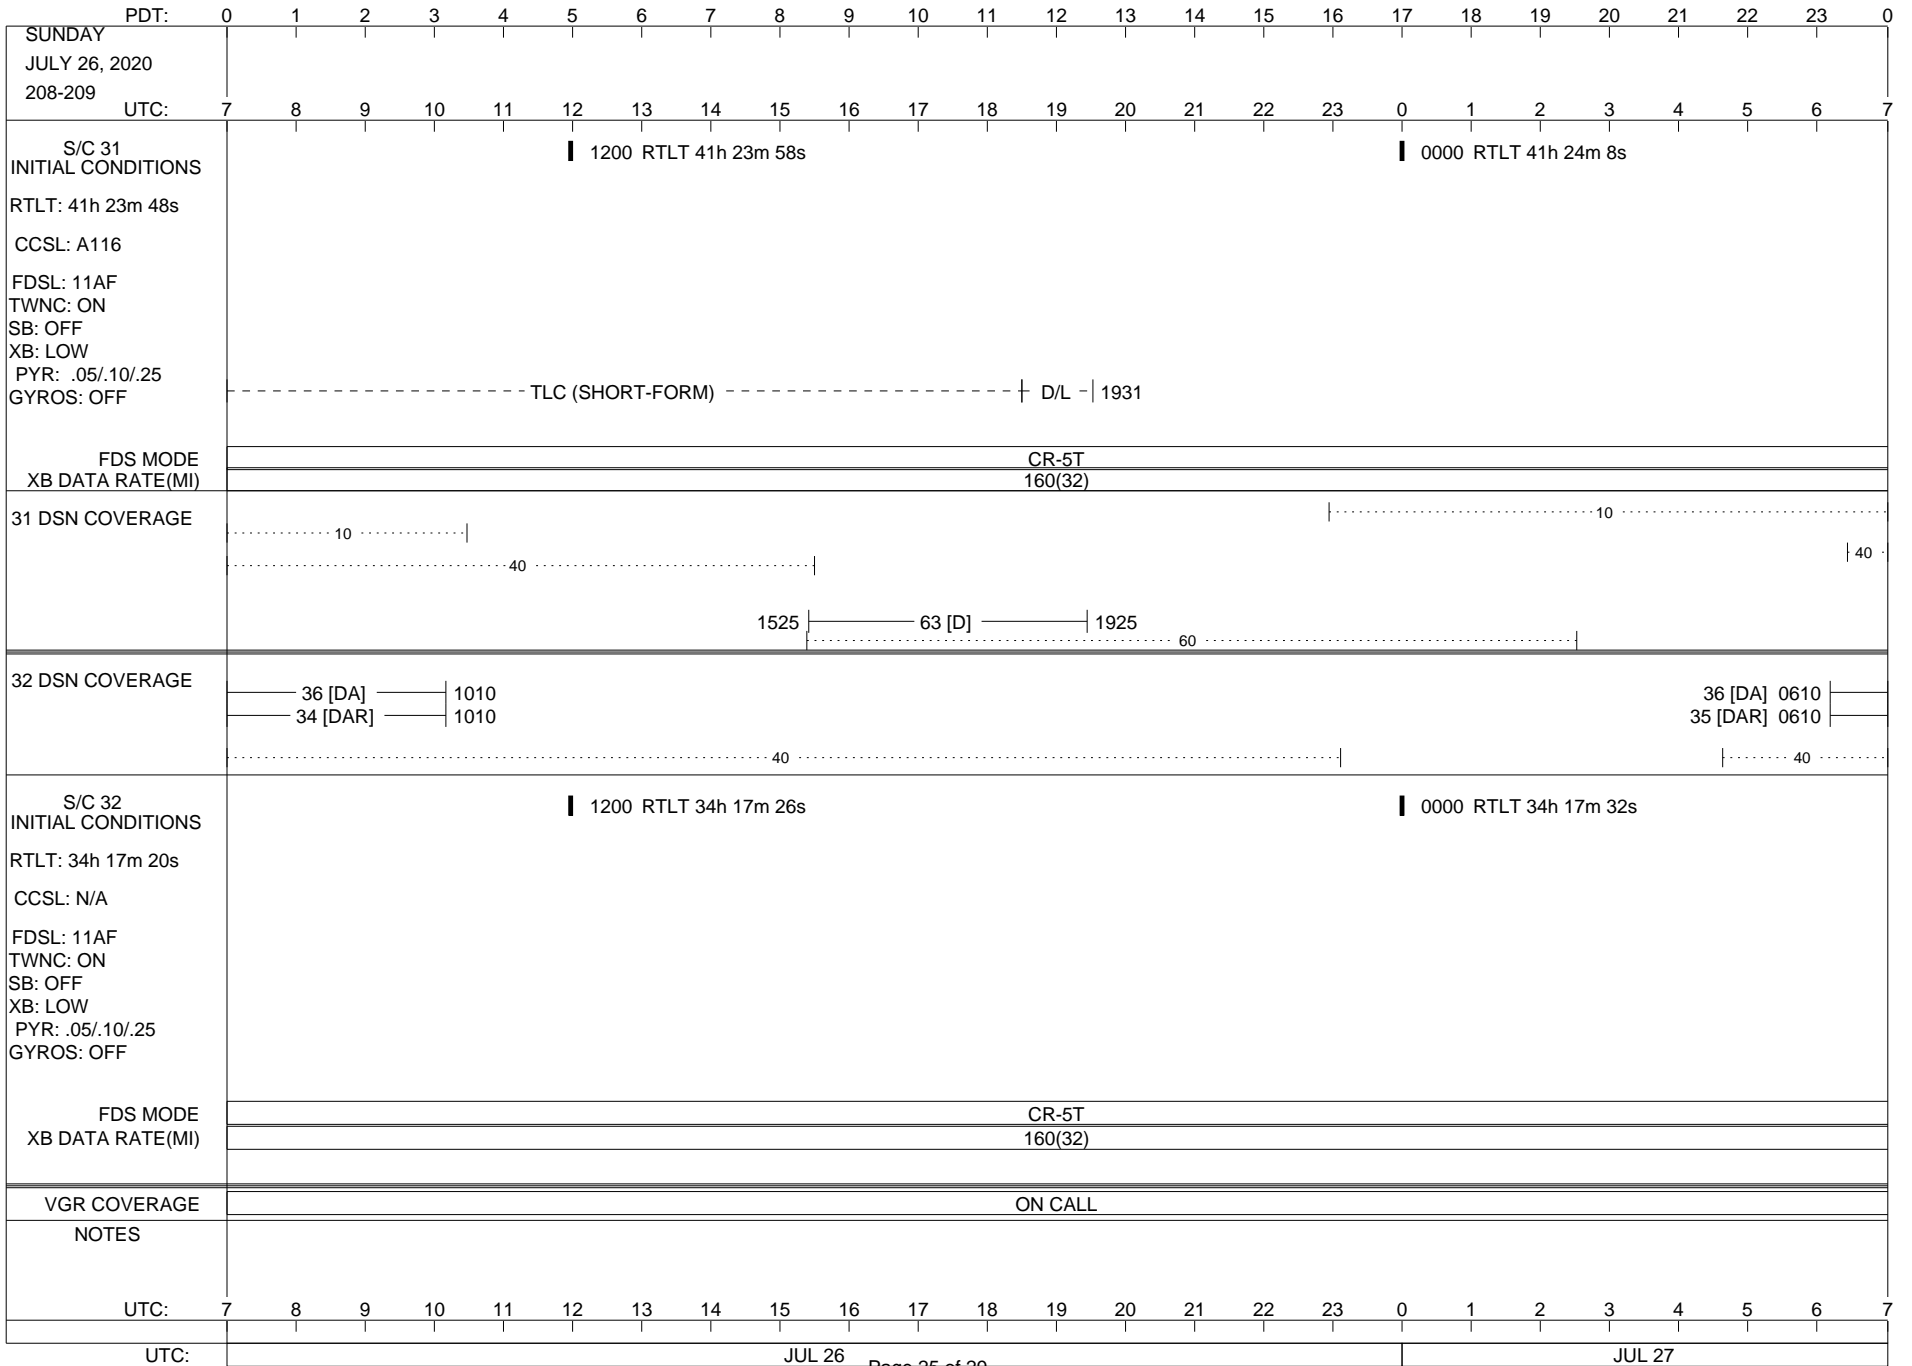

ISSUE DATE: 07/01/20 10:44