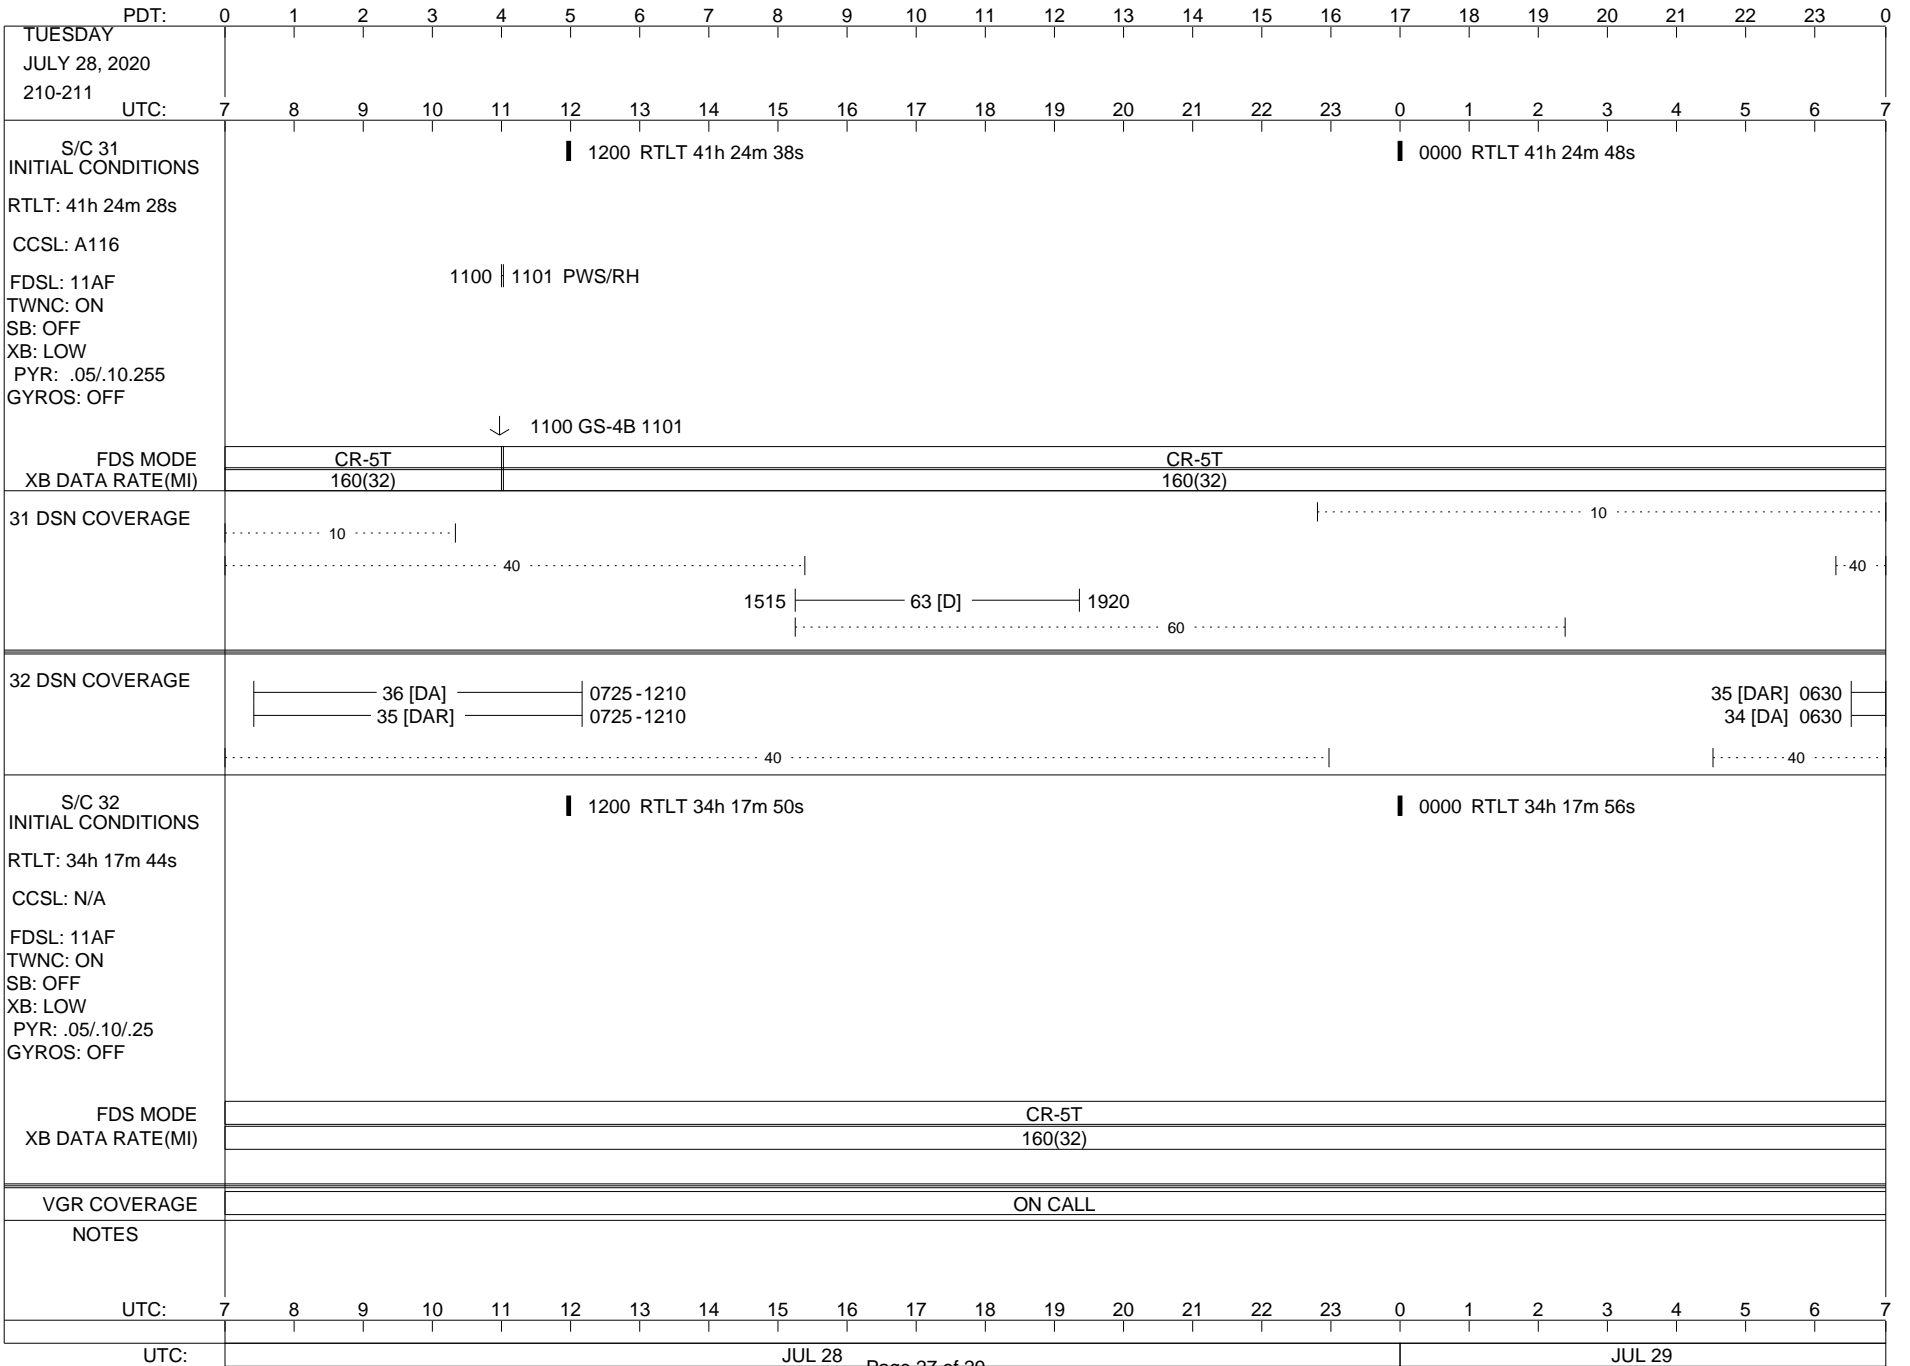

ISSUE DATE: 07/01/20 10:44