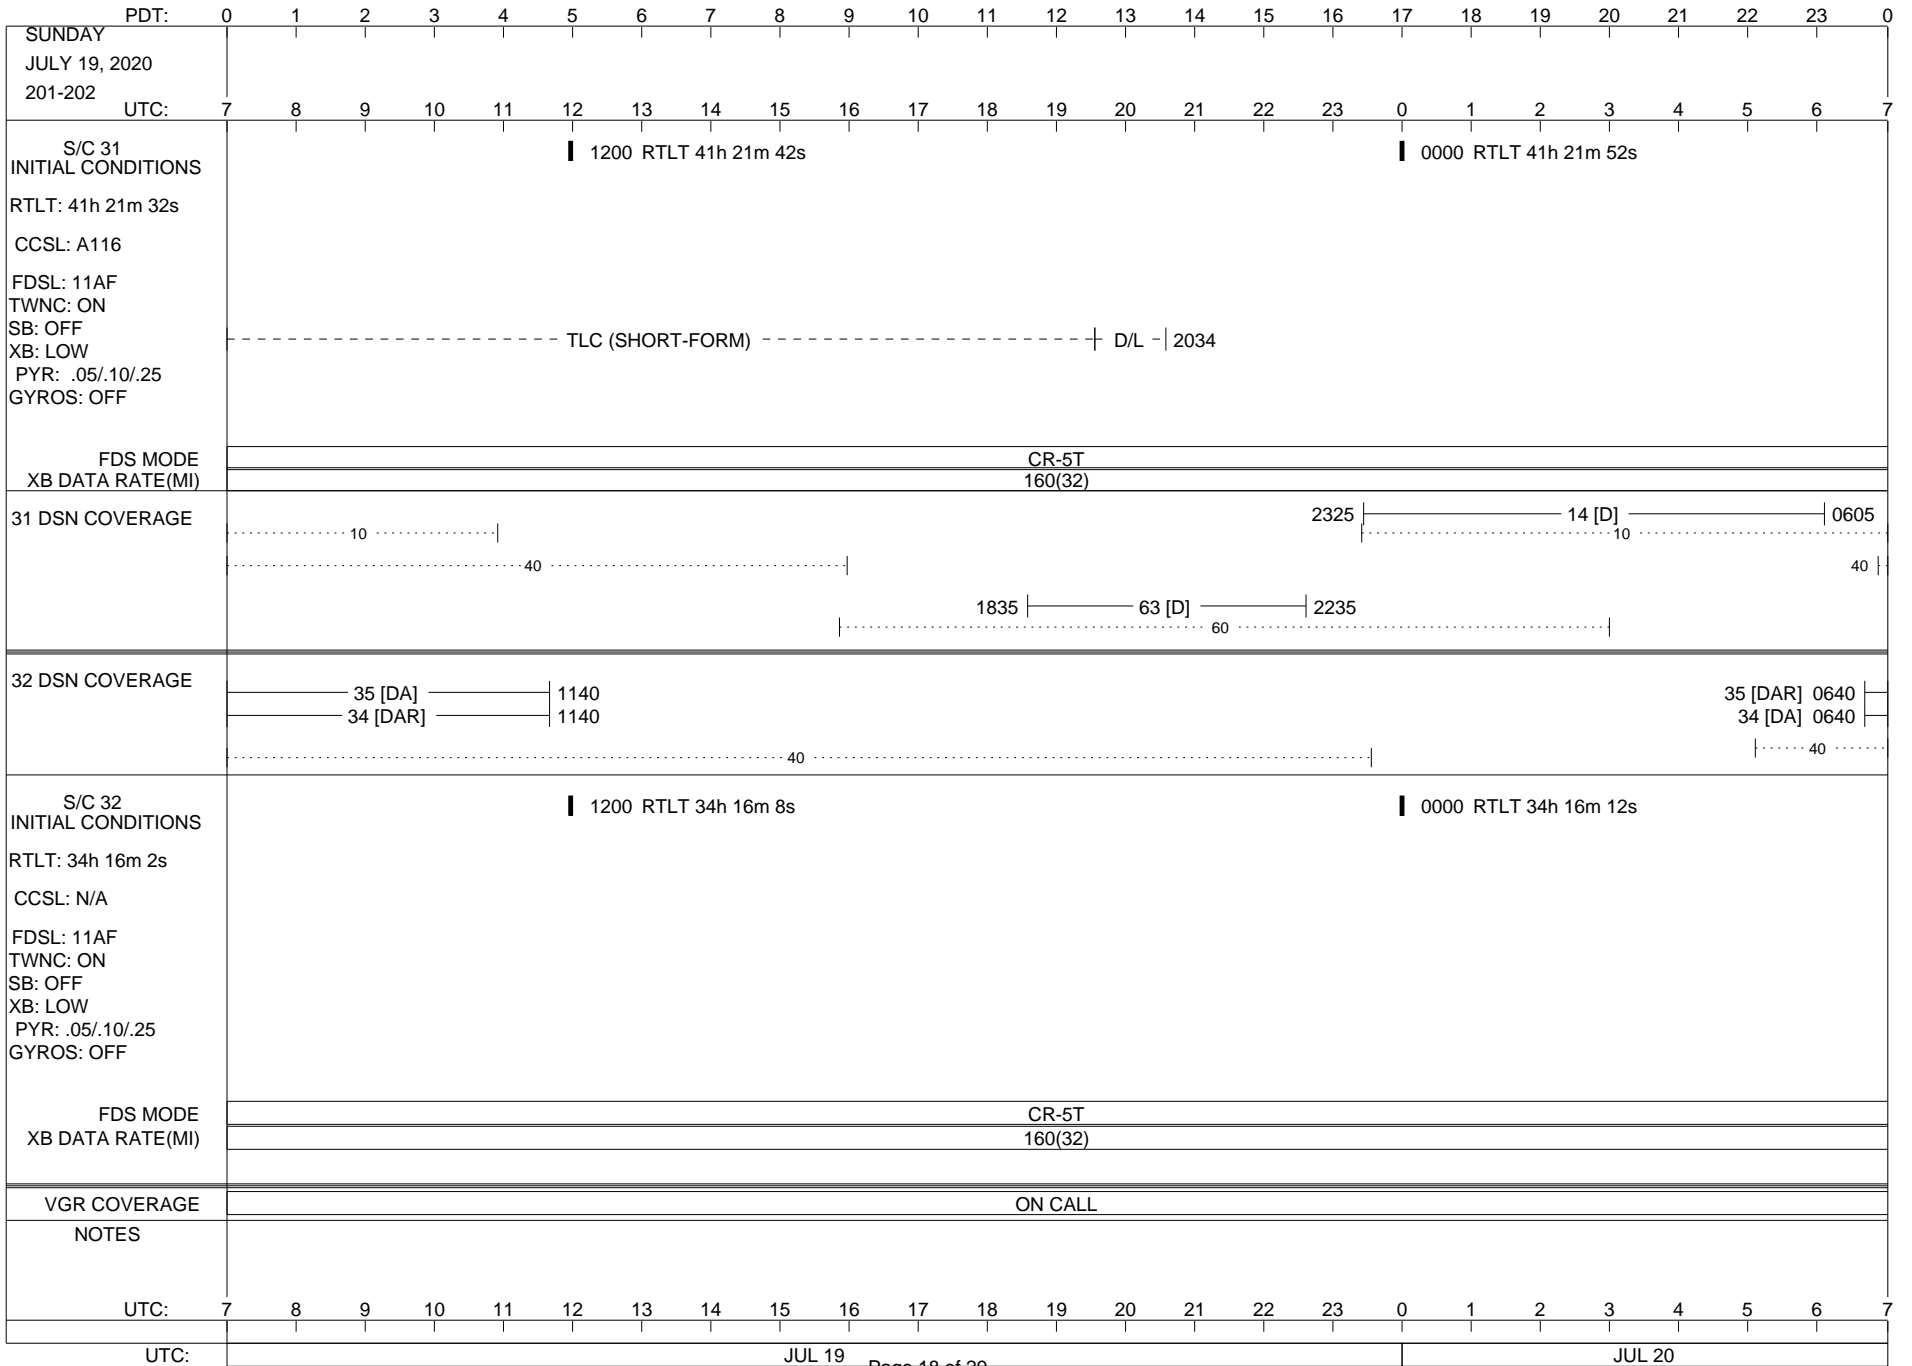

ISSUE DATE: 07/01/20 10:44