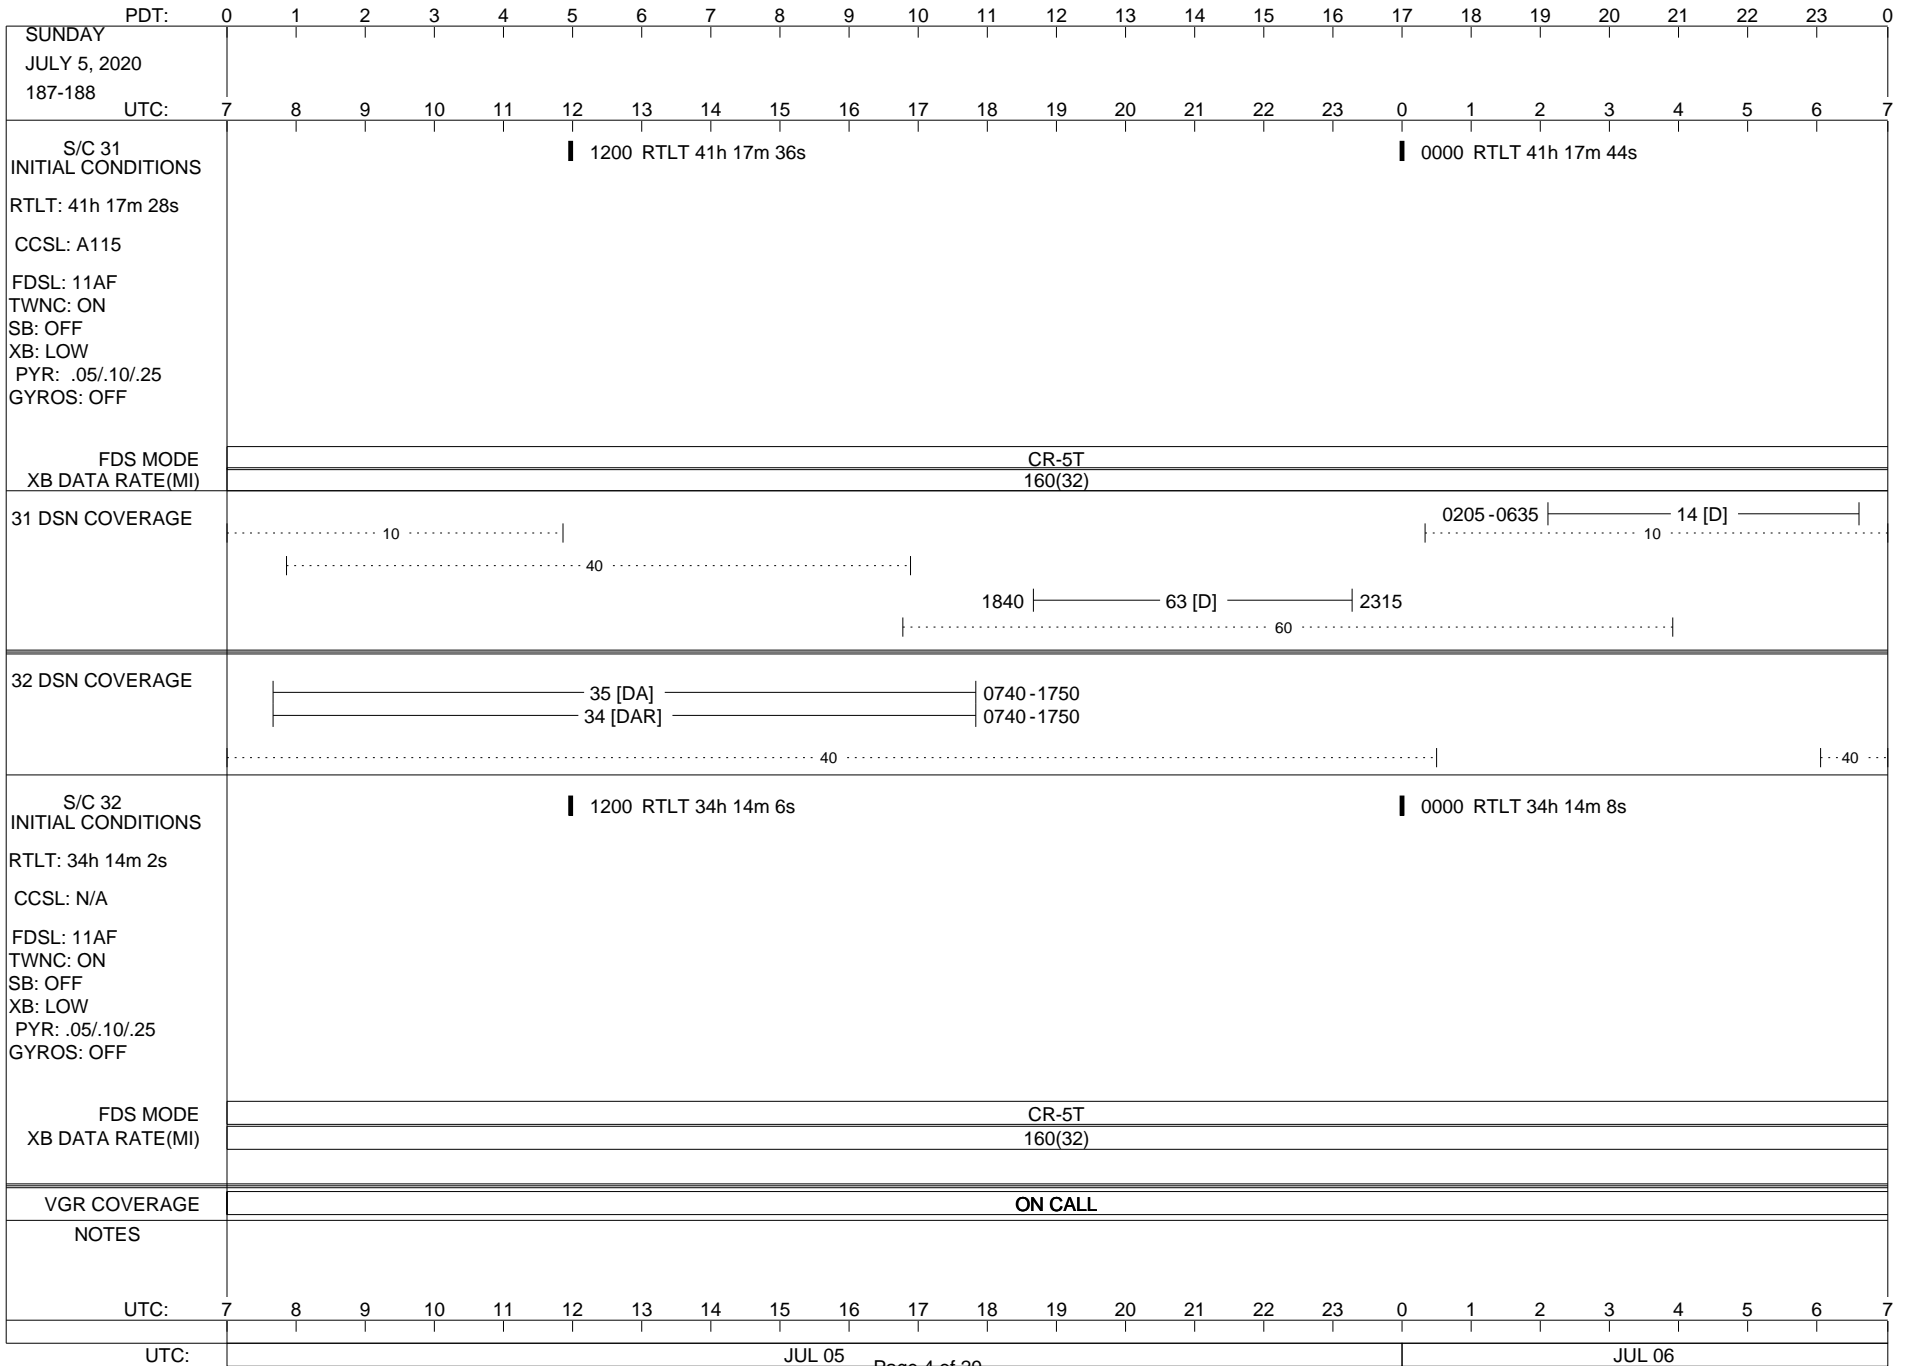

VOYAGER

Space Flight Operations Schedule (SFOS)

Issue Date: July 1, 2020

For the Period: 07/02/20 to 07/30/20 (20/184 – 20/212)

Posted at <https://voyager.jpl.nasa.gov/mission/status/>

LEGEND:

- ▽ = R/T Command (Last chance or Contingency)
- ▼ = R/T Command (Scheduled)
- * = Result of R/T Command
- n = (where n = 1,2,3 ..) Special Note, see bottom of page
- A = Arrayed station
- B = BLF
- D = Downlink only pass
- H = High Power Transmitter
- R = Array Reference Antenna
- T = TLC Uplink
- U = Uplink only pass
- [o] = Ramp-through

ISSUE DATE: 07/01/20 10:44

ISSUE DATE: 07/01/20 10:44

ISSUE DATE: 07/01/20 10:44

PDT: 0 1 2 3 4 5 6 7 8 9 10 11 12 13 14 15 16 17 18 19 20 21 22 23 0

WEDNESDAY
JULY 8, 2020
190-191

UTC: 7 8 9 10 11 12 13 14 15 16 17 18 19 20 21 22 23 0 1 2 3 4 5 6 7

S/C 31
INITIAL CONDITIONS
RTLTL: 41h 18m 16s
CCSL: A115
FDSL: 11AF
TWNC: ON
SB: OFF
XB: LOW
PYR: .05/.10/.25
GYROS: OFF

1200 RTLTL 41h 18m 26s

0000 RTLTL 41h 18m 34s

FDS MODE
XB DATA RATE(MI)

CR-5T
160(32)