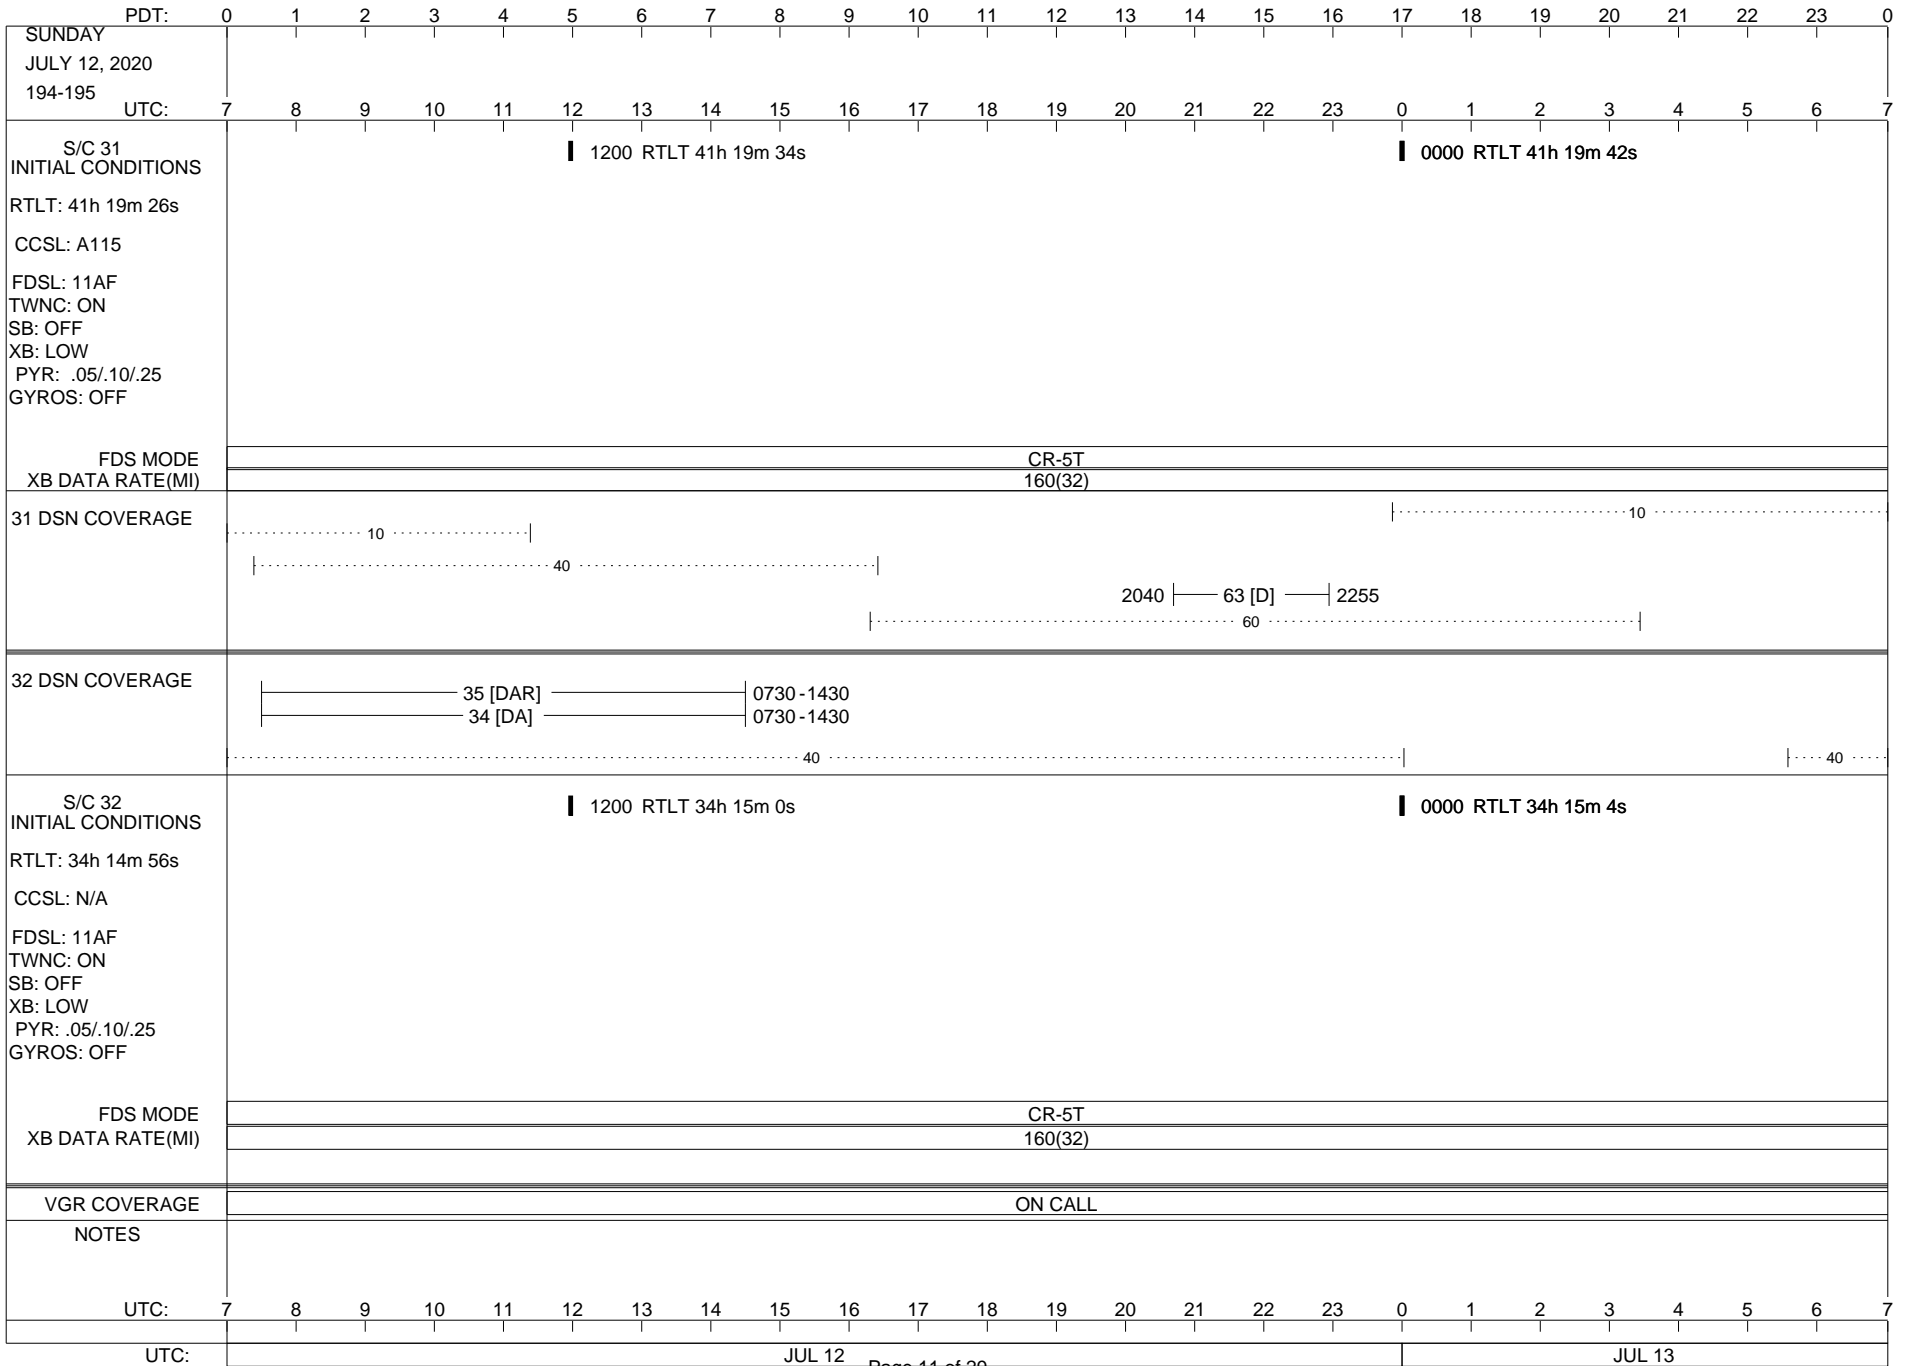

ISSUE DATE: 07/01/20 10:44