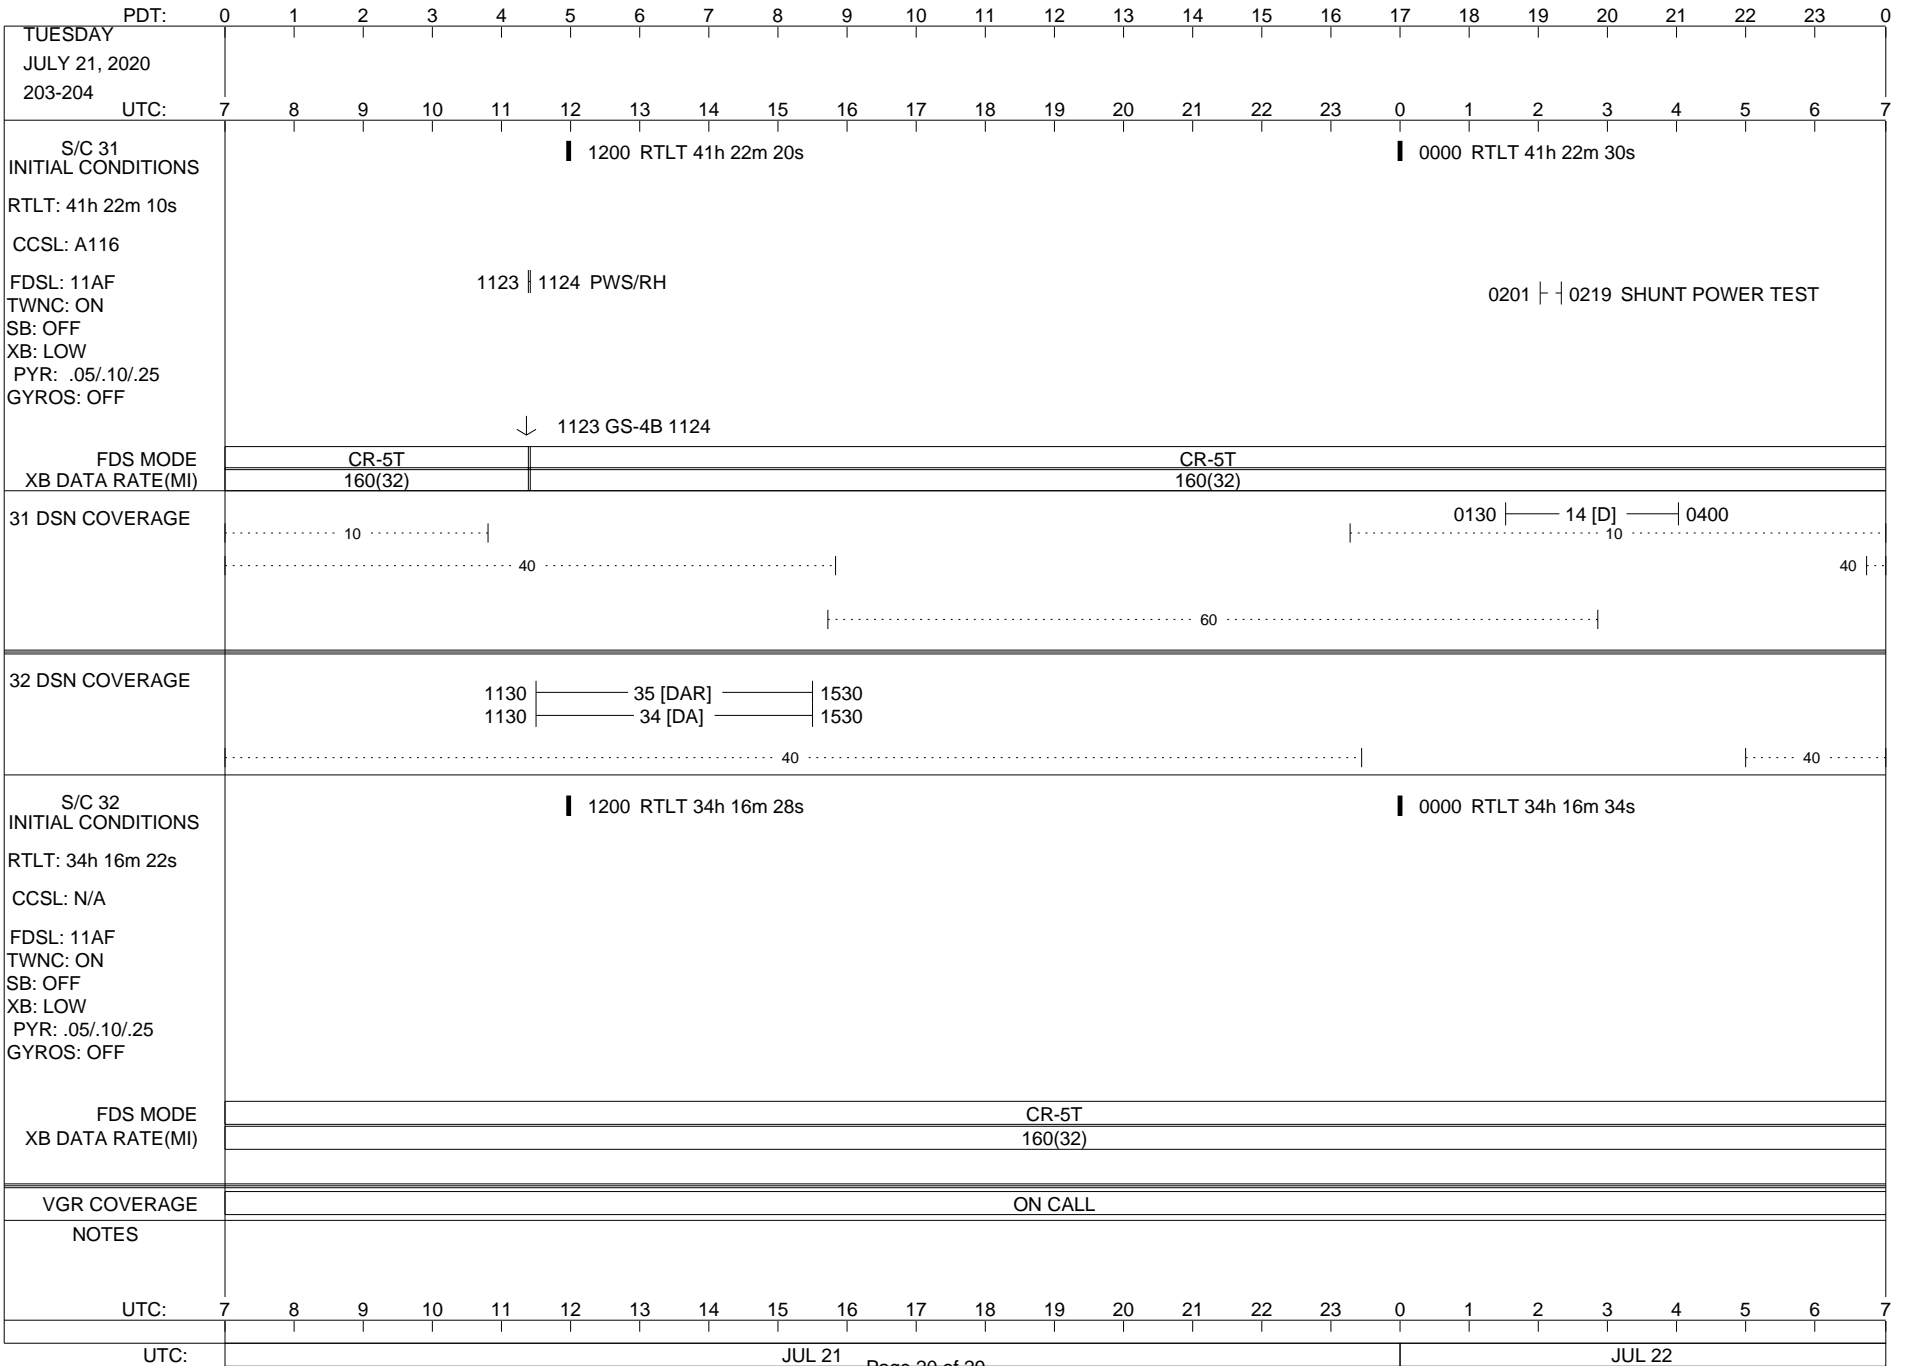

ISSUE DATE: 07/01/20 10:44