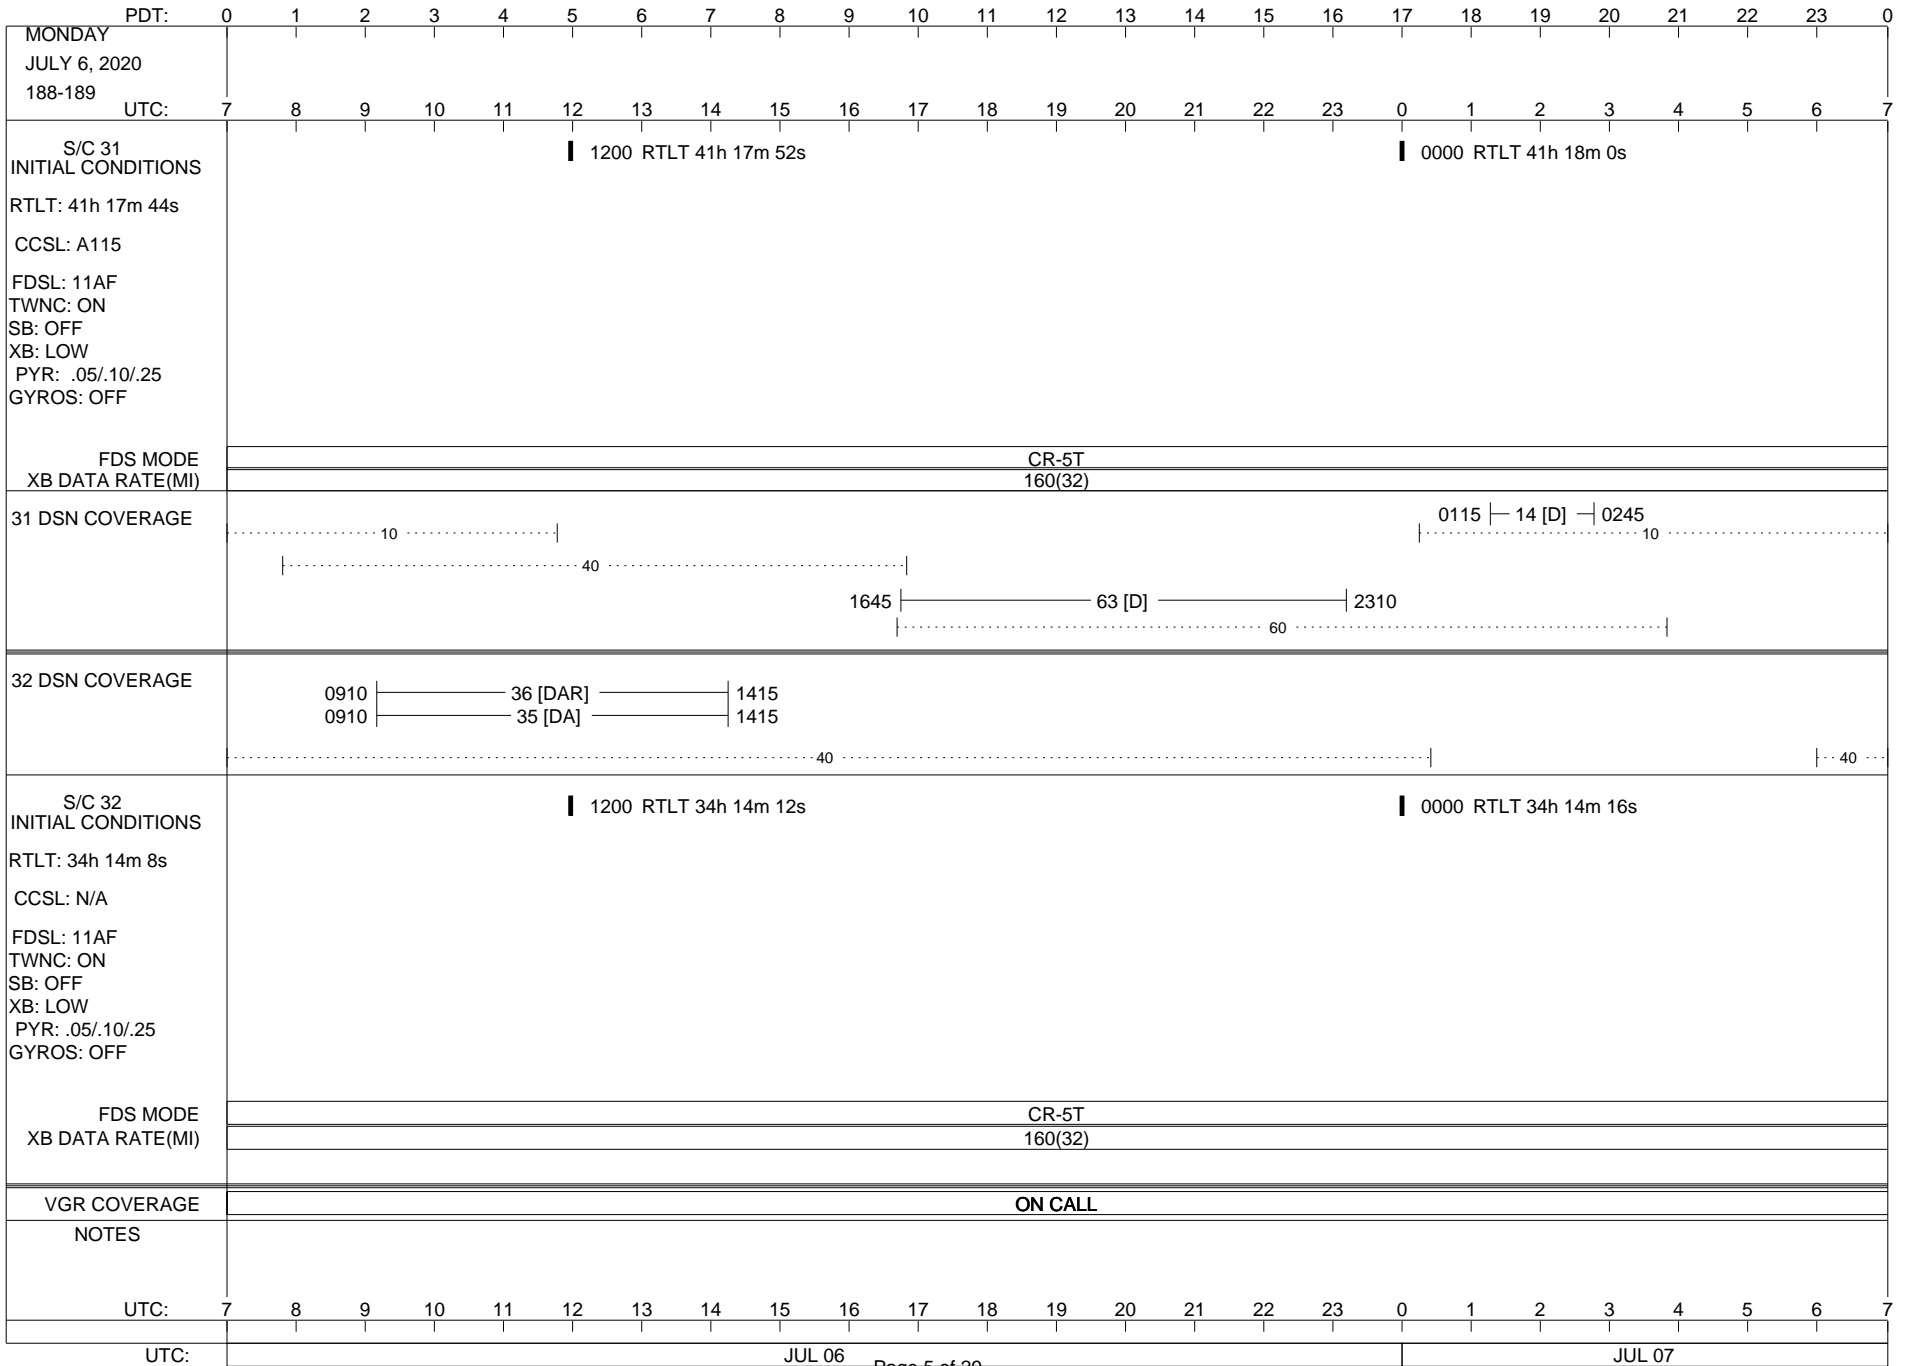

VOYAGER

Space Flight Operations Schedule (SFOS)

Issue Date: July 1, 2020

For the Period: 07/02/20 to 07/30/20 (20/184 – 20/212)

Posted at <https://voyager.jpl.nasa.gov/mission/status/>

LEGEND:

- ▽ = R/T Command (Last chance or Contingency)
- ▼ = R/T Command (Scheduled)
- * = Result of R/T Command
- n = (where n = 1,2,3 ..) Special Note, see bottom of page
- A = Arrayed station
- B = BLF
- D = Downlink only pass
- H = High Power Transmitter
- R = Array Reference Antenna
- T = TLC Uplink
- U = Uplink only pass
- [o] = Ramp-through

ISSUE DATE: 07/01/20 10:44

ISSUE DATE: 07/01/20 10:44

ISSUE DATE: 07/01/20 10:44

PDT: 0 1 2 3 4 5 6 7 8 9 10 11 12 13 14 15 16 17 18 19 20 21 22 23 0

WEDNESDAY
JULY 8, 2020
190-191

UTC: 7 8 9 10 11 12 13 14 15 16 17 18 19 20 21 22 23 0 1 2 3 4 5 6 7

S/C 31
INITIAL CONDITIONS
RTLTL: 41h 18m 16s
CCSL: A115
FDSL: 11AF
TWNC: ON
SB: OFF
XB: LOW
PYR: .05/.10/.25
GYROS: OFF

1200 RTLTL 41h 18m 26s

0000 RTLTL 41h 18m 34s

FDS MODE
XB DATA RATE(MI)

CR-5T
160(32)