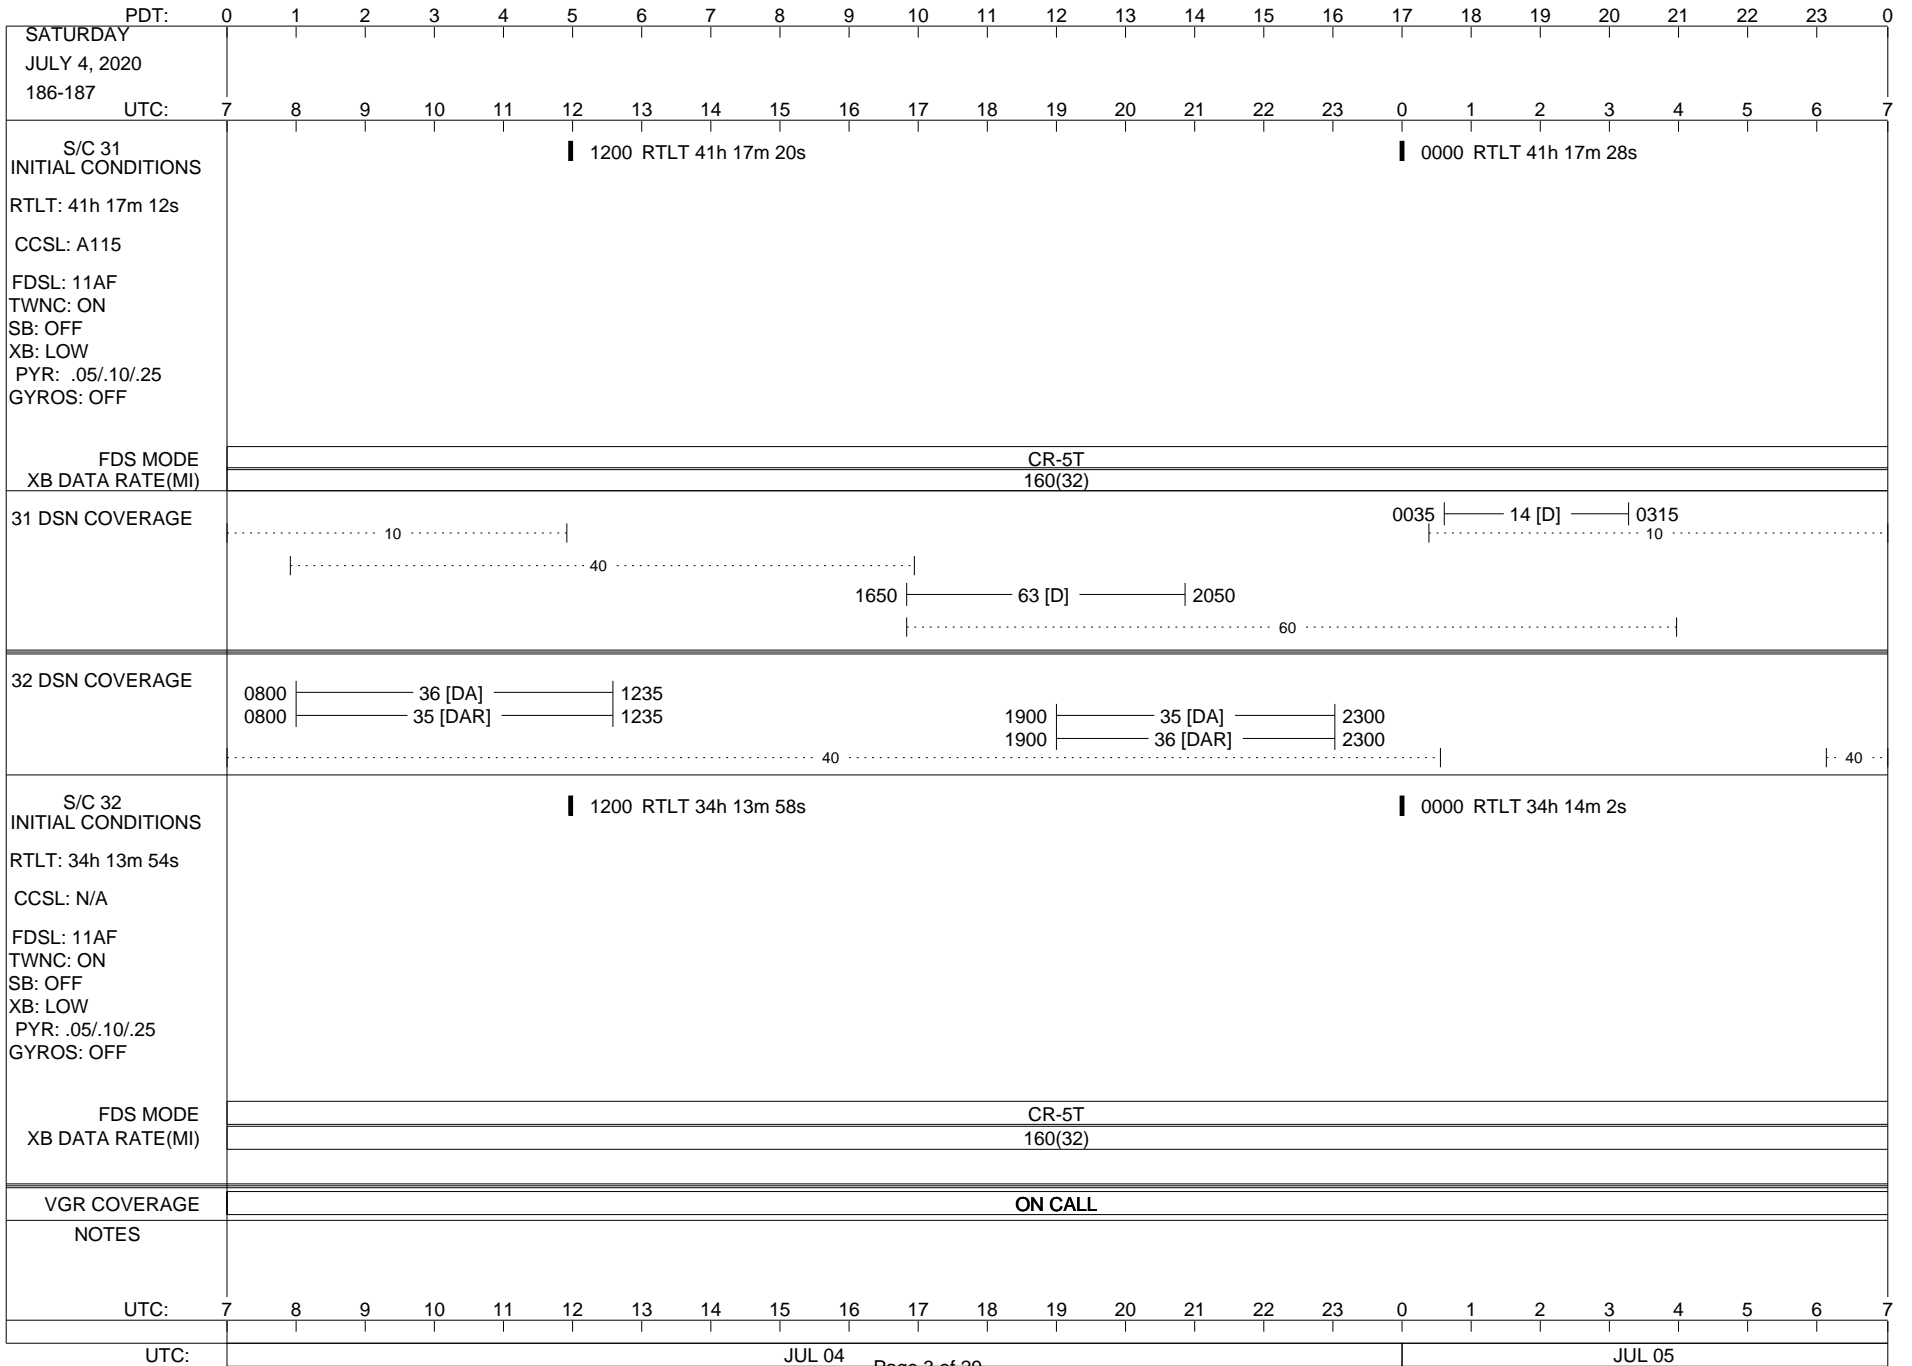

VOYAGER

Space Flight Operations Schedule (SFOS)

Issue Date: July 1, 2020

For the Period: 07/02/20 to 07/30/20 (20/184 – 20/212)

Posted at <https://voyager.jpl.nasa.gov/mission/status/>

LEGEND:

- ▽ = R/T Command (Last chance or Contingency)
- ▼ = R/T Command (Scheduled)
- * = Result of R/T Command
- n = (where n = 1,2,3 ..) Special Note, see bottom of page
- A = Arrayed station
- B = BLF
- D = Downlink only pass
- H = High Power Transmitter
- R = Array Reference Antenna
- T = TLC Uplink
- U = Uplink only pass
- [o] = Ramp-through

ISSUE DATE: 07/01/20 10:44

ISSUE DATE: 07/01/20 10:44

ISSUE DATE: 07/01/20 10:44

PDT: 0 1 2 3 4 5 6 7 8 9 10 11 12 13 14 15 16 17 18 19 20 21 22 23 0

WEDNESDAY
JULY 8, 2020
190-191

UTC: 7 8 9 10 11 12 13 14 15 16 17 18 19 20 21 22 23 0 1 2 3 4 5 6 7

S/C 31
INITIAL CONDITIONS
RTLTL: 41h 18m 16s
CCSL: A115
FDSL: 11AF
TWNC: ON
SB: OFF
XB: LOW
PYR: .05/.10/.25
GYROS: OFF

1200 RTLTL 41h 18m 26s

0000 RTLTL 41h 18m 34s

FDS MODE
XB DATA RATE(MI)

CR-5T
160(32)