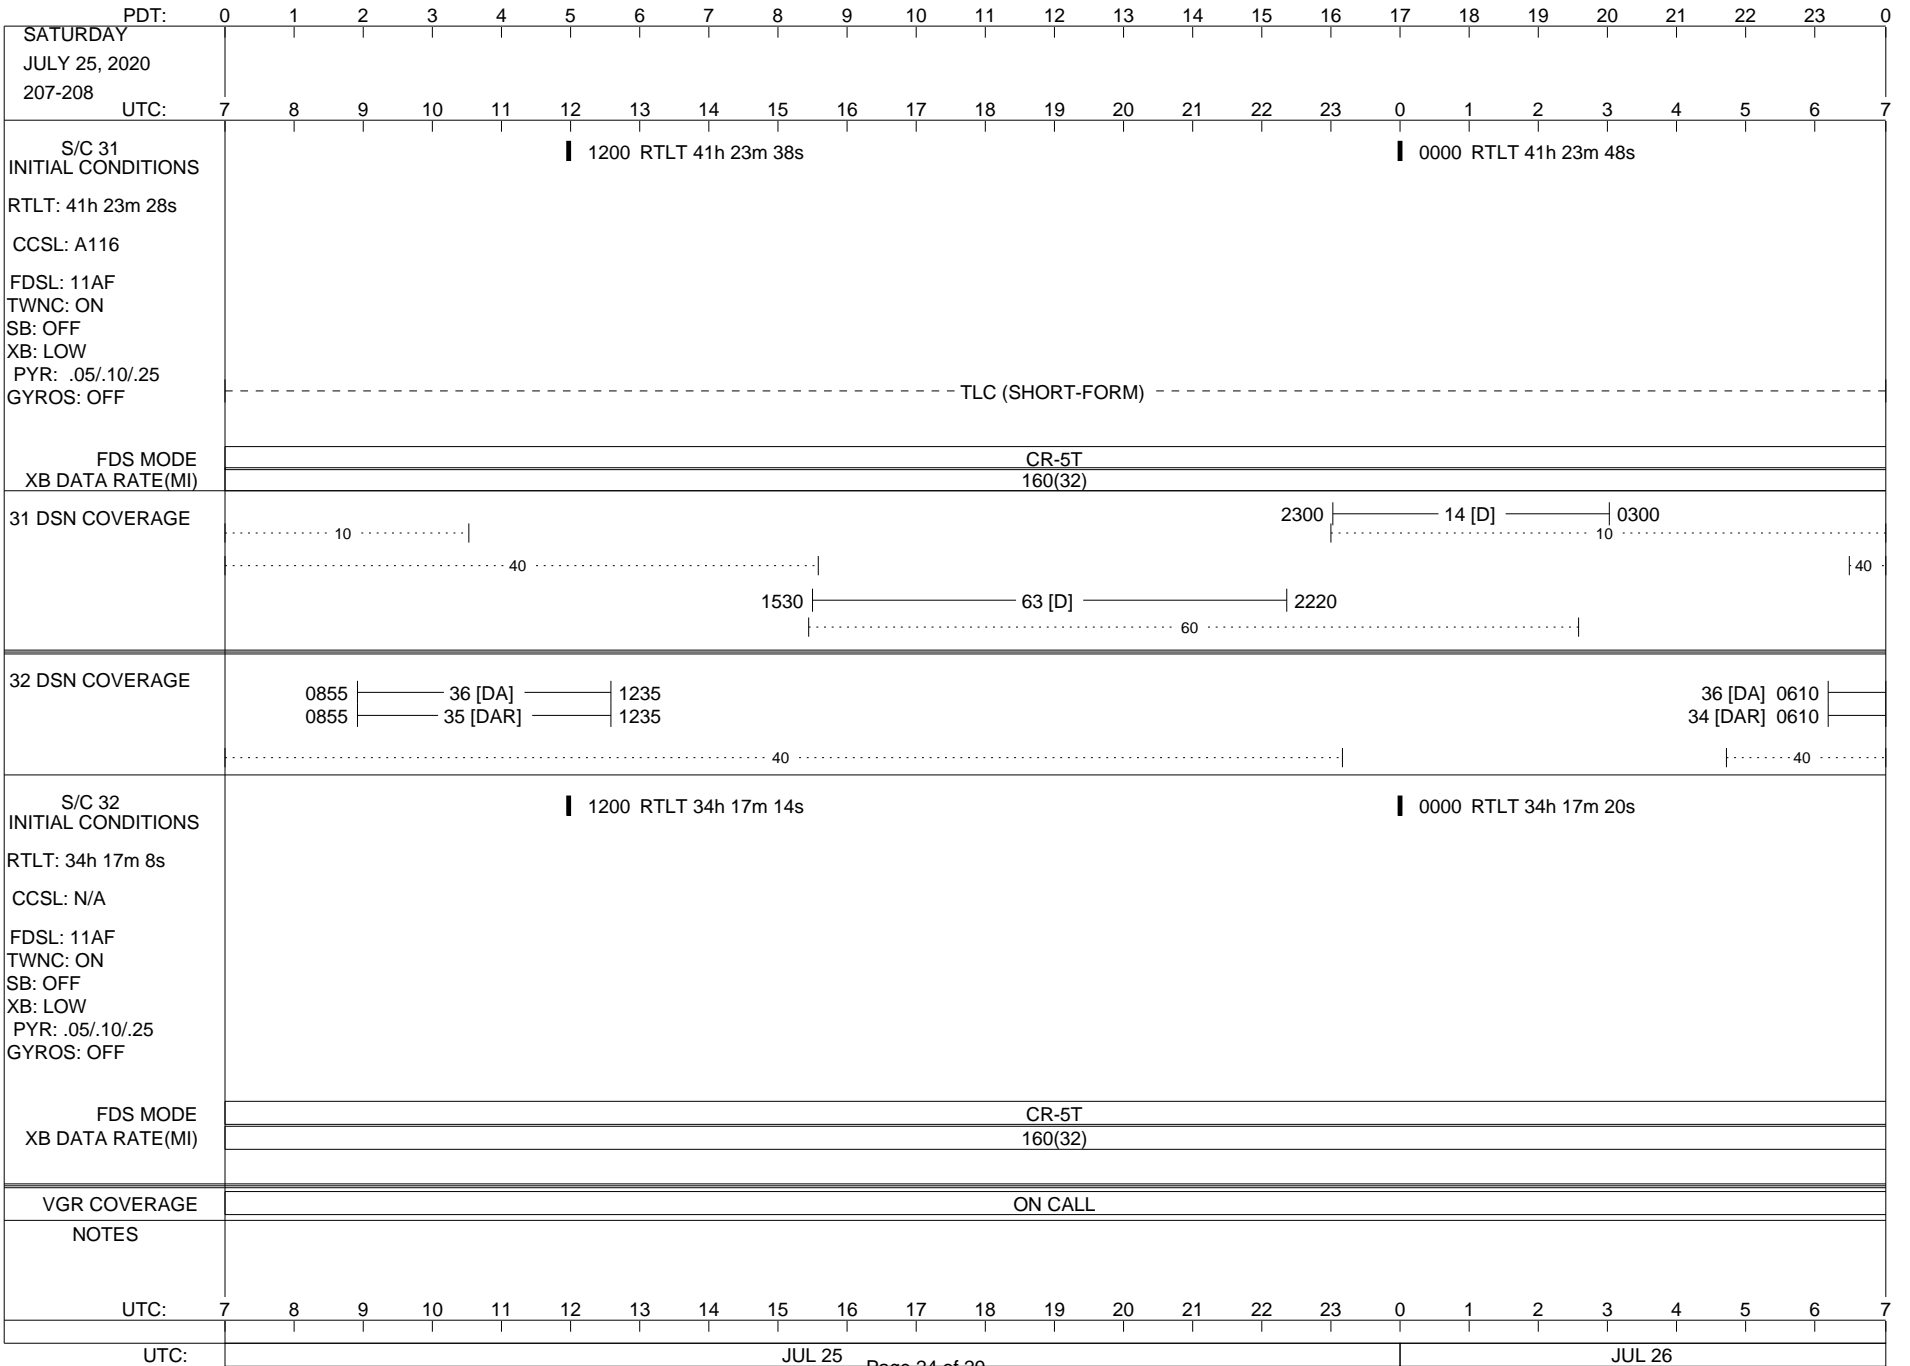

ISSUE DATE: 07/01/20 10:44