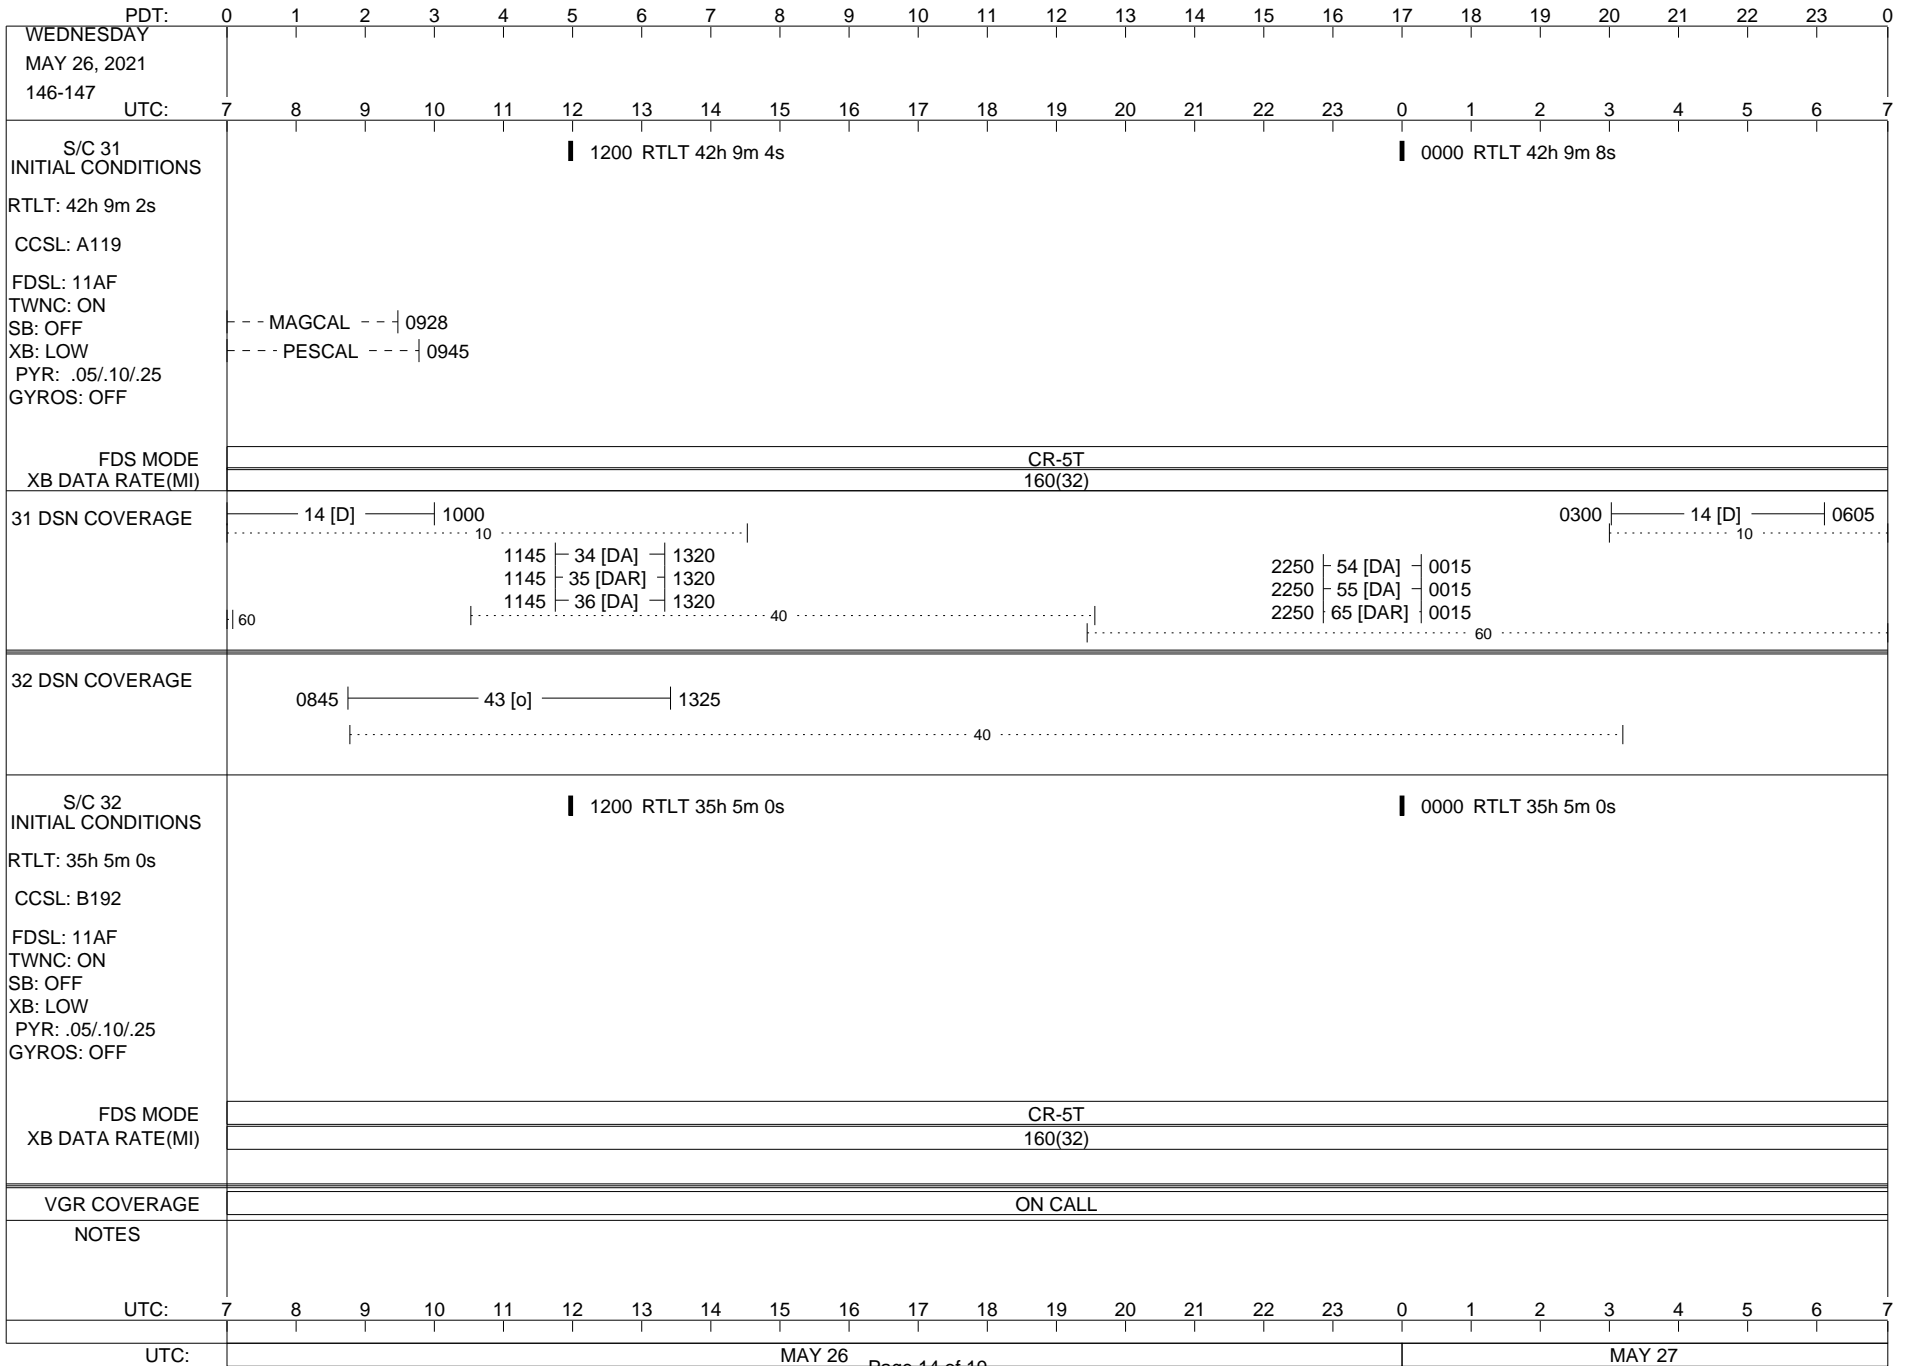

ISSUE DATE: 05/04/21 14:10