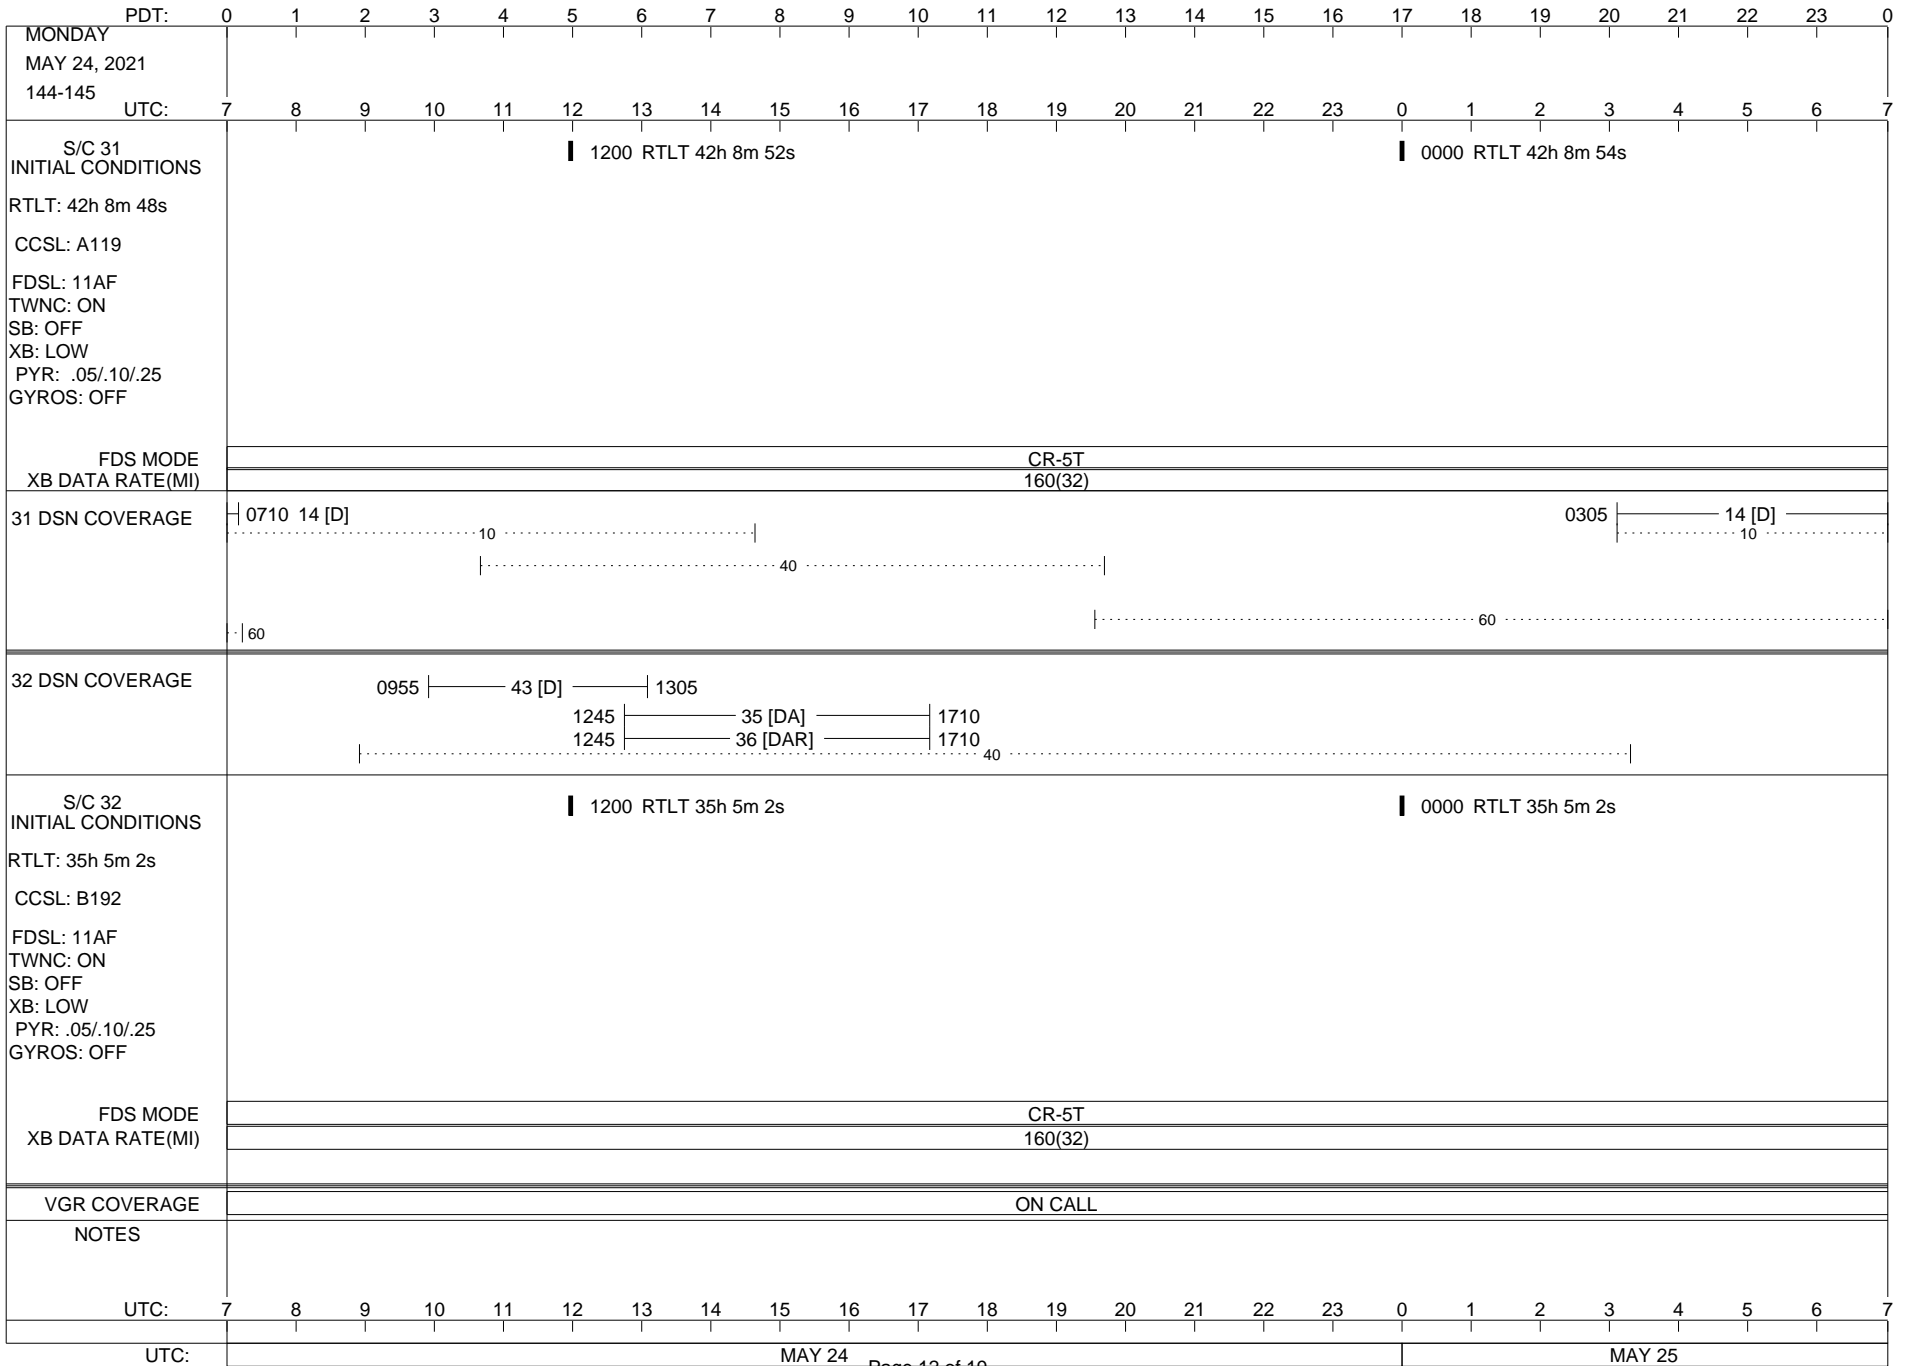

ISSUE DATE: 05/04/21 14:10