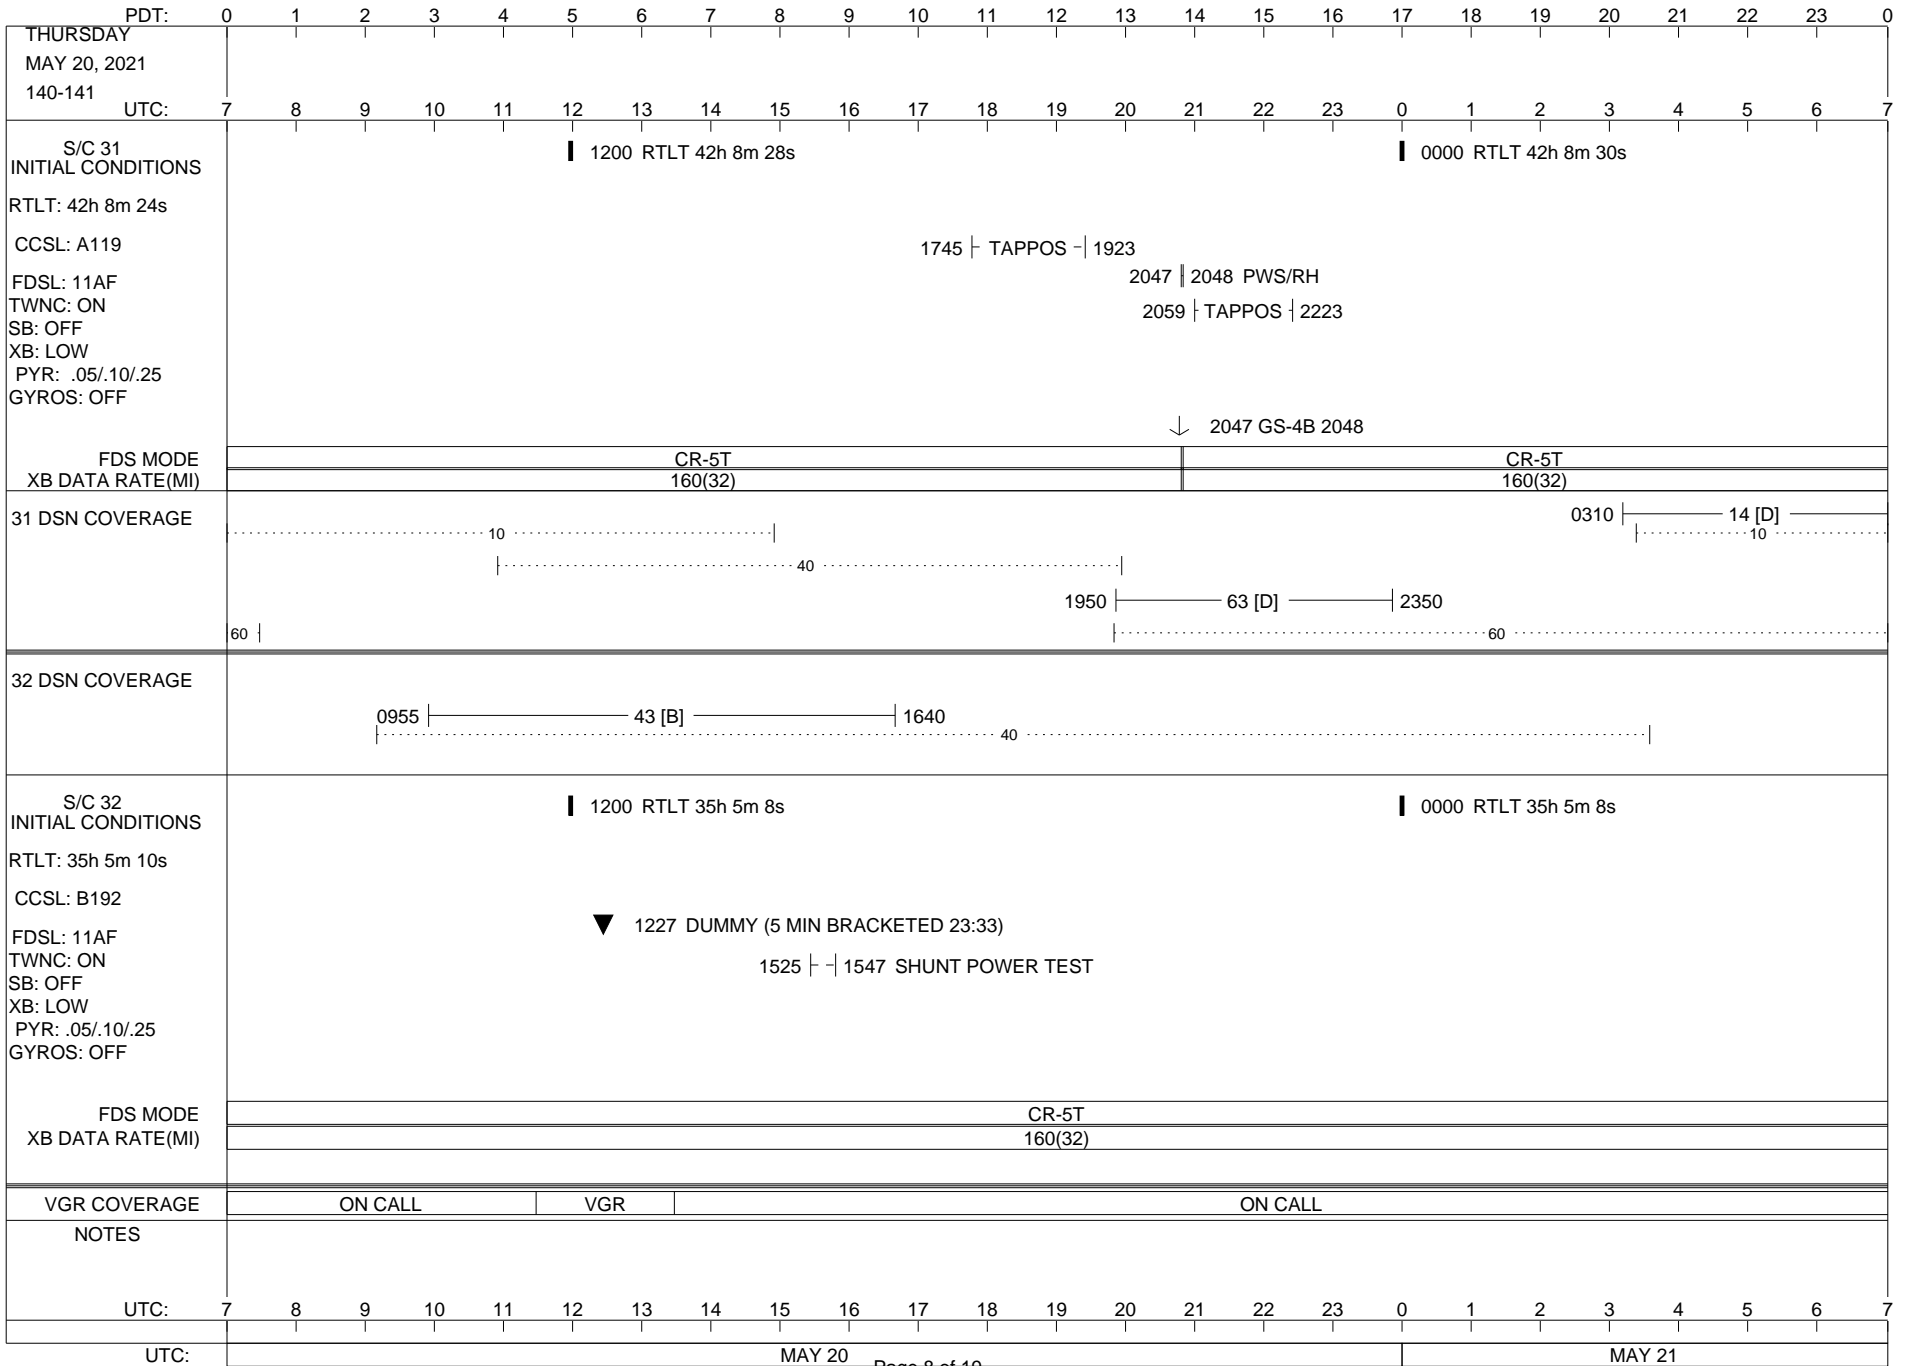

ISSUE DATE: 05/04/21 14:10