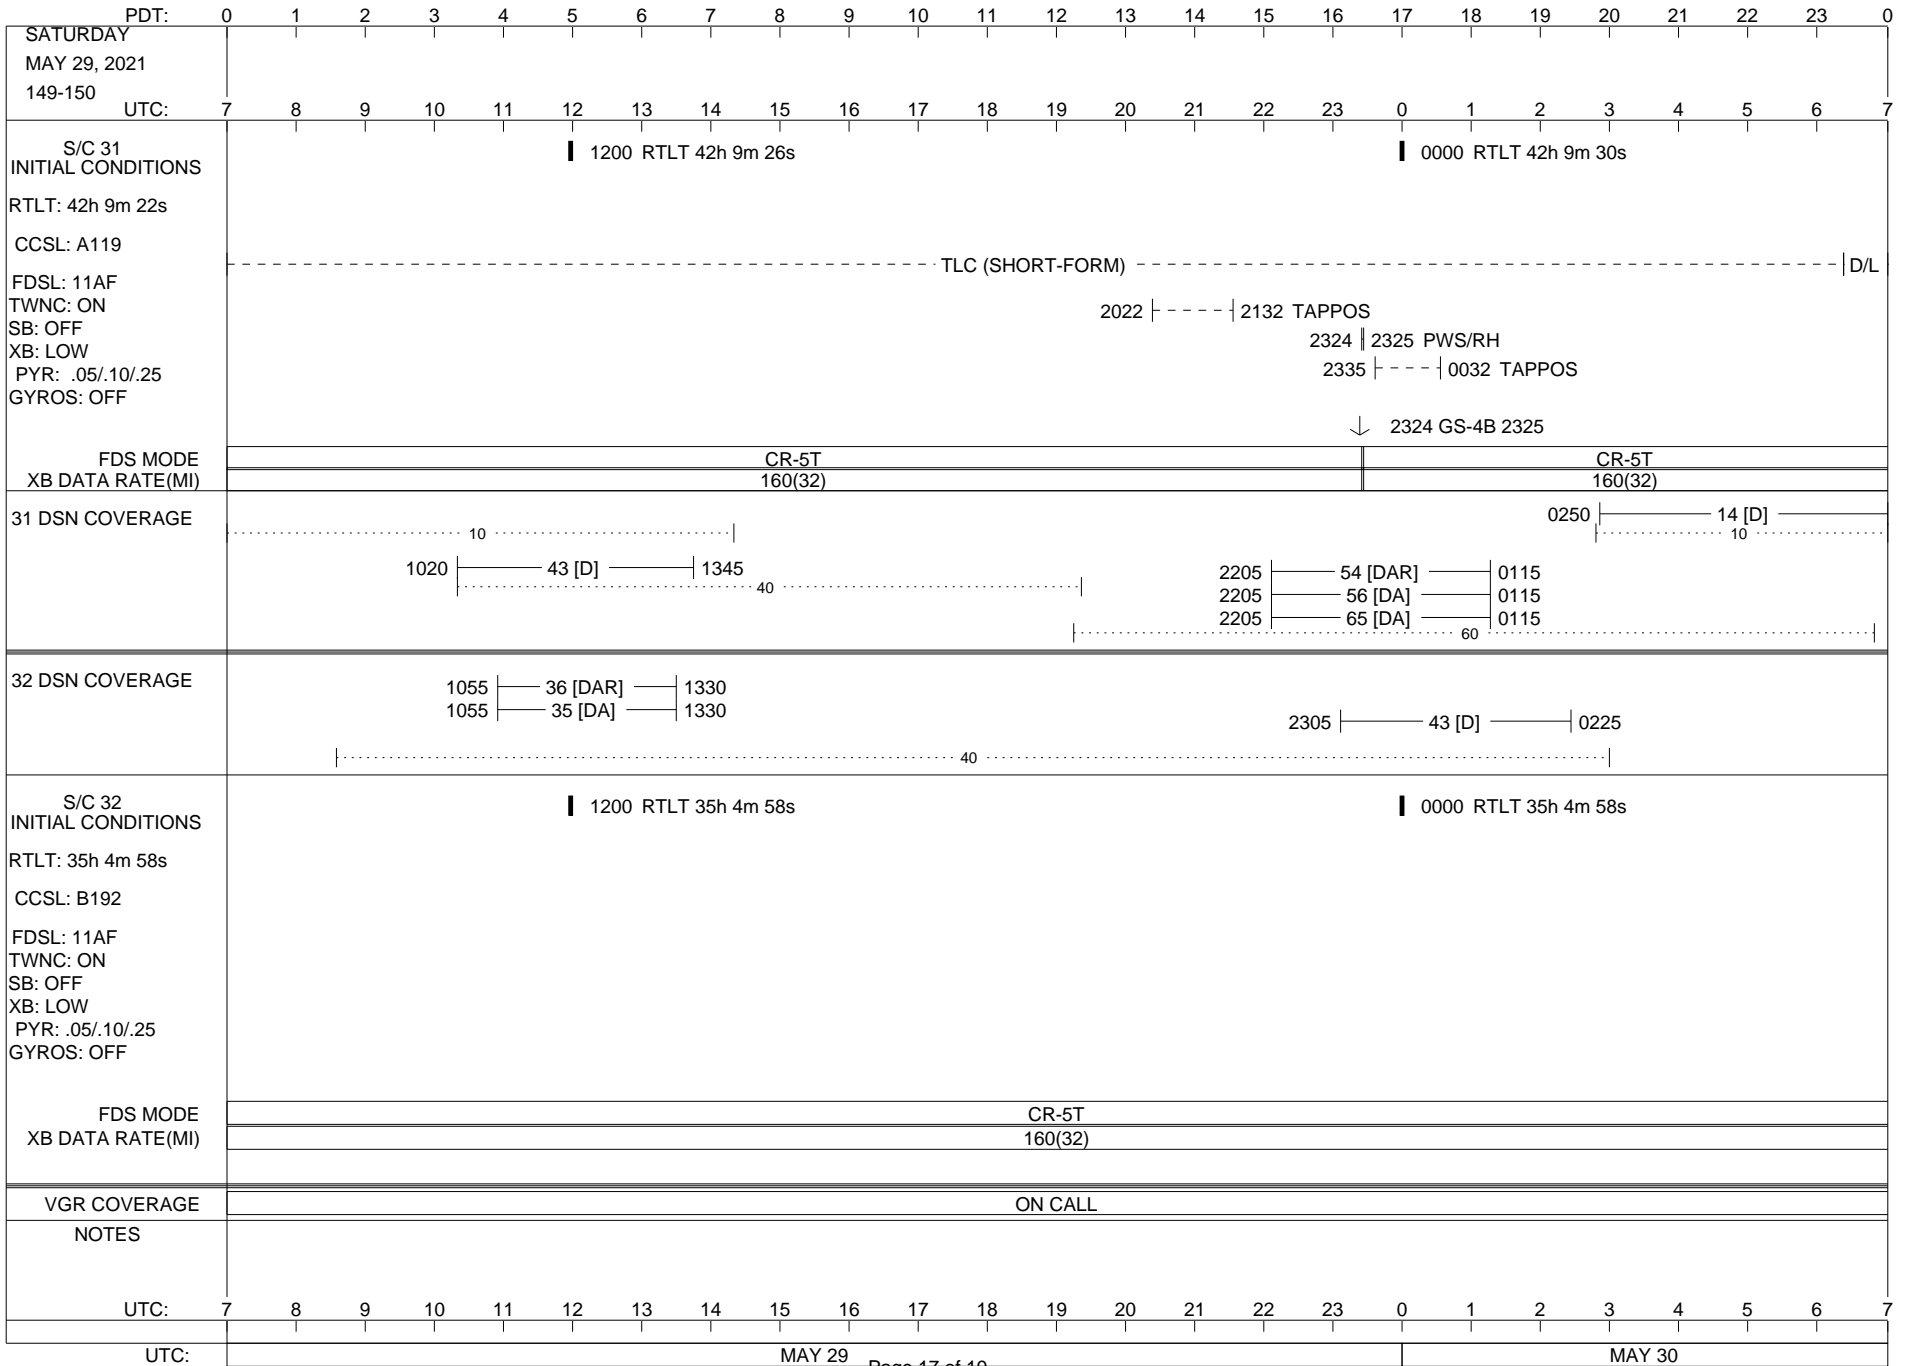

ISSUE DATE: 05/04/21 14:10