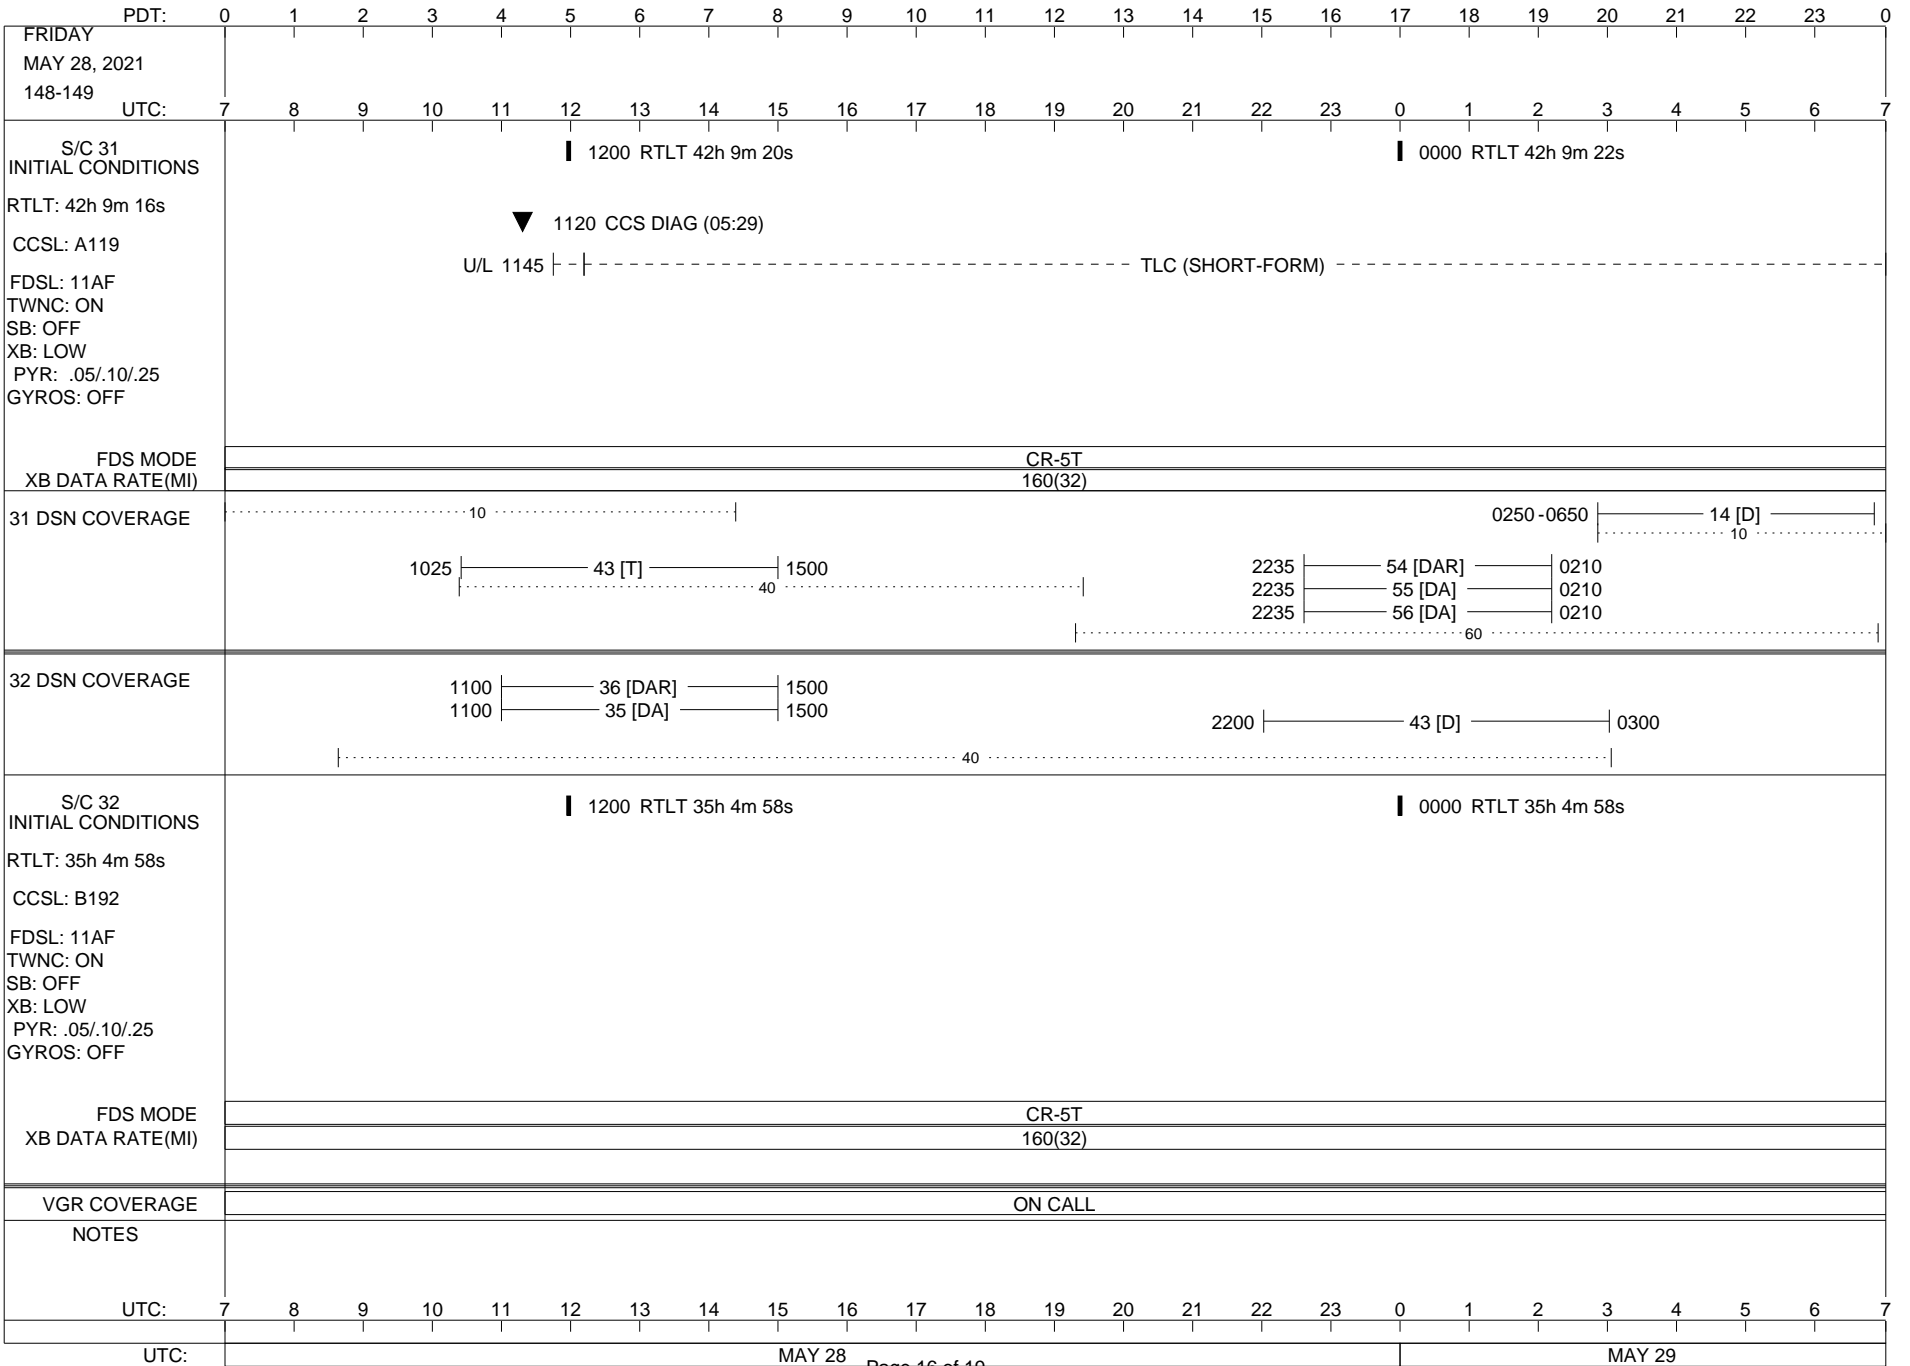

ISSUE DATE: 05/04/21 14:10