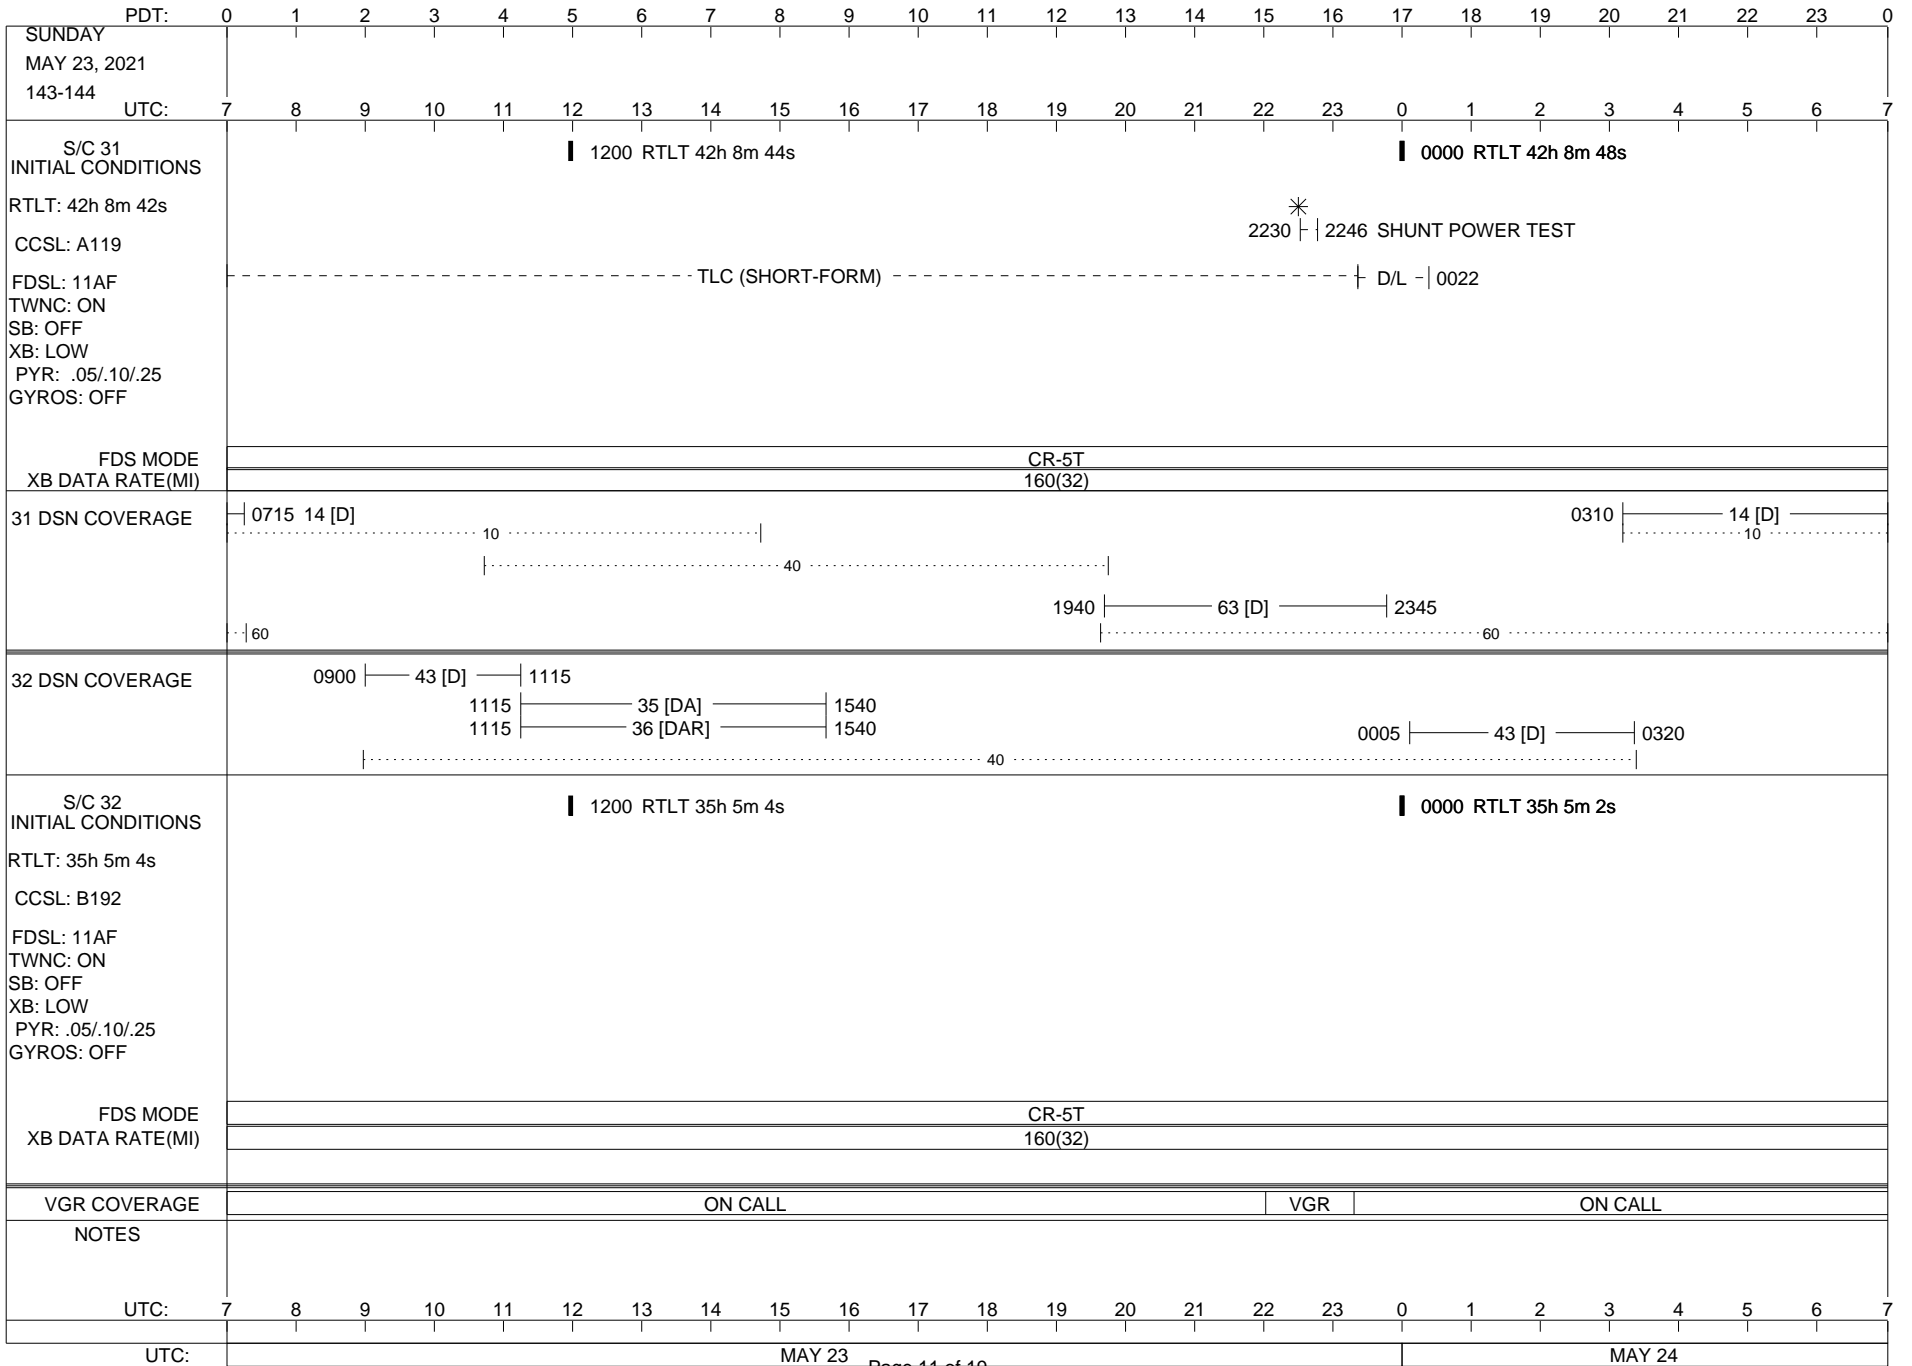

ISSUE DATE: 05/04/21 14:10