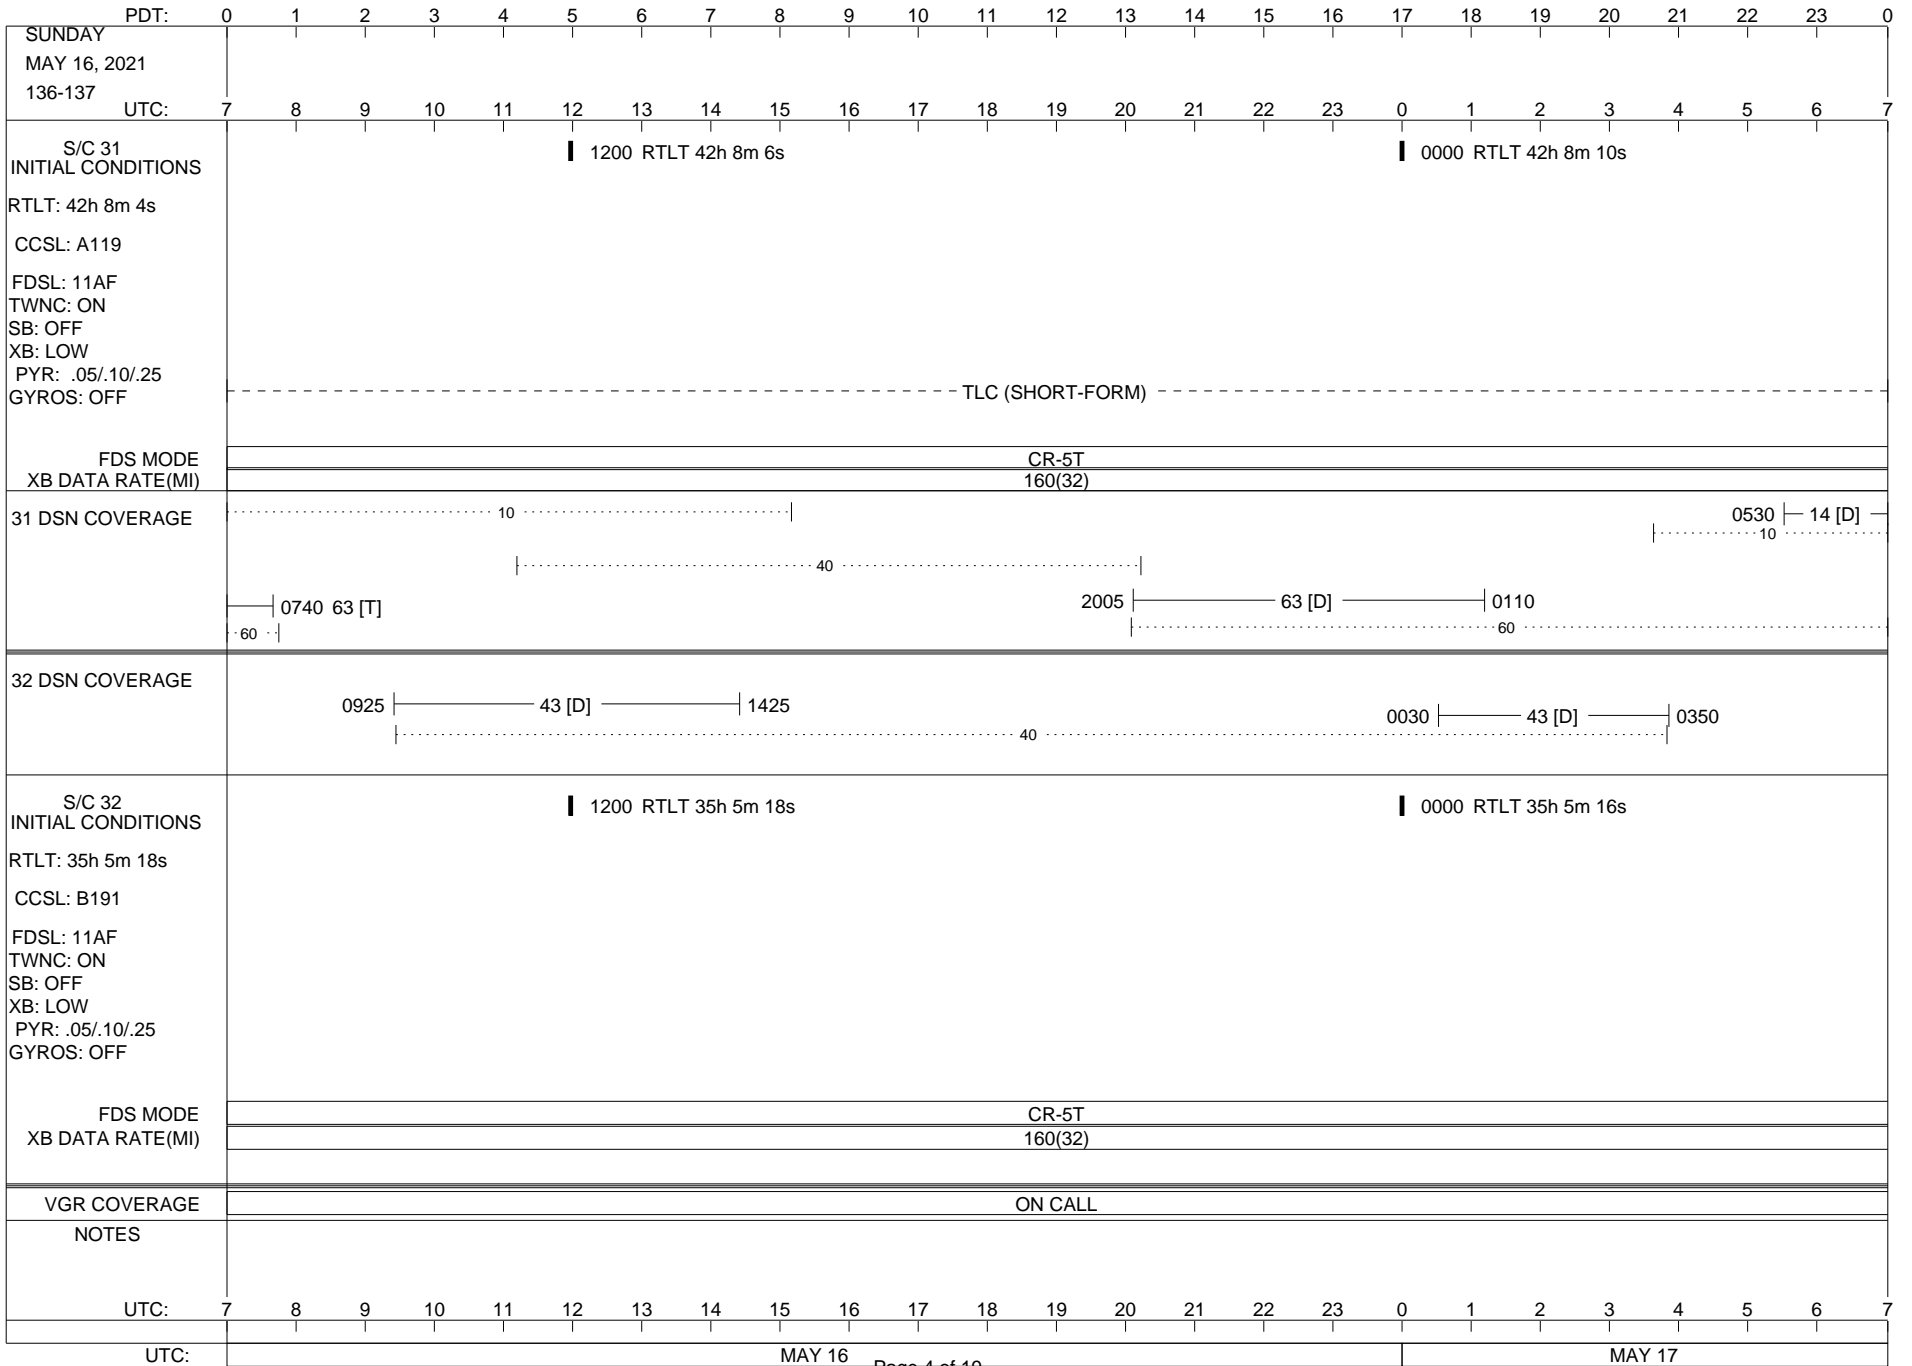

ISSUE DATE: 05/04/21 14:10