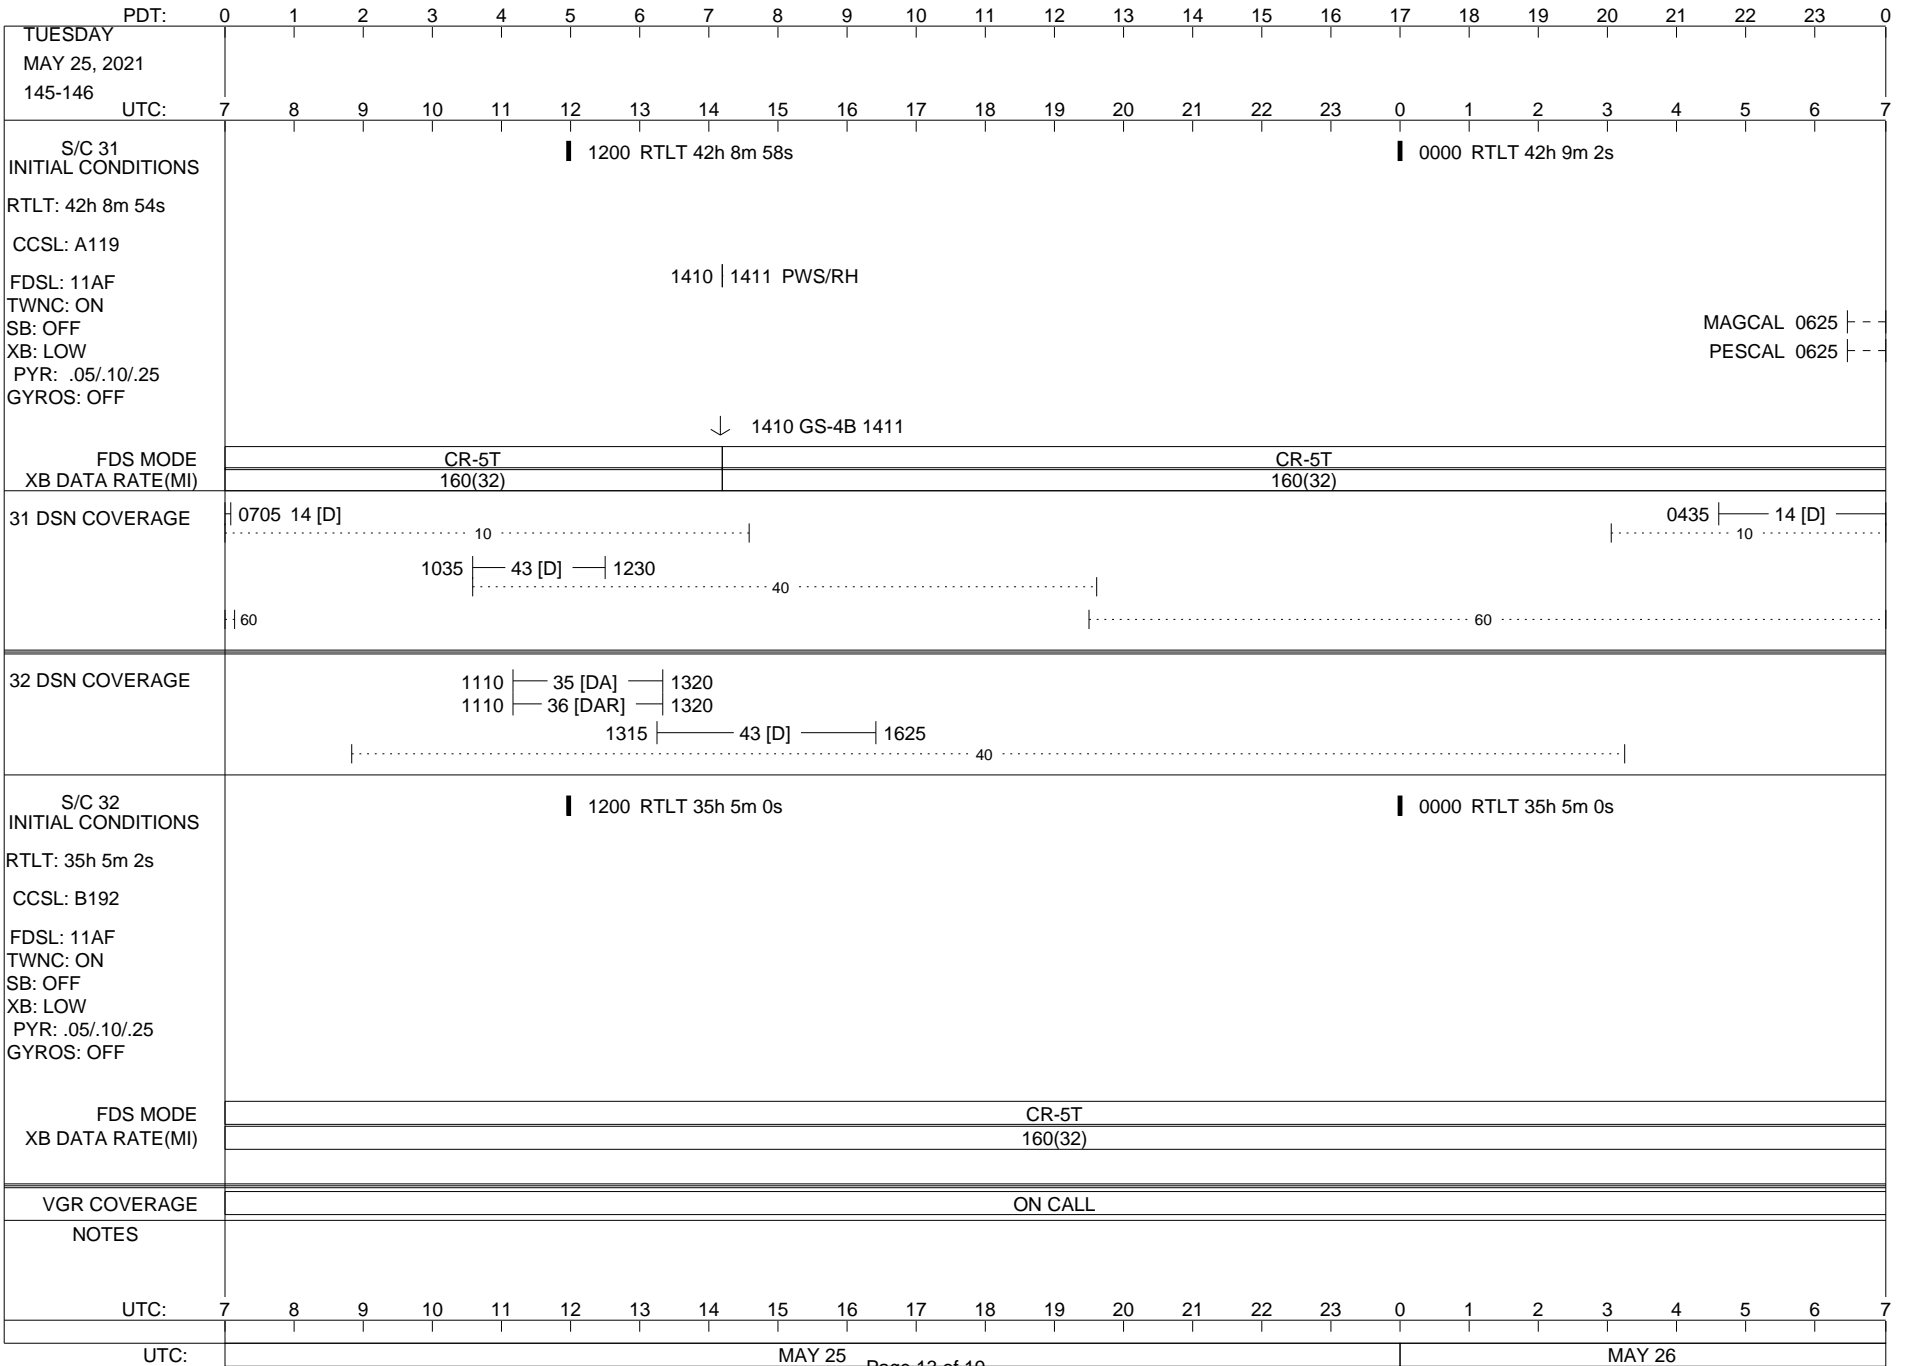

ISSUE DATE: 05/04/21 14:10