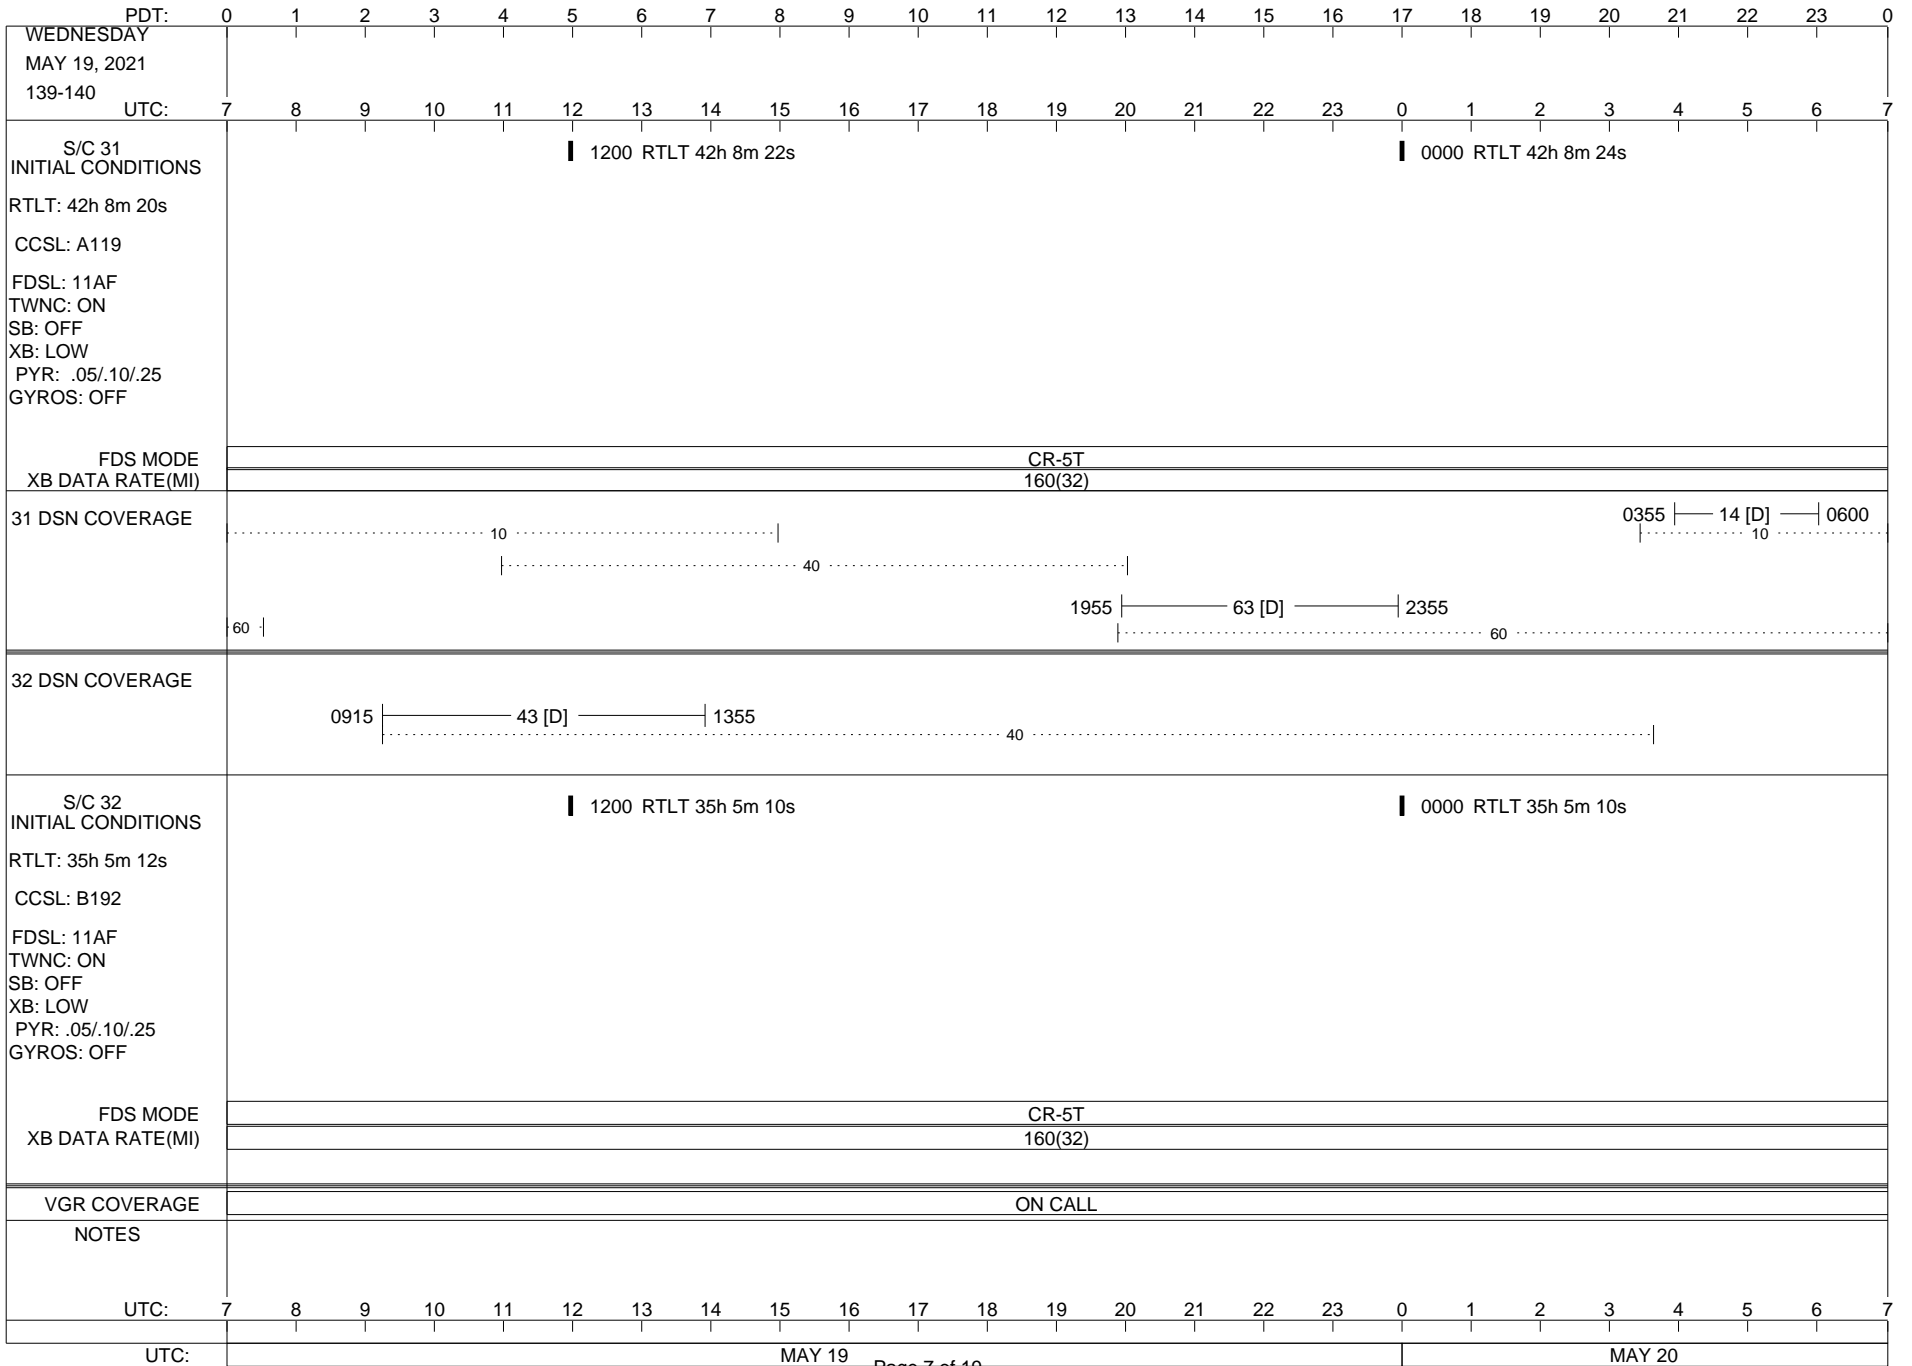

ISSUE DATE: 05/04/21 14:10