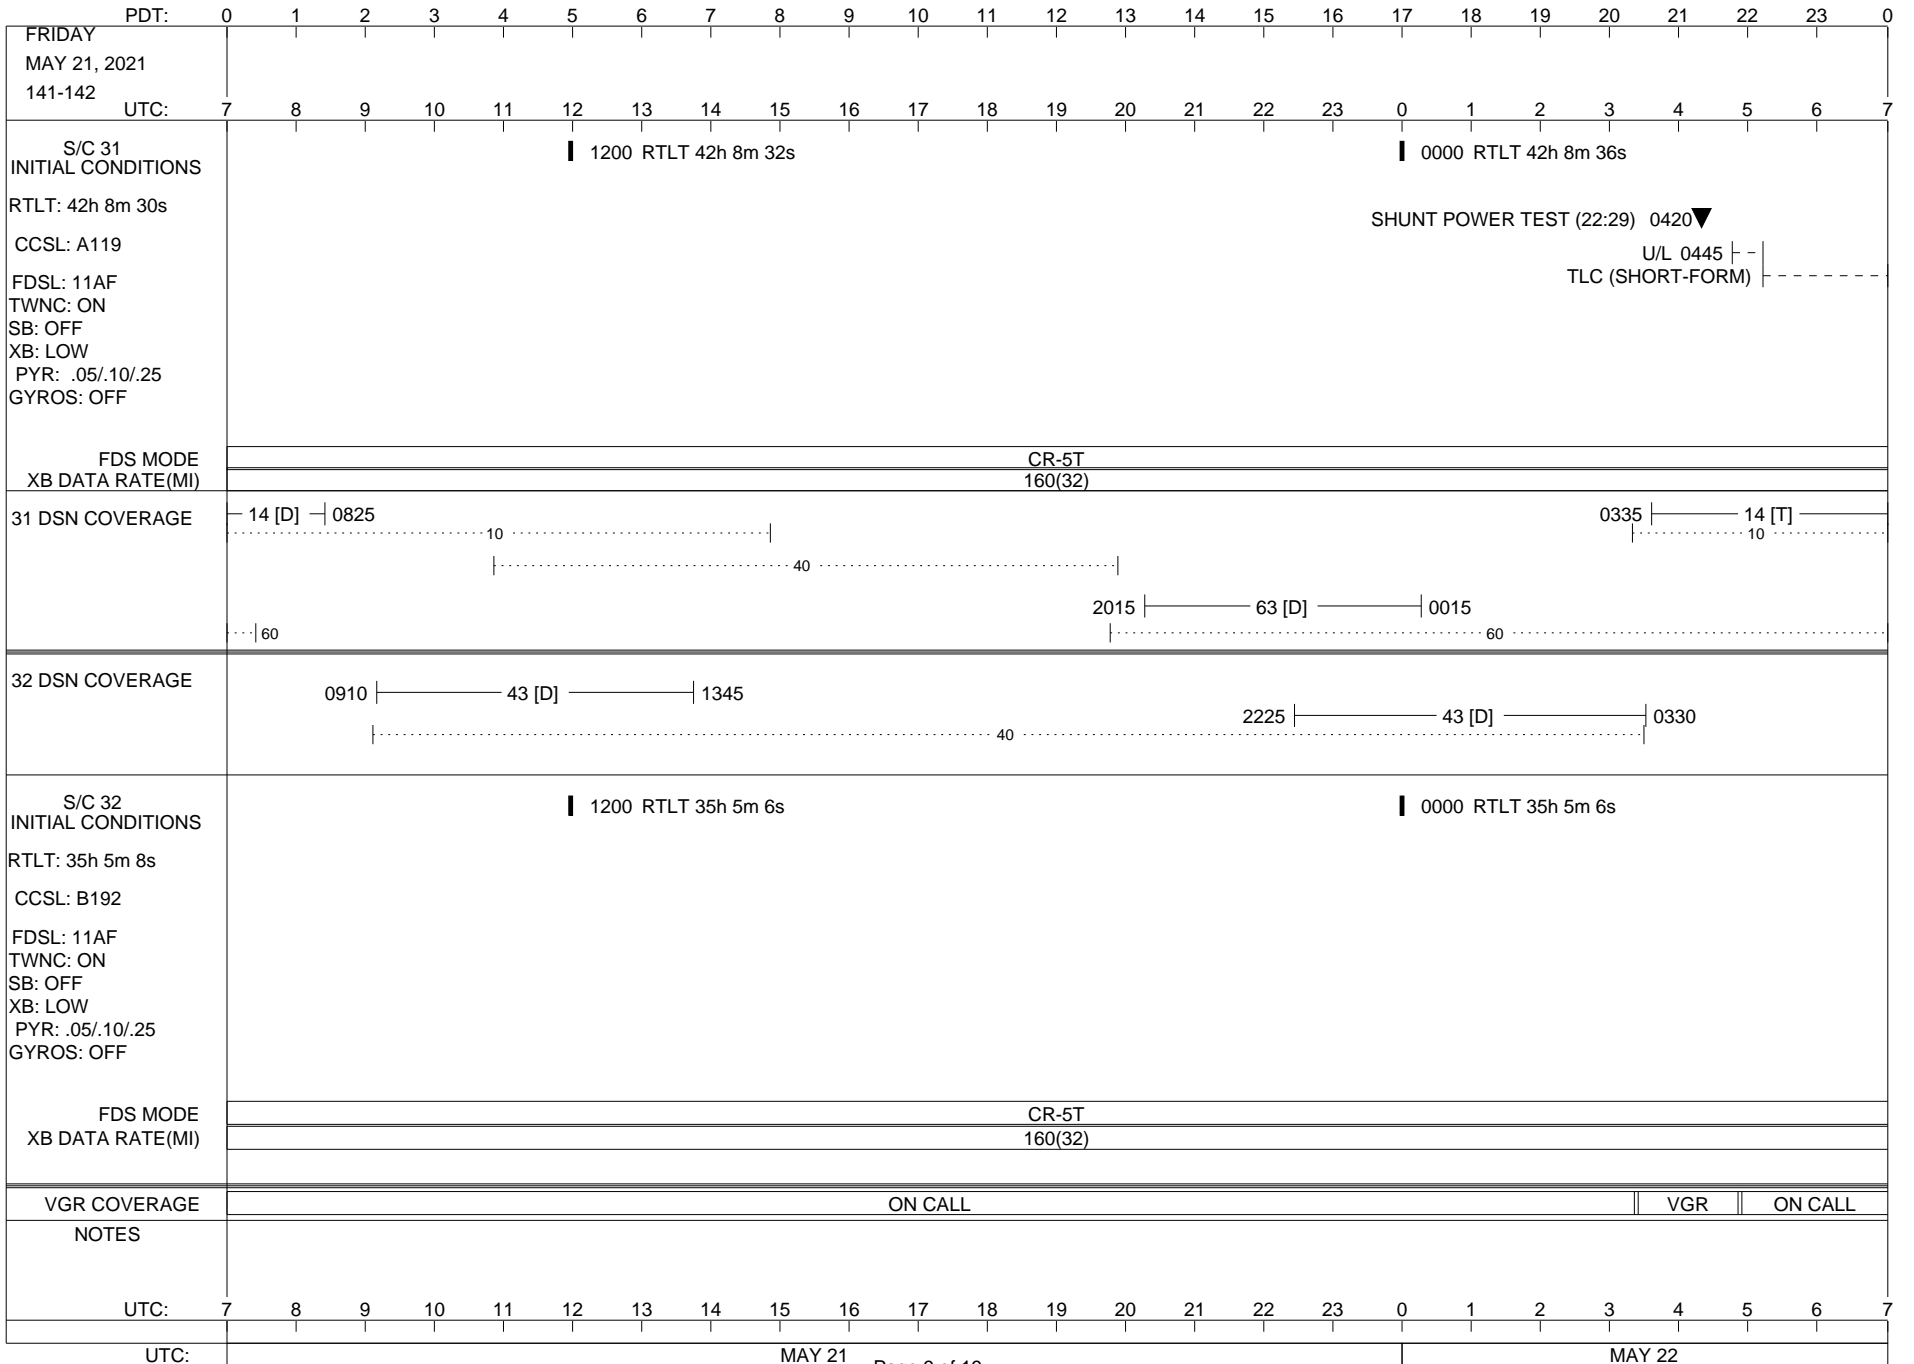

ISSUE DATE: 05/04/21 14:10