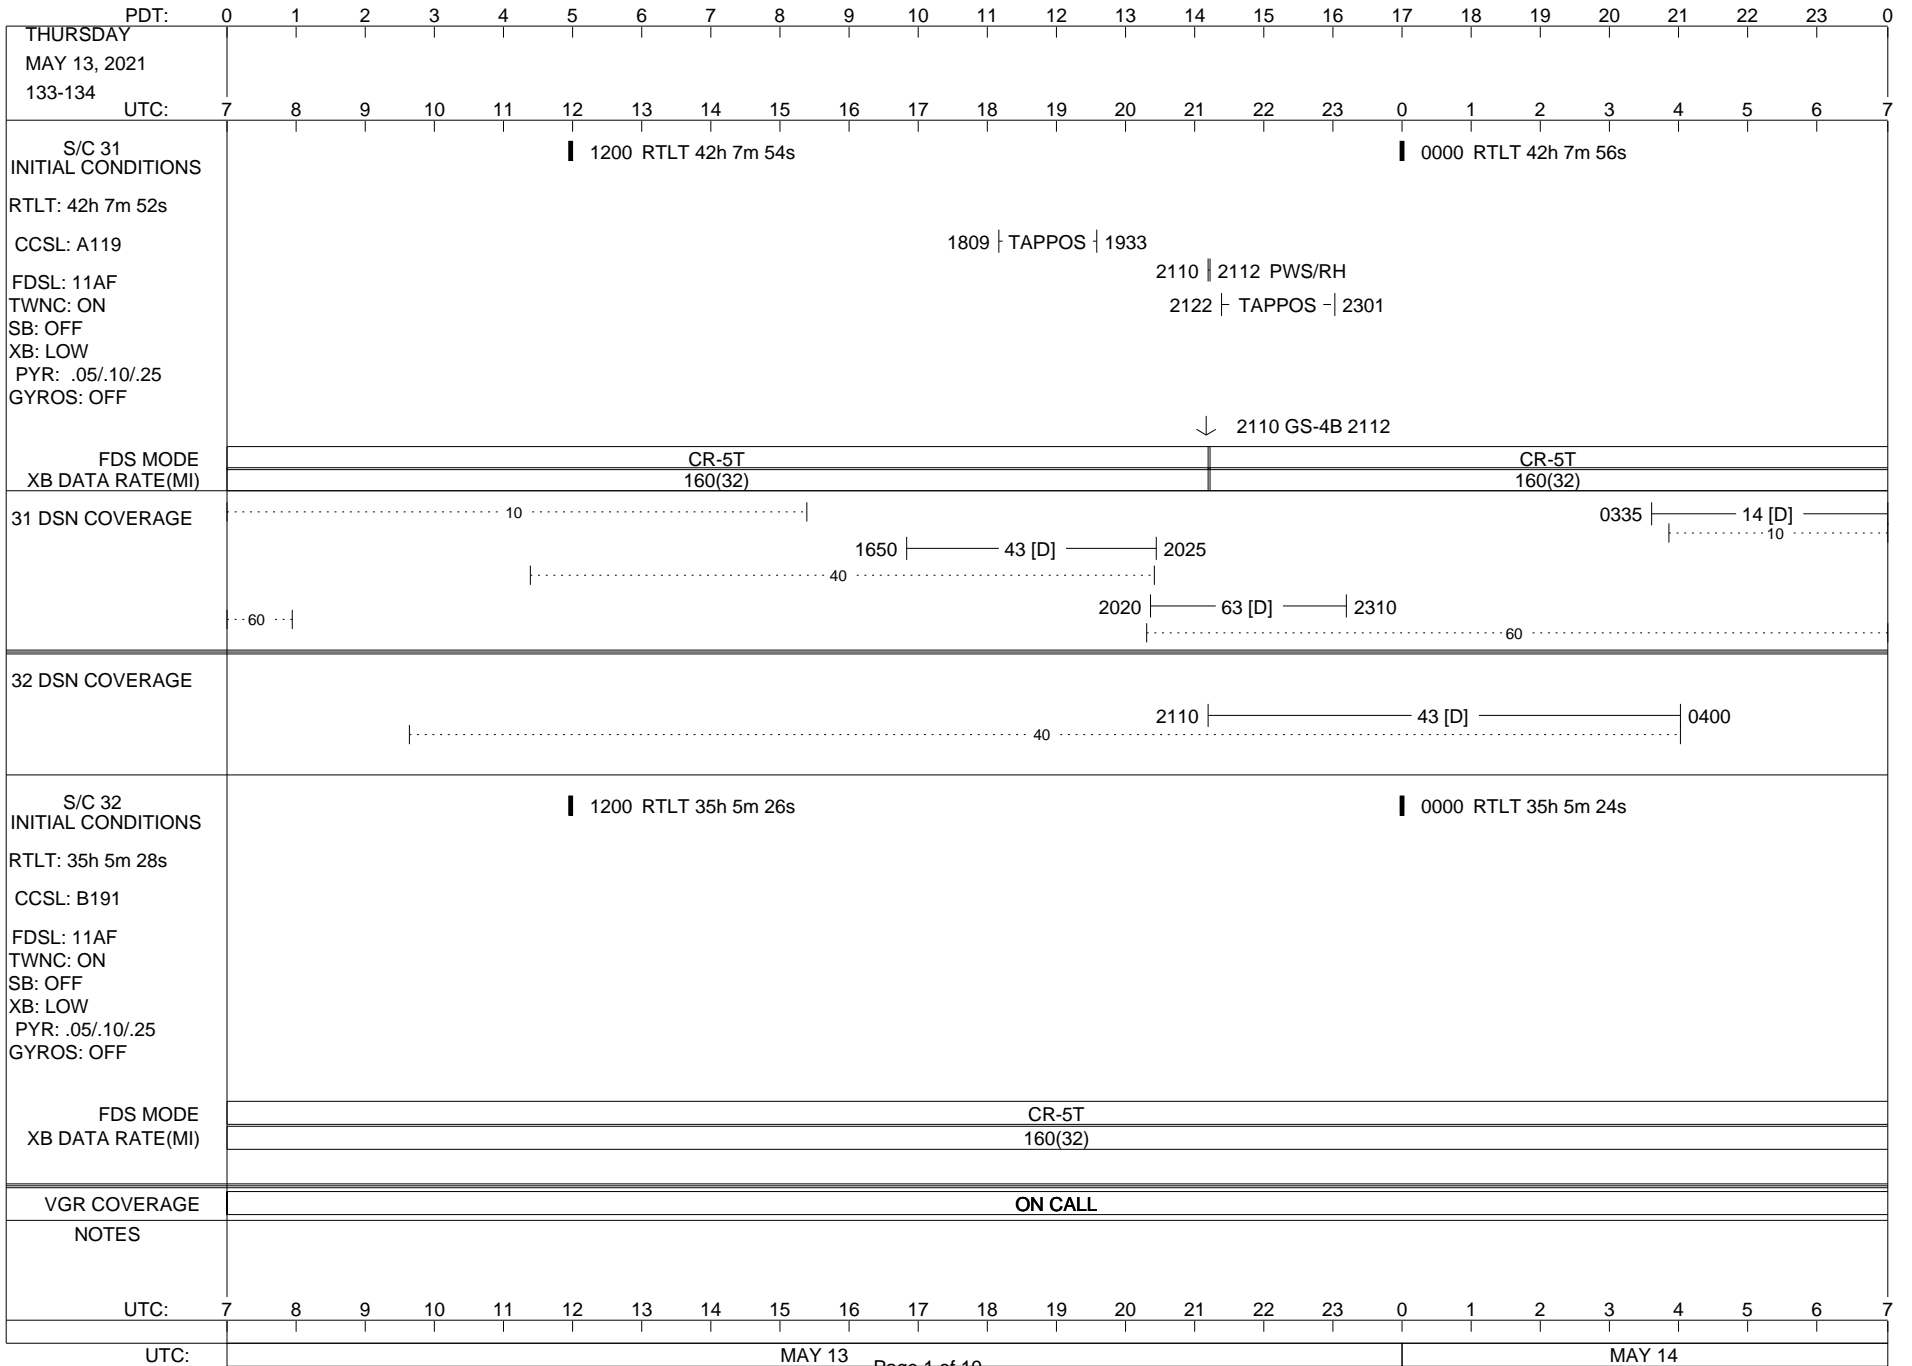

VOYAGER

Space Flight Operations Schedule (SFOS)

Issue Date: May 12, 2021

For the Period: 05/13/21 to 05/31/21 (21/133 – 21/151)

Posted at <https://voyager.jpl.nasa.gov/mission/status/>

LEGEND:

- ▽ = R/T Command (Last chance or Contingency)
- ▼ = R/T Command (Scheduled)
- * = Result of R/T Command
- n = (where n = 1,2,3 ..) Special Note, see bottom of page
- A = Arrayed station
- B = BLF
- D = Downlink only pass
- H = High Power Transmitter
- R = Array Reference Antenna
- T = TLC Uplink
- U = Uplink only pass
- [o] = Ramp-through

02/27/19

ISSUE DATE: 05/04/21 14:10

ISSUE DATE: 05/04/21 14:10

ISSUE DATE: 05/04/21 14:10

PDT:	0	1	2	3	4	5	6	7	8	9	10	11	12	13	14	15	16	17	18	19	20	21	22	23	0
SATURDAY MAY 15, 2021 135-136	UTC: 7	8	9	10	11	12	13	14	15	16	17	18	19	20	21	22	23	0	1	2	3	4	5	6	7
S/C 31 INITIAL CONDITIONS RTLTL: 42h 8m 0s CCSL: A119 FDSL: 11AF TWNC: ON SB: OFF XB: LOW PYR: .05/.10/.25 GYROS: OFF	1200 RTLT 42h 8m 2s												0000 RTLT 42h 8m 4s												
FDS MODE	CR-5T												CR-5T												
XB DATA RATE(MI)	160(32)												160(32)												
31 DSN COVERAGE	14 [D] 0805											 10												
 40												2025 63 [T]												
 60 60												
32 DSN COVERAGE	0930 43 [D] 1330											 40												
S/C 32 INITIAL CONDITIONS RTLTL: 35h 5m 22s CCSL: B191 FDSL: 11AF TWNC: ON SB: OFF XB: LOW PYR: .05/.10/.25 GYROS: OFF	1200 RTLT 35h 5m 20s												0000 RTLT 35h 5m 18s												
FDS MODE	CR-5T												CR-5T												
XB DATA RATE(MI)	160(32)												160(32)												
VGR COVERAGE	ON CALL												VGR						ON CALL						
NOTES																									
UTC:	7	8	9	10	11	12	13	14	15	16	17	18	19	20	21	22	23	0	1	2	3	4	5	6	7
UTC:	MAY 15												MAY 16												