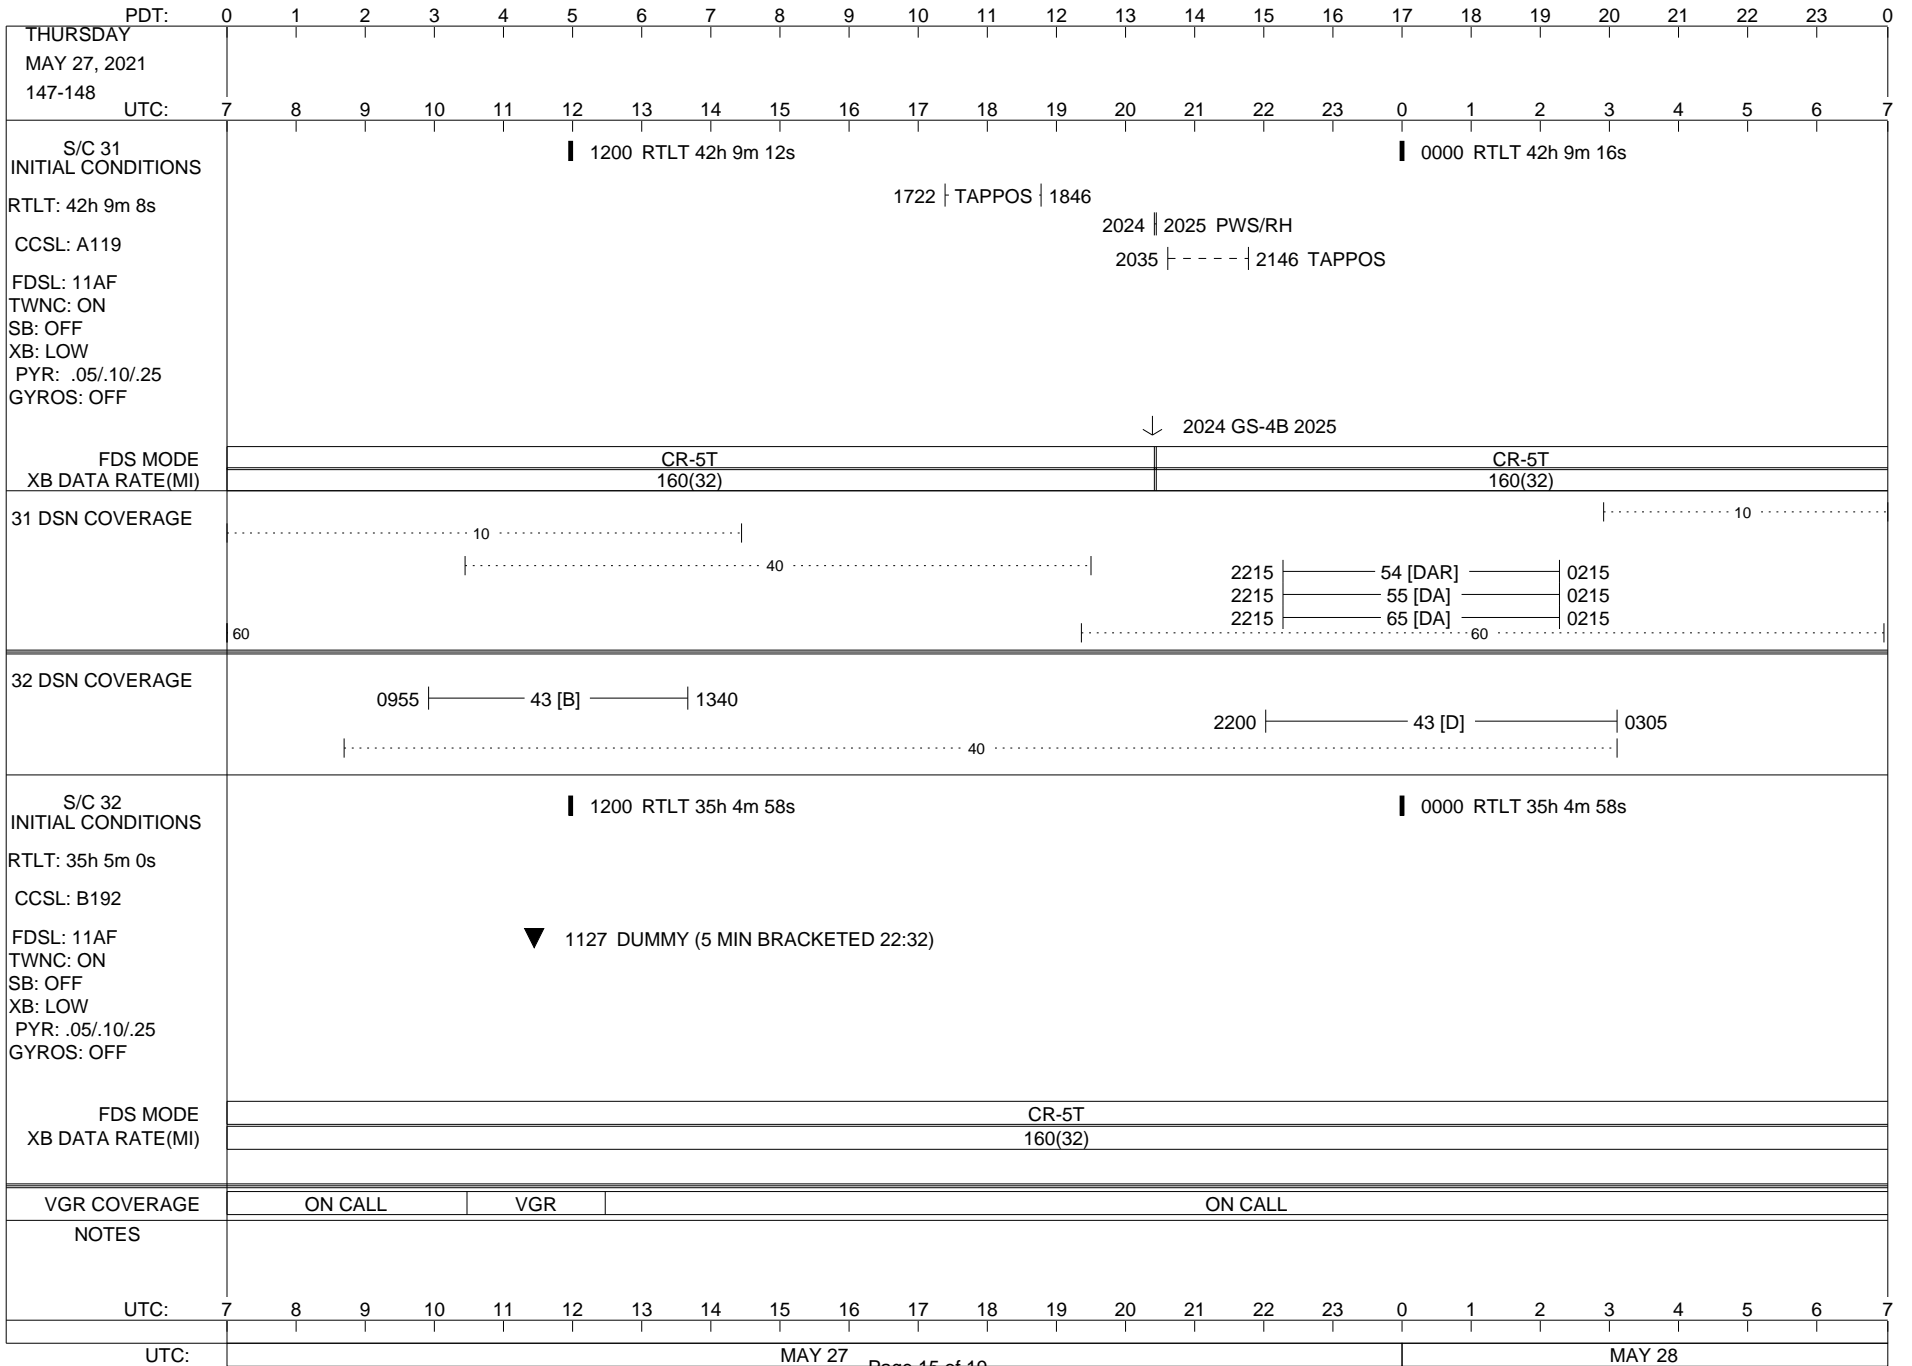

ISSUE DATE: 05/04/21 14:10