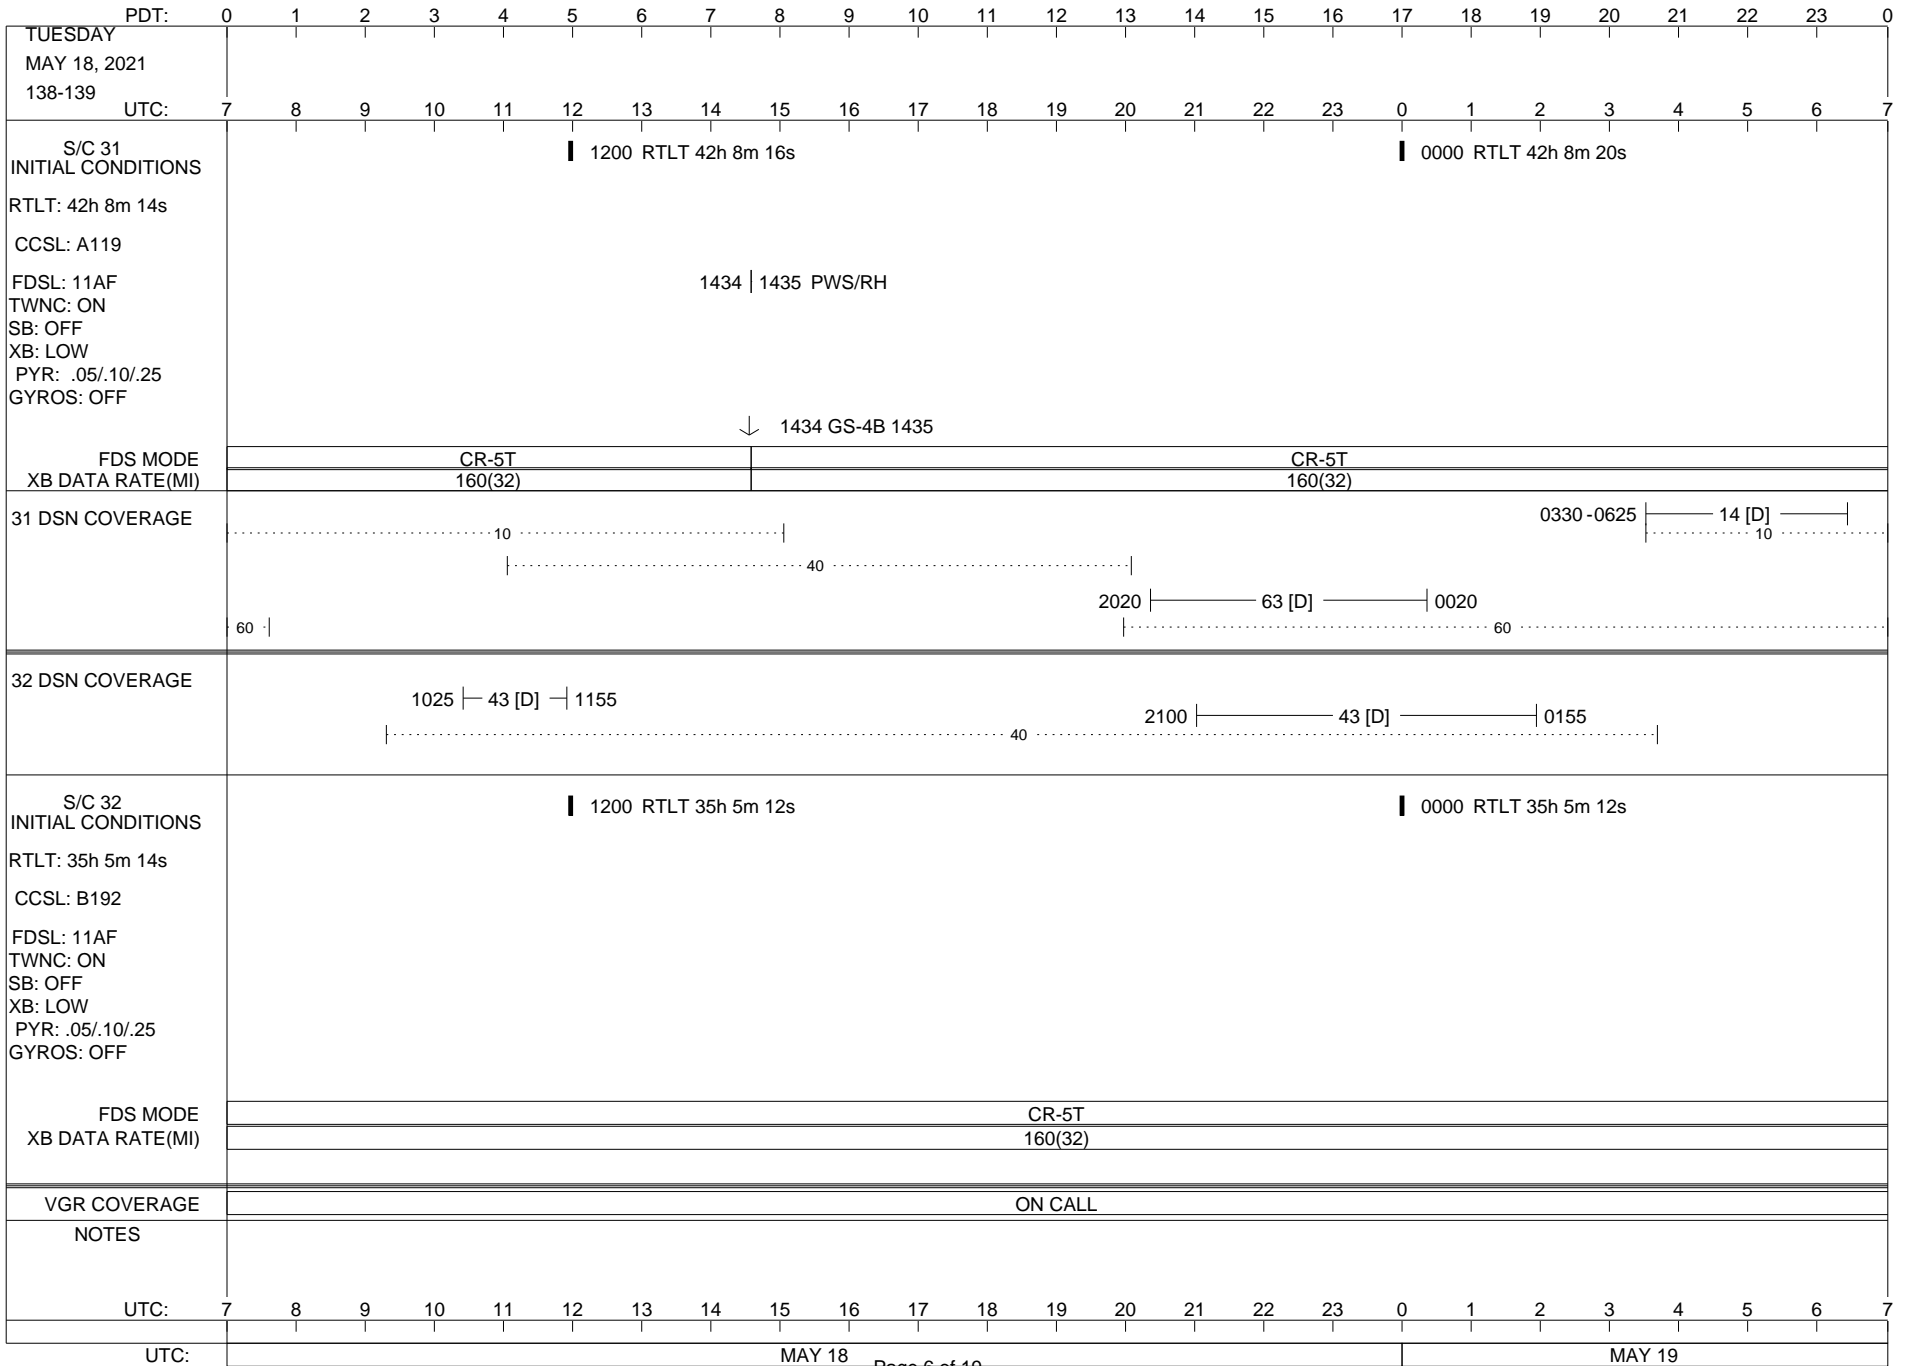

ISSUE DATE: 05/04/21 14:10