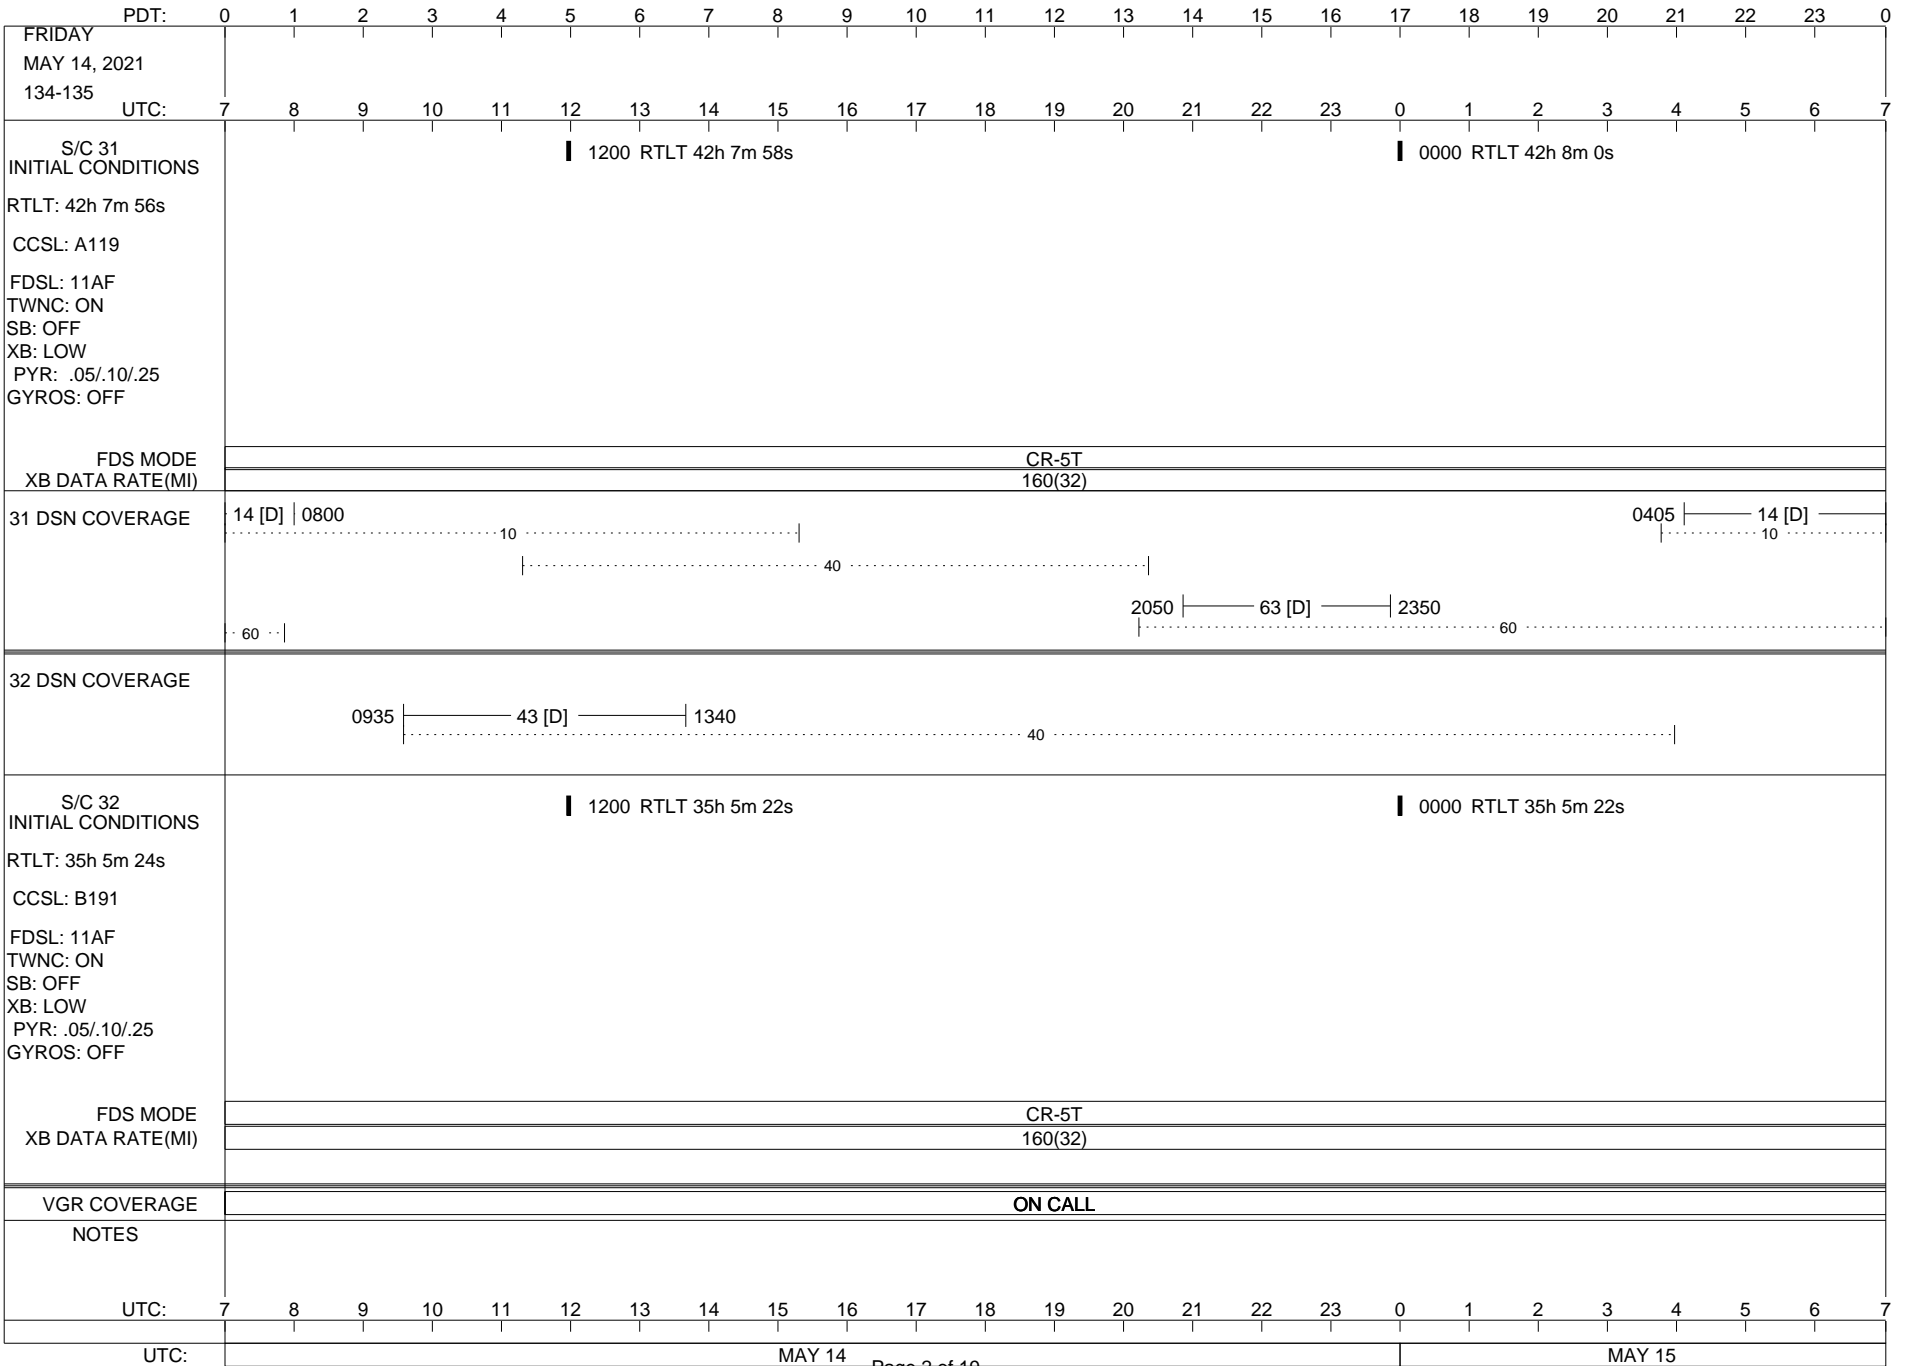

VOYAGER

Space Flight Operations Schedule (SFOS)

Issue Date: May 12, 2021

For the Period: 05/13/21 to 05/31/21 (21/133 – 21/151)

Posted at <https://voyager.jpl.nasa.gov/mission/status/>

LEGEND:

- ▽ = R/T Command (Last chance or Contingency)
- ▼ = R/T Command (Scheduled)
- * = Result of R/T Command
- n = (where n = 1,2,3 ..) Special Note, see bottom of page
- A = Arrayed station
- B = BLF
- D = Downlink only pass
- H = High Power Transmitter
- R = Array Reference Antenna
- T = TLC Uplink
- U = Uplink only pass
- [o] = Ramp-through

02/27/19

ISSUE DATE: 05/04/21 14:10

ISSUE DATE: 05/04/21 14:10

ISSUE DATE: 05/04/21 14:10

PDT:	0	1	2	3	4	5	6	7	8	9	10	11	12	13	14	15	16	17	18	19	20	21	22	23	0
SATURDAY MAY 15, 2021 135-136	UTC: 7	8	9	10	11	12	13	14	15	16	17	18	19	20	21	22	23	0	1	2	3	4	5	6	7
S/C 31 INITIAL CONDITIONS RTLTL: 42h 8m 0s CCSL: A119 FDSL: 11AF TWNC: ON SB: OFF XB: LOW PYR: .05/.10/.25 GYROS: OFF	1200 RTLT 42h 8m 2s												0000 RTLT 42h 8m 4s												
FDS MODE	CR-5T												CR-5T												
XB DATA RATE(MI)	160(32)												160(32)												
31 DSN COVERAGE	14 [D] 0805											 10												
 40												2025 63 [T]												
 60 60												
32 DSN COVERAGE	0930 43 [D] 1330											 40												
S/C 32 INITIAL CONDITIONS RTLTL: 35h 5m 22s CCSL: B191 FDSL: 11AF TWNC: ON SB: OFF XB: LOW PYR: .05/.10/.25 GYROS: OFF	1200 RTLT 35h 5m 20s												0000 RTLT 35h 5m 18s												
FDS MODE	CR-5T												CR-5T												
XB DATA RATE(MI)	160(32)												160(32)												
VGR COVERAGE	ON CALL												VGR						ON CALL						
NOTES																									
UTC:	7	8	9	10	11	12	13	14	15	16	17	18	19	20	21	22	23	0	1	2	3	4	5	6	7
UTC:	MAY 15												MAY 16												